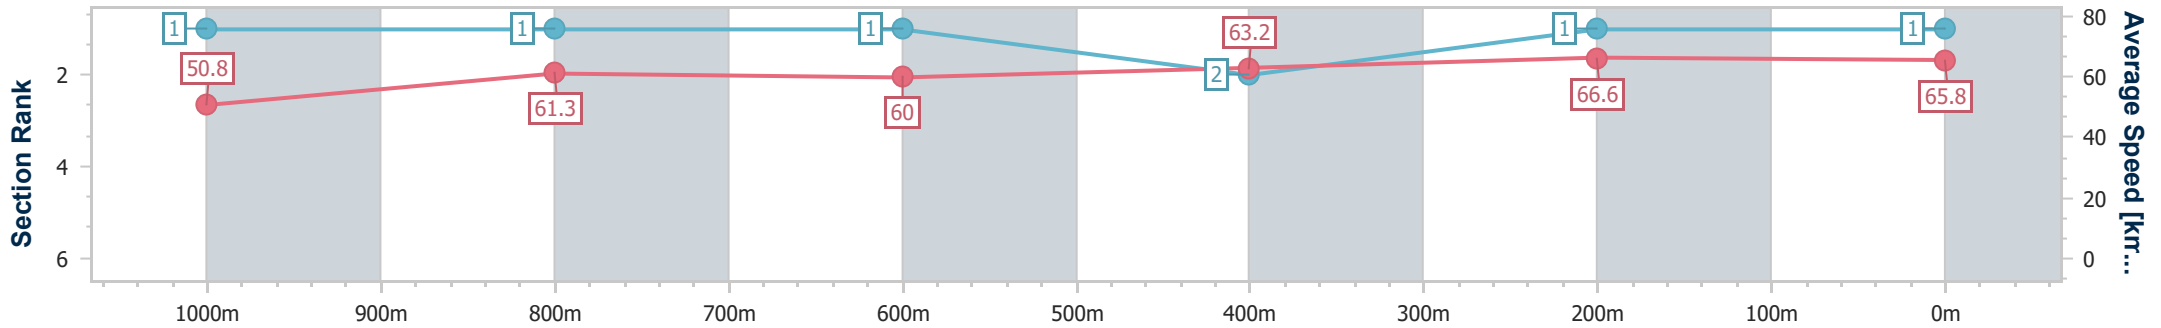

30 December 2022 - 13:34

Track Rating: Soft 5, Weather: Overcast, Rail Position: +10m Entire

Section	Overall	1000m	800m	600m	400m	200m
Section Times	1:10.74 [1] (0:14.16)	0:56.58 [1] (0:11.66)	0:44.92 [1] (0:11.90)	0:33.02 [1] (0:11.33)	0:21.69 [2] (0:10.73)	0:10.96 [1] (0:10.96)
Average Speed [km/h]	50.8	61.3	60.0	63.2	66.6	65.8
Top Speed [km/h]	65.7	65.5	60.7	65.6	67.9	68.6
Avg. Dist. to Rail [m]	1.9	2.3	2.6	1.6	1.3	0.4
Avg. Stride Freq. [Hz]	2.3	2.4	2.3	2.4	2.5	2.4
Avg. Stride Length [m]	6.3	7.2	7.1	7.3	7.5	7.4