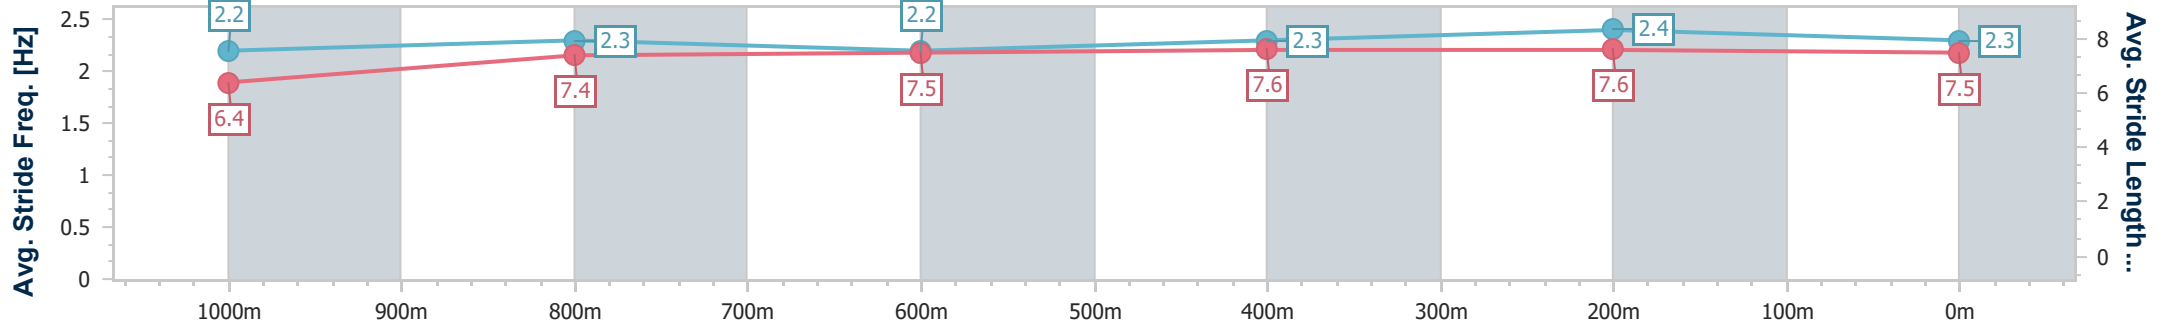

Horse/Jockey Name	Shagonarock
Final Rank	3
Fastest Section Time (Section)	0:10.98 (400m)
Top Speed [km/h] (Section)	66.6 (400m)
Race State	Finished

Ipswich QLD Professional
Race 1: FOLLOW @IPSWICHTURFCLUB Fillies and Mares
Class 3 Plate - 1200m

30 December 2022 - 13:34

Track Rating: Soft 5, Weather: Overcast, Rail Position: +10m Entire

Section	Overall	1000m	800m	600m	400m	200m
Section Times	1:11.45 [3] (0:14.24)	0:57.21 [2] (0:11.69)	0:45.52 [2] (0:11.81)	0:33.71 [2] (0:11.25)	0:22.46 [1] (0:10.98)	0:11.48 [2] (0:11.48)
Average Speed [km/h]	50.6	61.4	60.6	63.4	65.3	62.8
Top Speed [km/h]	64.2	64.2	61.3	65.5	66.6	64.2
Avg. Dist. to Rail [m]	4.1	0.7	2.0	1.9	1.3	0.7
Avg. Stride Freq. [Hz]	2.2	2.3	2.2	2.3	2.4	2.3
Avg. Stride Length [m]	6.4	7.4	7.5	7.6	7.6	7.5

- [ ] Ranking at each section and finish
- -.-.- No data available at this section
- NA No data available