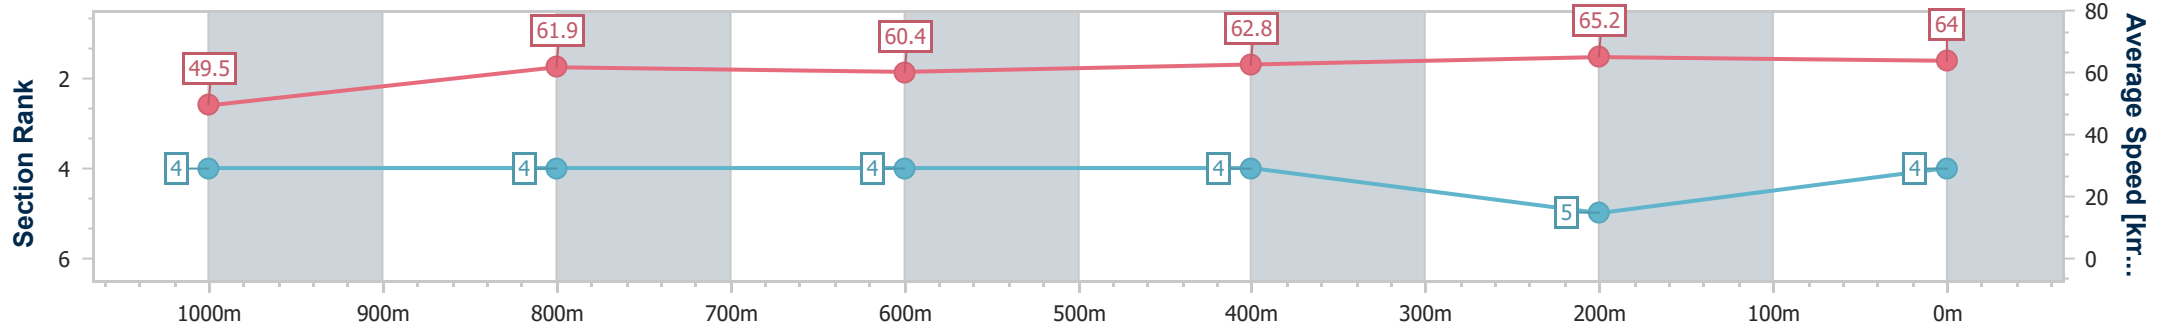

Horse/Jockey Name	Blinding Light
Final Rank	4
Fastest Section Time (Section)	0:11.11 (400m)
Top Speed [km/h] (Section)	66.4 (200m)
Race State	Finished

Ipswich QLD Professional
Race 1: FOLLOW @IPSWICHTURFCLUB Fillies and Mares
Class 3 Plate - 1200m

30 December 2022 - 13:34

Track Rating: Soft 5, Weather: Overcast, Rail Position: +10m Entire

Section	Overall	1000m	800m	600m	400m	200m
Section Times	1:11.68 [4] (0:14.53)	0:57.15 [4] (0:11.58)	0:45.57 [4] (0:11.82)	0:33.75 [4] (0:11.42)	0:22.33 [4] (0:11.11)	0:11.22 [5] (0:11.22)
Average Speed [km/h]	49.5	61.9	60.4	62.8	65.2	64.0
Top Speed [km/h]	62.7	63.5	62.0	65.1	65.6	66.4
Avg. Dist. to Rail [m]	2.6	1.6	2.2	1.2	2.2	4.3
Avg. Stride Freq. [Hz]	2.3	2.4	2.4	2.5	2.5	2.5
Avg. Stride Length [m]	6.0	7.0	7.0	7.1	7.2	7.1

- [ ] Ranking at each section and finish
- -.-.- No data available at this section
- NA No data available