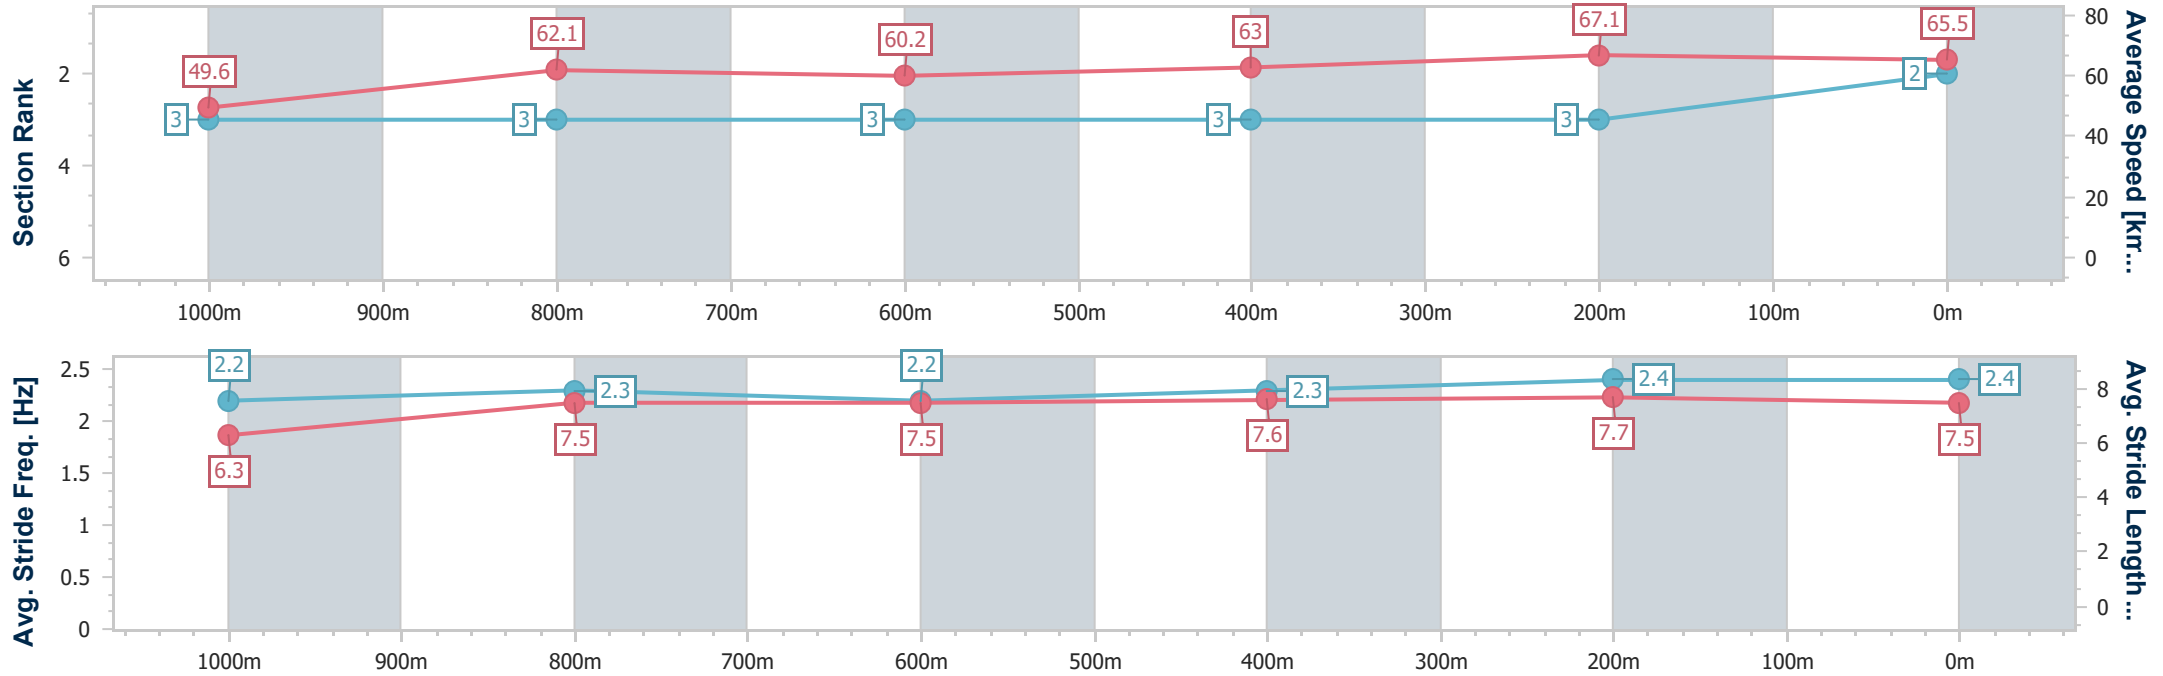

Horse/Jockey Name	Merseyside
Final Rank	2
Fastest Section Time (Section)	0:10.74 (400m)
Top Speed [km/h] (Section)	68.6 (200m)
Race State	Finished

Ipswich QLD Professional
Race 1: FOLLOW @IPSWICHTURFCLUB Fillies and Mares
Class 3 Plate - 1200m

30 December 2022 - 13:34

Track Rating: Soft 5, Weather: Overcast, Rail Position: +10m Entire

Section	Overall	1000m	800m	600m	400m	200m
Section Times	1:10.98 [2] (0:14.53)	0:56.45 [3] (0:11.51)	0:44.94 [3] (0:11.87)	0:33.07 [3] (0:11.36)	0:21.71 [3] (0:10.74)	0:10.97 [3] (0:10.97)
Average Speed [km/h]	49.6	62.1	60.2	63.0	67.1	65.5
Top Speed [km/h]	63.8	64.1	61.3	65.9	68.3	68.6
Avg. Dist. to Rail [m]	1.0	2.1	2.3	1.6	0.6	2.3
Avg. Stride Freq. [Hz]	2.2	2.3	2.2	2.3	2.4	2.4
Avg. Stride Length [m]	6.3	7.5	7.5	7.6	7.7	7.5

- [ ] Ranking at each section and finish
- -.-.- No data available at this section
- NA No data available