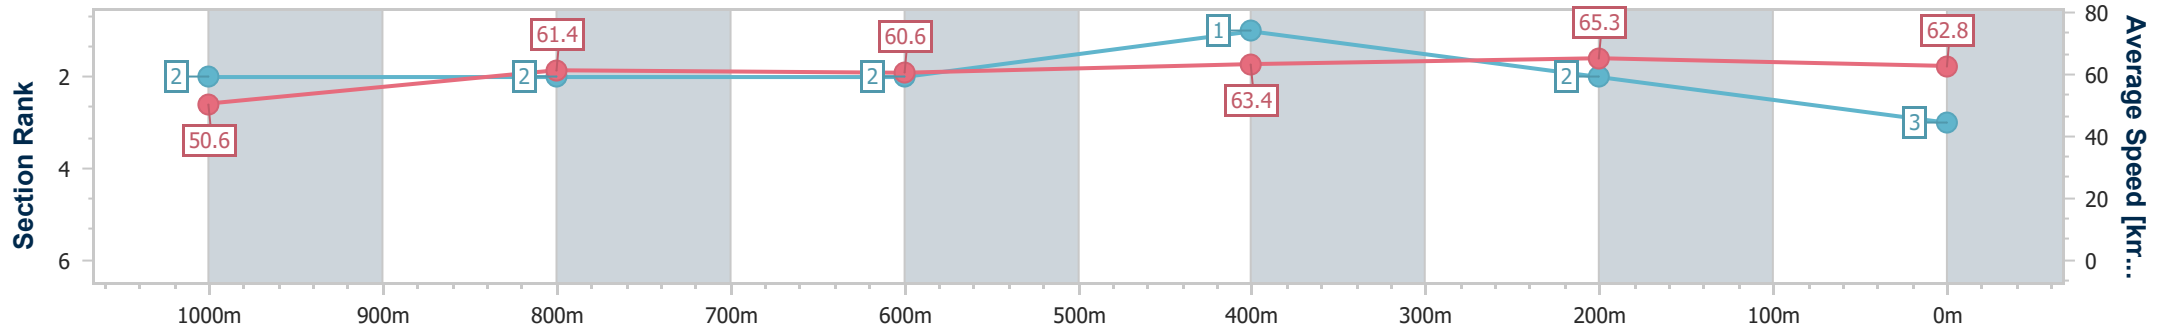

Horse/Jockey Name	Shagonarock
Final Rank	3
Fastest Section Time (Section)	0:10.98 (400m)
Top Speed [km/h] (Section)	66.6 (400m)
Race State	Finished

Ipswich QLD Professional
Race 1: FOLLOW @IPSWICHTURFCLUB Fillies and Mares
Class 3 Plate - 1200m

30 December 2022 - 13:34

Track Rating: Soft 5, Weather: Overcast, Rail Position: +10m Entire

Section	Overall	1000m	800m	600m	400m	200m
Section Times	1:11.45 [3] (0:14.24)	0:57.21 [2] (0:11.69)	0:45.52 [2] (0:11.81)	0:33.71 [2] (0:11.25)	0:22.46 [1] (0:10.98)	0:11.48 [2] (0:11.48)
Average Speed [km/h]	50.6	61.4	60.6	63.4	65.3	62.8
Top Speed [km/h]	64.2	64.2	61.3	65.5	66.6	64.2
Avg. Dist. to Rail [m]	4.1	0.7	2.0	1.9	1.3	0.7
Avg. Stride Freq. [Hz]	2.2	2.3	2.2	2.3	2.4	2.3
Avg. Stride Length [m]	6.4	7.4	7.5	7.6	7.6	7.5

- [ ] Ranking at each section and finish
- -.-.- No data available at this section
- NA No data available