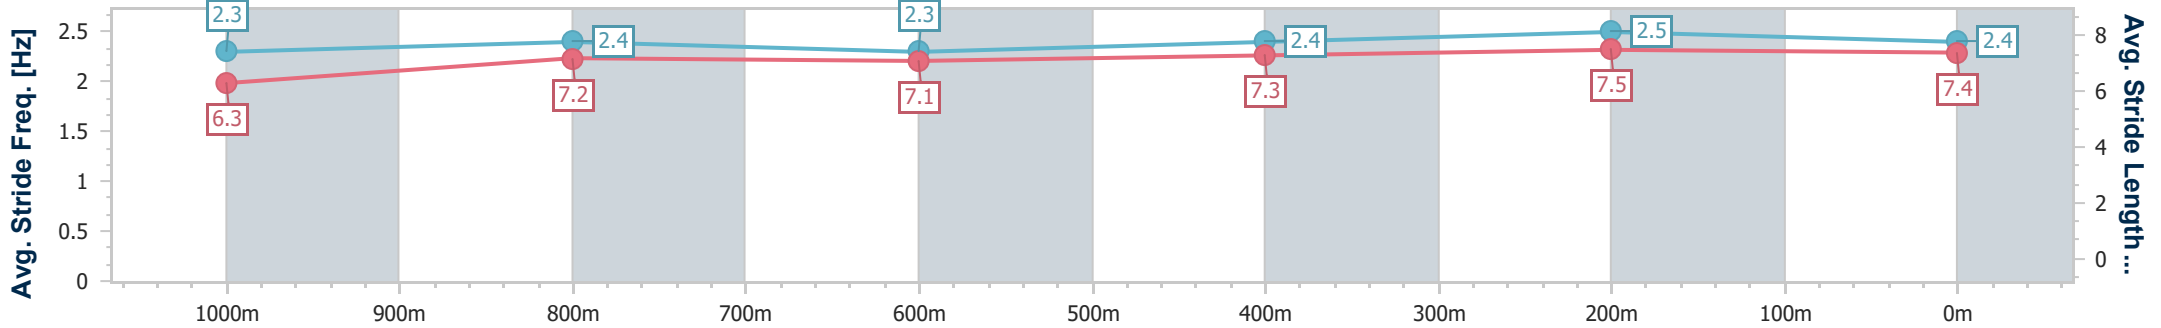

30 December 2022 - 13:34

Track Rating: Soft 5, Weather: Overcast, Rail Position: +10m Entire

Section	Overall	1000m	800m	600m	400m	200m
Section Times	1:10.74 [1] (0:14.16)	0:56.58 [1] (0:11.66)	0:44.92 [1] (0:11.90)	0:33.02 [1] (0:11.33)	0:21.69 [2] (0:10.73)	0:10.96 [1] (0:10.96)
Average Speed [km/h]	50.8	61.3	60.0	63.2	66.6	65.8
Top Speed [km/h]	65.7	65.5	60.7	65.6	67.9	68.6
Avg. Dist. to Rail [m]	1.9	2.3	2.6	1.6	1.3	0.4
Avg. Stride Freq. [Hz]	2.3	2.4	2.3	2.4	2.5	2.4
Avg. Stride Length [m]	6.3	7.2	7.1	7.3	7.5	7.4