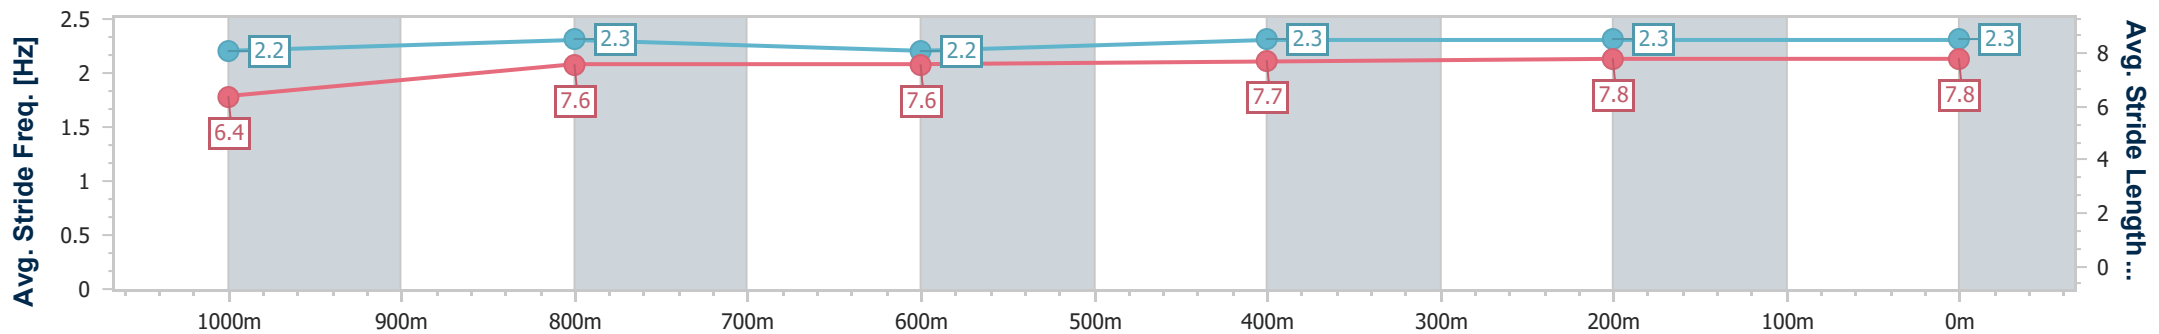

- [] Ranking at each section and finish
- .-.- No data available at this section
- NA No data available

Horse/Jockey Name	Swamp Vixen
Final Rank	5
Fastest Section Time (Section)	0:10.96 (400m)
Top Speed [km/h] (Section)	66.7 (400m)
Race State	Finished

Ipswich QLD Professional
 Race 1: FOLLOW @IPSWICHTURFCLUB Fillies and Mares
 Class 3 Plate - 1200m
 30 December 2022 - 13:34

Track Rating: Soft 5, Weather: Overcast, Rail Position: +10m Entire

Section	Overall	1000m	800m	600m	400m	200m
Section Times	1:11.69 [5] (0:14.69)	0:57.00 [5] (0:11.51)	0:45.49 [5] (0:11.93)	0:33.56 [5] (0:11.33)	0:22.23 [5] (0:10.96)	0:11.27 [4] (0:11.27)
Average Speed [km/h]	49.1	62.2	60.0	63.2	65.4	63.9
Top Speed [km/h]	62.6	63.5	61.3	66.3	66.7	65.0
Avg. Dist. to Rail [m]	1.0	1.9	1.4	1.2	0.8	0.6
Avg. Stride Freq. [Hz]	2.2	2.3	2.2	2.3	2.3	2.3
Avg. Stride Length [m]	6.4	7.6	7.6	7.7	7.8	7.8