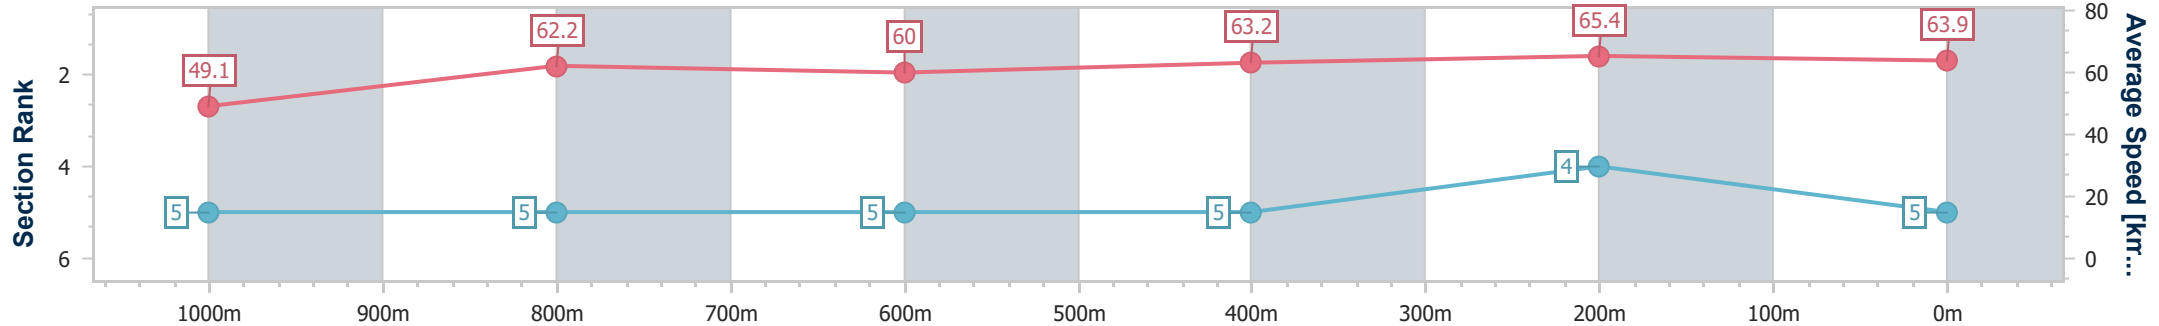

Horse/Jockey Name	Swamp Vixen
Final Rank	5
Fastest Section Time (Section)	0:10.96 (400m)
Top Speed [km/h] (Section)	66.7 (400m)
Race State	Finished

Ipswich QLD Professional
Race 1: FOLLOW @IPSWICHTURFCLUB Fillies and Mares
Class 3 Plate - 1200m
30 December 2022 - 13:34

Track Rating: Soft 5, Weather: Overcast, Rail Position: +10m Entire

Section	Overall	1000m	800m	600m	400m	200m
Section Times	1:11.69 [5] (0:14.69)	0:57.00 [5] (0:11.51)	0:45.49 [5] (0:11.93)	0:33.56 [5] (0:11.33)	0:22.23 [5] (0:10.96)	0:11.27 [4] (0:11.27)
Average Speed [km/h]	49.1	62.2	60.0	63.2	65.4	63.9
Top Speed [km/h]	62.6	63.5	61.3	66.3	66.7	65.0
Avg. Dist. to Rail [m]	1.0	1.9	1.4	1.2	0.8	0.6
Avg. Stride Freq. [Hz]	2.2	2.3	2.2	2.3	2.3	2.3
Avg. Stride Length [m]	6.4	7.6	7.6	7.7	7.8	7.8

- [ ] Ranking at each section and finish
- -.-.- No data available at this section
- NA No data available