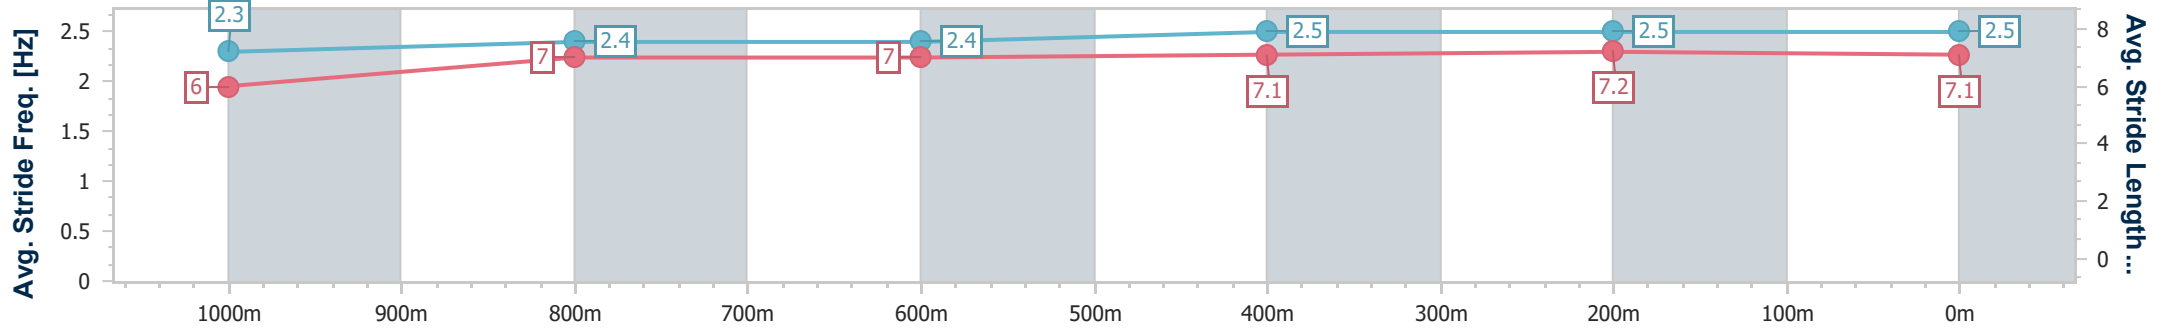

Horse/Jockey Name	Blinding Light
Final Rank	4
Fastest Section Time (Section)	0:11.11 (400m)
Top Speed [km/h] (Section)	66.4 (200m)
Race State	Finished

Ipswich QLD Professional
Race 1: FOLLOW @IPSWICHTURFCLUB Fillies and Mares
Class 3 Plate - 1200m

30 December 2022 - 13:34

Track Rating: Soft 5, Weather: Overcast, Rail Position: +10m Entire

Section	Overall	1000m	800m	600m	400m	200m
Section Times	1:11.68 [4] (0:14.53)	0:57.15 [4] (0:11.58)	0:45.57 [4] (0:11.82)	0:33.75 [4] (0:11.42)	0:22.33 [4] (0:11.11)	0:11.22 [5] (0:11.22)
Average Speed [km/h]	49.5	61.9	60.4	62.8	65.2	64.0
Top Speed [km/h]	62.7	63.5	62.0	65.1	65.6	66.4
Avg. Dist. to Rail [m]	2.6	1.6	2.2	1.2	2.2	4.3
Avg. Stride Freq. [Hz]	2.3	2.4	2.4	2.5	2.5	2.5
Avg. Stride Length [m]	6.0	7.0	7.0	7.1	7.2	7.1

- [ ] Ranking at each section and finish
- -.-.- No data available at this section
- NA No data available