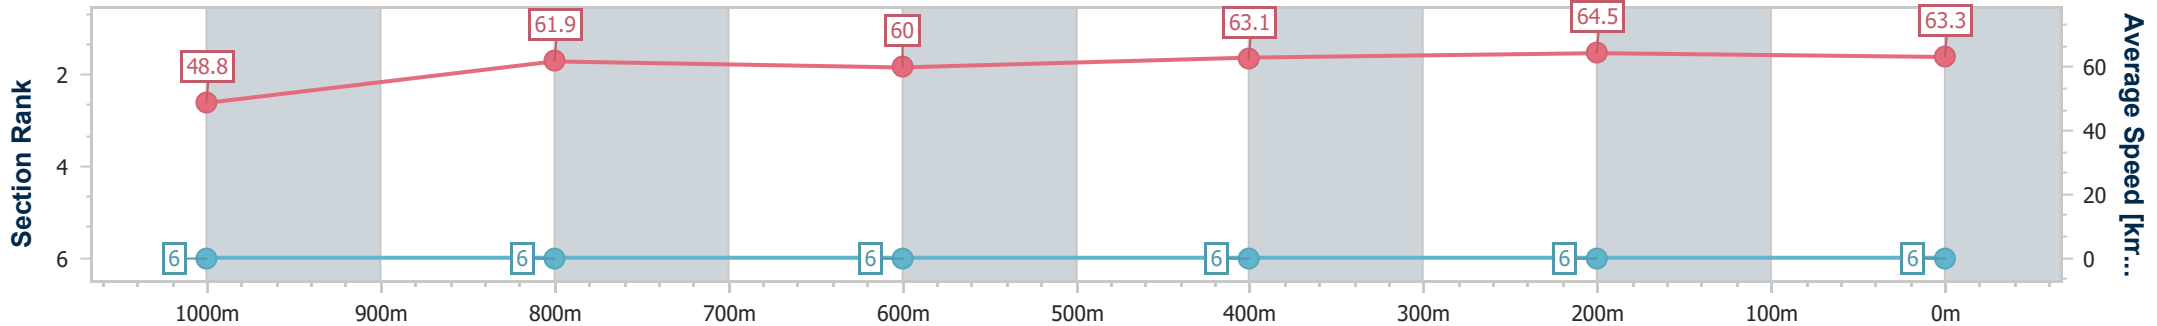

- [] Ranking at each section and finish
- .-.- No data available at this section
- NA No data available

Horse/Jockey Name	Gunmetal Girl
Final Rank	6
Fastest Section Time (Section)	0:11.16 (400m)
Top Speed [km/h] (Section)	65.4 (400m)
Race State	Finished

Ipswich QLD Professional
 Race 1: FOLLOW @IPSWICHTURFCLUB Fillies and Mares
 Class 3 Plate - 1200m

30 December 2022 - 13:34

Track Rating: Soft 5, Weather: Overcast, Rail Position: +10m Entire

Section	Overall	1000m	800m	600m	400m	200m
Section Times	1:12.29 [6] (0:14.77)	0:57.52 [6] (0:11.62)	0:45.90 [6] (0:11.97)	0:33.93 [6] (0:11.39)	0:22.54 [6] (0:11.16)	0:11.38 [6] (0:11.38)
Average Speed [km/h]	48.8	61.9	60.0	63.1	64.5	63.3
Top Speed [km/h]	61.7	64.2	61.9	65.3	65.4	64.4
Avg. Dist. to Rail [m]	3.8	0.3	0.9	0.4	0.5	0.3
Avg. Stride Freq. [Hz]	2.3	2.4	2.3	2.4	2.4	2.3
Avg. Stride Length [m]	5.9	7.3	7.3	7.4	7.5	7.5

- [] Ranking at each section and finish
- .-.- No data available at this section
- NA No data available