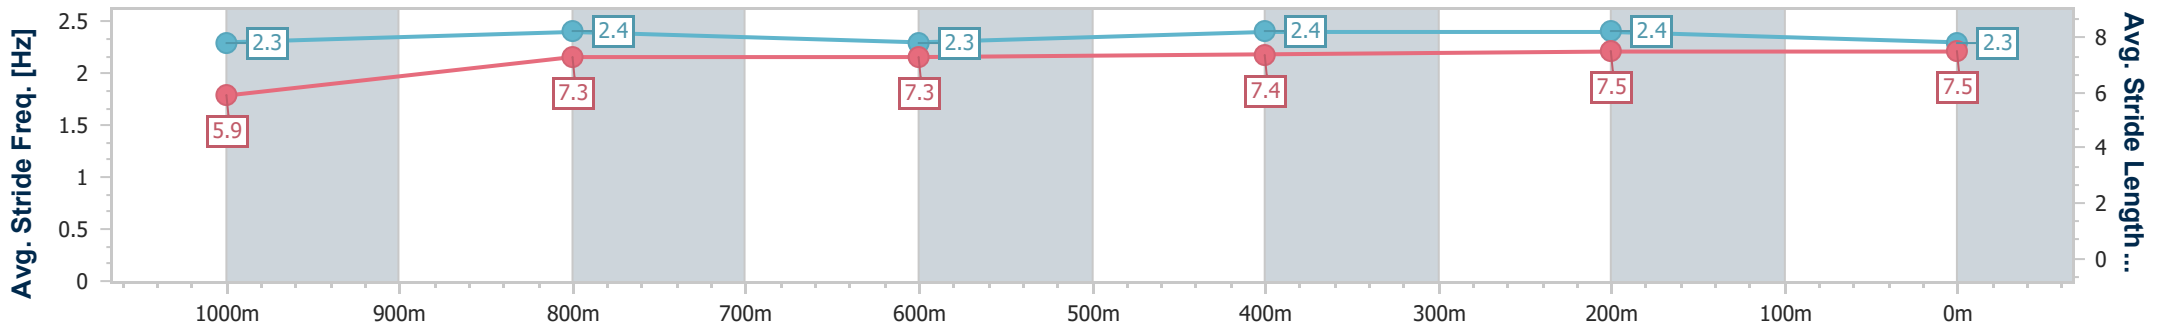

- [] Ranking at each section and finish
- .-.- No data available at this section
- NA No data available

Horse/Jockey Name	Gunmetal Girl
Final Rank	6
Fastest Section Time (Section)	0:11.16 (400m)
Top Speed [km/h] (Section)	65.4 (400m)
Race State	Finished

Ipswich QLD Professional
 Race 1: FOLLOW @IPSWICHTURFCLUB Fillies and Mares
 Class 3 Plate - 1200m

30 December 2022 - 13:34

Track Rating: Soft 5, Weather: Overcast, Rail Position: +10m Entire

Section	Overall	1000m	800m	600m	400m	200m
Section Times	1:12.29 [6] (0:14.77)	0:57.52 [6] (0:11.62)	0:45.90 [6] (0:11.97)	0:33.93 [6] (0:11.39)	0:22.54 [6] (0:11.16)	0:11.38 [6] (0:11.38)
Average Speed [km/h]	48.8	61.9	60.0	63.1	64.5	63.3
Top Speed [km/h]	61.7	64.2	61.9	65.3	65.4	64.4
Avg. Dist. to Rail [m]	3.8	0.3	0.9	0.4	0.5	0.3
Avg. Stride Freq. [Hz]	2.3	2.4	2.3	2.4	2.4	2.3
Avg. Stride Length [m]	5.9	7.3	7.3	7.4	7.5	7.5

- [] Ranking at each section and finish
- .-.- No data available at this section
- NA No data available