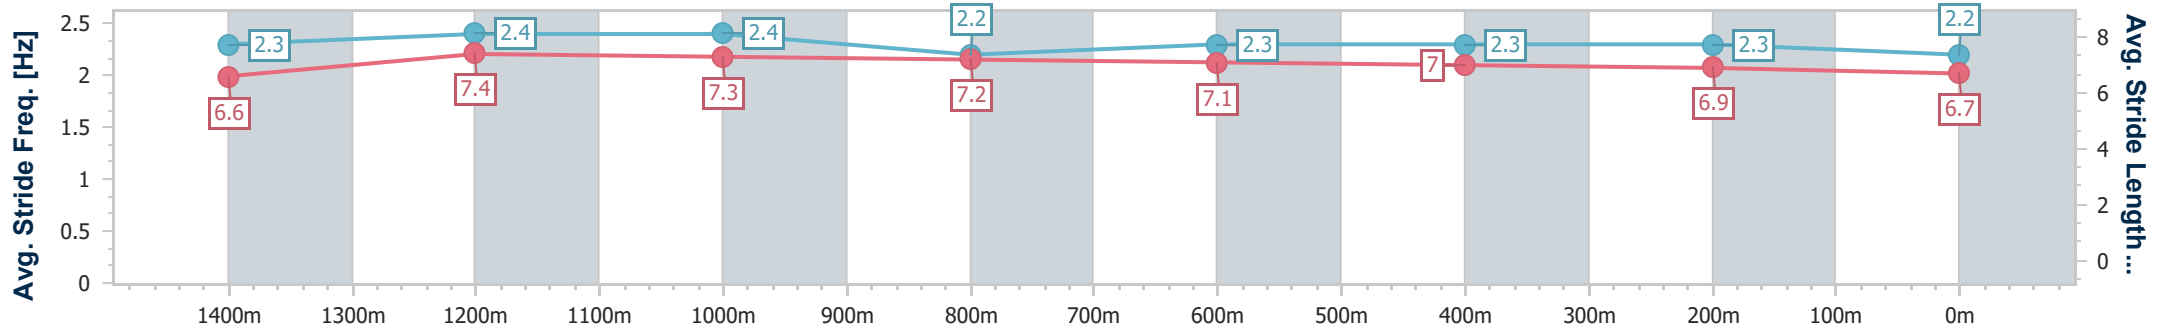

Horse/Jockey Name	Set Ablaze
Final Rank	6
Fastest Section Time (Section)	0:11.10 (1400m)
Top Speed [km/h] (Section)	69.1 (Overall)
Race State	Finished

Sunshine Coast QLD Professional
Race 7: COASTLINE BMW 3 SERIES RATINGS BAND 0 - 60
Handicap - 1600m

26 December 2022 - 17:12

Track Rating: Good 4, Weather: Fine, Rail Position: True

Section	Overall	1400m	1200m	1000m	800m	600m	400m	200m
Section Times	1:39.78 [6] (0:13.32)	1:26.46 [3] (0:11.10)	1:15.36 [3] (0:11.77)	1:03.59 [3] (0:12.53)	0:51.06 [3] (0:12.44)	0:38.62 [3] (0:12.44)	0:26.18 [4] (0:12.64)	0:13.54 [5] (0:13.54)
Average Speed [km/h]	54.1	65.4	61.5	58.0	58.5	58.3	56.9	53.2
Top Speed [km/h]	69.1	69.0	64.1	58.8	60.1	59.4	58.1	56.5
Avg. Dist. to Rail [m]	10.5	4.7	3.8	4.1	1.9	1.0	3.7	3.7
Avg. Stride Freq. [Hz]	2.3	2.4	2.4	2.2	2.3	2.3	2.3	2.2
Avg. Stride Length [m]	6.6	7.4	7.3	7.2	7.1	7.0	6.9	6.7

- [ ] Ranking at each section and finish
- -.-.- No data available at this section
- NA No data available