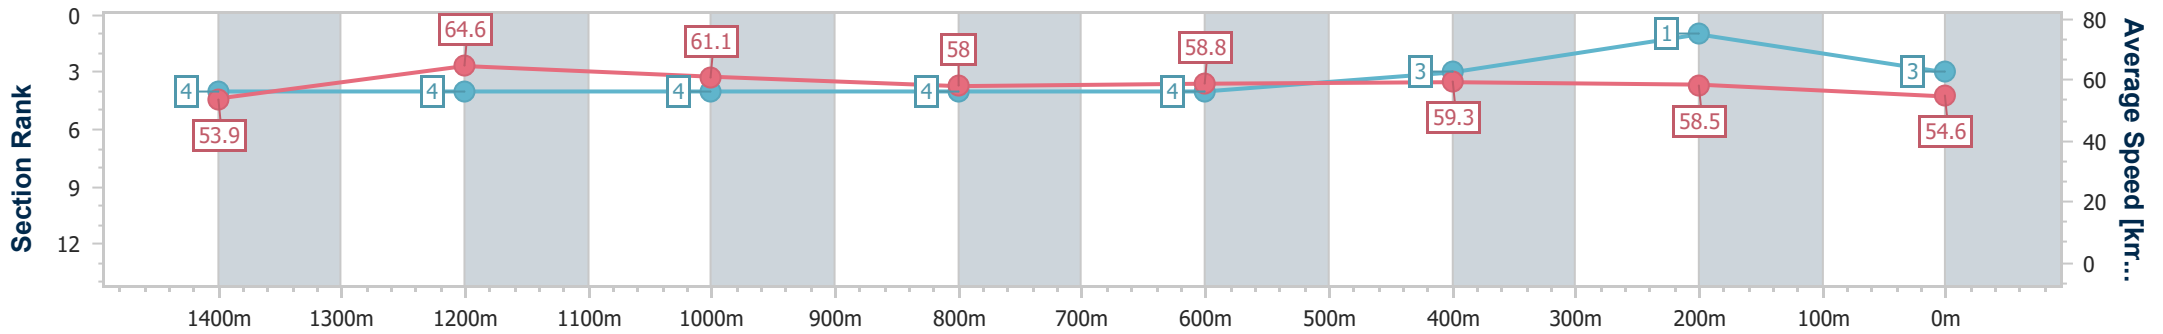

Horse/Jockey Name	Millennium Jewel
Final Rank	3
Fastest Section Time (Section)	0:11.25 (1400m)
Top Speed [km/h] (Section)	67.7 (1400m)
Race State	Finished

Sunshine Coast QLD Professional
Race 7: COASTLINE BMW 3 SERIES RATIINGS BAND 0 - 60
Handicap - 1600m

26 December 2022 - 17:12

Track Rating: Good 4, Weather: Fine, Rail Position: True

Section	Overall	1400m	1200m	1000m	800m	600m	400m	200m
Section Times	1:39.11 [3] (0:13.36)	1:25.75 [4] (0:11.25)	1:14.50 [4] (0:11.82)	1:02.68 [4] (0:12.49)	0:50.19 [4] (0:12.39)	0:37.80 [4] (0:12.30)	0:25.50 [3] (0:12.32)	0:13.18 [1] (0:13.18)
Average Speed [km/h]	53.9	64.6	61.1	58.0	58.8	59.3	58.5	54.6
Top Speed [km/h]	67.3	67.7	62.6	58.8	60.3	60.7	59.7	57.2
Avg. Dist. to Rail [m]	8.2	3.6	3.4	3.5	1.9	2.1	4.9	4.8
Avg. Stride Freq. [Hz]	2.4	2.5	2.4	2.3	2.3	2.3	2.3	2.3
Avg. Stride Length [m]	6.2	7.2	7.1	6.9	7.0	7.0	7.0	6.7

- [ ] Ranking at each section and finish
- -.-.- No data available at this section
- NA No data available