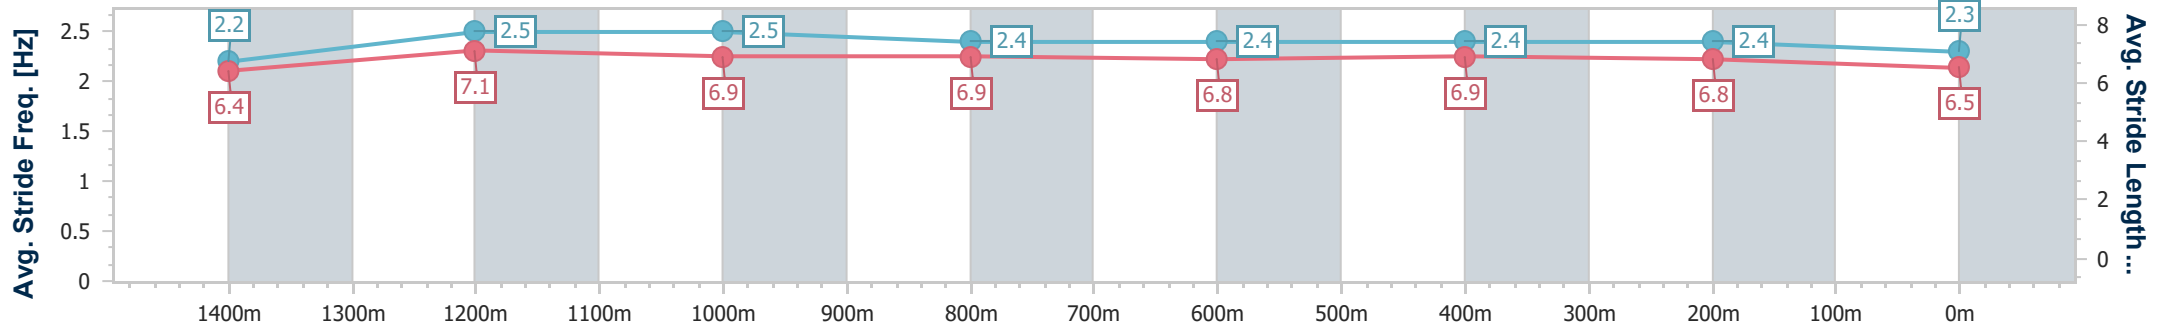

Horse/Jockey Name	Forbidden One
Final Rank	5
Fastest Section Time (Section)	0:11.33 (1400m)
Top Speed [km/h] (Section)	65.1 (1400m)
Race State	Finished

Sunshine Coast QLD Professional
Race 7: COASTLINE BMW 3 SERIES RATIINGS BAND 0 - 60
Handicap - 1600m

26 December 2022 - 17:12

Track Rating: Good 4, Weather: Fine, Rail Position: True

Section	Overall	1400m	1200m	1000m	800m	600m	400m	200m
Section Times	1:39.52 [5] (0:14.30)	1:25.22 [8] (0:11.33)	1:13.89 [8] (0:11.67)	1:02.22 [8] (0:12.28)	0:49.94 [8] (0:12.24)	0:37.70 [8] (0:12.11)	0:25.59 [7] (0:12.32)	0:13.27 [3] (0:13.27)
Average Speed [km/h]	50.3	63.6	61.9	58.9	59.2	60.0	58.5	54.3
Top Speed [km/h]	64.6	65.1	63.0	61.3	61.9	60.7	59.7	57.5
Avg. Dist. to Rail [m]	5.3	1.4	2.2	2.3	1.2	1.7	5.6	6.4
Avg. Stride Freq. [Hz]	2.2	2.5	2.5	2.4	2.4	2.4	2.4	2.3
Avg. Stride Length [m]	6.4	7.1	6.9	6.9	6.8	6.9	6.8	6.5

- [ ] Ranking at each section and finish
- -.-.- No data available at this section
- NA No data available