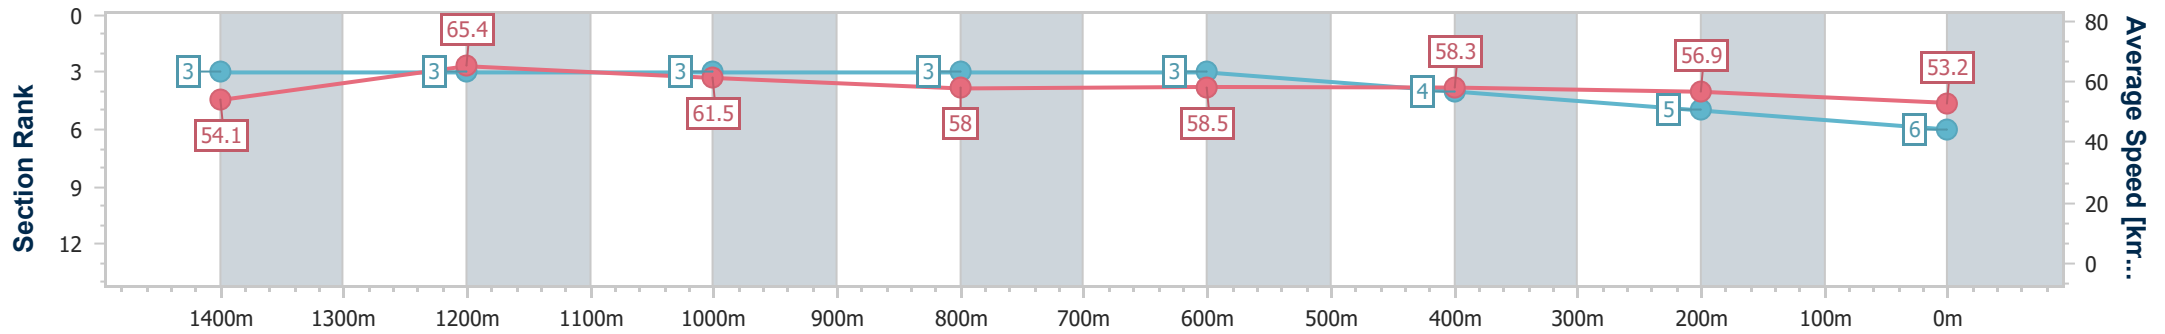

Horse/Jockey Name	Set Ablaze
Final Rank	6
Fastest Section Time (Section)	0:11.10 (1400m)
Top Speed [km/h] (Section)	69.1 (Overall)
Race State	Finished

Sunshine Coast QLD Professional
Race 7: COASTLINE BMW 3 SERIES RATINGS BAND 0 - 60
Handicap - 1600m

26 December 2022 - 17:12

Track Rating: Good 4, Weather: Fine, Rail Position: True

Section	Overall	1400m	1200m	1000m	800m	600m	400m	200m
Section Times	1:39.78 [6] (0:13.32)	1:26.46 [3] (0:11.10)	1:15.36 [3] (0:11.77)	1:03.59 [3] (0:12.53)	0:51.06 [3] (0:12.44)	0:38.62 [3] (0:12.44)	0:26.18 [4] (0:12.64)	0:13.54 [5] (0:13.54)
Average Speed [km/h]	54.1	65.4	61.5	58.0	58.5	58.3	56.9	53.2
Top Speed [km/h]	69.1	69.0	64.1	58.8	60.1	59.4	58.1	56.5
Avg. Dist. to Rail [m]	10.5	4.7	3.8	4.1	1.9	1.0	3.7	3.7
Avg. Stride Freq. [Hz]	2.3	2.4	2.4	2.2	2.3	2.3	2.3	2.2
Avg. Stride Length [m]	6.6	7.4	7.3	7.2	7.1	7.0	6.9	6.7

- [ ] Ranking at each section and finish
- -.-.- No data available at this section
- NA No data available