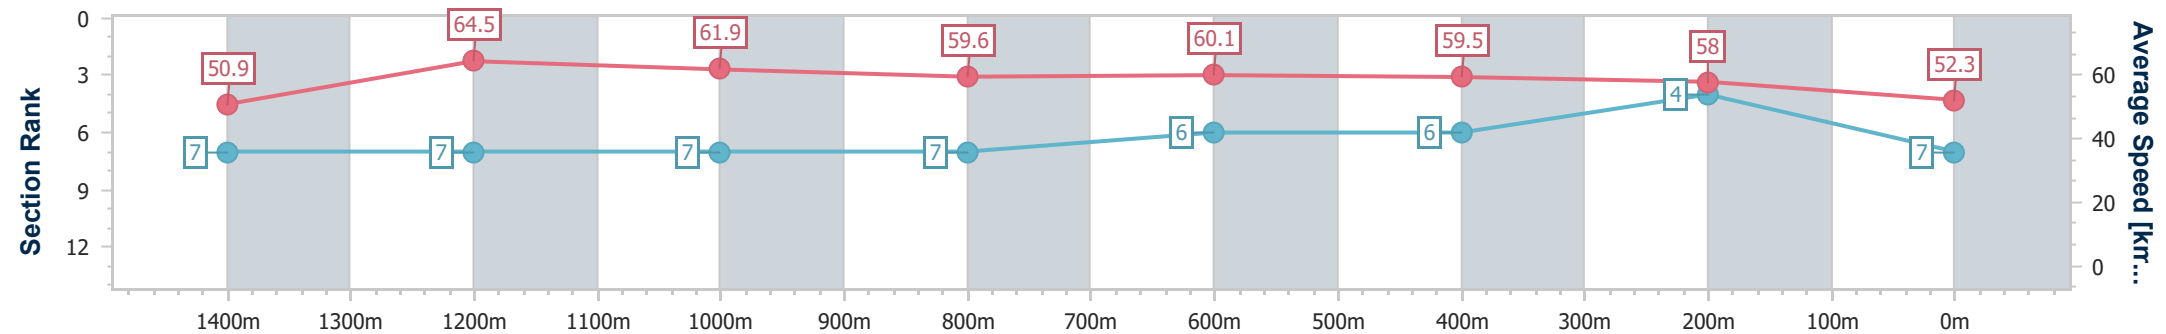

Horse/Jockey Name	Birague
Final Rank	7
Fastest Section Time (Section)	0:11.25 (1400m)
Top Speed [km/h] (Section)	64.9 (1400m)
Race State	Finished

Sunshine Coast QLD Professional
Race 7: COASTLINE BMW 3 SERIES RATIINGS BAND 0 - 60
Handicap - 1600m

26 December 2022 - 17:12

Track Rating: Good 4, Weather: Fine, Rail Position: True

Section	Overall	1400m	1200m	1000m	800m	600m	400m	200m						
Section Times	1:39.98 [7] (0:14.15)	1:25.83 [7] (0:11.25)	1:14.58 [7] (0:11.67)	1:02.91 [7] (0:12.20)	0:50.71 [7] (0:12.20)	0:38.51 [6] (0:12.33)	0:26.18 [6] (0:12.43)	0:13.75 [4] (0:13.75)						
Average Speed [km/h]	50.9	64.5	61.9	59.6	60.1	59.5	58.0	52.3						
Top Speed [km/h]	64.5	64.9	63.3	61.1	60.7	60.6	59.5	56.3						
Avg. Dist. to Rail [m]	10.3	3.6	3.4	3.7	3.2	3.4	6.2	6.7						
Avg. Stride Freq. [Hz]	2.1	2.3	2.2	2.2	2.2	2.3	2.2	2.1						
Avg. Stride Length [m]	6.8	7.9	7.7	7.5	7.5	7.3	7.2	6.9						

- [ ] Ranking at each section and finish
- -.-.- No data available at this section
- NA No data available