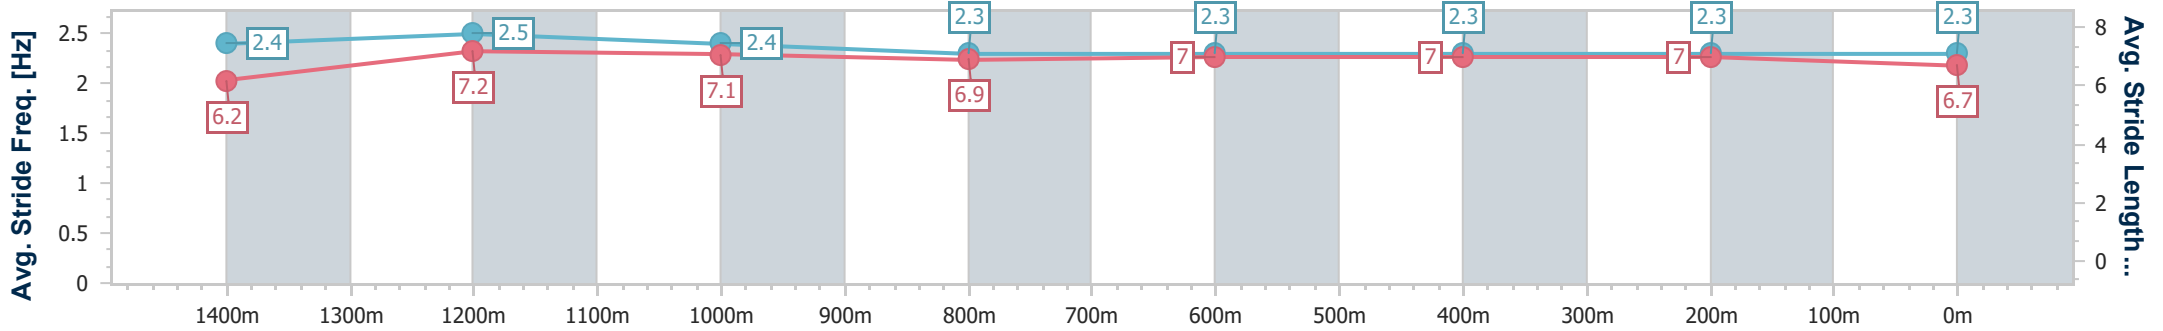

Horse/Jockey Name	Millennium Jewel
Final Rank	3
Fastest Section Time (Section)	0:11.25 (1400m)
Top Speed [km/h] (Section)	67.7 (1400m)
Race State	Finished

Sunshine Coast QLD Professional
Race 7: COASTLINE BMW 3 SERIES RATIINGS BAND 0 - 60
Handicap - 1600m

26 December 2022 - 17:12

Track Rating: Good 4, Weather: Fine, Rail Position: True

Section	Overall	1400m	1200m	1000m	800m	600m	400m	200m
Section Times	1:39.11 [3] (0:13.36)	1:25.75 [4] (0:11.25)	1:14.50 [4] (0:11.82)	1:02.68 [4] (0:12.49)	0:50.19 [4] (0:12.39)	0:37.80 [4] (0:12.30)	0:25.50 [3] (0:12.32)	0:13.18 [1] (0:13.18)
Average Speed [km/h]	53.9	64.6	61.1	58.0	58.8	59.3	58.5	54.6
Top Speed [km/h]	67.3	67.7	62.6	58.8	60.3	60.7	59.7	57.2
Avg. Dist. to Rail [m]	8.2	3.6	3.4	3.5	1.9	2.1	4.9	4.8
Avg. Stride Freq. [Hz]	2.4	2.5	2.4	2.3	2.3	2.3	2.3	2.3
Avg. Stride Length [m]	6.2	7.2	7.1	6.9	7.0	7.0	7.0	6.7

- [ ] Ranking at each section and finish
- -.-.- No data available at this section
- NA No data available