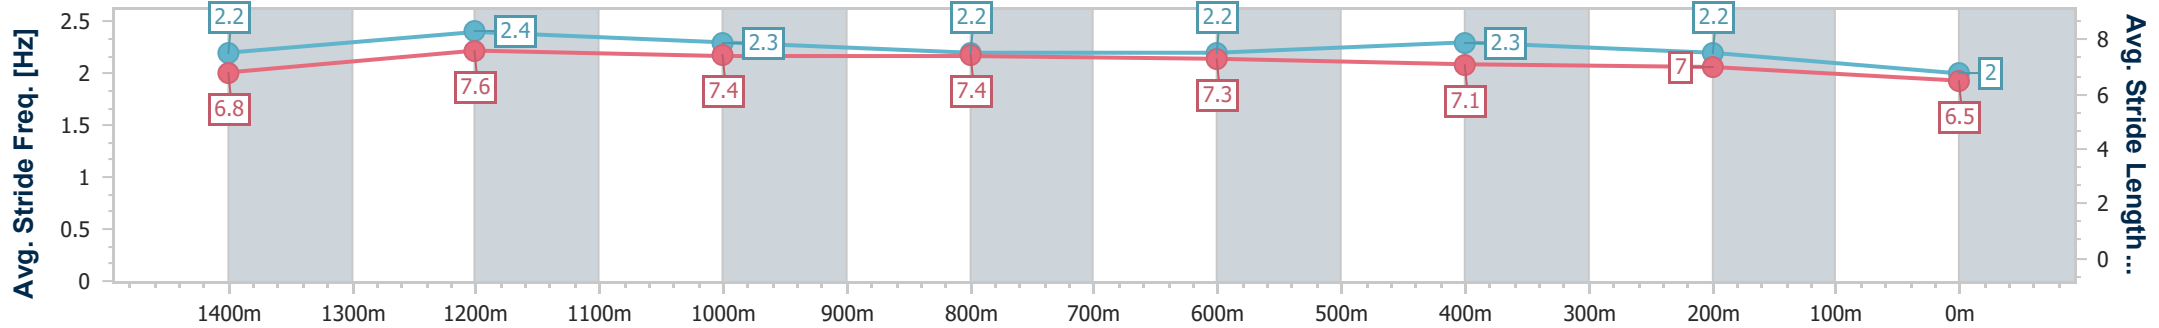

- [] Ranking at each section and finish
- .-.- No data available at this section
- NA No data available

Horse/Jockey Name	Canny Be Better
Final Rank	9
Fastest Section Time (Section)	0:11.03 (1400m)
Top Speed [km/h] (Section)	66.8 (1400m)
Race State	Finished

Sunshine Coast QLD Professional
Race 7: COASTLINE BMW 3 SERIES RATINGS BAND 0 - 60
Handicap - 1600m

26 December 2022 - 17:12

Track Rating: Good 4, Weather: Fine, Rail Position: True

Section	Overall	1400m	1200m	1000m	800m	600m	400m	200m
Section Times	1:41.88 [9] (0:13.27)	1:28.61 [1] (0:11.03)	1:17.58 [1] (0:11.86)	1:05.72 [2] (0:12.50)	0:53.22 [2] (0:12.39)	0:40.83 [2] (0:12.51)	0:28.32 [2] (0:12.95)	0:15.37 [9] (0:15.37)
Average Speed [km/h]	54.4	65.5	61.0	57.9	58.6	57.7	55.6	46.9
Top Speed [km/h]	66.3	66.8	63.6	58.2	60.2	58.7	57.2	51.6
Avg. Dist. to Rail [m]	5.8	2.4	2.7	2.3	1.5	0.7	2.6	3.6
Avg. Stride Freq. [Hz]	2.2	2.4	2.3	2.2	2.2	2.3	2.2	2.0
Avg. Stride Length [m]	6.8	7.6	7.4	7.4	7.3	7.1	7.0	6.5

- [] Ranking at each section and finish
- .-.- No data available at this section
- NA No data available