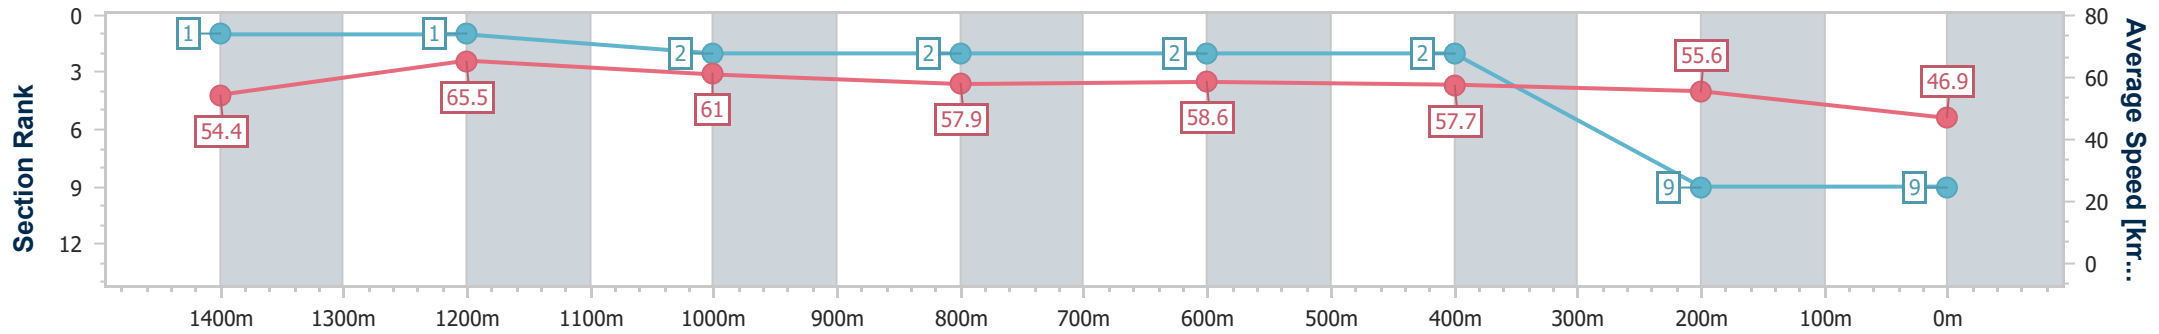

- [] Ranking at each section and finish
- .-.- No data available at this section
- NA No data available

Horse/Jockey Name	Canny Be Better
Final Rank	9
Fastest Section Time (Section)	0:11.03 (1400m)
Top Speed [km/h] (Section)	66.8 (1400m)
Race State	Finished

Sunshine Coast QLD Professional
Race 7: COASTLINE BMW 3 SERIES RATINGS BAND 0 - 60
Handicap - 1600m

26 December 2022 - 17:12

Track Rating: Good 4, Weather: Fine, Rail Position: True

Section	Overall	1400m	1200m	1000m	800m	600m	400m	200m
Section Times	1:41.88 [9] (0:13.27)	1:28.61 [1] (0:11.03)	1:17.58 [1] (0:11.86)	1:05.72 [2] (0:12.50)	0:53.22 [2] (0:12.39)	0:40.83 [2] (0:12.51)	0:28.32 [2] (0:12.95)	0:15.37 [9] (0:15.37)
Average Speed [km/h]	54.4	65.5	61.0	57.9	58.6	57.7	55.6	46.9
Top Speed [km/h]	66.3	66.8	63.6	58.2	60.2	58.7	57.2	51.6
Avg. Dist. to Rail [m]	5.8	2.4	2.7	2.3	1.5	0.7	2.6	3.6
Avg. Stride Freq. [Hz]	2.2	2.4	2.3	2.2	2.2	2.3	2.2	2.0
Avg. Stride Length [m]	6.8	7.6	7.4	7.4	7.3	7.1	7.0	6.5

- [] Ranking at each section and finish
- .-.- No data available at this section
- NA No data available