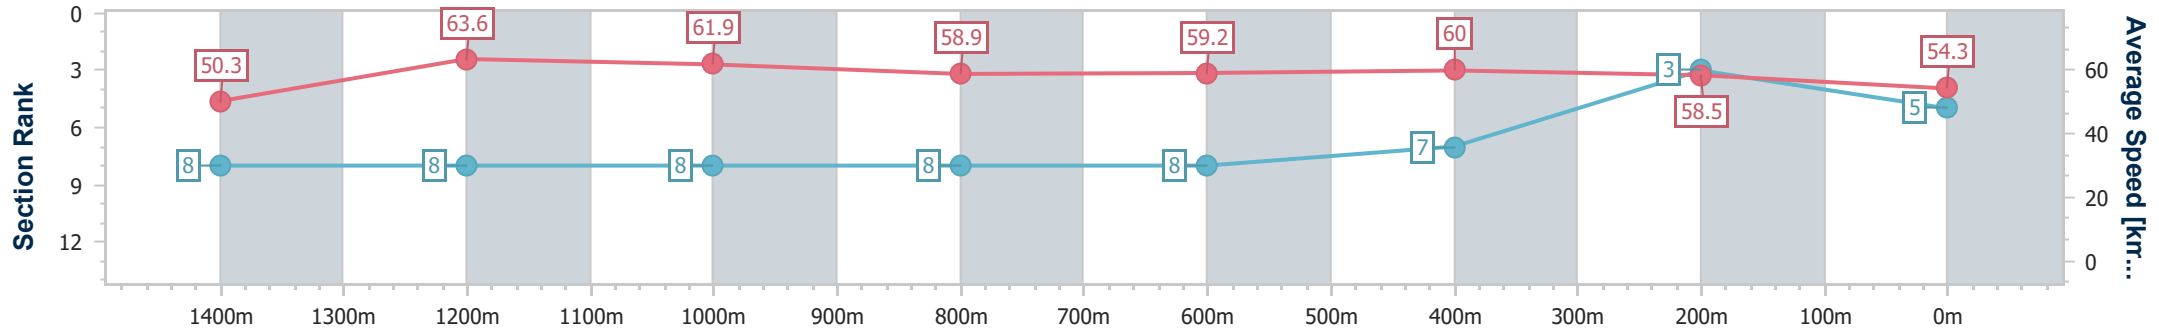

Horse/Jockey Name	Forbidden One
Final Rank	5
Fastest Section Time (Section)	0:11.33 (1400m)
Top Speed [km/h] (Section)	65.1 (1400m)
Race State	Finished

Sunshine Coast QLD Professional
Race 7: COASTLINE BMW 3 SERIES RATIINGS BAND 0 - 60
Handicap - 1600m

26 December 2022 - 17:12

Track Rating: Good 4, Weather: Fine, Rail Position: True

Section	Overall	1400m	1200m	1000m	800m	600m	400m	200m
Section Times	1:39.52 [5] (0:14.30)	1:25.22 [8] (0:11.33)	1:13.89 [8] (0:11.67)	1:02.22 [8] (0:12.28)	0:49.94 [8] (0:12.24)	0:37.70 [8] (0:12.11)	0:25.59 [7] (0:12.32)	0:13.27 [3] (0:13.27)
Average Speed [km/h]	50.3	63.6	61.9	58.9	59.2	60.0	58.5	54.3
Top Speed [km/h]	64.6	65.1	63.0	61.3	61.9	60.7	59.7	57.5
Avg. Dist. to Rail [m]	5.3	1.4	2.2	2.3	1.2	1.7	5.6	6.4
Avg. Stride Freq. [Hz]	2.2	2.5	2.5	2.4	2.4	2.4	2.4	2.3
Avg. Stride Length [m]	6.4	7.1	6.9	6.9	6.8	6.9	6.8	6.5

- [ ] Ranking at each section and finish
- -.-.- No data available at this section
- NA No data available