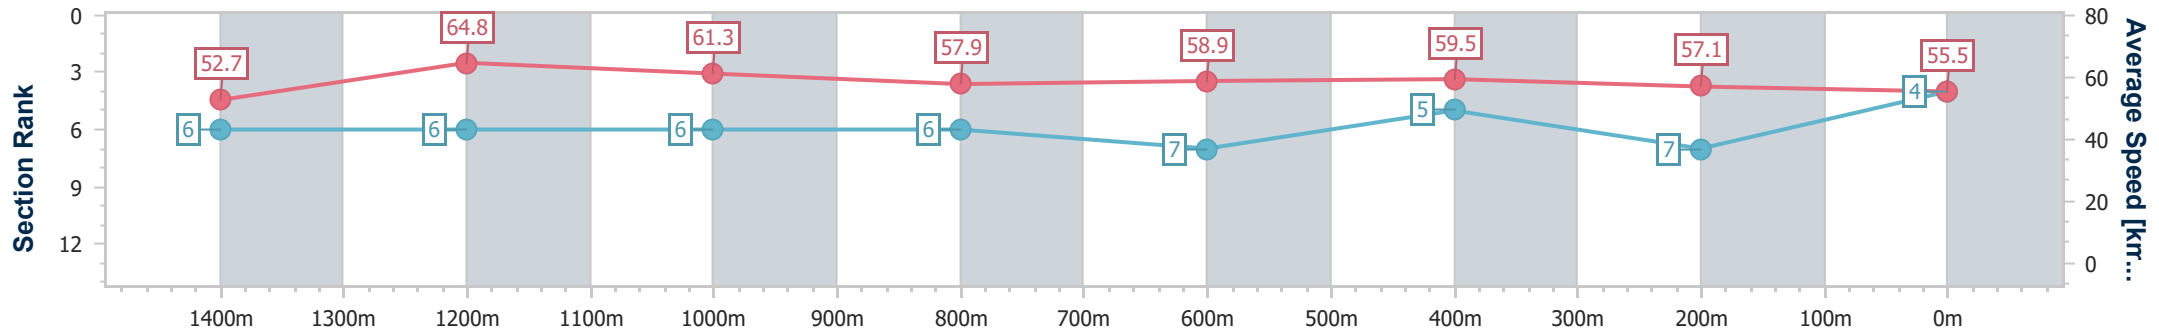

Sunshine Coast QLD Professional
Race 7: COASTLINE BMW 3 SERIES RATINGS BAND 0 - 60
Handicap - 1600m

26 December 2022 - 17:12

Track Rating: Good 4, Weather: Fine, Rail Position: True

Section	Overall	1400m	1200m	1000m	800m	600m	400m	200m
Section Times	1:39.41 [4] (0:13.68)	1:25.73 [6] (0:11.21)	1:14.52 [6] (0:11.80)	1:02.72 [6] (0:12.55)	0:50.17 [6] (0:12.39)	0:37.78 [7] (0:12.17)	0:25.61 [5] (0:12.61)	0:13.00 [7] (0:13.00)
Average Speed [km/h]	52.7	64.8	61.3	57.9	58.9	59.5	57.1	55.5
Top Speed [km/h]	66.2	66.9	63.0	58.9	60.0	60.7	58.0	56.9
Avg. Dist. to Rail [m]	7.5	3.9	3.3	3.4	2.4	1.0	3.7	5.3
Avg. Stride Freq. [Hz]	2.3	2.4	2.3	2.2	2.3	2.3	2.2	2.2
Avg. Stride Length [m]	6.3	7.6	7.4	7.2	7.2	7.3	7.2	7.1