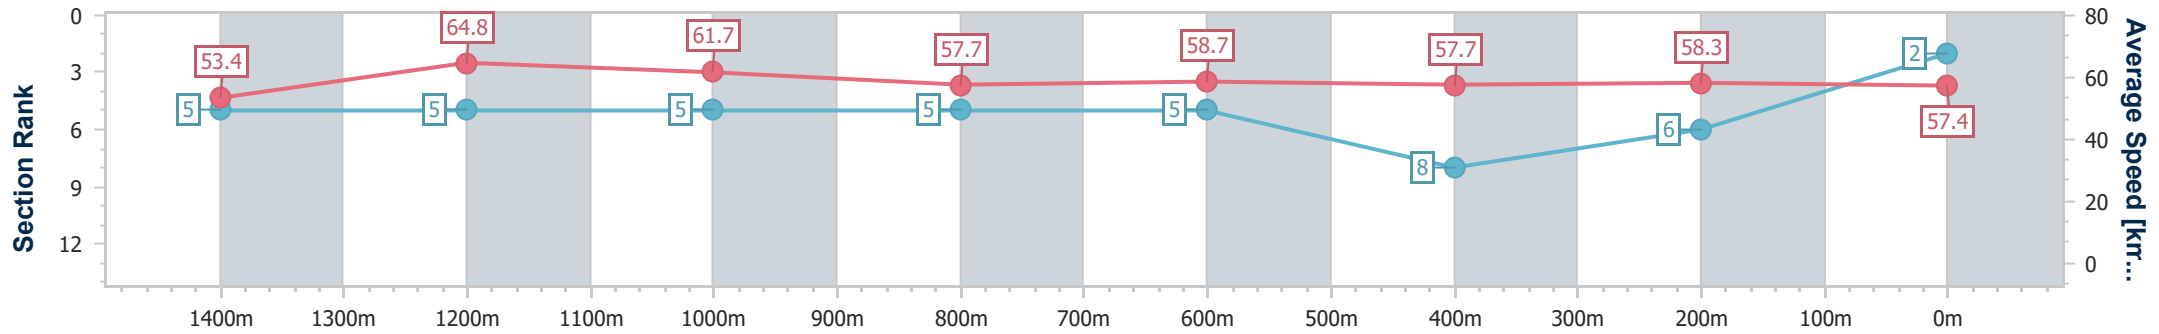

Horse/Jockey Name	Fighting Mad
Final Rank	2
Fastest Section Time (Section)	0:11.21 (1400m)
Top Speed [km/h] (Section)	66.7 (1400m)
Race State	Finished

Sunshine Coast QLD Professional
Race 7: COASTLINE BMW 3 SERIES RATIINGS BAND 0 - 60
Handicap - 1600m

26 December 2022 - 17:12

Track Rating: Good 4, Weather: Fine, Rail Position: True

Section	Overall	1400m	1200m	1000m	800m	600m	400m	200m
Section Times	1:38.75 [2] (0:13.50)	1:25.25 [5] (0:11.21)	1:14.04 [5] (0:11.73)	1:02.31 [5] (0:12.53)	0:49.78 [5] (0:12.33)	0:37.45 [5] (0:12.53)	0:24.92 [8] (0:12.36)	0:12.56 [6] (0:12.56)
Average Speed [km/h]	53.4	64.8	61.7	57.7	58.7	57.7	58.3	57.4
Top Speed [km/h]	66.3	66.7	64.5	58.9	60.5	59.5	62.8	62.9
Avg. Dist. to Rail [m]	7.1	4.1	3.3	2.7	1.1	0.7	3.3	4.0
Avg. Stride Freq. [Hz]	2.4	2.5	2.4	2.3	2.4	2.4	2.4	2.4
Avg. Stride Length [m]	6.3	7.2	7.0	6.9	6.9	6.8	6.7	6.7

- [ ] Ranking at each section and finish
- -.-.- No data available at this section
- NA No data available