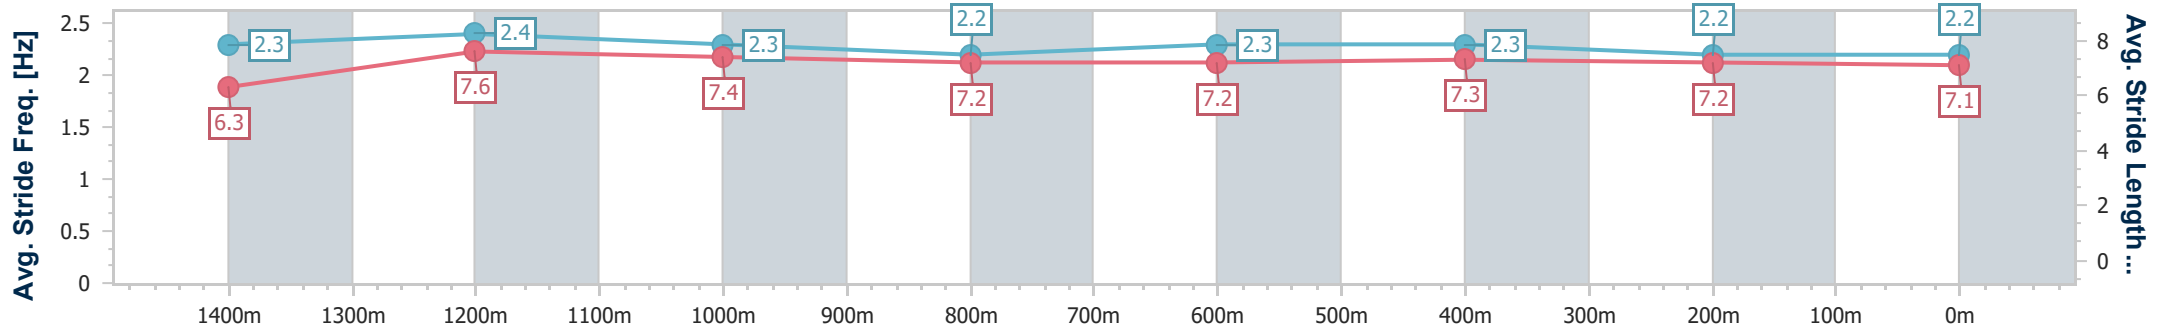

Horse/Jockey Name	Cleary Adonis
Final Rank	4
Fastest Section Time (Section)	0:11.21 (1400m)
Top Speed [km/h] (Section)	66.9 (1400m)
Race State	Finished

Sunshine Coast QLD Professional
Race 7: COASTLINE BMW 3 SERIES RATINGS BAND 0 - 60
Handicap - 1600m

26 December 2022 - 17:12

Track Rating: Good 4, Weather: Fine, Rail Position: True

Section	Overall	1400m	1200m	1000m	800m	600m	400m	200m
Section Times	1:39.41 [4] (0:13.68)	1:25.73 [6] (0:11.21)	1:14.52 [6] (0:11.80)	1:02.72 [6] (0:12.55)	0:50.17 [6] (0:12.39)	0:37.78 [7] (0:12.17)	0:25.61 [5] (0:12.61)	0:13.00 [7] (0:13.00)
Average Speed [km/h]	52.7	64.8	61.3	57.9	58.9	59.5	57.1	55.5
Top Speed [km/h]	66.2	66.9	63.0	58.9	60.0	60.7	58.0	56.9
Avg. Dist. to Rail [m]	7.5	3.9	3.3	3.4	2.4	1.0	3.7	5.3
Avg. Stride Freq. [Hz]	2.3	2.4	2.3	2.2	2.3	2.3	2.2	2.2
Avg. Stride Length [m]	6.3	7.6	7.4	7.2	7.2	7.3	7.2	7.1

- [ ] Ranking at each section and finish
- -.-.- No data available at this section
- NA No data available