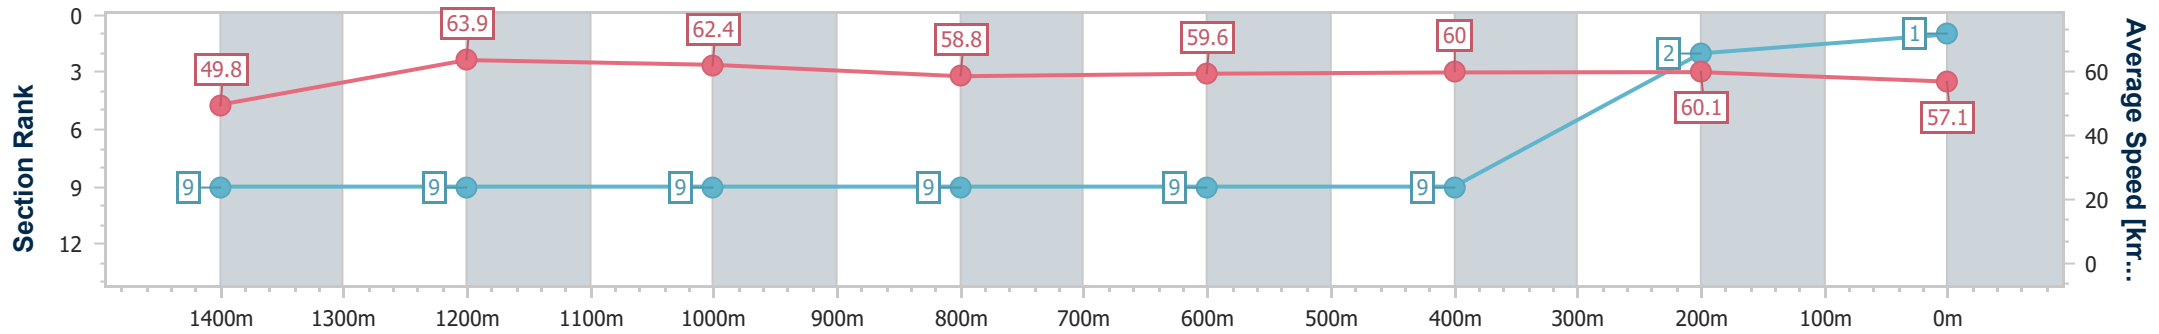

26 December 2022 - 17:12

Track Rating: Good 4, Weather: Fine, Rail Position: True

Section	Overall	1400m	1200m	1000m	800m	600m	400m	200m
Section Times	1:38.67 [1] (0:14.47)	1:24.20 [9] (0:11.34)	1:12.86 [9] (0:11.57)	1:01.29 [9] (0:12.31)	0:48.98 [9] (0:12.22)	0:36.76 [9] (0:12.16)	0:24.60 [9] (0:11.99)	0:12.61 [2] (0:12.61)
Average Speed [km/h]	49.8	63.9	62.4	58.8	59.6	60.0	60.1	57.1
Top Speed [km/h]	64.9	64.9	64.0	62.3	60.6	60.8	60.8	59.3
Avg. Dist. to Rail [m]	11.1	3.0	3.4	3.1	2.2	2.1	7.4	6.9
Avg. Stride Freq. [Hz]	2.1	2.3	2.3	2.2	2.3	2.3	2.3	2.2
Avg. Stride Length [m]	6.5	7.7	7.5	7.3	7.2	7.3	7.3	7.1