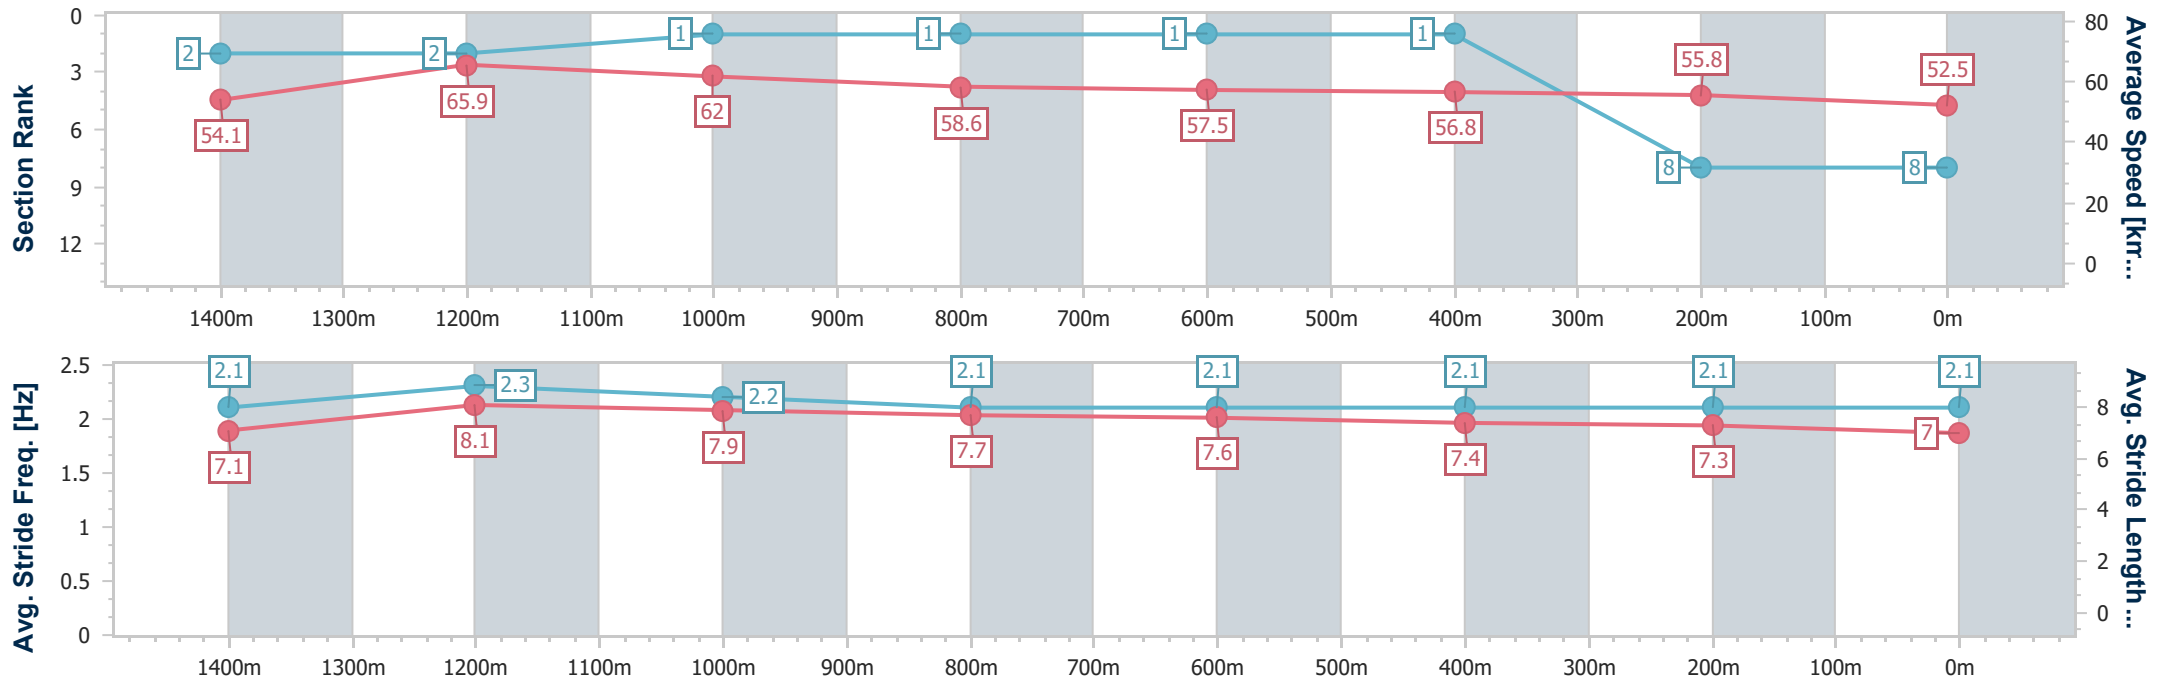

- [] Ranking at each section and finish
- .-.- No data available at this section
- NA No data available

Horse/Jockey Name	Bellicose
Final Rank	8
Fastest Section Time (Section)	0:11.07 (1400m)
Top Speed [km/h] (Section)	68.7 (1400m)
Race State	Finished

Sunshine Coast QLD Professional
Race 7: COASTLINE BMW 3 SERIES RATINGS BAND 0 - 60
Handicap - 1600m

26 December 2022 - 17:12

Track Rating: Good 4, Weather: Fine, Rail Position: True

Section	Overall	1400m	1200m	1000m	800m	600m	400m	200m						
Section Times	1:40.17 [8] (0:13.31)	1:26.86 [2] (0:11.07)	1:15.79 [2] (0:11.68)	1:04.11 [1] (0:12.34)	0:51.77 [1] (0:12.56)	0:39.21 [1] (0:12.61)	0:26.60 [1] (0:12.89)	0:13.71 [8] (0:13.71)						
Average Speed [km/h]	54.1	65.9	62.0	58.6	57.5	56.8	55.8	52.5						
Top Speed [km/h]	68.1	68.7	63.5	59.9	58.2	57.8	56.9	54.7						
Avg. Dist. to Rail [m]	12.4	5.7	5.0	3.8	0.7	0.9	1.0	1.5						
Avg. Stride Freq. [Hz]	2.1	2.3	2.2	2.1	2.1	2.1	2.1	2.1						
Avg. Stride Length [m]	7.1	8.1	7.9	7.7	7.6	7.4	7.3	7.0						