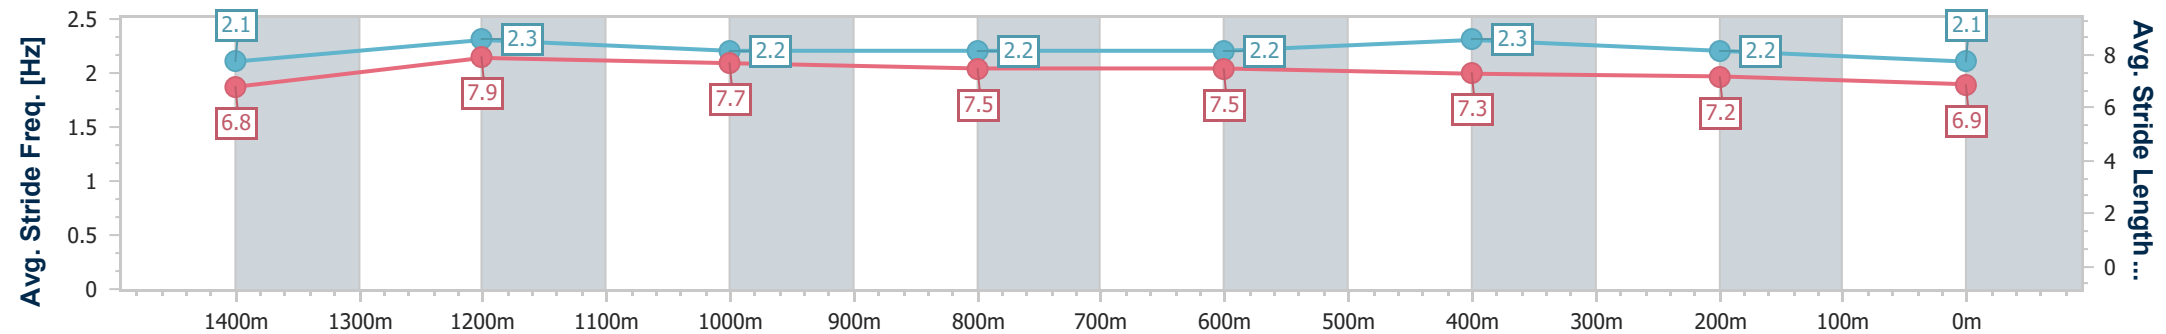

- [] Ranking at each section and finish
- .-.- No data available at this section
- NA No data available

Horse/Jockey Name	Birague
Final Rank	7
Fastest Section Time (Section)	0:11.25 (1400m)
Top Speed [km/h] (Section)	64.9 (1400m)
Race State	Finished

Sunshine Coast QLD Professional
Race 7: COASTLINE BMW 3 SERIES RATIINGS BAND 0 - 60
Handicap - 1600m

26 December 2022 - 17:12

Track Rating: Good 4, Weather: Fine, Rail Position: True

Section	Overall	1400m	1200m	1000m	800m	600m	400m	200m						
Section Times	1:39.98 [7] (0:14.15)	1:25.83 [7] (0:11.25)	1:14.58 [7] (0:11.67)	1:02.91 [7] (0:12.20)	0:50.71 [7] (0:12.20)	0:38.51 [6] (0:12.33)	0:26.18 [6] (0:12.43)	0:13.75 [4] (0:13.75)						
Average Speed [km/h]	50.9	64.5	61.9	59.6	60.1	59.5	58.0	52.3						
Top Speed [km/h]	64.5	64.9	63.3	61.1	60.7	60.6	59.5	56.3						
Avg. Dist. to Rail [m]	10.3	3.6	3.4	3.7	3.2	3.4	6.2	6.7						
Avg. Stride Freq. [Hz]	2.1	2.3	2.2	2.2	2.2	2.3	2.2	2.1						
Avg. Stride Length [m]	6.8	7.9	7.7	7.5	7.5	7.3	7.2	6.9						