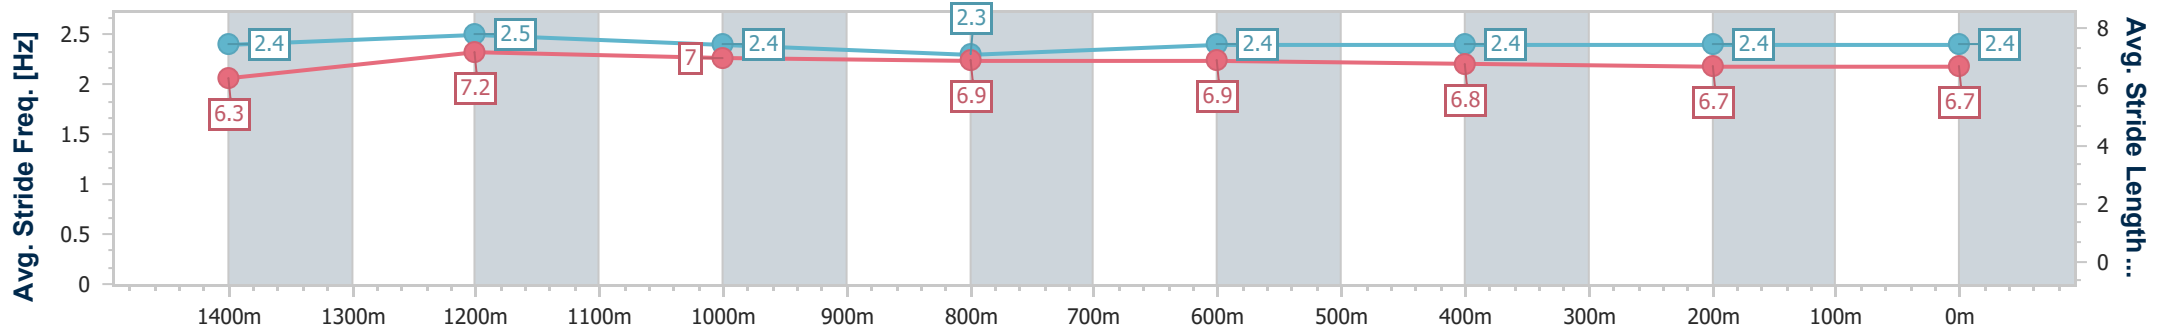

Horse/Jockey Name	Fighting Mad
Final Rank	2
Fastest Section Time (Section)	0:11.21 (1400m)
Top Speed [km/h] (Section)	66.7 (1400m)
Race State	Finished

Sunshine Coast QLD Professional
Race 7: COASTLINE BMW 3 SERIES RATIINGS BAND 0 - 60
Handicap - 1600m

26 December 2022 - 17:12

Track Rating: Good 4, Weather: Fine, Rail Position: True

Section	Overall	1400m	1200m	1000m	800m	600m	400m	200m
Section Times	1:38.75 [2] (0:13.50)	1:25.25 [5] (0:11.21)	1:14.04 [5] (0:11.73)	1:02.31 [5] (0:12.53)	0:49.78 [5] (0:12.33)	0:37.45 [5] (0:12.53)	0:24.92 [8] (0:12.36)	0:12.56 [6] (0:12.56)
Average Speed [km/h]	53.4	64.8	61.7	57.7	58.7	57.7	58.3	57.4
Top Speed [km/h]	66.3	66.7	64.5	58.9	60.5	59.5	62.8	62.9
Avg. Dist. to Rail [m]	7.1	4.1	3.3	2.7	1.1	0.7	3.3	4.0
Avg. Stride Freq. [Hz]	2.4	2.5	2.4	2.3	2.4	2.4	2.4	2.4
Avg. Stride Length [m]	6.3	7.2	7.0	6.9	6.9	6.8	6.7	6.7

- [ ] Ranking at each section and finish
- -.-.- No data available at this section
- NA No data available