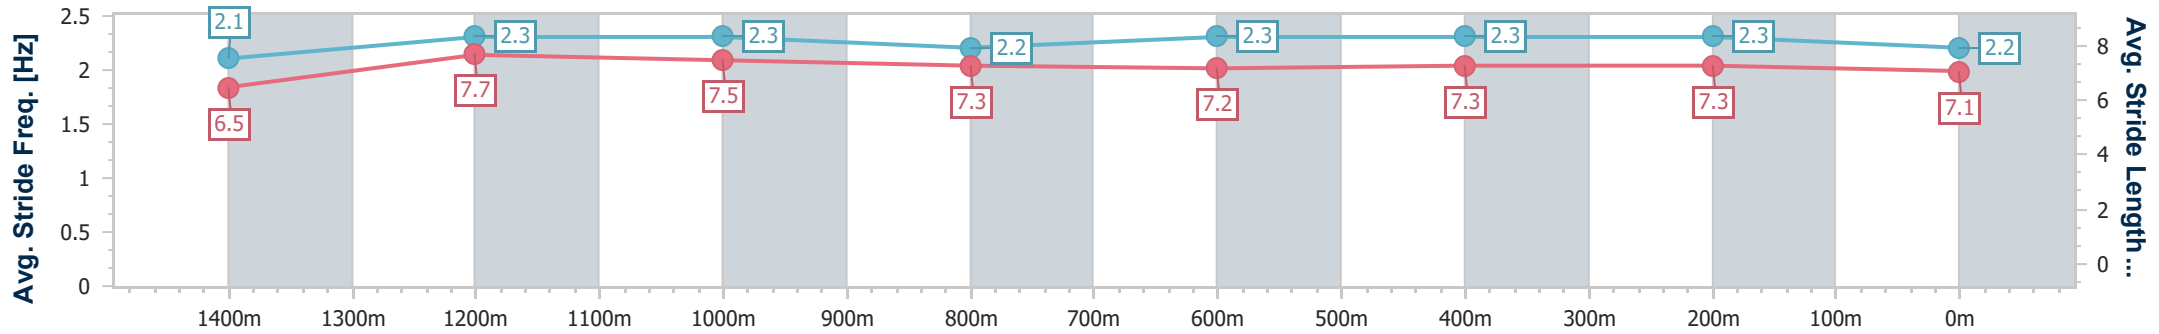

26 December 2022 - 17:12

Track Rating: Good 4, Weather: Fine, Rail Position: True

Section	Overall	1400m	1200m	1000m	800m	600m	400m	200m
Section Times	1:38.67 [1] (0:14.47)	1:24.20 [9] (0:11.34)	1:12.86 [9] (0:11.57)	1:01.29 [9] (0:12.31)	0:48.98 [9] (0:12.22)	0:36.76 [9] (0:12.16)	0:24.60 [9] (0:11.99)	0:12.61 [2] (0:12.61)
Average Speed [km/h]	49.8	63.9	62.4	58.8	59.6	60.0	60.1	57.1
Top Speed [km/h]	64.9	64.9	64.0	62.3	60.6	60.8	60.8	59.3
Avg. Dist. to Rail [m]	11.1	3.0	3.4	3.1	2.2	2.1	7.4	6.9
Avg. Stride Freq. [Hz]	2.1	2.3	2.3	2.2	2.3	2.3	2.3	2.2
Avg. Stride Length [m]	6.5	7.7	7.5	7.3	7.2	7.3	7.3	7.1