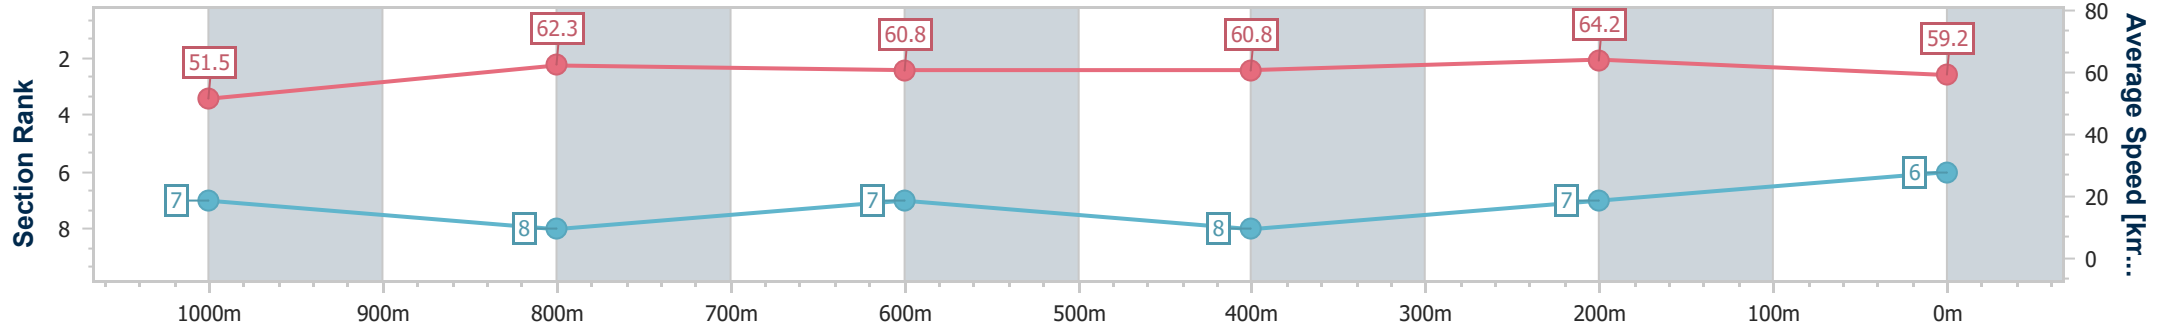

Horse/Jockey Name	Dealing's Done
Final Rank	6
Fastest Section Time (Section)	0:11.22 (400m)
Top Speed [km/h] (Section)	66.4 (1000m)
Race State	Finished

Sunshine Coast QLD Professional
Race 1: COASTLINE BMW X1 QTIS Three-Year-Old
BENCHMARK 65 Handicap - 1200m

26 December 2022 - 13:18

Track Rating: Soft 5, Weather: Fine, Rail Position: True

Section	Overall	1000m	800m	600m	400m	200m
Section Times	1:12.97 [6] (0:13.98)	0:58.99 [7] (0:11.66)	0:47.33 [8] (0:11.98)	0:35.35 [7] (0:11.98)	0:23.37 [8] (0:11.22)	0:12.15 [7] (0:12.15)
Average Speed [km/h]	51.5	62.3	60.8	60.8	64.2	59.2
Top Speed [km/h]	63.2	66.4	61.7	63.8	65.5	63.4
Avg. Dist. to Rail [m]	8.7	4.0	2.1	1.9	6.9	8.8
Avg. Stride Freq. [Hz]	2.3	2.3	2.3	2.3	2.4	2.3
Avg. Stride Length [m]	6.2	7.5	7.4	7.3	7.4	7.2

- [ ] Ranking at each section and finish
- -.-.- No data available at this section
- NA No data available