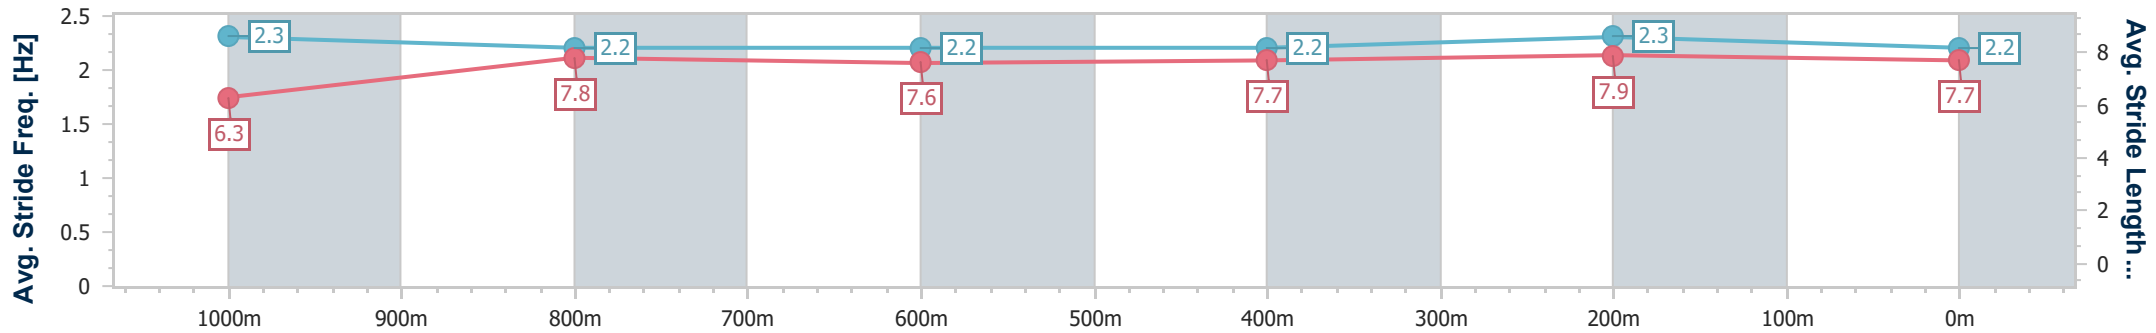

Horse/Jockey Name	Busting
Final Rank	1
Fastest Section Time (Section)	0:11.08 (400m)
Top Speed [km/h] (Section)	66.3 (Overall)
Race State	Finished

Sunshine Coast QLD Professional
Race 1: COASTLINE BMW X1 QTIS Three-Year-Old
BENCHMARK 65 Handicap - 1200m

26 December 2022 - 13:18

Track Rating: Soft 5, Weather: Fine, Rail Position: True

Section	Overall	1000m	800m	600m	400m	200m
Section Times	1:12.02 [1] (0:13.77)	0:58.25 [4] (0:11.50)	0:46.75 [4] (0:12.09)	0:34.66 [4] (0:11.97)	0:22.69 [3] (0:11.08)	0:11.61 [1] (0:11.61)
Average Speed [km/h]	52.3	63.0	60.2	60.4	64.9	62.1
Top Speed [km/h]	66.3	65.3	60.9	62.8	66.0	64.7
Avg. Dist. to Rail [m]	4.2	2.5	1.7	0.7	1.8	3.3
Avg. Stride Freq. [Hz]	2.3	2.2	2.2	2.2	2.3	2.2
Avg. Stride Length [m]	6.3	7.8	7.6	7.7	7.9	7.7

- [ ] Ranking at each section and finish
- -.-.-.- No data available at this section
- NA No data available