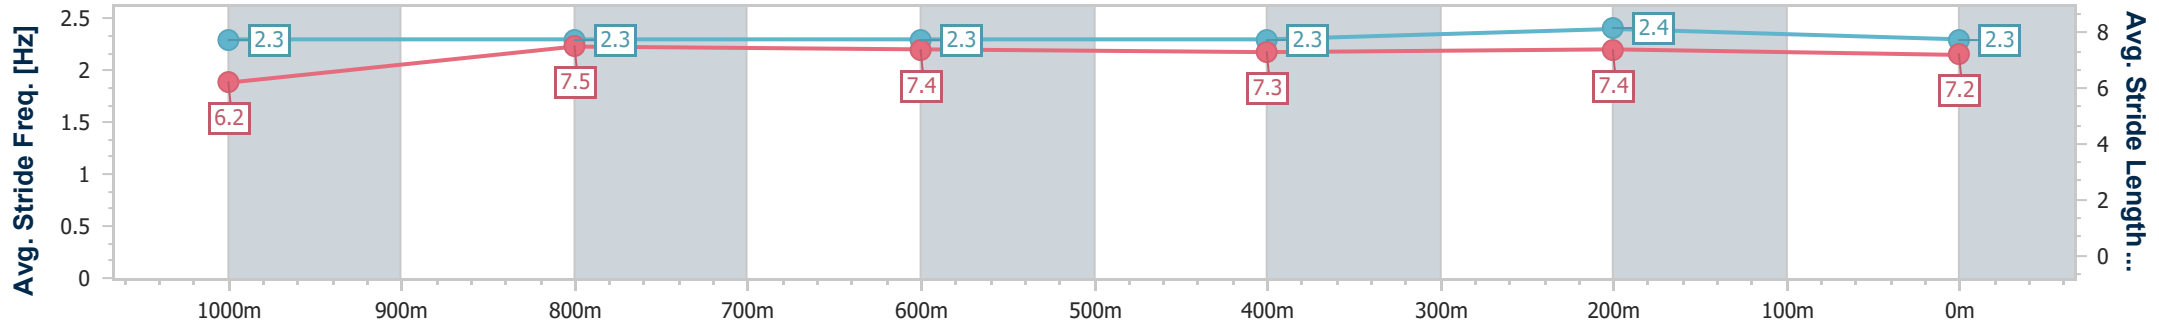

Horse/Jockey Name	Dealing's Done
Final Rank	6
Fastest Section Time (Section)	0:11.22 (400m)
Top Speed [km/h] (Section)	66.4 (1000m)
Race State	Finished

Sunshine Coast QLD Professional
Race 1: COASTLINE BMW X1 QTIS Three-Year-Old
BENCHMARK 65 Handicap - 1200m

26 December 2022 - 13:18

Track Rating: Soft 5, Weather: Fine, Rail Position: True

Section	Overall	1000m	800m	600m	400m	200m
Section Times	1:12.97 [6] (0:13.98)	0:58.99 [7] (0:11.66)	0:47.33 [8] (0:11.98)	0:35.35 [7] (0:11.98)	0:23.37 [8] (0:11.22)	0:12.15 [7] (0:12.15)
Average Speed [km/h]	51.5	62.3	60.8	60.8	64.2	59.2
Top Speed [km/h]	63.2	66.4	61.7	63.8	65.5	63.4
Avg. Dist. to Rail [m]	8.7	4.0	2.1	1.9	6.9	8.8
Avg. Stride Freq. [Hz]	2.3	2.3	2.3	2.3	2.4	2.3
Avg. Stride Length [m]	6.2	7.5	7.4	7.3	7.4	7.2

- [ ] Ranking at each section and finish
- -.-.- No data available at this section
- NA No data available