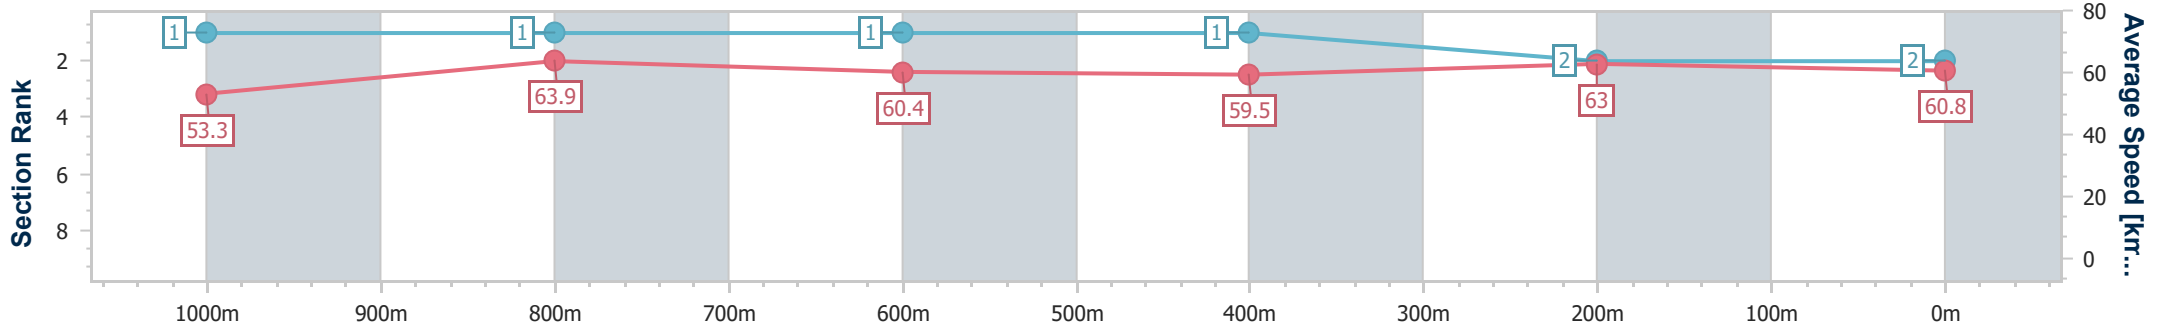

Horse/Jockey Name	Menari Magic
Final Rank	2
Fastest Section Time (Section)	0:11.33 (1000m)
Top Speed [km/h] (Section)	66.2 (1000m)
Race State	Finished

Sunshine Coast QLD Professional
Race 1: COASTLINE BMW X1 QTIS Three-Year-Old
BENCHMARK 65 Handicap - 1200m

26 December 2022 - 13:18

Track Rating: Soft 5, Weather: Fine, Rail Position: True

Section	Overall	1000m	800m	600m	400m	200m
Section Times	1:12.33 [2] (0:13.53)	0:58.80 [1] (0:11.33)	0:47.47 [1] (0:12.04)	0:35.43 [1] (0:12.17)	0:23.26 [1] (0:11.42)	0:11.84 [2] (0:11.84)
Average Speed [km/h]	53.3	63.9	60.4	59.5	63.0	60.8
Top Speed [km/h]	66.0	66.2	61.1	60.5	64.5	63.1
Avg. Dist. to Rail [m]	9.1	3.7	1.4	1.0	3.0	4.5
Avg. Stride Freq. [Hz]	2.3	2.3	2.2	2.2	2.3	2.3
Avg. Stride Length [m]	6.4	7.7	7.5	7.5	7.6	7.5

- [ ] Ranking at each section and finish
- -.-.- No data available at this section
- NA No data available