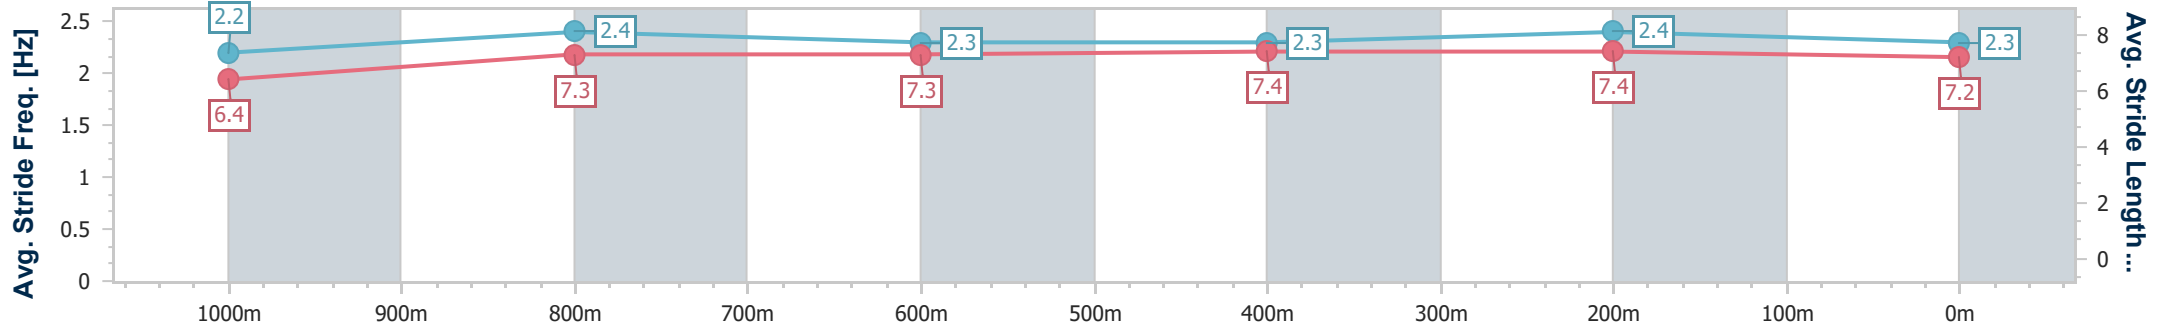

Horse/Jockey Name	Diana's Affair
Final Rank	3
Fastest Section Time (Section)	0:11.11 (400m)
Top Speed [km/h] (Section)	65.9 (1000m)
Race State	Finished

Sunshine Coast QLD Professional
Race 1: COASTLINE BMW X1 QTIS Three-Year-Old
BENCHMARK 65 Handicap - 1200m

26 December 2022 - 13:18

Track Rating: Soft 5, Weather: Fine, Rail Position: True

Section	Overall	1000m	800m	600m	400m	200m
Section Times	1:12.60 [3] (0:14.05)	0:58.55 [8] (0:11.61)	0:46.94 [7] (0:12.12)	0:34.82 [8] (0:11.88)	0:22.94 [6] (0:11.11)	0:11.83 [4] (0:11.83)
Average Speed [km/h]	51.3	62.4	59.9	61.0	64.8	60.9
Top Speed [km/h]	64.1	65.9	61.0	64.7	65.8	63.5
Avg. Dist. to Rail [m]	5.3	3.2	1.7	0.9	3.3	5.7
Avg. Stride Freq. [Hz]	2.2	2.4	2.3	2.3	2.4	2.3
Avg. Stride Length [m]	6.4	7.3	7.3	7.4	7.4	7.2

- [ ] Ranking at each section and finish
- -.-.-.- No data available at this section
- NA No data available