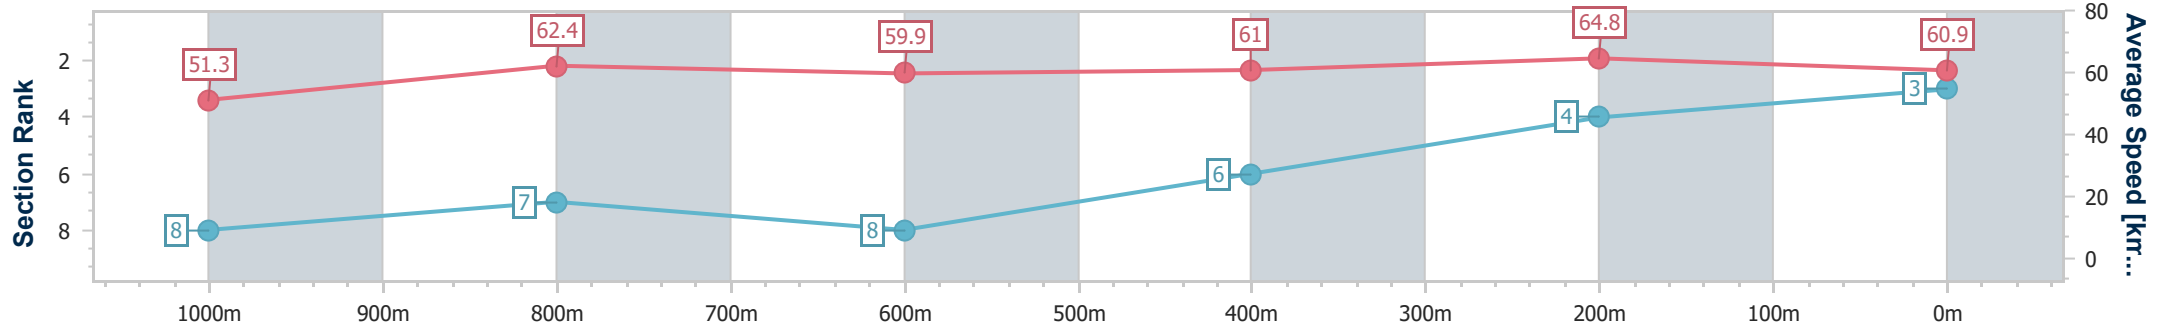

Horse/Jockey Name	Diana's Affair
Final Rank	3
Fastest Section Time (Section)	0:11.11 (400m)
Top Speed [km/h] (Section)	65.9 (1000m)
Race State	Finished

Sunshine Coast QLD Professional
Race 1: COASTLINE BMW X1 QTIS Three-Year-Old
BENCHMARK 65 Handicap - 1200m

26 December 2022 - 13:18

Track Rating: Soft 5, Weather: Fine, Rail Position: True

Section	Overall	1000m	800m	600m	400m	200m
Section Times	1:12.60 [3] (0:14.05)	0:58.55 [8] (0:11.61)	0:46.94 [7] (0:12.12)	0:34.82 [8] (0:11.88)	0:22.94 [6] (0:11.11)	0:11.83 [4] (0:11.83)
Average Speed [km/h]	51.3	62.4	59.9	61.0	64.8	60.9
Top Speed [km/h]	64.1	65.9	61.0	64.7	65.8	63.5
Avg. Dist. to Rail [m]	5.3	3.2	1.7	0.9	3.3	5.7
Avg. Stride Freq. [Hz]	2.2	2.4	2.3	2.3	2.4	2.3
Avg. Stride Length [m]	6.4	7.3	7.3	7.4	7.4	7.2

- [ ] Ranking at each section and finish
- -.-.-.- No data available at this section
- NA No data available