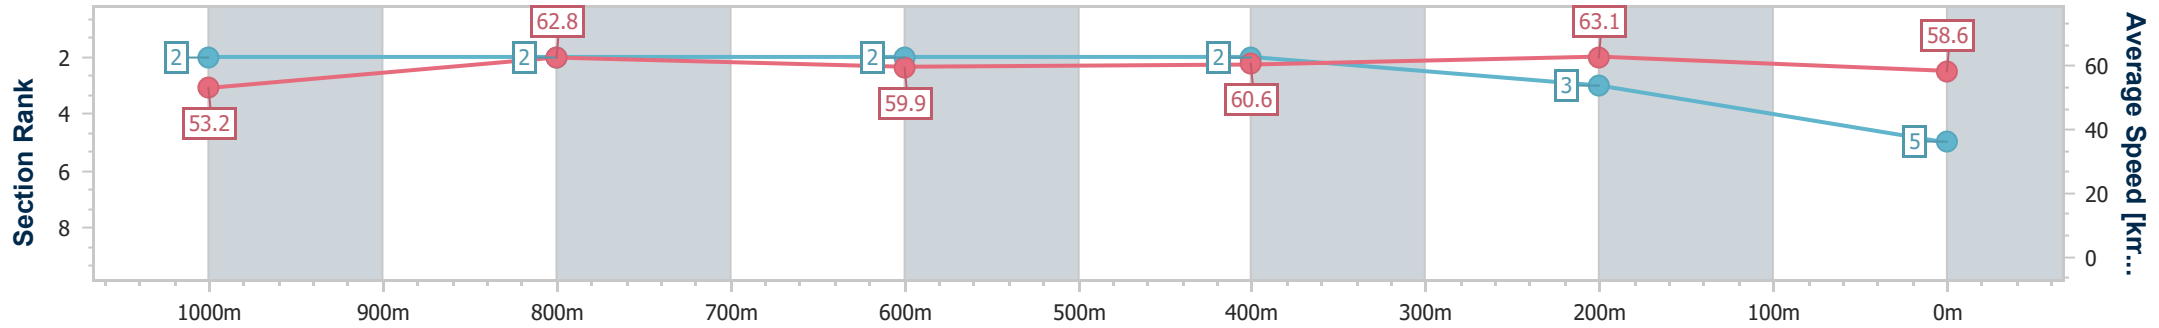

Horse/Jockey Name	Quirin
Final Rank	5
Fastest Section Time (Section)	0:11.39 (400m)
Top Speed [km/h] (Section)	65.3 (Overall)
Race State	Finished

Sunshine Coast QLD Professional
Race 1: COASTLINE BMW X1 QTIS Three-Year-Old
BENCHMARK 65 Handicap - 1200m

26 December 2022 - 13:18

Track Rating: Soft 5, Weather: Fine, Rail Position: True

Section	Overall	1000m	800m	600m	400m	200m
Section Times	1:12.90 [5] (0:13.55)	0:59.35 [2] (0:11.51)	0:47.84 [2] (0:12.14)	0:35.70 [2] (0:12.02)	0:23.68 [2] (0:11.39)	0:12.29 [3] (0:12.29)
Average Speed [km/h]	53.2	62.8	59.9	60.6	63.1	58.6
Top Speed [km/h]	65.3	65.3	60.6	61.4	64.8	62.2
Avg. Dist. to Rail [m]	5.2	2.1	1.7	1.8	5.4	5.3
Avg. Stride Freq. [Hz]	2.5	2.6	2.5	2.5	2.6	2.4
Avg. Stride Length [m]	5.9	6.7	6.7	6.8	6.8	6.7

- [ ] Ranking at each section and finish
- -.-.- No data available at this section
- NA No data available