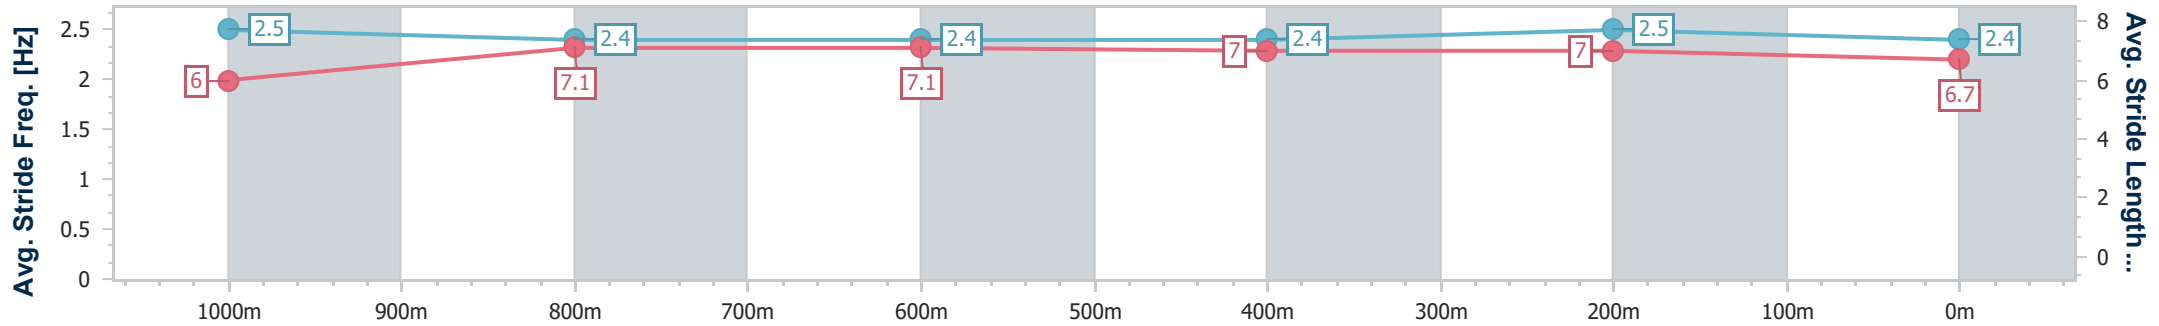

Horse/Jockey Name	Spill The Tears
Final Rank	7
Fastest Section Time (Section)	0:11.48 (400m)
Top Speed [km/h] (Section)	66.0 (Overall)
Race State	Finished

Sunshine Coast QLD Professional
Race 1: COASTLINE BMW X1 QTIS Three-Year-Old
BENCHMARK 65 Handicap - 1200m

26 December 2022 - 13:18

Track Rating: Soft 5, Weather: Fine, Rail Position: True

Section	Overall	1000m	800m	600m	400m	200m
Section Times	1:13.67 [7] (0:13.59)	1:00.08 [3] (0:11.64)	0:48.44 [3] (0:12.13)	0:36.31 [3] (0:12.11)	0:24.20 [4] (0:11.48)	0:12.72 [6] (0:12.72)
Average Speed [km/h]	53.1	62.3	61.2	61.0	62.7	56.6
Top Speed [km/h]	66.0	64.1	64.1	62.5	63.2	60.9
Avg. Dist. to Rail [m]	7.8	3.7	5.1	4.3	5.5	4.7
Avg. Stride Freq. [Hz]	2.5	2.4	2.4	2.4	2.5	2.4
Avg. Stride Length [m]	6.0	7.1	7.1	7.0	7.0	6.7

- [ ] Ranking at each section and finish
- -.-.- No data available at this section
- NA No data available