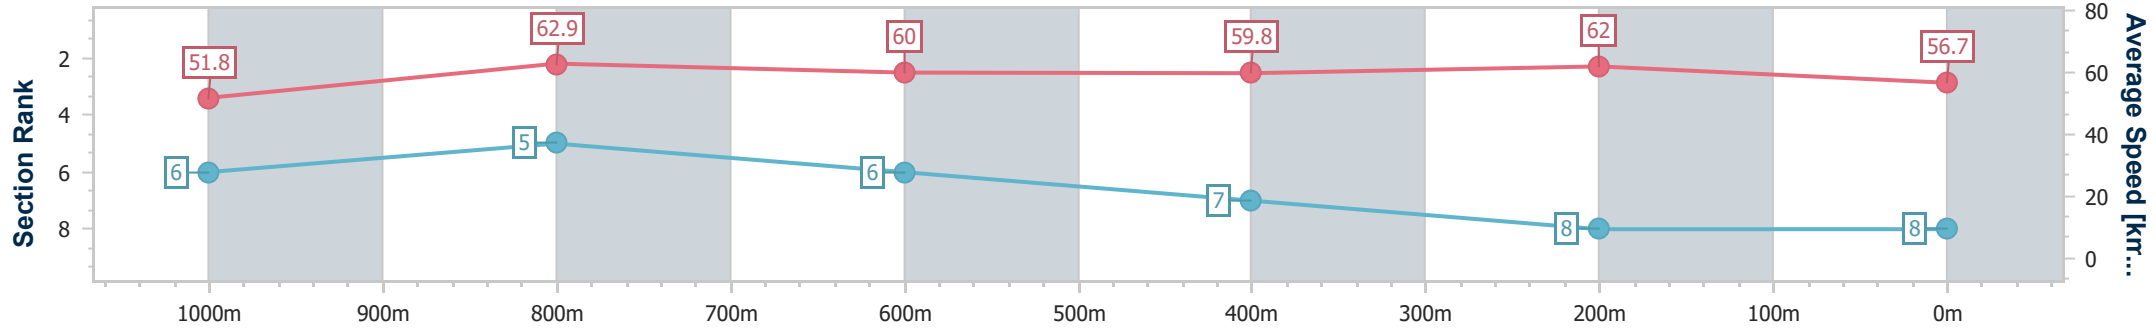

- [] Ranking at each section and finish
- .-.- No data available at this section
- NA No data available

Horse/Jockey Name	Possover
Final Rank	8
Fastest Section Time (Section)	0:11.51 (1000m)
Top Speed [km/h] (Section)	66.4 (Overall)
Race State	Finished

Sunshine Coast QLD Professional
 Race 1: COASTLINE BMW X1 QTIS Three-Year-Old
 BENCHMARK 65 Handicap - 1200m

26 December 2022 - 13:18

Track Rating: Soft 5, Weather: Fine, Rail Position: True

Section	Overall	1000m	800m	600m	400m	200m
Section Times	1:13.94 [8] (0:13.95)	0:59.99 [6] (0:11.51)	0:48.48 [5] (0:12.09)	0:36.39 [6] (0:12.07)	0:24.32 [7] (0:11.62)	0:12.70 [8] (0:12.70)
Average Speed [km/h]	51.8	62.9	60.0	59.8	62.0	56.7
Top Speed [km/h]	66.4	65.0	60.9	61.6	63.0	60.6
Avg. Dist. to Rail [m]	3.5	2.2	1.3	0.5	0.7	2.7
Avg. Stride Freq. [Hz]	2.3	2.3	2.3	2.3	2.3	2.2
Avg. Stride Length [m]	6.2	7.4	7.4	7.3	7.5	7.1