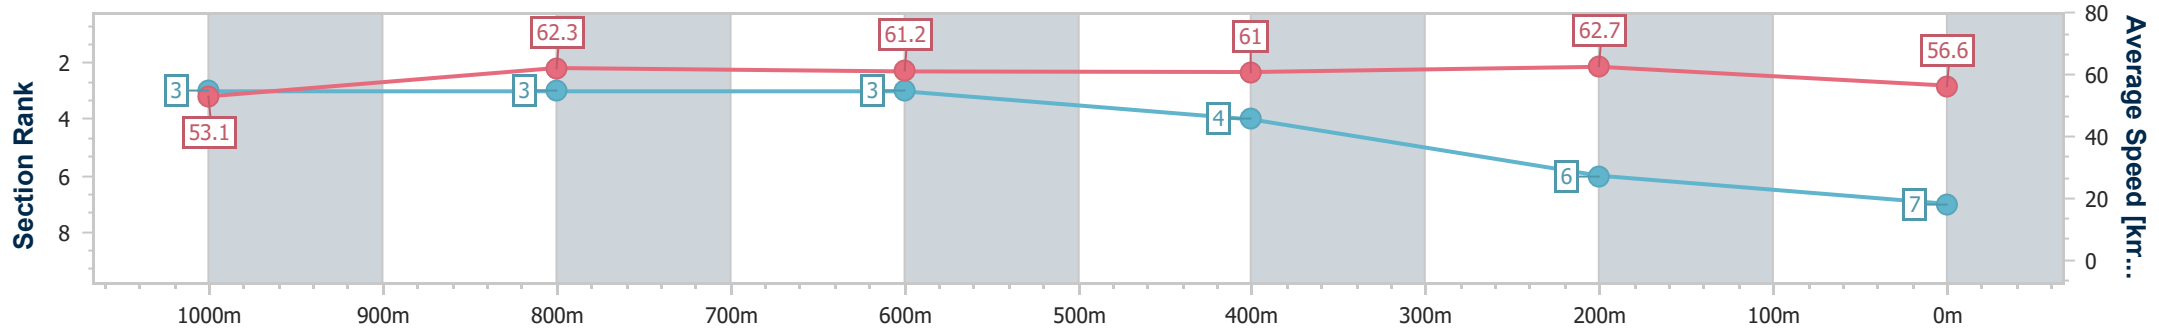

- [] Ranking at each section and finish
- .-.- No data available at this section
- NA No data available

Horse/Jockey Name	Spill The Tears
Final Rank	7
Fastest Section Time (Section)	0:11.48 (400m)
Top Speed [km/h] (Section)	66.0 (Overall)
Race State	Finished

Sunshine Coast QLD Professional
 Race 1: COASTLINE BMW X1 QTIS Three-Year-Old
 BENCHMARK 65 Handicap - 1200m

26 December 2022 - 13:18

Track Rating: Soft 5, Weather: Fine, Rail Position: True

Section	Overall	1000m	800m	600m	400m	200m
Section Times	1:13.67 [7] (0:13.59)	1:00.08 [3] (0:11.64)	0:48.44 [3] (0:12.13)	0:36.31 [3] (0:12.11)	0:24.20 [4] (0:11.48)	0:12.72 [6] (0:12.72)
Average Speed [km/h]	53.1	62.3	61.2	61.0	62.7	56.6
Top Speed [km/h]	66.0	64.1	64.1	62.5	63.2	60.9
Avg. Dist. to Rail [m]	7.8	3.7	5.1	4.3	5.5	4.7
Avg. Stride Freq. [Hz]	2.5	2.4	2.4	2.4	2.5	2.4
Avg. Stride Length [m]	6.0	7.1	7.1	7.0	7.0	6.7