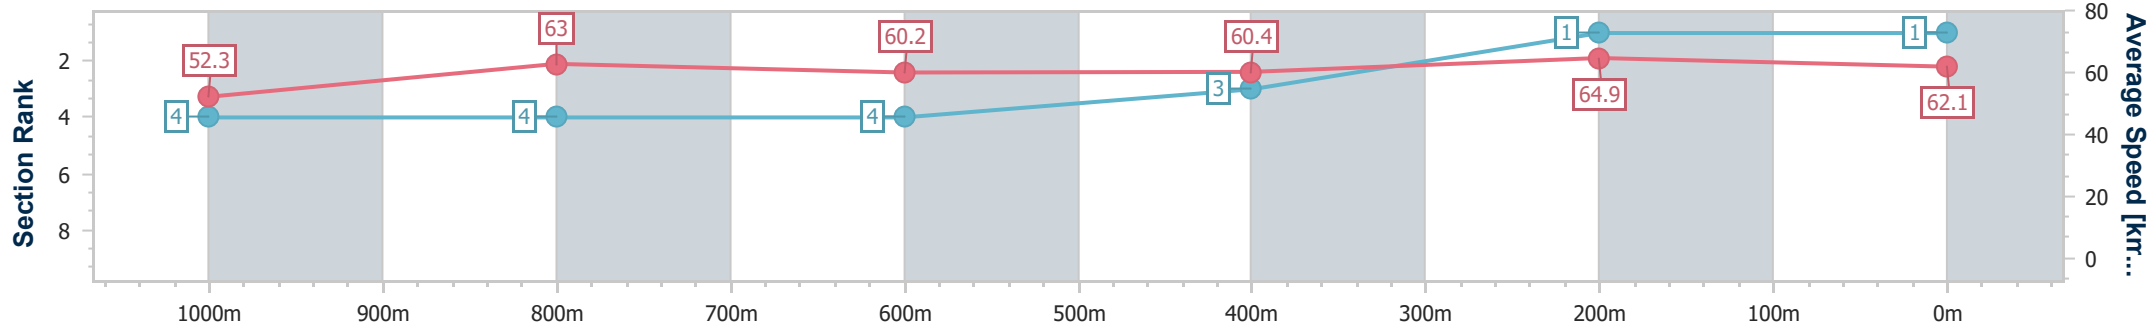

Horse/Jockey Name	Busting
Final Rank	1
Fastest Section Time (Section)	0:11.08 (400m)
Top Speed [km/h] (Section)	66.3 (Overall)
Race State	Finished

Sunshine Coast QLD Professional
Race 1: COASTLINE BMW X1 QTIS Three-Year-Old
BENCHMARK 65 Handicap - 1200m

26 December 2022 - 13:18

Track Rating: Soft 5, Weather: Fine, Rail Position: True

Section	Overall	1000m	800m	600m	400m	200m
Section Times	1:12.02 [1] (0:13.77)	0:58.25 [4] (0:11.50)	0:46.75 [4] (0:12.09)	0:34.66 [4] (0:11.97)	0:22.69 [3] (0:11.08)	0:11.61 [1] (0:11.61)
Average Speed [km/h]	52.3	63.0	60.2	60.4	64.9	62.1
Top Speed [km/h]	66.3	65.3	60.9	62.8	66.0	64.7
Avg. Dist. to Rail [m]	4.2	2.5	1.7	0.7	1.8	3.3
Avg. Stride Freq. [Hz]	2.3	2.2	2.2	2.2	2.3	2.2
Avg. Stride Length [m]	6.3	7.8	7.6	7.7	7.9	7.7

- [ ] Ranking at each section and finish
- -.-.-.- No data available at this section
- NA No data available