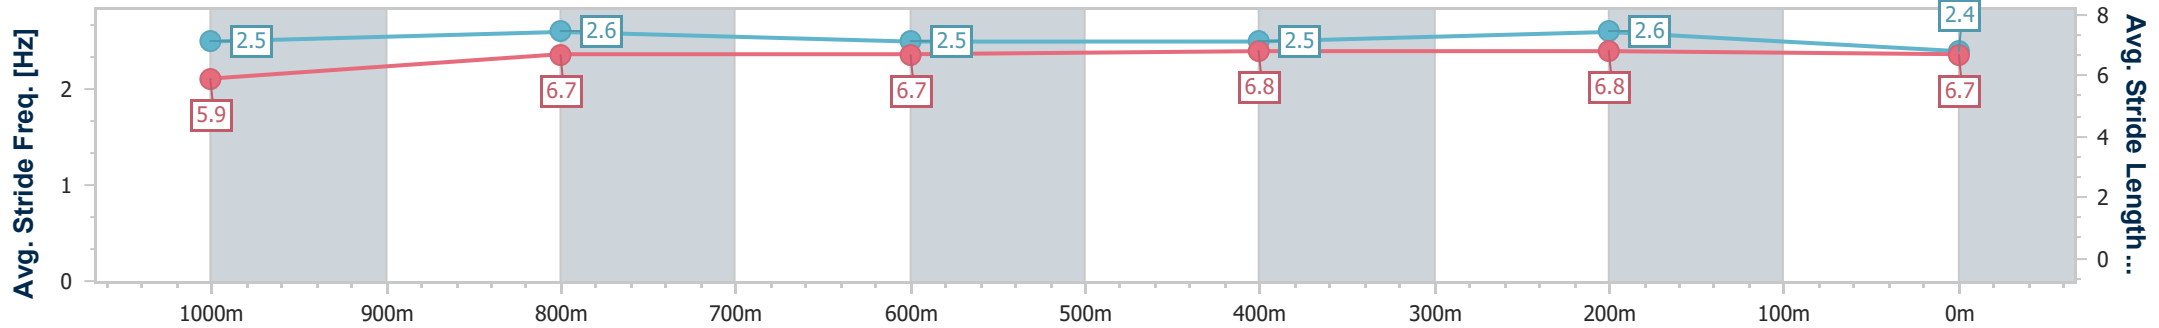

Horse/Jockey Name	Quirin
Final Rank	5
Fastest Section Time (Section)	0:11.39 (400m)
Top Speed [km/h] (Section)	65.3 (Overall)
Race State	Finished

Sunshine Coast QLD Professional
Race 1: COASTLINE BMW X1 QTIS Three-Year-Old
BENCHMARK 65 Handicap - 1200m

26 December 2022 - 13:18

Track Rating: Soft 5, Weather: Fine, Rail Position: True

Section	Overall	1000m	800m	600m	400m	200m
Section Times	1:12.90 [5] (0:13.55)	0:59.35 [2] (0:11.51)	0:47.84 [2] (0:12.14)	0:35.70 [2] (0:12.02)	0:23.68 [2] (0:11.39)	0:12.29 [3] (0:12.29)
Average Speed [km/h]	53.2	62.8	59.9	60.6	63.1	58.6
Top Speed [km/h]	65.3	65.3	60.6	61.4	64.8	62.2
Avg. Dist. to Rail [m]	5.2	2.1	1.7	1.8	5.4	5.3
Avg. Stride Freq. [Hz]	2.5	2.6	2.5	2.5	2.6	2.4
Avg. Stride Length [m]	5.9	6.7	6.7	6.8	6.8	6.7

- [ ] Ranking at each section and finish
- -.-.- No data available at this section
- NA No data available