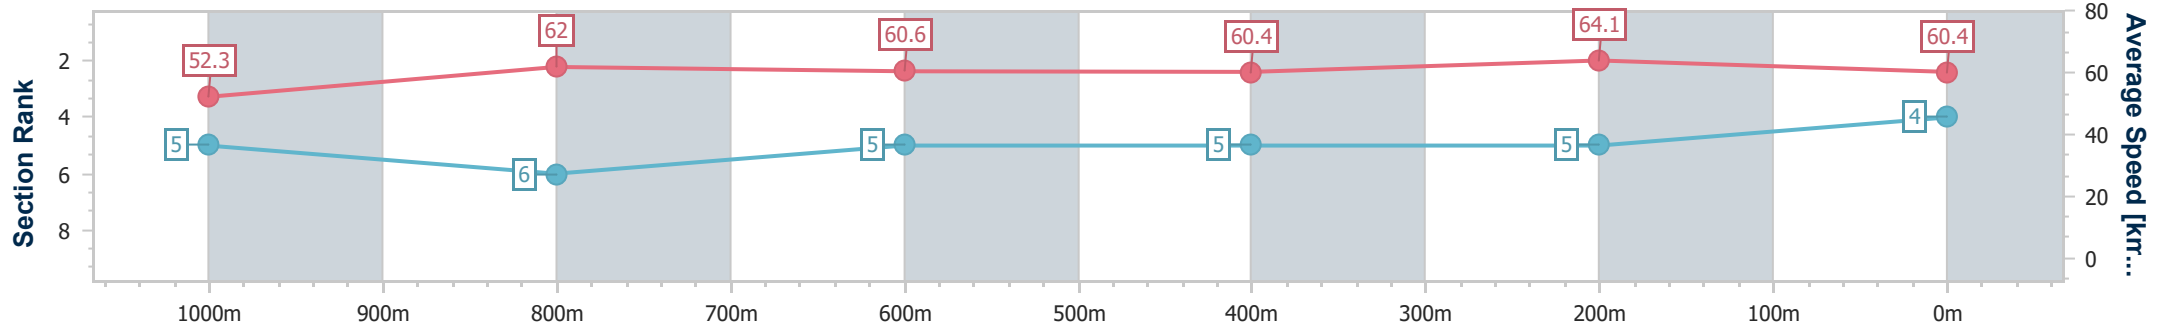

Horse/Jockey Name	War Too All
Final Rank	4
Fastest Section Time (Section)	0:11.25 (400m)
Top Speed [km/h] (Section)	66.3 (400m)
Race State	Finished

Sunshine Coast QLD Professional
Race 1: COASTLINE BMW X1 QTIS Three-Year-Old
BENCHMARK 65 Handicap - 1200m

26 December 2022 - 13:18

Track Rating: Soft 5, Weather: Fine, Rail Position: True

Section	Overall	1000m	800m	600m	400m	200m
Section Times	1:12.69 [4] (0:13.78)	0:58.91 [5] (0:11.70)	0:47.21 [6] (0:11.99)	0:35.22 [5] (0:12.06)	0:23.16 [5] (0:11.25)	0:11.91 [5] (0:11.91)
Average Speed [km/h]	52.3	62.0	60.6	60.4	64.1	60.4
Top Speed [km/h]	62.4	65.8	62.4	61.7	66.3	64.7
Avg. Dist. to Rail [m]	6.3	3.4	1.8	1.9	5.9	7.4
Avg. Stride Freq. [Hz]	2.3	2.4	2.4	2.4	2.5	2.4
Avg. Stride Length [m]	6.1	7.1	7.1	7.0	7.1	7.0

- [ ] Ranking at each section and finish
- -.-.- No data available at this section
- NA No data available