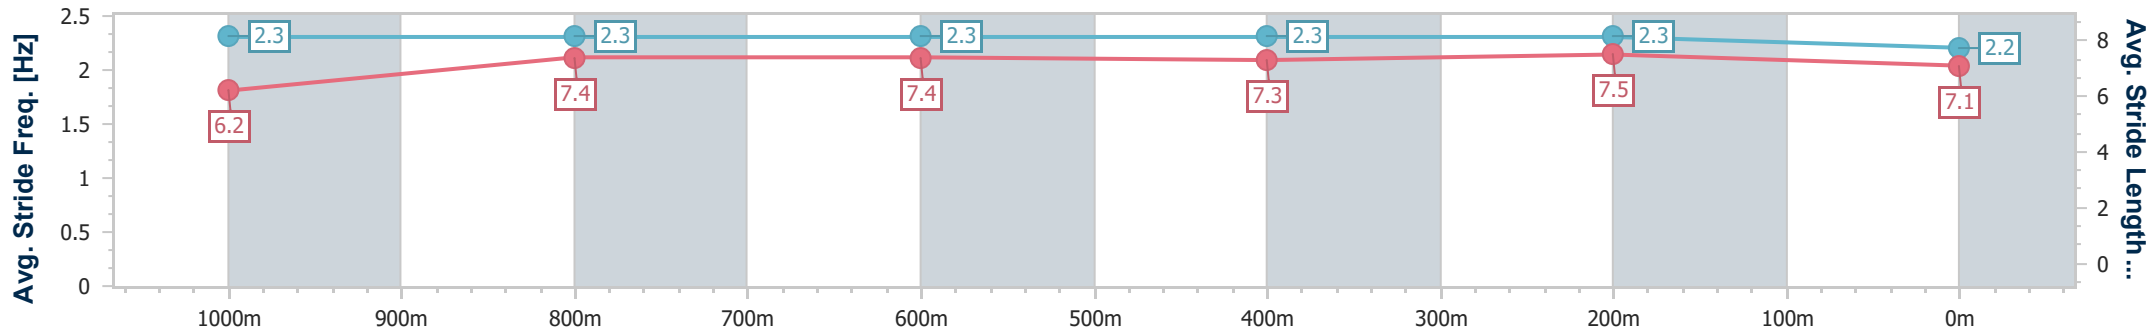

- [] Ranking at each section and finish
- .-.- No data available at this section
- NA No data available

Horse/Jockey Name	Possover
Final Rank	8
Fastest Section Time (Section)	0:11.51 (1000m)
Top Speed [km/h] (Section)	66.4 (Overall)
Race State	Finished

Sunshine Coast QLD Professional
 Race 1: COASTLINE BMW X1 QTIS Three-Year-Old
 BENCHMARK 65 Handicap - 1200m

26 December 2022 - 13:18

Track Rating: Soft 5, Weather: Fine, Rail Position: True

Section	Overall	1000m	800m	600m	400m	200m
Section Times	1:13.94 [8] (0:13.95)	0:59.99 [6] (0:11.51)	0:48.48 [5] (0:12.09)	0:36.39 [6] (0:12.07)	0:24.32 [7] (0:11.62)	0:12.70 [8] (0:12.70)
Average Speed [km/h]	51.8	62.9	60.0	59.8	62.0	56.7
Top Speed [km/h]	66.4	65.0	60.9	61.6	63.0	60.6
Avg. Dist. to Rail [m]	3.5	2.2	1.3	0.5	0.7	2.7
Avg. Stride Freq. [Hz]	2.3	2.3	2.3	2.3	2.3	2.2
Avg. Stride Length [m]	6.2	7.4	7.4	7.3	7.5	7.1

- [] Ranking at each section and finish
- .-.- No data available at this section
- NA No data available