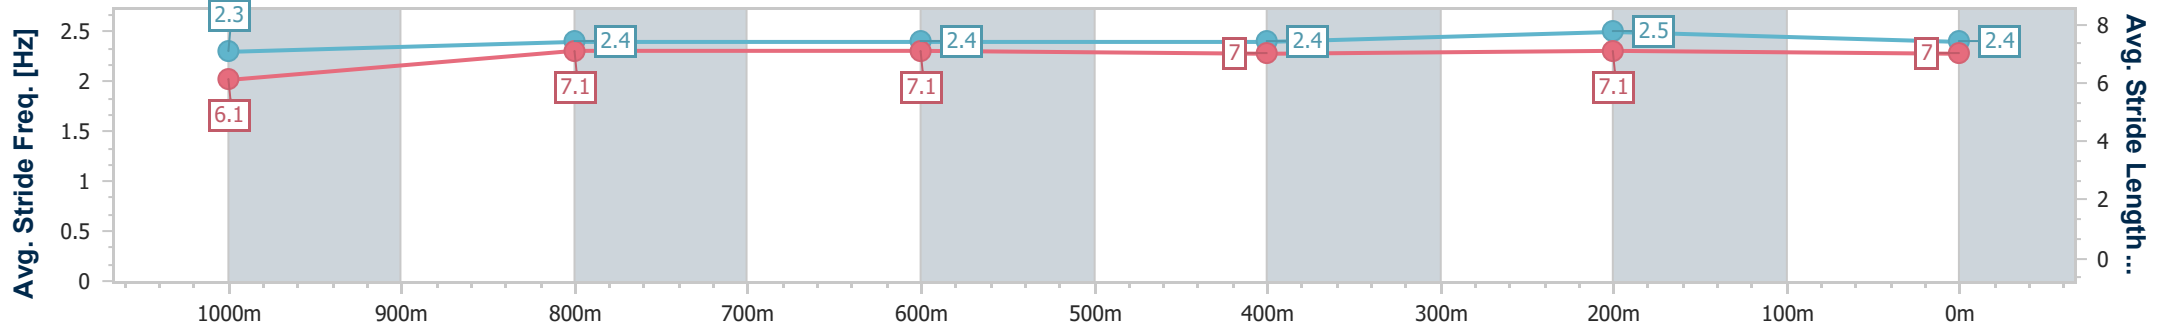

Horse/Jockey Name	War Too All
Final Rank	4
Fastest Section Time (Section)	0:11.25 (400m)
Top Speed [km/h] (Section)	66.3 (400m)
Race State	Finished

Sunshine Coast QLD Professional
Race 1: COASTLINE BMW X1 QTIS Three-Year-Old
BENCHMARK 65 Handicap - 1200m

26 December 2022 - 13:18

Track Rating: Soft 5, Weather: Fine, Rail Position: True

Section	Overall	1000m	800m	600m	400m	200m
Section Times	1:12.69 [4] (0:13.78)	0:58.91 [5] (0:11.70)	0:47.21 [6] (0:11.99)	0:35.22 [5] (0:12.06)	0:23.16 [5] (0:11.25)	0:11.91 [5] (0:11.91)
Average Speed [km/h]	52.3	62.0	60.6	60.4	64.1	60.4
Top Speed [km/h]	62.4	65.8	62.4	61.7	66.3	64.7
Avg. Dist. to Rail [m]	6.3	3.4	1.8	1.9	5.9	7.4
Avg. Stride Freq. [Hz]	2.3	2.4	2.4	2.4	2.5	2.4
Avg. Stride Length [m]	6.1	7.1	7.1	7.0	7.1	7.0

- [ ] Ranking at each section and finish
- -.-.- No data available at this section
- NA No data available