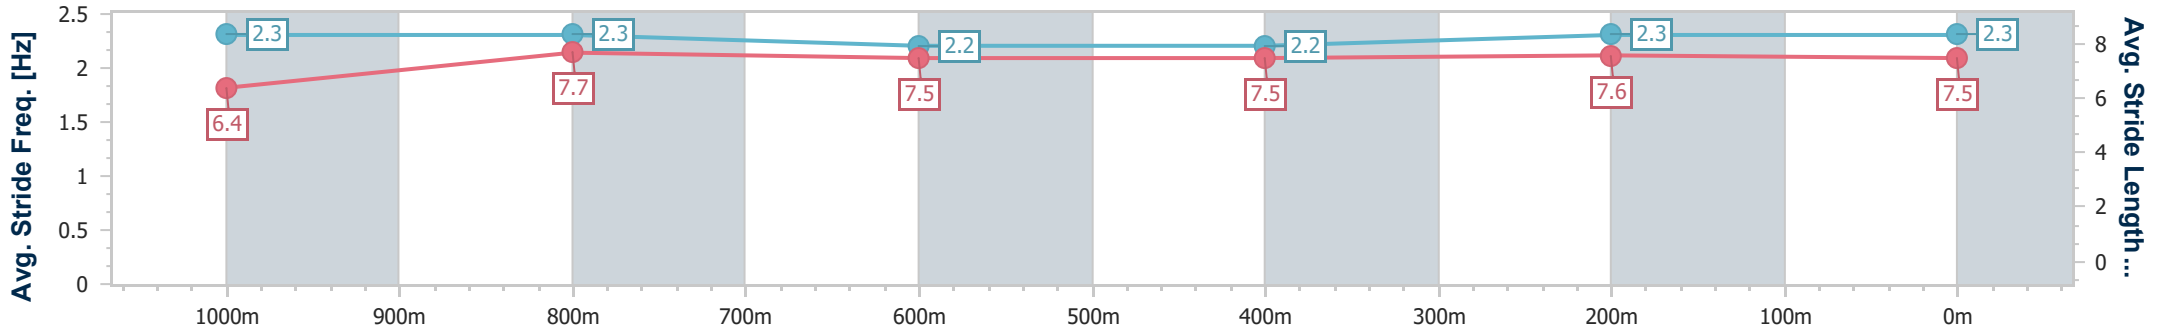

Horse/Jockey Name	Menari Magic
Final Rank	2
Fastest Section Time (Section)	0:11.33 (1000m)
Top Speed [km/h] (Section)	66.2 (1000m)
Race State	Finished

Sunshine Coast QLD Professional
Race 1: COASTLINE BMW X1 QTIS Three-Year-Old
BENCHMARK 65 Handicap - 1200m

26 December 2022 - 13:18

Track Rating: Soft 5, Weather: Fine, Rail Position: True

Section	Overall	1000m	800m	600m	400m	200m
Section Times	1:12.33 [2] (0:13.53)	0:58.80 [1] (0:11.33)	0:47.47 [1] (0:12.04)	0:35.43 [1] (0:12.17)	0:23.26 [1] (0:11.42)	0:11.84 [2] (0:11.84)
Average Speed [km/h]	53.3	63.9	60.4	59.5	63.0	60.8
Top Speed [km/h]	66.0	66.2	61.1	60.5	64.5	63.1
Avg. Dist. to Rail [m]	9.1	3.7	1.4	1.0	3.0	4.5
Avg. Stride Freq. [Hz]	2.3	2.3	2.2	2.2	2.3	2.3
Avg. Stride Length [m]	6.4	7.7	7.5	7.5	7.6	7.5

- [ ] Ranking at each section and finish
- -.-.- No data available at this section
- NA No data available