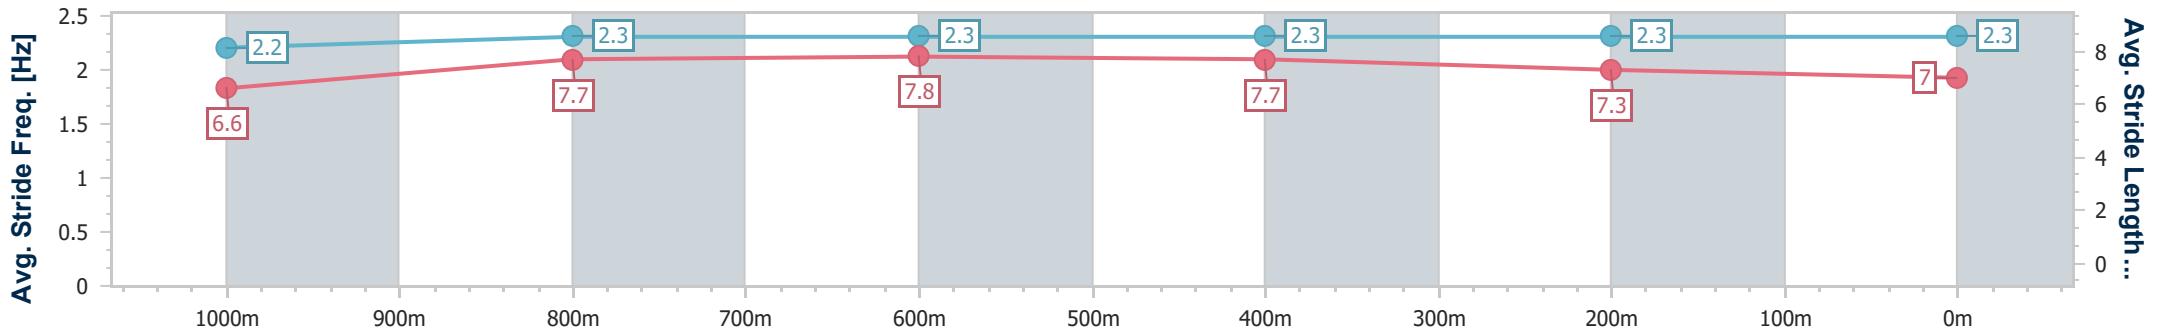

### Toowoomba QLD Professional

Race 4: WIN TELEVISION Maiden Plate - 1125m

24 December 2022 - 14:17

Track Rating: Good 4, Weather: Fine, Rail Position: +4m Entire

Section	Overall	1000m	800m	600m	400m	200m
Section Times	1:07.94 [6] (0:08.72)	0:59.22 [3] (0:11.24)	0:47.98 [5] (0:11.31)	0:36.67 [5] (0:11.87)	0:24.80 [6] (0:12.27)	0:12.53 [6] (0:12.53)
Average Speed [km/h]	51.7	64.1	64.1	61.8	59.6	57.3
Top Speed [km/h]	63.0	65.1	65.2	63.7	60.7	59.5
Avg. Dist. to Rail [m]	1.1	0.9	2.5	3.9	4.1	3.1
Avg. Stride Freq. [Hz]	2.2	2.3	2.3	2.3	2.3	2.3
Avg. Stride Length [m]	6.6	7.7	7.8	7.7	7.3	7.0