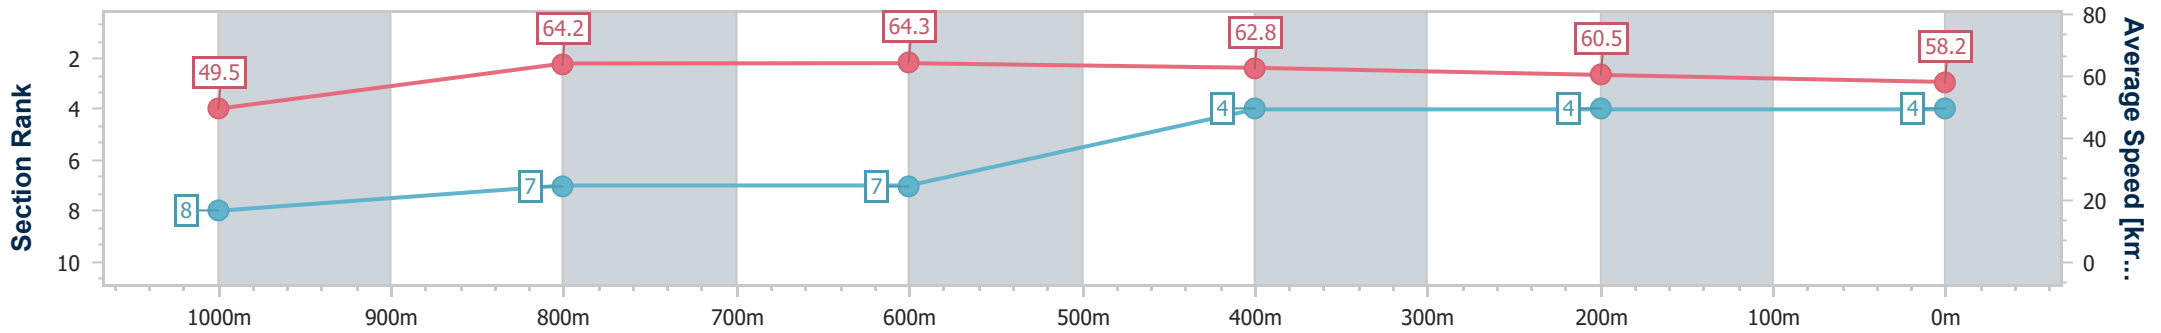

### Toowoomba QLD Professional

Race 4: WIN TELEVISION Maiden Plate - 1125m

24 December 2022 - 14:17

Track Rating: Good 4, Weather: Fine, Rail Position: +4m Entire

Section	Overall	1000m	800m	600m	400m	200m
Section Times	1:07.18 [4] (0:09.09)	0:58.09 [8] (0:11.16)	0:46.93 [7] (0:11.17)	0:35.76 [7] (0:11.48)	0:24.28 [4] (0:11.94)	0:12.34 [4] (0:12.34)
Average Speed [km/h]	49.5	64.2	64.3	62.8	60.5	58.2
Top Speed [km/h]	60.2	67.0	66.3	64.4	61.4	59.9
Avg. Dist. to Rail [m]	1.5	1.5	0.7	0.2	1.1	1.9
Avg. Stride Freq. [Hz]	2.3	2.6	2.5	2.5	2.5	2.4
Avg. Stride Length [m]	6.1	7.0	7.0	6.9	6.8	6.8