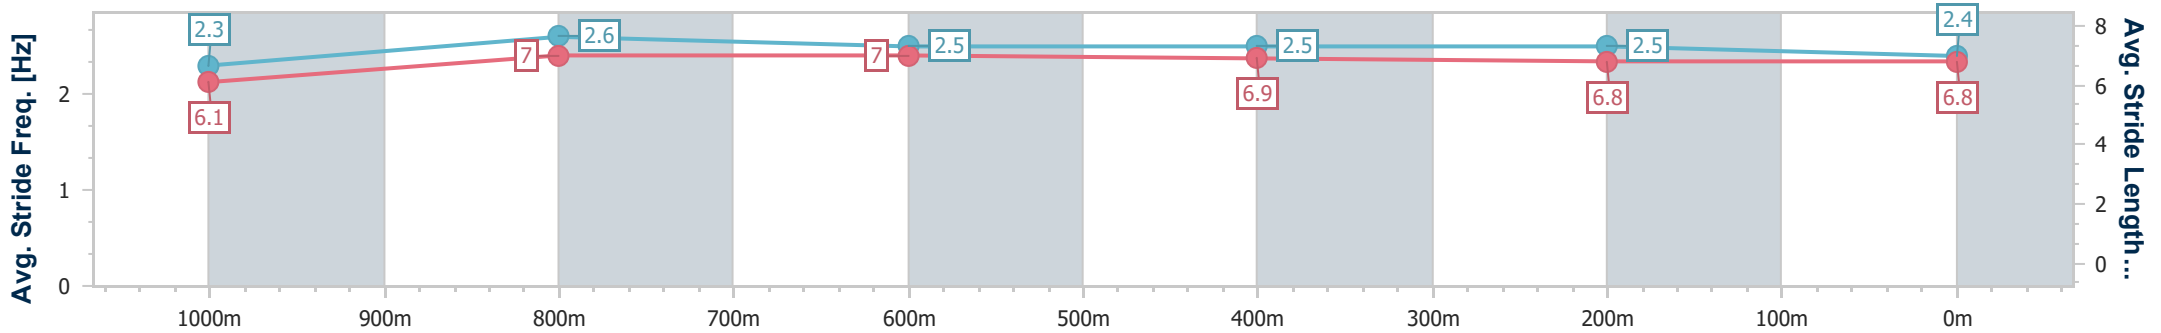

### Toowoomba QLD Professional

Race 4: WIN TELEVISION Maiden Plate - 1125m

24 December 2022 - 14:17

Track Rating: Good 4, Weather: Fine, Rail Position: +4m Entire

Section	Overall	1000m	800m	600m	400m	200m
Section Times	1:07.18 [4] (0:09.09)	0:58.09 [8] (0:11.16)	0:46.93 [7] (0:11.17)	0:35.76 [7] (0:11.48)	0:24.28 [4] (0:11.94)	0:12.34 [4] (0:12.34)
Average Speed [km/h]	49.5	64.2	64.3	62.8	60.5	58.2
Top Speed [km/h]	60.2	67.0	66.3	64.4	61.4	59.9
Avg. Dist. to Rail [m]	1.5	1.5	0.7	0.2	1.1	1.9
Avg. Stride Freq. [Hz]	2.3	2.6	2.5	2.5	2.5	2.4
Avg. Stride Length [m]	6.1	7.0	7.0	6.9	6.8	6.8