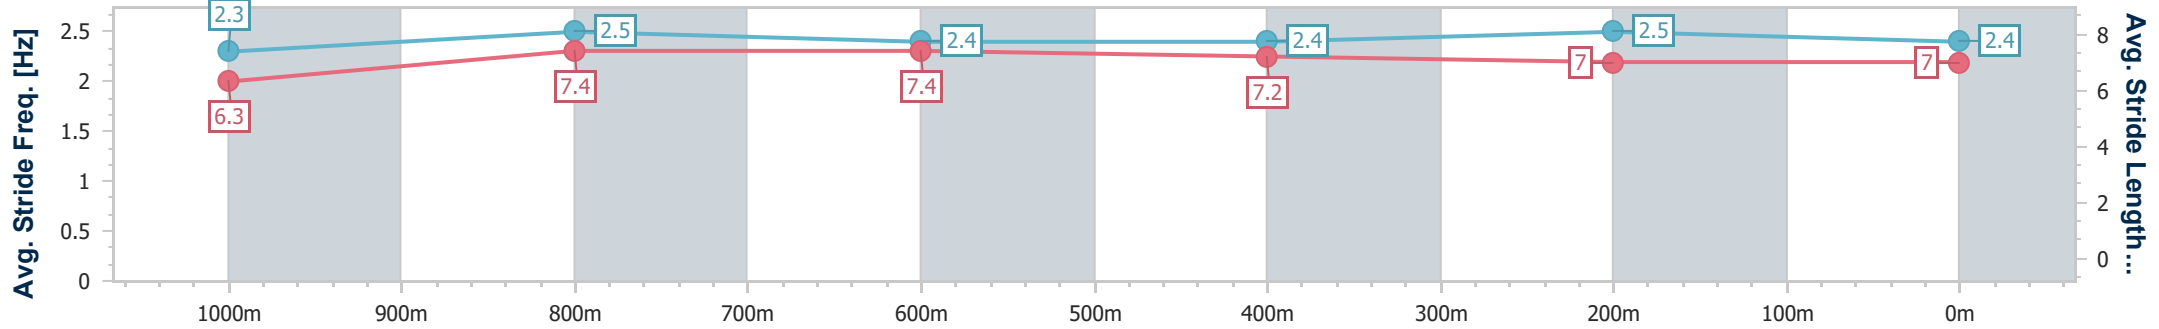

Race 4: WIN TELEVISION Maiden Plate - 1125m

24 December 2022 - 14:17

Track Rating: Good 4, Weather: Fine, Rail Position: +4m Entire

Section	Overall	1000m	800m	600m	400m	200m
Section Times	1:06.26 [1] (0:08.90)	0:57.36 [6] (0:10.78)	0:46.58 [1] (0:11.19)	0:35.39 [2] (0:11.66)	0:23.73 [2] (0:11.75)	0:11.98 [2] (0:11.98)
Average Speed [km/h]	50.8	66.8	64.5	62.9	62.2	59.9
Top Speed [km/h]	64.7	68.0	67.5	64.0	63.8	61.4
Avg. Dist. to Rail [m]	6.3	0.4	1.3	3.2	4.7	5.9
Avg. Stride Freq. [Hz]	2.3	2.5	2.4	2.4	2.5	2.4
Avg. Stride Length [m]	6.3	7.4	7.4	7.2	7.0	7.0