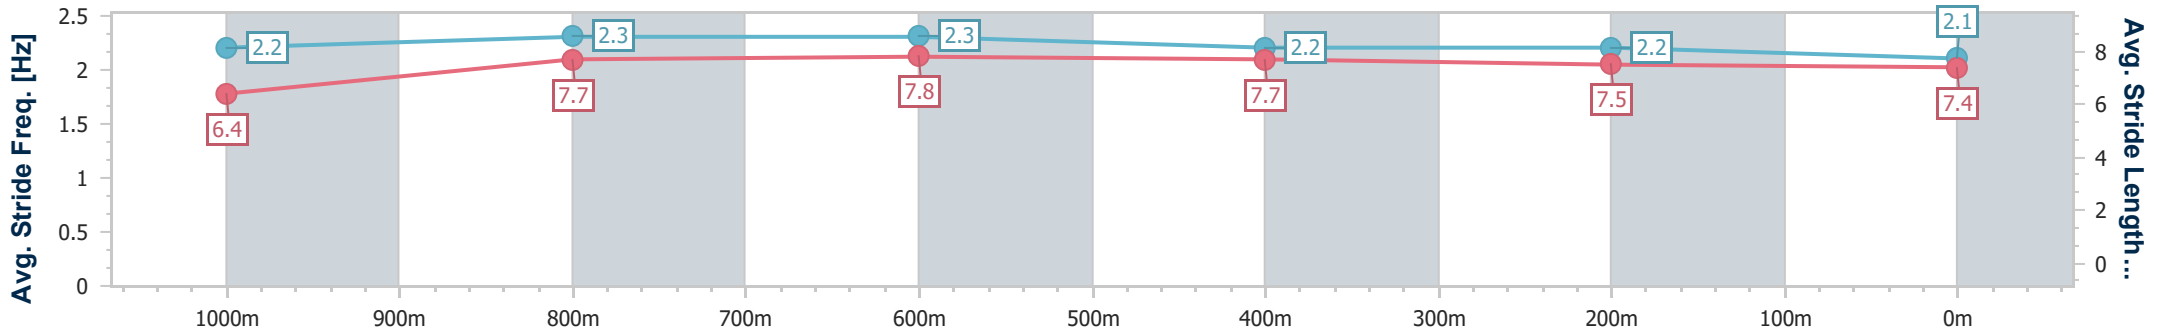

Toowoomba QLD Professional  
Race 4: WIN TELEVISION Maiden Plate - 1125m

24 December 2022 - 14:17

Track Rating: Good 4, Weather: Fine, Rail Position: +4m Entire

Section	Overall	1000m	800m	600m	400m	200m
Section Times	1:07.96 [7] (0:09.08)	0:58.88 [9] (0:11.17)	0:47.71 [8] (0:11.61)	0:36.10 [9] (0:11.80)	0:24.30 [9] (0:12.02)	0:12.28 [8] (0:12.28)
Average Speed [km/h]	49.7	64.7	62.0	61.8	60.2	58.5
Top Speed [km/h]	61.3	66.8	63.1	63.2	61.4	59.8
Avg. Dist. to Rail [m]	4.6	1.1	0.4	2.4	1.5	1.4
Avg. Stride Freq. [Hz]	2.4	2.5	2.4	2.4	2.4	2.3
Avg. Stride Length [m]	5.8	7.3	7.2	7.1	7.0	7.0

- [ ] Ranking at each section and finish
- .-.- No data available at this section
- NA No data available

Horse/Jockey Name	Bringme
Final Rank	8
Fastest Section Time (Section)	0:08.83 (Overall)
Top Speed [km/h] (Section)	65.6 (1000m)
Race State	Finished

Toowoomba QLD Professional  
Race 4: WIN TELEVISION Maiden Plate - 1125m

24 December 2022 - 14:17

Track Rating: Good 4, Weather: Fine, Rail Position: +4m Entire

Section	Overall	1000m	800m	600m	400m	200m
Section Times	1:07.98 [8] (0:08.83)	0:59.15 [4] (0:11.15)	0:48.00 [4] (0:11.32)	0:36.68 [4] (0:11.85)	0:24.83 [5] (0:12.29)	0:12.54 [5] (0:12.54)
Average Speed [km/h]	51.1	63.9	63.5	61.2	59.1	57.3
Top Speed [km/h]	61.9	65.6	64.2	63.8	60.1	59.1
Avg. Dist. to Rail [m]	1.2	2.3	0.8	1.5	2.9	3.0
Avg. Stride Freq. [Hz]	2.2	2.3	2.3	2.2	2.2	2.1
Avg. Stride Length [m]	6.4	7.7	7.8	7.7	7.5	7.4