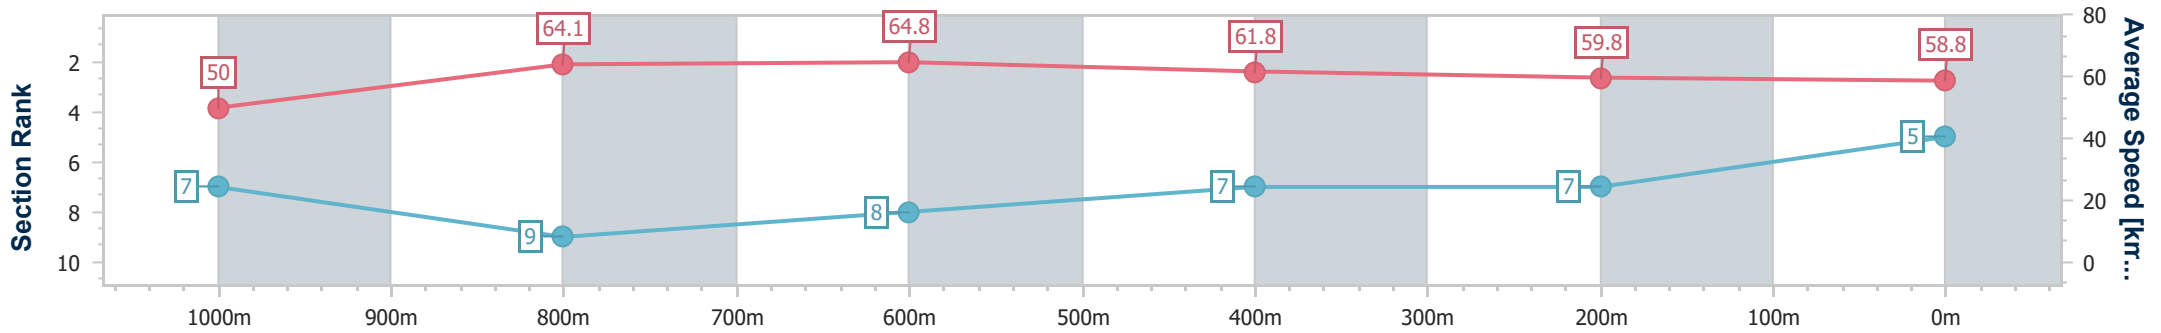

### Toowoomba QLD Professional

Race 4: WIN TELEVISION Maiden Plate - 1125m

24 December 2022 - 14:17

Track Rating: Good 4, Weather: Fine, Rail Position: +4m Entire

Section	Overall	1000m	800m	600m	400m	200m
Section Times	1:07.55 [5] (0:09.02)	0:58.53 [7] (0:11.28)	0:47.25 [9] (0:11.16)	0:36.09 [8] (0:11.77)	0:24.32 [7] (0:12.09)	0:12.23 [7] (0:12.23)
Average Speed [km/h]	50.0	64.1	64.8	61.8	59.8	58.8
Top Speed [km/h]	64.8	65.7	65.7	65.7	60.8	59.8
Avg. Dist. to Rail [m]	3.0	1.0	1.3	2.0	1.3	0.8
Avg. Stride Freq. [Hz]	2.1	2.4	2.4	2.3	2.3	2.3
Avg. Stride Length [m]	6.6	7.6	7.7	7.4	7.2	7.1