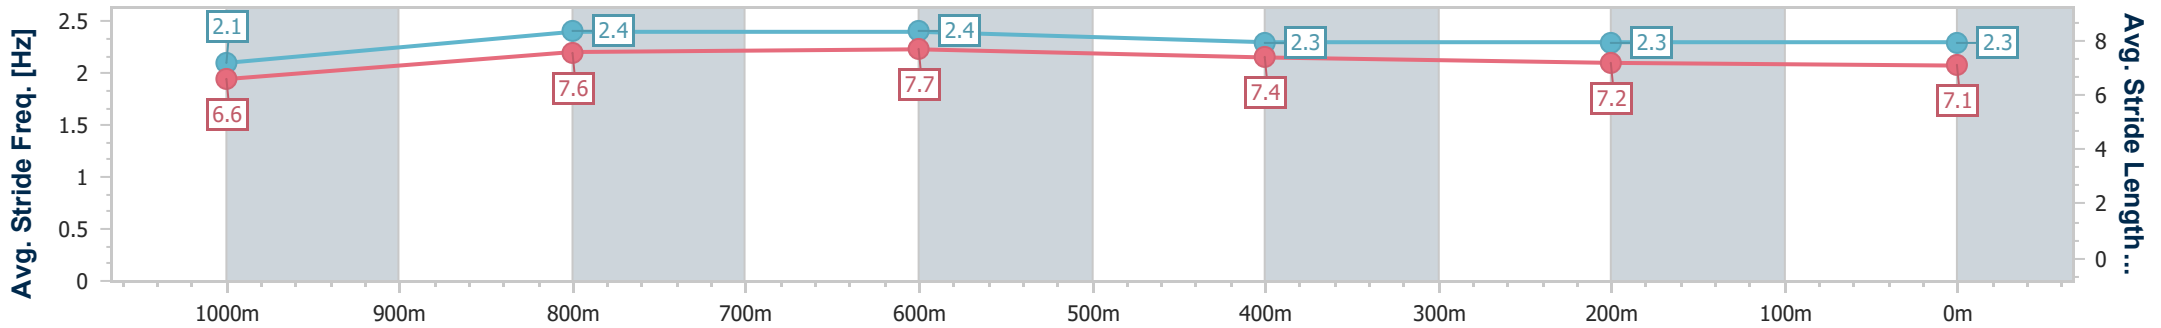

### Toowoomba QLD Professional

Race 4: WIN TELEVISION Maiden Plate - 1125m

24 December 2022 - 14:17

Track Rating: Good 4, Weather: Fine, Rail Position: +4m Entire

Section	Overall	1000m	800m	600m	400m	200m
Section Times	1:07.55 [5] (0:09.02)	0:58.53 [7] (0:11.28)	0:47.25 [9] (0:11.16)	0:36.09 [8] (0:11.77)	0:24.32 [7] (0:12.09)	0:12.23 [7] (0:12.23)
Average Speed [km/h]	50.0	64.1	64.8	61.8	59.8	58.8
Top Speed [km/h]	64.8	65.7	65.7	65.7	60.8	59.8
Avg. Dist. to Rail [m]	3.0	1.0	1.3	2.0	1.3	0.8
Avg. Stride Freq. [Hz]	2.1	2.4	2.4	2.3	2.3	2.3
Avg. Stride Length [m]	6.6	7.6	7.7	7.4	7.2	7.1