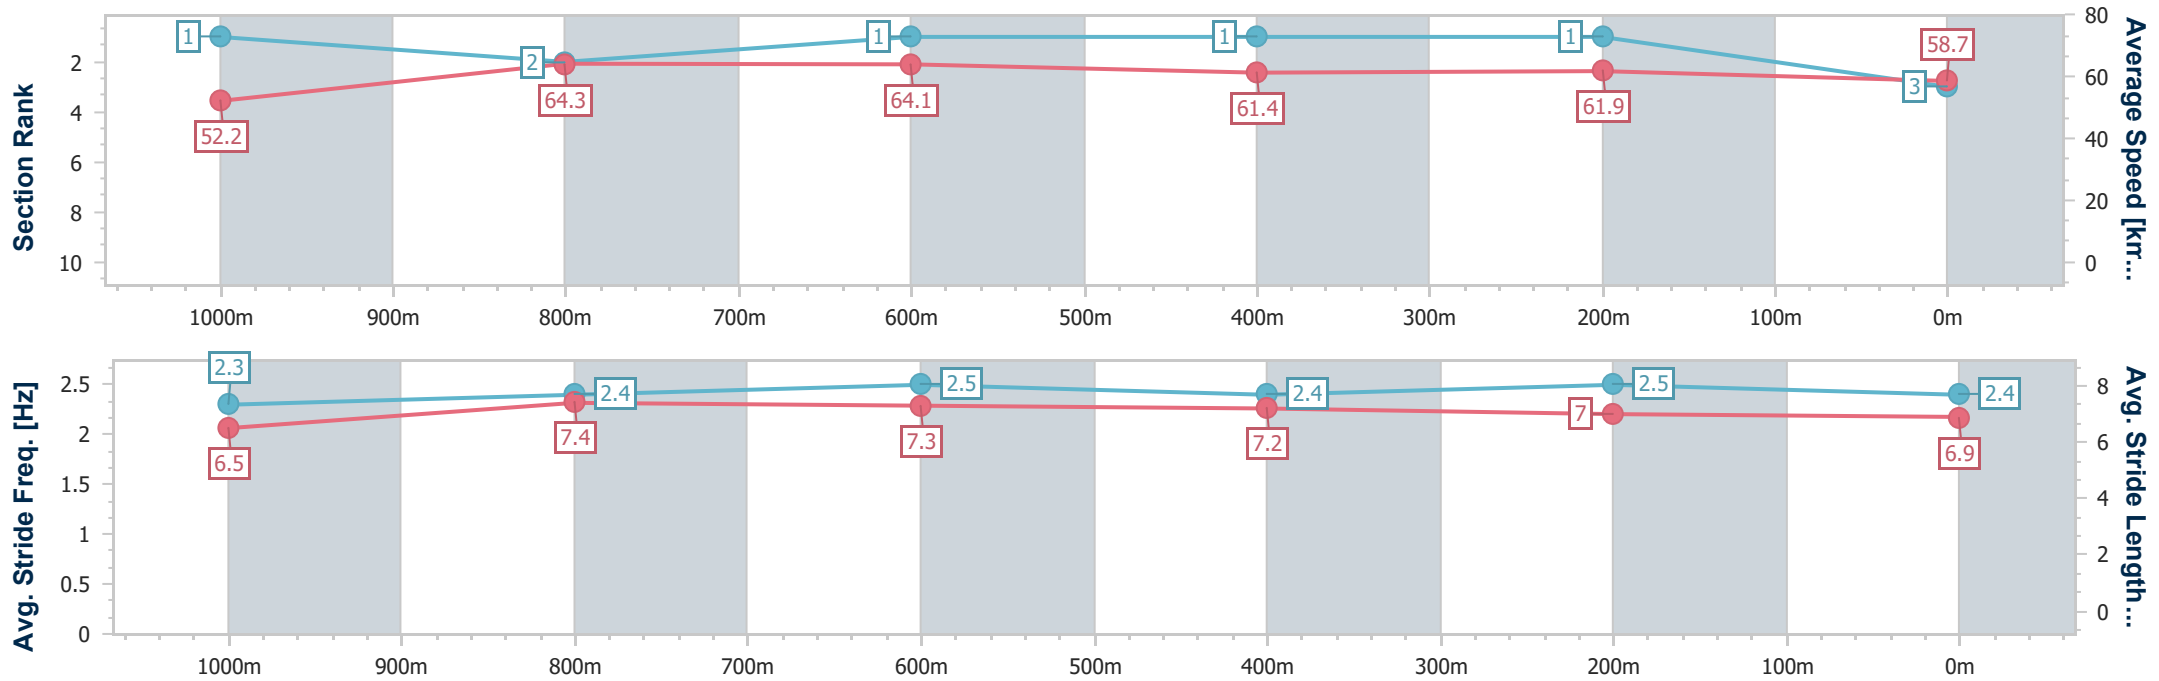

Toowoomba QLD Professional

Race 4: WIN TELEVISION Maiden Plate - 1125m

24 December 2022 - 14:17

Track Rating: Good 4, Weather: Fine, Rail Position: +4m Entire

Section	Overall	1000m	800m	600m	400m	200m
Section Times	1:06.54 [3] (0:08.62)	0:57.92 [1] (0:11.19)	0:46.73 [2] (0:11.17)	0:35.56 [1] (0:11.66)	0:23.90 [1] (0:11.66)	0:12.24 [1] (0:12.24)
Average Speed [km/h]	52.2	64.3	64.1	61.4	61.9	58.7
Top Speed [km/h]	62.1	65.7	66.1	63.2	62.6	60.5
Avg. Dist. to Rail [m]	2.2	1.3	1.1	1.3	1.2	2.0
Avg. Stride Freq. [Hz]	2.3	2.4	2.5	2.4	2.5	2.4
Avg. Stride Length [m]	6.5	7.4	7.3	7.2	7.0	6.9