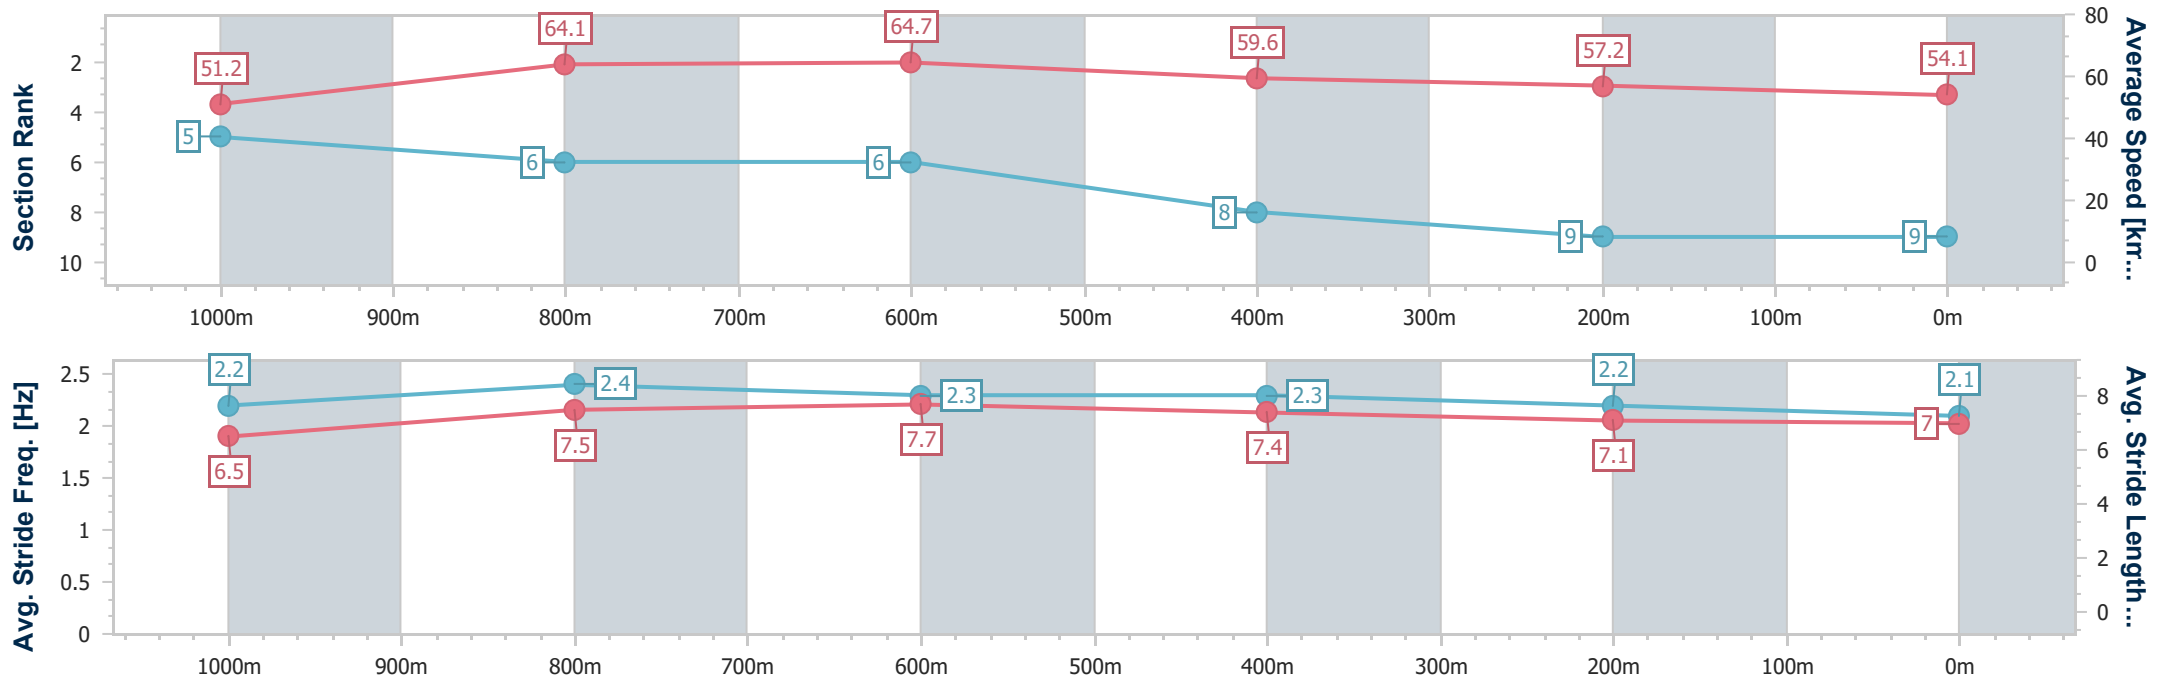

- [ ] Ranking at each section and finish
- .-.- No data available at this section
- NA No data available

Horse/Jockey Name	Magic Steps
Final Rank	9
Fastest Section Time (Section)	0:08.82 (Overall)
Top Speed [km/h] (Section)	65.7 (800m)
Race State	Finished

### Toowoomba QLD Professional

Race 4: WIN TELEVISION Maiden Plate - 1125m

24 December 2022 - 14:17

Track Rating: Good 4, Weather: Fine, Rail Position: +4m Entire

Section	Overall	1000m	800m	600m	400m	200m
Section Times	1:09.68 [9] (0:08.82)	1:00.86 [5] (0:11.30)	0:49.56 [6] (0:11.20)	0:38.36 [6] (0:12.33)	0:26.03 [8] (0:12.74)	0:13.29 [9] (0:13.29)
Average Speed [km/h]	51.2	64.1	64.7	59.6	57.2	54.1
Top Speed [km/h]	62.4	65.5	65.7	64.6	58.4	56.1
Avg. Dist. to Rail [m]	1.2	1.1	2.6	3.6	4.2	4.1
Avg. Stride Freq. [Hz]	2.2	2.4	2.3	2.3	2.2	2.1
Avg. Stride Length [m]	6.5	7.5	7.7	7.4	7.1	7.0

- [ ] Ranking at each section and finish
- .-.- No data available at this section
- NA No data available