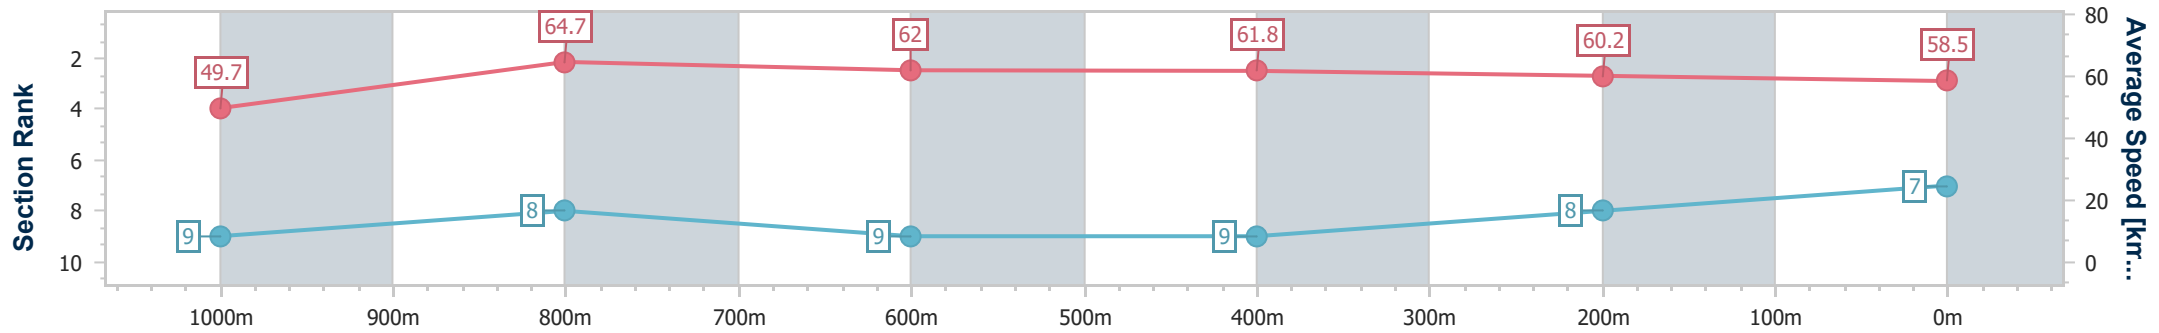

- [ ] Ranking at each section and finish
- .-.- No data available at this section
- NA No data available

Horse/Jockey Name	Cry Me A River
Final Rank	7
Fastest Section Time (Section)	0:09.08 (Overall)
Top Speed [km/h] (Section)	66.8 (1000m)
Race State	Finished

Toowoomba QLD Professional  
Race 4: WIN TELEVISION Maiden Plate - 1125m

24 December 2022 - 14:17

Track Rating: Good 4, Weather: Fine, Rail Position: +4m Entire

Section	Overall	1000m	800m	600m	400m	200m
Section Times	1:07.96 [7] (0:09.08)	0:58.88 [9] (0:11.17)	0:47.71 [8] (0:11.61)	0:36.10 [9] (0:11.80)	0:24.30 [9] (0:12.02)	0:12.28 [8] (0:12.28)
Average Speed [km/h]	49.7	64.7	62.0	61.8	60.2	58.5
Top Speed [km/h]	61.3	66.8	63.1	63.2	61.4	59.8
Avg. Dist. to Rail [m]	4.6	1.1	0.4	2.4	1.5	1.4
Avg. Stride Freq. [Hz]	2.4	2.5	2.4	2.4	2.4	2.3
Avg. Stride Length [m]	5.8	7.3	7.2	7.1	7.0	7.0