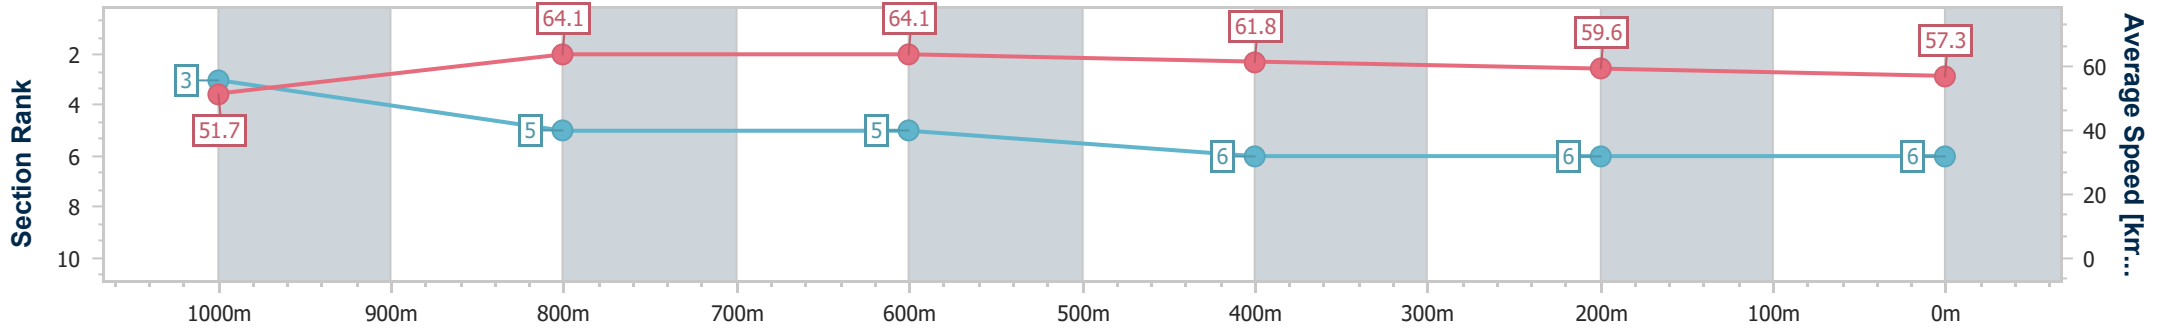

### Toowoomba QLD Professional

Race 4: WIN TELEVISION Maiden Plate - 1125m

24 December 2022 - 14:17

Track Rating: Good 4, Weather: Fine, Rail Position: +4m Entire

Section	Overall	1000m	800m	600m	400m	200m
Section Times	1:07.94 [6] (0:08.72)	0:59.22 [3] (0:11.24)	0:47.98 [5] (0:11.31)	0:36.67 [5] (0:11.87)	0:24.80 [6] (0:12.27)	0:12.53 [6] (0:12.53)
Average Speed [km/h]	51.7	64.1	64.1	61.8	59.6	57.3
Top Speed [km/h]	63.0	65.1	65.2	63.7	60.7	59.5
Avg. Dist. to Rail [m]	1.1	0.9	2.5	3.9	4.1	3.1
Avg. Stride Freq. [Hz]	2.2	2.3	2.3	2.3	2.3	2.3
Avg. Stride Length [m]	6.6	7.7	7.8	7.7	7.3	7.0