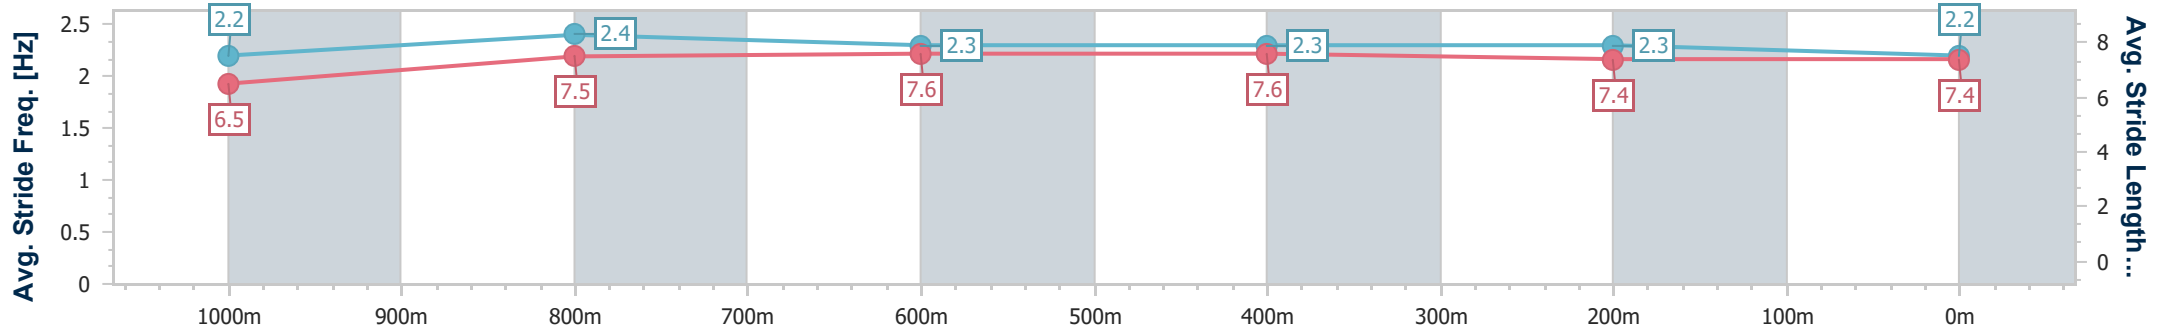

Horse/Jockey Name	Hill Billy Flyer
Final Rank	2
Fastest Section Time (Section)	0:08.66 (Overall)
Top Speed [km/h] (Section)	67.0 (1000m)
Race State	Finished

Toowoomba QLD Professional
Race 4: WIN TELEVISION Maiden Plate - 1125m

24 December 2022 - 14:17

Track Rating: Good 4, Weather: Fine, Rail Position: +4m Entire

Section	Overall	1000m	800m	600m	400m	200m
Section Times	1:06.45 [2] (0:08.66)	0:57.79 [2] (0:11.09)	0:46.70 [3] (0:11.25)	0:35.45 [3] (0:11.59)	0:23.86 [3] (0:11.82)	0:12.04 [3] (0:12.04)
Average Speed [km/h]	52.1	65.1	64.2	62.6	61.4	59.7
Top Speed [km/h]	64.0	67.0	66.9	64.0	63.0	61.8
Avg. Dist. to Rail [m]	5.6	1.0	1.0	1.5	2.7	3.4
Avg. Stride Freq. [Hz]	2.2	2.4	2.3	2.3	2.3	2.2
Avg. Stride Length [m]	6.5	7.5	7.6	7.6	7.4	7.4

- [ ] Ranking at each section and finish
- -.-.- No data available at this section
- NA No data available