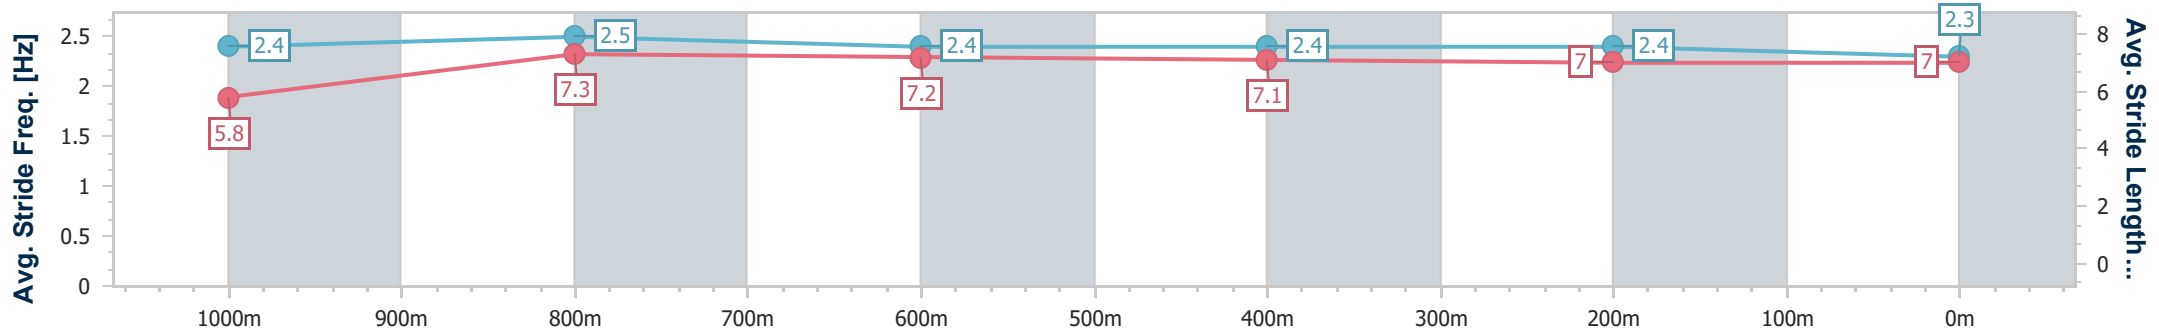

### Toowoomba QLD Professional

Race 4: WIN TELEVISION Maiden Plate - 1125m

24 December 2022 - 14:17

Track Rating: Good 4, Weather: Fine, Rail Position: +4m Entire

Section	Overall	1000m	800m	600m	400m	200m
Section Times	1:07.94 [6] (0:08.72)	0:59.22 [3] (0:11.24)	0:47.98 [5] (0:11.31)	0:36.67 [5] (0:11.87)	0:24.80 [6] (0:12.27)	0:12.53 [6] (0:12.53)
Average Speed [km/h]	51.7	64.1	64.1	61.8	59.6	57.3
Top Speed [km/h]	63.0	65.1	65.2	63.7	60.7	59.5
Avg. Dist. to Rail [m]	1.1	0.9	2.5	3.9	4.1	3.1
Avg. Stride Freq. [Hz]	2.2	2.3	2.3	2.3	2.3	2.3
Avg. Stride Length [m]	6.6	7.7	7.8	7.7	7.3	7.0

- [ ] Ranking at each section and finish
- .-.- No data available at this section
- NA No data available

Horse/Jockey Name	Cry Me A River
Final Rank	7
Fastest Section Time (Section)	0:09.08 (Overall)
Top Speed [km/h] (Section)	66.8 (1000m)
Race State	Finished

Toowoomba QLD Professional  
Race 4: WIN TELEVISION Maiden Plate - 1125m

24 December 2022 - 14:17

Track Rating: Good 4, Weather: Fine, Rail Position: +4m Entire

Section	Overall	1000m	800m	600m	400m	200m
Section Times	1:07.96 [7] (0:09.08)	0:58.88 [9] (0:11.17)	0:47.71 [8] (0:11.61)	0:36.10 [9] (0:11.80)	0:24.30 [9] (0:12.02)	0:12.28 [8] (0:12.28)
Average Speed [km/h]	49.7	64.7	62.0	61.8	60.2	58.5
Top Speed [km/h]	61.3	66.8	63.1	63.2	61.4	59.8
Avg. Dist. to Rail [m]	4.6	1.1	0.4	2.4	1.5	1.4
Avg. Stride Freq. [Hz]	2.4	2.5	2.4	2.4	2.4	2.3
Avg. Stride Length [m]	5.8	7.3	7.2	7.1	7.0	7.0