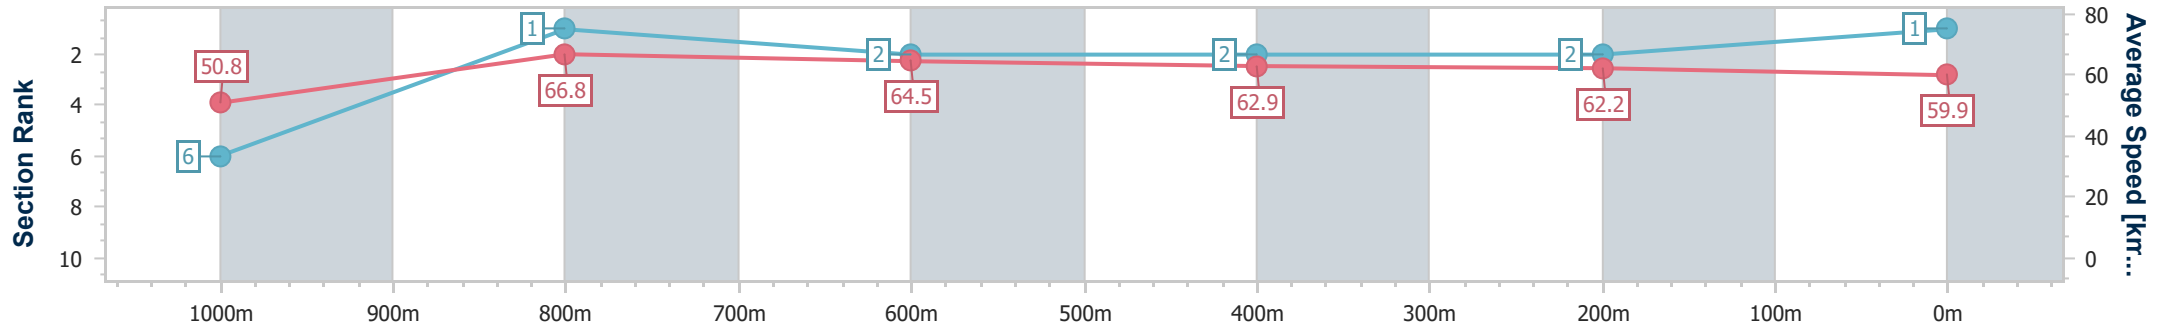

Race 4: WIN TELEVISION Maiden Plate - 1125m

24 December 2022 - 14:17

Track Rating: Good 4, Weather: Fine, Rail Position: +4m Entire

Section	Overall	1000m	800m	600m	400m	200m
Section Times	1:06.26 [1] (0:08.90)	0:57.36 [6] (0:10.78)	0:46.58 [1] (0:11.19)	0:35.39 [2] (0:11.66)	0:23.73 [2] (0:11.75)	0:11.98 [2] (0:11.98)
Average Speed [km/h]	50.8	66.8	64.5	62.9	62.2	59.9
Top Speed [km/h]	64.7	68.0	67.5	64.0	63.8	61.4
Avg. Dist. to Rail [m]	6.3	0.4	1.3	3.2	4.7	5.9
Avg. Stride Freq. [Hz]	2.3	2.5	2.4	2.4	2.5	2.4
Avg. Stride Length [m]	6.3	7.4	7.4	7.2	7.0	7.0