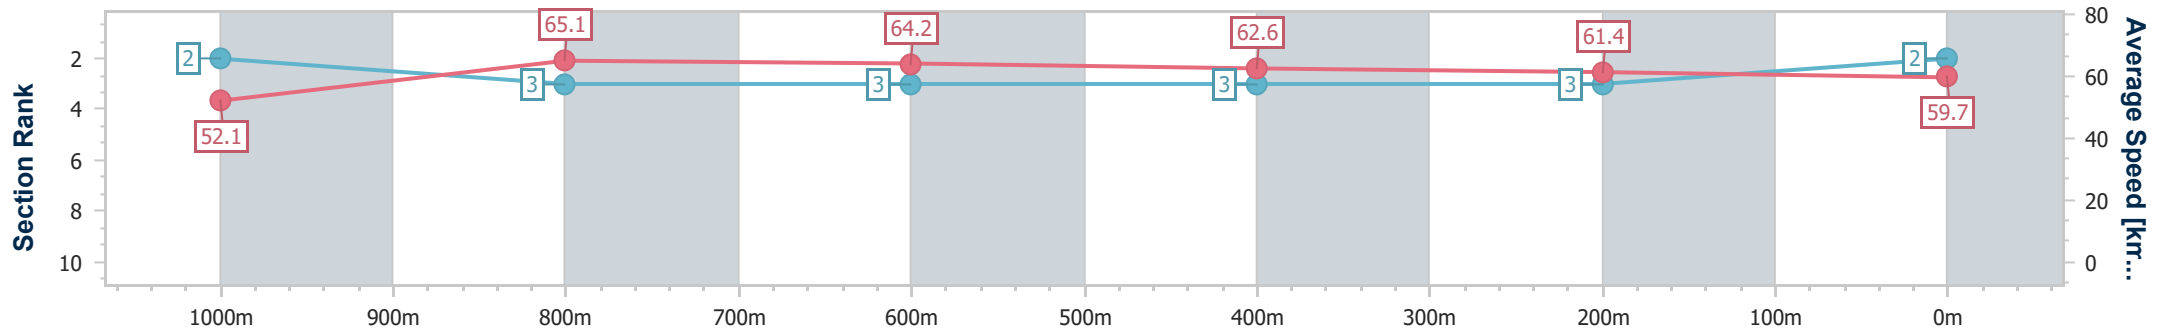

Horse/Jockey Name	Hill Billy Flyer
Final Rank	2
Fastest Section Time (Section)	0:08.66 (Overall)
Top Speed [km/h] (Section)	67.0 (1000m)
Race State	Finished

Toowoomba QLD Professional
Race 4: WIN TELEVISION Maiden Plate - 1125m

24 December 2022 - 14:17

Track Rating: Good 4, Weather: Fine, Rail Position: +4m Entire

Section	Overall	1000m	800m	600m	400m	200m
Section Times	1:06.45 [2] (0:08.66)	0:57.79 [2] (0:11.09)	0:46.70 [3] (0:11.25)	0:35.45 [3] (0:11.59)	0:23.86 [3] (0:11.82)	0:12.04 [3] (0:12.04)
Average Speed [km/h]	52.1	65.1	64.2	62.6	61.4	59.7
Top Speed [km/h]	64.0	67.0	66.9	64.0	63.0	61.8
Avg. Dist. to Rail [m]	5.6	1.0	1.0	1.5	2.7	3.4
Avg. Stride Freq. [Hz]	2.2	2.4	2.3	2.3	2.3	2.2
Avg. Stride Length [m]	6.5	7.5	7.6	7.6	7.4	7.4

- [ ] Ranking at each section and finish
- -.-.- No data available at this section
- NA No data available