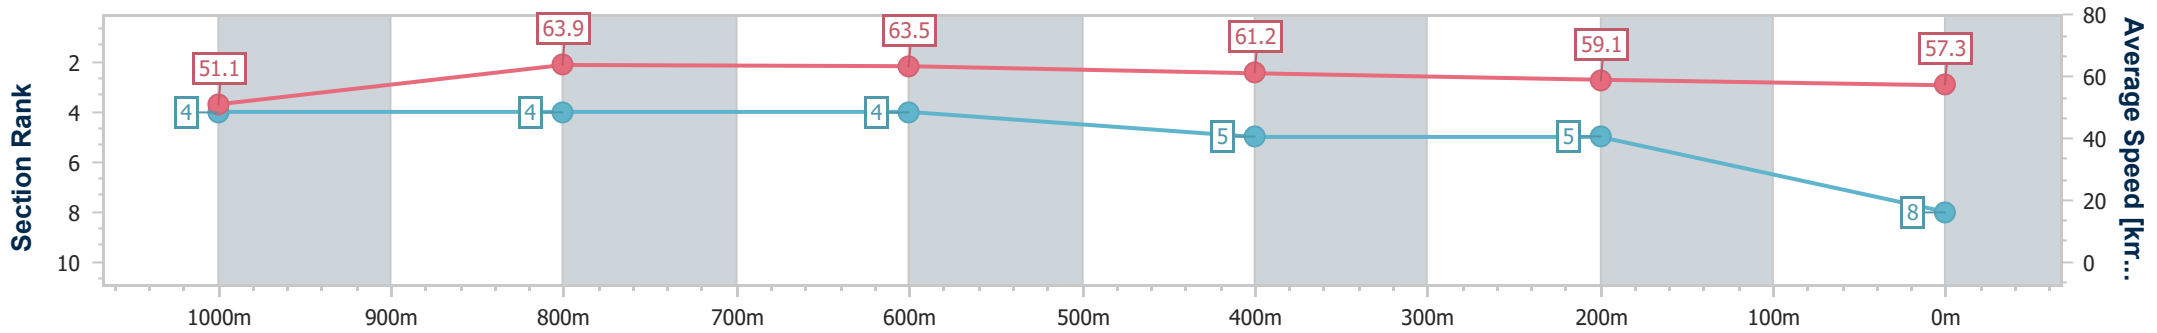

- [ ] Ranking at each section and finish
- .-.- No data available at this section
- NA No data available

Horse/Jockey Name	Bringme
Final Rank	8
Fastest Section Time (Section)	0:08.83 (Overall)
Top Speed [km/h] (Section)	65.6 (1000m)
Race State	Finished

Toowoomba QLD Professional  
Race 4: WIN TELEVISION Maiden Plate - 1125m

24 December 2022 - 14:17

Track Rating: Good 4, Weather: Fine, Rail Position: +4m Entire

Section	Overall	1000m	800m	600m	400m	200m
Section Times	1:07.98 [8] (0:08.83)	0:59.15 [4] (0:11.15)	0:48.00 [4] (0:11.32)	0:36.68 [4] (0:11.85)	0:24.83 [5] (0:12.29)	0:12.54 [5] (0:12.54)
Average Speed [km/h]	51.1	63.9	63.5	61.2	59.1	57.3
Top Speed [km/h]	61.9	65.6	64.2	63.8	60.1	59.1
Avg. Dist. to Rail [m]	1.2	2.3	0.8	1.5	2.9	3.0
Avg. Stride Freq. [Hz]	2.2	2.3	2.3	2.2	2.2	2.1
Avg. Stride Length [m]	6.4	7.7	7.8	7.7	7.5	7.4