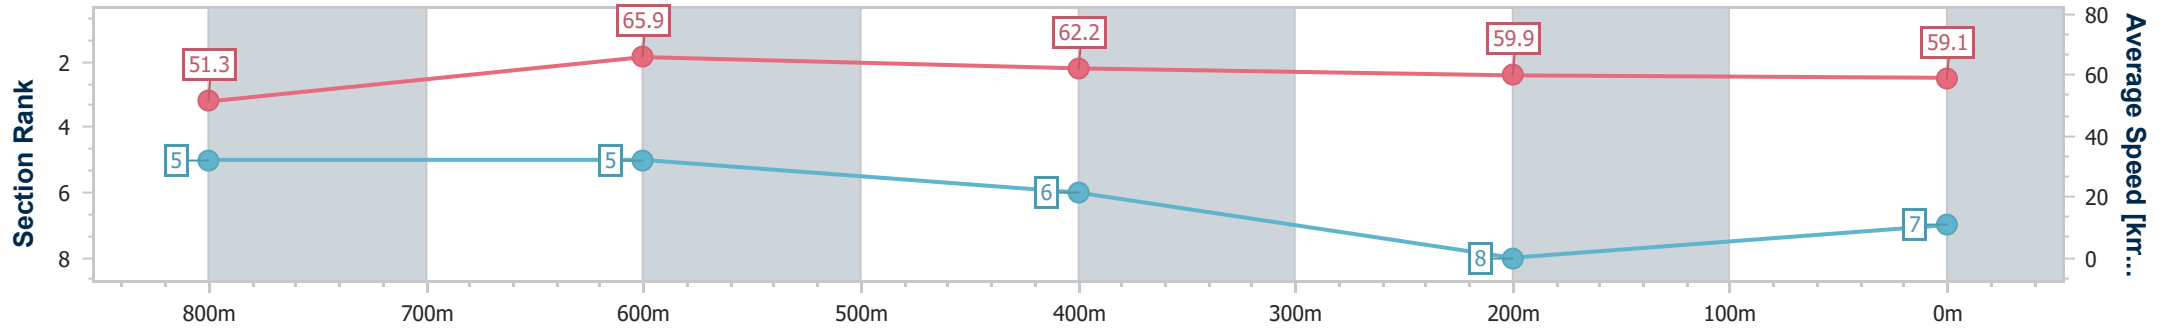

Horse/Jockey Name	Lady Cumberland
Final Rank	7
Fastest Section Time (Section)	0:10.64 (800m)
Top Speed [km/h] (Section)	68.2 (800m)
Race State	Finished

Toowoomba QLD Professional
Race 2: STRATHAYR Fillies and Mares Class 1 Handicap - 1000m

24 December 2022 - 13:02

Track Rating: Good 4, Weather: Fine, Rail Position: +4m Entire

Section	Overall	800m	600m	400m	200m
Section Times	1:00.32 [7] (0:13.75)	0:46.57 [5] (0:10.64)	0:35.93 [5] (0:11.53)	0:24.40 [6] (0:12.23)	0:12.17 [8] (0:12.17)
Average Speed [km/h]	51.3	65.9	62.2	59.9	59.1
Top Speed [km/h]	65.9	68.2	66.8	61.6	59.8
Avg. Dist. to Rail [m]	5.8	6.9	2.4	5.9	5.2
Avg. Stride Freq. [Hz]	2.3	2.4	2.3	2.3	2.3
Avg. Stride Length [m]	6.2	7.6	7.5	7.2	7.3

- [ ] Ranking at each section and finish
- -.-.- No data available at this section
- NA No data available