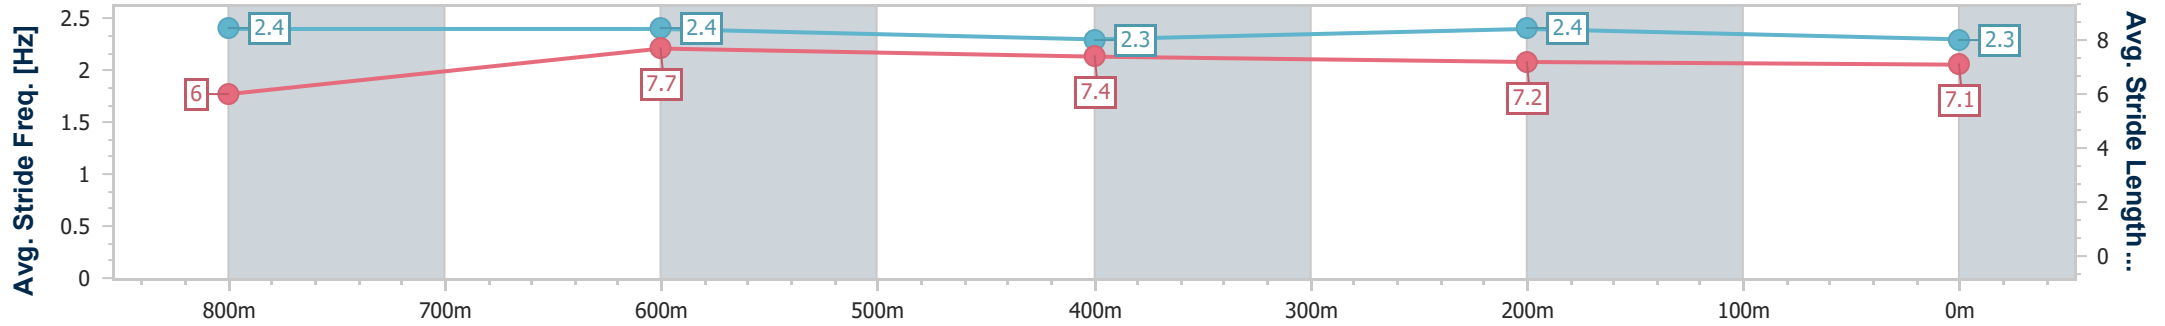

Horse/Jockey Name	Alfa Lily
Final Rank	3
Fastest Section Time (Section)	0:10.49 (800m)
Top Speed [km/h] (Section)	67.4 (800m)
Race State	Finished

Toowoomba QLD Professional
Race 2: STRATHAYR Fillies and Mares Class 1 Handicap - 1000m

24 December 2022 - 13:02

Track Rating: Good 4, Weather: Fine, Rail Position: +4m Entire

Section	Overall	800m	600m	400m	200m
Section Times	0:59.68 [3] (0:13.87)	0:45.81 [7] (0:10.49)	0:35.32 [6] (0:11.48)	0:23.84 [7] (0:11.85)	0:11.99 [5] (0:11.99)
Average Speed [km/h]	51.0	66.7	62.4	61.3	60.0
Top Speed [km/h]	66.3	67.4	67.0	62.4	62.0
Avg. Dist. to Rail [m]	3.8	7.3	2.1	2.5	0.7
Avg. Stride Freq. [Hz]	2.4	2.4	2.3	2.4	2.3
Avg. Stride Length [m]	6.0	7.7	7.4	7.2	7.1

- [ ] Ranking at each section and finish
- -.-.- No data available at this section
- NA No data available