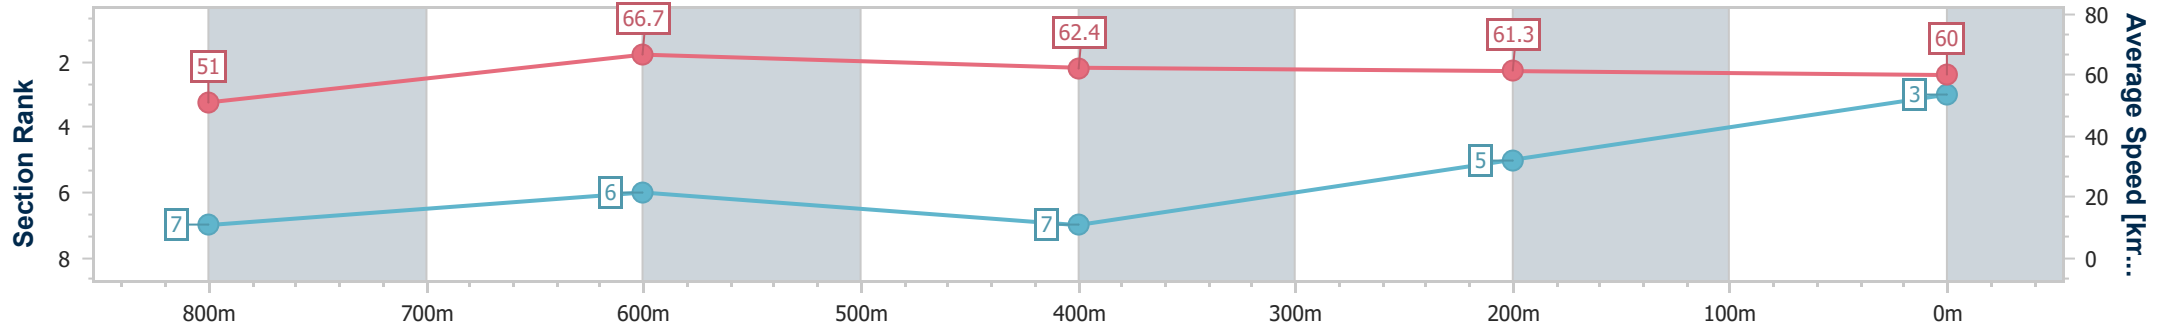

Horse/Jockey Name	Alfa Lily
Final Rank	3
Fastest Section Time (Section)	0:10.49 (800m)
Top Speed [km/h] (Section)	67.4 (800m)
Race State	Finished

Toowoomba QLD Professional
Race 2: STRATHAYR Fillies and Mares Class 1 Handicap - 1000m

24 December 2022 - 13:02

Track Rating: Good 4, Weather: Fine, Rail Position: +4m Entire

Section	Overall	800m	600m	400m	200m
Section Times	0:59.68 [3] (0:13.87)	0:45.81 [7] (0:10.49)	0:35.32 [6] (0:11.48)	0:23.84 [7] (0:11.85)	0:11.99 [5] (0:11.99)
Average Speed [km/h]	51.0	66.7	62.4	61.3	60.0
Top Speed [km/h]	66.3	67.4	67.0	62.4	62.0
Avg. Dist. to Rail [m]	3.8	7.3	2.1	2.5	0.7
Avg. Stride Freq. [Hz]	2.4	2.4	2.3	2.4	2.3
Avg. Stride Length [m]	6.0	7.7	7.4	7.2	7.1

- [ ] Ranking at each section and finish
- -.-.- No data available at this section
- NA No data available