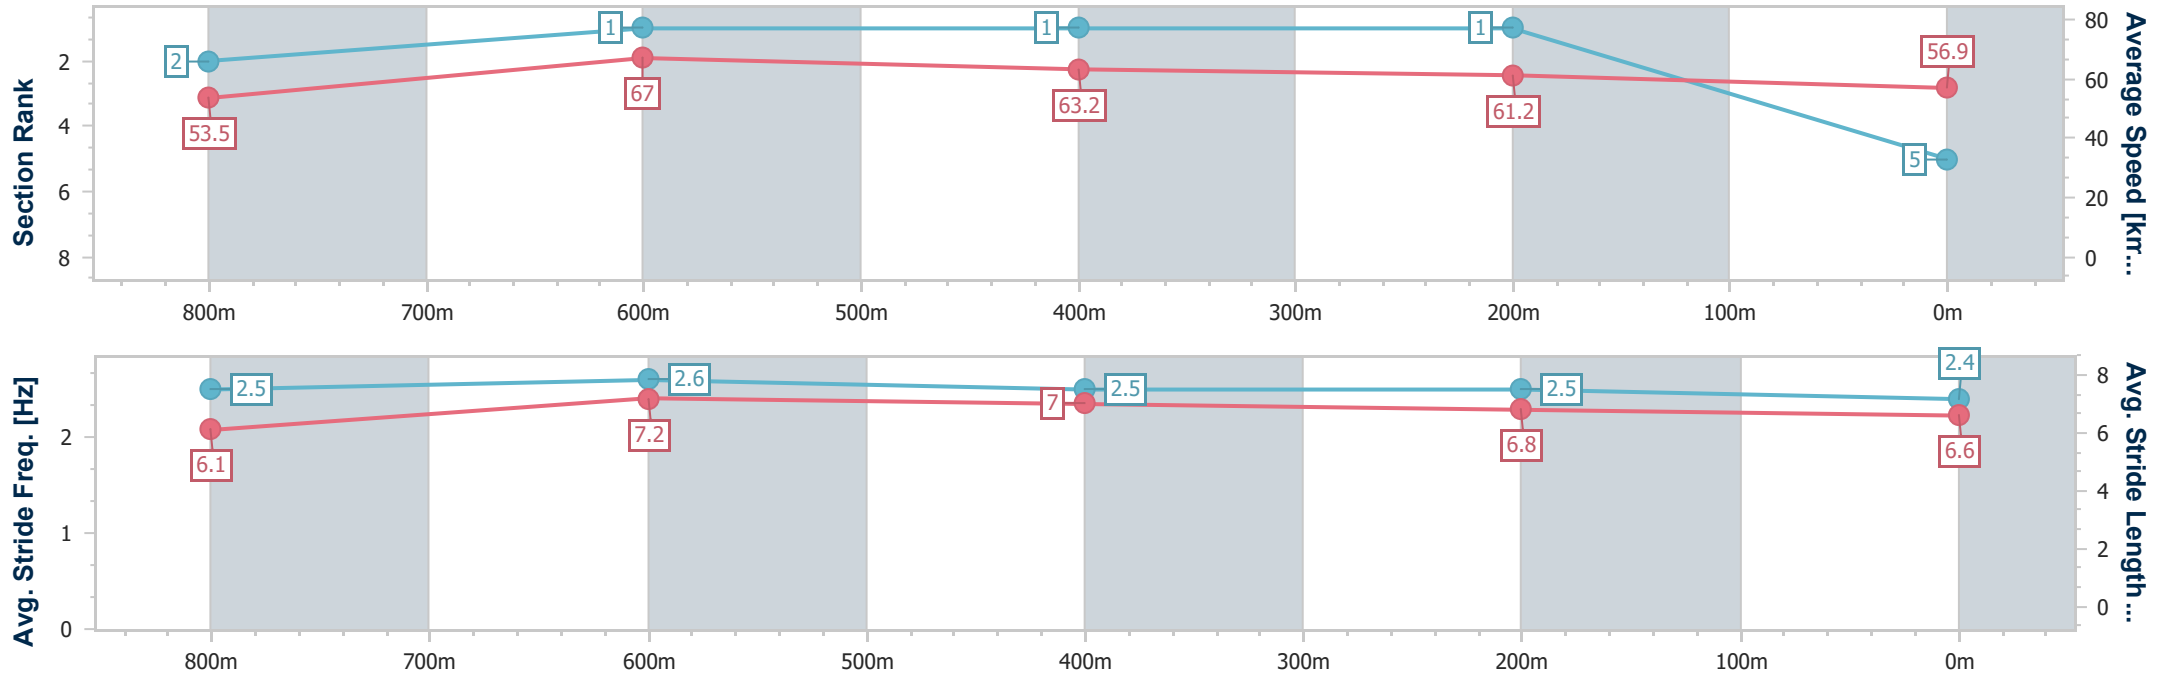

Horse/Jockey Name	Gidget
Final Rank	5
Fastest Section Time (Section)	0:10.60 (800m)
Top Speed [km/h] (Section)	69.3 (800m)
Race State	Finished

Toowoomba QLD Professional
Race 2: STRATHAYR Fillies and Mares Class 1 Handicap - 1000m

24 December 2022 - 13:02

Track Rating: Good 4, Weather: Fine, Rail Position: +4m Entire

Section	Overall	800m	600m	400m	200m
Section Times	0:59.91 [5] (0:13.42)	0:46.49 [2] (0:10.60)	0:35.89 [1] (0:11.40)	0:24.49 [1] (0:11.87)	0:12.62 [1] (0:12.62)
Average Speed [km/h]	53.5	67.0	63.2	61.2	56.9
Top Speed [km/h]	67.8	69.3	65.2	62.9	59.0
Avg. Dist. to Rail [m]	1.3	3.6	1.2	2.3	0.6
Avg. Stride Freq. [Hz]	2.5	2.6	2.5	2.5	2.4
Avg. Stride Length [m]	6.1	7.2	7.0	6.8	6.6

- [ ] Ranking at each section and finish
- -.-.- No data available at this section
- NA No data available