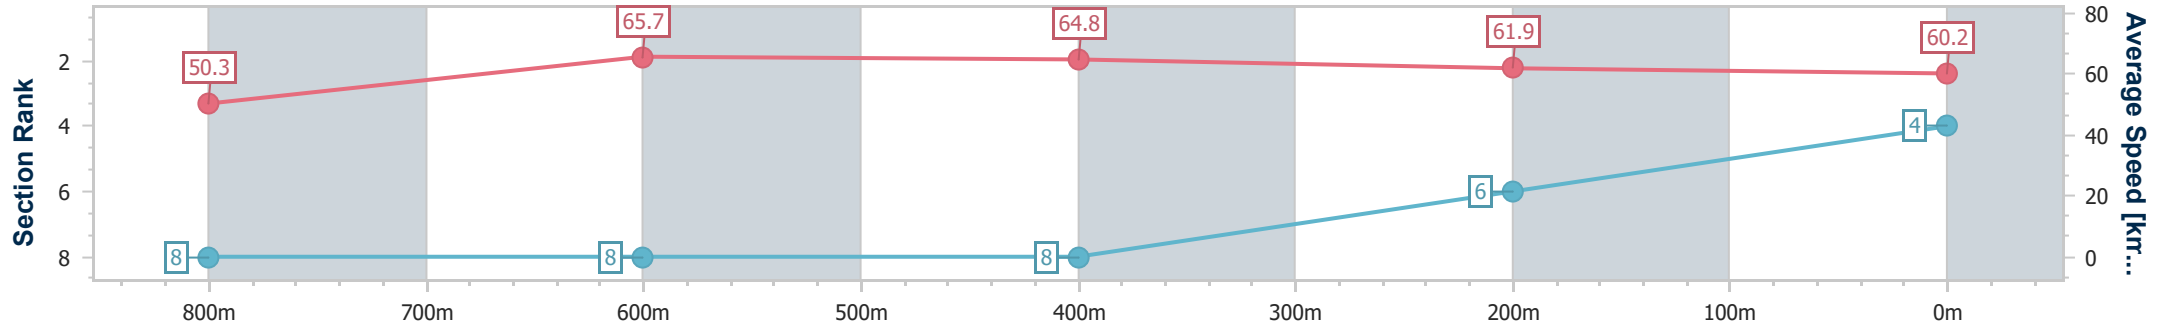

Horse/Jockey Name	Courtingrock
Final Rank	4
Fastest Section Time (Section)	0:10.79 (800m)
Top Speed [km/h] (Section)	67.8 (600m)
Race State	Finished

Toowoomba QLD Professional
Race 2: STRATHAYR Fillies and Mares Class 1 Handicap - 1000m

24 December 2022 - 13:02

Track Rating: Good 4, Weather: Fine, Rail Position: +4m Entire

Section	Overall	800m	600m	400m	200m
Section Times	0:59.91 [4] (0:14.20)	0:45.71 [8] (0:10.79)	0:34.92 [8] (0:11.17)	0:23.75 [8] (0:11.81)	0:11.94 [6] (0:11.94)
Average Speed [km/h]	50.3	65.7	64.8	61.9	60.2
Top Speed [km/h]	65.2	67.6	67.8	63.4	63.2
Avg. Dist. to Rail [m]	2.6	3.4	1.6	4.9	6.0
Avg. Stride Freq. [Hz]	2.2	2.4	2.4	2.4	2.3
Avg. Stride Length [m]	6.5	7.7	7.5	7.1	7.1

- [ ] Ranking at each section and finish
- -.-.- No data available at this section
- NA No data available