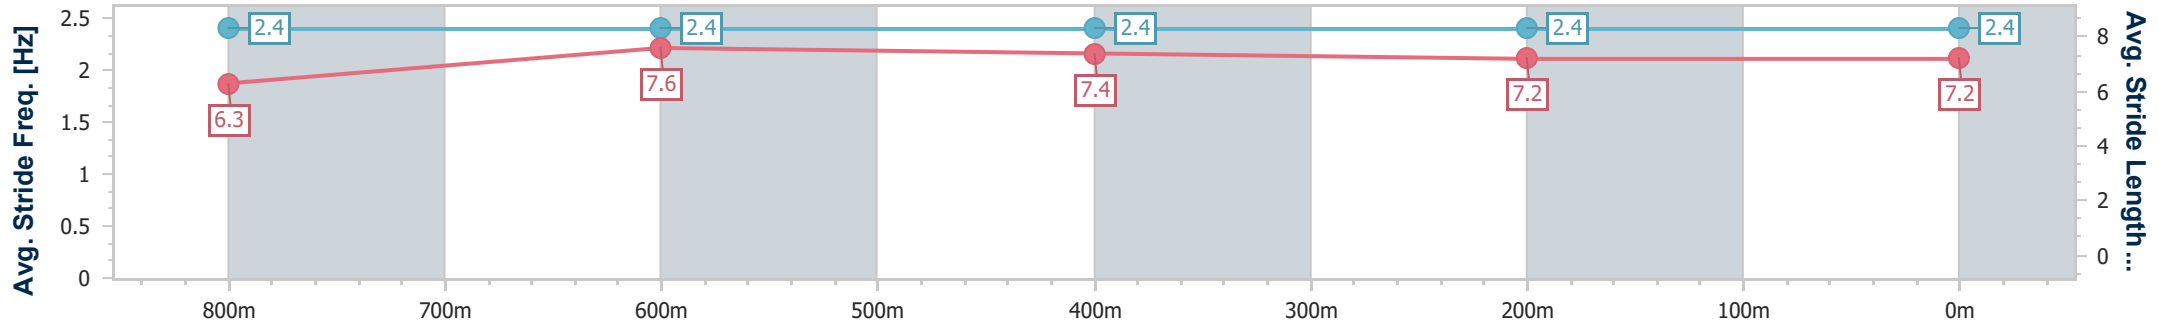

Horse/Jockey Name	Bringonthebubbles
Final Rank	1
Fastest Section Time (Section)	0:10.72 (800m)
Top Speed [km/h] (Section)	68.0 (Overall)
Race State	Finished

Toowoomba QLD Professional
Race 2: STRATHAYR Fillies and Mares Class 1 Handicap - 1000m

24 December 2022 - 13:02

Track Rating: Good 4, Weather: Fine, Rail Position: +4m Entire

Section	Overall	800m	600m	400m	200m
Section Times	0:59.44 [1] (0:13.74)	0:45.70 [6] (0:10.72)	0:34.98 [7] (0:11.31)	0:23.67 [5] (0:11.90)	0:11.77 [4] (0:11.77)
Average Speed [km/h]	52.5	66.2	64.2	61.6	61.0
Top Speed [km/h]	68.0	67.7	67.7	62.8	61.8
Avg. Dist. to Rail [m]	3.0	3.6	1.9	5.1	6.7
Avg. Stride Freq. [Hz]	2.4	2.4	2.4	2.4	2.4
Avg. Stride Length [m]	6.3	7.6	7.4	7.2	7.2

- [ ] Ranking at each section and finish
- -.-.- No data available at this section
- NA No data available