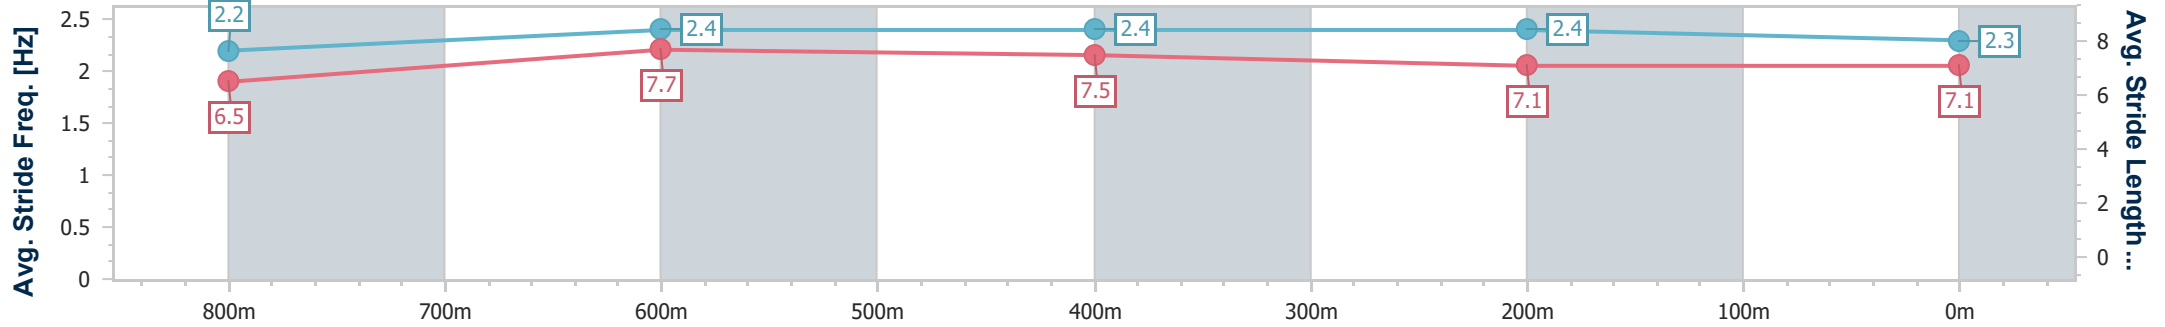

Horse/Jockey Name	Courtingrock
Final Rank	4
Fastest Section Time (Section)	0:10.79 (800m)
Top Speed [km/h] (Section)	67.8 (600m)
Race State	Finished

Toowoomba QLD Professional
Race 2: STRATHAYR Fillies and Mares Class 1 Handicap - 1000m

24 December 2022 - 13:02

Track Rating: Good 4, Weather: Fine, Rail Position: +4m Entire

Section	Overall	800m	600m	400m	200m
Section Times	0:59.91 [4] (0:14.20)	0:45.71 [8] (0:10.79)	0:34.92 [8] (0:11.17)	0:23.75 [8] (0:11.81)	0:11.94 [6] (0:11.94)
Average Speed [km/h]	50.3	65.7	64.8	61.9	60.2
Top Speed [km/h]	65.2	67.6	67.8	63.4	63.2
Avg. Dist. to Rail [m]	2.6	3.4	1.6	4.9	6.0
Avg. Stride Freq. [Hz]	2.2	2.4	2.4	2.4	2.3
Avg. Stride Length [m]	6.5	7.7	7.5	7.1	7.1

- [ ] Ranking at each section and finish
- -.-.- No data available at this section
- NA No data available