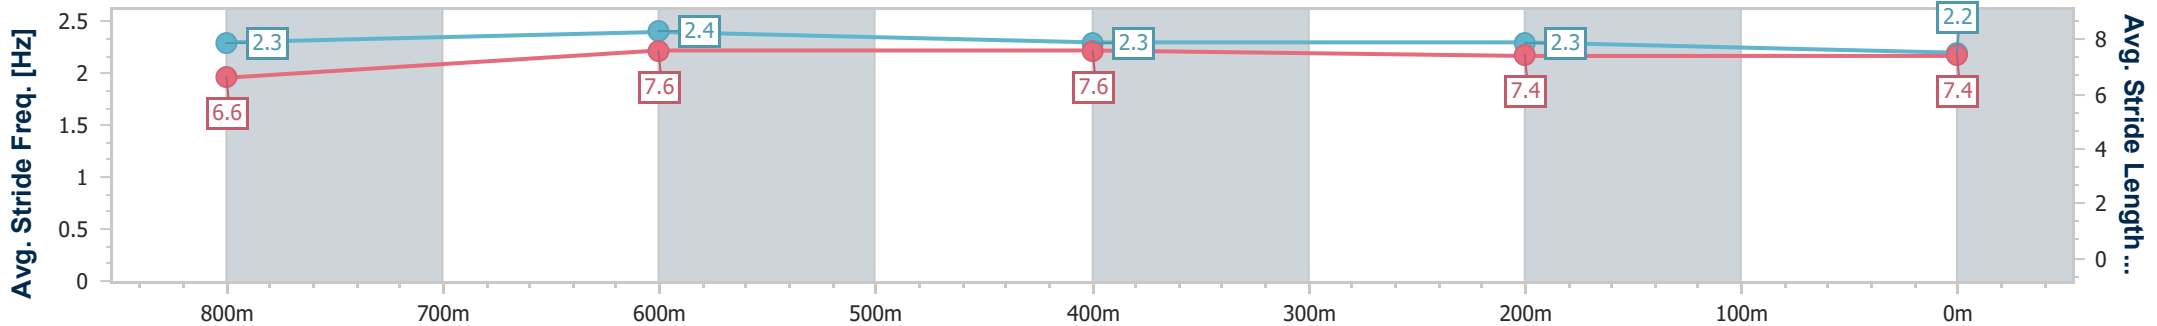

Horse/Jockey Name	Montana Lady
Final Rank	2
Fastest Section Time (Section)	0:10.82 (800m)
Top Speed [km/h] (Section)	66.8 (Overall)
Race State	Finished

Toowoomba QLD Professional
Race 2: STRATHAYR Fillies and Mares Class 1 Handicap - 1000m

24 December 2022 - 13:02

Track Rating: Good 4, Weather: Fine, Rail Position: +4m Entire

Section	Overall	800m	600m	400m	200m
Section Times	0:59.51 [2] (0:13.35)	0:46.16 [1] (0:10.82)	0:35.34 [2] (0:11.43)	0:23.91 [2] (0:11.84)	0:12.07 [2] (0:12.07)
Average Speed [km/h]	53.2	65.6	62.8	61.6	59.5
Top Speed [km/h]	66.8	66.1	65.2	63.6	61.5
Avg. Dist. to Rail [m]	3.8	3.9	1.4	4.9	6.5
Avg. Stride Freq. [Hz]	2.3	2.4	2.3	2.3	2.2
Avg. Stride Length [m]	6.6	7.6	7.6	7.4	7.4

- [ ] Ranking at each section and finish
- -.-.- No data available at this section
- NA No data available