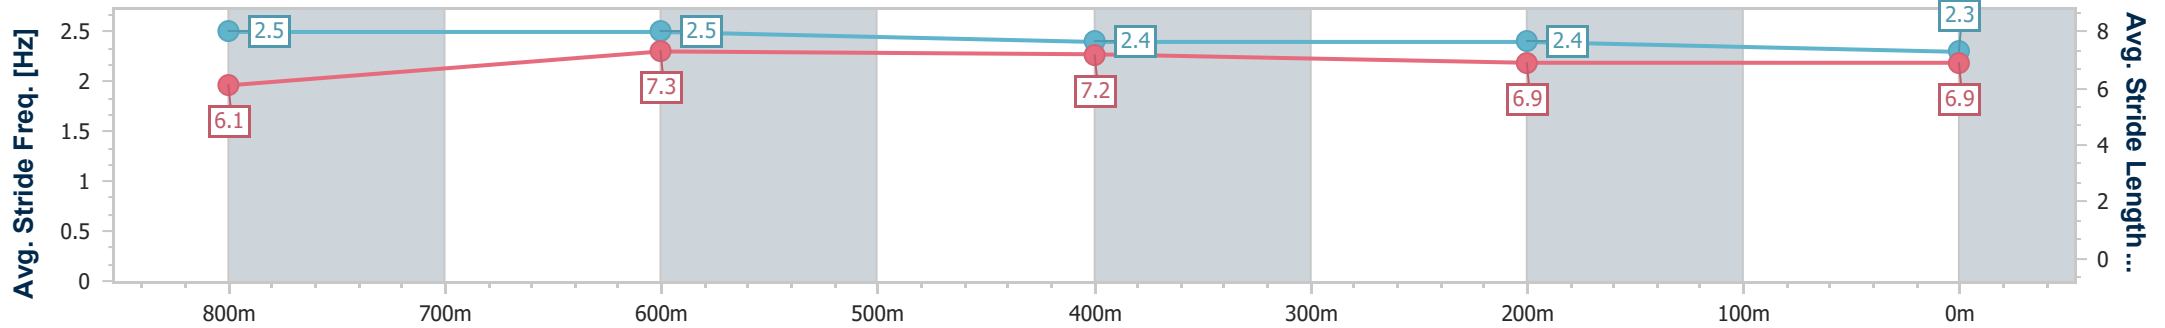

- [] Ranking at each section and finish
- .-.- No data available at this section
- NA No data available

Horse/Jockey Name	Naytellrhi Bird
Final Rank	8
Fastest Section Time (Section)	0:10.71 (800m)
Top Speed [km/h] (Section)	67.8 (800m)
Race State	Finished

- [] Ranking at each section and finish
- .-.- No data available at this section
- NA No data available