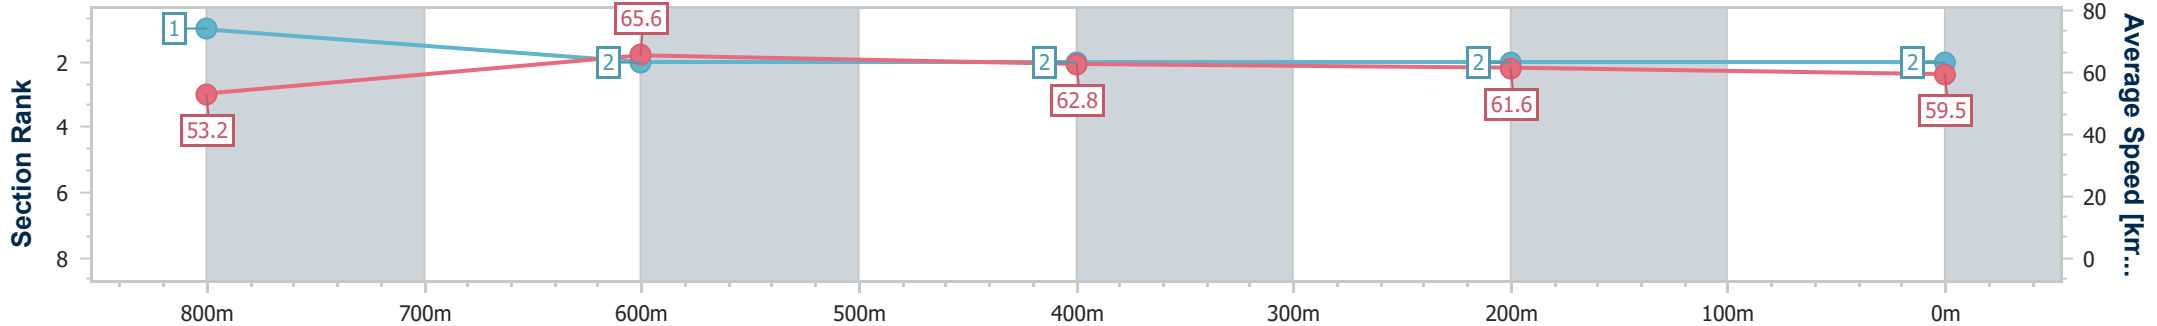

Horse/Jockey Name	Montana Lady
Final Rank	2
Fastest Section Time (Section)	0:10.82 (800m)
Top Speed [km/h] (Section)	66.8 (Overall)
Race State	Finished

Toowoomba QLD Professional
Race 2: STRATHAYR Fillies and Mares Class 1 Handicap - 1000m

24 December 2022 - 13:02

Track Rating: Good 4, Weather: Fine, Rail Position: +4m Entire

Section	Overall	800m	600m	400m	200m
Section Times	0:59.51 [2] (0:13.35)	0:46.16 [1] (0:10.82)	0:35.34 [2] (0:11.43)	0:23.91 [2] (0:11.84)	0:12.07 [2] (0:12.07)
Average Speed [km/h]	53.2	65.6	62.8	61.6	59.5
Top Speed [km/h]	66.8	66.1	65.2	63.6	61.5
Avg. Dist. to Rail [m]	3.8	3.9	1.4	4.9	6.5
Avg. Stride Freq. [Hz]	2.3	2.4	2.3	2.3	2.2
Avg. Stride Length [m]	6.6	7.6	7.6	7.4	7.4

- [ ] Ranking at each section and finish
- -.-.- No data available at this section
- NA No data available