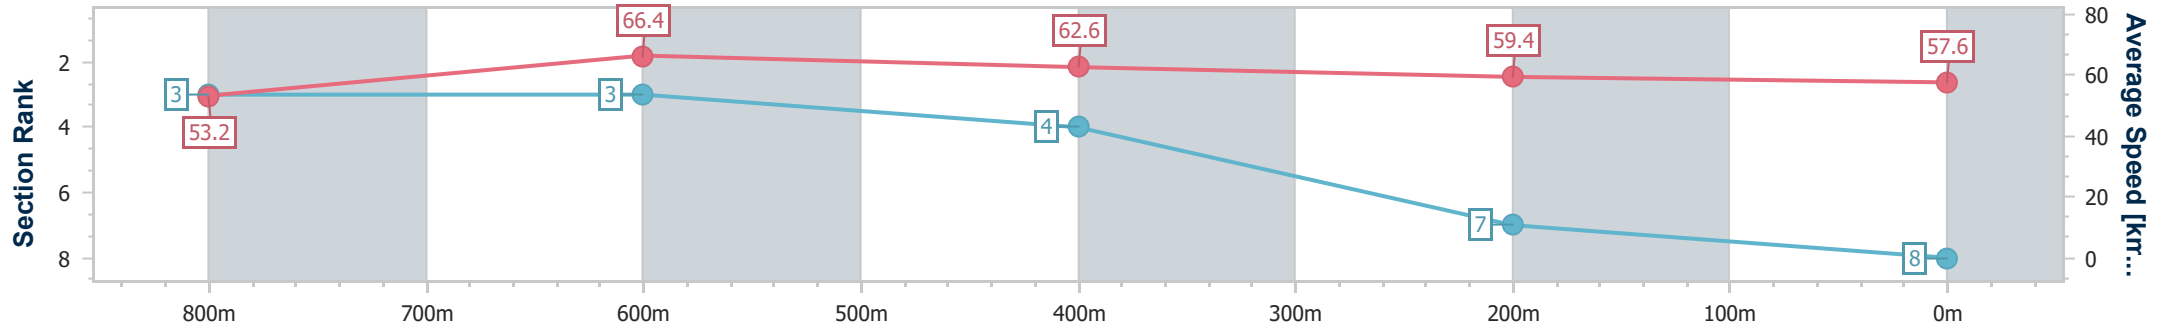

Horse/Jockey Name	Naytellrhi Bird
Final Rank	8
Fastest Section Time (Section)	0:10.71 (800m)
Top Speed [km/h] (Section)	67.8 (800m)
Race State	Finished

Toowoomba QLD Professional
Race 2: STRATHAYR Fillies and Mares Class 1 Handicap - 1000m

24 December 2022 - 13:02

Track Rating: Good 4, Weather: Fine, Rail Position: +4m Entire

Section	Overall	800m	600m	400m	200m
Section Times	1:00.50 [8] (0:13.51)	0:46.99 [3] (0:10.71)	0:36.28 [3] (0:11.51)	0:24.77 [4] (0:12.29)	0:12.48 [7] (0:12.48)
Average Speed [km/h]	53.2	66.4	62.6	59.4	57.6
Top Speed [km/h]	67.2	67.8	67.1	61.0	59.1
Avg. Dist. to Rail [m]	1.7	3.3	1.5	4.4	2.9
Avg. Stride Freq. [Hz]	2.5	2.5	2.4	2.4	2.3
Avg. Stride Length [m]	6.1	7.3	7.2	6.9	6.9

- [ ] Ranking at each section and finish
- -.-.- No data available at this section
- NA No data available