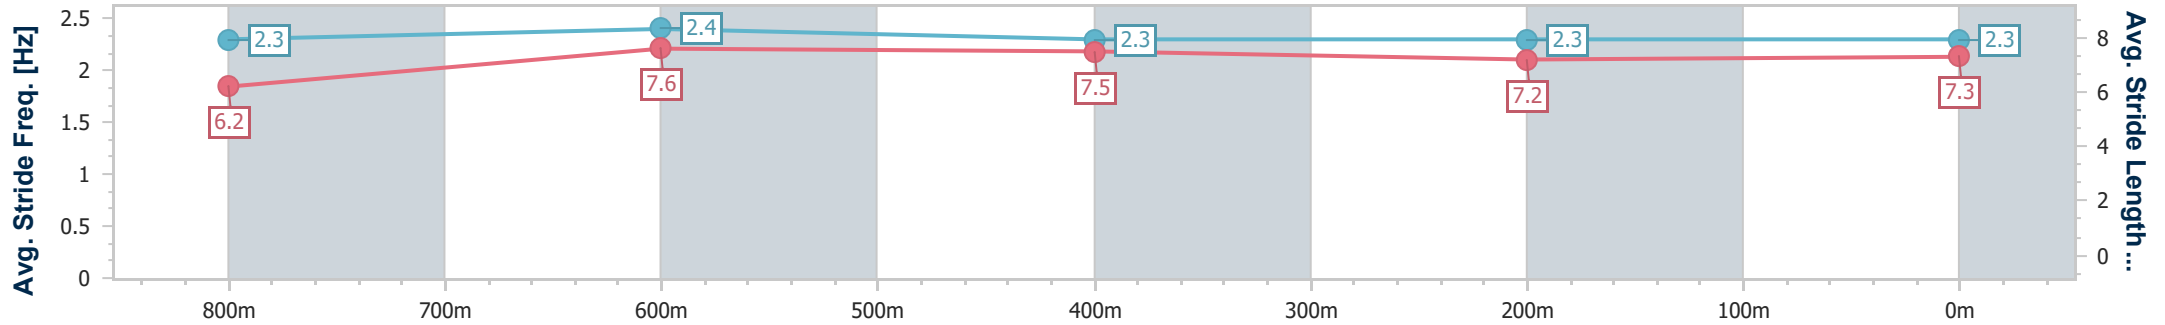

Horse/Jockey Name	Lady Cumberland
Final Rank	7
Fastest Section Time (Section)	0:10.64 (800m)
Top Speed [km/h] (Section)	68.2 (800m)
Race State	Finished

Toowoomba QLD Professional
Race 2: STRATHAYR Fillies and Mares Class 1 Handicap - 1000m

24 December 2022 - 13:02

Track Rating: Good 4, Weather: Fine, Rail Position: +4m Entire

Section	Overall	800m	600m	400m	200m
Section Times	1:00.32 [7] (0:13.75)	0:46.57 [5] (0:10.64)	0:35.93 [5] (0:11.53)	0:24.40 [6] (0:12.23)	0:12.17 [8] (0:12.17)
Average Speed [km/h]	51.3	65.9	62.2	59.9	59.1
Top Speed [km/h]	65.9	68.2	66.8	61.6	59.8
Avg. Dist. to Rail [m]	5.8	6.9	2.4	5.9	5.2
Avg. Stride Freq. [Hz]	2.3	2.4	2.3	2.3	2.3
Avg. Stride Length [m]	6.2	7.6	7.5	7.2	7.3

- [ ] Ranking at each section and finish
- -.-.- No data available at this section
- NA No data available