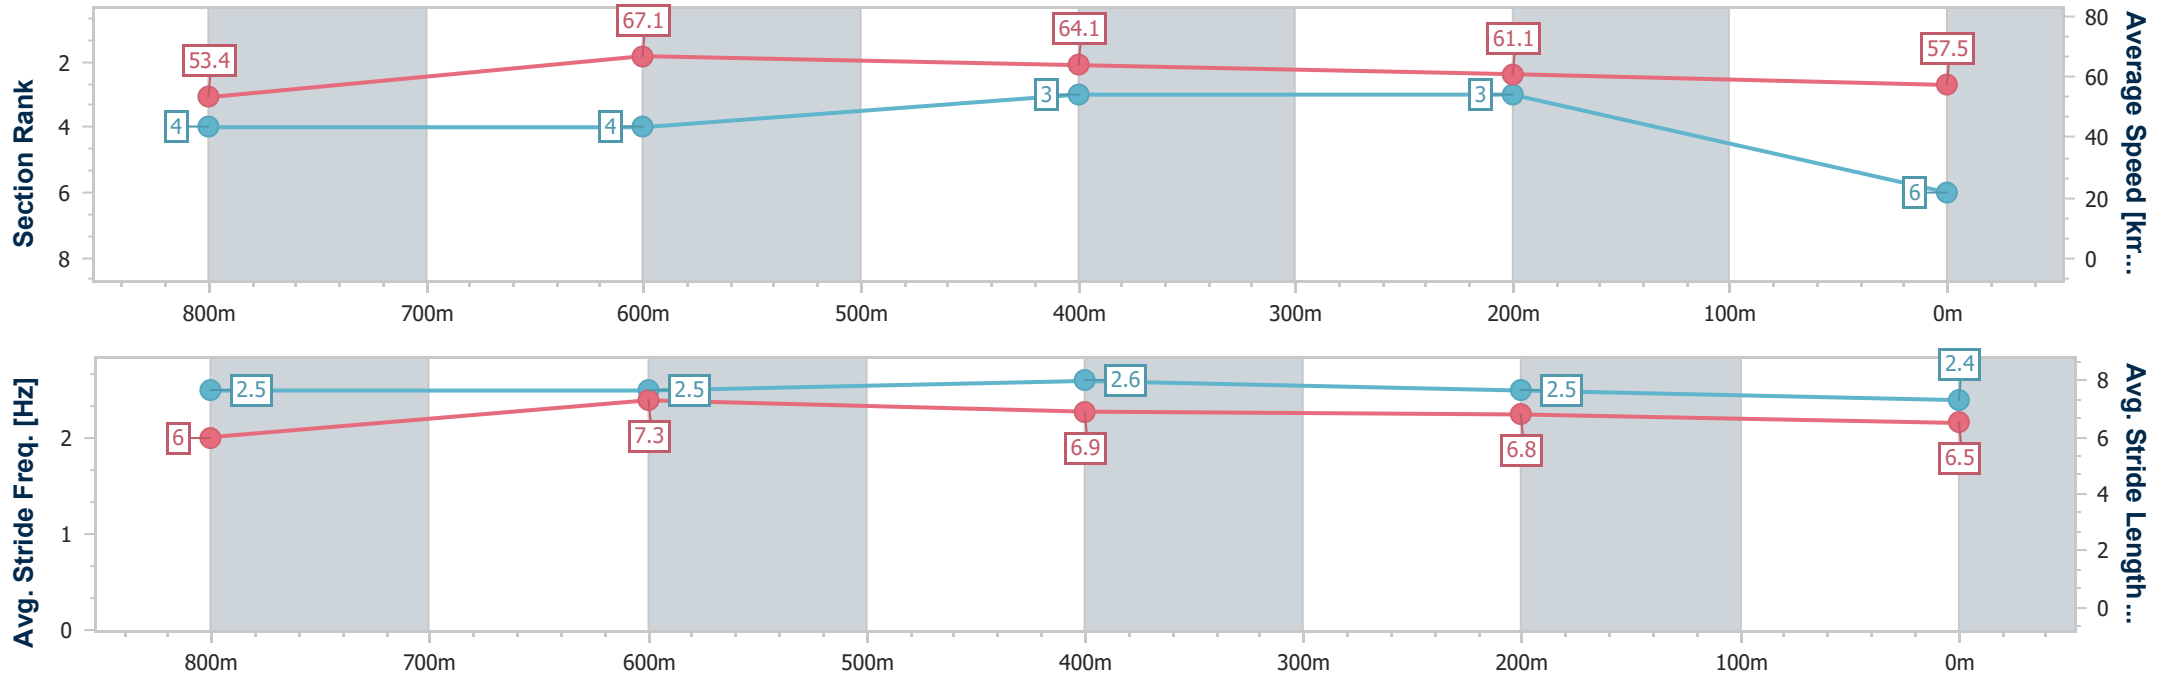

Horse/Jockey Name	Hero's Trinket
Final Rank	6
Fastest Section Time (Section)	0:10.68 (800m)
Top Speed [km/h] (Section)	69.0 (Overall)
Race State	Finished

Toowoomba QLD Professional
Race 2: STRATHAYR Fillies and Mares Class 1 Handicap - 1000m

24 December 2022 - 13:02

Track Rating: Good 4, Weather: Fine, Rail Position: +4m Entire

Section	Overall	800m	600m	400m	200m
Section Times	0:59.97 [6] (0:13.54)	0:46.43 [4] (0:10.68)	0:35.75 [4] (0:11.36)	0:24.39 [3] (0:11.86)	0:12.53 [3] (0:12.53)
Average Speed [km/h]	53.4	67.1	64.1	61.1	57.5
Top Speed [km/h]	69.0	68.7	67.3	62.1	61.1
Avg. Dist. to Rail [m]	3.8	1.2	2.2	1.5	2.0
Avg. Stride Freq. [Hz]	2.5	2.5	2.6	2.5	2.4
Avg. Stride Length [m]	6.0	7.3	6.9	6.8	6.5

- [ ] Ranking at each section and finish
- -.-.- No data available at this section
- NA No data available