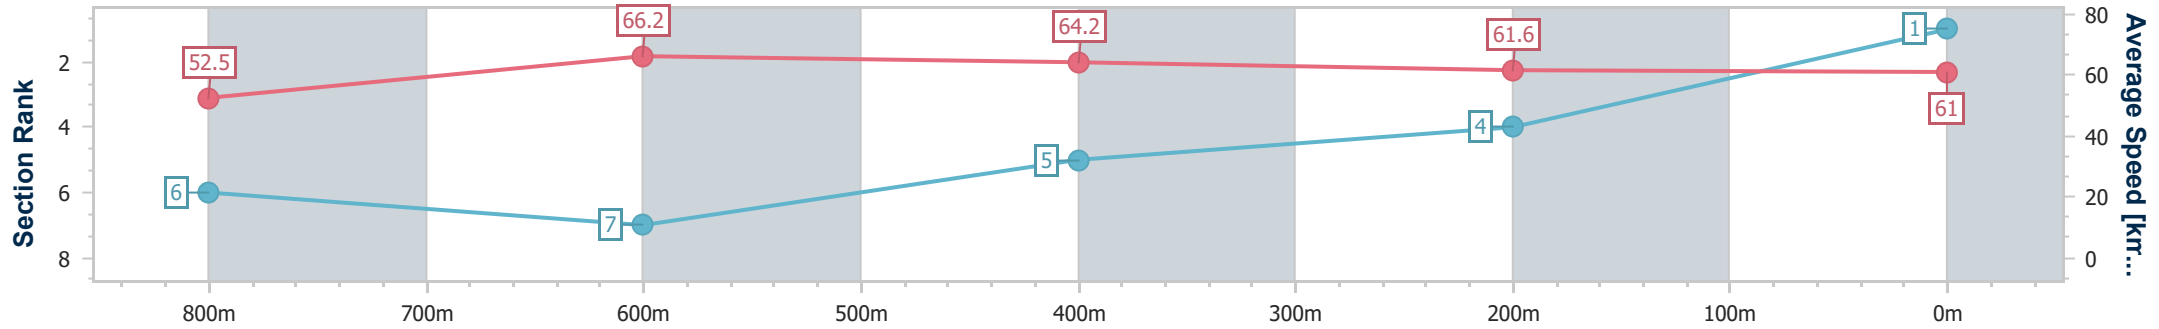

Horse/Jockey Name	Bringonthebubbles
Final Rank	1
Fastest Section Time (Section)	0:10.72 (800m)
Top Speed [km/h] (Section)	68.0 (Overall)
Race State	Finished

Toowoomba QLD Professional
Race 2: STRATHAYR Fillies and Mares Class 1 Handicap - 1000m

24 December 2022 - 13:02

Track Rating: Good 4, Weather: Fine, Rail Position: +4m Entire

Section	Overall	800m	600m	400m	200m
Section Times	0:59.44 [1] (0:13.74)	0:45.70 [6] (0:10.72)	0:34.98 [7] (0:11.31)	0:23.67 [5] (0:11.90)	0:11.77 [4] (0:11.77)
Average Speed [km/h]	52.5	66.2	64.2	61.6	61.0
Top Speed [km/h]	68.0	67.7	67.7	62.8	61.8
Avg. Dist. to Rail [m]	3.0	3.6	1.9	5.1	6.7
Avg. Stride Freq. [Hz]	2.4	2.4	2.4	2.4	2.4
Avg. Stride Length [m]	6.3	7.6	7.4	7.2	7.2

- [ ] Ranking at each section and finish
- -.-.- No data available at this section
- NA No data available