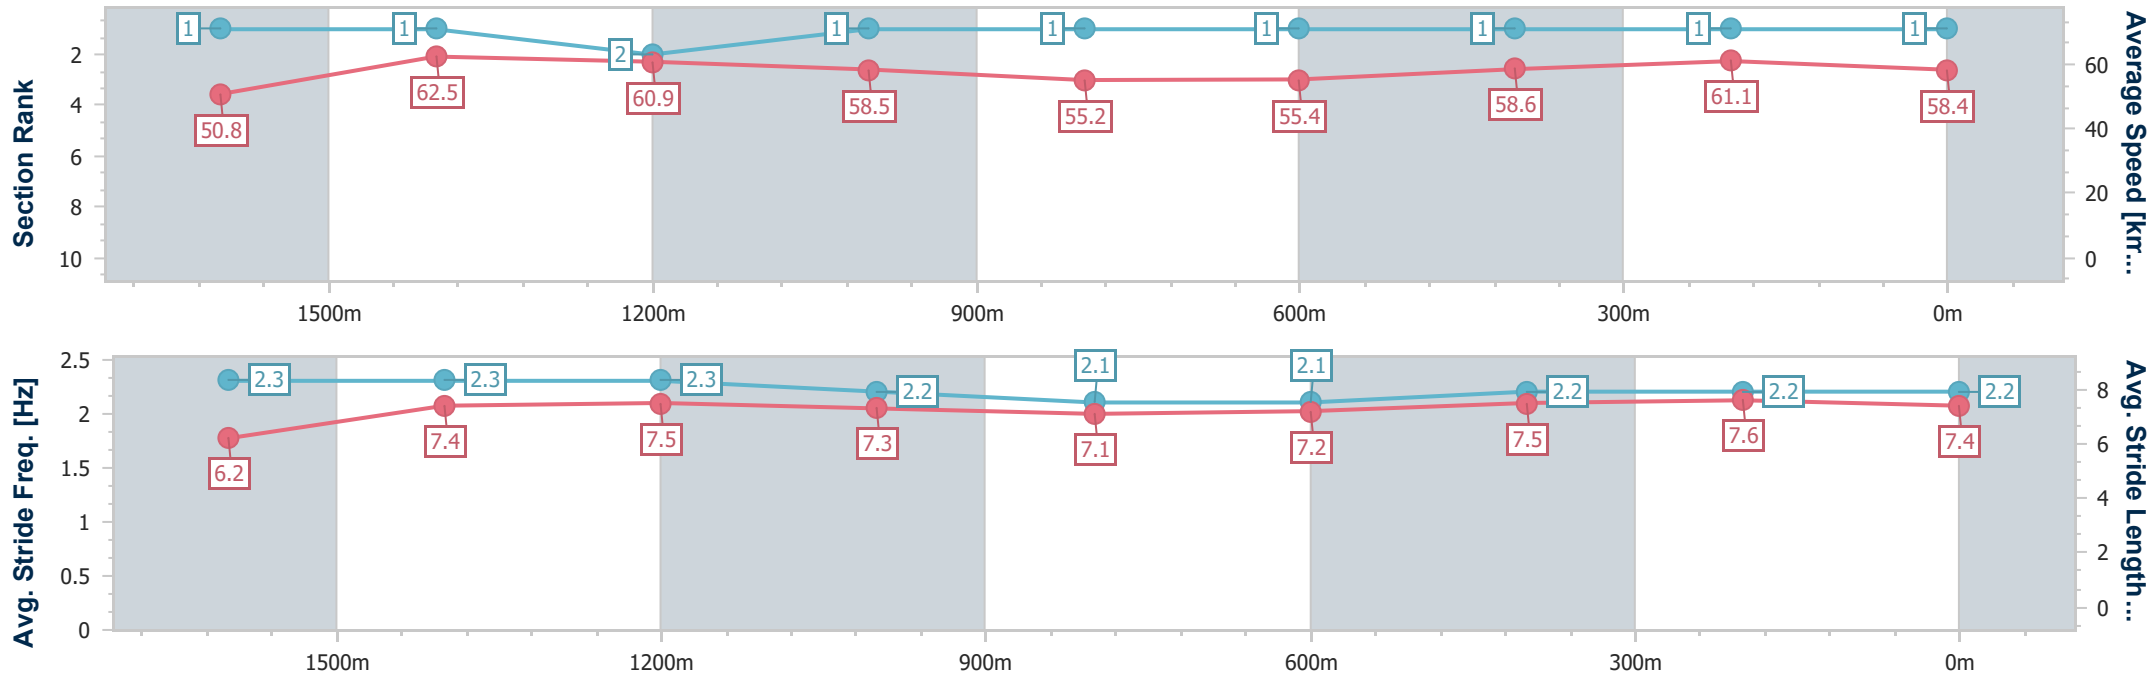

18 December 2022 - 15:25

Track Rating: Good 4, Weather: Fine, Rail Position: +8m Entire

Section	Overall	1600m	1400m	1200m	1000m	800m	600m	400m	200m
Section Times	1:52.32 [1] (0:14.19)	1:38.13 [1] (0:11.53)	1:26.60 [1] (0:11.82)	1:14.78 [2] (0:12.31)	1:02.47 [1] (0:13.10)	0:49.37 [1] (0:13.02)	0:36.35 [1] (0:12.24)	0:24.11 [1] (0:11.78)	0:12.33 [1] (0:12.33)
Average Speed [km/h]	50.8	62.5	60.9	58.5	55.2	55.4	58.6	61.1	58.4
Top Speed [km/h]	61.3	64.1	62.7	59.6	56.5	56.7	60.3	61.7	60.2
Avg. Dist. to Rail [m]	1.8	0.5	1.0	1.1	1.3	0.3	0.6	0.4	1.4
Avg. Stride Freq. [Hz]	2.3	2.3	2.3	2.2	2.1	2.1	2.2	2.2	2.2
Avg. Stride Length [m]	6.2	7.4	7.5	7.3	7.1	7.2	7.5	7.6	7.4