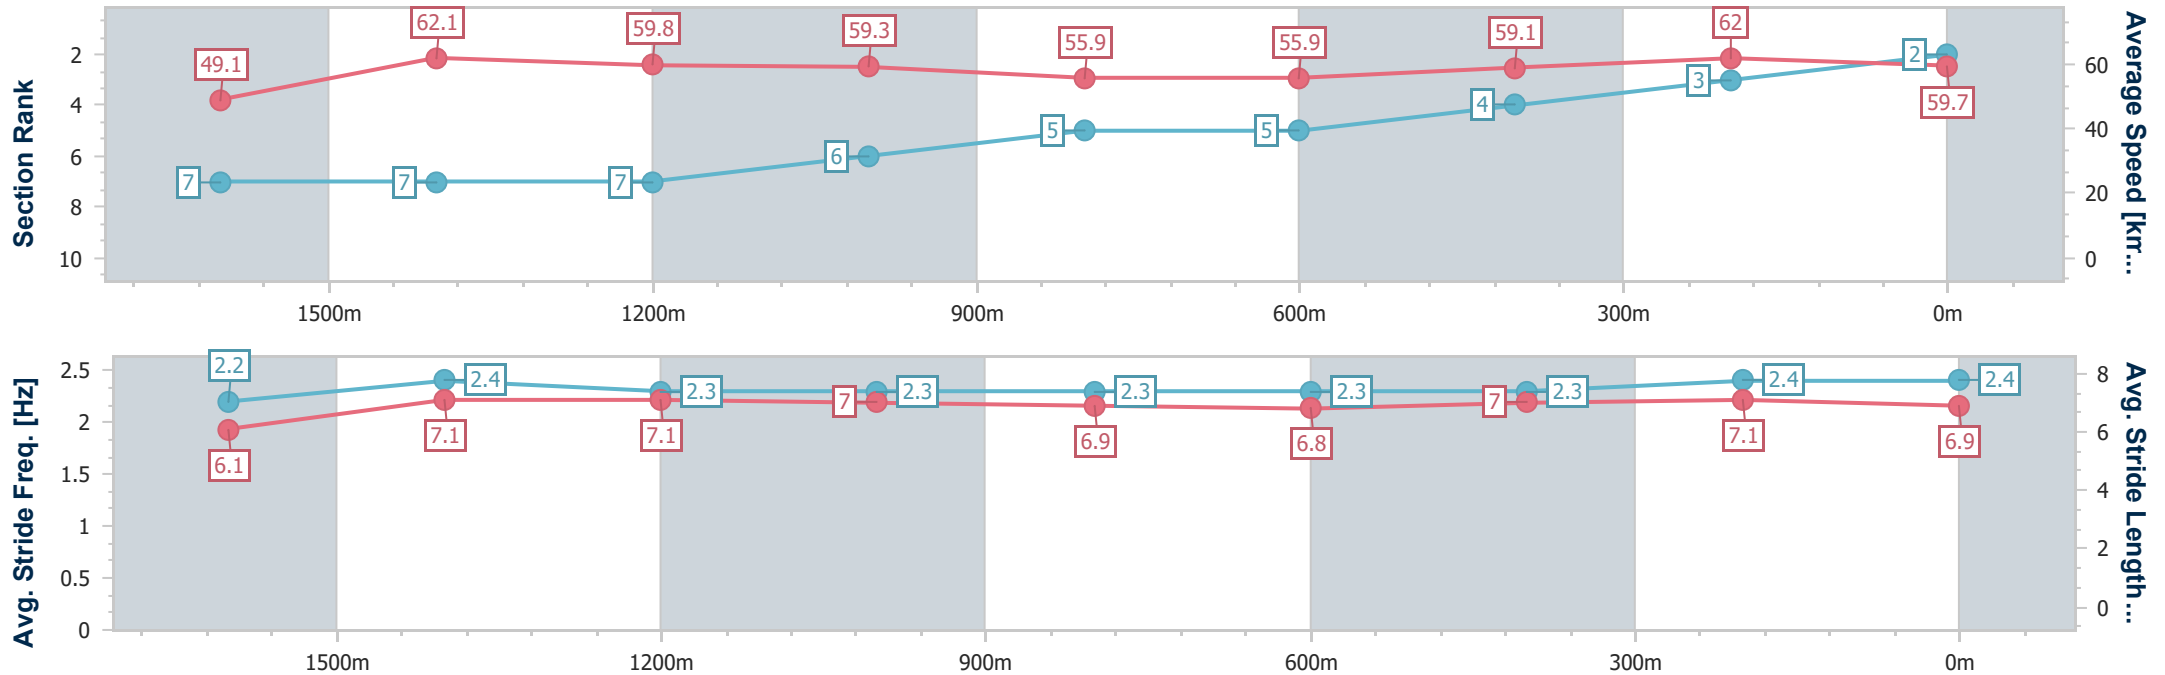

Sunshine Coast QLD Professional

Race 5: BLACK PLATINUM GROUP Class 2 Plate - 1800m

18 December 2022 - 15:25

Track Rating: Good 4, Weather: Fine, Rail Position: +8m Entire

Section	Overall	1600m	1400m	1200m	1000m	800m	600m	400m	200m
Section Times	1:52.33 [2] (0:14.70)	1:37.63 [7] (0:11.59)	1:26.04 [7] (0:12.11)	1:13.93 [7] (0:12.14)	1:01.79 [6] (0:12.94)	0:48.85 [5] (0:12.96)	0:35.89 [5] (0:12.21)	0:23.68 [4] (0:11.63)	0:12.05 [3] (0:12.05)
Average Speed [km/h]	49.1	62.1	59.8	59.3	55.9	55.9	59.1	62.0	59.7
Top Speed [km/h]	60.0	63.9	62.7	60.3	58.5	58.2	60.6	63.1	62.4
Avg. Dist. to Rail [m]	1.9	0.7	1.4	2.0	1.9	1.2	0.3	0.1	1.0
Avg. Stride Freq. [Hz]	2.2	2.4	2.3	2.3	2.3	2.3	2.3	2.4	2.4
Avg. Stride Length [m]	6.1	7.1	7.1	7.0	6.9	6.8	7.0	7.1	6.9