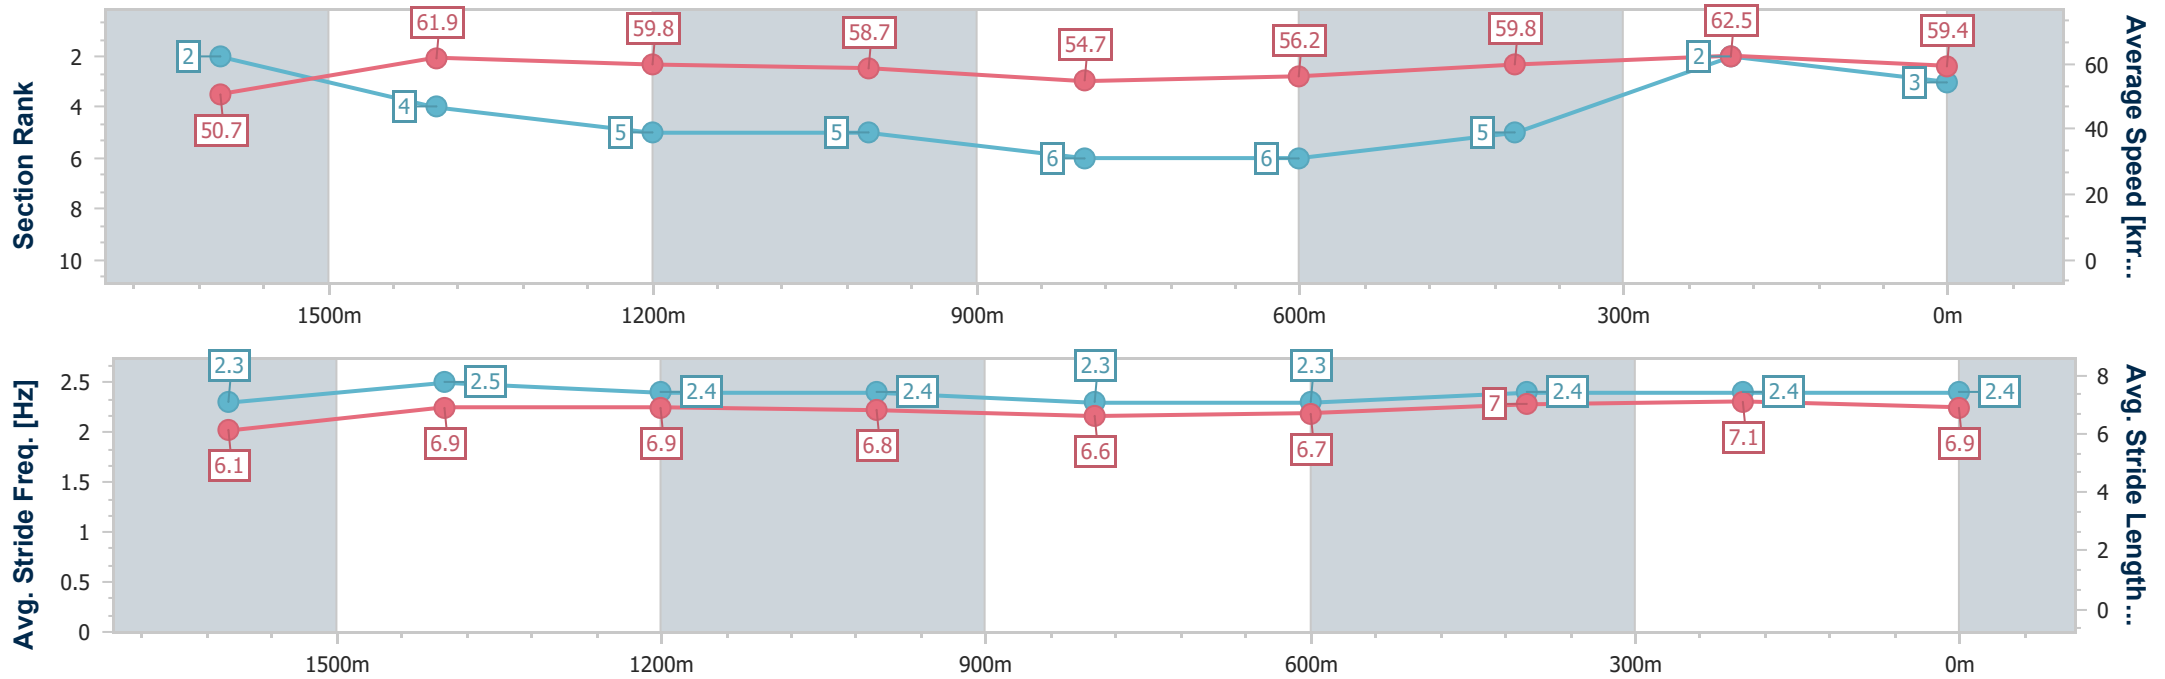

Sunshine Coast QLD Professional

Race 5: BLACK PLATINUM GROUP Class 2 Plate - 1800m

18 December 2022 - 15:25

Track Rating: Good 4, Weather: Fine, Rail Position: +8m Entire

Section	Overall	1600m	1400m	1200m	1000m	800m	600m	400m	200m				
Section Times	1:52.34 [3] (0:14.24)	1:38.10 [2] (0:11.69)	1:26.41 [4] (0:12.08)	1:14.33 [5] (0:12.29)	1:02.04 [5] (0:13.25)	0:48.79 [6] (0:12.96)	0:35.83 [6] (0:12.19)	0:23.64 [5] (0:11.51)	0:12.13 [2] (0:12.13)				
Average Speed [km/h]	50.7	61.9	59.8	58.7	54.7	56.2	59.8	62.5	59.4				
Top Speed [km/h]	60.8	63.6	61.2	59.8	56.4	59.7	62.3	63.2	61.4				
Avg. Dist. to Rail [m]	2.9	2.0	2.0	2.4	2.8	2.1	1.9	2.9	2.1				
Avg. Stride Freq. [Hz]	2.3	2.5	2.4	2.4	2.3	2.3	2.4	2.4	2.4				
Avg. Stride Length [m]	6.1	6.9	6.9	6.8	6.6	6.7	7.0	7.1	6.9				

- [] Ranking at each section and finish
- .-.- No data available at this section
- NA No data available

Horse/Jockey Name	Seeress
Final Rank	4
Fastest Section Time (Section)	0:11.55 (1600m)
Top Speed [km/h] (Section)	64.1 (1600m)
Race State	Finished