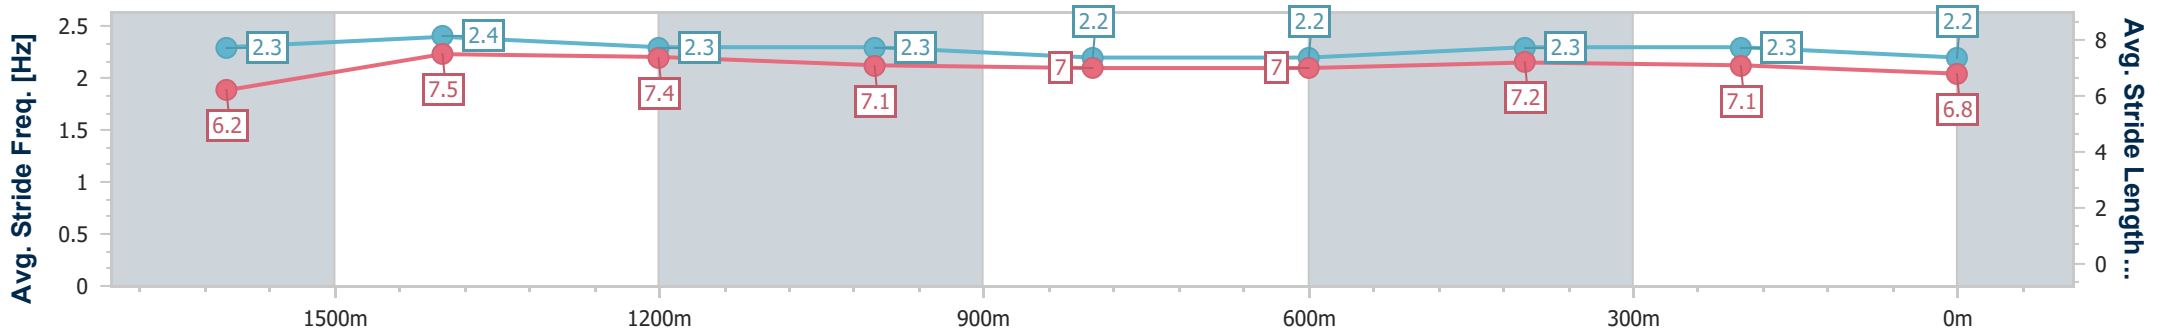

- [] Ranking at each section and finish
- .-.- No data available at this section
- NA No data available

Horse/Jockey Name	Magic Mikey
Final Rank	8
Fastest Section Time (Section)	0:11.40 (1600m)
Top Speed [km/h] (Section)	65.9 (1400m)
Race State	Finished

Sunshine Coast QLD Professional

Race 5: BLACK PLATINUM GROUP Class 2 Plate - 1800m

18 December 2022 - 15:25

Track Rating: Good 4, Weather: Fine, Rail Position: +8m Entire

Section	Overall	1600m	1400m	1200m	1000m	800m	600m	400m	200m			
Section Times	1:54.01 [8] (0:14.35)	1:39.66 [4] (0:11.40)	1:28.26 [2] (0:11.66)	1:16.60 [1] (0:12.50)	1:04.10 [2] (0:13.18)	0:50.92 [2] (0:12.96)	0:37.96 [2] (0:12.38)	0:25.58 [3] (0:12.20)	0:13.38 [5] (0:13.38)			
Average Speed [km/h]	50.8	63.6	62.3	57.7	55.0	56.0	58.5	59.0	53.8			
Top Speed [km/h]	62.4	65.5	65.9	59.3	55.4	57.4	59.4	60.0	57.1			
Avg. Dist. to Rail [m]	6.0	3.1	3.6	2.7	2.7	1.5	0.8	1.6	1.6			
Avg. Stride Freq. [Hz]	2.3	2.4	2.3	2.3	2.2	2.2	2.3	2.3	2.2			
Avg. Stride Length [m]	6.2	7.5	7.4	7.1	7.0	7.0	7.2	7.1	6.8			

- [] Ranking at each section and finish
- .-.- No data available at this section
- NA No data available