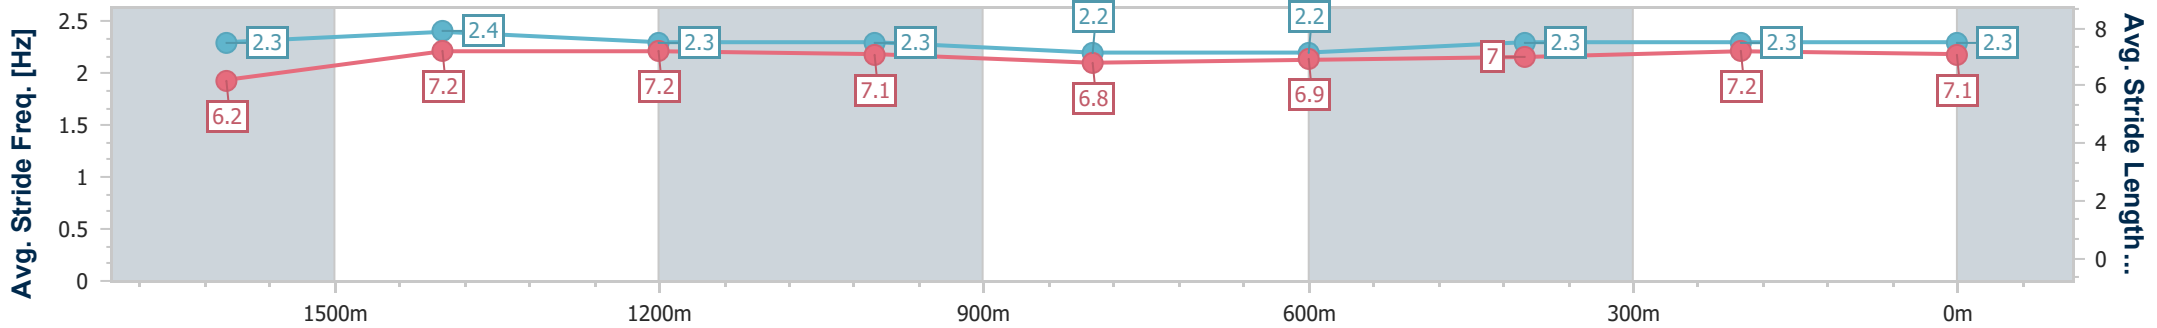

Sunshine Coast QLD Professional

Race 5: BLACK PLATINUM GROUP Class 2 Plate - 1800m

18 December 2022 - 15:25

Track Rating: Good 4, Weather: Fine, Rail Position: +8m Entire

Section	Overall	1600m	1400m	1200m	1000m	800m	600m	400m	200m
Section Times	1:53.22 [7] (0:14.32)	1:38.90 [3] (0:11.48)	1:27.42 [3] (0:11.96)	1:15.46 [3] (0:12.41)	1:03.05 [4] (0:13.22)	0:49.83 [4] (0:12.98)	0:36.85 [4] (0:12.35)	0:24.50 [6] (0:12.00)	0:12.50 [8] (0:12.50)
Average Speed [km/h]	50.6	63.0	60.4	58.1	54.8	55.5	58.0	59.9	57.7
Top Speed [km/h]	62.2	65.0	61.6	59.1	56.3	57.4	59.8	61.2	60.1
Avg. Dist. to Rail [m]	3.7	1.3	1.4	1.8	2.2	0.7	1.1	1.5	3.5
Avg. Stride Freq. [Hz]	2.3	2.4	2.3	2.3	2.2	2.2	2.3	2.3	2.3
Avg. Stride Length [m]	6.2	7.2	7.2	7.1	6.8	6.9	7.0	7.2	7.1

- [] Ranking at each section and finish
- .-.- No data available at this section
- NA No data available

Horse/Jockey Name	Magic Mikey
Final Rank	8
Fastest Section Time (Section)	0:11.40 (1600m)
Top Speed [km/h] (Section)	65.9 (1400m)
Race State	Finished