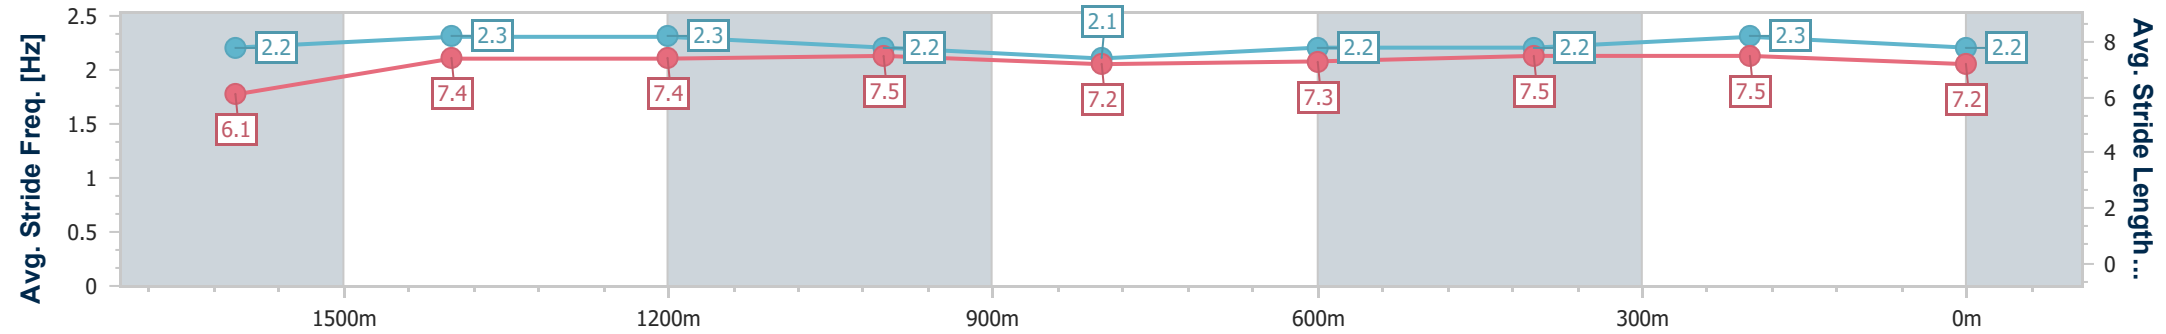

- [] Ranking at each section and finish
- .-.- No data available at this section
- NA No data available

Horse/Jockey Name	Leored
Final Rank	6
Fastest Section Time (Section)	0:11.71 (1600m)
Top Speed [km/h] (Section)	64.0 (1600m)
Race State	Finished

Sunshine Coast QLD Professional

Race 5: BLACK PLATINUM GROUP Class 2 Plate - 1800m

18 December 2022 - 15:25

Track Rating: Good 4, Weather: Fine, Rail Position: +8m Entire

Section	Overall	1600m	1400m	1200m	1000m	800m	600m	400m	200m				
Section Times	1:53.05 [6] (0:14.97)	1:38.08 [8] (0:11.71)	1:26.37 [8] (0:12.01)	1:14.36 [8] (0:12.12)	1:02.24 [8] (0:12.98)	0:49.26 [7] (0:12.89)	0:36.37 [7] (0:12.16)	0:24.21 [7] (0:11.80)	0:12.41 [6] (0:12.41)				
Average Speed [km/h]	48.3	61.7	60.3	59.4	55.8	56.2	59.4	60.9	58.0				
Top Speed [km/h]	59.2	64.0	63.9	60.7	58.1	59.1	60.8	61.6	60.3				
Avg. Dist. to Rail [m]	1.3	1.4	2.3	2.5	2.0	1.2	0.3	1.5	2.9				
Avg. Stride Freq. [Hz]	2.2	2.3	2.3	2.2	2.1	2.2	2.2	2.3	2.2				
Avg. Stride Length [m]	6.1	7.4	7.4	7.5	7.2	7.3	7.5	7.5	7.2				

- [] Ranking at each section and finish
- .-.- No data available at this section
- NA No data available

Horse/Jockey Name	He's Viral
Final Rank	7
Fastest Section Time (Section)	0:11.48 (1600m)
Top Speed [km/h] (Section)	65.0 (1600m)
Race State	Finished