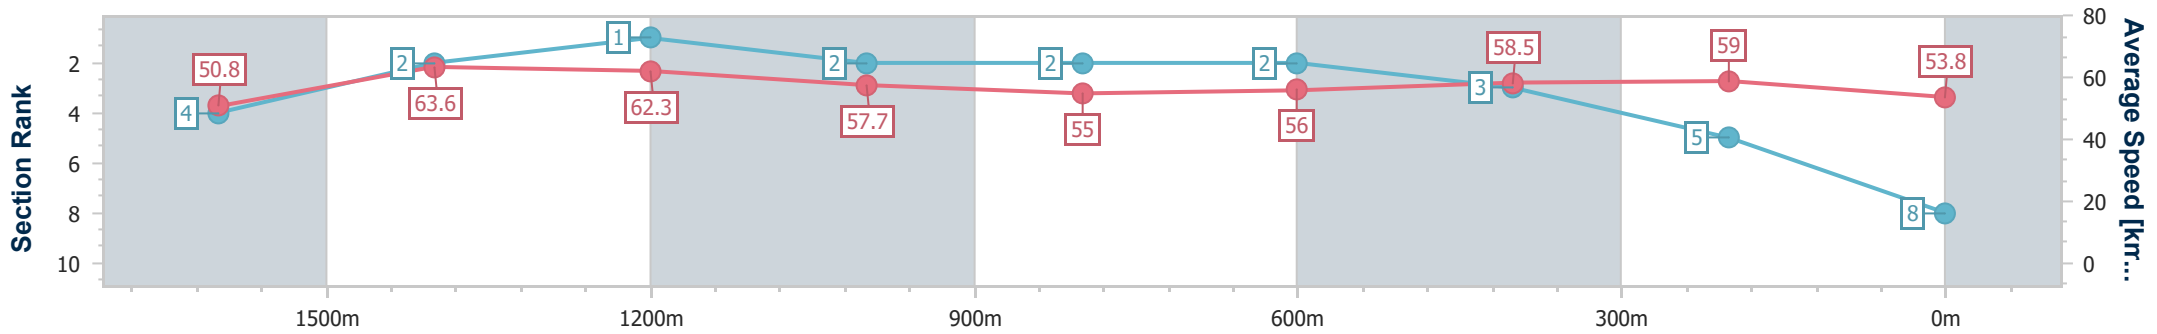

- [] Ranking at each section and finish
- .-.- No data available at this section
- NA No data available

Horse/Jockey Name	Magic Mikey
Final Rank	8
Fastest Section Time (Section)	0:11.40 (1600m)
Top Speed [km/h] (Section)	65.9 (1400m)
Race State	Finished

Sunshine Coast QLD Professional

Race 5: BLACK PLATINUM GROUP Class 2 Plate - 1800m

18 December 2022 - 15:25

Track Rating: Good 4, Weather: Fine, Rail Position: +8m Entire

Section	Overall	1600m	1400m	1200m	1000m	800m	600m	400m	200m			
Section Times	1:54.01 [8] (0:14.35)	1:39.66 [4] (0:11.40)	1:28.26 [2] (0:11.66)	1:16.60 [1] (0:12.50)	1:04.10 [2] (0:13.18)	0:50.92 [2] (0:12.96)	0:37.96 [2] (0:12.38)	0:25.58 [3] (0:12.20)	0:13.38 [5] (0:13.38)			
Average Speed [km/h]	50.8	63.6	62.3	57.7	55.0	56.0	58.5	59.0	53.8			
Top Speed [km/h]	62.4	65.5	65.9	59.3	55.4	57.4	59.4	60.0	57.1			
Avg. Dist. to Rail [m]	6.0	3.1	3.6	2.7	2.7	1.5	0.8	1.6	1.6			
Avg. Stride Freq. [Hz]	2.3	2.4	2.3	2.3	2.2	2.2	2.3	2.3	2.2			
Avg. Stride Length [m]	6.2	7.5	7.4	7.1	7.0	7.0	7.2	7.1	6.8			

- [] Ranking at each section and finish
- .-.- No data available at this section
- NA No data available