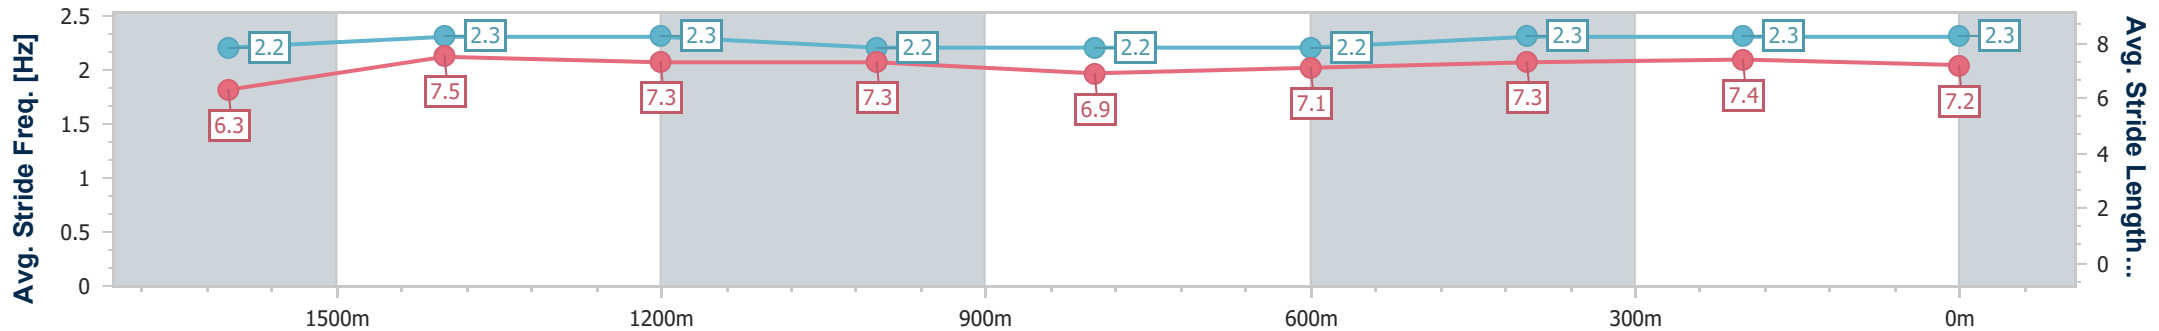

Sunshine Coast QLD Professional

Race 5: BLACK PLATINUM GROUP Class 2 Plate - 1800m

18 December 2022 - 15:25

Track Rating: Good 4, Weather: Fine, Rail Position: +8m Entire

Section	Overall	1600m	1400m	1200m	1000m	800m	600m	400m	200m				
Section Times	1:52.81 [5] (0:14.58)	1:38.23 [6] (0:11.56)	1:26.67 [6] (0:12.22)	1:14.45 [6] (0:12.18)	1:02.27 [7] (0:13.29)	0:48.98 [8] (0:12.89)	0:36.09 [8] (0:12.14)	0:23.95 [8] (0:11.81)	0:12.14 [7] (0:12.14)				
Average Speed [km/h]	49.8	62.7	59.3	59.3	54.6	56.4	59.7	60.9	59.4				
Top Speed [km/h]	61.9	63.7	61.4	60.6	57.5	60.1	60.9	61.9	61.9				
Avg. Dist. to Rail [m]	5.1	2.6	2.9	3.0	2.8	1.9	0.9	3.5	4.6				
Avg. Stride Freq. [Hz]	2.2	2.3	2.3	2.2	2.2	2.2	2.3	2.3	2.3				
Avg. Stride Length [m]	6.3	7.5	7.3	7.3	6.9	7.1	7.3	7.4	7.2				

- [] Ranking at each section and finish
- .-.- No data available at this section
- NA No data available

Horse/Jockey Name	Leored
Final Rank	6
Fastest Section Time (Section)	0:11.71 (1600m)
Top Speed [km/h] (Section)	64.0 (1600m)
Race State	Finished