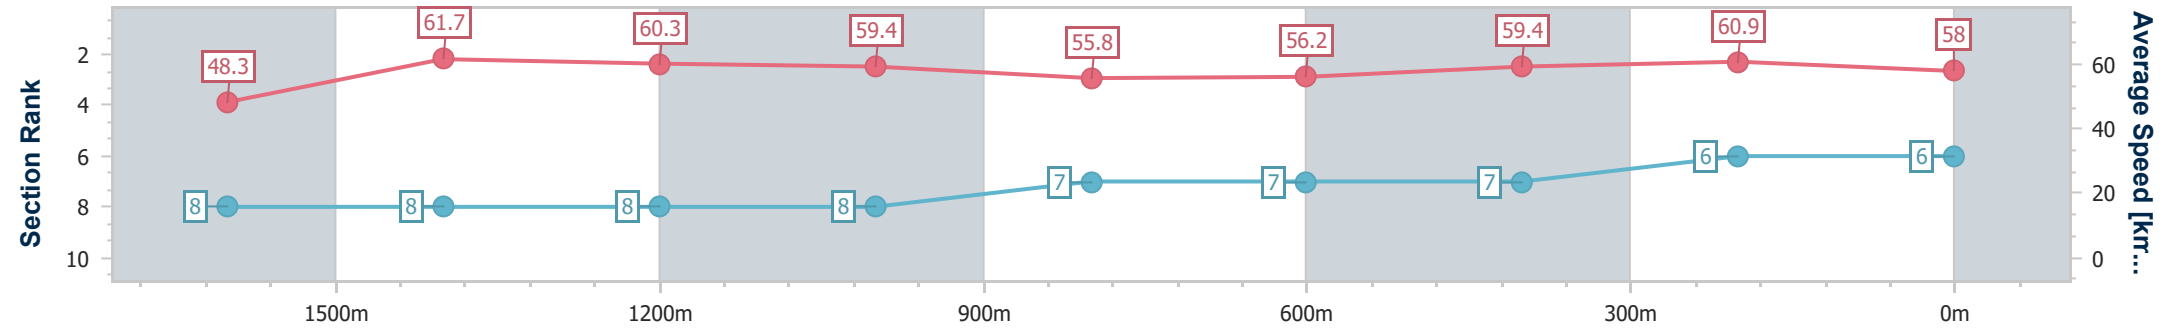

- [] Ranking at each section and finish
- .-.- No data available at this section
- NA No data available

Horse/Jockey Name	Leored
Final Rank	6
Fastest Section Time (Section)	0:11.71 (1600m)
Top Speed [km/h] (Section)	64.0 (1600m)
Race State	Finished

Sunshine Coast QLD Professional

Race 5: BLACK PLATINUM GROUP Class 2 Plate - 1800m

18 December 2022 - 15:25

Track Rating: Good 4, Weather: Fine, Rail Position: +8m Entire

Section	Overall	1600m	1400m	1200m	1000m	800m	600m	400m	200m				
Section Times	1:53.05 [6] (0:14.97)	1:38.08 [8] (0:11.71)	1:26.37 [8] (0:12.01)	1:14.36 [8] (0:12.12)	1:02.24 [8] (0:12.98)	0:49.26 [7] (0:12.89)	0:36.37 [7] (0:12.16)	0:24.21 [7] (0:11.80)	0:12.41 [6] (0:12.41)				
Average Speed [km/h]	48.3	61.7	60.3	59.4	55.8	56.2	59.4	60.9	58.0				
Top Speed [km/h]	59.2	64.0	63.9	60.7	58.1	59.1	60.8	61.6	60.3				
Avg. Dist. to Rail [m]	1.3	1.4	2.3	2.5	2.0	1.2	0.3	1.5	2.9				
Avg. Stride Freq. [Hz]	2.2	2.3	2.3	2.2	2.1	2.2	2.2	2.3	2.2				
Avg. Stride Length [m]	6.1	7.4	7.4	7.5	7.2	7.3	7.5	7.5	7.2				

- [] Ranking at each section and finish
- .-.- No data available at this section
- NA No data available

Horse/Jockey Name	He's Viral
Final Rank	7
Fastest Section Time (Section)	0:11.48 (1600m)
Top Speed [km/h] (Section)	65.0 (1600m)
Race State	Finished