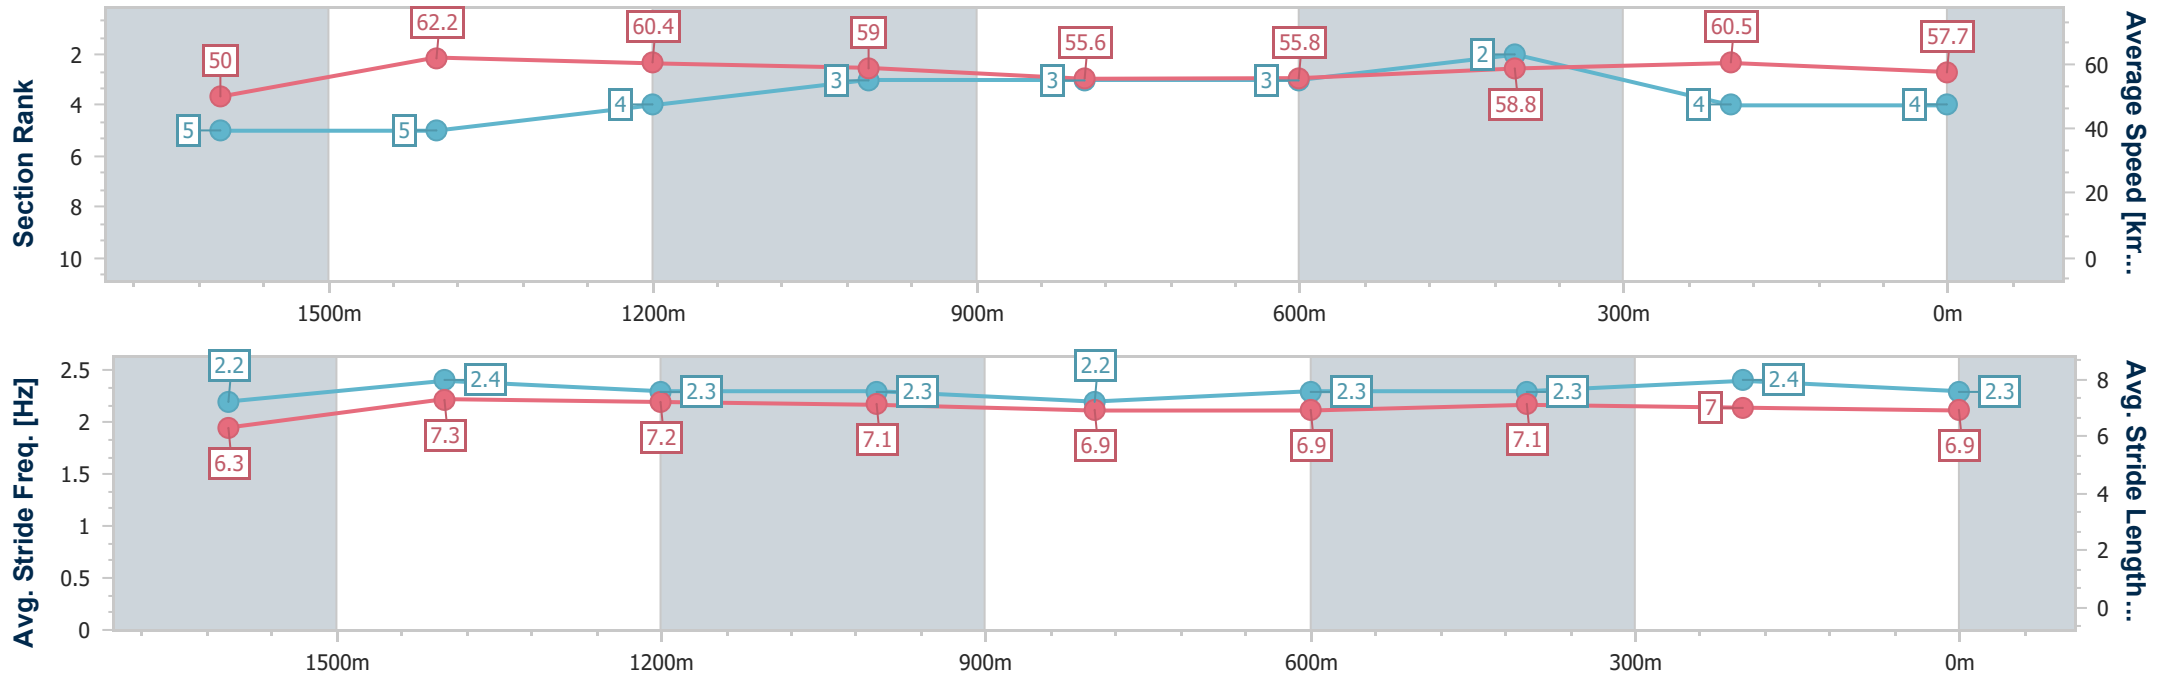

Sunshine Coast QLD Professional

Race 5: BLACK PLATINUM GROUP Class 2 Plate - 1800m

18 December 2022 - 15:25

Track Rating: Good 4, Weather: Fine, Rail Position: +8m Entire

Section	Overall	1600m	1400m	1200m	1000m	800m	600m	400m	200m
Section Times	1:52.75 [4] (0:14.41)	1:38.34 [5] (0:11.55)	1:26.79 [5] (0:11.97)	1:14.82 [4] (0:12.21)	1:02.61 [3] (0:13.02)	0:49.59 [3] (0:12.99)	0:36.60 [3] (0:12.24)	0:24.36 [2] (0:11.90)	0:12.46 [4] (0:12.46)
Average Speed [km/h]	50.0	62.2	60.4	59.0	55.6	55.8	58.8	60.5	57.7
Top Speed [km/h]	61.5	64.1	61.8	60.5	56.7	57.2	61.0	61.4	60.0
Avg. Dist. to Rail [m]	3.1	0.5	1.2	1.6	1.7	1.1	0.2	0.7	1.9
Avg. Stride Freq. [Hz]	2.2	2.4	2.3	2.3	2.2	2.3	2.3	2.4	2.3
Avg. Stride Length [m]	6.3	7.3	7.2	7.1	6.9	6.9	7.1	7.0	6.9

- [] Ranking at each section and finish
- .-.- No data available at this section
- NA No data available

Horse/Jockey Name	Cassowary
Final Rank	5
Fastest Section Time (Section)	0:11.56 (1600m)
Top Speed [km/h] (Section)	63.7 (1600m)
Race State	Finished