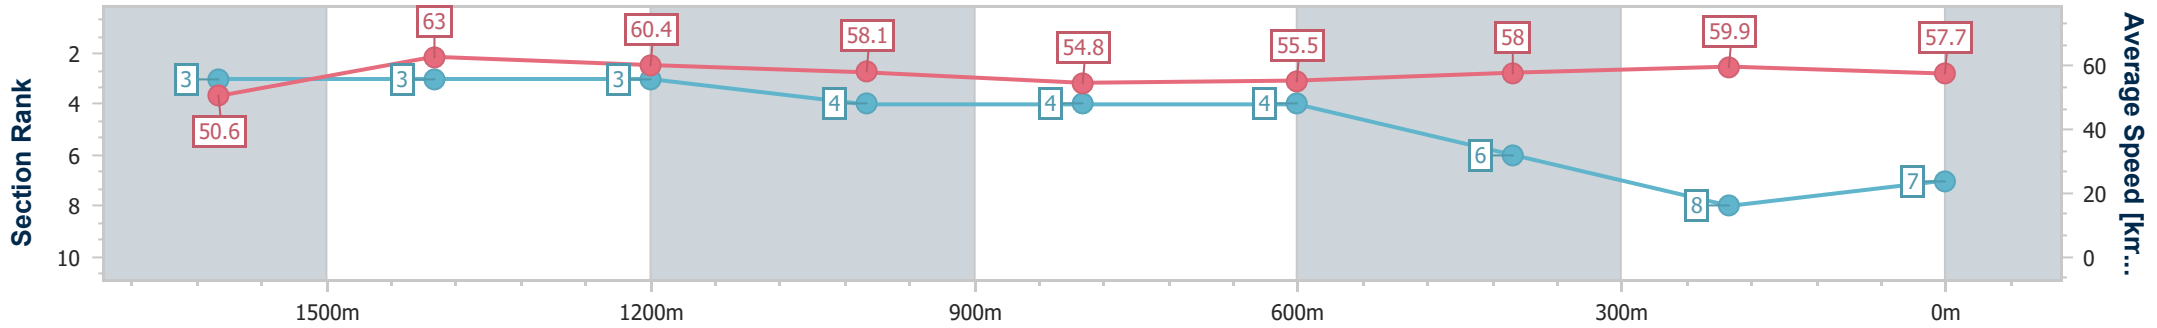

Sunshine Coast QLD Professional

Race 5: BLACK PLATINUM GROUP Class 2 Plate - 1800m

18 December 2022 - 15:25

Track Rating: Good 4, Weather: Fine, Rail Position: +8m Entire

Section	Overall	1600m	1400m	1200m	1000m	800m	600m	400m	200m
Section Times	1:53.22 [7] (0:14.32)	1:38.90 [3] (0:11.48)	1:27.42 [3] (0:11.96)	1:15.46 [3] (0:12.41)	1:03.05 [4] (0:13.22)	0:49.83 [4] (0:12.98)	0:36.85 [4] (0:12.35)	0:24.50 [6] (0:12.00)	0:12.50 [8] (0:12.50)
Average Speed [km/h]	50.6	63.0	60.4	58.1	54.8	55.5	58.0	59.9	57.7
Top Speed [km/h]	62.2	65.0	61.6	59.1	56.3	57.4	59.8	61.2	60.1
Avg. Dist. to Rail [m]	3.7	1.3	1.4	1.8	2.2	0.7	1.1	1.5	3.5
Avg. Stride Freq. [Hz]	2.3	2.4	2.3	2.3	2.2	2.2	2.3	2.3	2.3
Avg. Stride Length [m]	6.2	7.2	7.2	7.1	6.8	6.9	7.0	7.2	7.1

- [] Ranking at each section and finish
- .-.- No data available at this section
- NA No data available

Horse/Jockey Name	Magic Mikey
Final Rank	8
Fastest Section Time (Section)	0:11.40 (1600m)
Top Speed [km/h] (Section)	65.9 (1400m)
Race State	Finished