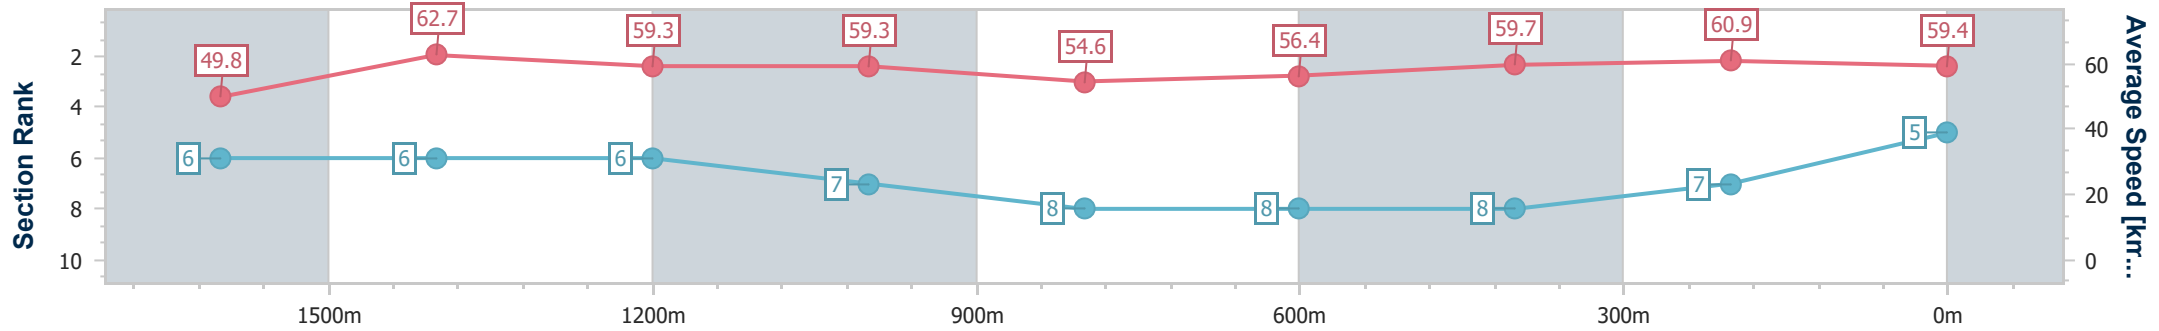

Sunshine Coast QLD Professional

Race 5: BLACK PLATINUM GROUP Class 2 Plate - 1800m

18 December 2022 - 15:25

Track Rating: Good 4, Weather: Fine, Rail Position: +8m Entire

Section	Overall	1600m	1400m	1200m	1000m	800m	600m	400m	200m				
Section Times	1:52.81 [5] (0:14.58)	1:38.23 [6] (0:11.56)	1:26.67 [6] (0:12.22)	1:14.45 [6] (0:12.18)	1:02.27 [7] (0:13.29)	0:48.98 [8] (0:12.89)	0:36.09 [8] (0:12.14)	0:23.95 [8] (0:11.81)	0:12.14 [7] (0:12.14)				
Average Speed [km/h]	49.8	62.7	59.3	59.3	54.6	56.4	59.7	60.9	59.4				
Top Speed [km/h]	61.9	63.7	61.4	60.6	57.5	60.1	60.9	61.9	61.9				
Avg. Dist. to Rail [m]	5.1	2.6	2.9	3.0	2.8	1.9	0.9	3.5	4.6				
Avg. Stride Freq. [Hz]	2.2	2.3	2.3	2.2	2.2	2.2	2.3	2.3	2.3				
Avg. Stride Length [m]	6.3	7.5	7.3	7.3	6.9	7.1	7.3	7.4	7.2				

- [] Ranking at each section and finish
- .-.- No data available at this section
- NA No data available

Horse/Jockey Name	Leored
Final Rank	6
Fastest Section Time (Section)	0:11.71 (1600m)
Top Speed [km/h] (Section)	64.0 (1600m)
Race State	Finished