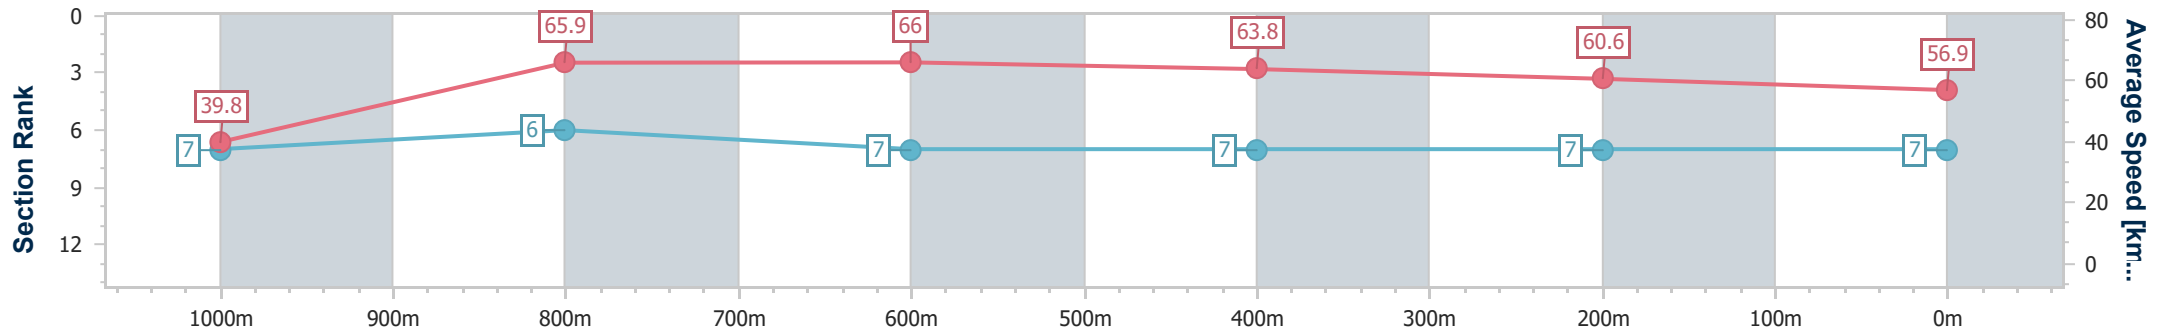

Horse/Jockey Name	Injustice
Final Rank	7
Fastest Section Time (Section)	0:09.04 (Overall)
Top Speed [km/h] (Section)	67.8 (1000m)
Race State	Finished

Aquis Park Gold Coast QLD Professional
Race 6: AMALGAMATED REMEDIAL Colts, Geldings and
Entires Class 2 Plate - 1100m

17 December 2022 - 15:30

Track Rating: Soft 5, Weather: Fine, Rail Position: +3.5m 1800m-350m; +3.5m Cutaway 350m; True Straight

Section	Overall	1000m	800m	600m	400m	200m									
Section Times	1:06.61 [7] (0:09.04)	0:57.57 [7] (0:10.88)	0:46.69 [6] (0:10.87)	0:35.82 [7] (0:11.27)	0:24.55 [7] (0:11.90)	0:12.65 [7] (0:12.65)									
Average Speed [km/h]	39.8	65.9	66.0	63.8	60.6	56.9									
Top Speed [km/h]	63.7	67.8	67.5	66.7	62.0	59.4									
Avg. Dist. to Rail [m]	4.3	0.9	0.6	0.6	5.7	7.8									
Avg. Stride Freq. [Hz]	2.2	2.4	2.5	2.4	2.3	2.2									
Avg. Stride Length [m]	5.1	7.5	7.4	7.4	7.2	7.1									

- [ ] Ranking at each section and finish
- -.-.- No data available at this section
- NA No data available