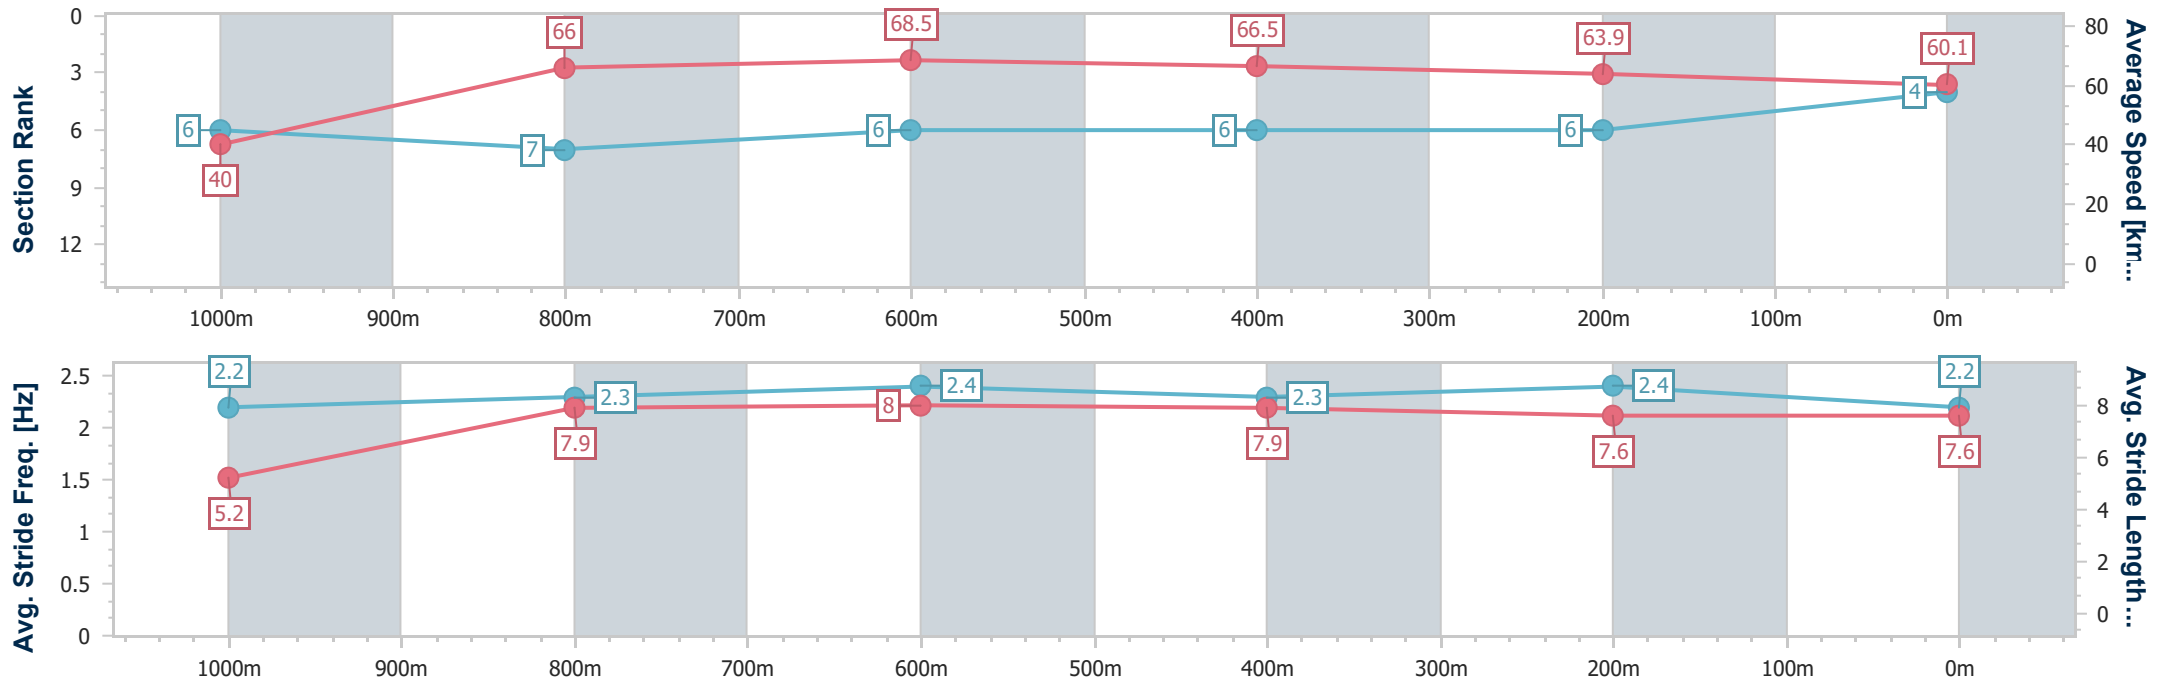

Section	Overall	1000m	800m	600m	400m	200m									
Section Times	1:04.74 [3] (0:08.70)	0:56.04 [4] (0:10.52)	0:45.52 [1] (0:10.71)	0:34.81 [1] (0:10.97)	0:23.84 [1] (0:11.47)	0:12.37 [1] (0:12.37)									
Average Speed [km/h]	41.5	68.9	67.2	65.3	62.9	58.2									
Top Speed [km/h]	65.8	71.4	71.4	66.9	66.0	62.5									
Avg. Dist. to Rail [m]	5.8	1.3	0.5	1.0	5.1	9.0									
Avg. Stride Freq. [Hz]	2.2	2.5	2.5	2.4	2.4	2.4									
Avg. Stride Length [m]	5.2	7.6	7.5	7.5	7.3	6.9									

- [] Ranking at each section and finish
- .-.- No data available at this section
- NA No data available

Horse/Jockey Name	Doctor Jack
Final Rank	4
Fastest Section Time (Section)	0:09.01 (Overall)
Top Speed [km/h] (Section)	69.9 (800m)
Race State	Finished

Section	Overall	1000m	800m	600m	400m	200m									
Section Times	1:05.13 [4] (0:09.01)	0:56.12 [6] (0:11.07)	0:45.05 [7] (0:10.65)	0:34.40 [6] (0:11.06)	0:23.34 [6] (0:11.35)	0:11.99 [6] (0:11.99)									
Average Speed [km/h]	40.0	66.0	68.5	66.5	63.9	60.1									
Top Speed [km/h]	61.0	67.5	69.9	67.8	64.9	63.1									
Avg. Dist. to Rail [m]	8.3	2.7	3.6	3.8	8.1	6.4									
Avg. Stride Freq. [Hz]	2.2	2.3	2.4	2.3	2.4	2.2									
Avg. Stride Length [m]	5.2	7.9	8.0	7.9	7.6	7.6									