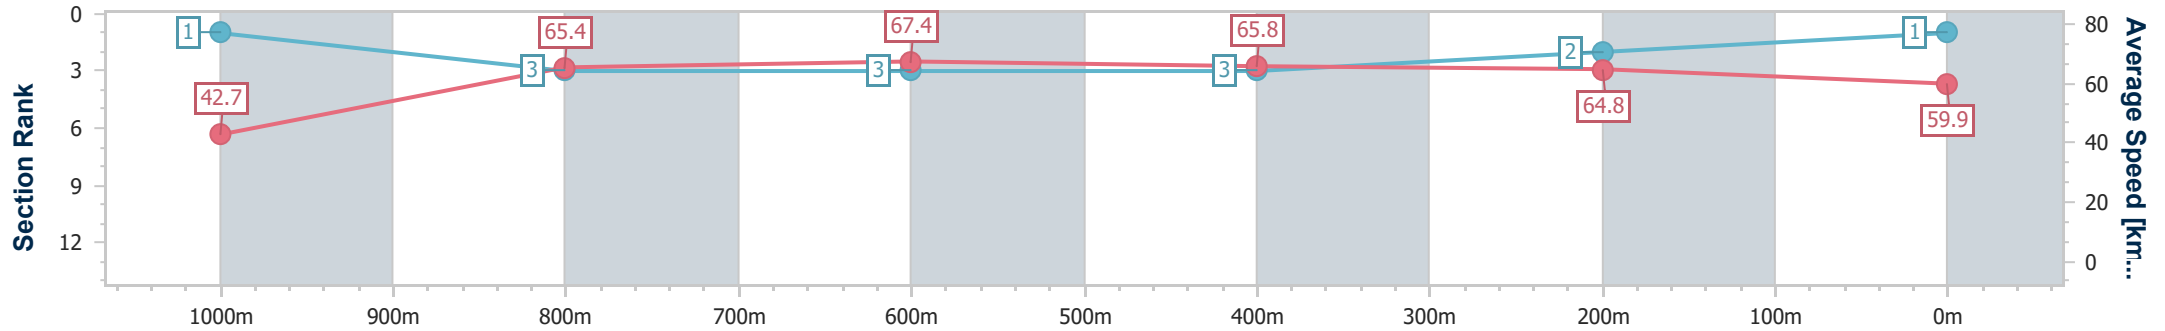

Section	Overall	1000m	800m	600m	400m	200m								
Section Times	1:04.40 [1] (0:08.46)	0:55.94 [1] (0:10.98)	0:44.96 [3] (0:10.71)	0:34.25 [3] (0:11.07)	0:23.18 [3] (0:11.17)	0:12.01 [2] (0:12.01)								
Average Speed [km/h]	42.7	65.4	67.4	65.8	64.8	59.9								
Top Speed [km/h]	63.6	67.2	69.2	66.7	67.1	63.1								
Avg. Dist. to Rail [m]	3.4	0.6	1.4	2.1	7.6	10.7								
Avg. Stride Freq. [Hz]	2.3	2.5	2.5	2.5	2.5	2.4								
Avg. Stride Length [m]	5.2	7.3	7.5	7.4	7.2	7.1								