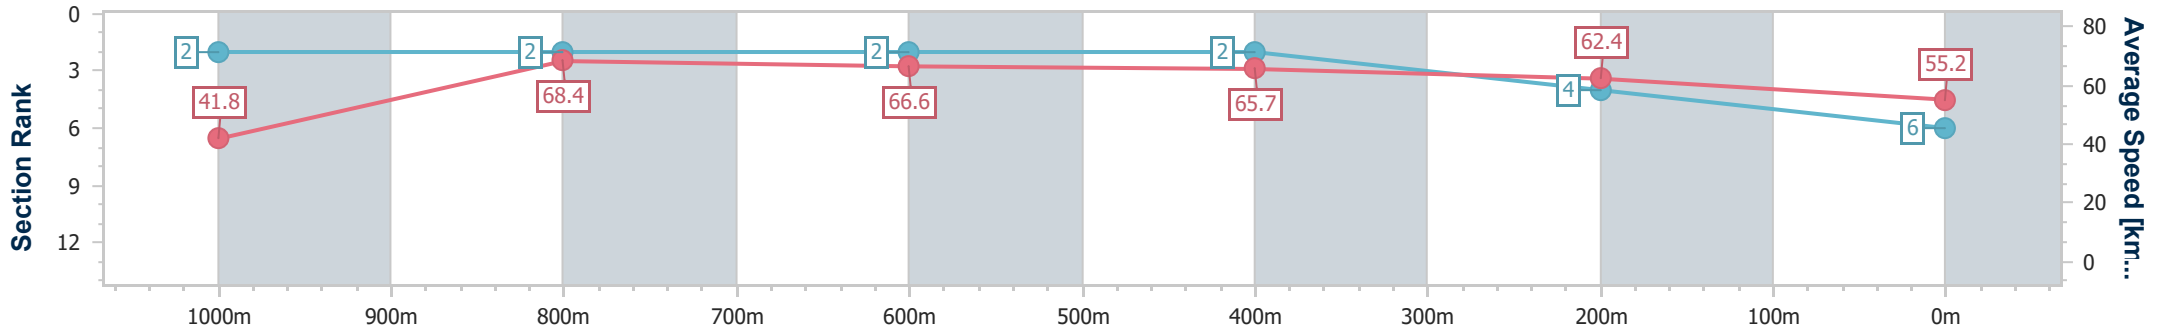

Horse/Jockey Name	Magic Ruler
Final Rank	6
Fastest Section Time (Section)	0:08.64 (Overall)
Top Speed [km/h] (Section)	70.2 (1000m)
Race State	Finished

Aquis Park Gold Coast QLD Professional
Race 6: AMALGAMATED REMEDIAL Colts, Geldings and
Entires Class 2 Plate - 1100m

17 December 2022 - 15:30

Track Rating: Soft 5, Weather: Fine, Rail Position: +3.5m 1800m-350m; +3.5m Cutaway 350m; True Straight

Section	Overall	1000m	800m	600m	400m	200m								
Section Times	1:05.63 [6] (0:08.64)	0:56.99 [2] (0:10.63)	0:46.36 [2] (0:10.83)	0:35.53 [2] (0:10.94)	0:24.59 [2] (0:11.56)	0:13.03 [4] (0:13.03)								
Average Speed [km/h]	41.8	68.4	66.6	65.7	62.4	55.2								
Top Speed [km/h]	64.3	70.2	68.9	66.7	64.6	59.3								
Avg. Dist. to Rail [m]	4.9	2.2	0.2	0.2	4.2	7.6								
Avg. Stride Freq. [Hz]	2.3	2.5	2.5	2.4	2.4	2.2								
Avg. Stride Length [m]	5.2	7.5	7.6	7.4	7.2	6.9								

- [ ] Ranking at each section and finish
- -.-.- No data available at this section
- NA No data available