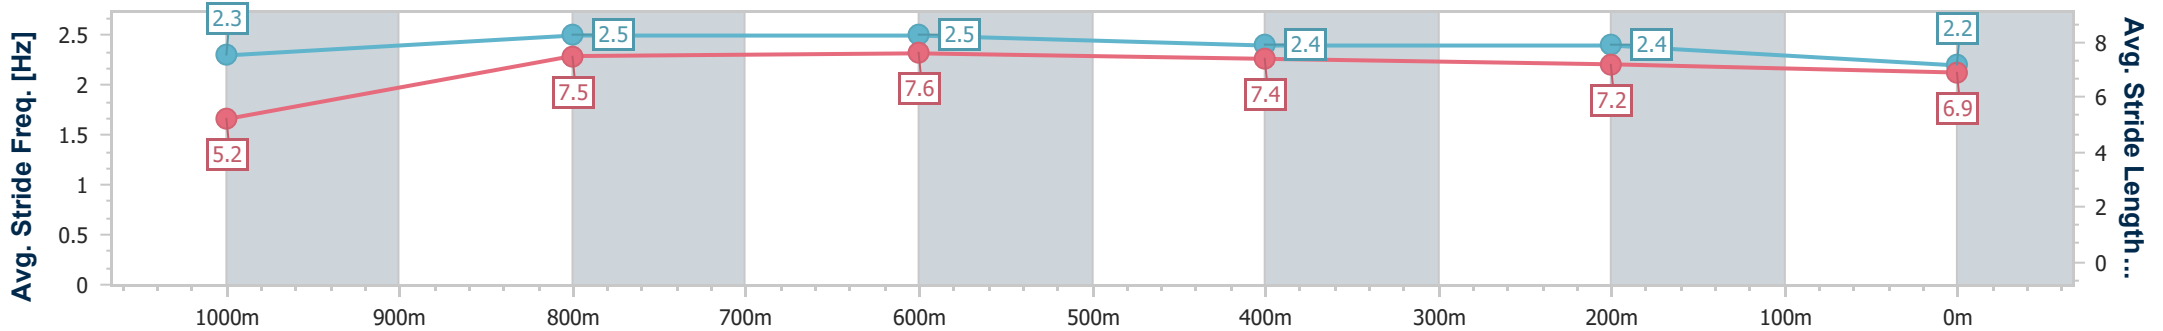

Horse/Jockey Name	Magic Ruler
Final Rank	6
Fastest Section Time (Section)	0:08.64 (Overall)
Top Speed [km/h] (Section)	70.2 (1000m)
Race State	Finished

Aquis Park Gold Coast QLD Professional
Race 6: AMALGAMATED REMEDIAL Colts, Geldings and
Entires Class 2 Plate - 1100m

17 December 2022 - 15:30

Track Rating: Soft 5, Weather: Fine, Rail Position: +3.5m 1800m-350m; +3.5m Cutaway 350m; True Straight

Section	Overall	1000m	800m	600m	400m	200m								
Section Times	1:05.63 [6] (0:08.64)	0:56.99 [2] (0:10.63)	0:46.36 [2] (0:10.83)	0:35.53 [2] (0:10.94)	0:24.59 [2] (0:11.56)	0:13.03 [4] (0:13.03)								
Average Speed [km/h]	41.8	68.4	66.6	65.7	62.4	55.2								
Top Speed [km/h]	64.3	70.2	68.9	66.7	64.6	59.3								
Avg. Dist. to Rail [m]	4.9	2.2	0.2	0.2	4.2	7.6								
Avg. Stride Freq. [Hz]	2.3	2.5	2.5	2.4	2.4	2.2								
Avg. Stride Length [m]	5.2	7.5	7.6	7.4	7.2	6.9								

- [ ] Ranking at each section and finish
- -.-.- No data available at this section
- NA No data available