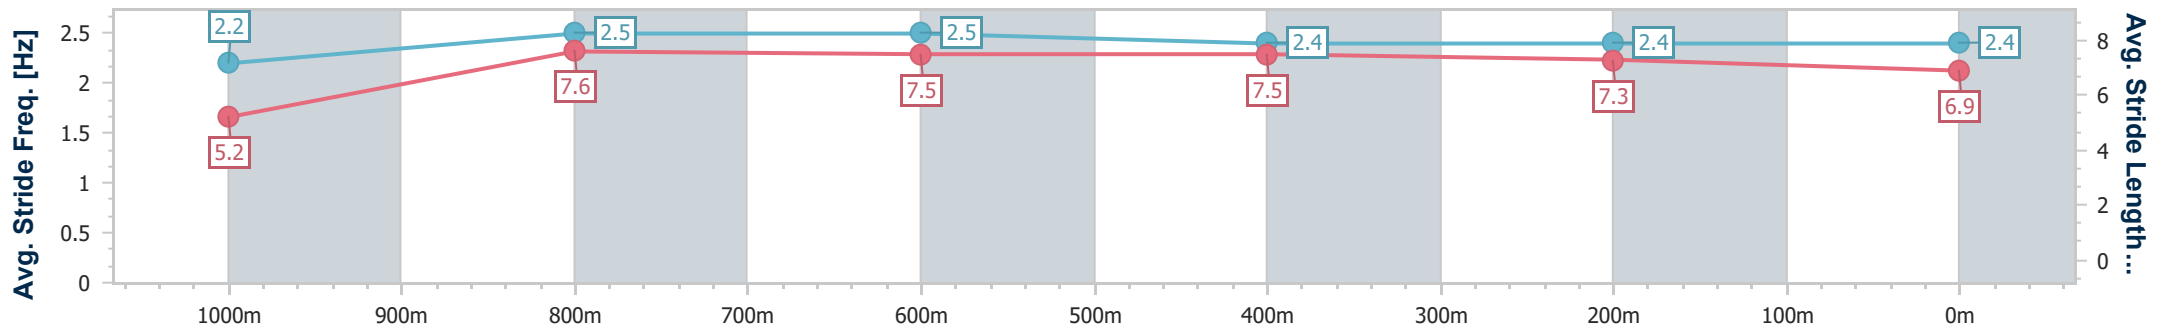

Horse/Jockey Name	Jemeldi
Final Rank	3
Fastest Section Time (Section)	0:08.70 (Overall)
Top Speed [km/h] (Section)	71.4 (1000m)
Race State	Finished

Aquis Park Gold Coast QLD Professional
Race 6: AMALGAMATED REMEDIAL Colts, Geldings and
Entires Class 2 Plate - 1100m

17 December 2022 - 15:30

Track Rating: Soft 5, Weather: Fine, Rail Position: +3.5m 1800m-350m; +3.5m Cutaway 350m; True Straight

Section	Overall	1000m	800m	600m	400m	200m									
Section Times	1:04.74 [3] (0:08.70)	0:56.04 [4] (0:10.52)	0:45.52 [1] (0:10.71)	0:34.81 [1] (0:10.97)	0:23.84 [1] (0:11.47)	0:12.37 [1] (0:12.37)									
Average Speed [km/h]	41.5	68.9	67.2	65.3	62.9	58.2									
Top Speed [km/h]	65.8	71.4	71.4	66.9	66.0	62.5									
Avg. Dist. to Rail [m]	5.8	1.3	0.5	1.0	5.1	9.0									
Avg. Stride Freq. [Hz]	2.2	2.5	2.5	2.4	2.4	2.4									
Avg. Stride Length [m]	5.2	7.6	7.5	7.5	7.3	6.9									

- [ ] Ranking at each section and finish
- -.-.- No data available at this section
- NA No data available