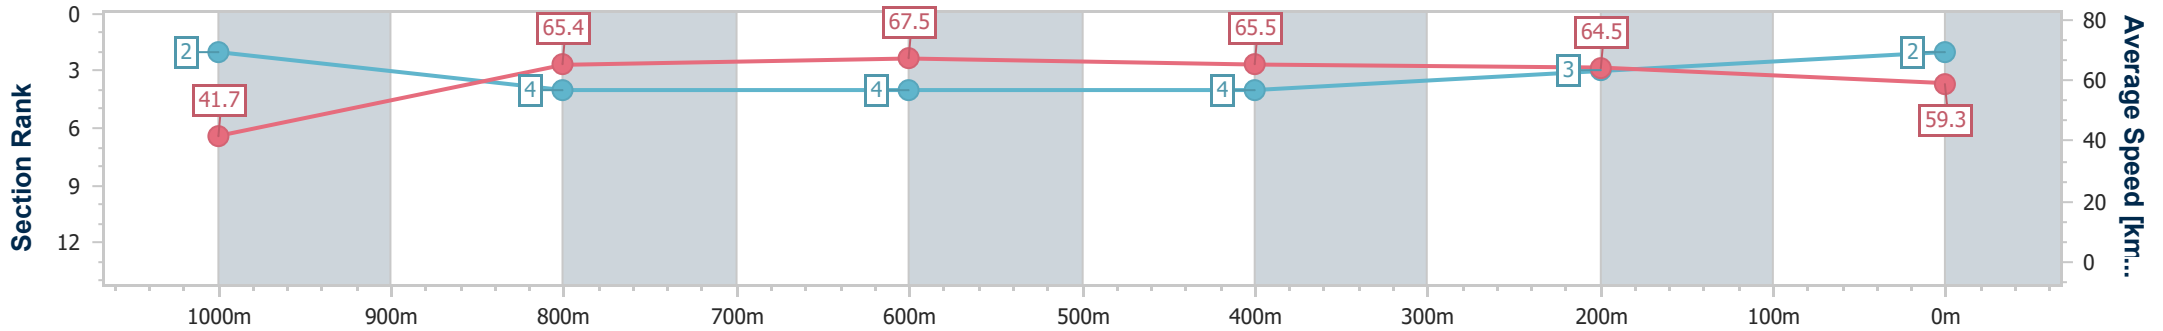

Horse/Jockey Name	Green Legend
Final Rank	2
Fastest Section Time (Section)	0:08.64 (Overall)
Top Speed [km/h] (Section)	69.0 (1000m)
Race State	Finished

Aquis Park Gold Coast QLD Professional
Race 6: AMALGAMATED REMEDIAL Colts, Geldings and
Entires Class 2 Plate - 1100m

17 December 2022 - 15:30

Track Rating: Soft 5, Weather: Fine, Rail Position: +3.5m 1800m-350m; +3.5m Cutaway 350m; True Straight

Section	Overall	1000m	800m	600m	400m	200m
Section Times	1:04.66 [2] (0:08.64)	0:56.02 [2] (0:10.95)	0:45.07 [4] (0:10.66)	0:34.41 [4] (0:11.06)	0:23.35 [4] (0:11.20)	0:12.15 [3] (0:12.15)
Average Speed [km/h]	41.7	65.4	67.5	65.5	64.5	59.3
Top Speed [km/h]	60.8	69.0	68.6	67.0	66.1	63.5
Avg. Dist. to Rail [m]	2.6	0.4	0.3	1.0	8.4	12.3
Avg. Stride Freq. [Hz]	2.3	2.4	2.5	2.4	2.4	2.3
Avg. Stride Length [m]	5.1	7.4	7.6	7.5	7.2	7.0

- [ ] Ranking at each section and finish
- -.-.- No data available at this section
- NA No data available