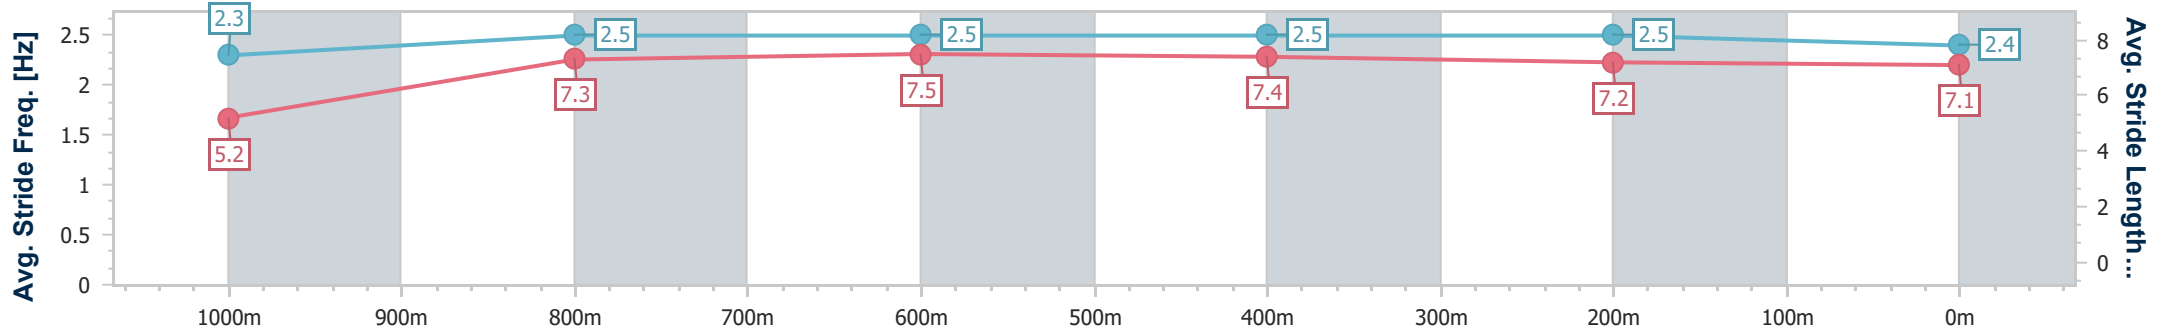

Section	Overall	1000m	800m	600m	400m	200m								
Section Times	1:04.40 [1] (0:08.46)	0:55.94 [1] (0:10.98)	0:44.96 [3] (0:10.71)	0:34.25 [3] (0:11.07)	0:23.18 [3] (0:11.17)	0:12.01 [2] (0:12.01)								
Average Speed [km/h]	42.7	65.4	67.4	65.8	64.8	59.9								
Top Speed [km/h]	63.6	67.2	69.2	66.7	67.1	63.1								
Avg. Dist. to Rail [m]	3.4	0.6	1.4	2.1	7.6	10.7								
Avg. Stride Freq. [Hz]	2.3	2.5	2.5	2.5	2.5	2.4								
Avg. Stride Length [m]	5.2	7.3	7.5	7.4	7.2	7.1								