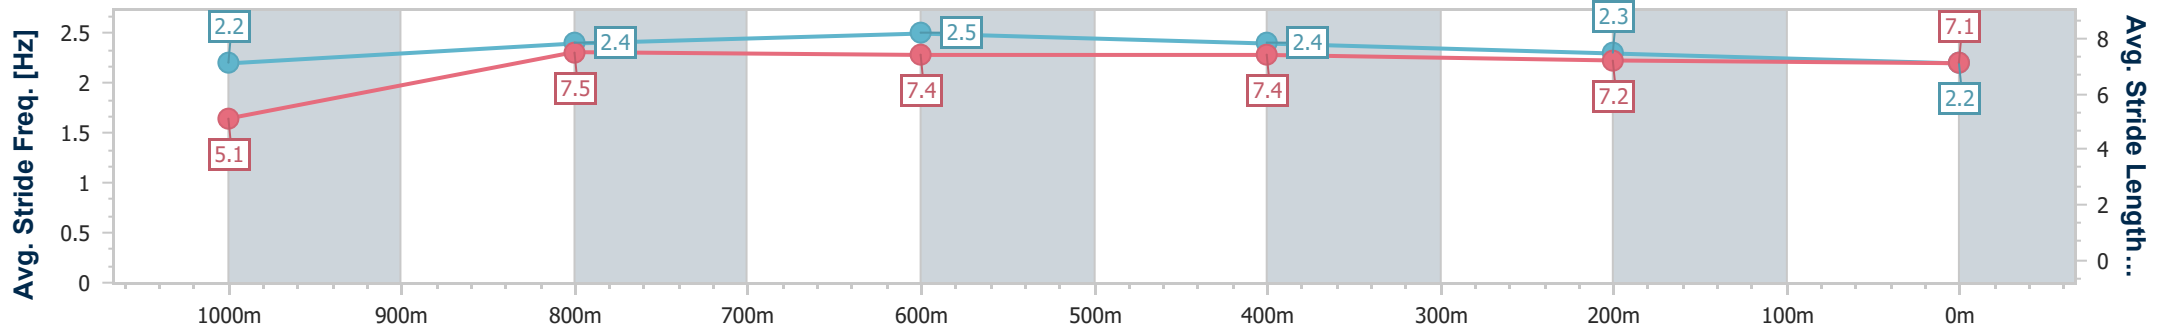

Horse/Jockey Name	Injustice
Final Rank	7
Fastest Section Time (Section)	0:09.04 (Overall)
Top Speed [km/h] (Section)	67.8 (1000m)
Race State	Finished

Aquis Park Gold Coast QLD Professional
Race 6: AMALGAMATED REMEDIAL Colts, Geldings and
Entires Class 2 Plate - 1100m

17 December 2022 - 15:30

Track Rating: Soft 5, Weather: Fine, Rail Position: +3.5m 1800m-350m; +3.5m Cutaway 350m; True Straight

Section	Overall	1000m	800m	600m	400m	200m									
Section Times	1:06.61 [7] (0:09.04)	0:57.57 [7] (0:10.88)	0:46.69 [6] (0:10.87)	0:35.82 [7] (0:11.27)	0:24.55 [7] (0:11.90)	0:12.65 [7] (0:12.65)									
Average Speed [km/h]	39.8	65.9	66.0	63.8	60.6	56.9									
Top Speed [km/h]	63.7	67.8	67.5	66.7	62.0	59.4									
Avg. Dist. to Rail [m]	4.3	0.9	0.6	0.6	5.7	7.8									
Avg. Stride Freq. [Hz]	2.2	2.4	2.5	2.4	2.3	2.2									
Avg. Stride Length [m]	5.1	7.5	7.4	7.4	7.2	7.1									

- [ ] Ranking at each section and finish
- -.-.- No data available at this section
- NA No data available