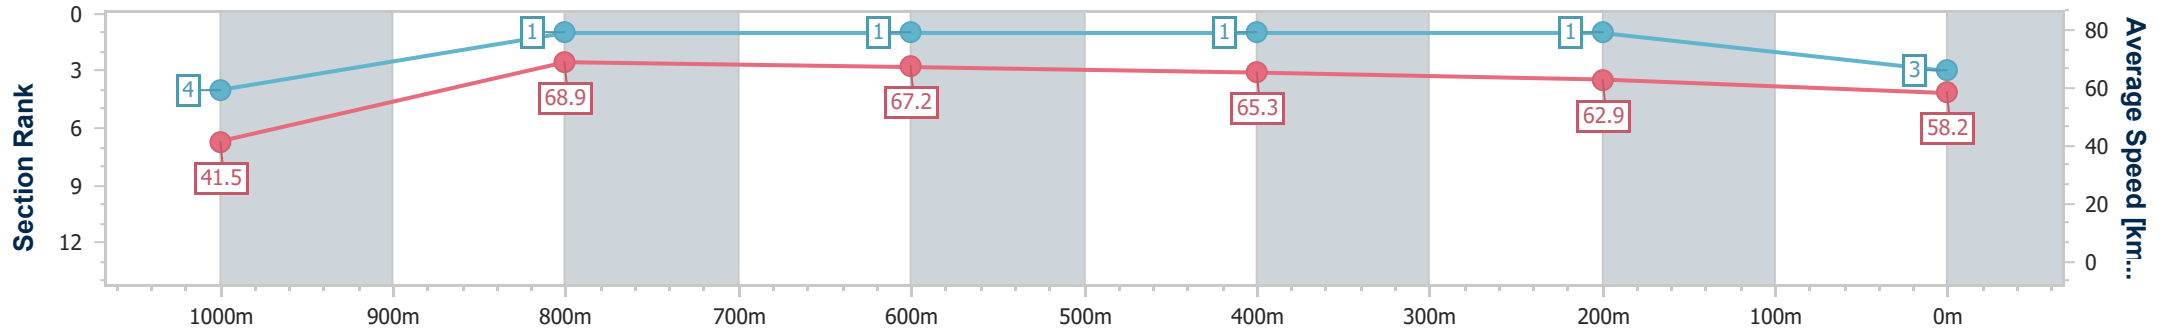

Horse/Jockey Name	Jemeldi
Final Rank	3
Fastest Section Time (Section)	0:08.70 (Overall)
Top Speed [km/h] (Section)	71.4 (1000m)
Race State	Finished

Aquis Park Gold Coast QLD Professional
Race 6: AMALGAMATED REMEDIAL Colts, Geldings and
Entires Class 2 Plate - 1100m

17 December 2022 - 15:30

Track Rating: Soft 5, Weather: Fine, Rail Position: +3.5m 1800m-350m; +3.5m Cutaway 350m; True Straight

Section	Overall	1000m	800m	600m	400m	200m									
Section Times	1:04.74 [3] (0:08.70)	0:56.04 [4] (0:10.52)	0:45.52 [1] (0:10.71)	0:34.81 [1] (0:10.97)	0:23.84 [1] (0:11.47)	0:12.37 [1] (0:12.37)									
Average Speed [km/h]	41.5	68.9	67.2	65.3	62.9	58.2									
Top Speed [km/h]	65.8	71.4	71.4	66.9	66.0	62.5									
Avg. Dist. to Rail [m]	5.8	1.3	0.5	1.0	5.1	9.0									
Avg. Stride Freq. [Hz]	2.2	2.5	2.5	2.4	2.4	2.4									
Avg. Stride Length [m]	5.2	7.6	7.5	7.5	7.3	6.9									

- [ ] Ranking at each section and finish
- -.-.- No data available at this section
- NA No data available