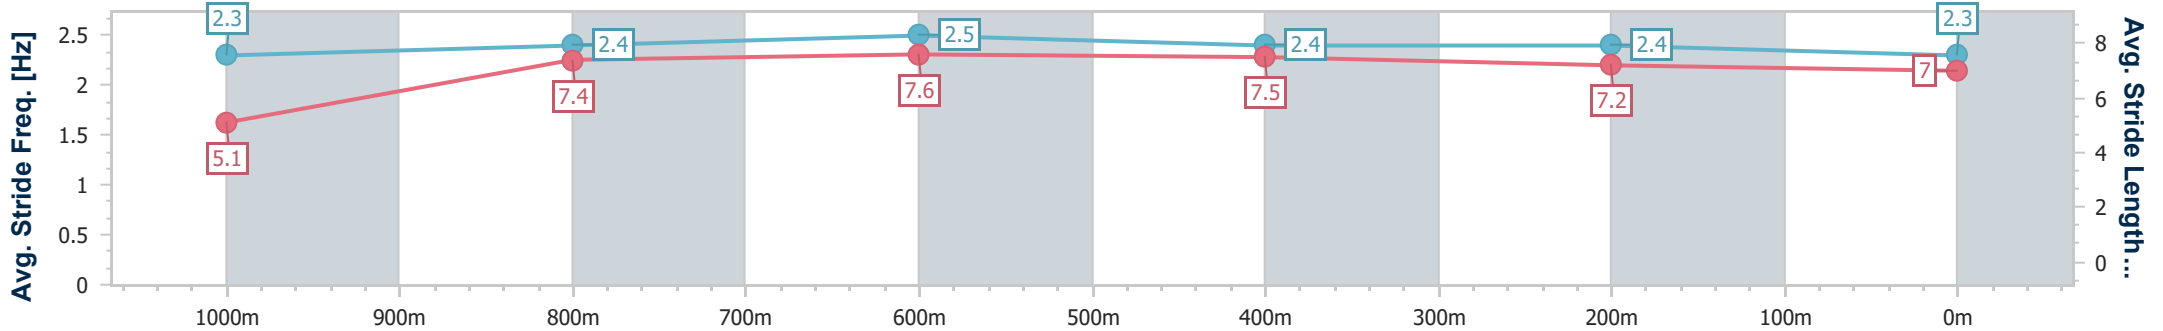

Horse/Jockey Name	Green Legend
Final Rank	2
Fastest Section Time (Section)	0:08.64 (Overall)
Top Speed [km/h] (Section)	69.0 (1000m)
Race State	Finished

Aquis Park Gold Coast QLD Professional
Race 6: AMALGAMATED REMEDIAL Colts, Geldings and
Entires Class 2 Plate - 1100m

17 December 2022 - 15:30

Track Rating: Soft 5, Weather: Fine, Rail Position: +3.5m 1800m-350m; +3.5m Cutaway 350m; True Straight

Section	Overall	1000m	800m	600m	400m	200m
Section Times	1:04.66 [2] (0:08.64)	0:56.02 [2] (0:10.95)	0:45.07 [4] (0:10.66)	0:34.41 [4] (0:11.06)	0:23.35 [4] (0:11.20)	0:12.15 [3] (0:12.15)
Average Speed [km/h]	41.7	65.4	67.5	65.5	64.5	59.3
Top Speed [km/h]	60.8	69.0	68.6	67.0	66.1	63.5
Avg. Dist. to Rail [m]	2.6	0.4	0.3	1.0	8.4	12.3
Avg. Stride Freq. [Hz]	2.3	2.4	2.5	2.4	2.4	2.3
Avg. Stride Length [m]	5.1	7.4	7.6	7.5	7.2	7.0

- [ ] Ranking at each section and finish
- -.-.- No data available at this section
- NA No data available