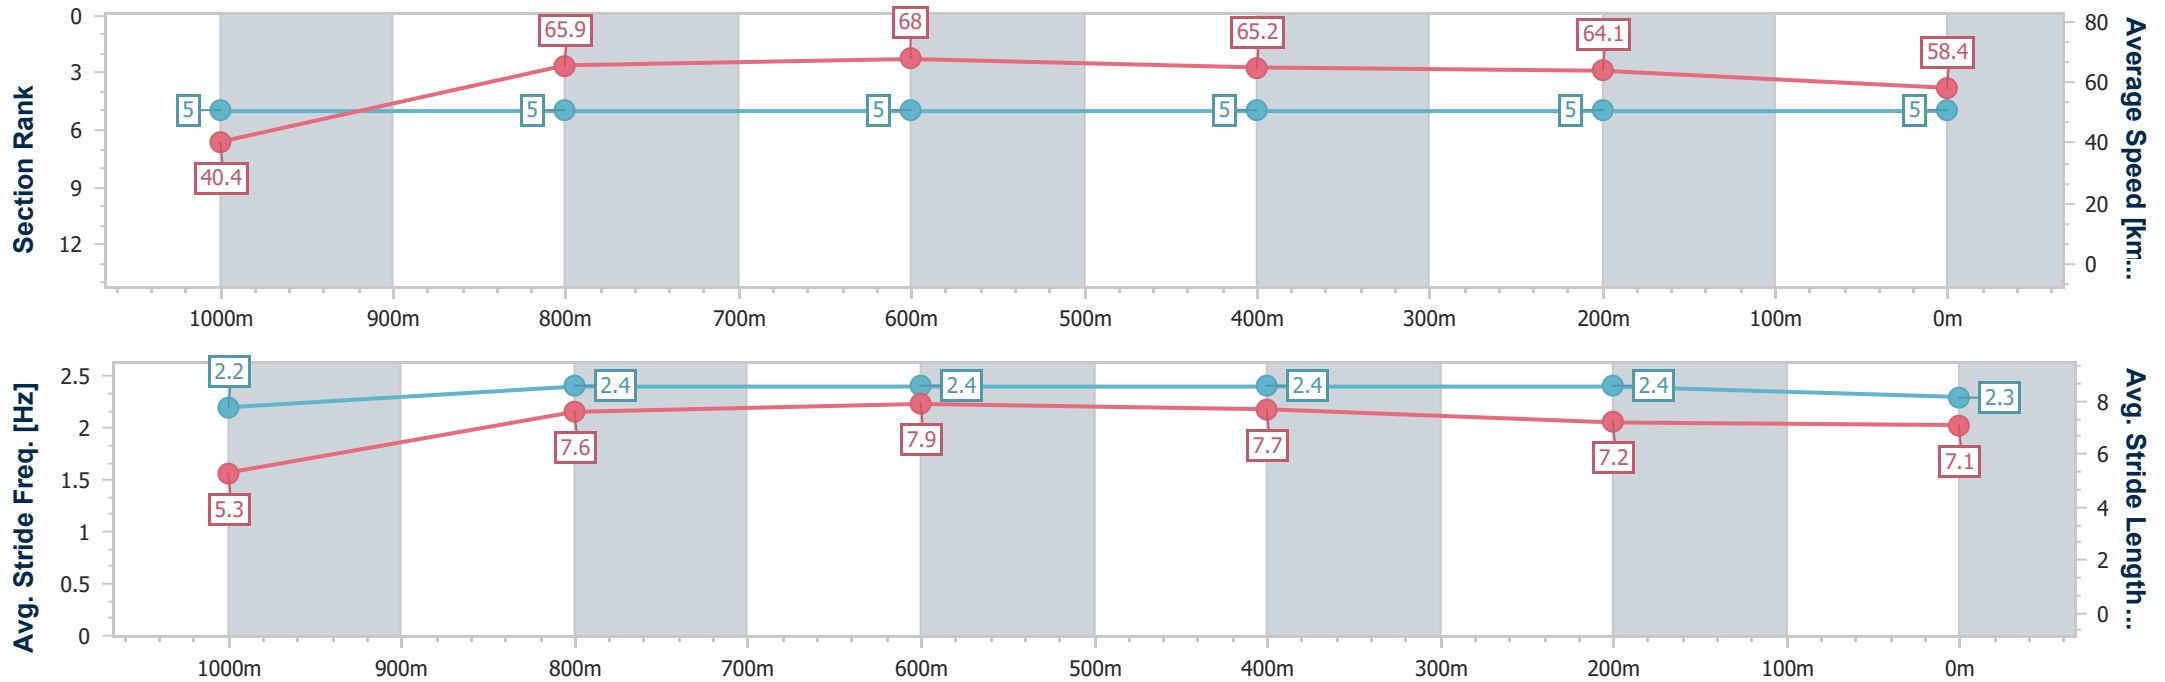

Horse/Jockey Name	The Power Of One
Final Rank	5
Fastest Section Time (Section)	0:08.94 (Overall)
Top Speed [km/h] (Section)	69.0 (800m)
Race State	Finished

Aquis Park Gold Coast QLD Professional
Race 6: AMALGAMATED REMEDIAL Colts, Geldings and
Entires Class 2 Plate - 1100m

17 December 2022 - 15:30

Track Rating: Soft 5, Weather: Fine, Rail Position: +3.5m 1800m-350m; +3.5m Cutaway 350m; True Straight

Section	Overall	1000m	800m	600m	400m	200m								
Section Times	1:05.19 [5] (0:08.94)	0:56.25 [5] (0:10.97)	0:45.28 [5] (0:10.59)	0:34.69 [5] (0:11.06)	0:23.63 [5] (0:11.33)	0:12.30 [5] (0:12.30)								
Average Speed [km/h]	40.4	65.9	68.0	65.2	64.1	58.4								
Top Speed [km/h]	60.3	67.5	69.0	66.5	66.5	63.0								
Avg. Dist. to Rail [m]	7.0	0.8	0.5	1.0	9.4	10.8								
Avg. Stride Freq. [Hz]	2.2	2.4	2.4	2.4	2.4	2.3								
Avg. Stride Length [m]	5.3	7.6	7.9	7.7	7.2	7.1								

- [ ] Ranking at each section and finish
- -.-.- No data available at this section
- NA No data available