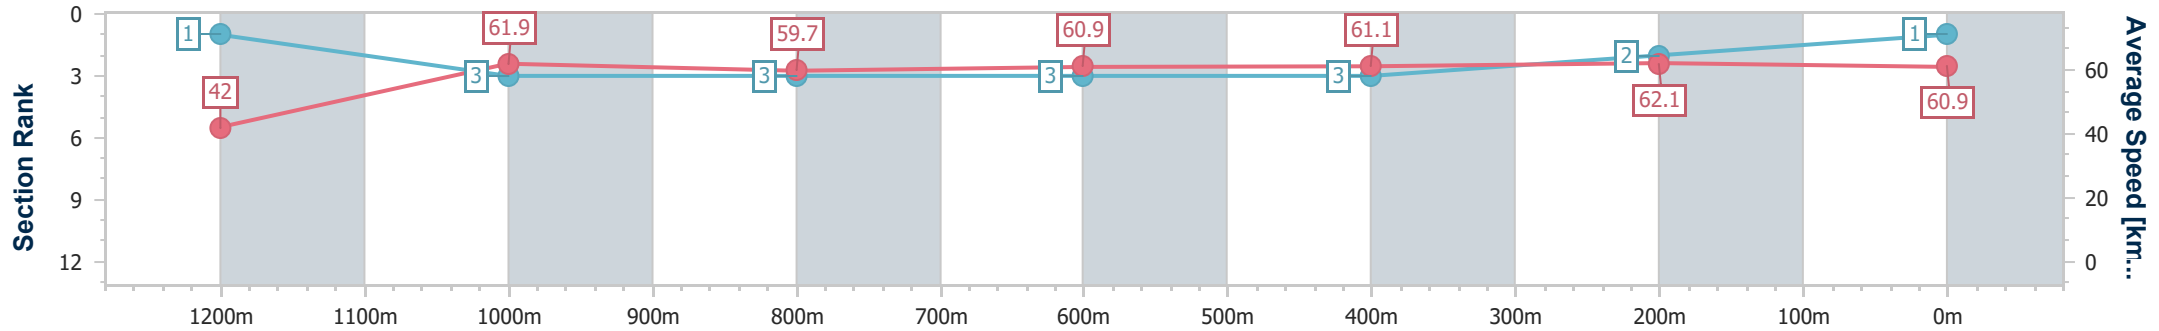

Horse/Jockey Name	Fastling
Final Rank	1
Fastest Section Time (Section)	0:08.57 (Overall)
Top Speed [km/h] (Section)	64.2 (1200m)
Race State	Finished

Toowoomba QLD Professional
Race 2: HUTCHINSON BUILDERS Class 1 Handicap - 1300m
10 December 2022 - 18:01
Track Rating: Good 3, Weather: Fine , Rail Position: +5m Entire Course

Section	Overall	1200m	1000m	800m	600m	400m	200m
Section Times	1:19.59 [1] (0:08.57)	1:11.02 [1] (0:11.66)	0:59.36 [3] (0:12.10)	0:47.26 [3] (0:11.87)	0:35.39 [3] (0:11.92)	0:23.47 [3] (0:11.68)	0:11.79 [2] (0:11.79)
Average Speed [km/h]	42.0	61.9	59.7	60.9	61.1	62.1	60.9
Top Speed [km/h]	60.5	64.2	61.0	62.2	63.3	63.3	63.2
Avg. Dist. to Rail [m]	2.4	1.0	1.0	1.3	2.3	1.7	2.1
Avg. Stride Freq. [Hz]	2.1	2.3	2.2	2.3	2.3	2.3	2.3
Avg. Stride Length [m]	5.7	7.6	7.4	7.5	7.5	7.6	7.4

- [ ] Ranking at each section and finish
- -.-.- No data available at this section
- NA No data available