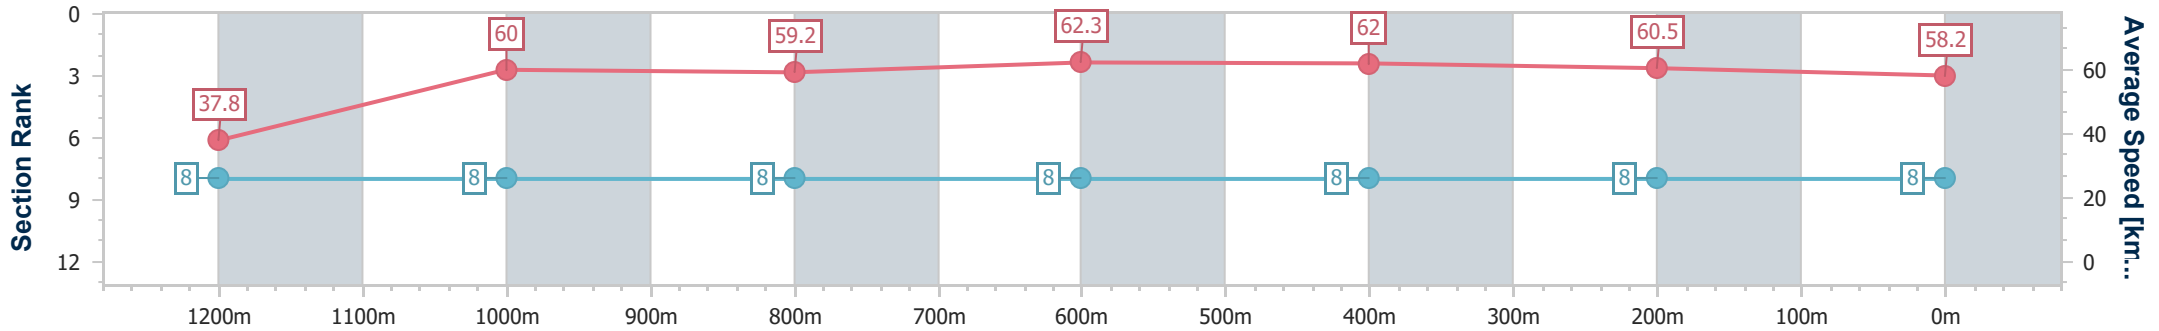

Horse/Jockey Name	Star Diva
Final Rank	8
Fastest Section Time (Section)	0:09.51 (Overall)
Top Speed [km/h] (Section)	63.9 (800m)
Race State	Finished

Toowoomba QLD Professional
Race 2: HUTCHINSON BUILDERS Class 1 Handicap - 1300m
10 December 2022 - 18:01
Track Rating: Good 3, Weather: Fine , Rail Position: +5m Entire Course

Section	Overall	1200m	1000m	800m	600m	400m	200m
Section Times	1:21.28 [8] (0:09.51)	1:11.77 [8] (0:12.00)	0:59.77 [8] (0:12.16)	0:47.61 [8] (0:11.57)	0:36.04 [8] (0:11.71)	0:24.33 [8] (0:11.98)	0:12.35 [8] (0:12.35)
Average Speed [km/h]	37.8	60.0	59.2	62.3	62.0	60.5	58.2
Top Speed [km/h]	56.3	61.6	61.9	63.9	63.6	63.0	60.8
Avg. Dist. to Rail [m]	1.9	0.4	0.3	0.7	1.9	2.4	1.6
Avg. Stride Freq. [Hz]	2.1	2.4	2.4	2.4	2.4	2.4	2.3
Avg. Stride Length [m]	5.1	7.0	6.9	7.1	7.1	7.1	7.0

- [ ] Ranking at each section and finish
- -.-.- No data available at this section
- NA No data available