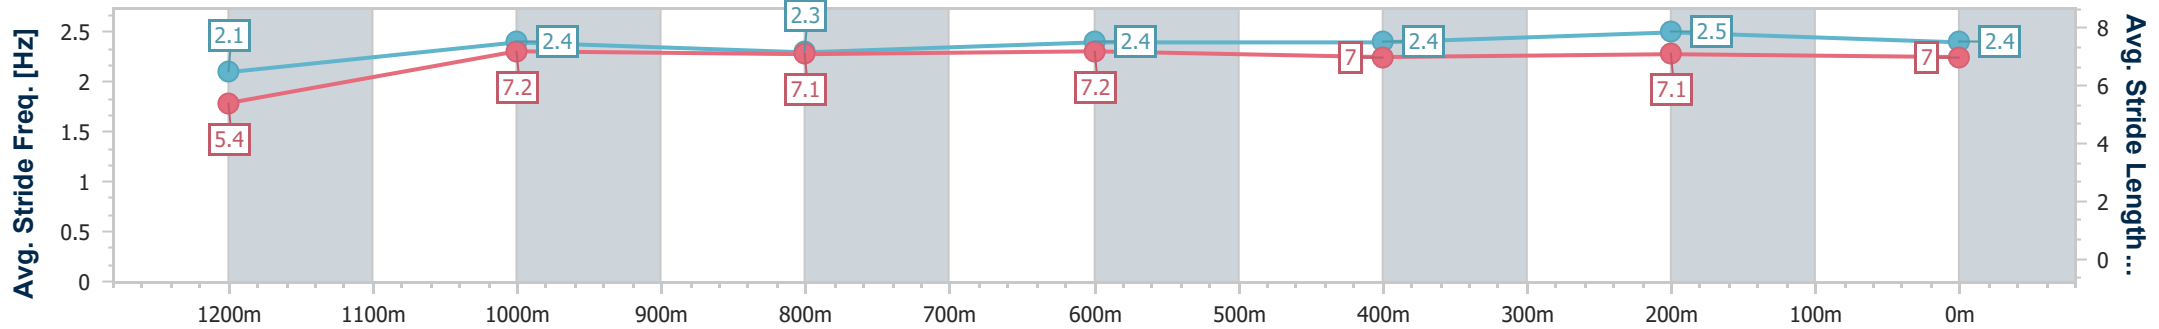

Horse/Jockey Name	Anthropica
Final Rank	2
Fastest Section Time (Section)	0:08.94 (Overall)
Top Speed [km/h] (Section)	63.9 (400m)
Race State	Finished

Toowoomba QLD Professional
Race 2: HUTCHINSON BUILDERS Class 1 Handicap - 1300m
10 December 2022 - 18:01
Track Rating: Good 3, Weather: Fine , Rail Position: +5m Entire Course

Section	Overall	1200m	1000m	800m	600m	400m	200m
Section Times	1:19.85 [2] (0:08.94)	1:10.91 [7] (0:11.77)	0:59.14 [7] (0:12.12)	0:47.02 [7] (0:11.67)	0:35.35 [7] (0:12.04)	0:23.31 [7] (0:11.61)	0:11.70 [4] (0:11.70)
Average Speed [km/h]	40.3	61.2	59.5	62.0	60.7	62.5	61.5
Top Speed [km/h]	60.8	63.6	61.7	63.6	62.6	63.9	62.6
Avg. Dist. to Rail [m]	1.9	0.2	0.6	2.1	2.7	2.5	3.9
Avg. Stride Freq. [Hz]	2.1	2.4	2.3	2.4	2.4	2.5	2.4
Avg. Stride Length [m]	5.4	7.2	7.1	7.2	7.0	7.1	7.0

- [ ] Ranking at each section and finish
- -.-.- No data available at this section
- NA No data available