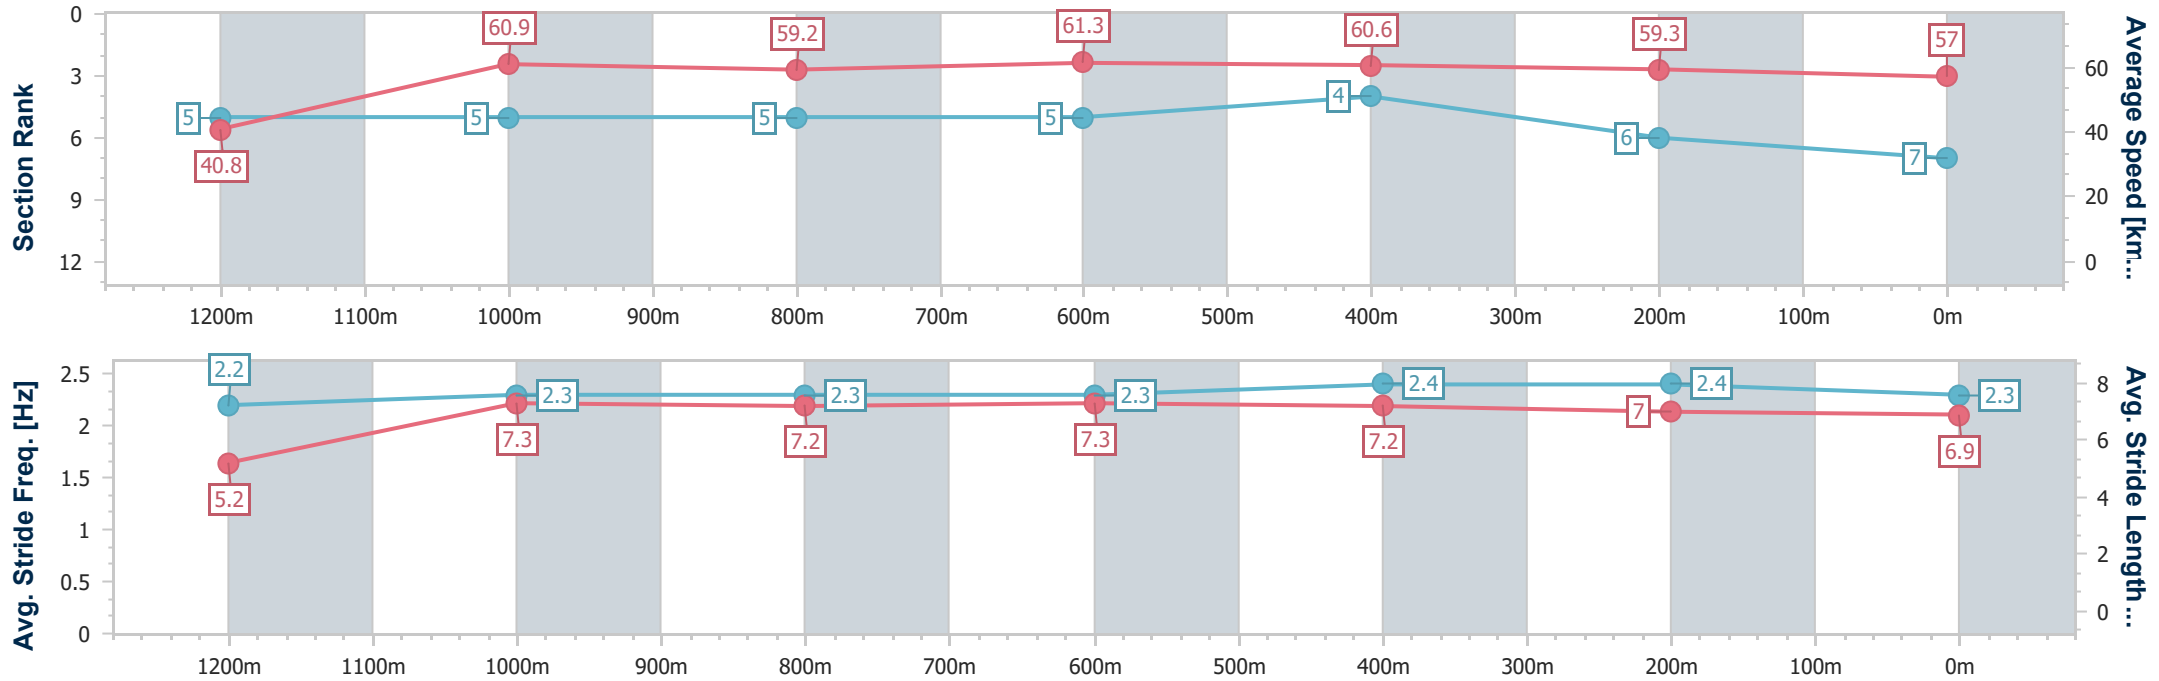

Horse/Jockey Name	Agraciana
Final Rank	7
Fastest Section Time (Section)	0:08.80 (Overall)
Top Speed [km/h] (Section)	62.8 (1200m)
Race State	Finished

Toowoomba QLD Professional
Race 2: HUTCHINSON BUILDERS Class 1 Handicap - 1300m
10 December 2022 - 18:01
Track Rating: Good 3, Weather: Fine , Rail Position: +5m Entire Course

Section	Overall	1200m	1000m	800m	600m	400m	200m
Section Times	1:21.09 [7] (0:08.80)	1:12.29 [5] (0:11.81)	1:00.48 [5] (0:12.12)	0:48.36 [5] (0:11.70)	0:36.66 [5] (0:11.90)	0:24.76 [4] (0:12.14)	0:12.62 [6] (0:12.62)
Average Speed [km/h]	40.8	60.9	59.2	61.3	60.6	59.3	57.0
Top Speed [km/h]	61.6	62.8	60.9	62.1	61.8	61.6	58.0
Avg. Dist. to Rail [m]	2.5	1.5	1.0	0.8	0.6	0.9	2.1
Avg. Stride Freq. [Hz]	2.2	2.3	2.3	2.3	2.4	2.4	2.3
Avg. Stride Length [m]	5.2	7.3	7.2	7.3	7.2	7.0	6.9

- [ ] Ranking at each section and finish
- -.-.- No data available at this section
- NA No data available