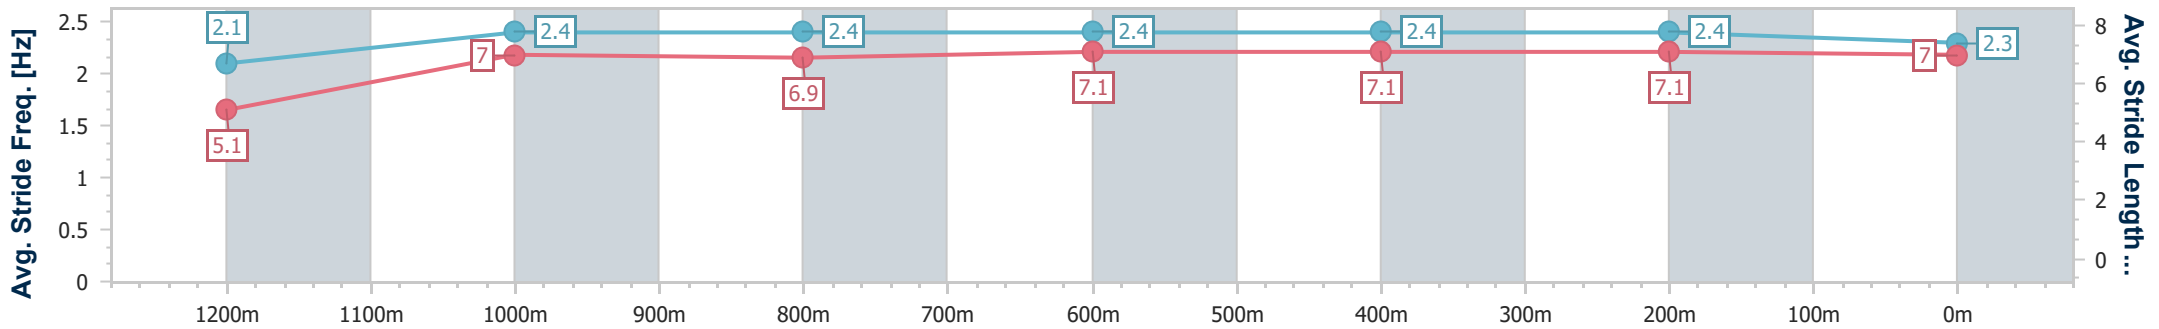

- [] Ranking at each section and finish
- .-.- No data available at this section
- NA No data available

Horse/Jockey Name	Star Diva
Final Rank	8
Fastest Section Time (Section)	0:09.51 (Overall)
Top Speed [km/h] (Section)	63.9 (800m)
Race State	Finished

- [] Ranking at each section and finish
- .-.- No data available at this section
- NA No data available