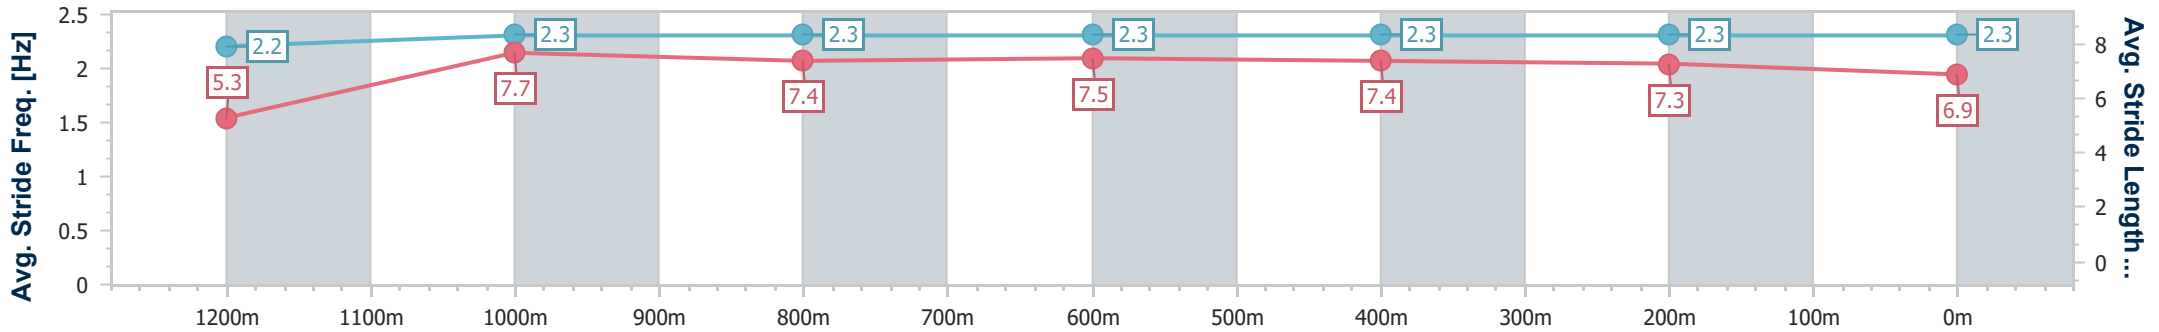

- [] Ranking at each section and finish
- .-.- No data available at this section
- NA No data available

Horse/Jockey Name	Zeitakuna
Final Rank	5
Fastest Section Time (Section)	0:08.60 (Overall)
Top Speed [km/h] (Section)	64.8 (1200m)
Race State	Finished

- [] Ranking at each section and finish
- .-.- No data available at this section
- NA No data available

Horse/Jockey Name	Whistlin' Ruler
Final Rank	6
Fastest Section Time (Section)	0:08.93 (Overall)
Top Speed [km/h] (Section)	63.8 (800m)
Race State	Finished