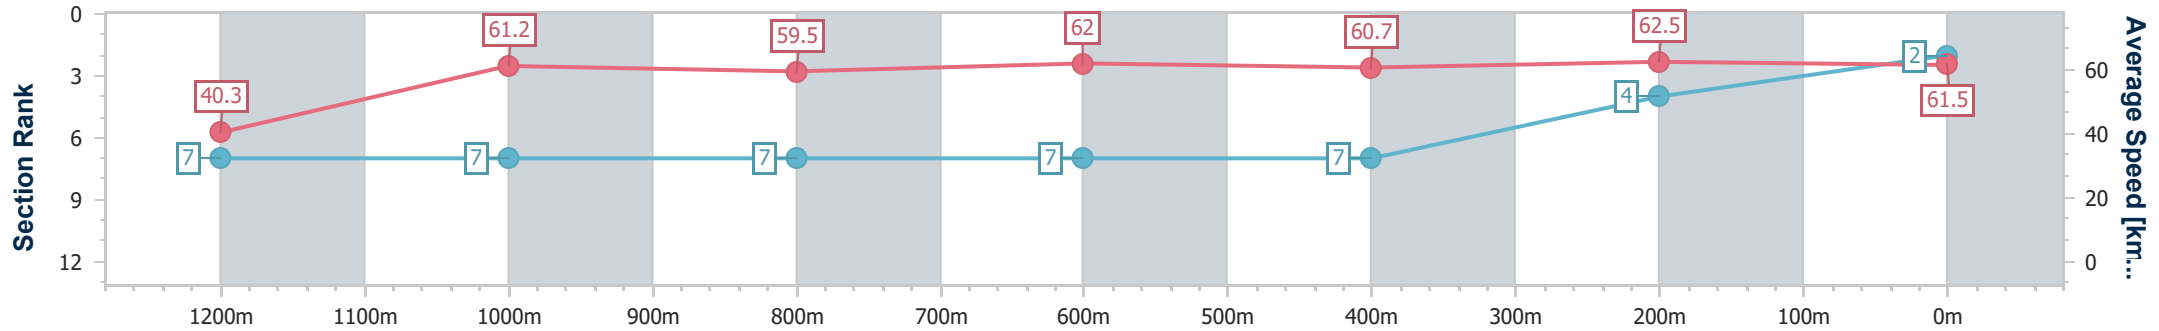

Horse/Jockey Name	Anthropica
Final Rank	2
Fastest Section Time (Section)	0:08.94 (Overall)
Top Speed [km/h] (Section)	63.9 (400m)
Race State	Finished

Toowoomba QLD Professional
Race 2: HUTCHINSON BUILDERS Class 1 Handicap - 1300m
10 December 2022 - 18:01
Track Rating: Good 3, Weather: Fine , Rail Position: +5m Entire Course

Section	Overall	1200m	1000m	800m	600m	400m	200m
Section Times	1:19.85 [2] (0:08.94)	1:10.91 [7] (0:11.77)	0:59.14 [7] (0:12.12)	0:47.02 [7] (0:11.67)	0:35.35 [7] (0:12.04)	0:23.31 [7] (0:11.61)	0:11.70 [4] (0:11.70)
Average Speed [km/h]	40.3	61.2	59.5	62.0	60.7	62.5	61.5
Top Speed [km/h]	60.8	63.6	61.7	63.6	62.6	63.9	62.6
Avg. Dist. to Rail [m]	1.9	0.2	0.6	2.1	2.7	2.5	3.9
Avg. Stride Freq. [Hz]	2.1	2.4	2.3	2.4	2.4	2.5	2.4
Avg. Stride Length [m]	5.4	7.2	7.1	7.2	7.0	7.1	7.0

- [ ] Ranking at each section and finish
- -.-.- No data available at this section
- NA No data available