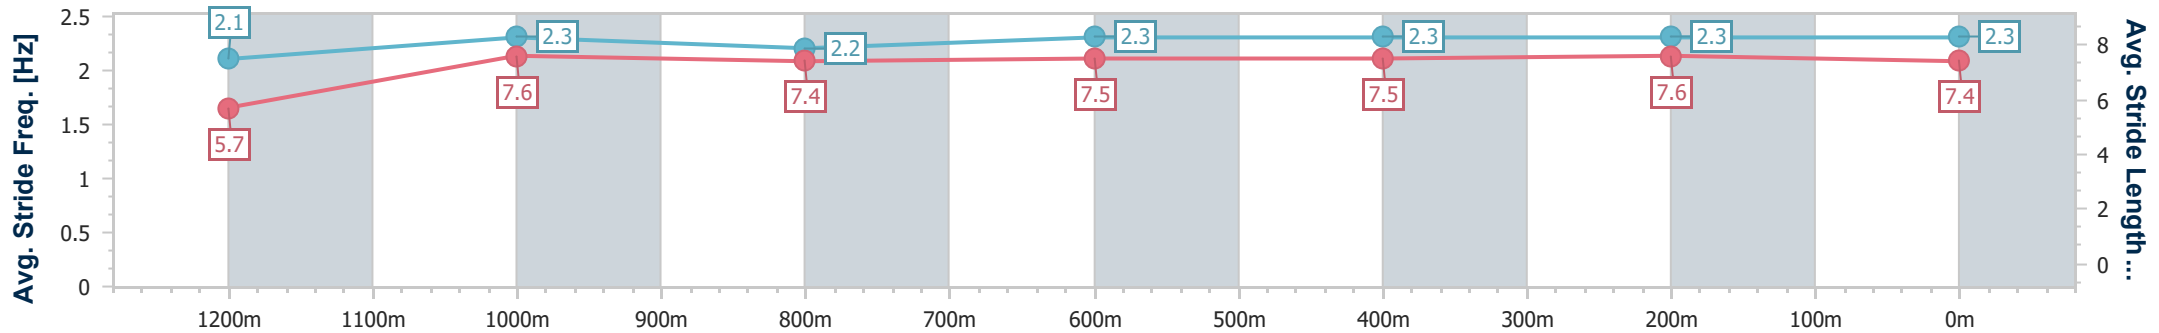

Horse/Jockey Name	Fastling
Final Rank	1
Fastest Section Time (Section)	0:08.57 (Overall)
Top Speed [km/h] (Section)	64.2 (1200m)
Race State	Finished

Toowoomba QLD Professional
Race 2: HUTCHINSON BUILDERS Class 1 Handicap - 1300m
10 December 2022 - 18:01
Track Rating: Good 3, Weather: Fine , Rail Position: +5m Entire Course

Section	Overall	1200m	1000m	800m	600m	400m	200m
Section Times	1:19.59 [1] (0:08.57)	1:11.02 [1] (0:11.66)	0:59.36 [3] (0:12.10)	0:47.26 [3] (0:11.87)	0:35.39 [3] (0:11.92)	0:23.47 [3] (0:11.68)	0:11.79 [2] (0:11.79)
Average Speed [km/h]	42.0	61.9	59.7	60.9	61.1	62.1	60.9
Top Speed [km/h]	60.5	64.2	61.0	62.2	63.3	63.3	63.2
Avg. Dist. to Rail [m]	2.4	1.0	1.0	1.3	2.3	1.7	2.1
Avg. Stride Freq. [Hz]	2.1	2.3	2.2	2.3	2.3	2.3	2.3
Avg. Stride Length [m]	5.7	7.6	7.4	7.5	7.5	7.6	7.4

- [ ] Ranking at each section and finish
- -.-.- No data available at this section
- NA No data available