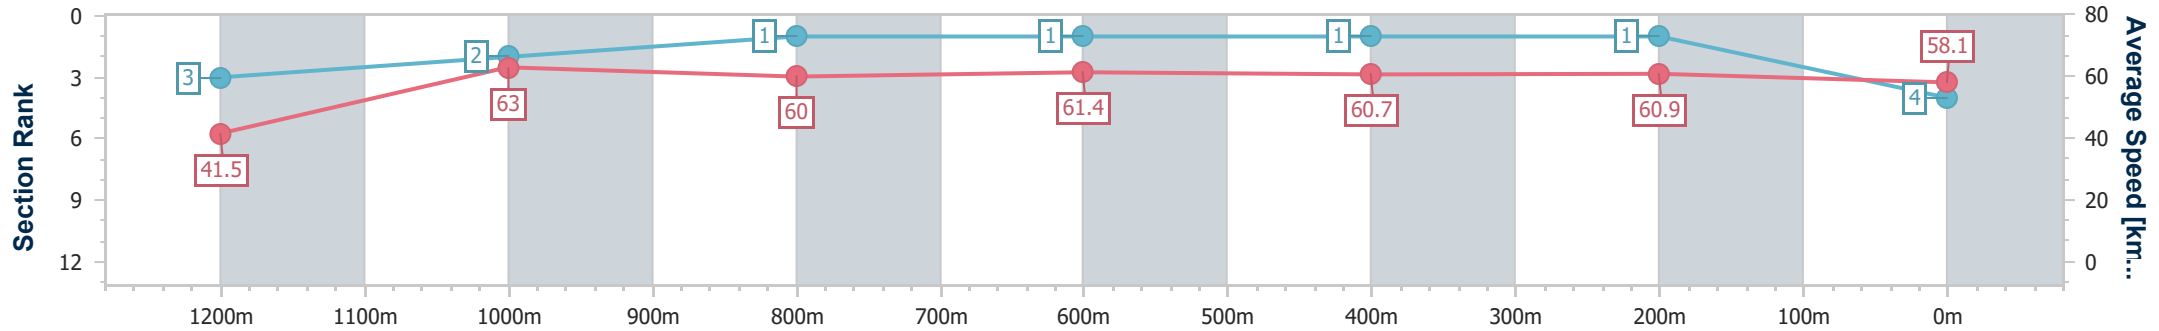

Horse/Jockey Name	Birague
Final Rank	4
Fastest Section Time (Section)	0:08.67 (Overall)
Top Speed [km/h] (Section)	65.8 (1200m)
Race State	Finished

Toowoomba QLD Professional
Race 2: HUTCHINSON BUILDERS Class 1 Handicap - 1300m
10 December 2022 - 18:01
Track Rating: Good 3, Weather: Fine , Rail Position: +5m Entire Course

Section	Overall	1200m	1000m	800m	600m	400m	200m
Section Times	1:20.04 [4] (0:08.67)	1:11.37 [3] (0:11.42)	0:59.95 [2] (0:11.96)	0:47.99 [1] (0:11.75)	0:36.24 [1] (0:12.03)	0:24.21 [1] (0:11.84)	0:12.37 [1] (0:12.37)
Average Speed [km/h]	41.5	63.0	60.0	61.4	60.7	60.9	58.1
Top Speed [km/h]	64.7	65.8	62.2	62.6	62.0	62.7	59.9
Avg. Dist. to Rail [m]	1.4	1.8	1.2	1.3	2.5	0.9	1.0
Avg. Stride Freq. [Hz]	2.3	2.3	2.2	2.3	2.3	2.3	2.2
Avg. Stride Length [m]	5.1	7.8	7.4	7.5	7.4	7.4	7.1

- [ ] Ranking at each section and finish
- -.-.- No data available at this section
- NA No data available