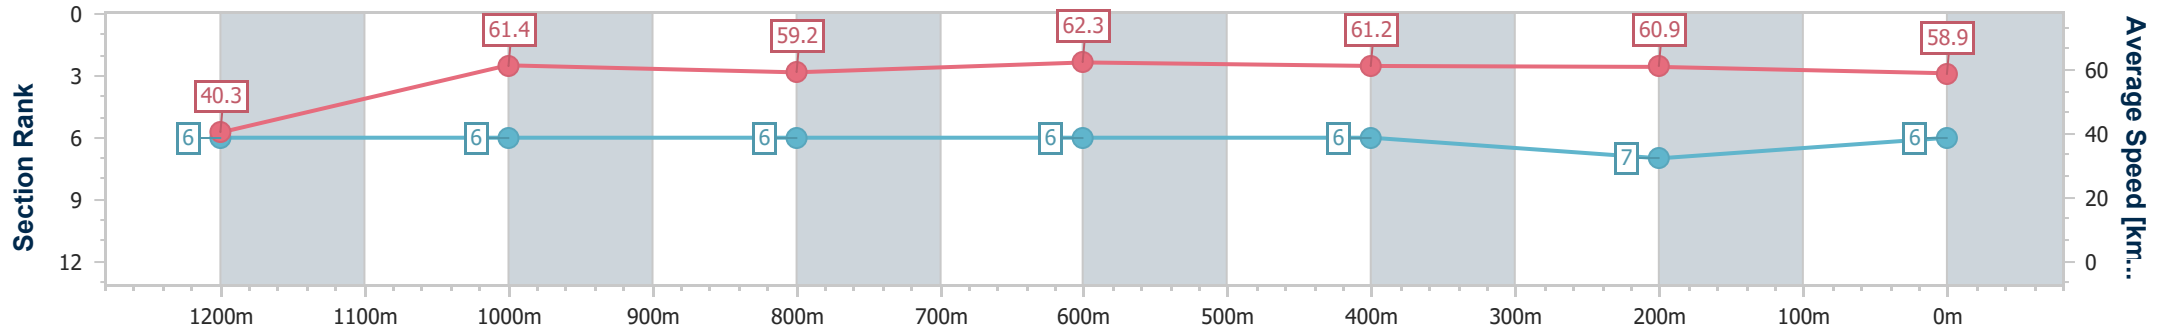

Horse/Jockey Name	Whistlin' Ruler
Final Rank	6
Fastest Section Time (Section)	0:08.93 (Overall)
Top Speed [km/h] (Section)	63.8 (800m)
Race State	Finished

Toowoomba QLD Professional
Race 2: HUTCHINSON BUILDERS Class 1 Handicap - 1300m
10 December 2022 - 18:01
Track Rating: Good 3, Weather: Fine , Rail Position: +5m Entire Course

Section	Overall	1200m	1000m	800m	600m	400m	200m
Section Times	1:20.84 [6] (0:08.93)	1:11.91 [6] (0:11.74)	1:00.17 [6] (0:12.22)	0:47.95 [6] (0:11.67)	0:36.28 [6] (0:12.05)	0:24.23 [6] (0:12.05)	0:12.18 [7] (0:12.18)
Average Speed [km/h]	40.3	61.4	59.2	62.3	61.2	60.9	58.9
Top Speed [km/h]	59.8	62.3	62.0	63.8	62.5	63.0	61.0
Avg. Dist. to Rail [m]	3.8	1.2	1.4	2.9	4.6	5.3	5.3
Avg. Stride Freq. [Hz]	2.1	2.4	2.3	2.4	2.4	2.4	2.3
Avg. Stride Length [m]	5.3	7.3	7.1	7.1	7.1	7.1	7.1

- [ ] Ranking at each section and finish
- -.-.- No data available at this section
- NA No data available