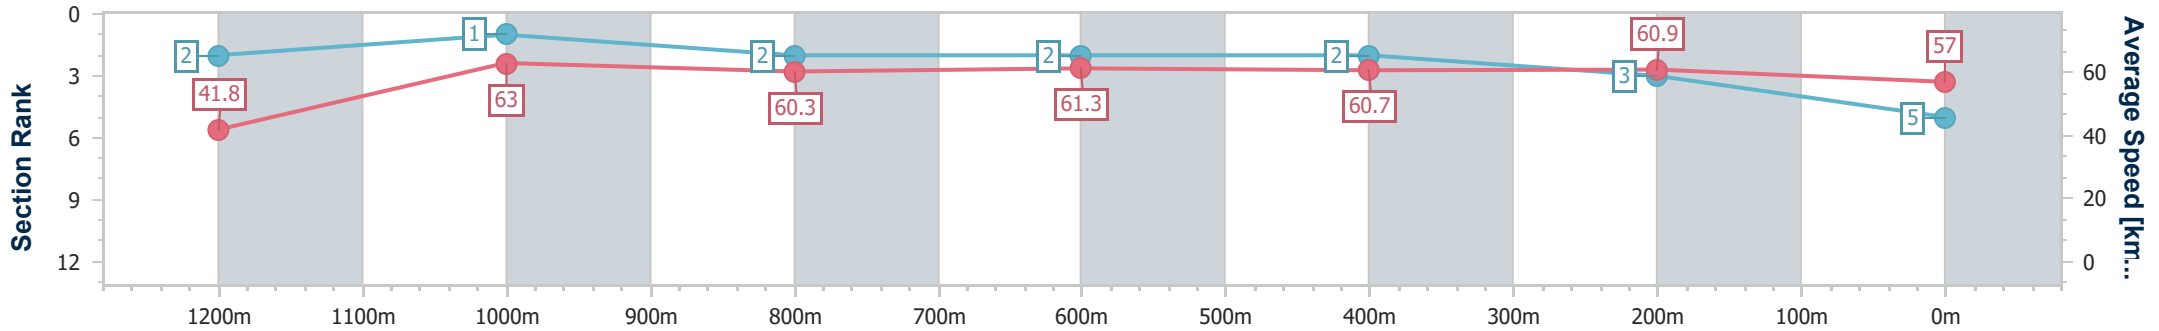

- [] Ranking at each section and finish
- .-.- No data available at this section
- NA No data available

Horse/Jockey Name	Zeitakuna
Final Rank	5
Fastest Section Time (Section)	0:08.60 (Overall)
Top Speed [km/h] (Section)	64.8 (1200m)
Race State	Finished

- [] Ranking at each section and finish
- .-.- No data available at this section
- NA No data available

Horse/Jockey Name	Whistlin' Ruler
Final Rank	6
Fastest Section Time (Section)	0:08.93 (Overall)
Top Speed [km/h] (Section)	63.8 (800m)
Race State	Finished