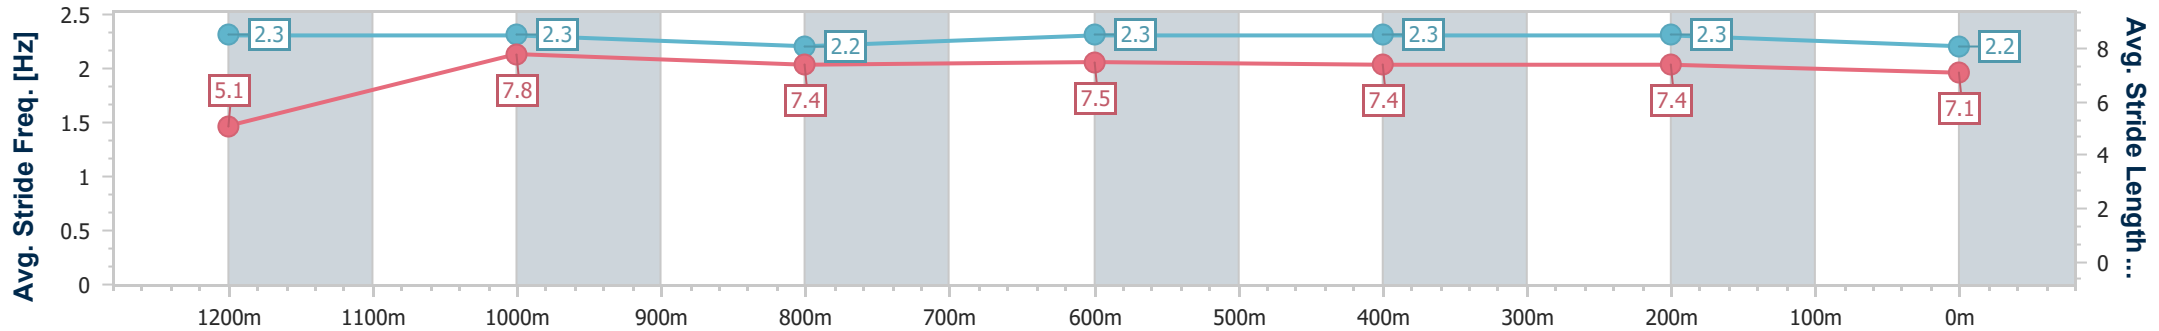

Horse/Jockey Name	Birague
Final Rank	4
Fastest Section Time (Section)	0:08.67 (Overall)
Top Speed [km/h] (Section)	65.8 (1200m)
Race State	Finished

Toowoomba QLD Professional
Race 2: HUTCHINSON BUILDERS Class 1 Handicap - 1300m
10 December 2022 - 18:01
Track Rating: Good 3, Weather: Fine , Rail Position: +5m Entire Course

Section	Overall	1200m	1000m	800m	600m	400m	200m
Section Times	1:20.04 [4] (0:08.67)	1:11.37 [3] (0:11.42)	0:59.95 [2] (0:11.96)	0:47.99 [1] (0:11.75)	0:36.24 [1] (0:12.03)	0:24.21 [1] (0:11.84)	0:12.37 [1] (0:12.37)
Average Speed [km/h]	41.5	63.0	60.0	61.4	60.7	60.9	58.1
Top Speed [km/h]	64.7	65.8	62.2	62.6	62.0	62.7	59.9
Avg. Dist. to Rail [m]	1.4	1.8	1.2	1.3	2.5	0.9	1.0
Avg. Stride Freq. [Hz]	2.3	2.3	2.2	2.3	2.3	2.3	2.2
Avg. Stride Length [m]	5.1	7.8	7.4	7.5	7.4	7.4	7.1

- [ ] Ranking at each section and finish
- -.-.- No data available at this section
- NA No data available