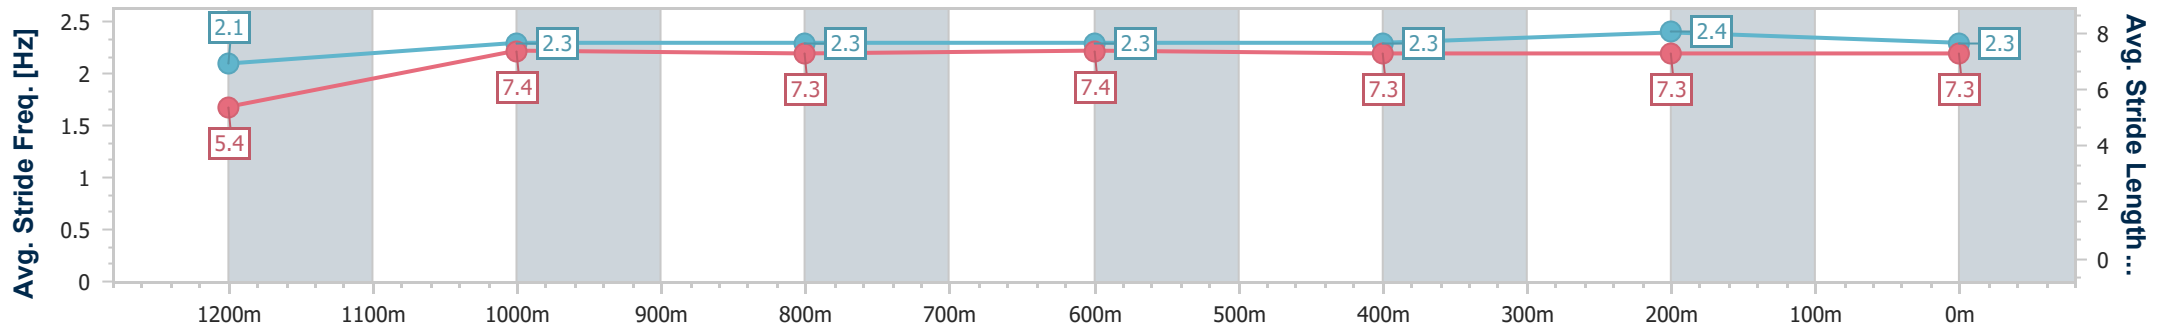

Horse/Jockey Name	The Polenitsa
Final Rank	3
Fastest Section Time (Section)	0:08.79 (Overall)
Top Speed [km/h] (Section)	64.3 (1200m)
Race State	Finished

Toowoomba QLD Professional
Race 2: HUTCHINSON BUILDERS Class 1 Handicap - 1300m
10 December 2022 - 18:01
Track Rating: Good 3, Weather: Fine , Rail Position: +5m Entire Course

Section	Overall	1200m	1000m	800m	600m	400m	200m
Section Times	1:19.98 [3] (0:08.79)	1:11.19 [4] (0:11.67)	0:59.52 [4] (0:12.05)	0:47.47 [4] (0:11.82)	0:35.65 [4] (0:12.04)	0:23.61 [5] (0:11.79)	0:11.82 [5] (0:11.82)
Average Speed [km/h]	40.9	61.9	59.8	61.1	60.8	61.5	60.8
Top Speed [km/h]	62.5	64.3	61.9	62.6	62.6	63.1	61.5
Avg. Dist. to Rail [m]	4.1	0.9	0.6	1.4	3.1	2.4	3.8
Avg. Stride Freq. [Hz]	2.1	2.3	2.3	2.3	2.3	2.4	2.3
Avg. Stride Length [m]	5.4	7.4	7.3	7.4	7.3	7.3	7.3

- [ ] Ranking at each section and finish
- -.-.- No data available at this section
- NA No data available