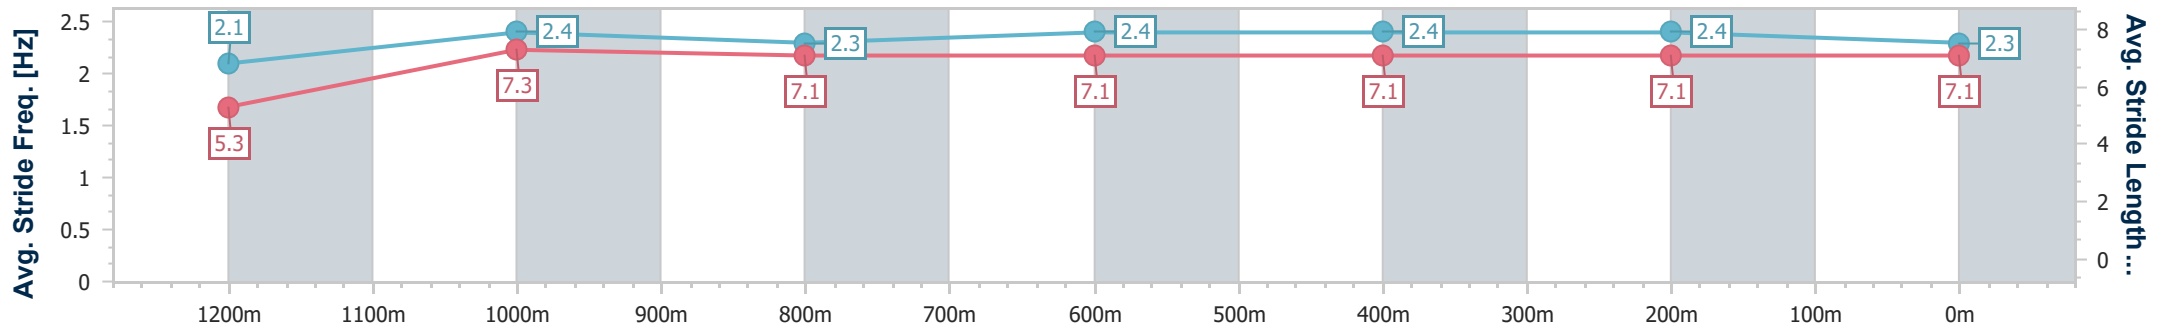

Horse/Jockey Name	Whistlin' Ruler
Final Rank	6
Fastest Section Time (Section)	0:08.93 (Overall)
Top Speed [km/h] (Section)	63.8 (800m)
Race State	Finished

Toowoomba QLD Professional
Race 2: HUTCHINSON BUILDERS Class 1 Handicap - 1300m
10 December 2022 - 18:01
Track Rating: Good 3, Weather: Fine , Rail Position: +5m Entire Course

Section	Overall	1200m	1000m	800m	600m	400m	200m
Section Times	1:20.84 [6] (0:08.93)	1:11.91 [6] (0:11.74)	1:00.17 [6] (0:12.22)	0:47.95 [6] (0:11.67)	0:36.28 [6] (0:12.05)	0:24.23 [6] (0:12.05)	0:12.18 [7] (0:12.18)
Average Speed [km/h]	40.3	61.4	59.2	62.3	61.2	60.9	58.9
Top Speed [km/h]	59.8	62.3	62.0	63.8	62.5	63.0	61.0
Avg. Dist. to Rail [m]	3.8	1.2	1.4	2.9	4.6	5.3	5.3
Avg. Stride Freq. [Hz]	2.1	2.4	2.3	2.4	2.4	2.4	2.3
Avg. Stride Length [m]	5.3	7.3	7.1	7.1	7.1	7.1	7.1

- [ ] Ranking at each section and finish
- -.-.- No data available at this section
- NA No data available