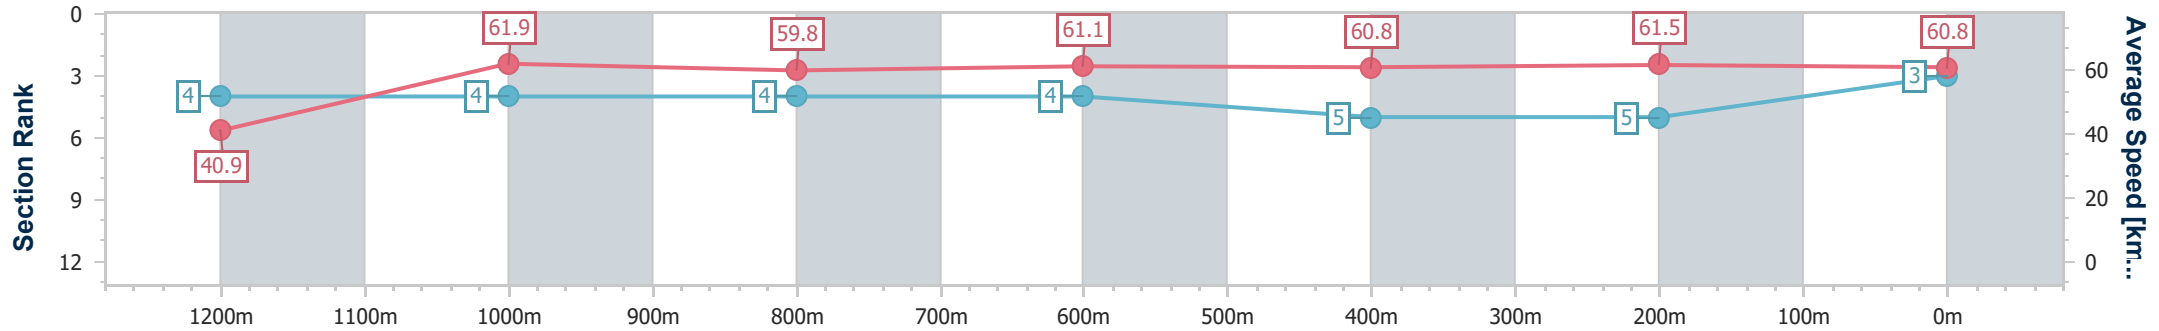

Horse/Jockey Name	The Polenitsa
Final Rank	3
Fastest Section Time (Section)	0:08.79 (Overall)
Top Speed [km/h] (Section)	64.3 (1200m)
Race State	Finished

Toowoomba QLD Professional
Race 2: HUTCHINSON BUILDERS Class 1 Handicap - 1300m
10 December 2022 - 18:01
Track Rating: Good 3, Weather: Fine , Rail Position: +5m Entire Course

Section	Overall	1200m	1000m	800m	600m	400m	200m
Section Times	1:19.98 [3] (0:08.79)	1:11.19 [4] (0:11.67)	0:59.52 [4] (0:12.05)	0:47.47 [4] (0:11.82)	0:35.65 [4] (0:12.04)	0:23.61 [5] (0:11.79)	0:11.82 [5] (0:11.82)
Average Speed [km/h]	40.9	61.9	59.8	61.1	60.8	61.5	60.8
Top Speed [km/h]	62.5	64.3	61.9	62.6	62.6	63.1	61.5
Avg. Dist. to Rail [m]	4.1	0.9	0.6	1.4	3.1	2.4	3.8
Avg. Stride Freq. [Hz]	2.1	2.3	2.3	2.3	2.3	2.4	2.3
Avg. Stride Length [m]	5.4	7.4	7.3	7.4	7.3	7.3	7.3

- [ ] Ranking at each section and finish
- -.-.- No data available at this section
- NA No data available