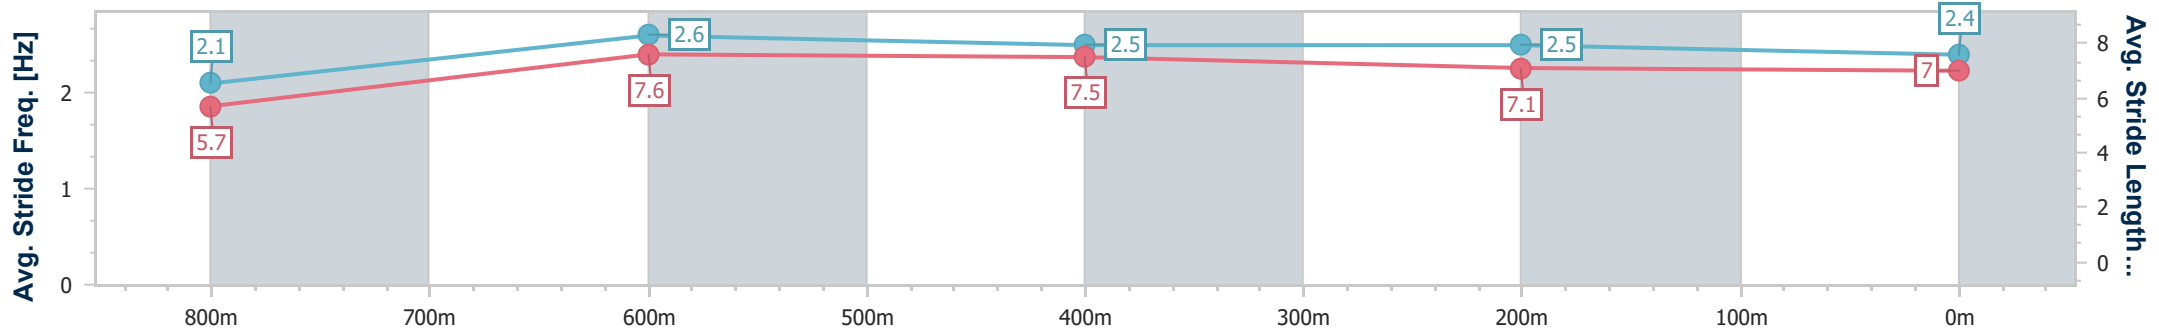

Horse/Jockey Name	Early Choice
Final Rank	8
Fastest Section Time (Section)	0:08.39 (Overall)
Top Speed [km/h] (Section)	72.4 (800m)
Race State	Finished

Aquis Park Gold Coast QLD Professional
Race 1: GCTC MEMBERSHIP JOIN NOW Maiden Handicap - 900m

10 December 2022 - 12:19

Track Rating: Good 4, Weather: Overcast, Rail Position: +3m1800-350m +3mC/way

Section	Overall	800m	600m	400m	200m
Section Times	0:52.52 [8] (0:08.39)	0:44.13 [8] (0:10.23)	0:33.90 [8] (0:10.48)	0:23.42 [8] (0:11.29)	0:12.13 [9] (0:12.13)
Average Speed [km/h]	42.9	70.0	67.2	63.6	59.4
Top Speed [km/h]	64.3	72.4	70.1	65.3	63.5
Avg. Dist. to Rail [m]	2.2	1.7	3.7	2.4	0.7
Avg. Stride Freq. [Hz]	2.1	2.6	2.5	2.5	2.4
Avg. Stride Length [m]	5.7	7.6	7.5	7.1	7.0

- [ ] Ranking at each section and finish
- -.-.- No data available at this section
- NA No data available