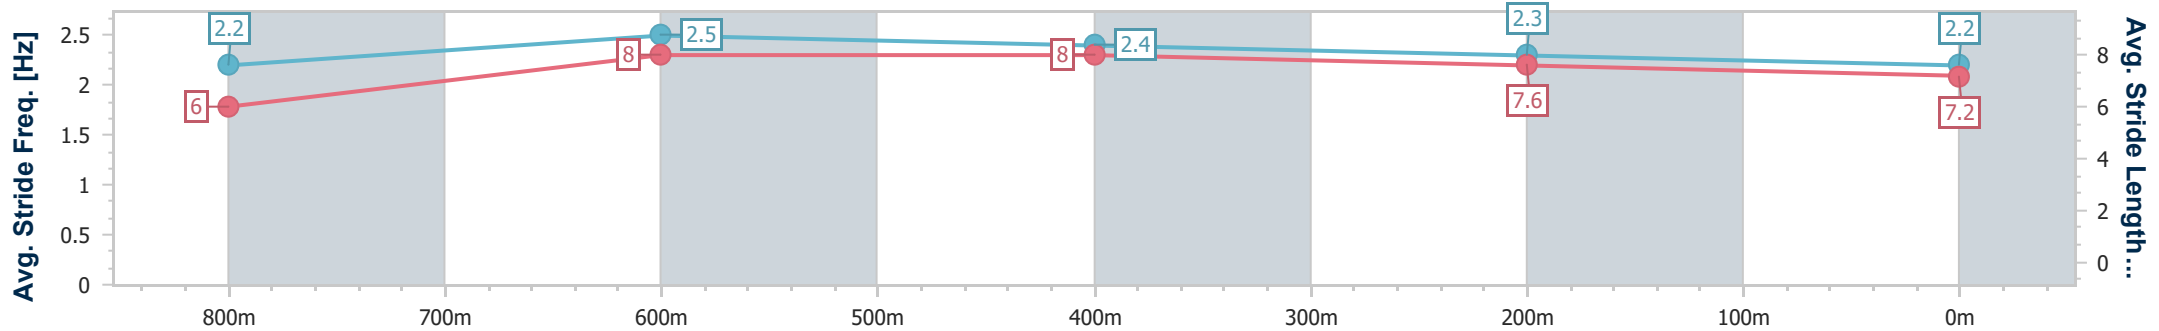

Horse/Jockey Name	Nicover
Final Rank	7
Fastest Section Time (Section)	0:07.87 (Overall)
Top Speed [km/h] (Section)	72.9 (800m)
Race State	Finished

Aquis Park Gold Coast QLD Professional
Race 1: GCTC MEMBERSHIP JOIN NOW Maiden Handicap - 900m

10 December 2022 - 12:19

Track Rating: Good 4, Weather: Overcast, Rail Position: +3m1800-350m +3mC/way

Section	Overall	800m	600m	400m	200m
Section Times	0:52.38 [7] (0:07.87)	0:44.51 [2] (0:10.10)	0:34.41 [2] (0:10.54)	0:23.87 [1] (0:11.35)	0:12.52 [4] (0:12.52)
Average Speed [km/h]	45.7	71.6	68.5	63.6	57.5
Top Speed [km/h]	68.0	72.9	72.1	65.6	60.8
Avg. Dist. to Rail [m]	10.1	4.4	0.7	3.5	5.0
Avg. Stride Freq. [Hz]	2.2	2.5	2.4	2.3	2.2
Avg. Stride Length [m]	6.0	8.0	8.0	7.6	7.2

- [ ] Ranking at each section and finish
- -.-.- No data available at this section
- NA No data available