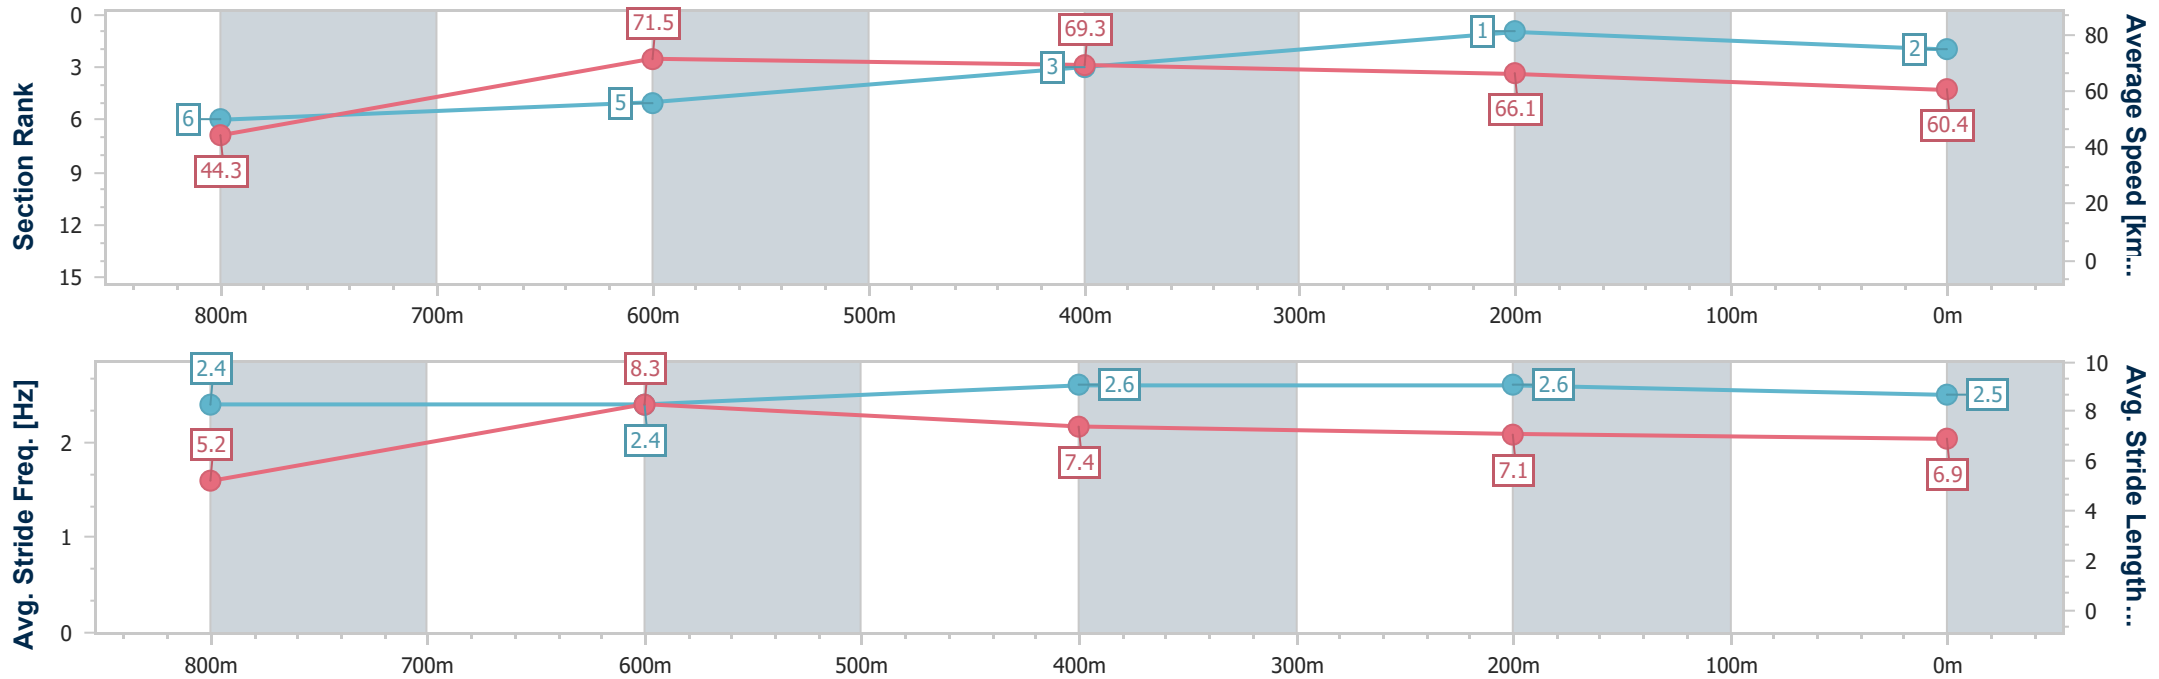

Horse/Jockey Name	Serigala
Final Rank	2
Fastest Section Time (Section)	0:08.14 (Overall)
Top Speed [km/h] (Section)	73.0 (800m)
Race State	Finished

Aquis Park Gold Coast QLD Professional
Race 1: GCTC MEMBERSHIP JOIN NOW Maiden Handicap - 900m

10 December 2022 - 12:19

Track Rating: Good 4, Weather: Overcast, Rail Position: +3m1800-350m +3mC/way

Section	Overall	800m	600m	400m	200m
Section Times	0:51.43 [2] (0:08.14)	0:43.29 [6] (0:10.13)	0:33.16 [5] (0:10.37)	0:22.79 [3] (0:10.89)	0:11.90 [1] (0:11.90)
Average Speed [km/h]	44.3	71.5	69.3	66.1	60.4
Top Speed [km/h]	67.3	73.0	71.3	69.7	63.8
Avg. Dist. to Rail [m]	13.6	6.3	0.5	2.1	4.6
Avg. Stride Freq. [Hz]	2.4	2.4	2.6	2.6	2.5
Avg. Stride Length [m]	5.2	8.3	7.4	7.1	6.9

- [ ] Ranking at each section and finish
- -.-.- No data available at this section
- NA No data available