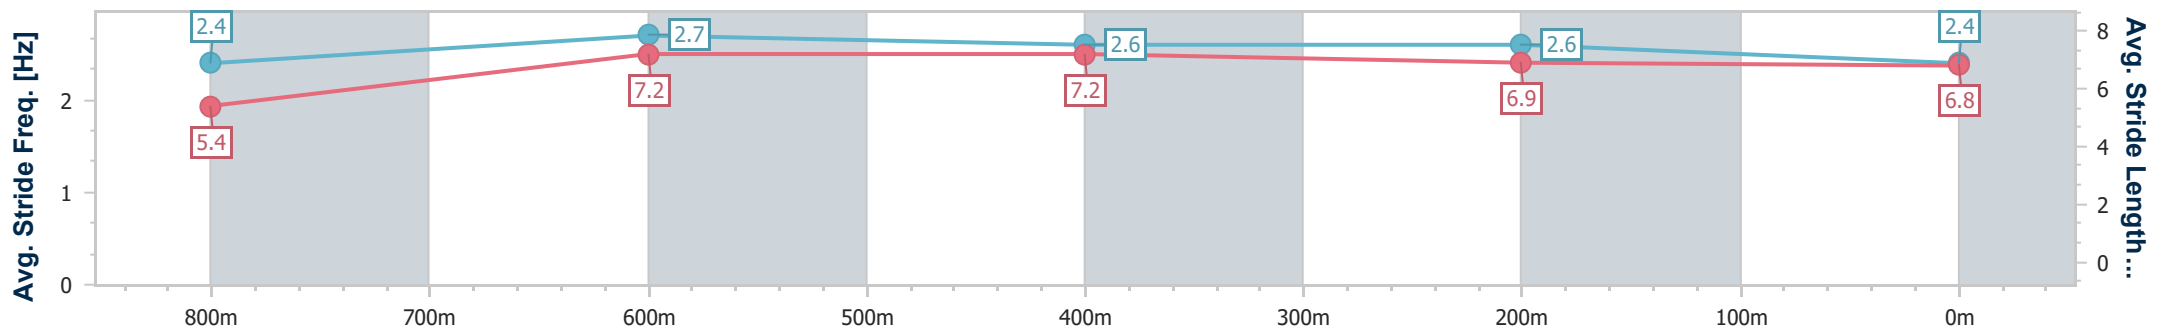

Horse/Jockey Name	Show And Go
Final Rank	5
Fastest Section Time (Section)	0:07.90 (Overall)
Top Speed [km/h] (Section)	72.7 (800m)
Race State	Finished

Aquis Park Gold Coast QLD Professional
Race 1: GCTC MEMBERSHIP JOIN NOW Maiden Handicap - 900m

10 December 2022 - 12:19

Track Rating: Good 4, Weather: Overcast, Rail Position: +3m1800-350m +3mC/way

Section	Overall	800m	600m	400m	200m
Section Times	0:52.33 [5] (0:07.90)	0:44.43 [3] (0:10.25)	0:34.18 [4] (0:10.64)	0:23.54 [5] (0:11.31)	0:12.23 [7] (0:12.23)
Average Speed [km/h]	45.5	70.1	67.0	63.5	58.9
Top Speed [km/h]	67.0	72.7	68.3	65.4	61.2
Avg. Dist. to Rail [m]	6.1	1.5	1.8	1.5	4.2
Avg. Stride Freq. [Hz]	2.4	2.7	2.6	2.6	2.4
Avg. Stride Length [m]	5.4	7.2	7.2	6.9	6.8

- [ ] Ranking at each section and finish
- -.-.- No data available at this section
- NA No data available