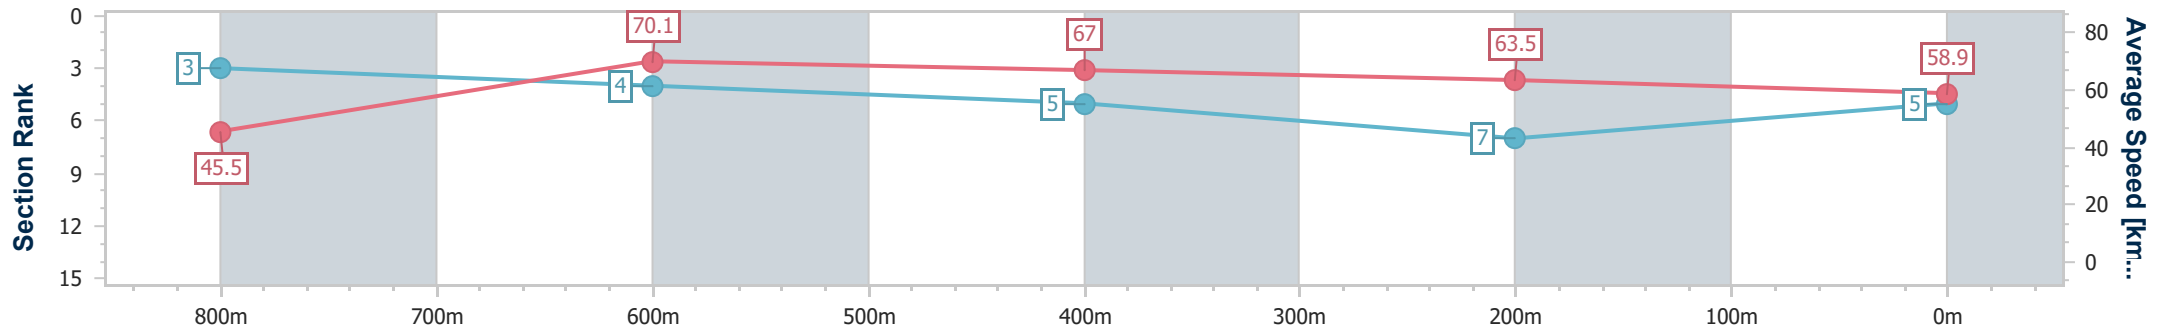

Horse/Jockey Name	Show And Go
Final Rank	5
Fastest Section Time (Section)	0:07.90 (Overall)
Top Speed [km/h] (Section)	72.7 (800m)
Race State	Finished

Aquis Park Gold Coast QLD Professional
Race 1: GCTC MEMBERSHIP JOIN NOW Maiden Handicap - 900m

10 December 2022 - 12:19

Track Rating: Good 4, Weather: Overcast, Rail Position: +3m1800-350m +3mC/way

Section	Overall	800m	600m	400m	200m
Section Times	0:52.33 [5] (0:07.90)	0:44.43 [3] (0:10.25)	0:34.18 [4] (0:10.64)	0:23.54 [5] (0:11.31)	0:12.23 [7] (0:12.23)
Average Speed [km/h]	45.5	70.1	67.0	63.5	58.9
Top Speed [km/h]	67.0	72.7	68.3	65.4	61.2
Avg. Dist. to Rail [m]	6.1	1.5	1.8	1.5	4.2
Avg. Stride Freq. [Hz]	2.4	2.7	2.6	2.6	2.4
Avg. Stride Length [m]	5.4	7.2	7.2	6.9	6.8

- [ ] Ranking at each section and finish
- -.-.- No data available at this section
- NA No data available