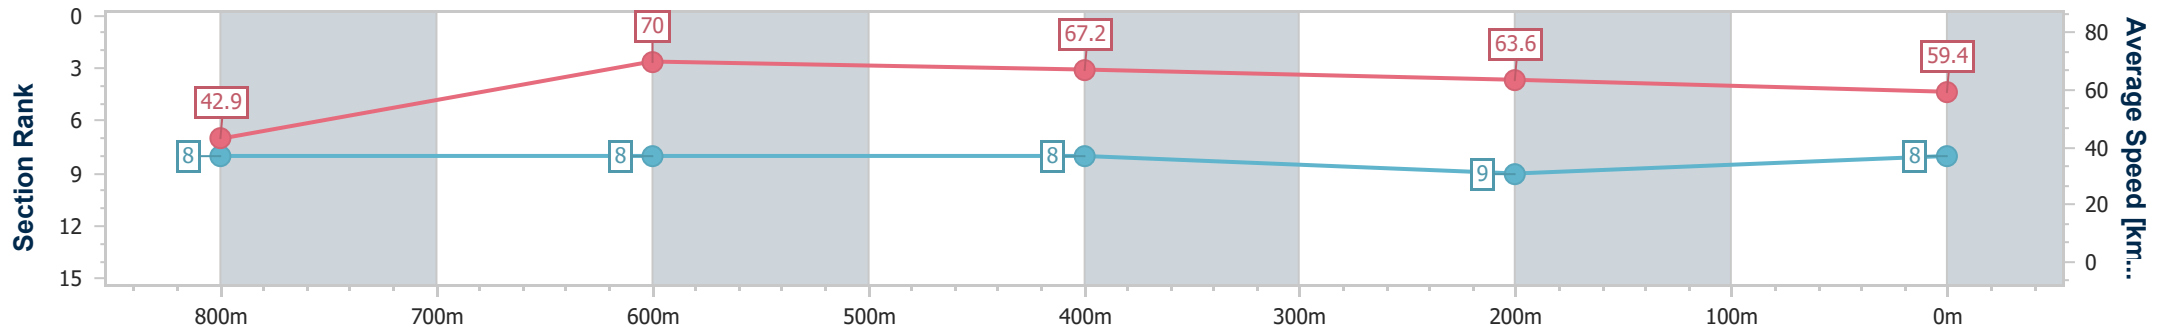

Horse/Jockey Name	Early Choice
Final Rank	8
Fastest Section Time (Section)	0:08.39 (Overall)
Top Speed [km/h] (Section)	72.4 (800m)
Race State	Finished

Aquis Park Gold Coast QLD Professional
Race 1: GCTC MEMBERSHIP JOIN NOW Maiden Handicap - 900m

10 December 2022 - 12:19

Track Rating: Good 4, Weather: Overcast, Rail Position: +3m1800-350m +3mC/way

Section	Overall	800m	600m	400m	200m
Section Times	0:52.52 [8] (0:08.39)	0:44.13 [8] (0:10.23)	0:33.90 [8] (0:10.48)	0:23.42 [8] (0:11.29)	0:12.13 [9] (0:12.13)
Average Speed [km/h]	42.9	70.0	67.2	63.6	59.4
Top Speed [km/h]	64.3	72.4	70.1	65.3	63.5
Avg. Dist. to Rail [m]	2.2	1.7	3.7	2.4	0.7
Avg. Stride Freq. [Hz]	2.1	2.6	2.5	2.5	2.4
Avg. Stride Length [m]	5.7	7.6	7.5	7.1	7.0

- [ ] Ranking at each section and finish
- -.-.- No data available at this section
- NA No data available