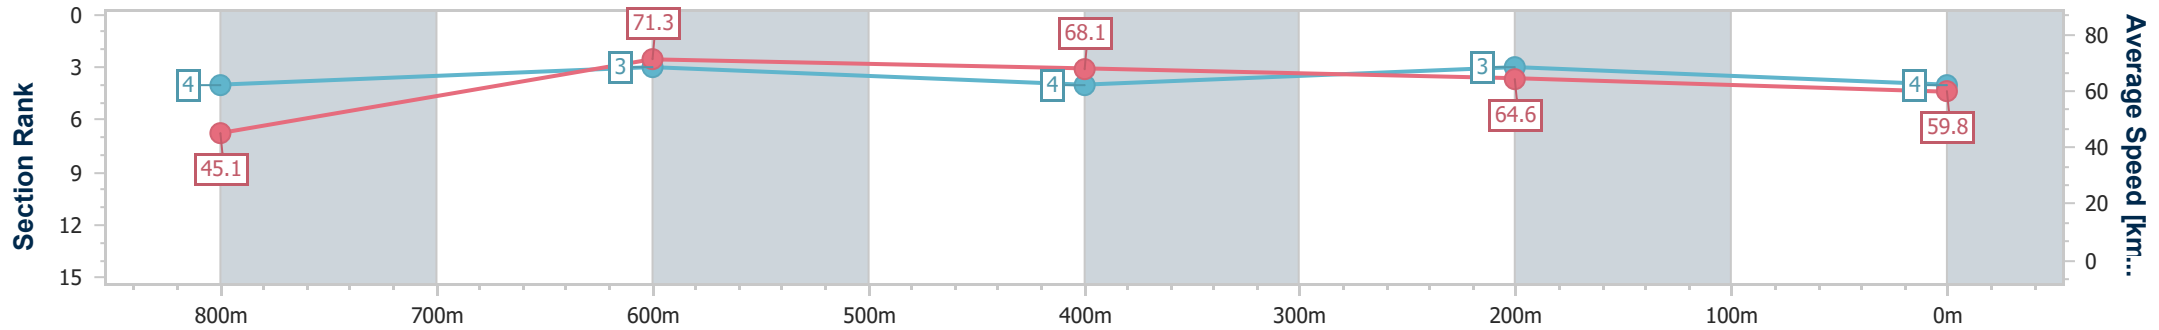

Horse/Jockey Name	Substitution
Final Rank	4
Fastest Section Time (Section)	0:08.00 (Overall)
Top Speed [km/h] (Section)	73.4 (800m)
Race State	Finished

Aquis Park Gold Coast QLD Professional
Race 1: GCTC MEMBERSHIP JOIN NOW Maiden Handicap - 900m

10 December 2022 - 12:19

Track Rating: Good 4, Weather: Overcast, Rail Position: +3m1800-350m +3mC/way

Section	Overall	800m	600m	400m	200m
Section Times	0:51.88 [4] (0:08.00)	0:43.88 [4] (0:10.12)	0:33.76 [3] (0:10.56)	0:23.20 [4] (0:11.17)	0:12.03 [3] (0:12.03)
Average Speed [km/h]	45.1	71.3	68.1	64.6	59.8
Top Speed [km/h]	65.2	73.4	70.6	65.7	63.2
Avg. Dist. to Rail [m]	12.6	5.1	0.3	3.2	5.2
Avg. Stride Freq. [Hz]	2.1	2.6	2.5	2.4	2.3
Avg. Stride Length [m]	6.0	7.6	7.6	7.4	7.2

- [ ] Ranking at each section and finish
- -.-.- No data available at this section
- NA No data available