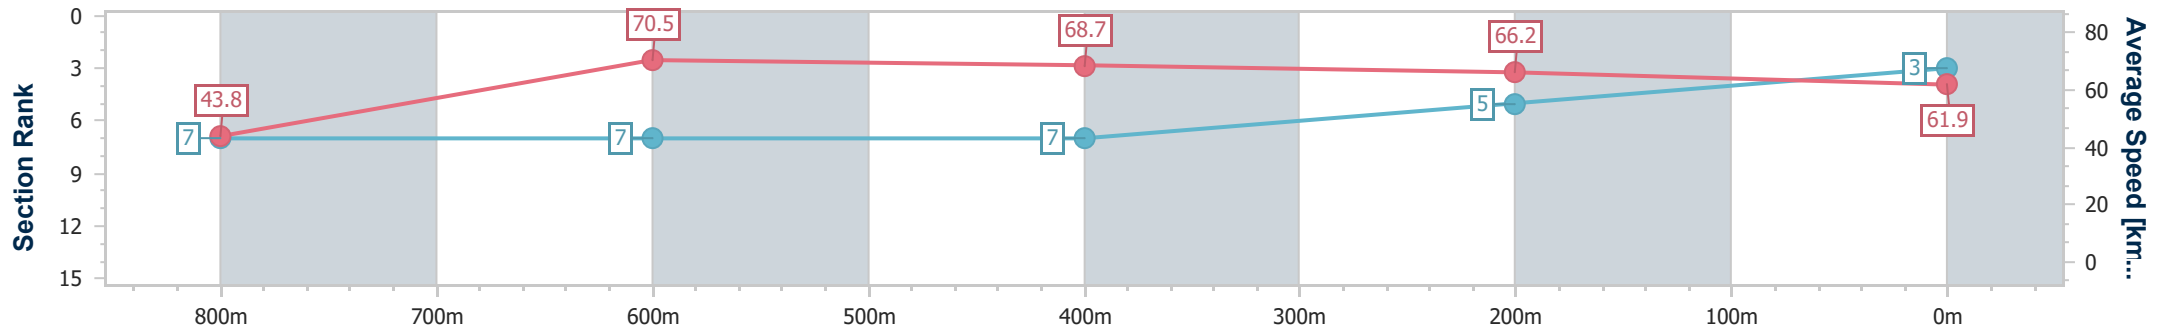

Horse/Jockey Name	Miss Tefe
Final Rank	3
Fastest Section Time (Section)	0:08.20 (Overall)
Top Speed [km/h] (Section)	72.2 (800m)
Race State	Finished

Aquis Park Gold Coast QLD Professional
Race 1: GCTC MEMBERSHIP JOIN NOW Maiden Handicap - 900m

10 December 2022 - 12:19

Track Rating: Good 4, Weather: Overcast, Rail Position: +3m1800-350m +3mC/way

Section	Overall	800m	600m	400m	200m
Section Times	0:51.49 [3] (0:08.20)	0:43.29 [7] (0:10.24)	0:33.05 [7] (0:10.51)	0:22.54 [7] (0:10.92)	0:11.62 [5] (0:11.62)
Average Speed [km/h]	43.8	70.5	68.7	66.2	61.9
Top Speed [km/h]	65.1	72.2	71.2	67.2	64.0
Avg. Dist. to Rail [m]	7.2	2.5	0.8	4.9	8.6
Avg. Stride Freq. [Hz]	2.1	2.5	2.4	2.4	2.3
Avg. Stride Length [m]	5.7	7.9	8.0	7.8	7.6

- [ ] Ranking at each section and finish
- -.-.- No data available at this section
- NA No data available