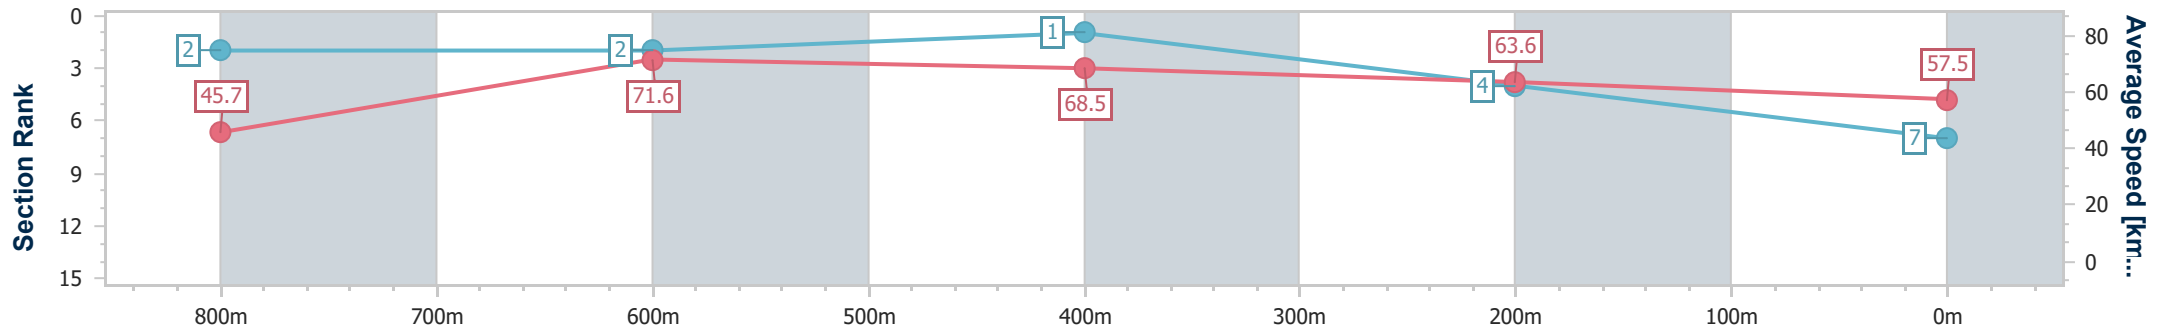

Horse/Jockey Name	Nicover
Final Rank	7
Fastest Section Time (Section)	0:07.87 (Overall)
Top Speed [km/h] (Section)	72.9 (800m)
Race State	Finished

Aquis Park Gold Coast QLD Professional
Race 1: GCTC MEMBERSHIP JOIN NOW Maiden Handicap - 900m

10 December 2022 - 12:19

Track Rating: Good 4, Weather: Overcast, Rail Position: +3m1800-350m +3mC/way

Section	Overall	800m	600m	400m	200m
Section Times	0:52.38 [7] (0:07.87)	0:44.51 [2] (0:10.10)	0:34.41 [2] (0:10.54)	0:23.87 [1] (0:11.35)	0:12.52 [4] (0:12.52)
Average Speed [km/h]	45.7	71.6	68.5	63.6	57.5
Top Speed [km/h]	68.0	72.9	72.1	65.6	60.8
Avg. Dist. to Rail [m]	10.1	4.4	0.7	3.5	5.0
Avg. Stride Freq. [Hz]	2.2	2.5	2.4	2.3	2.2
Avg. Stride Length [m]	6.0	8.0	8.0	7.6	7.2

- [ ] Ranking at each section and finish
- -.-.- No data available at this section
- NA No data available