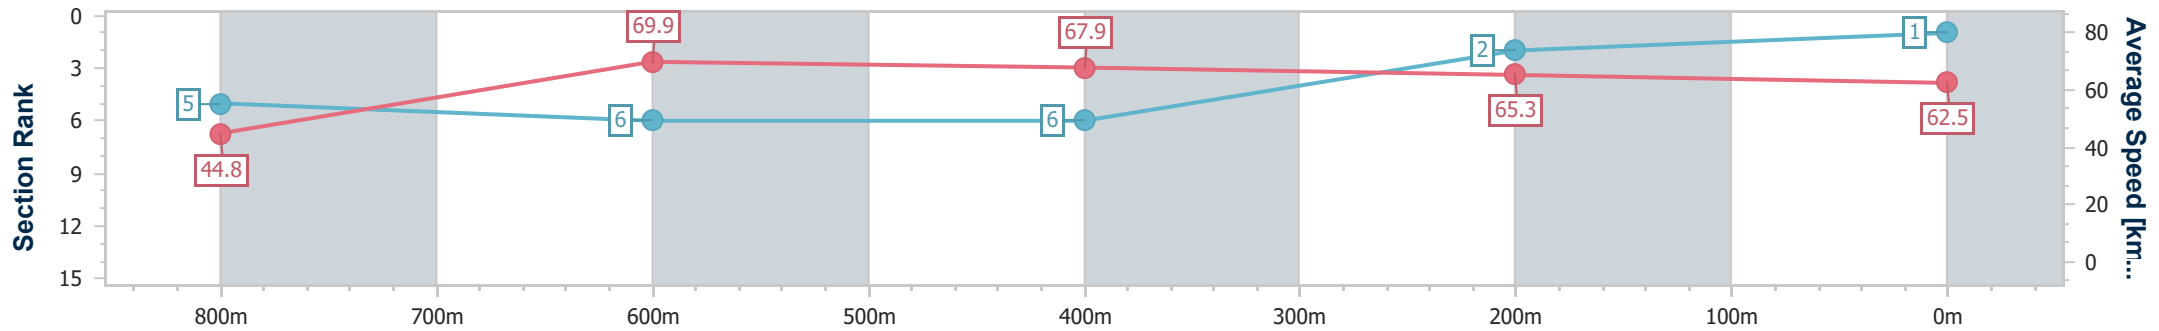

10 December 2022 - 12:19

Track Rating: Good 4, Weather: Overcast, Rail Position: +3m1800-350m +3mC/way

Section	Overall	800m	600m	400m	200m
Section Times	0:51.43 [1] (0:08.03)	0:43.40 [5] (0:10.31)	0:33.09 [6] (0:10.51)	0:22.58 [6] (0:11.04)	0:11.54 [2] (0:11.54)
Average Speed [km/h]	44.8	69.9	67.9	65.3	62.5
Top Speed [km/h]	65.3	72.3	68.9	67.3	64.7
Avg. Dist. to Rail [m]	10.4	3.7	1.4	4.0	7.5
Avg. Stride Freq. [Hz]	2.3	2.7	2.5	2.5	2.4
Avg. Stride Length [m]	5.4	7.4	7.4	7.2	7.1