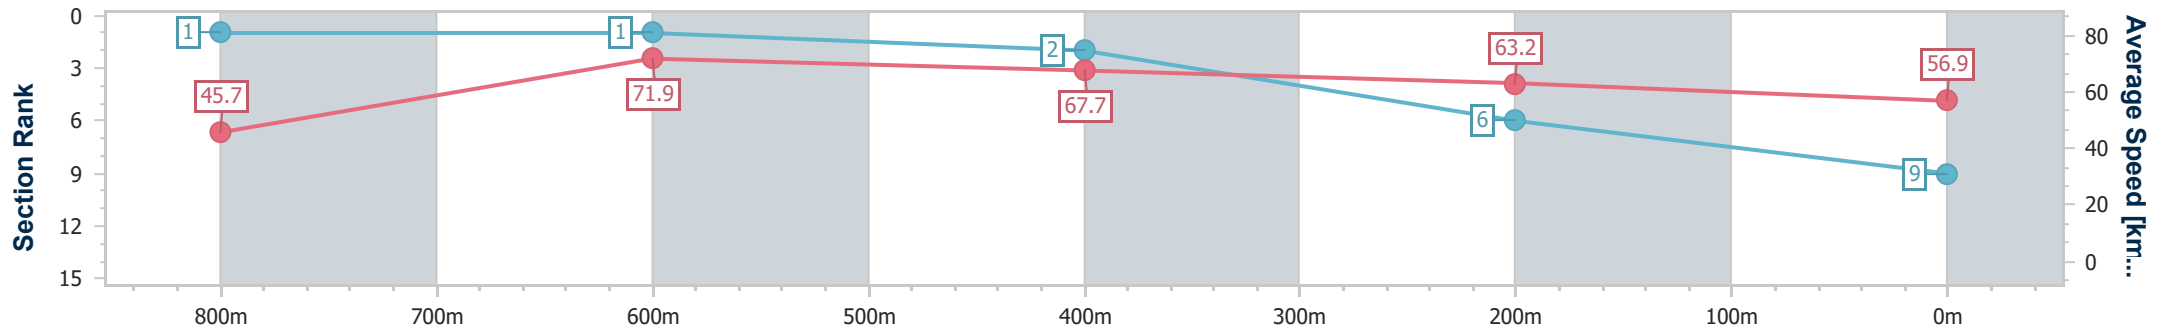

Horse/Jockey Name	Full Field
Final Rank	9
Fastest Section Time (Section)	0:07.87 (Overall)
Top Speed [km/h] (Section)	73.2 (800m)
Race State	Finished

Aquis Park Gold Coast QLD Professional
Race 1: GCTC MEMBERSHIP JOIN NOW Maiden Handicap - 900m

10 December 2022 - 12:19

Track Rating: Good 4, Weather: Overcast, Rail Position: +3m1800-350m +3mC/way

Section	Overall	800m	600m	400m	200m
Section Times	0:52.62 [9] (0:07.87)	0:44.75 [1] (0:10.02)	0:34.73 [1] (0:10.69)	0:24.04 [2] (0:11.40)	0:12.64 [6] (0:12.64)
Average Speed [km/h]	45.7	71.9	67.7	63.2	56.9
Top Speed [km/h]	67.4	73.2	71.3	65.0	61.4
Avg. Dist. to Rail [m]	9.5	2.8	1.1	1.6	2.0
Avg. Stride Freq. [Hz]	2.3	2.7	2.6	2.5	2.3
Avg. Stride Length [m]	5.6	7.4	7.2	7.0	6.8

- [ ] Ranking at each section and finish
- -.-.- No data available at this section
- NA No data available