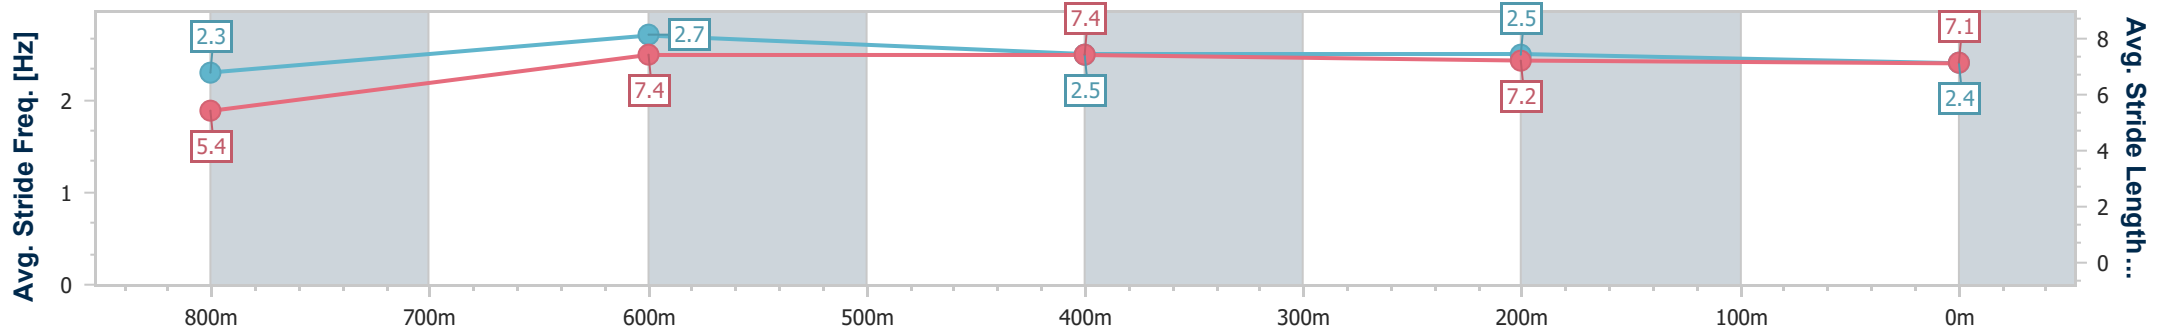

10 December 2022 - 12:19

Track Rating: Good 4, Weather: Overcast, Rail Position: +3m1800-350m +3mC/way

Section	Overall	800m	600m	400m	200m
Section Times	0:51.43 [1] (0:08.03)	0:43.40 [5] (0:10.31)	0:33.09 [6] (0:10.51)	0:22.58 [6] (0:11.04)	0:11.54 [2] (0:11.54)
Average Speed [km/h]	44.8	69.9	67.9	65.3	62.5
Top Speed [km/h]	65.3	72.3	68.9	67.3	64.7
Avg. Dist. to Rail [m]	10.4	3.7	1.4	4.0	7.5
Avg. Stride Freq. [Hz]	2.3	2.7	2.5	2.5	2.4
Avg. Stride Length [m]	5.4	7.4	7.4	7.2	7.1