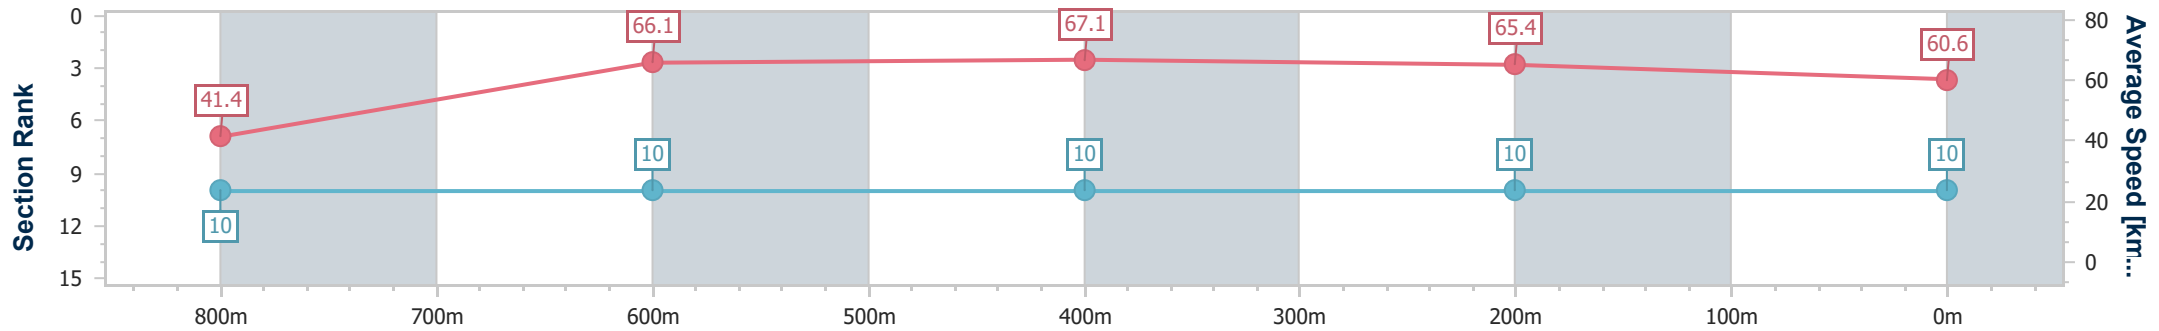

Horse/Jockey Name	Consecrated
Final Rank	10
Fastest Section Time (Section)	0:08.71 (Overall)
Top Speed [km/h] (Section)	68.9 (600m)
Race State	Finished

Aquis Park Gold Coast QLD Professional
Race 1: GCTC MEMBERSHIP JOIN NOW Maiden Handicap - 900m

10 December 2022 - 12:19

Track Rating: Good 4, Weather: Overcast, Rail Position: +3m1800-350m +3mC/way

Section	Overall	800m	600m	400m	200m
Section Times	0:52.92 [10] (0:08.71)	0:44.21 [10] (0:10.86)	0:33.35 [10] (0:10.52)	0:22.83 [10] (0:10.96)	0:11.87 [10] (0:11.87)
Average Speed [km/h]	41.4	66.1	67.1	65.4	60.6
Top Speed [km/h]	61.5	67.6	68.9	67.0	63.6
Avg. Dist. to Rail [m]	4.3	1.5	3.5	2.2	1.7
Avg. Stride Freq. [Hz]	2.1	2.5	2.5	2.5	2.3
Avg. Stride Length [m]	5.5	7.4	7.4	7.2	7.2

- [ ] Ranking at each section and finish
- -.-.- No data available at this section
- NA No data available