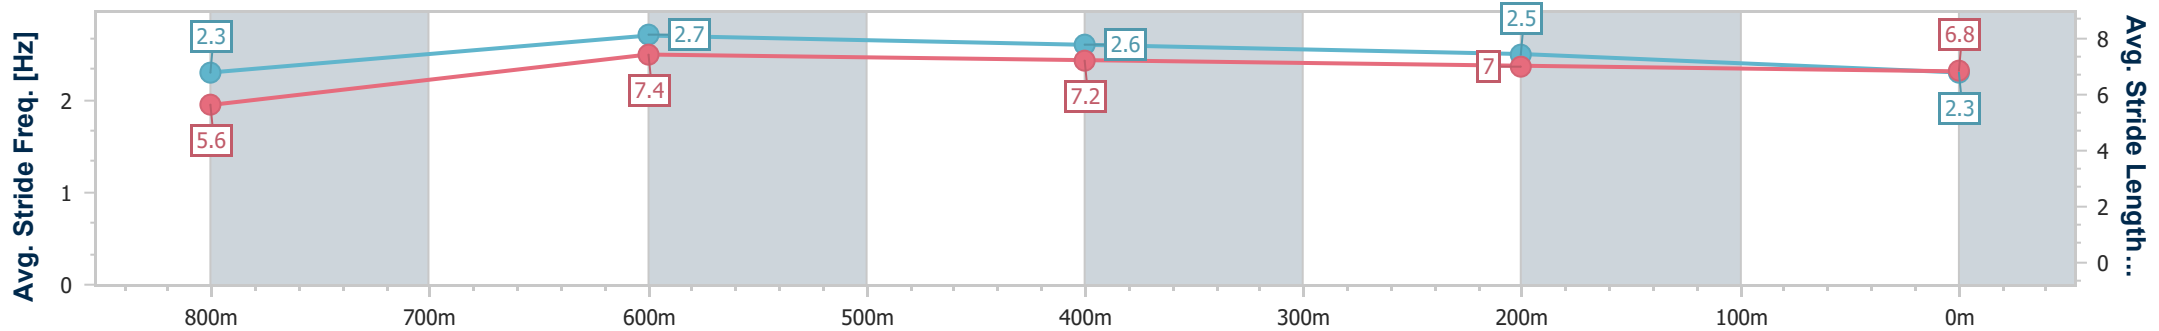

Horse/Jockey Name	Full Field
Final Rank	9
Fastest Section Time (Section)	0:07.87 (Overall)
Top Speed [km/h] (Section)	73.2 (800m)
Race State	Finished

Aquis Park Gold Coast QLD Professional
Race 1: GCTC MEMBERSHIP JOIN NOW Maiden Handicap - 900m

10 December 2022 - 12:19

Track Rating: Good 4, Weather: Overcast, Rail Position: +3m1800-350m +3mC/way

Section	Overall	800m	600m	400m	200m
Section Times	0:52.62 [9] (0:07.87)	0:44.75 [1] (0:10.02)	0:34.73 [1] (0:10.69)	0:24.04 [2] (0:11.40)	0:12.64 [6] (0:12.64)
Average Speed [km/h]	45.7	71.9	67.7	63.2	56.9
Top Speed [km/h]	67.4	73.2	71.3	65.0	61.4
Avg. Dist. to Rail [m]	9.5	2.8	1.1	1.6	2.0
Avg. Stride Freq. [Hz]	2.3	2.7	2.6	2.5	2.3
Avg. Stride Length [m]	5.6	7.4	7.2	7.0	6.8

- [ ] Ranking at each section and finish
- -.-.- No data available at this section
- NA No data available