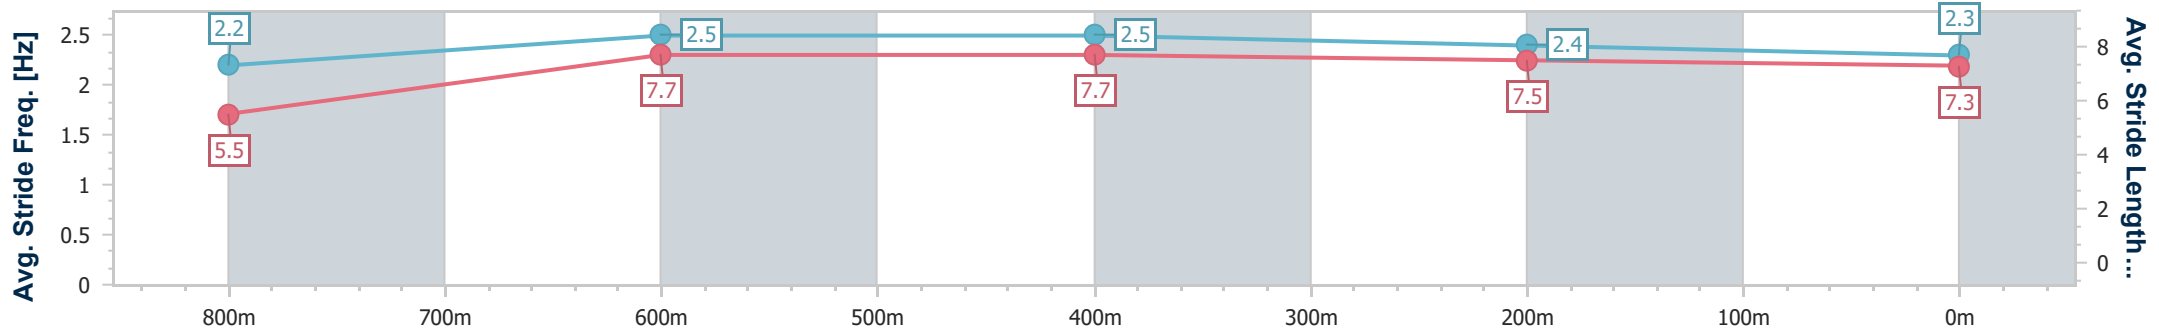

Horse/Jockey Name	Tamsin
Final Rank	6
Fastest Section Time (Section)	0:08.54 (Overall)
Top Speed [km/h] (Section)	72.5 (Overall)
Race State	Finished

Aquis Park Gold Coast QLD Professional
Race 1: GCTC MEMBERSHIP JOIN NOW Maiden Handicap - 900m

10 December 2022 - 12:19

Track Rating: Good 4, Weather: Overcast, Rail Position: +3m1800-350m +3mC/way

Section	Overall	800m	600m	400m	200m
Section Times	0:52.37 [6] (0:08.54)	0:43.83 [9] (0:10.37)	0:33.46 [9] (0:10.29)	0:23.17 [9] (0:11.12)	0:12.05 [8] (0:12.05)
Average Speed [km/h]	43.2	69.4	68.6	64.5	59.8
Top Speed [km/h]	72.5	70.5	69.4	67.1	62.8
Avg. Dist. to Rail [m]	8.9	2.0	3.3	1.7	0.7
Avg. Stride Freq. [Hz]	2.2	2.5	2.5	2.4	2.3
Avg. Stride Length [m]	5.5	7.7	7.7	7.5	7.3

- [ ] Ranking at each section and finish
- -.-.- No data available at this section
- NA No data available