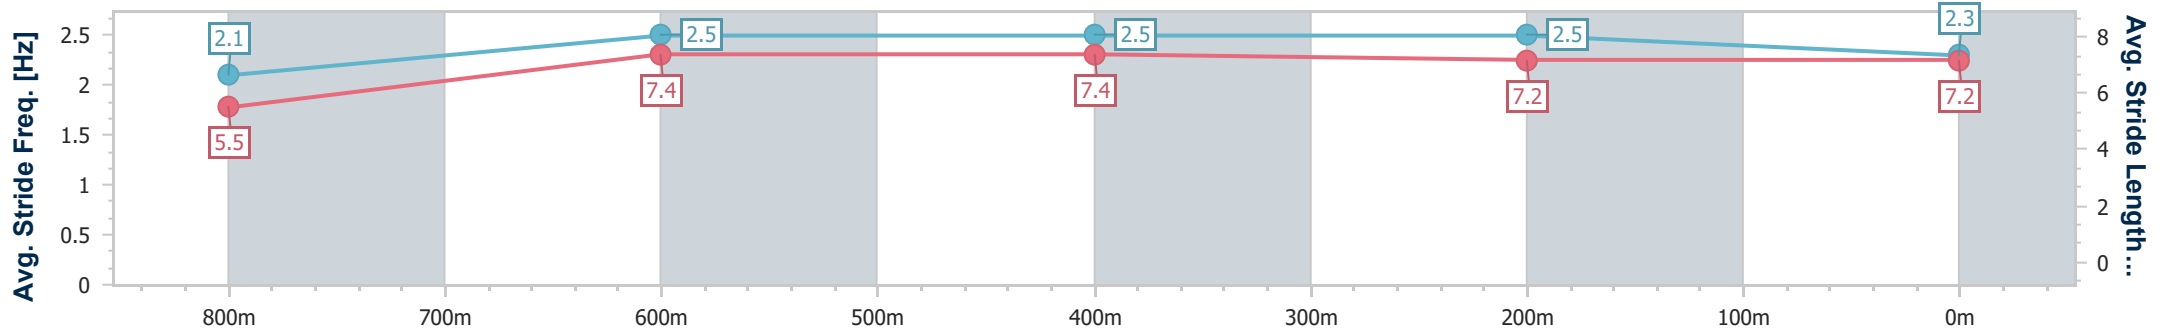

Horse/Jockey Name	Consecrated
Final Rank	10
Fastest Section Time (Section)	0:08.71 (Overall)
Top Speed [km/h] (Section)	68.9 (600m)
Race State	Finished

Aquis Park Gold Coast QLD Professional
Race 1: GCTC MEMBERSHIP JOIN NOW Maiden Handicap - 900m

10 December 2022 - 12:19

Track Rating: Good 4, Weather: Overcast, Rail Position: +3m1800-350m +3mC/way

Section	Overall	800m	600m	400m	200m
Section Times	0:52.92 [10] (0:08.71)	0:44.21 [10] (0:10.86)	0:33.35 [10] (0:10.52)	0:22.83 [10] (0:10.96)	0:11.87 [10] (0:11.87)
Average Speed [km/h]	41.4	66.1	67.1	65.4	60.6
Top Speed [km/h]	61.5	67.6	68.9	67.0	63.6
Avg. Dist. to Rail [m]	4.3	1.5	3.5	2.2	1.7
Avg. Stride Freq. [Hz]	2.1	2.5	2.5	2.5	2.3
Avg. Stride Length [m]	5.5	7.4	7.4	7.2	7.2

- [ ] Ranking at each section and finish
- -.-.- No data available at this section
- NA No data available