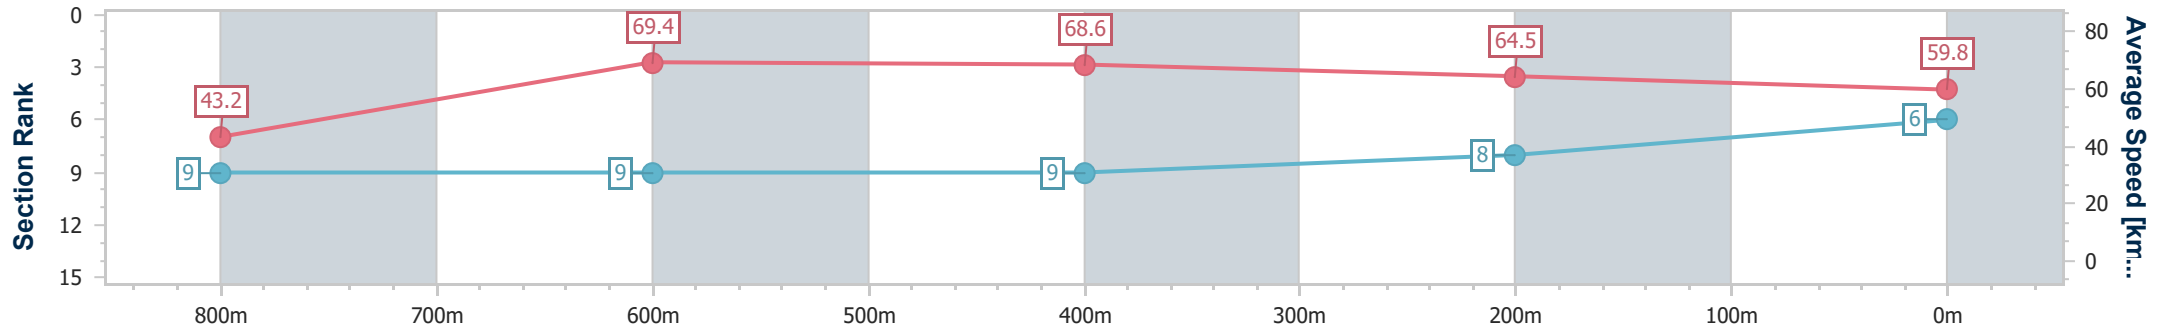

Horse/Jockey Name	Tamsin
Final Rank	6
Fastest Section Time (Section)	0:08.54 (Overall)
Top Speed [km/h] (Section)	72.5 (Overall)
Race State	Finished

Aquis Park Gold Coast QLD Professional
Race 1: GCTC MEMBERSHIP JOIN NOW Maiden Handicap - 900m

10 December 2022 - 12:19

Track Rating: Good 4, Weather: Overcast, Rail Position: +3m1800-350m +3mC/way

Section	Overall	800m	600m	400m	200m
Section Times	0:52.37 [6] (0:08.54)	0:43.83 [9] (0:10.37)	0:33.46 [9] (0:10.29)	0:23.17 [9] (0:11.12)	0:12.05 [8] (0:12.05)
Average Speed [km/h]	43.2	69.4	68.6	64.5	59.8
Top Speed [km/h]	72.5	70.5	69.4	67.1	62.8
Avg. Dist. to Rail [m]	8.9	2.0	3.3	1.7	0.7
Avg. Stride Freq. [Hz]	2.2	2.5	2.5	2.4	2.3
Avg. Stride Length [m]	5.5	7.7	7.7	7.5	7.3

- [ ] Ranking at each section and finish
- -.-.- No data available at this section
- NA No data available