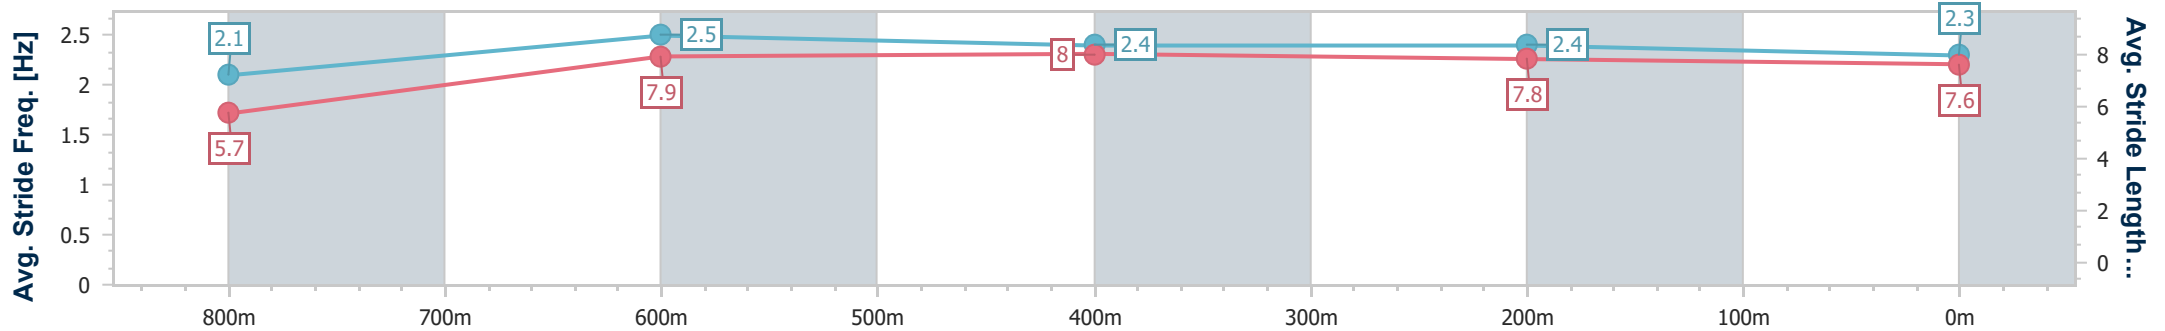

Horse/Jockey Name	Miss Tefe
Final Rank	3
Fastest Section Time (Section)	0:08.20 (Overall)
Top Speed [km/h] (Section)	72.2 (800m)
Race State	Finished

Aquis Park Gold Coast QLD Professional
Race 1: GCTC MEMBERSHIP JOIN NOW Maiden Handicap - 900m

10 December 2022 - 12:19

Track Rating: Good 4, Weather: Overcast, Rail Position: +3m1800-350m +3mC/way

Section	Overall	800m	600m	400m	200m
Section Times	0:51.49 [3] (0:08.20)	0:43.29 [7] (0:10.24)	0:33.05 [7] (0:10.51)	0:22.54 [7] (0:10.92)	0:11.62 [5] (0:11.62)
Average Speed [km/h]	43.8	70.5	68.7	66.2	61.9
Top Speed [km/h]	65.1	72.2	71.2	67.2	64.0
Avg. Dist. to Rail [m]	7.2	2.5	0.8	4.9	8.6
Avg. Stride Freq. [Hz]	2.1	2.5	2.4	2.4	2.3
Avg. Stride Length [m]	5.7	7.9	8.0	7.8	7.6

- [ ] Ranking at each section and finish
- -.-.- No data available at this section
- NA No data available