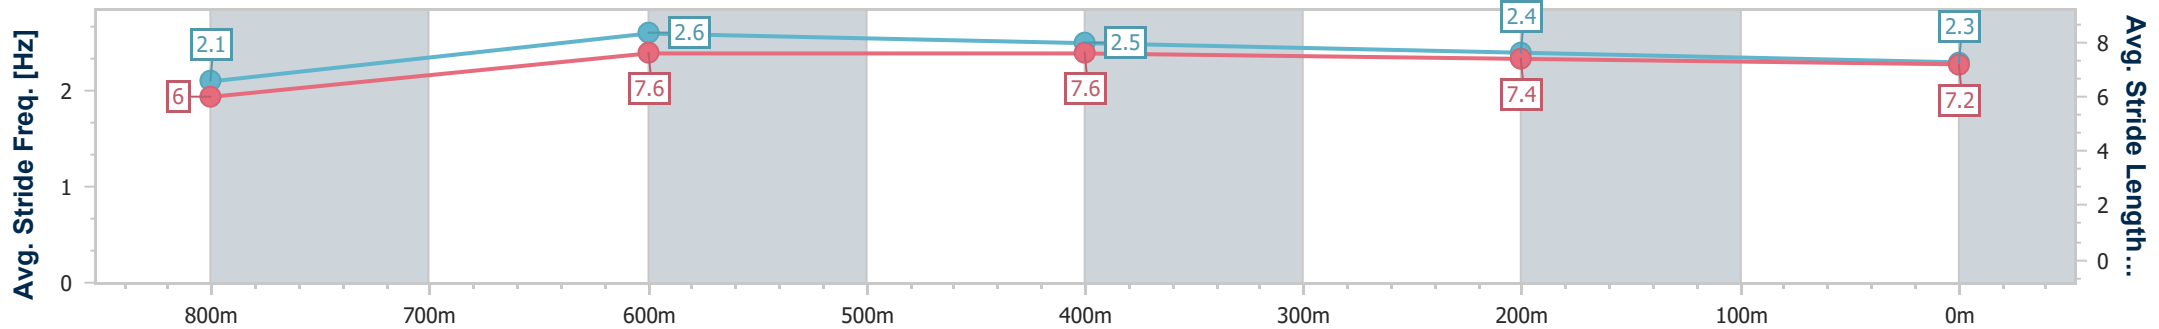

Horse/Jockey Name	Substitution
Final Rank	4
Fastest Section Time (Section)	0:08.00 (Overall)
Top Speed [km/h] (Section)	73.4 (800m)
Race State	Finished

Aquis Park Gold Coast QLD Professional
Race 1: GCTC MEMBERSHIP JOIN NOW Maiden Handicap - 900m

10 December 2022 - 12:19

Track Rating: Good 4, Weather: Overcast, Rail Position: +3m1800-350m +3mC/way

Section	Overall	800m	600m	400m	200m
Section Times	0:51.88 [4] (0:08.00)	0:43.88 [4] (0:10.12)	0:33.76 [3] (0:10.56)	0:23.20 [4] (0:11.17)	0:12.03 [3] (0:12.03)
Average Speed [km/h]	45.1	71.3	68.1	64.6	59.8
Top Speed [km/h]	65.2	73.4	70.6	65.7	63.2
Avg. Dist. to Rail [m]	12.6	5.1	0.3	3.2	5.2
Avg. Stride Freq. [Hz]	2.1	2.6	2.5	2.4	2.3
Avg. Stride Length [m]	6.0	7.6	7.6	7.4	7.2

- [ ] Ranking at each section and finish
- -.-.- No data available at this section
- NA No data available