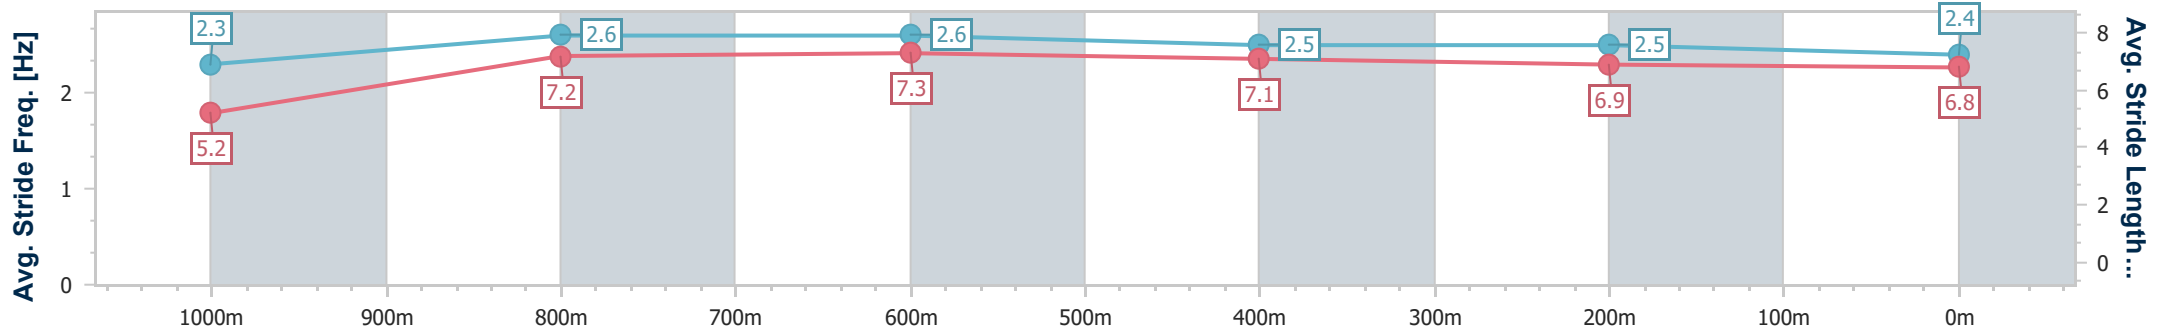

Horse/Jockey Name	Stars 'N' Riches
Final Rank	4
Fastest Section Time (Section)	0:08.61 (Overall)
Top Speed [km/h] (Section)	69.1 (1000m)
Race State	Finished

Ipswich QLD Professional
Race 7: IPSWICH EVENTS & ENTERTAINMENT CENTRE
BENCHMARK 58 Handicap - 1100m

07 December 2022 - 17:51

Track Rating: Good 3, Weather: Fine, Rail Position: +4m Entire Course

Section	Overall	1000m	800m	600m	400m	200m								
Section Times	1:05.05 [4] (0:08.61)	0:56.44 [6] (0:10.69)	0:45.75 [7] (0:10.70)	0:35.05 [7] (0:11.21)	0:23.84 [5] (0:11.84)	0:12.00 [4] (0:12.00)								
Average Speed [km/h]	41.7	67.1	66.7	64.0	60.9	59.9								
Top Speed [km/h]	63.2	69.1	68.7	65.4	62.3	61.5								
Avg. Dist. to Rail [m]	2.9	1.1	2.3	1.0	1.6	5.0								
Avg. Stride Freq. [Hz]	2.3	2.6	2.6	2.5	2.5	2.4								
Avg. Stride Length [m]	5.2	7.2	7.3	7.1	6.9	6.8								

- [ ] Ranking at each section and finish
- -.-.- No data available at this section
- NA No data available