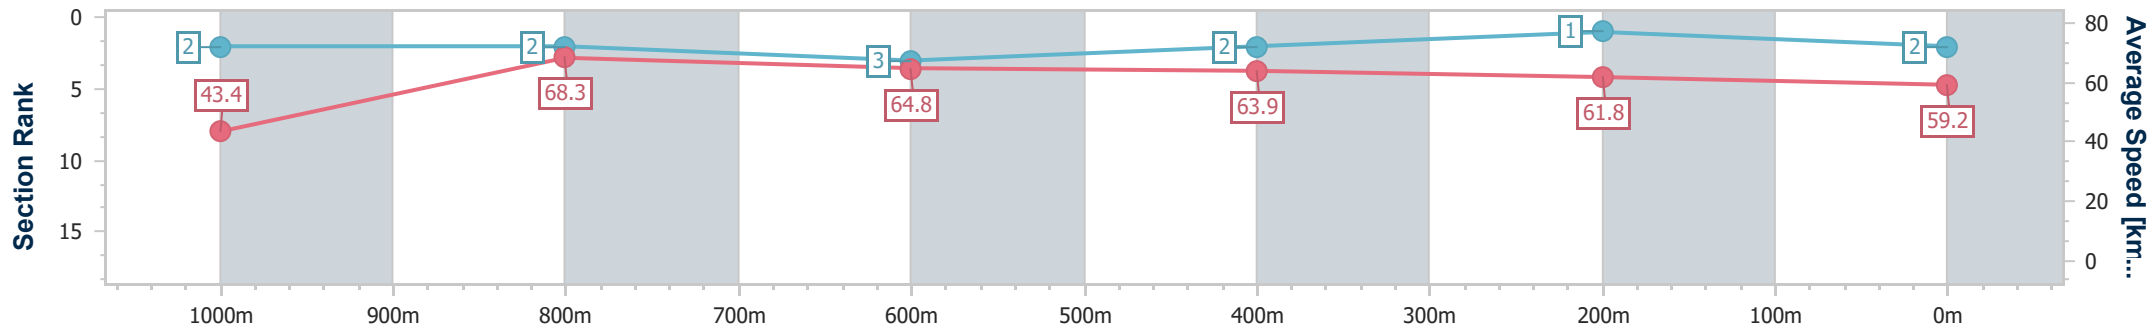

Horse/Jockey Name	Casrock
Final Rank	2
Fastest Section Time (Section)	0:08.33 (Overall)
Top Speed [km/h] (Section)	70.0 (1000m)
Race State	Finished

Ipswich QLD Professional
Race 7: IPSWICH EVENTS & ENTERTAINMENT CENTRE
BENCHMARK 58 Handicap - 1100m

07 December 2022 - 17:51

Track Rating: Good 3, Weather: Fine, Rail Position: +4m Entire Course

Section	Overall	1000m	800m	600m	400m	200m
Section Times	1:04.93 [2] (0:08.33)	0:56.60 [2] (0:10.47)	0:46.13 [2] (0:11.00)	0:35.13 [3] (0:11.26)	0:23.87 [2] (0:11.70)	0:12.17 [1] (0:12.17)
Average Speed [km/h]	43.4	68.3	64.8	63.9	61.8	59.2
Top Speed [km/h]	64.3	70.0	67.8	65.3	63.1	61.7
Avg. Dist. to Rail [m]	2.5	2.0	2.3	0.9	1.6	4.3
Avg. Stride Freq. [Hz]	2.3	2.5	2.4	2.4	2.4	2.4
Avg. Stride Length [m]	5.3	7.5	7.5	7.4	7.1	6.8

- [ ] Ranking at each section and finish
- -.-.- No data available at this section
- NA No data available