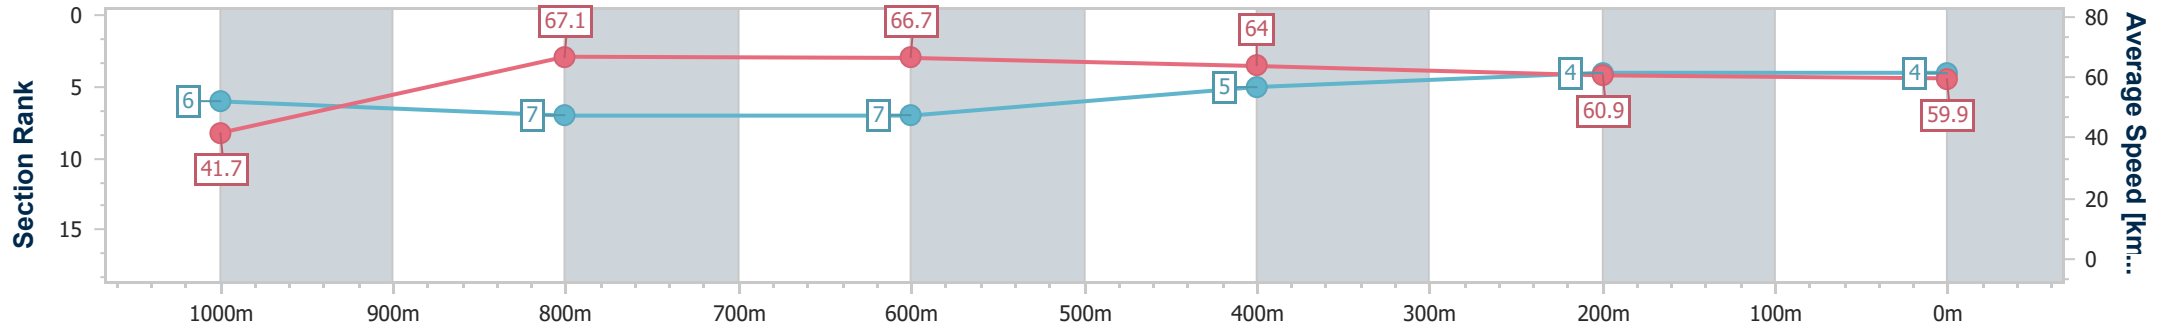

Horse/Jockey Name	Stars 'N' Riches
Final Rank	4
Fastest Section Time (Section)	0:08.61 (Overall)
Top Speed [km/h] (Section)	69.1 (1000m)
Race State	Finished

Ipswich QLD Professional
Race 7: IPSWICH EVENTS & ENTERTAINMENT CENTRE
BENCHMARK 58 Handicap - 1100m

07 December 2022 - 17:51

Track Rating: Good 3, Weather: Fine, Rail Position: +4m Entire Course

Section	Overall	1000m	800m	600m	400m	200m								
Section Times	1:05.05 [4] (0:08.61)	0:56.44 [6] (0:10.69)	0:45.75 [7] (0:10.70)	0:35.05 [7] (0:11.21)	0:23.84 [5] (0:11.84)	0:12.00 [4] (0:12.00)								
Average Speed [km/h]	41.7	67.1	66.7	64.0	60.9	59.9								
Top Speed [km/h]	63.2	69.1	68.7	65.4	62.3	61.5								
Avg. Dist. to Rail [m]	2.9	1.1	2.3	1.0	1.6	5.0								
Avg. Stride Freq. [Hz]	2.3	2.6	2.6	2.5	2.5	2.4								
Avg. Stride Length [m]	5.2	7.2	7.3	7.1	6.9	6.8								

- [ ] Ranking at each section and finish
- -.-.- No data available at this section
- NA No data available