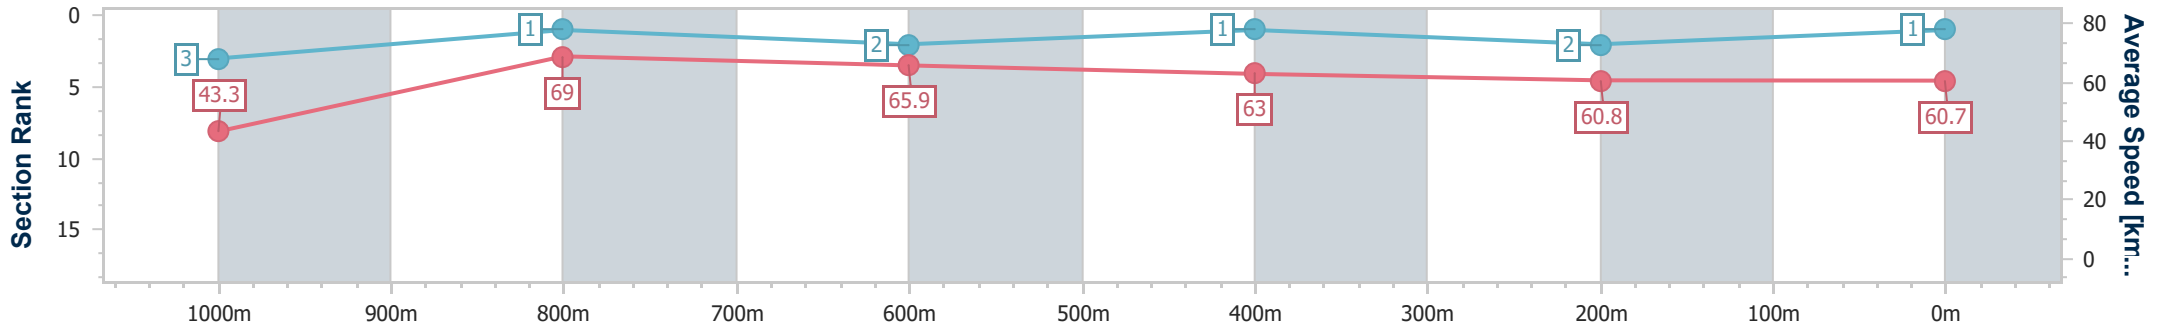

Horse/Jockey Name	Atlantic Way
Final Rank	1
Fastest Section Time (Section)	0:08.35 (Overall)
Top Speed [km/h] (Section)	70.3 (1000m)
Race State	Finished

Ipswich QLD Professional
Race 7: IPSWICH EVENTS & ENTERTAINMENT CENTRE
BENCHMARK 58 Handicap - 1100m

07 December 2022 - 17:51

Track Rating: Good 3, Weather: Fine, Rail Position: +4m Entire Course

Section	Overall	1000m	800m	600m	400m	200m
Section Times	1:04.63 [1] (0:08.35)	0:56.28 [3] (0:10.41)	0:45.87 [1] (0:10.81)	0:35.06 [2] (0:11.39)	0:23.67 [1] (0:11.82)	0:11.85 [2] (0:11.85)
Average Speed [km/h]	43.3	69.0	65.9	63.0	60.8	60.7
Top Speed [km/h]	65.1	70.3	68.8	64.9	63.0	63.2
Avg. Dist. to Rail [m]	5.8	1.0	2.1	1.5	0.6	1.3
Avg. Stride Freq. [Hz]	2.3	2.6	2.5	2.4	2.4	2.4
Avg. Stride Length [m]	5.2	7.3	7.4	7.3	7.1	7.1

- [ ] Ranking at each section and finish
- -.-.- No data available at this section
- NA No data available