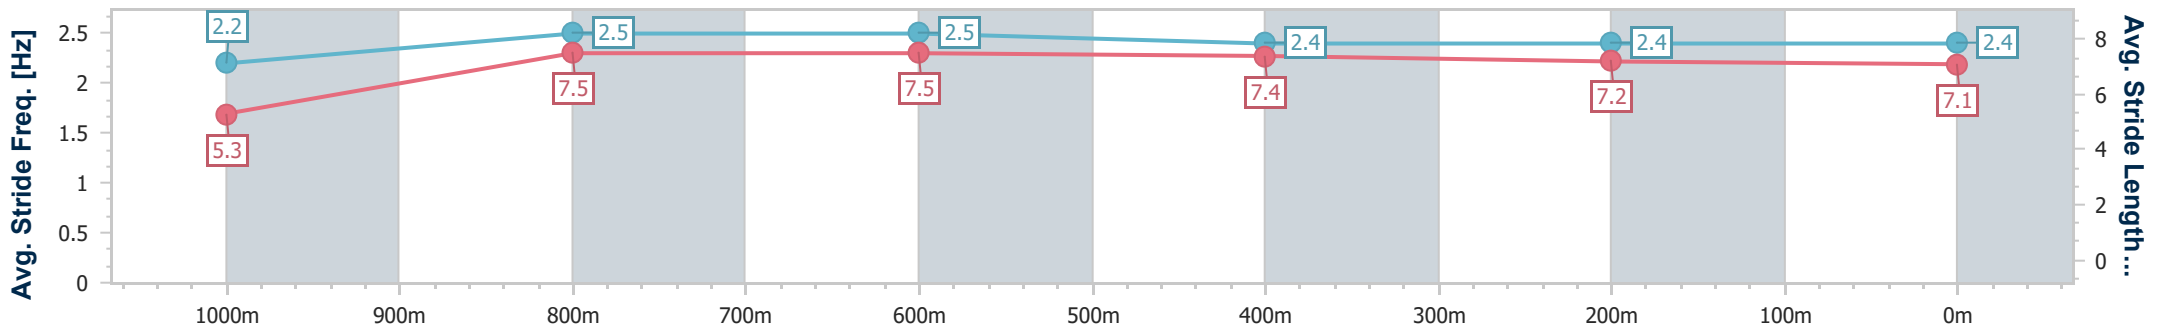

Horse/Jockey Name	Zeeluck
Final Rank	5
Fastest Section Time (Section)	0:08.63 (Overall)
Top Speed [km/h] (Section)	69.0 (1000m)
Race State	Finished

Ipswich QLD Professional
Race 7: IPSWICH EVENTS & ENTERTAINMENT CENTRE
BENCHMARK 58 Handicap - 1100m

07 December 2022 - 17:51

Track Rating: Good 3, Weather: Fine, Rail Position: +4m Entire Course

Section	Overall	1000m	800m	600m	400m	200m								
Section Times	1:05.08 [5] (0:08.63)	0:56.45 [6] (0:10.58)	0:45.87 [6] (0:10.82)	0:35.05 [6] (0:11.30)	0:23.75 [6] (0:11.73)	0:12.02 [3] (0:12.02)								
Average Speed [km/h]	41.7	68.0	66.3	63.6	61.5	59.9								
Top Speed [km/h]	65.5	69.0	68.7	65.8	62.7	61.0								
Avg. Dist. to Rail [m]	3.7	0.5	0.9	0.6	2.2	6.5								
Avg. Stride Freq. [Hz]	2.2	2.5	2.5	2.4	2.4	2.4								
Avg. Stride Length [m]	5.3	7.5	7.5	7.4	7.2	7.1								

- [ ] Ranking at each section and finish
- -.-.- No data available at this section
- NA No data available