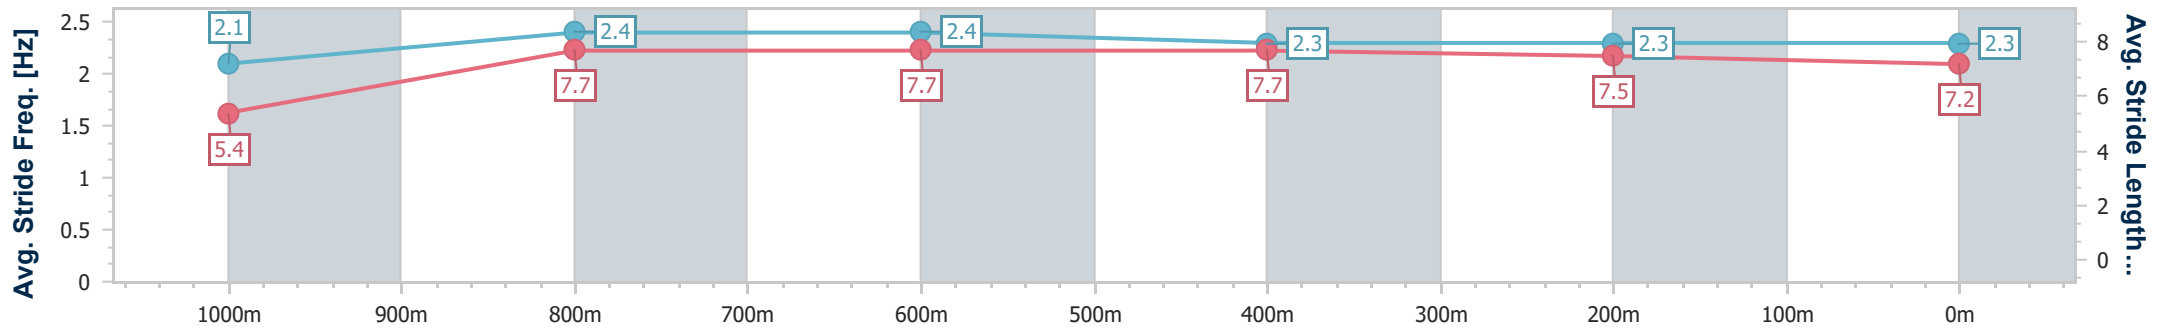

Ipswich QLD Professional
 Race 7: IPSWICH EVENTS & ENTERTAINMENT CENTRE
 BENCHMARK 58 Handicap - 1100m

07 December 2022 - 17:51

Track Rating: Good 3, Weather: Fine, Rail Position: +4m Entire Course

Section	Overall	1000m	800m	600m	400m	200m								
Section Times	1:04.96 [3] (0:08.79)	0:56.17 [8] (0:10.88)	0:45.29 [8] (0:10.79)	0:34.50 [8] (0:11.07)	0:23.43 [8] (0:11.64)	0:11.79 [5] (0:11.79)								
Average Speed [km/h]	41.0	65.9	66.1	64.7	61.9	61.0								
Top Speed [km/h]	63.1	68.4	68.0	66.2	63.2	62.9								
Avg. Dist. to Rail [m]	5.3	1.4	2.3	1.3	1.0	2.2								
Avg. Stride Freq. [Hz]	2.1	2.4	2.4	2.3	2.3	2.3								
Avg. Stride Length [m]	5.4	7.7	7.7	7.7	7.5	7.2								