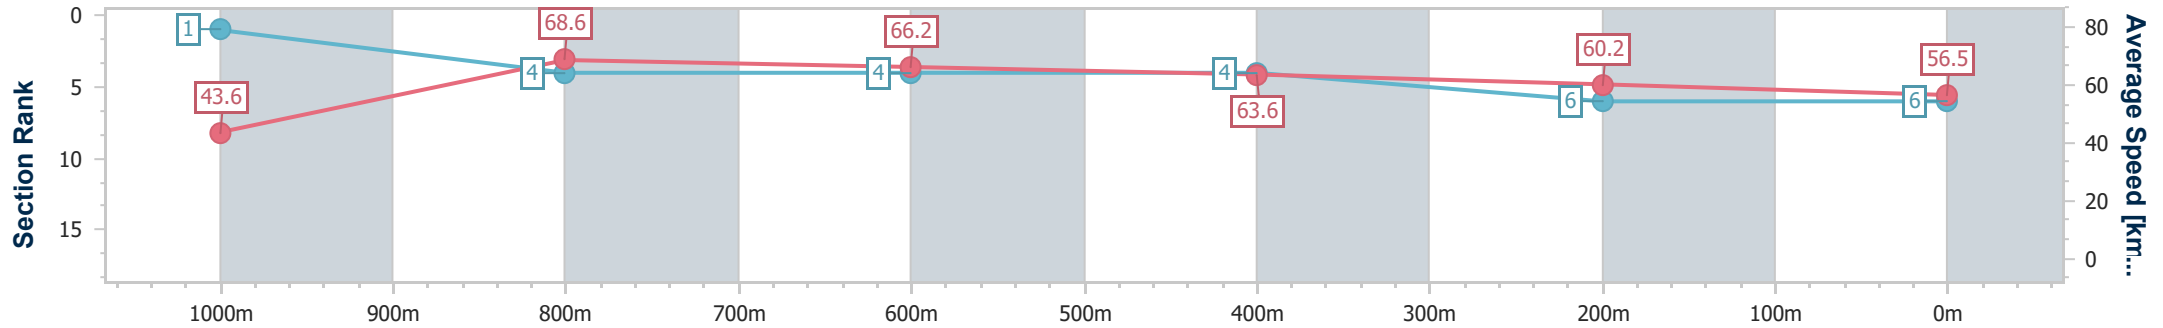

- [] Ranking at each section and finish
- .-.- No data available at this section
- NA No data available

Horse/Jockey Name	Doctor Jack
Final Rank	6
Fastest Section Time (Section)	0:08.25 (Overall)
Top Speed [km/h] (Section)	71.0 (1000m)
Race State	Finished

Ipswich QLD Professional
 Race 7: IPSWICH EVENTS & ENTERTAINMENT CENTRE
 BENCHMARK 58 Handicap - 1100m

07 December 2022 - 17:51

Track Rating: Good 3, Weather: Fine, Rail Position: +4m Entire Course

Section	Overall	1000m	800m	600m	400m	200m
Section Times	1:06.09 [6] (0:08.25)	0:57.84 [1] (0:10.61)	0:47.23 [4] (0:10.98)	0:36.25 [4] (0:11.41)	0:24.84 [4] (0:12.10)	0:12.74 [6] (0:12.74)
Average Speed [km/h]	43.6	68.6	66.2	63.6	60.2	56.5
Top Speed [km/h]	66.5	71.0	67.4	65.9	61.5	59.5
Avg. Dist. to Rail [m]	10.2	5.2	2.4	2.1	3.6	5.1
Avg. Stride Freq. [Hz]	2.3	2.5	2.4	2.4	2.3	2.2
Avg. Stride Length [m]	5.3	7.8	7.7	7.5	7.3	7.1