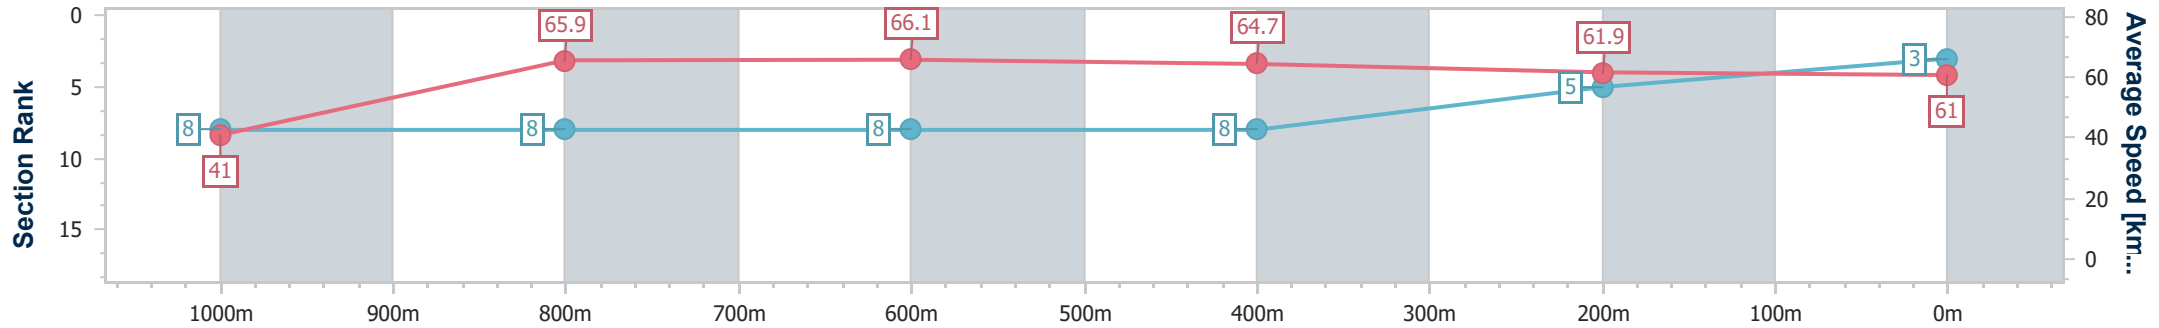

Ipswich QLD Professional
 Race 7: IPSWICH EVENTS & ENTERTAINMENT CENTRE
 BENCHMARK 58 Handicap - 1100m

07 December 2022 - 17:51

Track Rating: Good 3, Weather: Fine, Rail Position: +4m Entire Course

Section	Overall	1000m	800m	600m	400m	200m								
Section Times	1:04.96 [3] (0:08.79)	0:56.17 [8] (0:10.88)	0:45.29 [8] (0:10.79)	0:34.50 [8] (0:11.07)	0:23.43 [8] (0:11.64)	0:11.79 [5] (0:11.79)								
Average Speed [km/h]	41.0	65.9	66.1	64.7	61.9	61.0								
Top Speed [km/h]	63.1	68.4	68.0	66.2	63.2	62.9								
Avg. Dist. to Rail [m]	5.3	1.4	2.3	1.3	1.0	2.2								
Avg. Stride Freq. [Hz]	2.1	2.4	2.4	2.3	2.3	2.3								
Avg. Stride Length [m]	5.4	7.7	7.7	7.7	7.5	7.2								