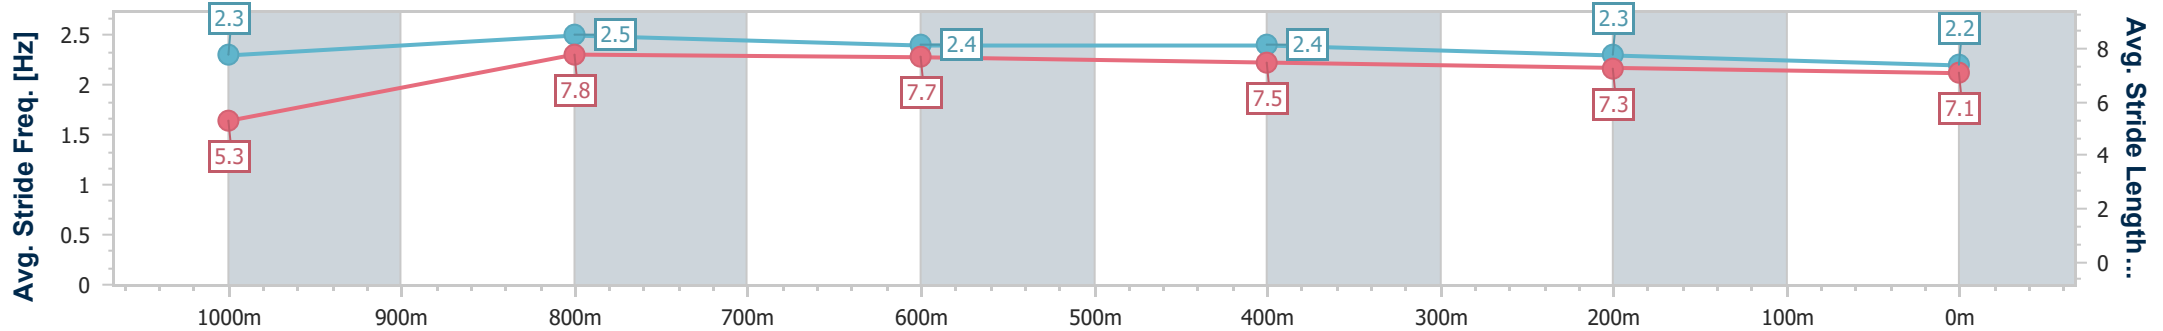

- [] Ranking at each section and finish
- .-.- No data available at this section
- NA No data available

Horse/Jockey Name	Doctor Jack
Final Rank	6
Fastest Section Time (Section)	0:08.25 (Overall)
Top Speed [km/h] (Section)	71.0 (1000m)
Race State	Finished

Ipswich QLD Professional
 Race 7: IPSWICH EVENTS & ENTERTAINMENT CENTRE
 BENCHMARK 58 Handicap - 1100m

07 December 2022 - 17:51

Track Rating: Good 3, Weather: Fine, Rail Position: +4m Entire Course

Section	Overall	1000m	800m	600m	400m	200m
Section Times	1:06.09 [6] (0:08.25)	0:57.84 [1] (0:10.61)	0:47.23 [4] (0:10.98)	0:36.25 [4] (0:11.41)	0:24.84 [4] (0:12.10)	0:12.74 [6] (0:12.74)
Average Speed [km/h]	43.6	68.6	66.2	63.6	60.2	56.5
Top Speed [km/h]	66.5	71.0	67.4	65.9	61.5	59.5
Avg. Dist. to Rail [m]	10.2	5.2	2.4	2.1	3.6	5.1
Avg. Stride Freq. [Hz]	2.3	2.5	2.4	2.4	2.3	2.2
Avg. Stride Length [m]	5.3	7.8	7.7	7.5	7.3	7.1