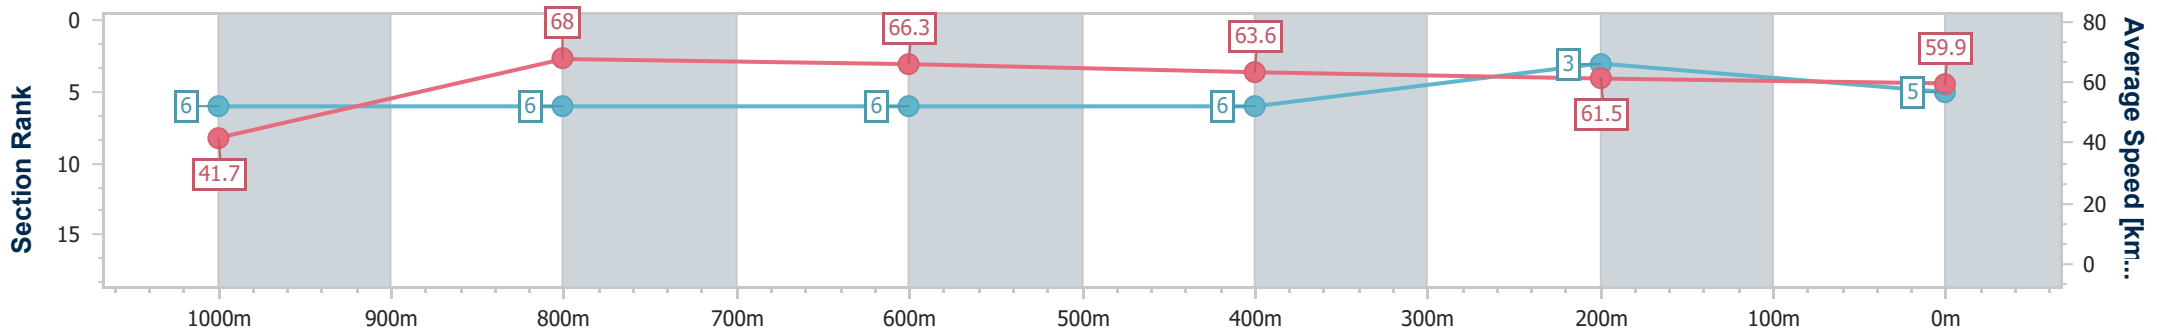

Horse/Jockey Name	Zeeluck
Final Rank	5
Fastest Section Time (Section)	0:08.63 (Overall)
Top Speed [km/h] (Section)	69.0 (1000m)
Race State	Finished

Ipswich QLD Professional
Race 7: IPSWICH EVENTS & ENTERTAINMENT CENTRE
BENCHMARK 58 Handicap - 1100m

07 December 2022 - 17:51

Track Rating: Good 3, Weather: Fine, Rail Position: +4m Entire Course

Section	Overall	1000m	800m	600m	400m	200m								
Section Times	1:05.08 [5] (0:08.63)	0:56.45 [6] (0:10.58)	0:45.87 [6] (0:10.82)	0:35.05 [6] (0:11.30)	0:23.75 [6] (0:11.73)	0:12.02 [3] (0:12.02)								
Average Speed [km/h]	41.7	68.0	66.3	63.6	61.5	59.9								
Top Speed [km/h]	65.5	69.0	68.7	65.8	62.7	61.0								
Avg. Dist. to Rail [m]	3.7	0.5	0.9	0.6	2.2	6.5								
Avg. Stride Freq. [Hz]	2.2	2.5	2.5	2.4	2.4	2.4								
Avg. Stride Length [m]	5.3	7.5	7.5	7.4	7.2	7.1								

- [ ] Ranking at each section and finish
- -.-.- No data available at this section
- NA No data available