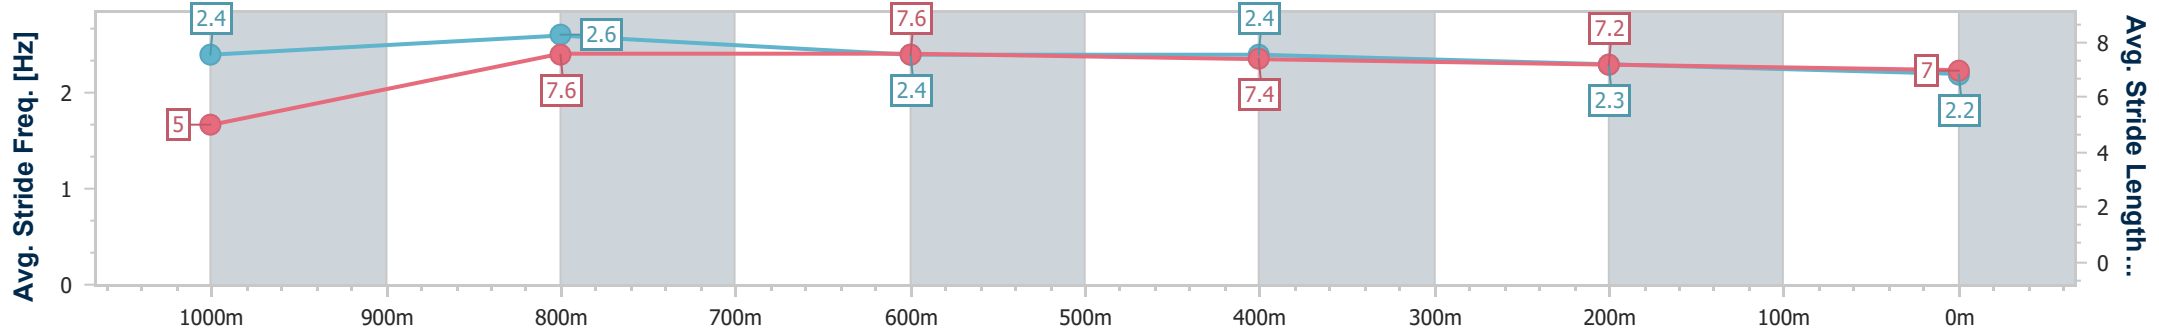

- [] Ranking at each section and finish
- .-.- No data available at this section
- NA No data available

Horse/Jockey Name	Martini Dancer
Final Rank	7
Fastest Section Time (Section)	0:08.37 (Overall)
Top Speed [km/h] (Section)	70.0 (1000m)
Race State	Finished

Ipswich QLD Professional
 Race 7: IPSWICH EVENTS & ENTERTAINMENT CENTRE
 BENCHMARK 58 Handicap - 1100m

07 December 2022 - 17:51

Track Rating: Good 3, Weather: Fine, Rail Position: +4m Entire Course

Section	Overall	1000m	800m	600m	400m	200m								
Section Times	1:06.44 [7] (0:08.37)	0:58.07 [4] (0:10.52)	0:47.55 [5] (0:11.06)	0:36.49 [5] (0:11.53)	0:24.96 [7] (0:12.18)	0:12.78 [7] (0:12.78)								
Average Speed [km/h]	43.0	69.0	65.6	62.7	59.7	56.4								
Top Speed [km/h]	66.1	70.0	67.9	65.3	61.2	59.0								
Avg. Dist. to Rail [m]	9.5	4.9	1.6	1.3	3.6	4.3								
Avg. Stride Freq. [Hz]	2.4	2.6	2.4	2.4	2.3	2.2								
Avg. Stride Length [m]	5.0	7.6	7.6	7.4	7.2	7.0								