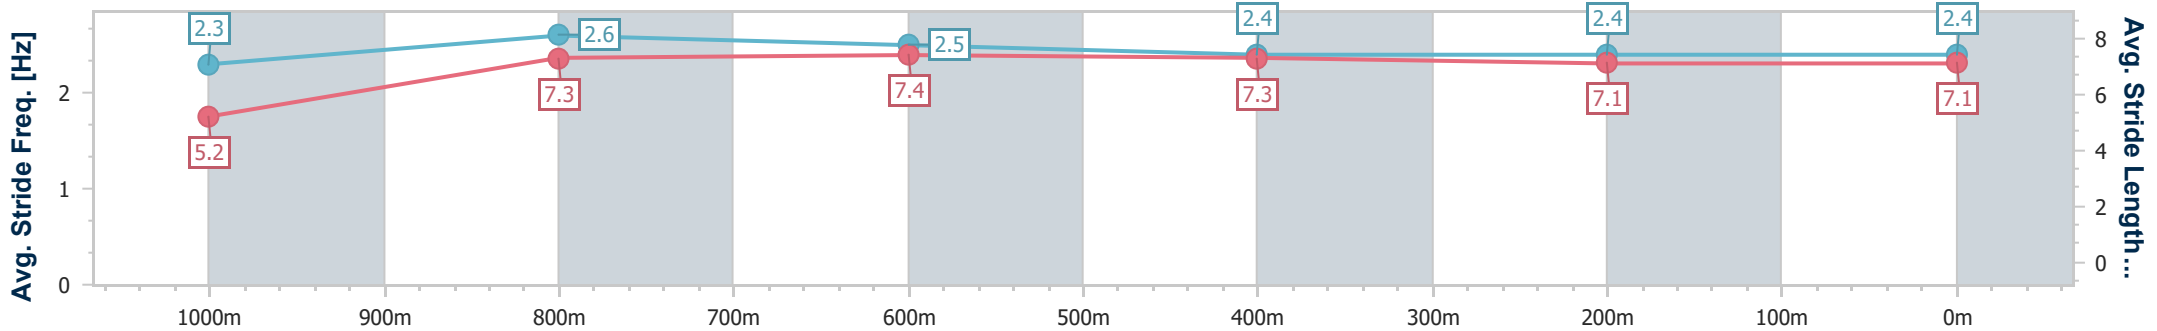

Horse/Jockey Name	Atlantic Way
Final Rank	1
Fastest Section Time (Section)	0:08.35 (Overall)
Top Speed [km/h] (Section)	70.3 (1000m)
Race State	Finished

Ipswich QLD Professional
Race 7: IPSWICH EVENTS & ENTERTAINMENT CENTRE
BENCHMARK 58 Handicap - 1100m

07 December 2022 - 17:51

Track Rating: Good 3, Weather: Fine, Rail Position: +4m Entire Course

Section	Overall	1000m	800m	600m	400m	200m
Section Times	1:04.63 [1] (0:08.35)	0:56.28 [3] (0:10.41)	0:45.87 [1] (0:10.81)	0:35.06 [2] (0:11.39)	0:23.67 [1] (0:11.82)	0:11.85 [2] (0:11.85)
Average Speed [km/h]	43.3	69.0	65.9	63.0	60.8	60.7
Top Speed [km/h]	65.1	70.3	68.8	64.9	63.0	63.2
Avg. Dist. to Rail [m]	5.8	1.0	2.1	1.5	0.6	1.3
Avg. Stride Freq. [Hz]	2.3	2.6	2.5	2.4	2.4	2.4
Avg. Stride Length [m]	5.2	7.3	7.4	7.3	7.1	7.1

- [ ] Ranking at each section and finish
- -.-.- No data available at this section
- NA No data available