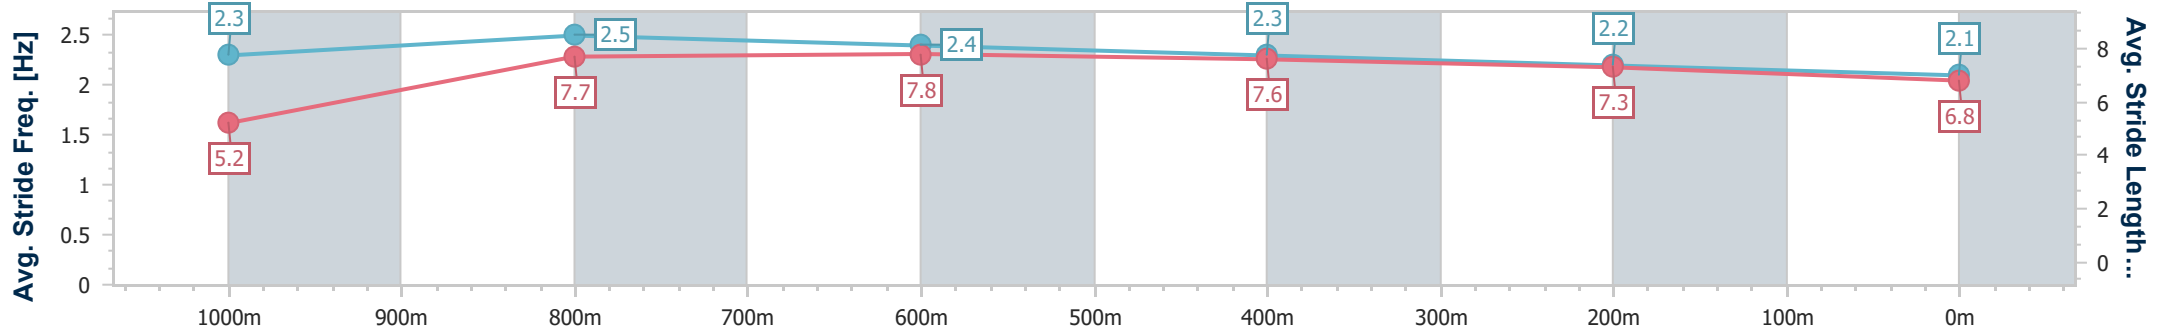

Ipswich QLD Professional
 Race 7: IPSWICH EVENTS & ENTERTAINMENT CENTRE
 BENCHMARK 58 Handicap - 1100m

07 December 2022 - 17:51

Track Rating: Good 3, Weather: Fine, Rail Position: +4m Entire Course

Section	Overall	1000m	800m	600m	400m	200m								
Section Times	1:06.44 [7] (0:08.37)	0:58.07 [4] (0:10.52)	0:47.55 [5] (0:11.06)	0:36.49 [5] (0:11.53)	0:24.96 [7] (0:12.18)	0:12.78 [7] (0:12.78)								
Average Speed [km/h]	43.0	69.0	65.6	62.7	59.7	56.4								
Top Speed [km/h]	66.1	70.0	67.9	65.3	61.2	59.0								
Avg. Dist. to Rail [m]	9.5	4.9	1.6	1.3	3.6	4.3								
Avg. Stride Freq. [Hz]	2.4	2.6	2.4	2.4	2.3	2.2								
Avg. Stride Length [m]	5.0	7.6	7.6	7.4	7.2	7.0								

- [] Ranking at each section and finish
- .-.- No data available at this section
- NA No data available

Horse/Jockey Name	Alexandra Road
Final Rank	8
Fastest Section Time (Section)	0:08.39 (Overall)
Top Speed [km/h] (Section)	70.2 (1000m)
Race State	Finished

Ipswich QLD Professional
 Race 7: IPSWICH EVENTS & ENTERTAINMENT CENTRE
 BENCHMARK 58 Handicap - 1100m

07 December 2022 - 17:51

Track Rating: Good 3, Weather: Fine, Rail Position: +4m Entire Course

Section	Overall	1000m	800m	600m	400m	200m
Section Times	1:07.55 [8] (0:08.39)	0:59.16 [5] (0:10.43)	0:48.73 [3] (0:10.77)	0:37.96 [1] (0:11.61)	0:26.35 [3] (0:12.62)	0:13.73 [8] (0:13.73)
Average Speed [km/h]	43.1	68.9	66.5	62.3	57.7	52.4
Top Speed [km/h]	65.0	70.2	69.4	63.9	60.1	56.2
Avg. Dist. to Rail [m]	6.6	1.4	1.2	0.8	3.5	3.8
Avg. Stride Freq. [Hz]	2.3	2.5	2.4	2.3	2.2	2.1
Avg. Stride Length [m]	5.2	7.7	7.8	7.6	7.3	6.8

- [] Ranking at each section and finish
- .-.- No data available at this section
- NA No data available