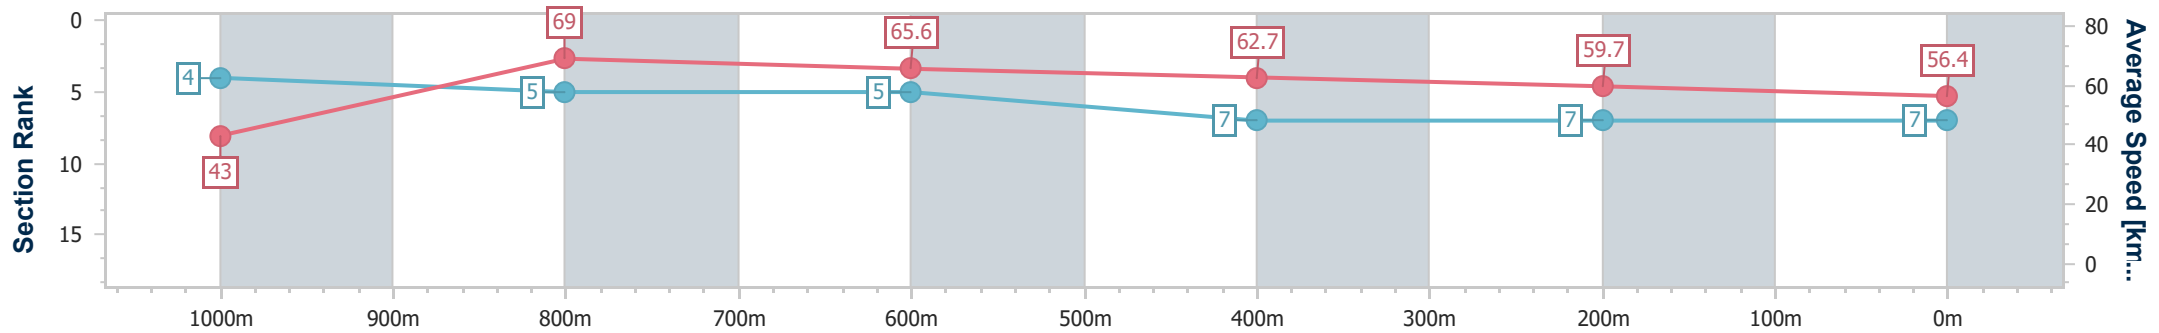

- [] Ranking at each section and finish
- .-.- No data available at this section
- NA No data available

Horse/Jockey Name	Martini Dancer
Final Rank	7
Fastest Section Time (Section)	0:08.37 (Overall)
Top Speed [km/h] (Section)	70.0 (1000m)
Race State	Finished

Ipswich QLD Professional
 Race 7: IPSWICH EVENTS & ENTERTAINMENT CENTRE
 BENCHMARK 58 Handicap - 1100m

07 December 2022 - 17:51

Track Rating: Good 3, Weather: Fine, Rail Position: +4m Entire Course

Section	Overall	1000m	800m	600m	400m	200m								
Section Times	1:06.44 [7] (0:08.37)	0:58.07 [4] (0:10.52)	0:47.55 [5] (0:11.06)	0:36.49 [5] (0:11.53)	0:24.96 [7] (0:12.18)	0:12.78 [7] (0:12.78)								
Average Speed [km/h]	43.0	69.0	65.6	62.7	59.7	56.4								
Top Speed [km/h]	66.1	70.0	67.9	65.3	61.2	59.0								
Avg. Dist. to Rail [m]	9.5	4.9	1.6	1.3	3.6	4.3								
Avg. Stride Freq. [Hz]	2.4	2.6	2.4	2.4	2.3	2.2								
Avg. Stride Length [m]	5.0	7.6	7.6	7.4	7.2	7.0								