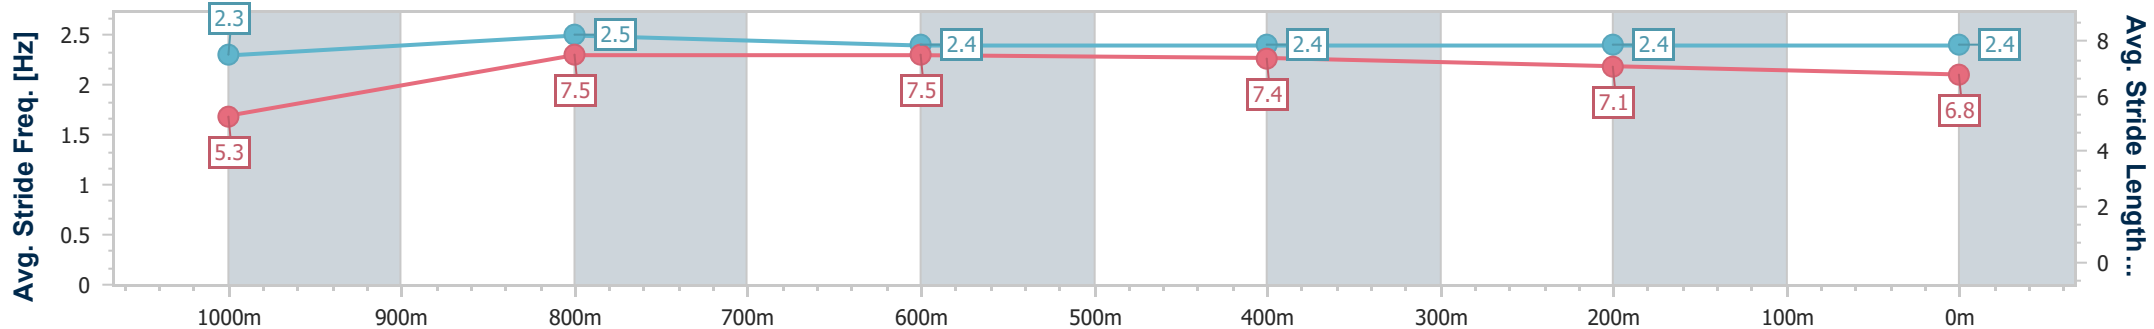

Horse/Jockey Name	Casrock
Final Rank	2
Fastest Section Time (Section)	0:08.33 (Overall)
Top Speed [km/h] (Section)	70.0 (1000m)
Race State	Finished

Ipswich QLD Professional
Race 7: IPSWICH EVENTS & ENTERTAINMENT CENTRE
BENCHMARK 58 Handicap - 1100m

07 December 2022 - 17:51

Track Rating: Good 3, Weather: Fine, Rail Position: +4m Entire Course

Section	Overall	1000m	800m	600m	400m	200m
Section Times	1:04.93 [2] (0:08.33)	0:56.60 [2] (0:10.47)	0:46.13 [2] (0:11.00)	0:35.13 [3] (0:11.26)	0:23.87 [2] (0:11.70)	0:12.17 [1] (0:12.17)
Average Speed [km/h]	43.4	68.3	64.8	63.9	61.8	59.2
Top Speed [km/h]	64.3	70.0	67.8	65.3	63.1	61.7
Avg. Dist. to Rail [m]	2.5	2.0	2.3	0.9	1.6	4.3
Avg. Stride Freq. [Hz]	2.3	2.5	2.4	2.4	2.4	2.4
Avg. Stride Length [m]	5.3	7.5	7.5	7.4	7.1	6.8

- [ ] Ranking at each section and finish
- -.-.- No data available at this section
- NA No data available