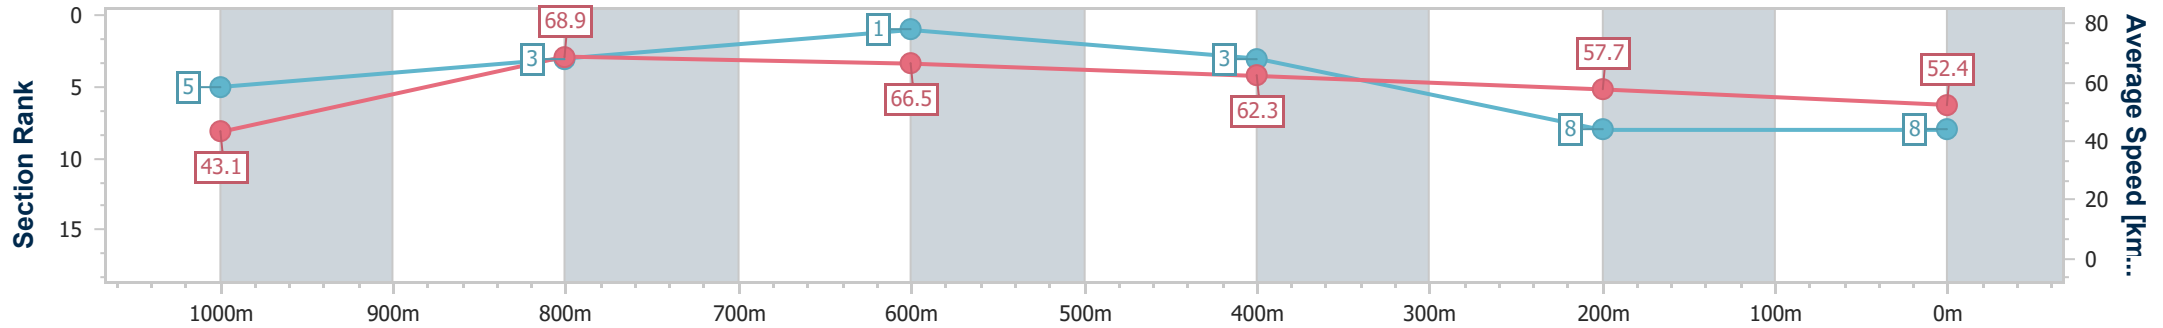

Ipswich QLD Professional
 Race 7: IPSWICH EVENTS & ENTERTAINMENT CENTRE
 BENCHMARK 58 Handicap - 1100m

07 December 2022 - 17:51

Track Rating: Good 3, Weather: Fine, Rail Position: +4m Entire Course

Section	Overall	1000m	800m	600m	400m	200m								
Section Times	1:06.44 [7] (0:08.37)	0:58.07 [4] (0:10.52)	0:47.55 [5] (0:11.06)	0:36.49 [5] (0:11.53)	0:24.96 [7] (0:12.18)	0:12.78 [7] (0:12.78)								
Average Speed [km/h]	43.0	69.0	65.6	62.7	59.7	56.4								
Top Speed [km/h]	66.1	70.0	67.9	65.3	61.2	59.0								
Avg. Dist. to Rail [m]	9.5	4.9	1.6	1.3	3.6	4.3								
Avg. Stride Freq. [Hz]	2.4	2.6	2.4	2.4	2.3	2.2								
Avg. Stride Length [m]	5.0	7.6	7.6	7.4	7.2	7.0								

- [] Ranking at each section and finish
- .-.- No data available at this section
- NA No data available

Horse/Jockey Name	Alexandra Road
Final Rank	8
Fastest Section Time (Section)	0:08.39 (Overall)
Top Speed [km/h] (Section)	70.2 (1000m)
Race State	Finished

Ipswich QLD Professional
 Race 7: IPSWICH EVENTS & ENTERTAINMENT CENTRE
 BENCHMARK 58 Handicap - 1100m

07 December 2022 - 17:51

Track Rating: Good 3, Weather: Fine, Rail Position: +4m Entire Course

Section	Overall	1000m	800m	600m	400m	200m
Section Times	1:07.55 [8] (0:08.39)	0:59.16 [5] (0:10.43)	0:48.73 [3] (0:10.77)	0:37.96 [1] (0:11.61)	0:26.35 [3] (0:12.62)	0:13.73 [8] (0:13.73)
Average Speed [km/h]	43.1	68.9	66.5	62.3	57.7	52.4
Top Speed [km/h]	65.0	70.2	69.4	63.9	60.1	56.2
Avg. Dist. to Rail [m]	6.6	1.4	1.2	0.8	3.5	3.8
Avg. Stride Freq. [Hz]	2.3	2.5	2.4	2.3	2.2	2.1
Avg. Stride Length [m]	5.2	7.7	7.8	7.6	7.3	6.8

- [] Ranking at each section and finish
- .-.- No data available at this section
- NA No data available