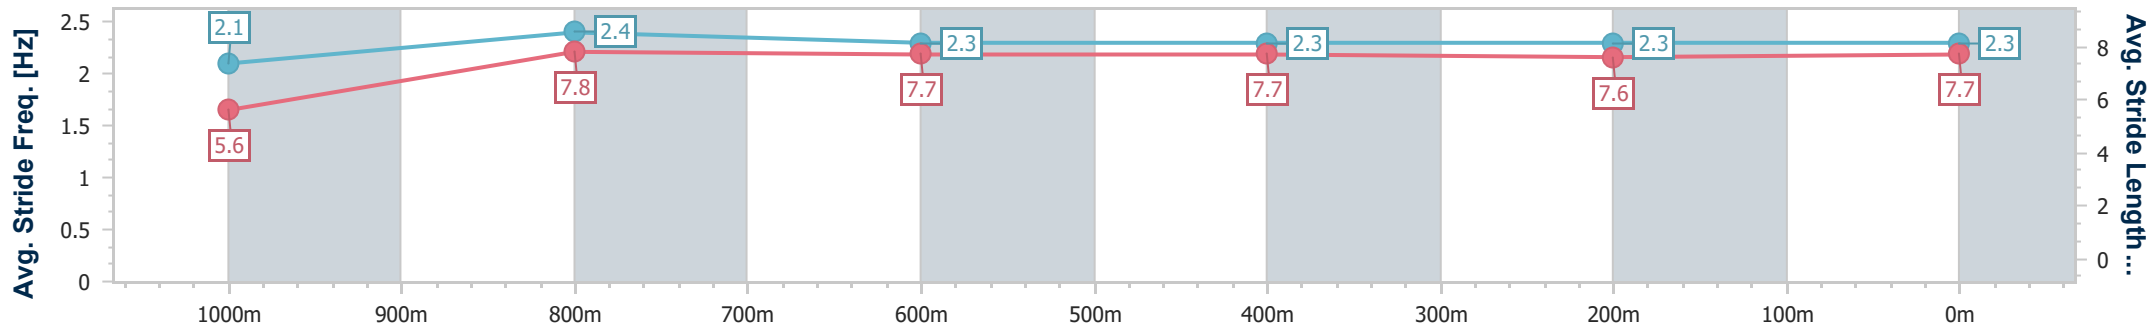

Ipswich QLD Professional

Race 5: GREAT NORTHERN Maiden Handicap - 1100m

07 December 2022 - 16:33

Track Rating: Good 4, Weather: Fine, Rail Position: +4m Entire Course

Section	Overall	1000m	800m	600m	400m	200m
Section Times	1:04.50 [1] (0:08.59)	0:55.91 [2] (0:10.74)	0:45.17 [2] (0:11.09)	0:34.08 [2] (0:11.33)	0:22.75 [1] (0:11.28)	0:11.47 [1] (0:11.47)
Average Speed [km/h]	41.9	67.2	64.5	63.7	63.8	62.8
Top Speed [km/h]	64.1	68.8	67.2	64.3	65.8	65.6
Avg. Dist. to Rail [m]	6.0	2.1	1.1	0.5	0.6	3.5
Avg. Stride Freq. [Hz]	2.1	2.4	2.3	2.3	2.3	2.3
Avg. Stride Length [m]	5.6	7.8	7.7	7.7	7.6	7.7