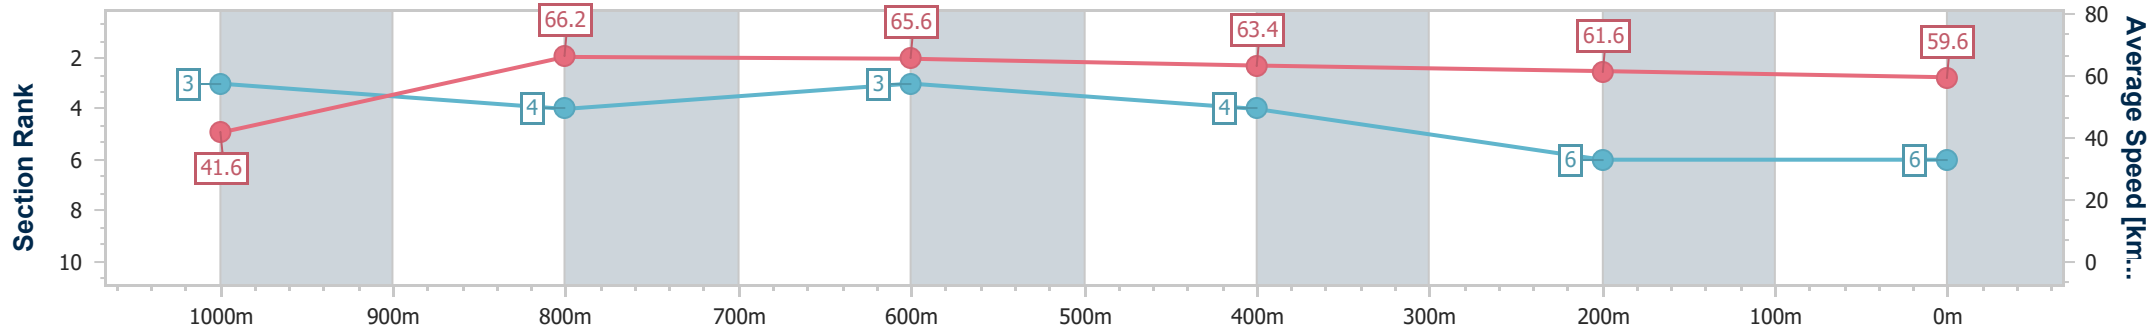

Ipswich QLD Professional

Race 5: GREAT NORTHERN Maiden Handicap - 1100m

07 December 2022 - 16:33

Track Rating: Good 4, Weather: Fine, Rail Position: +4m Entire Course

Section	Overall	1000m	800m	600m	400m	200m
Section Times	1:05.89 [6] (0:08.66)	0:57.23 [3] (0:10.95)	0:46.28 [4] (0:11.01)	0:35.27 [3] (0:11.42)	0:23.85 [4] (0:11.77)	0:12.08 [6] (0:12.08)
Average Speed [km/h]	41.6	66.2	65.6	63.4	61.6	59.6
Top Speed [km/h]	63.5	67.1	67.0	64.7	62.9	62.0
Avg. Dist. to Rail [m]	5.3	2.6	1.1	1.1	2.6	3.0
Avg. Stride Freq. [Hz]	2.2	2.4	2.4	2.4	2.3	2.3
Avg. Stride Length [m]	5.3	7.5	7.7	7.5	7.3	7.2

- [] Ranking at each section and finish
- .-.- No data available at this section
- NA No data available

Horse/Jockey Name	Think I'm Ready
Final Rank	7
Fastest Section Time (Section)	0:08.53 (Overall)
Top Speed [km/h] (Section)	66.6 (800m)
Race State	Finished