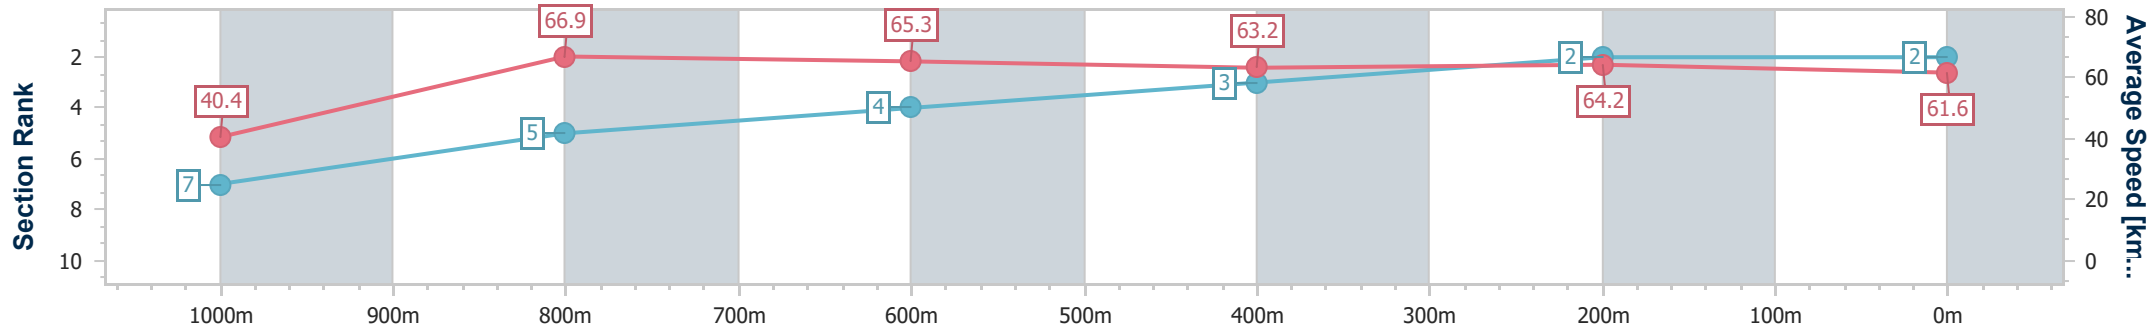

Ipswich QLD Professional

Race 5: GREAT NORTHERN Maiden Handicap - 1100m

07 December 2022 - 16:33

Track Rating: Good 4, Weather: Fine, Rail Position: +4m Entire Course

Section	Overall	1000m	800m	600m	400m	200m
Section Times	1:04.79 [2] (0:08.91)	0:55.88 [7] (0:10.74)	0:45.14 [5] (0:10.94)	0:34.20 [4] (0:11.30)	0:22.90 [3] (0:11.22)	0:11.68 [2] (0:11.68)
Average Speed [km/h]	40.4	66.9	65.3	63.2	64.2	61.6
Top Speed [km/h]	64.0	68.0	67.1	64.3	64.7	64.3
Avg. Dist. to Rail [m]	4.2	1.1	2.3	2.0	0.9	2.7
Avg. Stride Freq. [Hz]	2.3	2.4	2.3	2.2	2.3	2.3
Avg. Stride Length [m]	4.9	7.8	7.9	7.8	7.6	7.3