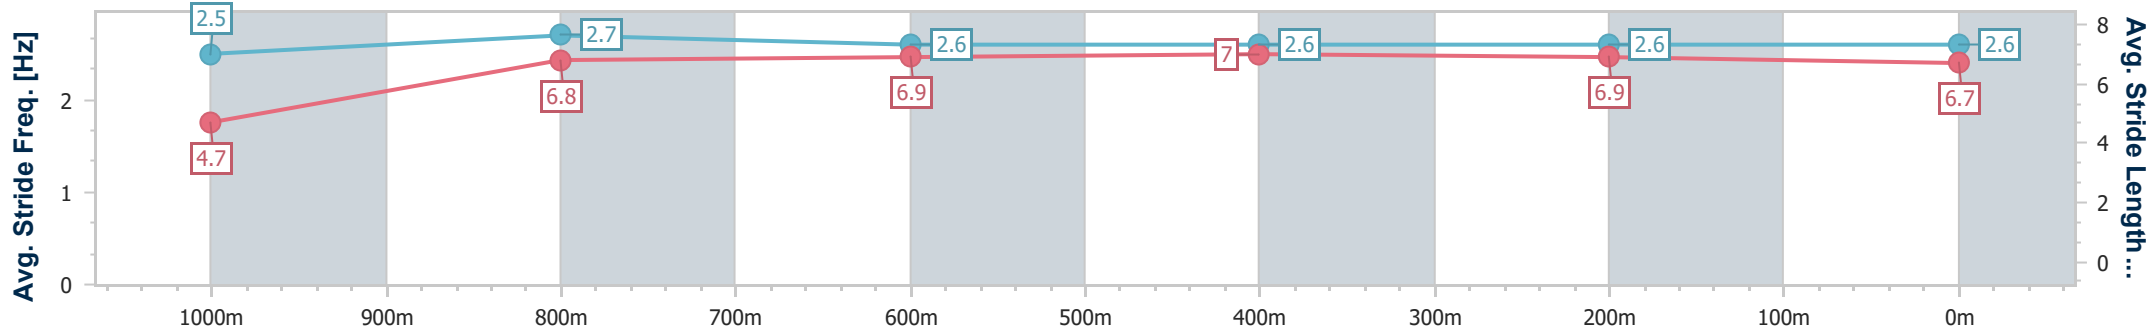

Ipswich QLD Professional

Race 5: GREAT NORTHERN Maiden Handicap - 1100m

07 December 2022 - 16:33

Track Rating: Good 4, Weather: Fine, Rail Position: +4m Entire Course

Section	Overall	1000m	800m	600m	400m	200m
Section Times	1:05.02 [4] (0:08.67)	0:56.35 [4] (0:11.06)	0:45.29 [6] (0:11.14)	0:34.15 [6] (0:11.22)	0:22.93 [6] (0:11.37)	0:11.56 [5] (0:11.56)
Average Speed [km/h]	41.7	65.5	64.6	64.6	64.1	62.3
Top Speed [km/h]	62.7	66.1	66.2	65.2	65.1	64.6
Avg. Dist. to Rail [m]	9.2	3.9	0.4	1.3	4.4	6.7
Avg. Stride Freq. [Hz]	2.5	2.7	2.6	2.6	2.6	2.6
Avg. Stride Length [m]	4.7	6.8	6.9	7.0	6.9	6.7

- [] Ranking at each section and finish
- .-.- No data available at this section
- NA No data available

Horse/Jockey Name	Light Up The Dawn
Final Rank	5
Fastest Section Time (Section)	0:08.69 (Overall)
Top Speed [km/h] (Section)	70.8 (1000m)
Race State	Finished