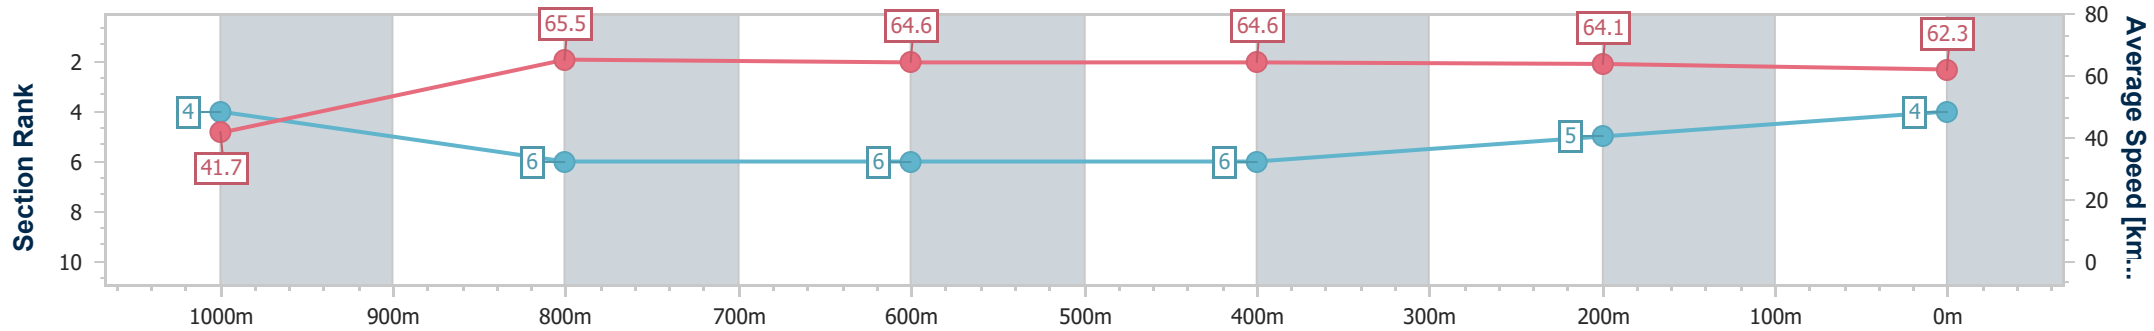

Ipswich QLD Professional

Race 5: GREAT NORTHERN Maiden Handicap - 1100m

07 December 2022 - 16:33

Track Rating: Good 4, Weather: Fine, Rail Position: +4m Entire Course

Section	Overall	1000m	800m	600m	400m	200m
Section Times	1:05.02 [4] (0:08.67)	0:56.35 [4] (0:11.06)	0:45.29 [6] (0:11.14)	0:34.15 [6] (0:11.22)	0:22.93 [6] (0:11.37)	0:11.56 [5] (0:11.56)
Average Speed [km/h]	41.7	65.5	64.6	64.6	64.1	62.3
Top Speed [km/h]	62.7	66.1	66.2	65.2	65.1	64.6
Avg. Dist. to Rail [m]	9.2	3.9	0.4	1.3	4.4	6.7
Avg. Stride Freq. [Hz]	2.5	2.7	2.6	2.6	2.6	2.6
Avg. Stride Length [m]	4.7	6.8	6.9	7.0	6.9	6.7

- [] Ranking at each section and finish
- .-.- No data available at this section
- NA No data available

Horse/Jockey Name	Light Up The Dawn
Final Rank	5
Fastest Section Time (Section)	0:08.69 (Overall)
Top Speed [km/h] (Section)	70.8 (1000m)
Race State	Finished