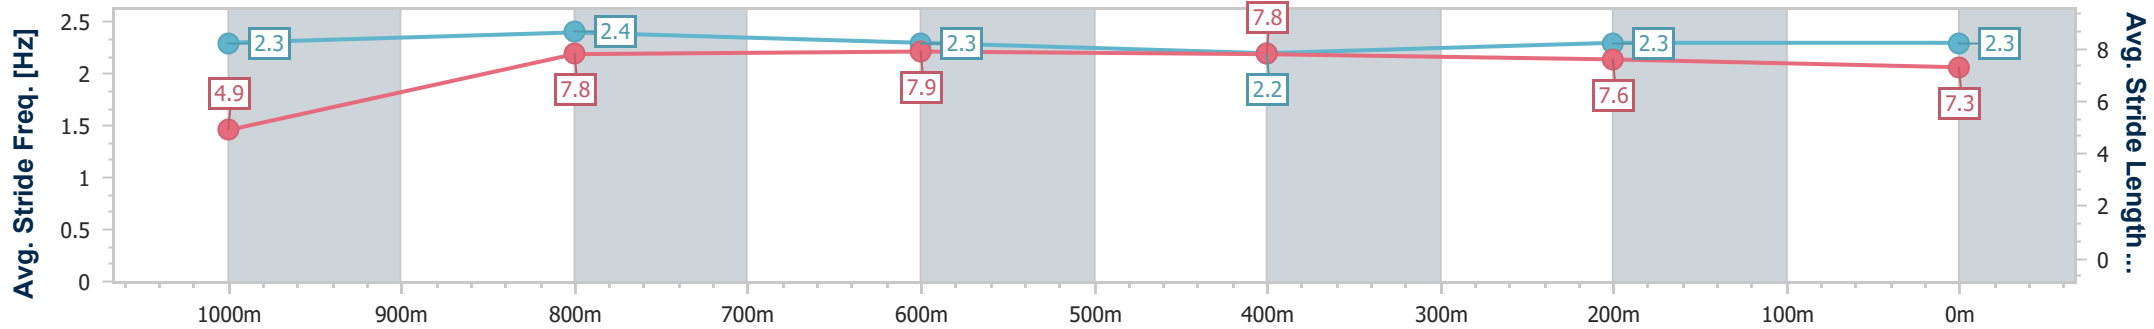

Ipswich QLD Professional

Race 5: GREAT NORTHERN Maiden Handicap - 1100m

07 December 2022 - 16:33

Track Rating: Good 4, Weather: Fine, Rail Position: +4m Entire Course

Section	Overall	1000m	800m	600m	400m	200m
Section Times	1:04.79 [2] (0:08.91)	0:55.88 [7] (0:10.74)	0:45.14 [5] (0:10.94)	0:34.20 [4] (0:11.30)	0:22.90 [3] (0:11.22)	0:11.68 [2] (0:11.68)
Average Speed [km/h]	40.4	66.9	65.3	63.2	64.2	61.6
Top Speed [km/h]	64.0	68.0	67.1	64.3	64.7	64.3
Avg. Dist. to Rail [m]	4.2	1.1	2.3	2.0	0.9	2.7
Avg. Stride Freq. [Hz]	2.3	2.4	2.3	2.2	2.3	2.3
Avg. Stride Length [m]	4.9	7.8	7.9	7.8	7.6	7.3