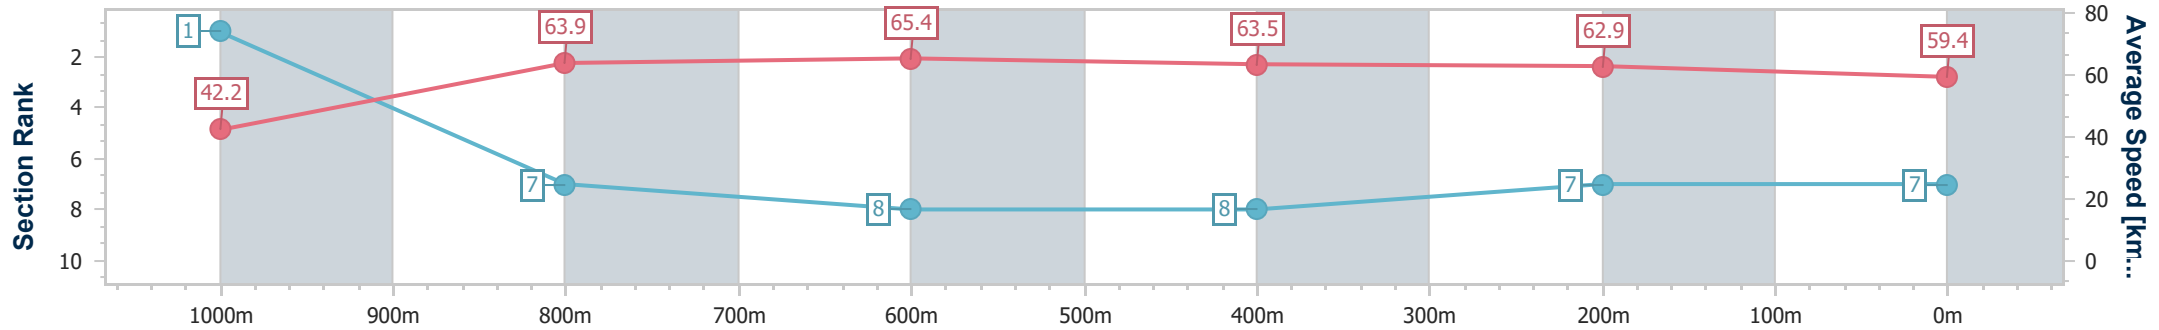

Ipswich QLD Professional

Race 5: GREAT NORTHERN Maiden Handicap - 1100m

07 December 2022 - 16:33

Track Rating: Good 4, Weather: Fine, Rail Position: +4m Entire Course

Section	Overall	1000m	800m	600m	400m	200m
Section Times	1:06.01 [7] (0:08.53)	0:57.48 [1] (0:11.40)	0:46.08 [7] (0:11.08)	0:35.00 [8] (0:11.40)	0:23.60 [8] (0:11.48)	0:12.12 [7] (0:12.12)
Average Speed [km/h]	42.2	63.9	65.4	63.5	62.9	59.4
Top Speed [km/h]	63.0	65.2	66.6	64.3	64.2	61.7
Avg. Dist. to Rail [m]	11.0	5.5	1.7	1.4	1.0	1.3
Avg. Stride Freq. [Hz]	2.3	2.4	2.4	2.3	2.4	2.3
Avg. Stride Length [m]	5.2	7.5	7.6	7.6	7.3	7.2

- [] Ranking at each section and finish
- .-.- No data available at this section
- NA No data available

Horse/Jockey Name	Thermatic
Final Rank	8
Fastest Section Time (Section)	0:08.98 (Overall)
Top Speed [km/h] (Section)	66.3 (1000m)
Race State	Finished