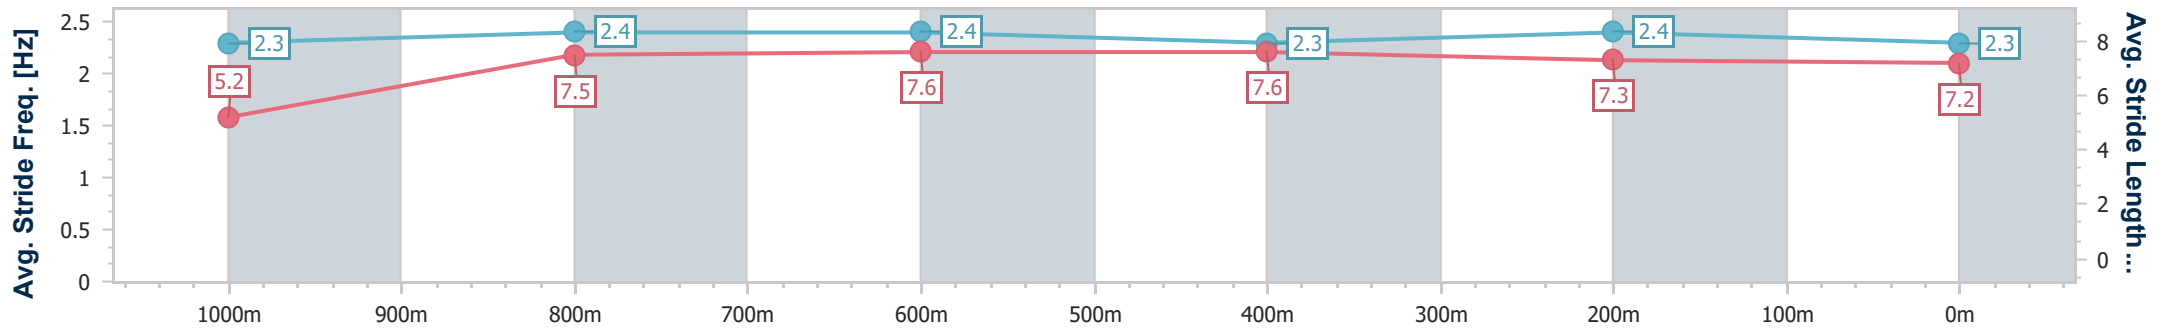

Ipswich QLD Professional

Race 5: GREAT NORTHERN Maiden Handicap - 1100m

07 December 2022 - 16:33

Track Rating: Good 4, Weather: Fine, Rail Position: +4m Entire Course

Section	Overall	1000m	800m	600m	400m	200m
Section Times	1:06.01 [7] (0:08.53)	0:57.48 [1] (0:11.40)	0:46.08 [7] (0:11.08)	0:35.00 [8] (0:11.40)	0:23.60 [8] (0:11.48)	0:12.12 [7] (0:12.12)
Average Speed [km/h]	42.2	63.9	65.4	63.5	62.9	59.4
Top Speed [km/h]	63.0	65.2	66.6	64.3	64.2	61.7
Avg. Dist. to Rail [m]	11.0	5.5	1.7	1.4	1.0	1.3
Avg. Stride Freq. [Hz]	2.3	2.4	2.4	2.3	2.4	2.3
Avg. Stride Length [m]	5.2	7.5	7.6	7.6	7.3	7.2

- [] Ranking at each section and finish
- .-.- No data available at this section
- NA No data available

Horse/Jockey Name	Thermatic
Final Rank	8
Fastest Section Time (Section)	0:08.98 (Overall)
Top Speed [km/h] (Section)	66.3 (1000m)
Race State	Finished