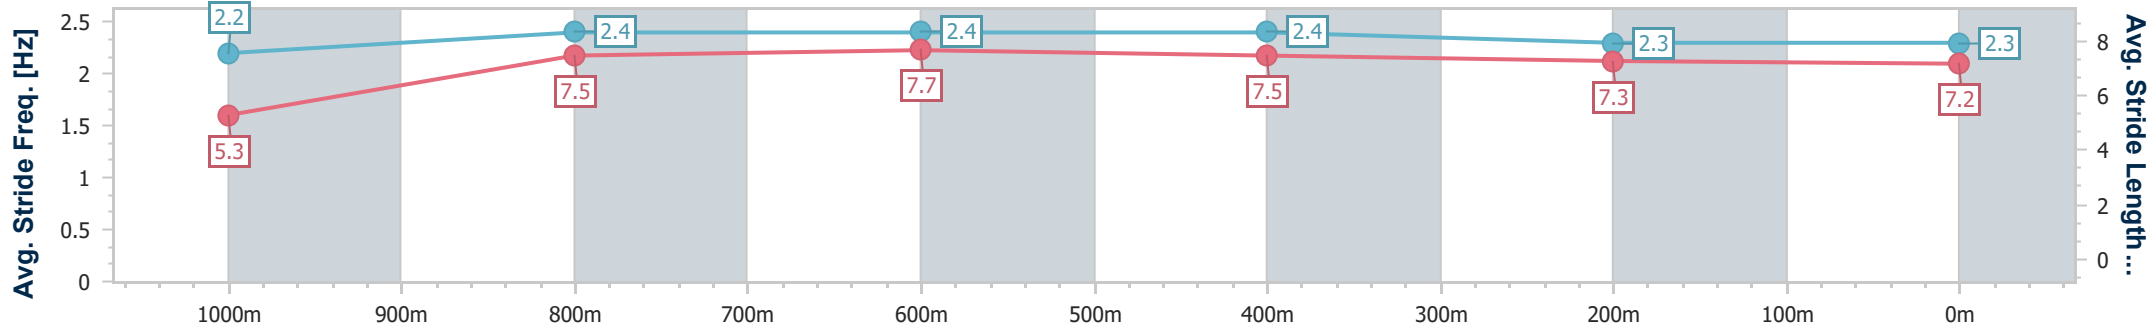

Ipswich QLD Professional

Race 5: GREAT NORTHERN Maiden Handicap - 1100m

07 December 2022 - 16:33

Track Rating: Good 4, Weather: Fine, Rail Position: +4m Entire Course

Section	Overall	1000m	800m	600m	400m	200m
Section Times	1:05.89 [6] (0:08.66)	0:57.23 [3] (0:10.95)	0:46.28 [4] (0:11.01)	0:35.27 [3] (0:11.42)	0:23.85 [4] (0:11.77)	0:12.08 [6] (0:12.08)
Average Speed [km/h]	41.6	66.2	65.6	63.4	61.6	59.6
Top Speed [km/h]	63.5	67.1	67.0	64.7	62.9	62.0
Avg. Dist. to Rail [m]	5.3	2.6	1.1	1.1	2.6	3.0
Avg. Stride Freq. [Hz]	2.2	2.4	2.4	2.4	2.3	2.3
Avg. Stride Length [m]	5.3	7.5	7.7	7.5	7.3	7.2