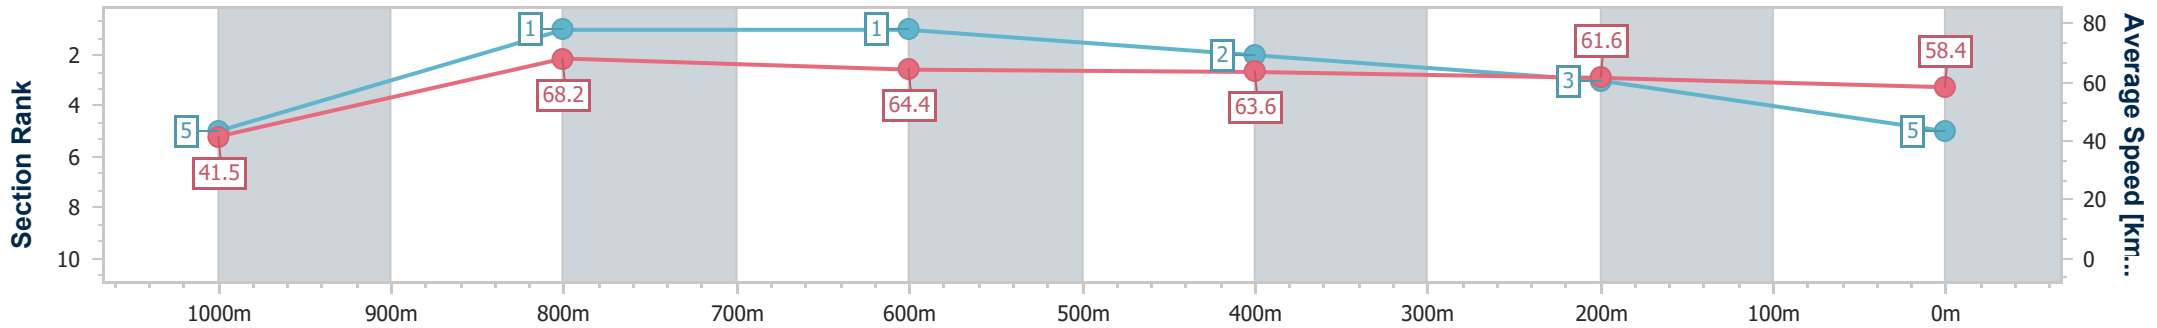

Ipswich QLD Professional

Race 5: GREAT NORTHERN Maiden Handicap - 1100m

07 December 2022 - 16:33

Track Rating: Good 4, Weather: Fine, Rail Position: +4m Entire Course

Section	Overall	1000m	800m	600m	400m	200m
Section Times	1:05.67 [5] (0:08.69)	0:56.98 [5] (0:10.51)	0:46.47 [1] (0:11.14)	0:35.33 [1] (0:11.34)	0:23.99 [2] (0:11.68)	0:12.31 [3] (0:12.31)
Average Speed [km/h]	41.5	68.2	64.4	63.6	61.6	58.4
Top Speed [km/h]	65.3	70.8	65.7	63.9	63.2	60.6
Avg. Dist. to Rail [m]	2.1	1.1	0.8	0.4	0.4	0.5
Avg. Stride Freq. [Hz]	2.3	2.6	2.5	2.5	2.5	2.4
Avg. Stride Length [m]	5.0	7.2	7.1	7.1	7.0	6.9

- [] Ranking at each section and finish
- .-.- No data available at this section
- NA No data available

Horse/Jockey Name	Motivated Miss
Final Rank	6
Fastest Section Time (Section)	0:08.66 (Overall)
Top Speed [km/h] (Section)	67.1 (1000m)
Race State	Finished