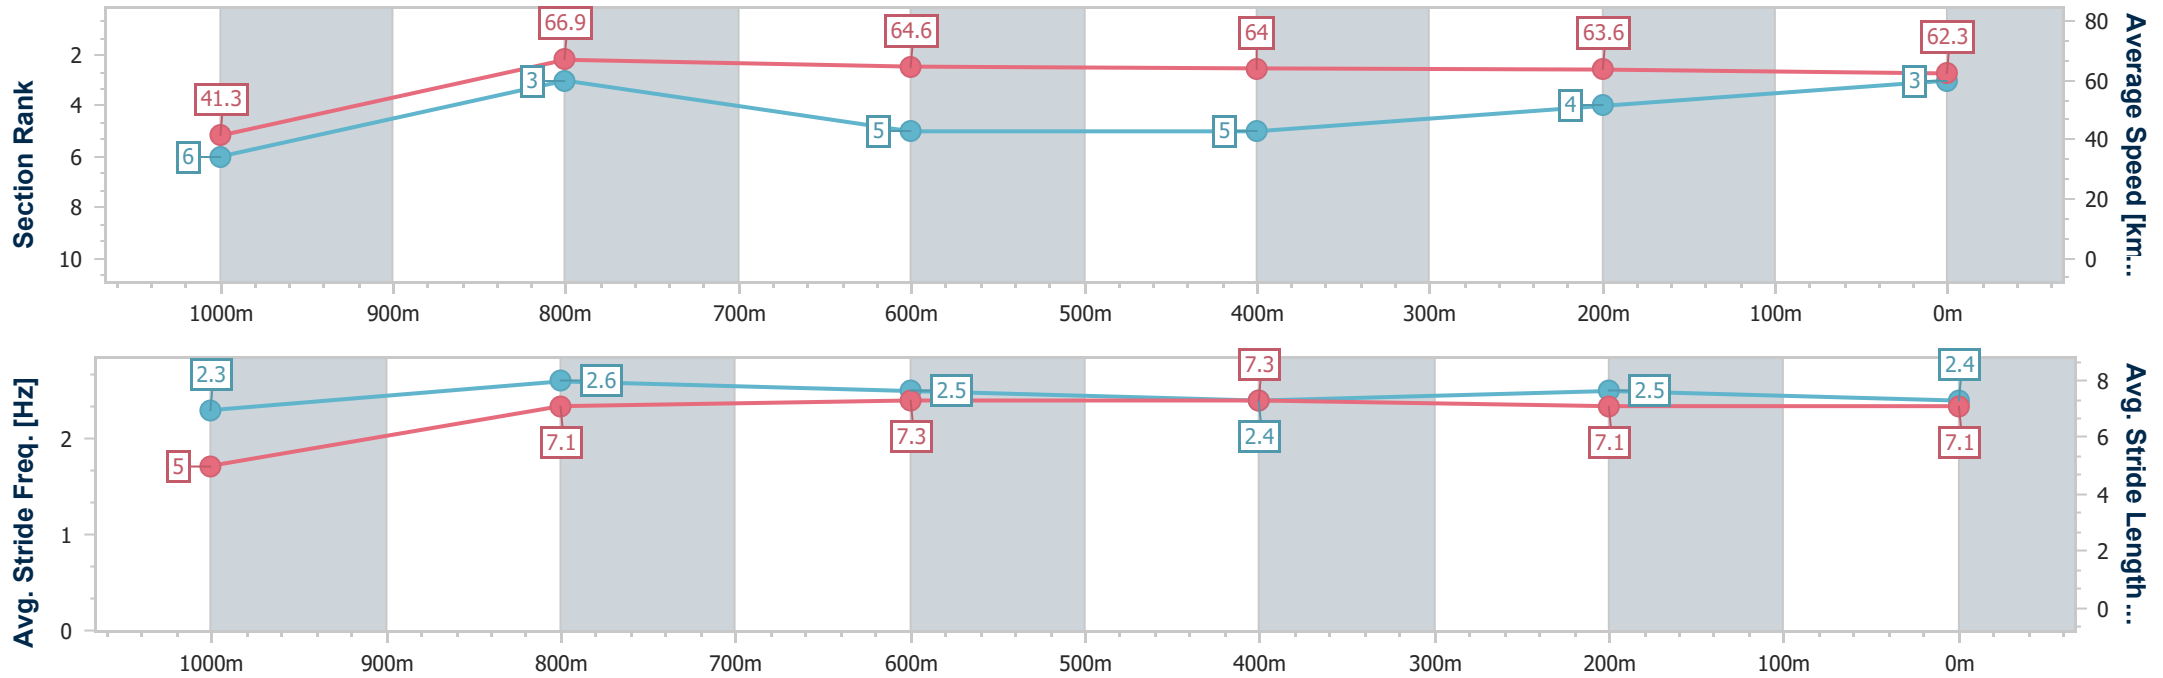

Ipswich QLD Professional

Race 5: GREAT NORTHERN Maiden Handicap - 1100m

07 December 2022 - 16:33

Track Rating: Good 4, Weather: Fine, Rail Position: +4m Entire Course

Section	Overall	1000m	800m	600m	400m	200m
Section Times	1:04.94 [3] (0:08.70)	0:56.24 [6] (0:10.77)	0:45.47 [3] (0:11.13)	0:34.34 [5] (0:11.33)	0:23.01 [5] (0:11.45)	0:11.56 [4] (0:11.56)
Average Speed [km/h]	41.3	66.9	64.6	64.0	63.6	62.3
Top Speed [km/h]	64.1	69.5	65.7	65.0	64.6	64.2
Avg. Dist. to Rail [m]	4.4	0.7	0.2	1.1	3.9	4.9
Avg. Stride Freq. [Hz]	2.3	2.6	2.5	2.4	2.5	2.4
Avg. Stride Length [m]	5.0	7.1	7.3	7.3	7.1	7.1

- [] Ranking at each section and finish
- .-.- No data available at this section
- NA No data available

Horse/Jockey Name	Idoneus
Final Rank	4
Fastest Section Time (Section)	0:08.67 (Overall)
Top Speed [km/h] (Section)	66.2 (800m)
Race State	Finished