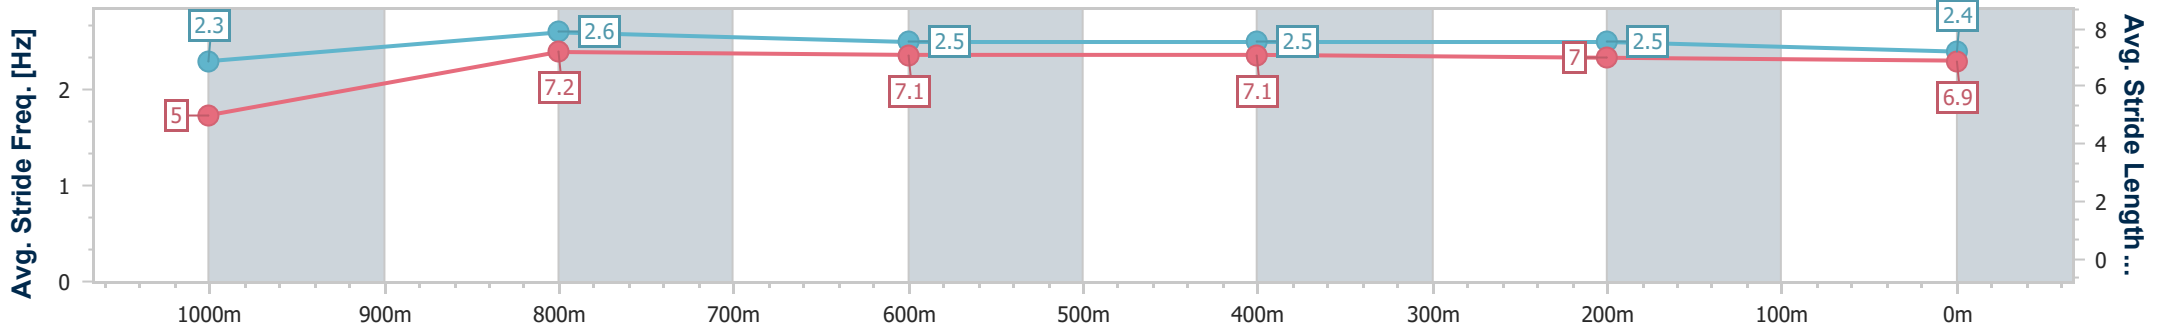

Ipswich QLD Professional

Race 5: GREAT NORTHERN Maiden Handicap - 1100m

07 December 2022 - 16:33

Track Rating: Good 4, Weather: Fine, Rail Position: +4m Entire Course

Section	Overall	1000m	800m	600m	400m	200m
Section Times	1:05.67 [5] (0:08.69)	0:56.98 [5] (0:10.51)	0:46.47 [1] (0:11.14)	0:35.33 [1] (0:11.34)	0:23.99 [2] (0:11.68)	0:12.31 [3] (0:12.31)
Average Speed [km/h]	41.5	68.2	64.4	63.6	61.6	58.4
Top Speed [km/h]	65.3	70.8	65.7	63.9	63.2	60.6
Avg. Dist. to Rail [m]	2.1	1.1	0.8	0.4	0.4	0.5
Avg. Stride Freq. [Hz]	2.3	2.6	2.5	2.5	2.5	2.4
Avg. Stride Length [m]	5.0	7.2	7.1	7.1	7.0	6.9

- [] Ranking at each section and finish
- .-.- No data available at this section
- NA No data available

Horse/Jockey Name	Motivated Miss
Final Rank	6
Fastest Section Time (Section)	0:08.66 (Overall)
Top Speed [km/h] (Section)	67.1 (1000m)
Race State	Finished