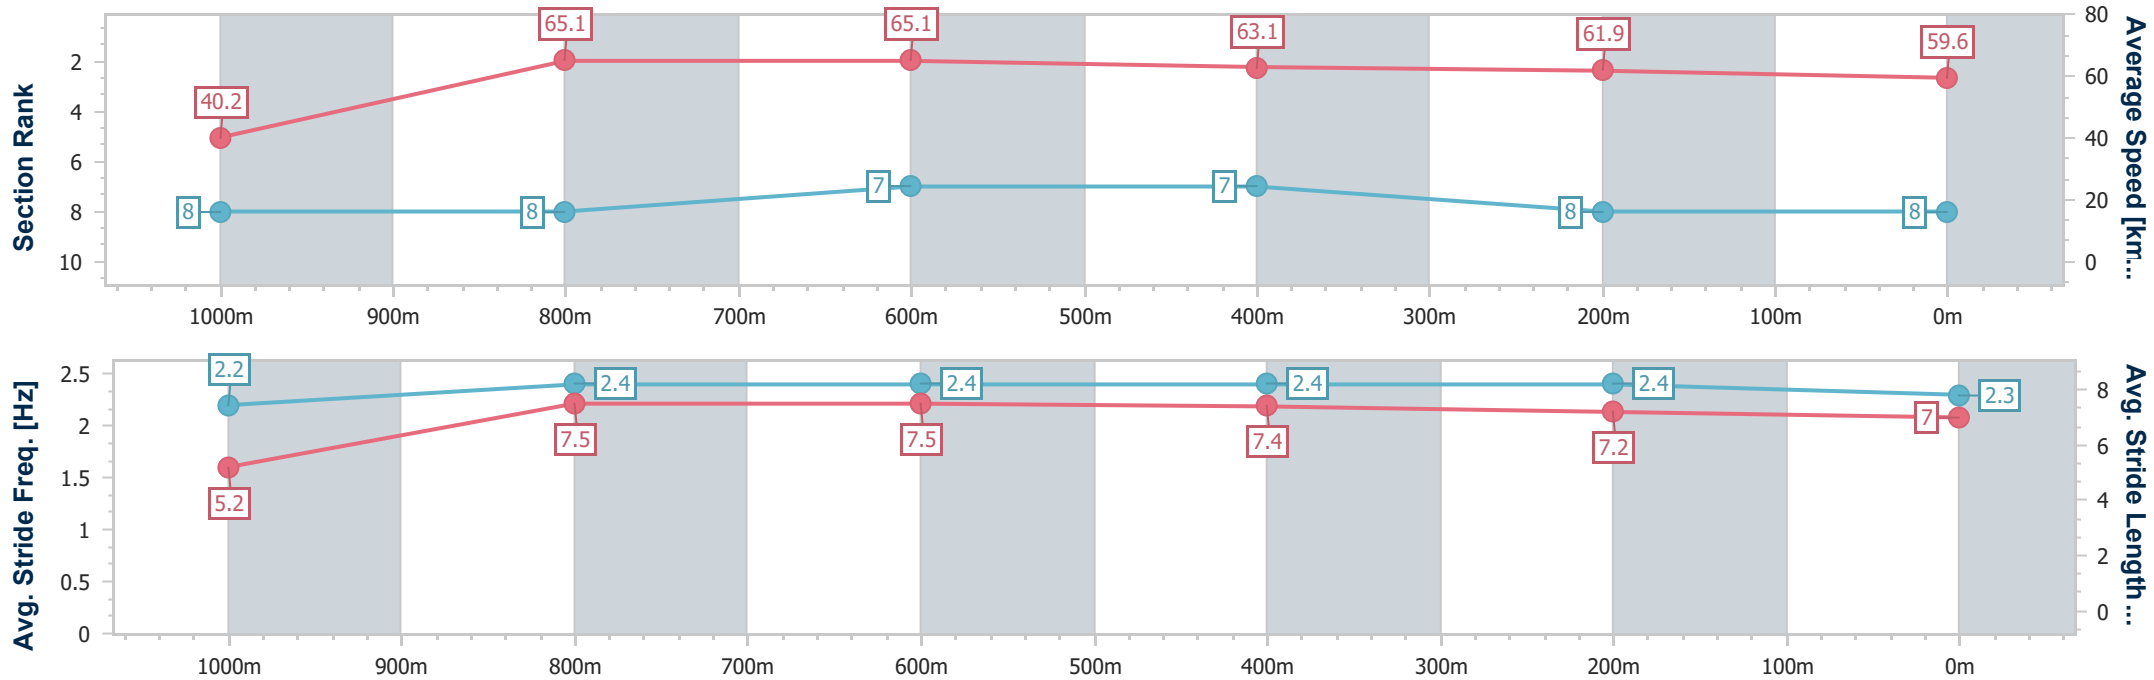

- [] Ranking at each section and finish
- .-.- No data available at this section
- NA No data available

Horse/Jockey Name	Thermatic
Final Rank	8
Fastest Section Time (Section)	0:08.98 (Overall)
Top Speed [km/h] (Section)	66.3 (1000m)
Race State	Finished

Ipswich QLD Professional

Race 5: GREAT NORTHERN Maiden Handicap - 1100m

07 December 2022 - 16:33

Track Rating: Good 4, Weather: Fine, Rail Position: +4m Entire Course

Section	Overall	1000m	800m	600m	400m	200m
Section Times	1:06.05 [8] (0:08.98)	0:57.07 [8] (0:11.02)	0:46.05 [8] (0:11.01)	0:35.04 [7] (0:11.36)	0:23.68 [7] (0:11.62)	0:12.06 [8] (0:12.06)
Average Speed [km/h]	40.2	65.1	65.1	63.1	61.9	59.6
Top Speed [km/h]	61.1	66.3	66.2	64.5	62.5	62.0
Avg. Dist. to Rail [m]	7.1	0.9	1.3	1.1	0.5	1.1
Avg. Stride Freq. [Hz]	2.2	2.4	2.4	2.4	2.4	2.3
Avg. Stride Length [m]	5.2	7.5	7.5	7.4	7.2	7.0

- [] Ranking at each section and finish
- .-.- No data available at this section
- NA No data available