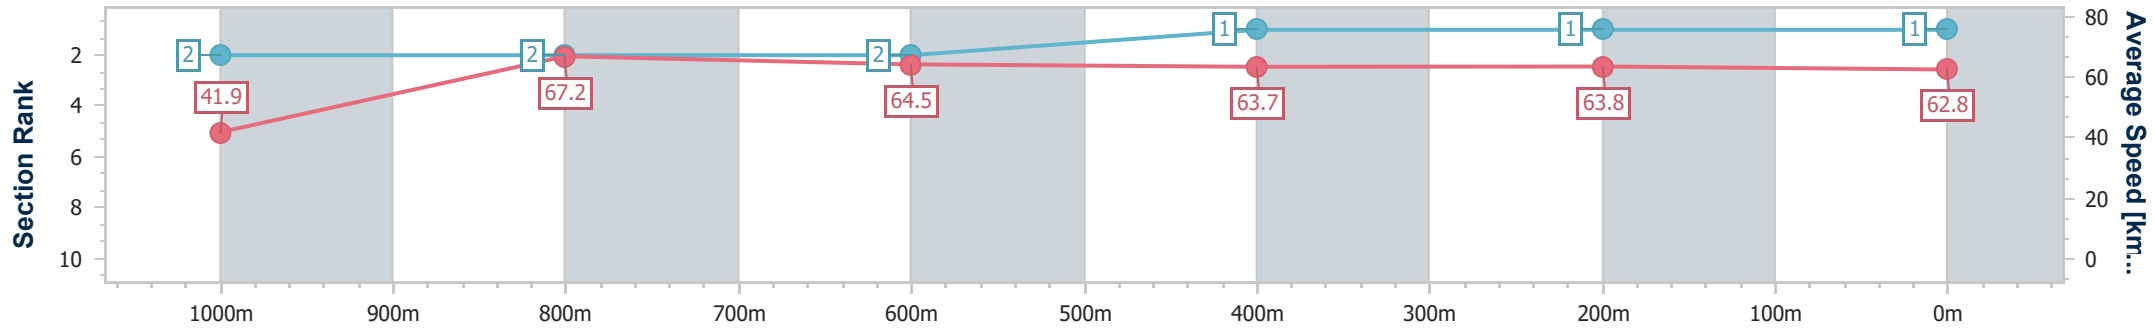

Ipswich QLD Professional

Race 5: GREAT NORTHERN Maiden Handicap - 1100m

07 December 2022 - 16:33

Track Rating: Good 4, Weather: Fine, Rail Position: +4m Entire Course

Section	Overall	1000m	800m	600m	400m	200m
Section Times	1:04.50 [1] (0:08.59)	0:55.91 [2] (0:10.74)	0:45.17 [2] (0:11.09)	0:34.08 [2] (0:11.33)	0:22.75 [1] (0:11.28)	0:11.47 [1] (0:11.47)
Average Speed [km/h]	41.9	67.2	64.5	63.7	63.8	62.8
Top Speed [km/h]	64.1	68.8	67.2	64.3	65.8	65.6
Avg. Dist. to Rail [m]	6.0	2.1	1.1	0.5	0.6	3.5
Avg. Stride Freq. [Hz]	2.1	2.4	2.3	2.3	2.3	2.3
Avg. Stride Length [m]	5.6	7.8	7.7	7.7	7.6	7.7