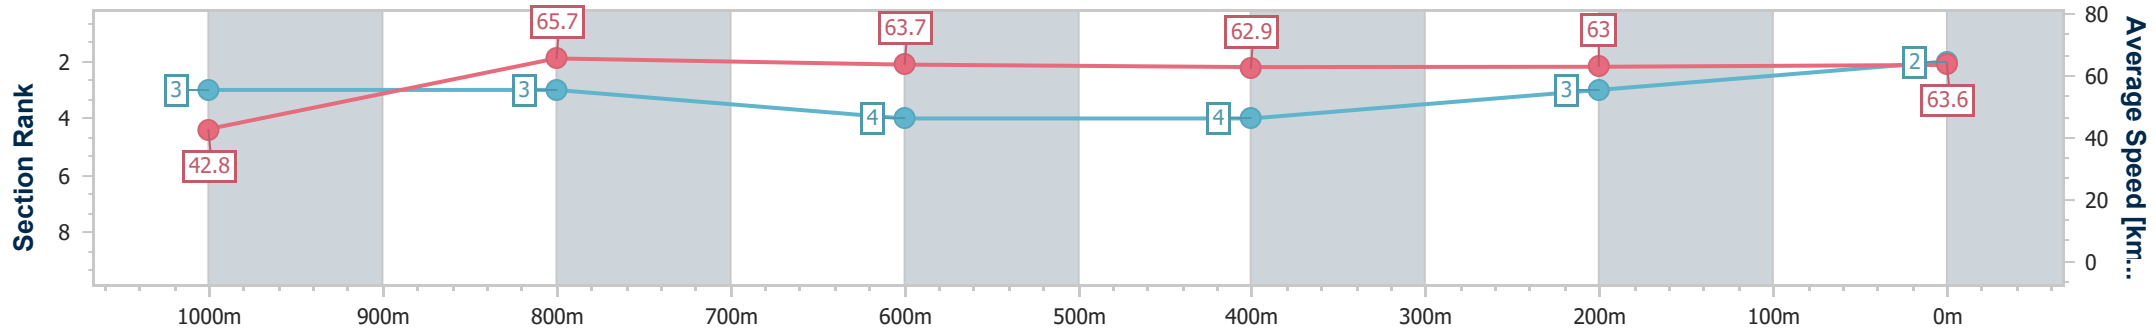

Ipswich QLD Professional

Race 4: SCHWEPPE'S Maiden Handicap - 1100m

07 December 2022 - 15:59

Track Rating: Good 3, Weather: Fine, Rail Position: +4m Entire Course

Section	Overall	1000m	800m	600m	400m	200m
Section Times	1:04.74 [2] (0:08.43)	0:56.31 [3] (0:10.94)	0:45.37 [3] (0:11.23)	0:34.14 [4] (0:11.38)	0:22.76 [4] (0:11.43)	0:11.33 [3] (0:11.33)
Average Speed [km/h]	42.8	65.7	63.7	62.9	63.0	63.6
Top Speed [km/h]	65.1	67.1	65.3	64.3	64.3	65.5
Avg. Dist. to Rail [m]	2.8	0.7	1.4	1.1	0.9	2.6
Avg. Stride Freq. [Hz]	2.4	2.5	2.5	2.4	2.5	2.4
Avg. Stride Length [m]	4.9	7.3	7.2	7.2	7.1	7.3