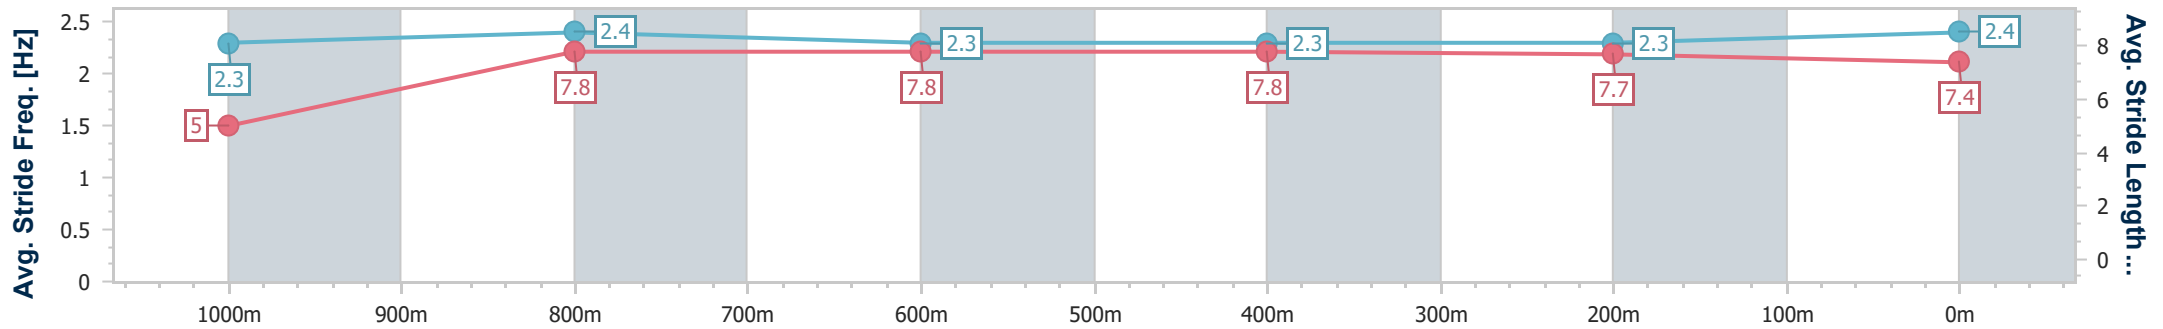

Ipswich QLD Professional

Race 4: SCHWEPPE'S Maiden Handicap - 1100m

07 December 2022 - 15:59

Track Rating: Good 3, Weather: Fine, Rail Position: +4m Entire Course

Section	Overall	1000m	800m	600m	400m	200m
Section Times	1:04.80 [4] (0:08.85)	0:55.95 [8] (0:10.84)	0:45.11 [8] (0:11.20)	0:33.91 [8] (0:11.21)	0:22.70 [8] (0:11.32)	0:11.38 [6] (0:11.38)
Average Speed [km/h]	40.6	66.5	64.2	64.3	64.1	63.3
Top Speed [km/h]	65.9	66.9	65.4	65.6	65.8	65.2
Avg. Dist. to Rail [m]	5.5	0.2	0.3	0.2	3.5	7.8
Avg. Stride Freq. [Hz]	2.3	2.4	2.3	2.3	2.3	2.4
Avg. Stride Length [m]	5.0	7.8	7.8	7.8	7.7	7.4

- [] Ranking at each section and finish
- .-.- No data available at this section
- NA No data available

Horse/Jockey Name	Perfect Legacy
Final Rank	5
Fastest Section Time (Section)	0:08.28 (Overall)
Top Speed [km/h] (Section)	67.7 (1000m)
Race State	Finished