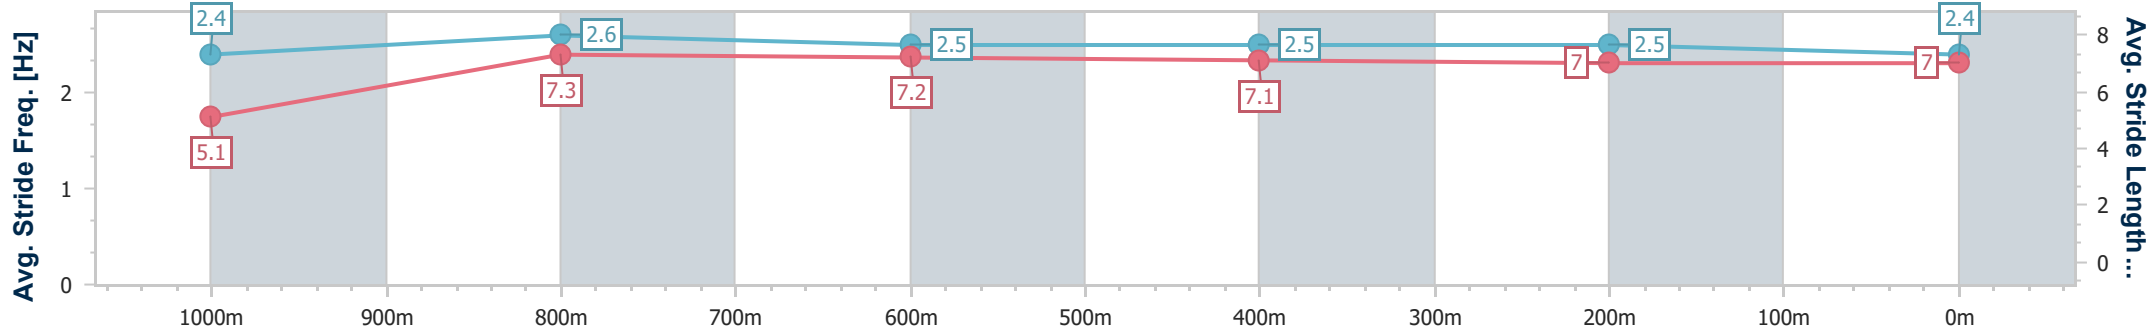

- [] Ranking at each section and finish
- .-.- No data available at this section
- NA No data available

Horse/Jockey Name	Perfect Legacy
Final Rank	5
Fastest Section Time (Section)	0:08.28 (Overall)
Top Speed [km/h] (Section)	67.7 (1000m)
Race State	Finished

Ipswich QLD Professional

Race 4: SCHWEPPE'S Maiden Handicap - 1100m

07 December 2022 - 15:59

Track Rating: Good 3, Weather: Fine, Rail Position: +4m Entire Course

Section	Overall	1000m	800m	600m	400m	200m
Section Times	1:04.94 [5] (0:08.28)	0:56.66 [2] (0:10.86)	0:45.80 [2] (0:11.17)	0:34.63 [2] (0:11.32)	0:23.31 [2] (0:11.57)	0:11.74 [2] (0:11.74)
Average Speed [km/h]	43.6	66.5	64.4	63.4	62.4	61.2
Top Speed [km/h]	67.5	67.7	65.2	64.2	63.2	62.8
Avg. Dist. to Rail [m]	9.5	2.1	0.4	0.7	1.3	4.2
Avg. Stride Freq. [Hz]	2.4	2.6	2.5	2.5	2.5	2.4
Avg. Stride Length [m]	5.1	7.3	7.2	7.1	7.0	7.0

- [] Ranking at each section and finish
- .-.- No data available at this section
- NA No data available

Horse/Jockey Name	Sequacious
Final Rank	6
Fastest Section Time (Section)	0:08.55 (Overall)
Top Speed [km/h] (Section)	68.7 (1000m)
Race State	Finished