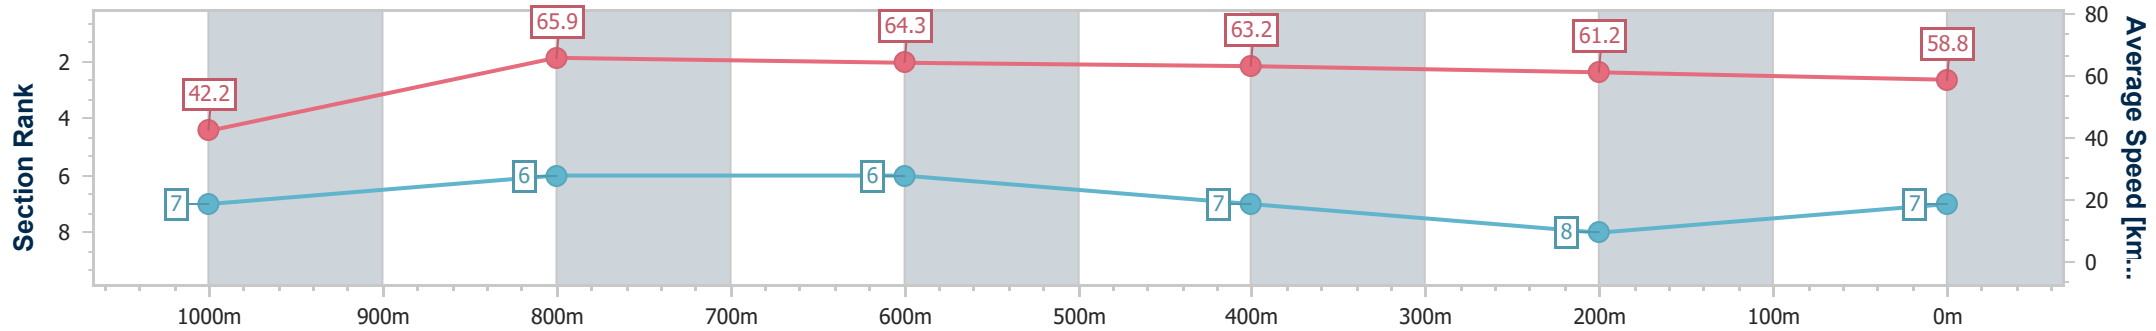

- [] Ranking at each section and finish
- :-:- No data available at this section
- NA No data available

Horse/Jockey Name	Skippy
Final Rank	7
Fastest Section Time (Section)	0:08.52 (Overall)
Top Speed [km/h] (Section)	66.9 (1000m)
Race State	Finished

Ipswich QLD Professional

Race 4: SCHWEPPE'S Maiden Handicap - 1100m

07 December 2022 - 15:59

Track Rating: Good 3, Weather: Fine, Rail Position: +4m Entire Course

Section	Overall	1000m	800m	600m	400m	200m
Section Times	1:06.01 [7] (0:08.52)	0:57.49 [7] (0:10.93)	0:46.56 [6] (0:11.17)	0:35.39 [6] (0:11.39)	0:24.00 [7] (0:11.75)	0:12.25 [8] (0:12.25)
Average Speed [km/h]	42.2	65.9	64.3	63.2	61.2	58.8
Top Speed [km/h]	65.1	66.9	65.2	64.3	62.5	61.2
Avg. Dist. to Rail [m]	4.5	0.8	0.6	0.4	0.6	2.2
Avg. Stride Freq. [Hz]	2.1	2.2	2.1	2.1	2.1	2.1
Avg. Stride Length [m]	5.7	8.4	8.4	8.3	7.9	8.0

- [] Ranking at each section and finish
- .-.- No data available at this section
- NA No data available

Horse/Jockey Name	Modele
Final Rank	8
Fastest Section Time (Section)	0:09.07 (Overall)
Top Speed [km/h] (Section)	69.3 (1000m)
Race State	Finished