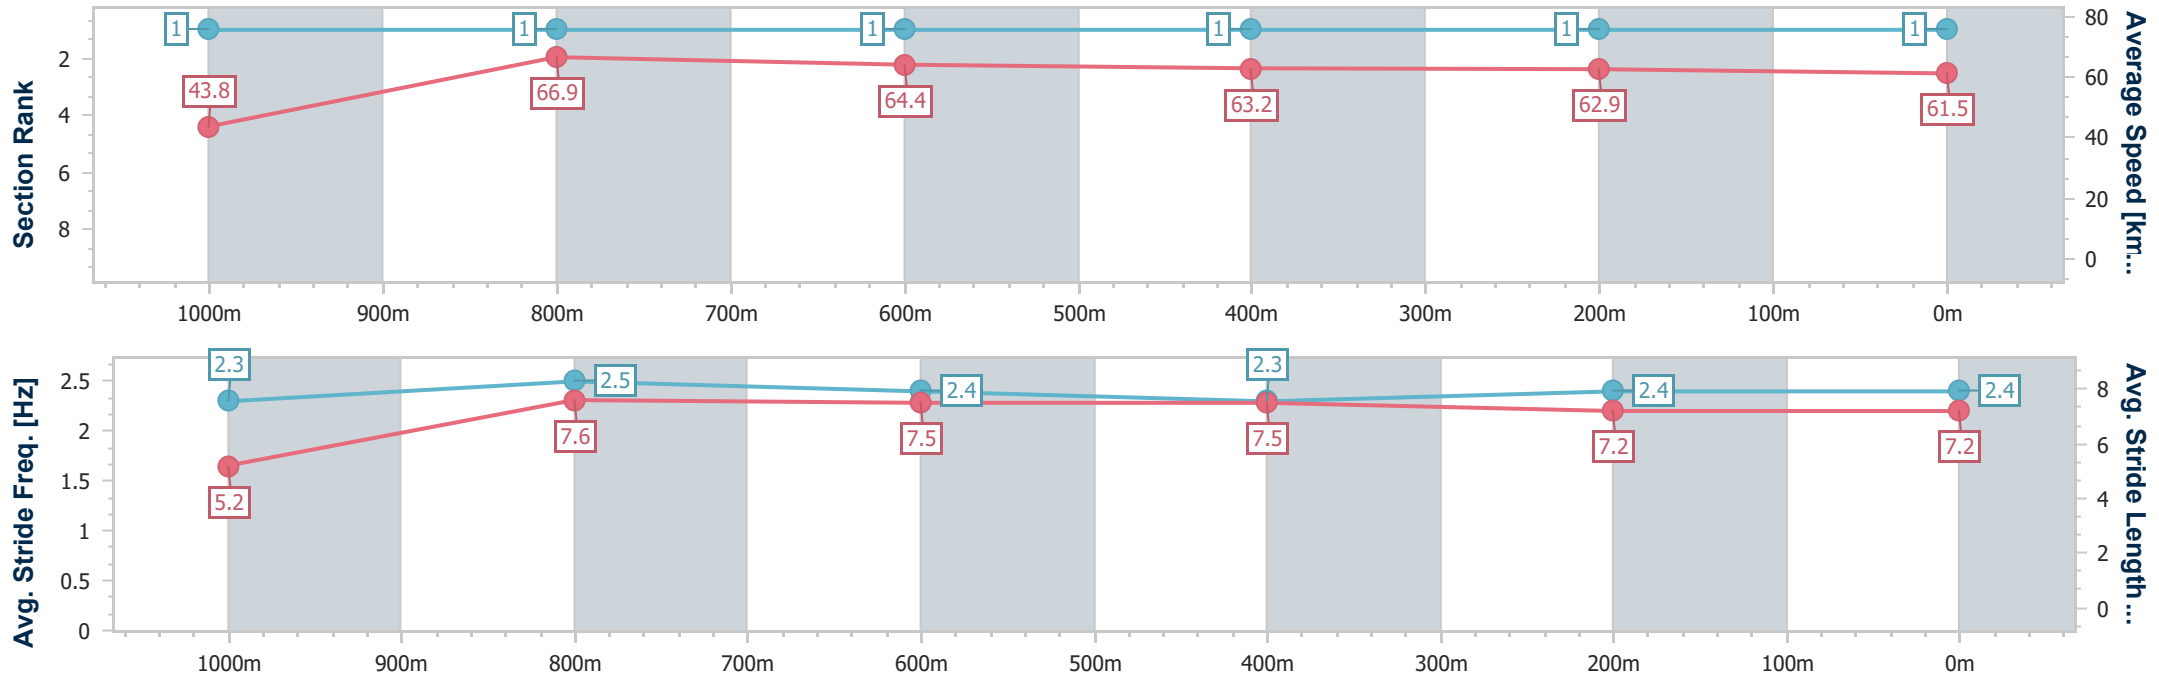

07 December 2022 - 15:59

Track Rating: Good 3, Weather: Fine, Rail Position: +4m Entire Course

Section	Overall	1000m	800m	600m	400m	200m
Section Times	1:04.65 [1] (0:08.24)	0:56.41 [1] (0:10.75)	0:45.66 [1] (0:11.14)	0:34.52 [1] (0:11.39)	0:23.13 [1] (0:11.43)	0:11.70 [1] (0:11.70)
Average Speed [km/h]	43.8	66.9	64.4	63.2	62.9	61.5
Top Speed [km/h]	66.3	68.3	65.6	64.0	64.5	63.9
Avg. Dist. to Rail [m]	4.7	1.1	0.8	0.7	0.3	1.3
Avg. Stride Freq. [Hz]	2.3	2.5	2.4	2.3	2.4	2.4
Avg. Stride Length [m]	5.2	7.6	7.5	7.5	7.2	7.2