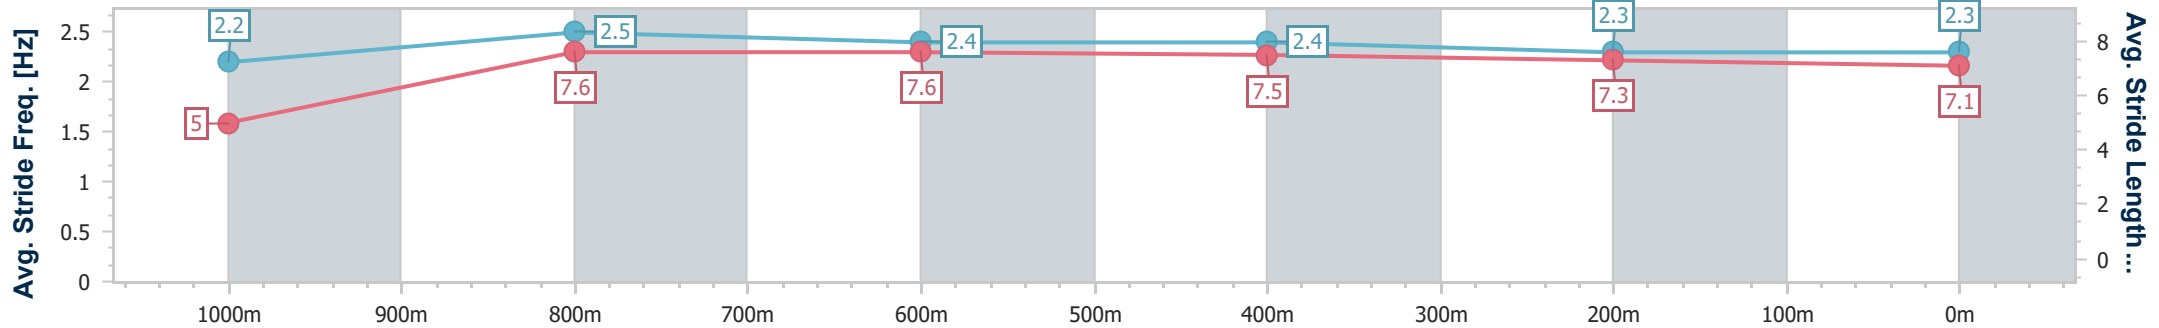

- [] Ranking at each section and finish
- .-.- No data available at this section
- NA No data available

Horse/Jockey Name	Modele
Final Rank	8
Fastest Section Time (Section)	0:09.07 (Overall)
Top Speed [km/h] (Section)	69.3 (1000m)
Race State	Finished

Ipswich QLD Professional

Race 4: SCHWEPPE'S Maiden Handicap - 1100m

07 December 2022 - 15:59

Track Rating: Good 3, Weather: Fine, Rail Position: +4m Entire Course

Section	Overall	1000m	800m	600m	400m	200m
Section Times	1:06.57 [8] (0:09.07)	0:57.50 [9] (0:10.74)	0:46.76 [9] (0:11.26)	0:35.50 [9] (0:11.22)	0:24.28 [9] (0:11.88)	0:12.40 [9] (0:12.40)
Average Speed [km/h]	39.7	67.2	64.0	63.9	60.9	58.1
Top Speed [km/h]	64.2	69.3	66.2	65.9	62.9	61.1
Avg. Dist. to Rail [m]	7.7	0.8	0.3	0.9	1.8	5.3
Avg. Stride Freq. [Hz]	2.2	2.5	2.4	2.4	2.3	2.3
Avg. Stride Length [m]	5.0	7.6	7.6	7.5	7.3	7.1

- [] Ranking at each section and finish
- .-.- No data available at this section
- NA No data available

Horse/Jockey Name	New Arrival
Final Rank	9
Fastest Section Time (Section)	0:08.53 (Overall)
Top Speed [km/h] (Section)	67.4 (1000m)
Race State	Finished