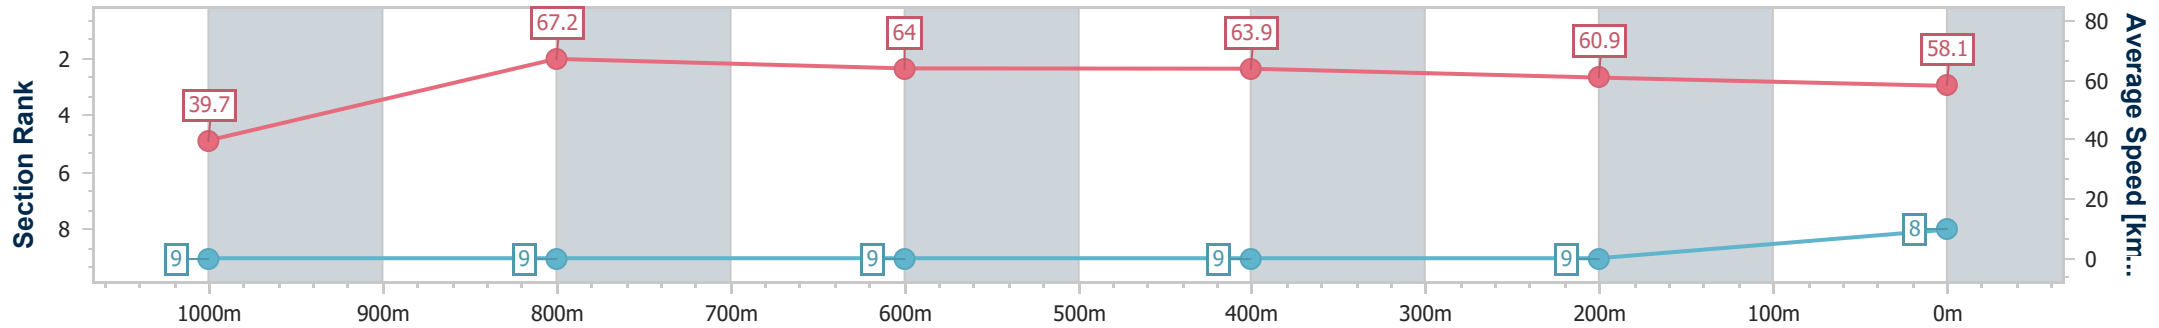

- [] Ranking at each section and finish
- .-.- No data available at this section
- NA No data available

Horse/Jockey Name	Modele
Final Rank	8
Fastest Section Time (Section)	0:09.07 (Overall)
Top Speed [km/h] (Section)	69.3 (1000m)
Race State	Finished

Ipswich QLD Professional

Race 4: SCHWEPPE'S Maiden Handicap - 1100m

07 December 2022 - 15:59

Track Rating: Good 3, Weather: Fine, Rail Position: +4m Entire Course

Section	Overall	1000m	800m	600m	400m	200m
Section Times	1:06.57 [8] (0:09.07)	0:57.50 [9] (0:10.74)	0:46.76 [9] (0:11.26)	0:35.50 [9] (0:11.22)	0:24.28 [9] (0:11.88)	0:12.40 [9] (0:12.40)
Average Speed [km/h]	39.7	67.2	64.0	63.9	60.9	58.1
Top Speed [km/h]	64.2	69.3	66.2	65.9	62.9	61.1
Avg. Dist. to Rail [m]	7.7	0.8	0.3	0.9	1.8	5.3
Avg. Stride Freq. [Hz]	2.2	2.5	2.4	2.4	2.3	2.3
Avg. Stride Length [m]	5.0	7.6	7.6	7.5	7.3	7.1

- [] Ranking at each section and finish
- .-.- No data available at this section
- NA No data available

Horse/Jockey Name	New Arrival
Final Rank	9
Fastest Section Time (Section)	0:08.53 (Overall)
Top Speed [km/h] (Section)	67.4 (1000m)
Race State	Finished