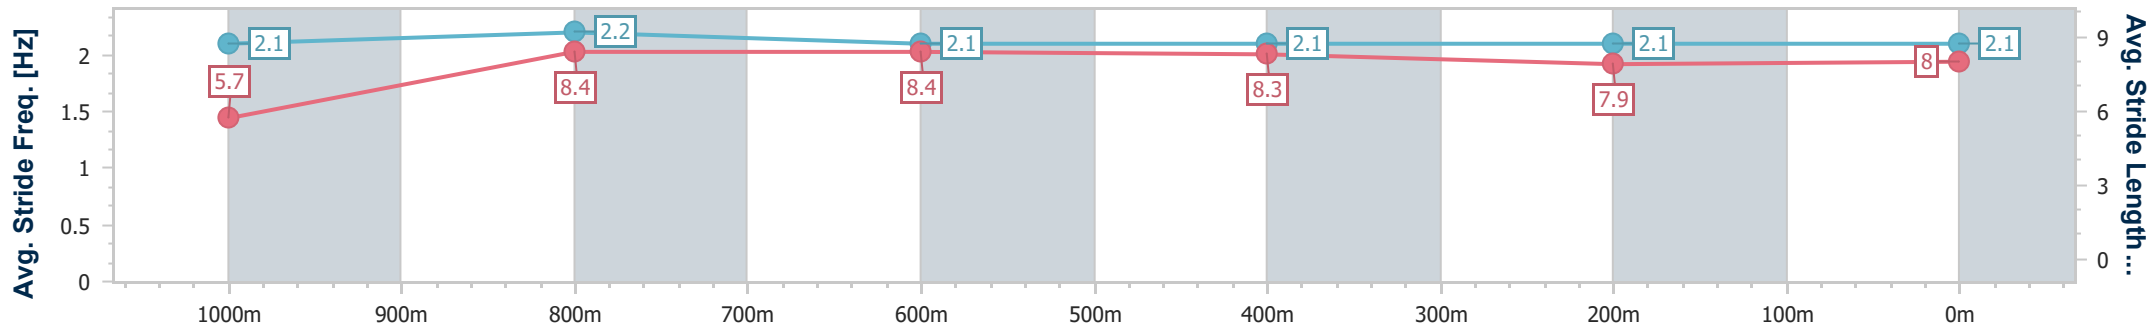

- [] Ranking at each section and finish
- :-:- No data available at this section
- NA No data available

Horse/Jockey Name	Skippy
Final Rank	7
Fastest Section Time (Section)	0:08.52 (Overall)
Top Speed [km/h] (Section)	66.9 (1000m)
Race State	Finished

Ipswich QLD Professional

Race 4: SCHWEPPE'S Maiden Handicap - 1100m

07 December 2022 - 15:59

Track Rating: Good 3, Weather: Fine, Rail Position: +4m Entire Course

Section	Overall	1000m	800m	600m	400m	200m
Section Times	1:06.01 [7] (0:08.52)	0:57.49 [7] (0:10.93)	0:46.56 [6] (0:11.17)	0:35.39 [6] (0:11.39)	0:24.00 [7] (0:11.75)	0:12.25 [8] (0:12.25)
Average Speed [km/h]	42.2	65.9	64.3	63.2	61.2	58.8
Top Speed [km/h]	65.1	66.9	65.2	64.3	62.5	61.2
Avg. Dist. to Rail [m]	4.5	0.8	0.6	0.4	0.6	2.2
Avg. Stride Freq. [Hz]	2.1	2.2	2.1	2.1	2.1	2.1
Avg. Stride Length [m]	5.7	8.4	8.4	8.3	7.9	8.0

- [] Ranking at each section and finish
- .-.- No data available at this section
- NA No data available

Horse/Jockey Name	Modele
Final Rank	8
Fastest Section Time (Section)	0:09.07 (Overall)
Top Speed [km/h] (Section)	69.3 (1000m)
Race State	Finished