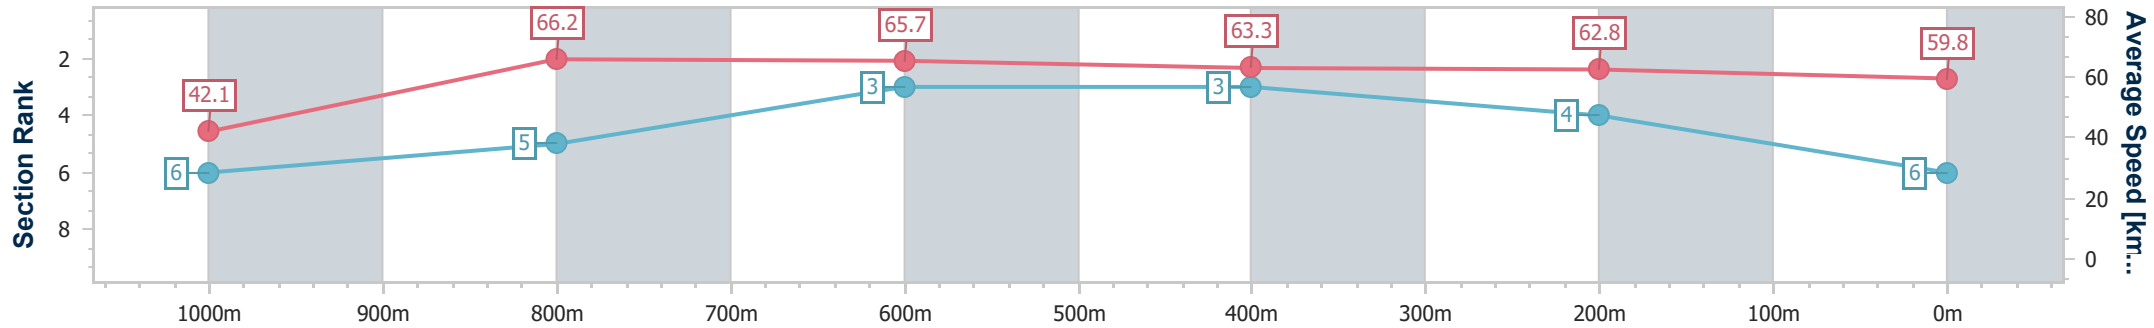

Ipswich QLD Professional

Race 4: SCHWEPPE'S Maiden Handicap - 1100m

07 December 2022 - 15:59

Track Rating: Good 3, Weather: Fine, Rail Position: +4m Entire Course

Section	Overall	1000m	800m	600m	400m	200m
Section Times	1:05.33 [6] (0:08.55)	0:56.78 [6] (0:10.93)	0:45.85 [5] (0:10.98)	0:34.87 [3] (0:11.33)	0:23.54 [3] (0:11.51)	0:12.03 [4] (0:12.03)
Average Speed [km/h]	42.1	66.2	65.7	63.3	62.8	59.8
Top Speed [km/h]	64.9	68.7	68.1	64.4	63.8	62.3
Avg. Dist. to Rail [m]	8.6	3.0	0.6	0.7	1.5	2.2
Avg. Stride Freq. [Hz]	2.3	2.5	2.5	2.4	2.4	2.4
Avg. Stride Length [m]	5.1	7.3	7.4	7.3	7.2	6.9

- [] Ranking at each section and finish
- :-:- No data available at this section
- NA No data available

Horse/Jockey Name	Skippy
Final Rank	7
Fastest Section Time (Section)	0:08.52 (Overall)
Top Speed [km/h] (Section)	66.9 (1000m)
Race State	Finished