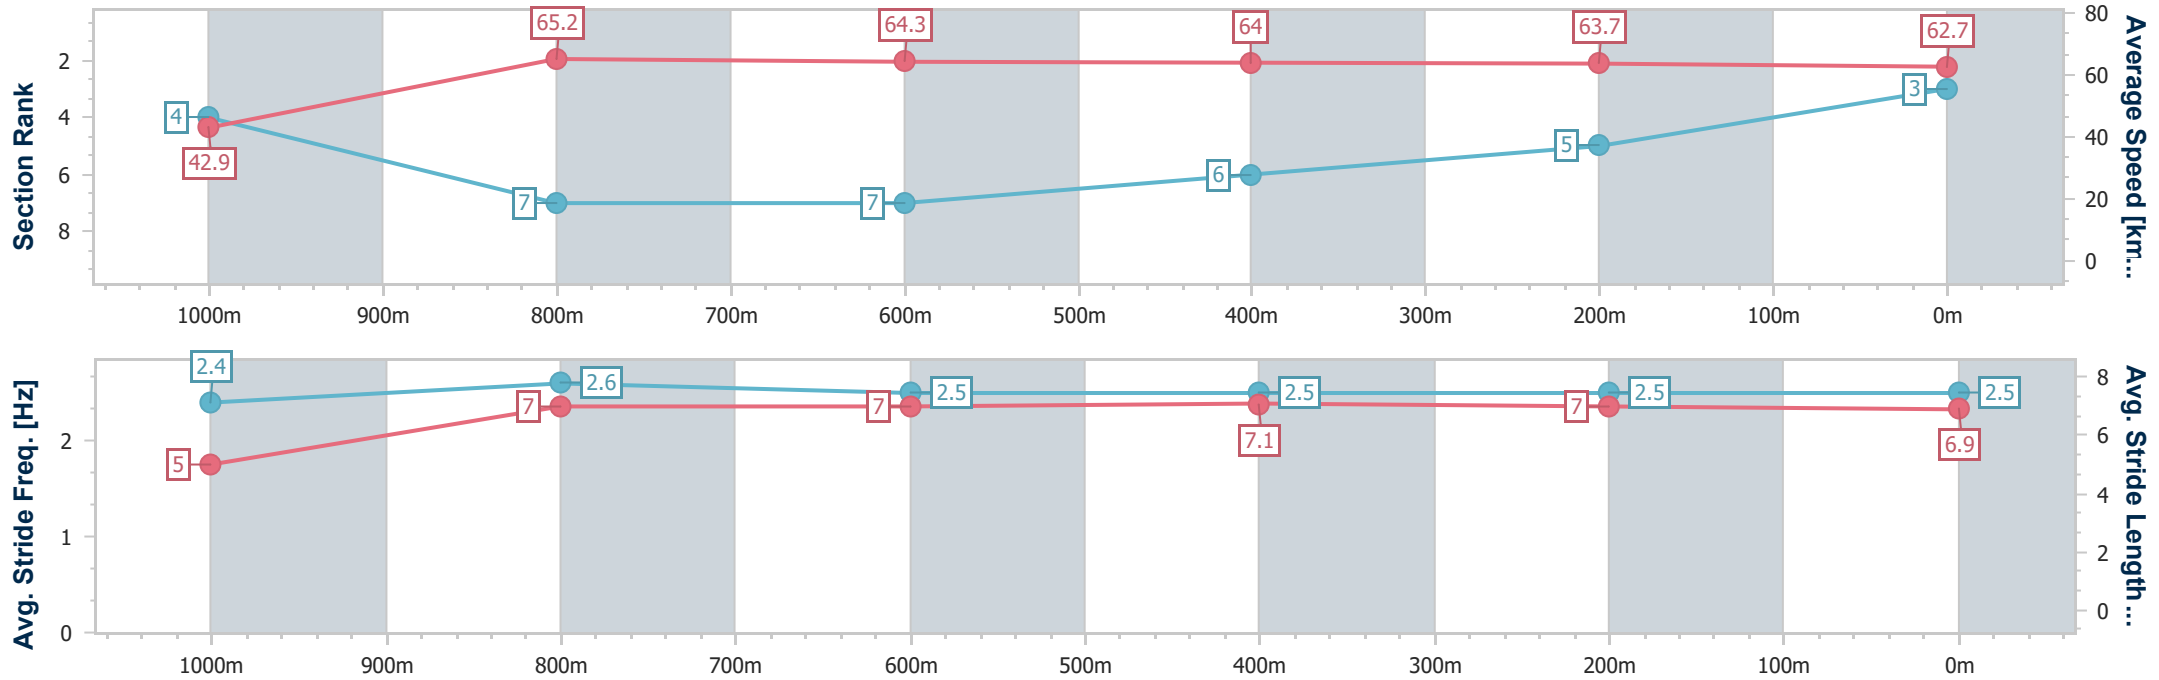

Ipswich QLD Professional

Race 4: SCHWEPPE'S Maiden Handicap - 1100m

07 December 2022 - 15:59

Track Rating: Good 3, Weather: Fine, Rail Position: +4m Entire Course

Section	Overall	1000m	800m	600m	400m	200m
Section Times	1:04.75 [3] (0:08.41)	0:56.34 [4] (0:11.07)	0:45.27 [7] (0:11.19)	0:34.08 [7] (0:11.23)	0:22.85 [6] (0:11.36)	0:11.49 [5] (0:11.49)
Average Speed [km/h]	42.9	65.2	64.3	64.0	63.7	62.7
Top Speed [km/h]	64.0	66.7	65.2	65.0	64.5	65.1
Avg. Dist. to Rail [m]	6.9	1.9	0.4	0.3	2.5	4.7
Avg. Stride Freq. [Hz]	2.4	2.6	2.5	2.5	2.5	2.5
Avg. Stride Length [m]	5.0	7.0	7.0	7.1	7.0	6.9

- [] Ranking at each section and finish
- .-.- No data available at this section
- NA No data available

Horse/Jockey Name	Baltray
Final Rank	4
Fastest Section Time (Section)	0:08.85 (Overall)
Top Speed [km/h] (Section)	66.9 (1000m)
Race State	Finished