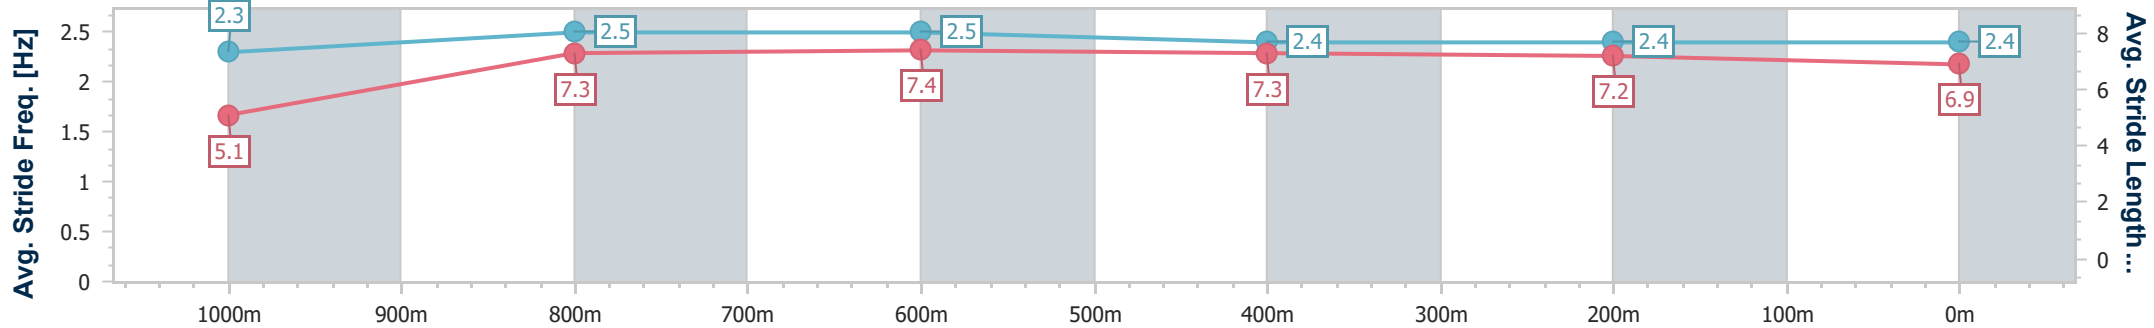

- [] Ranking at each section and finish
- .-.- No data available at this section
- NA No data available

Horse/Jockey Name	Sequacious
Final Rank	6
Fastest Section Time (Section)	0:08.55 (Overall)
Top Speed [km/h] (Section)	68.7 (1000m)
Race State	Finished

Ipswich QLD Professional

Race 4: SCHWEPPE'S Maiden Handicap - 1100m

07 December 2022 - 15:59

Track Rating: Good 3, Weather: Fine, Rail Position: +4m Entire Course

Section	Overall	1000m	800m	600m	400m	200m
Section Times	1:05.33 [6] (0:08.55)	0:56.78 [6] (0:10.93)	0:45.85 [5] (0:10.98)	0:34.87 [3] (0:11.33)	0:23.54 [3] (0:11.51)	0:12.03 [4] (0:12.03)
Average Speed [km/h]	42.1	66.2	65.7	63.3	62.8	59.8
Top Speed [km/h]	64.9	68.7	68.1	64.4	63.8	62.3
Avg. Dist. to Rail [m]	8.6	3.0	0.6	0.7	1.5	2.2
Avg. Stride Freq. [Hz]	2.3	2.5	2.5	2.4	2.4	2.4
Avg. Stride Length [m]	5.1	7.3	7.4	7.3	7.2	6.9

- [] Ranking at each section and finish
- :-:- No data available at this section
- NA No data available

Horse/Jockey Name	Skippy
Final Rank	7
Fastest Section Time (Section)	0:08.52 (Overall)
Top Speed [km/h] (Section)	66.9 (1000m)
Race State	Finished