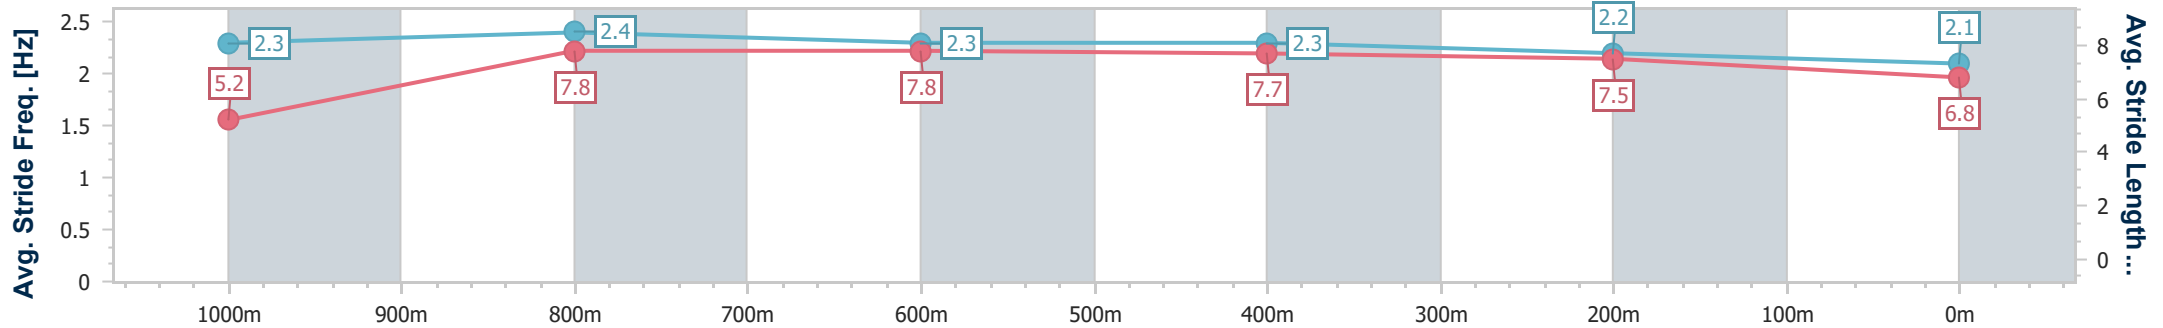

- [] Ranking at each section and finish
- .-.- No data available at this section
- NA No data available

Horse/Jockey Name	New Arrival
Final Rank	9
Fastest Section Time (Section)	0:08.53 (Overall)
Top Speed [km/h] (Section)	67.4 (1000m)
Race State	Finished

Ipswich QLD Professional

Race 4: SCHWEPES Maiden Handicap - 1100m

07 December 2022 - 15:59

Track Rating: Good 3, Weather: Fine, Rail Position: +4m Entire Course

Section	Overall	1000m	800m	600m	400m	200m
Section Times	1:08.07 [9] (0:08.53)	0:59.54 [5] (0:10.90)	0:48.64 [4] (0:11.19)	0:37.45 [5] (0:11.38)	0:26.07 [5] (0:11.93)	0:14.14 [7] (0:14.14)
Average Speed [km/h]	42.3	66.1	63.9	62.8	60.2	50.9
Top Speed [km/h]	65.3	67.4	65.7	64.2	62.0	58.1
Avg. Dist. to Rail [m]	6.0	1.2	1.6	1.9	1.1	4.1
Avg. Stride Freq. [Hz]	2.3	2.4	2.3	2.3	2.2	2.1
Avg. Stride Length [m]	5.2	7.8	7.8	7.7	7.5	6.8

- [] Ranking at each section and finish
- :-:- No data available at this section
- NA No data available