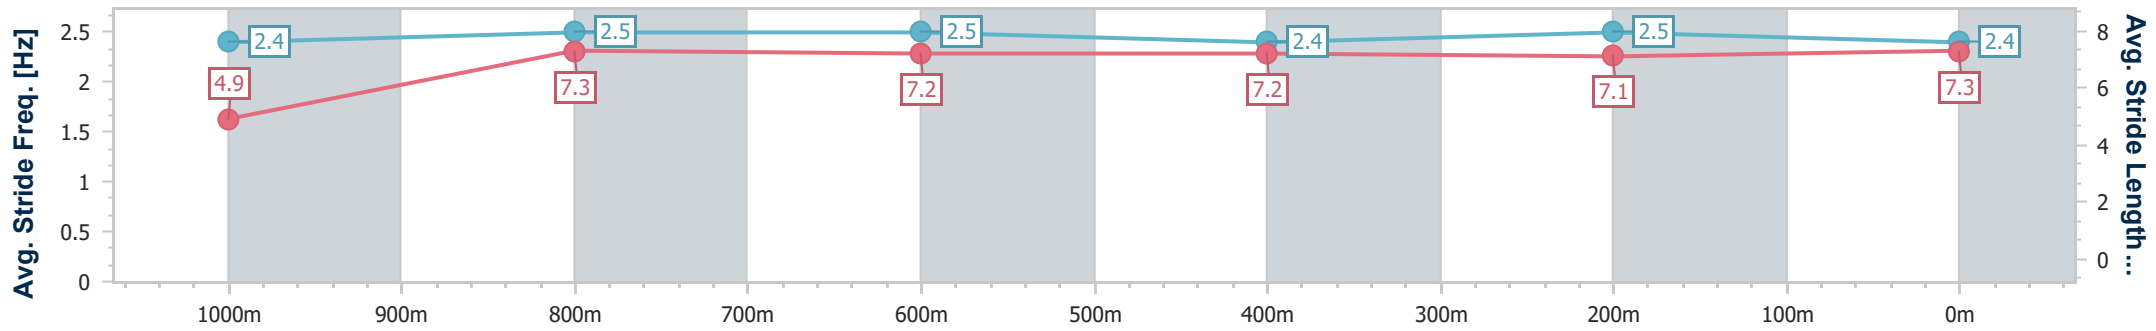

Ipswich QLD Professional

Race 4: SCHWEPPE'S Maiden Handicap - 1100m

07 December 2022 - 15:59

Track Rating: Good 3, Weather: Fine, Rail Position: +4m Entire Course

Section	Overall	1000m	800m	600m	400m	200m
Section Times	1:04.74 [2] (0:08.43)	0:56.31 [3] (0:10.94)	0:45.37 [3] (0:11.23)	0:34.14 [4] (0:11.38)	0:22.76 [4] (0:11.43)	0:11.33 [3] (0:11.33)
Average Speed [km/h]	42.8	65.7	63.7	62.9	63.0	63.6
Top Speed [km/h]	65.1	67.1	65.3	64.3	64.3	65.5
Avg. Dist. to Rail [m]	2.8	0.7	1.4	1.1	0.9	2.6
Avg. Stride Freq. [Hz]	2.4	2.5	2.5	2.4	2.5	2.4
Avg. Stride Length [m]	4.9	7.3	7.2	7.2	7.1	7.3