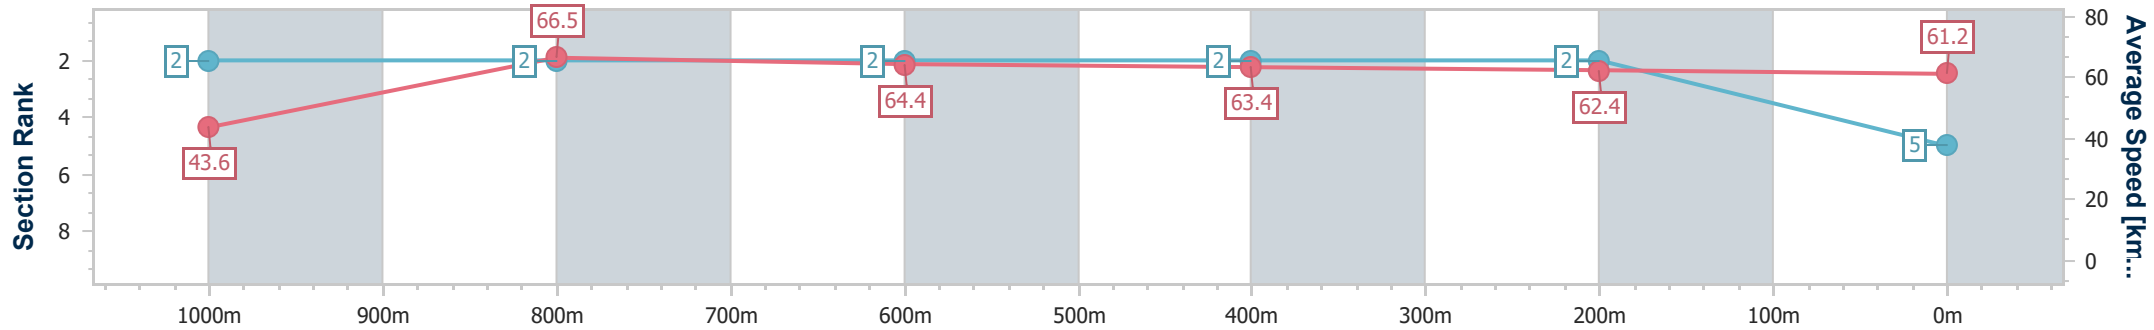

Ipswich QLD Professional

Race 4: SCHWEPPE'S Maiden Handicap - 1100m

07 December 2022 - 15:59

Track Rating: Good 3, Weather: Fine, Rail Position: +4m Entire Course

Section	Overall	1000m	800m	600m	400m	200m
Section Times	1:04.94 [5] (0:08.28)	0:56.66 [2] (0:10.86)	0:45.80 [2] (0:11.17)	0:34.63 [2] (0:11.32)	0:23.31 [2] (0:11.57)	0:11.74 [2] (0:11.74)
Average Speed [km/h]	43.6	66.5	64.4	63.4	62.4	61.2
Top Speed [km/h]	67.5	67.7	65.2	64.2	63.2	62.8
Avg. Dist. to Rail [m]	9.5	2.1	0.4	0.7	1.3	4.2
Avg. Stride Freq. [Hz]	2.4	2.6	2.5	2.5	2.5	2.4
Avg. Stride Length [m]	5.1	7.3	7.2	7.1	7.0	7.0

- [] Ranking at each section and finish
- .-.- No data available at this section
- NA No data available

Horse/Jockey Name	Sequacious
Final Rank	6
Fastest Section Time (Section)	0:08.55 (Overall)
Top Speed [km/h] (Section)	68.7 (1000m)
Race State	Finished