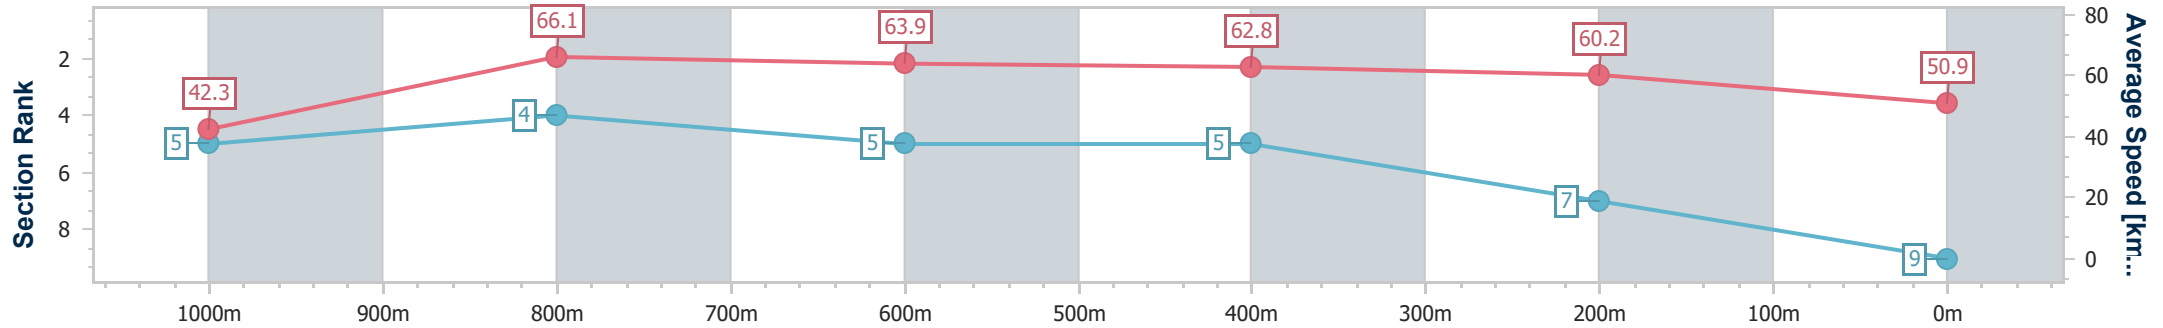

- [] Ranking at each section and finish
- .-.- No data available at this section
- NA No data available

Horse/Jockey Name	New Arrival
Final Rank	9
Fastest Section Time (Section)	0:08.53 (Overall)
Top Speed [km/h] (Section)	67.4 (1000m)
Race State	Finished

Ipswich QLD Professional

Race 4: SCHWEPES Maiden Handicap - 1100m

07 December 2022 - 15:59

Track Rating: Good 3, Weather: Fine, Rail Position: +4m Entire Course

Section	Overall	1000m	800m	600m	400m	200m
Section Times	1:08.07 [9] (0:08.53)	0:59.54 [5] (0:10.90)	0:48.64 [4] (0:11.19)	0:37.45 [5] (0:11.38)	0:26.07 [5] (0:11.93)	0:14.14 [7] (0:14.14)
Average Speed [km/h]	42.3	66.1	63.9	62.8	60.2	50.9
Top Speed [km/h]	65.3	67.4	65.7	64.2	62.0	58.1
Avg. Dist. to Rail [m]	6.0	1.2	1.6	1.9	1.1	4.1
Avg. Stride Freq. [Hz]	2.3	2.4	2.3	2.3	2.2	2.1
Avg. Stride Length [m]	5.2	7.8	7.8	7.7	7.5	6.8

- [] Ranking at each section and finish
- :-:- No data available at this section
- NA No data available