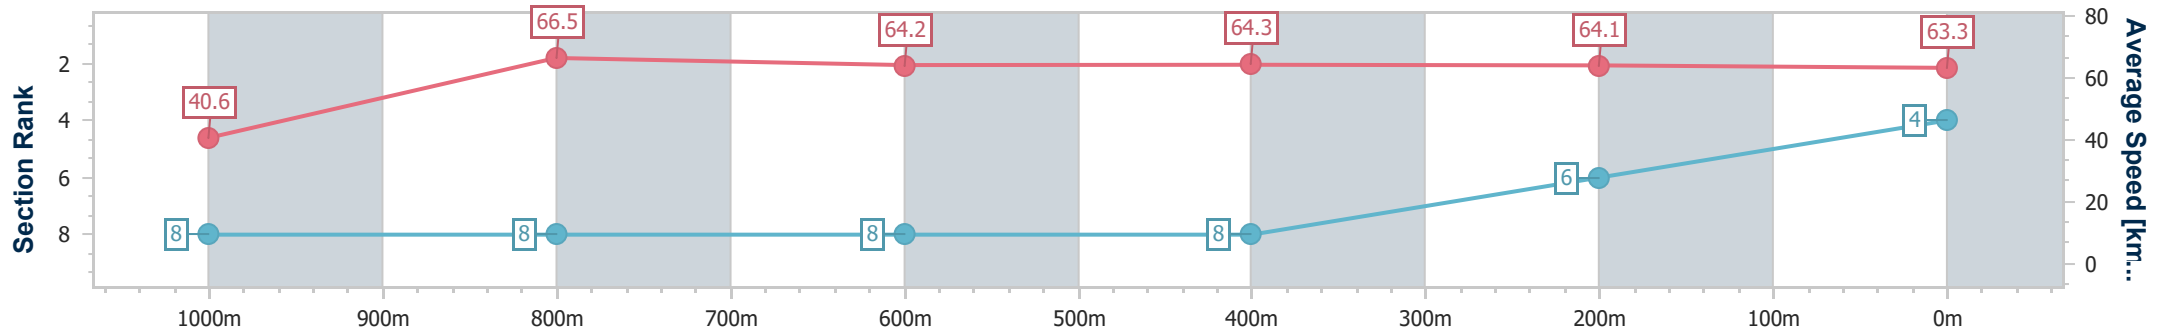

Ipswich QLD Professional

Race 4: SCHWEPPE'S Maiden Handicap - 1100m

07 December 2022 - 15:59

Track Rating: Good 3, Weather: Fine, Rail Position: +4m Entire Course

Section	Overall	1000m	800m	600m	400m	200m
Section Times	1:04.80 [4] (0:08.85)	0:55.95 [8] (0:10.84)	0:45.11 [8] (0:11.20)	0:33.91 [8] (0:11.21)	0:22.70 [8] (0:11.32)	0:11.38 [6] (0:11.38)
Average Speed [km/h]	40.6	66.5	64.2	64.3	64.1	63.3
Top Speed [km/h]	65.9	66.9	65.4	65.6	65.8	65.2
Avg. Dist. to Rail [m]	5.5	0.2	0.3	0.2	3.5	7.8
Avg. Stride Freq. [Hz]	2.3	2.4	2.3	2.3	2.3	2.4
Avg. Stride Length [m]	5.0	7.8	7.8	7.8	7.7	7.4

- [] Ranking at each section and finish
- .-.- No data available at this section
- NA No data available

Horse/Jockey Name	Perfect Legacy
Final Rank	5
Fastest Section Time (Section)	0:08.28 (Overall)
Top Speed [km/h] (Section)	67.7 (1000m)
Race State	Finished