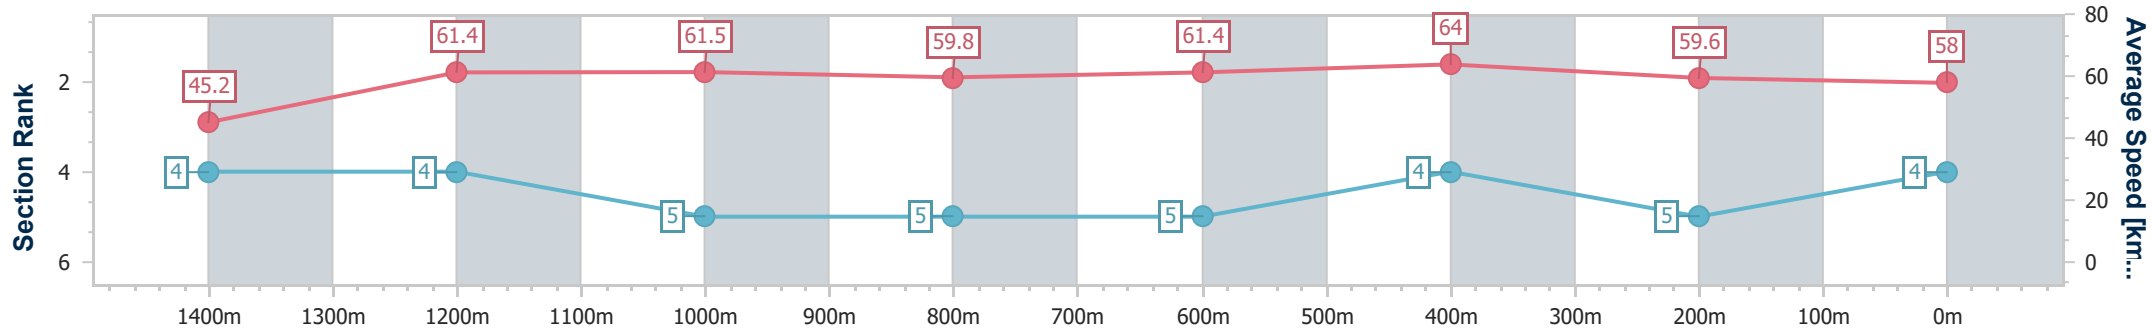

- [] Ranking at each section and finish
- .-.- No data available at this section
- NA No data available

Horse/Jockey Name	Le Heros
Final Rank	4
Fastest Section Time (Section)	0:09.57 (Overall)
Top Speed [km/h] (Section)	65.9 (600m)
Race State	Finished

Ipswich QLD Professional
 Race 1: FOLLOW @IPSWICHTURFCLUB Class 4 Handicap - 1520m

07 December 2022 - 14:13

Track Rating: Good 4, Weather: Fine, Rail Position: +4m Entire Course

Section	Overall	1400m	1200m	1000m	800m	600m	400m	200m
Section Times	1:32.46 [4] (0:09.57)	1:22.89 [4] (0:11.79)	1:11.10 [4] (0:11.65)	0:59.45 [5] (0:11.99)	0:47.46 [5] (0:11.65)	0:35.81 [5] (0:11.26)	0:24.55 [4] (0:12.12)	0:12.43 [5] (0:12.43)
Average Speed [km/h]	45.2	61.4	61.5	59.8	61.4	64.0	59.6	58.0
Top Speed [km/h]	60.9	63.8	63.5	61.6	64.3	65.9	61.6	59.5
Avg. Dist. to Rail [m]	3.9	1.1	1.1	1.8	1.5	0.7	1.2	1.4
Avg. Stride Freq. [Hz]	2.1	2.3	2.2	2.2	2.2	2.3	2.2	2.2
Avg. Stride Length [m]	5.9	7.5	7.6	7.7	7.7	7.7	7.4	7.2