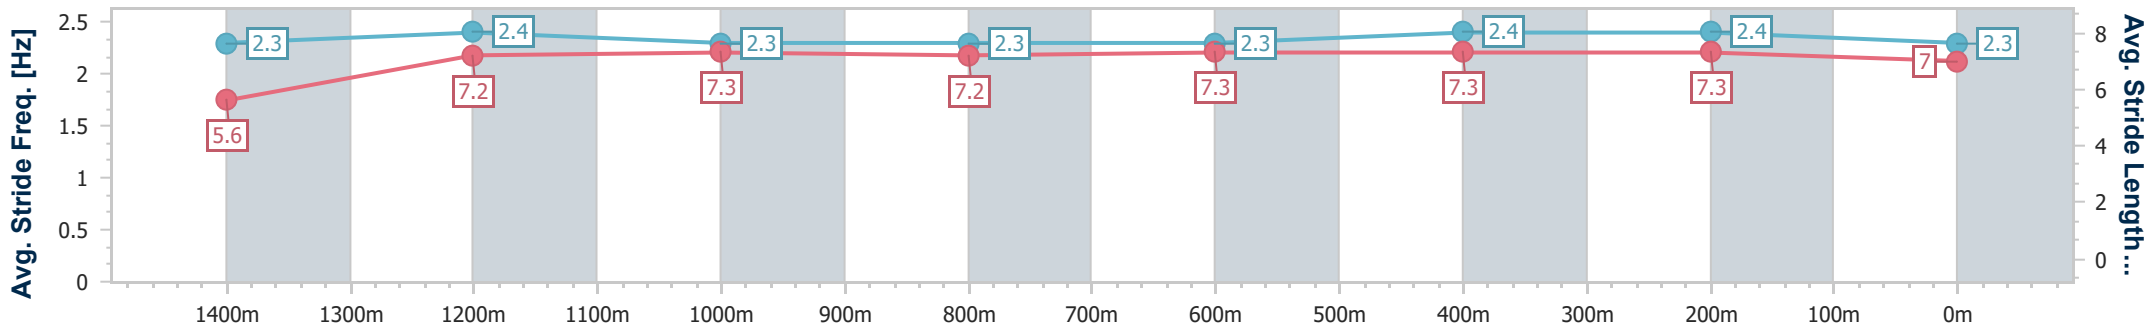

Scratched: Dreamseeker (#6)

Horse/Jockey Name	Torbreck
Final Rank	1
Fastest Section Time (Section)	0:09.44 (Overall)
Top Speed [km/h] (Section)	65.1 (600m)
Race State	Finished

Ipswich QLD Professional
 Race 1: FOLLOW @IPSWICHTURFCLUB Class 4 Handicap - 1520m

07 December 2022 - 14:13

Track Rating: Good 4, Weather: Fine, Rail Position: +4m Entire Course

Section	Overall	1400m	1200m	1000m	800m	600m	400m	200m
Section Times	1:31.39 [1] (0:09.44)	1:21.95 [1] (0:11.58)	1:10.37 [2] (0:11.59)	0:58.78 [2] (0:12.02)	0:46.76 [2] (0:11.63)	0:35.13 [2] (0:11.29)	0:23.84 [1] (0:11.63)	0:12.21 [1] (0:12.21)
Average Speed [km/h]	45.6	62.0	61.5	59.7	61.7	63.9	61.9	59.0
Top Speed [km/h]	61.2	62.8	63.8	60.6	64.9	65.1	62.5	61.9
Avg. Dist. to Rail [m]	0.7	1.1	2.1	1.9	0.6	0.2	0.5	0.8
Avg. Stride Freq. [Hz]	2.3	2.4	2.3	2.3	2.3	2.4	2.4	2.3
Avg. Stride Length [m]	5.6	7.2	7.3	7.2	7.3	7.3	7.3	7.0