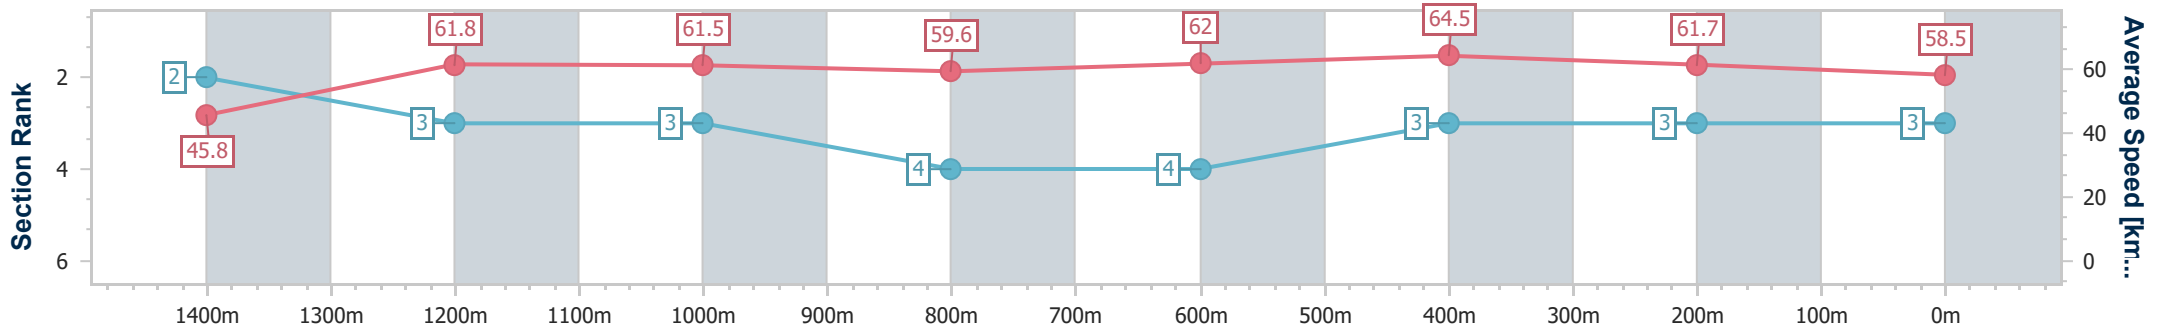

- [] Ranking at each section and finish
- .-.- No data available at this section
- NA No data available

Horse/Jockey Name	Valley Of Dreams
Final Rank	3
Fastest Section Time (Section)	0:09.43 (Overall)
Top Speed [km/h] (Section)	65.2 (600m)
Race State	Finished

Ipswich QLD Professional
 Race 1: FOLLOW @IPSWICHTURFCLUB Class 4 Handicap - 1520m

07 December 2022 - 14:13

Track Rating: Good 4, Weather: Fine, Rail Position: +4m Entire Course

Section	Overall	1400m	1200m	1000m	800m	600m	400m	200m
Section Times	1:31.63 [3] (0:09.43)	1:22.20 [2] (0:11.69)	1:10.51 [3] (0:11.61)	0:58.90 [3] (0:12.03)	0:46.87 [4] (0:11.62)	0:35.25 [4] (0:11.22)	0:24.03 [3] (0:11.72)	0:12.31 [3] (0:12.31)
Average Speed [km/h]	45.8	61.8	61.5	59.6	62.0	64.5	61.7	58.5
Top Speed [km/h]	61.4	62.5	62.7	60.9	65.0	65.2	63.2	60.5
Avg. Dist. to Rail [m]	2.3	0.6	1.7	1.6	0.3	1.5	1.9	3.2
Avg. Stride Freq. [Hz]	2.2	2.3	2.3	2.3	2.3	2.4	2.4	2.3
Avg. Stride Length [m]	5.7	7.3	7.4	7.3	7.4	7.4	7.2	7.1