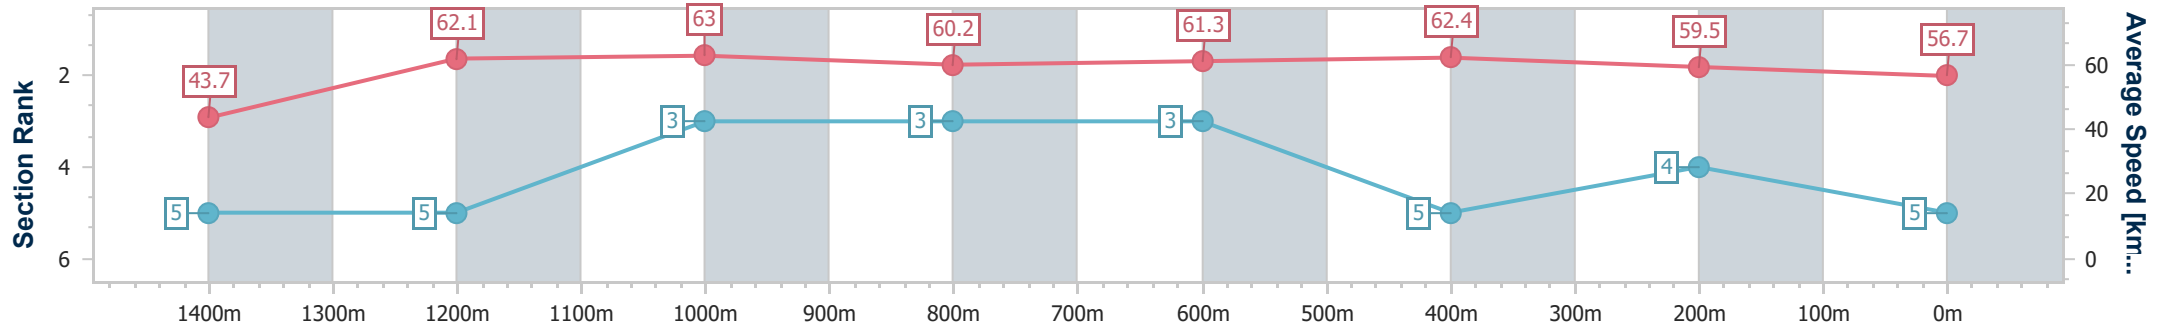

Ipswich QLD Professional
 Race 1: FOLLOW @IPSWICHTURFCLUB Class 4 Handicap - 1520m

07 December 2022 - 14:13

Track Rating: Good 4, Weather: Fine, Rail Position: +4m Entire Course

Section	Overall	1400m	1200m	1000m	800m	600m	400m	200m
Section Times	1:32.46 [4] (0:09.57)	1:22.89 [4] (0:11.79)	1:11.10 [4] (0:11.65)	0:59.45 [5] (0:11.99)	0:47.46 [5] (0:11.65)	0:35.81 [5] (0:11.26)	0:24.55 [4] (0:12.12)	0:12.43 [5] (0:12.43)
Average Speed [km/h]	45.2	61.4	61.5	59.8	61.4	64.0	59.6	58.0
Top Speed [km/h]	60.9	63.8	63.5	61.6	64.3	65.9	61.6	59.5
Avg. Dist. to Rail [m]	3.9	1.1	1.1	1.8	1.5	0.7	1.2	1.4
Avg. Stride Freq. [Hz]	2.1	2.3	2.2	2.2	2.2	2.3	2.2	2.2
Avg. Stride Length [m]	5.9	7.5	7.6	7.7	7.7	7.7	7.4	7.2

- [] Ranking at each section and finish
- .-.- No data available at this section
- NA No data available

Horse/Jockey Name	Du Maurier
Final Rank	5
Fastest Section Time (Section)	0:09.90 (Overall)
Top Speed [km/h] (Section)	64.3 (800m)
Race State	Finished

Ipswich QLD Professional
 Race 1: FOLLOW @IPSWICHTURFCLUB Class 4 Handicap - 1520m

07 December 2022 - 14:13

Track Rating: Good 4, Weather: Fine, Rail Position: +4m Entire Course

Section	Overall	1400m	1200m	1000m	800m	600m	400m	200m
Section Times	1:32.71 [5] (0:09.90)	1:22.81 [5] (0:11.55)	1:11.26 [5] (0:11.29)	0:59.97 [3] (0:11.90)	0:48.07 [3] (0:11.70)	0:36.37 [3] (0:11.57)	0:24.80 [5] (0:12.09)	0:12.71 [4] (0:12.71)
Average Speed [km/h]	43.7	62.1	63.0	60.2	61.3	62.4	59.5	56.7
Top Speed [km/h]	61.6	62.9	64.0	61.5	64.3	63.8	60.6	59.1
Avg. Dist. to Rail [m]	2.1	0.8	2.8	2.4	1.0	0.7	0.3	0.5
Avg. Stride Freq. [Hz]	2.1	2.3	2.3	2.3	2.3	2.4	2.3	2.2
Avg. Stride Length [m]	5.9	7.4	7.5	7.4	7.5	7.3	7.2	7.0

- [] Ranking at each section and finish
- .-.- No data available at this section
- NA No data available