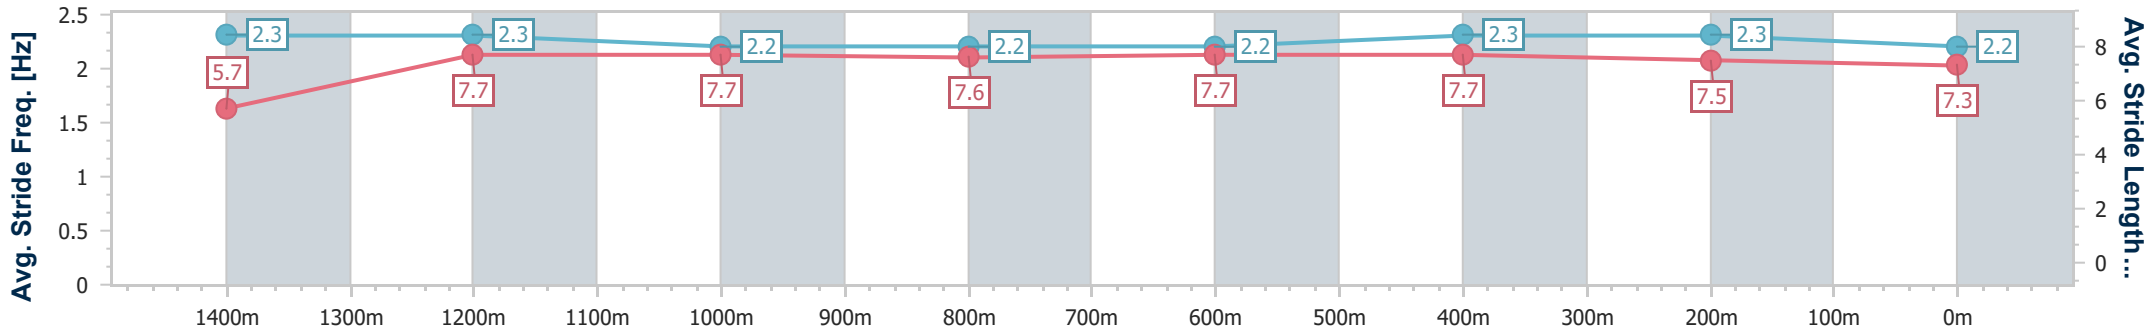

07 December 2022 - 14:13

Track Rating: Good 4, Weather: Fine, Rail Position: +4m Entire Course

Section	Overall	1400m	1200m	1000m	800m	600m	400m	200m
Section Times	1:31.39 [1] (0:09.44)	1:21.95 [1] (0:11.58)	1:10.37 [2] (0:11.59)	0:58.78 [2] (0:12.02)	0:46.76 [2] (0:11.63)	0:35.13 [2] (0:11.29)	0:23.84 [1] (0:11.63)	0:12.21 [1] (0:12.21)
Average Speed [km/h]	45.6	62.0	61.5	59.7	61.7	63.9	61.9	59.0
Top Speed [km/h]	61.2	62.8	63.8	60.6	64.9	65.1	62.5	61.9
Avg. Dist. to Rail [m]	0.7	1.1	2.1	1.9	0.6	0.2	0.5	0.8
Avg. Stride Freq. [Hz]	2.3	2.4	2.3	2.3	2.3	2.4	2.4	2.3
Avg. Stride Length [m]	5.6	7.2	7.3	7.2	7.3	7.3	7.3	7.0

- [] Ranking at each section and finish
- .-.- No data available at this section
- NA No data available

Horse/Jockey Name	Hail To The Chief
Final Rank	2
Fastest Section Time (Section)	0:09.44 (Overall)
Top Speed [km/h] (Section)	65.1 (1200m)
Race State	Finished

Ipswich QLD Professional
 Race 1: FOLLOW @IPSWICHTURFCLUB Class 4 Handicap - 1520m

07 December 2022 - 14:13

Track Rating: Good 4, Weather: Fine, Rail Position: +4m Entire Course

Section	Overall	1400m	1200m	1000m	800m	600m	400m	200m
Section Times	1:31.63 [2] (0:09.44)	1:22.19 [3] (0:11.43)	1:10.76 [1] (0:11.49)	0:59.27 [1] (0:12.05)	0:47.22 [1] (0:11.66)	0:35.56 [1] (0:11.40)	0:24.16 [2] (0:11.76)	0:12.40 [2] (0:12.40)
Average Speed [km/h]	45.9	63.3	62.0	59.4	61.5	63.0	61.1	58.1
Top Speed [km/h]	62.9	65.1	65.1	60.3	63.6	63.7	62.3	60.5
Avg. Dist. to Rail [m]	3.6	1.7	2.5	2.1	0.9	0.2	0.5	0.7
Avg. Stride Freq. [Hz]	2.3	2.3	2.2	2.2	2.2	2.3	2.3	2.2
Avg. Stride Length [m]	5.7	7.7	7.7	7.6	7.7	7.7	7.5	7.3