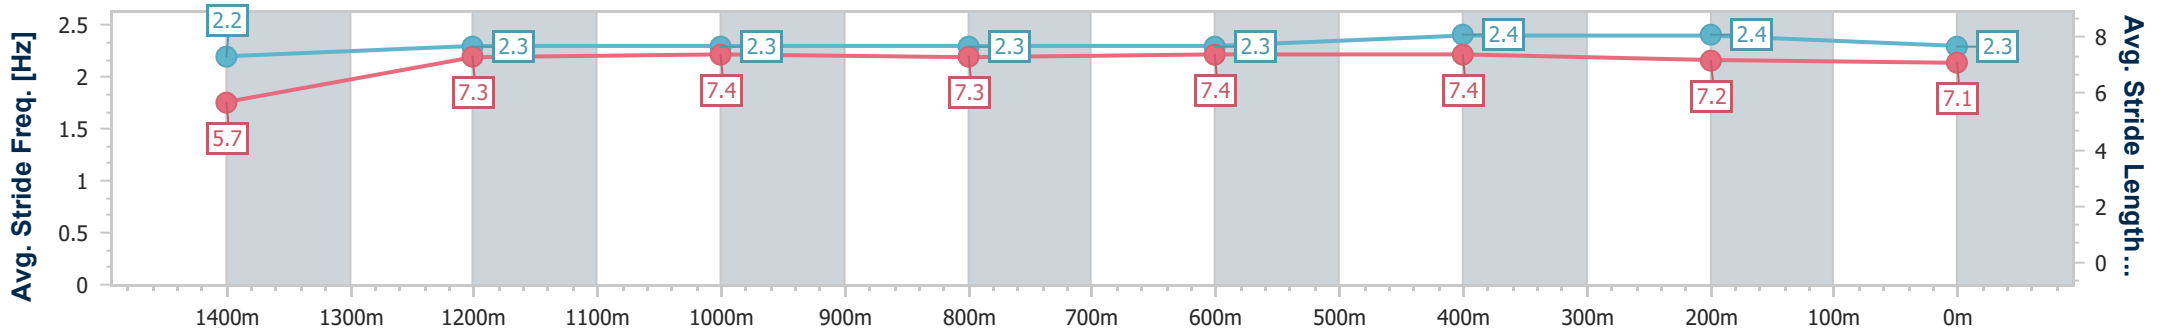

- [] Ranking at each section and finish
- .-.- No data available at this section
- NA No data available

Horse/Jockey Name	Valley Of Dreams
Final Rank	3
Fastest Section Time (Section)	0:09.43 (Overall)
Top Speed [km/h] (Section)	65.2 (600m)
Race State	Finished

Ipswich QLD Professional
 Race 1: FOLLOW @IPSWICHTURFCLUB Class 4 Handicap - 1520m

07 December 2022 - 14:13

Track Rating: Good 4, Weather: Fine, Rail Position: +4m Entire Course

Section	Overall	1400m	1200m	1000m	800m	600m	400m	200m
Section Times	1:31.63 [3] (0:09.43)	1:22.20 [2] (0:11.69)	1:10.51 [3] (0:11.61)	0:58.90 [3] (0:12.03)	0:46.87 [4] (0:11.62)	0:35.25 [4] (0:11.22)	0:24.03 [3] (0:11.72)	0:12.31 [3] (0:12.31)
Average Speed [km/h]	45.8	61.8	61.5	59.6	62.0	64.5	61.7	58.5
Top Speed [km/h]	61.4	62.5	62.7	60.9	65.0	65.2	63.2	60.5
Avg. Dist. to Rail [m]	2.3	0.6	1.7	1.6	0.3	1.5	1.9	3.2
Avg. Stride Freq. [Hz]	2.2	2.3	2.3	2.3	2.3	2.4	2.4	2.3
Avg. Stride Length [m]	5.7	7.3	7.4	7.3	7.4	7.4	7.2	7.1