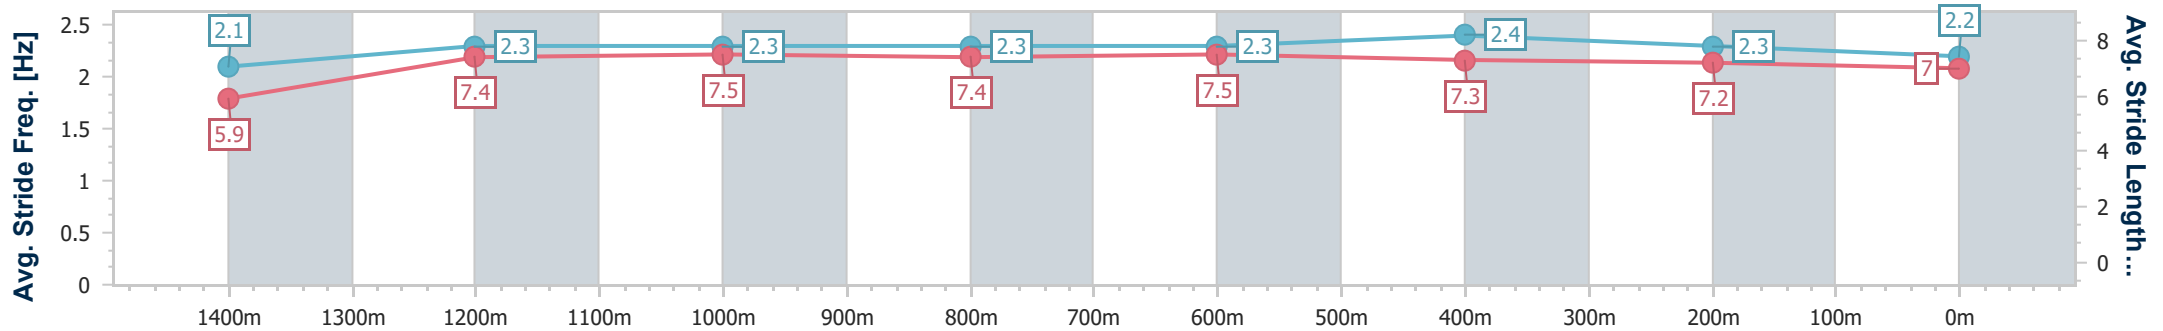

Ipswich QLD Professional
 Race 1: FOLLOW @IPSWICHTURFCLUB Class 4 Handicap - 1520m

07 December 2022 - 14:13

Track Rating: Good 4, Weather: Fine, Rail Position: +4m Entire Course

Section	Overall	1400m	1200m	1000m	800m	600m	400m	200m
Section Times	1:32.46 [4] (0:09.57)	1:22.89 [4] (0:11.79)	1:11.10 [4] (0:11.65)	0:59.45 [5] (0:11.99)	0:47.46 [5] (0:11.65)	0:35.81 [5] (0:11.26)	0:24.55 [4] (0:12.12)	0:12.43 [5] (0:12.43)
Average Speed [km/h]	45.2	61.4	61.5	59.8	61.4	64.0	59.6	58.0
Top Speed [km/h]	60.9	63.8	63.5	61.6	64.3	65.9	61.6	59.5
Avg. Dist. to Rail [m]	3.9	1.1	1.1	1.8	1.5	0.7	1.2	1.4
Avg. Stride Freq. [Hz]	2.1	2.3	2.2	2.2	2.2	2.3	2.2	2.2
Avg. Stride Length [m]	5.9	7.5	7.6	7.7	7.7	7.7	7.4	7.2

- [] Ranking at each section and finish
- .-.- No data available at this section
- NA No data available

Horse/Jockey Name	Du Maurier
Final Rank	5
Fastest Section Time (Section)	0:09.90 (Overall)
Top Speed [km/h] (Section)	64.3 (800m)
Race State	Finished

Ipswich QLD Professional
 Race 1: FOLLOW @IPSWICHTURFCLUB Class 4 Handicap - 1520m

07 December 2022 - 14:13

Track Rating: Good 4, Weather: Fine, Rail Position: +4m Entire Course

Section	Overall	1400m	1200m	1000m	800m	600m	400m	200m
Section Times	1:32.71 [5] (0:09.90)	1:22.81 [5] (0:11.55)	1:11.26 [5] (0:11.29)	0:59.97 [3] (0:11.90)	0:48.07 [3] (0:11.70)	0:36.37 [3] (0:11.57)	0:24.80 [5] (0:12.09)	0:12.71 [4] (0:12.71)
Average Speed [km/h]	43.7	62.1	63.0	60.2	61.3	62.4	59.5	56.7
Top Speed [km/h]	61.6	62.9	64.0	61.5	64.3	63.8	60.6	59.1
Avg. Dist. to Rail [m]	2.1	0.8	2.8	2.4	1.0	0.7	0.3	0.5
Avg. Stride Freq. [Hz]	2.1	2.3	2.3	2.3	2.3	2.4	2.3	2.2
Avg. Stride Length [m]	5.9	7.4	7.5	7.4	7.5	7.3	7.2	7.0

- [] Ranking at each section and finish
- .-.- No data available at this section
- NA No data available