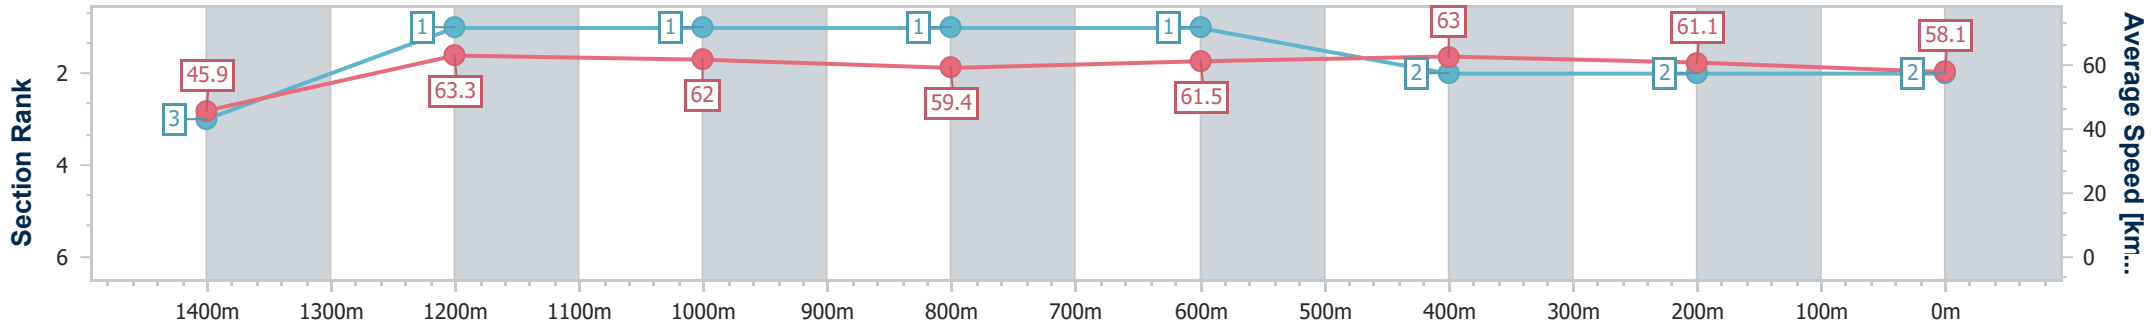

07 December 2022 - 14:13

Track Rating: Good 4, Weather: Fine, Rail Position: +4m Entire Course

Section	Overall	1400m	1200m	1000m	800m	600m	400m	200m
Section Times	1:31.39 [1] (0:09.44)	1:21.95 [1] (0:11.58)	1:10.37 [2] (0:11.59)	0:58.78 [2] (0:12.02)	0:46.76 [2] (0:11.63)	0:35.13 [2] (0:11.29)	0:23.84 [1] (0:11.63)	0:12.21 [1] (0:12.21)
Average Speed [km/h]	45.6	62.0	61.5	59.7	61.7	63.9	61.9	59.0
Top Speed [km/h]	61.2	62.8	63.8	60.6	64.9	65.1	62.5	61.9
Avg. Dist. to Rail [m]	0.7	1.1	2.1	1.9	0.6	0.2	0.5	0.8
Avg. Stride Freq. [Hz]	2.3	2.4	2.3	2.3	2.3	2.4	2.4	2.3
Avg. Stride Length [m]	5.6	7.2	7.3	7.2	7.3	7.3	7.3	7.0

- [] Ranking at each section and finish
- .-.- No data available at this section
- NA No data available

Horse/Jockey Name	Hail To The Chief
Final Rank	2
Fastest Section Time (Section)	0:09.44 (Overall)
Top Speed [km/h] (Section)	65.1 (1200m)
Race State	Finished

Ipswich QLD Professional
 Race 1: FOLLOW @IPSWICHTURFCLUB Class 4 Handicap - 1520m

07 December 2022 - 14:13

Track Rating: Good 4, Weather: Fine, Rail Position: +4m Entire Course

Section	Overall	1400m	1200m	1000m	800m	600m	400m	200m
Section Times	1:31.63 [2] (0:09.44)	1:22.19 [3] (0:11.43)	1:10.76 [1] (0:11.49)	0:59.27 [1] (0:12.05)	0:47.22 [1] (0:11.66)	0:35.56 [1] (0:11.40)	0:24.16 [2] (0:11.76)	0:12.40 [2] (0:12.40)
Average Speed [km/h]	45.9	63.3	62.0	59.4	61.5	63.0	61.1	58.1
Top Speed [km/h]	62.9	65.1	65.1	60.3	63.6	63.7	62.3	60.5
Avg. Dist. to Rail [m]	3.6	1.7	2.5	2.1	0.9	0.2	0.5	0.7
Avg. Stride Freq. [Hz]	2.3	2.3	2.2	2.2	2.2	2.3	2.3	2.2
Avg. Stride Length [m]	5.7	7.7	7.7	7.6	7.7	7.7	7.5	7.3