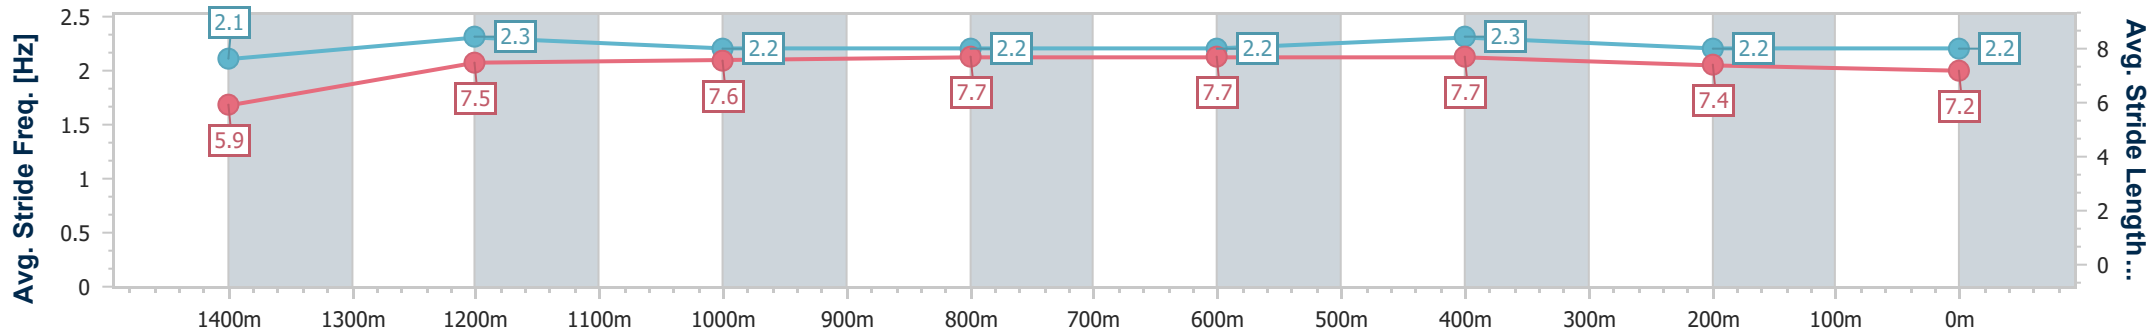

Ipswich QLD Professional
 Race 1: FOLLOW @IPSWICHTURFCLUB Class 4 Handicap - 1520m

07 December 2022 - 14:13

Track Rating: Good 4, Weather: Fine, Rail Position: +4m Entire Course

Section	Overall	1400m	1200m	1000m	800m	600m	400m	200m
Section Times	1:31.63 [3] (0:09.43)	1:22.20 [2] (0:11.69)	1:10.51 [3] (0:11.61)	0:58.90 [3] (0:12.03)	0:46.87 [4] (0:11.62)	0:35.25 [4] (0:11.22)	0:24.03 [3] (0:11.72)	0:12.31 [3] (0:12.31)
Average Speed [km/h]	45.8	61.8	61.5	59.6	62.0	64.5	61.7	58.5
Top Speed [km/h]	61.4	62.5	62.7	60.9	65.0	65.2	63.2	60.5
Avg. Dist. to Rail [m]	2.3	0.6	1.7	1.6	0.3	1.5	1.9	3.2
Avg. Stride Freq. [Hz]	2.2	2.3	2.3	2.3	2.3	2.4	2.4	2.3
Avg. Stride Length [m]	5.7	7.3	7.4	7.3	7.4	7.4	7.2	7.1

- [] Ranking at each section and finish
- .-.- No data available at this section
- NA No data available

Horse/Jockey Name	Le Heros
Final Rank	4
Fastest Section Time (Section)	0:09.57 (Overall)
Top Speed [km/h] (Section)	65.9 (600m)
Race State	Finished

Ipswich QLD Professional
 Race 1: FOLLOW @IPSWICHTURFCLUB Class 4 Handicap - 1520m

07 December 2022 - 14:13

Track Rating: Good 4, Weather: Fine, Rail Position: +4m Entire Course

Section	Overall	1400m	1200m	1000m	800m	600m	400m	200m
Section Times	1:32.46 [4] (0:09.57)	1:22.89 [4] (0:11.79)	1:11.10 [4] (0:11.65)	0:59.45 [5] (0:11.99)	0:47.46 [5] (0:11.65)	0:35.81 [5] (0:11.26)	0:24.55 [4] (0:12.12)	0:12.43 [5] (0:12.43)
Average Speed [km/h]	45.2	61.4	61.5	59.8	61.4	64.0	59.6	58.0
Top Speed [km/h]	60.9	63.8	63.5	61.6	64.3	65.9	61.6	59.5
Avg. Dist. to Rail [m]	3.9	1.1	1.1	1.8	1.5	0.7	1.2	1.4
Avg. Stride Freq. [Hz]	2.1	2.3	2.2	2.2	2.2	2.3	2.2	2.2
Avg. Stride Length [m]	5.9	7.5	7.6	7.7	7.7	7.7	7.4	7.2