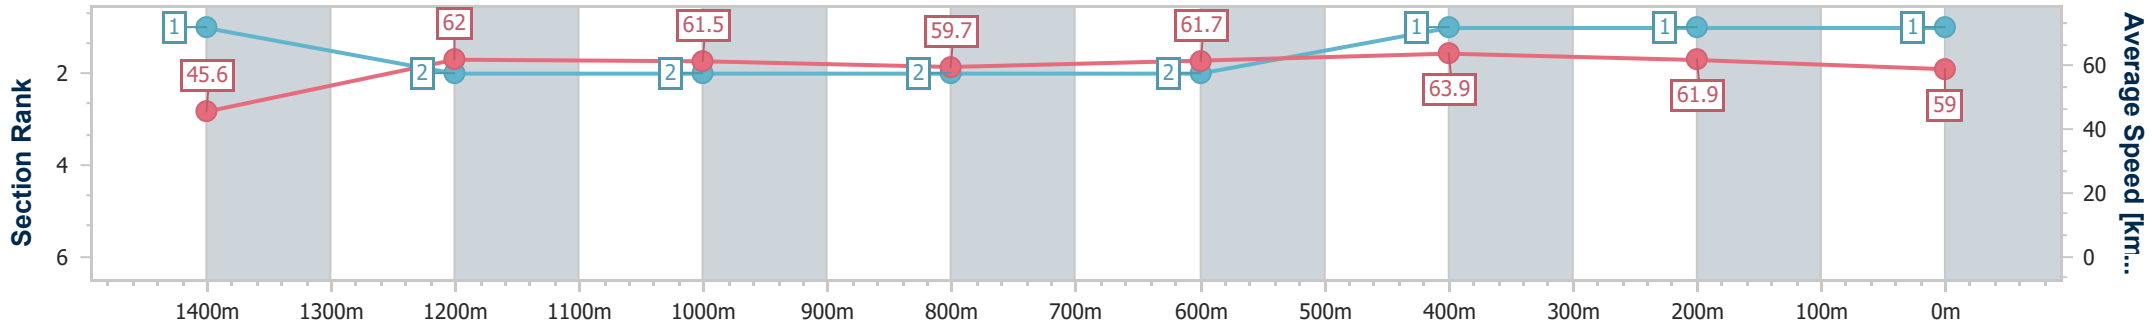

Scratched: Dreamseeker (#6)

Horse/Jockey Name	Torbreck
Final Rank	1
Fastest Section Time (Section)	0:09.44 (Overall)
Top Speed [km/h] (Section)	65.1 (600m)
Race State	Finished

Ipswich QLD Professional
 Race 1: FOLLOW @IPSWICHTURFCLUB Class 4 Handicap - 1520m

07 December 2022 - 14:13

Track Rating: Good 4, Weather: Fine, Rail Position: +4m Entire Course

Section	Overall	1400m	1200m	1000m	800m	600m	400m	200m
Section Times	1:31.39 [1] (0:09.44)	1:21.95 [1] (0:11.58)	1:10.37 [2] (0:11.59)	0:58.78 [2] (0:12.02)	0:46.76 [2] (0:11.63)	0:35.13 [2] (0:11.29)	0:23.84 [1] (0:11.63)	0:12.21 [1] (0:12.21)
Average Speed [km/h]	45.6	62.0	61.5	59.7	61.7	63.9	61.9	59.0
Top Speed [km/h]	61.2	62.8	63.8	60.6	64.9	65.1	62.5	61.9
Avg. Dist. to Rail [m]	0.7	1.1	2.1	1.9	0.6	0.2	0.5	0.8
Avg. Stride Freq. [Hz]	2.3	2.4	2.3	2.3	2.3	2.4	2.4	2.3
Avg. Stride Length [m]	5.6	7.2	7.3	7.2	7.3	7.3	7.3	7.0