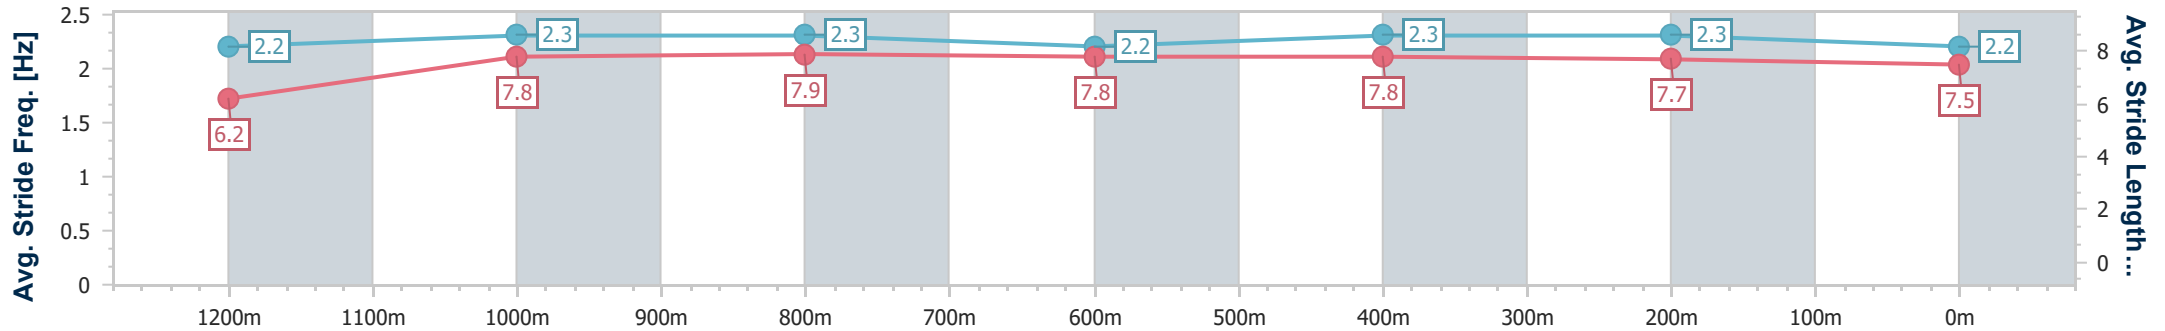

Horse/Jockey Name	Ramoka
Final Rank	1
Fastest Section Time (Section)	0:11.01 (1200m)
Top Speed [km/h] (Section)	66.6 (1000m)
Race State	Finished

Aquis Park Gold Coast QLD Professional
Race 7: ABC BUILDING ONE TEAM RATINGS BAND 0 - 58
Handicap - 1350m

03 December 2022 - 16:10

Track Rating: Good 4, Weather: Overcast, Rail Position: +2m 950-350m C/way

Section	Overall	1200m	1000m	800m	600m	400m	200m
Section Times	1:19.54 [1] (0:11.14)	1:08.40 [6] (0:11.01)	0:57.39 [6] (0:11.08)	0:46.31 [4] (0:11.35)	0:34.96 [4] (0:11.31)	0:23.65 [2] (0:11.57)	0:12.08 [1] (0:12.08)
Average Speed [km/h]	48.5	65.3	65.2	63.8	64.6	62.6	59.5
Top Speed [km/h]	64.1	66.5	66.6	65.0	65.8	63.7	61.4
Avg. Dist. to Rail [m]	1.9	0.4	0.9	1.6	2.6	6.9	10.1
Avg. Stride Freq. [Hz]	2.2	2.3	2.3	2.2	2.3	2.3	2.2
Avg. Stride Length [m]	6.2	7.8	7.9	7.8	7.8	7.7	7.5

- [ ] Ranking at each section and finish
- -.-.- No data available at this section
- NA No data available