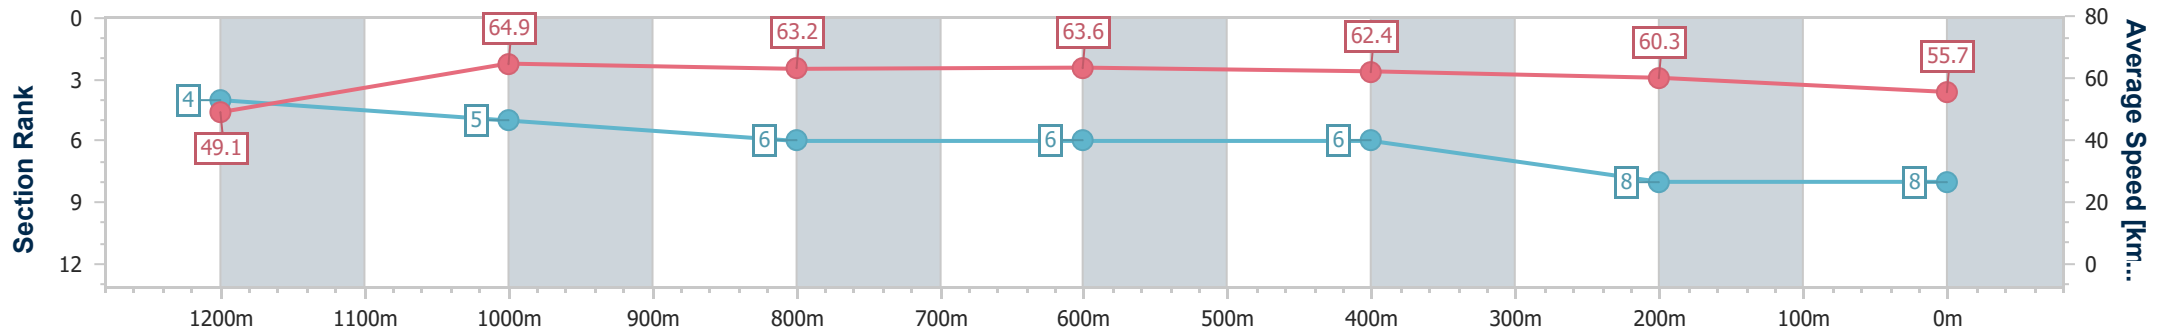

Horse/Jockey Name	Clear The Bill
Final Rank	8
Fastest Section Time (Section)	0:11.02 (Overall)
Top Speed [km/h] (Section)	65.9 (Overall)
Race State	Finished

Aquis Park Gold Coast QLD Professional
Race 7: ABC BUILDING ONE TEAM RATINGS BAND 0 - 58
Handicap - 1350m

03 December 2022 - 16:10

Track Rating: Good 4, Weather: Overcast, Rail Position: +2m 950-350m C/way

Section	Overall	1200m	1000m	800m	600m	400m	200m
Section Times	1:21.16 [8] (0:11.02)	1:10.14 [4] (0:11.09)	0:59.05 [5] (0:11.37)	0:47.68 [6] (0:11.28)	0:36.40 [6] (0:11.49)	0:24.91 [6] (0:11.99)	0:12.92 [8] (0:12.92)
Average Speed [km/h]	49.1	64.9	63.2	63.6	62.4	60.3	55.7
Top Speed [km/h]	65.9	65.8	65.2	64.9	63.7	62.3	58.7
Avg. Dist. to Rail [m]	6.3	0.6	0.4	0.9	0.8	5.3	8.6
Avg. Stride Freq. [Hz]	2.4	2.5	2.4	2.4	2.4	2.4	2.3
Avg. Stride Length [m]	5.8	7.1	7.2	7.4	7.2	7.2	6.9

- [ ] Ranking at each section and finish
- -.-.- No data available at this section
- NA No data available