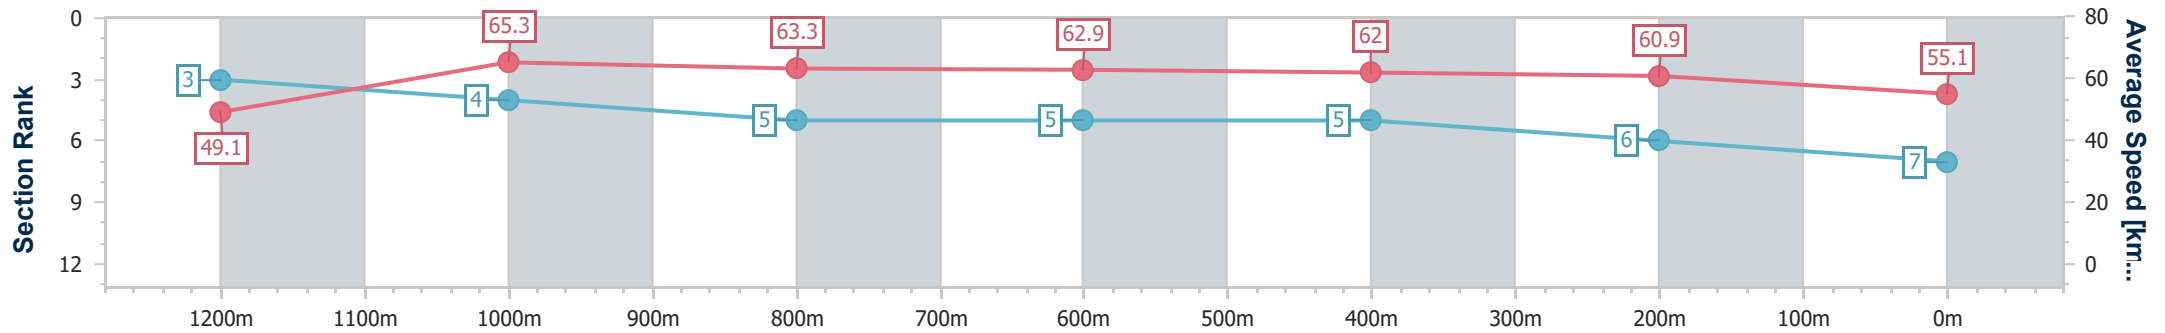

Horse/Jockey Name	Top Babe
Final Rank	7
Fastest Section Time (Section)	0:11.02 (Overall)
Top Speed [km/h] (Section)	66.0 (1200m)
Race State	Finished

Aquis Park Gold Coast QLD Professional
Race 7: ABC BUILDING ONE TEAM RATINGS BAND 0 - 58
Handicap - 1350m

03 December 2022 - 16:10

Track Rating: Good 4, Weather: Overcast, Rail Position: +2m 950-350m C/way

Section	Overall	1200m	1000m	800m	600m	400m	200m
Section Times	1:21.12 [7] (0:11.02)	1:10.10 [3] (0:11.05)	0:59.05 [4] (0:11.26)	0:47.79 [5] (0:11.36)	0:36.43 [5] (0:11.52)	0:24.91 [5] (0:11.86)	0:13.05 [6] (0:13.05)
Average Speed [km/h]	49.1	65.3	63.3	62.9	62.0	60.9	55.1
Top Speed [km/h]	65.1	66.0	65.0	64.8	65.1	62.3	57.8
Avg. Dist. to Rail [m]	3.4	1.6	1.7	1.5	1.1	1.6	3.2
Avg. Stride Freq. [Hz]	2.2	2.4	2.4	2.3	2.4	2.3	2.2
Avg. Stride Length [m]	6.1	7.5	7.4	7.5	7.2	7.3	6.9

- [ ] Ranking at each section and finish
- -.-.- No data available at this section
- NA No data available