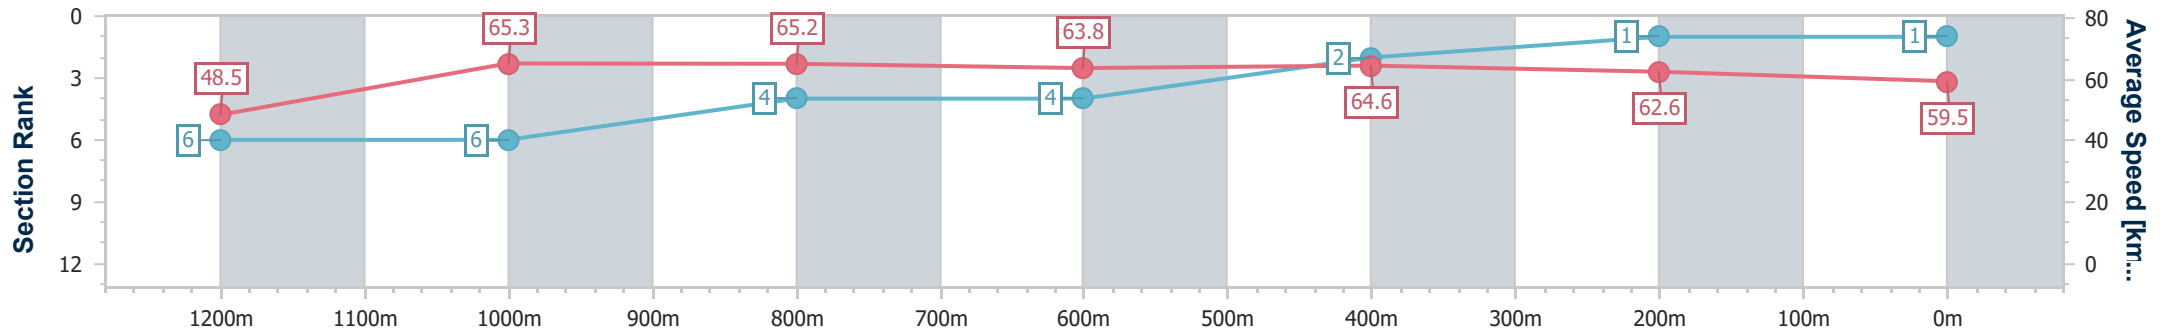

Horse/Jockey Name	Ramoka
Final Rank	1
Fastest Section Time (Section)	0:11.01 (1200m)
Top Speed [km/h] (Section)	66.6 (1000m)
Race State	Finished

Aquis Park Gold Coast QLD Professional
Race 7: ABC BUILDING ONE TEAM RATINGS BAND 0 - 58
Handicap - 1350m

03 December 2022 - 16:10

Track Rating: Good 4, Weather: Overcast, Rail Position: +2m 950-350m C/way

Section	Overall	1200m	1000m	800m	600m	400m	200m
Section Times	1:19.54 [1] (0:11.14)	1:08.40 [6] (0:11.01)	0:57.39 [6] (0:11.08)	0:46.31 [4] (0:11.35)	0:34.96 [4] (0:11.31)	0:23.65 [2] (0:11.57)	0:12.08 [1] (0:12.08)
Average Speed [km/h]	48.5	65.3	65.2	63.8	64.6	62.6	59.5
Top Speed [km/h]	64.1	66.5	66.6	65.0	65.8	63.7	61.4
Avg. Dist. to Rail [m]	1.9	0.4	0.9	1.6	2.6	6.9	10.1
Avg. Stride Freq. [Hz]	2.2	2.3	2.3	2.2	2.3	2.3	2.2
Avg. Stride Length [m]	6.2	7.8	7.9	7.8	7.8	7.7	7.5

- [ ] Ranking at each section and finish
- -.-.- No data available at this section
- NA No data available