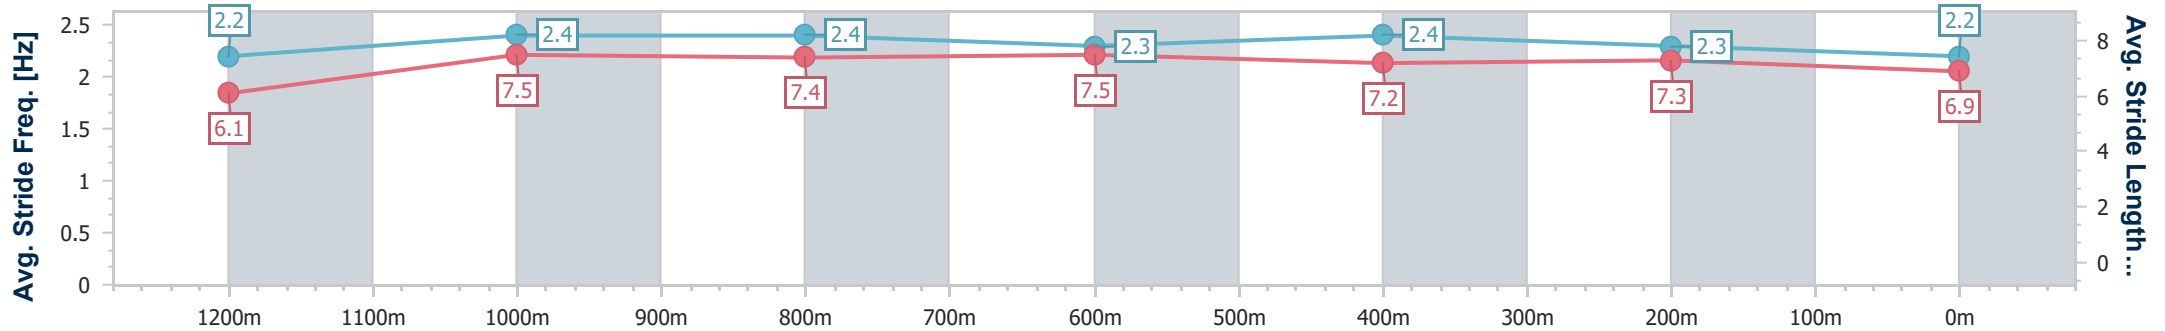

Horse/Jockey Name	Top Babe
Final Rank	7
Fastest Section Time (Section)	0:11.02 (Overall)
Top Speed [km/h] (Section)	66.0 (1200m)
Race State	Finished

Aquis Park Gold Coast QLD Professional
Race 7: ABC BUILDING ONE TEAM RATINGS BAND 0 - 58
Handicap - 1350m

03 December 2022 - 16:10

Track Rating: Good 4, Weather: Overcast, Rail Position: +2m 950-350m C/way

Section	Overall	1200m	1000m	800m	600m	400m	200m
Section Times	1:21.12 [7] (0:11.02)	1:10.10 [3] (0:11.05)	0:59.05 [4] (0:11.26)	0:47.79 [5] (0:11.36)	0:36.43 [5] (0:11.52)	0:24.91 [5] (0:11.86)	0:13.05 [6] (0:13.05)
Average Speed [km/h]	49.1	65.3	63.3	62.9	62.0	60.9	55.1
Top Speed [km/h]	65.1	66.0	65.0	64.8	65.1	62.3	57.8
Avg. Dist. to Rail [m]	3.4	1.6	1.7	1.5	1.1	1.6	3.2
Avg. Stride Freq. [Hz]	2.2	2.4	2.4	2.3	2.4	2.3	2.2
Avg. Stride Length [m]	6.1	7.5	7.4	7.5	7.2	7.3	6.9

- [ ] Ranking at each section and finish
- -.-.- No data available at this section
- NA No data available