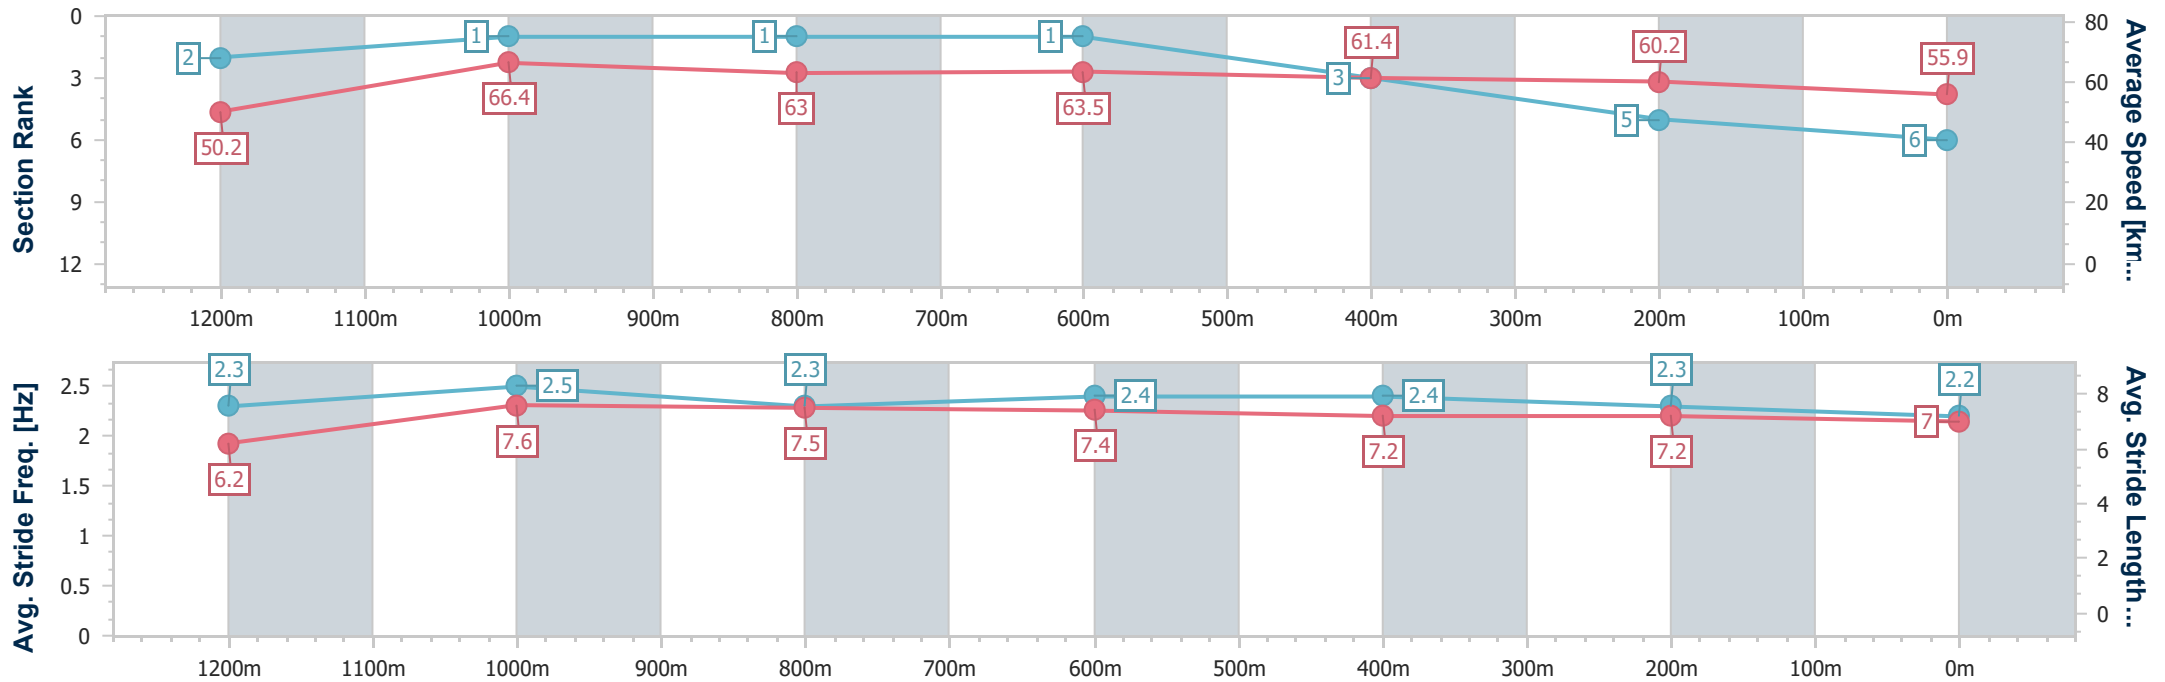

Section	Overall	1200m	1000m	800m	600m	400m	200m
Section Times	1:20.36 [5] (0:11.46)	1:08.90 [8] (0:11.17)	0:57.73 [8] (0:11.21)	0:46.52 [9] (0:11.12)	0:35.40 [9] (0:11.47)	0:23.93 [9] (0:11.81)	0:12.12 [9] (0:12.12)
Average Speed [km/h]	47.1	64.5	64.2	64.3	62.8	61.3	59.4
Top Speed [km/h]	62.8	66.5	66.0	66.2	64.5	63.6	62.3
Avg. Dist. to Rail [m]	7.1	1.2	0.4	1.0	0.5	6.3	9.7
Avg. Stride Freq. [Hz]	2.3	2.5	2.5	2.4	2.4	2.4	2.4
Avg. Stride Length [m]	5.8	7.3	7.1	7.3	7.1	7.1	6.9

- [ ] Ranking at each section and finish
- .-.- No data available at this section
- NA No data available

Horse/Jockey Name	Xuannu
Final Rank	6
Fastest Section Time (Section)	0:10.77 (Overall)
Top Speed [km/h] (Section)	67.9 (1200m)
Race State	Finished

Section	Overall	1200m	1000m	800m	600m	400m	200m
Section Times	1:20.78 [6] (0:10.77)	1:10.01 [2] (0:10.85)	0:59.16 [1] (0:11.32)	0:47.84 [1] (0:11.30)	0:36.54 [1] (0:11.68)	0:24.86 [3] (0:11.98)	0:12.88 [5] (0:12.88)
Average Speed [km/h]	50.2	66.4	63.0	63.5	61.4	60.2	55.9
Top Speed [km/h]	66.9	67.9	64.4	65.1	63.0	62.1	59.3
Avg. Dist. to Rail [m]	4.9	1.5	1.3	1.0	0.6	3.4	4.4
Avg. Stride Freq. [Hz]	2.3	2.5	2.3	2.4	2.4	2.3	2.2
Avg. Stride Length [m]	6.2	7.6	7.5	7.4	7.2	7.2	7.0