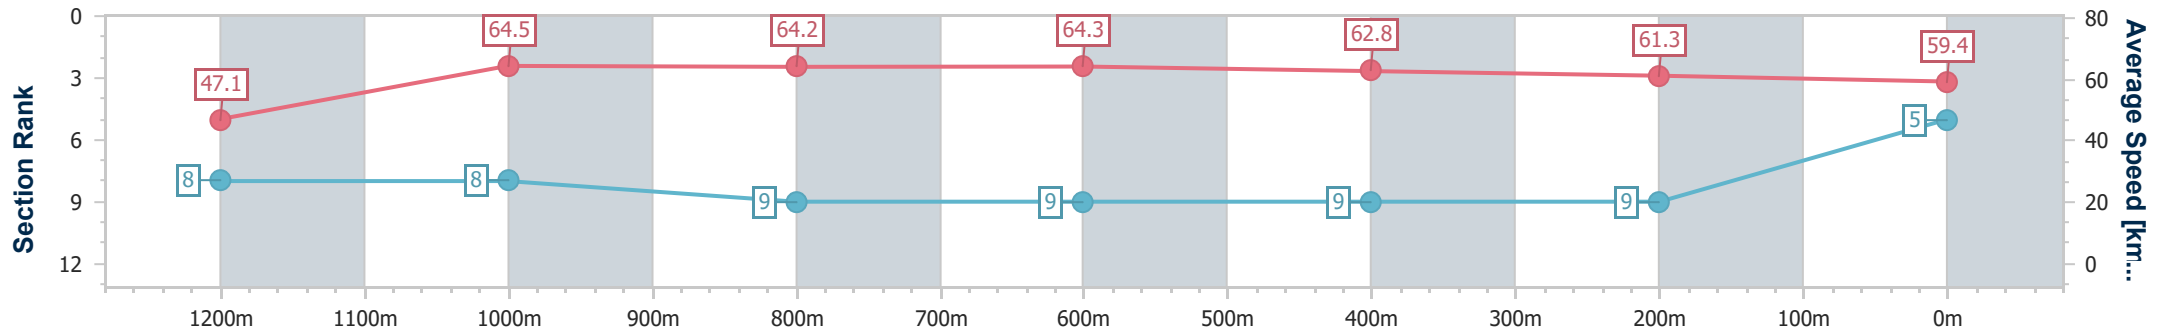

Horse/Jockey Name	Skilled Artist
Final Rank	5
Fastest Section Time (Section)	0:11.12 (800m)
Top Speed [km/h] (Section)	66.5 (1200m)
Race State	Finished

Aquis Park Gold Coast QLD Professional
Race 7: ABC BUILDING ONE TEAM RATINGS BAND 0 - 58
Handicap - 1350m

03 December 2022 - 16:10

Track Rating: Good 4, Weather: Overcast, Rail Position: +2m 950-350m C/way

Section	Overall	1200m	1000m	800m	600m	400m	200m
Section Times	1:20.36 [5] (0:11.46)	1:08.90 [8] (0:11.17)	0:57.73 [8] (0:11.21)	0:46.52 [9] (0:11.12)	0:35.40 [9] (0:11.47)	0:23.93 [9] (0:11.81)	0:12.12 [9] (0:12.12)
Average Speed [km/h]	47.1	64.5	64.2	64.3	62.8	61.3	59.4
Top Speed [km/h]	62.8	66.5	66.0	66.2	64.5	63.6	62.3
Avg. Dist. to Rail [m]	7.1	1.2	0.4	1.0	0.5	6.3	9.7
Avg. Stride Freq. [Hz]	2.3	2.5	2.5	2.4	2.4	2.4	2.4
Avg. Stride Length [m]	5.8	7.3	7.1	7.3	7.1	7.1	6.9

- [ ] Ranking at each section and finish
- -.-.- No data available at this section
- NA No data available