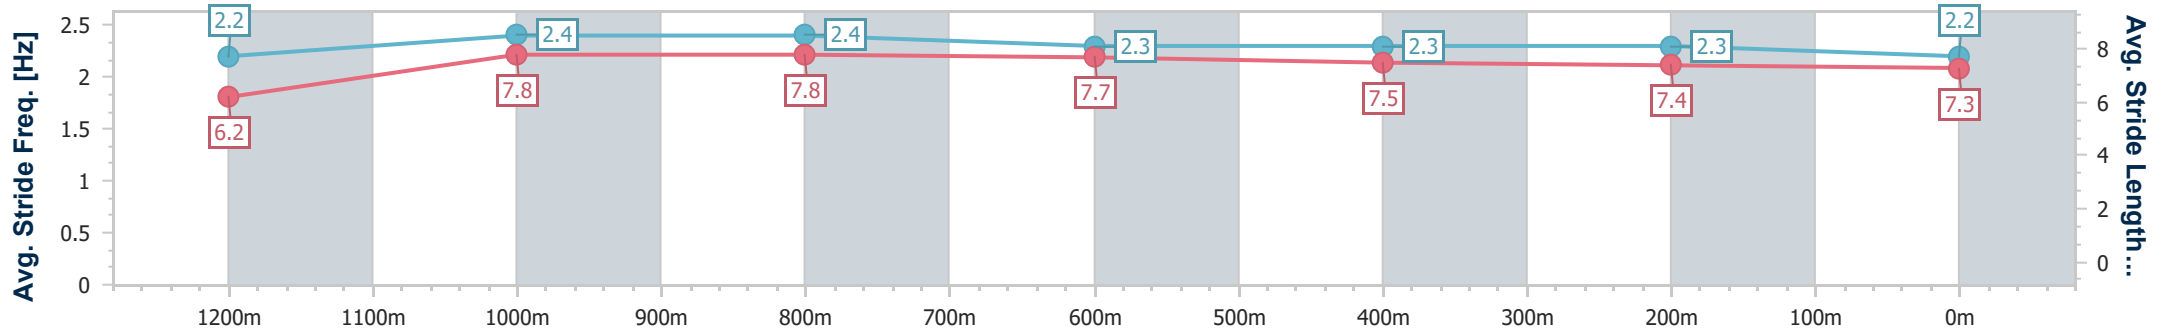

Horse/Jockey Name	Federal Agent
Final Rank	4
Fastest Section Time (Section)	0:10.80 (1200m)
Top Speed [km/h] (Section)	67.5 (1000m)
Race State	Finished

Aquis Park Gold Coast QLD Professional
Race 7: ABC BUILDING ONE TEAM RATINGS BAND 0 - 58
Handicap - 1350m

03 December 2022 - 16:10

Track Rating: Good 4, Weather: Overcast, Rail Position: +2m 950-350m C/way

Section	Overall	1200m	1000m	800m	600m	400m	200m
Section Times	1:20.20 [4] (0:11.27)	1:08.93 [7] (0:10.80)	0:58.13 [3] (0:10.96)	0:47.17 [2] (0:11.32)	0:35.85 [1] (0:11.57)	0:24.28 [1] (0:11.92)	0:12.36 [4] (0:12.36)
Average Speed [km/h]	47.9	66.8	66.5	63.7	62.3	60.5	58.3
Top Speed [km/h]	66.9	67.5	67.5	65.4	63.2	61.7	60.1
Avg. Dist. to Rail [m]	5.5	0.9	2.2	1.0	0.2	4.3	6.5
Avg. Stride Freq. [Hz]	2.2	2.4	2.4	2.3	2.3	2.3	2.2
Avg. Stride Length [m]	6.2	7.8	7.8	7.7	7.5	7.4	7.3

- [ ] Ranking at each section and finish
- -.-.- No data available at this section
- NA No data available