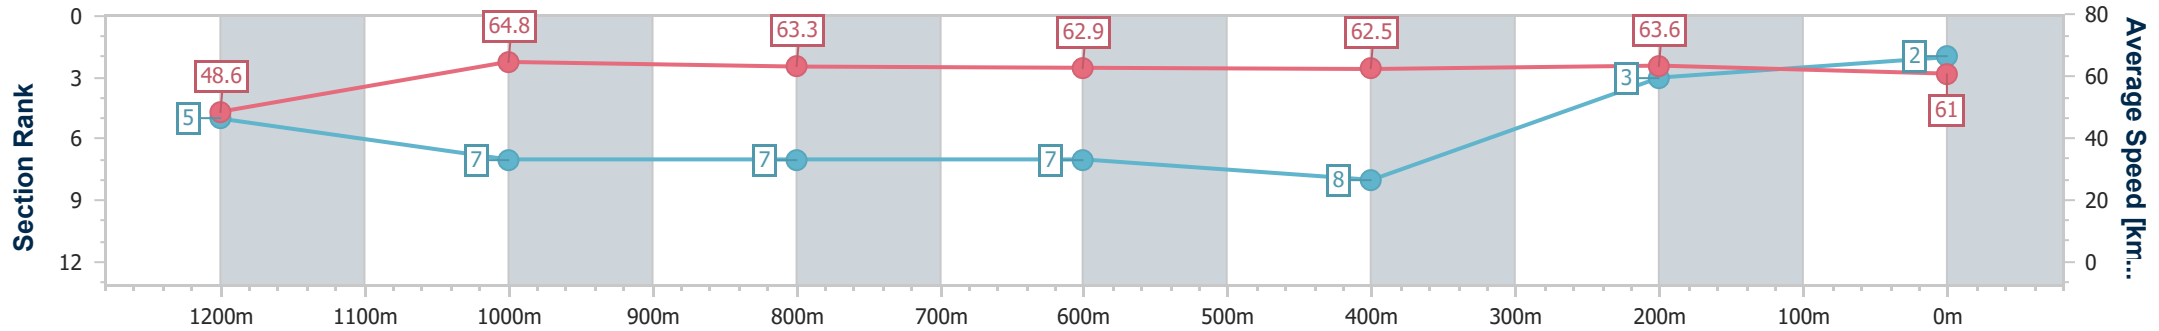

Horse/Jockey Name	Gracie Blue
Final Rank	2
Fastest Section Time (Section)	0:11.11 (1200m)
Top Speed [km/h] (Section)	65.6 (1200m)
Race State	Finished

Aquis Park Gold Coast QLD Professional
Race 7: ABC BUILDING ONE TEAM RATINGS BAND 0 - 58
Handicap - 1350m

03 December 2022 - 16:10

Track Rating: Good 4, Weather: Overcast, Rail Position: +2m 950-350m C/way

Section	Overall	1200m	1000m	800m	600m	400m	200m							
Section Times	1:19.56 [2] (0:11.13)	1:08.43 [5] (0:11.11)	0:57.32 [7] (0:11.29)	0:46.03 [7] (0:11.41)	0:34.62 [7] (0:11.48)	0:23.14 [8] (0:11.33)	0:11.81 [3] (0:11.81)							
Average Speed [km/h]	48.6	64.8	63.3	62.9	62.5	63.6	61.0							
Top Speed [km/h]	64.1	65.6	64.4	64.3	64.0	64.6	63.6							
Avg. Dist. to Rail [m]	1.0	1.1	1.0	0.8	0.7	0.7	1.9							
Avg. Stride Freq. [Hz]	2.2	2.4	2.4	2.3	2.3	2.4	2.4							
Avg. Stride Length [m]	6.1	7.5	7.5	7.6	7.4	7.3	7.1							

- [ ] Ranking at each section and finish
- -.-.- No data available at this section
- NA No data available