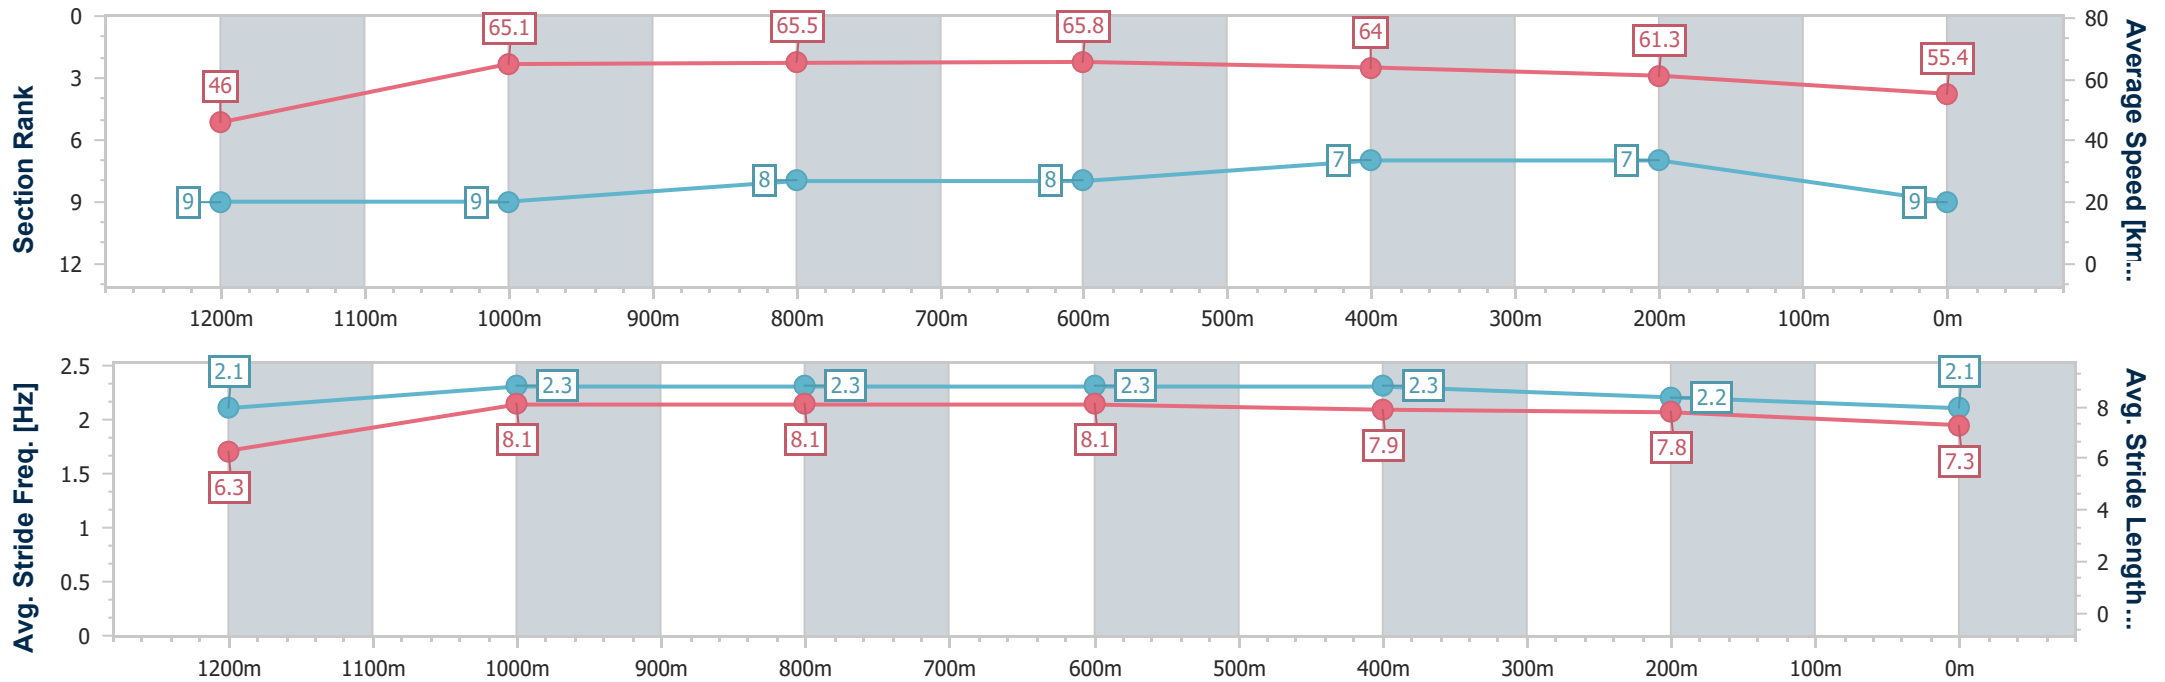

Horse/Jockey Name	Russian Romeo
Final Rank	9
Fastest Section Time (Section)	0:11.07 (1200m)
Top Speed [km/h] (Section)	66.7 (800m)
Race State	Finished

Aquis Park Gold Coast QLD Professional
Race 7: ABC BUILDING ONE TEAM RATINGS BAND 0 - 58
Handicap - 1350m

03 December 2022 - 16:10

Track Rating: Good 4, Weather: Overcast, Rail Position: +2m 950-350m C/way

Section	Overall	1200m	1000m	800m	600m	400m	200m
Section Times	1:21.22 [9] (0:11.73)	1:09.49 [9] (0:11.07)	0:58.42 [9] (0:11.09)	0:47.33 [8] (0:11.08)	0:36.25 [8] (0:11.44)	0:24.81 [7] (0:11.82)	0:12.99 [7] (0:12.99)
Average Speed [km/h]	46.0	65.1	65.5	65.8	64.0	61.3	55.4
Top Speed [km/h]	62.2	66.1	66.2	66.7	64.6	62.9	58.7
Avg. Dist. to Rail [m]	7.4	1.2	1.8	3.4	3.1	8.4	13.0
Avg. Stride Freq. [Hz]	2.1	2.3	2.3	2.3	2.3	2.2	2.1
Avg. Stride Length [m]	6.3	8.1	8.1	8.1	7.9	7.8	7.3

- [ ] Ranking at each section and finish
- -.-.- No data available at this section
- NA No data available