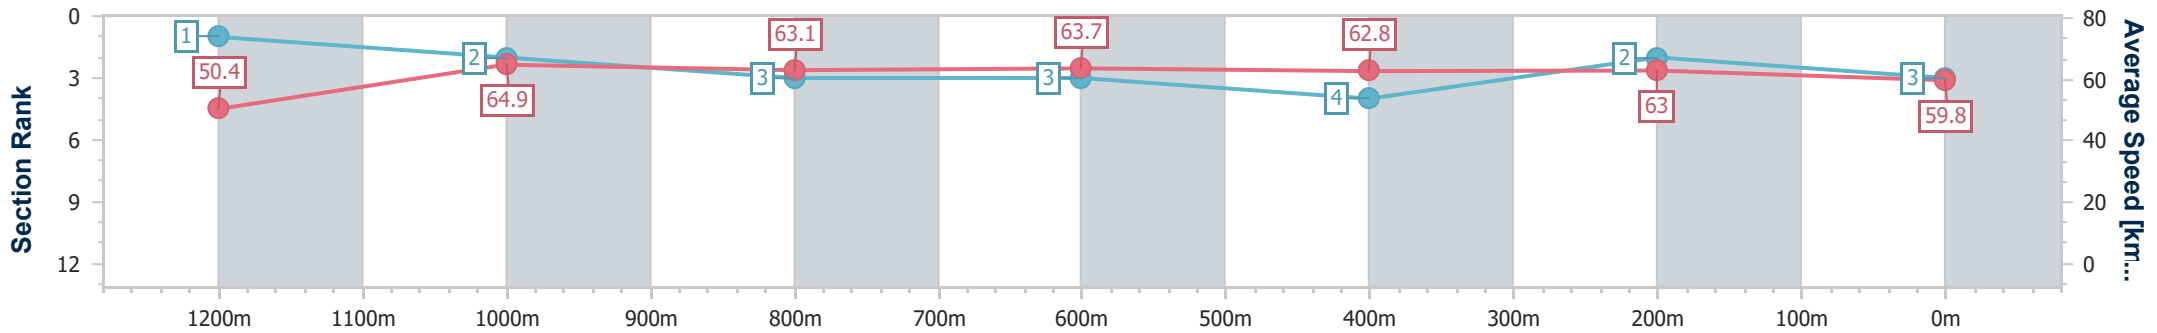

Horse/Jockey Name	Pixie Magic
Final Rank	3
Fastest Section Time (Section)	0:10.73 (Overall)
Top Speed [km/h] (Section)	66.9 (1200m)
Race State	Finished

Aquis Park Gold Coast QLD Professional
Race 7: ABC BUILDING ONE TEAM RATINGS BAND 0 - 58
Handicap - 1350m

03 December 2022 - 16:10

Track Rating: Good 4, Weather: Overcast, Rail Position: +2m 950-350m C/way

Section	Overall	1200m	1000m	800m	600m	400m	200m
Section Times	1:19.62 [3] (0:10.73)	1:08.89 [1] (0:11.10)	0:57.79 [2] (0:11.39)	0:46.40 [3] (0:11.34)	0:35.06 [3] (0:11.53)	0:23.53 [4] (0:11.48)	0:12.05 [2] (0:12.05)
Average Speed [km/h]	50.4	64.9	63.1	63.7	62.8	63.0	59.8
Top Speed [km/h]	65.9	66.9	64.1	64.3	63.6	64.2	62.5
Avg. Dist. to Rail [m]	8.7	1.6	0.9	0.8	1.2	7.7	11.5
Avg. Stride Freq. [Hz]	2.4	2.5	2.5	2.5	2.4	2.4	2.4
Avg. Stride Length [m]	5.9	7.2	7.1	7.2	7.2	7.2	7.0

- [ ] Ranking at each section and finish
- -.-.- No data available at this section
- NA No data available