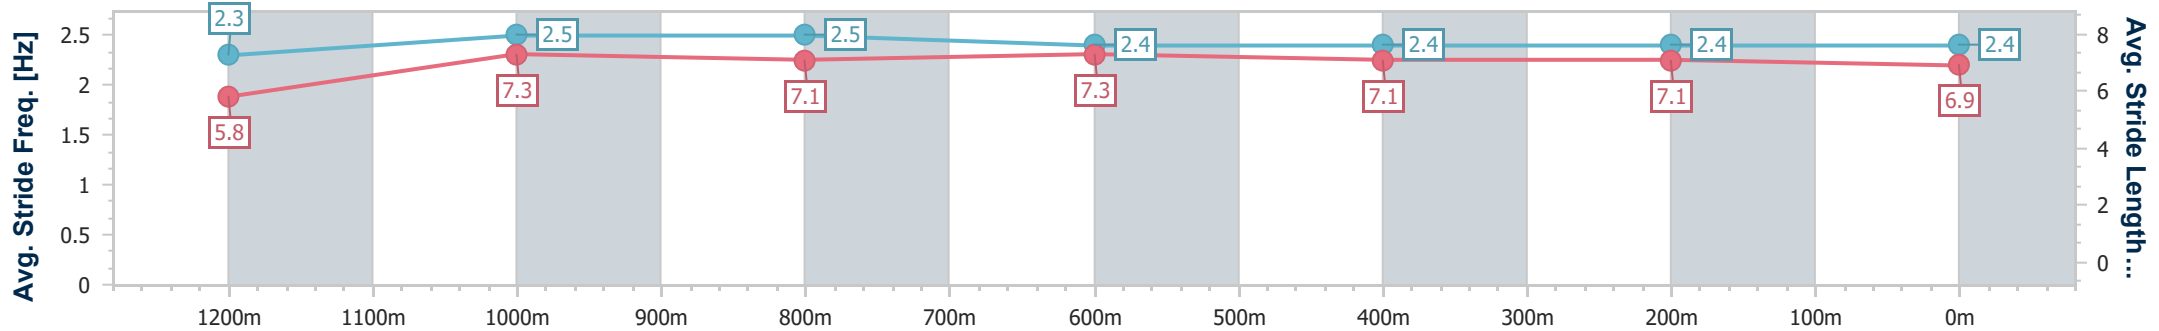

Horse/Jockey Name	Skilled Artist
Final Rank	5
Fastest Section Time (Section)	0:11.12 (800m)
Top Speed [km/h] (Section)	66.5 (1200m)
Race State	Finished

Aquis Park Gold Coast QLD Professional
Race 7: ABC BUILDING ONE TEAM RATINGS BAND 0 - 58
Handicap - 1350m

03 December 2022 - 16:10

Track Rating: Good 4, Weather: Overcast, Rail Position: +2m 950-350m C/way

Section	Overall	1200m	1000m	800m	600m	400m	200m
Section Times	1:20.36 [5] (0:11.46)	1:08.90 [8] (0:11.17)	0:57.73 [8] (0:11.21)	0:46.52 [9] (0:11.12)	0:35.40 [9] (0:11.47)	0:23.93 [9] (0:11.81)	0:12.12 [9] (0:12.12)
Average Speed [km/h]	47.1	64.5	64.2	64.3	62.8	61.3	59.4
Top Speed [km/h]	62.8	66.5	66.0	66.2	64.5	63.6	62.3
Avg. Dist. to Rail [m]	7.1	1.2	0.4	1.0	0.5	6.3	9.7
Avg. Stride Freq. [Hz]	2.3	2.5	2.5	2.4	2.4	2.4	2.4
Avg. Stride Length [m]	5.8	7.3	7.1	7.3	7.1	7.1	6.9

- [ ] Ranking at each section and finish
- -.-.- No data available at this section
- NA No data available