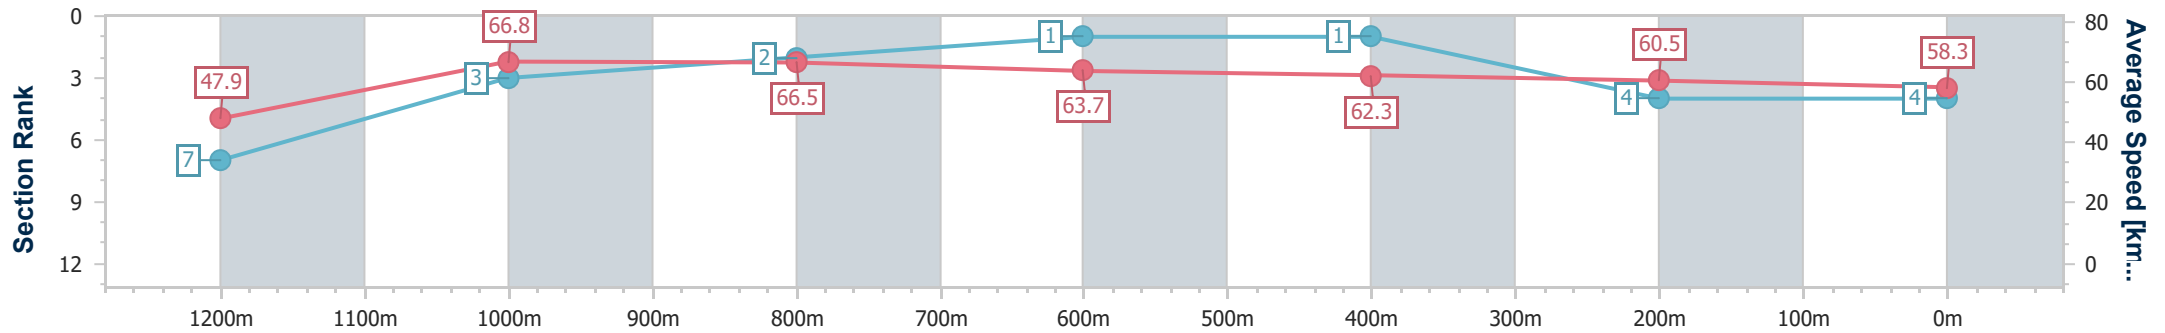

Horse/Jockey Name	Federal Agent
Final Rank	4
Fastest Section Time (Section)	0:10.80 (1200m)
Top Speed [km/h] (Section)	67.5 (1000m)
Race State	Finished

Aquis Park Gold Coast QLD Professional
Race 7: ABC BUILDING ONE TEAM RATINGS BAND 0 - 58
Handicap - 1350m

03 December 2022 - 16:10

Track Rating: Good 4, Weather: Overcast, Rail Position: +2m 950-350m C/way

Section	Overall	1200m	1000m	800m	600m	400m	200m
Section Times	1:20.20 [4] (0:11.27)	1:08.93 [7] (0:10.80)	0:58.13 [3] (0:10.96)	0:47.17 [2] (0:11.32)	0:35.85 [1] (0:11.57)	0:24.28 [1] (0:11.92)	0:12.36 [4] (0:12.36)
Average Speed [km/h]	47.9	66.8	66.5	63.7	62.3	60.5	58.3
Top Speed [km/h]	66.9	67.5	67.5	65.4	63.2	61.7	60.1
Avg. Dist. to Rail [m]	5.5	0.9	2.2	1.0	0.2	4.3	6.5
Avg. Stride Freq. [Hz]	2.2	2.4	2.4	2.3	2.3	2.3	2.2
Avg. Stride Length [m]	6.2	7.8	7.8	7.7	7.5	7.4	7.3

- [ ] Ranking at each section and finish
- -.-.- No data available at this section
- NA No data available