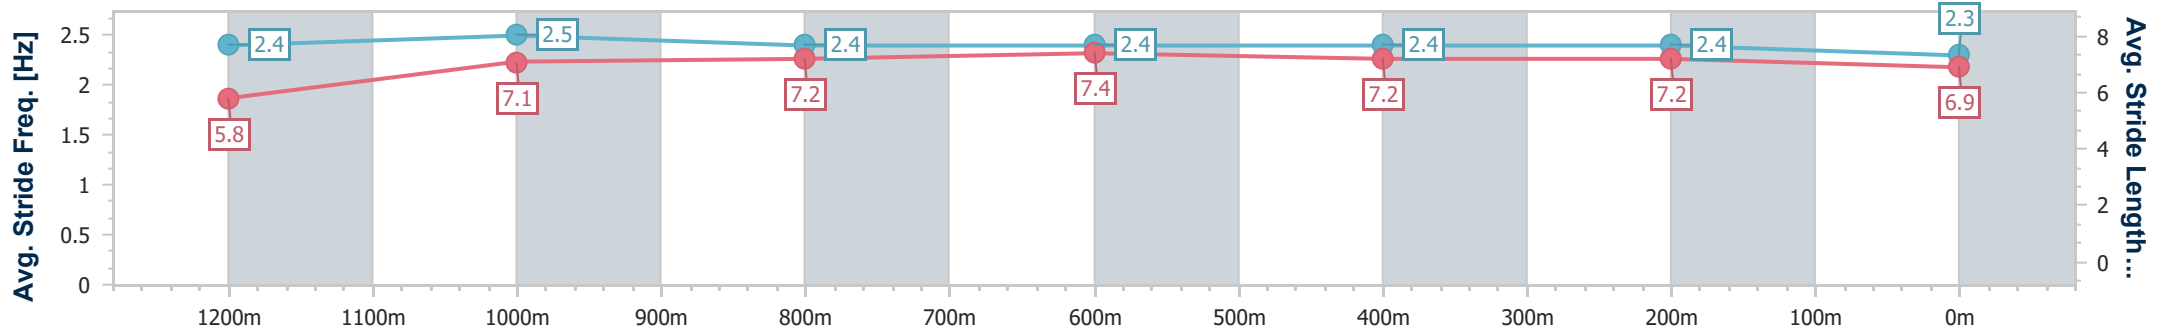

Horse/Jockey Name	Clear The Bill
Final Rank	8
Fastest Section Time (Section)	0:11.02 (Overall)
Top Speed [km/h] (Section)	65.9 (Overall)
Race State	Finished

Aquis Park Gold Coast QLD Professional
Race 7: ABC BUILDING ONE TEAM RATINGS BAND 0 - 58
Handicap - 1350m

03 December 2022 - 16:10

Track Rating: Good 4, Weather: Overcast, Rail Position: +2m 950-350m C/way

Section	Overall	1200m	1000m	800m	600m	400m	200m
Section Times	1:21.16 [8] (0:11.02)	1:10.14 [4] (0:11.09)	0:59.05 [5] (0:11.37)	0:47.68 [6] (0:11.28)	0:36.40 [6] (0:11.49)	0:24.91 [6] (0:11.99)	0:12.92 [8] (0:12.92)
Average Speed [km/h]	49.1	64.9	63.2	63.6	62.4	60.3	55.7
Top Speed [km/h]	65.9	65.8	65.2	64.9	63.7	62.3	58.7
Avg. Dist. to Rail [m]	6.3	0.6	0.4	0.9	0.8	5.3	8.6
Avg. Stride Freq. [Hz]	2.4	2.5	2.4	2.4	2.4	2.4	2.3
Avg. Stride Length [m]	5.8	7.1	7.2	7.4	7.2	7.2	6.9

- [ ] Ranking at each section and finish
- -.-.- No data available at this section
- NA No data available