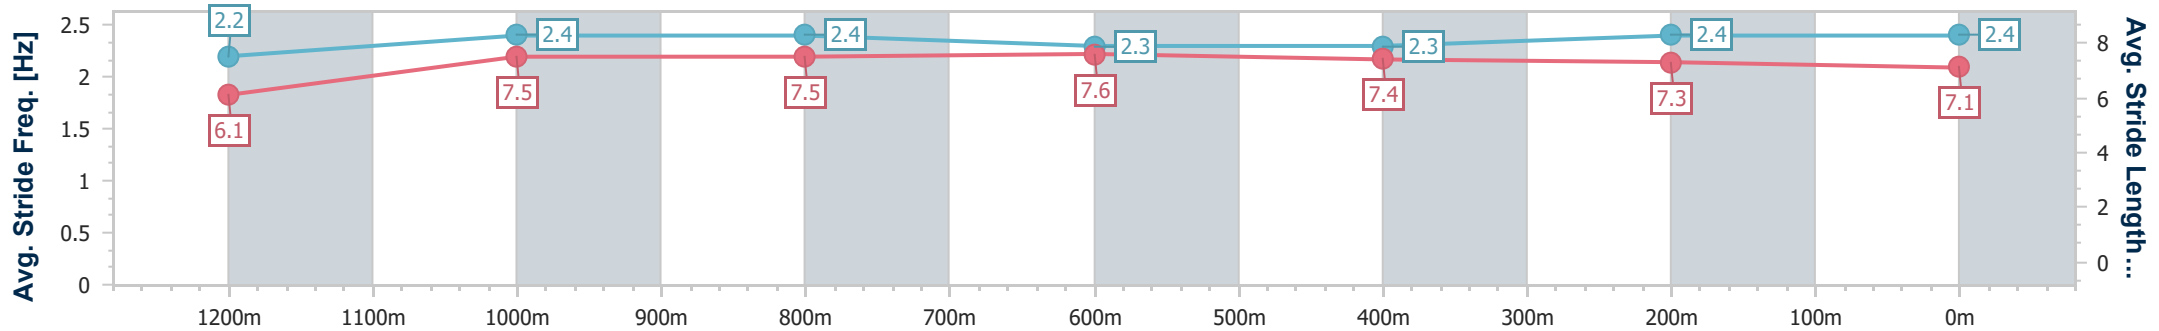

Horse/Jockey Name	Gracie Blue
Final Rank	2
Fastest Section Time (Section)	0:11.11 (1200m)
Top Speed [km/h] (Section)	65.6 (1200m)
Race State	Finished

Aquis Park Gold Coast QLD Professional
Race 7: ABC BUILDING ONE TEAM RATINGS BAND 0 - 58
Handicap - 1350m

03 December 2022 - 16:10

Track Rating: Good 4, Weather: Overcast, Rail Position: +2m 950-350m C/way

Section	Overall	1200m	1000m	800m	600m	400m	200m							
Section Times	1:19.56 [2] (0:11.13)	1:08.43 [5] (0:11.11)	0:57.32 [7] (0:11.29)	0:46.03 [7] (0:11.41)	0:34.62 [7] (0:11.48)	0:23.14 [8] (0:11.33)	0:11.81 [3] (0:11.81)							
Average Speed [km/h]	48.6	64.8	63.3	62.9	62.5	63.6	61.0							
Top Speed [km/h]	64.1	65.6	64.4	64.3	64.0	64.6	63.6							
Avg. Dist. to Rail [m]	1.0	1.1	1.0	0.8	0.7	0.7	1.9							
Avg. Stride Freq. [Hz]	2.2	2.4	2.4	2.3	2.3	2.4	2.4							
Avg. Stride Length [m]	6.1	7.5	7.5	7.6	7.4	7.3	7.1							

- [ ] Ranking at each section and finish
- -.-.- No data available at this section
- NA No data available