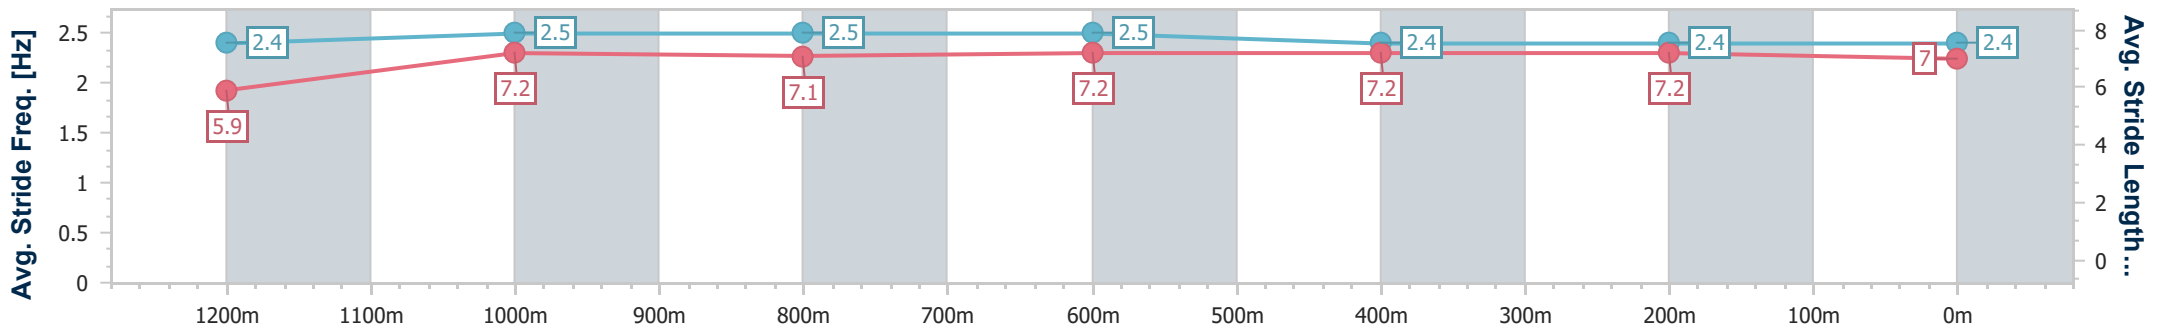

Horse/Jockey Name	Pixie Magic
Final Rank	3
Fastest Section Time (Section)	0:10.73 (Overall)
Top Speed [km/h] (Section)	66.9 (1200m)
Race State	Finished

Aquis Park Gold Coast QLD Professional
Race 7: ABC BUILDING ONE TEAM RATINGS BAND 0 - 58
Handicap - 1350m

03 December 2022 - 16:10

Track Rating: Good 4, Weather: Overcast, Rail Position: +2m 950-350m C/way

Section	Overall	1200m	1000m	800m	600m	400m	200m
Section Times	1:19.62 [3] (0:10.73)	1:08.89 [1] (0:11.10)	0:57.79 [2] (0:11.39)	0:46.40 [3] (0:11.34)	0:35.06 [3] (0:11.53)	0:23.53 [4] (0:11.48)	0:12.05 [2] (0:12.05)
Average Speed [km/h]	50.4	64.9	63.1	63.7	62.8	63.0	59.8
Top Speed [km/h]	65.9	66.9	64.1	64.3	63.6	64.2	62.5
Avg. Dist. to Rail [m]	8.7	1.6	0.9	0.8	1.2	7.7	11.5
Avg. Stride Freq. [Hz]	2.4	2.5	2.5	2.5	2.4	2.4	2.4
Avg. Stride Length [m]	5.9	7.2	7.1	7.2	7.2	7.2	7.0

- [ ] Ranking at each section and finish
- -.-.- No data available at this section
- NA No data available