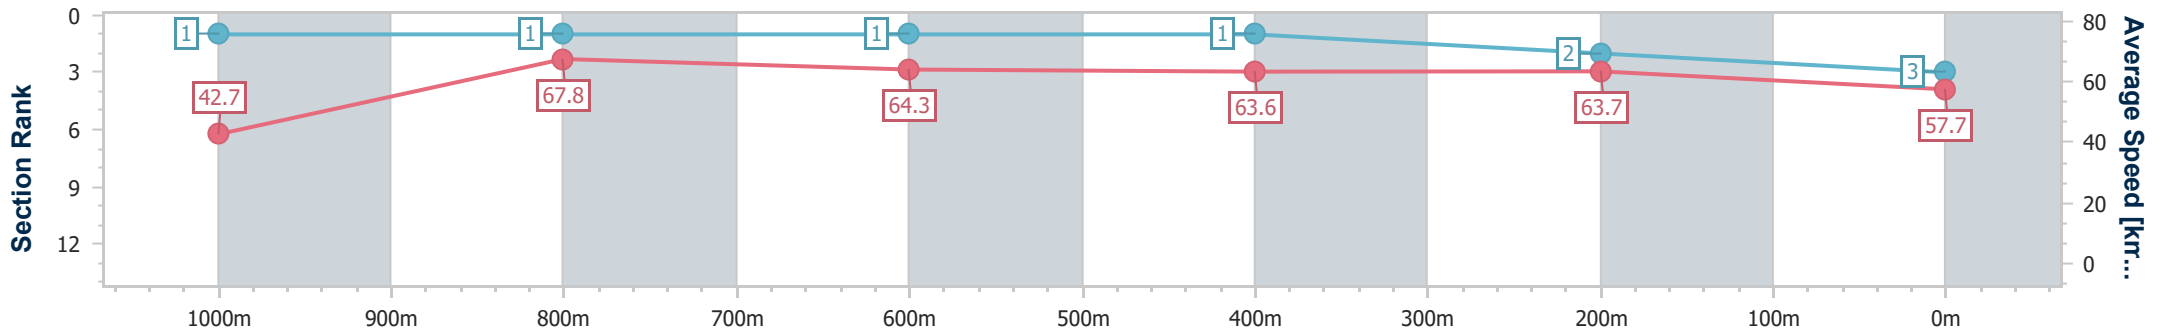

Horse/Jockey Name	Dashing Gee Gee
Final Rank	3
Fastest Section Time (Section)	0:08.40 (Overall)
Top Speed [km/h] (Section)	68.6 (1000m)
Race State	Finished

Ipswich QLD Professional
Race 6: EDDIES CHRISTMAS QTIS Three-Year-Old Handicap - 1100m

02 December 2022 - 16:03

Track Rating: Soft 7, Weather: Cloudy, Rail Position: +2m Entire

Section	Overall	1000m	800m	600m	400m	200m
Section Times	1:05.07 [3] (0:08.40)	0:56.67 [1] (0:10.58)	0:46.09 [1] (0:11.10)	0:34.99 [1] (0:11.26)	0:23.73 [1] (0:11.26)	0:12.47 [2] (0:12.47)
Average Speed [km/h]	42.7	67.8	64.3	63.6	63.7	57.7
Top Speed [km/h]	67.1	68.6	65.8	64.3	66.5	62.0
Avg. Dist. to Rail [m]	6.4	2.1	2.7	1.2	1.0	1.6
Avg. Stride Freq. [Hz]	2.1	2.5	2.4	2.4	2.4	2.3
Avg. Stride Length [m]	5.8	7.7	7.5	7.5	7.4	7.1

- [ ] Ranking at each section and finish
- -.-.- No data available at this section
- NA No data available