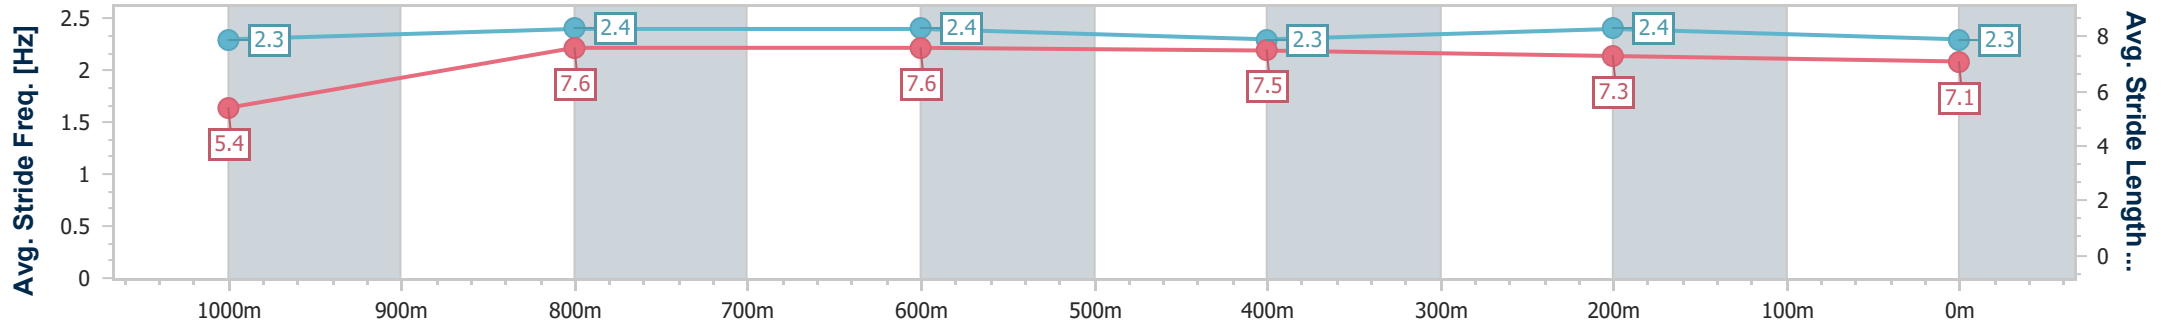

Horse/Jockey Name	Beitsoo
Final Rank	4
Fastest Section Time (Section)	0:08.45 (Overall)
Top Speed [km/h] (Section)	66.8 (1000m)
Race State	Finished

Ipswich QLD Professional
Race 6: EDDIES CHRISTMAS QTIS Three-Year-Old Handicap - 1100m

02 December 2022 - 16:03

Track Rating: Soft 7, Weather: Cloudy, Rail Position: +2m Entire

Section	Overall	1000m	800m	600m	400m	200m
Section Times	1:05.21 [4] (0:08.45)	0:56.76 [3] (0:10.74)	0:46.02 [3] (0:11.02)	0:35.00 [3] (0:11.32)	0:23.68 [3] (0:11.63)	0:12.05 [4] (0:12.05)
Average Speed [km/h]	42.6	66.6	64.8	63.5	61.9	59.8
Top Speed [km/h]	65.6	66.8	65.6	64.4	62.4	62.1
Avg. Dist. to Rail [m]	3.8	2.5	2.3	0.5	0.7	2.7
Avg. Stride Freq. [Hz]	2.3	2.4	2.4	2.3	2.4	2.3
Avg. Stride Length [m]	5.4	7.6	7.6	7.5	7.3	7.1

- [ ] Ranking at each section and finish
- -.-.- No data available at this section
- NA No data available