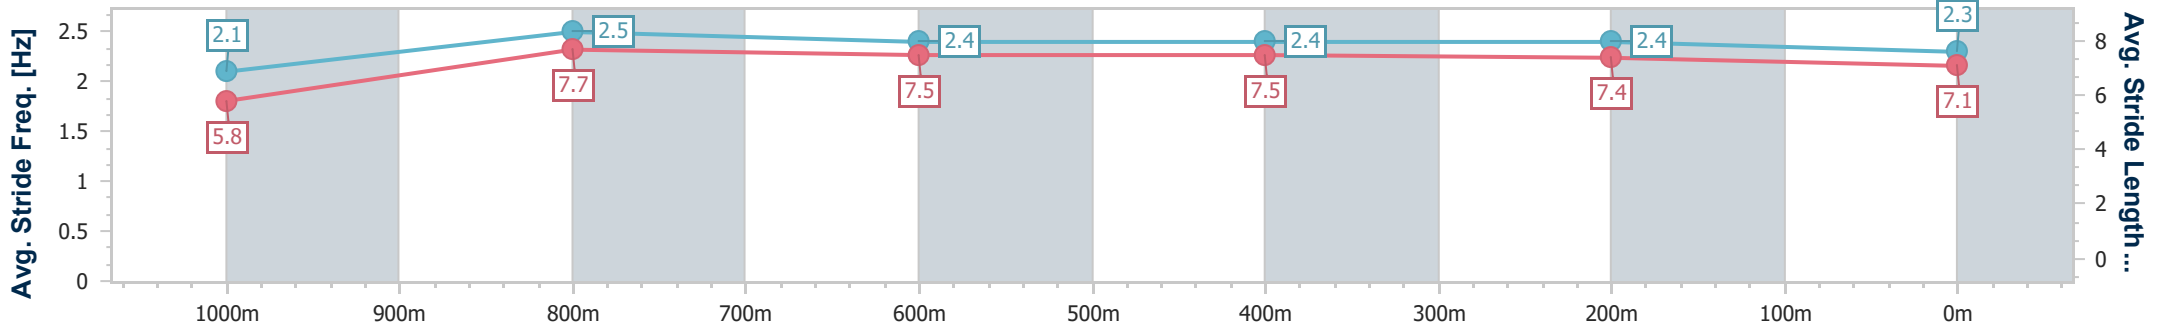

Horse/Jockey Name	Dashing Gee Gee
Final Rank	3
Fastest Section Time (Section)	0:08.40 (Overall)
Top Speed [km/h] (Section)	68.6 (1000m)
Race State	Finished

Ipswich QLD Professional
Race 6: EDDIES CHRISTMAS QTIS Three-Year-Old Handicap - 1100m

02 December 2022 - 16:03

Track Rating: Soft 7, Weather: Cloudy, Rail Position: +2m Entire

Section	Overall	1000m	800m	600m	400m	200m
Section Times	1:05.07 [3] (0:08.40)	0:56.67 [1] (0:10.58)	0:46.09 [1] (0:11.10)	0:34.99 [1] (0:11.26)	0:23.73 [1] (0:11.26)	0:12.47 [2] (0:12.47)
Average Speed [km/h]	42.7	67.8	64.3	63.6	63.7	57.7
Top Speed [km/h]	67.1	68.6	65.8	64.3	66.5	62.0
Avg. Dist. to Rail [m]	6.4	2.1	2.7	1.2	1.0	1.6
Avg. Stride Freq. [Hz]	2.1	2.5	2.4	2.4	2.4	2.3
Avg. Stride Length [m]	5.8	7.7	7.5	7.5	7.4	7.1

- [ ] Ranking at each section and finish
- -.-.- No data available at this section
- NA No data available