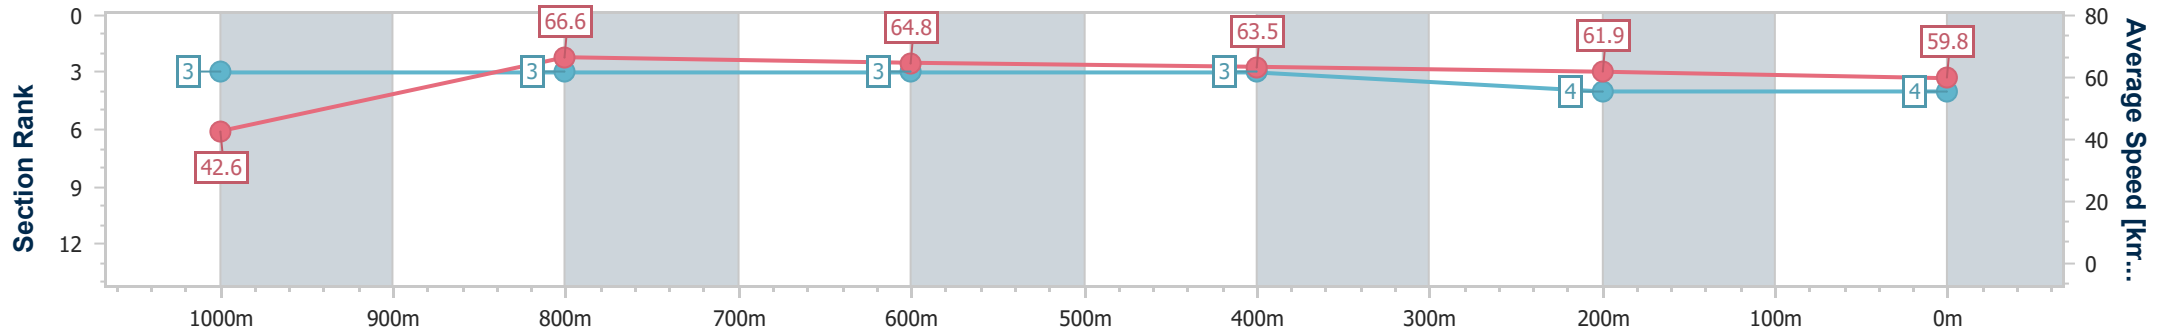

Horse/Jockey Name	Beitsoo
Final Rank	4
Fastest Section Time (Section)	0:08.45 (Overall)
Top Speed [km/h] (Section)	66.8 (1000m)
Race State	Finished

Ipswich QLD Professional
Race 6: EDDIES CHRISTMAS QTIS Three-Year-Old Handicap - 1100m

02 December 2022 - 16:03

Track Rating: Soft 7, Weather: Cloudy, Rail Position: +2m Entire

Section	Overall	1000m	800m	600m	400m	200m
Section Times	1:05.21 [4] (0:08.45)	0:56.76 [3] (0:10.74)	0:46.02 [3] (0:11.02)	0:35.00 [3] (0:11.32)	0:23.68 [3] (0:11.63)	0:12.05 [4] (0:12.05)
Average Speed [km/h]	42.6	66.6	64.8	63.5	61.9	59.8
Top Speed [km/h]	65.6	66.8	65.6	64.4	62.4	62.1
Avg. Dist. to Rail [m]	3.8	2.5	2.3	0.5	0.7	2.7
Avg. Stride Freq. [Hz]	2.3	2.4	2.4	2.3	2.4	2.3
Avg. Stride Length [m]	5.4	7.6	7.6	7.5	7.3	7.1

- [ ] Ranking at each section and finish
- -.-.- No data available at this section
- NA No data available