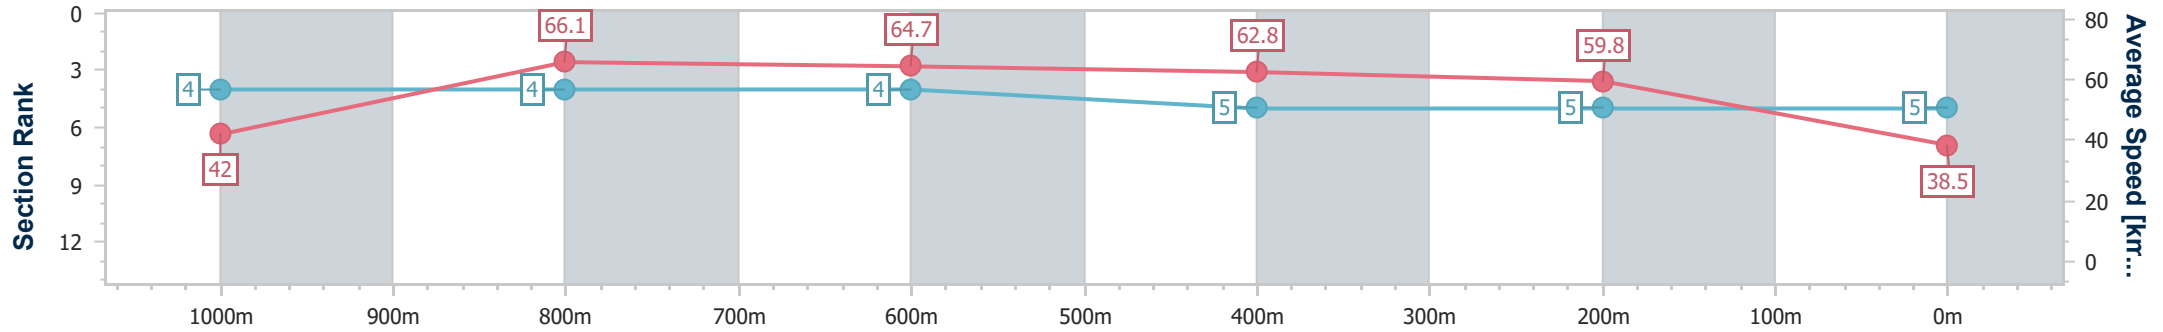

Horse/Jockey Name	Clover's Prince
Final Rank	5
Fastest Section Time (Section)	0:08.59 (Overall)
Top Speed [km/h] (Section)	68.3 (1000m)
Race State	Finished

Ipswich QLD Professional
Race 6: EDDIES CHRISTMAS QTIS Three-Year-Old Handicap - 1100m

02 December 2022 - 16:03

Track Rating: Soft 7, Weather: Cloudy, Rail Position: +2m Entire

Section	Overall	1000m	800m	600m	400m	200m
Section Times	1:12.91 [5] (0:08.59)	1:04.32 [4] (0:10.92)	0:53.40 [4] (0:11.11)	0:42.29 [4] (0:11.51)	0:30.78 [5] (0:12.11)	0:18.67 [5] (0:18.67)
Average Speed [km/h]	42.0	66.1	64.7	62.8	59.8	38.5
Top Speed [km/h]	65.0	68.3	66.7	64.1	63.8	50.2
Avg. Dist. to Rail [m]	7.0	1.2	0.2	0.9	2.5	4.6
Avg. Stride Freq. [Hz]	2.4	2.5	2.4	2.4	2.4	1.9
Avg. Stride Length [m]	5.0	7.4	7.4	7.2	7.1	5.6

- [ ] Ranking at each section and finish
- -.-.- No data available at this section
- NA No data available