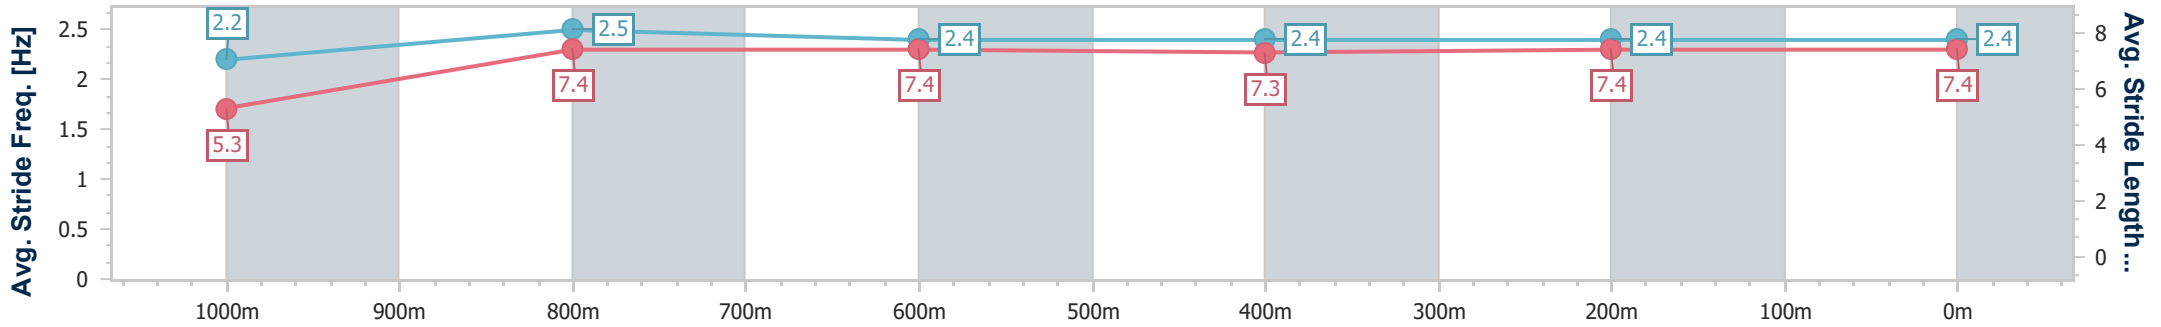

Horse/Jockey Name	Craiglea La Vie
Final Rank	2
Fastest Section Time (Section)	0:08.57 (Overall)
Top Speed [km/h] (Section)	66.3 (1000m)
Race State	Finished

Ipswich QLD Professional
Race 6: EDDIES CHRISTMAS QTIS Three-Year-Old Handicap - 1100m

02 December 2022 - 16:03

Track Rating: Soft 7, Weather: Cloudy, Rail Position: +2m Entire

Section	Overall	1000m	800m	600m	400m	200m
Section Times	1:04.67 [2] (0:08.57)	0:56.10 [5] (0:10.84)	0:45.26 [5] (0:11.07)	0:34.19 [5] (0:11.43)	0:22.76 [4] (0:11.36)	0:11.40 [3] (0:11.40)
Average Speed [km/h]	42.0	65.8	64.6	63.2	63.8	63.2
Top Speed [km/h]	65.5	66.3	65.7	64.1	65.5	66.0
Avg. Dist. to Rail [m]	1.5	3.9	1.6	1.1	2.7	7.5
Avg. Stride Freq. [Hz]	2.2	2.5	2.4	2.4	2.4	2.4
Avg. Stride Length [m]	5.3	7.4	7.4	7.3	7.4	7.4

- [ ] Ranking at each section and finish
- -.-.- No data available at this section
- NA No data available