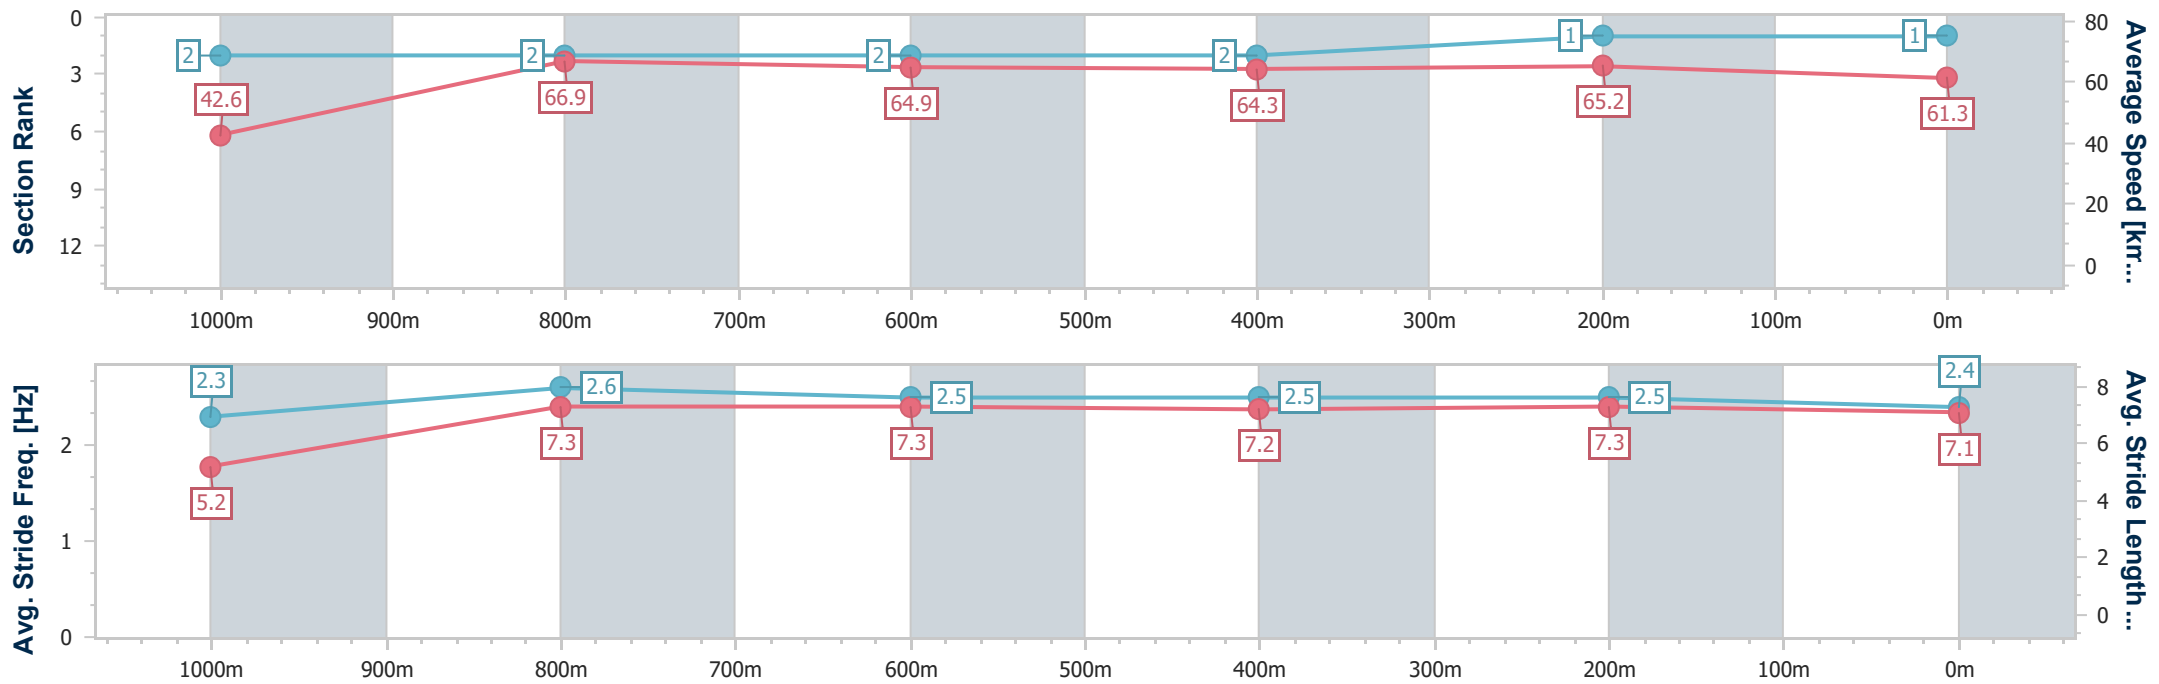

Ipswich QLD Professional
 Race 6: EDDIES CHRISTMAS QTIS Three-Year-Old Handicap - 1100m

02 December 2022 - 16:03

Track Rating: Soft 7, Weather: Cloudy, Rail Position: +2m Entire

Section	Overall	1000m	800m	600m	400m	200m
Section Times	1:04.29 [1] (0:08.49)	0:55.80 [2] (0:10.72)	0:45.08 [2] (0:11.06)	0:34.02 [2] (0:11.20)	0:22.82 [2] (0:11.06)	0:11.76 [1] (0:11.76)
Average Speed [km/h]	42.6	66.9	64.9	64.3	65.2	61.3
Top Speed [km/h]	65.3	68.1	66.2	64.7	67.4	66.9
Avg. Dist. to Rail [m]	5.8	1.5	0.9	0.4	1.2	3.5
Avg. Stride Freq. [Hz]	2.3	2.6	2.5	2.5	2.5	2.4
Avg. Stride Length [m]	5.2	7.3	7.3	7.2	7.3	7.1