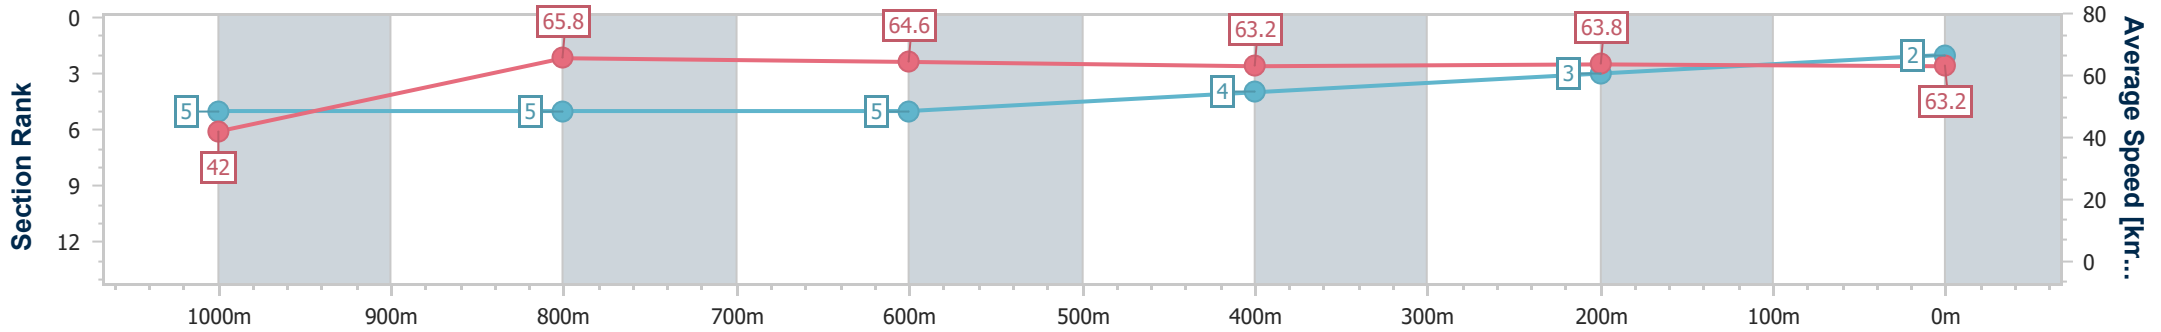

Horse/Jockey Name	Craiglea La Vie
Final Rank	2
Fastest Section Time (Section)	0:08.57 (Overall)
Top Speed [km/h] (Section)	66.3 (1000m)
Race State	Finished

Ipswich QLD Professional
Race 6: EDDIES CHRISTMAS QTIS Three-Year-Old Handicap - 1100m

02 December 2022 - 16:03

Track Rating: Soft 7, Weather: Cloudy, Rail Position: +2m Entire

Section	Overall	1000m	800m	600m	400m	200m
Section Times	1:04.67 [2] (0:08.57)	0:56.10 [5] (0:10.84)	0:45.26 [5] (0:11.07)	0:34.19 [5] (0:11.43)	0:22.76 [4] (0:11.36)	0:11.40 [3] (0:11.40)
Average Speed [km/h]	42.0	65.8	64.6	63.2	63.8	63.2
Top Speed [km/h]	65.5	66.3	65.7	64.1	65.5	66.0
Avg. Dist. to Rail [m]	1.5	3.9	1.6	1.1	2.7	7.5
Avg. Stride Freq. [Hz]	2.2	2.5	2.4	2.4	2.4	2.4
Avg. Stride Length [m]	5.3	7.4	7.4	7.3	7.4	7.4

- [ ] Ranking at each section and finish
- -.-.- No data available at this section
- NA No data available