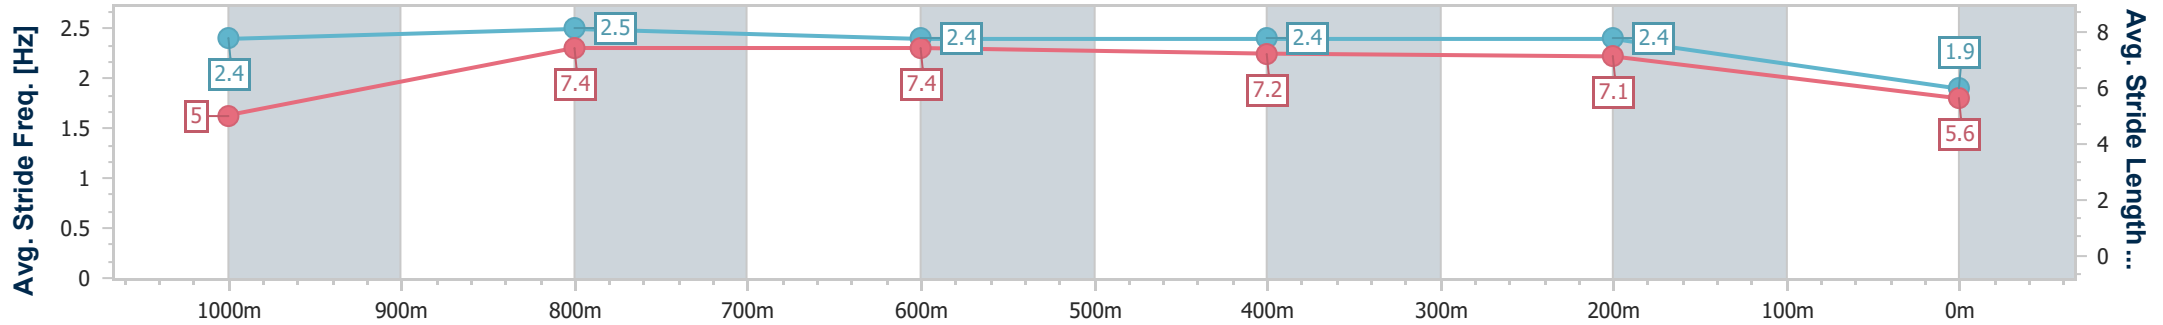

- [] Ranking at each section and finish
- .-.- No data available at this section
- NA No data available

Horse/Jockey Name	Clover's Prince
Final Rank	5
Fastest Section Time (Section)	0:08.59 (Overall)
Top Speed [km/h] (Section)	68.3 (1000m)
Race State	Finished

Ipswich QLD Professional
Race 6: EDDIES CHRISTMAS QTIS Three-Year-Old Handicap - 1100m

02 December 2022 - 16:03

Track Rating: Soft 7, Weather: Cloudy, Rail Position: +2m Entire

Section	Overall	1000m	800m	600m	400m	200m
Section Times	1:12.91 [5] (0:08.59)	1:04.32 [4] (0:10.92)	0:53.40 [4] (0:11.11)	0:42.29 [4] (0:11.51)	0:30.78 [5] (0:12.11)	0:18.67 [5] (0:18.67)
Average Speed [km/h]	42.0	66.1	64.7	62.8	59.8	38.5
Top Speed [km/h]	65.0	68.3	66.7	64.1	63.8	50.2
Avg. Dist. to Rail [m]	7.0	1.2	0.2	0.9	2.5	4.6
Avg. Stride Freq. [Hz]	2.4	2.5	2.4	2.4	2.4	1.9
Avg. Stride Length [m]	5.0	7.4	7.4	7.2	7.1	5.6

- [] Ranking at each section and finish
- .-.- No data available at this section
- NA No data available