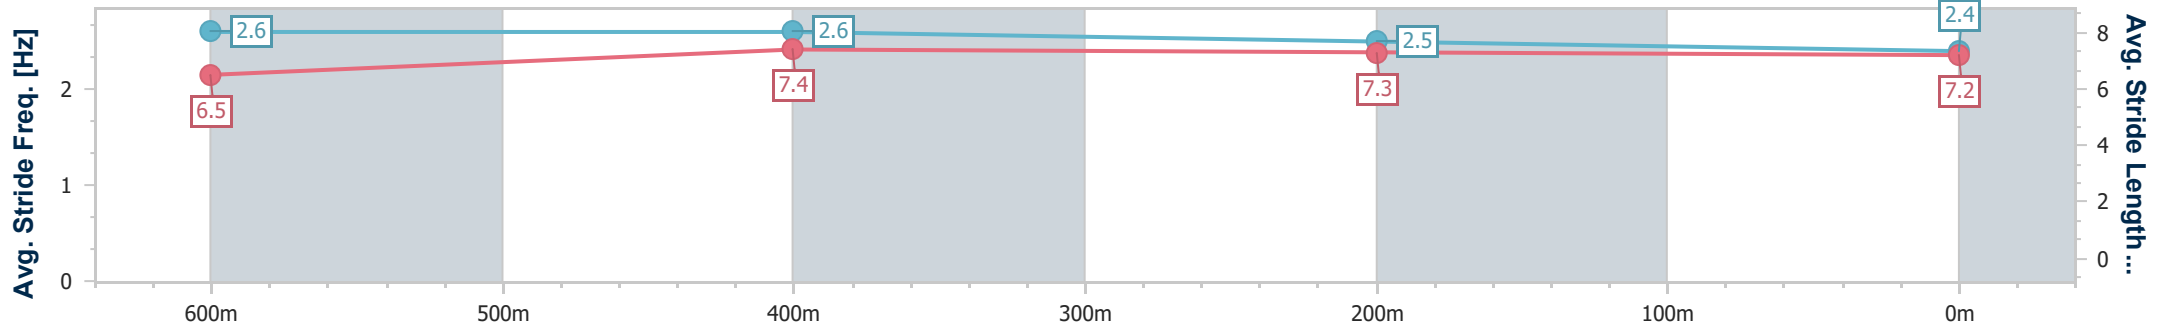

- [] Ranking at each section and finish
- .-.- No data available at this section
- NA No data available

Horse/Jockey Name	Bongani
Final Rank	5
Fastest Section Time (Section)	0:10.31 (600m)
Top Speed [km/h] (Section)	71.5 (600m)
Race State	Finished

Ipswich QLD Professional
Race 5: SCHULZ'S WHOLESALE MEATS Class 1 Handicap - 800m

02 December 2022 - 15:27

Track Rating: Soft 7, Weather: Overcast, Rail Position: +2m Entire

Section	Overall	600m	400m	200m
Section Times	0:46.34 [5] (0:13.30)	0:33.04 [2] (0:10.31)	0:22.73 [2] (0:11.10)	0:11.63 [3] (0:11.63)
Average Speed [km/h]	54.2	69.7	65.0	61.9
Top Speed [km/h]	70.9	71.5	67.1	64.8
Avg. Dist. to Rail [m]	4.0	0.9	1.1	2.5
Avg. Stride Freq. [Hz]	2.6	2.6	2.5	2.4
Avg. Stride Length [m]	6.5	7.4	7.3	7.2