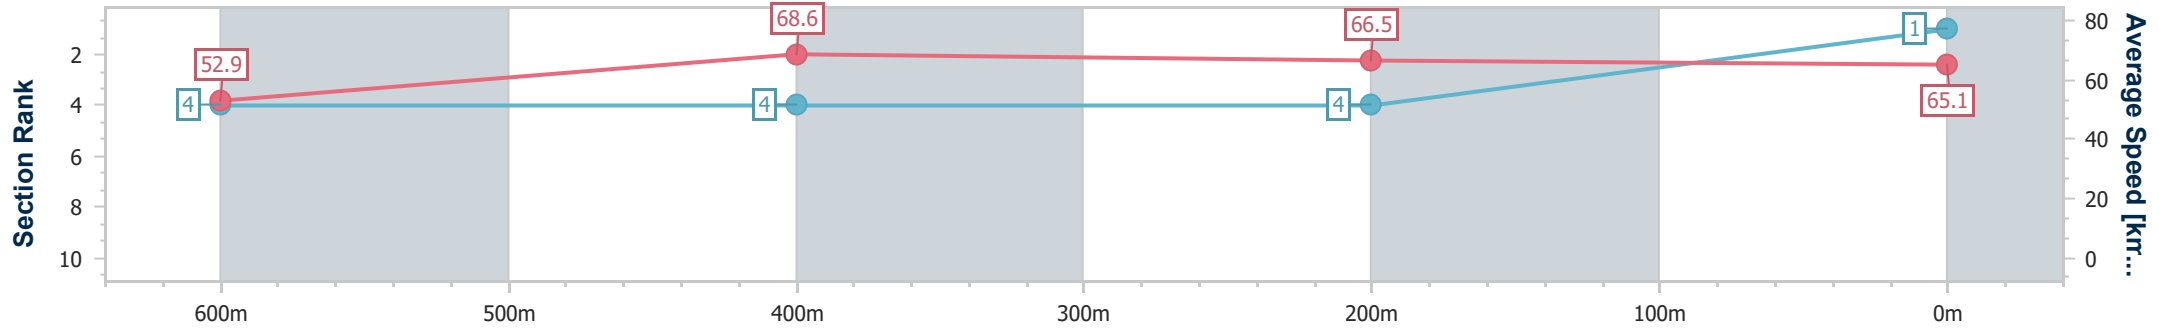

Horse/Jockey Name	The Power Of One
Final Rank	1
Fastest Section Time (Section)	0:10.44 (600m)
Top Speed [km/h] (Section)	70.0 (600m)
Race State	Finished

Ipswich QLD Professional
Race 5: SCHULZ'S WHOLESALE MEATS Class 1 Handicap - 800m

02 December 2022 - 15:27

Track Rating: Soft 7, Weather: Overcast, Rail Position: +2m Entire

Section	Overall	600m	400m	200m
Section Times	0:45.87 [1] (0:13.61)	0:32.26 [4] (0:10.44)	0:21.82 [4] (0:10.77)	0:11.05 [4] (0:11.05)
Average Speed [km/h]	52.9	68.6	66.5	65.1
Top Speed [km/h]	67.7	70.0	68.1	66.9
Avg. Dist. to Rail [m]	7.5	1.9	1.5	3.6
Avg. Stride Freq. [Hz]	2.5	2.5	2.4	2.4
Avg. Stride Length [m]	6.8	7.8	7.7	7.5

- [ ] Ranking at each section and finish
- -.-.- No data available at this section
- NA No data available