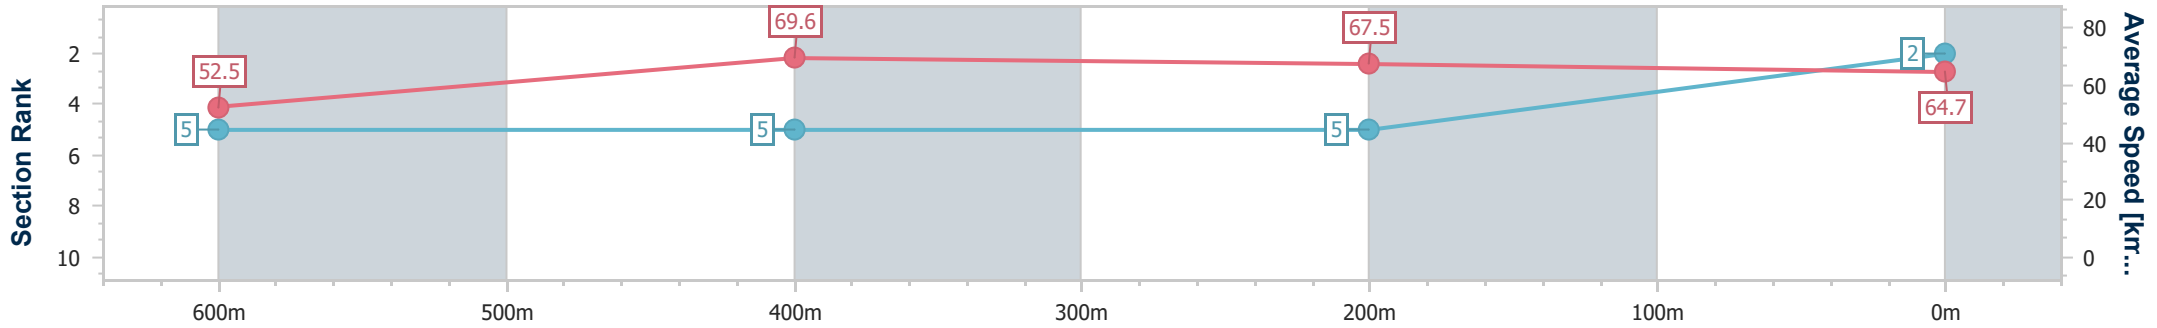

Horse/Jockey Name	Sneaky Three
Final Rank	2
Fastest Section Time (Section)	0:10.39 (600m)
Top Speed [km/h] (Section)	72.4 (600m)
Race State	Finished

Ipswich QLD Professional
Race 5: SCHULZ'S WHOLESALE MEATS Class 1 Handicap - 800m

02 December 2022 - 15:27

Track Rating: Soft 7, Weather: Overcast, Rail Position: +2m Entire

Section	Overall	600m	400m	200m
Section Times	0:46.00 [2] (0:13.79)	0:32.21 [5] (0:10.39)	0:21.82 [5] (0:10.69)	0:11.13 [5] (0:11.13)
Average Speed [km/h]	52.5	69.6	67.5	64.7
Top Speed [km/h]	70.7	72.4	69.6	67.9
Avg. Dist. to Rail [m]	11.4	4.1	1.4	5.7
Avg. Stride Freq. [Hz]	2.6	2.6	2.5	2.4
Avg. Stride Length [m]	6.4	7.6	7.5	7.3

- [ ] Ranking at each section and finish
- -.-.- No data available at this section
- NA No data available