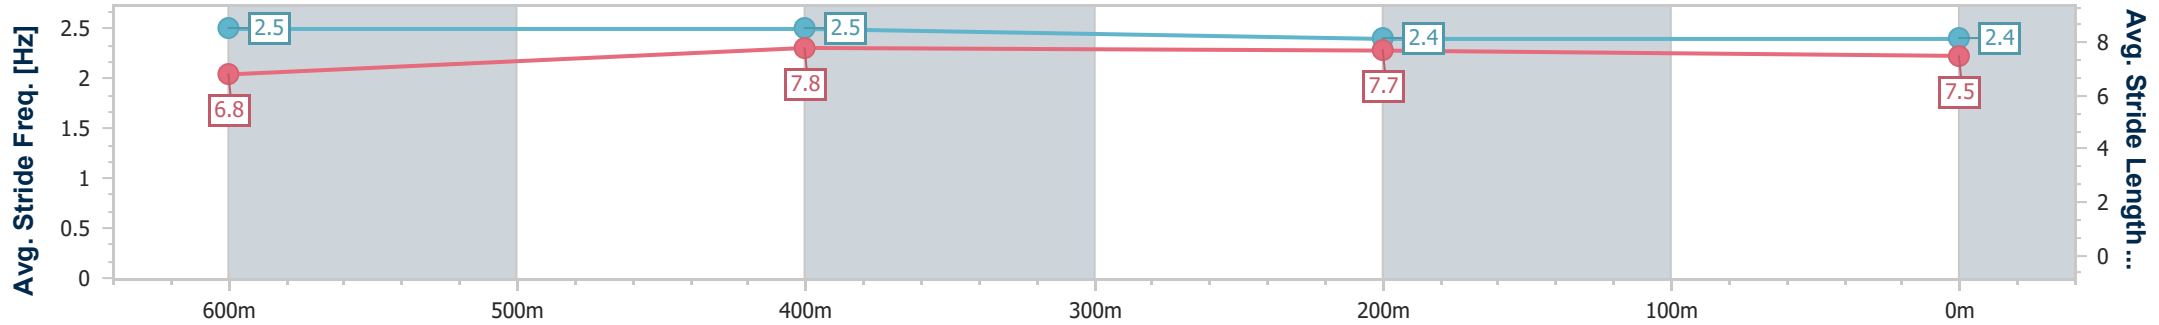

Horse/Jockey Name	The Power Of One
Final Rank	1
Fastest Section Time (Section)	0:10.44 (600m)
Top Speed [km/h] (Section)	70.0 (600m)
Race State	Finished

Ipswich QLD Professional
Race 5: SCHULZ'S WHOLESALE MEATS Class 1 Handicap - 800m

02 December 2022 - 15:27

Track Rating: Soft 7, Weather: Overcast, Rail Position: +2m Entire

Section	Overall	600m	400m	200m
Section Times	0:45.87 [1] (0:13.61)	0:32.26 [4] (0:10.44)	0:21.82 [4] (0:10.77)	0:11.05 [4] (0:11.05)
Average Speed [km/h]	52.9	68.6	66.5	65.1
Top Speed [km/h]	67.7	70.0	68.1	66.9
Avg. Dist. to Rail [m]	7.5	1.9	1.5	3.6
Avg. Stride Freq. [Hz]	2.5	2.5	2.4	2.4
Avg. Stride Length [m]	6.8	7.8	7.7	7.5

- [ ] Ranking at each section and finish
- -.-.- No data available at this section
- NA No data available