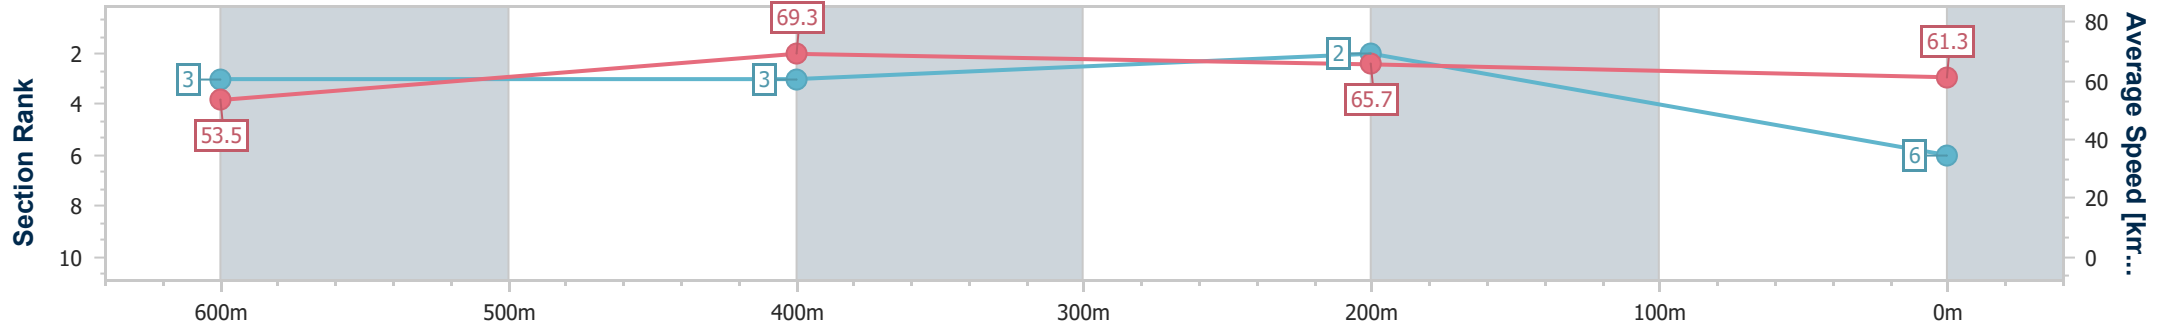

- [] Ranking at each section and finish
- .-.- No data available at this section
- NA No data available

Horse/Jockey Name	That'll Be The Day
Final Rank	6
Fastest Section Time (Section)	0:10.29 (600m)
Top Speed [km/h] (Section)	70.7 (600m)
Race State	Finished

Ipswich QLD Professional
 Race 5: SCHULZ'S WHOLESALE MEATS Class 1 Handicap - 800m

02 December 2022 - 15:27

Track Rating: Soft 7, Weather: Overcast, Rail Position: +2m Entire

Section	Overall	600m	400m	200m
Section Times	0:46.37 [6] (0:13.46)	0:32.91 [3] (0:10.29)	0:22.62 [3] (0:10.85)	0:11.77 [2] (0:11.77)
Average Speed [km/h]	53.5	69.3	65.7	61.3
Top Speed [km/h]	70.0	70.7	68.2	64.5
Avg. Dist. to Rail [m]	3.3	2.4	1.5	1.3
Avg. Stride Freq. [Hz]	2.4	2.4	2.3	2.2
Avg. Stride Length [m]	6.9	8.1	8.0	7.7