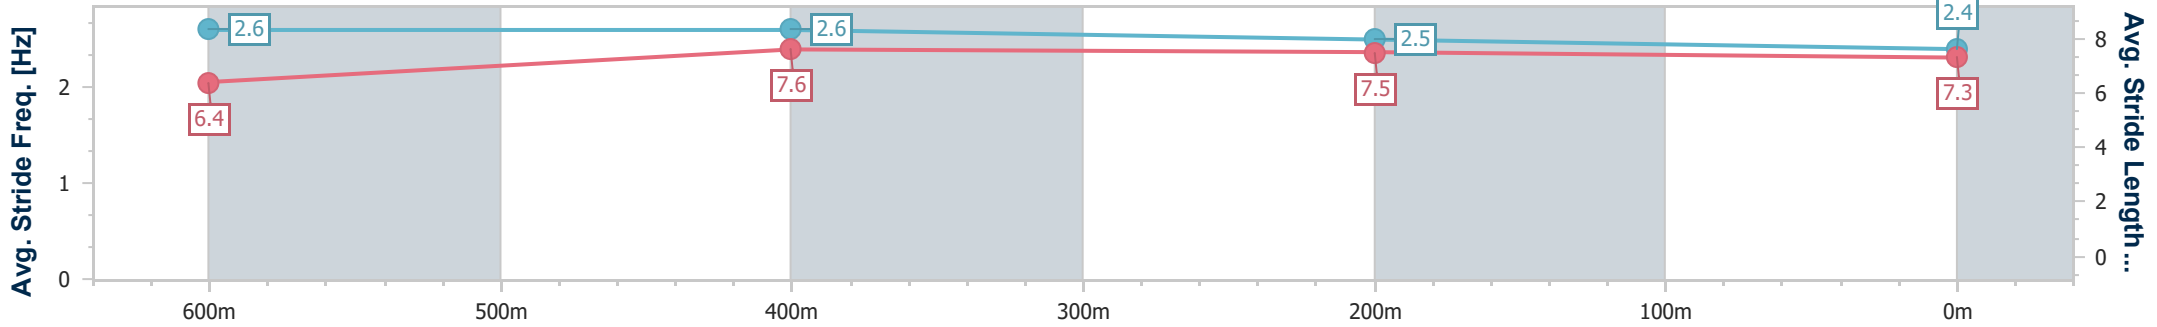

Horse/Jockey Name	Sneaky Three
Final Rank	2
Fastest Section Time (Section)	0:10.39 (600m)
Top Speed [km/h] (Section)	72.4 (600m)
Race State	Finished

Ipswich QLD Professional
Race 5: SCHULZ'S WHOLESALE MEATS Class 1 Handicap - 800m

02 December 2022 - 15:27

Track Rating: Soft 7, Weather: Overcast, Rail Position: +2m Entire

Section	Overall	600m	400m	200m
Section Times	0:46.00 [2] (0:13.79)	0:32.21 [5] (0:10.39)	0:21.82 [5] (0:10.69)	0:11.13 [5] (0:11.13)
Average Speed [km/h]	52.5	69.6	67.5	64.7
Top Speed [km/h]	70.7	72.4	69.6	67.9
Avg. Dist. to Rail [m]	11.4	4.1	1.4	5.7
Avg. Stride Freq. [Hz]	2.6	2.6	2.5	2.4
Avg. Stride Length [m]	6.4	7.6	7.5	7.3

- [ ] Ranking at each section and finish
- -.-.- No data available at this section
- NA No data available