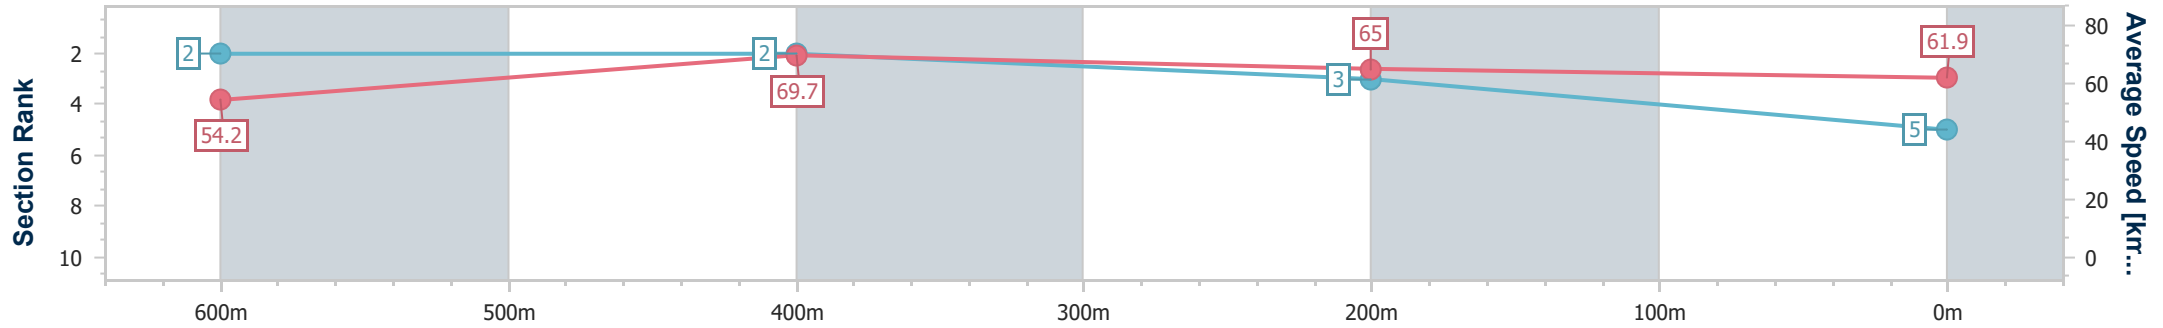

- [] Ranking at each section and finish
- .-.- No data available at this section
- NA No data available

Horse/Jockey Name	Bongani
Final Rank	5
Fastest Section Time (Section)	0:10.31 (600m)
Top Speed [km/h] (Section)	71.5 (600m)
Race State	Finished

Ipswich QLD Professional
Race 5: SCHULZ'S WHOLESALE MEATS Class 1 Handicap - 800m

02 December 2022 - 15:27

Track Rating: Soft 7, Weather: Overcast, Rail Position: +2m Entire

Section	Overall	600m	400m	200m
Section Times	0:46.34 [5] (0:13.30)	0:33.04 [2] (0:10.31)	0:22.73 [2] (0:11.10)	0:11.63 [3] (0:11.63)
Average Speed [km/h]	54.2	69.7	65.0	61.9
Top Speed [km/h]	70.9	71.5	67.1	64.8
Avg. Dist. to Rail [m]	4.0	0.9	1.1	2.5
Avg. Stride Freq. [Hz]	2.6	2.6	2.5	2.4
Avg. Stride Length [m]	6.5	7.4	7.3	7.2