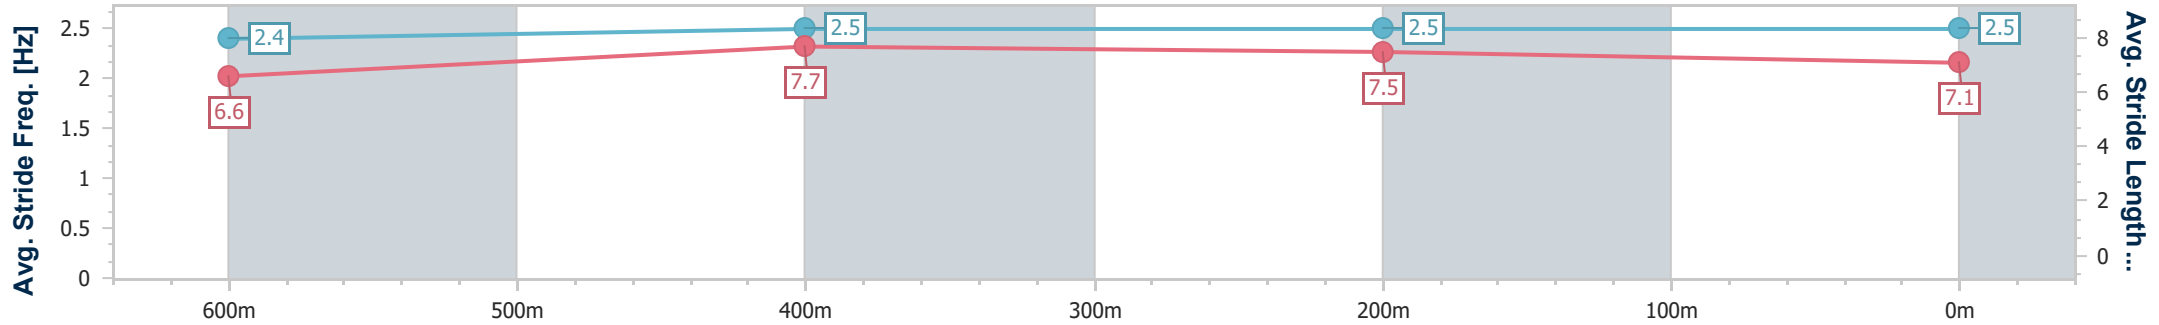

- [] Ranking at each section and finish
- .-.- No data available at this section
- NA No data available

Horse/Jockey Name	Pocketrocket
Final Rank	4
Fastest Section Time (Section)	0:10.33 (600m)
Top Speed [km/h] (Section)	70.6 (600m)
Race State	Finished

Ipswich QLD Professional
 Race 5: SCHULZ'S WHOLESALE MEATS Class 1 Handicap - 800m

02 December 2022 - 15:27

Track Rating: Soft 7, Weather: Overcast, Rail Position: +2m Entire

Section	Overall	600m	400m	200m
Section Times	0:46.27 [4] (0:13.99)	0:32.28 [7] (0:10.33)	0:21.95 [7] (0:10.65)	0:11.30 [6] (0:11.30)
Average Speed [km/h]	51.5	69.6	67.6	63.7
Top Speed [km/h]	70.6	70.6	68.5	68.4
Avg. Dist. to Rail [m]	4.7	1.1	2.4	7.3
Avg. Stride Freq. [Hz]	2.4	2.5	2.5	2.5
Avg. Stride Length [m]	6.6	7.7	7.5	7.1