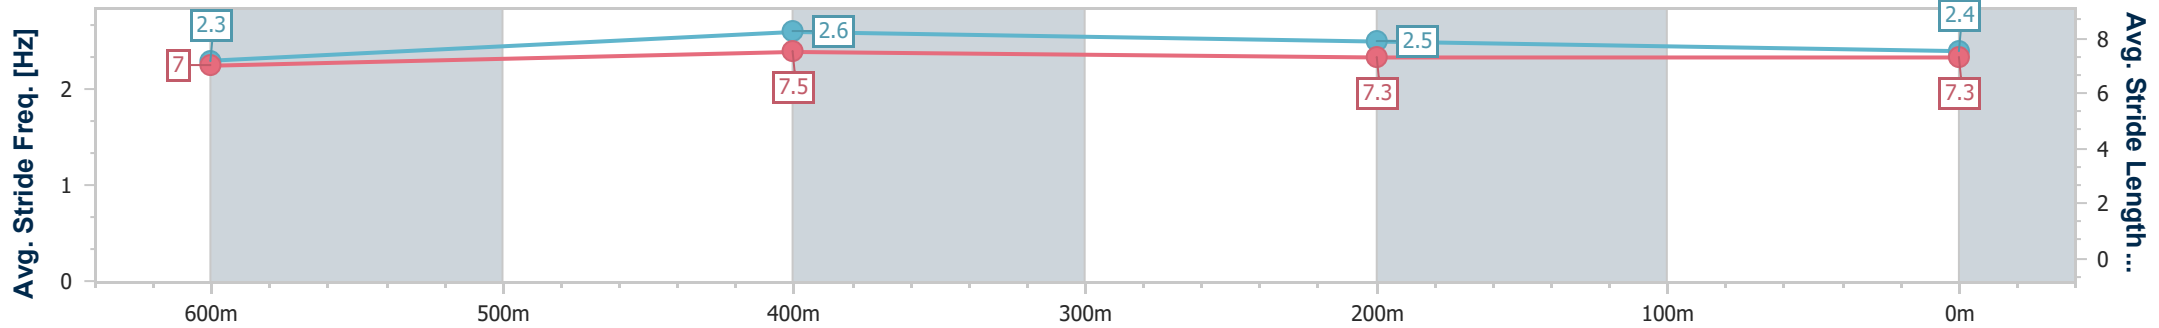

Ipswich QLD Professional
 Race 5: SCHULZ'S WHOLESALE MEATS Class 1 Handicap - 800m

02 December 2022 - 15:27

Track Rating: Soft 7, Weather: Overcast, Rail Position: +2m Entire

Section	Overall	600m	400m	200m
Section Times	0:46.37 [6] (0:13.46)	0:32.91 [3] (0:10.29)	0:22.62 [3] (0:10.85)	0:11.77 [2] (0:11.77)
Average Speed [km/h]	53.5	69.3	65.7	61.3
Top Speed [km/h]	70.0	70.7	68.2	64.5
Avg. Dist. to Rail [m]	3.3	2.4	1.5	1.3
Avg. Stride Freq. [Hz]	2.4	2.4	2.3	2.2
Avg. Stride Length [m]	6.9	8.1	8.0	7.7

- [] Ranking at each section and finish
- .-.- No data available at this section
- NA No data available

Horse/Jockey Name	Naytellrhi Bird
Final Rank	7
Fastest Section Time (Section)	0:10.32 (600m)
Top Speed [km/h] (Section)	70.1 (600m)
Race State	Finished

Ipswich QLD Professional
Race 5: SCHULZ'S WHOLESALE MEATS Class 1 Handicap - 800m

02 December 2022 - 15:27

Track Rating: Soft 7, Weather: Overcast, Rail Position: +2m Entire

Section	Overall	600m	400m	200m
Section Times	0:46.74 [7] (0:13.99)	0:32.75 [6] (0:10.32)	0:22.43 [6] (0:10.75)	0:11.68 [7] (0:11.68)
Average Speed [km/h]	51.5	69.2	65.9	61.7
Top Speed [km/h]	69.8	70.1	66.8	64.3
Avg. Dist. to Rail [m]	5.8	2.1	2.9	1.0
Avg. Stride Freq. [Hz]	2.3	2.6	2.5	2.4
Avg. Stride Length [m]	7.0	7.5	7.3	7.3

- [] Ranking at each section and finish
- .-.- No data available at this section
- NA No data available