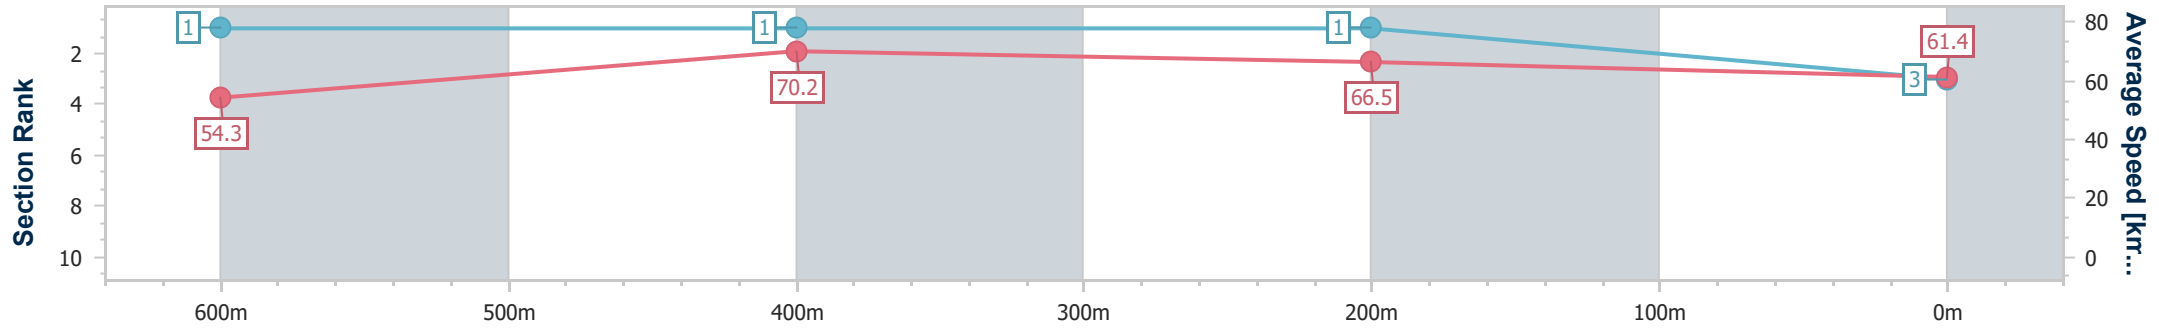

Horse/Jockey Name	Igbo
Final Rank	3
Fastest Section Time (Section)	0:10.26 (600m)
Top Speed [km/h] (Section)	70.9 (Overall)
Race State	Finished

Ipswich QLD Professional
Race 5: SCHULZ'S WHOLESALE MEATS Class 1 Handicap - 800m

02 December 2022 - 15:27

Track Rating: Soft 7, Weather: Overcast, Rail Position: +2m Entire

Section	Overall	600m	400m	200m
Section Times	0:46.14 [3] (0:13.27)	0:32.87 [1] (0:10.26)	0:22.61 [1] (0:10.90)	0:11.71 [1] (0:11.71)
Average Speed [km/h]	54.3	70.2	66.5	61.4
Top Speed [km/h]	70.9	70.7	68.3	64.5
Avg. Dist. to Rail [m]	8.2	2.1	1.9	2.9
Avg. Stride Freq. [Hz]	2.6	2.7	2.6	2.5
Avg. Stride Length [m]	6.6	7.2	7.0	6.8

- [ ] Ranking at each section and finish
- -.-.- No data available at this section
- NA No data available