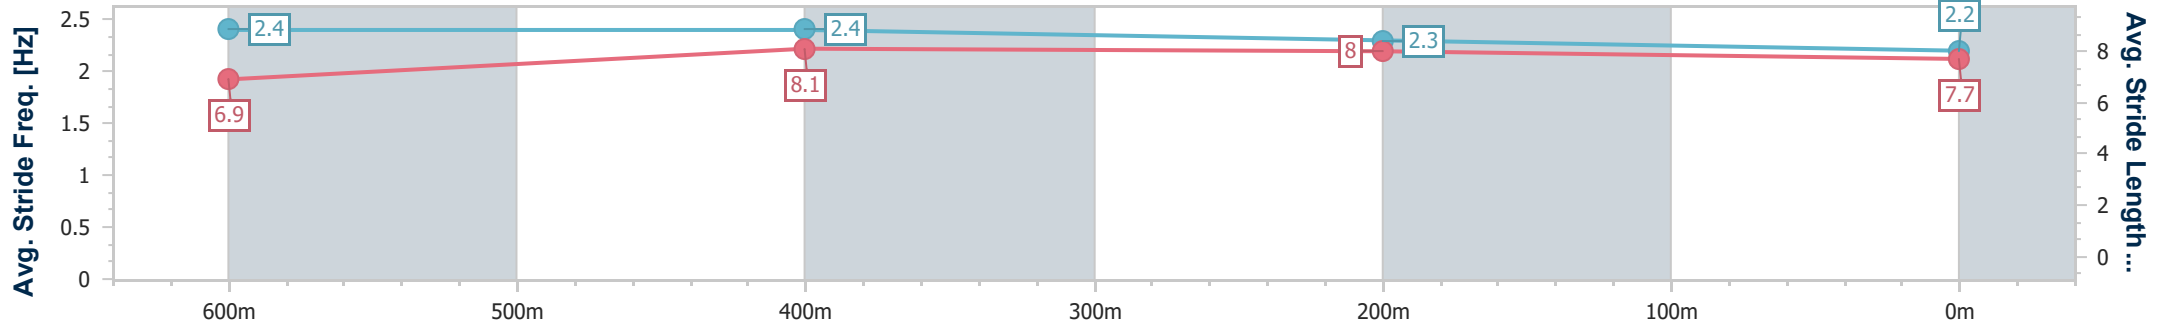

Ipswich QLD Professional
Race 5: SCHULZ'S WHOLESALE MEATS Class 1 Handicap - 800m

02 December 2022 - 15:27

Track Rating: Soft 7, Weather: Overcast, Rail Position: +2m Entire

Section	Overall	600m	400m	200m
Section Times	0:46.34 [5] (0:13.30)	0:33.04 [2] (0:10.31)	0:22.73 [2] (0:11.10)	0:11.63 [3] (0:11.63)
Average Speed [km/h]	54.2	69.7	65.0	61.9
Top Speed [km/h]	70.9	71.5	67.1	64.8
Avg. Dist. to Rail [m]	4.0	0.9	1.1	2.5
Avg. Stride Freq. [Hz]	2.6	2.6	2.5	2.4
Avg. Stride Length [m]	6.5	7.4	7.3	7.2

- [] Ranking at each section and finish
- .-.- No data available at this section
- NA No data available

Horse/Jockey Name	That'll Be The Day
Final Rank	6
Fastest Section Time (Section)	0:10.29 (600m)
Top Speed [km/h] (Section)	70.7 (600m)
Race State	Finished

Ipswich QLD Professional
 Race 5: SCHULZ'S WHOLESALE MEATS Class 1 Handicap - 800m

02 December 2022 - 15:27

Track Rating: Soft 7, Weather: Overcast, Rail Position: +2m Entire

Section	Overall	600m	400m	200m
Section Times	0:46.37 [6] (0:13.46)	0:32.91 [3] (0:10.29)	0:22.62 [3] (0:10.85)	0:11.77 [2] (0:11.77)
Average Speed [km/h]	53.5	69.3	65.7	61.3
Top Speed [km/h]	70.0	70.7	68.2	64.5
Avg. Dist. to Rail [m]	3.3	2.4	1.5	1.3
Avg. Stride Freq. [Hz]	2.4	2.4	2.3	2.2
Avg. Stride Length [m]	6.9	8.1	8.0	7.7