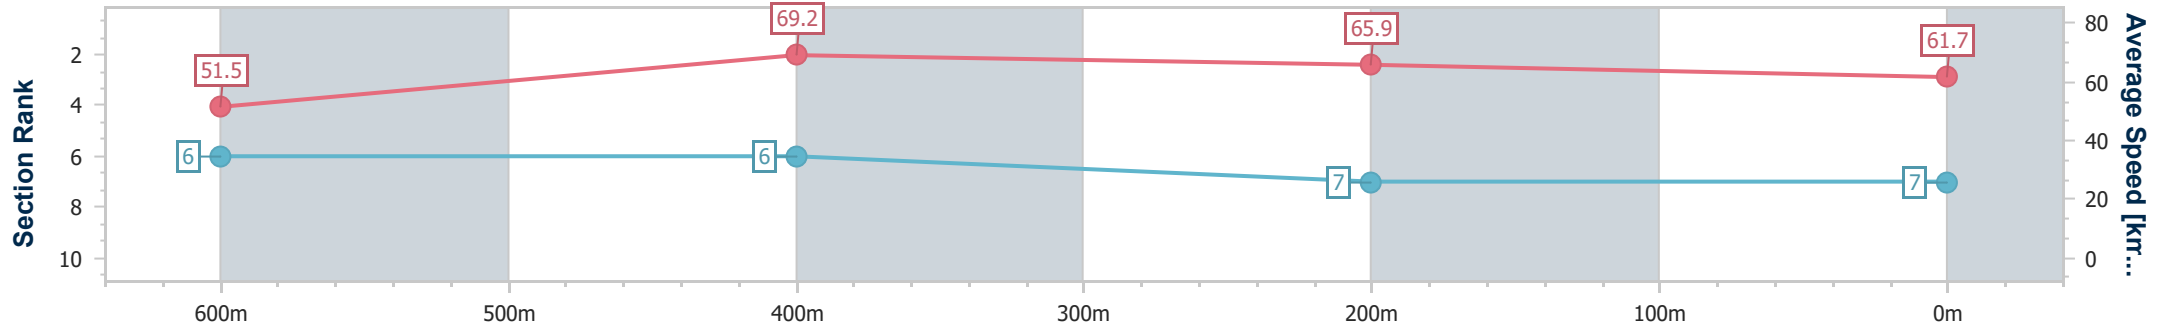

Ipswich QLD Professional
 Race 5: SCHULZ'S WHOLESALE MEATS Class 1 Handicap - 800m

02 December 2022 - 15:27

Track Rating: Soft 7, Weather: Overcast, Rail Position: +2m Entire

Section	Overall	600m	400m	200m
Section Times	0:46.37 [6] (0:13.46)	0:32.91 [3] (0:10.29)	0:22.62 [3] (0:10.85)	0:11.77 [2] (0:11.77)
Average Speed [km/h]	53.5	69.3	65.7	61.3
Top Speed [km/h]	70.0	70.7	68.2	64.5
Avg. Dist. to Rail [m]	3.3	2.4	1.5	1.3
Avg. Stride Freq. [Hz]	2.4	2.4	2.3	2.2
Avg. Stride Length [m]	6.9	8.1	8.0	7.7

- [] Ranking at each section and finish
- .-.- No data available at this section
- NA No data available

Horse/Jockey Name	Naytellrhi Bird
Final Rank	7
Fastest Section Time (Section)	0:10.32 (600m)
Top Speed [km/h] (Section)	70.1 (600m)
Race State	Finished

Ipswich QLD Professional
Race 5: SCHULZ'S WHOLESALE MEATS Class 1 Handicap - 800m

02 December 2022 - 15:27

Track Rating: Soft 7, Weather: Overcast, Rail Position: +2m Entire

Section	Overall	600m	400m	200m
Section Times	0:46.74 [7] (0:13.99)	0:32.75 [6] (0:10.32)	0:22.43 [6] (0:10.75)	0:11.68 [7] (0:11.68)
Average Speed [km/h]	51.5	69.2	65.9	61.7
Top Speed [km/h]	69.8	70.1	66.8	64.3
Avg. Dist. to Rail [m]	5.8	2.1	2.9	1.0
Avg. Stride Freq. [Hz]	2.3	2.6	2.5	2.4
Avg. Stride Length [m]	7.0	7.5	7.3	7.3

- [] Ranking at each section and finish
- .-.- No data available at this section
- NA No data available