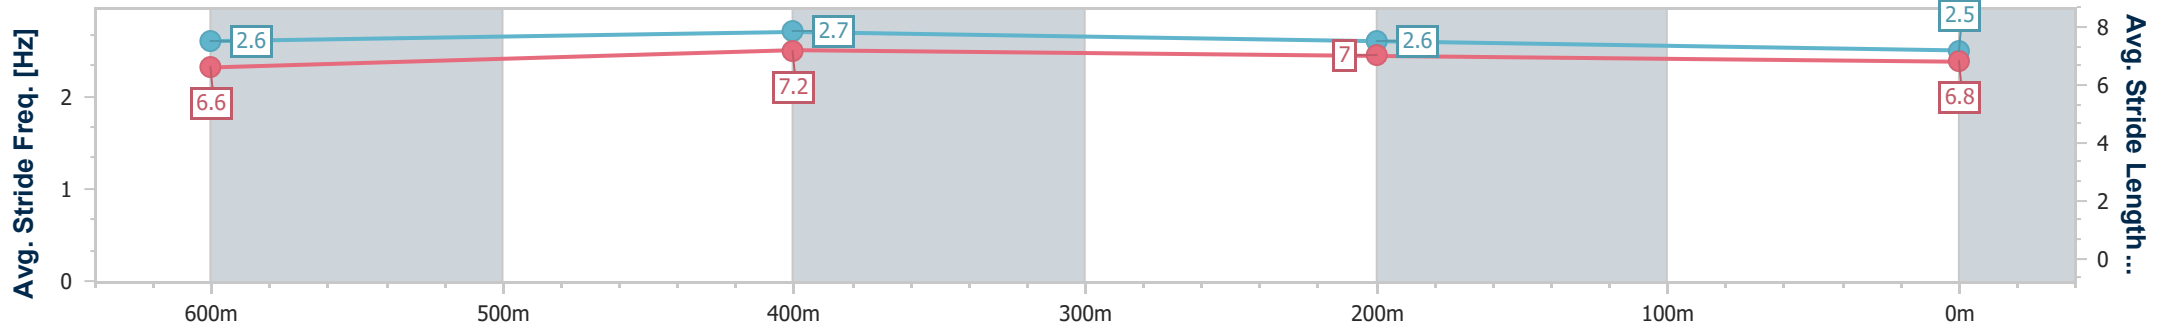

- [] Ranking at each section and finish
- .-.- No data available at this section
- NA No data available

Horse/Jockey Name	Igbo
Final Rank	3
Fastest Section Time (Section)	0:10.26 (600m)
Top Speed [km/h] (Section)	70.9 (Overall)
Race State	Finished

Ipswich QLD Professional
 Race 5: SCHULZ'S WHOLESALE MEATS Class 1 Handicap - 800m

02 December 2022 - 15:27

Track Rating: Soft 7, Weather: Overcast, Rail Position: +2m Entire

Section	Overall	600m	400m	200m
Section Times	0:46.14 [3] (0:13.27)	0:32.87 [1] (0:10.26)	0:22.61 [1] (0:10.90)	0:11.71 [1] (0:11.71)
Average Speed [km/h]	54.3	70.2	66.5	61.4
Top Speed [km/h]	70.9	70.7	68.3	64.5
Avg. Dist. to Rail [m]	8.2	2.1	1.9	2.9
Avg. Stride Freq. [Hz]	2.6	2.7	2.6	2.5
Avg. Stride Length [m]	6.6	7.2	7.0	6.8