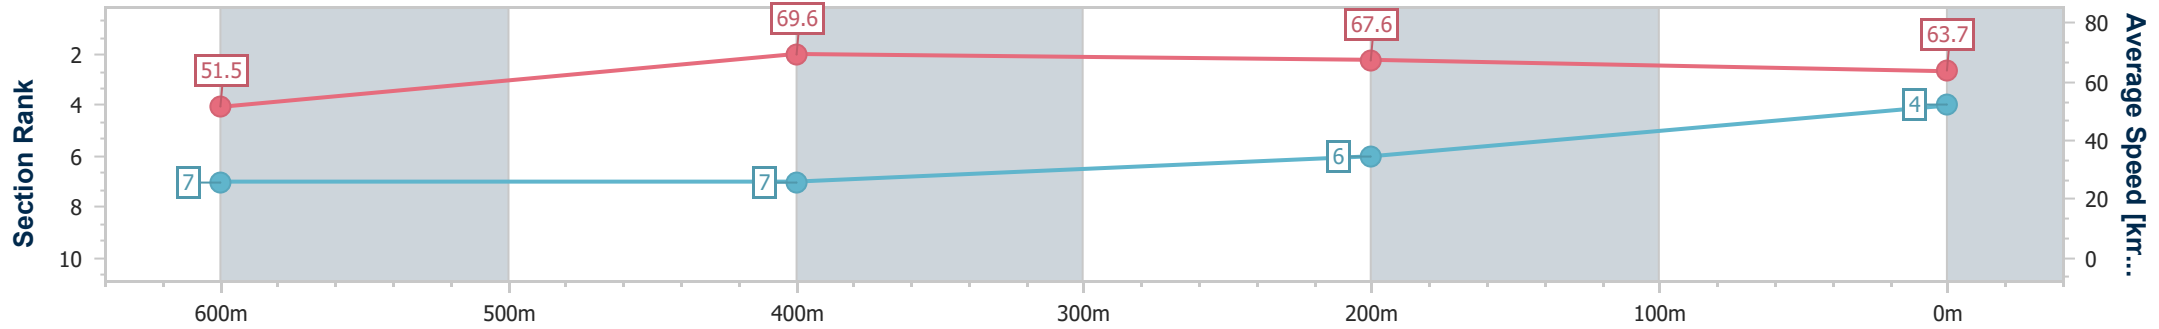

- [] Ranking at each section and finish
- .-.- No data available at this section
- NA No data available

Horse/Jockey Name	Pocketrocket
Final Rank	4
Fastest Section Time (Section)	0:10.33 (600m)
Top Speed [km/h] (Section)	70.6 (600m)
Race State	Finished

Ipswich QLD Professional
 Race 5: SCHULZ'S WHOLESALE MEATS Class 1 Handicap - 800m

02 December 2022 - 15:27

Track Rating: Soft 7, Weather: Overcast, Rail Position: +2m Entire

Section	Overall	600m	400m	200m
Section Times	0:46.27 [4] (0:13.99)	0:32.28 [7] (0:10.33)	0:21.95 [7] (0:10.65)	0:11.30 [6] (0:11.30)
Average Speed [km/h]	51.5	69.6	67.6	63.7
Top Speed [km/h]	70.6	70.6	68.5	68.4
Avg. Dist. to Rail [m]	4.7	1.1	2.4	7.3
Avg. Stride Freq. [Hz]	2.4	2.5	2.5	2.5
Avg. Stride Length [m]	6.6	7.7	7.5	7.1