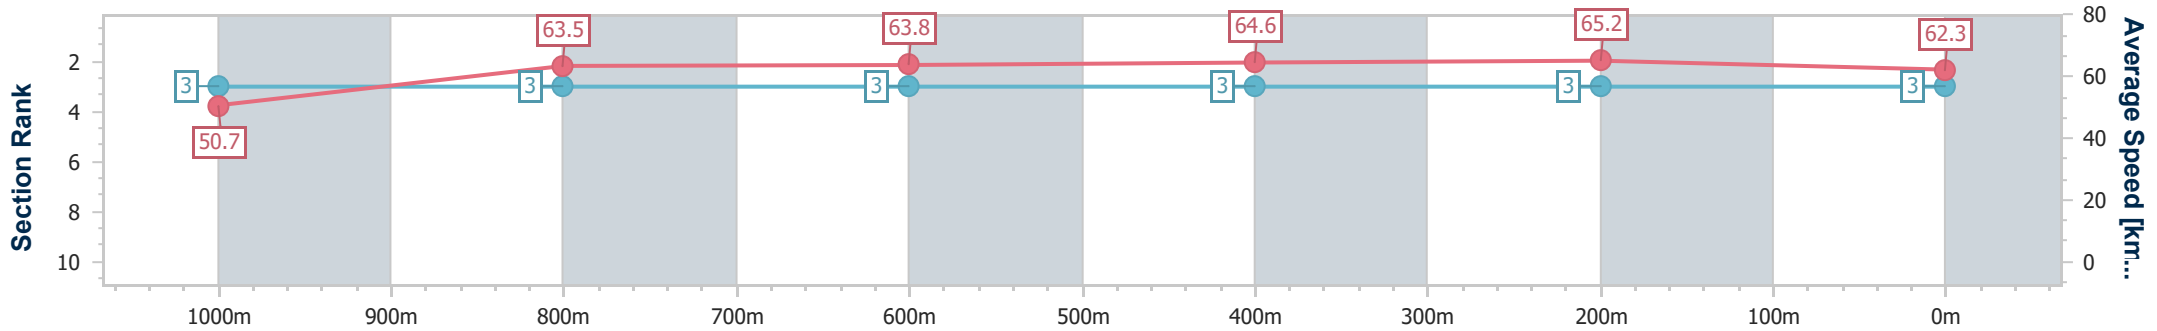

Horse/Jockey Name	Avoca
Final Rank	3
Fastest Section Time (Section)	0:11.05 (400m)
Top Speed [km/h] (Section)	66.0 (400m)
Race State	Finished

Ipswich QLD Professional
Race 4: JOHN PEDERSON MEMORIAL Class 4 Handicap - 1200m

26 November 2022 - 14:54

Track Rating: Soft 5, Weather: Fine, Rail Position: True Entire Course

Section	Overall	1000m	800m	600m	400m	200m								
Section Times	1:10.56 [3] (0:14.21)	0:56.35 [3] (0:11.32)	0:45.03 [3] (0:11.26)	0:33.77 [3] (0:11.15)	0:22.62 [3] (0:11.05)	0:11.57 [3] (0:11.57)								
Average Speed [km/h]	50.7	63.5	63.8	64.6	65.2	62.3								
Top Speed [km/h]	64.5	64.4	64.6	65.9	66.0	65.0								
Avg. Dist. to Rail [m]	2.1	1.0	0.3	0.2	0.5	0.9								
Avg. Stride Freq. [Hz]	2.2	2.3	2.3	2.3	2.3	2.3								
Avg. Stride Length [m]	6.4	7.7	7.7	7.9	7.8	7.6								

- [ ] Ranking at each section and finish
- -.-.- No data available at this section
- NA No data available