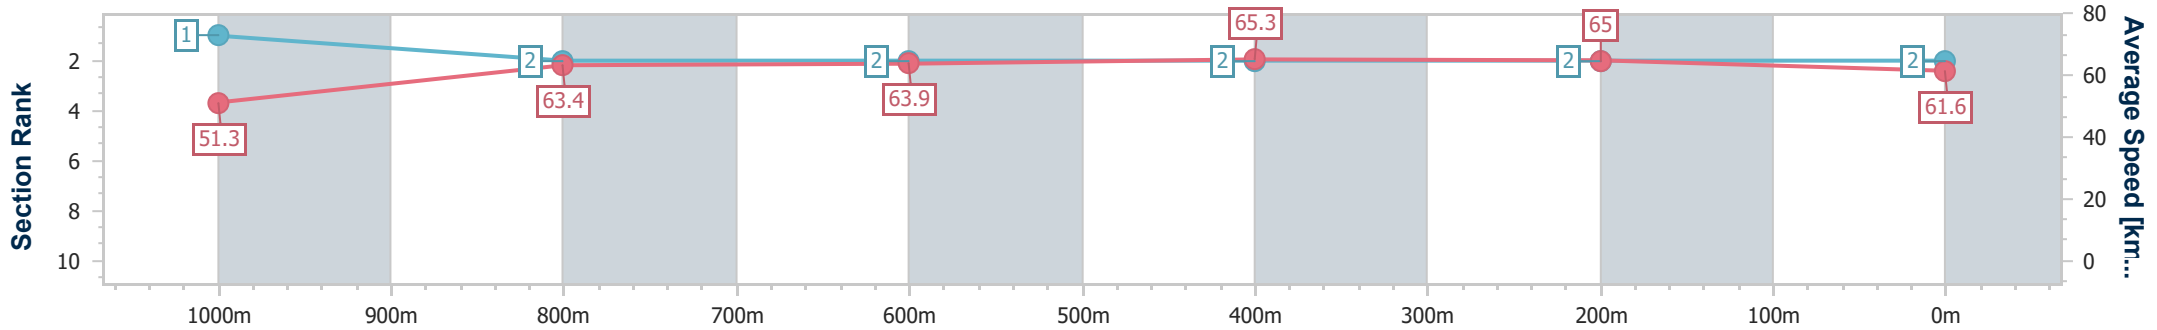

Horse/Jockey Name	King Hammurabi
Final Rank	2
Fastest Section Time (Section)	0:11.08 (600m)
Top Speed [km/h] (Section)	66.4 (400m)
Race State	Finished

Ipswich QLD Professional
Race 4: JOHN PEDERSON MEMORIAL Class 4 Handicap - 1200m
26 November 2022 - 14:54
Track Rating: Soft 5, Weather: Fine, Rail Position: True Entire Course

Section	Overall	1000m	800m	600m	400m	200m
Section Times	1:10.53 [2] (0:14.04)	0:56.49 [1] (0:11.34)	0:45.15 [2] (0:11.26)	0:33.89 [2] (0:11.08)	0:22.81 [2] (0:11.13)	0:11.68 [2] (0:11.68)
Average Speed [km/h]	51.3	63.4	63.9	65.3	65.0	61.6
Top Speed [km/h]	63.5	64.4	65.3	66.3	66.4	64.7
Avg. Dist. to Rail [m]	3.5	0.5	0.4	1.0	1.4	2.2
Avg. Stride Freq. [Hz]	2.2	2.4	2.4	2.4	2.4	2.3
Avg. Stride Length [m]	6.4	7.5	7.5	7.6	7.6	7.2

- [ ] Ranking at each section and finish
- -.-.- No data available at this section
- NA No data available