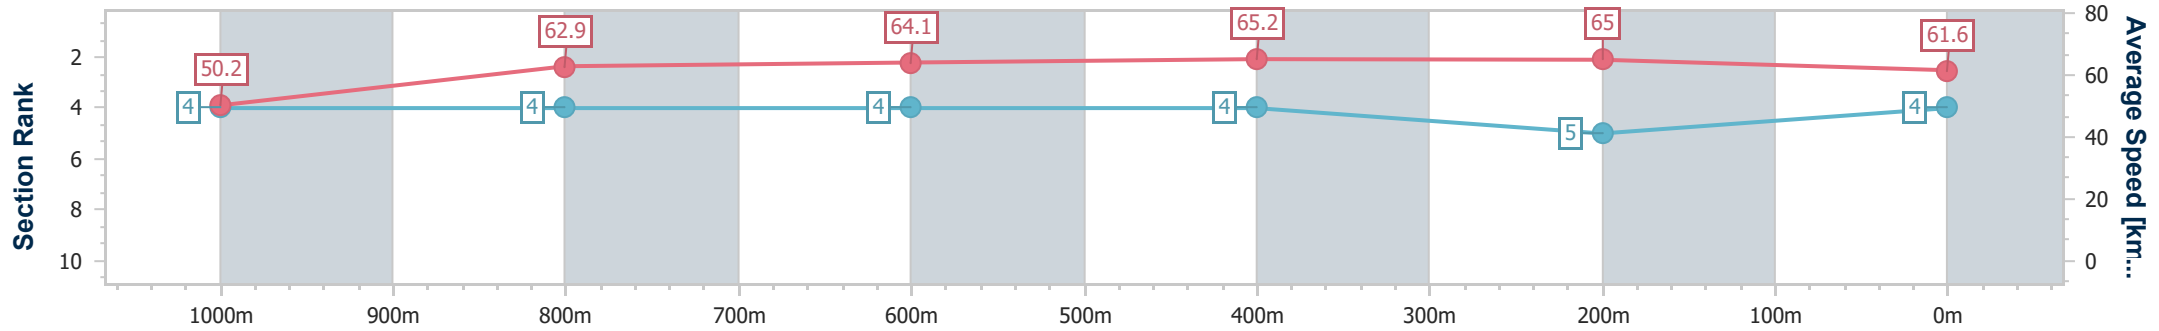

Horse/Jockey Name	Mysterious Art
Final Rank	4
Fastest Section Time (Section)	0:11.14 (600m)
Top Speed [km/h] (Section)	66.5 (600m)
Race State	Finished

Ipswich QLD Professional
Race 4: JOHN PEDERSON MEMORIAL Class 4 Handicap - 1200m
26 November 2022 - 14:54
Track Rating: Soft 5, Weather: Fine, Rail Position: True Entire Course

Section	Overall	1000m	800m	600m	400m	200m
Section Times	1:11.03 [4] (0:14.33)	0:56.70 [4] (0:11.43)	0:45.27 [4] (0:11.24)	0:34.03 [4] (0:11.14)	0:22.89 [4] (0:11.22)	0:11.67 [5] (0:11.67)
Average Speed [km/h]	50.2	62.9	64.1	65.2	65.0	61.6
Top Speed [km/h]	64.8	64.0	65.5	66.5	65.9	65.9
Avg. Dist. to Rail [m]	4.0	1.0	0.5	2.1	3.8	5.3
Avg. Stride Freq. [Hz]	2.3	2.4	2.4	2.4	2.4	2.4
Avg. Stride Length [m]	6.2	7.4	7.6	7.5	7.4	7.2

- [ ] Ranking at each section and finish
- -.-.- No data available at this section
- NA No data available