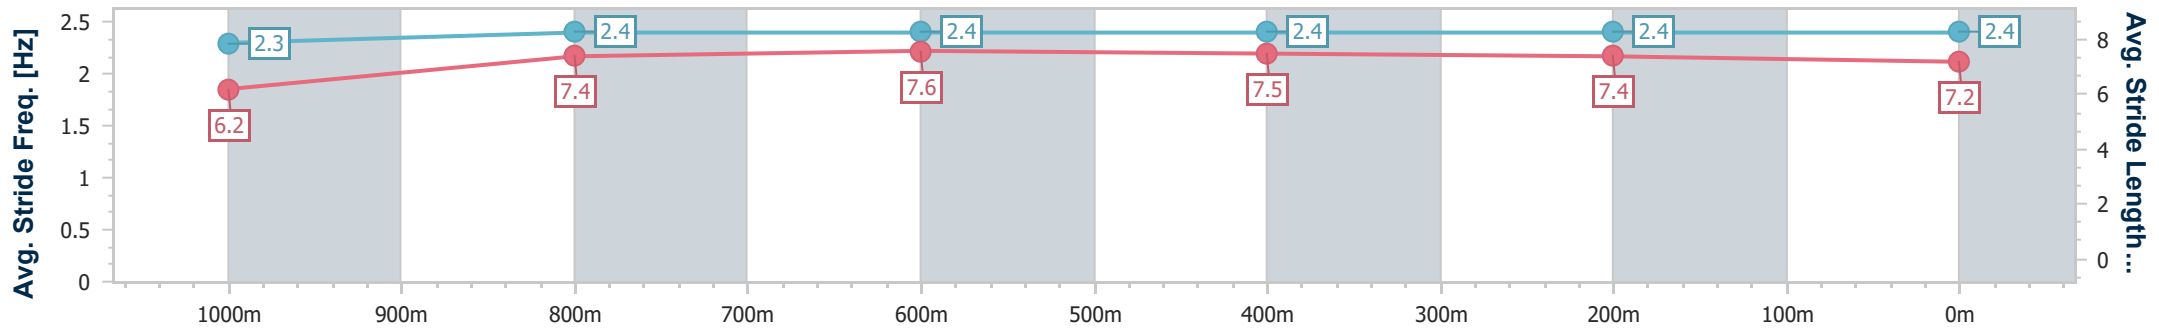

Horse/Jockey Name	Mysterious Art
Final Rank	4
Fastest Section Time (Section)	0:11.14 (600m)
Top Speed [km/h] (Section)	66.5 (600m)
Race State	Finished

Ipswich QLD Professional
Race 4: JOHN PEDERSON MEMORIAL Class 4 Handicap - 1200m
26 November 2022 - 14:54
Track Rating: Soft 5, Weather: Fine, Rail Position: True Entire Course

Section	Overall	1000m	800m	600m	400m	200m
Section Times	1:11.03 [4] (0:14.33)	0:56.70 [4] (0:11.43)	0:45.27 [4] (0:11.24)	0:34.03 [4] (0:11.14)	0:22.89 [4] (0:11.22)	0:11.67 [5] (0:11.67)
Average Speed [km/h]	50.2	62.9	64.1	65.2	65.0	61.6
Top Speed [km/h]	64.8	64.0	65.5	66.5	65.9	65.9
Avg. Dist. to Rail [m]	4.0	1.0	0.5	2.1	3.8	5.3
Avg. Stride Freq. [Hz]	2.3	2.4	2.4	2.4	2.4	2.4
Avg. Stride Length [m]	6.2	7.4	7.6	7.5	7.4	7.2

- [ ] Ranking at each section and finish
- -.-.- No data available at this section
- NA No data available