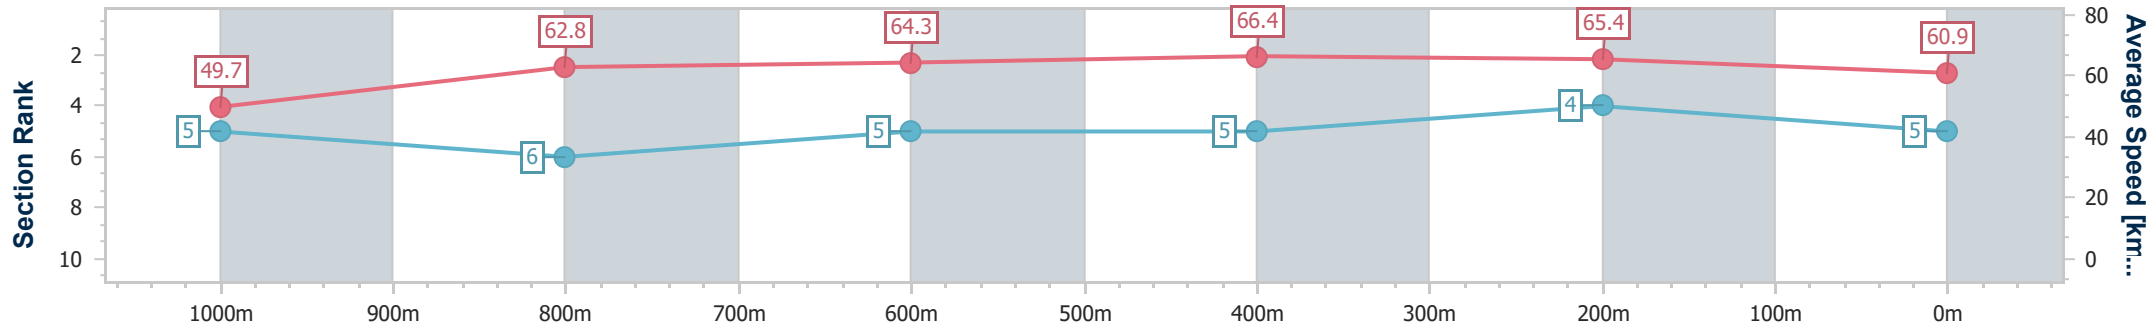

- [] Ranking at each section and finish
- .-.- No data available at this section
- NA No data available

Horse/Jockey Name	Royal Exit
Final Rank	5
Fastest Section Time (Section)	0:10.93 (600m)
Top Speed [km/h] (Section)	67.6 (600m)
Race State	Finished

Ipswich QLD Professional
 Race 4: JOHN PEDERSON MEMORIAL Class 4 Handicap - 1200m

26 November 2022 - 14:54

Track Rating: Soft 5, Weather: Fine, Rail Position: True Entire Course

Section	Overall	1000m	800m	600m	400m	200m								
Section Times	1:11.04 [5] (0:14.49)	0:56.55 [5] (0:11.45)	0:45.10 [6] (0:11.21)	0:33.89 [5] (0:10.93)	0:22.96 [5] (0:11.13)	0:11.83 [4] (0:11.83)								
Average Speed [km/h]	49.7	62.8	64.3	66.4	65.4	60.9								
Top Speed [km/h]	64.9	64.9	64.6	67.6	66.9	63.9								
Avg. Dist. to Rail [m]	5.5	0.4	0.4	1.9	3.4	5.1								
Avg. Stride Freq. [Hz]	2.2	2.2	2.3	2.3	2.3	2.2								
Avg. Stride Length [m]	6.4	7.8	7.9	8.0	7.9	7.6								