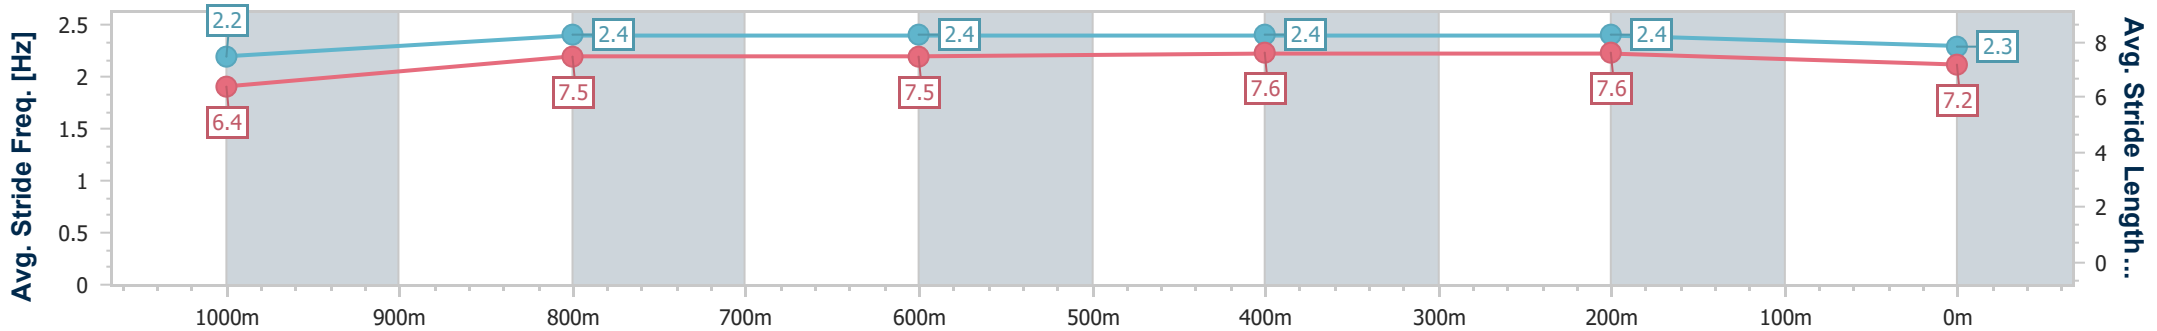

Horse/Jockey Name	King Hammurabi
Final Rank	2
Fastest Section Time (Section)	0:11.08 (600m)
Top Speed [km/h] (Section)	66.4 (400m)
Race State	Finished

Ipswich QLD Professional
Race 4: JOHN PEDERSON MEMORIAL Class 4 Handicap - 1200m
26 November 2022 - 14:54
Track Rating: Soft 5, Weather: Fine, Rail Position: True Entire Course

Section	Overall	1000m	800m	600m	400m	200m
Section Times	1:10.53 [2] (0:14.04)	0:56.49 [1] (0:11.34)	0:45.15 [2] (0:11.26)	0:33.89 [2] (0:11.08)	0:22.81 [2] (0:11.13)	0:11.68 [2] (0:11.68)
Average Speed [km/h]	51.3	63.4	63.9	65.3	65.0	61.6
Top Speed [km/h]	63.5	64.4	65.3	66.3	66.4	64.7
Avg. Dist. to Rail [m]	3.5	0.5	0.4	1.0	1.4	2.2
Avg. Stride Freq. [Hz]	2.2	2.4	2.4	2.4	2.4	2.3
Avg. Stride Length [m]	6.4	7.5	7.5	7.6	7.6	7.2

- [ ] Ranking at each section and finish
- -.-.- No data available at this section
- NA No data available