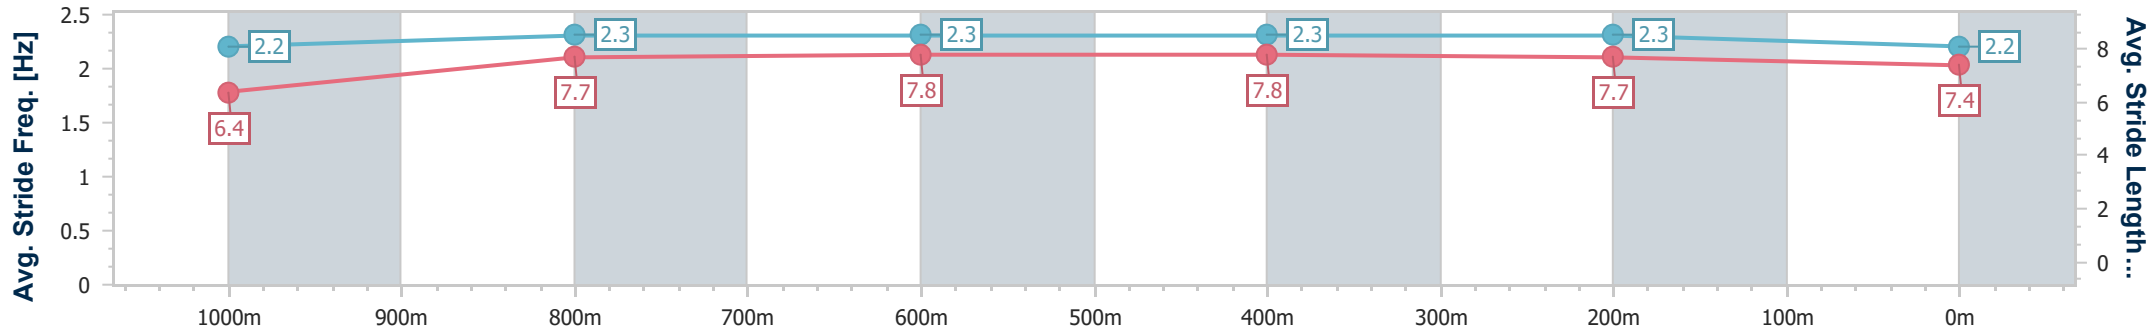

- [] Ranking at each section and finish
- .-.- No data available at this section
- NA No data available

Horse/Jockey Name	Helsun
Final Rank	6
Fastest Section Time (Section)	0:11.11 (600m)
Top Speed [km/h] (Section)	65.5 (600m)
Race State	Finished

Ipswich QLD Professional
Race 4: JOHN PEDERSON MEMORIAL Class 4 Handicap - 1200m

26 November 2022 - 14:54

Track Rating: Soft 5, Weather: Fine, Rail Position: True Entire Course

Section	Overall	1000m	800m	600m	400m	200m								
Section Times	1:11.92 [6] (0:14.55)	0:57.37 [6] (0:11.42)	0:45.95 [5] (0:11.34)	0:34.61 [6] (0:11.11)	0:23.50 [6] (0:11.35)	0:12.15 [6] (0:12.15)								
Average Speed [km/h]	49.5	62.9	63.3	64.7	63.3	59.3								
Top Speed [km/h]	64.2	64.3	64.8	65.5	64.9	61.6								
Avg. Dist. to Rail [m]	3.0	1.2	0.6	0.5	0.9	2.2								
Avg. Stride Freq. [Hz]	2.2	2.3	2.3	2.3	2.3	2.2								
Avg. Stride Length [m]	6.4	7.7	7.8	7.8	7.7	7.4								

- [] Ranking at each section and finish
- .-.- No data available at this section
- NA No data available