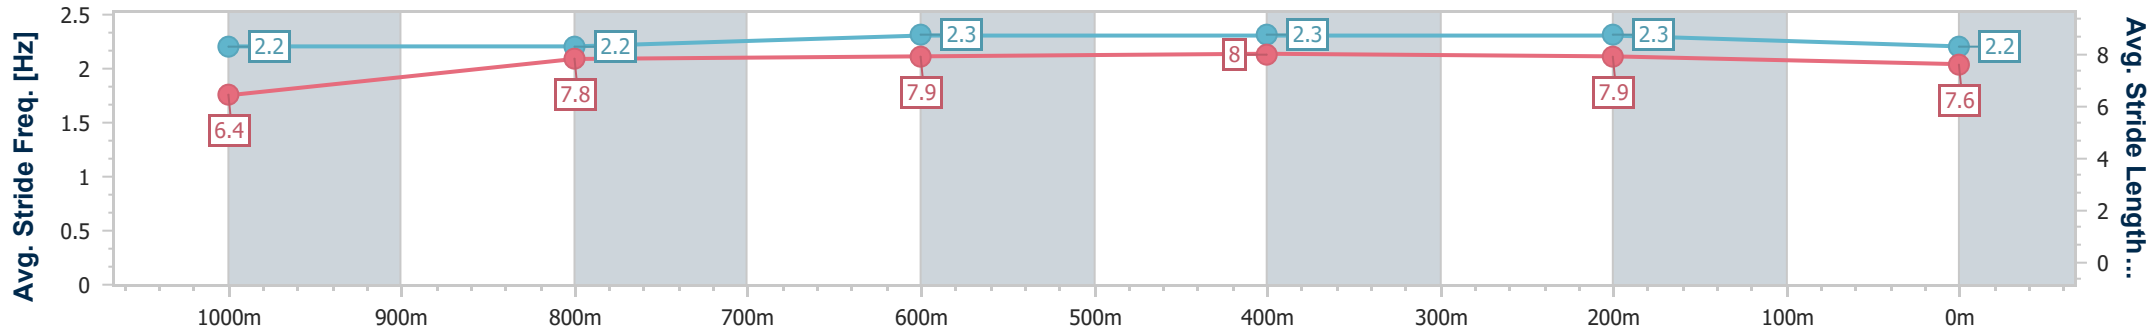

- [] Ranking at each section and finish
- .-.- No data available at this section
- NA No data available

Horse/Jockey Name	Royal Exit
Final Rank	5
Fastest Section Time (Section)	0:10.93 (600m)
Top Speed [km/h] (Section)	67.6 (600m)
Race State	Finished

Ipswich QLD Professional
 Race 4: JOHN PEDERSON MEMORIAL Class 4 Handicap - 1200m

26 November 2022 - 14:54

Track Rating: Soft 5, Weather: Fine, Rail Position: True Entire Course

Section	Overall	1000m	800m	600m	400m	200m								
Section Times	1:11.04 [5] (0:14.49)	0:56.55 [5] (0:11.45)	0:45.10 [6] (0:11.21)	0:33.89 [5] (0:10.93)	0:22.96 [5] (0:11.13)	0:11.83 [4] (0:11.83)								
Average Speed [km/h]	49.7	62.8	64.3	66.4	65.4	60.9								
Top Speed [km/h]	64.9	64.9	64.6	67.6	66.9	63.9								
Avg. Dist. to Rail [m]	5.5	0.4	0.4	1.9	3.4	5.1								
Avg. Stride Freq. [Hz]	2.2	2.2	2.3	2.3	2.3	2.2								
Avg. Stride Length [m]	6.4	7.8	7.9	8.0	7.9	7.6								