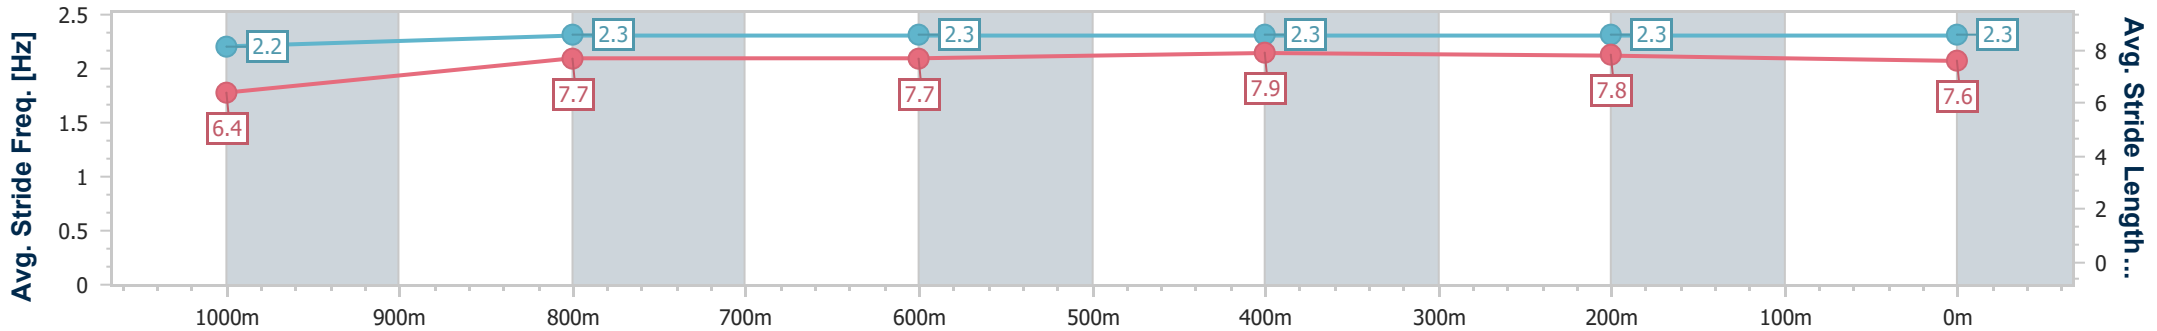

Horse/Jockey Name	Avoca
Final Rank	3
Fastest Section Time (Section)	0:11.05 (400m)
Top Speed [km/h] (Section)	66.0 (400m)
Race State	Finished

Ipswich QLD Professional
Race 4: JOHN PEDERSON MEMORIAL Class 4 Handicap - 1200m

26 November 2022 - 14:54

Track Rating: Soft 5, Weather: Fine, Rail Position: True Entire Course

Section	Overall	1000m	800m	600m	400m	200m								
Section Times	1:10.56 [3] (0:14.21)	0:56.35 [3] (0:11.32)	0:45.03 [3] (0:11.26)	0:33.77 [3] (0:11.15)	0:22.62 [3] (0:11.05)	0:11.57 [3] (0:11.57)								
Average Speed [km/h]	50.7	63.5	63.8	64.6	65.2	62.3								
Top Speed [km/h]	64.5	64.4	64.6	65.9	66.0	65.0								
Avg. Dist. to Rail [m]	2.1	1.0	0.3	0.2	0.5	0.9								
Avg. Stride Freq. [Hz]	2.2	2.3	2.3	2.3	2.3	2.3								
Avg. Stride Length [m]	6.4	7.7	7.7	7.9	7.8	7.6								

- [ ] Ranking at each section and finish
- -.-.- No data available at this section
- NA No data available