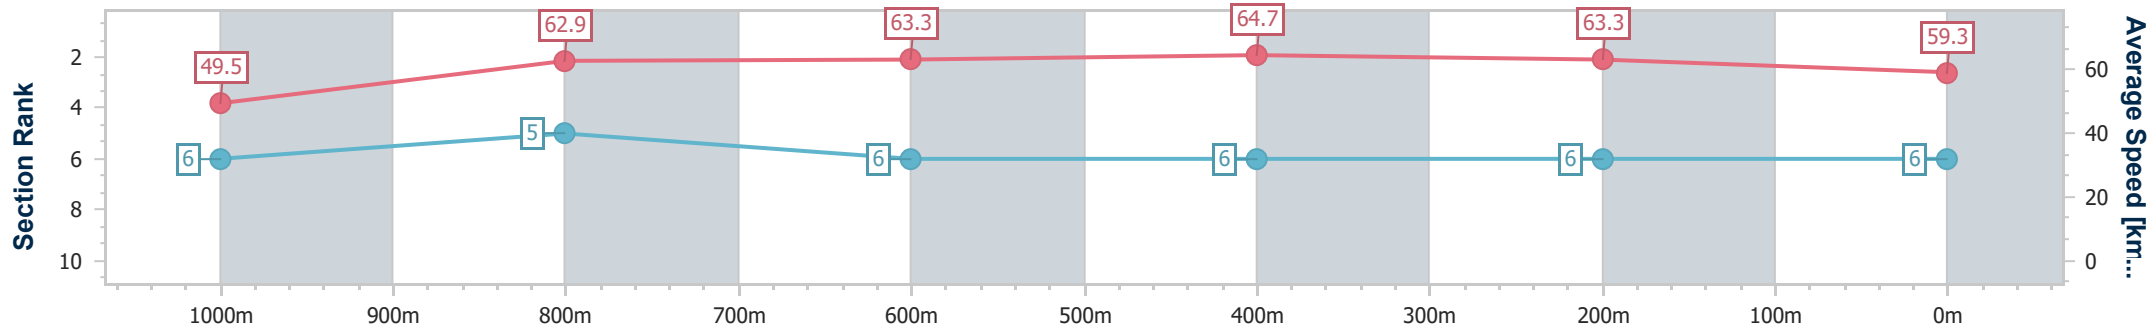

- [] Ranking at each section and finish
- .-.- No data available at this section
- NA No data available

Horse/Jockey Name	Helsun
Final Rank	6
Fastest Section Time (Section)	0:11.11 (600m)
Top Speed [km/h] (Section)	65.5 (600m)
Race State	Finished

Ipswich QLD Professional
Race 4: JOHN PEDERSON MEMORIAL Class 4 Handicap - 1200m

26 November 2022 - 14:54

Track Rating: Soft 5, Weather: Fine, Rail Position: True Entire Course

Section	Overall	1000m	800m	600m	400m	200m								
Section Times	1:11.92 [6] (0:14.55)	0:57.37 [6] (0:11.42)	0:45.95 [5] (0:11.34)	0:34.61 [6] (0:11.11)	0:23.50 [6] (0:11.35)	0:12.15 [6] (0:12.15)								
Average Speed [km/h]	49.5	62.9	63.3	64.7	63.3	59.3								
Top Speed [km/h]	64.2	64.3	64.8	65.5	64.9	61.6								
Avg. Dist. to Rail [m]	3.0	1.2	0.6	0.5	0.9	2.2								
Avg. Stride Freq. [Hz]	2.2	2.3	2.3	2.3	2.3	2.2								
Avg. Stride Length [m]	6.4	7.7	7.8	7.8	7.7	7.4								

- [] Ranking at each section and finish
- .-.- No data available at this section
- NA No data available