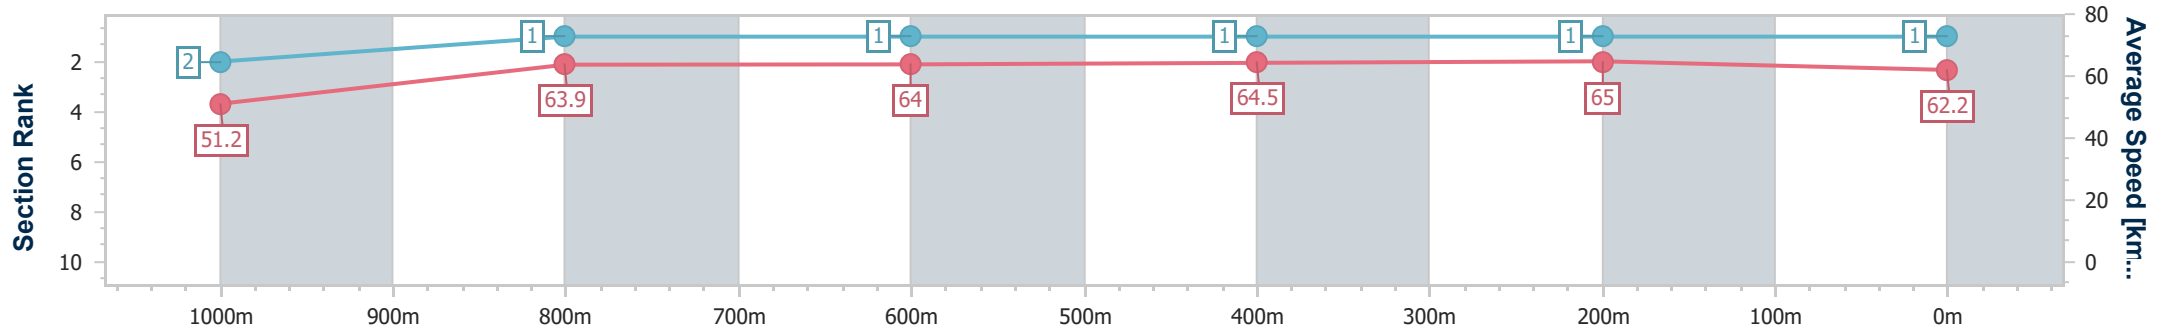

- [] Ranking at each section and finish
- .-.- No data available at this section
- NA No data available

Horse/Jockey Name	King Hammurabi
Final Rank	2
Fastest Section Time (Section)	0:11.08 (600m)
Top Speed [km/h] (Section)	66.4 (400m)
Race State	Finished