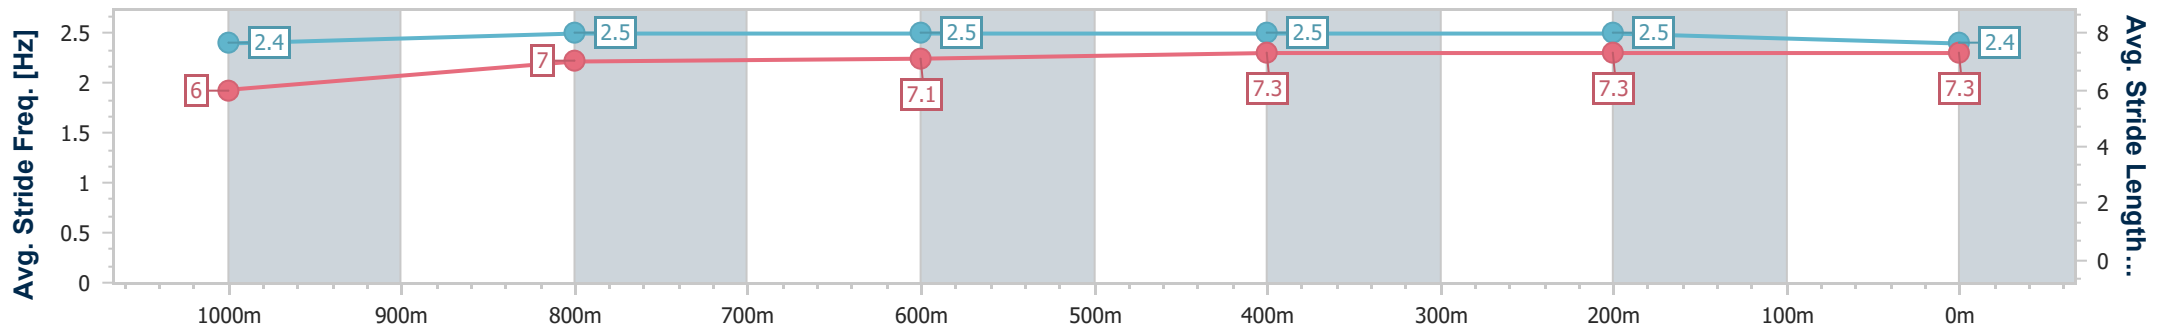

- [] Ranking at each section and finish
- .-.- No data available at this section
- NA No data available

Horse/Jockey Name	King Hammurabi
Final Rank	2
Fastest Section Time (Section)	0:11.08 (600m)
Top Speed [km/h] (Section)	66.4 (400m)
Race State	Finished