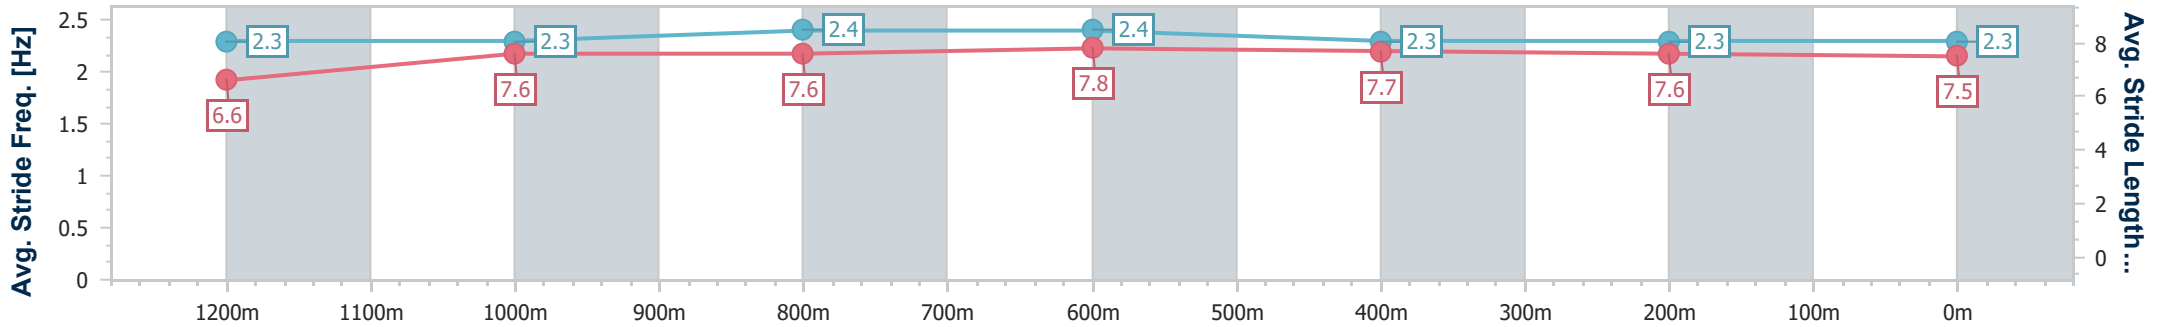

Horse/Jockey Name	London Banker
Final Rank	8
Fastest Section Time (Section)	0:10.15 (Overall)
Top Speed [km/h] (Section)	68.4 (1000m)
Race State	Finished

Aquis Park Gold Coast QLD Professional
Race 8: SKY RACING TATTERSALL'S RECOGNITION STAKES - AQUIS PARK
1350m
HOME OF THE GOLD COAST
TURF CLUB & SPORT CENTRE

26 November 2022 - 16:28

Track Rating: Good 3, Weather: Fine, Rail Position: True Entire Course

Section	Overall	1200m	1000m	800m	600m	400m	200m						
Section Times	1:17.46 [8] (0:10.15)	1:07.31 [7] (0:11.21)	0:56.10 [8] (0:11.22)	0:44.88 [9] (0:10.76)	0:34.12 [9] (0:11.09)	0:23.03 [9] (0:11.33)	0:11.70 [9] (0:11.70)						
Average Speed [km/h]	53.2	64.3	64.5	66.9	64.8	63.6	61.6						
Top Speed [km/h]	62.6	64.8	68.4	68.3	65.9	64.2	63.6						
Avg. Dist. to Rail [m]	1.1	1.0	0.9	0.3	0.4	2.6	5.2						
Avg. Stride Freq. [Hz]	2.3	2.3	2.4	2.4	2.3	2.3	2.3						
Avg. Stride Length [m]	6.6	7.6	7.6	7.8	7.7	7.6	7.5						

- [ ] Ranking at each section and finish
- -.-.- No data available at this section
- NA No data available