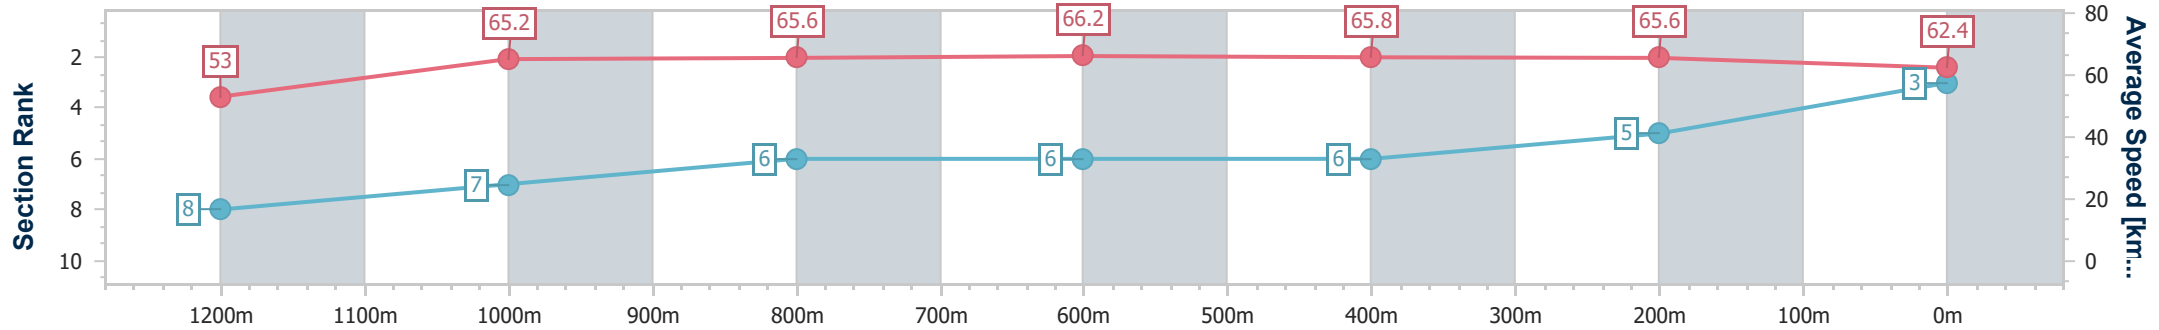

Horse/Jockey Name	Blondeau
Final Rank	3
Fastest Section Time (Section)	0:10.19 (Overall)
Top Speed [km/h] (Section)	67.3 (800m)
Race State	Finished

Aquis Park Gold Coast QLD Professional
Race 8: SKY RACING TATTERSALL'S RECOGNITION STAKES - AQUIS PARK
1350m

26 November 2022 - 16:28

Track Rating: Good 3, Weather: Fine, Rail Position: True Entire Course

Section	Overall	1200m	1000m	800m	600m	400m	200m
Section Times	1:16.60 [3] (0:10.19)	1:06.41 [8] (0:11.06)	0:55.35 [7] (0:11.06)	0:44.29 [6] (0:10.85)	0:33.44 [6] (0:10.89)	0:22.55 [6] (0:11.01)	0:11.54 [5] (0:11.54)
Average Speed [km/h]	53.0	65.2	65.6	66.2	65.8	65.6	62.4
Top Speed [km/h]	63.7	66.3	66.4	67.3	67.2	66.8	65.1
Avg. Dist. to Rail [m]	4.0	3.0	1.6	0.2	0.8	3.0	6.3
Avg. Stride Freq. [Hz]	2.2	2.3	2.3	2.3	2.3	2.4	2.3
Avg. Stride Length [m]	6.7	7.8	7.8	8.0	7.8	7.7	7.5

- [ ] Ranking at each section and finish
- -.-.- No data available at this section
- NA No data available