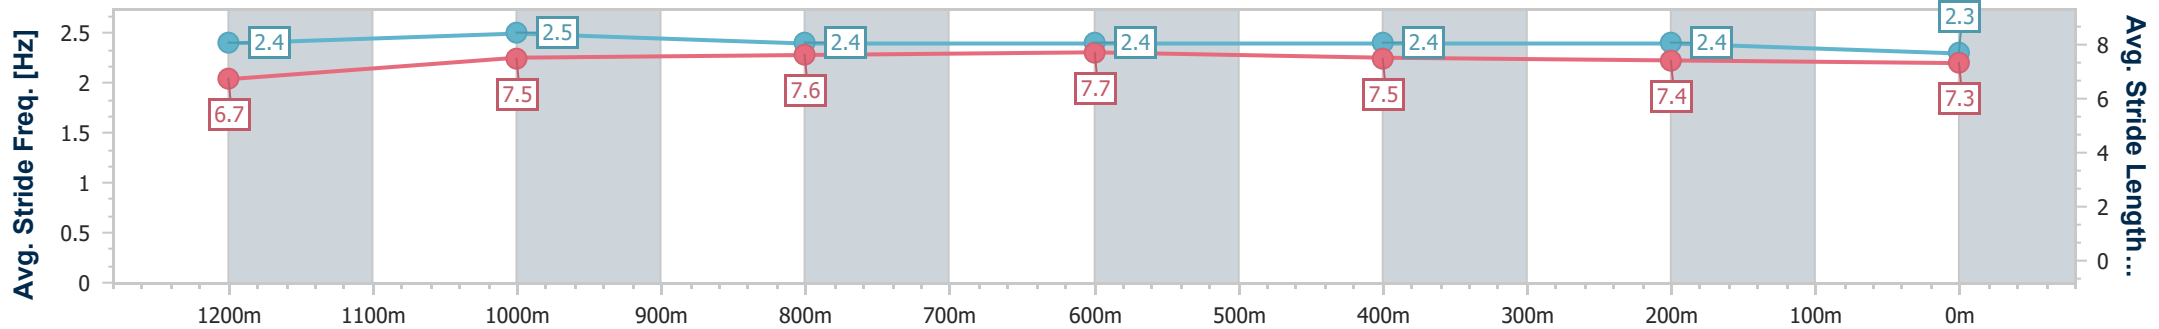

Horse/Jockey Name	Emerald Kingdom
Final Rank	1
Fastest Section Time (Section)	0:09.69 (Overall)
Top Speed [km/h] (Section)	67.4 (1000m)
Race State	Finished

Aquis Park Gold Coast QLD Professional
Race 8: SKY RACING TATTERSALL'S RECOGNITION STAKES - AQUIS PARK
1350m

26 November 2022 - 16:28

Track Rating: Good 3, Weather: Fine, Rail Position: True Entire Course

Section	Overall	1200m	1000m	800m	600m	400m	200m
Section Times	1:16.37 [1] (0:09.69)	1:06.68 [1] (0:10.79)	0:55.89 [1] (0:10.89)	0:45.00 [1] (0:11.00)	0:34.00 [1] (0:11.09)	0:22.91 [1] (0:11.19)	0:11.72 [1] (0:11.72)
Average Speed [km/h]	55.8	66.7	66.2	65.6	64.5	64.2	61.5
Top Speed [km/h]	65.4	67.3	67.4	66.2	66.0	65.5	65.1
Avg. Dist. to Rail [m]	8.1	2.6	0.5	0.2	0.8	0.7	2.4
Avg. Stride Freq. [Hz]	2.4	2.5	2.4	2.4	2.4	2.4	2.3
Avg. Stride Length [m]	6.7	7.5	7.6	7.7	7.5	7.4	7.3

- [ ] Ranking at each section and finish
- -.-.- No data available at this section
- NA No data available