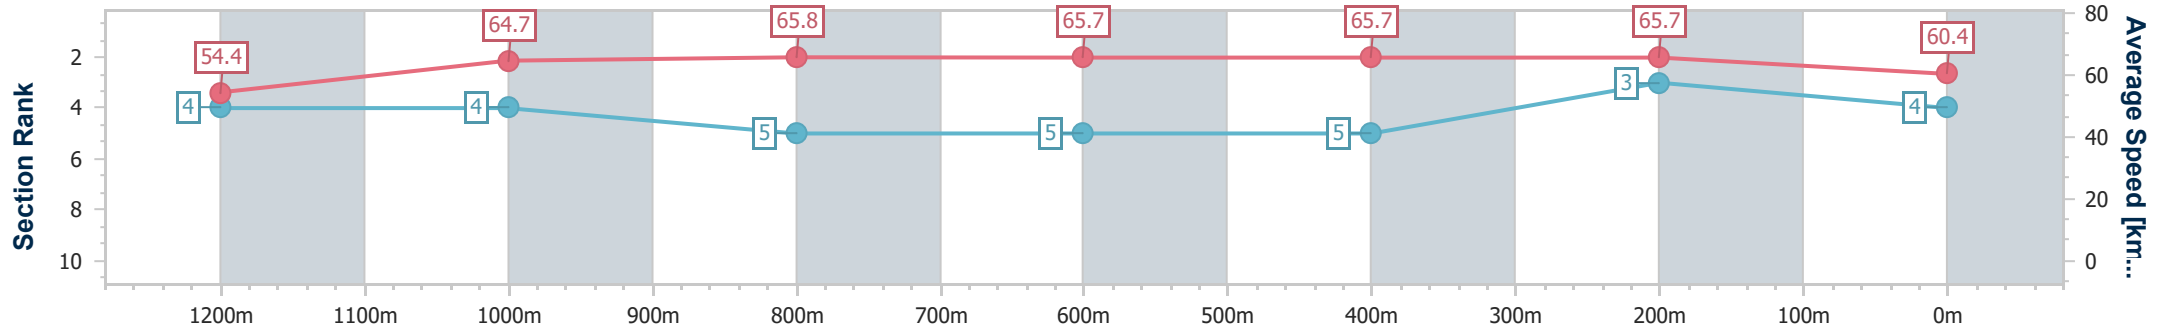

Horse/Jockey Name	Rubamos
Final Rank	4
Fastest Section Time (Section)	0:09.93 (Overall)
Top Speed [km/h] (Section)	67.3 (1000m)
Race State	Finished

Aquis Park Gold Coast QLD Professional
Race 8: SKY RACING TATTERSALL'S RECOGNITION STAKES - AQUIS PARK
1350m

26 November 2022 - 16:28

Track Rating: Good 3, Weather: Fine, Rail Position: True Entire Course

Section	Overall	1200m	1000m	800m	600m	400m	200m							
Section Times	1:16.72 [4] (0:09.93)	1:06.79 [4] (0:11.11)	0:55.68 [4] (0:10.94)	0:44.74 [5] (0:10.94)	0:33.80 [5] (0:10.92)	0:22.88 [5] (0:10.96)	0:11.92 [3] (0:11.92)							
Average Speed [km/h]	54.4	64.7	65.8	65.7	65.7	65.7	60.4							
Top Speed [km/h]	64.7	66.5	67.3	66.9	67.2	67.2	64.2							
Avg. Dist. to Rail [m]	3.9	1.5	0.6	0.7	0.7	2.9	5.5							
Avg. Stride Freq. [Hz]	2.3	2.3	2.3	2.3	2.3	2.5	2.4							
Avg. Stride Length [m]	6.7	7.8	7.8	7.8	7.7	7.5	7.0							

- [ ] Ranking at each section and finish
- -.-.- No data available at this section
- NA No data available