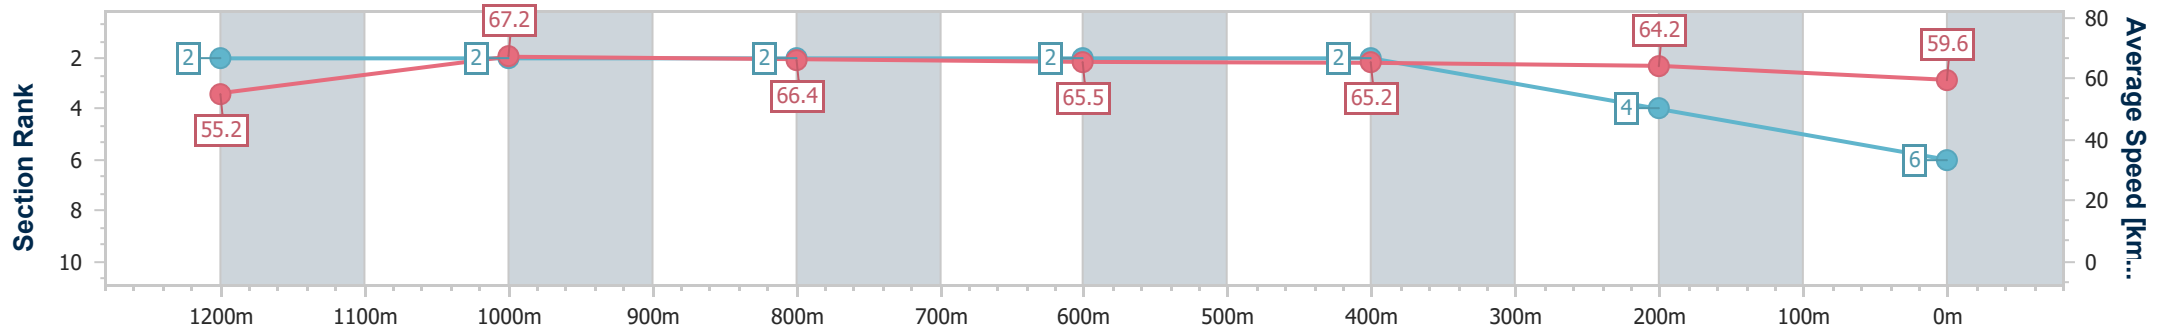

Horse/Jockey Name	Last Chance
Final Rank	6
Fastest Section Time (Section)	0:09.79 (Overall)
Top Speed [km/h] (Section)	68.1 (1200m)
Race State	Finished

Aquis Park Gold Coast QLD Professional
Race 8: SKY RACING TATTERSALL'S RECOGNITION STAKES - AQUIS PARK
1350m

26 November 2022 - 16:28

Track Rating: Good 3, Weather: Fine, Rail Position: True Entire Course

Section	Overall	1200m	1000m	800m	600m	400m	200m
Section Times	1:16.84 [6] (0:09.79)	1:07.05 [2] (0:10.73)	0:56.32 [2] (0:10.86)	0:45.46 [2] (0:11.05)	0:34.41 [2] (0:11.09)	0:23.32 [2] (0:11.25)	0:12.07 [4] (0:12.07)
Average Speed [km/h]	55.2	67.2	66.4	65.5	65.2	64.2	59.6
Top Speed [km/h]	67.8	68.1	67.8	66.5	68.0	67.1	62.9
Avg. Dist. to Rail [m]	5.9	2.3	0.6	1.2	0.8	2.3	3.8
Avg. Stride Freq. [Hz]	2.3	2.5	2.4	2.4	2.4	2.4	2.3
Avg. Stride Length [m]	6.6	7.6	7.7	7.6	7.5	7.3	7.3

- [ ] Ranking at each section and finish
- -.-.- No data available at this section
- NA No data available