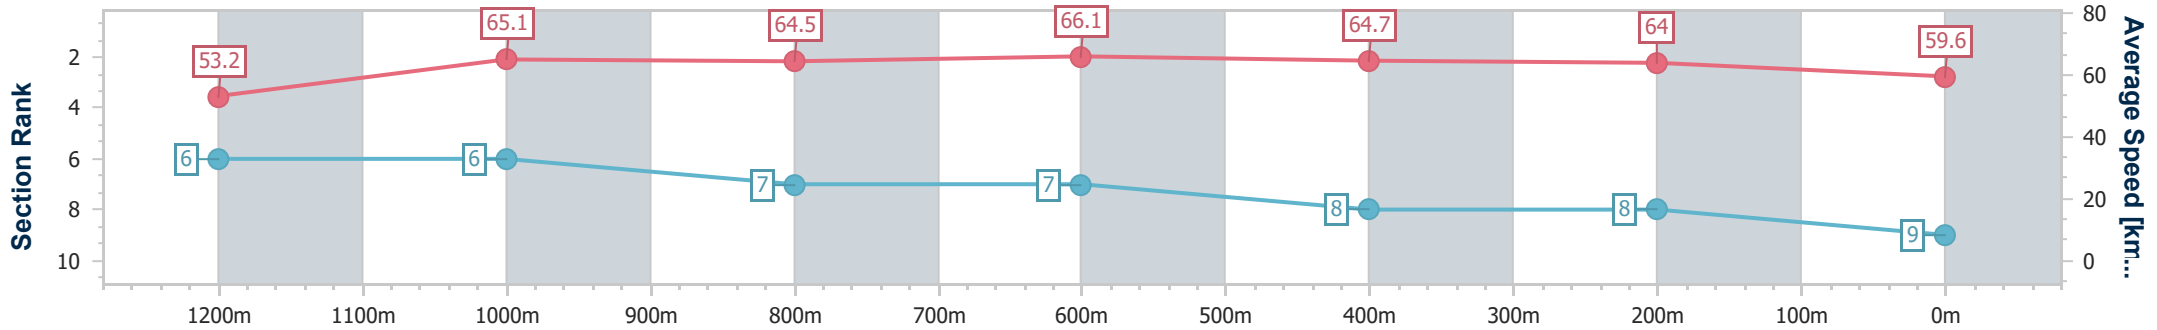

Horse/Jockey Name	Kinloch
Final Rank	9
Fastest Section Time (Section)	0:10.14 (Overall)
Top Speed [km/h] (Section)	66.9 (600m)
Race State	Finished

Aquis Park Gold Coast QLD Professional
Race 8: SKY RACING TATTERSALL'S RECOGNITION STAKES - AQUIS PARK
1350m

26 November 2022 - 16:28

Track Rating: Good 3, Weather: Fine, Rail Position: True Entire Course

Section	Overall	1200m	1000m	800m	600m	400m	200m							
Section Times	1:17.54 [9] (0:10.14)	1:07.40 [6] (0:11.05)	0:56.35 [6] (0:11.17)	0:45.18 [7] (0:10.84)	0:34.34 [7] (0:11.03)	0:23.31 [8] (0:11.24)	0:12.07 [8] (0:12.07)							
Average Speed [km/h]	53.2	65.1	64.5	66.1	64.7	64.0	59.6							
Top Speed [km/h]	64.0	66.0	66.0	66.6	66.9	65.8	63.8							
Avg. Dist. to Rail [m]	0.8	0.5	0.5	1.0	1.4	1.0	1.2							
Avg. Stride Freq. [Hz]	2.2	2.3	2.1	2.3	2.3	2.4	2.3							
Avg. Stride Length [m]	6.7	7.9	8.6	7.9	7.6	7.4	7.3							

- [ ] Ranking at each section and finish
- -.-.- No data available at this section
- NA No data available