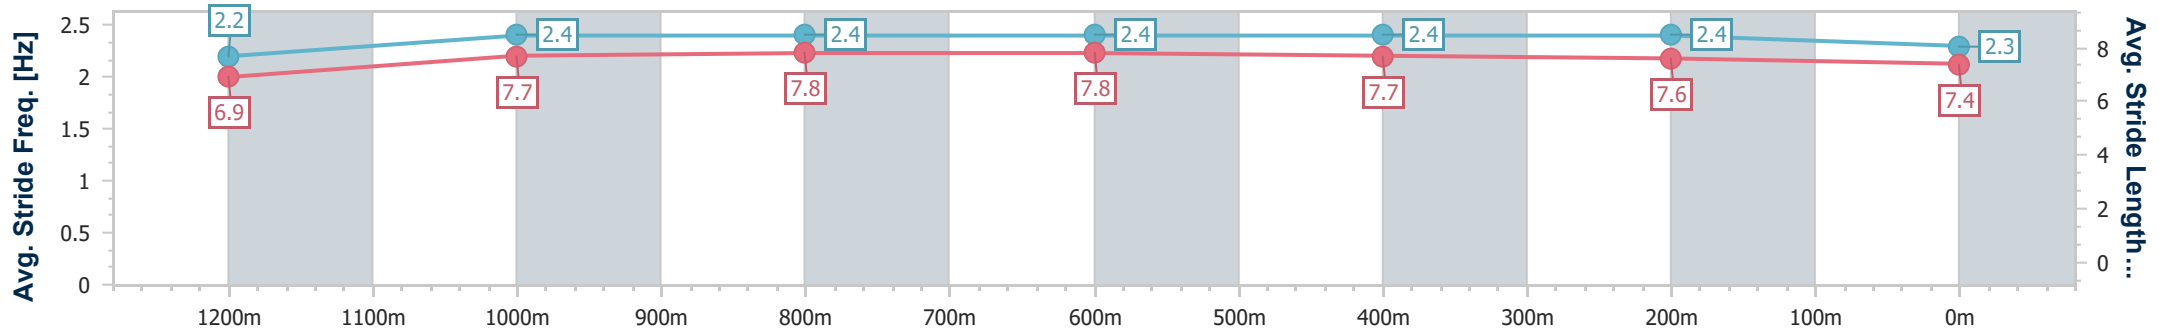

Horse/Jockey Name	Holyfield
Final Rank	2
Fastest Section Time (Section)	0:09.81 (Overall)
Top Speed [km/h] (Section)	66.9 (600m)
Race State	Finished

Aquis Park Gold Coast QLD Professional
Race 8: SKY RACING TATTERSALL'S RECOGNITION STAKES - AQUIS PARK
1350m

26 November 2022 - 16:28

Track Rating: Good 3, Weather: Fine, Rail Position: True Entire Course

Section	Overall	1200m	1000m	800m	600m	400m	200m
Section Times	1:16.39 [2] (0:09.81)	1:06.58 [3] (0:10.95)	0:55.63 [3] (0:10.93)	0:44.70 [3] (0:10.95)	0:33.75 [3] (0:10.98)	0:22.77 [3] (0:11.04)	0:11.73 [2] (0:11.73)
Average Speed [km/h]	55.2	65.7	66.0	65.7	65.9	65.3	61.5
Top Speed [km/h]	63.3	66.6	66.3	66.6	66.9	66.1	64.1
Avg. Dist. to Rail [m]	4.6	1.2	0.4	0.1	0.8	3.0	4.3
Avg. Stride Freq. [Hz]	2.2	2.4	2.4	2.4	2.4	2.4	2.3
Avg. Stride Length [m]	6.9	7.7	7.8	7.8	7.7	7.6	7.4

- [ ] Ranking at each section and finish
- -.-.- No data available at this section
- NA No data available