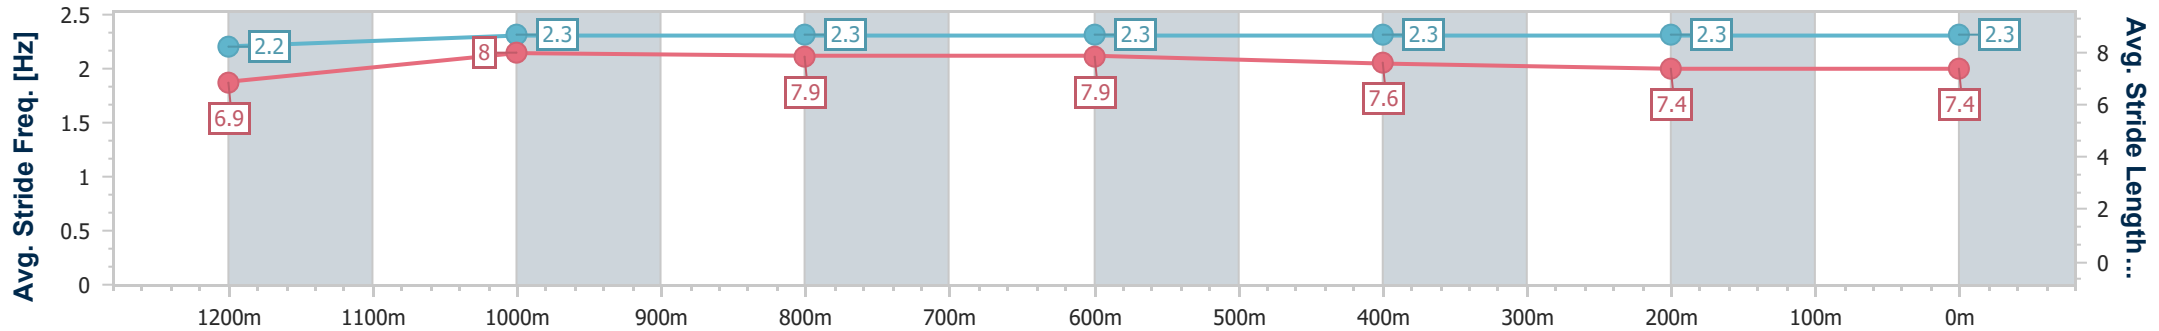

Horse/Jockey Name	Wonderful Riri
Final Rank	7
Fastest Section Time (Section)	0:10.01 (Overall)
Top Speed [km/h] (Section)	67.9 (800m)
Race State	Finished

Aquis Park Gold Coast QLD Professional
Race 8: SKY RACING TATTERSALL'S RECOGNITION STAKES - AQUIS PARK
1350m

26 November 2022 - 16:28

Track Rating: Good 3, Weather: Fine, Rail Position: True Entire Course

Section	Overall	1200m	1000m	800m	600m	400m	200m
Section Times	1:17.26 [7] (0:10.01)	1:07.25 [5] (0:11.09)	0:56.16 [5] (0:10.81)	0:45.35 [4] (0:10.82)	0:34.53 [4] (0:11.03)	0:23.50 [4] (0:11.45)	0:12.05 [7] (0:12.05)
Average Speed [km/h]	54.0	65.0	66.3	66.0	64.7	62.8	59.7
Top Speed [km/h]	63.5	66.0	67.8	67.9	66.4	64.7	62.3
Avg. Dist. to Rail [m]	3.8	0.7	0.9	1.8	1.7	1.2	3.5
Avg. Stride Freq. [Hz]	2.2	2.3	2.3	2.3	2.3	2.3	2.3
Avg. Stride Length [m]	6.9	8.0	7.9	7.9	7.6	7.4	7.4

- [ ] Ranking at each section and finish
- -.-.- No data available at this section
- NA No data available