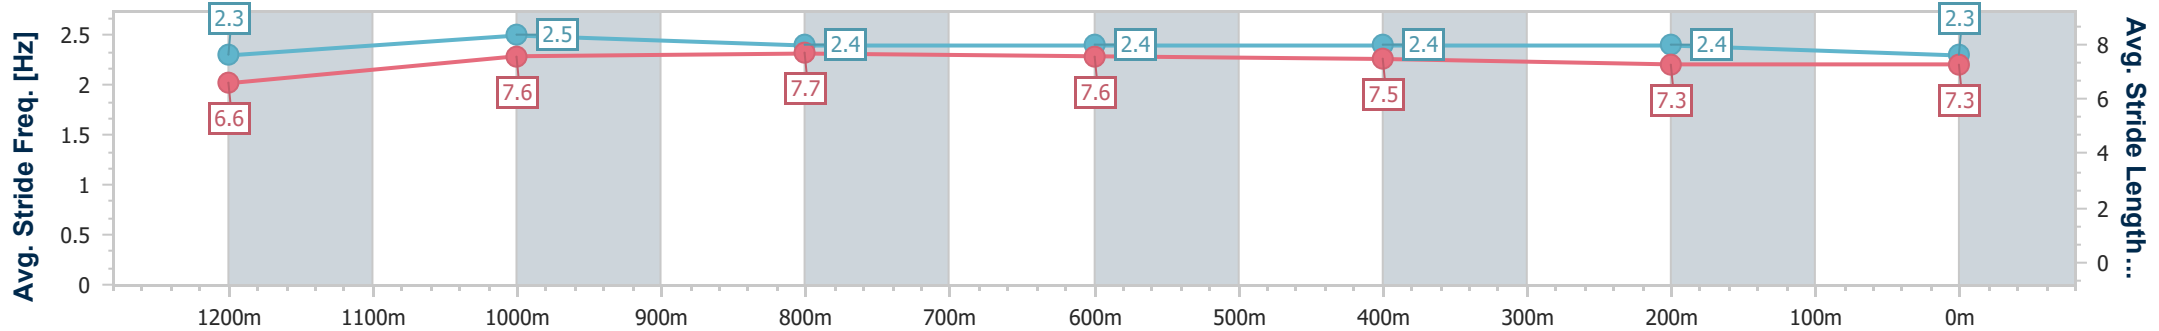

Horse/Jockey Name	Last Chance
Final Rank	6
Fastest Section Time (Section)	0:09.79 (Overall)
Top Speed [km/h] (Section)	68.1 (1200m)
Race State	Finished

Aquis Park Gold Coast QLD Professional
Race 8: SKY RACING TATTERSALL'S RECOGNITION STAKES - AQUIS PARK
1350m

26 November 2022 - 16:28

Track Rating: Good 3, Weather: Fine, Rail Position: True Entire Course

Section	Overall	1200m	1000m	800m	600m	400m	200m
Section Times	1:16.84 [6] (0:09.79)	1:07.05 [2] (0:10.73)	0:56.32 [2] (0:10.86)	0:45.46 [2] (0:11.05)	0:34.41 [2] (0:11.09)	0:23.32 [2] (0:11.25)	0:12.07 [4] (0:12.07)
Average Speed [km/h]	55.2	67.2	66.4	65.5	65.2	64.2	59.6
Top Speed [km/h]	67.8	68.1	67.8	66.5	68.0	67.1	62.9
Avg. Dist. to Rail [m]	5.9	2.3	0.6	1.2	0.8	2.3	3.8
Avg. Stride Freq. [Hz]	2.3	2.5	2.4	2.4	2.4	2.4	2.3
Avg. Stride Length [m]	6.6	7.6	7.7	7.6	7.5	7.3	7.3

- [ ] Ranking at each section and finish
- -.-.- No data available at this section
- NA No data available