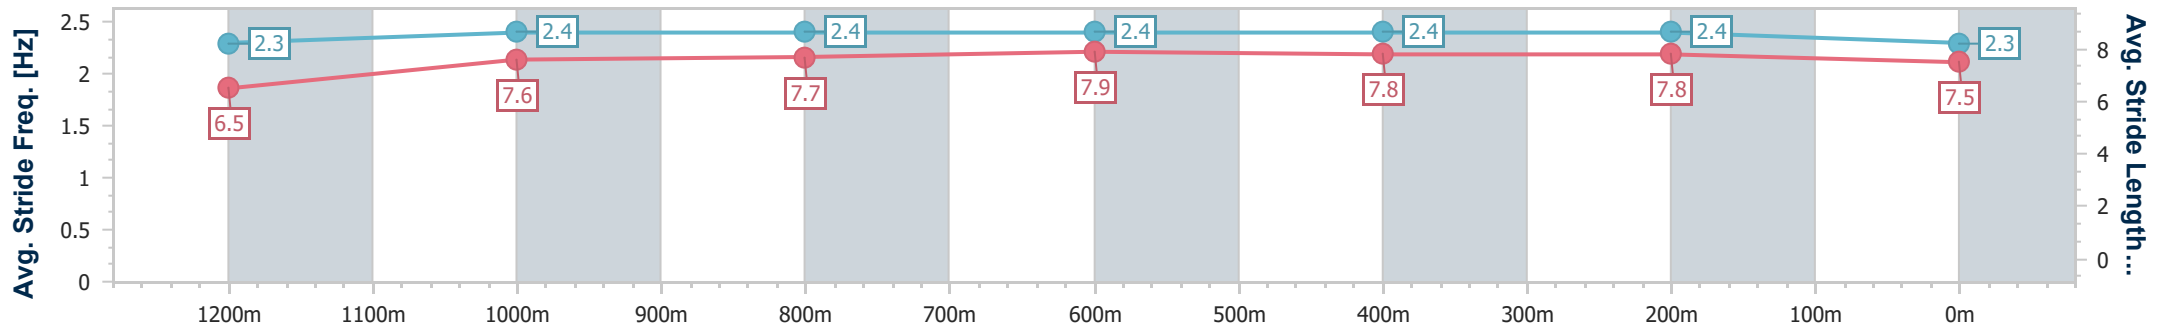

Horse/Jockey Name	Vinco
Final Rank	5
Fastest Section Time (Section)	0:10.38 (Overall)
Top Speed [km/h] (Section)	69.1 (1000m)
Race State	Finished

Aquis Park Gold Coast QLD Professional
Race 8: SKY RACING TATTERSALL'S RECOGNITION STAKES - AQUIS PARK
1350m

26 November 2022 - 16:28

Track Rating: Good 3, Weather: Fine, Rail Position: True Entire Course

Section	Overall	1200m	1000m	800m	600m	400m	200m
Section Times	1:16.74 [5] (0:10.38)	1:06.36 [9] (0:11.17)	0:55.19 [9] (0:11.01)	0:44.18 [8] (0:10.79)	0:33.39 [8] (0:10.98)	0:22.41 [7] (0:10.86)	0:11.55 [6] (0:11.55)
Average Speed [km/h]	52.2	64.5	66.0	67.0	66.2	66.7	62.3
Top Speed [km/h]	62.1	66.4	69.1	67.9	67.7	67.3	66.4
Avg. Dist. to Rail [m]	6.2	2.0	1.8	1.3	1.9	6.3	9.0
Avg. Stride Freq. [Hz]	2.3	2.4	2.4	2.4	2.4	2.4	2.3
Avg. Stride Length [m]	6.5	7.6	7.7	7.9	7.8	7.8	7.5

- [ ] Ranking at each section and finish
- -.-.- No data available at this section
- NA No data available