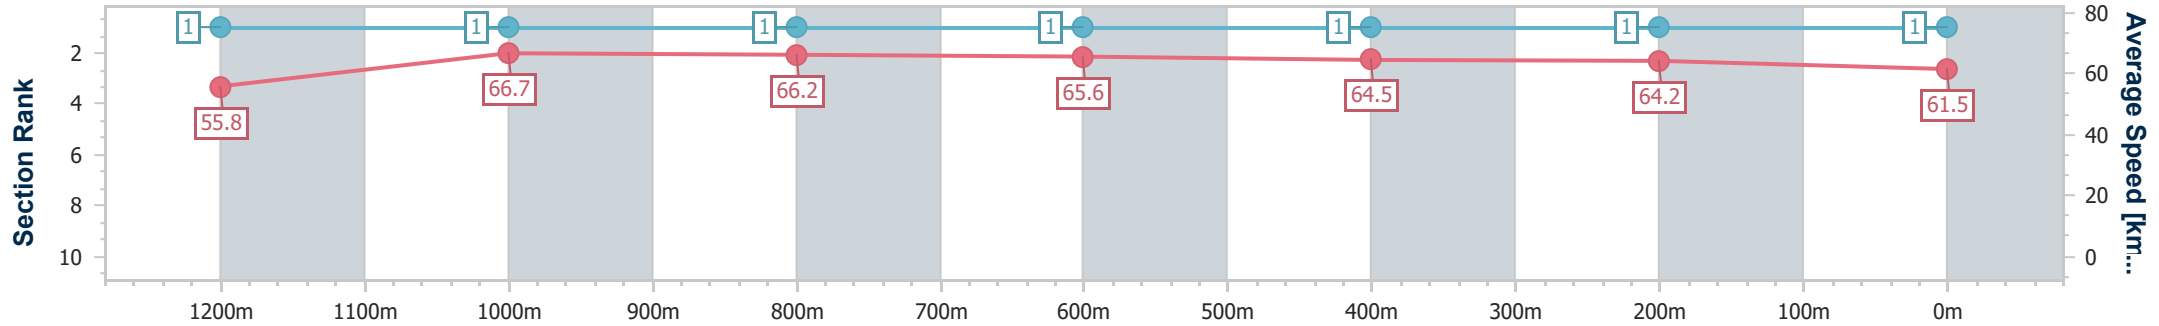

Horse/Jockey Name	Emerald Kingdom
Final Rank	1
Fastest Section Time (Section)	0:09.69 (Overall)
Top Speed [km/h] (Section)	67.4 (1000m)
Race State	Finished

Aquis Park Gold Coast QLD Professional
Race 8: SKY RACING TATTERSALL'S RECOGNITION STAKES - AQUIS PARK
1350m

26 November 2022 - 16:28

Track Rating: Good 3, Weather: Fine, Rail Position: True Entire Course

Section	Overall	1200m	1000m	800m	600m	400m	200m
Section Times	1:16.37 [1] (0:09.69)	1:06.68 [1] (0:10.79)	0:55.89 [1] (0:10.89)	0:45.00 [1] (0:11.00)	0:34.00 [1] (0:11.09)	0:22.91 [1] (0:11.19)	0:11.72 [1] (0:11.72)
Average Speed [km/h]	55.8	66.7	66.2	65.6	64.5	64.2	61.5
Top Speed [km/h]	65.4	67.3	67.4	66.2	66.0	65.5	65.1
Avg. Dist. to Rail [m]	8.1	2.6	0.5	0.2	0.8	0.7	2.4
Avg. Stride Freq. [Hz]	2.4	2.5	2.4	2.4	2.4	2.4	2.3
Avg. Stride Length [m]	6.7	7.5	7.6	7.7	7.5	7.4	7.3

- [ ] Ranking at each section and finish
- -.-.- No data available at this section
- NA No data available