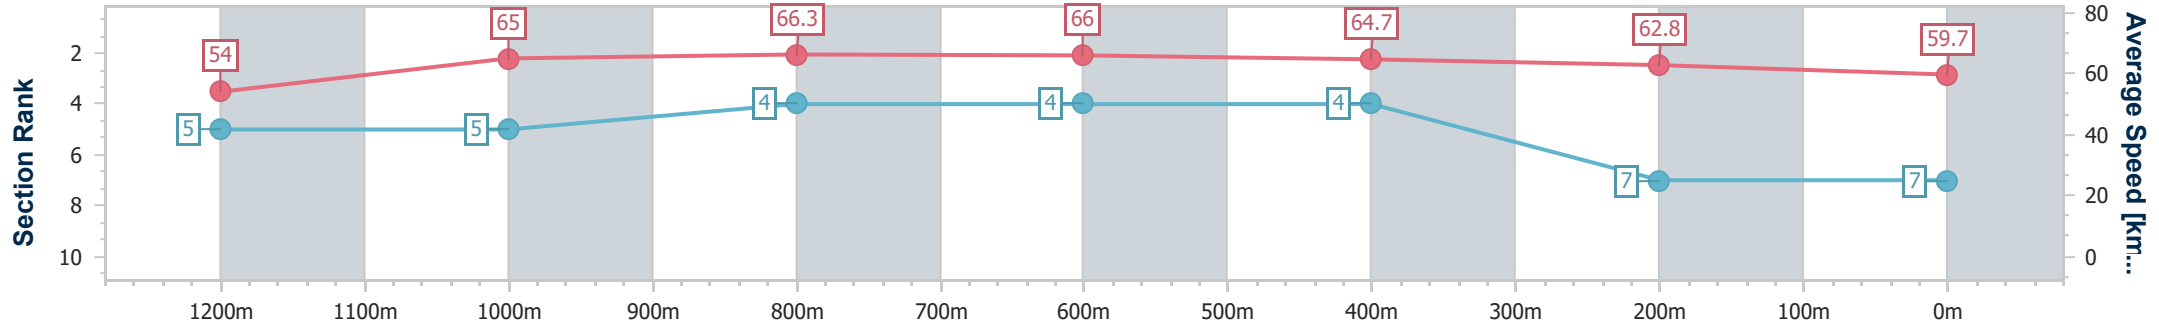

Horse/Jockey Name	Wonderful Riri
Final Rank	7
Fastest Section Time (Section)	0:10.01 (Overall)
Top Speed [km/h] (Section)	67.9 (800m)
Race State	Finished

Aquis Park Gold Coast QLD Professional
Race 8: SKY RACING TATTERSALL'S RECOGNITION STAKES - AQUIS PARK
1350m

26 November 2022 - 16:28

Track Rating: Good 3, Weather: Fine, Rail Position: True Entire Course

Section	Overall	1200m	1000m	800m	600m	400m	200m
Section Times	1:17.26 [7] (0:10.01)	1:07.25 [5] (0:11.09)	0:56.16 [5] (0:10.81)	0:45.35 [4] (0:10.82)	0:34.53 [4] (0:11.03)	0:23.50 [4] (0:11.45)	0:12.05 [7] (0:12.05)
Average Speed [km/h]	54.0	65.0	66.3	66.0	64.7	62.8	59.7
Top Speed [km/h]	63.5	66.0	67.8	67.9	66.4	64.7	62.3
Avg. Dist. to Rail [m]	3.8	0.7	0.9	1.8	1.7	1.2	3.5
Avg. Stride Freq. [Hz]	2.2	2.3	2.3	2.3	2.3	2.3	2.3
Avg. Stride Length [m]	6.9	8.0	7.9	7.9	7.6	7.4	7.4

- [ ] Ranking at each section and finish
- -.-.- No data available at this section
- NA No data available