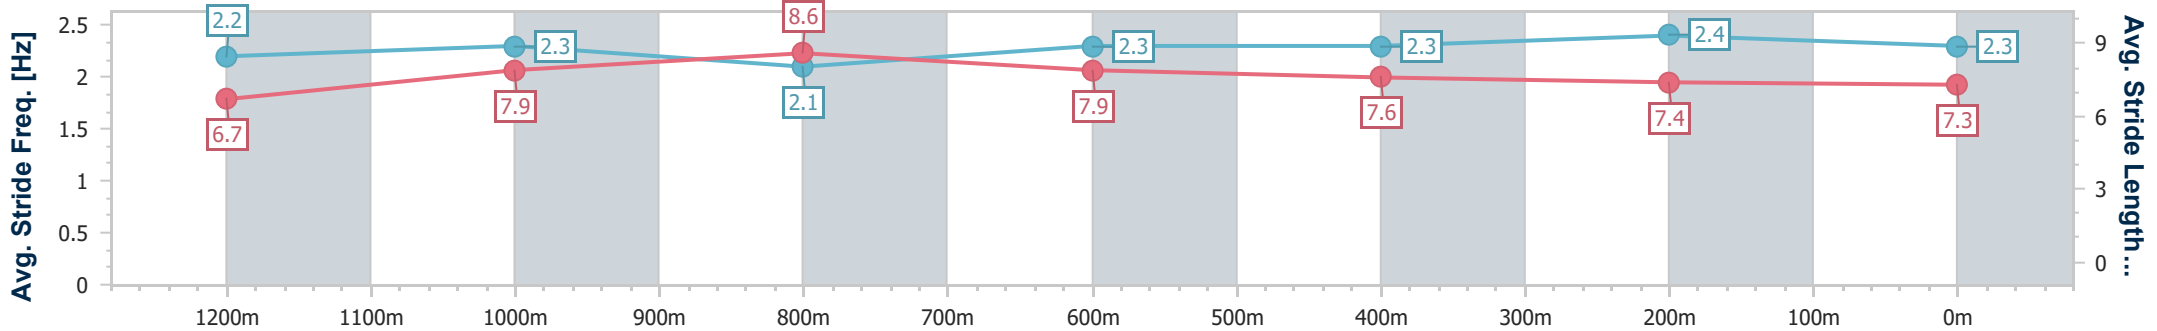

Horse/Jockey Name	Kinloch
Final Rank	9
Fastest Section Time (Section)	0:10.14 (Overall)
Top Speed [km/h] (Section)	66.9 (600m)
Race State	Finished

Aquis Park Gold Coast QLD Professional
Race 8: SKY RACING TATTERSALL'S RECOGNITION STAKES - AQUIS PARK
1350m

26 November 2022 - 16:28

Track Rating: Good 3, Weather: Fine, Rail Position: True Entire Course

Section	Overall	1200m	1000m	800m	600m	400m	200m							
Section Times	1:17.54 [9] (0:10.14)	1:07.40 [6] (0:11.05)	0:56.35 [6] (0:11.17)	0:45.18 [7] (0:10.84)	0:34.34 [7] (0:11.03)	0:23.31 [8] (0:11.24)	0:12.07 [8] (0:12.07)							
Average Speed [km/h]	53.2	65.1	64.5	66.1	64.7	64.0	59.6							
Top Speed [km/h]	64.0	66.0	66.0	66.6	66.9	65.8	63.8							
Avg. Dist. to Rail [m]	0.8	0.5	0.5	1.0	1.4	1.0	1.2							
Avg. Stride Freq. [Hz]	2.2	2.3	2.1	2.3	2.3	2.4	2.3							
Avg. Stride Length [m]	6.7	7.9	8.6	7.9	7.6	7.4	7.3							

- [ ] Ranking at each section and finish
- -.-.- No data available at this section
- NA No data available