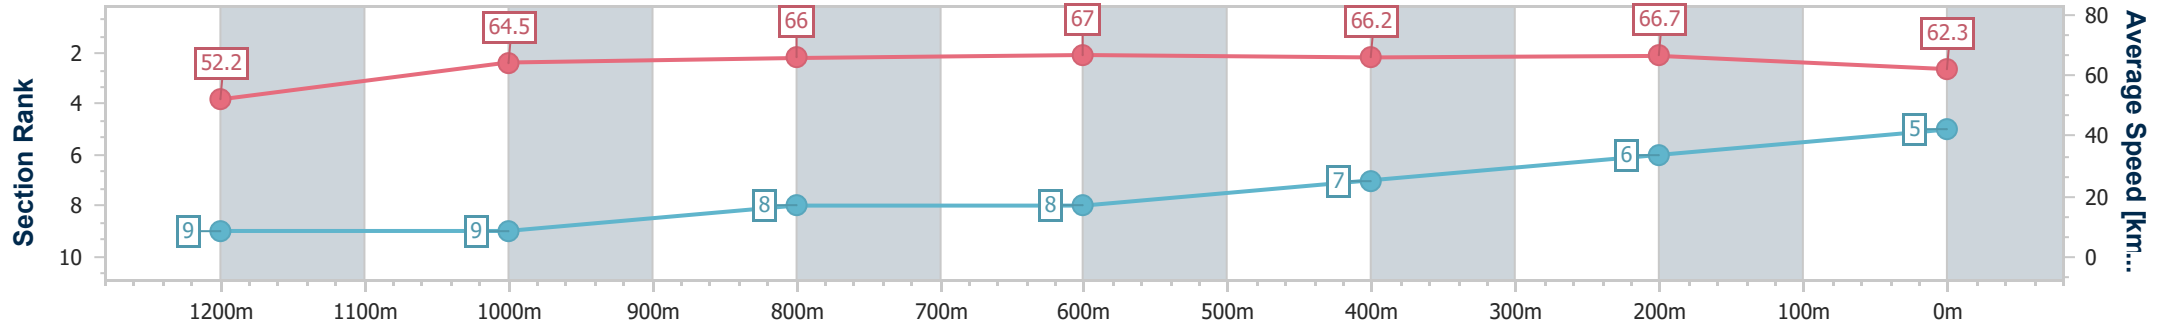

Horse/Jockey Name	Vinco
Final Rank	5
Fastest Section Time (Section)	0:10.38 (Overall)
Top Speed [km/h] (Section)	69.1 (1000m)
Race State	Finished

Aquis Park Gold Coast QLD Professional
Race 8: SKY RACING TATTERSALL'S RECOGNITION STAKES - AQUIS PARK
1350m

26 November 2022 - 16:28

Track Rating: Good 3, Weather: Fine, Rail Position: True Entire Course

Section	Overall	1200m	1000m	800m	600m	400m	200m
Section Times	1:16.74 [5] (0:10.38)	1:06.36 [9] (0:11.17)	0:55.19 [9] (0:11.01)	0:44.18 [8] (0:10.79)	0:33.39 [8] (0:10.98)	0:22.41 [7] (0:10.86)	0:11.55 [6] (0:11.55)
Average Speed [km/h]	52.2	64.5	66.0	67.0	66.2	66.7	62.3
Top Speed [km/h]	62.1	66.4	69.1	67.9	67.7	67.3	66.4
Avg. Dist. to Rail [m]	6.2	2.0	1.8	1.3	1.9	6.3	9.0
Avg. Stride Freq. [Hz]	2.3	2.4	2.4	2.4	2.4	2.4	2.3
Avg. Stride Length [m]	6.5	7.6	7.7	7.9	7.8	7.8	7.5

- [ ] Ranking at each section and finish
- -.-.- No data available at this section
- NA No data available