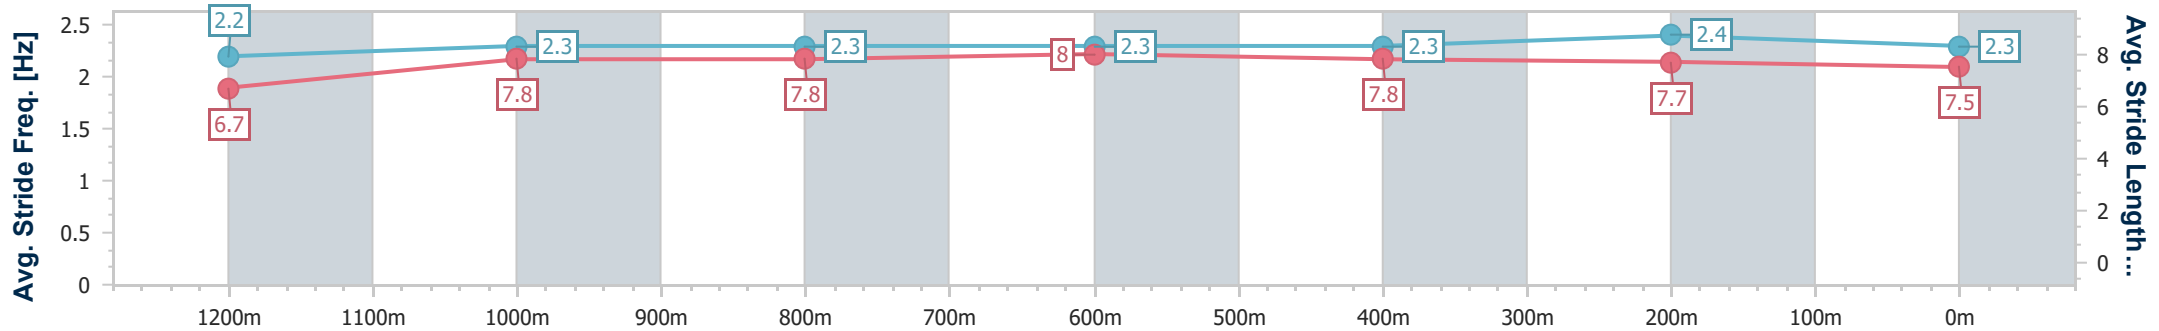

Horse/Jockey Name	Blondeau
Final Rank	3
Fastest Section Time (Section)	0:10.19 (Overall)
Top Speed [km/h] (Section)	67.3 (800m)
Race State	Finished

Aquis Park Gold Coast QLD Professional
Race 8: SKY RACING TATTERSALL'S RECOGNITION STAKES - AQUIS PARK
1350m

26 November 2022 - 16:28

Track Rating: Good 3, Weather: Fine, Rail Position: True Entire Course

Section	Overall	1200m	1000m	800m	600m	400m	200m
Section Times	1:16.60 [3] (0:10.19)	1:06.41 [8] (0:11.06)	0:55.35 [7] (0:11.06)	0:44.29 [6] (0:10.85)	0:33.44 [6] (0:10.89)	0:22.55 [6] (0:11.01)	0:11.54 [5] (0:11.54)
Average Speed [km/h]	53.0	65.2	65.6	66.2	65.8	65.6	62.4
Top Speed [km/h]	63.7	66.3	66.4	67.3	67.2	66.8	65.1
Avg. Dist. to Rail [m]	4.0	3.0	1.6	0.2	0.8	3.0	6.3
Avg. Stride Freq. [Hz]	2.2	2.3	2.3	2.3	2.3	2.4	2.3
Avg. Stride Length [m]	6.7	7.8	7.8	8.0	7.8	7.7	7.5

- [ ] Ranking at each section and finish
- -.-.- No data available at this section
- NA No data available