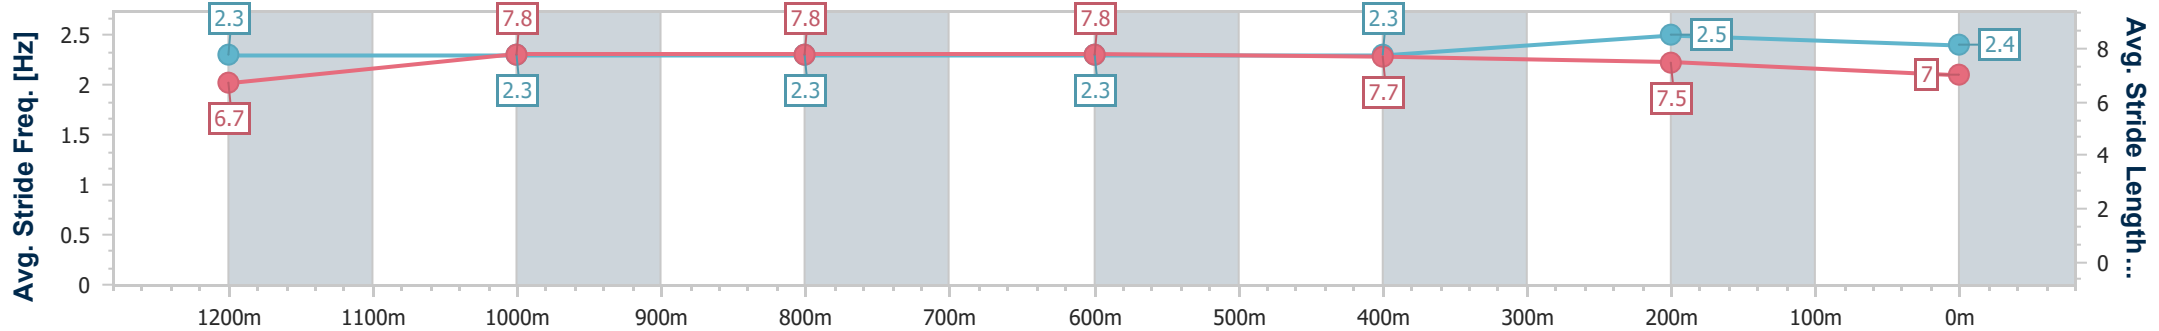

Horse/Jockey Name	Rubamos
Final Rank	4
Fastest Section Time (Section)	0:09.93 (Overall)
Top Speed [km/h] (Section)	67.3 (1000m)
Race State	Finished

Aquis Park Gold Coast QLD Professional
Race 8: SKY RACING TATTERSALL'S RECOGNITION STAKES - AQUIS PARK
1350m

26 November 2022 - 16:28

Track Rating: Good 3, Weather: Fine, Rail Position: True Entire Course

Section	Overall	1200m	1000m	800m	600m	400m	200m							
Section Times	1:16.72 [4] (0:09.93)	1:06.79 [4] (0:11.11)	0:55.68 [4] (0:10.94)	0:44.74 [5] (0:10.94)	0:33.80 [5] (0:10.92)	0:22.88 [5] (0:10.96)	0:11.92 [3] (0:11.92)							
Average Speed [km/h]	54.4	64.7	65.8	65.7	65.7	65.7	60.4							
Top Speed [km/h]	64.7	66.5	67.3	66.9	67.2	67.2	64.2							
Avg. Dist. to Rail [m]	3.9	1.5	0.6	0.7	0.7	2.9	5.5							
Avg. Stride Freq. [Hz]	2.3	2.3	2.3	2.3	2.3	2.5	2.4							
Avg. Stride Length [m]	6.7	7.8	7.8	7.8	7.7	7.5	7.0							

- [ ] Ranking at each section and finish
- -.-.- No data available at this section
- NA No data available