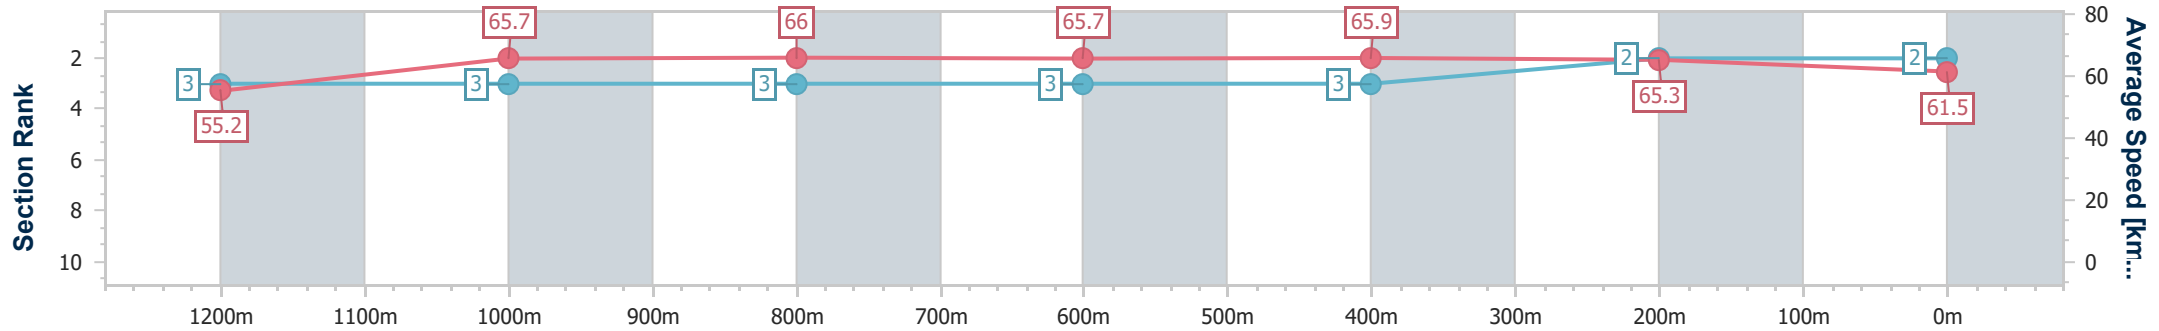

Horse/Jockey Name	Holyfield
Final Rank	2
Fastest Section Time (Section)	0:09.81 (Overall)
Top Speed [km/h] (Section)	66.9 (600m)
Race State	Finished

Aquis Park Gold Coast QLD Professional
Race 8: SKY RACING TATTERSALL'S RECOGNITION STAKES - AQUIS PARK
1350m

26 November 2022 - 16:28

Track Rating: Good 3, Weather: Fine, Rail Position: True Entire Course

Section	Overall	1200m	1000m	800m	600m	400m	200m
Section Times	1:16.39 [2] (0:09.81)	1:06.58 [3] (0:10.95)	0:55.63 [3] (0:10.93)	0:44.70 [3] (0:10.95)	0:33.75 [3] (0:10.98)	0:22.77 [3] (0:11.04)	0:11.73 [2] (0:11.73)
Average Speed [km/h]	55.2	65.7	66.0	65.7	65.9	65.3	61.5
Top Speed [km/h]	63.3	66.6	66.3	66.6	66.9	66.1	64.1
Avg. Dist. to Rail [m]	4.6	1.2	0.4	0.1	0.8	3.0	4.3
Avg. Stride Freq. [Hz]	2.2	2.4	2.4	2.4	2.4	2.4	2.3
Avg. Stride Length [m]	6.9	7.7	7.8	7.8	7.7	7.6	7.4

- [ ] Ranking at each section and finish
- -.-.- No data available at this section
- NA No data available