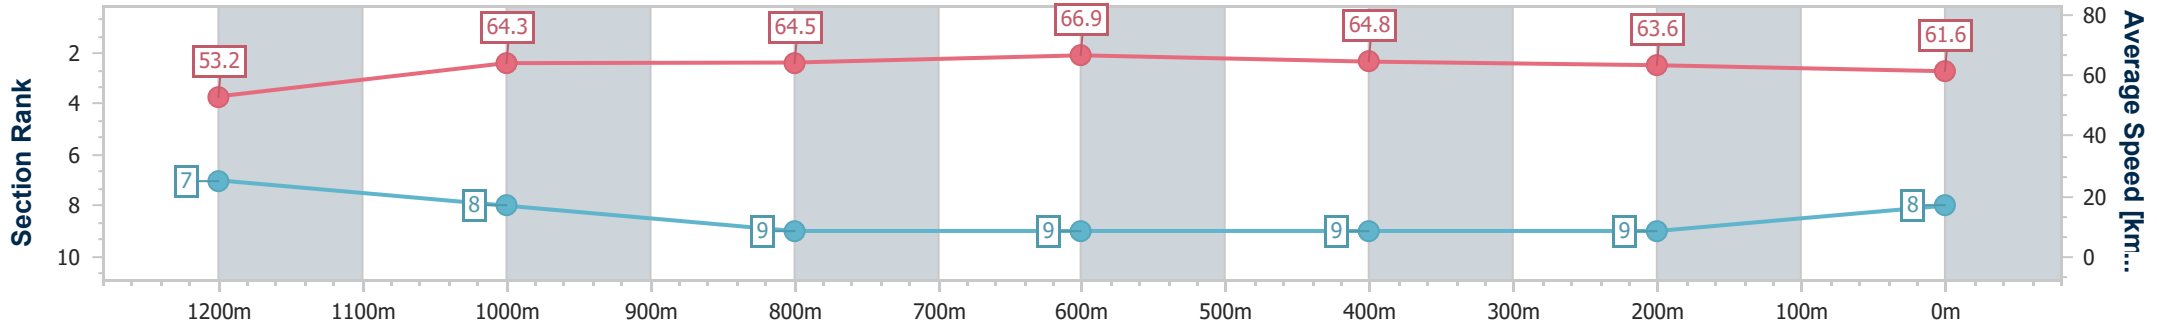

Horse/Jockey Name	London Banker
Final Rank	8
Fastest Section Time (Section)	0:10.15 (Overall)
Top Speed [km/h] (Section)	68.4 (1000m)
Race State	Finished

Aquis Park Gold Coast QLD Professional
Race 8: SKY RACING TATTERSALL'S RECOGNITION STAKES - AQUIS PARK
1350m
HOME OF THE GOLD COAST
TURF CLUB & SPORT CENTRE

26 November 2022 - 16:28

Track Rating: Good 3, Weather: Fine, Rail Position: True Entire Course

Section	Overall	1200m	1000m	800m	600m	400m	200m						
Section Times	1:17.46 [8] (0:10.15)	1:07.31 [7] (0:11.21)	0:56.10 [8] (0:11.22)	0:44.88 [9] (0:10.76)	0:34.12 [9] (0:11.09)	0:23.03 [9] (0:11.33)	0:11.70 [9] (0:11.70)						
Average Speed [km/h]	53.2	64.3	64.5	66.9	64.8	63.6	61.6						
Top Speed [km/h]	62.6	64.8	68.4	68.3	65.9	64.2	63.6						
Avg. Dist. to Rail [m]	1.1	1.0	0.9	0.3	0.4	2.6	5.2						
Avg. Stride Freq. [Hz]	2.3	2.3	2.4	2.4	2.3	2.3	2.3						
Avg. Stride Length [m]	6.6	7.6	7.6	7.8	7.7	7.6	7.5						

- [ ] Ranking at each section and finish
- -.-.- No data available at this section
- NA No data available