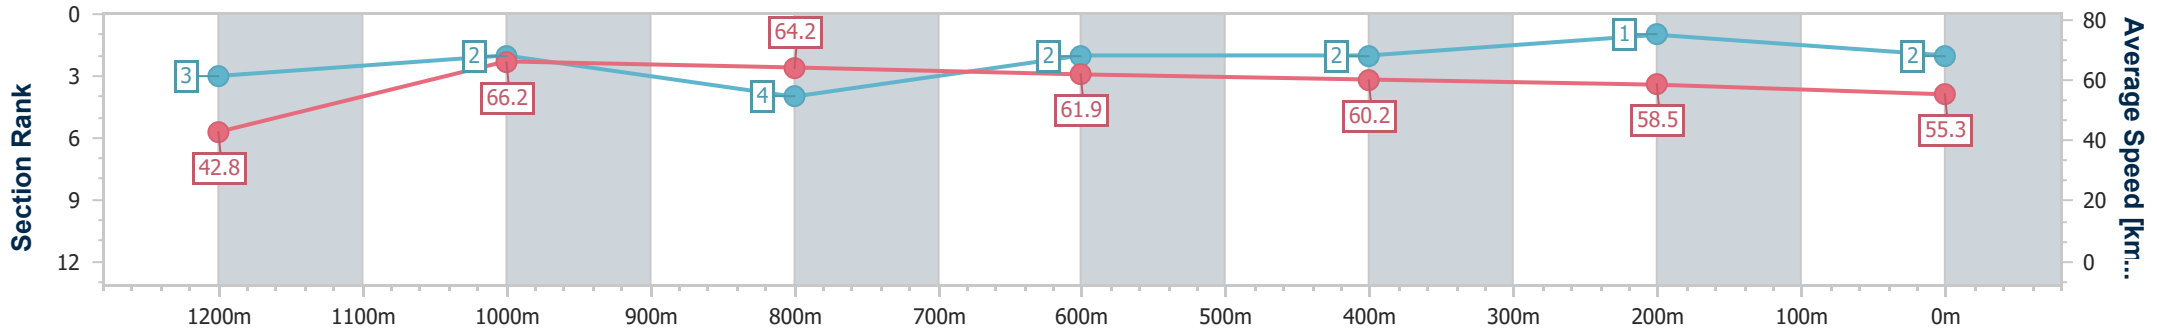

Horse/Jockey Name	Gateways
Final Rank	2
Fastest Section Time (Section)	0:08.43 (Overall)
Top Speed [km/h] (Section)	68.2 (1200m)
Race State	Finished

Toowoomba QLD Professional
Race 3: NRG SERVICES PARTNERS APPRECIATION RACE
Maiden Handicap - 1300m
19 November 2022 - 17:42
Track Rating: Good 3, Weather: Fine, Rail Position: +5m Entire Course

Section	Overall	1200m	1000m	800m	600m	400m	200m
Section Times	1:19.63 [2] (0:08.43)	1:11.20 [3] (0:10.86)	1:00.34 [2] (0:11.17)	0:49.17 [4] (0:11.68)	0:37.49 [2] (0:12.17)	0:25.32 [2] (0:12.34)	0:12.98 [1] (0:12.98)
Average Speed [km/h]	42.8	66.2	64.2	61.9	60.2	58.5	55.3
Top Speed [km/h]	63.1	68.2	66.2	63.7	61.7	60.3	56.0
Avg. Dist. to Rail [m]	1.1	1.4	1.2	1.9	3.0	1.0	0.3
Avg. Stride Freq. [Hz]	2.2	2.4	2.4	2.4	2.4	2.3	2.3
Avg. Stride Length [m]	5.5	7.6	7.5	7.3	7.1	7.0	6.7

- [ ] Ranking at each section and finish
- -.-.- No data available at this section
- NA No data available