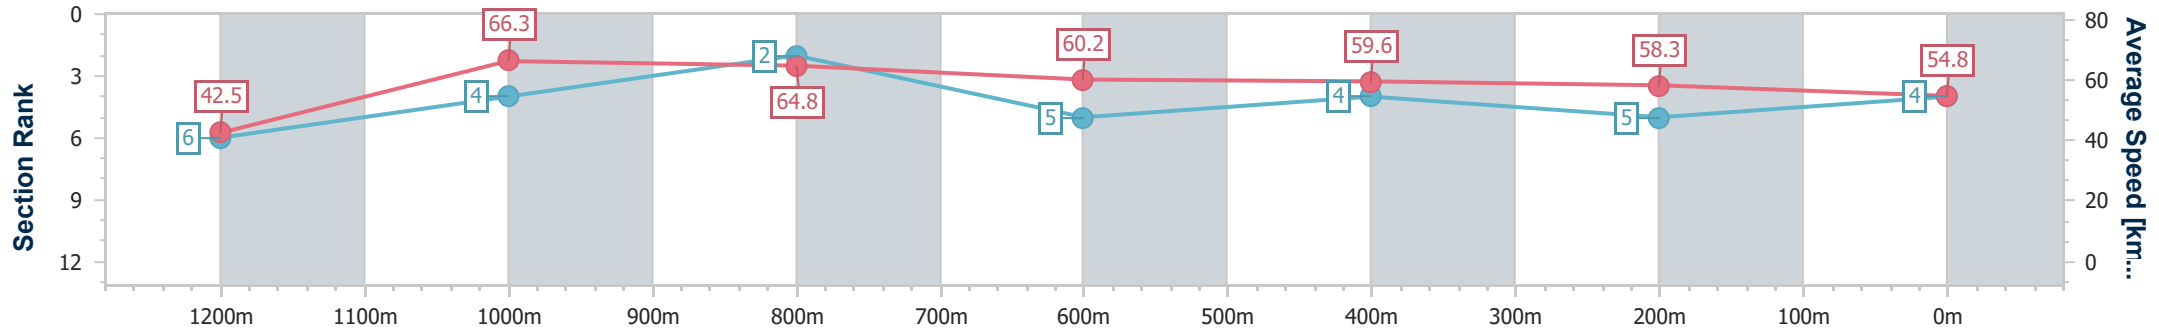

Horse/Jockey Name	Reojoan
Final Rank	4
Fastest Section Time (Section)	0:08.47 (Overall)
Top Speed [km/h] (Section)	68.1 (1200m)
Race State	Finished

Toowoomba QLD Professional
Race 3: NRG SERVICES PARTNERS APPRECIATION RACE
Maiden Handicap - 1300m
19 November 2022 - 17:42
Track Rating: Good 3, Weather: Fine, Rail Position: +5m Entire Course

Section	Overall	1200m	1000m	800m	600m	400m	200m
Section Times	1:20.23 [4] (0:08.47)	1:11.76 [6] (0:10.86)	1:00.90 [4] (0:11.07)	0:49.83 [2] (0:11.97)	0:37.86 [5] (0:12.30)	0:25.56 [4] (0:12.45)	0:13.11 [5] (0:13.11)
Average Speed [km/h]	42.5	66.3	64.8	60.2	59.6	58.3	54.8
Top Speed [km/h]	61.5	68.1	66.2	62.1	61.9	59.1	58.2
Avg. Dist. to Rail [m]	3.0	0.7	0.8	1.0	3.1	2.7	0.8
Avg. Stride Freq. [Hz]	2.4	2.5	2.5	2.3	2.3	2.4	2.3
Avg. Stride Length [m]	5.0	7.4	7.3	7.1	7.1	6.9	6.7

- [ ] Ranking at each section and finish
- -.-.- No data available at this section
- NA No data available