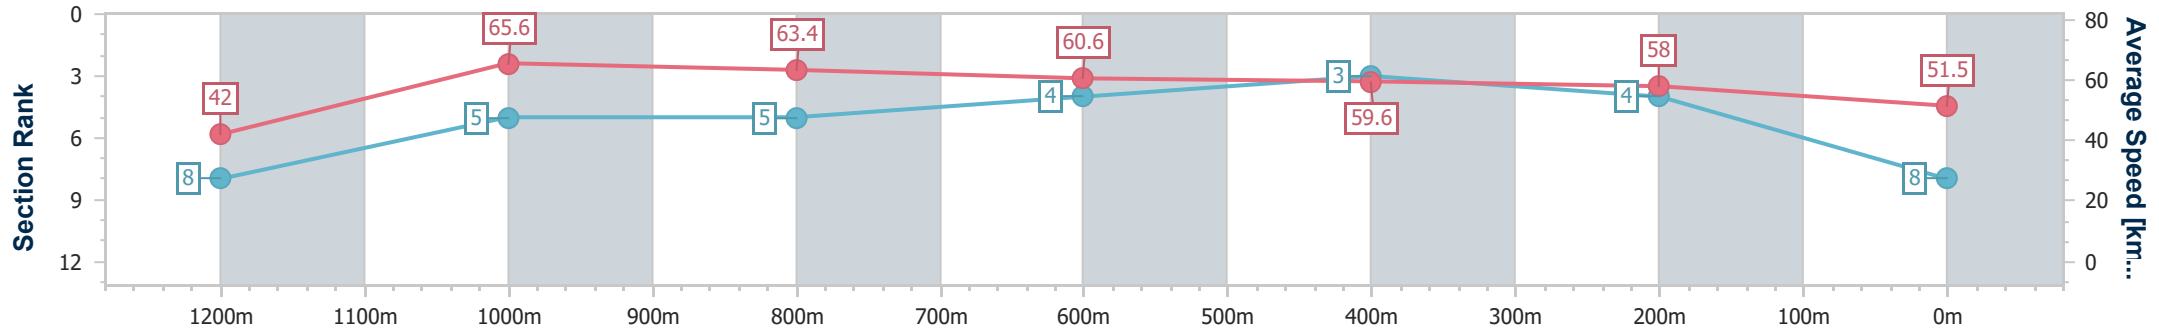

Horse/Jockey Name	Glengarry
Final Rank	8
Fastest Section Time (Section)	0:08.59 (Overall)
Top Speed [km/h] (Section)	67.4 (1200m)
Race State	Finished

Toowoomba QLD Professional
Race 3: NRG SERVICES PARTNERS APPRECIATION RACE
Maiden Handicap - 1300m
19 November 2022 - 17:42
Track Rating: Good 3, Weather: Fine, Rail Position: +5m Entire Course

Section	Overall	1200m	1000m	800m	600m	400m	200m
Section Times	1:21.19 [8] (0:08.59)	1:12.60 [8] (0:11.00)	1:01.60 [5] (0:11.18)	0:50.42 [5] (0:11.75)	0:38.67 [4] (0:12.26)	0:26.41 [3] (0:12.46)	0:13.95 [4] (0:13.95)
Average Speed [km/h]	42.0	65.6	63.4	60.6	59.6	58.0	51.5
Top Speed [km/h]	62.8	67.4	65.4	62.2	60.9	60.5	55.7
Avg. Dist. to Rail [m]	3.3	1.0	3.5	2.1	2.4	1.1	0.5
Avg. Stride Freq. [Hz]	2.2	2.4	2.2	2.2	2.2	2.2	2.0
Avg. Stride Length [m]	5.3	7.8	7.9	7.7	7.6	7.4	6.9

- [ ] Ranking at each section and finish
- -.-.- No data available at this section
- NA No data available