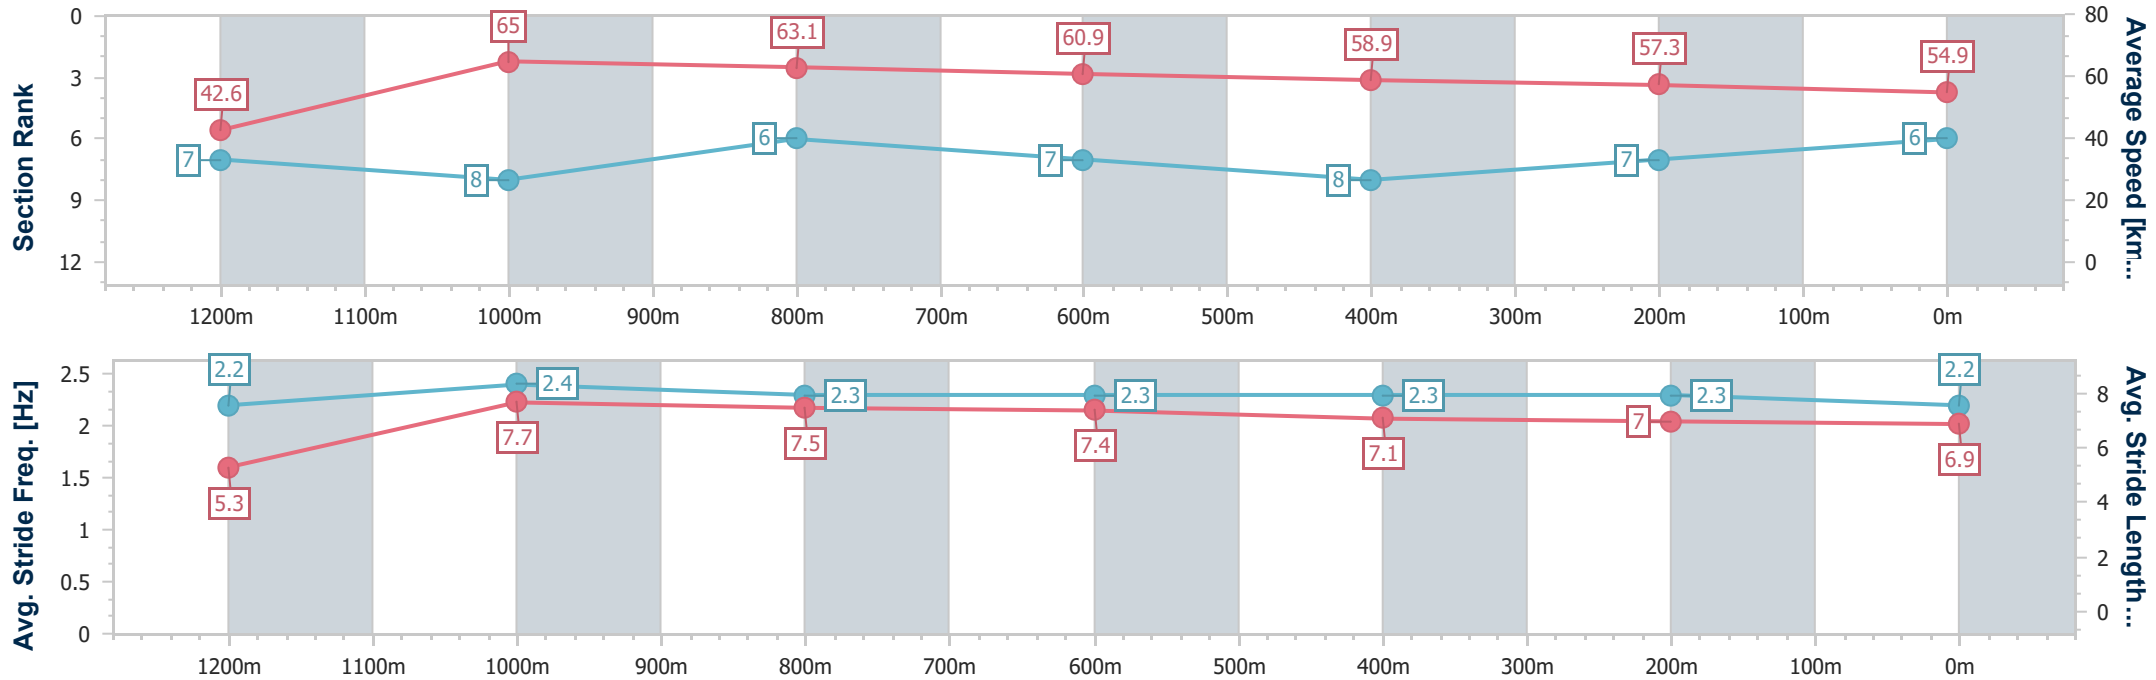

Horse/Jockey Name	Deshorente
Final Rank	6
Fastest Section Time (Section)	0:08.46 (Overall)
Top Speed [km/h] (Section)	66.2 (1200m)
Race State	Finished

Toowoomba QLD Professional
Race 3: NRG SERVICES PARTNERS APPRECIATION RACE
Maiden Handicap - 1300m
19 November 2022 - 17:42
Track Rating: Good 3, Weather: Fine, Rail Position: +5m Entire Course

Section	Overall	1200m	1000m	800m	600m	400m	200m
Section Times	1:20.70 [6] (0:08.46)	1:12.24 [7] (0:11.08)	1:01.16 [8] (0:11.34)	0:49.82 [6] (0:11.83)	0:37.99 [7] (0:12.32)	0:25.67 [8] (0:12.59)	0:13.08 [7] (0:13.08)
Average Speed [km/h]	42.6	65.0	63.1	60.9	58.9	57.3	54.9
Top Speed [km/h]	61.7	66.2	65.2	62.2	61.1	58.3	55.7
Avg. Dist. to Rail [m]	0.8	2.3	1.6	0.8	1.5	0.5	1.4
Avg. Stride Freq. [Hz]	2.2	2.4	2.3	2.3	2.3	2.3	2.2
Avg. Stride Length [m]	5.3	7.7	7.5	7.4	7.1	7.0	6.9

- [ ] Ranking at each section and finish
- -.-.- No data available at this section
- NA No data available