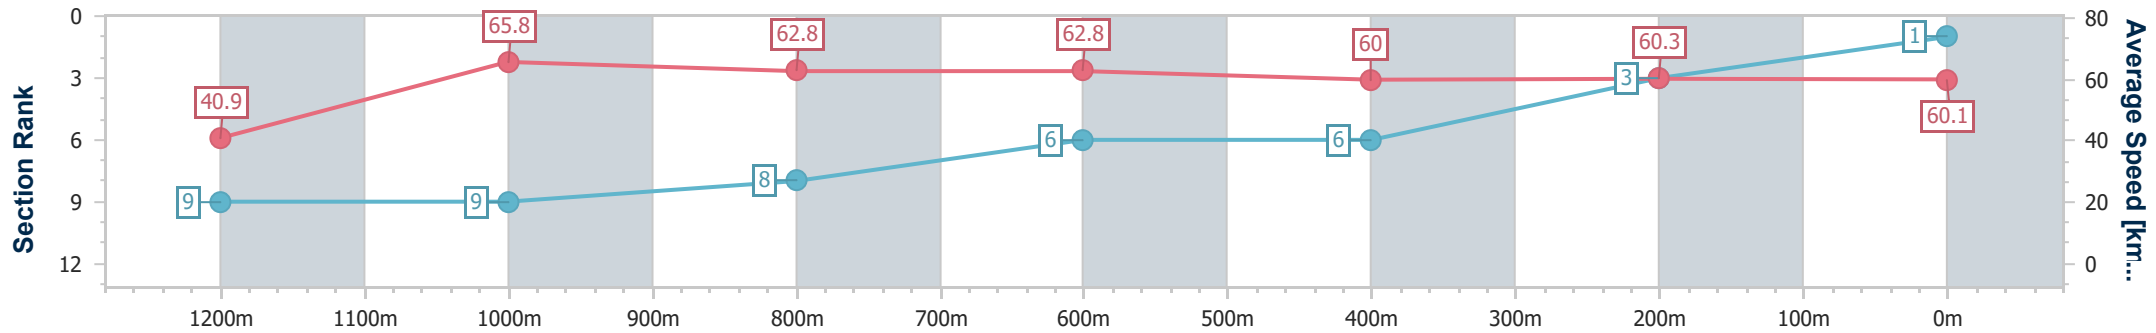

Horse/Jockey Name	Amber One
Final Rank	1
Fastest Section Time (Section)	0:08.82 (Overall)
Top Speed [km/h] (Section)	67.0 (1200m)
Race State	Finished

Toowoomba QLD Professional
Race 3: NRG SERVICES PARTNERS APPRECIATION RACE
Maiden Handicap - 1300m
19 November 2022 - 17:42
Track Rating: Good 3, Weather: Fine, Rail Position: +5m Entire Course

Section	Overall	1200m	1000m	800m	600m	400m	200m
Section Times	1:18.94 [1] (0:08.82)	1:10.12 [9] (0:10.96)	0:59.16 [9] (0:11.40)	0:47.76 [8] (0:11.53)	0:36.23 [6] (0:12.21)	0:24.02 [6] (0:12.06)	0:11.96 [3] (0:11.96)
Average Speed [km/h]	40.9	65.8	62.8	62.8	60.0	60.3	60.1
Top Speed [km/h]	63.0	67.0	64.8	65.2	62.3	61.7	60.7
Avg. Dist. to Rail [m]	3.1	2.2	1.7	2.2	3.1	2.9	1.6
Avg. Stride Freq. [Hz]	2.0	2.2	2.2	2.2	2.1	2.2	2.2
Avg. Stride Length [m]	5.7	8.3	8.0	8.0	7.9	7.7	7.7

- [ ] Ranking at each section and finish
- -.-.- No data available at this section
- NA No data available