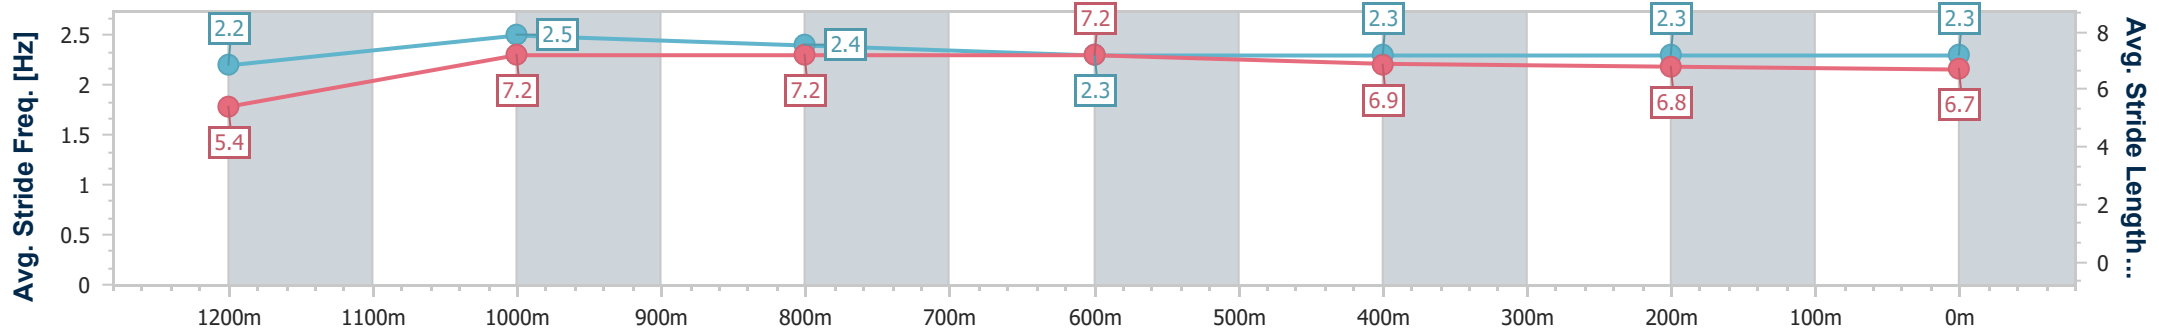

Horse/Jockey Name	Lady Oratorio
Final Rank	7
Fastest Section Time (Section)	0:08.40 (Overall)
Top Speed [km/h] (Section)	67.4 (1200m)
Race State	Finished

Toowoomba QLD Professional
Race 3: NRG SERVICES PARTNERS APPRECIATION RACE
Maiden Handicap - 1300m
19 November 2022 - 17:42
Track Rating: Good 3, Weather: Fine, Rail Position: +5m Entire Course

Section	Overall	1200m	1000m	800m	600m	400m	200m
Section Times	1:20.92 [7] (0:08.40)	1:12.52 [2] (0:11.15)	1:01.37 [6] (0:11.56)	0:49.81 [9] (0:11.95)	0:37.86 [9] (0:12.53)	0:25.33 [9] (0:12.57)	0:12.76 [9] (0:12.76)
Average Speed [km/h]	42.9	64.6	61.9	60.4	58.0	57.5	56.3
Top Speed [km/h]	61.9	67.4	64.8	61.9	59.2	58.4	58.0
Avg. Dist. to Rail [m]	1.0	0.9	1.4	1.1	1.4	0.9	1.6
Avg. Stride Freq. [Hz]	2.2	2.5	2.4	2.3	2.3	2.3	2.3
Avg. Stride Length [m]	5.4	7.2	7.2	7.2	6.9	6.8	6.7

- [ ] Ranking at each section and finish
- -.-.- No data available at this section
- NA No data available