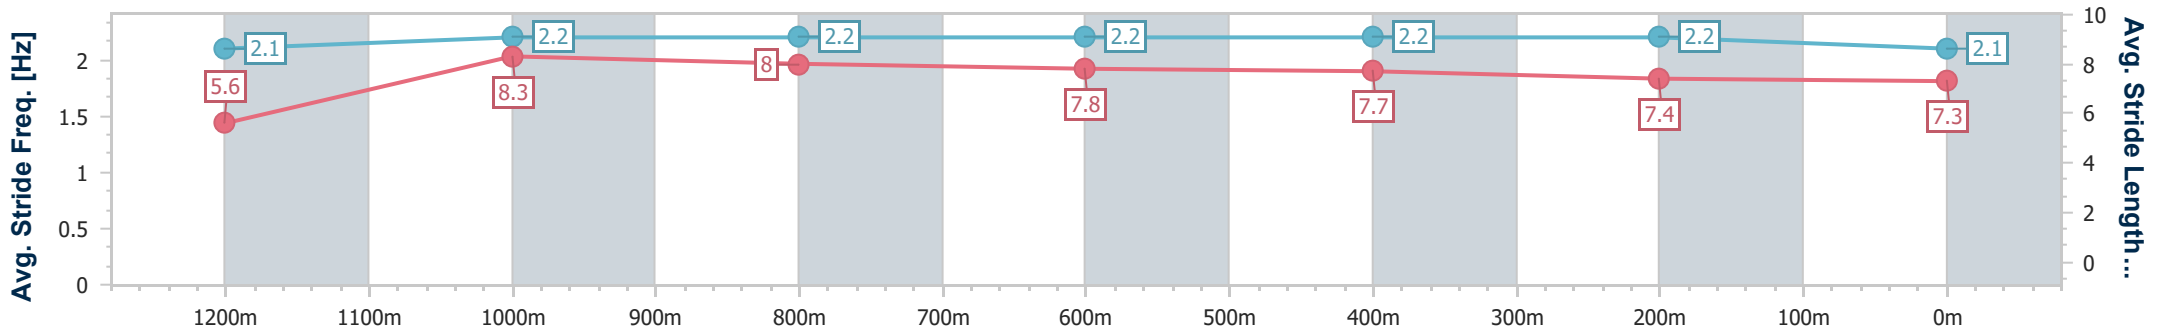

Horse/Jockey Name	Bringme
Final Rank	3
Fastest Section Time (Section)	0:08.48 (Overall)
Top Speed [km/h] (Section)	68.0 (1200m)
Race State	Finished

Toowoomba QLD Professional
Race 3: NRG SERVICES PARTNERS APPRECIATION RACE
Maiden Handicap - 1300m
19 November 2022 - 17:42
Track Rating: Good 3, Weather: Fine, Rail Position: +5m Entire Course

Section	Overall	1200m	1000m	800m	600m	400m	200m
Section Times	1:20.08 [3] (0:08.48)	1:11.60 [5] (0:10.80)	1:00.80 [1] (0:11.11)	0:49.69 [1] (0:11.68)	0:38.01 [1] (0:12.16)	0:25.85 [1] (0:12.65)	0:13.20 [2] (0:13.20)
Average Speed [km/h]	42.5	66.5	64.2	61.4	60.4	57.5	54.4
Top Speed [km/h]	63.2	68.0	65.8	63.1	62.0	59.3	55.8
Avg. Dist. to Rail [m]	2.6	2.3	2.7	1.2	3.6	2.8	1.3
Avg. Stride Freq. [Hz]	2.1	2.2	2.2	2.2	2.2	2.2	2.1
Avg. Stride Length [m]	5.6	8.3	8.0	7.8	7.7	7.4	7.3

- [ ] Ranking at each section and finish
- -.-.- No data available at this section
- NA No data available