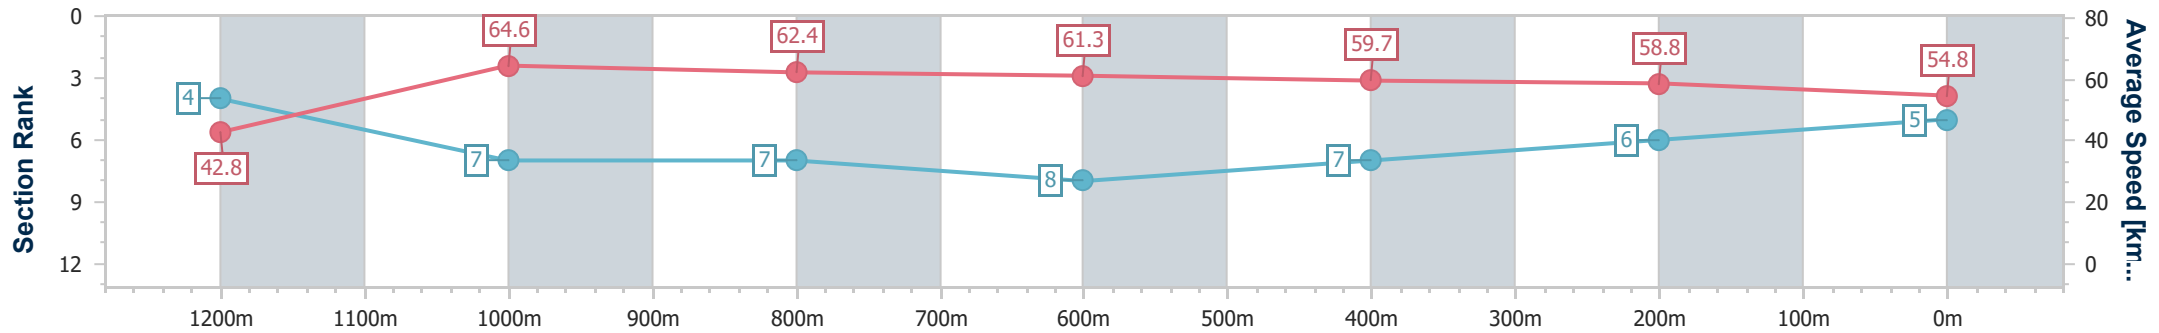

Horse/Jockey Name	Newmarket Miss
Final Rank	5
Fastest Section Time (Section)	0:08.42 (Overall)
Top Speed [km/h] (Section)	66.5 (1200m)
Race State	Finished

Toowoomba QLD Professional
Race 3: NRG SERVICES PARTNERS APPRECIATION RACE
Maiden Handicap - 1300m
19 November 2022 - 17:42
Track Rating: Good 3, Weather: Fine, Rail Position: +5m Entire Course

Section	Overall	1200m	1000m	800m	600m	400m	200m
Section Times	1:20.54 [5] (0:08.42)	1:12.12 [4] (0:11.15)	1:00.97 [7] (0:11.46)	0:49.51 [7] (0:11.78)	0:37.73 [8] (0:12.25)	0:25.48 [7] (0:12.37)	0:13.11 [6] (0:13.11)
Average Speed [km/h]	42.8	64.6	62.4	61.3	59.7	58.8	54.8
Top Speed [km/h]	61.9	66.5	64.8	62.7	61.6	61.2	56.1
Avg. Dist. to Rail [m]	1.2	2.5	1.8	1.2	2.7	2.9	2.0
Avg. Stride Freq. [Hz]	2.3	2.5	2.4	2.4	2.4	2.4	2.3
Avg. Stride Length [m]	5.2	7.3	7.1	7.1	7.0	6.9	6.6

- [ ] Ranking at each section and finish
- -.-.- No data available at this section
- NA No data available