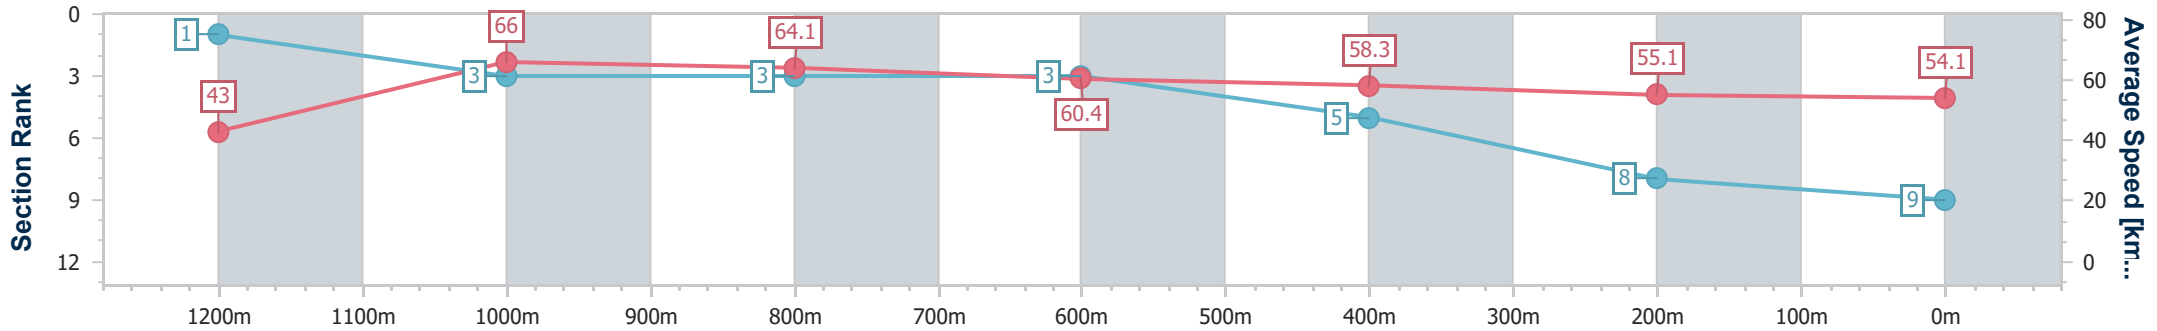

Horse/Jockey Name	Oracle's Drummer
Final Rank	9
Fastest Section Time (Section)	0:08.36 (Overall)
Top Speed [km/h] (Section)	67.9 (1200m)
Race State	Finished

Toowoomba QLD Professional
Race 3: NRG SERVICES PARTNERS APPRECIATION RACE
Maiden Handicap - 1300m
19 November 2022 - 17:42
Track Rating: Good 3, Weather: Fine, Rail Position: +5m Entire Course

Section	Overall	1200m	1000m	800m	600m	400m	200m
Section Times	1:21.37 [9] (0:08.36)	1:13.01 [1] (0:10.93)	1:02.08 [3] (0:11.12)	0:50.96 [3] (0:11.90)	0:39.06 [3] (0:12.53)	0:26.53 [5] (0:13.27)	0:13.26 [8] (0:13.26)
Average Speed [km/h]	43.0	66.0	64.1	60.4	58.3	55.1	54.1
Top Speed [km/h]	64.3	67.9	65.3	63.5	59.7	57.1	55.0
Avg. Dist. to Rail [m]	5.0	1.4	2.0	1.5	2.9	4.3	5.0
Avg. Stride Freq. [Hz]	2.1	2.4	2.3	2.2	2.2	2.1	2.1
Avg. Stride Length [m]	5.7	7.8	7.8	7.5	7.4	7.2	7.1

- [ ] Ranking at each section and finish
- -.-.- No data available at this section
- NA No data available