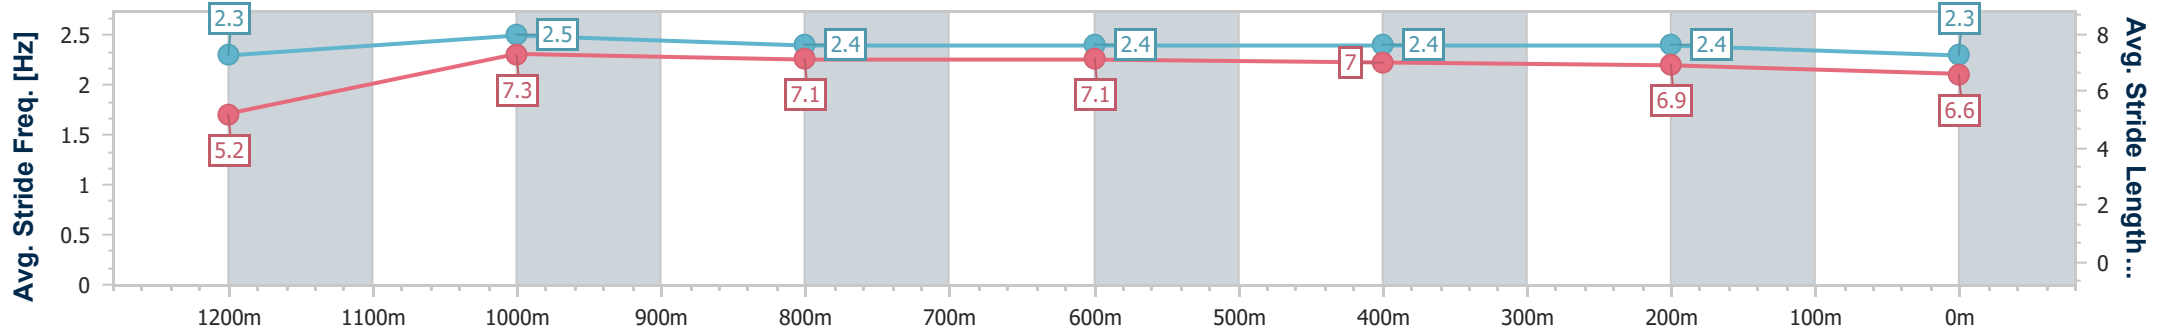

Horse/Jockey Name	Newmarket Miss
Final Rank	5
Fastest Section Time (Section)	0:08.42 (Overall)
Top Speed [km/h] (Section)	66.5 (1200m)
Race State	Finished

Toowoomba QLD Professional
Race 3: NRG SERVICES PARTNERS APPRECIATION RACE
Maiden Handicap - 1300m
19 November 2022 - 17:42
Track Rating: Good 3, Weather: Fine, Rail Position: +5m Entire Course

Section	Overall	1200m	1000m	800m	600m	400m	200m
Section Times	1:20.54 [5] (0:08.42)	1:12.12 [4] (0:11.15)	1:00.97 [7] (0:11.46)	0:49.51 [7] (0:11.78)	0:37.73 [8] (0:12.25)	0:25.48 [7] (0:12.37)	0:13.11 [6] (0:13.11)
Average Speed [km/h]	42.8	64.6	62.4	61.3	59.7	58.8	54.8
Top Speed [km/h]	61.9	66.5	64.8	62.7	61.6	61.2	56.1
Avg. Dist. to Rail [m]	1.2	2.5	1.8	1.2	2.7	2.9	2.0
Avg. Stride Freq. [Hz]	2.3	2.5	2.4	2.4	2.4	2.4	2.3
Avg. Stride Length [m]	5.2	7.3	7.1	7.1	7.0	6.9	6.6

- [ ] Ranking at each section and finish
- -.-.- No data available at this section
- NA No data available