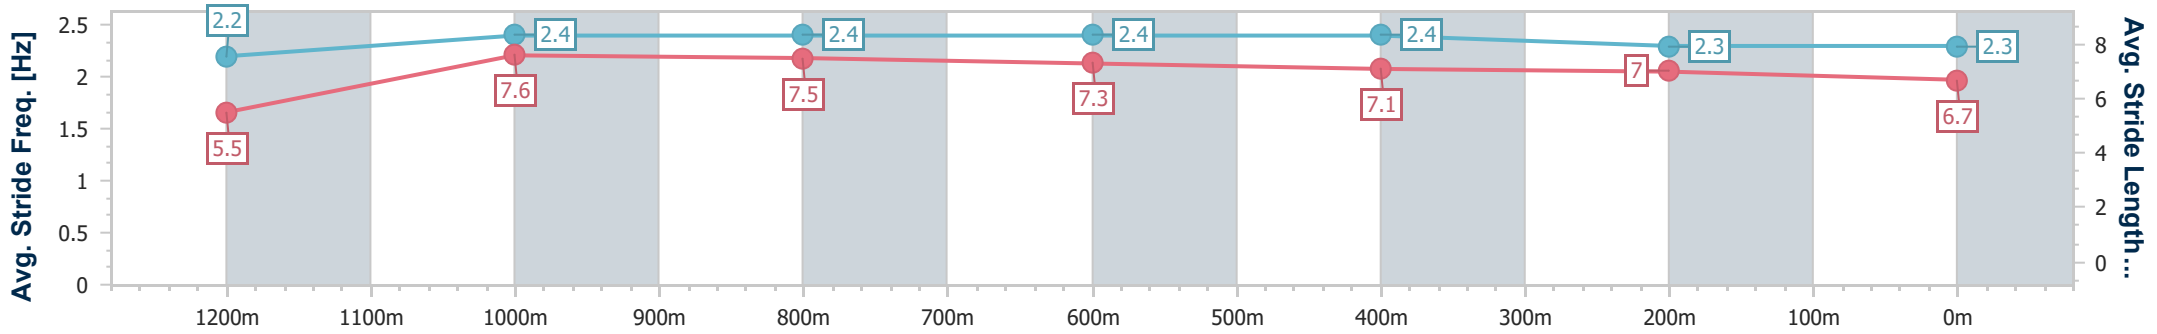

Horse/Jockey Name	Gateways
Final Rank	2
Fastest Section Time (Section)	0:08.43 (Overall)
Top Speed [km/h] (Section)	68.2 (1200m)
Race State	Finished

Toowoomba QLD Professional
Race 3: NRG SERVICES PARTNERS APPRECIATION RACE
Maiden Handicap - 1300m
19 November 2022 - 17:42
Track Rating: Good 3, Weather: Fine, Rail Position: +5m Entire Course

Section	Overall	1200m	1000m	800m	600m	400m	200m
Section Times	1:19.63 [2] (0:08.43)	1:11.20 [3] (0:10.86)	1:00.34 [2] (0:11.17)	0:49.17 [4] (0:11.68)	0:37.49 [2] (0:12.17)	0:25.32 [2] (0:12.34)	0:12.98 [1] (0:12.98)
Average Speed [km/h]	42.8	66.2	64.2	61.9	60.2	58.5	55.3
Top Speed [km/h]	63.1	68.2	66.2	63.7	61.7	60.3	56.0
Avg. Dist. to Rail [m]	1.1	1.4	1.2	1.9	3.0	1.0	0.3
Avg. Stride Freq. [Hz]	2.2	2.4	2.4	2.4	2.4	2.3	2.3
Avg. Stride Length [m]	5.5	7.6	7.5	7.3	7.1	7.0	6.7

- [ ] Ranking at each section and finish
- -.-.- No data available at this section
- NA No data available