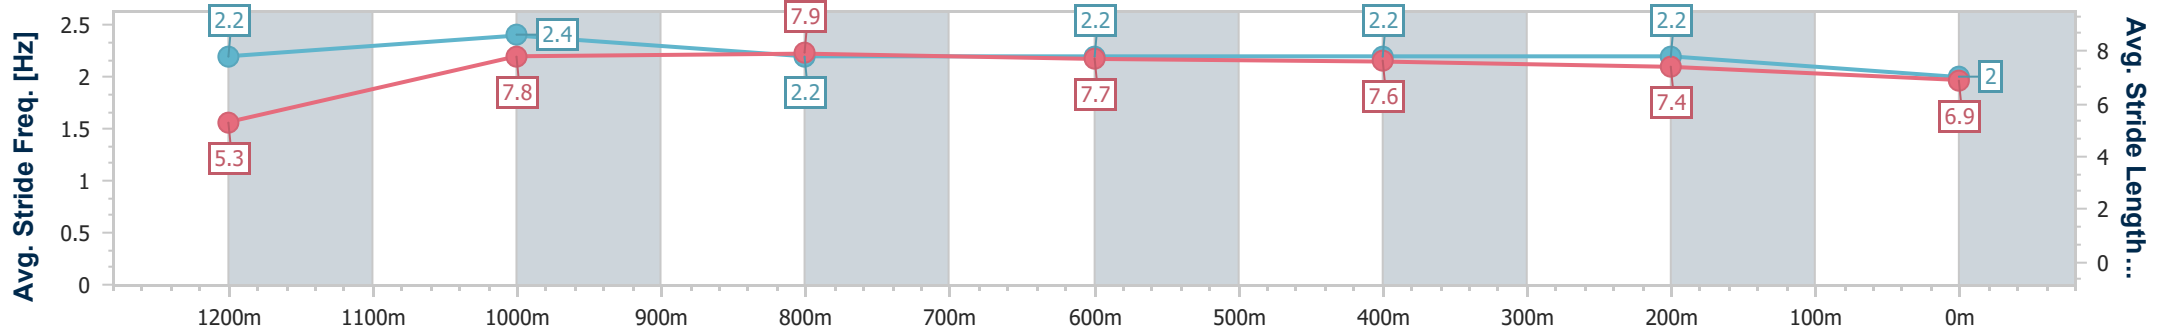

Horse/Jockey Name	Glengarry
Final Rank	8
Fastest Section Time (Section)	0:08.59 (Overall)
Top Speed [km/h] (Section)	67.4 (1200m)
Race State	Finished

Toowoomba QLD Professional
Race 3: NRG SERVICES PARTNERS APPRECIATION RACE
Maiden Handicap - 1300m
19 November 2022 - 17:42
Track Rating: Good 3, Weather: Fine, Rail Position: +5m Entire Course

Section	Overall	1200m	1000m	800m	600m	400m	200m
Section Times	1:21.19 [8] (0:08.59)	1:12.60 [8] (0:11.00)	1:01.60 [5] (0:11.18)	0:50.42 [5] (0:11.75)	0:38.67 [4] (0:12.26)	0:26.41 [3] (0:12.46)	0:13.95 [4] (0:13.95)
Average Speed [km/h]	42.0	65.6	63.4	60.6	59.6	58.0	51.5
Top Speed [km/h]	62.8	67.4	65.4	62.2	60.9	60.5	55.7
Avg. Dist. to Rail [m]	3.3	1.0	3.5	2.1	2.4	1.1	0.5
Avg. Stride Freq. [Hz]	2.2	2.4	2.2	2.2	2.2	2.2	2.0
Avg. Stride Length [m]	5.3	7.8	7.9	7.7	7.6	7.4	6.9

- [ ] Ranking at each section and finish
- -.-.- No data available at this section
- NA No data available