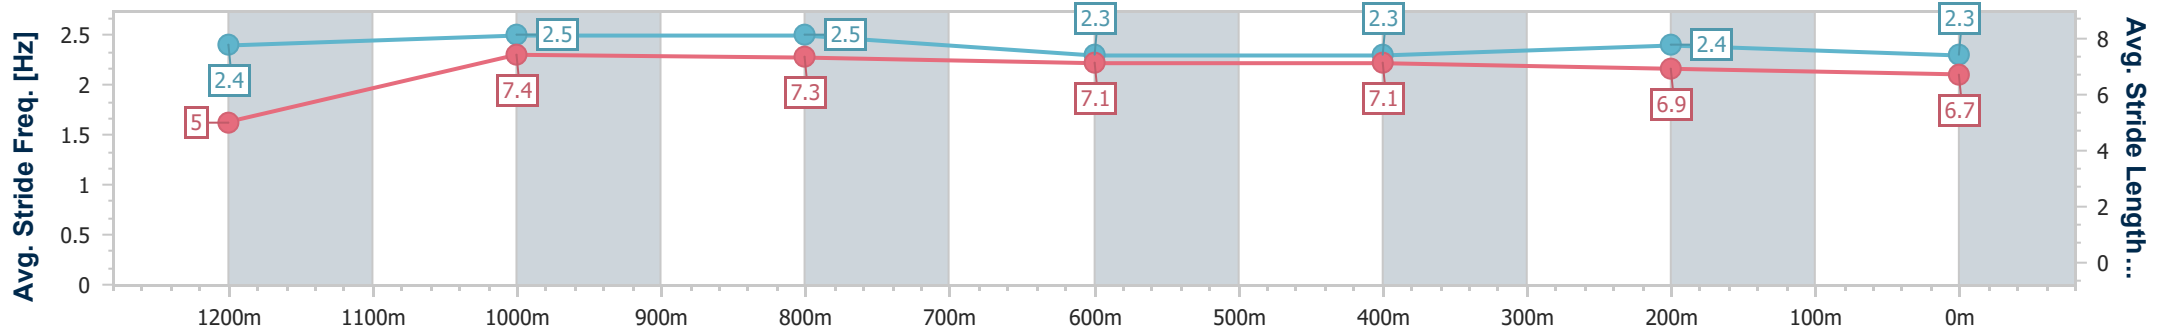

Horse/Jockey Name	Reojoan
Final Rank	4
Fastest Section Time (Section)	0:08.47 (Overall)
Top Speed [km/h] (Section)	68.1 (1200m)
Race State	Finished

Toowoomba QLD Professional
Race 3: NRG SERVICES PARTNERS APPRECIATION RACE
Maiden Handicap - 1300m
19 November 2022 - 17:42
Track Rating: Good 3, Weather: Fine, Rail Position: +5m Entire Course

Section	Overall	1200m	1000m	800m	600m	400m	200m
Section Times	1:20.23 [4] (0:08.47)	1:11.76 [6] (0:10.86)	1:00.90 [4] (0:11.07)	0:49.83 [2] (0:11.97)	0:37.86 [5] (0:12.30)	0:25.56 [4] (0:12.45)	0:13.11 [5] (0:13.11)
Average Speed [km/h]	42.5	66.3	64.8	60.2	59.6	58.3	54.8
Top Speed [km/h]	61.5	68.1	66.2	62.1	61.9	59.1	58.2
Avg. Dist. to Rail [m]	3.0	0.7	0.8	1.0	3.1	2.7	0.8
Avg. Stride Freq. [Hz]	2.4	2.5	2.5	2.3	2.3	2.4	2.3
Avg. Stride Length [m]	5.0	7.4	7.3	7.1	7.1	6.9	6.7

- [ ] Ranking at each section and finish
- -.-.- No data available at this section
- NA No data available