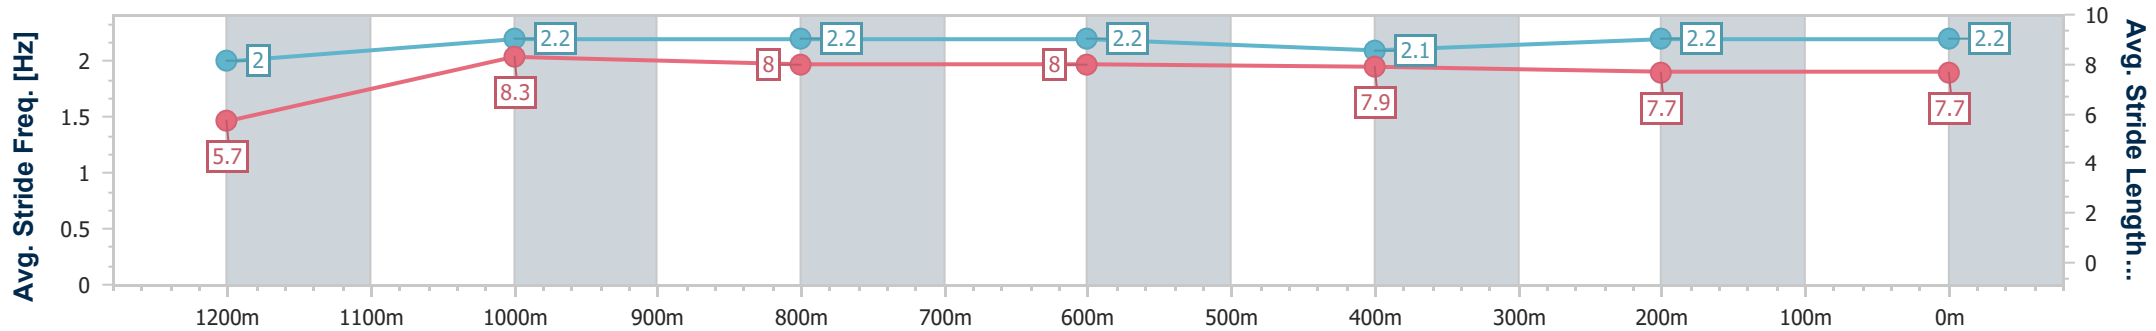

Horse/Jockey Name	Amber One
Final Rank	1
Fastest Section Time (Section)	0:08.82 (Overall)
Top Speed [km/h] (Section)	67.0 (1200m)
Race State	Finished

Toowoomba QLD Professional
Race 3: NRG SERVICES PARTNERS APPRECIATION RACE
Maiden Handicap - 1300m
19 November 2022 - 17:42
Track Rating: Good 3, Weather: Fine, Rail Position: +5m Entire Course

Section	Overall	1200m	1000m	800m	600m	400m	200m
Section Times	1:18.94 [1] (0:08.82)	1:10.12 [9] (0:10.96)	0:59.16 [9] (0:11.40)	0:47.76 [8] (0:11.53)	0:36.23 [6] (0:12.21)	0:24.02 [6] (0:12.06)	0:11.96 [3] (0:11.96)
Average Speed [km/h]	40.9	65.8	62.8	62.8	60.0	60.3	60.1
Top Speed [km/h]	63.0	67.0	64.8	65.2	62.3	61.7	60.7
Avg. Dist. to Rail [m]	3.1	2.2	1.7	2.2	3.1	2.9	1.6
Avg. Stride Freq. [Hz]	2.0	2.2	2.2	2.2	2.1	2.2	2.2
Avg. Stride Length [m]	5.7	8.3	8.0	8.0	7.9	7.7	7.7

- [ ] Ranking at each section and finish
- -.-.- No data available at this section
- NA No data available