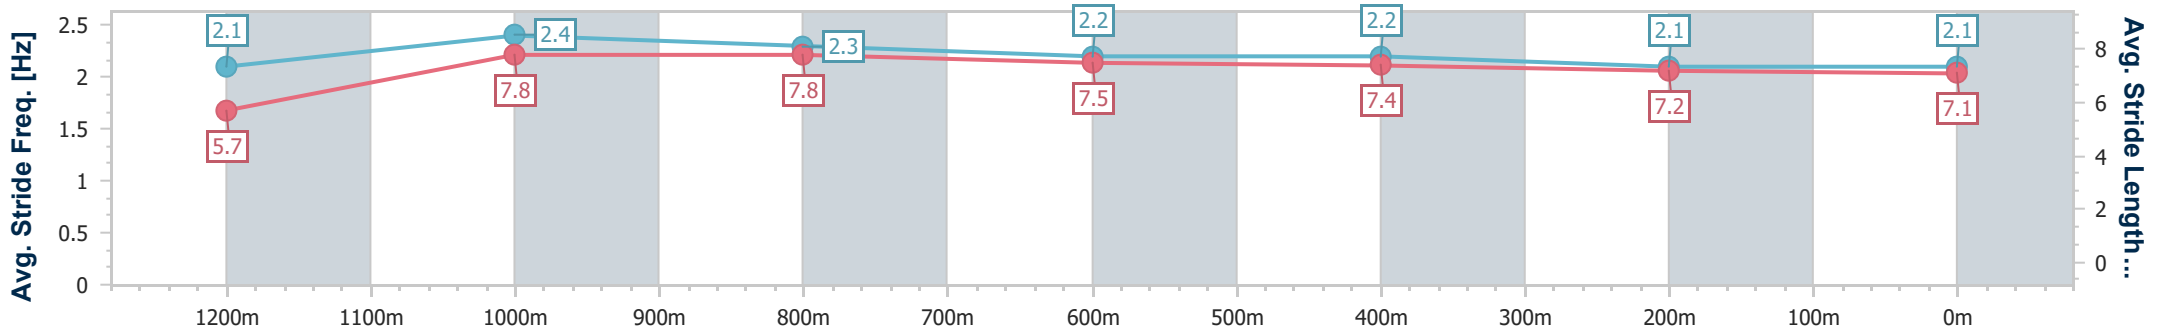

Horse/Jockey Name	Oracle's Drummer
Final Rank	9
Fastest Section Time (Section)	0:08.36 (Overall)
Top Speed [km/h] (Section)	67.9 (1200m)
Race State	Finished

Toowoomba QLD Professional
Race 3: NRG SERVICES PARTNERS APPRECIATION RACE
Maiden Handicap - 1300m
19 November 2022 - 17:42
Track Rating: Good 3, Weather: Fine, Rail Position: +5m Entire Course

Section	Overall	1200m	1000m	800m	600m	400m	200m
Section Times	1:21.37 [9] (0:08.36)	1:13.01 [1] (0:10.93)	1:02.08 [3] (0:11.12)	0:50.96 [3] (0:11.90)	0:39.06 [3] (0:12.53)	0:26.53 [5] (0:13.27)	0:13.26 [8] (0:13.26)
Average Speed [km/h]	43.0	66.0	64.1	60.4	58.3	55.1	54.1
Top Speed [km/h]	64.3	67.9	65.3	63.5	59.7	57.1	55.0
Avg. Dist. to Rail [m]	5.0	1.4	2.0	1.5	2.9	4.3	5.0
Avg. Stride Freq. [Hz]	2.1	2.4	2.3	2.2	2.2	2.1	2.1
Avg. Stride Length [m]	5.7	7.8	7.8	7.5	7.4	7.2	7.1

- [ ] Ranking at each section and finish
- -.-.- No data available at this section
- NA No data available