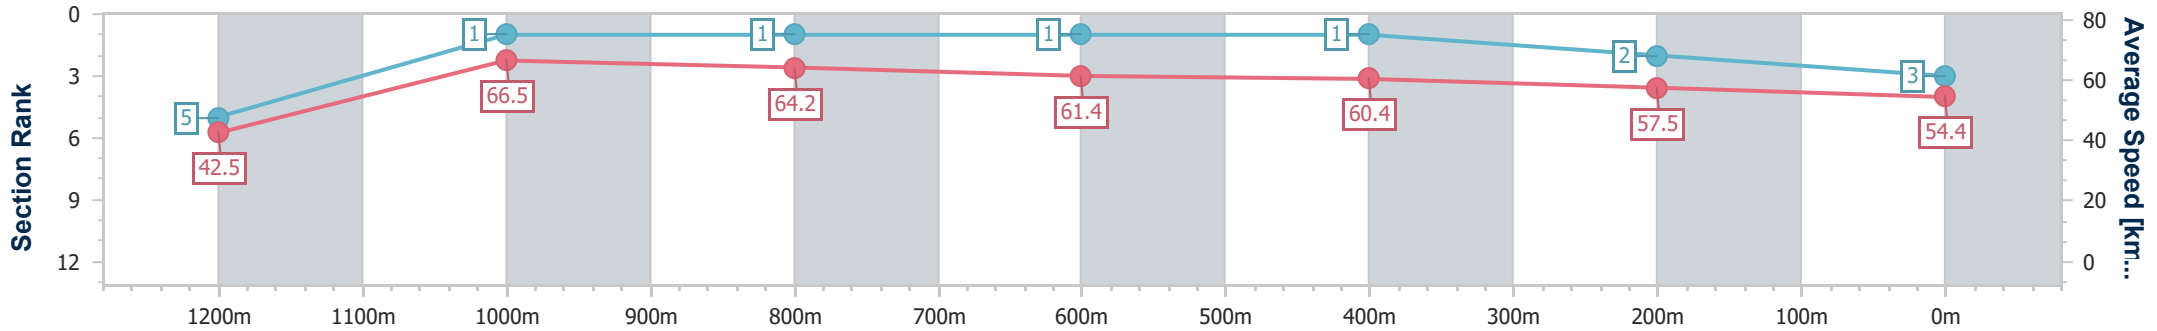

Horse/Jockey Name	Bringme
Final Rank	3
Fastest Section Time (Section)	0:08.48 (Overall)
Top Speed [km/h] (Section)	68.0 (1200m)
Race State	Finished

Toowoomba QLD Professional
Race 3: NRG SERVICES PARTNERS APPRECIATION RACE
Maiden Handicap - 1300m
19 November 2022 - 17:42
Track Rating: Good 3, Weather: Fine, Rail Position: +5m Entire Course

Section	Overall	1200m	1000m	800m	600m	400m	200m
Section Times	1:20.08 [3] (0:08.48)	1:11.60 [5] (0:10.80)	1:00.80 [1] (0:11.11)	0:49.69 [1] (0:11.68)	0:38.01 [1] (0:12.16)	0:25.85 [1] (0:12.65)	0:13.20 [2] (0:13.20)
Average Speed [km/h]	42.5	66.5	64.2	61.4	60.4	57.5	54.4
Top Speed [km/h]	63.2	68.0	65.8	63.1	62.0	59.3	55.8
Avg. Dist. to Rail [m]	2.6	2.3	2.7	1.2	3.6	2.8	1.3
Avg. Stride Freq. [Hz]	2.1	2.2	2.2	2.2	2.2	2.2	2.1
Avg. Stride Length [m]	5.6	8.3	8.0	7.8	7.7	7.4	7.3

- [ ] Ranking at each section and finish
- -.-.- No data available at this section
- NA No data available