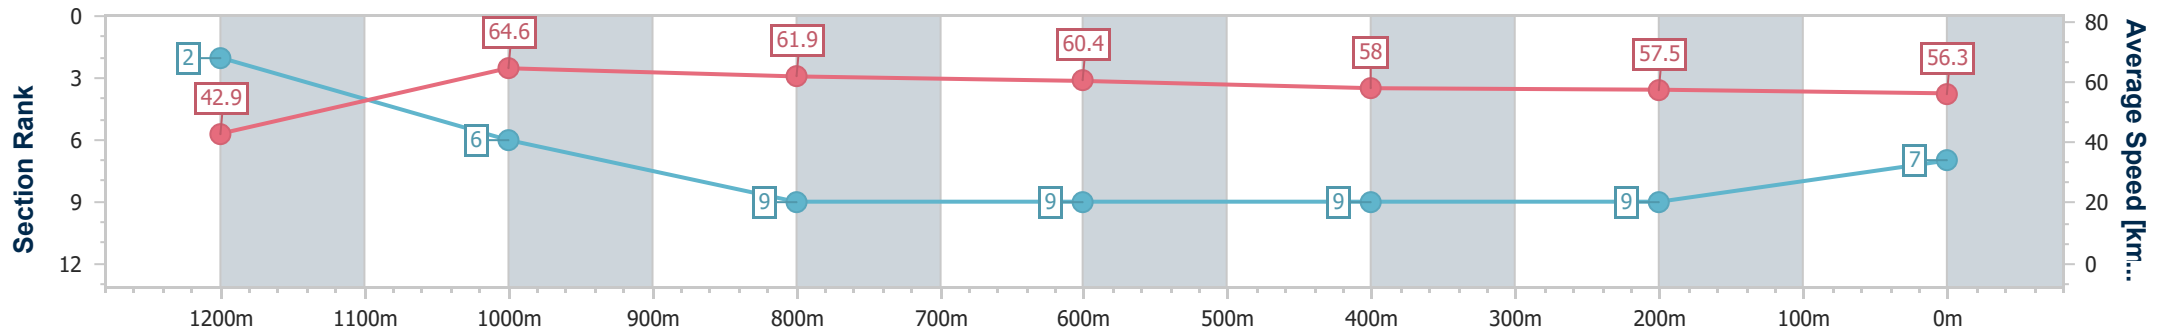

Horse/Jockey Name	Lady Oratorio
Final Rank	7
Fastest Section Time (Section)	0:08.40 (Overall)
Top Speed [km/h] (Section)	67.4 (1200m)
Race State	Finished

Toowoomba QLD Professional
Race 3: NRG SERVICES PARTNERS APPRECIATION RACE
Maiden Handicap - 1300m
19 November 2022 - 17:42
Track Rating: Good 3, Weather: Fine, Rail Position: +5m Entire Course

Section	Overall	1200m	1000m	800m	600m	400m	200m
Section Times	1:20.92 [7] (0:08.40)	1:12.52 [2] (0:11.15)	1:01.37 [6] (0:11.56)	0:49.81 [9] (0:11.95)	0:37.86 [9] (0:12.53)	0:25.33 [9] (0:12.57)	0:12.76 [9] (0:12.76)
Average Speed [km/h]	42.9	64.6	61.9	60.4	58.0	57.5	56.3
Top Speed [km/h]	61.9	67.4	64.8	61.9	59.2	58.4	58.0
Avg. Dist. to Rail [m]	1.0	0.9	1.4	1.1	1.4	0.9	1.6
Avg. Stride Freq. [Hz]	2.2	2.5	2.4	2.3	2.3	2.3	2.3
Avg. Stride Length [m]	5.4	7.2	7.2	7.2	6.9	6.8	6.7

- [ ] Ranking at each section and finish
- -.-.- No data available at this section
- NA No data available