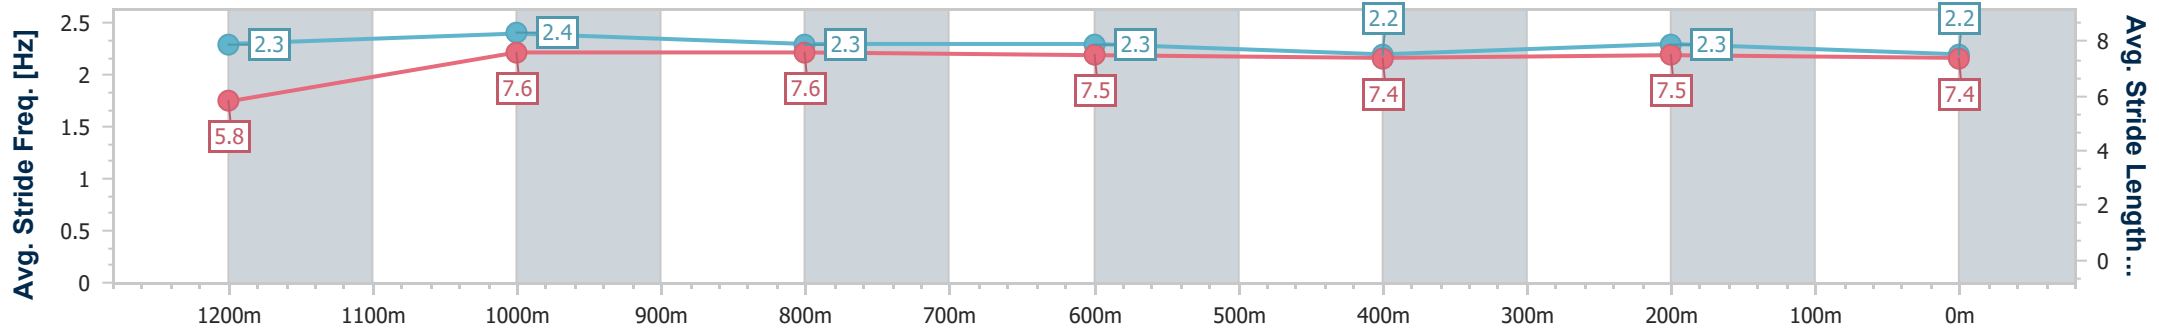

Horse/Jockey Name	Beyondtastic
Final Rank	9
Fastest Section Time (Section)	0:11.16 (1200m)
Top Speed [km/h] (Section)	65.8 (1200m)
Race State	Finished

Ipswich QLD Professional
Race 3: GREAT NORTHERN Colts, Geldings and Entires
Maiden Plate - 1350m

18 November 2022 - 14:43

Track Rating: Good 3, Weather: Fine, Rail Position: +7m 1600m-1100m; +9m Remainder.

Section	Overall	1200m	1000m	800m	600m	400m	200m
Section Times	1:21.75 [9] (0:11.47)	1:10.28 [8] (0:11.16)	0:59.12 [8] (0:11.47)	0:47.65 [9] (0:11.69)	0:35.96 [9] (0:12.07)	0:23.89 [8] (0:11.81)	0:12.08 [8] (0:12.08)
Average Speed [km/h]	47.1	64.7	62.6	61.2	59.5	61.0	59.6
Top Speed [km/h]	64.3	65.8	64.6	63.7	60.8	61.4	61.2
Avg. Dist. to Rail [m]	3.2	2.8	0.9	1.3	0.8	1.5	3.7
Avg. Stride Freq. [Hz]	2.3	2.4	2.3	2.3	2.2	2.3	2.2
Avg. Stride Length [m]	5.8	7.6	7.6	7.5	7.4	7.5	7.4

- [ ] Ranking at each section and finish
- -.-.- No data available at this section
- NA No data available