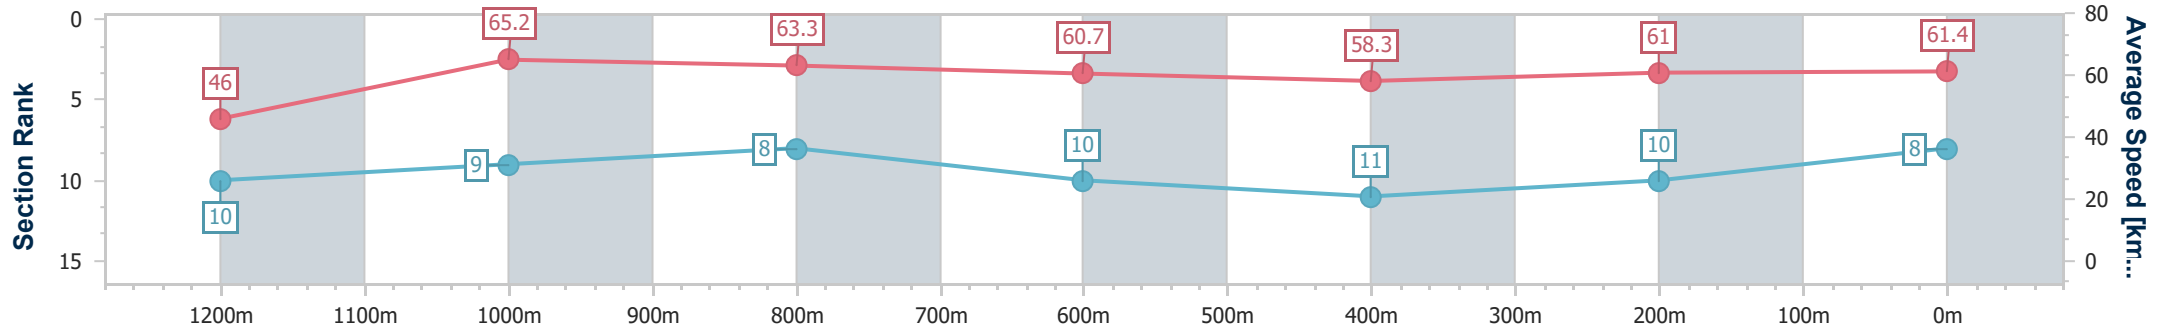

Horse/Jockey Name	Roger Express
Final Rank	8
Fastest Section Time (Section)	0:11.06 (1200m)
Top Speed [km/h] (Section)	66.3 (1200m)
Race State	Finished

Ipswich QLD Professional
Race 3: GREAT NORTHERN Colts, Geldings and Entires
Maiden Plate - 1350m

18 November 2022 - 14:43

Track Rating: Good 3, Weather: Fine, Rail Position: +7m 1600m-1100m; +9m Remainder.

Section	Overall	1200m	1000m	800m	600m	400m	200m
Section Times	1:21.55 [8] (0:11.76)	1:09.79 [10] (0:11.06)	0:58.73 [9] (0:11.28)	0:47.45 [8] (0:11.72)	0:35.73 [10] (0:12.21)	0:23.52 [11] (0:11.80)	0:11.72 [10] (0:11.72)
Average Speed [km/h]	46.0	65.2	63.3	60.7	58.3	61.0	61.4
Top Speed [km/h]	64.8	66.3	64.9	63.1	60.6	62.2	62.4
Avg. Dist. to Rail [m]	7.6	1.3	2.3	3.3	2.7	1.2	2.2
Avg. Stride Freq. [Hz]	2.2	2.2	2.2	2.1	2.1	2.1	2.1
Avg. Stride Length [m]	6.1	8.2	8.1	8.0	7.8	7.9	7.9

- [ ] Ranking at each section and finish
- -.-.- No data available at this section
- NA No data available