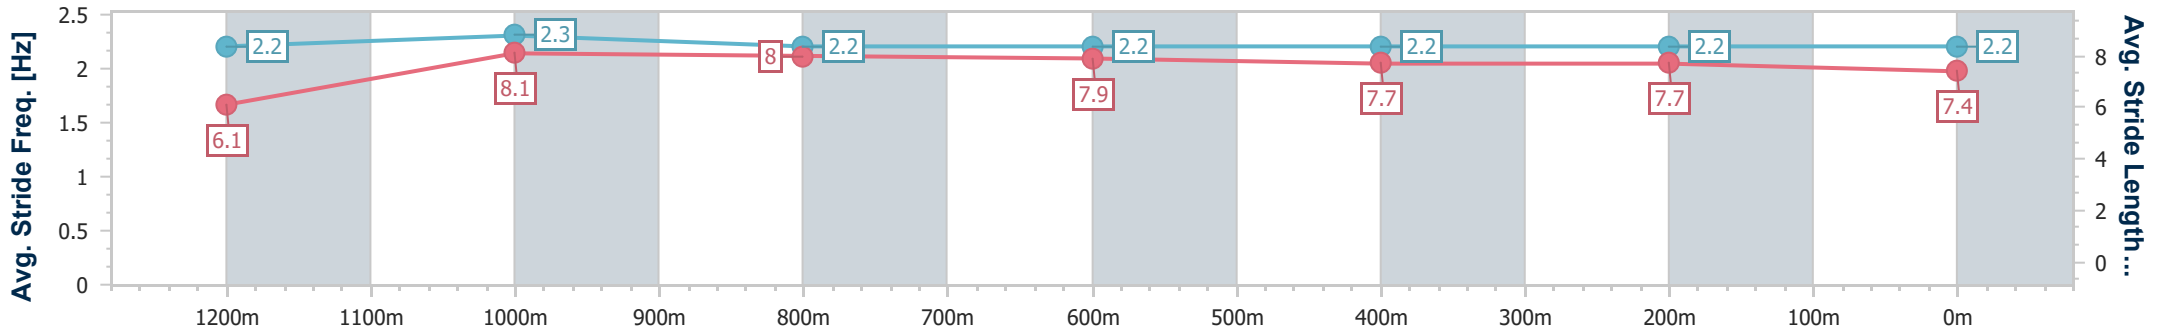

Horse/Jockey Name	Pergamon
Final Rank	6
Fastest Section Time (Section)	0:10.72 (1200m)
Top Speed [km/h] (Section)	69.0 (1200m)
Race State	Finished

Ipswich QLD Professional
Race 3: GREAT NORTHERN Colts, Geldings and Entires
Maiden Plate - 1350m

18 November 2022 - 14:43

Track Rating: Good 3, Weather: Fine, Rail Position: +7m 1600m-1100m; +9m Remainder.

Section	Overall	1200m	1000m	800m	600m	400m	200m
Section Times	1:20.51 [6] (0:11.32)	1:09.19 [4] (0:10.72)	0:58.47 [2] (0:11.12)	0:47.35 [2] (0:11.60)	0:35.75 [2] (0:11.90)	0:23.85 [2] (0:11.69)	0:12.16 [4] (0:12.16)
Average Speed [km/h]	47.7	67.4	64.3	61.4	60.2	61.6	59.2
Top Speed [km/h]	68.6	69.0	65.6	62.8	61.7	62.4	61.7
Avg. Dist. to Rail [m]	6.2	4.0	2.7	2.7	1.0	1.1	2.4
Avg. Stride Freq. [Hz]	2.2	2.3	2.2	2.2	2.2	2.2	2.2
Avg. Stride Length [m]	6.1	8.1	8.0	7.9	7.7	7.7	7.4

- [ ] Ranking at each section and finish
- -.-.- No data available at this section
- NA No data available