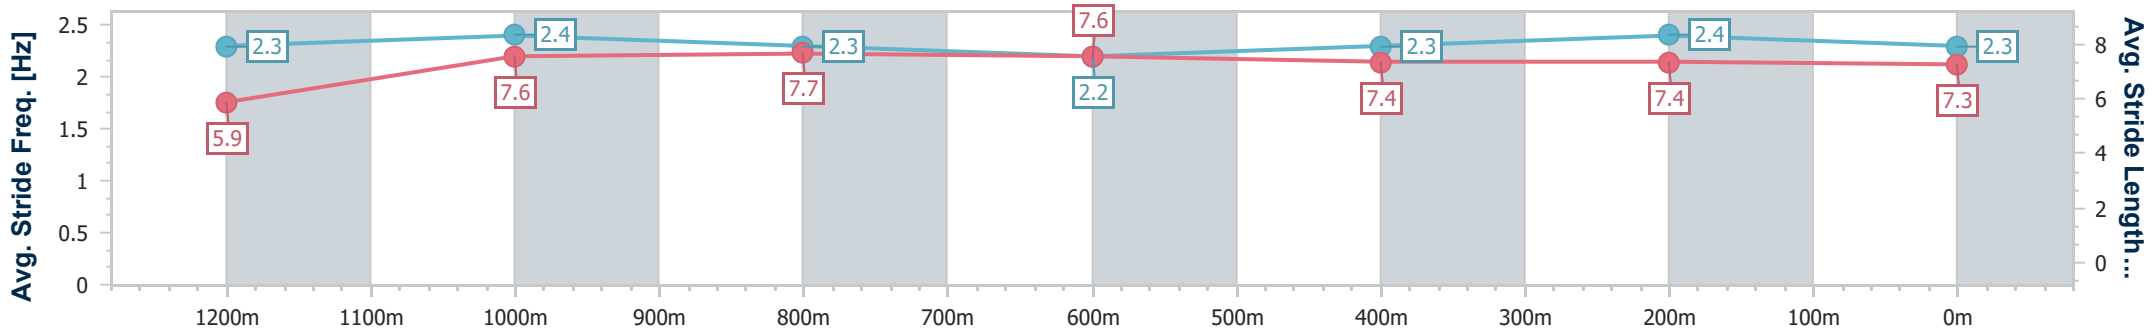

Horse/Jockey Name	Money Bear
Final Rank	2
Fastest Section Time (Section)	0:10.99 (1200m)
Top Speed [km/h] (Section)	66.5 (1000m)
Race State	Finished

Ipswich QLD Professional
Race 3: GREAT NORTHERN Colts, Geldings and Entires
Maiden Plate - 1350m

18 November 2022 - 14:43

Track Rating: Good 3, Weather: Fine, Rail Position: +7m 1600m-1100m; +9m Remainder.

Section	Overall	1200m	1000m	800m	600m	400m	200m
Section Times	1:20.12 [2] (0:11.28)	1:08.84 [3] (0:10.99)	0:57.85 [4] (0:11.18)	0:46.67 [4] (0:11.60)	0:35.07 [4] (0:11.66)	0:23.41 [3] (0:11.58)	0:11.83 [3] (0:11.83)
Average Speed [km/h]	47.9	65.6	63.9	61.5	61.5	62.3	60.9
Top Speed [km/h]	66.2	66.2	66.5	63.4	62.1	62.8	62.4
Avg. Dist. to Rail [m]	2.9	1.7	2.1	2.3	1.3	1.8	4.1
Avg. Stride Freq. [Hz]	2.3	2.4	2.3	2.2	2.3	2.4	2.3
Avg. Stride Length [m]	5.9	7.6	7.7	7.6	7.4	7.4	7.3

- [ ] Ranking at each section and finish
- -.-.- No data available at this section
- NA No data available