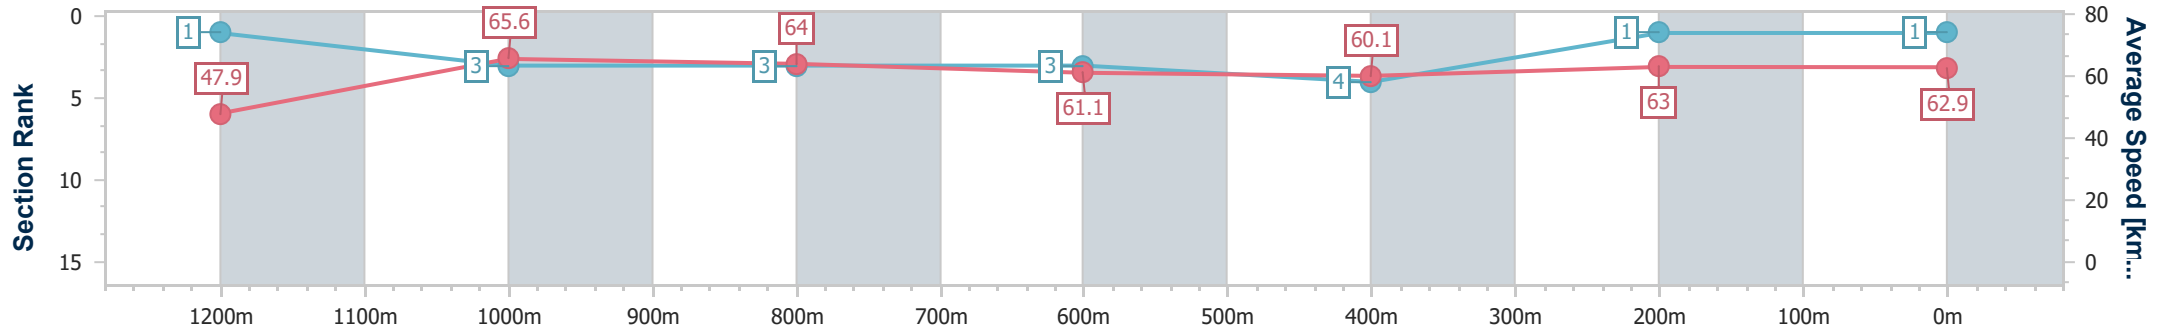

Horse/Jockey Name	Twyford
Final Rank	1
Fastest Section Time (Section)	0:11.00 (1200m)
Top Speed [km/h] (Section)	67.2 (1200m)
Race State	Finished

Ipswich QLD Professional
Race 3: GREAT NORTHERN Colts, Geldings and Entires
Maiden Plate - 1350m

18 November 2022 - 14:43

Track Rating: Good 3, Weather: Fine, Rail Position: +7m 1600m-1100m; +9m Remainder.

Section	Overall	1200m	1000m	800m	600m	400m	200m
Section Times	1:19.60 [1] (0:11.25)	1:08.35 [1] (0:11.00)	0:57.35 [3] (0:11.16)	0:46.19 [3] (0:11.60)	0:34.59 [3] (0:11.81)	0:22.78 [4] (0:11.35)	0:11.43 [1] (0:11.43)
Average Speed [km/h]	47.9	65.6	64.0	61.1	60.1	63.0	62.9
Top Speed [km/h]	65.4	67.2	65.2	62.1	61.6	66.7	66.1
Avg. Dist. to Rail [m]	1.1	1.3	2.4	3.8	3.6	1.1	1.0
Avg. Stride Freq. [Hz]	2.3	2.4	2.3	2.2	2.2	2.3	2.3
Avg. Stride Length [m]	5.8	7.7	7.8	7.7	7.5	7.7	7.5

- [ ] Ranking at each section and finish
- -.-.- No data available at this section
- NA No data available