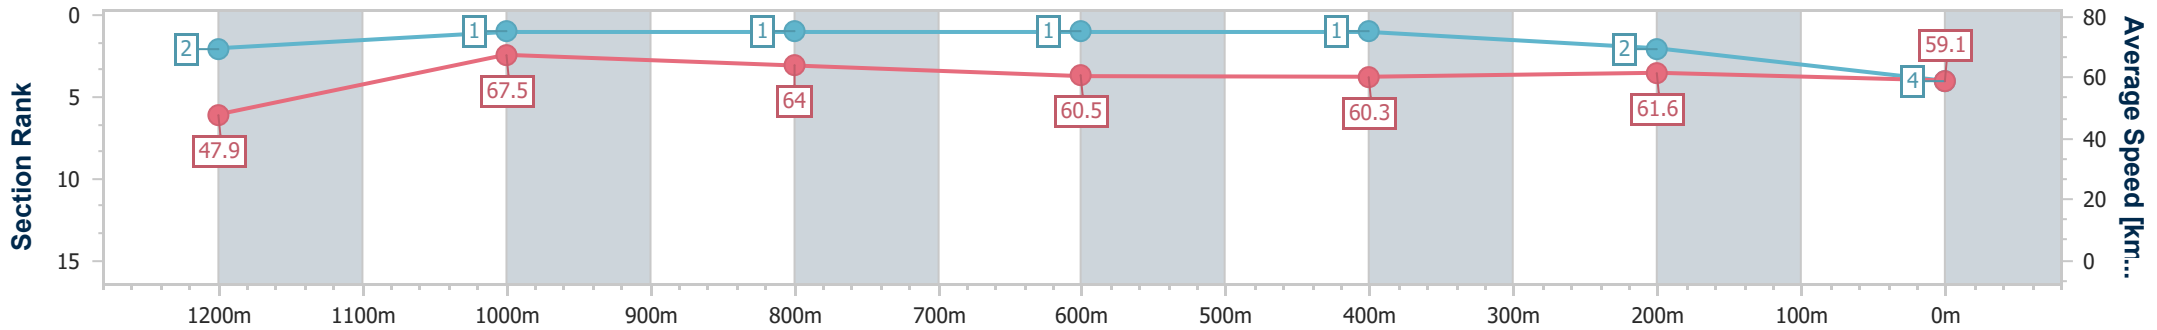

Horse/Jockey Name	Master Tyler
Final Rank	4
Fastest Section Time (Section)	0:10.72 (1200m)
Top Speed [km/h] (Section)	68.2 (1200m)
Race State	Finished

Ipswich QLD Professional
Race 3: GREAT NORTHERN Colts, Geldings and Entires
Maiden Plate - 1350m

18 November 2022 - 14:43

Track Rating: Good 3, Weather: Fine, Rail Position: +7m 1600m-1100m; +9m Remainder.

Section	Overall	1200m	1000m	800m	600m	400m	200m
Section Times	1:20.33 [4] (0:11.27)	1:09.06 [2] (0:10.72)	0:58.34 [1] (0:11.10)	0:47.24 [1] (0:11.66)	0:35.58 [1] (0:11.80)	0:23.78 [1] (0:11.62)	0:12.16 [2] (0:12.16)
Average Speed [km/h]	47.9	67.5	64.0	60.5	60.3	61.6	59.1
Top Speed [km/h]	68.1	68.2	65.6	63.0	61.4	62.4	61.3
Avg. Dist. to Rail [m]	5.3	3.2	4.1	5.2	3.1	1.3	0.7
Avg. Stride Freq. [Hz]	2.4	2.6	2.5	2.4	2.4	2.5	2.4
Avg. Stride Length [m]	5.7	7.4	7.1	6.9	6.9	6.9	6.8

- [ ] Ranking at each section and finish
- -.-.- No data available at this section
- NA No data available