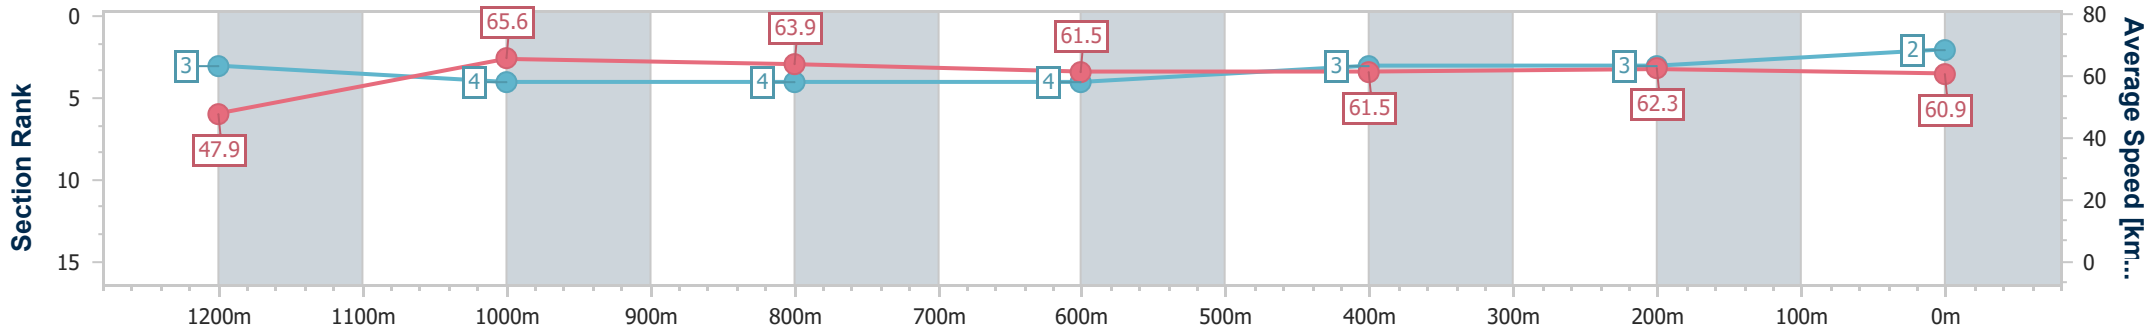

Horse/Jockey Name	Money Bear
Final Rank	2
Fastest Section Time (Section)	0:10.99 (1200m)
Top Speed [km/h] (Section)	66.5 (1000m)
Race State	Finished

Ipswich QLD Professional
Race 3: GREAT NORTHERN Colts, Geldings and Entires
Maiden Plate - 1350m

18 November 2022 - 14:43

Track Rating: Good 3, Weather: Fine, Rail Position: +7m 1600m-1100m; +9m Remainder.

Section	Overall	1200m	1000m	800m	600m	400m	200m
Section Times	1:20.12 [2] (0:11.28)	1:08.84 [3] (0:10.99)	0:57.85 [4] (0:11.18)	0:46.67 [4] (0:11.60)	0:35.07 [4] (0:11.66)	0:23.41 [3] (0:11.58)	0:11.83 [3] (0:11.83)
Average Speed [km/h]	47.9	65.6	63.9	61.5	61.5	62.3	60.9
Top Speed [km/h]	66.2	66.2	66.5	63.4	62.1	62.8	62.4
Avg. Dist. to Rail [m]	2.9	1.7	2.1	2.3	1.3	1.8	4.1
Avg. Stride Freq. [Hz]	2.3	2.4	2.3	2.2	2.3	2.4	2.3
Avg. Stride Length [m]	5.9	7.6	7.7	7.6	7.4	7.4	7.3

- [ ] Ranking at each section and finish
- -.-.- No data available at this section
- NA No data available