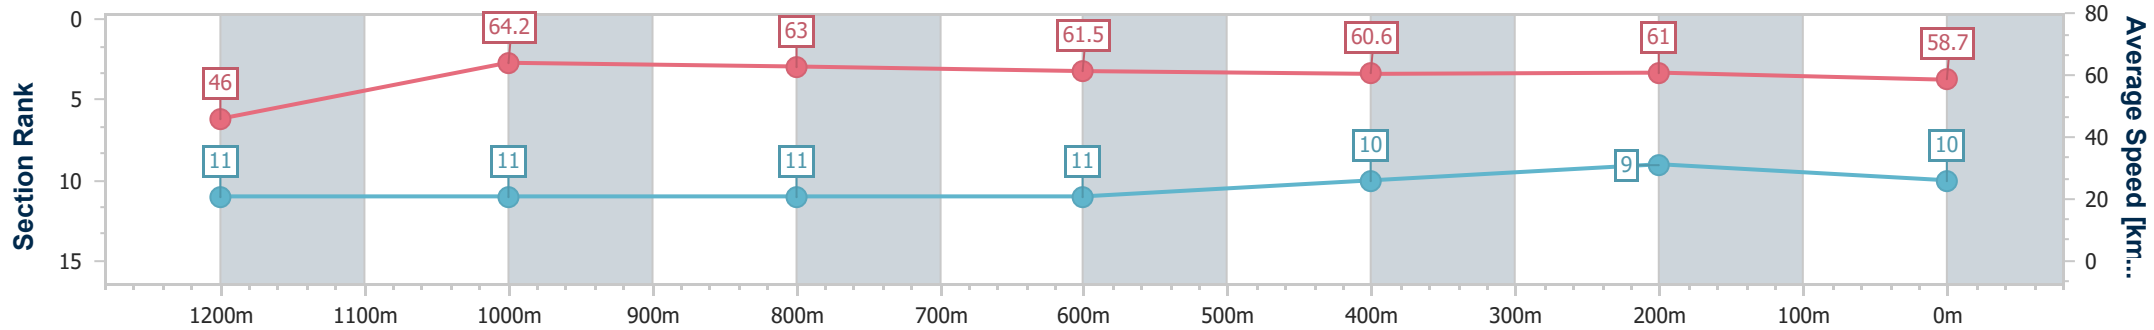

Horse/Jockey Name	Noble Indian
Final Rank	10
Fastest Section Time (Section)	0:11.28 (1200m)
Top Speed [km/h] (Section)	66.4 (1200m)
Race State	Finished

Ipswich QLD Professional
Race 3: GREAT NORTHERN Colts, Geldings and Entires
Maiden Plate - 1350m

18 November 2022 - 14:43

Track Rating: Good 3, Weather: Fine, Rail Position: +7m 1600m-1100m; +9m Remainder.

Section	Overall	1200m	1000m	800m	600m	400m	200m
Section Times	1:21.98 [10] (0:11.77)	1:10.21 [11] (0:11.28)	0:58.93 [11] (0:11.37)	0:47.56 [11] (0:11.59)	0:35.97 [11] (0:11.88)	0:24.09 [10] (0:11.84)	0:12.25 [9] (0:12.25)
Average Speed [km/h]	46.0	64.2	63.0	61.5	60.6	61.0	58.7
Top Speed [km/h]	64.6	66.4	63.5	63.4	61.4	61.9	61.1
Avg. Dist. to Rail [m]	10.1	4.9	2.0	2.8	0.8	2.1	4.8
Avg. Stride Freq. [Hz]	2.2	2.3	2.2	2.2	2.2	2.2	2.2
Avg. Stride Length [m]	6.1	7.9	8.1	7.9	7.8	7.6	7.5

- [ ] Ranking at each section and finish
- -.-.- No data available at this section
- NA No data available