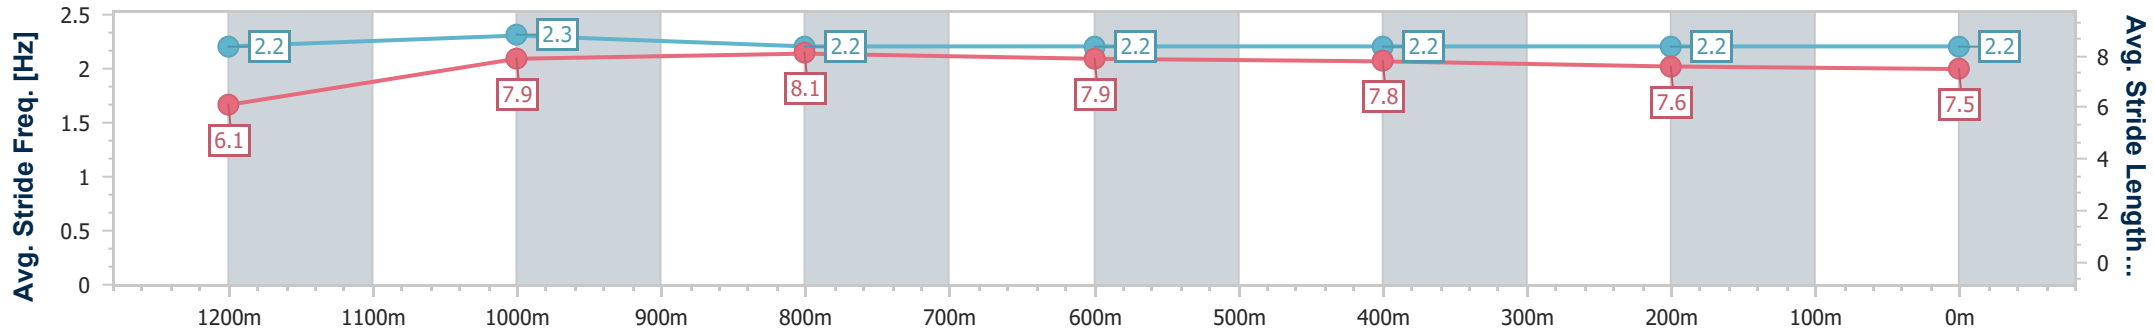

Horse/Jockey Name	Noble Indian
Final Rank	10
Fastest Section Time (Section)	0:11.28 (1200m)
Top Speed [km/h] (Section)	66.4 (1200m)
Race State	Finished

Ipswich QLD Professional
Race 3: GREAT NORTHERN Colts, Geldings and Entires
Maiden Plate - 1350m

18 November 2022 - 14:43

Track Rating: Good 3, Weather: Fine, Rail Position: +7m 1600m-1100m; +9m Remainder.

Section	Overall	1200m	1000m	800m	600m	400m	200m
Section Times	1:21.98 [10] (0:11.77)	1:10.21 [11] (0:11.28)	0:58.93 [11] (0:11.37)	0:47.56 [11] (0:11.59)	0:35.97 [11] (0:11.88)	0:24.09 [10] (0:11.84)	0:12.25 [9] (0:12.25)
Average Speed [km/h]	46.0	64.2	63.0	61.5	60.6	61.0	58.7
Top Speed [km/h]	64.6	66.4	63.5	63.4	61.4	61.9	61.1
Avg. Dist. to Rail [m]	10.1	4.9	2.0	2.8	0.8	2.1	4.8
Avg. Stride Freq. [Hz]	2.2	2.3	2.2	2.2	2.2	2.2	2.2
Avg. Stride Length [m]	6.1	7.9	8.1	7.9	7.8	7.6	7.5

- [ ] Ranking at each section and finish
- -.-.- No data available at this section
- NA No data available