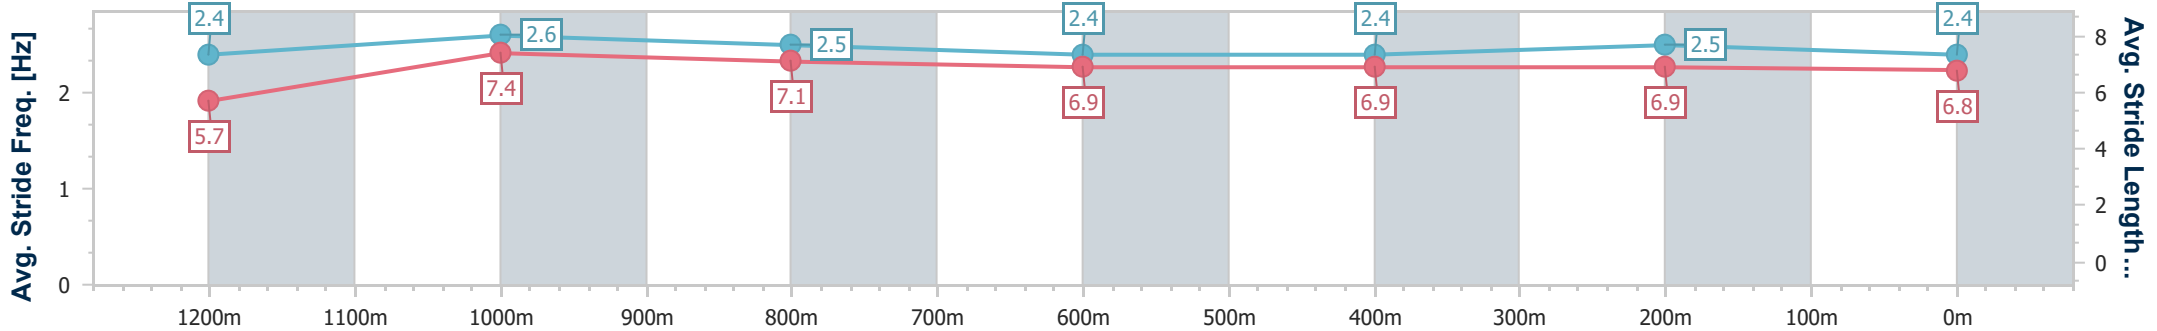

Horse/Jockey Name	Master Tyler
Final Rank	4
Fastest Section Time (Section)	0:10.72 (1200m)
Top Speed [km/h] (Section)	68.2 (1200m)
Race State	Finished

Ipswich QLD Professional
Race 3: GREAT NORTHERN Colts, Geldings and Entires
Maiden Plate - 1350m

18 November 2022 - 14:43

Track Rating: Good 3, Weather: Fine, Rail Position: +7m 1600m-1100m; +9m Remainder.

Section	Overall	1200m	1000m	800m	600m	400m	200m
Section Times	1:20.33 [4] (0:11.27)	1:09.06 [2] (0:10.72)	0:58.34 [1] (0:11.10)	0:47.24 [1] (0:11.66)	0:35.58 [1] (0:11.80)	0:23.78 [1] (0:11.62)	0:12.16 [2] (0:12.16)
Average Speed [km/h]	47.9	67.5	64.0	60.5	60.3	61.6	59.1
Top Speed [km/h]	68.1	68.2	65.6	63.0	61.4	62.4	61.3
Avg. Dist. to Rail [m]	5.3	3.2	4.1	5.2	3.1	1.3	0.7
Avg. Stride Freq. [Hz]	2.4	2.6	2.5	2.4	2.4	2.5	2.4
Avg. Stride Length [m]	5.7	7.4	7.1	6.9	6.9	6.9	6.8

- [ ] Ranking at each section and finish
- -.-.- No data available at this section
- NA No data available