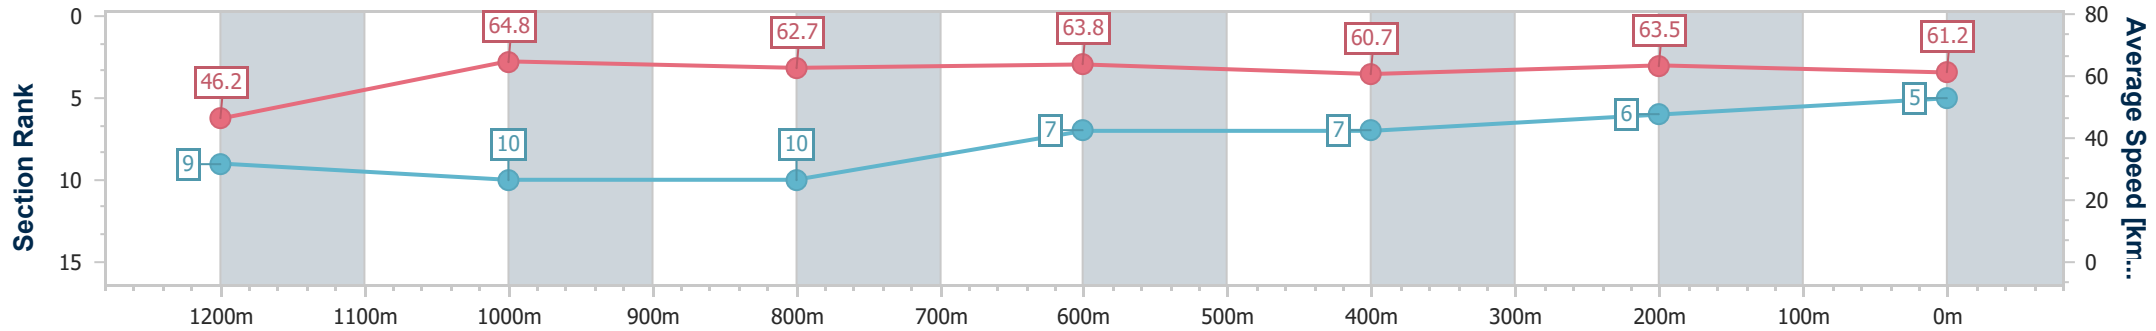

Horse/Jockey Name	Metaverse
Final Rank	5
Fastest Section Time (Section)	0:11.16 (1200m)
Top Speed [km/h] (Section)	66.4 (1200m)
Race State	Finished

Ipswich QLD Professional
Race 3: GREAT NORTHERN Colts, Geldings and Entires
Maiden Plate - 1350m

18 November 2022 - 14:43

Track Rating: Good 3, Weather: Fine, Rail Position: +7m 1600m-1100m; +9m Remainder.

Section	Overall	1200m	1000m	800m	600m	400m	200m
Section Times	1:20.45 [5] (0:11.71)	1:08.74 [9] (0:11.16)	0:57.58 [10] (0:11.45)	0:46.13 [10] (0:11.20)	0:34.93 [7] (0:11.81)	0:23.12 [7] (0:11.35)	0:11.77 [6] (0:11.77)
Average Speed [km/h]	46.2	64.8	62.7	63.8	60.7	63.5	61.2
Top Speed [km/h]	66.0	66.4	65.0	65.6	63.8	64.2	63.0
Avg. Dist. to Rail [m]	8.8	3.9	1.0	1.5	1.4	2.5	6.0
Avg. Stride Freq. [Hz]	2.2	2.3	2.2	2.2	2.2	2.3	2.3
Avg. Stride Length [m]	6.1	7.9	7.9	7.9	7.7	7.8	7.5

- [ ] Ranking at each section and finish
- -.-.- No data available at this section
- NA No data available