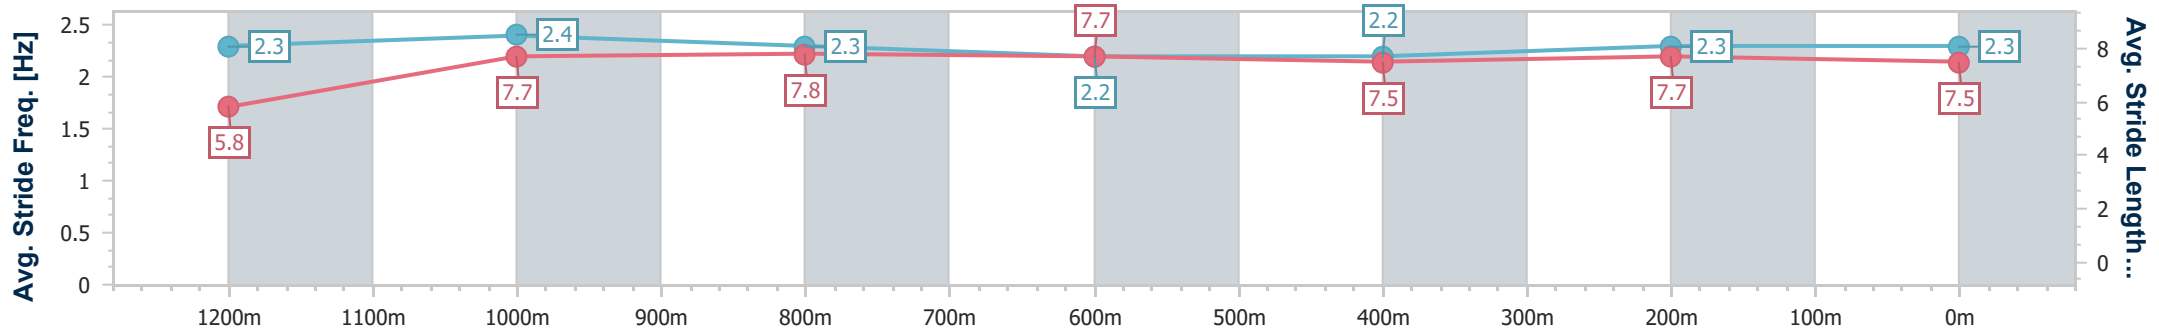

Horse/Jockey Name	Twyford
Final Rank	1
Fastest Section Time (Section)	0:11.00 (1200m)
Top Speed [km/h] (Section)	67.2 (1200m)
Race State	Finished

Ipswich QLD Professional
Race 3: GREAT NORTHERN Colts, Geldings and Entires
Maiden Plate - 1350m

18 November 2022 - 14:43

Track Rating: Good 3, Weather: Fine, Rail Position: +7m 1600m-1100m; +9m Remainder.

Section	Overall	1200m	1000m	800m	600m	400m	200m
Section Times	1:19.60 [1] (0:11.25)	1:08.35 [1] (0:11.00)	0:57.35 [3] (0:11.16)	0:46.19 [3] (0:11.60)	0:34.59 [3] (0:11.81)	0:22.78 [4] (0:11.35)	0:11.43 [1] (0:11.43)
Average Speed [km/h]	47.9	65.6	64.0	61.1	60.1	63.0	62.9
Top Speed [km/h]	65.4	67.2	65.2	62.1	61.6	66.7	66.1
Avg. Dist. to Rail [m]	1.1	1.3	2.4	3.8	3.6	1.1	1.0
Avg. Stride Freq. [Hz]	2.3	2.4	2.3	2.2	2.2	2.3	2.3
Avg. Stride Length [m]	5.8	7.7	7.8	7.7	7.5	7.7	7.5

- [ ] Ranking at each section and finish
- -.-.- No data available at this section
- NA No data available