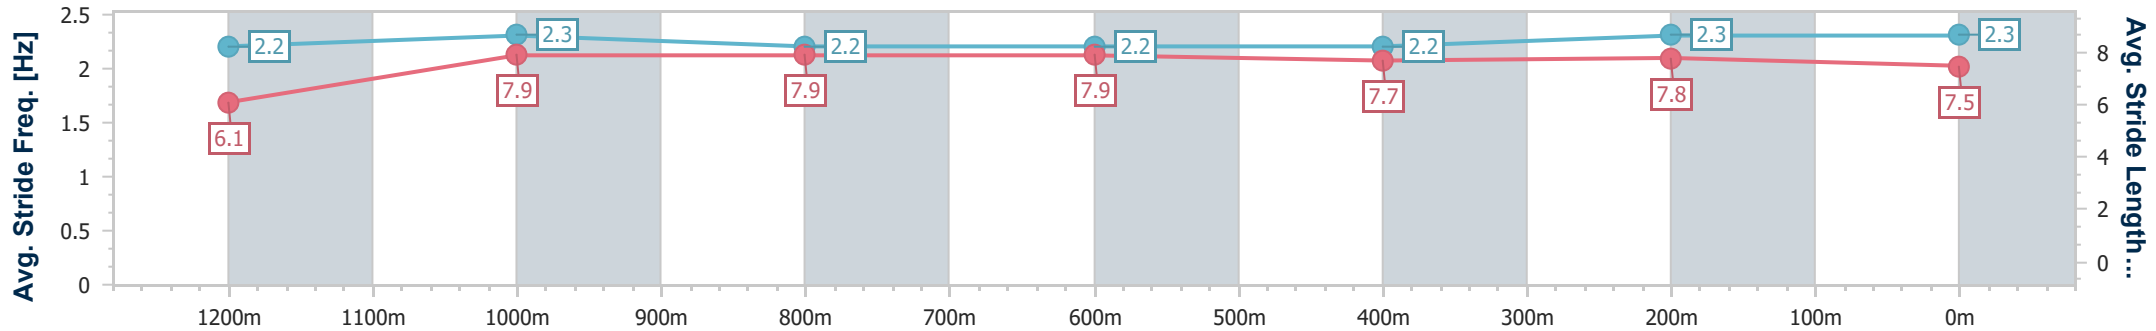

Horse/Jockey Name	Metaverse
Final Rank	5
Fastest Section Time (Section)	0:11.16 (1200m)
Top Speed [km/h] (Section)	66.4 (1200m)
Race State	Finished

Ipswich QLD Professional
Race 3: GREAT NORTHERN Colts, Geldings and Entires
Maiden Plate - 1350m

18 November 2022 - 14:43

Track Rating: Good 3, Weather: Fine, Rail Position: +7m 1600m-1100m; +9m Remainder.

Section	Overall	1200m	1000m	800m	600m	400m	200m
Section Times	1:20.45 [5] (0:11.71)	1:08.74 [9] (0:11.16)	0:57.58 [10] (0:11.45)	0:46.13 [10] (0:11.20)	0:34.93 [7] (0:11.81)	0:23.12 [7] (0:11.35)	0:11.77 [6] (0:11.77)
Average Speed [km/h]	46.2	64.8	62.7	63.8	60.7	63.5	61.2
Top Speed [km/h]	66.0	66.4	65.0	65.6	63.8	64.2	63.0
Avg. Dist. to Rail [m]	8.8	3.9	1.0	1.5	1.4	2.5	6.0
Avg. Stride Freq. [Hz]	2.2	2.3	2.2	2.2	2.2	2.3	2.3
Avg. Stride Length [m]	6.1	7.9	7.9	7.9	7.7	7.8	7.5

- [ ] Ranking at each section and finish
- -.-.- No data available at this section
- NA No data available