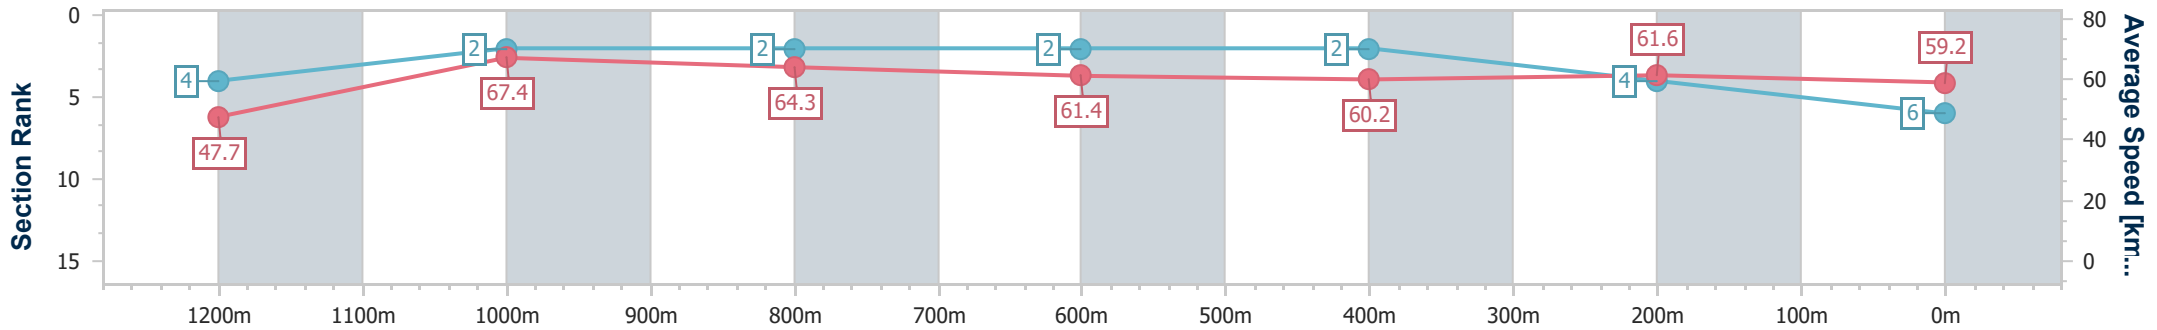

Horse/Jockey Name	Pergamon
Final Rank	6
Fastest Section Time (Section)	0:10.72 (1200m)
Top Speed [km/h] (Section)	69.0 (1200m)
Race State	Finished

Ipswich QLD Professional
Race 3: GREAT NORTHERN Colts, Geldings and Entires
Maiden Plate - 1350m

18 November 2022 - 14:43

Track Rating: Good 3, Weather: Fine, Rail Position: +7m 1600m-1100m; +9m Remainder.

Section	Overall	1200m	1000m	800m	600m	400m	200m
Section Times	1:20.51 [6] (0:11.32)	1:09.19 [4] (0:10.72)	0:58.47 [2] (0:11.12)	0:47.35 [2] (0:11.60)	0:35.75 [2] (0:11.90)	0:23.85 [2] (0:11.69)	0:12.16 [4] (0:12.16)
Average Speed [km/h]	47.7	67.4	64.3	61.4	60.2	61.6	59.2
Top Speed [km/h]	68.6	69.0	65.6	62.8	61.7	62.4	61.7
Avg. Dist. to Rail [m]	6.2	4.0	2.7	2.7	1.0	1.1	2.4
Avg. Stride Freq. [Hz]	2.2	2.3	2.2	2.2	2.2	2.2	2.2
Avg. Stride Length [m]	6.1	8.1	8.0	7.9	7.7	7.7	7.4

- [ ] Ranking at each section and finish
- -.-.- No data available at this section
- NA No data available