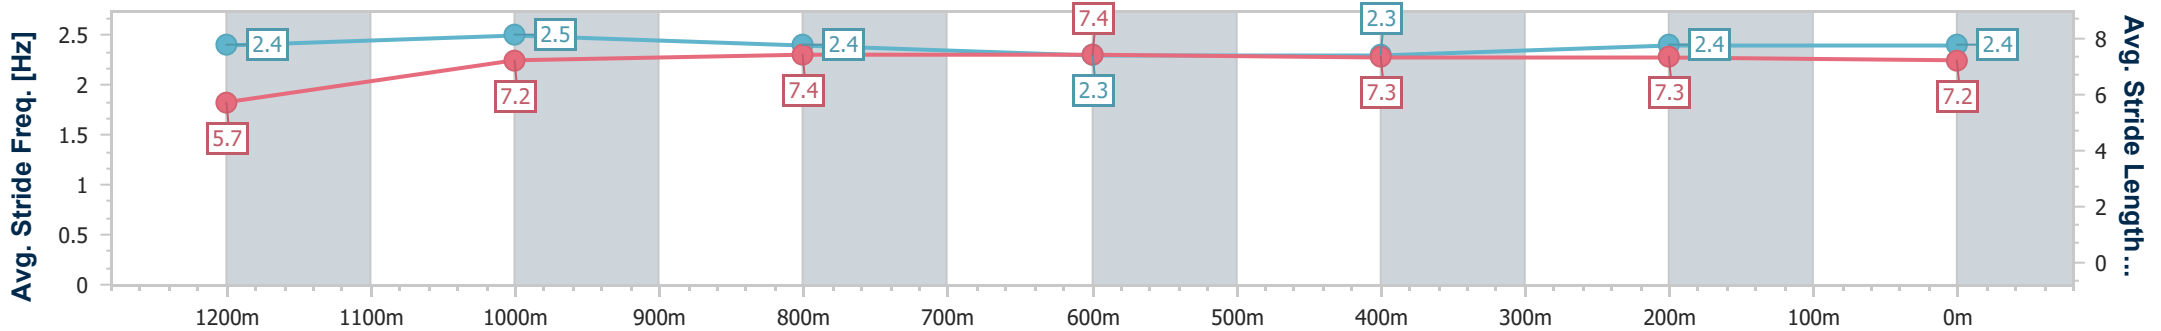

Horse/Jockey Name	Last Royal
Final Rank	3
Fastest Section Time (Section)	0:10.99 (1200m)
Top Speed [km/h] (Section)	66.5 (1200m)
Race State	Finished

Ipswich QLD Professional
Race 3: GREAT NORTHERN Colts, Geldings and Entires
Maiden Plate - 1350m

18 November 2022 - 14:43

Track Rating: Good 3, Weather: Fine, Rail Position: +7m 1600m-1100m; +9m Remainder.

Section	Overall	1200m	1000m	800m	600m	400m	200m
Section Times	1:20.15 [3] (0:11.37)	1:08.78 [5] (0:10.99)	0:57.79 [5] (0:11.30)	0:46.49 [5] (0:11.52)	0:34.97 [5] (0:11.74)	0:23.23 [5] (0:11.54)	0:11.69 [5] (0:11.69)
Average Speed [km/h]	47.5	65.5	63.3	61.7	61.0	62.8	61.6
Top Speed [km/h]	65.9	66.5	64.4	62.9	63.0	63.4	63.2
Avg. Dist. to Rail [m]	0.8	0.7	1.9	3.1	1.9	2.8	4.8
Avg. Stride Freq. [Hz]	2.4	2.5	2.4	2.3	2.3	2.4	2.4
Avg. Stride Length [m]	5.7	7.2	7.4	7.4	7.3	7.3	7.2

- [ ] Ranking at each section and finish
- -.-.- No data available at this section
- NA No data available