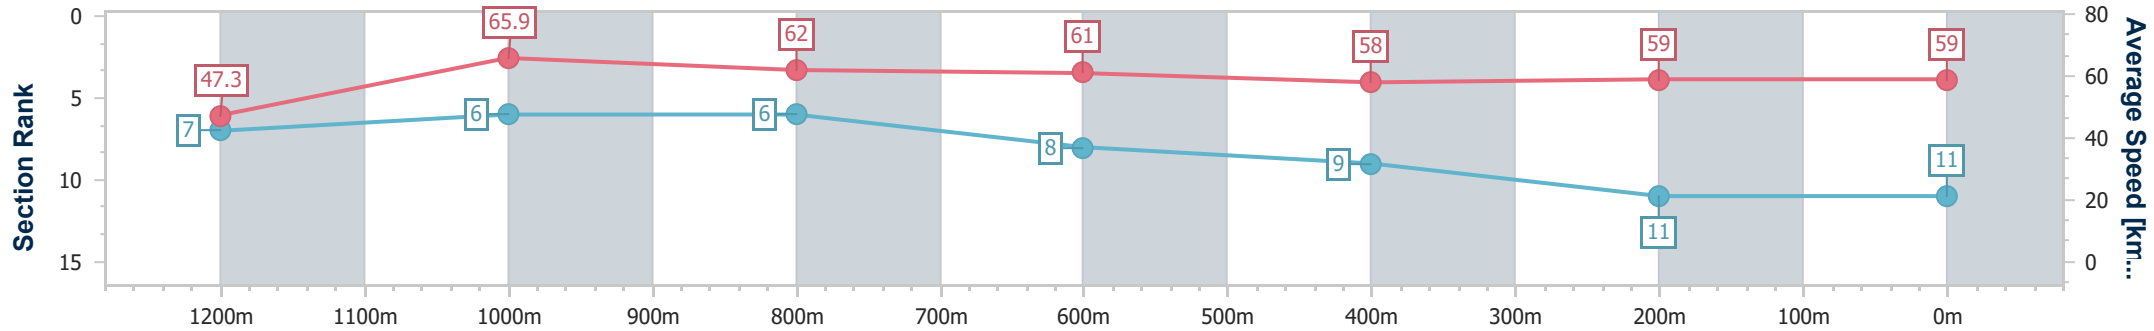

Horse/Jockey Name	Ready Made
Final Rank	11
Fastest Section Time (Section)	0:10.98 (1200m)
Top Speed [km/h] (Section)	66.8 (1200m)
Race State	Finished

Ipswich QLD Professional
Race 3: GREAT NORTHERN Colts, Geldings and Entires
Maiden Plate - 1350m

18 November 2022 - 14:43

Track Rating: Good 3, Weather: Fine, Rail Position: +7m 1600m-1100m; +9m Remainder.

Section	Overall	1200m	1000m	800m	600m	400m	200m
Section Times	1:22.16 [11] (0:11.41)	1:10.75 [7] (0:10.98)	0:59.77 [6] (0:11.57)	0:48.20 [6] (0:11.74)	0:36.46 [8] (0:12.17)	0:24.29 [9] (0:12.10)	0:12.19 [11] (0:12.19)
Average Speed [km/h]	47.3	65.9	62.0	61.0	58.0	59.0	59.0
Top Speed [km/h]	65.8	66.8	64.2	63.4	58.7	60.6	60.0
Avg. Dist. to Rail [m]	4.6	3.4	1.2	1.9	4.2	1.7	0.4
Avg. Stride Freq. [Hz]	2.4	2.5	2.3	2.3	2.2	2.3	2.3
Avg. Stride Length [m]	5.6	7.5	7.5	7.5	7.2	7.2	7.2

- [ ] Ranking at each section and finish
- -.-.- No data available at this section
- NA No data available