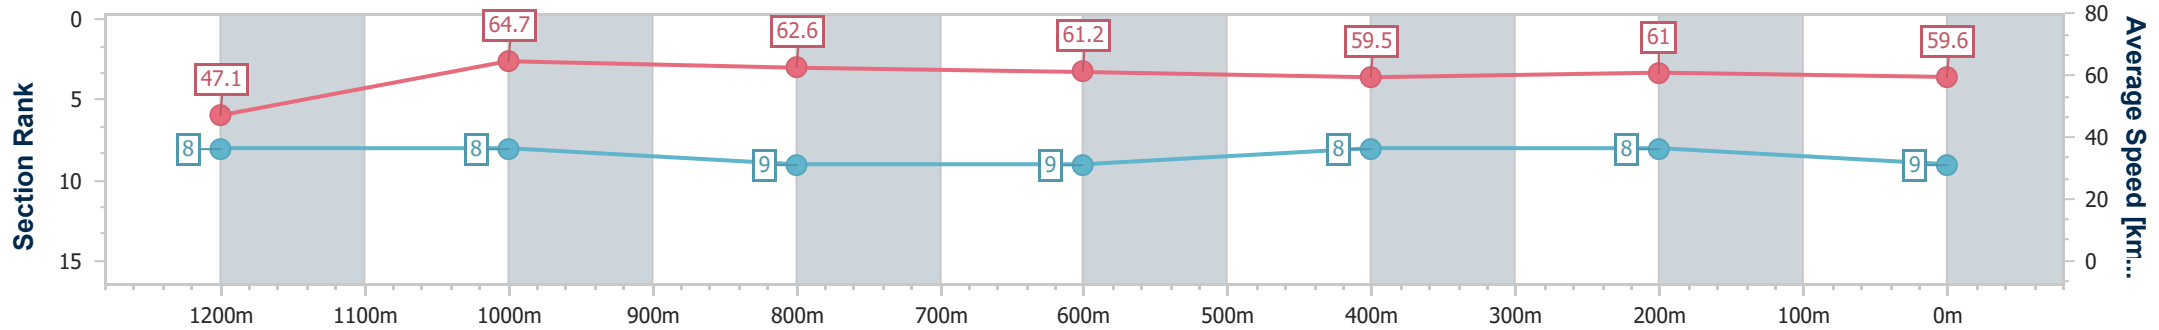

Horse/Jockey Name	Beyondtastic
Final Rank	9
Fastest Section Time (Section)	0:11.16 (1200m)
Top Speed [km/h] (Section)	65.8 (1200m)
Race State	Finished

Ipswich QLD Professional
Race 3: GREAT NORTHERN Colts, Geldings and Entires
Maiden Plate - 1350m

18 November 2022 - 14:43

Track Rating: Good 3, Weather: Fine, Rail Position: +7m 1600m-1100m; +9m Remainder.

Section	Overall	1200m	1000m	800m	600m	400m	200m
Section Times	1:21.75 [9] (0:11.47)	1:10.28 [8] (0:11.16)	0:59.12 [8] (0:11.47)	0:47.65 [9] (0:11.69)	0:35.96 [9] (0:12.07)	0:23.89 [8] (0:11.81)	0:12.08 [8] (0:12.08)
Average Speed [km/h]	47.1	64.7	62.6	61.2	59.5	61.0	59.6
Top Speed [km/h]	64.3	65.8	64.6	63.7	60.8	61.4	61.2
Avg. Dist. to Rail [m]	3.2	2.8	0.9	1.3	0.8	1.5	3.7
Avg. Stride Freq. [Hz]	2.3	2.4	2.3	2.3	2.2	2.3	2.2
Avg. Stride Length [m]	5.8	7.6	7.6	7.5	7.4	7.5	7.4

- [ ] Ranking at each section and finish
- -.-.- No data available at this section
- NA No data available