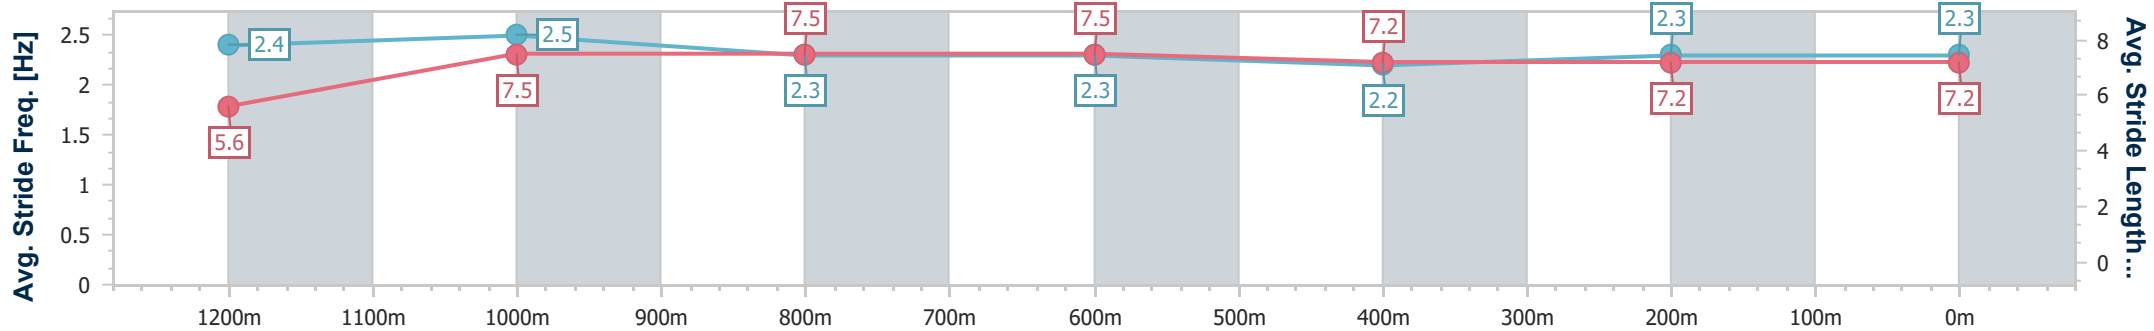

Horse/Jockey Name	Ready Made
Final Rank	11
Fastest Section Time (Section)	0:10.98 (1200m)
Top Speed [km/h] (Section)	66.8 (1200m)
Race State	Finished

Ipswich QLD Professional
Race 3: GREAT NORTHERN Colts, Geldings and Entires
Maiden Plate - 1350m

18 November 2022 - 14:43

Track Rating: Good 3, Weather: Fine, Rail Position: +7m 1600m-1100m; +9m Remainder.

Section	Overall	1200m	1000m	800m	600m	400m	200m
Section Times	1:22.16 [11] (0:11.41)	1:10.75 [7] (0:10.98)	0:59.77 [6] (0:11.57)	0:48.20 [6] (0:11.74)	0:36.46 [8] (0:12.17)	0:24.29 [9] (0:12.10)	0:12.19 [11] (0:12.19)
Average Speed [km/h]	47.3	65.9	62.0	61.0	58.0	59.0	59.0
Top Speed [km/h]	65.8	66.8	64.2	63.4	58.7	60.6	60.0
Avg. Dist. to Rail [m]	4.6	3.4	1.2	1.9	4.2	1.7	0.4
Avg. Stride Freq. [Hz]	2.4	2.5	2.3	2.3	2.2	2.3	2.3
Avg. Stride Length [m]	5.6	7.5	7.5	7.5	7.2	7.2	7.2

- [ ] Ranking at each section and finish
- -.-.- No data available at this section
- NA No data available