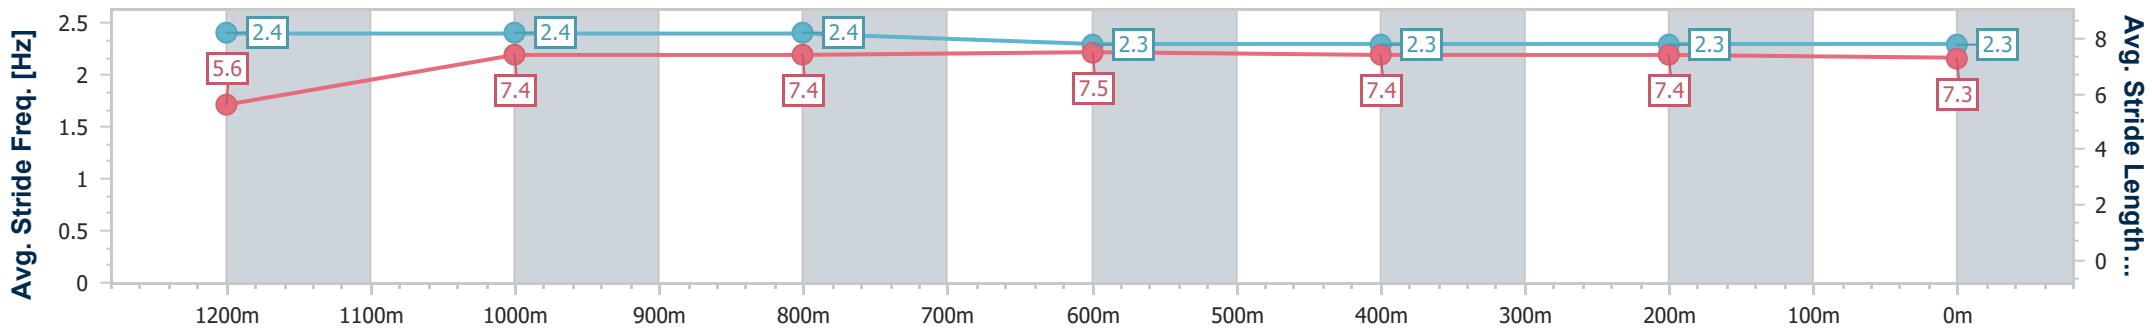

Horse/Jockey Name	Mama's Man
Final Rank	7
Fastest Section Time (Section)	0:11.17 (1200m)
Top Speed [km/h] (Section)	65.4 (1200m)
Race State	Finished

Ipswich QLD Professional
Race 3: GREAT NORTHERN Colts, Geldings and Entires
Maiden Plate - 1350m

18 November 2022 - 14:43

Track Rating: Good 3, Weather: Fine, Rail Position: +7m 1600m-1100m; +9m Remainder.

Section	Overall	1200m	1000m	800m	600m	400m	200m
Section Times	1:21.11 [7] (0:11.40)	1:09.71 [6] (0:11.17)	0:58.54 [7] (0:11.45)	0:47.09 [7] (0:11.33)	0:35.76 [6] (0:11.96)	0:23.80 [6] (0:11.73)	0:12.07 [7] (0:12.07)
Average Speed [km/h]	47.4	64.8	62.7	63.2	59.9	61.3	59.6
Top Speed [km/h]	64.7	65.4	64.4	64.8	61.1	62.3	60.6
Avg. Dist. to Rail [m]	6.3	4.0	1.0	1.3	1.4	0.7	0.7
Avg. Stride Freq. [Hz]	2.4	2.4	2.4	2.3	2.3	2.3	2.3
Avg. Stride Length [m]	5.6	7.4	7.4	7.5	7.4	7.4	7.3

- [ ] Ranking at each section and finish
- -.-.- No data available at this section
- NA No data available