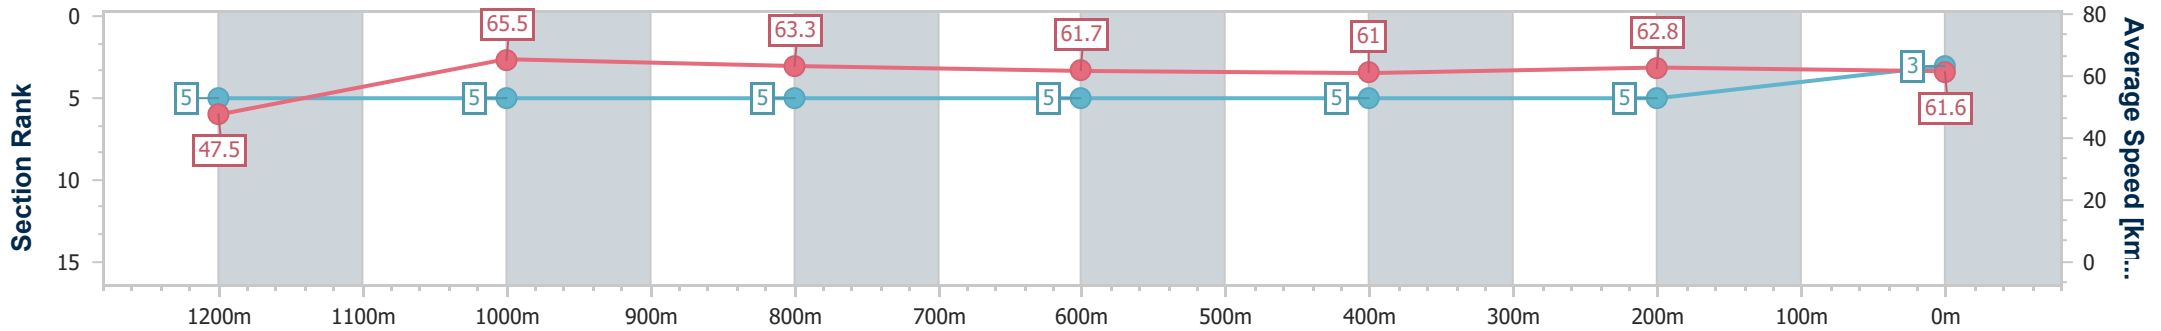

Horse/Jockey Name	Last Royal
Final Rank	3
Fastest Section Time (Section)	0:10.99 (1200m)
Top Speed [km/h] (Section)	66.5 (1200m)
Race State	Finished

Ipswich QLD Professional
Race 3: GREAT NORTHERN Colts, Geldings and Entires
Maiden Plate - 1350m

18 November 2022 - 14:43

Track Rating: Good 3, Weather: Fine, Rail Position: +7m 1600m-1100m; +9m Remainder.

Section	Overall	1200m	1000m	800m	600m	400m	200m
Section Times	1:20.15 [3] (0:11.37)	1:08.78 [5] (0:10.99)	0:57.79 [5] (0:11.30)	0:46.49 [5] (0:11.52)	0:34.97 [5] (0:11.74)	0:23.23 [5] (0:11.54)	0:11.69 [5] (0:11.69)
Average Speed [km/h]	47.5	65.5	63.3	61.7	61.0	62.8	61.6
Top Speed [km/h]	65.9	66.5	64.4	62.9	63.0	63.4	63.2
Avg. Dist. to Rail [m]	0.8	0.7	1.9	3.1	1.9	2.8	4.8
Avg. Stride Freq. [Hz]	2.4	2.5	2.4	2.3	2.3	2.4	2.4
Avg. Stride Length [m]	5.7	7.2	7.4	7.4	7.3	7.3	7.2

- [ ] Ranking at each section and finish
- -.-.- No data available at this section
- NA No data available