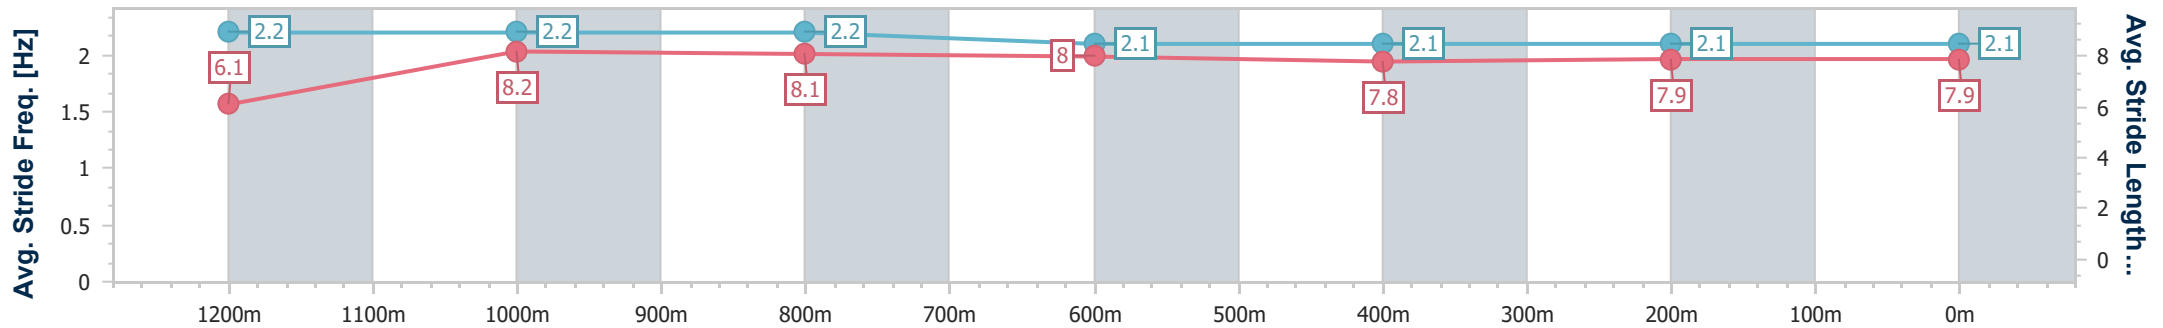

Horse/Jockey Name	Roger Express
Final Rank	8
Fastest Section Time (Section)	0:11.06 (1200m)
Top Speed [km/h] (Section)	66.3 (1200m)
Race State	Finished

Ipswich QLD Professional
Race 3: GREAT NORTHERN Colts, Geldings and Entires
Maiden Plate - 1350m

18 November 2022 - 14:43

Track Rating: Good 3, Weather: Fine, Rail Position: +7m 1600m-1100m; +9m Remainder.

Section	Overall	1200m	1000m	800m	600m	400m	200m
Section Times	1:21.55 [8] (0:11.76)	1:09.79 [10] (0:11.06)	0:58.73 [9] (0:11.28)	0:47.45 [8] (0:11.72)	0:35.73 [10] (0:12.21)	0:23.52 [11] (0:11.80)	0:11.72 [10] (0:11.72)
Average Speed [km/h]	46.0	65.2	63.3	60.7	58.3	61.0	61.4
Top Speed [km/h]	64.8	66.3	64.9	63.1	60.6	62.2	62.4
Avg. Dist. to Rail [m]	7.6	1.3	2.3	3.3	2.7	1.2	2.2
Avg. Stride Freq. [Hz]	2.2	2.2	2.2	2.1	2.1	2.1	2.1
Avg. Stride Length [m]	6.1	8.2	8.1	8.0	7.8	7.9	7.9

- [ ] Ranking at each section and finish
- -.-.- No data available at this section
- NA No data available