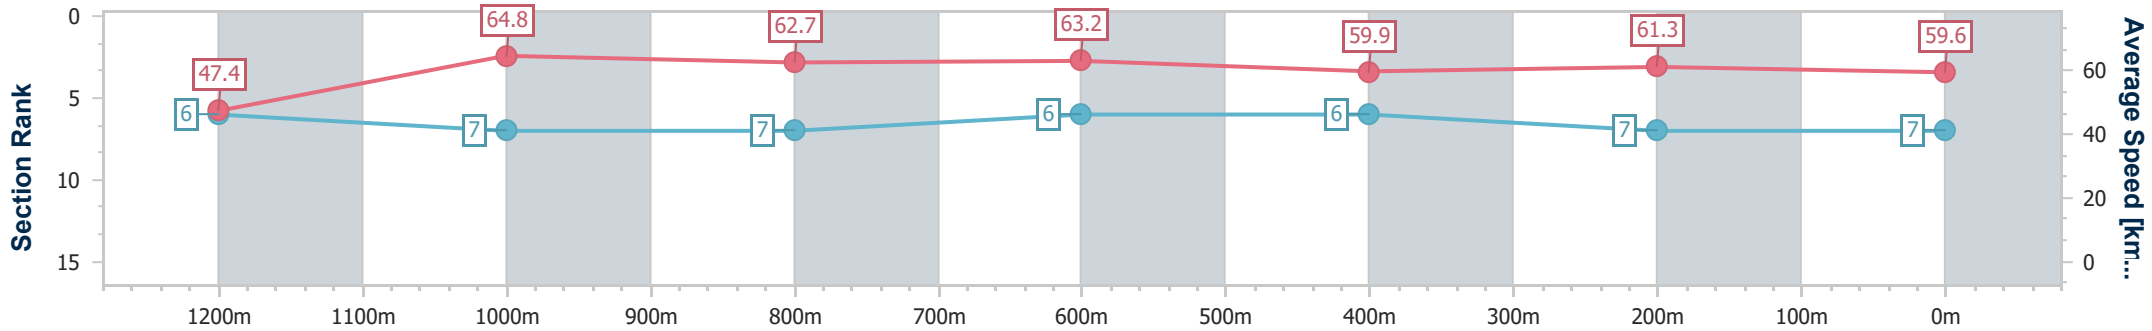

Horse/Jockey Name	Mama's Man
Final Rank	7
Fastest Section Time (Section)	0:11.17 (1200m)
Top Speed [km/h] (Section)	65.4 (1200m)
Race State	Finished

Ipswich QLD Professional
Race 3: GREAT NORTHERN Colts, Geldings and Entires
Maiden Plate - 1350m

18 November 2022 - 14:43

Track Rating: Good 3, Weather: Fine, Rail Position: +7m 1600m-1100m; +9m Remainder.

Section	Overall	1200m	1000m	800m	600m	400m	200m
Section Times	1:21.11 [7] (0:11.40)	1:09.71 [6] (0:11.17)	0:58.54 [7] (0:11.45)	0:47.09 [7] (0:11.33)	0:35.76 [6] (0:11.96)	0:23.80 [6] (0:11.73)	0:12.07 [7] (0:12.07)
Average Speed [km/h]	47.4	64.8	62.7	63.2	59.9	61.3	59.6
Top Speed [km/h]	64.7	65.4	64.4	64.8	61.1	62.3	60.6
Avg. Dist. to Rail [m]	6.3	4.0	1.0	1.3	1.4	0.7	0.7
Avg. Stride Freq. [Hz]	2.4	2.4	2.4	2.3	2.3	2.3	2.3
Avg. Stride Length [m]	5.6	7.4	7.4	7.5	7.4	7.4	7.3

- [ ] Ranking at each section and finish
- -.-.- No data available at this section
- NA No data available