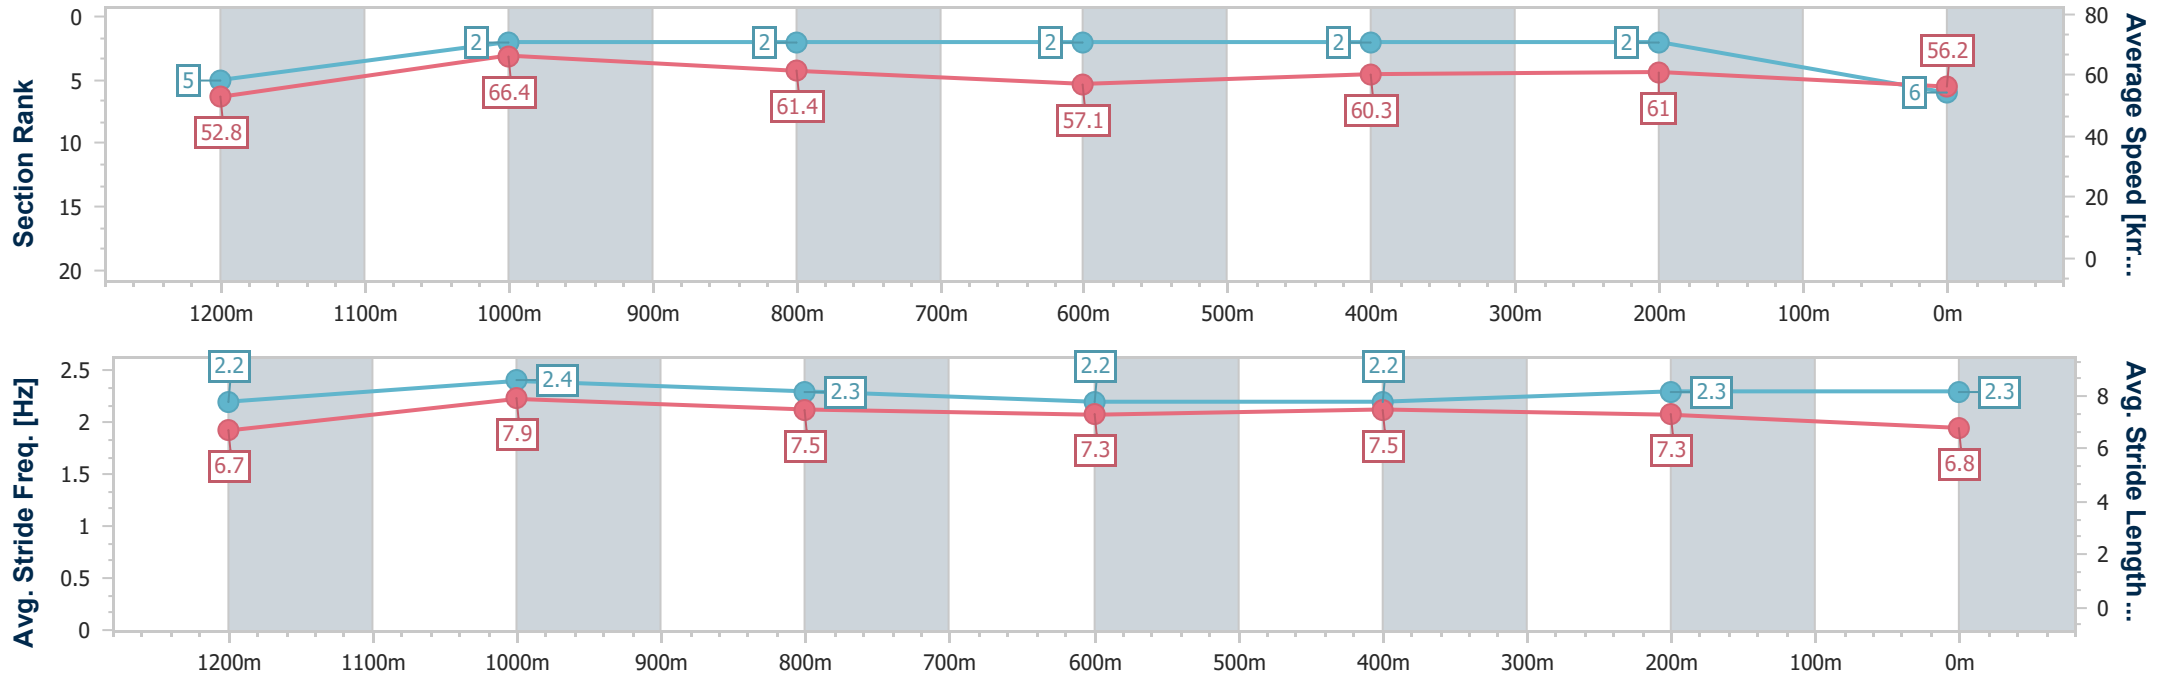

- [] Ranking at each section and finish
- .-.- No data available at this section
- NA No data available

Horse/Jockey Name	Jimmy The Gymnast
Final Rank	6
Fastest Section Time (Section)	0:10.86 (1200m)
Top Speed [km/h] (Section)	67.8 (1200m)
Race State	Finished

Sunshine Coast QLD Professional
 Race 3: MARG GITTIN'S HORISING AROUND BIRTHDAY BASH
 Maiden Handicap - 1400m

11 November 2022 - 18:09

Track Rating: Soft 5, Weather: , Rail Position: +8m Entire Course

Section	Overall	1200m	1000m	800m	600m	400m	200m
Section Times	1:25.72 [6] (0:13.64)	1:12.08 [5] (0:10.86)	1:01.22 [2] (0:11.83)	0:49.39 [2] (0:12.76)	0:36.63 [2] (0:12.03)	0:24.60 [2] (0:11.80)	0:12.80 [2] (0:12.80)
Average Speed [km/h]	52.8	66.4	61.4	57.1	60.3	61.0	56.2
Top Speed [km/h]	67.1	67.8	63.8	58.1	62.1	62.5	59.4
Avg. Dist. to Rail [m]	12.5	6.5	3.8	2.1	1.1	1.9	2.0
Avg. Stride Freq. [Hz]	2.2	2.4	2.3	2.2	2.2	2.3	2.3
Avg. Stride Length [m]	6.7	7.9	7.5	7.3	7.5	7.3	6.8