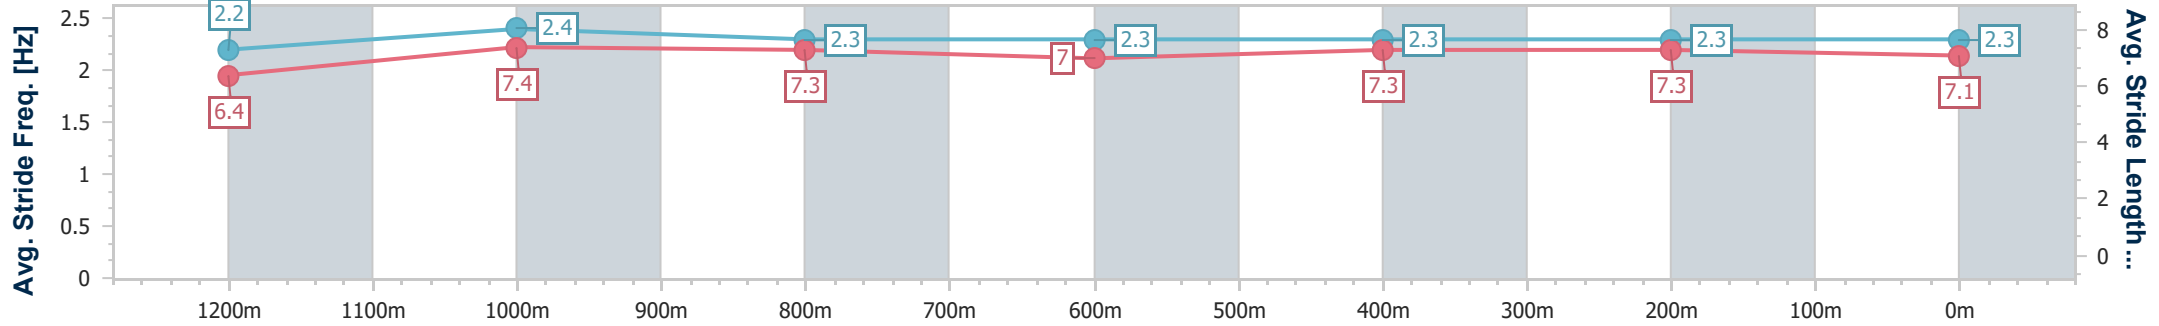

Sunshine Coast QLD Professional
 Race 3: MARG GITTIN'S HORISING AROUND BIRTHDAY BASH
 Maiden Handicap - 1400m

11 November 2022 - 18:09

Track Rating: Soft 5, Weather: , Rail Position: +8m Entire Course

Section	Overall	1200m	1000m	800m	600m	400m	200m
Section Times	1:26.03 [9] (0:14.42)	1:11.61 [14] (0:11.26)	1:00.35 [14] (0:11.79)	0:48.56 [14] (0:12.75)	0:35.81 [14] (0:12.10)	0:23.71 [14] (0:11.49)	0:12.22 [12] (0:12.22)
Average Speed [km/h]	49.9	64.0	61.5	57.3	60.6	62.7	58.9
Top Speed [km/h]	65.3	65.3	64.2	60.8	63.0	63.5	61.2
Avg. Dist. to Rail [m]	5.5	3.0	2.8	2.6	3.1	5.7	6.7
Avg. Stride Freq. [Hz]	2.2	2.3	2.3	2.2	2.3	2.3	2.2
Avg. Stride Length [m]	6.3	7.7	7.6	7.2	7.4	7.6	7.4

- [] Ranking at each section and finish
- .-.- No data available at this section
- NA No data available

Horse/Jockey Name	Ozarch
Final Rank	10
Fastest Section Time (Section)	0:11.13 (1200m)
Top Speed [km/h] (Section)	65.9 (1200m)
Race State	Finished

Sunshine Coast QLD Professional
 Race 3: MARG GITTIN'S HORISING AROUND BIRTHDAY BASH
 Maiden Handicap - 1400m

11 November 2022 - 18:09

Track Rating: Soft 5, Weather: , Rail Position: +8m Entire Course

Section	Overall	1200m	1000m	800m	600m	400m	200m
Section Times	1:26.04 [10] (0:13.95)	1:12.09 [10] (0:11.13)	1:00.96 [9] (0:11.86)	0:49.10 [10] (0:12.87)	0:36.23 [11] (0:12.04)	0:24.19 [9] (0:11.70)	0:12.49 [9] (0:12.49)
Average Speed [km/h]	51.6	64.7	61.2	56.6	60.2	61.5	57.7
Top Speed [km/h]	64.5	65.9	64.6	60.6	63.3	64.0	59.5
Avg. Dist. to Rail [m]	4.6	2.9	2.6	2.1	1.4	3.7	2.8
Avg. Stride Freq. [Hz]	2.2	2.4	2.3	2.3	2.3	2.3	2.3
Avg. Stride Length [m]	6.4	7.4	7.3	7.0	7.3	7.3	7.1