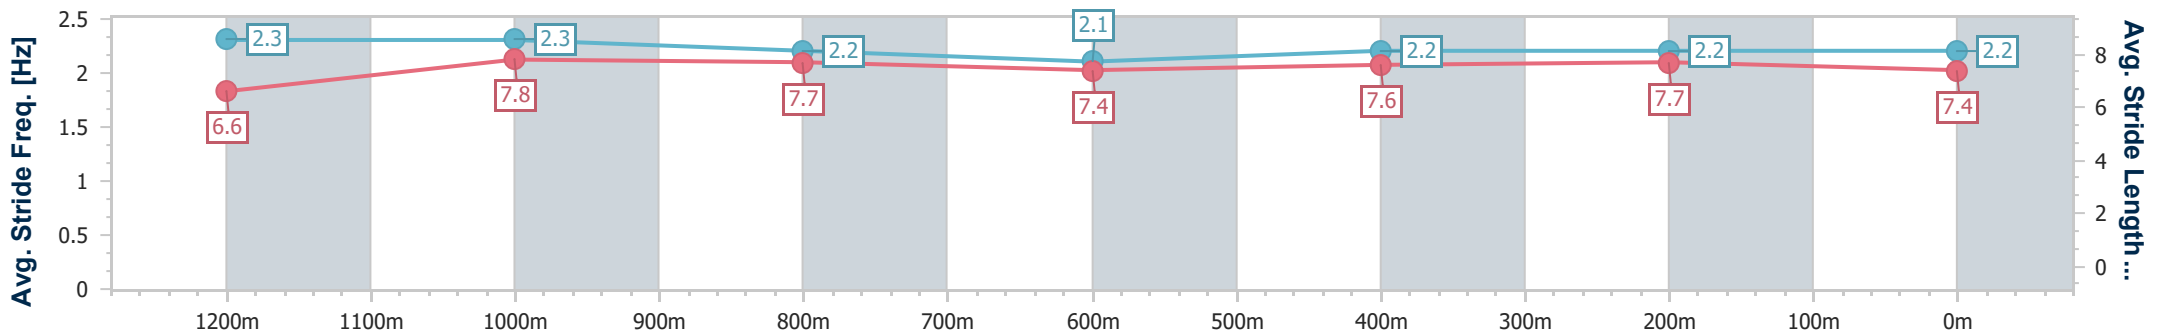

- [] Ranking at each section and finish
- .-.- No data available at this section
- NA No data available

Horse/Jockey Name	Miss Cinnamoncider
Final Rank	4
Fastest Section Time (Section)	0:11.10 (1200m)
Top Speed [km/h] (Section)	67.5 (1200m)
Race State	Finished

Sunshine Coast QLD Professional
 Race 3: MARG GITTIN'S HORISING AROUND BIRTHDAY BASH
 Maiden Handicap - 1400m

11 November 2022 - 18:09

Track Rating: Soft 5, Weather: , Rail Position: +8m Entire Course

Section	Overall	1200m	1000m	800m	600m	400m	200m
Section Times	1:25.60 [4] (0:13.46)	1:12.14 [2] (0:11.10)	1:01.04 [3] (0:11.82)	0:49.22 [3] (0:12.78)	0:36.44 [3] (0:12.07)	0:24.37 [3] (0:11.79)	0:12.58 [4] (0:12.58)
Average Speed [km/h]	53.5	64.9	61.2	56.8	59.7	61.1	57.2
Top Speed [km/h]	67.4	67.5	63.7	58.1	61.2	62.0	59.6
Avg. Dist. to Rail [m]	6.9	2.5	1.9	1.2	0.3	0.6	0.3
Avg. Stride Freq. [Hz]	2.3	2.3	2.2	2.1	2.2	2.2	2.2
Avg. Stride Length [m]	6.6	7.8	7.7	7.4	7.6	7.7	7.4