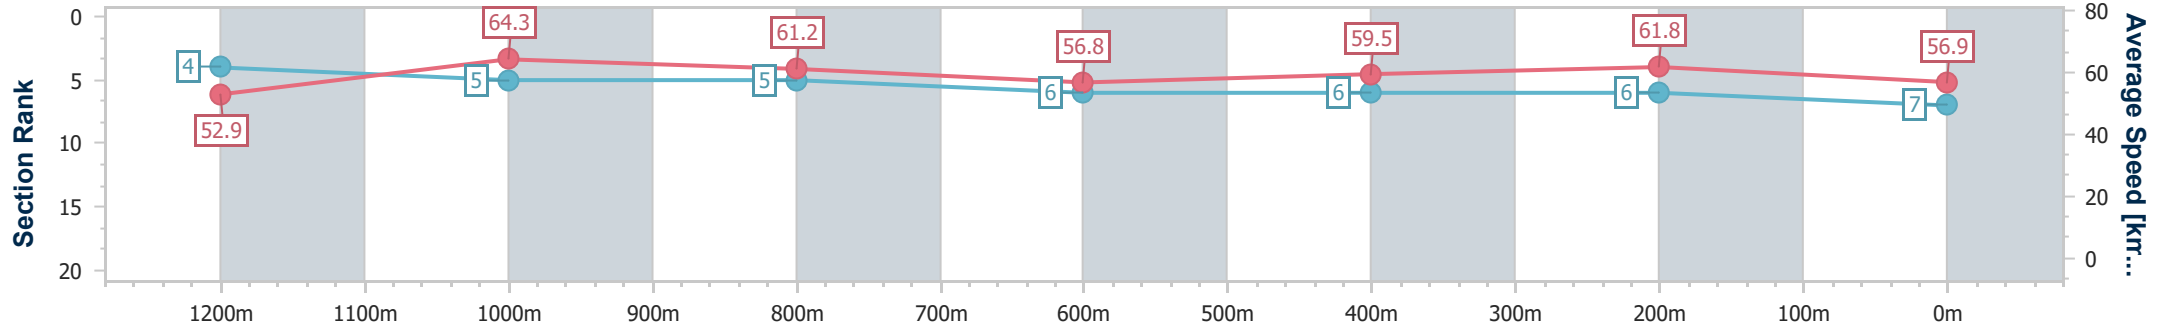

- [] Ranking at each section and finish
- .-.- No data available at this section
- NA No data available

Horse/Jockey Name	Saturday Glory
Final Rank	7
Fastest Section Time (Section)	0:11.20 (1200m)
Top Speed [km/h] (Section)	66.9 (Overall)
Race State	Finished

Sunshine Coast QLD Professional
 Race 3: MARG GITTIN'S HORISING AROUND BIRTHDAY BASH
 Maiden Handicap - 1400m

11 November 2022 - 18:09

Track Rating: Soft 5, Weather: , Rail Position: +8m Entire Course

Section	Overall	1200m	1000m	800m	600m	400m	200m
Section Times	1:25.81 [7] (0:13.61)	1:12.20 [4] (0:11.20)	1:01.00 [5] (0:11.87)	0:49.13 [5] (0:12.76)	0:36.37 [6] (0:12.06)	0:24.31 [6] (0:11.66)	0:12.65 [6] (0:12.65)
Average Speed [km/h]	52.9	64.3	61.2	56.8	59.5	61.8	56.9
Top Speed [km/h]	66.9	66.4	63.2	58.6	62.7	63.9	60.2
Avg. Dist. to Rail [m]	3.0	2.8	2.8	1.1	0.4	1.7	4.0
Avg. Stride Freq. [Hz]	2.3	2.4	2.3	2.3	2.3	2.4	2.4
Avg. Stride Length [m]	6.4	7.4	7.3	6.9	7.1	7.1	6.7