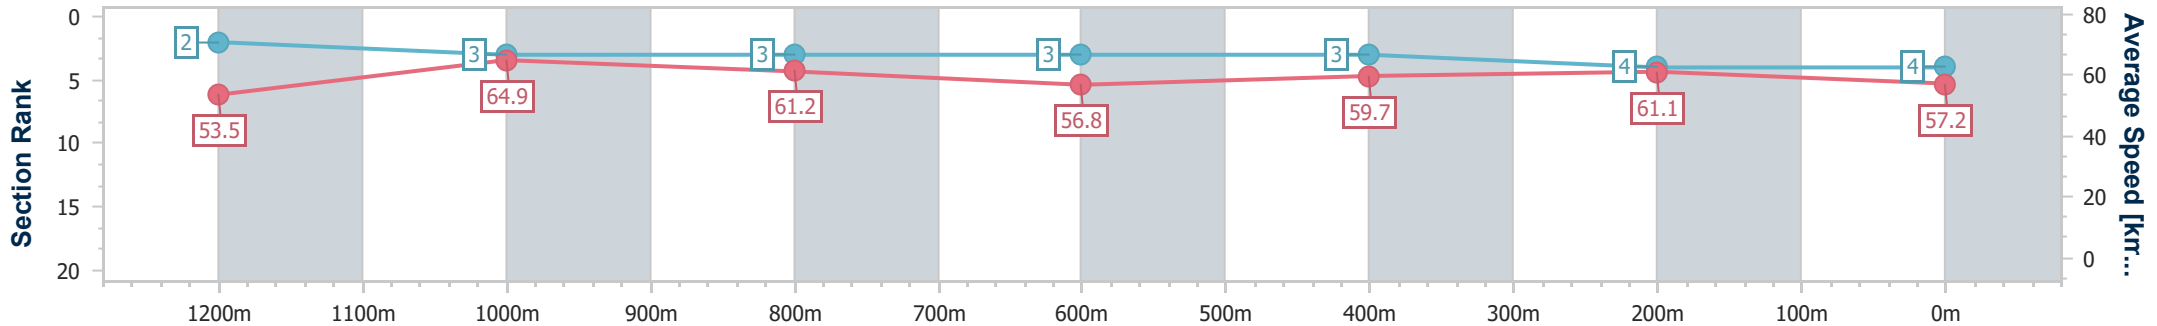

Sunshine Coast QLD Professional
 Race 3: MARG GITTIN'S HORISING AROUND BIRTHDAY BASH
 Maiden Handicap - 1400m

11 November 2022 - 18:09

Track Rating: Soft 5, Weather: , Rail Position: +8m Entire Course

Section	Overall	1200m	1000m	800m	600m	400m	200m
Section Times	1:25.60 [4] (0:13.46)	1:12.14 [2] (0:11.10)	1:01.04 [3] (0:11.82)	0:49.22 [3] (0:12.78)	0:36.44 [3] (0:12.07)	0:24.37 [3] (0:11.79)	0:12.58 [4] (0:12.58)
Average Speed [km/h]	53.5	64.9	61.2	56.8	59.7	61.1	57.2
Top Speed [km/h]	67.4	67.5	63.7	58.1	61.2	62.0	59.6
Avg. Dist. to Rail [m]	6.9	2.5	1.9	1.2	0.3	0.6	0.3
Avg. Stride Freq. [Hz]	2.3	2.3	2.2	2.1	2.2	2.2	2.2
Avg. Stride Length [m]	6.6	7.8	7.7	7.4	7.6	7.7	7.4