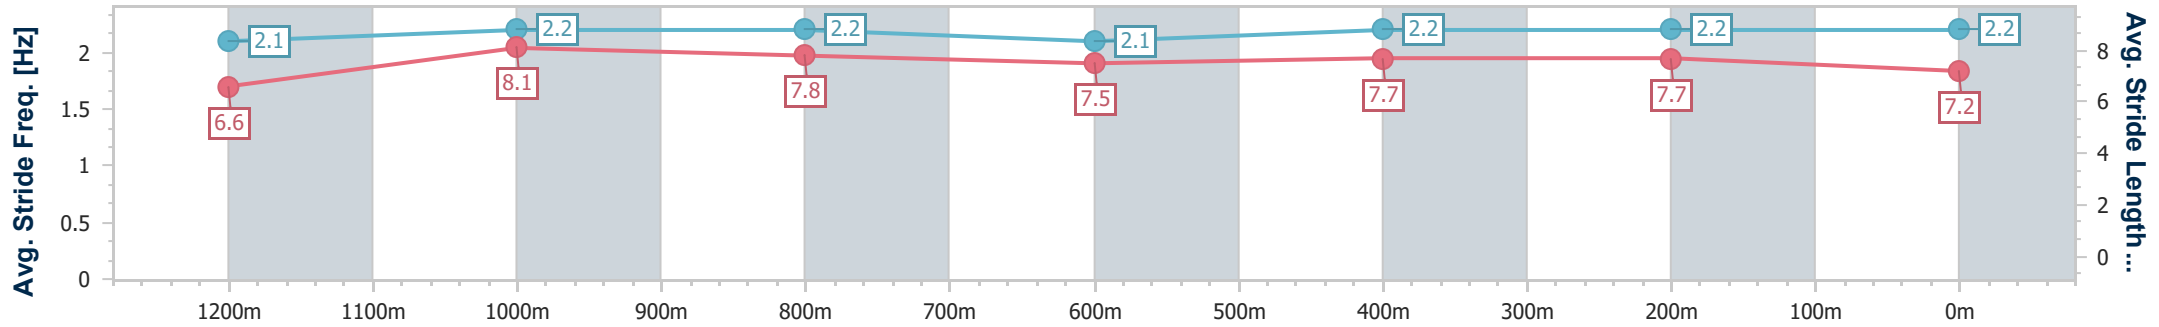

Sunshine Coast QLD Professional
Race 3: MARG GITTIN'S HORISING AROUND BIRTHDAY BASH
Maiden Handicap - 1400m

11 November 2022 - 18:09

Track Rating: Soft 5, Weather: , Rail Position: +8m Entire Course

Section	Overall	1200m	1000m	800m	600m	400m	200m
Section Times	1:26.32 [12] (0:14.17)	1:12.15 [11] (0:11.16)	1:00.99 [12] (0:11.95)	0:49.04 [13] (0:12.74)	0:36.30 [13] (0:12.11)	0:24.19 [13] (0:11.59)	0:12.60 [11] (0:12.60)
Average Speed [km/h]	50.8	64.5	60.9	57.2	59.4	62.0	57.2
Top Speed [km/h]	62.9	65.7	64.5	60.5	62.1	63.0	61.2
Avg. Dist. to Rail [m]	9.1	3.8	3.6	2.2	0.6	0.6	0.6
Avg. Stride Freq. [Hz]	2.2	2.3	2.2	2.2	2.2	2.3	2.2
Avg. Stride Length [m]	6.4	7.8	7.6	7.4	7.6	7.5	7.2

- [] Ranking at each section and finish
- .-.- No data available at this section
- NA No data available

Horse/Jockey Name	Private Banker
Final Rank	13
Fastest Section Time (Section)	0:11.16 (1200m)
Top Speed [km/h] (Section)	64.9 (1200m)
Race State	Finished

Sunshine Coast QLD Professional
 Race 3: MARG GITTIN'S HORISING AROUND BIRTHDAY BASH
 Maiden Handicap - 1400m

11 November 2022 - 18:09

Track Rating: Soft 5, Weather: , Rail Position: +8m Entire Course

Section	Overall	1200m	1000m	800m	600m	400m	200m
Section Times	1:26.34 [13] (0:14.18)	1:12.16 [11] (0:11.16)	1:01.00 [11] (0:11.82)	0:49.18 [11] (0:12.78)	0:36.40 [12] (0:12.06)	0:24.34 [12] (0:11.80)	0:12.54 [13] (0:12.54)
Average Speed [km/h]	50.8	64.5	61.4	57.5	60.9	61.0	57.4
Top Speed [km/h]	63.1	64.9	64.5	59.8	62.4	62.2	60.0
Avg. Dist. to Rail [m]	10.4	4.2	3.1	3.3	3.5	6.8	8.8
Avg. Stride Freq. [Hz]	2.1	2.2	2.2	2.1	2.2	2.2	2.2
Avg. Stride Length [m]	6.6	8.1	7.8	7.5	7.7	7.7	7.2