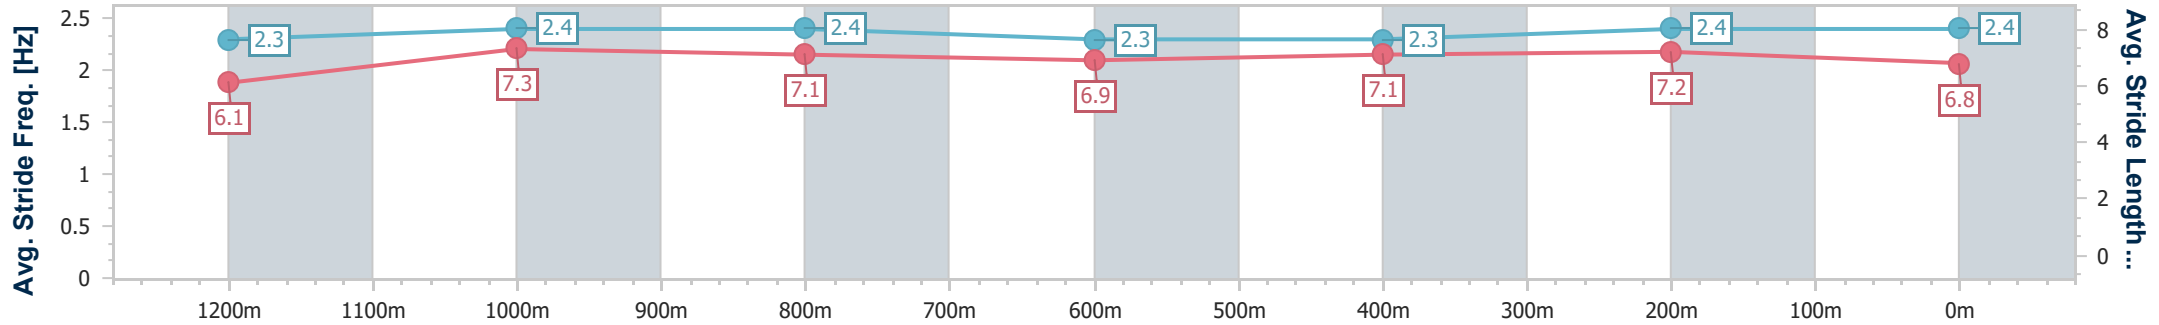

Horse/Jockey Name	Savarosa
Final Rank	2
Fastest Section Time (Section)	0:11.14 (1200m)
Top Speed [km/h] (Section)	66.5 (1200m)
Race State	Finished

Sunshine Coast QLD Professional
Race 3: MARG GITTIN'S HORISING AROUND BIRTHDAY BASH
Maiden Handicap - 1400m

11 November 2022 - 18:09

Track Rating: Soft 5, Weather: , Rail Position: +8m Entire Course

Section	Overall	1200m	1000m	800m	600m	400m	200m
Section Times	1:25.44 [2] (0:13.90)	1:11.54 [8] (0:11.14)	1:00.40 [8] (0:11.88)	0:48.52 [9] (0:12.75)	0:35.77 [9] (0:12.04)	0:23.73 [8] (0:11.58)	0:12.15 [8] (0:12.15)
Average Speed [km/h]	51.8	64.8	60.9	56.9	60.1	62.2	59.2
Top Speed [km/h]	66.2	66.5	64.0	59.7	62.7	62.9	61.5
Avg. Dist. to Rail [m]	3.9	1.9	1.8	1.4	0.7	2.0	4.6
Avg. Stride Freq. [Hz]	2.3	2.4	2.4	2.3	2.3	2.4	2.4
Avg. Stride Length [m]	6.1	7.3	7.1	6.9	7.1	7.2	6.8

- [ ] Ranking at each section and finish
- -.-.- No data available at this section
- NA No data available