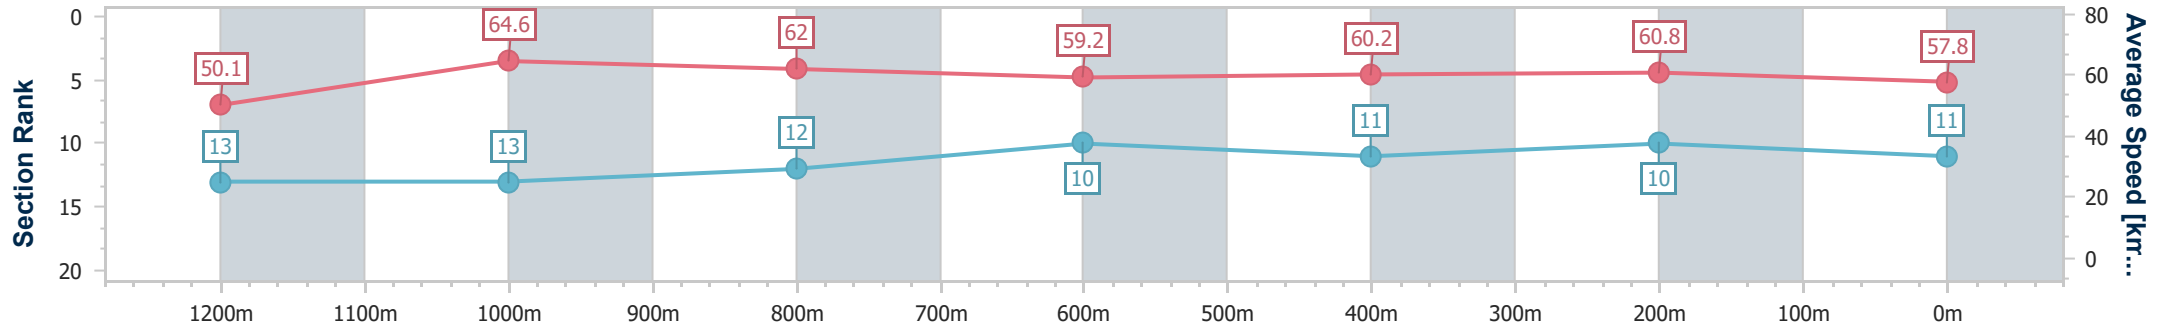

Sunshine Coast QLD Professional
 Race 3: MARG GITTIN'S HORISING AROUND BIRTHDAY BASH
 Maiden Handicap - 1400m

11 November 2022 - 18:09

Track Rating: Soft 5, Weather: , Rail Position: +8m Entire Course

Section	Overall	1200m	1000m	800m	600m	400m	200m
Section Times	1:26.04 [10] (0:13.95)	1:12.09 [10] (0:11.13)	1:00.96 [9] (0:11.86)	0:49.10 [10] (0:12.87)	0:36.23 [11] (0:12.04)	0:24.19 [9] (0:11.70)	0:12.49 [9] (0:12.49)
Average Speed [km/h]	51.6	64.7	61.2	56.6	60.2	61.5	57.7
Top Speed [km/h]	64.5	65.9	64.6	60.6	63.3	64.0	59.5
Avg. Dist. to Rail [m]	4.6	2.9	2.6	2.1	1.4	3.7	2.8
Avg. Stride Freq. [Hz]	2.2	2.4	2.3	2.3	2.3	2.3	2.3
Avg. Stride Length [m]	6.4	7.4	7.3	7.0	7.3	7.3	7.1

- [] Ranking at each section and finish
- .-.- No data available at this section
- NA No data available

Horse/Jockey Name	Frida's Time
Final Rank	11
Fastest Section Time (Section)	0:11.14 (1200m)
Top Speed [km/h] (Section)	67.5 (1200m)
Race State	Finished

Sunshine Coast QLD Professional
 Race 3: MARG GITTIN'S HORISING AROUND BIRTHDAY BASH
 Maiden Handicap - 1400m

11 November 2022 - 18:09

Track Rating: Soft 5, Weather: , Rail Position: +8m Entire Course

Section	Overall	1200m	1000m	800m	600m	400m	200m
Section Times	1:26.16 [11] (0:14.38)	1:11.78 [13] (0:11.14)	1:00.64 [13] (0:11.74)	0:48.90 [12] (0:12.44)	0:36.46 [10] (0:12.15)	0:24.31 [11] (0:11.85)	0:12.46 [10] (0:12.46)
Average Speed [km/h]	50.1	64.6	62.0	59.2	60.2	60.8	57.8
Top Speed [km/h]	65.7	67.5	64.9	61.0	61.6	62.2	60.7
Avg. Dist. to Rail [m]	7.3	4.2	4.0	3.9	3.1	5.1	8.1
Avg. Stride Freq. [Hz]	2.3	2.5	2.5	2.4	2.5	2.5	2.4
Avg. Stride Length [m]	6.0	7.1	6.8	6.7	6.8	6.9	6.6