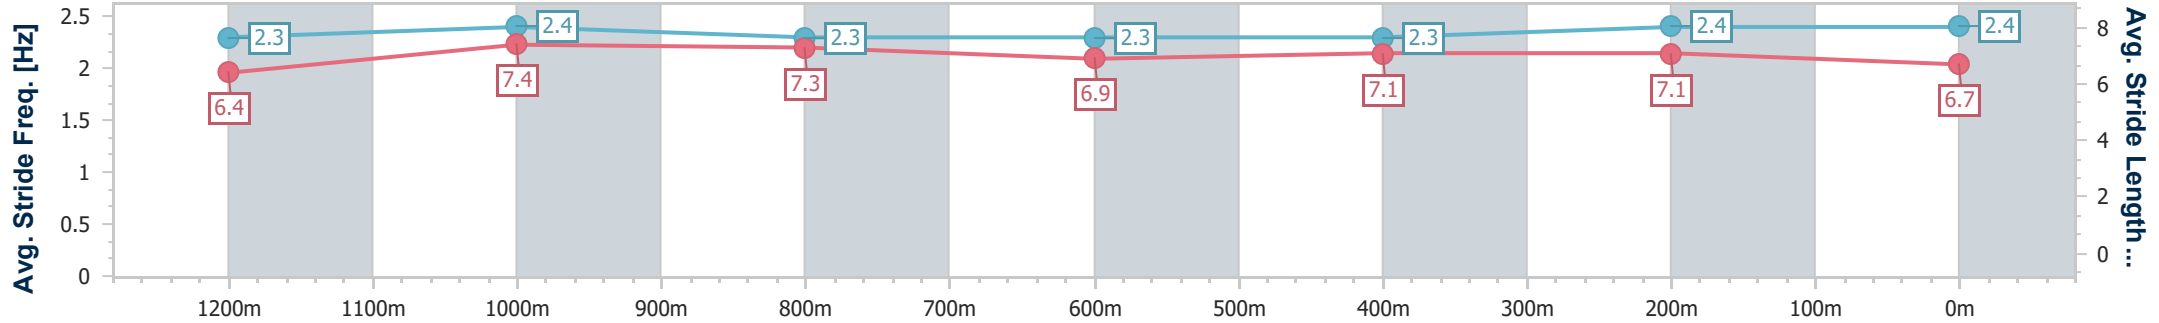

Sunshine Coast QLD Professional
 Race 3: MARG GITTIN'S HORISING AROUND BIRTHDAY BASH
 Maiden Handicap - 1400m

11 November 2022 - 18:09

Track Rating: Soft 5, Weather: , Rail Position: +8m Entire Course

Section	Overall	1200m	1000m	800m	600m	400m	200m
Section Times	1:25.72 [6] (0:13.64)	1:12.08 [5] (0:10.86)	1:01.22 [2] (0:11.83)	0:49.39 [2] (0:12.76)	0:36.63 [2] (0:12.03)	0:24.60 [2] (0:11.80)	0:12.80 [2] (0:12.80)
Average Speed [km/h]	52.8	66.4	61.4	57.1	60.3	61.0	56.2
Top Speed [km/h]	67.1	67.8	63.8	58.1	62.1	62.5	59.4
Avg. Dist. to Rail [m]	12.5	6.5	3.8	2.1	1.1	1.9	2.0
Avg. Stride Freq. [Hz]	2.2	2.4	2.3	2.2	2.2	2.3	2.3
Avg. Stride Length [m]	6.7	7.9	7.5	7.3	7.5	7.3	6.8

- [] Ranking at each section and finish
- .-.- No data available at this section
- NA No data available

Horse/Jockey Name	Saturday Glory
Final Rank	7
Fastest Section Time (Section)	0:11.20 (1200m)
Top Speed [km/h] (Section)	66.9 (Overall)
Race State	Finished

Sunshine Coast QLD Professional
 Race 3: MARG GITTIN'S HORISING AROUND BIRTHDAY BASH
 Maiden Handicap - 1400m

11 November 2022 - 18:09

Track Rating: Soft 5, Weather: , Rail Position: +8m Entire Course

Section	Overall	1200m	1000m	800m	600m	400m	200m
Section Times	1:25.81 [7] (0:13.61)	1:12.20 [4] (0:11.20)	1:01.00 [5] (0:11.87)	0:49.13 [5] (0:12.76)	0:36.37 [6] (0:12.06)	0:24.31 [6] (0:11.66)	0:12.65 [6] (0:12.65)
Average Speed [km/h]	52.9	64.3	61.2	56.8	59.5	61.8	56.9
Top Speed [km/h]	66.9	66.4	63.2	58.6	62.7	63.9	60.2
Avg. Dist. to Rail [m]	3.0	2.8	2.8	1.1	0.4	1.7	4.0
Avg. Stride Freq. [Hz]	2.3	2.4	2.3	2.3	2.3	2.4	2.4
Avg. Stride Length [m]	6.4	7.4	7.3	6.9	7.1	7.1	6.7