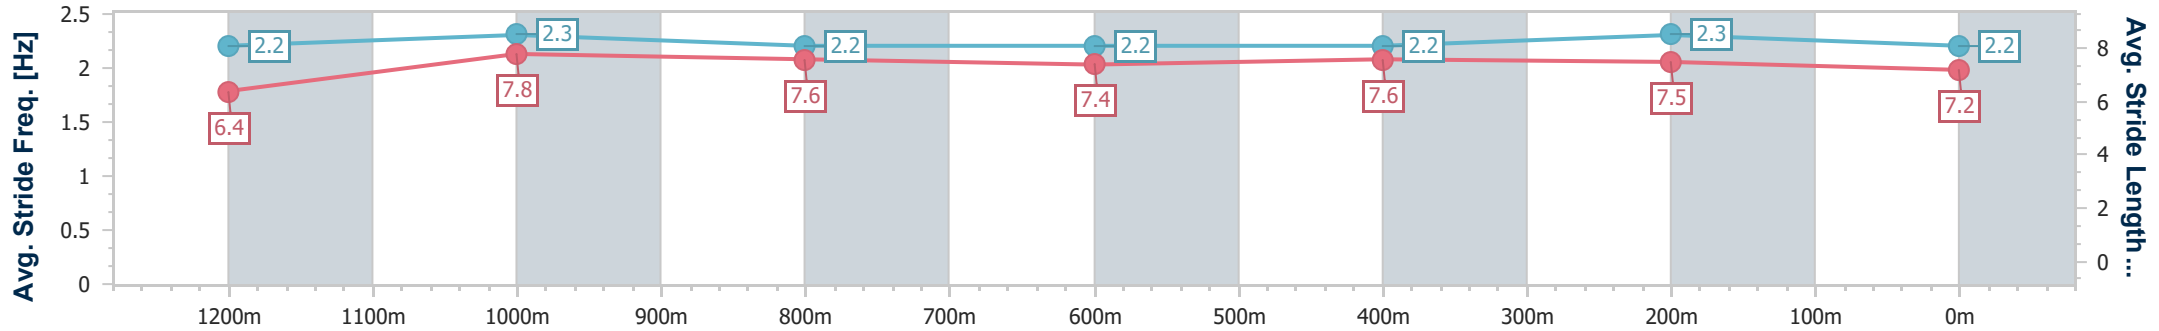

Sunshine Coast QLD Professional
 Race 3: MARG GITTIN'S HORISING AROUND BIRTHDAY BASH
 Maiden Handicap - 1400m

11 November 2022 - 18:09

Track Rating: Soft 5, Weather: , Rail Position: +8m Entire Course

Section	Overall	1200m	1000m	800m	600m	400m	200m
Section Times	1:26.16 [11] (0:14.38)	1:11.78 [13] (0:11.14)	1:00.64 [13] (0:11.74)	0:48.90 [12] (0:12.44)	0:36.46 [10] (0:12.15)	0:24.31 [11] (0:11.85)	0:12.46 [10] (0:12.46)
Average Speed [km/h]	50.1	64.6	62.0	59.2	60.2	60.8	57.8
Top Speed [km/h]	65.7	67.5	64.9	61.0	61.6	62.2	60.7
Avg. Dist. to Rail [m]	7.3	4.2	4.0	3.9	3.1	5.1	8.1
Avg. Stride Freq. [Hz]	2.3	2.5	2.5	2.4	2.5	2.5	2.4
Avg. Stride Length [m]	6.0	7.1	6.8	6.7	6.8	6.9	6.6

- [] Ranking at each section and finish
- .-.- No data available at this section
- NA No data available

Horse/Jockey Name	Alittleliff
Final Rank	12
Fastest Section Time (Section)	0:11.16 (1200m)
Top Speed [km/h] (Section)	65.7 (1200m)
Race State	Finished

Sunshine Coast QLD Professional
Race 3: MARG GITTIN'S HORISING AROUND BIRTHDAY BASH
Maiden Handicap - 1400m

11 November 2022 - 18:09

Track Rating: Soft 5, Weather: , Rail Position: +8m Entire Course

Section	Overall	1200m	1000m	800m	600m	400m	200m
Section Times	1:26.32 [12] (0:14.17)	1:12.15 [11] (0:11.16)	1:00.99 [12] (0:11.95)	0:49.04 [13] (0:12.74)	0:36.30 [13] (0:12.11)	0:24.19 [13] (0:11.59)	0:12.60 [11] (0:12.60)
Average Speed [km/h]	50.8	64.5	60.9	57.2	59.4	62.0	57.2
Top Speed [km/h]	62.9	65.7	64.5	60.5	62.1	63.0	61.2
Avg. Dist. to Rail [m]	9.1	3.8	3.6	2.2	0.6	0.6	0.6
Avg. Stride Freq. [Hz]	2.2	2.3	2.2	2.2	2.2	2.3	2.2
Avg. Stride Length [m]	6.4	7.8	7.6	7.4	7.6	7.5	7.2