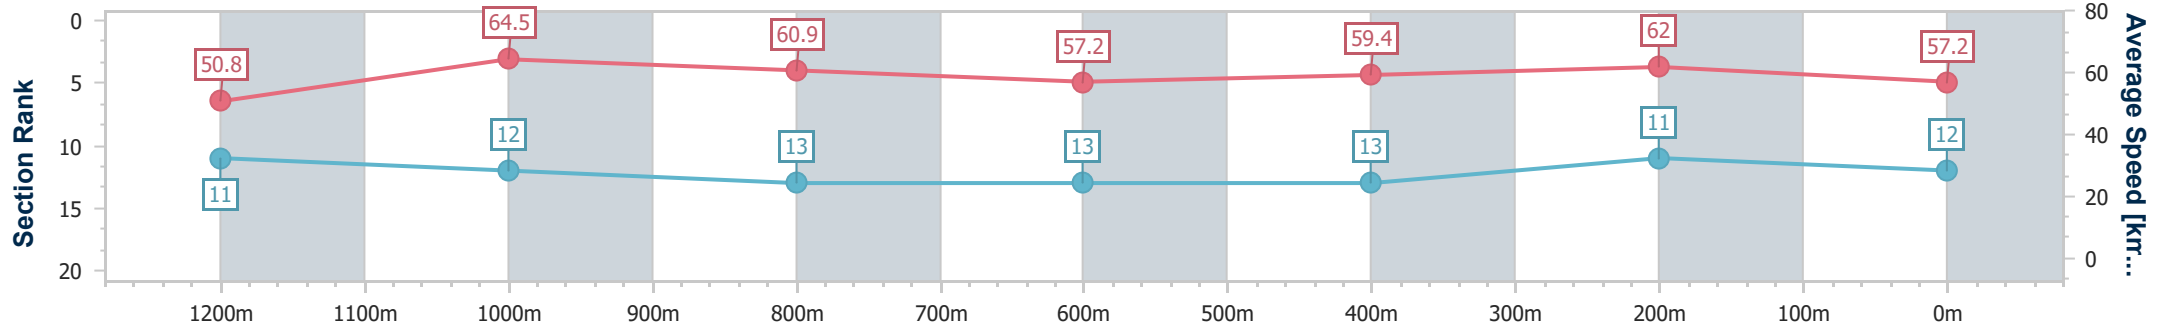

Sunshine Coast QLD Professional
 Race 3: MARG GITTIN'S HORISING AROUND BIRTHDAY BASH
 Maiden Handicap - 1400m

11 November 2022 - 18:09

Track Rating: Soft 5, Weather: , Rail Position: +8m Entire Course

Section	Overall	1200m	1000m	800m	600m	400m	200m
Section Times	1:26.16 [11] (0:14.38)	1:11.78 [13] (0:11.14)	1:00.64 [13] (0:11.74)	0:48.90 [12] (0:12.44)	0:36.46 [10] (0:12.15)	0:24.31 [11] (0:11.85)	0:12.46 [10] (0:12.46)
Average Speed [km/h]	50.1	64.6	62.0	59.2	60.2	60.8	57.8
Top Speed [km/h]	65.7	67.5	64.9	61.0	61.6	62.2	60.7
Avg. Dist. to Rail [m]	7.3	4.2	4.0	3.9	3.1	5.1	8.1
Avg. Stride Freq. [Hz]	2.3	2.5	2.5	2.4	2.5	2.5	2.4
Avg. Stride Length [m]	6.0	7.1	6.8	6.7	6.8	6.9	6.6

- [] Ranking at each section and finish
- .-.- No data available at this section
- NA No data available

Horse/Jockey Name	Alittleliff
Final Rank	12
Fastest Section Time (Section)	0:11.16 (1200m)
Top Speed [km/h] (Section)	65.7 (1200m)
Race State	Finished

Sunshine Coast QLD Professional
Race 3: MARG GITTIN'S HORISING AROUND BIRTHDAY BASH
Maiden Handicap - 1400m

11 November 2022 - 18:09

Track Rating: Soft 5, Weather: , Rail Position: +8m Entire Course

Section	Overall	1200m	1000m	800m	600m	400m	200m
Section Times	1:26.32 [12] (0:14.17)	1:12.15 [11] (0:11.16)	1:00.99 [12] (0:11.95)	0:49.04 [13] (0:12.74)	0:36.30 [13] (0:12.11)	0:24.19 [13] (0:11.59)	0:12.60 [11] (0:12.60)
Average Speed [km/h]	50.8	64.5	60.9	57.2	59.4	62.0	57.2
Top Speed [km/h]	62.9	65.7	64.5	60.5	62.1	63.0	61.2
Avg. Dist. to Rail [m]	9.1	3.8	3.6	2.2	0.6	0.6	0.6
Avg. Stride Freq. [Hz]	2.2	2.3	2.2	2.2	2.2	2.3	2.2
Avg. Stride Length [m]	6.4	7.8	7.6	7.4	7.6	7.5	7.2