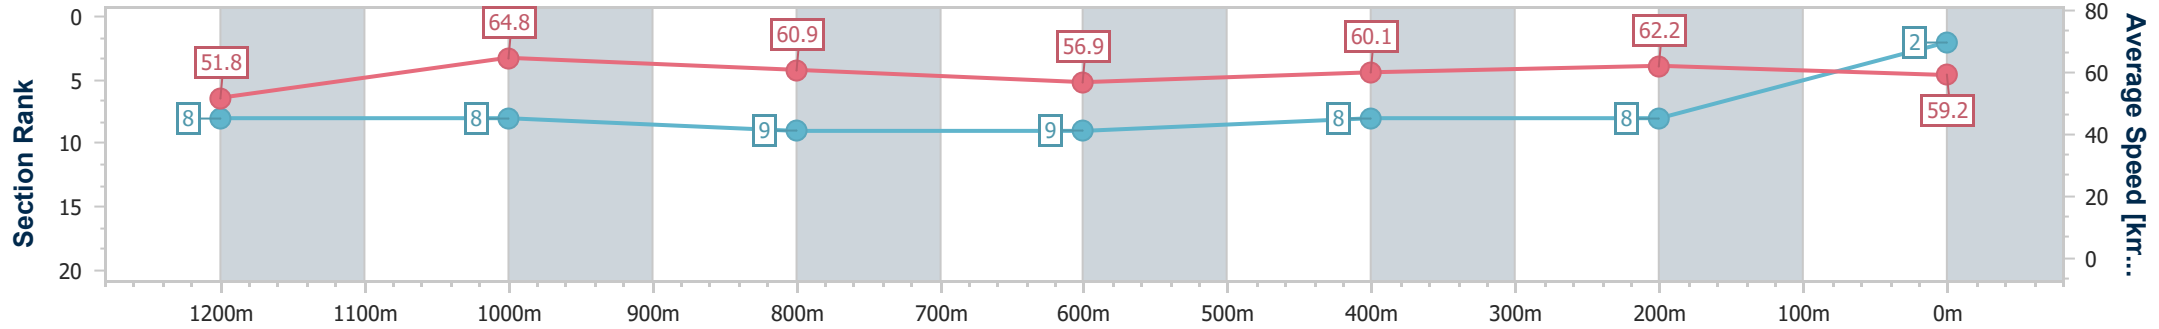

Horse/Jockey Name	Savarosa
Final Rank	2
Fastest Section Time (Section)	0:11.14 (1200m)
Top Speed [km/h] (Section)	66.5 (1200m)
Race State	Finished

Sunshine Coast QLD Professional
Race 3: MARG GITTIN'S HORISING AROUND BIRTHDAY BASH
Maiden Handicap - 1400m

11 November 2022 - 18:09

Track Rating: Soft 5, Weather: , Rail Position: +8m Entire Course

Section	Overall	1200m	1000m	800m	600m	400m	200m
Section Times	1:25.44 [2] (0:13.90)	1:11.54 [8] (0:11.14)	1:00.40 [8] (0:11.88)	0:48.52 [9] (0:12.75)	0:35.77 [9] (0:12.04)	0:23.73 [8] (0:11.58)	0:12.15 [8] (0:12.15)
Average Speed [km/h]	51.8	64.8	60.9	56.9	60.1	62.2	59.2
Top Speed [km/h]	66.2	66.5	64.0	59.7	62.7	62.9	61.5
Avg. Dist. to Rail [m]	3.9	1.9	1.8	1.4	0.7	2.0	4.6
Avg. Stride Freq. [Hz]	2.3	2.4	2.4	2.3	2.3	2.4	2.4
Avg. Stride Length [m]	6.1	7.3	7.1	6.9	7.1	7.2	6.8

- [ ] Ranking at each section and finish
- -.-.- No data available at this section
- NA No data available