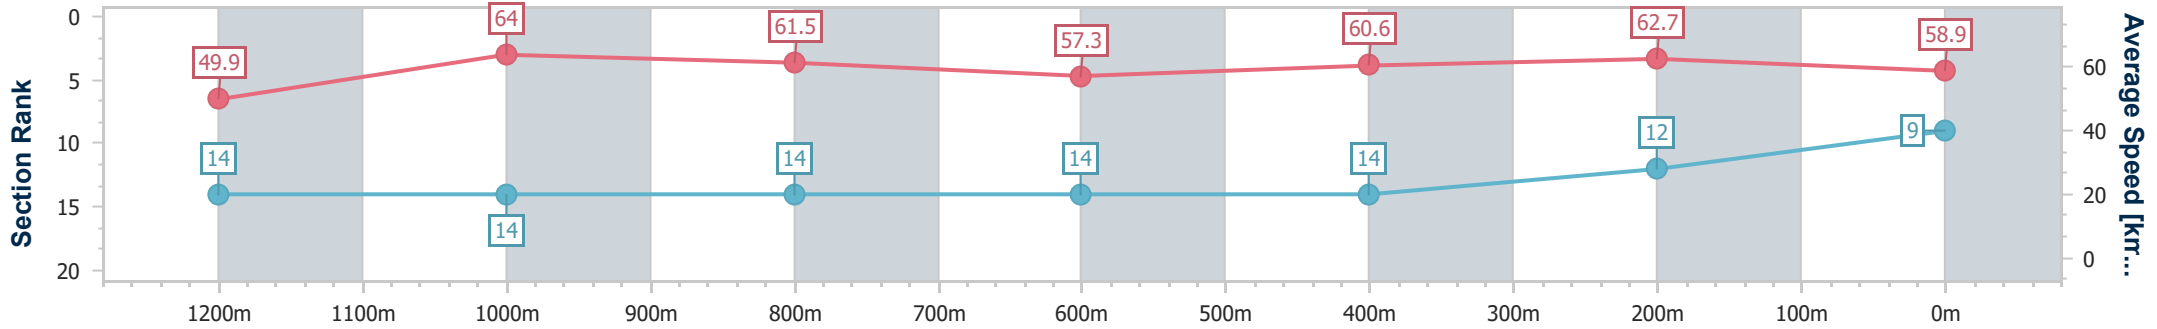

- [] Ranking at each section and finish
- .-.- No data available at this section
- NA No data available

Horse/Jockey Name	Set Ablaze
Final Rank	9
Fastest Section Time (Section)	0:11.26 (1200m)
Top Speed [km/h] (Section)	65.3 (Overall)
Race State	Finished

Sunshine Coast QLD Professional
 Race 3: MARG GITTIN'S HORISING AROUND BIRTHDAY BASH
 Maiden Handicap - 1400m

11 November 2022 - 18:09

Track Rating: Soft 5, Weather: , Rail Position: +8m Entire Course

Section	Overall	1200m	1000m	800m	600m	400m	200m
Section Times	1:26.03 [9] (0:14.42)	1:11.61 [14] (0:11.26)	1:00.35 [14] (0:11.79)	0:48.56 [14] (0:12.75)	0:35.81 [14] (0:12.10)	0:23.71 [14] (0:11.49)	0:12.22 [12] (0:12.22)
Average Speed [km/h]	49.9	64.0	61.5	57.3	60.6	62.7	58.9
Top Speed [km/h]	65.3	65.3	64.2	60.8	63.0	63.5	61.2
Avg. Dist. to Rail [m]	5.5	3.0	2.8	2.6	3.1	5.7	6.7
Avg. Stride Freq. [Hz]	2.2	2.3	2.3	2.2	2.3	2.3	2.2
Avg. Stride Length [m]	6.3	7.7	7.6	7.2	7.4	7.6	7.4