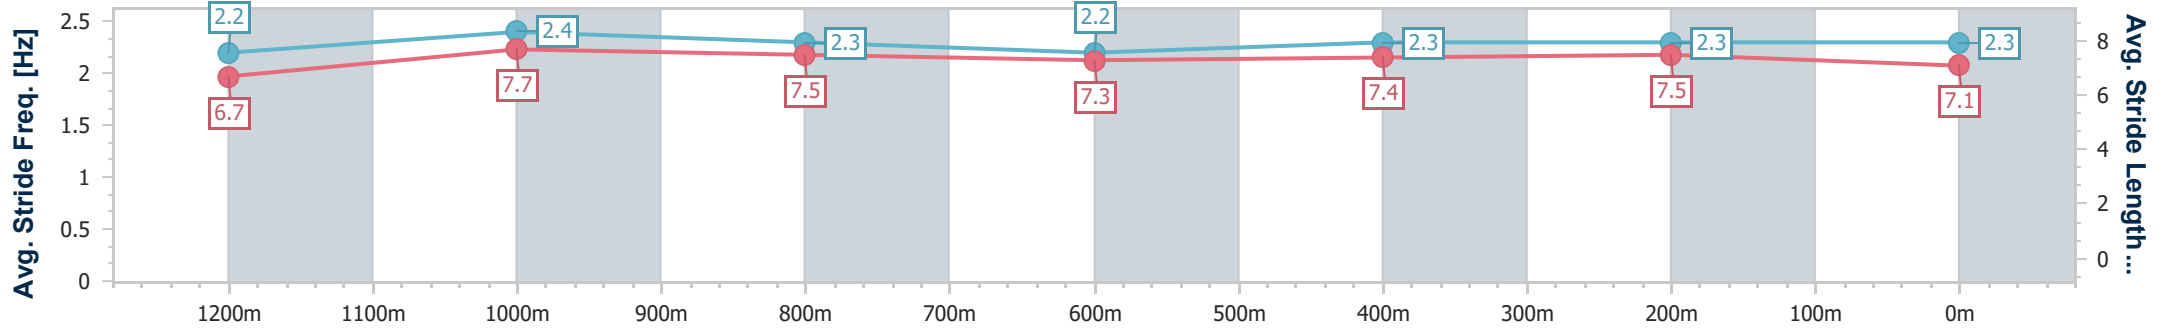

- [] Ranking at each section and finish
- .-.- No data available at this section
- NA No data available

Horse/Jockey Name	Game Star
Final Rank	5
Fastest Section Time (Section)	0:11.16 (1200m)
Top Speed [km/h] (Section)	66.4 (1200m)
Race State	Finished

Sunshine Coast QLD Professional
 Race 3: MARG GITTIN'S HORISING AROUND BIRTHDAY BASH
 Maiden Handicap - 1400m

11 November 2022 - 18:09

Track Rating: Soft 5, Weather: , Rail Position: +8m Entire Course

Section	Overall	1200m	1000m	800m	600m	400m	200m
Section Times	1:25.63 [5] (0:13.77)	1:11.86 [7] (0:11.16)	1:00.70 [7] (0:11.75)	0:48.95 [6] (0:12.64)	0:36.31 [5] (0:12.11)	0:24.20 [5] (0:11.71)	0:12.49 [7] (0:12.49)
Average Speed [km/h]	52.4	64.5	62.0	57.9	60.0	61.4	57.6
Top Speed [km/h]	64.9	66.4	63.4	60.1	61.1	62.2	61.2
Avg. Dist. to Rail [m]	11.7	5.9	4.9	2.7	1.6	4.7	7.7
Avg. Stride Freq. [Hz]	2.2	2.4	2.3	2.2	2.3	2.3	2.3
Avg. Stride Length [m]	6.7	7.7	7.5	7.3	7.4	7.5	7.1