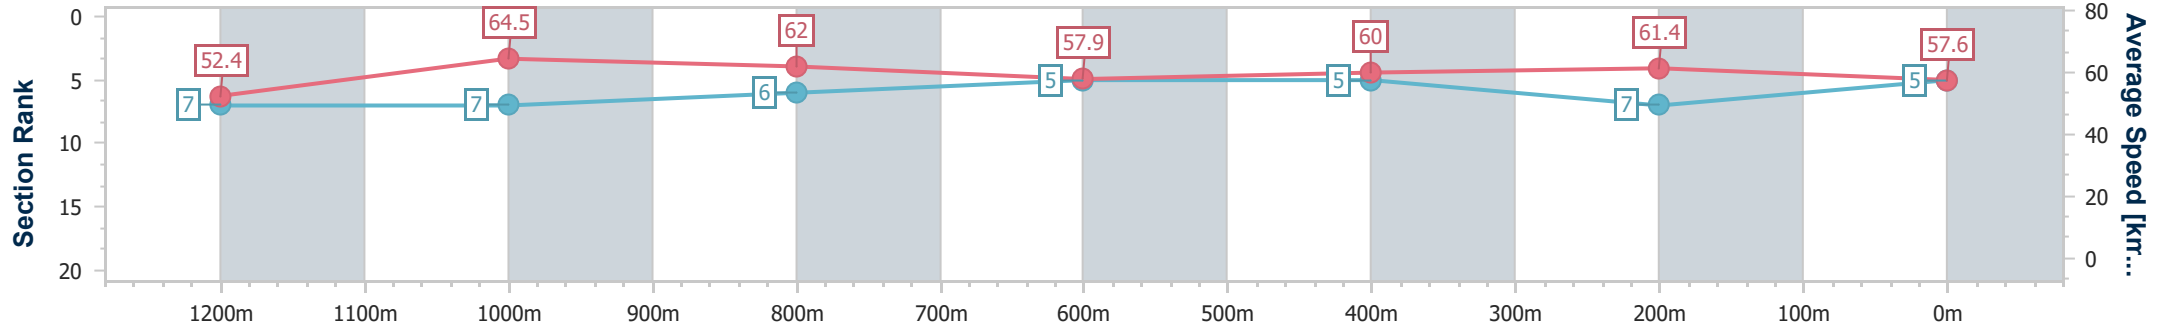

Horse/Jockey Name	Game Star
Final Rank	5
Fastest Section Time (Section)	0:11.16 (1200m)
Top Speed [km/h] (Section)	66.4 (1200m)
Race State	Finished

Sunshine Coast QLD Professional
Race 3: MARG GITTIN'S HORISING AROUND BIRTHDAY BASH
Maiden Handicap - 1400m

11 November 2022 - 18:09

Track Rating: Soft 5, Weather: , Rail Position: +8m Entire Course

Section	Overall	1200m	1000m	800m	600m	400m	200m
Section Times	1:25.63 [5] (0:13.77)	1:11.86 [7] (0:11.16)	1:00.70 [7] (0:11.75)	0:48.95 [6] (0:12.64)	0:36.31 [5] (0:12.11)	0:24.20 [5] (0:11.71)	0:12.49 [7] (0:12.49)
Average Speed [km/h]	52.4	64.5	62.0	57.9	60.0	61.4	57.6
Top Speed [km/h]	64.9	66.4	63.4	60.1	61.1	62.2	61.2
Avg. Dist. to Rail [m]	11.7	5.9	4.9	2.7	1.6	4.7	7.7
Avg. Stride Freq. [Hz]	2.2	2.4	2.3	2.2	2.3	2.3	2.3
Avg. Stride Length [m]	6.7	7.7	7.5	7.3	7.4	7.5	7.1

- [ ] Ranking at each section and finish
- -.-.- No data available at this section
- NA No data available