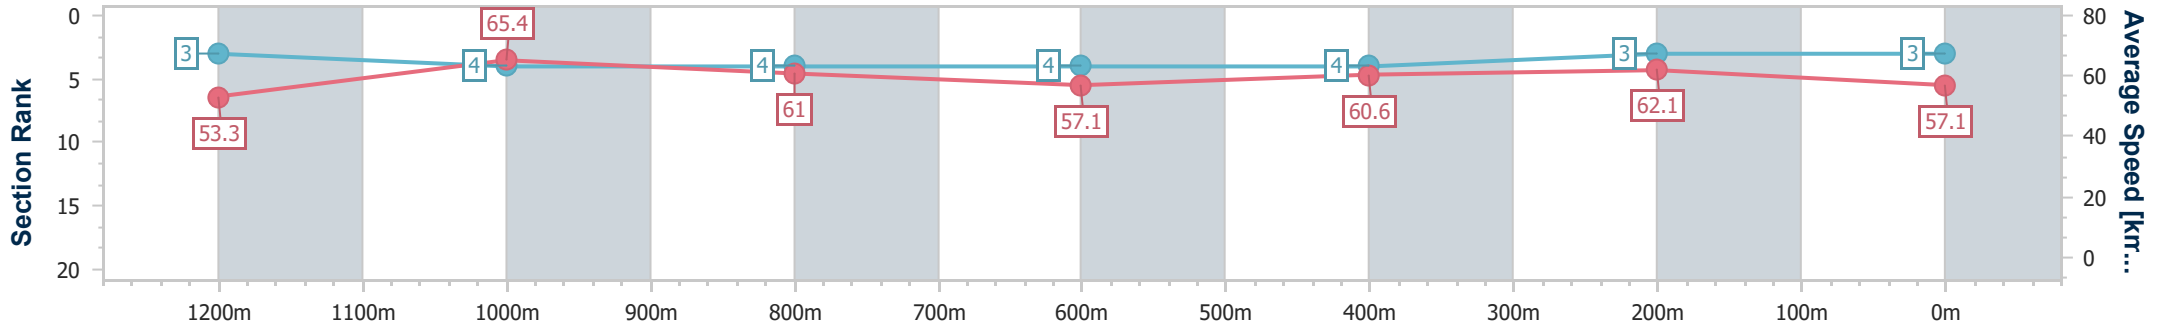

Sunshine Coast QLD Professional
 Race 3: MARG GITTIN'S HORISING AROUND BIRTHDAY BASH
 Maiden Handicap - 1400m

11 November 2022 - 18:09

Track Rating: Soft 5, Weather: , Rail Position: +8m Entire Course

Section	Overall	1200m	1000m	800m	600m	400m	200m
Section Times	1:25.50 [3] (0:13.52)	1:11.98 [3] (0:11.02)	1:00.96 [4] (0:11.91)	0:49.05 [4] (0:12.84)	0:36.21 [4] (0:12.00)	0:24.21 [4] (0:11.59)	0:12.62 [3] (0:12.62)
Average Speed [km/h]	53.3	65.4	61.0	57.1	60.6	62.1	57.1
Top Speed [km/h]	68.3	68.4	63.1	58.2	62.8	63.6	60.0
Avg. Dist. to Rail [m]	8.9	4.4	3.5	3.4	1.8	2.5	2.2
Avg. Stride Freq. [Hz]	2.3	2.4	2.3	2.2	2.3	2.4	2.3
Avg. Stride Length [m]	6.4	7.6	7.5	7.3	7.5	7.3	7.0