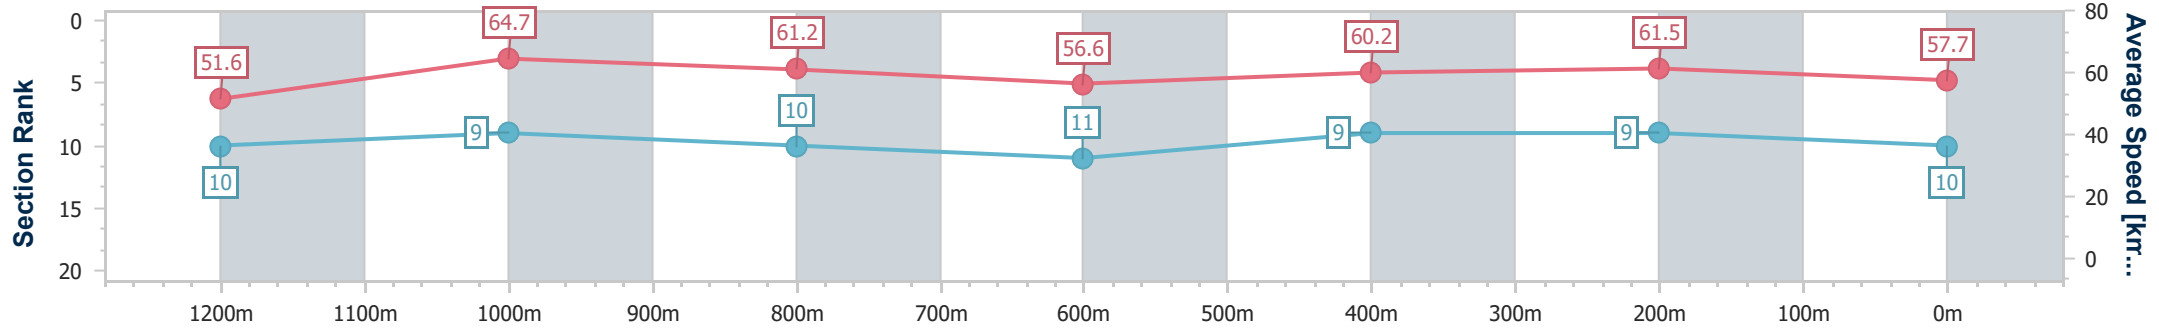

Sunshine Coast QLD Professional
 Race 3: MARG GITTIN'S HORISING AROUND BIRTHDAY BASH
 Maiden Handicap - 1400m

11 November 2022 - 18:09

Track Rating: Soft 5, Weather: , Rail Position: +8m Entire Course

Section	Overall	1200m	1000m	800m	600m	400m	200m
Section Times	1:26.03 [9] (0:14.42)	1:11.61 [14] (0:11.26)	1:00.35 [14] (0:11.79)	0:48.56 [14] (0:12.75)	0:35.81 [14] (0:12.10)	0:23.71 [14] (0:11.49)	0:12.22 [12] (0:12.22)
Average Speed [km/h]	49.9	64.0	61.5	57.3	60.6	62.7	58.9
Top Speed [km/h]	65.3	65.3	64.2	60.8	63.0	63.5	61.2
Avg. Dist. to Rail [m]	5.5	3.0	2.8	2.6	3.1	5.7	6.7
Avg. Stride Freq. [Hz]	2.2	2.3	2.3	2.2	2.3	2.3	2.2
Avg. Stride Length [m]	6.3	7.7	7.6	7.2	7.4	7.6	7.4

- [] Ranking at each section and finish
- .-.- No data available at this section
- NA No data available

Horse/Jockey Name	Ozarch
Final Rank	10
Fastest Section Time (Section)	0:11.13 (1200m)
Top Speed [km/h] (Section)	65.9 (1200m)
Race State	Finished

Sunshine Coast QLD Professional
 Race 3: MARG GITTIN'S HORISING AROUND BIRTHDAY BASH
 Maiden Handicap - 1400m

11 November 2022 - 18:09

Track Rating: Soft 5, Weather: , Rail Position: +8m Entire Course

Section	Overall	1200m	1000m	800m	600m	400m	200m
Section Times	1:26.04 [10] (0:13.95)	1:12.09 [10] (0:11.13)	1:00.96 [9] (0:11.86)	0:49.10 [10] (0:12.87)	0:36.23 [11] (0:12.04)	0:24.19 [9] (0:11.70)	0:12.49 [9] (0:12.49)
Average Speed [km/h]	51.6	64.7	61.2	56.6	60.2	61.5	57.7
Top Speed [km/h]	64.5	65.9	64.6	60.6	63.3	64.0	59.5
Avg. Dist. to Rail [m]	4.6	2.9	2.6	2.1	1.4	3.7	2.8
Avg. Stride Freq. [Hz]	2.2	2.4	2.3	2.3	2.3	2.3	2.3
Avg. Stride Length [m]	6.4	7.4	7.3	7.0	7.3	7.3	7.1