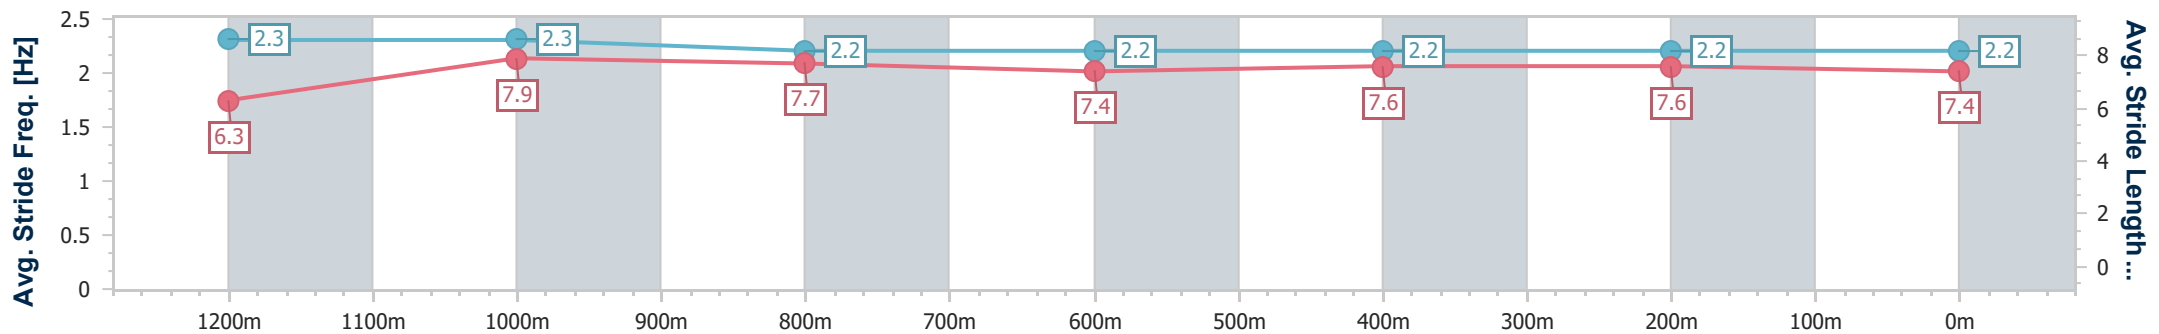

Sunshine Coast QLD Professional
 Race 3: MARG GITTIN'S HORISING AROUND BIRTHDAY BASH
 Maiden Handicap - 1400m

11 November 2022 - 18:09

Track Rating: Soft 5, Weather: , Rail Position: +8m Entire Course

Section	Overall	1200m	1000m	800m	600m	400m	200m
Section Times	1:26.34 [13] (0:14.18)	1:12.16 [11] (0:11.16)	1:01.00 [11] (0:11.82)	0:49.18 [11] (0:12.78)	0:36.40 [12] (0:12.06)	0:24.34 [12] (0:11.80)	0:12.54 [13] (0:12.54)
Average Speed [km/h]	50.8	64.5	61.4	57.5	60.9	61.0	57.4
Top Speed [km/h]	63.1	64.9	64.5	59.8	62.4	62.2	60.0
Avg. Dist. to Rail [m]	10.4	4.2	3.1	3.3	3.5	6.8	8.8
Avg. Stride Freq. [Hz]	2.1	2.2	2.2	2.1	2.2	2.2	2.2
Avg. Stride Length [m]	6.6	8.1	7.8	7.5	7.7	7.7	7.2

- [] Ranking at each section and finish
- .-.- No data available at this section
- NA No data available

Horse/Jockey Name	Another Dime
Final Rank	14
Fastest Section Time (Section)	0:11.16 (1200m)
Top Speed [km/h] (Section)	67.5 (1200m)
Race State	Finished

Sunshine Coast QLD Professional
 Race 3: MARG GITTIN'S HORISING AROUND BIRTHDAY BASH
 Maiden Handicap - 1400m

11 November 2022 - 18:09

Track Rating: Soft 5, Weather: , Rail Position: +8m Entire Course

Section	Overall	1200m	1000m	800m	600m	400m	200m
Section Times	1:26.39 [14] (0:13.92)	1:12.47 [9] (0:11.16)	1:01.31 [10] (0:11.81)	0:49.50 [8] (0:12.74)	0:36.76 [8] (0:12.24)	0:24.52 [10] (0:12.04)	0:12.48 [14] (0:12.48)
Average Speed [km/h]	51.6	64.6	61.6	57.7	59.6	59.8	57.6
Top Speed [km/h]	63.8	67.5	63.1	60.2	61.4	61.1	59.7
Avg. Dist. to Rail [m]	6.6	4.7	4.2	3.5	2.4	3.8	4.2
Avg. Stride Freq. [Hz]	2.3	2.3	2.2	2.2	2.2	2.2	2.2
Avg. Stride Length [m]	6.3	7.9	7.7	7.4	7.6	7.6	7.4