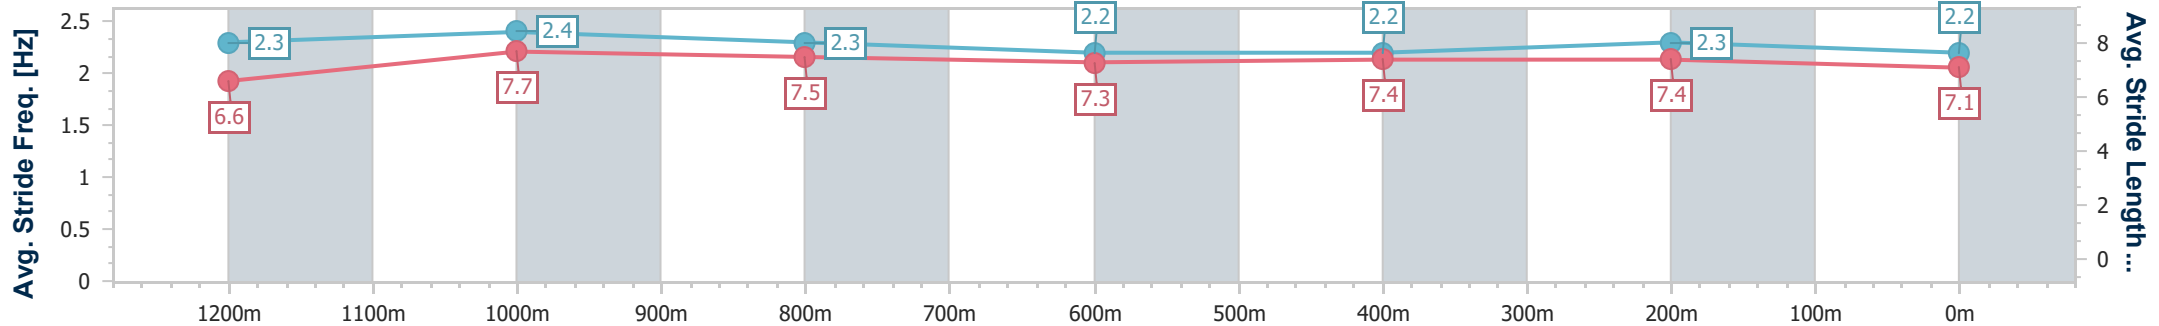

Horse/Jockey Name	Canny Be Better
Final Rank	1
Fastest Section Time (Section)	0:10.99 (1200m)
Top Speed [km/h] (Section)	67.8 (Overall)
Race State	Finished

Sunshine Coast QLD Professional
Race 3: MARG GITTIN'S HORISING AROUND BIRTHDAY BASH
Maiden Handicap - 1400m

11 November 2022 - 18:09

Track Rating: Soft 5, Weather: , Rail Position: +8m Entire Course

Section	Overall	1200m	1000m	800m	600m	400m	200m
Section Times	1:25.22 [1] (0:13.39)	1:11.83 [1] (0:10.99)	1:00.84 [1] (0:11.80)	0:49.04 [1] (0:12.78)	0:36.26 [1] (0:12.02)	0:24.24 [1] (0:11.73)	0:12.51 [1] (0:12.51)
Average Speed [km/h]	53.8	65.5	61.4	56.7	59.5	61.4	57.6
Top Speed [km/h]	67.8	67.6	63.4	57.5	61.5	62.2	60.1
Avg. Dist. to Rail [m]	10.9	6.3	3.2	1.0	0.9	0.7	0.2
Avg. Stride Freq. [Hz]	2.3	2.4	2.3	2.2	2.2	2.3	2.2
Avg. Stride Length [m]	6.6	7.7	7.5	7.3	7.4	7.4	7.1

- [ ] Ranking at each section and finish
- -.-.- No data available at this section
- NA No data available