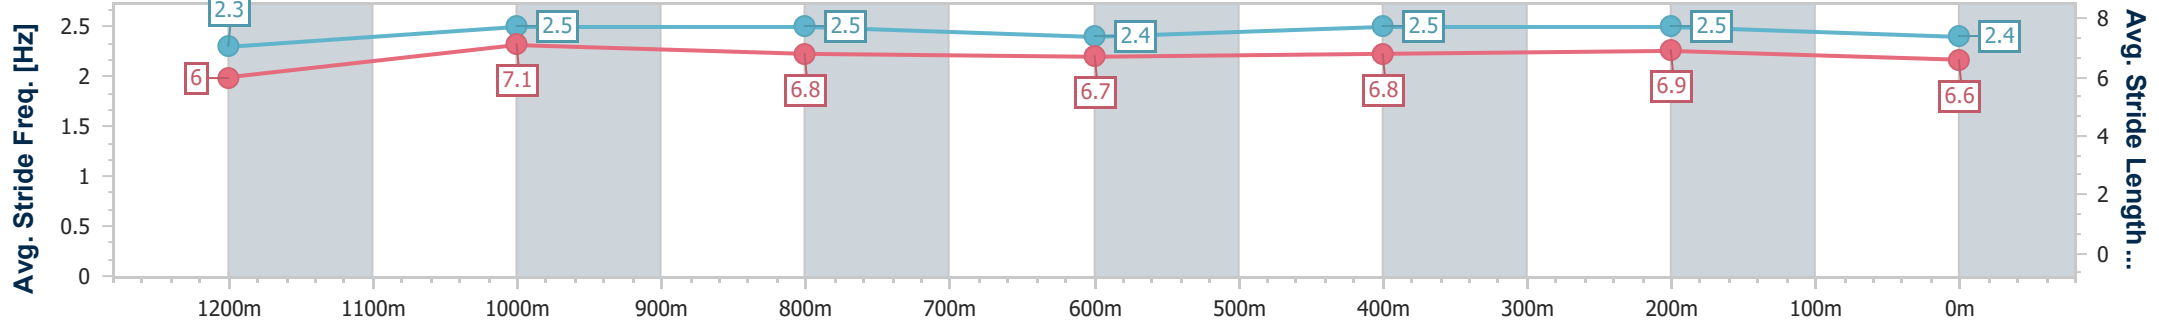

Sunshine Coast QLD Professional
 Race 3: MARG GITTIN'S HORISING AROUND BIRTHDAY BASH
 Maiden Handicap - 1400m

11 November 2022 - 18:09

Track Rating: Soft 5, Weather: , Rail Position: +8m Entire Course

Section	Overall	1200m	1000m	800m	600m	400m	200m
Section Times	1:26.04 [10] (0:13.95)	1:12.09 [10] (0:11.13)	1:00.96 [9] (0:11.86)	0:49.10 [10] (0:12.87)	0:36.23 [11] (0:12.04)	0:24.19 [9] (0:11.70)	0:12.49 [9] (0:12.49)
Average Speed [km/h]	51.6	64.7	61.2	56.6	60.2	61.5	57.7
Top Speed [km/h]	64.5	65.9	64.6	60.6	63.3	64.0	59.5
Avg. Dist. to Rail [m]	4.6	2.9	2.6	2.1	1.4	3.7	2.8
Avg. Stride Freq. [Hz]	2.2	2.4	2.3	2.3	2.3	2.3	2.3
Avg. Stride Length [m]	6.4	7.4	7.3	7.0	7.3	7.3	7.1

- [] Ranking at each section and finish
- .-.- No data available at this section
- NA No data available

Horse/Jockey Name	Frida's Time
Final Rank	11
Fastest Section Time (Section)	0:11.14 (1200m)
Top Speed [km/h] (Section)	67.5 (1200m)
Race State	Finished

Sunshine Coast QLD Professional
 Race 3: MARG GITTIN'S HORISING AROUND BIRTHDAY BASH
 Maiden Handicap - 1400m

11 November 2022 - 18:09

Track Rating: Soft 5, Weather: , Rail Position: +8m Entire Course

Section	Overall	1200m	1000m	800m	600m	400m	200m
Section Times	1:26.16 [11] (0:14.38)	1:11.78 [13] (0:11.14)	1:00.64 [13] (0:11.74)	0:48.90 [12] (0:12.44)	0:36.46 [10] (0:12.15)	0:24.31 [11] (0:11.85)	0:12.46 [10] (0:12.46)
Average Speed [km/h]	50.1	64.6	62.0	59.2	60.2	60.8	57.8
Top Speed [km/h]	65.7	67.5	64.9	61.0	61.6	62.2	60.7
Avg. Dist. to Rail [m]	7.3	4.2	4.0	3.9	3.1	5.1	8.1
Avg. Stride Freq. [Hz]	2.3	2.5	2.5	2.4	2.5	2.5	2.4
Avg. Stride Length [m]	6.0	7.1	6.8	6.7	6.8	6.9	6.6