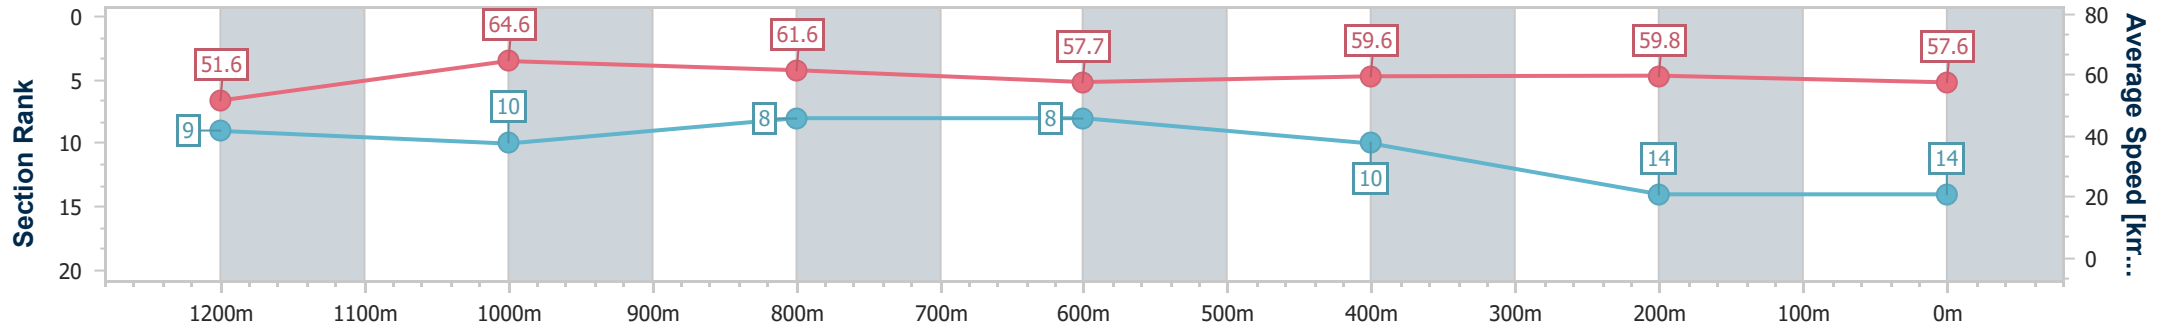

Sunshine Coast QLD Professional
 Race 3: MARG GITTIN'S HORISING AROUND BIRTHDAY BASH
 Maiden Handicap - 1400m

11 November 2022 - 18:09

Track Rating: Soft 5, Weather: , Rail Position: +8m Entire Course

Section	Overall	1200m	1000m	800m	600m	400m	200m
Section Times	1:26.34 [13] (0:14.18)	1:12.16 [11] (0:11.16)	1:01.00 [11] (0:11.82)	0:49.18 [11] (0:12.78)	0:36.40 [12] (0:12.06)	0:24.34 [12] (0:11.80)	0:12.54 [13] (0:12.54)
Average Speed [km/h]	50.8	64.5	61.4	57.5	60.9	61.0	57.4
Top Speed [km/h]	63.1	64.9	64.5	59.8	62.4	62.2	60.0
Avg. Dist. to Rail [m]	10.4	4.2	3.1	3.3	3.5	6.8	8.8
Avg. Stride Freq. [Hz]	2.1	2.2	2.2	2.1	2.2	2.2	2.2
Avg. Stride Length [m]	6.6	8.1	7.8	7.5	7.7	7.7	7.2

- [] Ranking at each section and finish
- .-.- No data available at this section
- NA No data available

Horse/Jockey Name	Another Dime
Final Rank	14
Fastest Section Time (Section)	0:11.16 (1200m)
Top Speed [km/h] (Section)	67.5 (1200m)
Race State	Finished

Sunshine Coast QLD Professional
 Race 3: MARG GITTIN'S HORISING AROUND BIRTHDAY BASH
 Maiden Handicap - 1400m

11 November 2022 - 18:09

Track Rating: Soft 5, Weather: , Rail Position: +8m Entire Course

Section	Overall	1200m	1000m	800m	600m	400m	200m
Section Times	1:26.39 [14] (0:13.92)	1:12.47 [9] (0:11.16)	1:01.31 [10] (0:11.81)	0:49.50 [8] (0:12.74)	0:36.76 [8] (0:12.24)	0:24.52 [10] (0:12.04)	0:12.48 [14] (0:12.48)
Average Speed [km/h]	51.6	64.6	61.6	57.7	59.6	59.8	57.6
Top Speed [km/h]	63.8	67.5	63.1	60.2	61.4	61.1	59.7
Avg. Dist. to Rail [m]	6.6	4.7	4.2	3.5	2.4	3.8	4.2
Avg. Stride Freq. [Hz]	2.3	2.3	2.2	2.2	2.2	2.2	2.2
Avg. Stride Length [m]	6.3	7.9	7.7	7.4	7.6	7.6	7.4