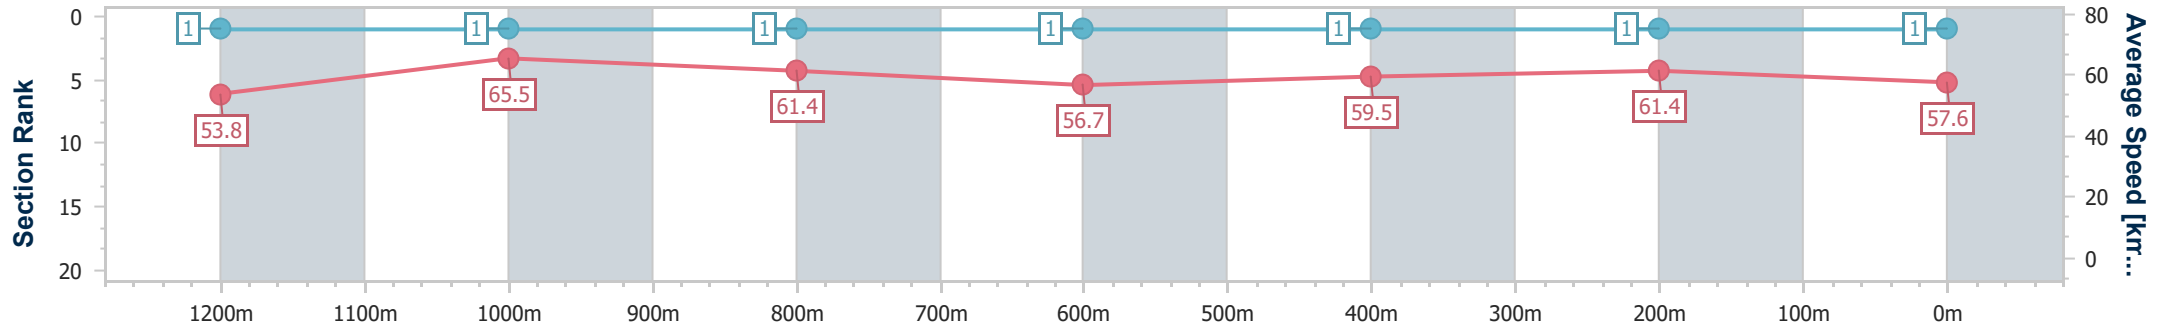

Horse/Jockey Name	Canny Be Better
Final Rank	1
Fastest Section Time (Section)	0:10.99 (1200m)
Top Speed [km/h] (Section)	67.8 (Overall)
Race State	Finished

Sunshine Coast QLD Professional
Race 3: MARG GITTIN'S HORISING AROUND BIRTHDAY BASH
Maiden Handicap - 1400m

11 November 2022 - 18:09

Track Rating: Soft 5, Weather: , Rail Position: +8m Entire Course

Section	Overall	1200m	1000m	800m	600m	400m	200m
Section Times	1:25.22 [1] (0:13.39)	1:11.83 [1] (0:10.99)	1:00.84 [1] (0:11.80)	0:49.04 [1] (0:12.78)	0:36.26 [1] (0:12.02)	0:24.24 [1] (0:11.73)	0:12.51 [1] (0:12.51)
Average Speed [km/h]	53.8	65.5	61.4	56.7	59.5	61.4	57.6
Top Speed [km/h]	67.8	67.6	63.4	57.5	61.5	62.2	60.1
Avg. Dist. to Rail [m]	10.9	6.3	3.2	1.0	0.9	0.7	0.2
Avg. Stride Freq. [Hz]	2.3	2.4	2.3	2.2	2.2	2.3	2.2
Avg. Stride Length [m]	6.6	7.7	7.5	7.3	7.4	7.4	7.1

- [ ] Ranking at each section and finish
- -.-.- No data available at this section
- NA No data available