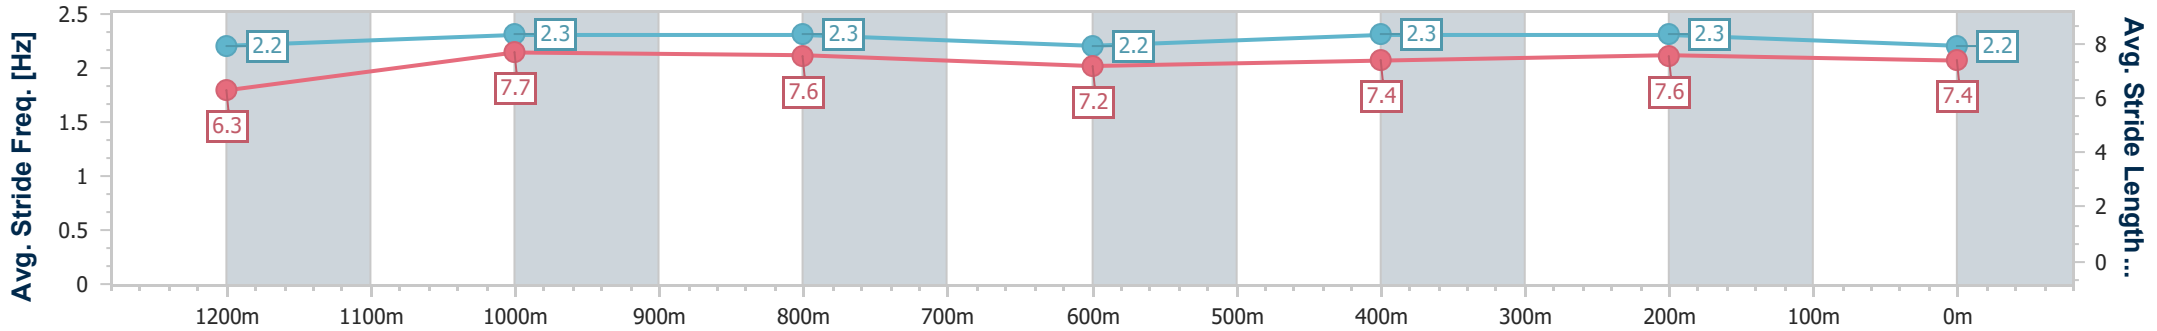

Sunshine Coast QLD Professional
 Race 3: MARG GITTIN'S HORISING AROUND BIRTHDAY BASH
 Maiden Handicap - 1400m

11 November 2022 - 18:09

Track Rating: Soft 5, Weather: , Rail Position: +8m Entire Course

Section	Overall	1200m	1000m	800m	600m	400m	200m
Section Times	1:25.84 [8] (0:13.71)	1:12.13 [6] (0:11.13)	1:01.00 [6] (0:11.89)	0:49.11 [7] (0:12.80)	0:36.31 [7] (0:11.99)	0:24.32 [7] (0:11.59)	0:12.73 [5] (0:12.73)
Average Speed [km/h]	52.5	64.7	61.1	56.8	60.4	62.0	56.6
Top Speed [km/h]	65.3	65.6	62.7	57.8	63.0	63.4	59.5
Avg. Dist. to Rail [m]	4.4	3.8	3.0	1.7	1.1	3.4	5.6
Avg. Stride Freq. [Hz]	2.4	2.5	2.4	2.3	2.4	2.4	2.3
Avg. Stride Length [m]	5.9	7.2	7.1	6.9	7.1	7.2	6.8

- [] Ranking at each section and finish
- .-.- No data available at this section
- NA No data available

Horse/Jockey Name	Set Ablaze
Final Rank	9
Fastest Section Time (Section)	0:11.26 (1200m)
Top Speed [km/h] (Section)	65.3 (Overall)
Race State	Finished

Sunshine Coast QLD Professional
 Race 3: MARG GITTIN'S HORISING AROUND BIRTHDAY BASH
 Maiden Handicap - 1400m

11 November 2022 - 18:09

Track Rating: Soft 5, Weather: , Rail Position: +8m Entire Course

Section	Overall	1200m	1000m	800m	600m	400m	200m
Section Times	1:26.03 [9] (0:14.42)	1:11.61 [14] (0:11.26)	1:00.35 [14] (0:11.79)	0:48.56 [14] (0:12.75)	0:35.81 [14] (0:12.10)	0:23.71 [14] (0:11.49)	0:12.22 [12] (0:12.22)
Average Speed [km/h]	49.9	64.0	61.5	57.3	60.6	62.7	58.9
Top Speed [km/h]	65.3	65.3	64.2	60.8	63.0	63.5	61.2
Avg. Dist. to Rail [m]	5.5	3.0	2.8	2.6	3.1	5.7	6.7
Avg. Stride Freq. [Hz]	2.2	2.3	2.3	2.2	2.3	2.3	2.2
Avg. Stride Length [m]	6.3	7.7	7.6	7.2	7.4	7.6	7.4