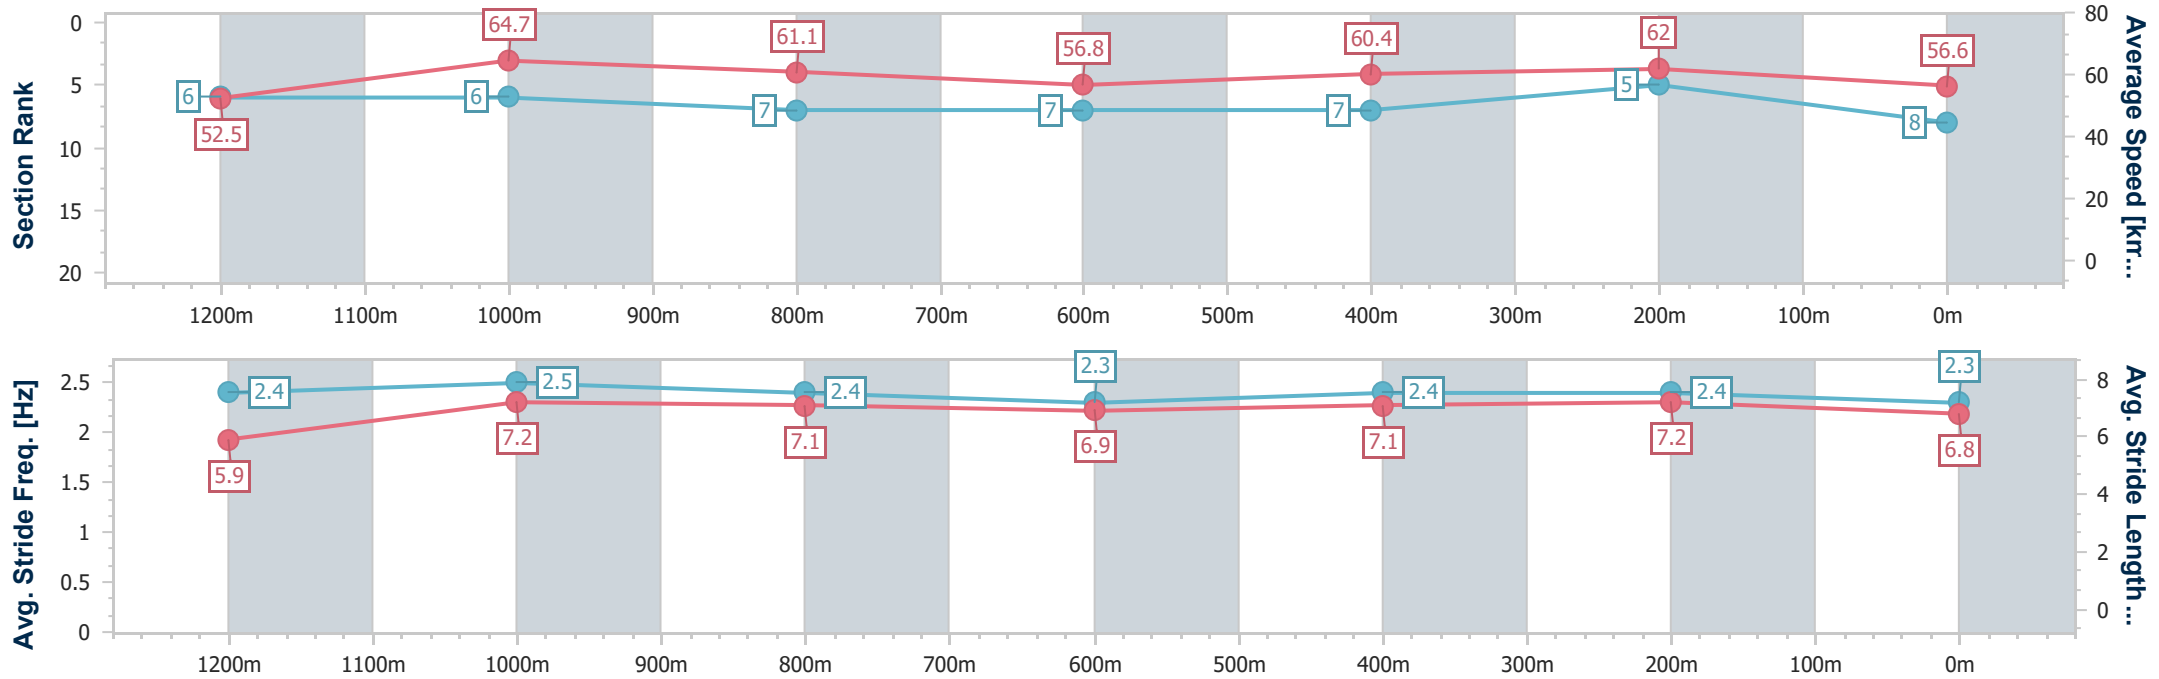

- [] Ranking at each section and finish
- .-.- No data available at this section
- NA No data available

Horse/Jockey Name	Happisburgh
Final Rank	8
Fastest Section Time (Section)	0:11.13 (1200m)
Top Speed [km/h] (Section)	65.6 (1200m)
Race State	Finished

Sunshine Coast QLD Professional
 Race 3: MARG GITTIN'S HORISING AROUND BIRTHDAY BASH
 Maiden Handicap - 1400m

11 November 2022 - 18:09

Track Rating: Soft 5, Weather: , Rail Position: +8m Entire Course

Section	Overall	1200m	1000m	800m	600m	400m	200m
Section Times	1:25.84 [8] (0:13.71)	1:12.13 [6] (0:11.13)	1:01.00 [6] (0:11.89)	0:49.11 [7] (0:12.80)	0:36.31 [7] (0:11.99)	0:24.32 [7] (0:11.59)	0:12.73 [5] (0:12.73)
Average Speed [km/h]	52.5	64.7	61.1	56.8	60.4	62.0	56.6
Top Speed [km/h]	65.3	65.6	62.7	57.8	63.0	63.4	59.5
Avg. Dist. to Rail [m]	4.4	3.8	3.0	1.7	1.1	3.4	5.6
Avg. Stride Freq. [Hz]	2.4	2.5	2.4	2.3	2.4	2.4	2.3
Avg. Stride Length [m]	5.9	7.2	7.1	6.9	7.1	7.2	6.8