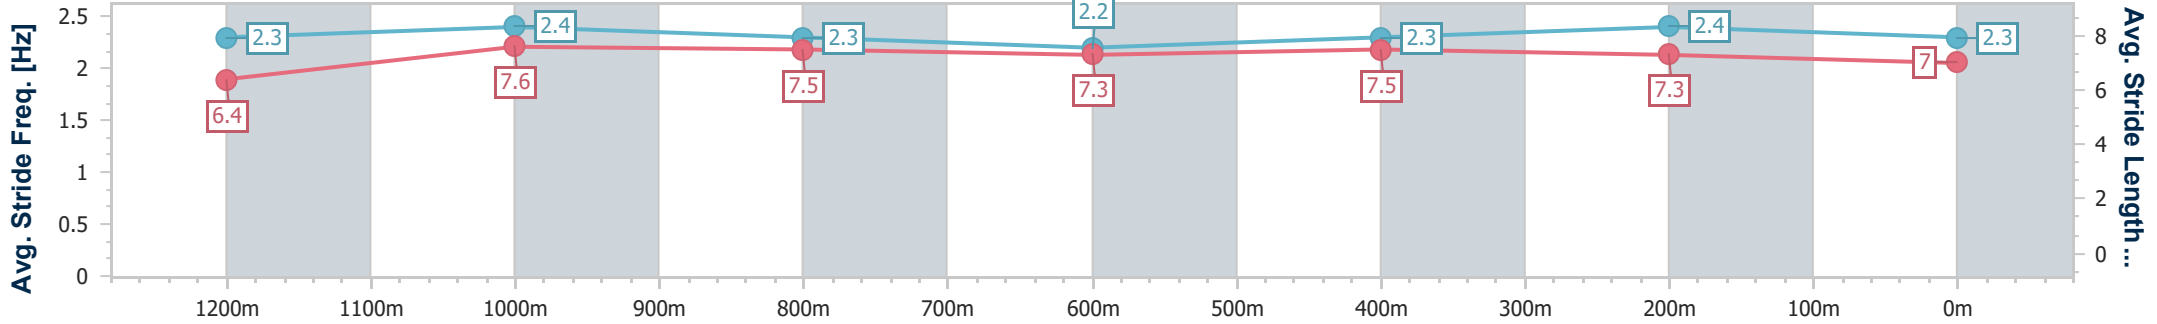

Sunshine Coast QLD Professional
 Race 3: MARG GITTIN'S HORISING AROUND BIRTHDAY BASH
 Maiden Handicap - 1400m

11 November 2022 - 18:09

Track Rating: Soft 5, Weather: , Rail Position: +8m Entire Course

Section	Overall	1200m	1000m	800m	600m	400m	200m
Section Times	1:25.50 [3] (0:13.52)	1:11.98 [3] (0:11.02)	1:00.96 [4] (0:11.91)	0:49.05 [4] (0:12.84)	0:36.21 [4] (0:12.00)	0:24.21 [4] (0:11.59)	0:12.62 [3] (0:12.62)
Average Speed [km/h]	53.3	65.4	61.0	57.1	60.6	62.1	57.1
Top Speed [km/h]	68.3	68.4	63.1	58.2	62.8	63.6	60.0
Avg. Dist. to Rail [m]	8.9	4.4	3.5	3.4	1.8	2.5	2.2
Avg. Stride Freq. [Hz]	2.3	2.4	2.3	2.2	2.3	2.4	2.3
Avg. Stride Length [m]	6.4	7.6	7.5	7.3	7.5	7.3	7.0