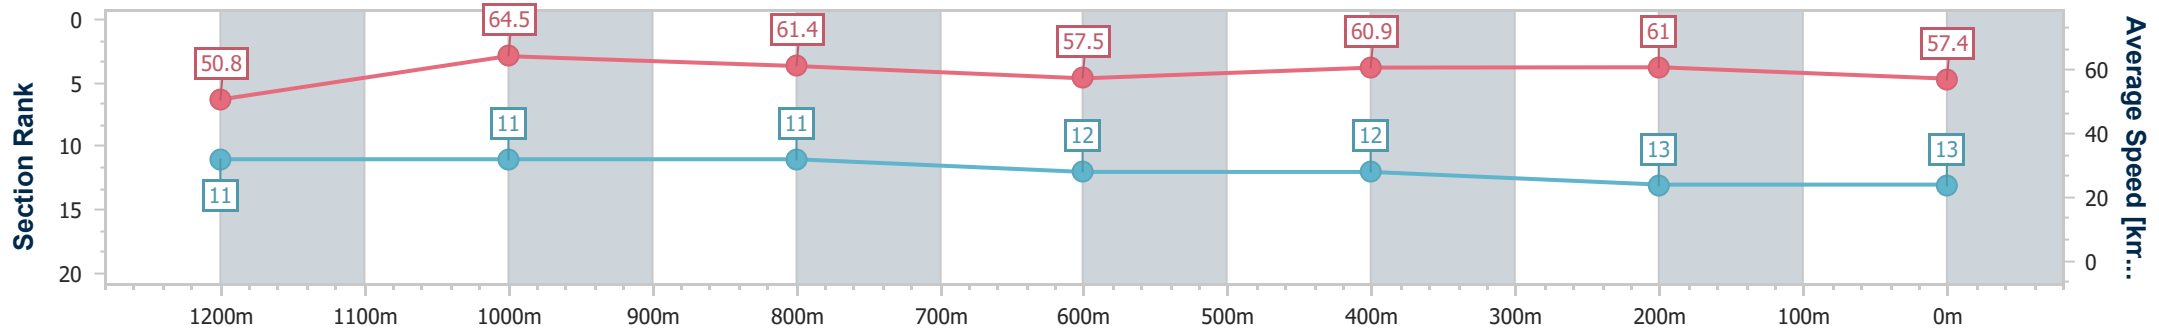

Sunshine Coast QLD Professional
Race 3: MARG GITTIN'S HORISING AROUND BIRTHDAY BASH
Maiden Handicap - 1400m

11 November 2022 - 18:09

Track Rating: Soft 5, Weather: , Rail Position: +8m Entire Course

Section	Overall	1200m	1000m	800m	600m	400m	200m
Section Times	1:26.32 [12] (0:14.17)	1:12.15 [11] (0:11.16)	1:00.99 [12] (0:11.95)	0:49.04 [13] (0:12.74)	0:36.30 [13] (0:12.11)	0:24.19 [13] (0:11.59)	0:12.60 [11] (0:12.60)
Average Speed [km/h]	50.8	64.5	60.9	57.2	59.4	62.0	57.2
Top Speed [km/h]	62.9	65.7	64.5	60.5	62.1	63.0	61.2
Avg. Dist. to Rail [m]	9.1	3.8	3.6	2.2	0.6	0.6	0.6
Avg. Stride Freq. [Hz]	2.2	2.3	2.2	2.2	2.2	2.3	2.2
Avg. Stride Length [m]	6.4	7.8	7.6	7.4	7.6	7.5	7.2

- [] Ranking at each section and finish
- .-.- No data available at this section
- NA No data available

Horse/Jockey Name	Private Banker
Final Rank	13
Fastest Section Time (Section)	0:11.16 (1200m)
Top Speed [km/h] (Section)	64.9 (1200m)
Race State	Finished

Sunshine Coast QLD Professional
 Race 3: MARG GITTIN'S HORISING AROUND BIRTHDAY BASH
 Maiden Handicap - 1400m

11 November 2022 - 18:09

Track Rating: Soft 5, Weather: , Rail Position: +8m Entire Course

Section	Overall	1200m	1000m	800m	600m	400m	200m
Section Times	1:26.34 [13] (0:14.18)	1:12.16 [11] (0:11.16)	1:01.00 [11] (0:11.82)	0:49.18 [11] (0:12.78)	0:36.40 [12] (0:12.06)	0:24.34 [12] (0:11.80)	0:12.54 [13] (0:12.54)
Average Speed [km/h]	50.8	64.5	61.4	57.5	60.9	61.0	57.4
Top Speed [km/h]	63.1	64.9	64.5	59.8	62.4	62.2	60.0
Avg. Dist. to Rail [m]	10.4	4.2	3.1	3.3	3.5	6.8	8.8
Avg. Stride Freq. [Hz]	2.1	2.2	2.2	2.1	2.2	2.2	2.2
Avg. Stride Length [m]	6.6	8.1	7.8	7.5	7.7	7.7	7.2