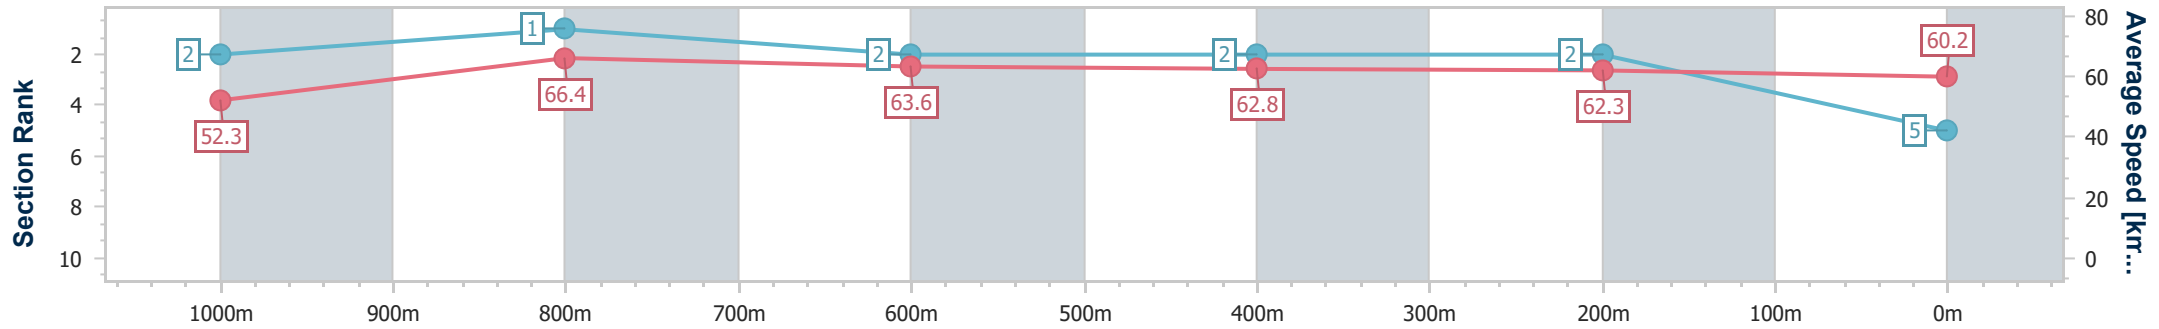

### Ipswich QLD Professional

Race 6: SCHWEPPE'S BENCHMARK 65 Handicap - 1200m

09 November 2022 - 16:13

Track Rating: Soft 5, Weather: Fine, Rail Position: +6m Entire

Section	Overall	1000m	800m	600m	400m	200m
Section Times	1:10.51 [5] (0:13.77)	0:56.74 [2] (0:10.75)	0:45.99 [1] (0:11.15)	0:34.84 [2] (0:11.36)	0:23.48 [2] (0:11.53)	0:11.95 [2] (0:11.95)
Average Speed [km/h]	52.3	66.4	63.6	62.8	62.3	60.2
Top Speed [km/h]	68.6	68.6	65.0	63.6	63.3	62.5
Avg. Dist. to Rail [m]	0.2	3.1	3.7	2.0	0.7	0.6
Avg. Stride Freq. [Hz]	2.3	2.5	2.4	2.4	2.5	2.4
Avg. Stride Length [m]	6.3	7.4	7.3	7.2	7.0	7.0

- [ ] Ranking at each section and finish
- .-.- No data available at this section
- NA No data available

Horse/Jockey Name	Laurie
Final Rank	6
Fastest Section Time (Section)	0:10.85 (1000m)
Top Speed [km/h] (Section)	66.7 (1000m)
Race State	Finished