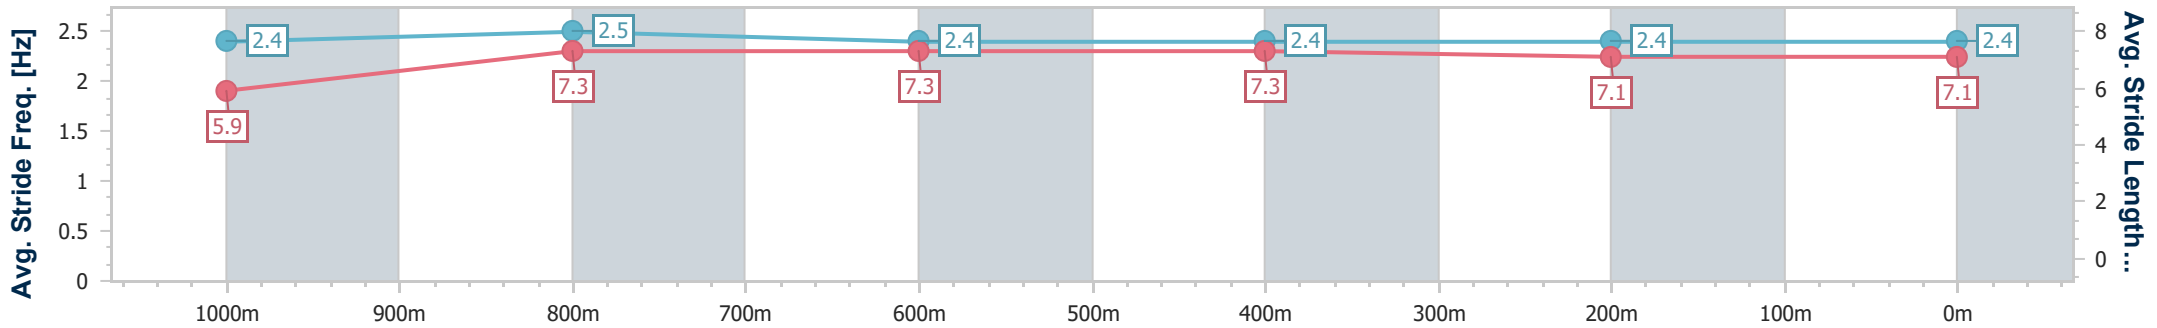

### Ipswich QLD Professional

Race 6: SCHWEPPE'S BENCHMARK 65 Handicap - 1200m

09 November 2022 - 16:13

Track Rating: Soft 5, Weather: Fine, Rail Position: +6m Entire

Section	Overall	1000m	800m	600m	400m	200m
Section Times	1:10.67 [7] (0:13.84)	0:56.83 [3] (0:10.91)	0:45.92 [4] (0:11.13)	0:34.79 [4] (0:11.36)	0:23.43 [4] (0:11.55)	0:11.88 [5] (0:11.88)
Average Speed [km/h]	52.0	65.5	63.7	63.0	62.5	60.6
Top Speed [km/h]	65.9	65.9	65.0	63.9	63.6	62.8
Avg. Dist. to Rail [m]	0.9	3.2	3.7	1.8	1.3	3.2
Avg. Stride Freq. [Hz]	2.4	2.5	2.4	2.4	2.4	2.4
Avg. Stride Length [m]	5.9	7.3	7.3	7.3	7.1	7.1

- [ ] Ranking at each section and finish
- .-.- No data available at this section
- NA No data available

Horse/Jockey Name	Rising Star
Final Rank	8
Fastest Section Time (Section)	0:10.97 (1000m)
Top Speed [km/h] (Section)	67.2 (1000m)
Race State	Finished