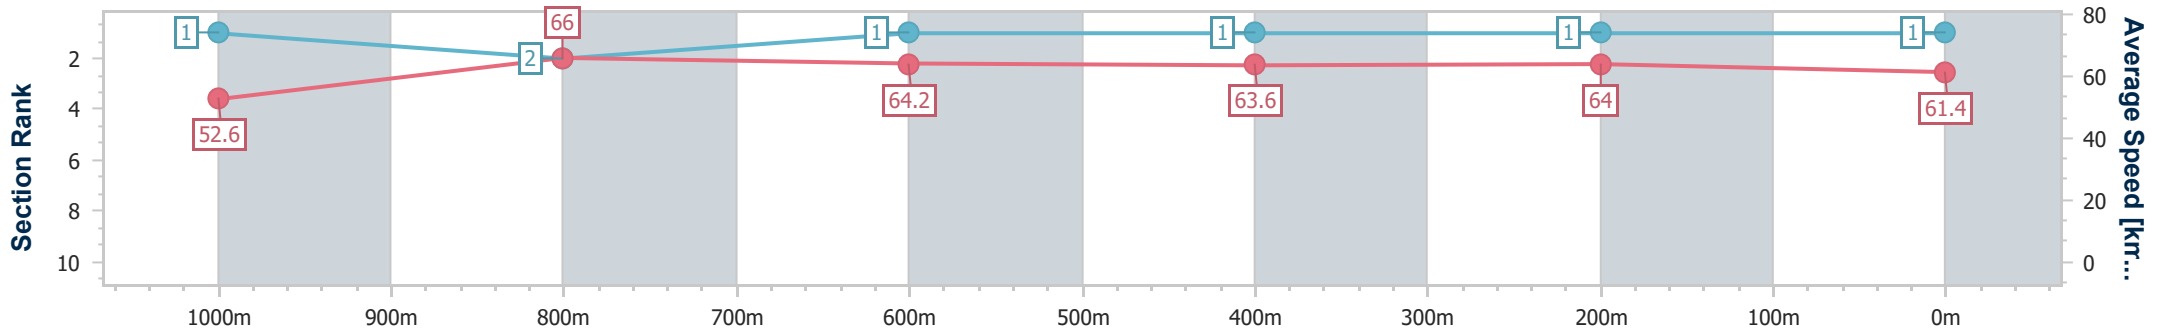

Section	Overall	1000m	800m	600m	400m	200m
Section Times	1:10.06 [1] (0:13.72)	0:56.34 [1] (0:10.85)	0:45.49 [2] (0:11.14)	0:34.35 [1] (0:11.32)	0:23.03 [1] (0:11.32)	0:11.71 [1] (0:11.71)
Average Speed [km/h]	52.6	66.0	64.2	63.6	64.0	61.4
Top Speed [km/h]	67.0	67.0	65.0	64.4	64.8	63.1
Avg. Dist. to Rail [m]	4.5	1.5	1.9	0.7	2.1	2.2
Avg. Stride Freq. [Hz]	2.4	2.5	2.5	2.5	2.6	2.5
Avg. Stride Length [m]	6.1	7.2	7.1	7.2	6.9	6.8