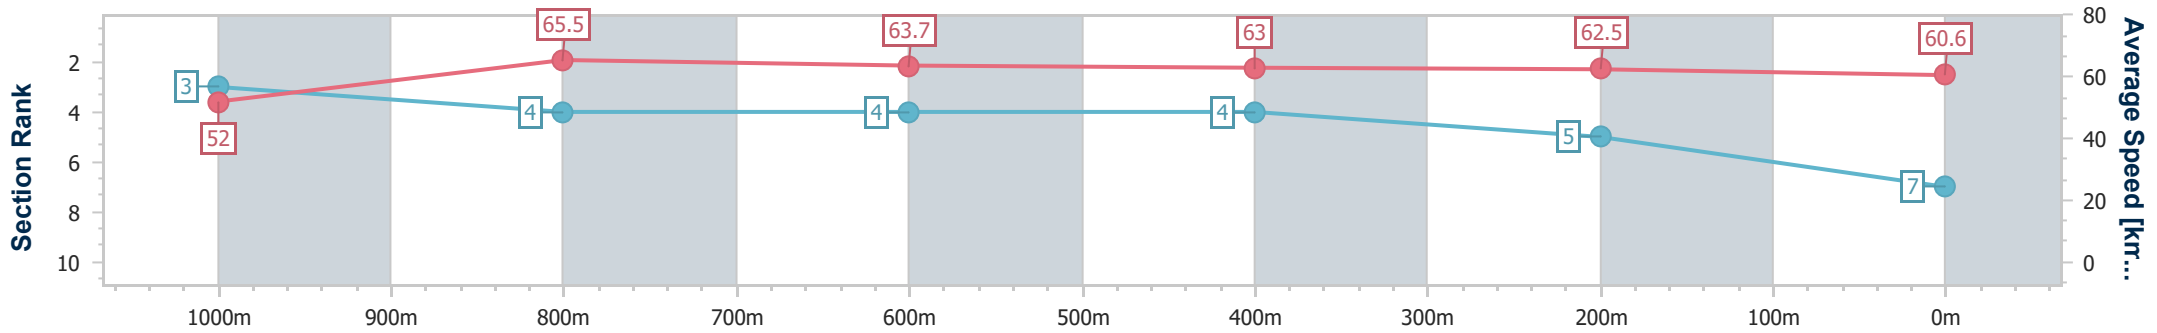

### Ipswich QLD Professional

Race 6: SCHWEPPE'S BENCHMARK 65 Handicap - 1200m

09 November 2022 - 16:13

Track Rating: Soft 5, Weather: Fine, Rail Position: +6m Entire

Section	Overall	1000m	800m	600m	400m	200m
Section Times	1:10.67 [7] (0:13.84)	0:56.83 [3] (0:10.91)	0:45.92 [4] (0:11.13)	0:34.79 [4] (0:11.36)	0:23.43 [4] (0:11.55)	0:11.88 [5] (0:11.88)
Average Speed [km/h]	52.0	65.5	63.7	63.0	62.5	60.6
Top Speed [km/h]	65.9	65.9	65.0	63.9	63.6	62.8
Avg. Dist. to Rail [m]	0.9	3.2	3.7	1.8	1.3	3.2
Avg. Stride Freq. [Hz]	2.4	2.5	2.4	2.4	2.4	2.4
Avg. Stride Length [m]	5.9	7.3	7.3	7.3	7.1	7.1

- [ ] Ranking at each section and finish
- .-.- No data available at this section
- NA No data available

Horse/Jockey Name	Rising Star
Final Rank	8
Fastest Section Time (Section)	0:10.97 (1000m)
Top Speed [km/h] (Section)	67.2 (1000m)
Race State	Finished