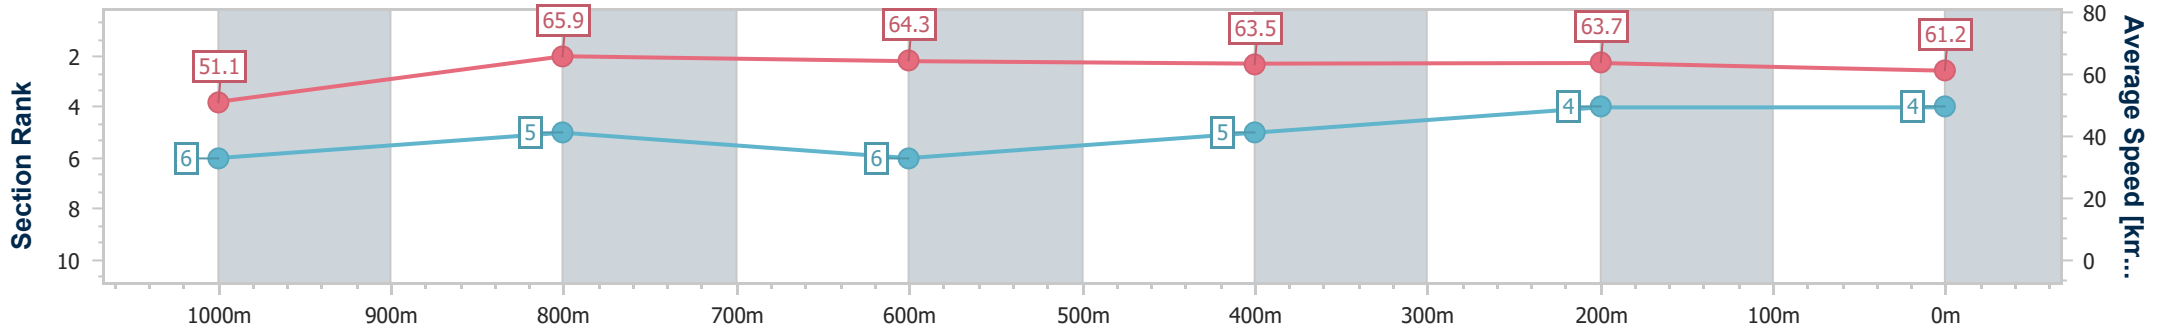

Horse/Jockey Name	In The Blink
Final Rank	4
Fastest Section Time (Section)	0:10.86 (1000m)
Top Speed [km/h] (Section)	66.6 (1000m)
Race State	Finished

Ipswich QLD Professional
Race 6: SCHWEPPE'S BENCHMARK 65 Handicap - 1200m
09 November 2022 - 16:13
Track Rating: Soft 5, Weather: Fine, Rail Position: +6m Entire

Section	Overall	1000m	800m	600m	400m	200m
Section Times	1:10.42 [4] (0:14.11)	0:56.31 [6] (0:10.86)	0:45.45 [5] (0:11.09)	0:34.36 [6] (0:11.30)	0:23.06 [5] (0:11.31)	0:11.75 [4] (0:11.75)
Average Speed [km/h]	51.1	65.9	64.3	63.5	63.7	61.2
Top Speed [km/h]	65.8	66.6	65.1	64.7	64.7	63.7
Avg. Dist. to Rail [m]	1.7	1.7	2.6	1.2	1.3	3.1
Avg. Stride Freq. [Hz]	2.2	2.4	2.4	2.3	2.4	2.3
Avg. Stride Length [m]	6.4	7.6	7.6	7.6	7.4	7.2

- [ ] Ranking at each section and finish
- -.-.- No data available at this section
- NA No data available