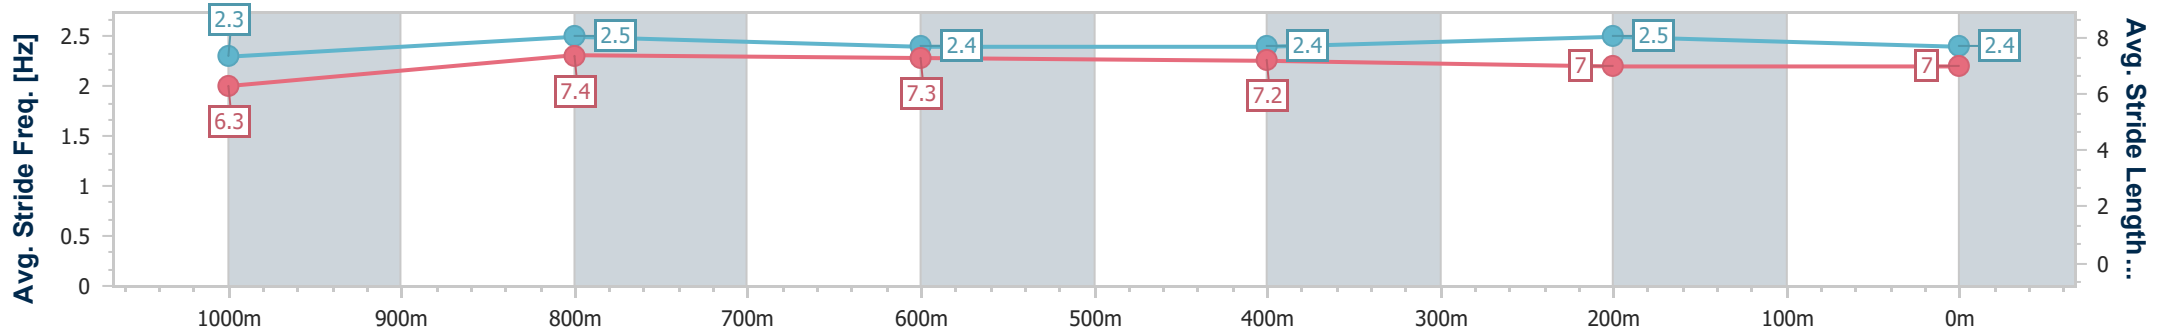

### Ipswich QLD Professional

Race 6: SCHWEPPE'S BENCHMARK 65 Handicap - 1200m

09 November 2022 - 16:13

Track Rating: Soft 5, Weather: Fine, Rail Position: +6m Entire

Section	Overall	1000m	800m	600m	400m	200m
Section Times	1:10.51 [5] (0:13.77)	0:56.74 [2] (0:10.75)	0:45.99 [1] (0:11.15)	0:34.84 [2] (0:11.36)	0:23.48 [2] (0:11.53)	0:11.95 [2] (0:11.95)
Average Speed [km/h]	52.3	66.4	63.6	62.8	62.3	60.2
Top Speed [km/h]	68.6	68.6	65.0	63.6	63.3	62.5
Avg. Dist. to Rail [m]	0.2	3.1	3.7	2.0	0.7	0.6
Avg. Stride Freq. [Hz]	2.3	2.5	2.4	2.4	2.5	2.4
Avg. Stride Length [m]	6.3	7.4	7.3	7.2	7.0	7.0

- [ ] Ranking at each section and finish
- .-.- No data available at this section
- NA No data available

Horse/Jockey Name	Laurie
Final Rank	6
Fastest Section Time (Section)	0:10.85 (1000m)
Top Speed [km/h] (Section)	66.7 (1000m)
Race State	Finished