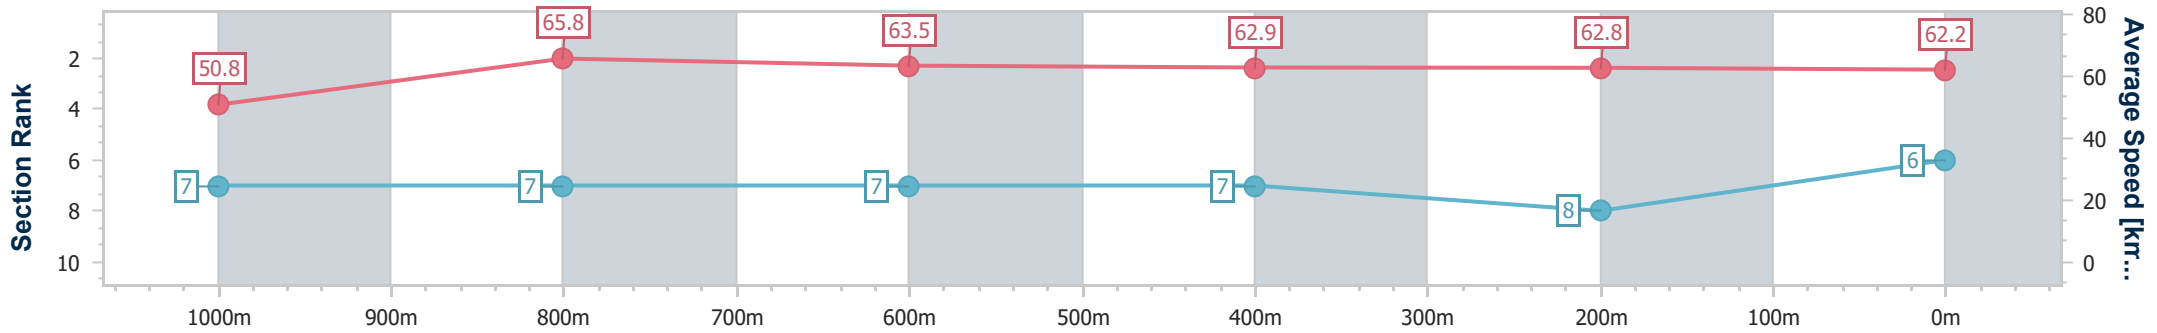

- [ ] Ranking at each section and finish
- .-.- No data available at this section
- NA No data available

Horse/Jockey Name	Laurie
Final Rank	6
Fastest Section Time (Section)	0:10.85 (1000m)
Top Speed [km/h] (Section)	66.7 (1000m)
Race State	Finished

Ipswich QLD Professional

Race 6: SCHWEPPE'S BENCHMARK 65 Handicap - 1200m

09 November 2022 - 16:13

Track Rating: Soft 5, Weather: Fine, Rail Position: +6m Entire

Section	Overall	1000m	800m	600m	400m	200m
Section Times	1:10.65 [6] (0:14.19)	0:56.46 [7] (0:10.85)	0:45.61 [7] (0:11.15)	0:34.46 [7] (0:11.40)	0:23.06 [7] (0:11.48)	0:11.58 [8] (0:11.58)
Average Speed [km/h]	50.8	65.8	63.5	62.9	62.8	62.2
Top Speed [km/h]	66.4	66.7	65.8	63.6	63.8	64.1
Avg. Dist. to Rail [m]	0.9	3.6	3.6	1.5	0.7	1.6
Avg. Stride Freq. [Hz]	2.4	2.5	2.4	2.4	2.4	2.4
Avg. Stride Length [m]	5.9	7.4	7.4	7.3	7.2	7.2