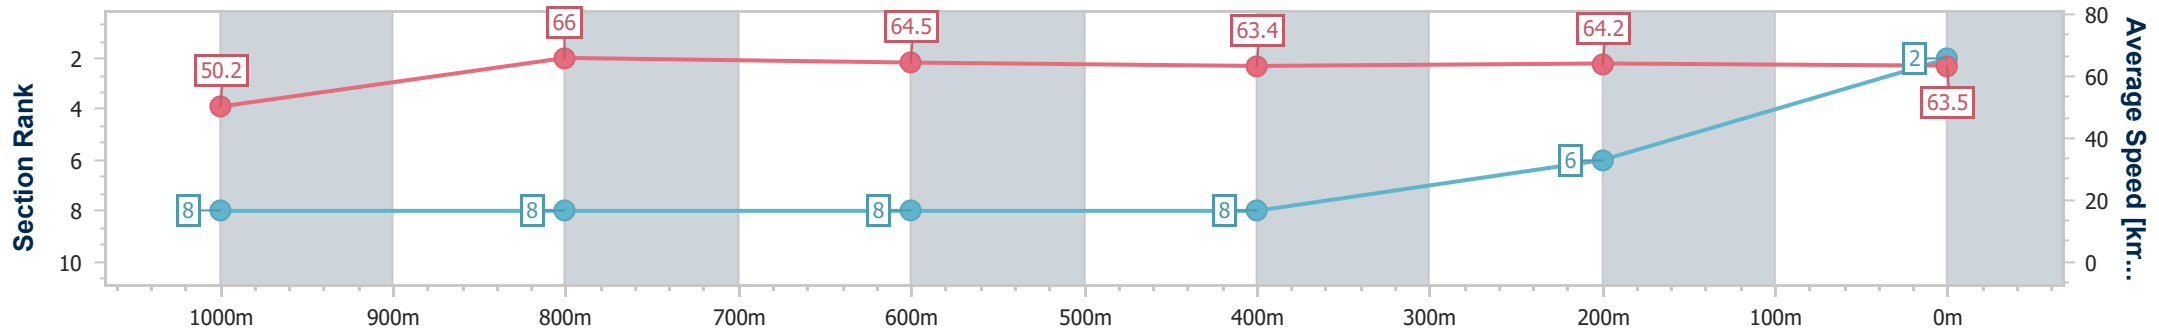

### Ipswich QLD Professional

Race 6: SCHWEPPE'S BENCHMARK 65 Handicap - 1200m

09 November 2022 - 16:13

Track Rating: Soft 5, Weather: Fine, Rail Position: +6m Entire

Section	Overall	1000m	800m	600m	400m	200m
Section Times	1:10.22 [2] (0:14.36)	0:55.86 [8] (0:10.90)	0:44.96 [8] (0:11.07)	0:33.89 [8] (0:11.30)	0:22.59 [8] (0:11.25)	0:11.34 [6]
Average Speed [km/h]	50.2	66.0	64.5	63.4	64.2	63.5
Top Speed [km/h]	66.5	66.7	65.8	64.6	65.4	64.6
Avg. Dist. to Rail [m]	3.6	0.7	2.4	1.4	1.3	5.7
Avg. Stride Freq. [Hz]	2.2	2.5	2.4	2.4	2.4	2.5
Avg. Stride Length [m]	6.3	7.4	7.5	7.5	7.4	7.1