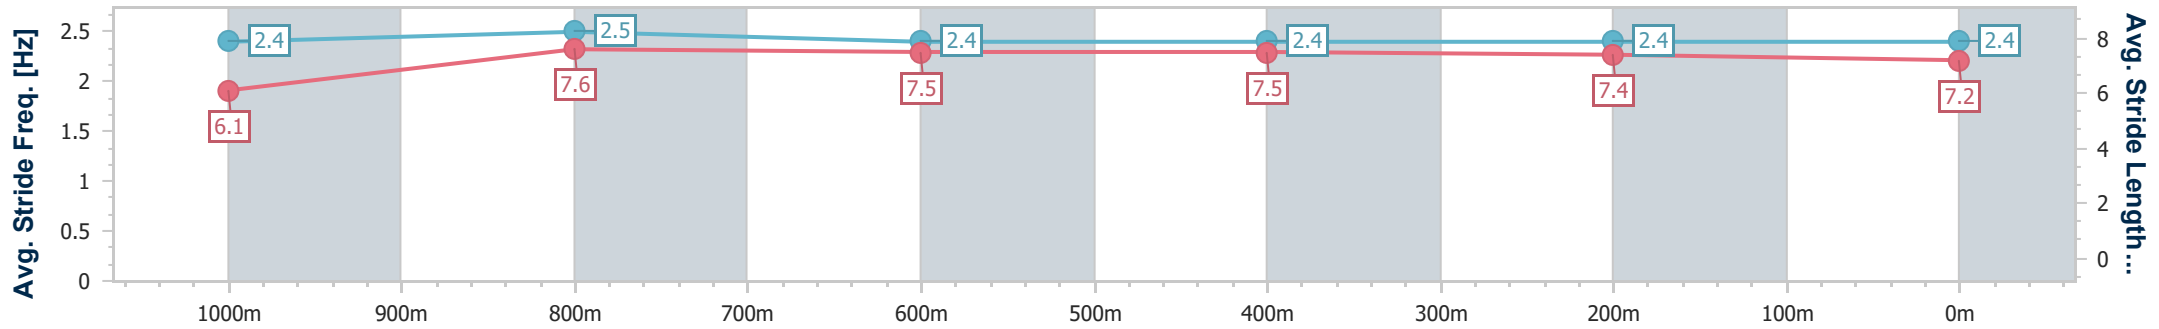

### Ipswich QLD Professional

Race 6: SCHWEPPE'S BENCHMARK 65 Handicap - 1200m

09 November 2022 - 16:13

Track Rating: Soft 5, Weather: Fine, Rail Position: +6m Entire

Section	Overall	1000m	800m	600m	400m	200m
Section Times	1:10.37 [3] (0:13.97)	0:56.40 [4] (0:10.72)	0:45.68 [3] (0:11.13)	0:34.55 [3] (0:11.36)	0:23.19 [3] (0:11.45)	0:11.74 [3] (0:11.74)
Average Speed [km/h]	51.5	67.1	64.3	63.7	63.5	61.4
Top Speed [km/h]	66.9	68.5	66.5	64.5	64.4	64.3
Avg. Dist. to Rail [m]	4.7	0.5	1.2	0.7	3.6	5.0
Avg. Stride Freq. [Hz]	2.4	2.5	2.4	2.4	2.4	2.4
Avg. Stride Length [m]	6.1	7.6	7.5	7.5	7.4	7.2