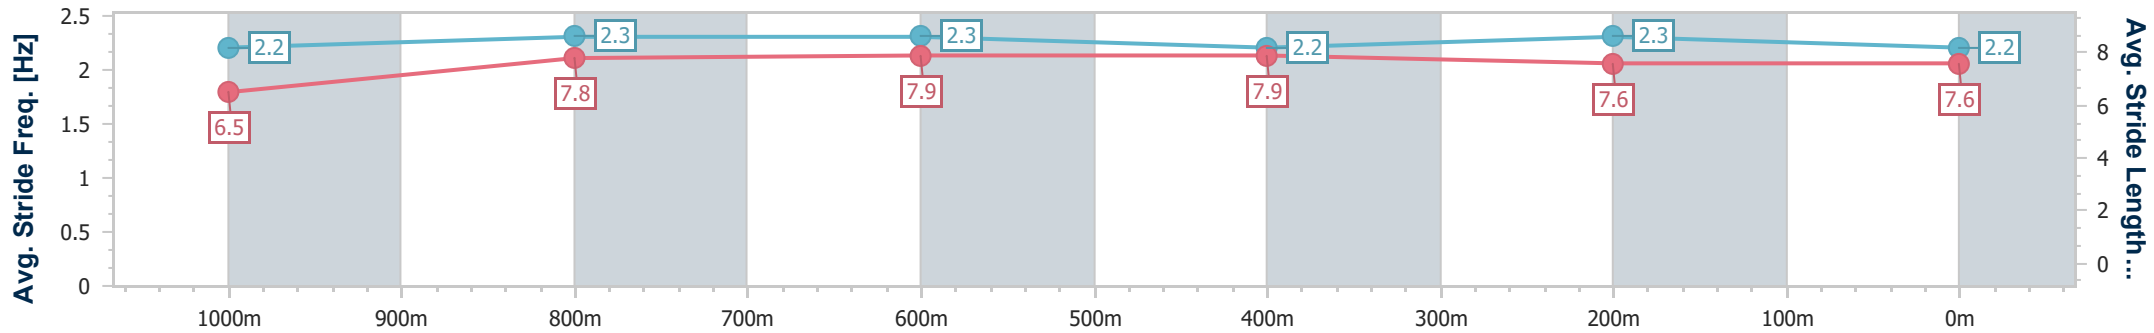

- [ ] Ranking at each section and finish
- .-.- No data available at this section
- NA No data available

Horse/Jockey Name	Rising Star
Final Rank	8
Fastest Section Time (Section)	0:10.97 (1000m)
Top Speed [km/h] (Section)	67.2 (1000m)
Race State	Finished

### Ipswich QLD Professional

Race 6: SCHWEPPE'S BENCHMARK 65 Handicap - 1200m

09 November 2022 - 16:13

Track Rating: Soft 5, Weather: Fine, Rail Position: +6m Entire

Section	Overall	1000m	800m	600m	400m	200m
Section Times	1:10.68 [8] (0:13.97)	0:56.71 [5] (0:10.97)	0:45.74 [6] (0:10.97)	0:34.77 [5] (0:11.33)	0:23.44 [6] (0:11.66)	0:11.78 [7]
Average Speed [km/h]	51.6	65.6	65.0	63.6	62.4	61.1
Top Speed [km/h]	65.4	67.2	66.6	64.2	64.3	63.8
Avg. Dist. to Rail [m]	6.4	1.2	2.3	1.0	3.7	5.8
Avg. Stride Freq. [Hz]	2.2	2.3	2.3	2.2	2.3	2.2
Avg. Stride Length [m]	6.5	7.8	7.9	7.9	7.6	7.6

- [ ] Ranking at each section and finish
- .-.- No data available at this section
- NA No data available