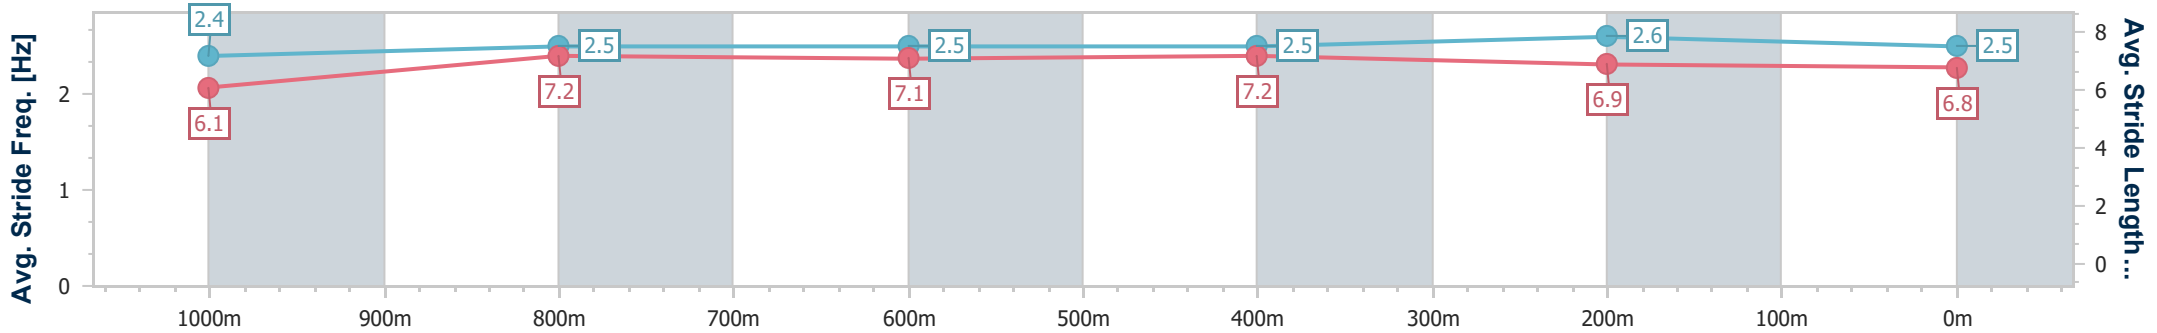

Section	Overall	1000m	800m	600m	400m	200m
Section Times	1:10.06 [1] (0:13.72)	0:56.34 [1] (0:10.85)	0:45.49 [2] (0:11.14)	0:34.35 [1] (0:11.32)	0:23.03 [1] (0:11.32)	0:11.71 [1] (0:11.71)
Average Speed [km/h]	52.6	66.0	64.2	63.6	64.0	61.4
Top Speed [km/h]	67.0	67.0	65.0	64.4	64.8	63.1
Avg. Dist. to Rail [m]	4.5	1.5	1.9	0.7	2.1	2.2
Avg. Stride Freq. [Hz]	2.4	2.5	2.5	2.5	2.6	2.5
Avg. Stride Length [m]	6.1	7.2	7.1	7.2	6.9	6.8