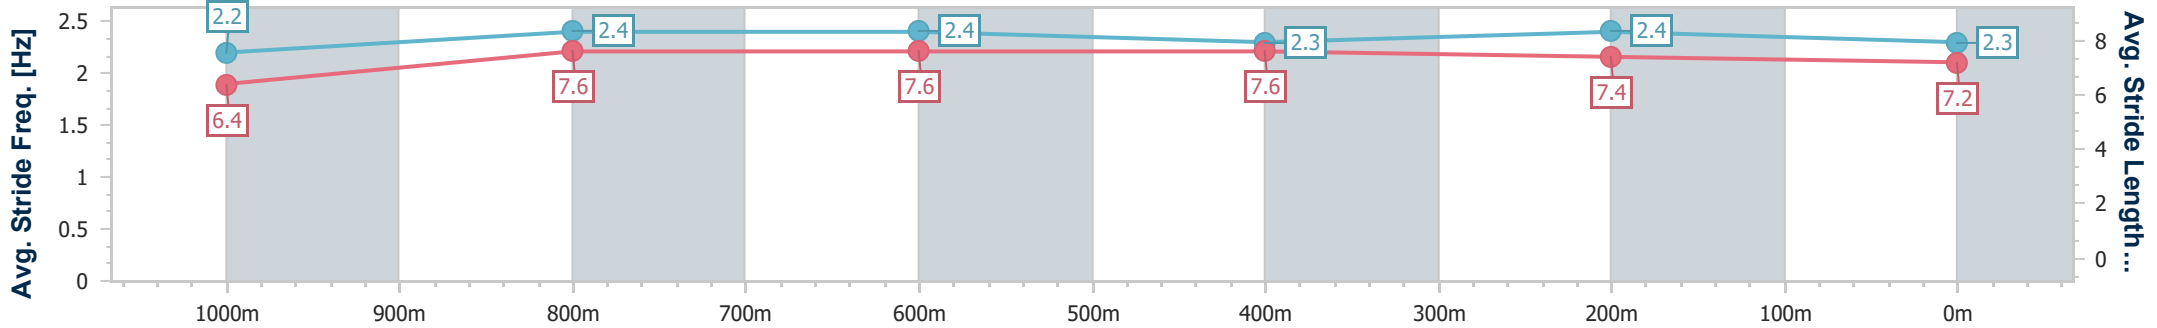

Horse/Jockey Name	In The Blink
Final Rank	4
Fastest Section Time (Section)	0:10.86 (1000m)
Top Speed [km/h] (Section)	66.6 (1000m)
Race State	Finished

Ipswich QLD Professional
Race 6: SCHWEPPE'S BENCHMARK 65 Handicap - 1200m
09 November 2022 - 16:13
Track Rating: Soft 5, Weather: Fine, Rail Position: +6m Entire

Section	Overall	1000m	800m	600m	400m	200m
Section Times	1:10.42 [4] (0:14.11)	0:56.31 [6] (0:10.86)	0:45.45 [5] (0:11.09)	0:34.36 [6] (0:11.30)	0:23.06 [5] (0:11.31)	0:11.75 [4] (0:11.75)
Average Speed [km/h]	51.1	65.9	64.3	63.5	63.7	61.2
Top Speed [km/h]	65.8	66.6	65.1	64.7	64.7	63.7
Avg. Dist. to Rail [m]	1.7	1.7	2.6	1.2	1.3	3.1
Avg. Stride Freq. [Hz]	2.2	2.4	2.4	2.3	2.4	2.3
Avg. Stride Length [m]	6.4	7.6	7.6	7.6	7.4	7.2

- [ ] Ranking at each section and finish
- -.-.- No data available at this section
- NA No data available