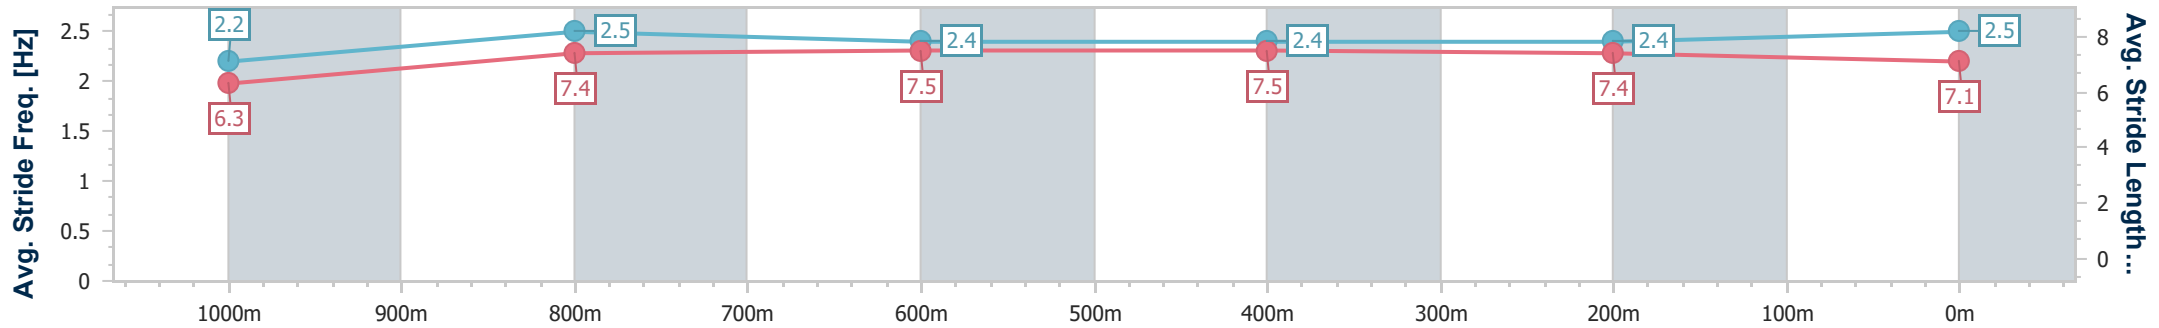

### Ipswich QLD Professional

Race 6: SCHWEPPE'S BENCHMARK 65 Handicap - 1200m

09 November 2022 - 16:13

Track Rating: Soft 5, Weather: Fine, Rail Position: +6m Entire

Section	Overall	1000m	800m	600m	400m	200m
Section Times	1:10.22 [2] (0:14.36)	0:55.86 [8] (0:10.90)	0:44.96 [8] (0:11.07)	0:33.89 [8] (0:11.30)	0:22.59 [8] (0:11.25)	0:11.34 [6]
Average Speed [km/h]	50.2	66.0	64.5	63.4	64.2	63.5
Top Speed [km/h]	66.5	66.7	65.8	64.6	65.4	64.6
Avg. Dist. to Rail [m]	3.6	0.7	2.4	1.4	1.3	5.7
Avg. Stride Freq. [Hz]	2.2	2.5	2.4	2.4	2.4	2.5
Avg. Stride Length [m]	6.3	7.4	7.5	7.5	7.4	7.1