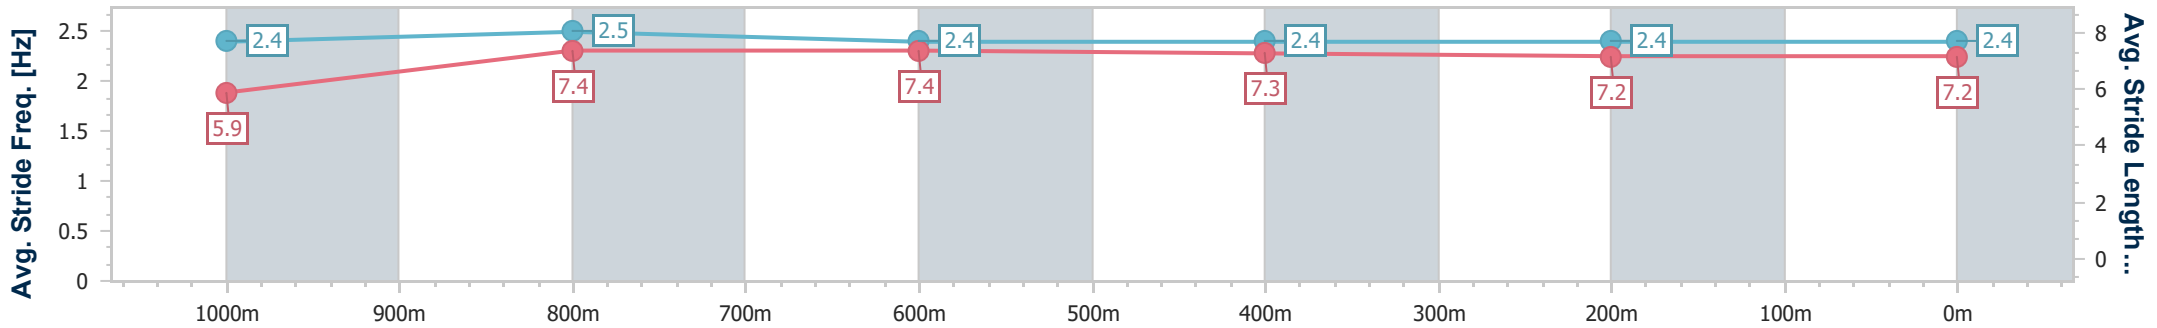

Ipswich QLD Professional

Race 6: SCHWEPPE'S BENCHMARK 65 Handicap - 1200m

09 November 2022 - 16:13

Track Rating: Soft 5, Weather: Fine, Rail Position: +6m Entire

Section	Overall	1000m	800m	600m	400m	200m
Section Times	1:10.65 [6] (0:14.19)	0:56.46 [7] (0:10.85)	0:45.61 [7] (0:11.15)	0:34.46 [7] (0:11.40)	0:23.06 [7] (0:11.48)	0:11.58 [8] (0:11.58)
Average Speed [km/h]	50.8	65.8	63.5	62.9	62.8	62.2
Top Speed [km/h]	66.4	66.7	65.8	63.6	63.8	64.1
Avg. Dist. to Rail [m]	0.9	3.6	3.6	1.5	0.7	1.6
Avg. Stride Freq. [Hz]	2.4	2.5	2.4	2.4	2.4	2.4
Avg. Stride Length [m]	5.9	7.4	7.4	7.3	7.2	7.2