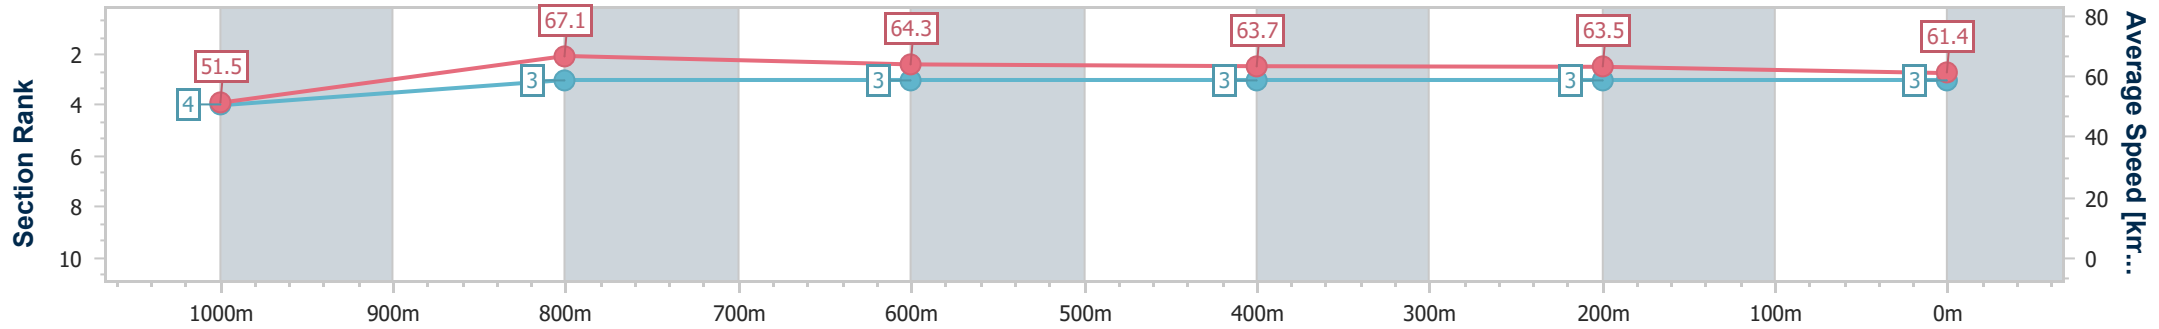

### Ipswich QLD Professional

Race 6: SCHWEPPE'S BENCHMARK 65 Handicap - 1200m

09 November 2022 - 16:13

Track Rating: Soft 5, Weather: Fine, Rail Position: +6m Entire

Section	Overall	1000m	800m	600m	400m	200m
Section Times	1:10.37 [3] (0:13.97)	0:56.40 [4] (0:10.72)	0:45.68 [3] (0:11.13)	0:34.55 [3] (0:11.36)	0:23.19 [3] (0:11.45)	0:11.74 [3] (0:11.74)
Average Speed [km/h]	51.5	67.1	64.3	63.7	63.5	61.4
Top Speed [km/h]	66.9	68.5	66.5	64.5	64.4	64.3
Avg. Dist. to Rail [m]	4.7	0.5	1.2	0.7	3.6	5.0
Avg. Stride Freq. [Hz]	2.4	2.5	2.4	2.4	2.4	2.4
Avg. Stride Length [m]	6.1	7.6	7.5	7.5	7.4	7.2