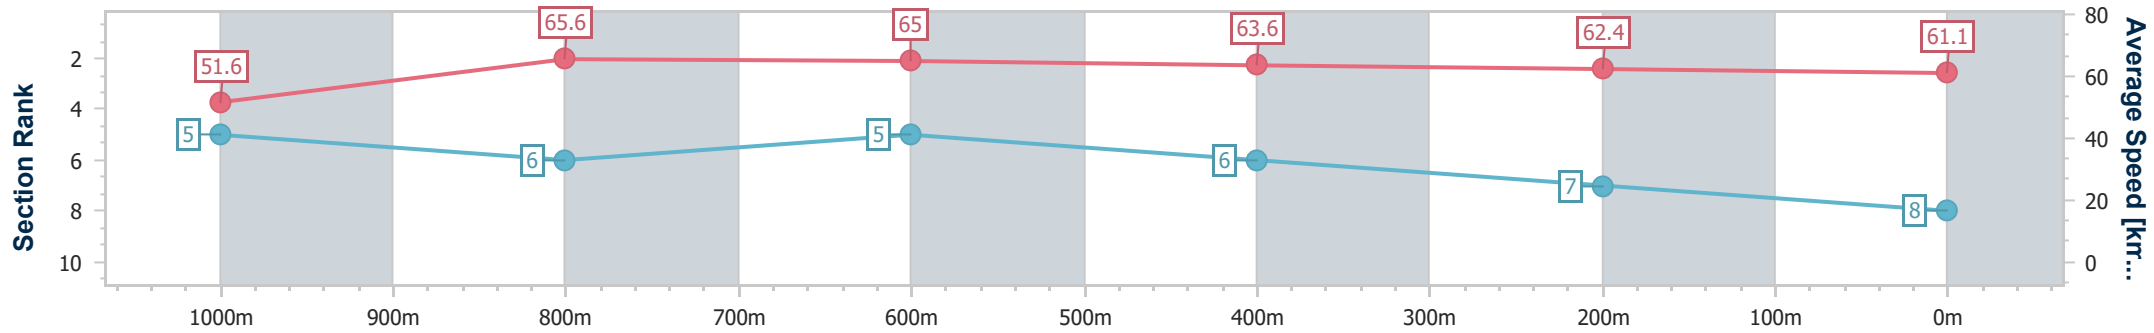

- [ ] Ranking at each section and finish
- .-.- No data available at this section
- NA No data available

Horse/Jockey Name	Rising Star
Final Rank	8
Fastest Section Time (Section)	0:10.97 (1000m)
Top Speed [km/h] (Section)	67.2 (1000m)
Race State	Finished

### Ipswich QLD Professional

Race 6: SCHWEPPE'S BENCHMARK 65 Handicap - 1200m

09 November 2022 - 16:13

Track Rating: Soft 5, Weather: Fine, Rail Position: +6m Entire

Section	Overall	1000m	800m	600m	400m	200m
Section Times	1:10.68 [8] (0:13.97)	0:56.71 [5] (0:10.97)	0:45.74 [6] (0:10.97)	0:34.77 [5] (0:11.33)	0:23.44 [6] (0:11.66)	0:11.78 [7]
Average Speed [km/h]	51.6	65.6	65.0	63.6	62.4	61.1
Top Speed [km/h]	65.4	67.2	66.6	64.2	64.3	63.8
Avg. Dist. to Rail [m]	6.4	1.2	2.3	1.0	3.7	5.8
Avg. Stride Freq. [Hz]	2.2	2.3	2.3	2.2	2.3	2.2
Avg. Stride Length [m]	6.5	7.8	7.9	7.9	7.6	7.6

- [ ] Ranking at each section and finish
- .-.- No data available at this section
- NA No data available