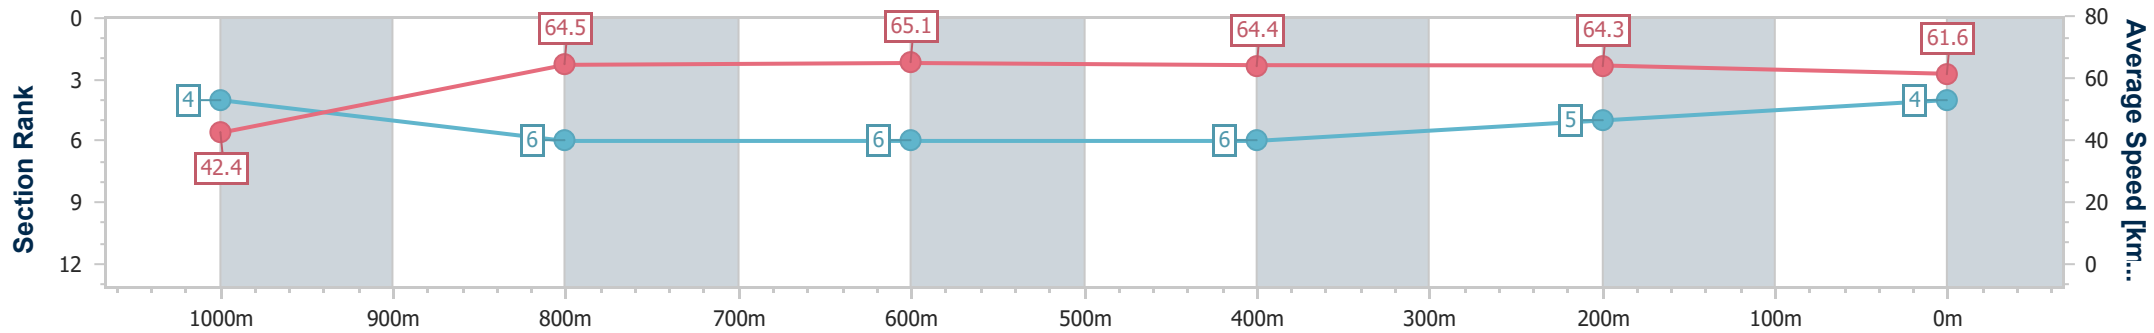

Horse/Jockey Name	Sizzling River
Final Rank	4
Fastest Section Time (Section)	0:08.53 (Overall)
Top Speed [km/h] (Section)	66.3 (800m)
Race State	Finished

Ipswich QLD Professional
Race 8: NEOREALISM AT GRANDVIEW Class 1 Handicap - 1100m

03 November 2022 - 17:23

Track Rating: Good 4, Weather: Fine, Rail Position: +3m Entire Course

Section	Overall	1000m	800m	600m	400m	200m
Section Times	1:04.84 [4] (0:08.53)	0:56.31 [4] (0:11.13)	0:45.18 [6] (0:11.00)	0:34.18 [6] (0:11.20)	0:22.98 [6] (0:11.28)	0:11.70 [5] (0:11.70)
Average Speed [km/h]	42.4	64.5	65.1	64.4	64.3	61.6
Top Speed [km/h]	62.8	66.1	66.3	65.1	65.0	63.6
Avg. Dist. to Rail [m]	3.7	0.6	1.2	0.7	2.7	5.5
Avg. Stride Freq. [Hz]	2.2	2.4	2.4	2.3	2.4	2.3
Avg. Stride Length [m]	5.4	7.6	7.7	7.7	7.5	7.3

- [ ] Ranking at each section and finish
- -.-.- No data available at this section
- NA No data available