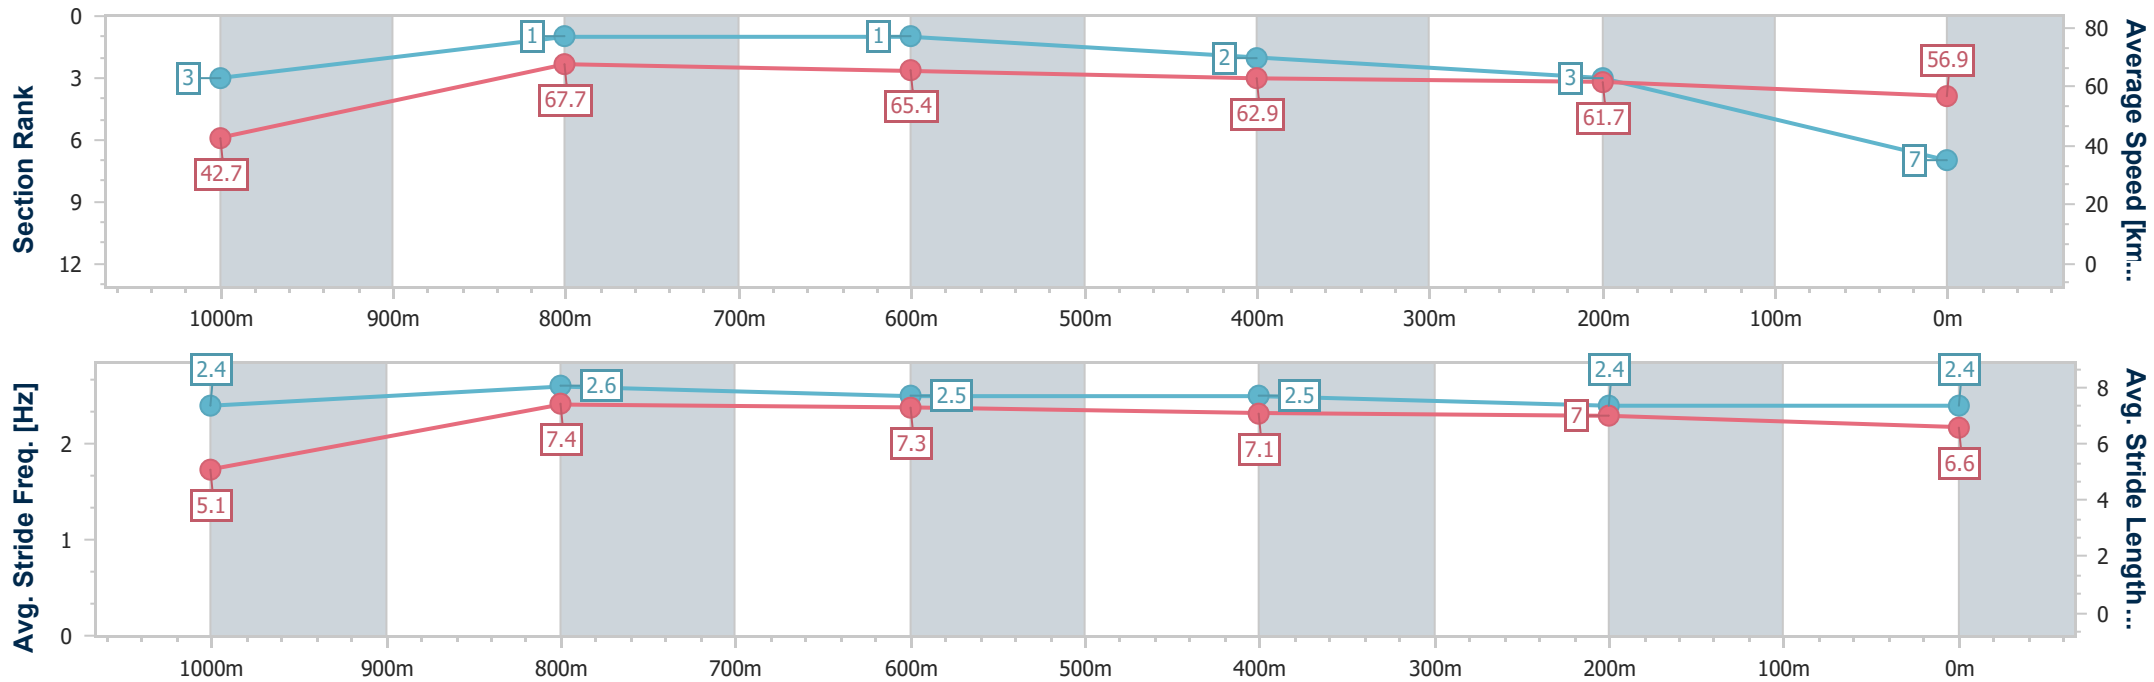

Ipswich QLD Professional  
 Race 8: NEOREALISM AT GRANDVIEW Class 1 Handicap - 1100m

03 November 2022 - 17:23

Track Rating: Good 4, Weather: Fine, Rail Position: +3m Entire Course

Section	Overall	1000m	800m	600m	400m	200m
Section Times	1:05.57 [6] (0:08.36)	0:57.21 [1] (0:10.76)	0:46.45 [2] (0:10.95)	0:35.50 [3] (0:11.45)	0:24.05 [4] (0:11.73)	0:12.32 [6] (0:12.32)
Average Speed [km/h]	43.1	66.8	65.3	62.6	61.5	58.4
Top Speed [km/h]	65.3	68.0	66.7	63.8	62.7	60.7
Avg. Dist. to Rail [m]	5.8	1.1	1.7	0.9	1.2	3.9
Avg. Stride Freq. [Hz]	2.3	2.5	2.4	2.4	2.3	2.3
Avg. Stride Length [m]	5.3	7.5	7.4	7.4	7.4	7.1

- [ ] Ranking at each section and finish
- .-.- No data available at this section
- NA No data available

Horse/Jockey Name	Penny Stocks
Final Rank	7
Fastest Section Time (Section)	0:08.44 (Overall)
Top Speed [km/h] (Section)	69.5 (1000m)
Race State	Finished

Ipswich QLD Professional  
 Race 8: NEOREALISM AT GRANDVIEW Class 1 Handicap - 1100m

03 November 2022 - 17:23

Track Rating: Good 4, Weather: Fine, Rail Position: +3m Entire Course

Section	Overall	1000m	800m	600m	400m	200m								
Section Times	1:05.71 [7] (0:08.44)	0:57.27 [3] (0:10.56)	0:46.71 [1] (0:10.92)	0:35.79 [1] (0:11.42)	0:24.37 [2] (0:11.70)	0:12.67 [3] (0:12.67)								
Average Speed [km/h]	42.7	67.7	65.4	62.9	61.7	56.9								
Top Speed [km/h]	67.1	69.5	66.6	64.4	62.6	61.0								
Avg. Dist. to Rail [m]	2.6	3.2	1.9	0.3	1.2	2.3								
Avg. Stride Freq. [Hz]	2.4	2.6	2.5	2.5	2.4	2.4								
Avg. Stride Length [m]	5.1	7.4	7.3	7.1	7.0	6.6								

- [ ] Ranking at each section and finish
- .-.- No data available at this section
- NA No data available