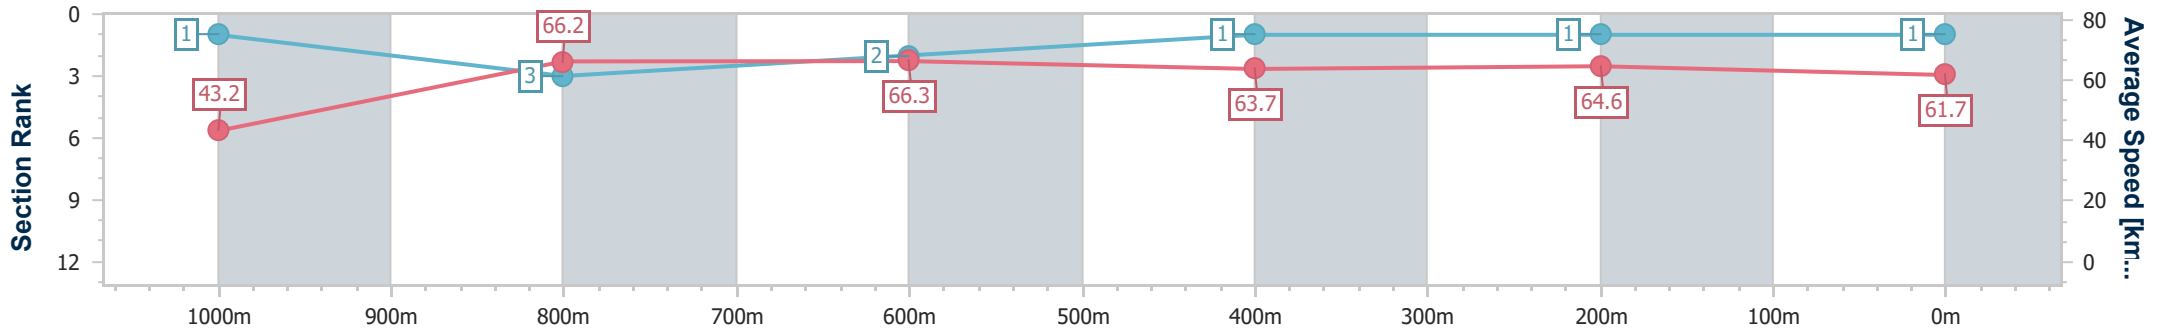

Ipswich QLD Professional  
Race 8: NEOREALISM AT GRANDVIEW Class 1 Handicap - 1100m

03 November 2022 - 17:23

Track Rating: Good 4, Weather: Fine, Rail Position: +3m Entire Course

Section	Overall	1000m	800m	600m	400m	200m
Section Times	1:04.12 [1] (0:08.37)	0:55.75 [1] (0:10.80)	0:44.95 [3] (0:10.77)	0:34.18 [2] (0:11.30)	0:22.88 [1] (0:11.21)	0:11.67 [1] (0:11.67)
Average Speed [km/h]	43.2	66.2	66.3	63.7	64.6	61.7
Top Speed [km/h]	64.9	67.1	67.7	64.9	65.3	65.2
Avg. Dist. to Rail [m]	5.6	2.4	2.2	0.7	2.4	3.0
Avg. Stride Freq. [Hz]	2.4	2.5	2.5	2.4	2.5	2.4
Avg. Stride Length [m]	5.1	7.3	7.5	7.4	7.3	7.1