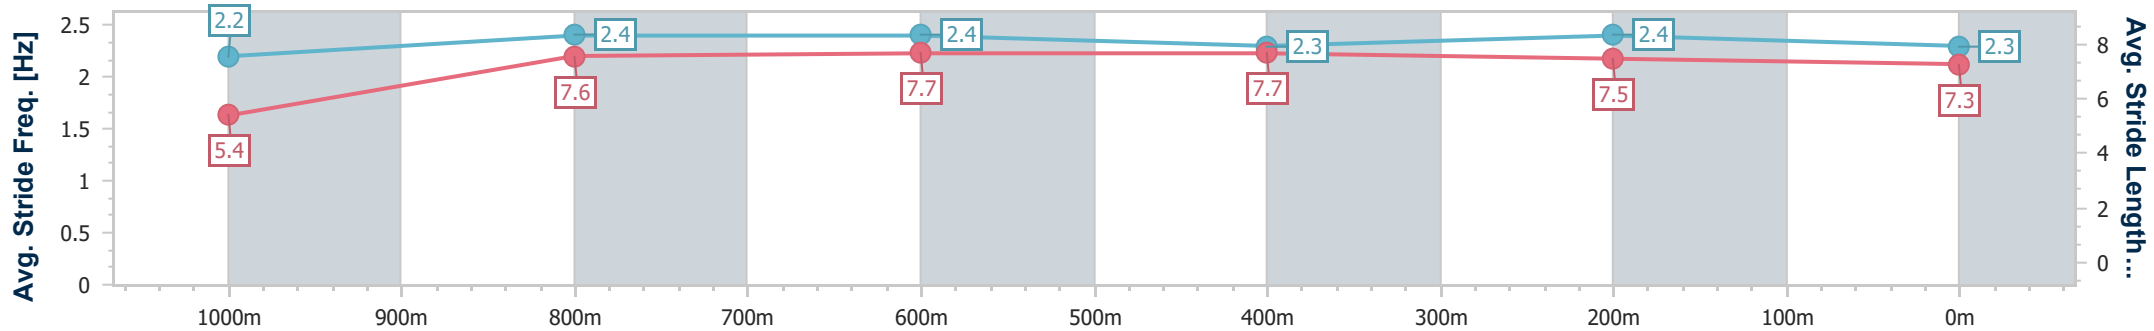

Horse/Jockey Name	Sizzling River
Final Rank	4
Fastest Section Time (Section)	0:08.53 (Overall)
Top Speed [km/h] (Section)	66.3 (800m)
Race State	Finished

Ipswich QLD Professional
Race 8: NEOREALISM AT GRANDVIEW Class 1 Handicap - 1100m

03 November 2022 - 17:23

Track Rating: Good 4, Weather: Fine, Rail Position: +3m Entire Course

Section	Overall	1000m	800m	600m	400m	200m
Section Times	1:04.84 [4] (0:08.53)	0:56.31 [4] (0:11.13)	0:45.18 [6] (0:11.00)	0:34.18 [6] (0:11.20)	0:22.98 [6] (0:11.28)	0:11.70 [5] (0:11.70)
Average Speed [km/h]	42.4	64.5	65.1	64.4	64.3	61.6
Top Speed [km/h]	62.8	66.1	66.3	65.1	65.0	63.6
Avg. Dist. to Rail [m]	3.7	0.6	1.2	0.7	2.7	5.5
Avg. Stride Freq. [Hz]	2.2	2.4	2.4	2.3	2.4	2.3
Avg. Stride Length [m]	5.4	7.6	7.7	7.7	7.5	7.3

- [ ] Ranking at each section and finish
- -.-.- No data available at this section
- NA No data available