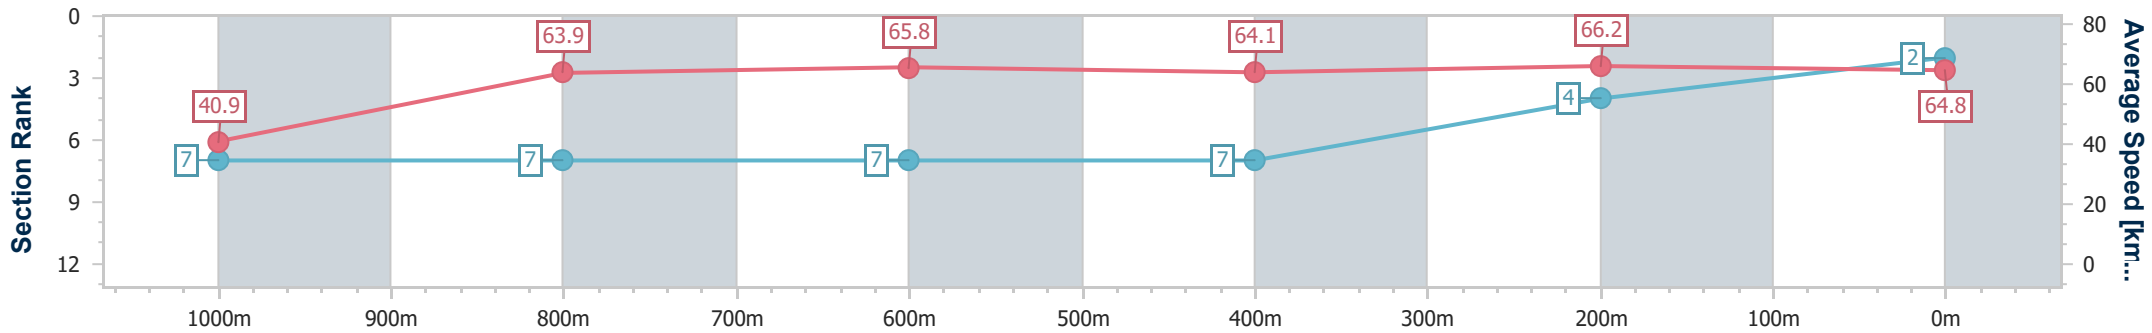

Ipswich QLD Professional  
Race 8: NEOREALISM AT GRANDVIEW Class 1 Handicap - 1100m

03 November 2022 - 17:23

Track Rating: Good 4, Weather: Fine, Rail Position: +3m Entire Course

Section	Overall	1000m	800m	600m	400m	200m								
Section Times	1:04.17 [2] (0:08.81)	0:55.36 [7] (0:11.25)	0:44.11 [7] (0:10.80)	0:33.31 [7] (0:11.26)	0:22.05 [7] (0:10.95)	0:11.10 [4] (0:11.10)								
Average Speed [km/h]	40.9	63.9	65.8	64.1	66.2	64.8								
Top Speed [km/h]	61.2	66.5	66.6	65.7	68.4	67.2								
Avg. Dist. to Rail [m]	9.2	2.0	2.9	0.8	3.1	6.4								
Avg. Stride Freq. [Hz]	2.1	2.3	2.3	2.3	2.4	2.3								
Avg. Stride Length [m]	5.5	7.7	7.9	7.8	7.7	7.7								