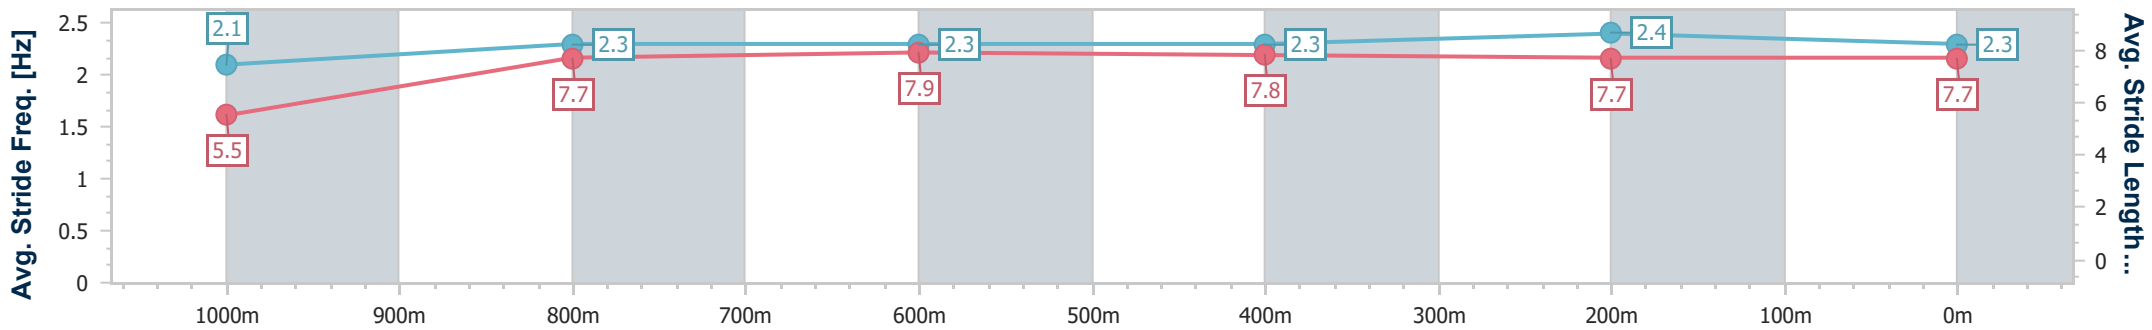

Ipswich QLD Professional  
Race 8: NEOREALISM AT GRANDVIEW Class 1 Handicap - 1100m

03 November 2022 - 17:23

Track Rating: Good 4, Weather: Fine, Rail Position: +3m Entire Course

Section	Overall	1000m	800m	600m	400m	200m								
Section Times	1:04.17 [2] (0:08.81)	0:55.36 [7] (0:11.25)	0:44.11 [7] (0:10.80)	0:33.31 [7] (0:11.26)	0:22.05 [7] (0:10.95)	0:11.10 [4] (0:11.10)								
Average Speed [km/h]	40.9	63.9	65.8	64.1	66.2	64.8								
Top Speed [km/h]	61.2	66.5	66.6	65.7	68.4	67.2								
Avg. Dist. to Rail [m]	9.2	2.0	2.9	0.8	3.1	6.4								
Avg. Stride Freq. [Hz]	2.1	2.3	2.3	2.3	2.4	2.3								
Avg. Stride Length [m]	5.5	7.7	7.9	7.8	7.7	7.7								