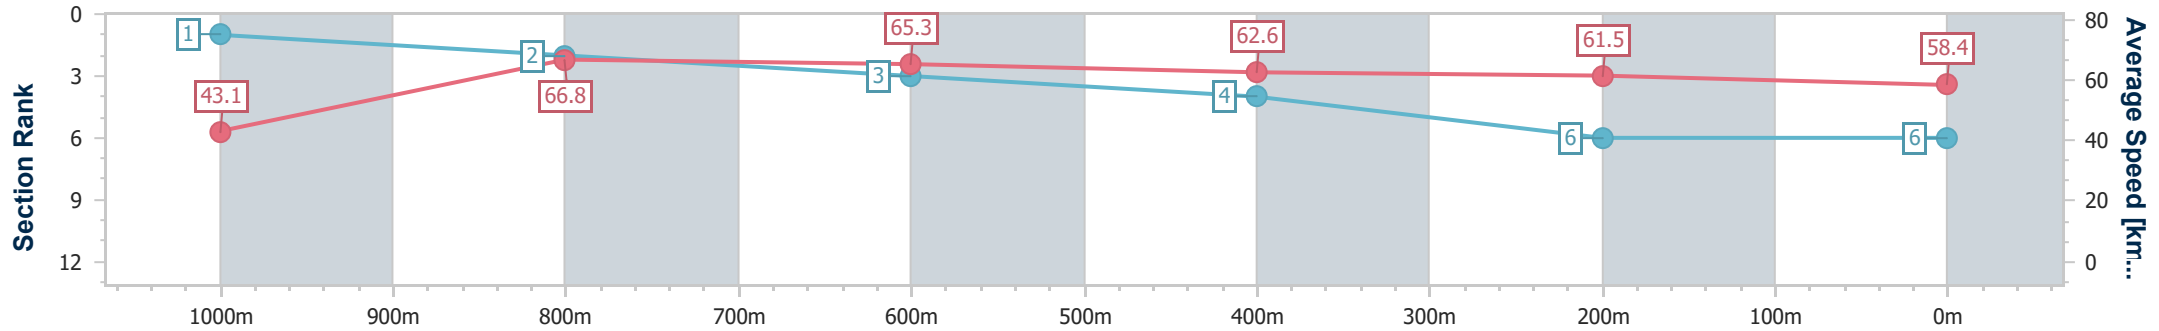

- [ ] Ranking at each section and finish
- .-.- No data available at this section
- NA No data available

Horse/Jockey Name	Sassenay
Final Rank	6
Fastest Section Time (Section)	0:08.36 (Overall)
Top Speed [km/h] (Section)	68.0 (1000m)
Race State	Finished

Ipswich QLD Professional  
 Race 8: NEOREALISM AT GRANDVIEW Class 1 Handicap - 1100m

03 November 2022 - 17:23

Track Rating: Good 4, Weather: Fine, Rail Position: +3m Entire Course

Section	Overall	1000m	800m	600m	400m	200m
Section Times	1:05.57 [6] (0:08.36)	0:57.21 [1] (0:10.76)	0:46.45 [2] (0:10.95)	0:35.50 [3] (0:11.45)	0:24.05 [4] (0:11.73)	0:12.32 [6] (0:12.32)
Average Speed [km/h]	43.1	66.8	65.3	62.6	61.5	58.4
Top Speed [km/h]	65.3	68.0	66.7	63.8	62.7	60.7
Avg. Dist. to Rail [m]	5.8	1.1	1.7	0.9	1.2	3.9
Avg. Stride Freq. [Hz]	2.3	2.5	2.4	2.4	2.3	2.3
Avg. Stride Length [m]	5.3	7.5	7.4	7.4	7.4	7.1