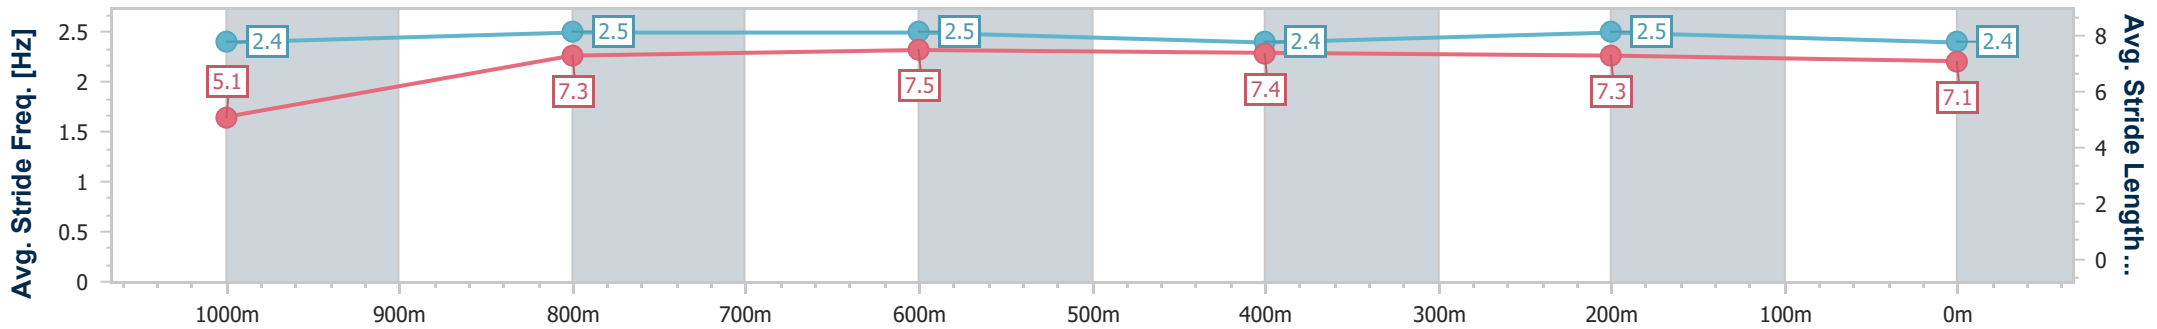

Horse/Jockey Name	Hold On Honey
Final Rank	1
Fastest Section Time (Section)	0:08.37 (Overall)
Top Speed [km/h] (Section)	67.7 (800m)
Race State	Finished

Ipswich QLD Professional
Race 8: NEOREALISM AT GRANDVIEW Class 1 Handicap - 1100m

03 November 2022 - 17:23

Track Rating: Good 4, Weather: Fine, Rail Position: +3m Entire Course

Section	Overall	1000m	800m	600m	400m	200m
Section Times	1:04.12 [1] (0:08.37)	0:55.75 [1] (0:10.80)	0:44.95 [3] (0:10.77)	0:34.18 [2] (0:11.30)	0:22.88 [1] (0:11.21)	0:11.67 [1] (0:11.67)
Average Speed [km/h]	43.2	66.2	66.3	63.7	64.6	61.7
Top Speed [km/h]	64.9	67.1	67.7	64.9	65.3	65.2
Avg. Dist. to Rail [m]	5.6	2.4	2.2	0.7	2.4	3.0
Avg. Stride Freq. [Hz]	2.4	2.5	2.5	2.4	2.5	2.4
Avg. Stride Length [m]	5.1	7.3	7.5	7.4	7.3	7.1

- [ ] Ranking at each section and finish
- -.-.- No data available at this section
- NA No data available