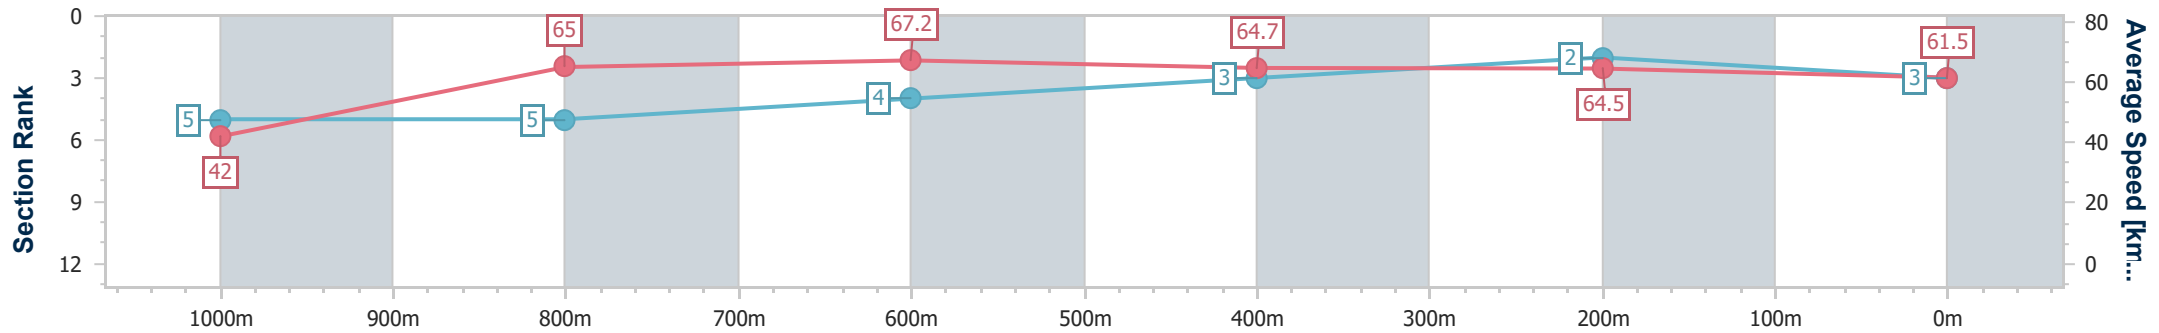

Ipswich QLD Professional  
Race 8: NEOREALISM AT GRANDVIEW Class 1 Handicap - 1100m

03 November 2022 - 17:23

Track Rating: Good 4, Weather: Fine, Rail Position: +3m Entire Course

Section	Overall	1000m	800m	600m	400m	200m
Section Times	1:04.40 [3] (0:08.61)	0:55.79 [5] (0:11.06)	0:44.73 [5] (0:10.66)	0:34.07 [4] (0:11.12)	0:22.95 [3] (0:11.25)	0:11.70 [2] (0:11.70)
Average Speed [km/h]	42.0	65.0	67.2	64.7	64.5	61.5
Top Speed [km/h]	61.3	67.8	68.0	65.9	65.2	64.3
Avg. Dist. to Rail [m]	7.9	1.4	1.6	0.5	3.0	5.1
Avg. Stride Freq. [Hz]	2.1	2.3	2.3	2.3	2.3	2.3
Avg. Stride Length [m]	5.6	8.1	8.0	7.9	7.6	7.4