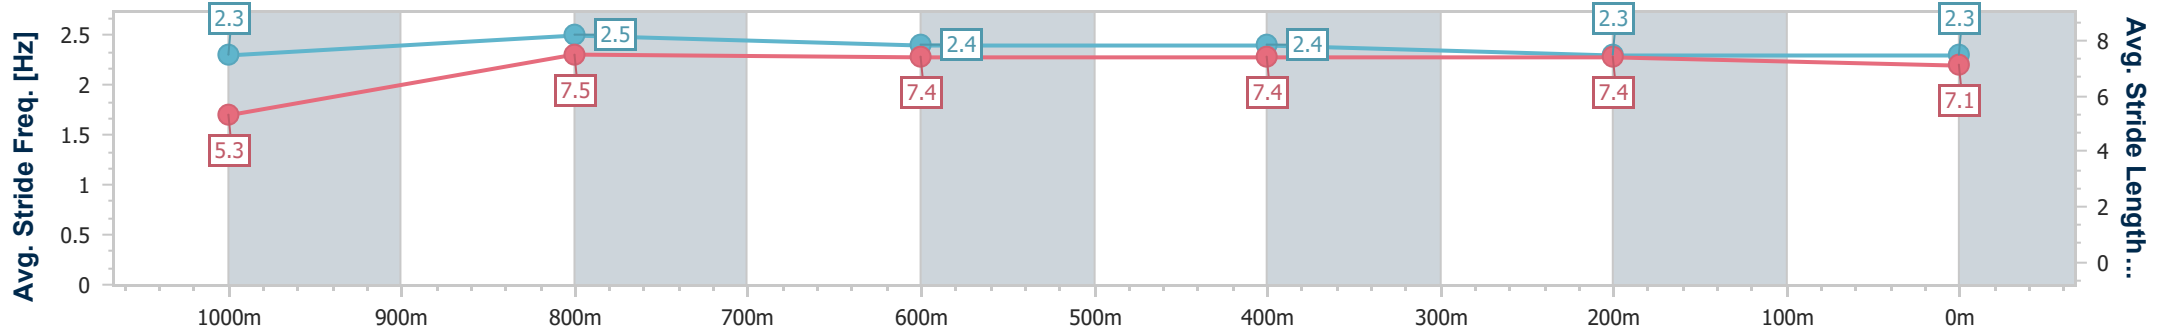

- [ ] Ranking at each section and finish
- .-.- No data available at this section
- NA No data available

Horse/Jockey Name	Sassenay
Final Rank	6
Fastest Section Time (Section)	0:08.36 (Overall)
Top Speed [km/h] (Section)	68.0 (1000m)
Race State	Finished

Ipswich QLD Professional  
 Race 8: NEOREALISM AT GRANDVIEW Class 1 Handicap - 1100m

03 November 2022 - 17:23

Track Rating: Good 4, Weather: Fine, Rail Position: +3m Entire Course

Section	Overall	1000m	800m	600m	400m	200m
Section Times	1:05.57 [6] (0:08.36)	0:57.21 [1] (0:10.76)	0:46.45 [2] (0:10.95)	0:35.50 [3] (0:11.45)	0:24.05 [4] (0:11.73)	0:12.32 [6] (0:12.32)
Average Speed [km/h]	43.1	66.8	65.3	62.6	61.5	58.4
Top Speed [km/h]	65.3	68.0	66.7	63.8	62.7	60.7
Avg. Dist. to Rail [m]	5.8	1.1	1.7	0.9	1.2	3.9
Avg. Stride Freq. [Hz]	2.3	2.5	2.4	2.4	2.3	2.3
Avg. Stride Length [m]	5.3	7.5	7.4	7.4	7.4	7.1