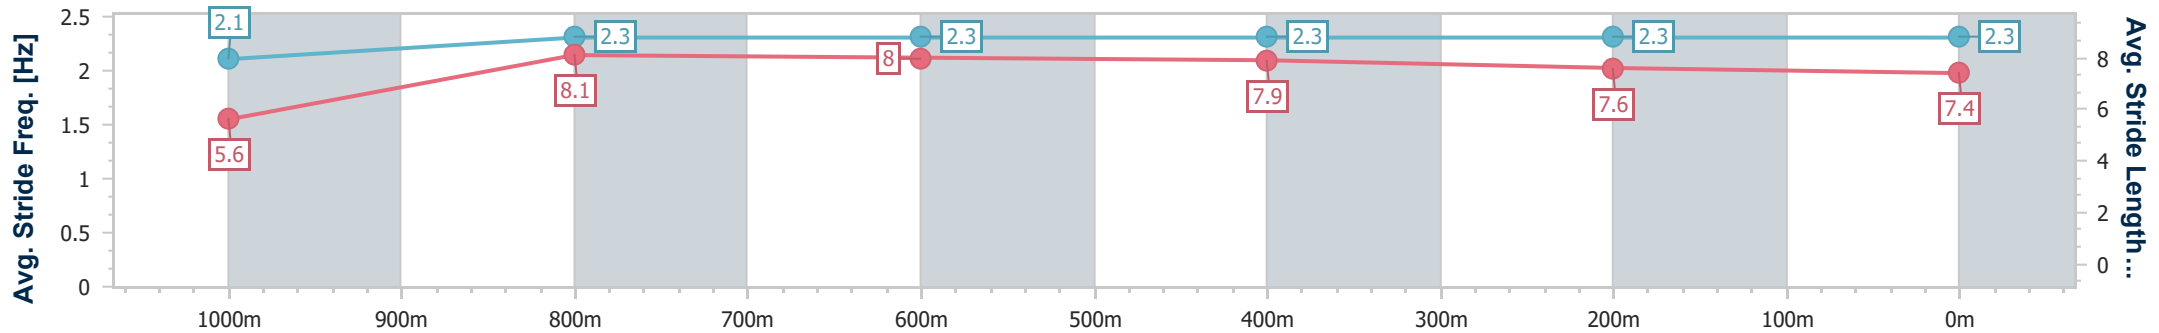

Horse/Jockey Name	Sacred Oath
Final Rank	3
Fastest Section Time (Section)	0:08.61 (Overall)
Top Speed [km/h] (Section)	68.0 (800m)
Race State	Finished

Ipswich QLD Professional
Race 8: NEOREALISM AT GRANDVIEW Class 1 Handicap - 1100m

03 November 2022 - 17:23

Track Rating: Good 4, Weather: Fine, Rail Position: +3m Entire Course

Section	Overall	1000m	800m	600m	400m	200m
Section Times	1:04.40 [3] (0:08.61)	0:55.79 [5] (0:11.06)	0:44.73 [5] (0:10.66)	0:34.07 [4] (0:11.12)	0:22.95 [3] (0:11.25)	0:11.70 [2] (0:11.70)
Average Speed [km/h]	42.0	65.0	67.2	64.7	64.5	61.5
Top Speed [km/h]	61.3	67.8	68.0	65.9	65.2	64.3
Avg. Dist. to Rail [m]	7.9	1.4	1.6	0.5	3.0	5.1
Avg. Stride Freq. [Hz]	2.1	2.3	2.3	2.3	2.3	2.3
Avg. Stride Length [m]	5.6	8.1	8.0	7.9	7.6	7.4

- [ ] Ranking at each section and finish
- -.-.- No data available at this section
- NA No data available