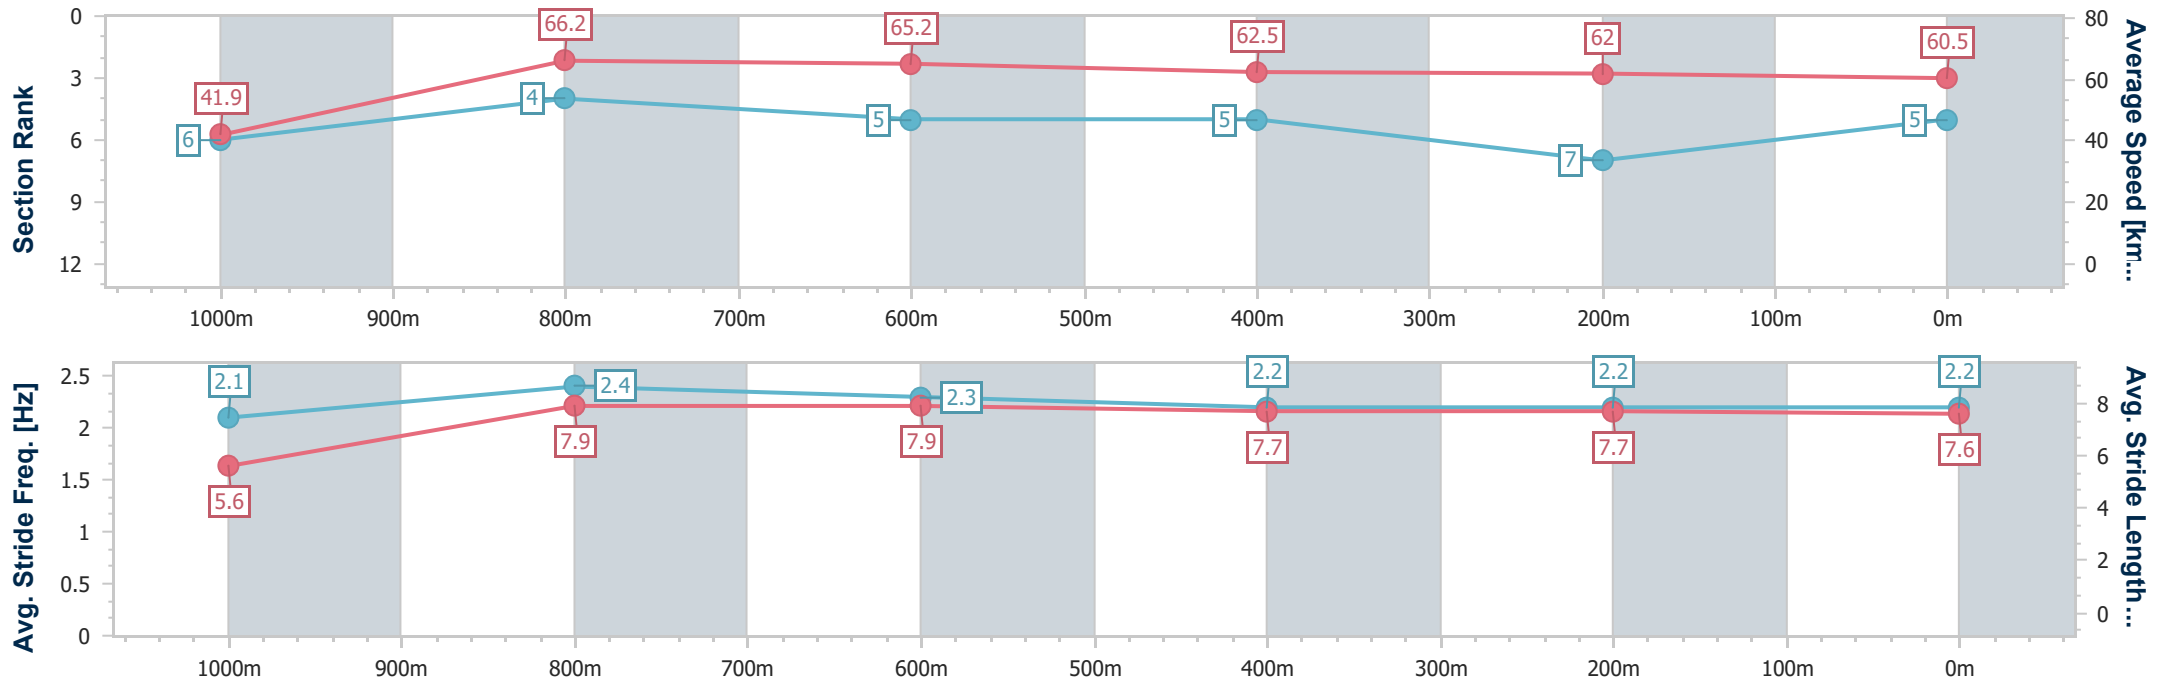

- [ ] Ranking at each section and finish
- .-.- No data available at this section
- NA No data available

Horse/Jockey Name	Alexandra Road
Final Rank	5
Fastest Section Time (Section)	0:08.62 (Overall)
Top Speed [km/h] (Section)	67.1 (1000m)
Race State	Finished

Ipswich QLD Professional  
Race 8: NEOREALISM AT GRANDVIEW Class 1 Handicap - 1100m

03 November 2022 - 17:23

Track Rating: Good 4, Weather: Fine, Rail Position: +3m Entire Course

Section	Overall	1000m	800m	600m	400m	200m								
Section Times	1:05.46 [5] (0:08.62)	0:56.84 [6] (0:10.86)	0:45.98 [4] (0:10.95)	0:35.03 [5] (0:11.51)	0:23.52 [5] (0:11.62)	0:11.90 [7] (0:11.90)								
Average Speed [km/h]	41.9	66.2	65.2	62.5	62.0	60.5								
Top Speed [km/h]	64.2	67.1	66.7	63.5	62.8	62.0								
Avg. Dist. to Rail [m]	7.8	1.4	2.0	0.2	1.0	5.0								
Avg. Stride Freq. [Hz]	2.1	2.4	2.3	2.2	2.2	2.2								
Avg. Stride Length [m]	5.6	7.9	7.9	7.7	7.7	7.6								