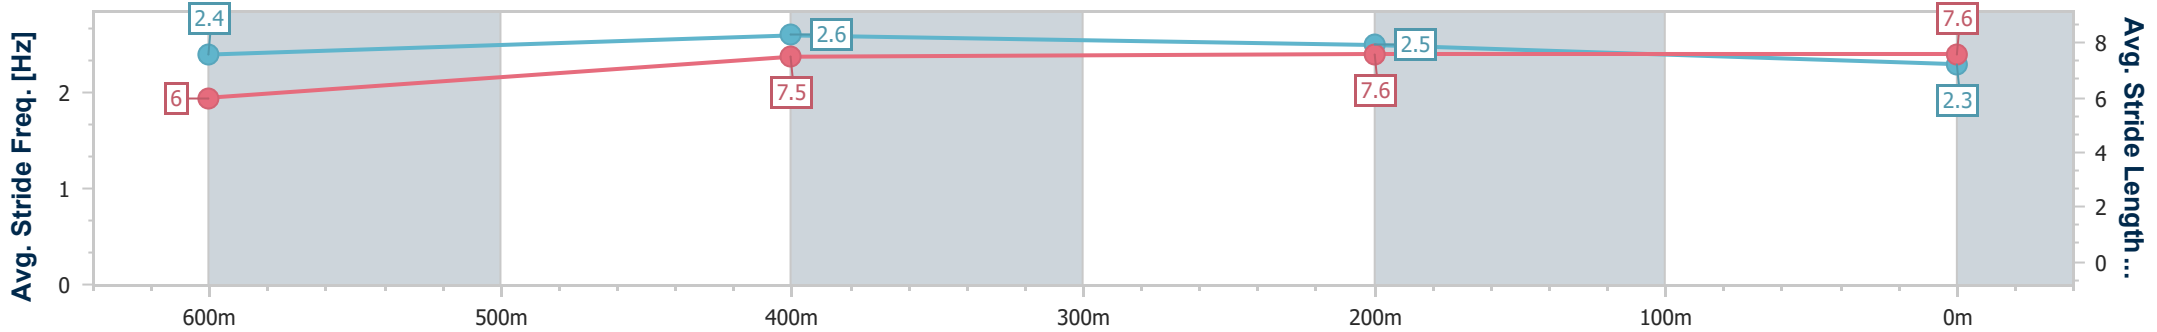

Ipswich QLD Professional

Race 7: WHITTINGTON AT GRANDVIEW 0 - 60 Handicap - 800m

03 November 2022 - 16:43

Track Rating: Good 4, Weather: Fine, Rail Position: +3m Entire Course

Section	Overall	600m	400m	200m
Section Times	0:46.49 [8] (0:13.86)	0:32.63 [9] (0:10.39)	0:22.24 [9] (0:10.70)	0:11.54 [9] (0:11.54)
Average Speed [km/h]	52.0	69.2	67.0	62.4
Top Speed [km/h]	70.5	71.1	68.3	66.0
Avg. Dist. to Rail [m]	2.6	0.9	0.7	1.7
Avg. Stride Freq. [Hz]	2.4	2.6	2.5	2.3
Avg. Stride Length [m]	6.0	7.5	7.6	7.6

- [] Ranking at each section and finish
- .-.- No data available at this section
- NA No data available

Horse/Jockey Name	Mah Precious
Final Rank	9
Fastest Section Time (Section)	0:10.09 (600m)
Top Speed [km/h] (Section)	73.1 (600m)
Race State	Finished