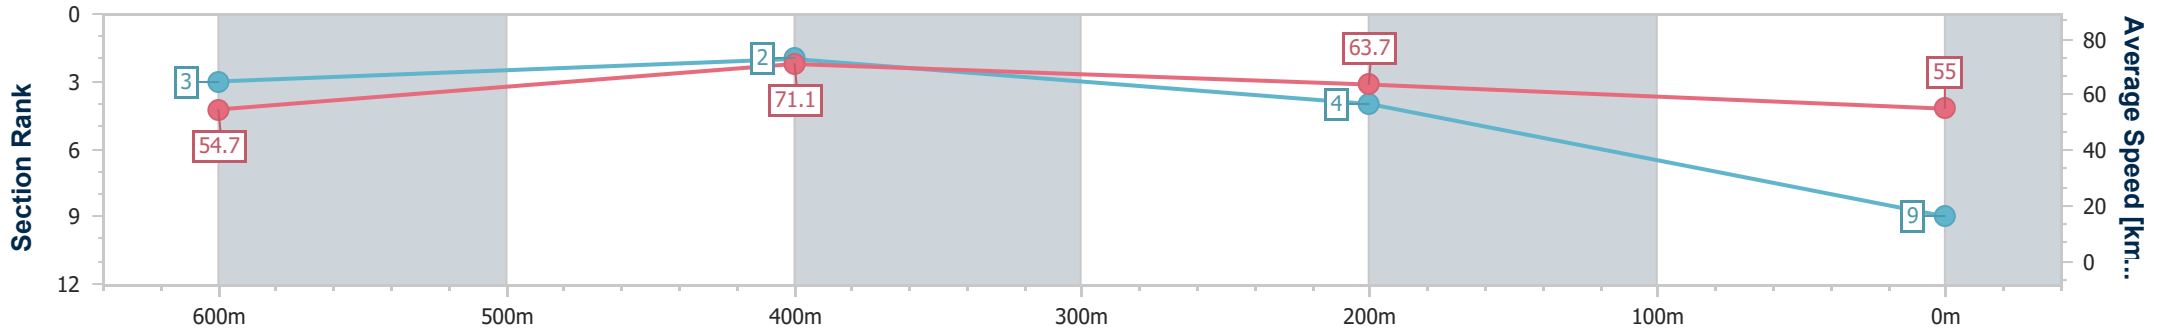

Ipswich QLD Professional

Race 7: WHITTINGTON AT GRANDVIEW 0 - 60 Handicap - 800m

03 November 2022 - 16:43

Track Rating: Good 4, Weather: Fine, Rail Position: +3m Entire Course

Section	Overall	600m	400m	200m
Section Times	0:47.59 [9] (0:13.16)	0:34.43 [3] (0:10.09)	0:24.34 [2] (0:11.24)	0:13.10 [4] (0:13.10)
Average Speed [km/h]	54.7	71.1	63.7	55.0
Top Speed [km/h]	72.3	73.1	68.2	61.9
Avg. Dist. to Rail [m]	8.6	2.2	1.0	1.8
Avg. Stride Freq. [Hz]	2.6	2.7	2.5	2.3
Avg. Stride Length [m]	5.9	7.4	7.1	6.7

- [] Ranking at each section and finish
- .-.- No data available at this section
- NA No data available