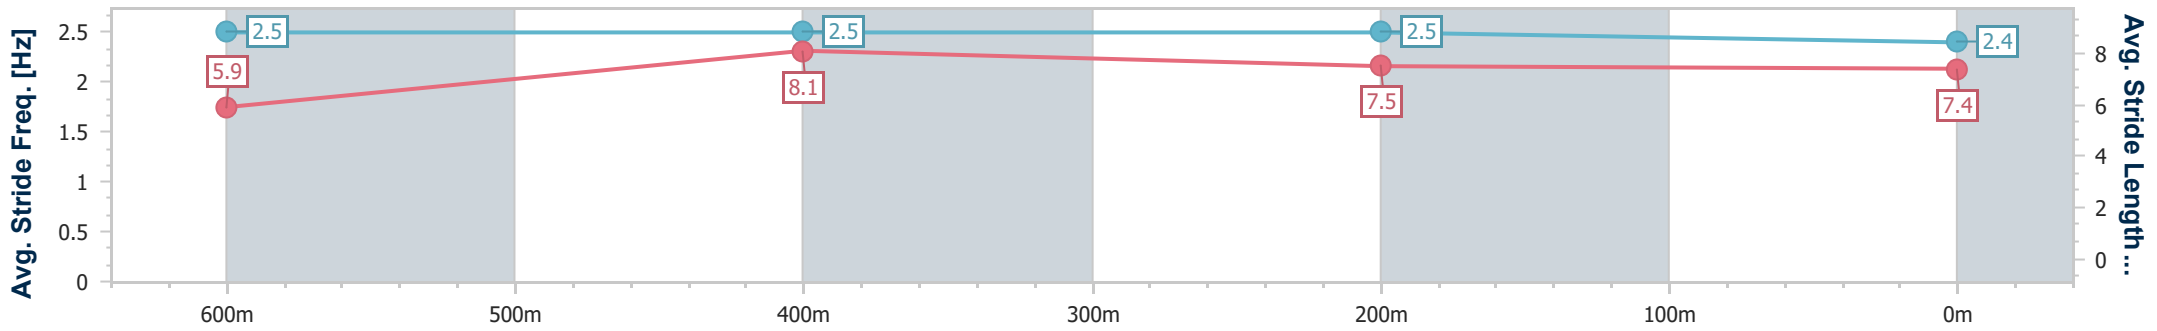

Ipswich QLD Professional

Race 7: WHITTINGTON AT GRANDVIEW 0 - 60 Handicap - 800m

03 November 2022 - 16:43

Track Rating: Good 4, Weather: Fine, Rail Position: +3m Entire Course

Section	Overall	600m	400m	200m
Section Times	0:45.97 [5] (0:13.77)	0:32.20 [8] (0:10.03)	0:22.17 [6] (0:10.68)	0:11.49 [3] (0:11.49)
Average Speed [km/h]	52.7	71.0	66.4	62.7
Top Speed [km/h]	78.2	73.7	69.9	67.1
Avg. Dist. to Rail [m]	2.5	1.8	3.8	1.2
Avg. Stride Freq. [Hz]	2.5	2.5	2.5	2.4
Avg. Stride Length [m]	5.9	8.1	7.5	7.4