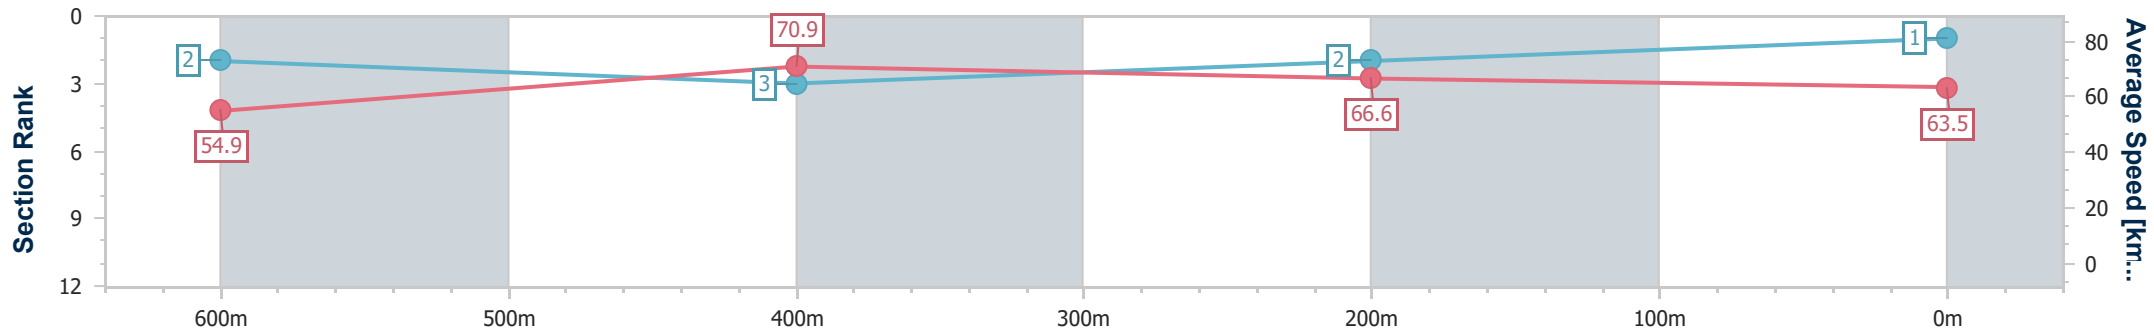

Ipswich QLD Professional

Race 7: WHITTINGTON AT GRANDVIEW 0 - 60 Handicap - 800m

03 November 2022 - 16:43

Track Rating: Good 4, Weather: Fine, Rail Position: +3m Entire Course

Section	Overall	600m	400m	200m
Section Times	0:45.58 [1] (0:13.12)	0:32.46 [2] (0:10.25)	0:22.21 [3] (0:10.87)	0:11.34 [2] (0:11.34)
Average Speed [km/h]	54.9	70.9	66.6	63.5
Top Speed [km/h]	72.9	72.3	69.1	64.7
Avg. Dist. to Rail [m]	8.8	4.1	1.6	3.6
Avg. Stride Freq. [Hz]	2.5	2.6	2.6	2.5
Avg. Stride Length [m]	6.2	7.5	7.2	7.0