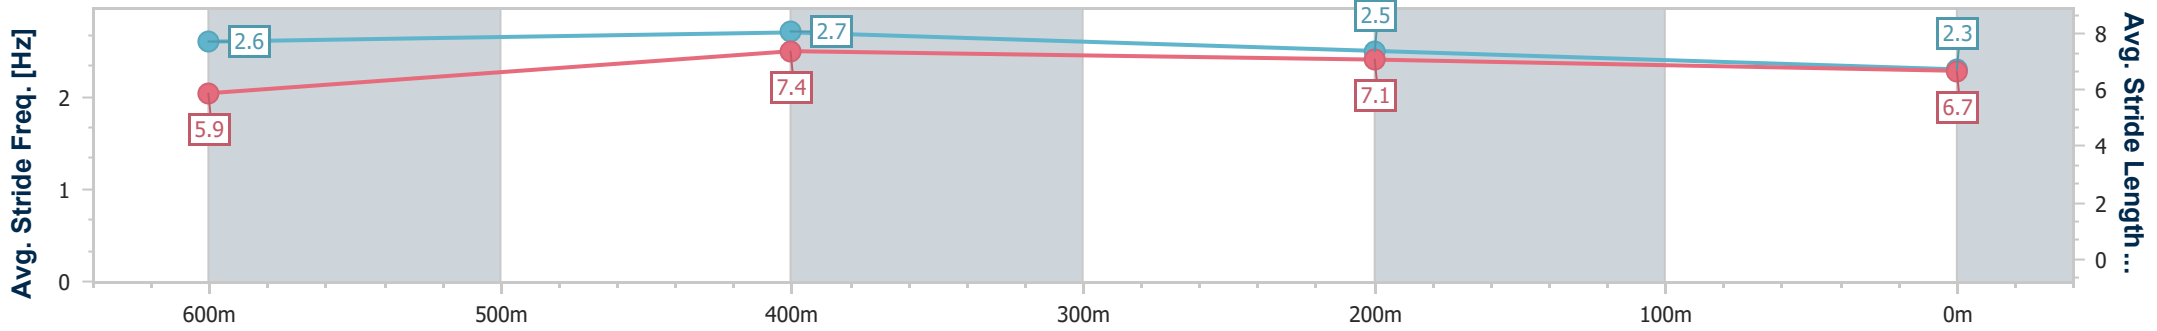

- [] Ranking at each section and finish
- .-.- No data available at this section
- NA No data available

Horse/Jockey Name	Mah Precious
Final Rank	9
Fastest Section Time (Section)	0:10.09 (600m)
Top Speed [km/h] (Section)	73.1 (600m)
Race State	Finished

Ipswich QLD Professional

Race 7: WHITTINGTON AT GRANDVIEW 0 - 60 Handicap - 800m

03 November 2022 - 16:43

Track Rating: Good 4, Weather: Fine, Rail Position: +3m Entire Course

Section	Overall	600m	400m	200m
Section Times	0:47.59 [9] (0:13.16)	0:34.43 [3] (0:10.09)	0:24.34 [2] (0:11.24)	0:13.10 [4] (0:13.10)
Average Speed [km/h]	54.7	71.1	63.7	55.0
Top Speed [km/h]	72.3	73.1	68.2	61.9
Avg. Dist. to Rail [m]	8.6	2.2	1.0	1.8
Avg. Stride Freq. [Hz]	2.6	2.7	2.5	2.3
Avg. Stride Length [m]	5.9	7.4	7.1	6.7

- [] Ranking at each section and finish
- .-.- No data available at this section
- NA No data available