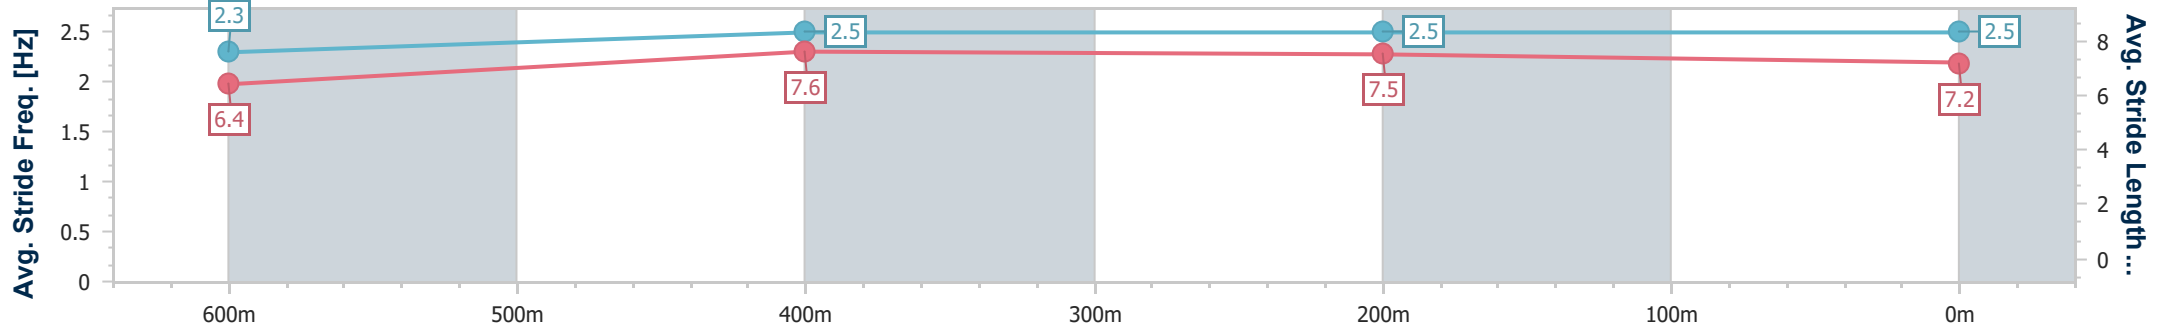

Ipswich QLD Professional

Race 7: WHITTINGTON AT GRANDVIEW 0 - 60 Handicap - 800m

03 November 2022 - 16:43

Track Rating: Good 4, Weather: Fine, Rail Position: +3m Entire Course

Section	Overall	600m	400m	200m
Section Times	0:45.67 [2] (0:13.52)	0:32.15 [6] (0:10.28)	0:21.87 [7] (0:10.67)	0:11.20 [5] (0:11.20)
Average Speed [km/h]	53.3	69.8	67.4	64.3
Top Speed [km/h]	72.0	72.3	68.1	66.7
Avg. Dist. to Rail [m]	0.8	0.7	0.7	4.2
Avg. Stride Freq. [Hz]	2.3	2.5	2.5	2.5
Avg. Stride Length [m]	6.4	7.6	7.5	7.2