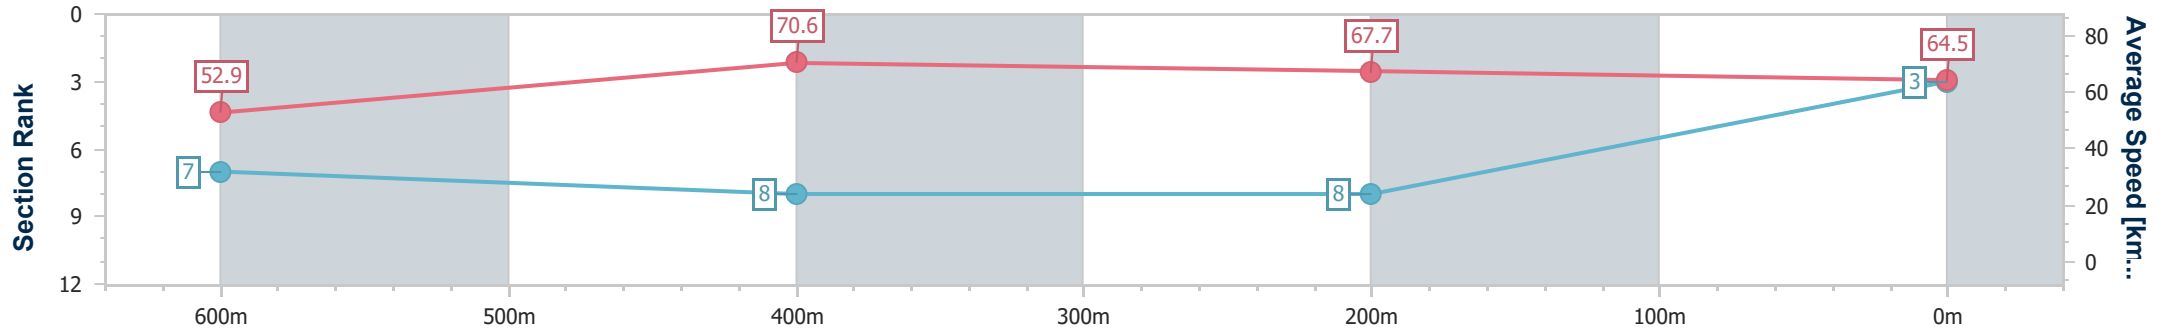

Ipswich QLD Professional

Race 7: WHITTINGTON AT GRANDVIEW 0 - 60 Handicap - 800m

03 November 2022 - 16:43

Track Rating: Good 4, Weather: Fine, Rail Position: +3m Entire Course

Section	Overall	600m	400m	200m
Section Times	0:45.78 [3] (0:13.62)	0:32.16 [7] (0:10.27)	0:21.89 [8] (0:10.74)	0:11.15 [8] (0:11.15)
Average Speed [km/h]	52.9	70.6	67.7	64.5
Top Speed [km/h]	72.5	72.5	69.3	67.1
Avg. Dist. to Rail [m]	6.0	3.0	3.3	6.0
Avg. Stride Freq. [Hz]	2.4	2.5	2.5	2.4
Avg. Stride Length [m]	6.2	7.9	7.7	7.5