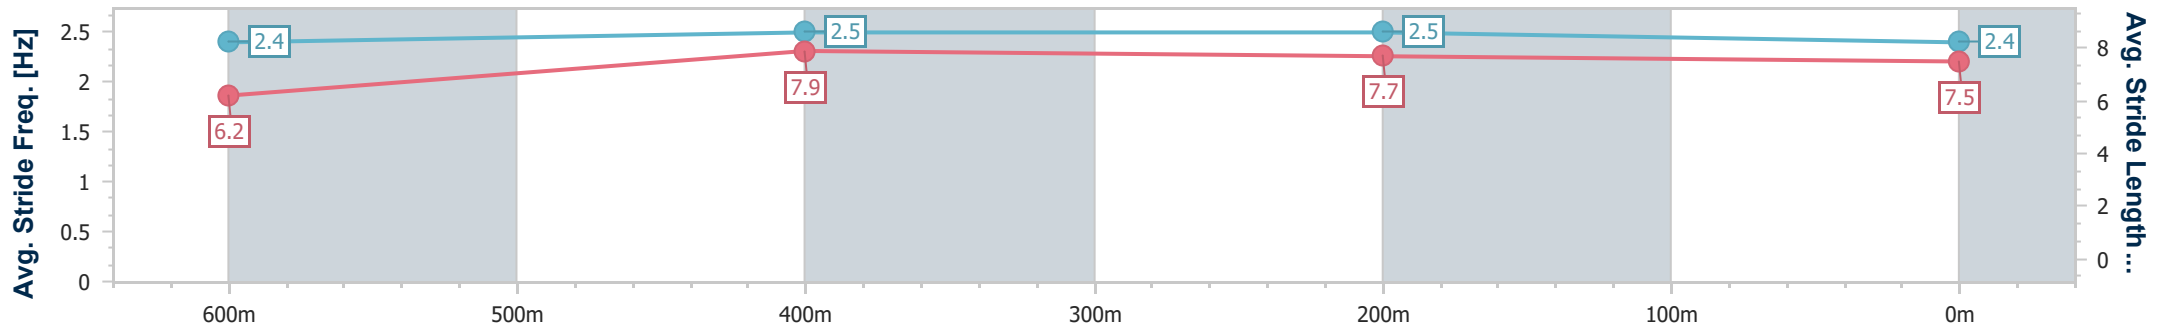

Ipswich QLD Professional

Race 7: WHITTINGTON AT GRANDVIEW 0 - 60 Handicap - 800m

03 November 2022 - 16:43

Track Rating: Good 4, Weather: Fine, Rail Position: +3m Entire Course

Section	Overall	600m	400m	200m
Section Times	0:45.78 [3] (0:13.62)	0:32.16 [7] (0:10.27)	0:21.89 [8] (0:10.74)	0:11.15 [8] (0:11.15)
Average Speed [km/h]	52.9	70.6	67.7	64.5
Top Speed [km/h]	72.5	72.5	69.3	67.1
Avg. Dist. to Rail [m]	6.0	3.0	3.3	6.0
Avg. Stride Freq. [Hz]	2.4	2.5	2.5	2.4
Avg. Stride Length [m]	6.2	7.9	7.7	7.5