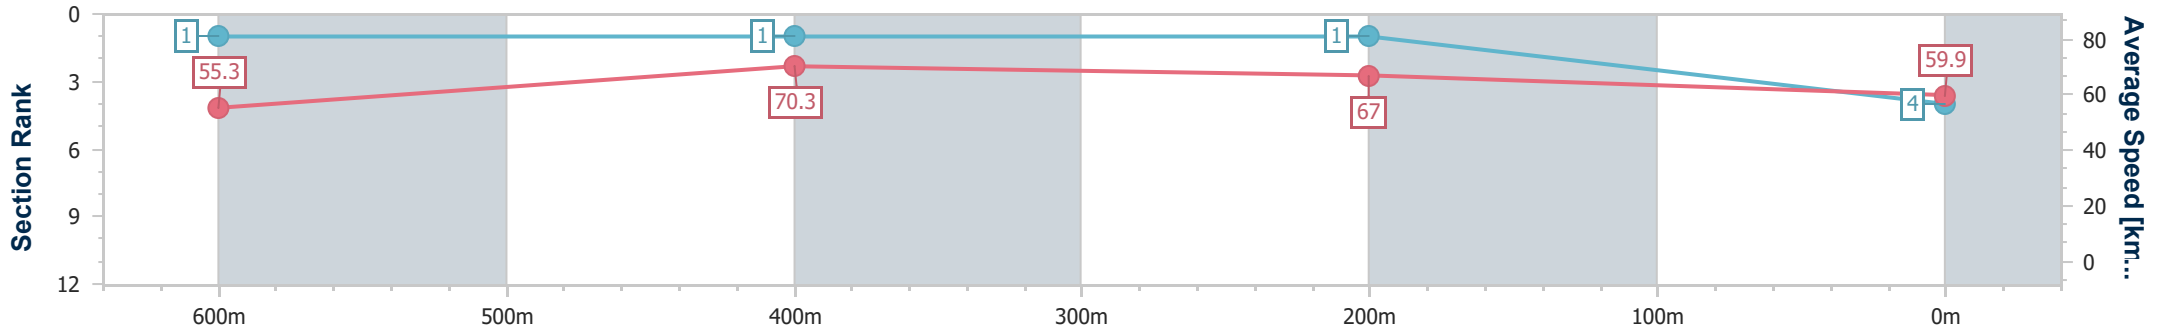

Ipswich QLD Professional

Race 7: WHITTINGTON AT GRANDVIEW 0 - 60 Handicap - 800m

03 November 2022 - 16:43

Track Rating: Good 4, Weather: Fine, Rail Position: +3m Entire Course

Section	Overall	600m	400m	200m
Section Times	0:45.92 [4] (0:13.04)	0:32.88 [1] (0:10.18)	0:22.70 [1] (0:10.68)	0:12.02 [1] (0:12.02)
Average Speed [km/h]	55.3	70.3	67.0	59.9
Top Speed [km/h]	72.7	72.9	70.3	64.6
Avg. Dist. to Rail [m]	5.2	2.0	1.1	0.1
Avg. Stride Freq. [Hz]	2.6	2.6	2.5	2.4
Avg. Stride Length [m]	6.0	7.5	7.4	7.0

- [] Ranking at each section and finish
- .-.- No data available at this section
- NA No data available

Horse/Jockey Name	Good Grab
Final Rank	5
Fastest Section Time (Section)	0:10.03 (600m)
Top Speed [km/h] (Section)	78.2 (Overall)
Race State	Finished