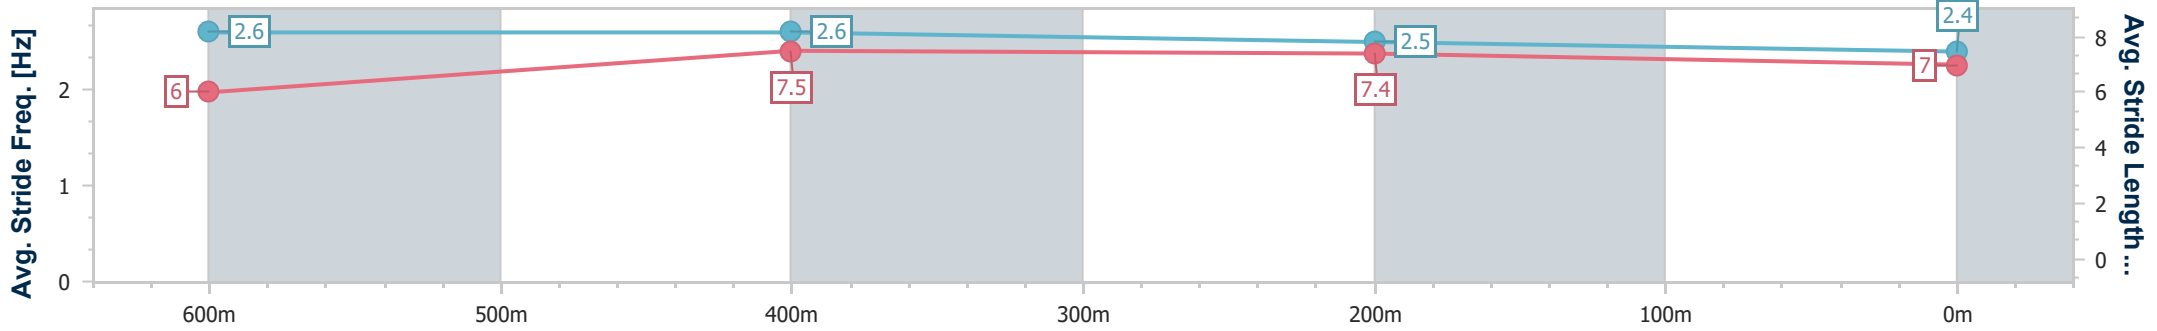

Ipswich QLD Professional

Race 7: WHITTINGTON AT GRANDVIEW 0 - 60 Handicap - 800m

03 November 2022 - 16:43

Track Rating: Good 4, Weather: Fine, Rail Position: +3m Entire Course

Section	Overall	600m	400m	200m
Section Times	0:45.92 [4] (0:13.04)	0:32.88 [1] (0:10.18)	0:22.70 [1] (0:10.68)	0:12.02 [1] (0:12.02)
Average Speed [km/h]	55.3	70.3	67.0	59.9
Top Speed [km/h]	72.7	72.9	70.3	64.6
Avg. Dist. to Rail [m]	5.2	2.0	1.1	0.1
Avg. Stride Freq. [Hz]	2.6	2.6	2.5	2.4
Avg. Stride Length [m]	6.0	7.5	7.4	7.0

- [] Ranking at each section and finish
- .-.- No data available at this section
- NA No data available

Horse/Jockey Name	Good Grab
Final Rank	5
Fastest Section Time (Section)	0:10.03 (600m)
Top Speed [km/h] (Section)	78.2 (Overall)
Race State	Finished