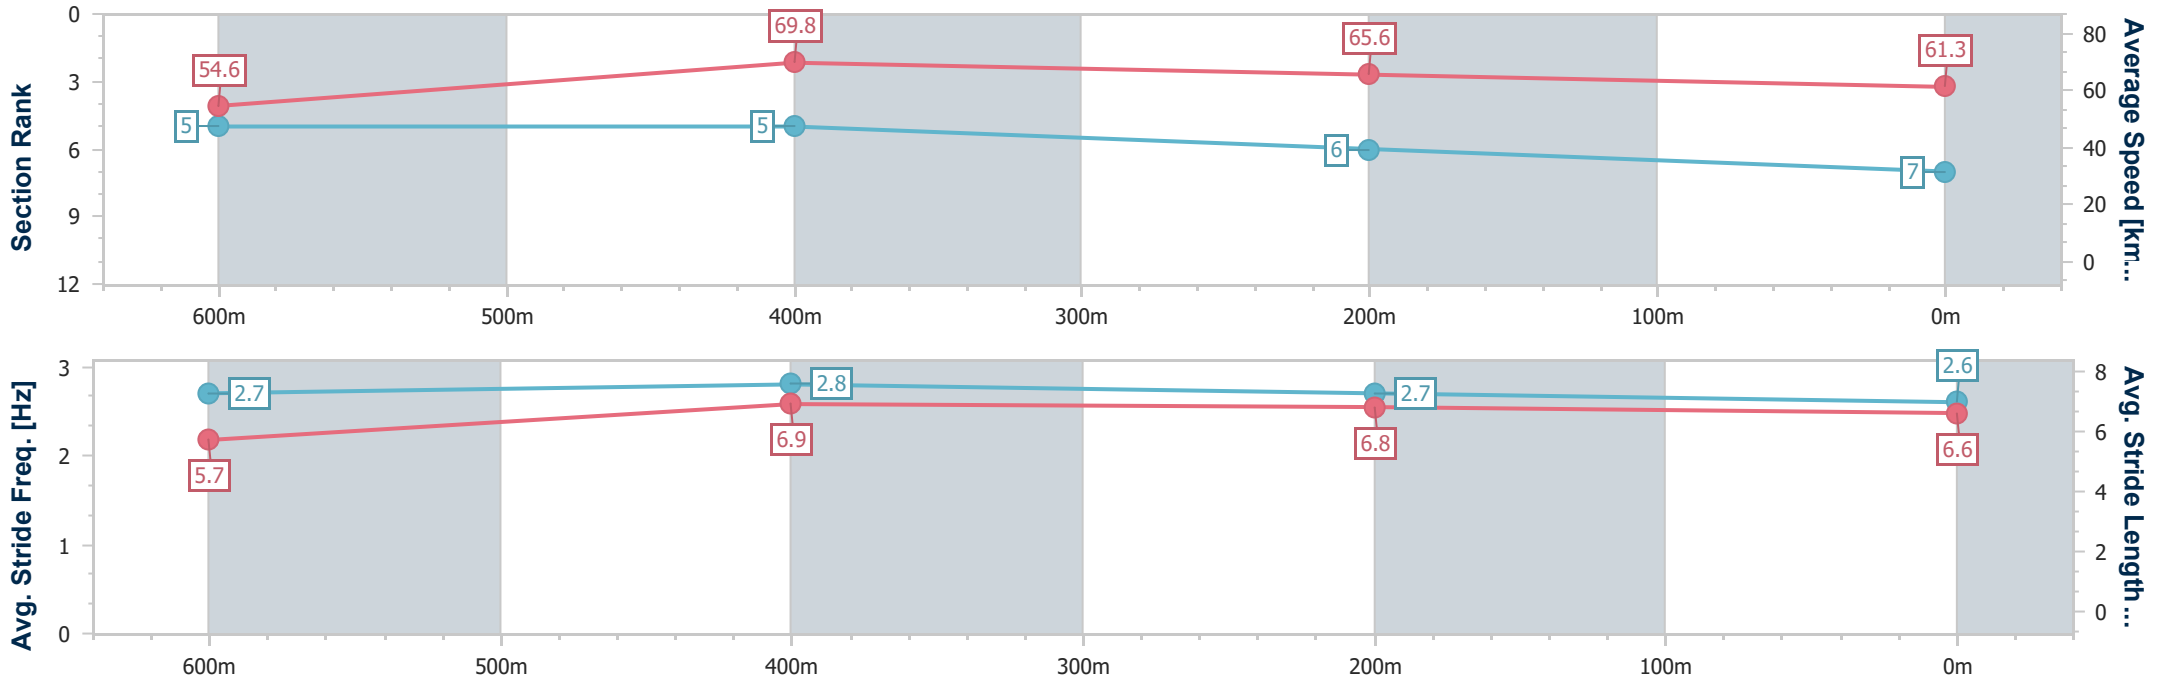

- [] Ranking at each section and finish
- .-.- No data available at this section
- NA No data available

Horse/Jockey Name	Lively Lass
Final Rank	7
Fastest Section Time (Section)	0:10.33 (600m)
Top Speed [km/h] (Section)	71.2 (600m)
Race State	Finished

Ipswich QLD Professional

Race 7: WHITTINGTON AT GRANDVIEW 0 - 60 Handicap - 800m

03 November 2022 - 16:43

Track Rating: Good 4, Weather: Fine, Rail Position: +3m Entire Course

Section	Overall	600m	400m	200m
Section Times	0:46.24 [7] (0:13.18)	0:33.06 [5] (0:10.33)	0:22.73 [5] (0:11.00)	0:11.73 [6] (0:11.73)
Average Speed [km/h]	54.6	69.8	65.6	61.3
Top Speed [km/h]	71.0	71.2	67.5	63.9
Avg. Dist. to Rail [m]	6.5	1.9	0.9	4.2
Avg. Stride Freq. [Hz]	2.7	2.8	2.7	2.6
Avg. Stride Length [m]	5.7	6.9	6.8	6.6

- [] Ranking at each section and finish
- .-.- No data available at this section
- NA No data available

Horse/Jockey Name	Geotime
Final Rank	8
Fastest Section Time (Section)	0:10.39 (600m)
Top Speed [km/h] (Section)	71.1 (600m)
Race State	Finished