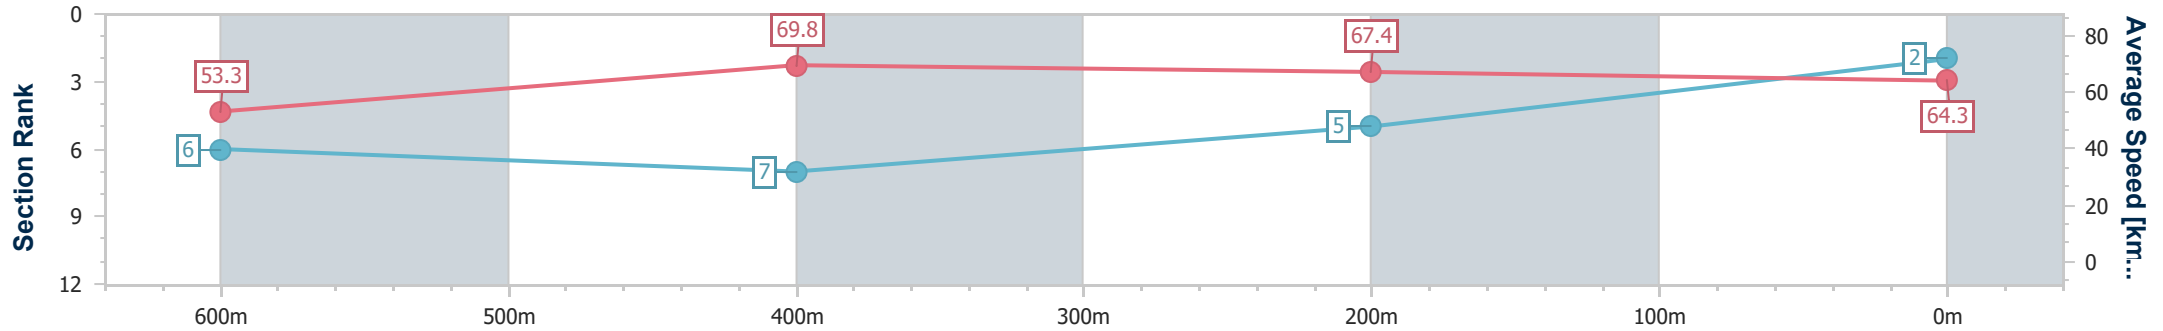

Ipswich QLD Professional

Race 7: WHITTINGTON AT GRANDVIEW 0 - 60 Handicap - 800m

03 November 2022 - 16:43

Track Rating: Good 4, Weather: Fine, Rail Position: +3m Entire Course

Section	Overall	600m	400m	200m
Section Times	0:45.67 [2] (0:13.52)	0:32.15 [6] (0:10.28)	0:21.87 [7] (0:10.67)	0:11.20 [5] (0:11.20)
Average Speed [km/h]	53.3	69.8	67.4	64.3
Top Speed [km/h]	72.0	72.3	68.1	66.7
Avg. Dist. to Rail [m]	0.8	0.7	0.7	4.2
Avg. Stride Freq. [Hz]	2.3	2.5	2.5	2.5
Avg. Stride Length [m]	6.4	7.6	7.5	7.2