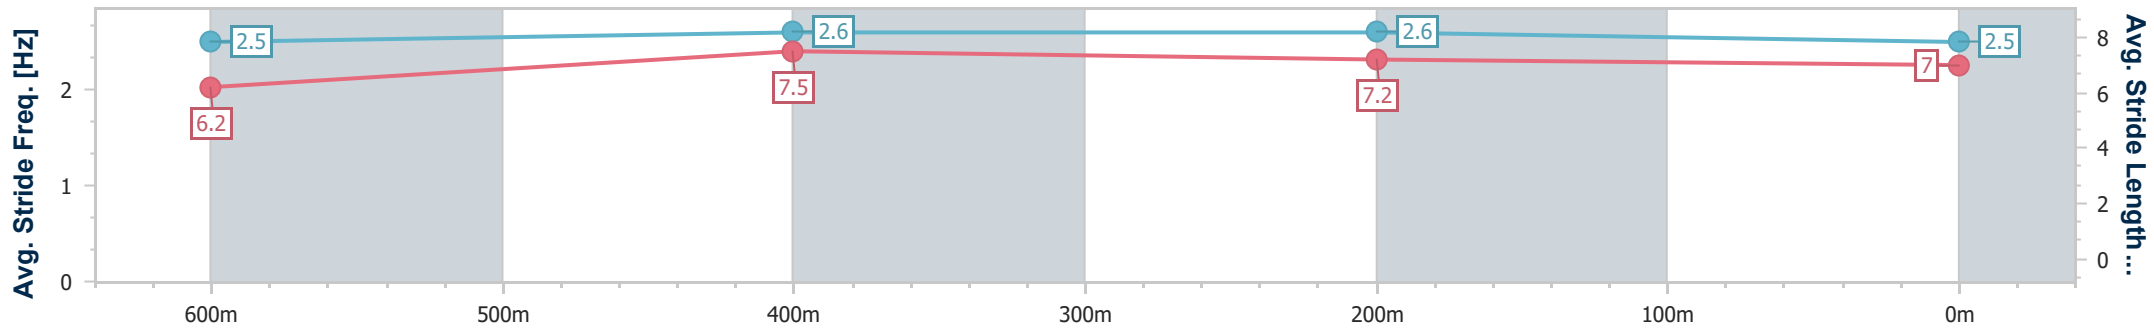

Ipswich QLD Professional

Race 7: WHITTINGTON AT GRANDVIEW 0 - 60 Handicap - 800m

03 November 2022 - 16:43

Track Rating: Good 4, Weather: Fine, Rail Position: +3m Entire Course

Section	Overall	600m	400m	200m
Section Times	0:45.58 [1] (0:13.12)	0:32.46 [2] (0:10.25)	0:22.21 [3] (0:10.87)	0:11.34 [2] (0:11.34)
Average Speed [km/h]	54.9	70.9	66.6	63.5
Top Speed [km/h]	72.9	72.3	69.1	64.7
Avg. Dist. to Rail [m]	8.8	4.1	1.6	3.6
Avg. Stride Freq. [Hz]	2.5	2.6	2.6	2.5
Avg. Stride Length [m]	6.2	7.5	7.2	7.0