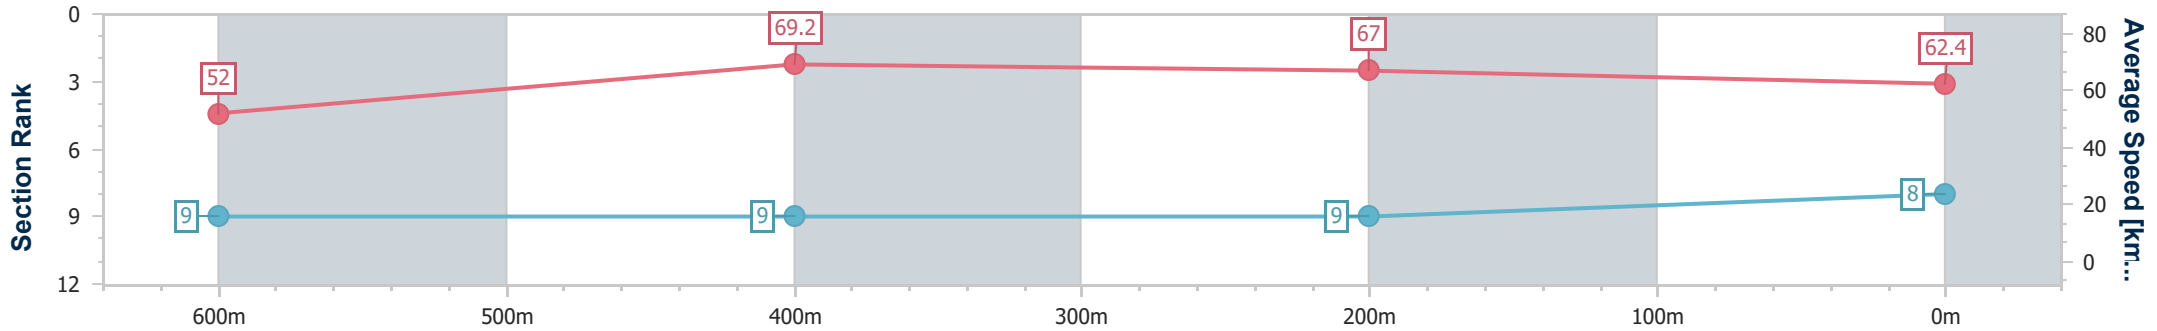

Ipswich QLD Professional

Race 7: WHITTINGTON AT GRANDVIEW 0 - 60 Handicap - 800m

03 November 2022 - 16:43

Track Rating: Good 4, Weather: Fine, Rail Position: +3m Entire Course

Section	Overall	600m	400m	200m
Section Times	0:46.49 [8] (0:13.86)	0:32.63 [9] (0:10.39)	0:22.24 [9] (0:10.70)	0:11.54 [9] (0:11.54)
Average Speed [km/h]	52.0	69.2	67.0	62.4
Top Speed [km/h]	70.5	71.1	68.3	66.0
Avg. Dist. to Rail [m]	2.6	0.9	0.7	1.7
Avg. Stride Freq. [Hz]	2.4	2.6	2.5	2.3
Avg. Stride Length [m]	6.0	7.5	7.6	7.6

- [] Ranking at each section and finish
- .-.- No data available at this section
- NA No data available

Horse/Jockey Name	Mah Precious
Final Rank	9
Fastest Section Time (Section)	0:10.09 (600m)
Top Speed [km/h] (Section)	73.1 (600m)
Race State	Finished