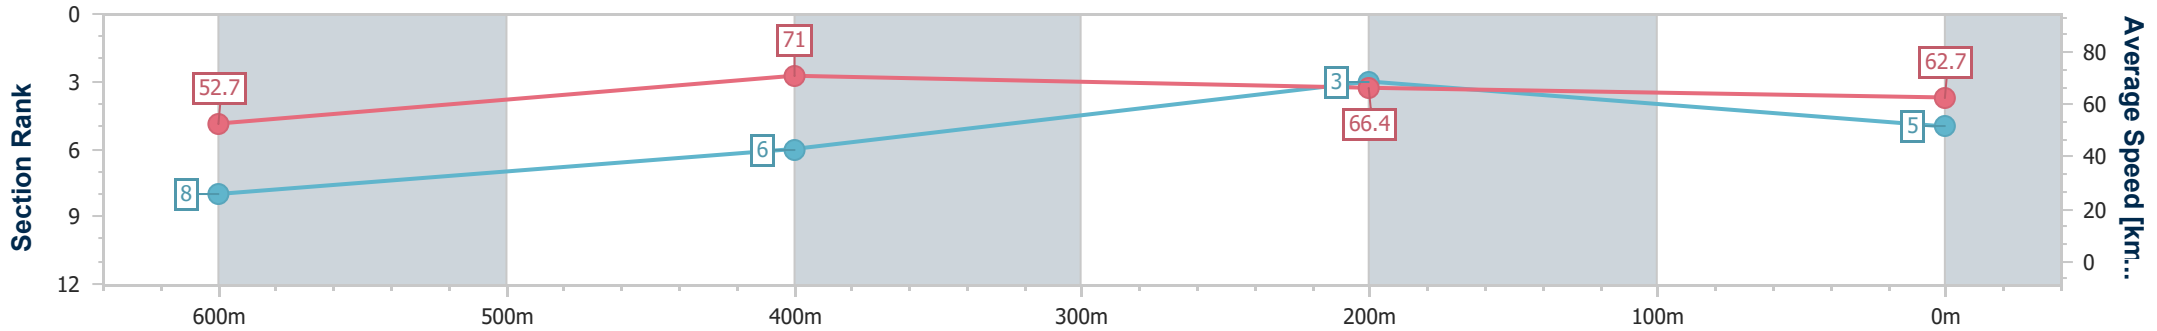

Ipswich QLD Professional

Race 7: WHITTINGTON AT GRANDVIEW 0 - 60 Handicap - 800m

03 November 2022 - 16:43

Track Rating: Good 4, Weather: Fine, Rail Position: +3m Entire Course

Section	Overall	600m	400m	200m
Section Times	0:45.97 [5] (0:13.77)	0:32.20 [8] (0:10.03)	0:22.17 [6] (0:10.68)	0:11.49 [3] (0:11.49)
Average Speed [km/h]	52.7	71.0	66.4	62.7
Top Speed [km/h]	78.2	73.7	69.9	67.1
Avg. Dist. to Rail [m]	2.5	1.8	3.8	1.2
Avg. Stride Freq. [Hz]	2.5	2.5	2.5	2.4
Avg. Stride Length [m]	5.9	8.1	7.5	7.4