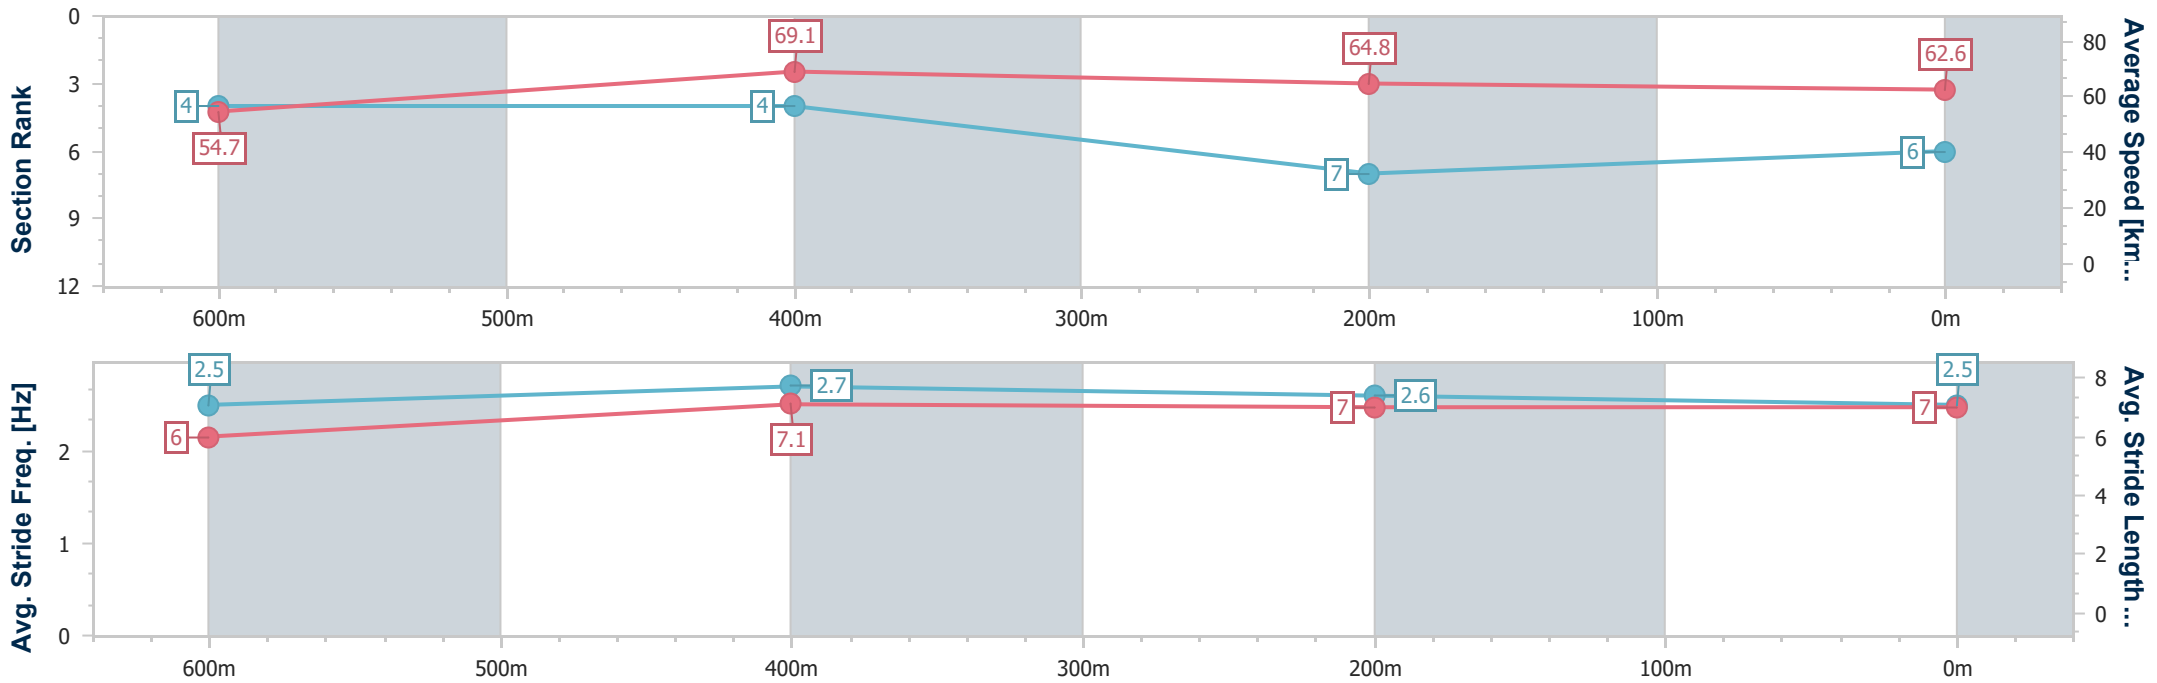

Ipswich QLD Professional

Race 7: WHITTINGTON AT GRANDVIEW 0 - 60 Handicap - 800m

03 November 2022 - 16:43

Track Rating: Good 4, Weather: Fine, Rail Position: +3m Entire Course

Section	Overall	600m	400m	200m
Section Times	0:46.10 [6] (0:13.14)	0:32.96 [4] (0:10.40)	0:22.56 [4] (0:11.06)	0:11.50 [7] (0:11.50)
Average Speed [km/h]	54.7	69.1	64.8	62.6
Top Speed [km/h]	72.9	72.9	66.4	65.4
Avg. Dist. to Rail [m]	1.8	0.6	1.2	0.8
Avg. Stride Freq. [Hz]	2.5	2.7	2.6	2.5
Avg. Stride Length [m]	6.0	7.1	7.0	7.0

- [] Ranking at each section and finish
- .-.- No data available at this section
- NA No data available

Horse/Jockey Name	Lively Lass
Final Rank	7
Fastest Section Time (Section)	0:10.33 (600m)
Top Speed [km/h] (Section)	71.2 (600m)
Race State	Finished