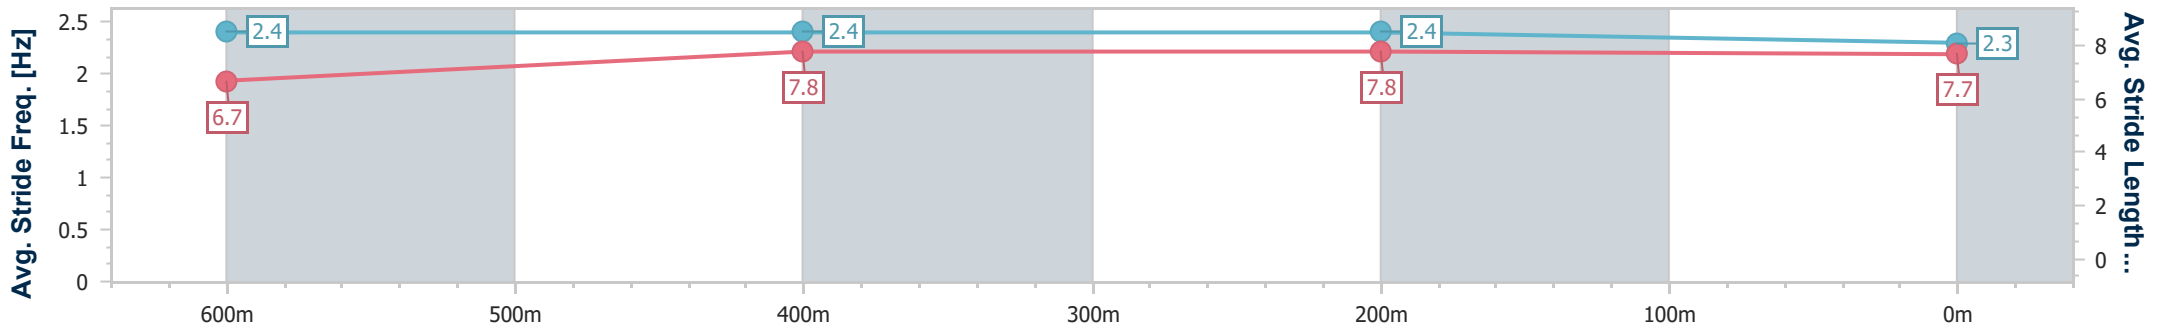

Ipswich QLD Professional

Race 1: SIRROMET QTIS Three-Years-Old Maiden Plate - 800m

03 November 2022 - 12:45

Track Rating: Good 4, Weather: Fine, Rail Position: +3m Entire Course

Section	Overall	600m	400m	200m
Section Times	0:46.46 [8] (0:13.79)	0:32.67 [12] (0:10.66)	0:22.01 [12] (0:10.80)	0:11.21 [10] (0:11.21)
Average Speed [km/h]	52.2	67.8	66.9	64.3
Top Speed [km/h]	70.8	70.7	67.9	66.5
Avg. Dist. to Rail [m]	2.7	1.3	1.9	3.4
Avg. Stride Freq. [Hz]	2.4	2.4	2.4	2.3
Avg. Stride Length [m]	6.7	7.8	7.8	7.7