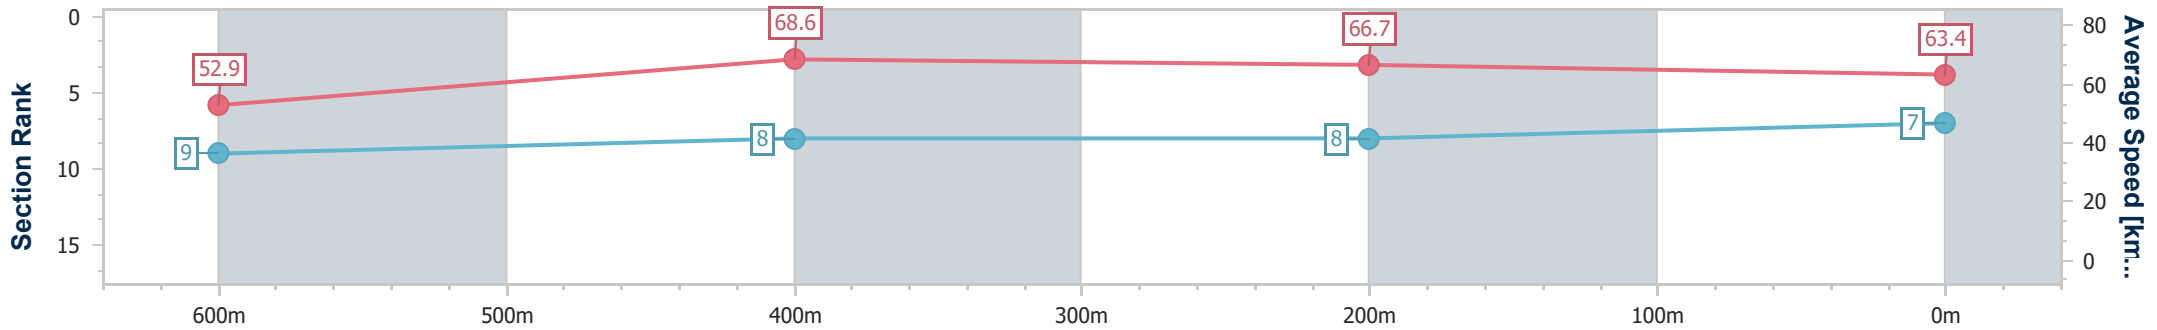

Horse/Jockey Name	Tamsin
Final Rank	7
Fastest Section Time (Section)	0:10.53 (600m)
Top Speed [km/h] (Section)	70.2 (Overall)
Race State	Finished

Ipswich QLD Professional
Race 1: SIRROMET QTIS Three-Years-Old Maiden Plate - 800m
03 November 2022 - 12:45
Track Rating: Good 4, Weather: Fine, Rail Position: +3m Entire Course

Section	Overall	600m	400m	200m
Section Times	0:46.43 [7] (0:13.64)	0:32.79 [9] (0:10.53)	0:22.26 [8] (0:10.89)	0:11.37 [8] (0:11.37)
Average Speed [km/h]	52.9	68.6	66.7	63.4
Top Speed [km/h]	70.2	69.8	67.5	65.8
Avg. Dist. to Rail [m]	5.2	1.9	2.9	5.6
Avg. Stride Freq. [Hz]	2.5	2.5	2.4	2.4
Avg. Stride Length [m]	6.6	7.7	7.7	7.4

- [ ] Ranking at each section and finish
- -.-.- No data available at this section
- NA No data available