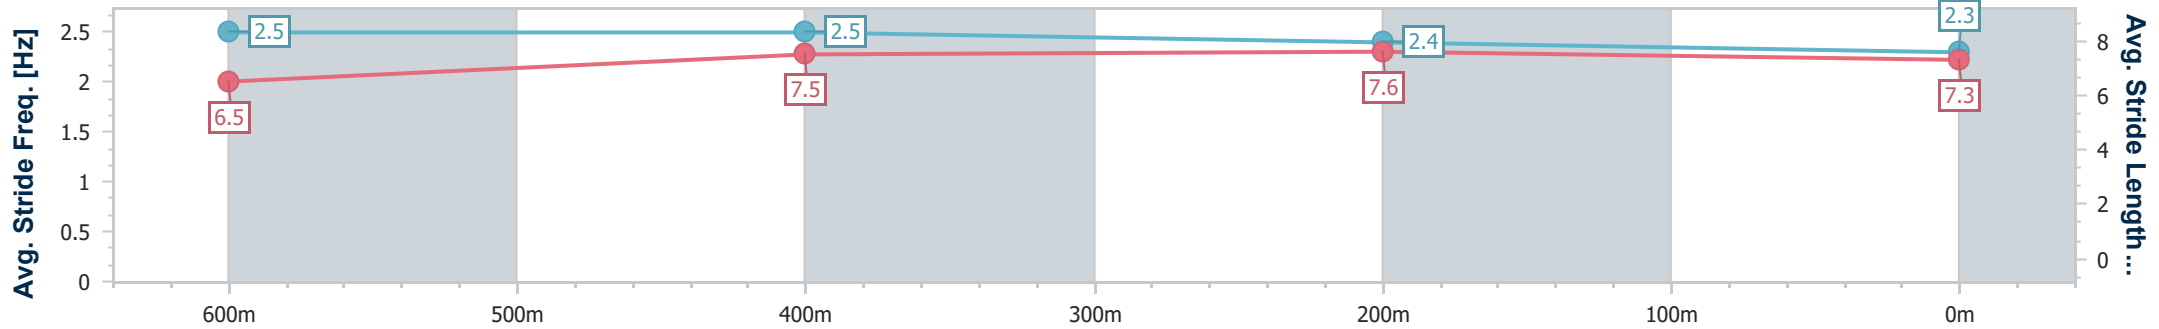

Ipswich QLD Professional

Race 1: SIRROMET QTIS Three-Years-Old Maiden Plate - 800m

03 November 2022 - 12:45

Track Rating: Good 4, Weather: Fine, Rail Position: +3m Entire Course

Section	Overall	600m	400m	200m
Section Times	0:47.13 [12] (0:13.80)	0:33.33 [11] (0:10.74)	0:22.59 [11] (0:10.82)	0:11.77 [9] (0:11.77)
Average Speed [km/h]	52.3	66.5	66.2	61.3
Top Speed [km/h]	69.5	68.6	67.5	65.3
Avg. Dist. to Rail [m]	0.6	1.6	0.9	0.6
Avg. Stride Freq. [Hz]	2.5	2.5	2.4	2.3
Avg. Stride Length [m]	6.5	7.5	7.6	7.3

- [] Ranking at each section and finish
- .-.- No data available at this section
- NA No data available