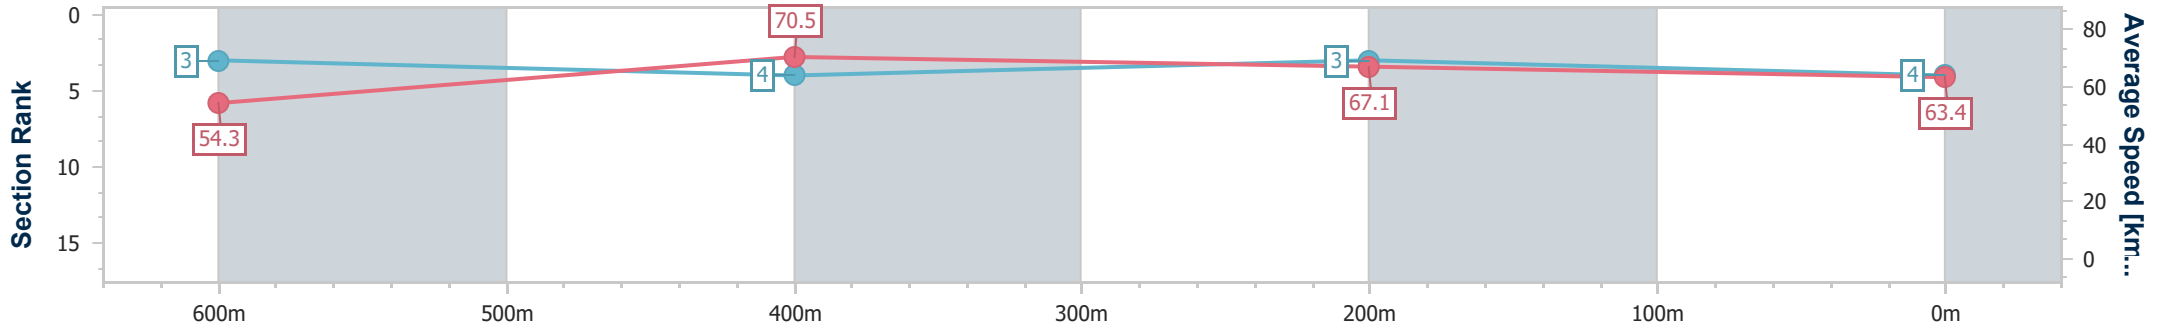

Horse/Jockey Name	The Snuggler
Final Rank	4
Fastest Section Time (Section)	0:10.31 (600m)
Top Speed [km/h] (Section)	72.7 (600m)
Race State	Finished

Ipswich QLD Professional
Race 1: SIRROMET QTIS Three-Years-Old Maiden Plate - 800m
03 November 2022 - 12:45
Track Rating: Good 4, Weather: Fine, Rail Position: +3m Entire Course

Section	Overall	600m	400m	200m
Section Times	0:45.81 [4] (0:13.26)	0:32.55 [3] (0:10.31)	0:22.24 [4] (0:10.88)	0:11.36 [3] (0:11.36)
Average Speed [km/h]	54.3	70.5	67.1	63.4
Top Speed [km/h]	71.1	72.7	68.8	65.3
Avg. Dist. to Rail [m]	7.6	2.8	4.3	6.7
Avg. Stride Freq. [Hz]	2.4	2.6	2.5	2.4
Avg. Stride Length [m]	6.9	7.7	7.5	7.4

- [ ] Ranking at each section and finish
- -.-.- No data available at this section
- NA No data available