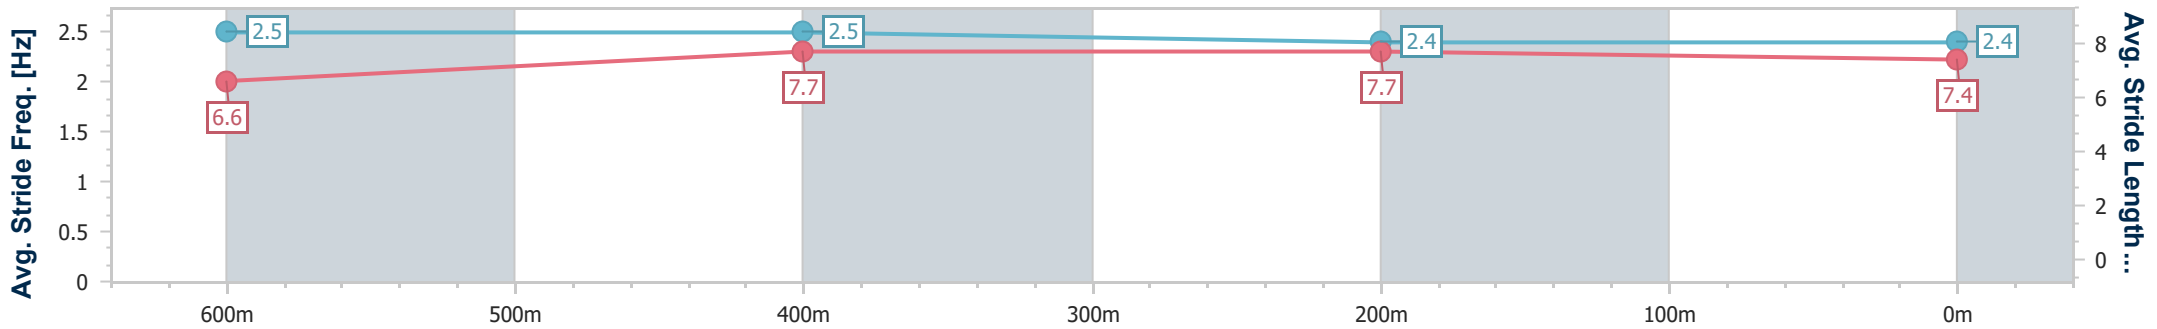

Horse/Jockey Name	Tamsin
Final Rank	7
Fastest Section Time (Section)	0:10.53 (600m)
Top Speed [km/h] (Section)	70.2 (Overall)
Race State	Finished

Ipswich QLD Professional
Race 1: SIRROMET QTIS Three-Years-Old Maiden Plate - 800m
03 November 2022 - 12:45
Track Rating: Good 4, Weather: Fine, Rail Position: +3m Entire Course

Section	Overall	600m	400m	200m
Section Times	0:46.43 [7] (0:13.64)	0:32.79 [9] (0:10.53)	0:22.26 [8] (0:10.89)	0:11.37 [8] (0:11.37)
Average Speed [km/h]	52.9	68.6	66.7	63.4
Top Speed [km/h]	70.2	69.8	67.5	65.8
Avg. Dist. to Rail [m]	5.2	1.9	2.9	5.6
Avg. Stride Freq. [Hz]	2.5	2.5	2.4	2.4
Avg. Stride Length [m]	6.6	7.7	7.7	7.4

- [ ] Ranking at each section and finish
- -.-.- No data available at this section
- NA No data available