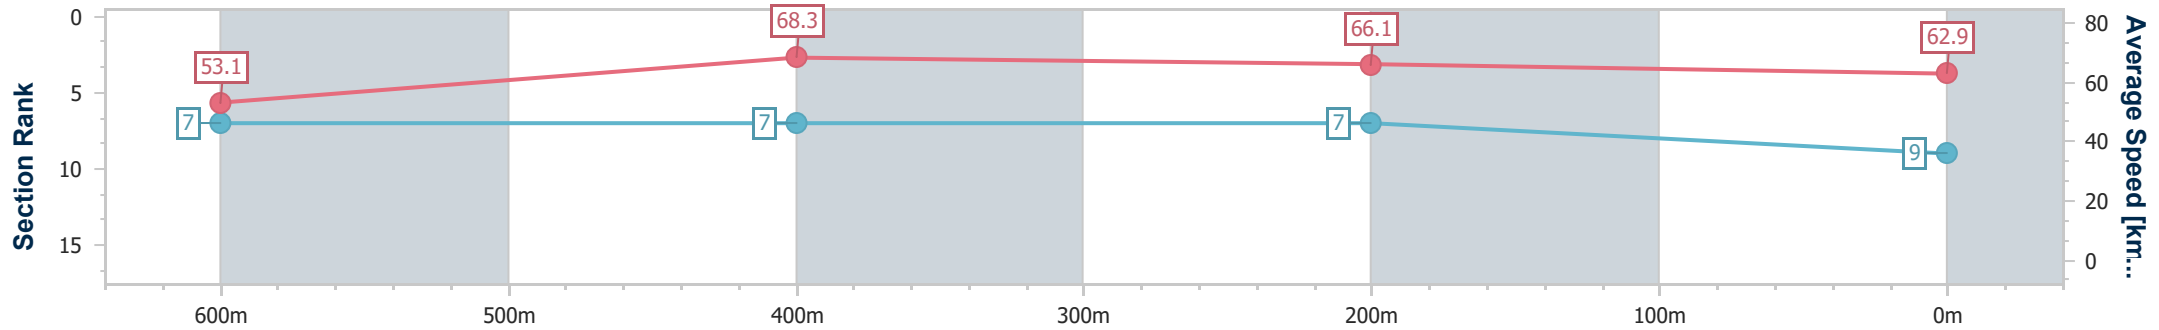

Ipswich QLD Professional

Race 1: SIRROMET QTIS Three-Years-Old Maiden Plate - 800m

03 November 2022 - 12:45

Track Rating: Good 4, Weather: Fine, Rail Position: +3m Entire Course

Section	Overall	600m	400m	200m
Section Times	0:46.53 [9] (0:13.59)	0:32.94 [7] (0:10.54)	0:22.40 [7] (0:10.91)	0:11.49 [7] (0:11.49)
Average Speed [km/h]	53.1	68.3	66.1	62.9
Top Speed [km/h]	68.3	69.4	67.6	65.6
Avg. Dist. to Rail [m]	4.5	0.8	1.3	2.4
Avg. Stride Freq. [Hz]	2.6	2.7	2.6	2.6
Avg. Stride Length [m]	6.3	7.0	7.0	6.8

- [] Ranking at each section and finish
- .-.- No data available at this section
- NA No data available

Horse/Jockey Name	Willy Ever
Final Rank	10
Fastest Section Time (Section)	0:10.71 (600m)
Top Speed [km/h] (Section)	69.5 (600m)
Race State	Finished