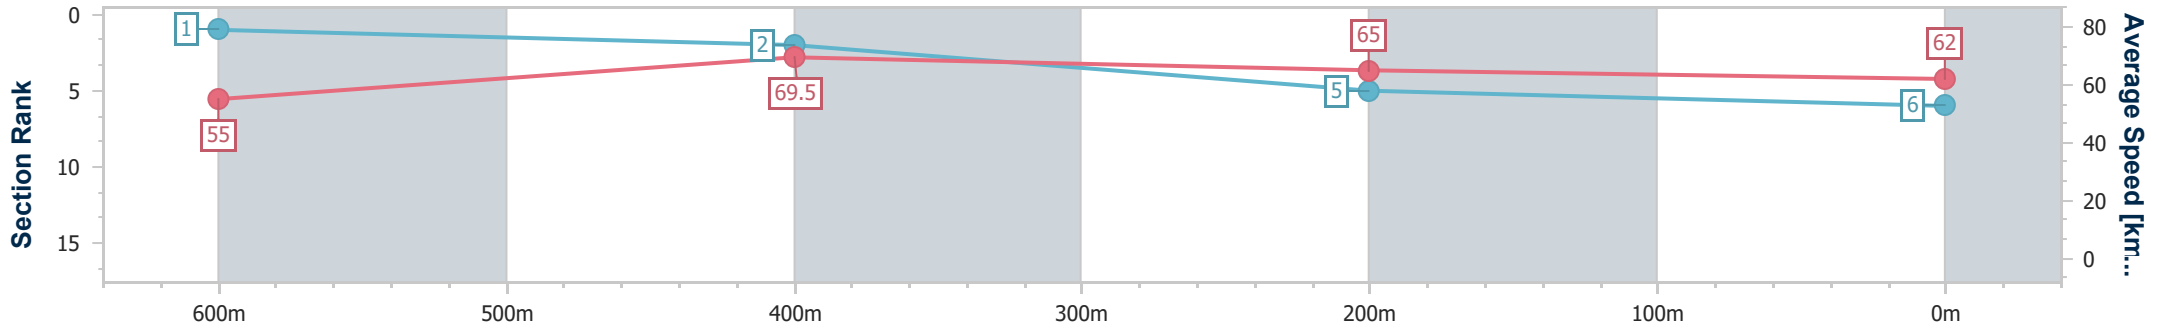

Horse/Jockey Name	On The Target
Final Rank	6
Fastest Section Time (Section)	0:10.37 (600m)
Top Speed [km/h] (Section)	71.5 (Overall)
Race State	Finished

Ipswich QLD Professional
Race 1: SIRROMET QTIS Three-Years-Old Maiden Plate - 800m
03 November 2022 - 12:45
Track Rating: Good 4, Weather: Fine, Rail Position: +3m Entire Course

Section	Overall	600m	400m	200m
Section Times	0:46.22 [6] (0:13.09)	0:33.13 [1] (0:10.37)	0:22.76 [2] (0:11.14)	0:11.62 [5] (0:11.62)
Average Speed [km/h]	55.0	69.5	65.0	62.0
Top Speed [km/h]	71.5	71.4	66.1	65.1
Avg. Dist. to Rail [m]	1.0	0.7	1.6	1.3
Avg. Stride Freq. [Hz]	2.5	2.4	2.3	2.2
Avg. Stride Length [m]	7.0	7.9	7.9	7.7

- [ ] Ranking at each section and finish
- -.-.- No data available at this section
- NA No data available