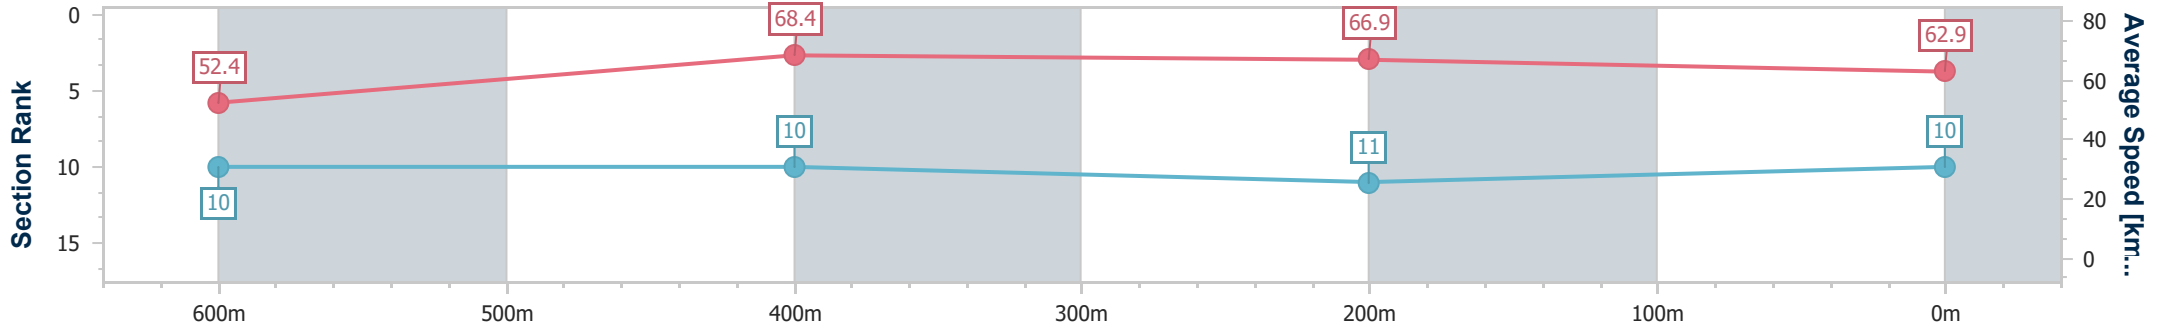

Horse/Jockey Name	Willy Ever
Final Rank	10
Fastest Section Time (Section)	0:10.71 (600m)
Top Speed [km/h] (Section)	69.5 (600m)
Race State	Finished

Ipswich QLD Professional
Race 1: SIRROMET QTIS Three-Years-Old Maiden Plate - 800m
03 November 2022 - 12:45
Track Rating: Good 4, Weather: Fine, Rail Position: +3m Entire Course

Section	Overall	600m	400m	200m
Section Times	0:46.79 [10] (0:13.73)	0:33.06 [10] (0:10.71)	0:22.35 [10] (0:10.89)	0:11.46 [11] (0:11.46)
Average Speed [km/h]	52.4	68.4	66.9	62.9
Top Speed [km/h]	68.4	69.5	68.8	65.4
Avg. Dist. to Rail [m]	12.4	6.3	3.9	6.2
Avg. Stride Freq. [Hz]	2.6	2.7	2.6	2.5
Avg. Stride Length [m]	6.4	7.0	7.2	7.1

- [ ] Ranking at each section and finish
- -.-.- No data available at this section
- NA No data available