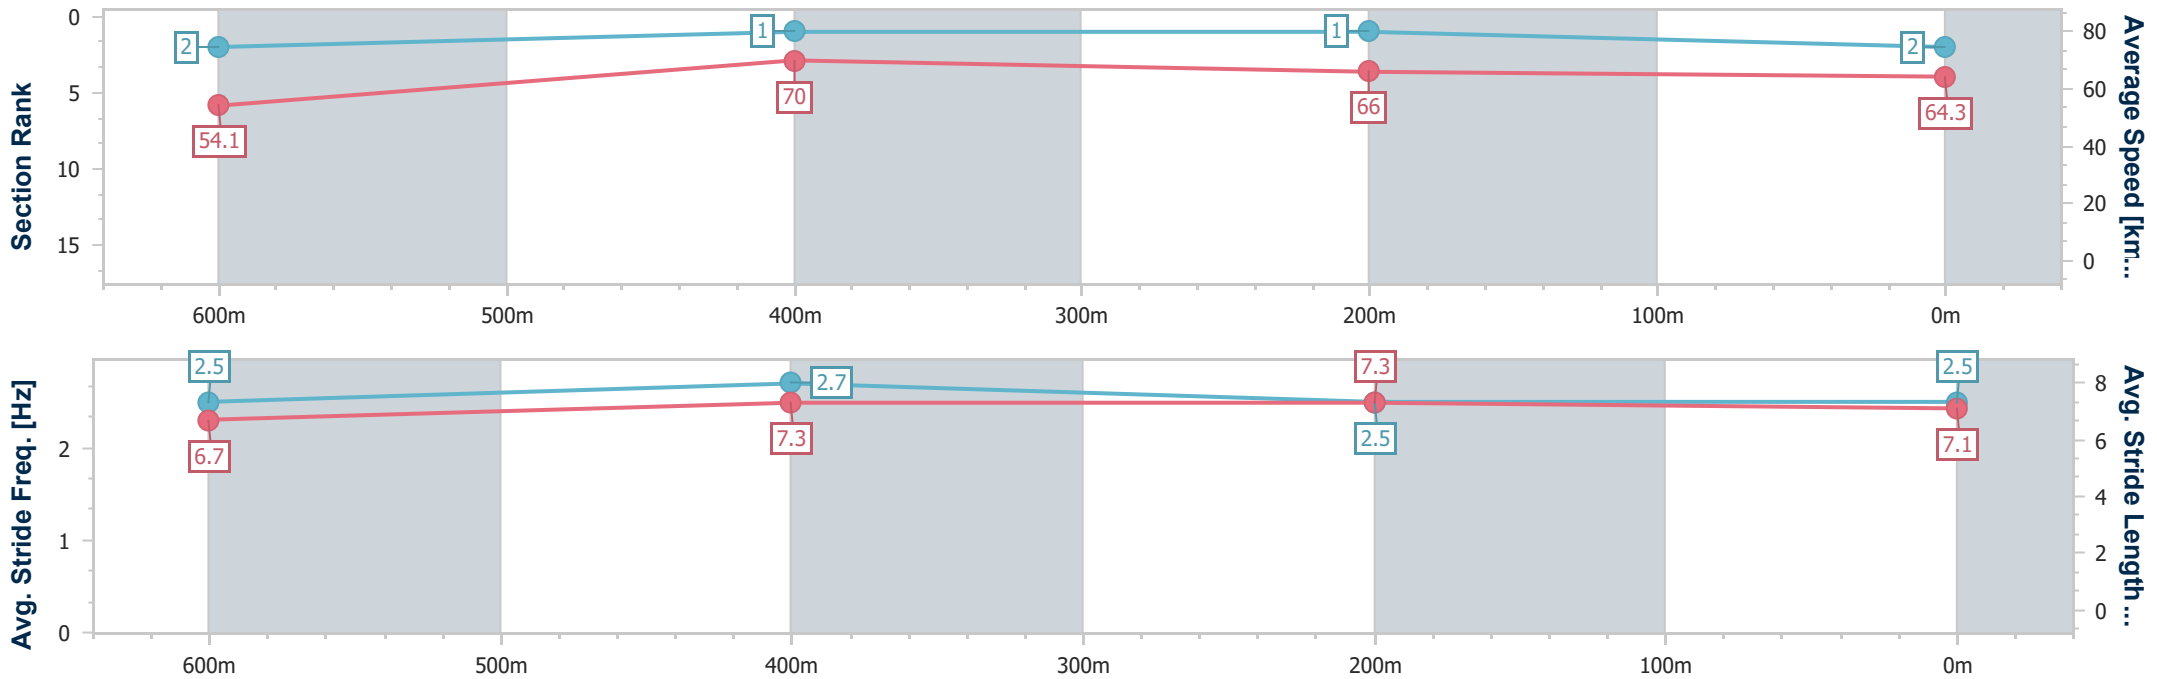

- [] Ranking at each section and finish
- .-.- No data available at this section
- NA No data available

Horse/Jockey Name	Wish I Had
Final Rank	3
Fastest Section Time (Section)	0:10.38 (600m)
Top Speed [km/h] (Section)	70.2 (600m)
Race State	Finished