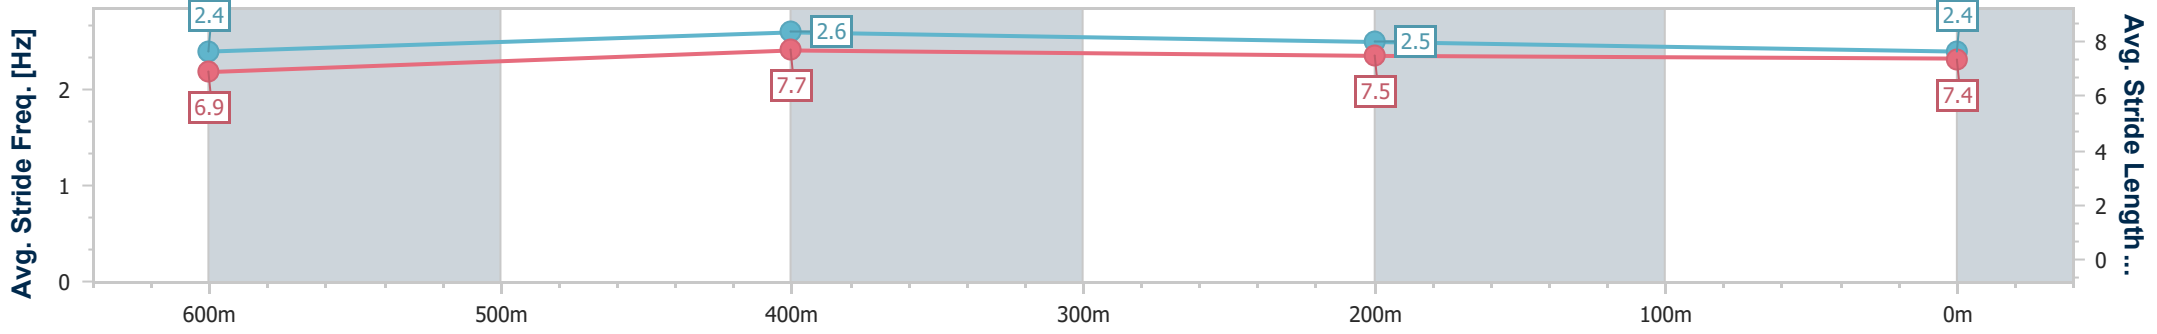

Horse/Jockey Name	The Snuggler
Final Rank	4
Fastest Section Time (Section)	0:10.31 (600m)
Top Speed [km/h] (Section)	72.7 (600m)
Race State	Finished

Ipswich QLD Professional
Race 1: SIRROMET QTIS Three-Years-Old Maiden Plate - 800m
03 November 2022 - 12:45
Track Rating: Good 4, Weather: Fine, Rail Position: +3m Entire Course

Section	Overall	600m	400m	200m
Section Times	0:45.81 [4] (0:13.26)	0:32.55 [3] (0:10.31)	0:22.24 [4] (0:10.88)	0:11.36 [3] (0:11.36)
Average Speed [km/h]	54.3	70.5	67.1	63.4
Top Speed [km/h]	71.1	72.7	68.8	65.3
Avg. Dist. to Rail [m]	7.6	2.8	4.3	6.7
Avg. Stride Freq. [Hz]	2.4	2.6	2.5	2.4
Avg. Stride Length [m]	6.9	7.7	7.5	7.4

- [ ] Ranking at each section and finish
- -.-.- No data available at this section
- NA No data available