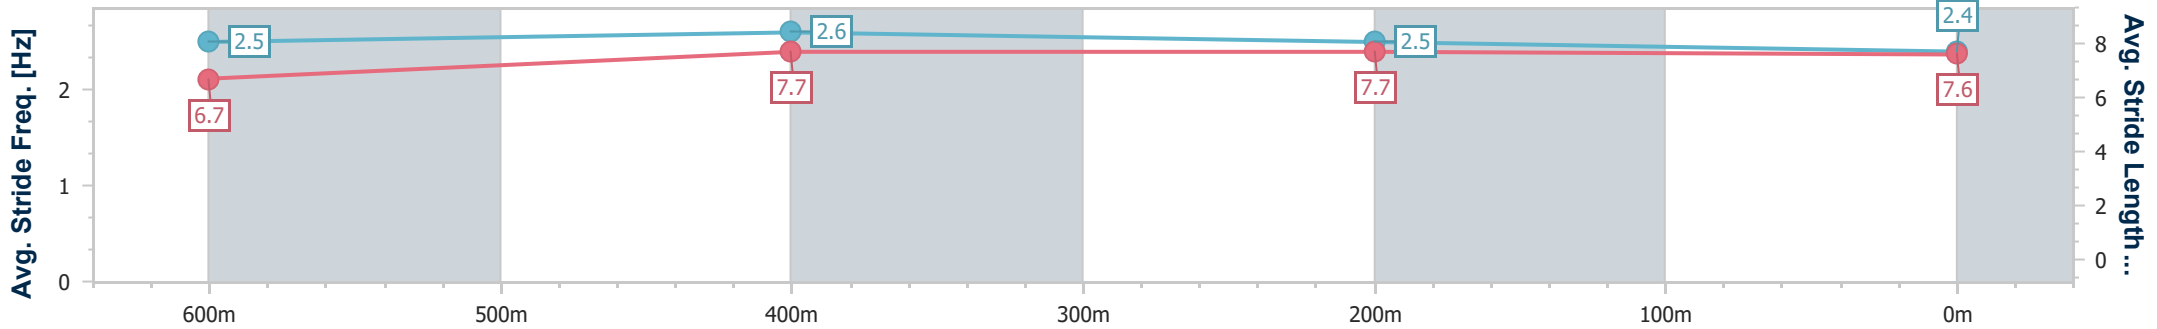

Ipswich QLD Professional

Race 1: SIRROMET QTIS Three-Years-Old Maiden Plate - 800m

03 November 2022 - 12:45

Track Rating: Good 4, Weather: Fine, Rail Position: +3m Entire Course

Section	Overall	600m	400m	200m
Section Times	0:45.46 [1] (0:13.61)	0:31.85 [8] (0:10.30)	0:21.55 [5] (0:10.65)	0:10.90 [4] (0:10.90)
Average Speed [km/h]	53.0	70.7	68.2	66.0
Top Speed [km/h]	70.9	72.3	69.2	68.5
Avg. Dist. to Rail [m]	9.4	4.3	3.3	5.9
Avg. Stride Freq. [Hz]	2.5	2.6	2.5	2.4
Avg. Stride Length [m]	6.7	7.7	7.7	7.6