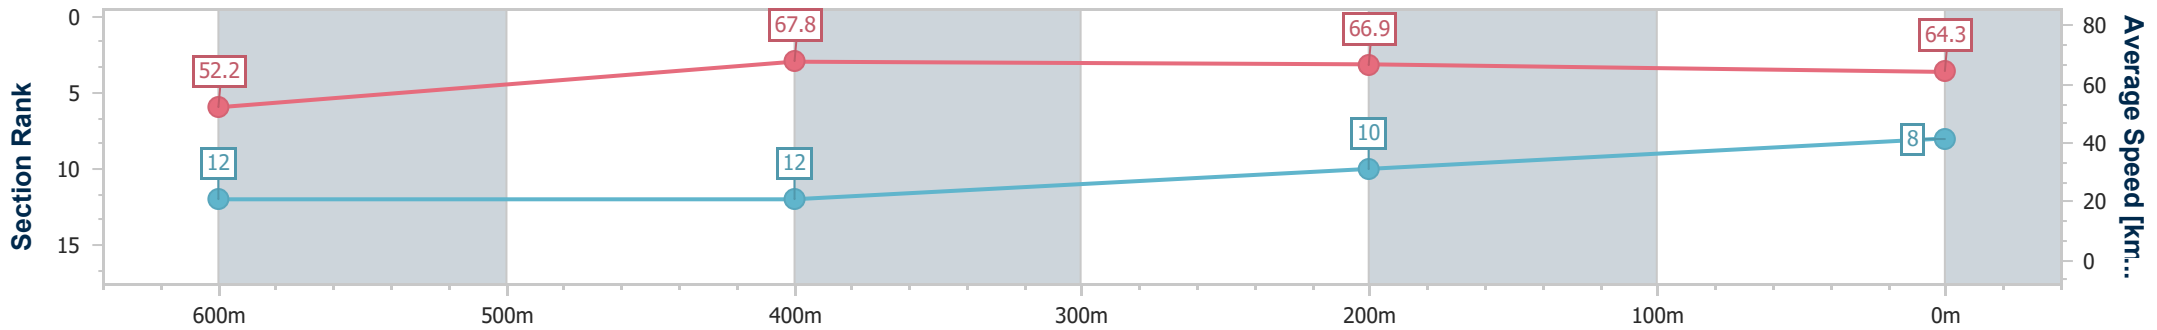

Ipswich QLD Professional

Race 1: SIRROMET QTIS Three-Years-Old Maiden Plate - 800m

03 November 2022 - 12:45

Track Rating: Good 4, Weather: Fine, Rail Position: +3m Entire Course

Section	Overall	600m	400m	200m
Section Times	0:46.46 [8] (0:13.79)	0:32.67 [12] (0:10.66)	0:22.01 [12] (0:10.80)	0:11.21 [10] (0:11.21)
Average Speed [km/h]	52.2	67.8	66.9	64.3
Top Speed [km/h]	70.8	70.7	67.9	66.5
Avg. Dist. to Rail [m]	2.7	1.3	1.9	3.4
Avg. Stride Freq. [Hz]	2.4	2.4	2.4	2.3
Avg. Stride Length [m]	6.7	7.8	7.8	7.7

- [] Ranking at each section and finish
- .-.- No data available at this section
- NA No data available

Horse/Jockey Name	Our Top Gal
Final Rank	9
Fastest Section Time (Section)	0:10.54 (600m)
Top Speed [km/h] (Section)	69.4 (600m)
Race State	Finished