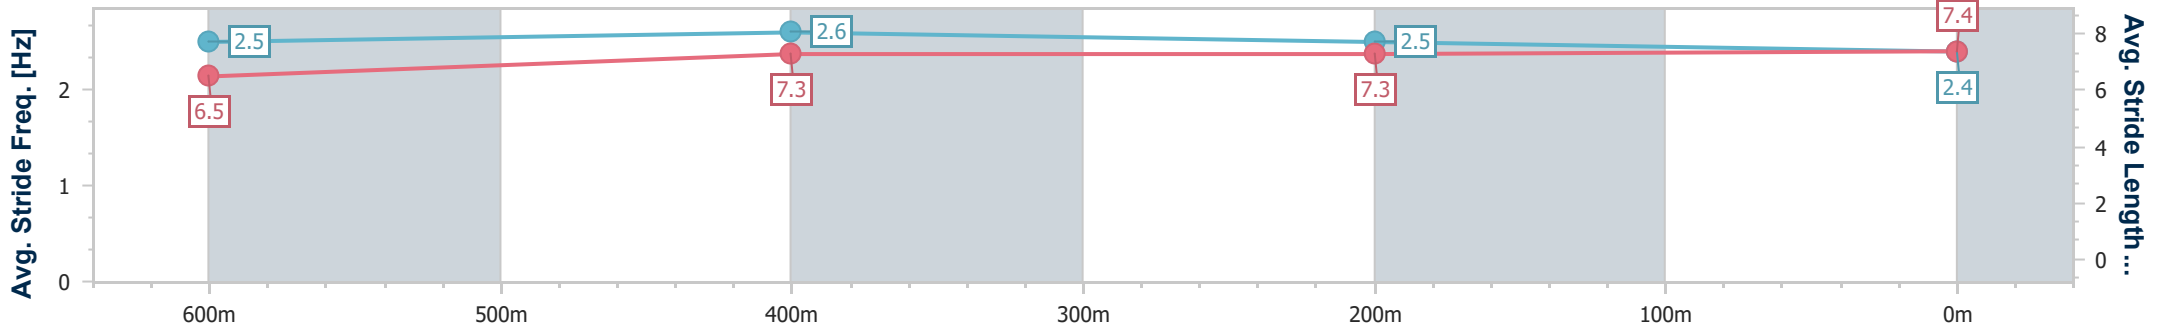

- [] Ranking at each section and finish
- .-.- No data available at this section
- NA No data available

Horse/Jockey Name	Boardie
Final Rank	11
Fastest Section Time (Section)	0:10.76 (600m)
Top Speed [km/h] (Section)	69.6 (600m)
Race State	Finished

Ipswich QLD Professional

Race 1: SIRROMET QTIS Three-Years-Old Maiden Plate - 800m

03 November 2022 - 12:45

Track Rating: Good 4, Weather: Fine, Rail Position: +3m Entire Course

Section	Overall	600m	400m	200m
Section Times	0:46.80 [11] (0:13.61)	0:33.19 [6] (0:10.76)	0:22.43 [9] (0:11.21)	0:11.22 [12] (0:11.22)
Average Speed [km/h]	52.9	67.5	65.0	64.2
Top Speed [km/h]	69.4	69.6	66.0	65.8
Avg. Dist. to Rail [m]	5.3	2.4	4.4	5.2
Avg. Stride Freq. [Hz]	2.5	2.6	2.5	2.4
Avg. Stride Length [m]	6.5	7.3	7.3	7.4