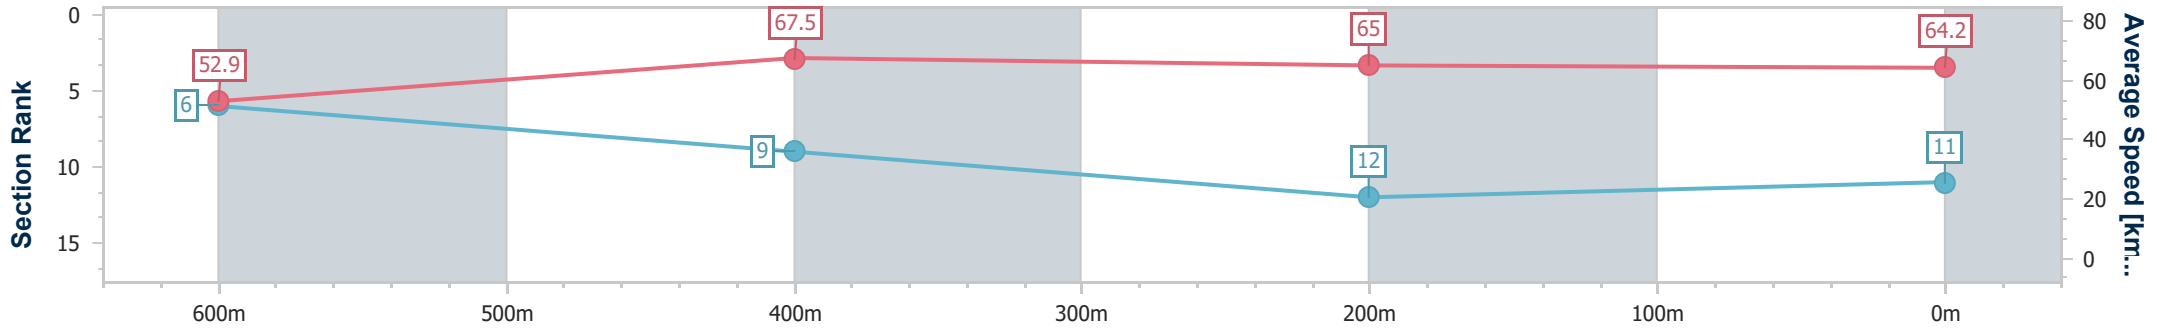

- [] Ranking at each section and finish
- .-.- No data available at this section
- NA No data available

Horse/Jockey Name	Boardie
Final Rank	11
Fastest Section Time (Section)	0:10.76 (600m)
Top Speed [km/h] (Section)	69.6 (600m)
Race State	Finished

Ipswich QLD Professional

Race 1: SIRROMET QTIS Three-Years-Old Maiden Plate - 800m

03 November 2022 - 12:45

Track Rating: Good 4, Weather: Fine, Rail Position: +3m Entire Course

Section	Overall	600m	400m	200m
Section Times	0:46.80 [11] (0:13.61)	0:33.19 [6] (0:10.76)	0:22.43 [9] (0:11.21)	0:11.22 [12] (0:11.22)
Average Speed [km/h]	52.9	67.5	65.0	64.2
Top Speed [km/h]	69.4	69.6	66.0	65.8
Avg. Dist. to Rail [m]	5.3	2.4	4.4	5.2
Avg. Stride Freq. [Hz]	2.5	2.6	2.5	2.4
Avg. Stride Length [m]	6.5	7.3	7.3	7.4

- [] Ranking at each section and finish
- .-.- No data available at this section
- NA No data available

Horse/Jockey Name	Sand And Ocean
Final Rank	12
Fastest Section Time (Section)	0:10.74 (600m)
Top Speed [km/h] (Section)	69.5 (Overall)
Race State	Finished