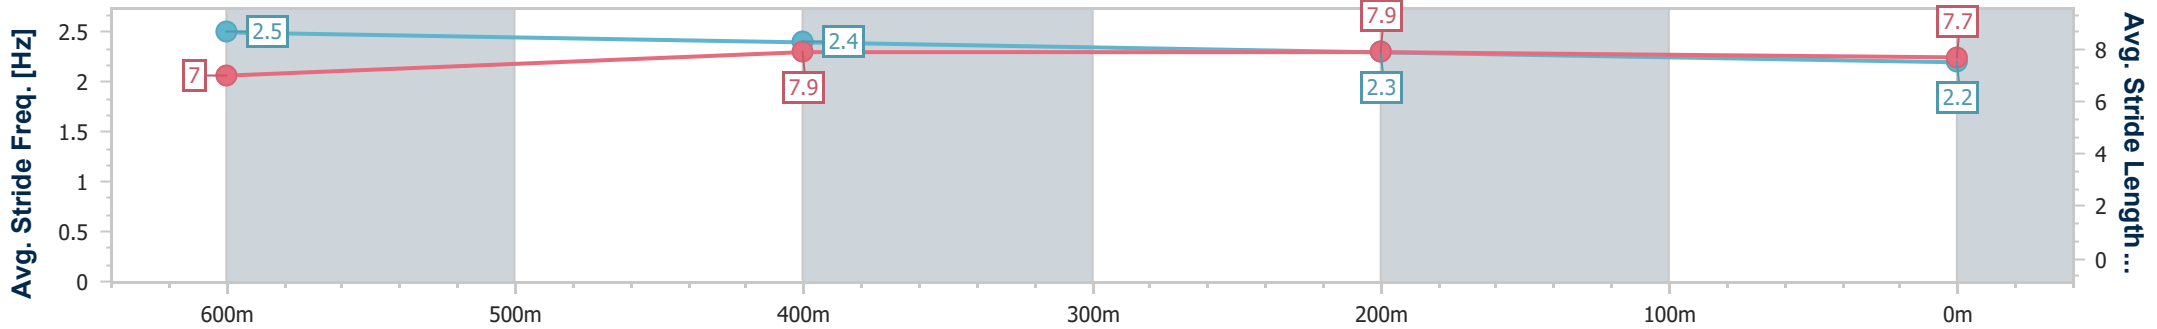

Horse/Jockey Name	On The Target
Final Rank	6
Fastest Section Time (Section)	0:10.37 (600m)
Top Speed [km/h] (Section)	71.5 (Overall)
Race State	Finished

Ipswich QLD Professional
Race 1: SIRROMET QTIS Three-Years-Old Maiden Plate - 800m
03 November 2022 - 12:45
Track Rating: Good 4, Weather: Fine, Rail Position: +3m Entire Course

Section	Overall	600m	400m	200m
Section Times	0:46.22 [6] (0:13.09)	0:33.13 [1] (0:10.37)	0:22.76 [2] (0:11.14)	0:11.62 [5] (0:11.62)
Average Speed [km/h]	55.0	69.5	65.0	62.0
Top Speed [km/h]	71.5	71.4	66.1	65.1
Avg. Dist. to Rail [m]	1.0	0.7	1.6	1.3
Avg. Stride Freq. [Hz]	2.5	2.4	2.3	2.2
Avg. Stride Length [m]	7.0	7.9	7.9	7.7

- [ ] Ranking at each section and finish
- -.-.- No data available at this section
- NA No data available