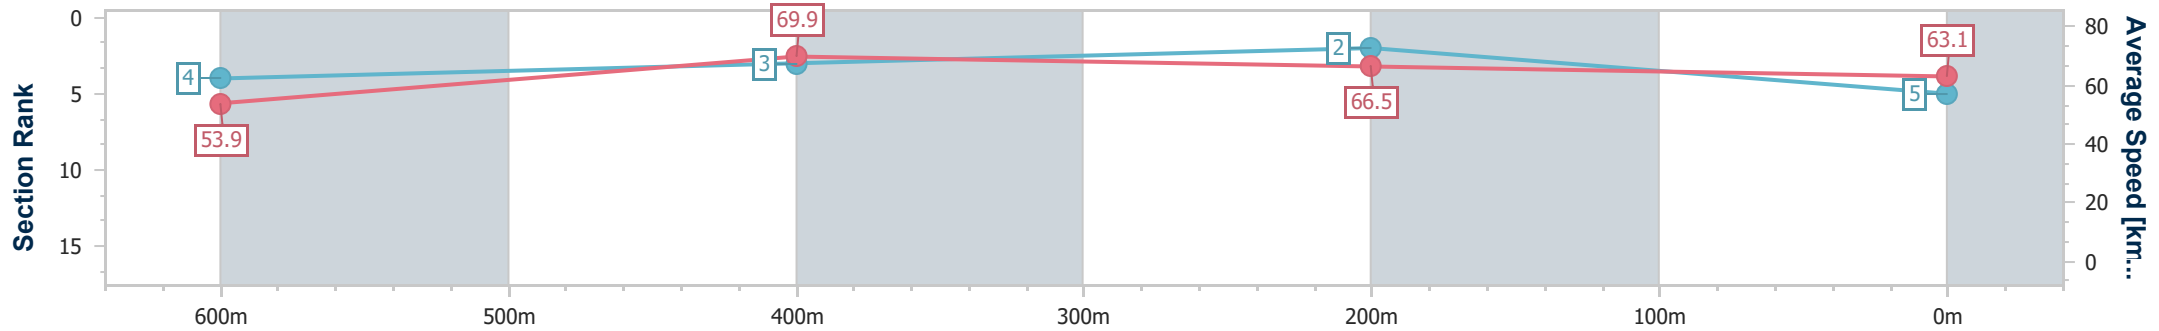

- [] Ranking at each section and finish
- .-.- No data available at this section
- NA No data available

Horse/Jockey Name	On The Target
Final Rank	6
Fastest Section Time (Section)	0:10.37 (600m)
Top Speed [km/h] (Section)	71.5 (Overall)
Race State	Finished