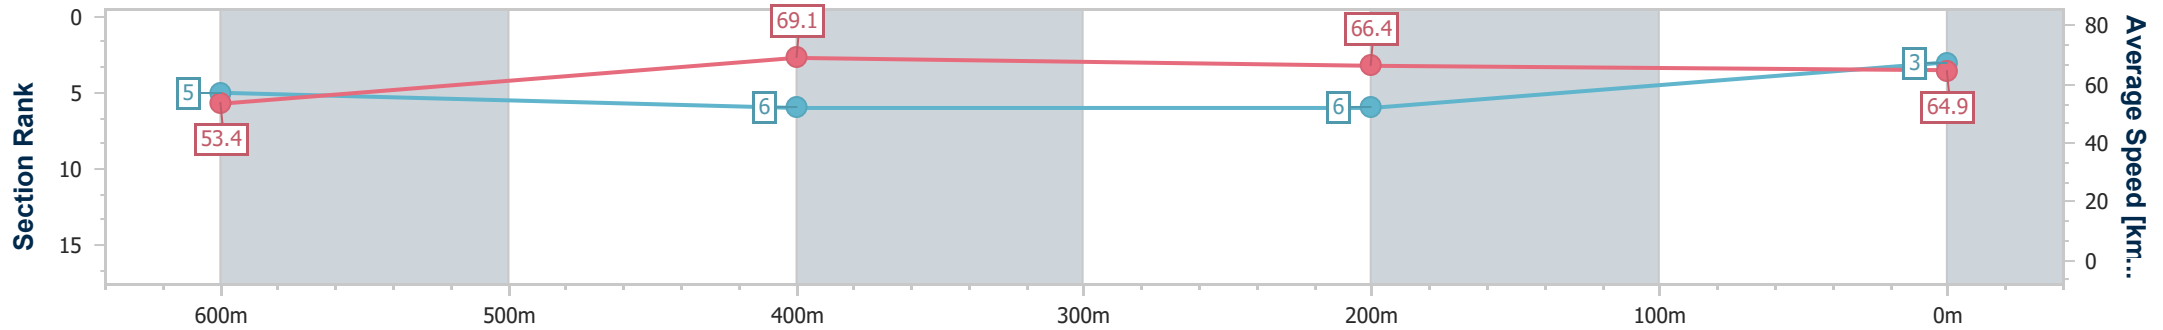

- [] Ranking at each section and finish
- .-.- No data available at this section
- NA No data available

Horse/Jockey Name	The Snuggler
Final Rank	4
Fastest Section Time (Section)	0:10.31 (600m)
Top Speed [km/h] (Section)	72.7 (600m)
Race State	Finished