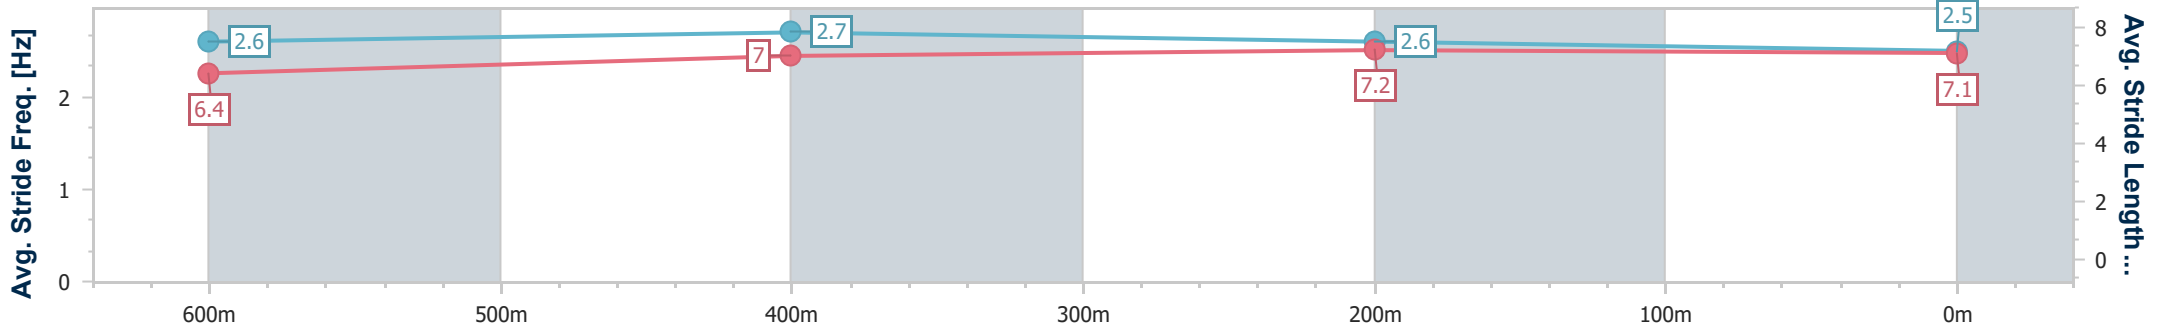

Horse/Jockey Name	Willy Ever
Final Rank	10
Fastest Section Time (Section)	0:10.71 (600m)
Top Speed [km/h] (Section)	69.5 (600m)
Race State	Finished

Ipswich QLD Professional
Race 1: SIRROMET QTIS Three-Years-Old Maiden Plate - 800m
03 November 2022 - 12:45
Track Rating: Good 4, Weather: Fine, Rail Position: +3m Entire Course

Section	Overall	600m	400m	200m
Section Times	0:46.79 [10] (0:13.73)	0:33.06 [10] (0:10.71)	0:22.35 [10] (0:10.89)	0:11.46 [11] (0:11.46)
Average Speed [km/h]	52.4	68.4	66.9	62.9
Top Speed [km/h]	68.4	69.5	68.8	65.4
Avg. Dist. to Rail [m]	12.4	6.3	3.9	6.2
Avg. Stride Freq. [Hz]	2.6	2.7	2.6	2.5
Avg. Stride Length [m]	6.4	7.0	7.2	7.1

- [ ] Ranking at each section and finish
- -.-.- No data available at this section
- NA No data available