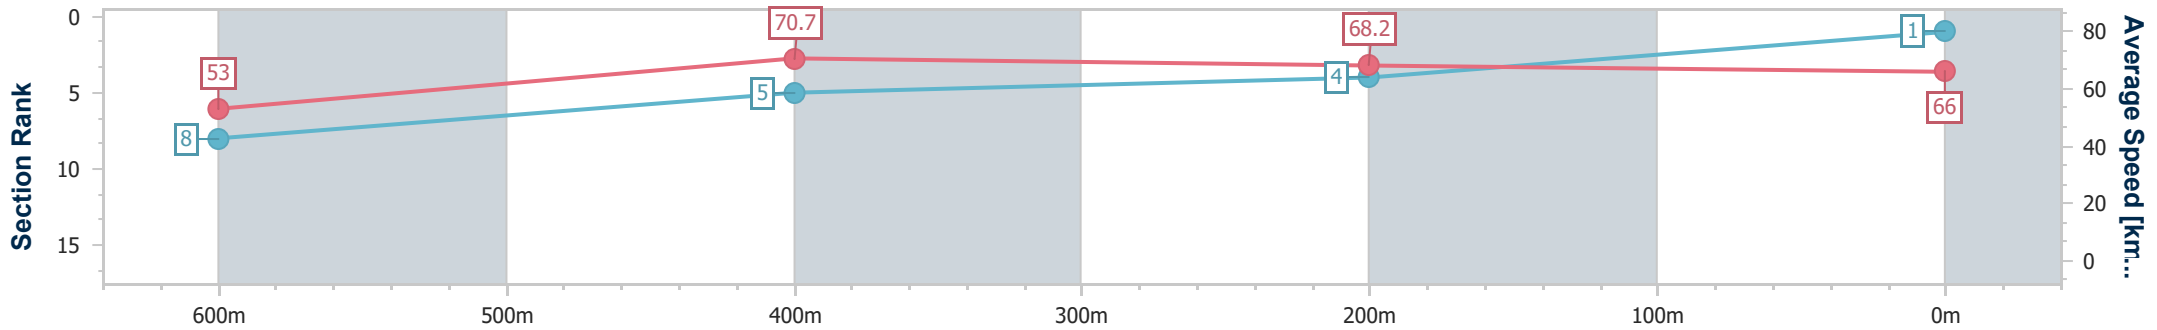

Ipswich QLD Professional

Race 1: SIRROMET QTIS Three-Years-Old Maiden Plate - 800m

03 November 2022 - 12:45

Track Rating: Good 4, Weather: Fine, Rail Position: +3m Entire Course

Section	Overall	600m	400m	200m
Section Times	0:45.46 [1] (0:13.61)	0:31.85 [8] (0:10.30)	0:21.55 [5] (0:10.65)	0:10.90 [4] (0:10.90)
Average Speed [km/h]	53.0	70.7	68.2	66.0
Top Speed [km/h]	70.9	72.3	69.2	68.5
Avg. Dist. to Rail [m]	9.4	4.3	3.3	5.9
Avg. Stride Freq. [Hz]	2.5	2.6	2.5	2.4
Avg. Stride Length [m]	6.7	7.7	7.7	7.6