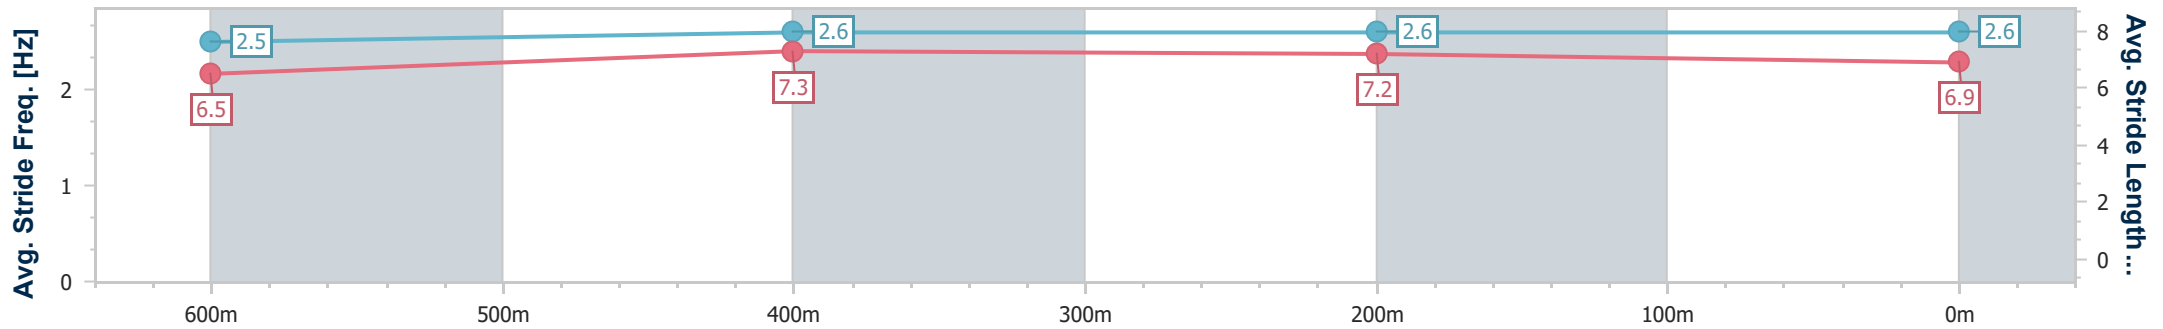

- [] Ranking at each section and finish
- .-.- No data available at this section
- NA No data available

Horse/Jockey Name	The Snuggler
Final Rank	4
Fastest Section Time (Section)	0:10.31 (600m)
Top Speed [km/h] (Section)	72.7 (600m)
Race State	Finished