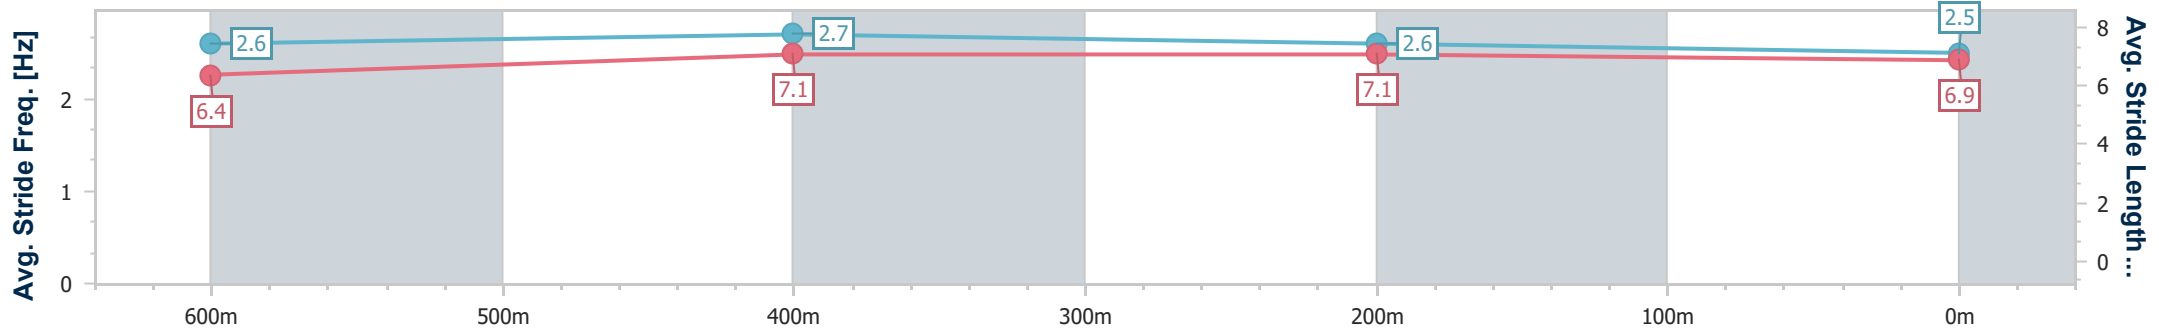

Ipswich QLD Professional

Race 1: SIRROMET QTIS Three-Years-Old Maiden Plate - 800m

03 November 2022 - 12:45

Track Rating: Good 4, Weather: Fine, Rail Position: +3m Entire Course

Section	Overall	600m	400m	200m
Section Times	0:45.89 [5] (0:13.36)	0:32.53 [4] (0:10.29)	0:22.24 [3] (0:10.84)	0:11.40 [2] (0:11.40)
Average Speed [km/h]	53.9	69.9	66.5	63.1
Top Speed [km/h]	70.4	70.9	68.9	65.1
Avg. Dist. to Rail [m]	1.6	0.5	1.5	3.8
Avg. Stride Freq. [Hz]	2.6	2.7	2.6	2.5
Avg. Stride Length [m]	6.4	7.1	7.1	6.9

- [] Ranking at each section and finish
- .-.- No data available at this section
- NA No data available

Horse/Jockey Name	On The Target
Final Rank	6
Fastest Section Time (Section)	0:10.37 (600m)
Top Speed [km/h] (Section)	71.5 (Overall)
Race State	Finished