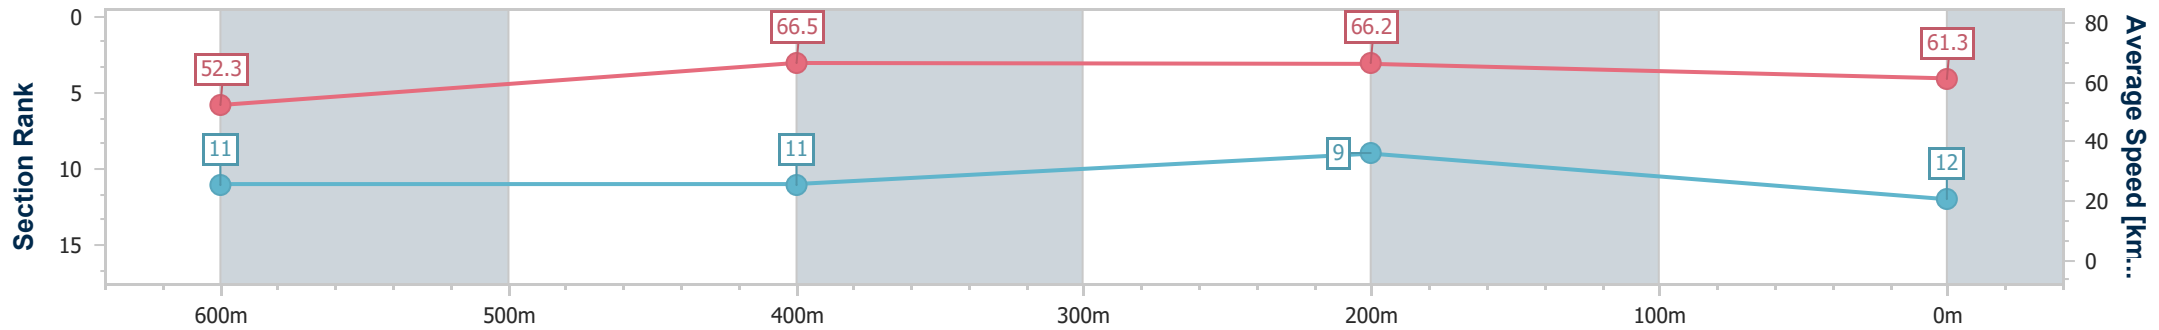

Ipswich QLD Professional

Race 1: SIRROMET QTIS Three-Years-Old Maiden Plate - 800m

03 November 2022 - 12:45

Track Rating: Good 4, Weather: Fine, Rail Position: +3m Entire Course

Section	Overall	600m	400m	200m
Section Times	0:47.13 [12] (0:13.80)	0:33.33 [11] (0:10.74)	0:22.59 [11] (0:10.82)	0:11.77 [9] (0:11.77)
Average Speed [km/h]	52.3	66.5	66.2	61.3
Top Speed [km/h]	69.5	68.6	67.5	65.3
Avg. Dist. to Rail [m]	0.6	1.6	0.9	0.6
Avg. Stride Freq. [Hz]	2.5	2.5	2.4	2.3
Avg. Stride Length [m]	6.5	7.5	7.6	7.3

- [] Ranking at each section and finish
- .-.- No data available at this section
- NA No data available