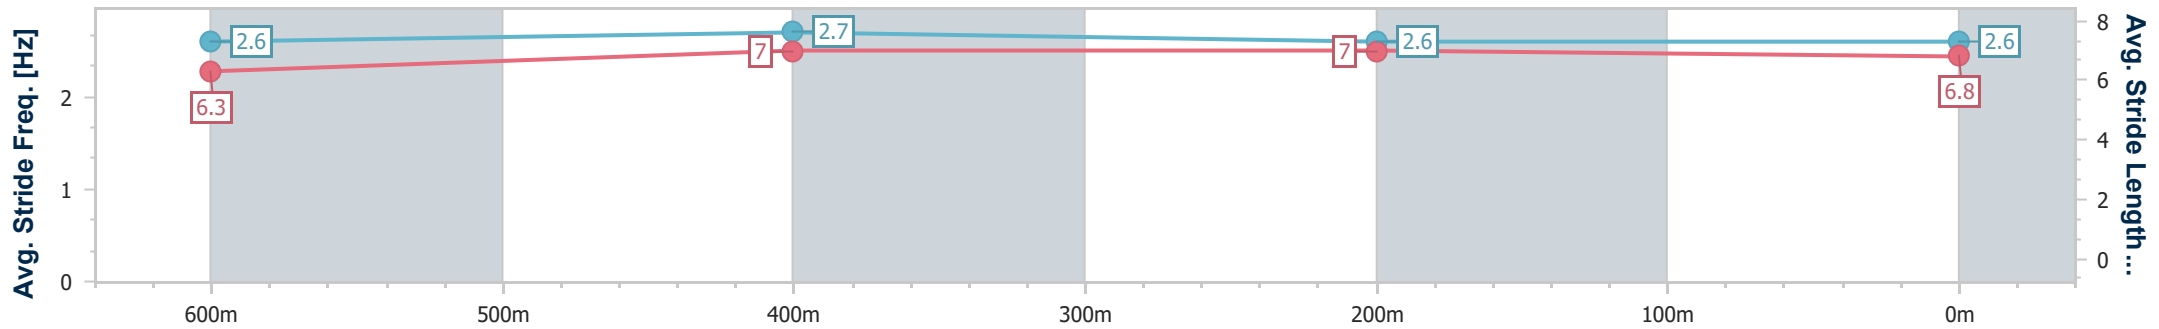

Ipswich QLD Professional

Race 1: SIRROMET QTIS Three-Years-Old Maiden Plate - 800m

03 November 2022 - 12:45

Track Rating: Good 4, Weather: Fine, Rail Position: +3m Entire Course

Section	Overall	600m	400m	200m
Section Times	0:46.53 [9] (0:13.59)	0:32.94 [7] (0:10.54)	0:22.40 [7] (0:10.91)	0:11.49 [7] (0:11.49)
Average Speed [km/h]	53.1	68.3	66.1	62.9
Top Speed [km/h]	68.3	69.4	67.6	65.6
Avg. Dist. to Rail [m]	4.5	0.8	1.3	2.4
Avg. Stride Freq. [Hz]	2.6	2.7	2.6	2.6
Avg. Stride Length [m]	6.3	7.0	7.0	6.8

- [] Ranking at each section and finish
- .-.- No data available at this section
- NA No data available

Horse/Jockey Name	Willy Ever
Final Rank	10
Fastest Section Time (Section)	0:10.71 (600m)
Top Speed [km/h] (Section)	69.5 (600m)
Race State	Finished