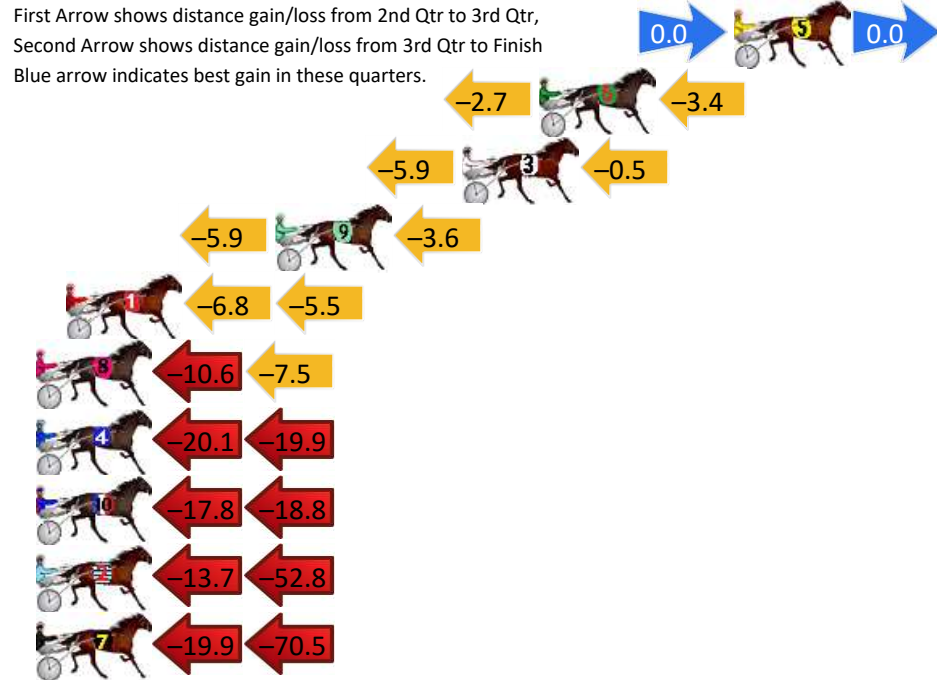

# Marburg Race 1 Distance 2200m

Sunday, 17 March 2024

Gross Time: 2:45.60 MileRate: 2:01.10 LeadTime: 46.50s First Qtr: 30.30s Second Qtr: 29.90s Third Qtr: 28.90s Fourth Qtr: 30.00s

DATA TABLE: 800 / 400 Posi's are position from leader and (how wide the horse was at that position)

## Finish Position and metres gained