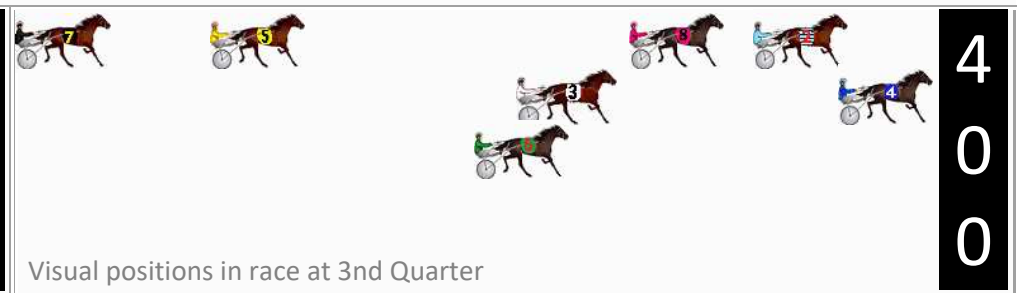

Marburg Race 7 Distance 2200m

Sunday, 17 March 2024

Gross Time: 2:43.30 MileRate: 1:59.50 LeadTime: 46.70s First Qtr: 30.10s Second Qtr: 29.10s Third Qtr: 28.30s Fourth Qtr: 29.10s

DATA TABLE: 800 / 400 Posi's are position from leader and (how wide the horse was at that position)

No	Horse	Plc	Mar	800 Posi	400 Posi	Time	3rd Qtr	4th Qt
4	MYDADSAID	1	0.0m	4.0m (1)	0.0m (1)	2:43.30	28.02s	29.10s
3	SIR BRIGADOON	2	14.4m	8.5m (0)	12.9m (1)	2:44.40	28.62s	29.28s
8	MERGE RIGHT	3	14.9m	4.0m (0)	8.4m (0)	2:44.44	28.62s	29.64s
2	MIDNIGHT CALM	4	22.8m	0.0m (0)	3.4m (0)	2:45.04	28.54s	30.60s
6	JOHNSON STEP	5	40.1m	8.5m (1)	14.6m (2)	2:46.36	28.74s	31.12s
5	GOELITZ	6	55.8m	21.0m (1)	25.2m (0)	2:47.56	28.62s	31.56s
10	MIGHTY FLYING DEAL	7	85.7m	34.1m (0)	40.4m (0)	2:49.84	28.78s	32.76s
1	RACING TIME	8	90.5m	40.4m (0)	60.3m (0)	2:50.21	29.76s	31.71s
7	ROSBERG	9	97.4m	27.3m (0)	64.5m (0)	2:50.74	30.98s	31.94s
9	BOSCH	10	104.9m	17.1m (0)	68.7m (0)	2:51.31	32.00s	32.21s

Finish Position and metres gained

First Arrow shows distance gain/loss from 2nd Qtr to 3rd Qtr, Second Arrow shows distance gain/loss from 3rd Qtr to Finish
Blue arrow indicates best gain in these quarters.