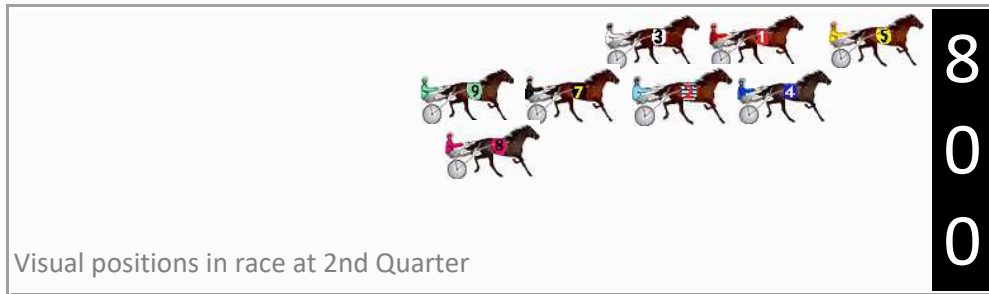

## Finish Position and metres gained

## Finish Position and metres gained

First Arrow shows distance gain/loss from 2nd Qtr to 3rd Qtr,  
Second Arrow shows distance gain/loss from 3rd Qtr to Finish  
Blue arrow indicates best gain in these quarters.