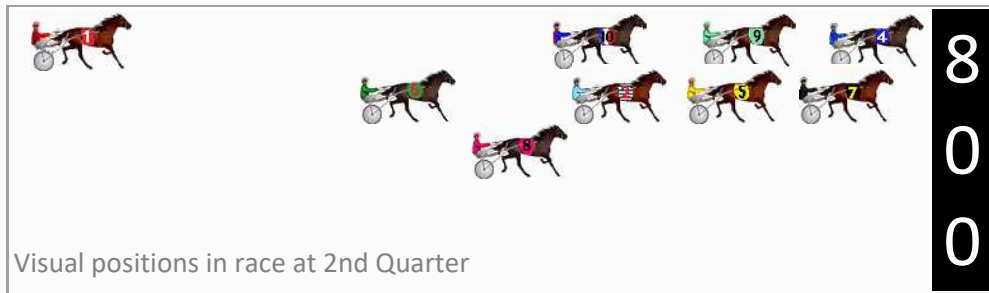

Marburg Race 5 Distance 2200m

Sunday, 17 March 2024

Gross Time: 2:47.50 MileRate: 2:02.50 LeadTime: 47.70s First Qtr: 31.50s Second Qtr: 31.10s Third Qtr: 28.20s Fourth Qtr: 29.00s

DATA TABLE: 800 / 400 Posi's are position from leader and (how wide the horse was at that position)

No	Horse	Plc	Mar	800 Posi	400 Posi	Time	3rd Qtr	4th Qt
7	LITTLE BOLT	1	0.0m	1.2m (1)	1.1m (1)	2:47.50	28.20s	28.92s
4	HIT THE TRACK	2	1.5m	0.0m (0)	0.0m (0)	2:47.61	28.20s	29.11s
9	MACH BRILLIANCE	3	9.3m	5.1m (0)	3.9m (0)	2:48.21	28.12s	29.43s
2	MISTER QUIRK	4	11.2m	10.3m (1)	11.3m (1)	2:48.35	28.28s	29.05s
5	KEAYANG TARA	5	11.3m	5.7m (1)	5.6m (1)	2:48.36	28.20s	29.46s
10	DELIGHTFUL RAINBOW	6	15.4m	11.1m (0)	9.6m (0)	2:48.67	28.10s	29.49s
6	ELLIS STREET	7	15.7m	18.8m (1)	15.2m (0)	2:48.69	27.96s	29.11s
8	MAJORDOIT	8	18.2m	14.3m (2)	14.6m (2)	2:48.88	28.24s	29.34s
3	VIKANDER	9	165.0m	100.7m (0)	108.9m (0)	3:00.06	28.88s	33.82s
1	JUNIOR RYAN	10	174.1m	106.4m (0)	115.9m (0)	3:00.75	28.98s	34.01s

Finish Position and metres gained

First Arrow shows distance gain/loss from 2nd Qtr to 3rd Qtr, Second Arrow shows distance gain/loss from 3rd Qtr to Finish Blue arrow indicates best gain in these quarters.