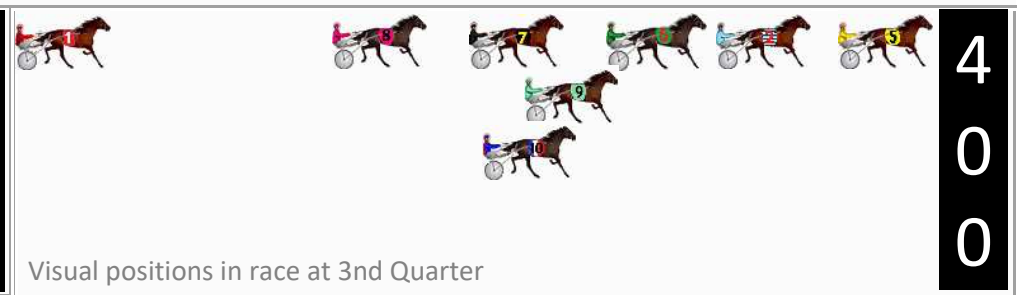

## Finish Position and metres gained

First Arrow shows distance gain/loss from 2nd Qtr to 3rd Qtr,  
Second Arrow shows distance gain/loss from 3rd Qtr to Finish  
Blue arrow indicates best gain in these quarters.