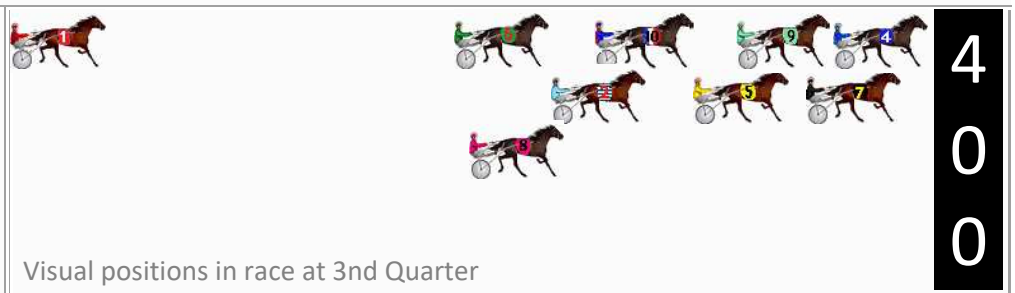

Marburg Race 5 Distance 2200m

Sunday, 17 March 2024

Gross Time: 2:47.50 MileRate: 2:02.50 LeadTime: 47.70s First Qtr: 31.50s Second Qtr: 31.10s Third Qtr: 28.20s Fourth Qtr: 29.00s

DATA TABLE: 800 / 400 Posi's are position from leader and (how wide the horse was at that position)

No	Horse	Plc	Mar	800 Posi	400 Posi	Time	3rd Qtr	4th Qt
7	LITTLE BOLT	1	0.0m	1.2m (1)	1.1m (1)	2:47.50	28.20s	28.92s
4	HIT THE TRACK	2	1.5m	0.0m (0)	0.0m (0)	2:47.61	28.20s	29.11s
9	MACH BRILLIANCE	3	9.3m	5.1m (0)	3.9m (0)	2:48.21	28.12s	29.43s
2	MISTER QUIRK	4	11.2m	10.3m (1)	11.3m (1)	2:48.35	28.28s	29.05s
5	KEAYANG TARA	5	11.3m	5.7m (1)	5.6m (1)	2:48.36	28.20s	29.46s
10	DELIGHTFUL RAINBOW	6	15.4m	11.1m (0)	9.6m (0)	2:48.67	28.10s	29.49s
6	ELLIS STREET	7	15.7m	18.8m (1)	15.2m (0)	2:48.69	27.96s	29.11s
8	MAJORDOIT	8	18.2m	14.3m (2)	14.6m (2)	2:48.88	28.24s	29.34s
3	VIKANDER	9	165.0m	100.7m (0)	108.9m (0)	3:00.06	28.88s	33.82s
1	JUNIOR RYAN	10	174.1m	106.4m (0)	115.9m (0)	3:00.75	28.98s	34.01s

Finish Position and metres gained

First Arrow shows distance gain/loss from 2nd Qtr to 3rd Qtr, Second Arrow shows distance gain/loss from 3rd Qtr to Finish Blue arrow indicates best gain in these quarters.