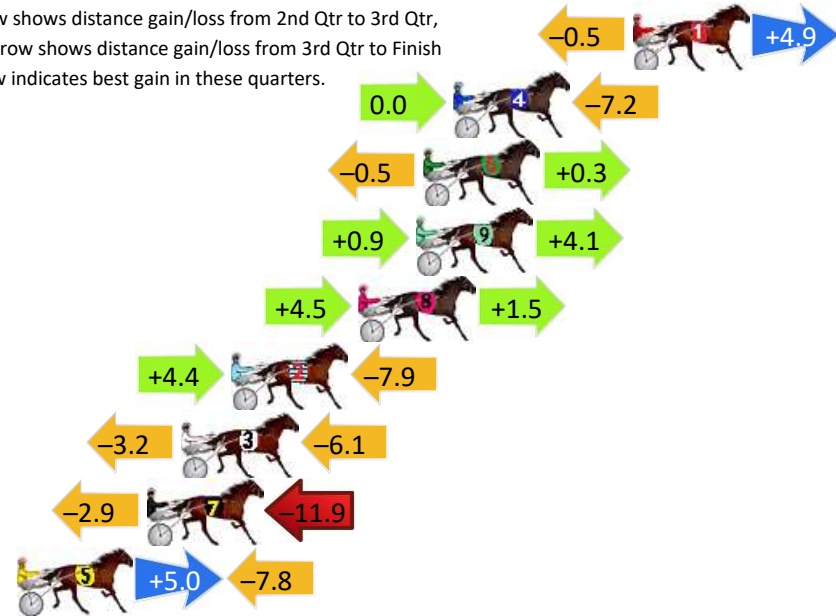

## Finish Position and metres gained

First Arrow shows distance gain/loss from 2nd Qtr to 3rd Qtr, Second Arrow shows distance gain/loss from 3rd Qtr to Finish  
Blue arrow indicates best gain in these quarters.

# Marburg Race 6 Distance 1850m

Sunday, 17 March 2024

Gross Time: 2:17.20 MileRate: 1:59.40 LeadTime: 15.80s First Qtr: 31.40s Second Qtr: 30.80s Third Qtr: 29.40s Fourth Qtr: 29.80s

DATA TABLE: 800 / 400 Posi's are position from leader and (how wide the horse was at that position)