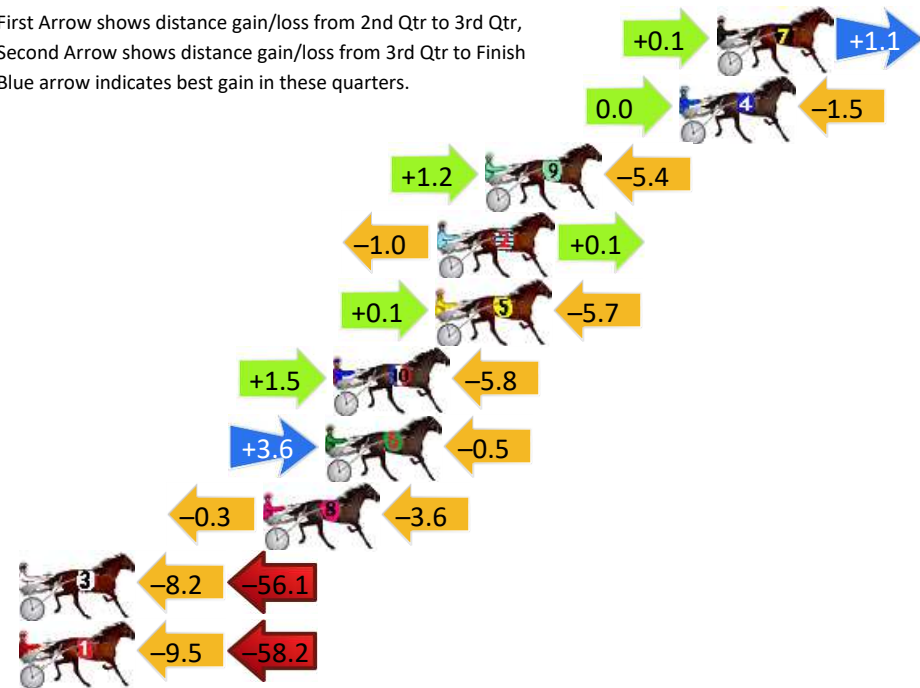

## Finish Position and metres gained

First Arrow shows distance gain/loss from 2nd Qtr to 3rd Qtr, Second Arrow shows distance gain/loss from 3rd Qtr to Finish  
Blue arrow indicates best gain in these quarters.

800

Visual positions in race at 2nd Quarter

400

Visual positions in race at 3rd Quarter

# Marburg Race 5 Distance 2200m

Sunday, 17 March 2024

Gross Time: 2:47.50 MileRate: 2:02.50 LeadTime: 47.70s First Qtr: 31.50s Second Qtr: 31.10s Third Qtr: 28.20s Fourth Qtr: 29.00s

DATA TABLE: 800 / 400 Posi's are position from leader and (how wide the horse was at that position)