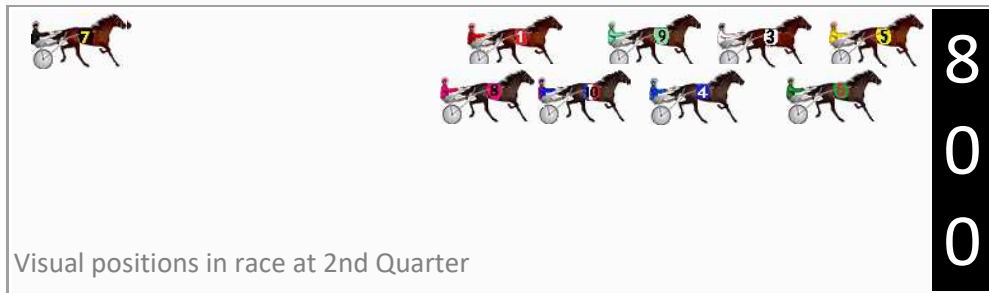

Marburg Race 1 Distance 2200m

Sunday, 17 March 2024

Gross Time: 2:45.60 MileRate: 2:01.10 LeadTime: 46.50s First Qtr: 30.30s Second Qtr: 29.90s Third Qtr: 28.90s Fourth Qtr: 30.00s

DATA TABLE: 800 / 400 Posi's are position from leader and (how wide the horse was at that position)

No	Horse	Plc	Mar	800 Posi	400 Posi	Time	3rd Qtr	4th Qt
5	PARTY CHANGER	1	0.0m	0.0m (0)	0.0m (0)	2:45.60	28.90s	30.00s
6	TROUPER JUJON	2	7.8m	1.7m (1)	4.4m (1)	2:46.21	29.10s	30.29s
3	ALTANA BLUE	3	10.9m	4.5m (0)	10.4m (0)	2:46.46	29.34s	30.10s
9	MY ULTIMATE HESTON	4	18.4m	8.9m (0)	14.8m (1)	2:47.05	29.34s	30.37s
1	MAN OF ACTION	5	26.8m	14.5m (0)	21.3m (0)	2:47.71	29.42s	30.55s
8	CHANCELESS CENTURY	6	33.7m	15.6m (1)	26.2m (2)	2:48.25	29.70s	30.73s
4	HESLUVABLE	7	47.2m	7.2m (1)	27.3m (0)	2:49.31	30.38s	31.71s
10	ROCCO VARIETY	8	48.3m	11.7m (1)	29.5m (1)	2:49.40	30.22s	31.64s
2	MUSTANG DUDE	9	155.3m	88.8m (0)	102.5m (0)	2:57.80	30.02s	34.70s
7	COULD IT BE ME	10	209.8m	119.4m (0)	139.3m (0)	3:02.09	30.52s	36.29s

Finish Position and metres gained