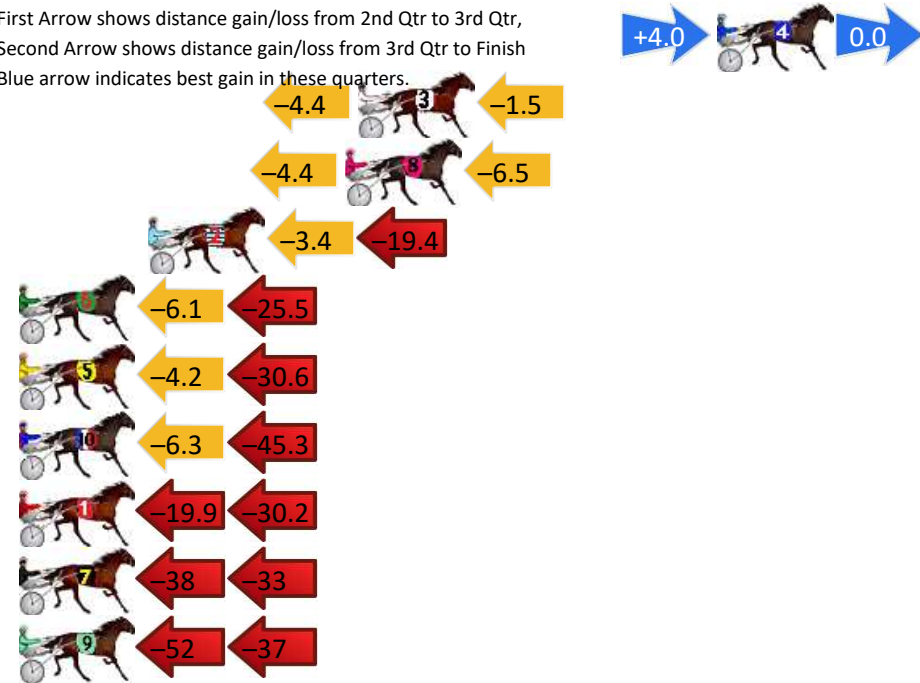

Marburg Race 7 Distance 2200m

Sunday, 17 March 2024

Gross Time: 2:43.30 MileRate: 1:59.50 LeadTime: 46.70s First Qtr: 30.10s Second Qtr: 29.10s Third Qtr: 28.30s Fourth Qtr: 29.10s

DATA TABLE: 800 / 400 Posi's are position from leader and (how wide the horse was at that position)

No	Horse	Plc	Mar	800 Posi	400 Posi	Time	3rd Qtr	4th Qt
4	MYDADSAID	1	0.0m	4.0m (1)	0.0m (1)	2:43.30	28.02s	29.10s
3	SIR BRIGADOON	2	14.4m	8.5m (0)	12.9m (1)	2:44.40	28.62s	29.28s
8	MERGE RIGHT	3	14.9m	4.0m (0)	8.4m (0)	2:44.44	28.62s	29.64s
2	MIDNIGHT CALM	4	22.8m	0.0m (0)	3.4m (0)	2:45.04	28.54s	30.60s
6	JOHNSON STEP	5	40.1m	8.5m (1)	14.6m (2)	2:46.36	28.74s	31.12s
5	GOELITZ	6	55.8m	21.0m (1)	25.2m (0)	2:47.56	28.62s	31.56s
10	MIGHTY FLYING DEAL	7	85.7m	34.1m (0)	40.4m (0)	2:49.84	28.78s	32.76s
1	RACING TIME	8	90.5m	40.4m (0)	60.3m (0)	2:50.21	29.76s	31.71s
7	ROSBERG	9	97.4m	27.3m (0)	64.5m (0)	2:50.74	30.98s	31.94s
9	BOSCH	10	104.9m	17.1m (0)	68.7m (0)	2:51.31	32.00s	32.21s

Finish Position and metres gained

First Arrow shows distance gain/loss from 2nd Qtr to 3rd Qtr, Second Arrow shows distance gain/loss from 3rd Qtr to Finish
Blue arrow indicates best gain in these quarters.