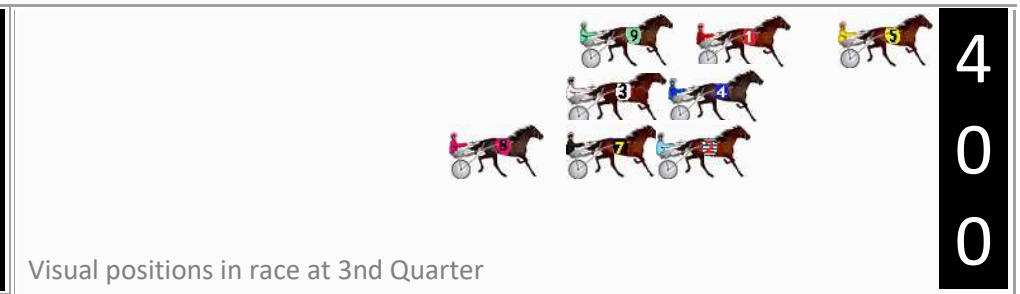

## Finish Position and metres gained

## Finish Position and metres gained

First Arrow shows distance gain/loss from 2nd Qtr to 3rd Qtr,  
Second Arrow shows distance gain/loss from 3rd Qtr to Finish  
Blue arrow indicates best gain in these quarters.