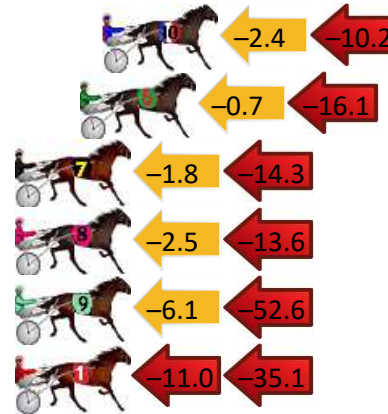

## Finish Position and metres gained

First Arrow shows distance gain/loss from 2nd Qtr to 3rd Qtr,  
Second Arrow shows distance gain/loss from 3rd Qtr to Finish  
Blue arrow indicates best gain in these quarters.

# Marburg Race 3 Distance 2200m

Sunday, 17 March 2024

Gross Time: 2:45.60 MileRate: 2:01.10 LeadTime: 46.40s First Qtr: 30.40s Second Qtr: 30.10s Third Qtr: 29.80s Fourth Qtr: 28.90s

DATA TABLE: 800 / 400 Posi's are position from leader and (how wide the horse was at that position)