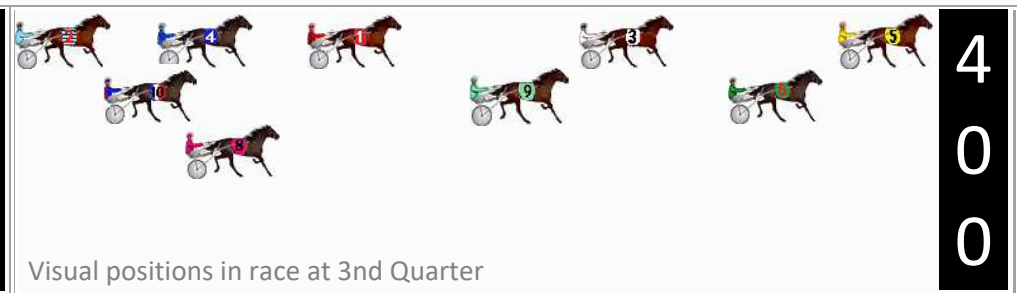

Marburg Race 1 Distance 2200m

Sunday, 17 March 2024

Gross Time: 2:45.60 MileRate: 2:01.10 LeadTime: 46.50s First Qtr: 30.30s Second Qtr: 29.90s Third Qtr: 28.90s Fourth Qtr: 30.00s

DATA TABLE: 800 / 400 Posi's are position from leader and (how wide the horse was at that position)

No	Horse	Plc	Mar	800 Posi	400 Posi	Time	3rd Qtr	4th Qt
5	PARTY CHANGER	1	0.0m	0.0m (0)	0.0m (0)	2:45.60	28.90s	30.00s
6	TROUPER JUJON	2	7.8m	1.7m (1)	4.4m (1)	2:46.21	29.10s	30.29s
3	ALTANA BLUE	3	10.9m	4.5m (0)	10.4m (0)	2:46.46	29.34s	30.10s
9	MY ULTIMATE HESTON	4	18.4m	8.9m (0)	14.8m (1)	2:47.05	29.34s	30.37s
1	MAN OF ACTION	5	26.8m	14.5m (0)	21.3m (0)	2:47.71	29.42s	30.55s
8	CHANCELESS CENTURY	6	33.7m	15.6m (1)	26.2m (2)	2:48.25	29.70s	30.73s
4	HESLUVABLE	7	47.2m	7.2m (1)	27.3m (0)	2:49.31	30.38s	31.71s
10	ROCCO VARIETY	8	48.3m	11.7m (1)	29.5m (1)	2:49.40	30.22s	31.64s
2	MUSTANG DUDE	9	155.3m	88.8m (0)	102.5m (0)	2:57.80	30.02s	34.70s
7	COULD IT BE ME	10	209.8m	119.4m (0)	139.3m (0)	3:02.09	30.52s	36.29s

Finish Position and metres gained