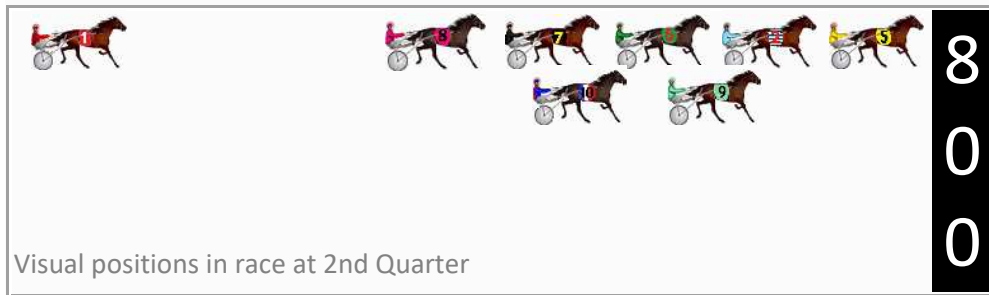

## Finish Position and metres gained

First Arrow shows distance gain/loss from 2nd Qtr to 3rd Qtr,  
Second Arrow shows distance gain/loss from 3rd Qtr to Finish  
Blue arrow indicates best gain in these quarters.