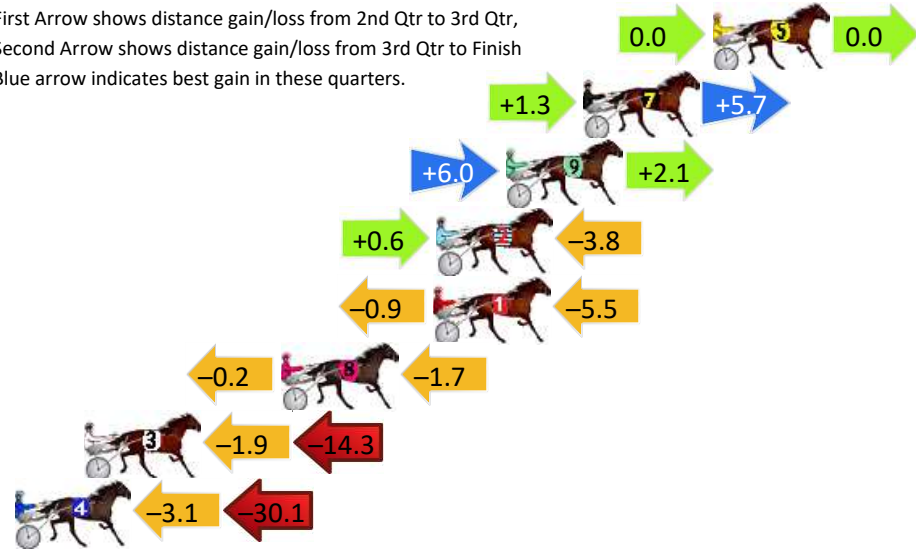

## Finish Position and metres gained

# Marburg Race 2 Distance 1850m

Sunday, 17 March 2024

Gross Time: 2:20.20 MileRate: 2:02.00 LeadTime: 17.20s First Qtr: 30.80s Second Qtr: 30.40s Third Qtr: 30.50s Fourth Qtr: 31.30s

DATA TABLE: 800 / 400 Posi's are position from leader and (how wide the horse was at that position)

## Finish Position and metres gained

First Arrow shows distance gain/loss from 2nd Qtr to 3rd Qtr,  
Second Arrow shows distance gain/loss from 3rd Qtr to Finish  
Blue arrow indicates best gain in these quarters.