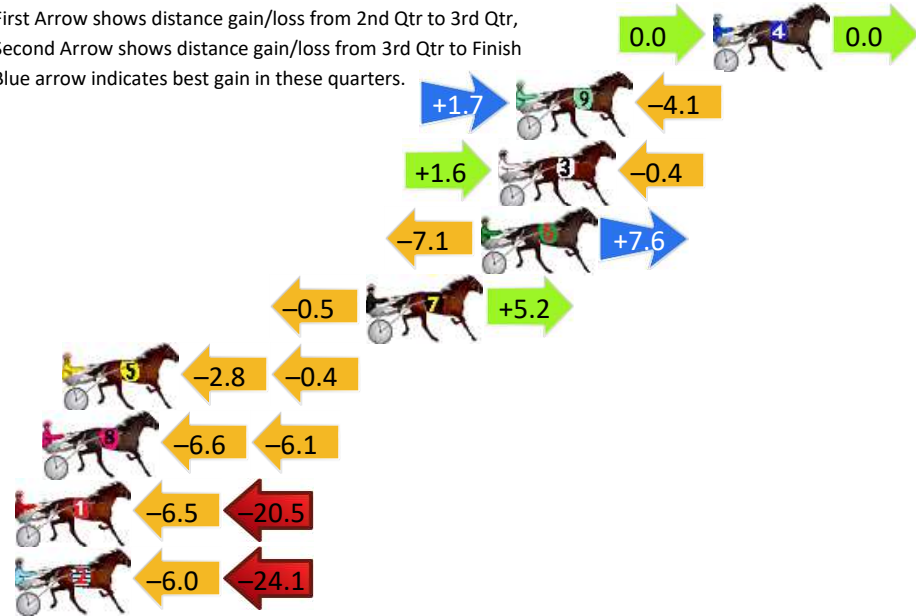

## Finish Position and metres gained

First Arrow shows distance gain/loss from 2nd Qtr to 3rd Qtr, Second Arrow shows distance gain/loss from 3rd Qtr to Finish  
Blue arrow indicates best gain in these quarters.

# Marburg Race 4 Distance 1850m

Sunday, 17 March 2024

Gross Time: 2:18.70 MileRate: 2:00.70 LeadTime: 16.90s First Qtr: 32.00s Second Qtr: 30.90s Third Qtr: 29.50s Fourth Qtr: 29.40s

DATA TABLE: 800 / 400 Posi's are position from leader and (how wide the horse was at that position)