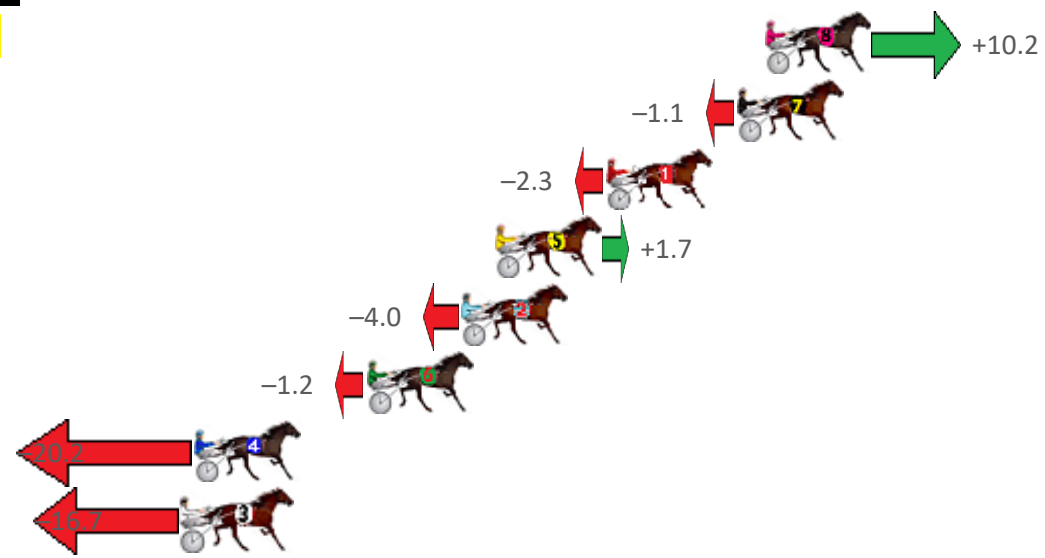

Albion Park Race 9 Distance 1660m

Saturday, 22 October 2022

Gross Time: 2:01.40 MileRate: 1:57.70 LeadTime: 3.40s First Qtr: 28.00s Second Qtr: 31.60s Third Qtr: 29.10s Fourth Qtr: 29.30s

NoHorse	Plc	Mar	800 Posi	400 Posi	Time	3rd Qtr	4th Qtr
8 ONLY ONCE BITTEN	1	0.0m	10.2m (1)	12.2m (2)	2:01.40	29.25s	28.41s
7 CLOWNS TOTHE LEF	2	1.1m	0.0m (0)	0.0m (0)	2:01.48	29.10s	29.38s
1 SHEZ GOT BLING	3	6.3m	4.0m (0)	4.0m (0)	2:01.88	29.10s	29.47s
5 A WHOLE LOTTA RO	4	10.7m	12.4m (0)	13.0m (0)	2:02.22	29.14s	29.13s
2 GABBYS IDEAL	5	12.0m	8.0m (0)	8.0m (0)	2:02.32	29.10s	29.59s
6 SCENE OF TERROR	6	15.8m	14.6m (1)	16.6m (2)	2:02.61	29.25s	29.24s
4 ITSMEGS	7	22.6m	2.4m (1)	8.2m (1)	2:03.14	29.52s	30.35s
3 REDBANK MOLLY	8	23.1m	6.4m (1)	8.0m (2)	2:03.18	29.21s	30.40s

Finish Position and metres gained from 800m

Home of Australian Harness Sectionals
PJ Harness Analyser   Daily Raw Data directly to your inbox

NEW All Victorian Racing added as of 17 January 2022

www.pjdata.com.au
admin@pjdata.com.au
www.facebook.com/PJHarnessRacing

RISE Digital, Harness Racing Australia nor the provider accepts any responsibility for the completeness or accuracy of any of the information contained herein, and makes no representations about its suitability for any particular purpose. Users should make their own judgements about those matters and/or seek independent advice. You assume all risks associated with use of data provided on this page