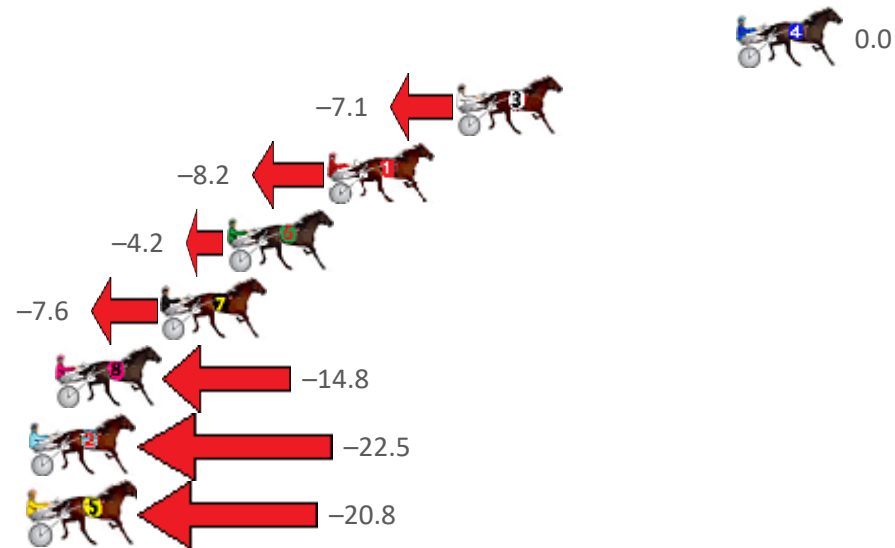

Albion Park Race 6 Distance 1660m

Saturday, 22 October 2022

Gross Time: 1:57.50 MileRate: 1:53.90 LeadTime: 3.40s First Qtr: 28.00s Second Qtr: 30.70s Third Qtr: 28.10s Fourth Qtr: 27.30s

NoHorse	Plc	Mar	800 Posi	400 Posi	Time	3rd Qtr	4th Qtr
4 SLIP THE HUNDY	1	0.0m	0.0m (0)	0.0m (0)	1:57.50	28.10s	27.30s
3 CALL ME KEITH	2	11.1m	4.0m (0)	5.0m (0)	1:58.30	28.17s	27.71s
1 COMMODORE JUJO	3	16.2m	8.0m (0)	11.2m (0)	1:58.66	28.33s	27.64s
6 MAFUTA VAUTIN	4	20.2m	16.0m (0)	20.6m (0)	1:58.95	28.42s	27.27s
7 BITCOIN	5	22.8m	15.2m (1)	13.4m (1)	1:59.14	27.99s	27.94s
8 KASH US BACK	6	27.0m	12.2m (0)	16.6m (0)	1:59.44	28.41s	28.01s
2 YEP GOT CHOOKS	7	28.7m	6.2m (1)	4.8m (1)	1:59.56	28.03s	28.92s
5 LYRICAL GENIUS	8	31.0m	10.2m (1)	9.4m (1)	1:59.73	28.07s	28.77s

Finish Position and metres gained from 800m

Home of Australian Harness Sectionals

PJ Harness Analyser   Daily Raw Data directly to your inbox

NEW All Victorian Racing added as of 17 January 2022

www.pjdata.com.au
admin@pjdata.com.au
www.facebook.com/PJHarnessRacing

RISE Digital, Harness Racing Australia nor the provider accepts any responsibility for the completeness or accuracy of any of the information contained herein, and makes no representations about its suitability for any particular purpose. Users should make their own judgements about those matters and/or seek independent advice. You assume all risks associated with use of data provided on this page