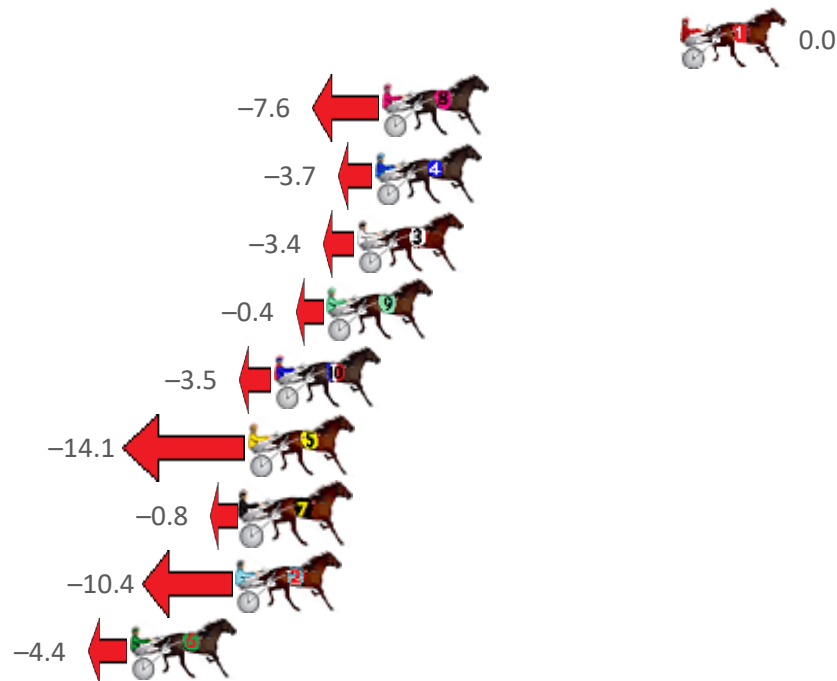

Albion Park Race 3 Distance 2138m

Saturday, 22 October 2022

Gross Time: 2:35.50 MileRate: 1:57.00 LeadTime: 38.20s First Qtr: 30.90s Second Qtr: 30.60s Third Qtr: 27.80s Fourth Qtr: 28.00s

NoHorse	Plc	Mar	800 Posi	400 Posi	Time	3rd Qtr	4th Qtr
1 AIR TIME	1	0.0m	0.0m (0)	0.0m (0)	2:35.50	27.80s	28.00s
8 CANT BLUFF YOU	2	11.8m	4.2m (0)	4.4m (0)	2:36.37	27.81s	28.52s
4 DOCTA FEELGOOD	3	12.1m	8.4m (0)	8.6m (0)	2:36.39	27.81s	28.24s
3 ITZ CHEROKEE JACK	4	12.8m	9.4m (2)	5.8m (2)	2:36.44	27.55s	28.49s
9 LETS BLAZE	5	14.0m	13.6m (2)	11.0m (2)	2:36.53	27.62s	28.21s
10 ISOLATION	6	16.1m	12.6m (0)	13.2m (0)	2:36.69	27.84s	28.20s
5 HES PERFECTLY IDEA	7	17.1m	3.0m (1)	4.4m (1)	2:36.76	27.89s	28.88s
7 SMOOTH CASH	8	17.4m	16.6m (0)	15.2m (2)	2:36.78	27.70s	28.15s
2 HARRY KANE	9	17.6m	7.2m (1)	10.0m (1)	2:36.80	27.99s	28.53s
6 HESTON ZOOLANDE	10	21.8m	17.4m (1)	14.0m (1)	2:37.10	27.56s	28.54s

Finish Position and metres gained from 800m

Home of Australian Harness Sectionals
PJ Harness Analyser   Daily Raw Data directly to your inbox

All Victorian Racing added as of 17 January 2022

www.pjdata.com.au
admin@pjdata.com.au
www.facebook.com/PJHarnessRacing

RISE Digital, Harness Racing Australia nor the provider accepts any responsibility for the completeness or accuracy of any of the information contained herein, and makes no representations about its suitability for any particular purpose. Users should make their own judgements about those matters and/or seek independent advice. You assume all risks associated with use of data provided on this page