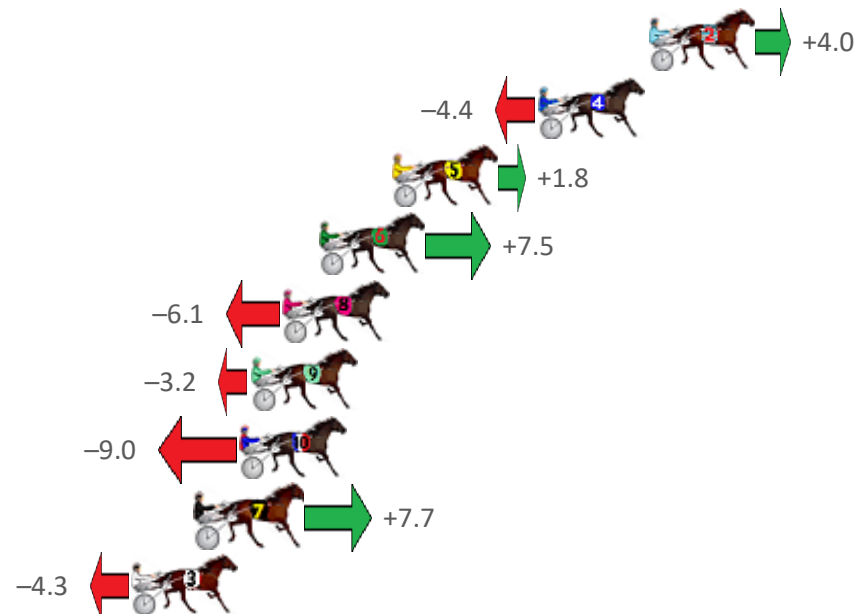

Albion Park Race 2 Distance 1660m

Saturday, 22 October 2022

Gross Time: 1:56.80 MileRate: 1:53.30 LeadTime: 3.40s First Qtr: 27.60s Second Qtr: 30.20s Third Qtr: 27.60s Fourth Qtr: 28.00s

NoHorse	Plc	Mar	800 Posi	400 Posi	Time	3rd Qtr	4th Qtr
2 SWAYZEE	1	0.0m	4.0m (0)	4.4m (0)	1:56.80	27.63s	27.69s
4 PARAMA	2	4.4m	0.0m (0)	0.0m (0)	1:57.12	27.60s	28.31s
5 ROCK BOTTOM	3	10.2m	12.0m (1)	11.0m (1)	1:57.55	27.53s	27.94s
6 BOMBADIER JUJON	4	13.1m	20.6m (1)	15.8m (1)	1:57.76	27.27s	27.81s
8 BONNIE PRINCE LOU	5	14.5m	8.4m (0)	9.4m (0)	1:57.87	27.67s	28.36s
9 MUCH BETTOR	6	15.8m	12.6m (0)	13.6m (0)	1:57.96	27.67s	28.15s
10 TIZ A SIZZLER	7	16.2m	7.2m (1)	5.2m (1)	1:57.99	27.46s	28.77s
7 SAGINAW	8	17.9m	25.6m (1)	21.0m (1)	1:58.12	27.28s	27.78s
3 KEAYANG MARVEN	9	20.5m	16.2m (1)	15.4m (2)	1:58.31	27.54s	28.36s

Finish Position and metres gained from 800m

Home of Australian Harness Sectionals
PJ Harness Analyser   Daily Raw Data directly to your inbox

NEW All Victorian Racing added as of 17 January 2022

www.pjdata.com.au   admin@pjdata.com.au   www.facebook.com/PJHarnessRacing

RISE Digital, Harness Racing Australia nor the provider accepts any responsibility for the completeness or accuracy of any of the information contained herein, and makes no representations about its suitability for any particular purpose. Users should make their own judgements about those matters and/or seek independent advice. You assume all risks associated with use of data provided on this page