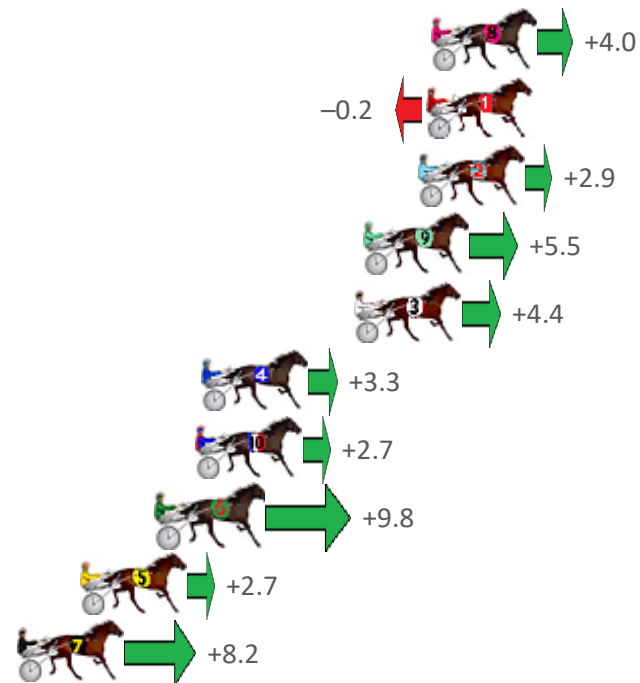

Albion Park Race 1 Distance 2138m

Saturday, 22 October 2022

Gross Time: 2:34.70 MileRate: 1:56.40 LeadTime: 39.10s First Qtr: 29.80s Second Qtr: 30.00s Third Qtr: 27.70s Fourth Qtr: 28.10s

NoHorse	Plc	Mar	800 Posi	400 Posi	Time	3rd Qtr	4th Qtr
8 SWAGGIE SHANNON	1	0.0m	4.0m (0)	4.4m (0)	2:34.70	27.73s	27.79s
1 ROCKNROLL CLASSIC	2	0.2m	0.0m (0)	0.0m (0)	2:34.71	27.70s	28.11s
2 MAKE MINE MEMPH	3	0.5m	3.4m (1)	1.8m (1)	2:34.74	27.59s	28.01s
9 JONAH JONES	4	2.7m	8.2m (0)	9.0m (0)	2:34.90	27.76s	27.66s
3 OBI ONE	5	3.0m	7.4m (1)	6.0m (1)	2:34.92	27.60s	27.89s
4 JACK WILLIAM	6	9.1m	12.4m (0)	14.0m (0)	2:35.37	27.81s	27.76s
10 SCOOB OPERATOR	7	9.3m	12.0m (1)	10.2m (1)	2:35.39	27.58s	28.04s
6 GLENLEDI BOY	8	10.8m	20.6m (1)	14.8m (2)	2:35.50	27.30s	27.82s
5 ESCALERA	9	13.9m	16.6m (2)	10.6m (2)	2:35.73	27.28s	28.33s
7 JUMPING JACK JIMM	10	16.4m	24.6m (1)	15.2m (1)	2:35.91	27.05s	28.18s

Finish Position and metres gained from 800m

Home of Australian Harness Sectionals
PJ Harness Analyser   Daily Raw Data directly to your inbox

NEW All Victorian Racing added as of 17 January 2022

www.pjdata.com.au
admin@pjdata.com.au
www.facebook.com/PJHarnessRacing

RISE Digital, Harness Racing Australia nor the provider accepts any responsibility for the completeness or accuracy of any of the information contained herein, and makes no representations about its suitability for any particular purpose. Users should make their own judgements about those matters and/or seek independent advice. You assume all risks associated with use of data provided on this page