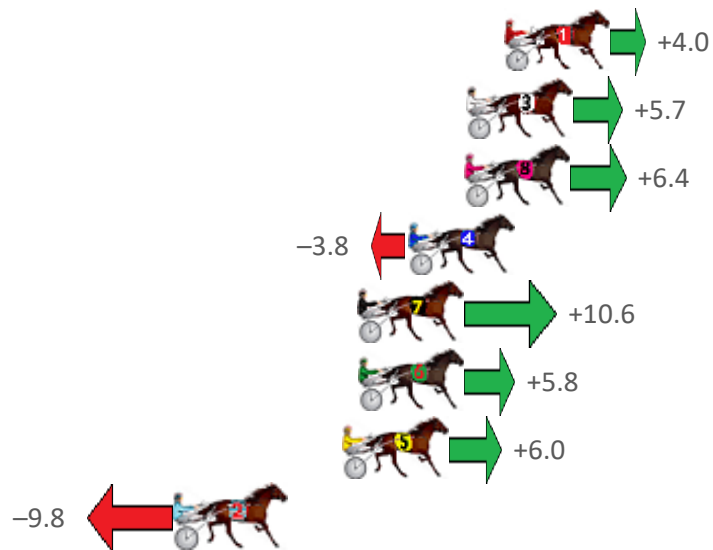

Albion Park Race 7 Distance 1660m

Saturday, 22 October 2022

Gross Time: 1:58.00 MileRate: 1:54.40 LeadTime: 3.40s First Qtr: 27.80s Second Qtr: 30.10s Third Qtr: 27.90s Fourth Qtr: 28.80s

NoHorse	Plc	Mar	800 Posi	400 Posi	Time	3rd Qtr	4th Qtr
1 IMA SOCIALITE	1	0.0m	4.0m (0)	4.4m (0)	1:58.00	27.93s	28.48s
3 COURAGEOUS SAINT	2	1.5m	7.2m (1)	8.8m (1)	1:58.11	28.02s	28.28s
8 REGULUS	3	1.6m	8.0m (0)	8.4m (0)	1:58.12	27.94s	28.31s
4 SCOTCH EN ICE	4	3.8m	0.0m (0)	0.0m (0)	1:58.29	27.90s	29.07s
7 TUAPEKA GLORY	5	5.8m	16.4m (1)	17.8m (1)	1:58.44	28.01s	27.94s
6 CAPTAIN KIRK	6	5.8m	11.6m (1)	13.2m (1)	1:58.44	28.02s	28.27s
5 FLO RYDA	7	6.4m	12.4m (0)	13.4m (0)	1:58.48	27.98s	28.30s
2 CONVAIR HUSTLER	8	13.0m	3.2m (1)	4.8m (1)	1:58.98	28.00s	29.39s

Finish Position and metres gained from 800m

Home of Australian Harness Sectionals
PJ Harness Analyser   Daily Raw Data directly to your inbox

NEW All Victorian Racing added as of 17 January 2022

www.pjdata.com.au   admin@pjdata.com.au   www.facebook.com/PJHarnessRacing

RISE Digital, Harness Racing Australia nor the provider accepts any responsibility for the completeness or accuracy of any of the information contained herein, and makes no representations about its suitability for any particular purpose. Users should make their own judgements about those matters and/or seek independent advice. You assume all risks associated with use of data provided on this page