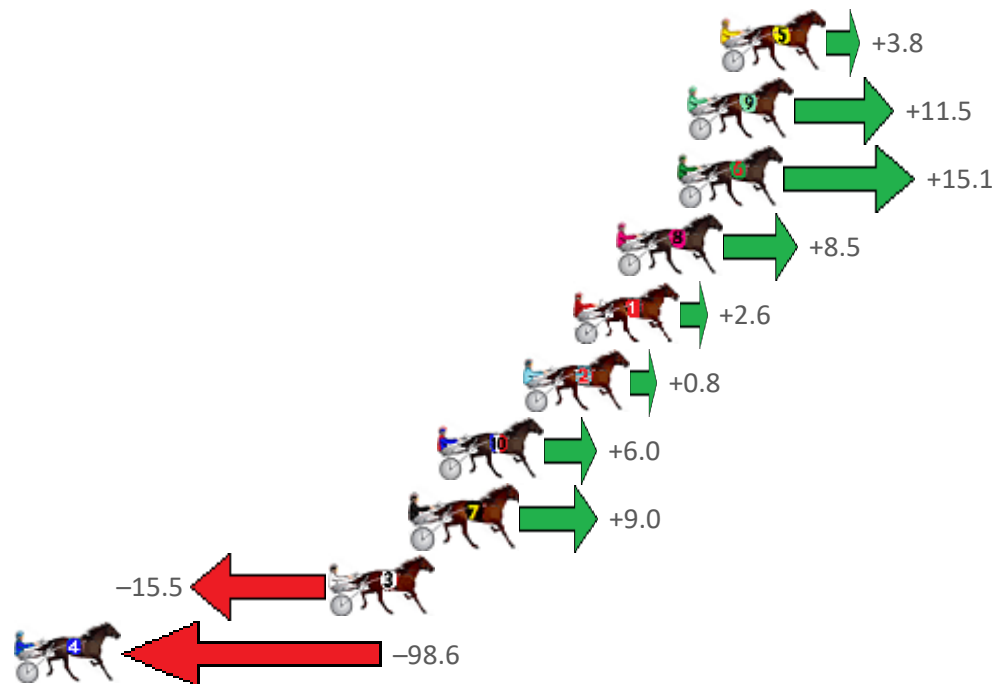

Albion Park Race 4 Distance 1660m

Saturday, 22 October 2022

Gross Time: 2:02.40 MileRate: 1:58.60 LeadTime: 3.50s First Qtr: 29.10s Second Qtr: 31.60s Third Qtr: 28.80s Fourth Qtr: 29.40s

NoHorse	Plc	Mar	800 Posi	400 Posi	Time	3rd Qtr	4th Qtr
5 MAJESTIC HARRY	1	0.0m	3.8m (1)	2.0m (1)	2:02.40	28.67s	29.25s
9 JUSTABITNOISY	2	1.3m	12.8m (1)	11.0m (1)	2:02.50	28.68s	28.69s
6 HUMBLE LADD	3	1.7m	16.8m (1)	15.0m (1)	2:02.53	28.68s	28.43s
8 KINGDOM COME	4	4.1m	12.6m (0)	12.0m (0)	2:02.72	28.76s	28.82s
1 FATHER CHRISTMAS	5	5.8m	8.4m (0)	8.0m (0)	2:02.85	28.77s	29.24s
2 COCHY MALC	6	7.8m	8.6m (1)	6.8m (1)	2:03.00	28.67s	29.47s
10 RED CASTLETON	7	11.2m	17.2m (0)	17.6m (0)	2:03.26	28.83s	28.93s
7 RIGONDEAUX	8	12.2m	21.2m (1)	19.4m (1)	2:03.34	28.68s	28.87s
3 YMBRO WASTED	9	15.5m	0.0m (0)	0.0m (0)	2:03.59	28.79s	30.53s
4 SUGARINSPICE	10	102.6m	4.0m (0)	3.8m (0)	2:10.31	28.71s	36.62s

Finish Position and metres gained from 800m

Home of Australian Harness Sectionals

PJ Harness Analyser   Daily Raw Data directly to your inbox

NEW All Victorian Racing added as of 17 January 2022

www.pjdata.com.au
admin@pjdata.com.au
www.facebook.com/PJHarnessRacing

RISE Digital, Harness Racing Australia nor the provider accepts any responsibility for the completeness or accuracy of any of the information contained herein, and makes no representations about its suitability for any particular purpose. Users should make their own judgements about those matters and/or seek independent advice. You assume all risks associated with use of data provided on this page