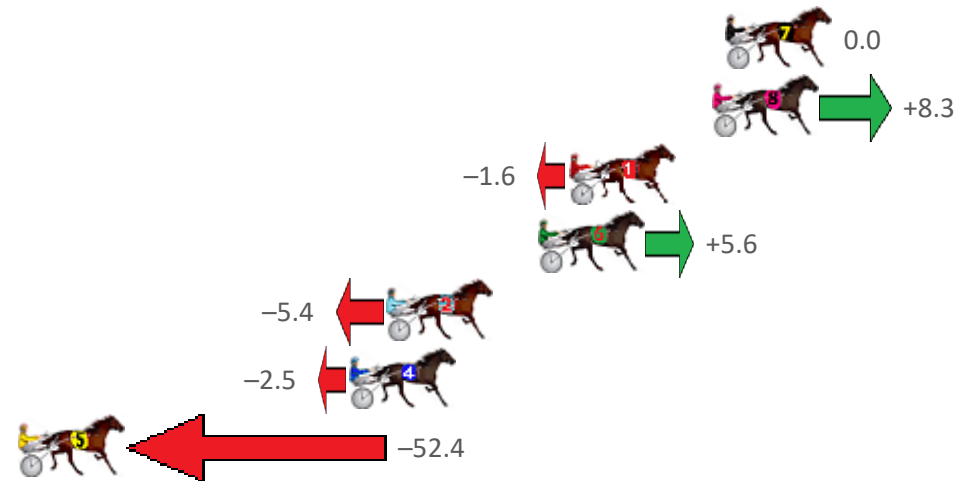

Albion Park Race 10 Distance 1660m

Saturday, 22 October 2022

Gross Time: 2:00.90 MileRate: 1:57.20 LeadTime: 3.40s First Qtr: 29.10s Second Qtr: 30.90s Third Qtr: 28.50s Fourth Qtr: 29.00s

NoHorse	Plc	Mar	800 Posi	400 Posi	Time	3rd Qtr	4th Qtr
7 DEBUTANTE PARTY	1	0.0m	0.0m (0)	0.0m (0)	2:00.90	28.50s	29.00s
8 MORESCO	2	0.5m	8.8m (0)	8.8m (0)	2:00.94	28.51s	28.40s
1 LONDON LADY	3	6.2m	4.6m (0)	4.6m (0)	2:01.37	28.50s	29.12s
6 WATCHFUL LADY	4	7.4m	13.0m (0)	12.8m (1)	2:01.46	28.49s	28.61s
2 HEAVENLY WISDOM	5	13.4m	8.0m (1)	9.0m (1)	2:01.92	28.57s	29.32s
4 BRILLIANT ART	6	14.9m	12.4m (1)	12.4m (2)	2:02.03	28.50s	29.18s
5 AUGUSTA HANOVER	7	55.0m	2.6m (1)	5.0m (1)	2:05.09	28.64s	32.60s

Finish Position and metres gained from 800m

Home of Australian Harness Sectionals
PJ Harness Analyser   Daily Raw Data directly to your inbox

All Victorian Racing added as of 17 January 2022

www.pjdata.com.au   admin@pjdata.com.au   www.facebook.com/PJHarnessRacing

RISE Digital, Harness Racing Australia nor the provider accepts any responsibility for the completeness or accuracy of any of the information contained herein, and makes no representations about its suitability for any particular purpose. Users should make their own judgements about those matters and/or seek independent advice. You assume all risks associated with use of data provided on this page