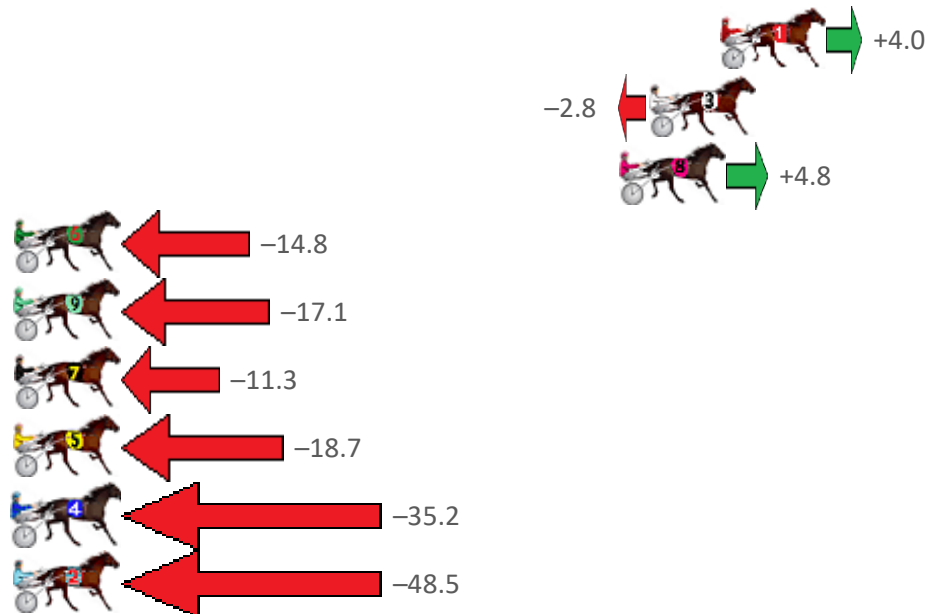

Albion Park Race 8 Distance 2138m

Saturday, 22 October 2022

Gross Time: 2:35.70 MileRate: 1:57.20 LeadTime: 38.10s First Qtr: 30.30s Second Qtr: 30.20s Third Qtr: 28.90s Fourth Qtr: 28.20s

NoHorse	Plc	Mar	800 Posi	400 Posi	Time	3rd Qtr	4th Qtr
1 CAMROLLER	1	0.0m	4.0m (0)	4.0m (0)	2:35.70	28.90s	27.92s
3 SPEAK WITH SAM	2	2.8m	0.0m (0)	0.0m (0)	2:35.91	28.90s	28.40s
8 BLACKJACK BART	3	4.0m	8.8m (0)	8.2m (0)	2:36.00	28.85s	27.91s
6 WILLIEWA LIGHTNIN	4	28.2m	13.4m (0)	14.4m (0)	2:37.79	28.98s	29.17s
9 HEADWIN	5	30.1m	13.0m (1)	15.4m (2)	2:37.93	29.08s	29.23s
7 CAPTAIN BRAVEHEA	6	32.7m	21.4m (1)	16.8m (1)	2:38.12	28.59s	29.31s
5 MOTU CULLEN	7	36.1m	17.4m (1)	18.4m (3)	2:38.38	28.99s	29.44s
4 DATTITUDE	8	39.4m	4.2m (1)	7.8m (1)	2:38.62	29.18s	30.42s
2 SAILALONG SINBAD	9	57.1m	8.6m (1)	11.4m (2)	2:39.93	29.14s	31.40s

Finish Position and metres gained from 800m

Home of Australian Harness Sectionals
PJ Harness Analyser   Daily Raw Data directly to your inbox

NEW All Victorian Racing added as of 17 January 2022

www.pjdata.com.au
admin@pjdata.com.au
www.facebook.com/PJHarnessRacing

RISE Digital, Harness Racing Australia nor the provider accepts any responsibility for the completeness or accuracy of any of the information contained herein, and makes no representations about its suitability for any particular purpose. Users should make their own judgements about those matters and/or seek independent advice. You assume all risks associated with use of data provided on this page