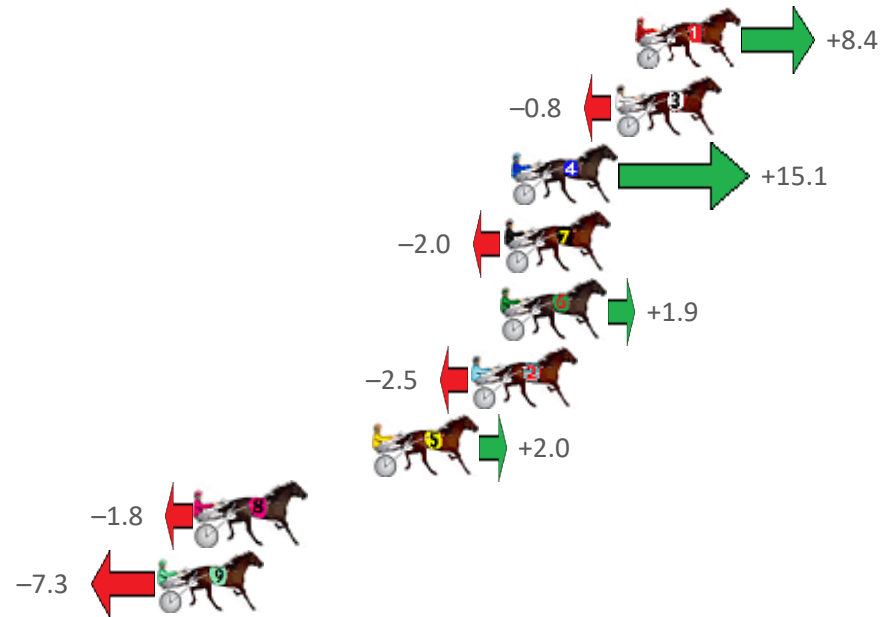

Albion Park Race 5 Distance 1660m

Saturday, 22 October 2022

Gross Time: 1:58.30 MileRate: 1:54.60 LeadTime: 3.60s First Qtr: 27.30s Second Qtr: 30.60s Third Qtr: 28.30s Fourth Qtr: 28.50s

NoHorse	Plc	Mar	800 Posi	400 Posi	Time	3rd Qtr	4th Qtr
1 LUCKY NUTTER	1	0.0m	8.4m (0)	10.4m (0)	1:58.30	28.44s	27.76s
3 DELIGHTFUL REASO	2	0.8m	0.0m (0)	0.0m (0)	1:58.36	28.30s	28.56s
4 MISS VERSTAPPEN	3	4.9m	20.0m (1)	11.8m (1)	1:58.67	27.72s	28.01s
7 CALA JANE	4	5.2m	3.2m (1)	3.0m (1)	1:58.69	28.29s	28.66s
6 OAXACAN DREAM	5	5.3m	7.2m (1)	7.2m (1)	1:58.70	28.30s	28.37s
2 WHICH HUNT	6	6.5m	4.0m (0)	5.0m (0)	1:58.79	28.37s	28.61s
5 BAKER CREEK	7	10.4m	12.4m (0)	14.6m (0)	1:59.08	28.46s	28.20s
8 MOLLIESMARYELLE	8	17.4m	15.6m (1)	10.6m (2)	1:59.60	27.95s	28.98s
9 DANCE IN THE SUN	9	18.9m	11.6m (1)	6.6m (2)	1:59.71	27.94s	29.37s

Finish Position and metres gained from 800m

Home of Australian Harness Sectionals

PJ Harness Analyser   Daily Raw Data directly to your inbox

NEW All Victorian Racing added as of 17 January 2022

www.pjdata.com.au   admin@pjdata.com.au   www.facebook.com/PJHarnessRacing

RISE Digital, Harness Racing Australia nor the provider accepts any responsibility for the completeness or accuracy of any of the information contained herein, and makes no representations about its suitability for any particular purpose. Users should make their own judgements about those matters and/or seek independent advice. You assume all risks associated with use of data provided on this page