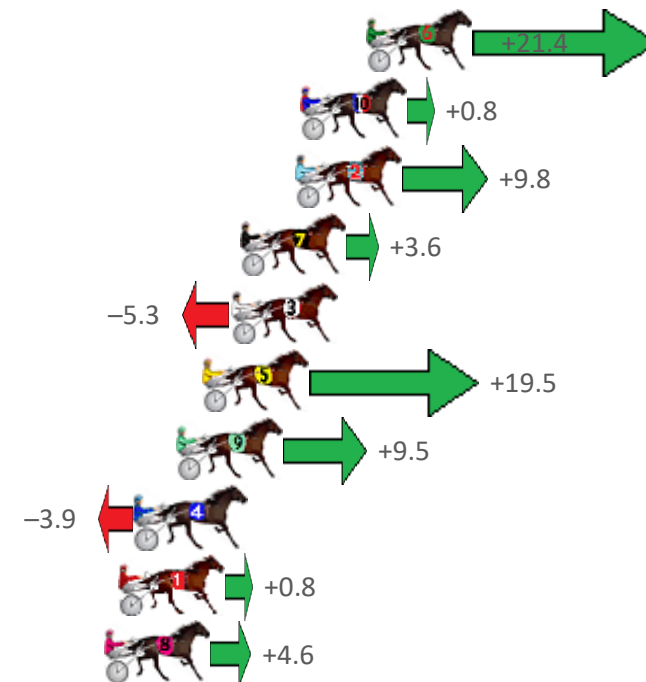

Albion Park Race 8 Distance 1660m

Saturday, 8 October 2022

Gross Time: 1:57.30 MileRate: 1:53.80 LeadTime: 3.40s First Qtr: 27.90s Second Qtr: 28.70s Third Qtr: 28.50s Fourth Qtr: 28.80s

NoHorse	Plc	Mar	800 Posi	400 Posi	Time	3rd Qtr	4th Qtr
6 MISS VERSTAPPEN	1	0.0m	21.4m (1)	14.2m (2)	1:57.30	27.99s	27.78s
10 DEBUTANTE PARTY	2	2.6m	3.4m (1)	1.0m (1)	1:57.50	28.33s	28.91s
2 MORESCO	3	2.8m	12.6m (1)	9.4m (1)	1:57.51	28.27s	28.33s
7 CALA JANE	4	5.0m	8.6m (1)	5.6m (1)	1:57.68	28.29s	28.76s
3 ONLY ONCE BITTEN	5	5.3m	0.0m (0)	0.0m (0)	1:57.70	28.50s	29.18s
5 VINDICATE	6	6.5m	26.0m (1)	21.0m (1)	1:57.79	28.15s	27.76s
9 CLOWNS TOTHE LEF	7	7.5m	17.0m (1)	13.4m (1)	1:57.87	28.25s	28.38s
4 ROSES ARE SWEET	8	9.1m	5.2m (0)	4.6m (0)	1:57.99	28.46s	29.12s
1 COPY WRITER	9	9.8m	10.6m (0)	9.4m (0)	1:58.04	28.41s	28.83s
8 WATCHFUL LADY	10	10.4m	15.0m (0)	13.6m (0)	1:58.09	28.40s	28.57s

Finish Position and metres gained from 800m

Home of Australian Harness Sectionals
PJ Harness Analyser   Daily Raw Data directly to your inbox

NEW All Victorian Racing added as of 17 January 2022

www.pjdata.com.au
admin@pjdata.com.au
www.facebook.com/PJHarnessRacing

RISE Digital, Harness Racing Australia nor the provider accepts any responsibility for the completeness or accuracy of any of the information contained herein, and makes no representations about its suitability for any particular purpose. Users should make their own judgements about those matters and/or seek independent advice. You assume all risks associated with use of data provided on this page