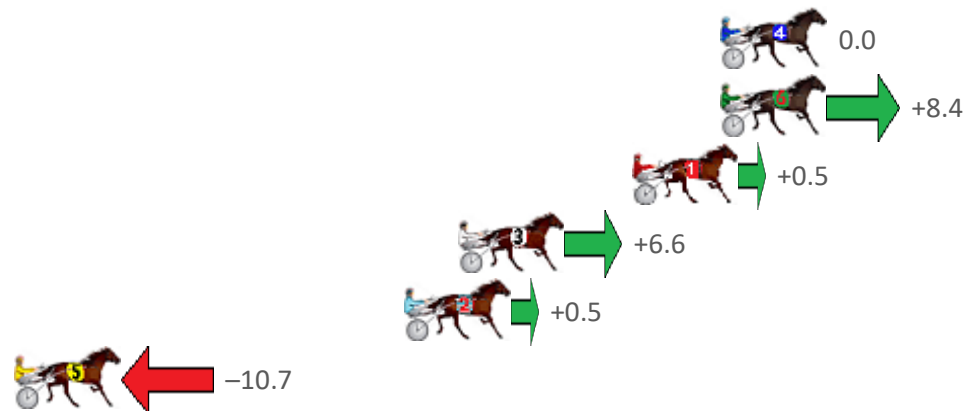

Albion Park Race 9 Distance 2138m

Saturday, 8 October 2022

Gross Time: 2:33.60 MileRate: 1:55.60 LeadTime: 36.40s First Qtr: 31.30s Second Qtr: 30.80s Third Qtr: 29.00s Fourth Qtr: 26.10s

NoHorse	Plc	Mar	800 Posi	400 Posi	Time	3rd Qtr	4th Qtr
4 CRUZ BROMAC	1	0.0m	0.0m (0)	0.0m (0)	2:33.60	29.00s	26.10s
6 TURN IT UP	1	0.0m	8.4m (0)	3.2m (1)	2:33.60	28.63s	25.89s
1 WILL THE WIZARD	3	3.5m	4.0m (0)	4.0m (0)	2:33.84	29.00s	26.07s
3 TOMMY LINCOLN	4	10.4m	17.0m (0)	14.2m (1)	2:34.32	28.79s	25.85s
2 LILAC FLASH	5	12.5m	13.0m (0)	11.4m (0)	2:34.46	28.89s	26.17s
5 SUBTLE DELIGHT	6	31.9m	21.2m (0)	21.4m (0)	2:35.80	29.05s	26.78s

Finish Position and metres gained from 800m

Home of Australian Harness Sectionals
PJ Harness Analyser   Daily Raw Data directly to your inbox

NEW All Victorian Racing added as of 17 January 2022

www.pjdata.com.au
admin@pjdata.com.au
www.facebook.com/PJHarnessRacing

RISE Digital, Harness Racing Australia nor the provider accepts any responsibility for the completeness or accuracy of any of the information contained herein, and makes no representations about its suitability for any particular purpose. Users should make their own judgements about those matters and/or seek independent advice. You assume all risks associated with use of data provided on this page