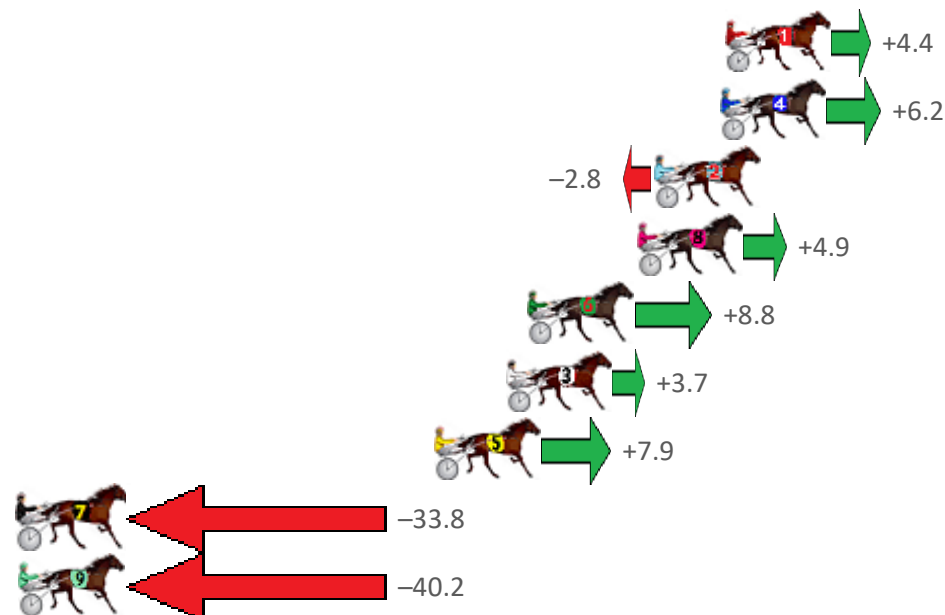

Albion Park Race 4 Distance 2138m

Saturday, 8 October 2022

Gross Time: 2:33.30 MileRate: 1:55.40 LeadTime: 36.40s First Qtr: 30.30s Second Qtr: 30.10s Third Qtr: 28.40s Fourth Qtr: 28.10s

NoHorse	Plc	Mar	800 Posi	400 Posi	Time	3rd Qtr	4th Qtr
1 DANCE IN THE SUN	1	0.0m	4.4m (0)	4.2m (0)	2:33.30	28.38s	27.81s
4 ROCK BOTTOM	2	0.2m	6.4m (1)	3.8m (1)	2:33.31	28.22s	27.85s
2 ESCALERA	3	2.8m	0.0m (0)	0.0m (0)	2:33.51	28.40s	28.30s
8 MAKE MINE MEMPH	4	3.5m	8.4m (0)	8.4m (0)	2:33.56	28.40s	27.76s
6 COMMODORE JUJO	5	7.8m	16.6m (0)	16.6m (2)	2:33.88	28.40s	27.49s
3 STOMPEN	6	8.7m	12.4m (0)	12.2m (0)	2:33.94	28.38s	27.86s
5 KASH US BACK	7	11.5m	19.4m (1)	11.6m (2)	2:34.15	27.85s	28.09s
7 ROCKNROLL CLASSIC	8	44.4m	10.6m (1)	15.8m (1)	2:36.58	28.78s	30.10s
9 LE TISSIER	9	55.4m	15.2m (1)	10.8m (1)	2:37.39	28.11s	31.22s

Finish Position and metres gained from 800m

Home of Australian Harness Sectionals
PJ Harness Analyser   Daily Raw Data directly to your inbox

All Victorian Racing added as of 17 January 2022

www.pjdata.com.au
admin@pjdata.com.au
www.facebook.com/PJHarnessRacing

RISE Digital, Harness Racing Australia nor the provider accepts any responsibility for the completeness or accuracy of any of the information contained herein, and makes no representations about its suitability for any particular purpose. Users should make their own judgements about those matters and/or seek independent advice. You assume all risks associated with use of data provided on this page