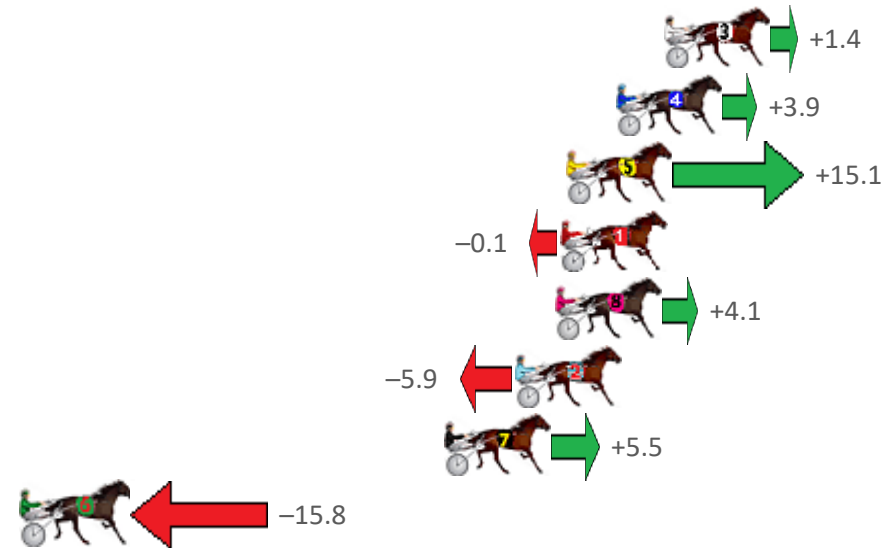

Albion Park Race 10 Distance 1660m

Saturday, 8 October 2022

Gross Time: 2:00.10 MileRate: 1:56.40 LeadTime: 3.50s First Qtr: 28.10s Second Qtr: 30.40s Third Qtr: 29.00s Fourth Qtr: 29.10s

NoHorse	Plc	Mar	800 Posi	400 Posi	Time	3rd Qtr	4th Qtr
3 ITSMEGS	1	0.0m	1.4m (1)	0.0m (1)	2:00.10	28.90s	29.10s
4 DOOLITTLE DOOZZIE	2	1.9m	5.8m (1)	4.2m (1)	2:00.25	28.88s	28.93s
5 BRILLIANT ART	3	3.9m	19.0m (1)	10.4m (2)	2:00.40	28.38s	28.63s
1 SHEZ GOT BLING	4	4.1m	4.0m (0)	4.4m (0)	2:00.41	29.03s	29.08s
8 MACH TORQUE	5	4.3m	8.4m (0)	8.6m (0)	2:00.43	29.01s	28.79s
2 HEAVENLY WISDOM	6	5.9m	0.0m (0)	0.4m (0)	2:00.55	29.03s	29.50s
7 MALINJANG	7	8.7m	14.2m (1)	11.0m (1)	2:00.76	28.77s	28.93s
6 AWHOLELOTOFPRET	8	25.4m	9.6m (1)	5.8m (2)	2:02.04	28.72s	30.52s

Finish Position and metres gained from 800m

Home of Australian Harness Sectionals

PJ Harness Analyser   Daily Raw Data directly to your inbox

NEW All Victorian Racing added as of 17 January 2022

www.pjdata.com.au
admin@pjdata.com.au
www.facebook.com/PJHarnessRacing

RISE Digital, Harness Racing Australia nor the provider accepts any responsibility for the completeness or accuracy of any of the information contained herein, and makes no representations about its suitability for any particular purpose. Users should make their own judgements about those matters and/or seek independent advice. You assume all risks associated with use of data provided on this page