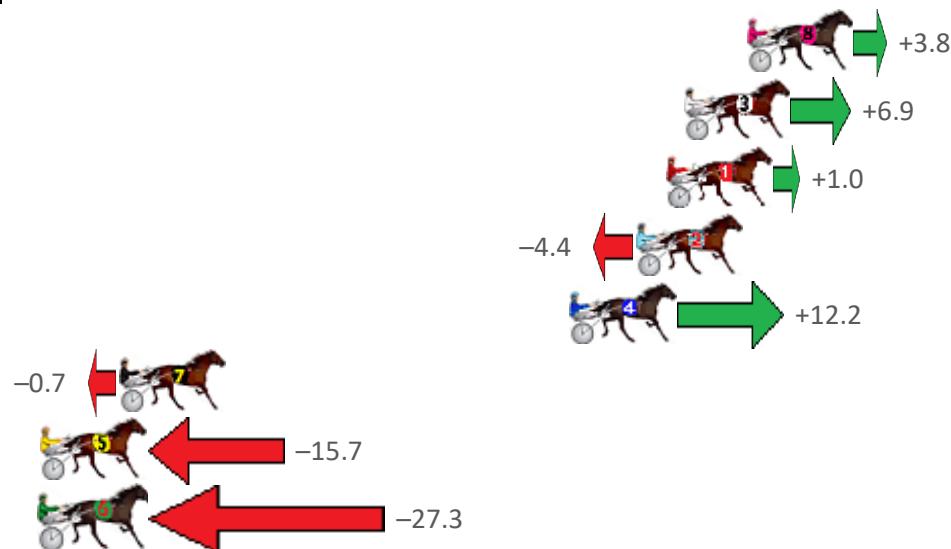

Albion Park Race 11 Distance 2138m

Saturday, 8 October 2022

Gross Time: 2:38.80 MileRate: 1:59.50 LeadTime: 38.60s First Qtr: 32.00s Second Qtr: 31.00s Third Qtr: 28.70s Fourth Qtr: 28.50s

NoHorse	Plc	Mar	800 Posi	400 Posi	Time	3rd Qtr	4th Qtr
8 HUMBLE LADD	1	0.0m	3.8m (1)	1.4m (1)	2:38.80	28.53s	28.40s
3 KINGDOM COME	2	2.5m	9.4m (0)	9.0m (0)	2:38.99	28.67s	28.04s
1 FATHER CHRISTMAS	3	3.2m	4.2m (0)	4.6m (0)	2:39.04	28.73s	28.40s
2 COCHY MALC	4	4.4m	0.0m (0)	0.0m (0)	2:39.13	28.70s	28.81s
4 JUSTABITNOISY	5	7.0m	19.2m (1)	13.4m (0)	2:39.32	28.29s	28.05s
7 KAR MANOR	6	24.9m	24.2m (1)	19.4m (2)	2:40.66	28.36s	28.89s
5 MORE SHADES OF G	7	30.9m	15.2m (1)	18.2m (1)	2:41.11	28.92s	29.40s
6 RED CASTLETON	8	38.3m	11.0m (1)	13.8m (1)	2:41.67	28.91s	30.24s

Finish Position and metres gained from 800m

Home of Australian Harness Sectionals
PJ Harness Analyser   Daily Raw Data directly to your inbox

NEW All Victorian Racing added as of 17 January 2022

www.pjdata.com.au
admin@pjdata.com.au
www.facebook.com/PJHarnessRacing