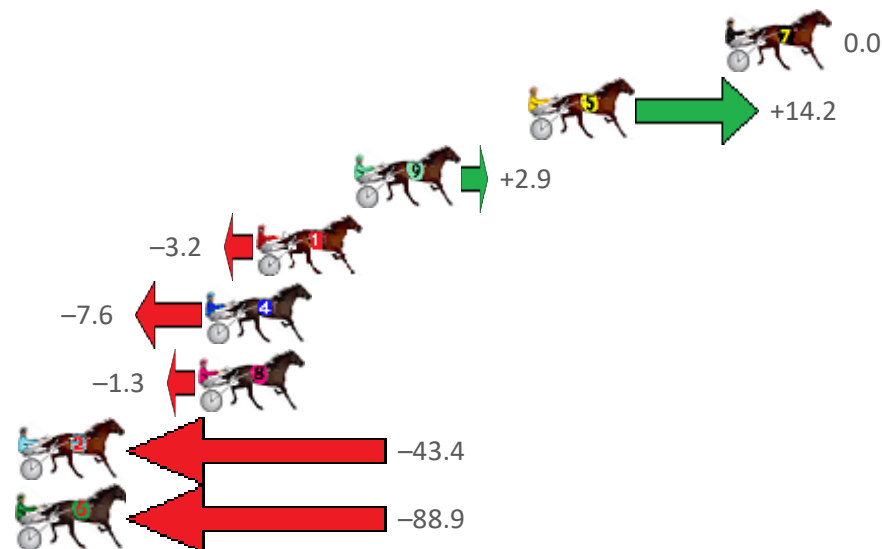

Albion Park Race 7 Distance 2138m

Saturday, 8 October 2022

Gross Time: 2:33.40 MileRate: 1:55.50 LeadTime: 36.70s First Qtr: 29.10s Second Qtr: 28.90s Third Qtr: 28.60s Fourth Qtr: 30.10s

NoHorse	Plc	Mar	800 Posi	400 Posi	Time	3rd Qtr	4th Qtr
7 GELDOF	1	0.0m	0.0m (0)	0.0m (0)	2:33.40	28.60s	30.10s
5 HEADWIN	2	7.8m	22.0m (1)	9.8m (2)	2:34.01	27.71s	29.95s
9 BLACKJACK BART	3	14.7m	17.6m (1)	14.6m (1)	2:34.56	28.38s	30.11s
1 DATTITUDE	4	18.6m	15.4m (0)	15.8m (0)	2:34.87	28.62s	30.31s
4 SAILALONG SINBAD	5	20.6m	13.0m (1)	9.8m (1)	2:35.02	28.35s	30.91s
8 RECIPE FOR DREAMI	6	20.9m	19.6m (0)	18.6m (2)	2:35.05	28.52s	30.27s
2 MAYWYN TROUBAD	7	54.4m	11.0m (0)	11.8m (0)	2:37.69	28.58s	33.29s
6 WILLIEWA LIGHTNIN	8	198.9m	110.0m (0)	150.0m (0)	2:49.08	31.43s	33.76s

Finish Position and metres gained from 800m

Home of Australian Harness Sectionals
PJ Harness Analyser   Daily Raw Data directly to your inbox

All Victorian Racing added as of 17 January 2022

www.pjdata.com.au
admin@pjdata.com.au
www.facebook.com/PJHarnessRacing

RISE Digital, Harness Racing Australia nor the provider accepts any responsibility for the completeness or accuracy of any of the information contained herein, and makes no representations about its suitability for any particular purpose. Users should make their own judgements about those matters and/or seek independent advice. You assume all risks associated with use of data provided on this page