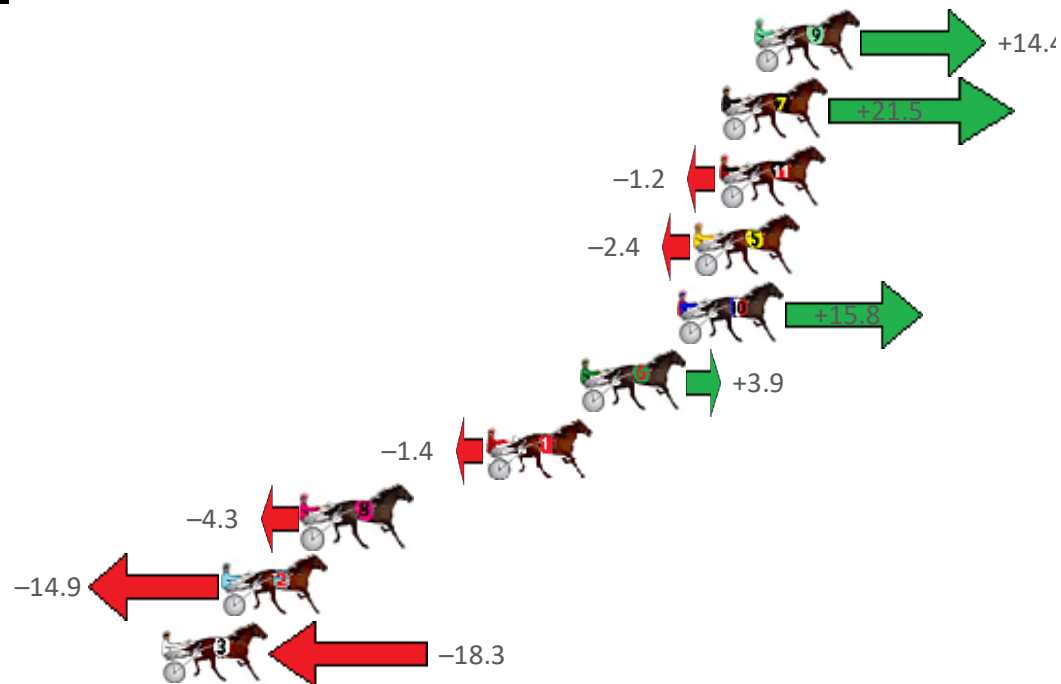

Albion Park Race 1 Distance 2138m

Saturday, 8 October 2022

Gross Time: 2:30.90 MileRate: 1:53.60 LeadTime: 36.00s First Qtr: 28.80s Second Qtr: 28.90s Third Qtr: 27.90s Fourth Qtr: 29.30s

NoHorse	Plc	Mar	800 Posi	400 Posi	Time	3rd Qtr	4th Qtr
9 KEY LARGO	1	0.0m	14.4m (2)	6.8m (1)	2:30.90	27.37s	28.80s
7 CARDLESFROMHEAV	2	1.3m	22.8m (1)	14.0m (2)	2:31.00	27.30s	28.37s
11 APHORISM	3	1.4m	0.2m (1)	0.0m (1)	2:31.01	27.88s	29.40s
5 SWAGGIE SHANNON	4	2.4m	0.0m (0)	2.2m (0)	2:31.08	28.06s	29.31s
10 SAM IS PERFECTION	5	3.0m	18.8m (1)	9.8m (2)	2:31.13	27.27s	28.80s
6 MISTERFREEZE	6	6.9m	10.8m (1)	19.8m (2)	2:31.43	28.56s	28.36s
1 OHOKA JIMMY	7	10.6m	9.2m (0)	14.6m (0)	2:31.71	28.29s	29.01s
8 MAFUTA VAUTIN	8	17.9m	13.6m (0)	19.4m (0)	2:32.28	28.31s	29.19s
2 ROLL ONE OVER	9	21.1m	6.2m (1)	16.6m (1)	2:32.52	28.63s	29.63s
3 TUAPEKA GLORY	10	23.5m	5.2m (0)	10.6m (0)	2:32.71	28.26s	30.24s

Finish Position and metres gained from 800m

Home of Australian Harness Sectionals

PJ Harness Analyser   Daily Raw Data directly to your inbox

NEW All Victorian Racing added as of 17 January 2022

www.pjdata.com.au
admin@pjdata.com.au
www.facebook.com/PJHarnessRacing

RISE Digital, Harness Racing Australia nor the provider accepts any responsibility for the completeness or accuracy of any of the information contained herein, and makes no representations about its suitability for any particular purpose. Users should make their own judgements about those matters and/or seek independent advice. You assume all risks associated with use of data provided on this page