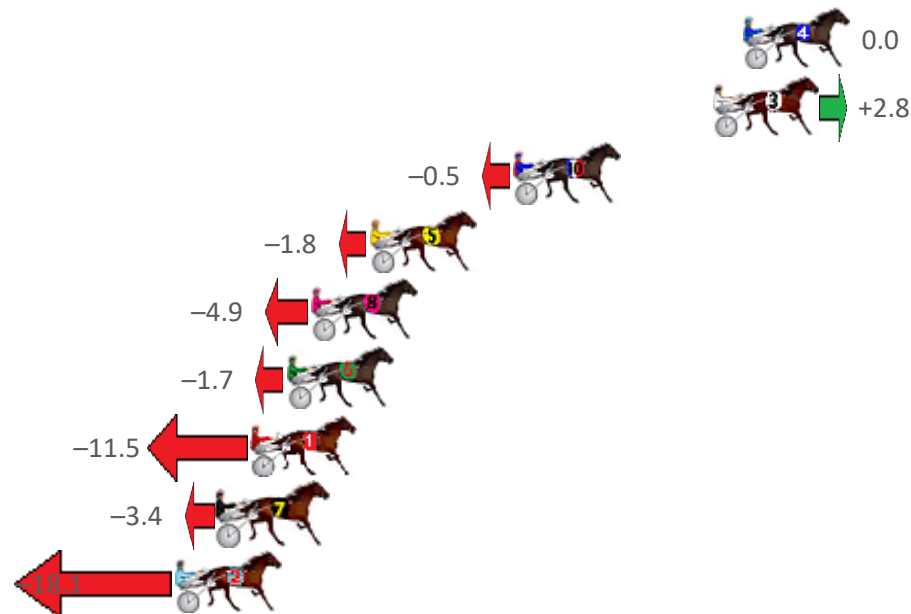

Albion Park Race 2 Distance 1660m

Saturday, 8 October 2022

Gross Time: 1:55.90 MileRate: 1:52.30 LeadTime: 3.40s First Qtr: 28.70s Second Qtr: 29.40s Third Qtr: 27.60s Fourth Qtr: 26.80s

NoHorse	Plc	Mar	800 Posi	400 Posi	Time	3rd Qtr	4th Qtr
4 TIZ A SIZZLER	1	0.0m	0.0m (0)	0.0m (0)	1:55.90	27.60s	26.80s
3 ROCKS OR DIAMOND	2	1.2m	4.0m (0)	4.2m (0)	1:55.98	27.61s	26.60s
10 KASHED UP	3	9.1m	8.6m (1)	10.0m (2)	1:56.54	27.69s	26.74s
5 SWAYZEE	4	14.8m	13.0m (1)	14.4m (1)	1:56.95	27.70s	26.83s
8 CALL ME KEITH	5	17.1m	12.2m (0)	14.2m (0)	1:57.11	27.74s	26.99s
6 MUCH BETTOR	6	18.1m	16.4m (0)	18.4m (0)	1:57.18	27.73s	26.78s
1 GLENLEDI BOY	7	19.5m	8.0m (0)	9.2m (0)	1:57.28	27.69s	27.49s
7 SAGINAW	8	20.8m	17.4m (1)	18.6m (1)	1:57.37	27.68s	26.95s
2 MISTERY ROAD	9	22.5m	4.4m (1)	6.4m (1)	1:57.49	27.75s	27.87s

Finish Position and metres gained from 800m

Home of Australian Harness Sectionals

PJ Harness Analyser   Daily Raw Data directly to your inbox

NEW All Victorian Racing added as of 17 January 2022

www.pjdata.com.au
admin@pjdata.com.au
www.facebook.com/PJHarnessRacing

RISE Digital, Harness Racing Australia nor the provider accepts any responsibility for the completeness or accuracy of any of the information contained herein, and makes no representations about its suitability for any particular purpose. Users should make their own judgements about those matters and/or seek independent advice. You assume all risks associated with use of data provided on this page