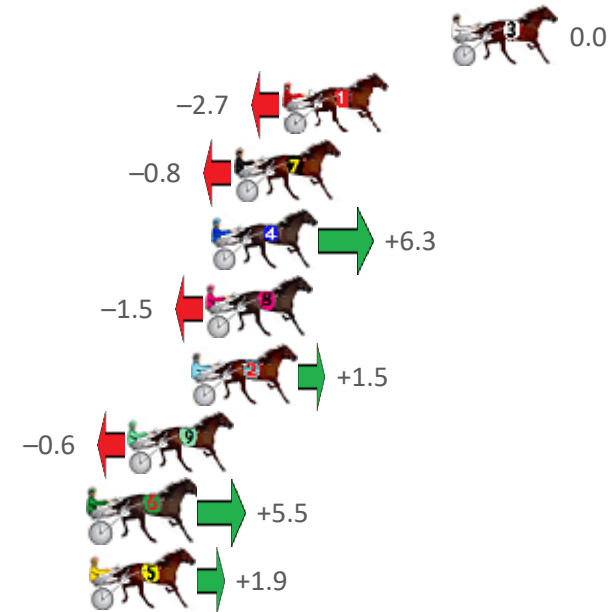

Albion Park Race 6 Distance 1660m

Saturday, 8 October 2022

Gross Time: 1:59.60 MileRate: 1:56.00 LeadTime: 3.50s First Qtr: 28.90s Second Qtr: 32.20s Third Qtr: 28.40s Fourth Qtr: 26.60s

NoHorse	Plc	Mar	800 Posi	400 Posi	Time	3rd Qtr	4th Qtr
3 PARAMA	1	0.0m	0.0m (0)	0.0m (0)	1:59.60	28.40s	26.60s
1 CONVAIR HUSTLER	2	6.7m	4.0m (0)	4.4m (0)	2:00.07	28.43s	26.75s
7 IMA SOCIALITE	3	8.6m	7.8m (1)	4.6m (1)	2:00.20	28.19s	26.86s
4 COURAGEOUS SAINT	4	9.5m	15.8m (1)	13.2m (1)	2:00.27	28.21s	26.36s
8 NO DOUBT	5	9.7m	8.2m (0)	8.8m (0)	2:00.28	28.44s	26.66s
2 FLO RYDA	6	10.3m	11.8m (1)	8.8m (1)	2:00.32	28.20s	26.70s
9 REGULUS	7	12.8m	12.2m (0)	13.2m (0)	2:00.50	28.47s	26.57s
6 SAVING MAJOR PER	8	14.3m	19.8m (1)	17.6m (1)	2:00.60	28.24s	26.38s
5 OBI ONE	9	14.3m	16.2m (0)	17.4m (0)	2:00.60	28.48s	26.40s

Finish Position and metres gained from 800m

Home of Australian Harness Sectionals
PJ Harness Analyser   Daily Raw Data directly to your inbox

NEW All Victorian Racing added as of 17 January 2022

www.pjdata.com.au   admin@pjdata.com.au   www.facebook.com/PJHarnessRacing

RISE Digital, Harness Racing Australia nor the provider accepts any responsibility for the completeness or accuracy of any of the information contained herein, and makes no representations about its suitability for any particular purpose. Users should make their own judgements about those matters and/or seek independent advice. You assume all risks associated with use of data provided on this page