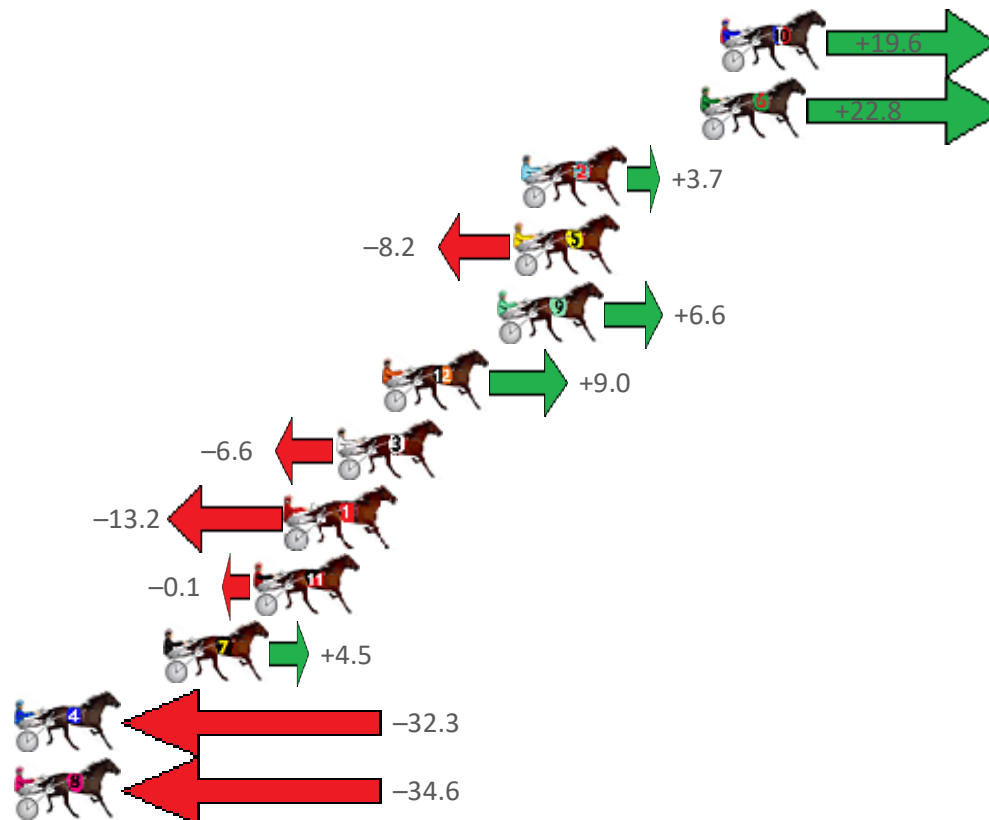

Albion Park Race 3 Distance 2138m

Saturday, 8 October 2022

Gross Time: 2:32.60 MileRate: 1:54.90 LeadTime: 35.80s First Qtr: 29.30s Second Qtr: 28.90s Third Qtr: 29.00s Fourth Qtr: 29.60s

NoHorse	Plc	Mar	800 Posi	400 Posi	Time	3rd Qtr	4th Qtr
10 SCOTCH EN ICE	1	0.0m	19.6m (1)	6.4m (2)	2:32.60	28.04s	29.13s
6 RYANS GANGSTER	2	0.8m	23.6m (1)	11.6m (2)	2:32.66	28.13s	28.81s
2 SO MUCH MORE	3	7.9m	11.6m (1)	17.4m (2)	2:33.21	29.43s	28.90s
5 THE GROGFATHER	4	8.2m	0.0m (0)	0.0m (0)	2:33.24	28.99s	30.20s
9 HE SAID SHE SAID	5	8.8m	15.4m (1)	2.6m (1)	2:33.28	28.06s	30.06s
12 HES PERFECTLY IDEA	6	13.4m	22.4m (0)	22.2m (0)	2:33.64	28.99s	28.95s
3 BRIAN CHRISTOPHER	7	15.2m	8.6m (0)	11.2m (0)	2:33.78	29.19s	29.89s
1 DOCTA FEELGOOD	8	17.2m	4.0m (0)	6.6m (0)	2:33.93	29.18s	30.38s
11 SMOOTH CASH	9	18.5m	18.4m (0)	20.2m (1)	2:34.04	29.13s	29.47s
7 JOHNSON STEP	10	22.1m	26.6m (0)	19.4m (3)	2:34.31	28.47s	29.80s
4 SO AM I	11	39.9m	7.6m (1)	13.8m (1)	2:35.70	29.43s	31.52s
8 THE HUMMER	12	48.8m	14.2m (0)	18.2m (0)	2:36.39	29.27s	31.85s

Finish Position and metres gained from 800m

Home of Australian Harness Sectionals
PJ Harness Analyser   Daily Raw Data directly to your inbox

All Victorian Racing added as of 17 January 2022

www.pjdata.com.au
admin@pjdata.com.au
www.facebook.com/PJHarnessRacing

RISE Digital, Harness Racing Australia nor the provider accepts any responsibility for the completeness or accuracy of any of the information contained herein, and makes no representations about its suitability for any particular purpose. Users should make their own judgements about those matters and/or seek independent advice. You assume all risks associated with use of data provided on this page