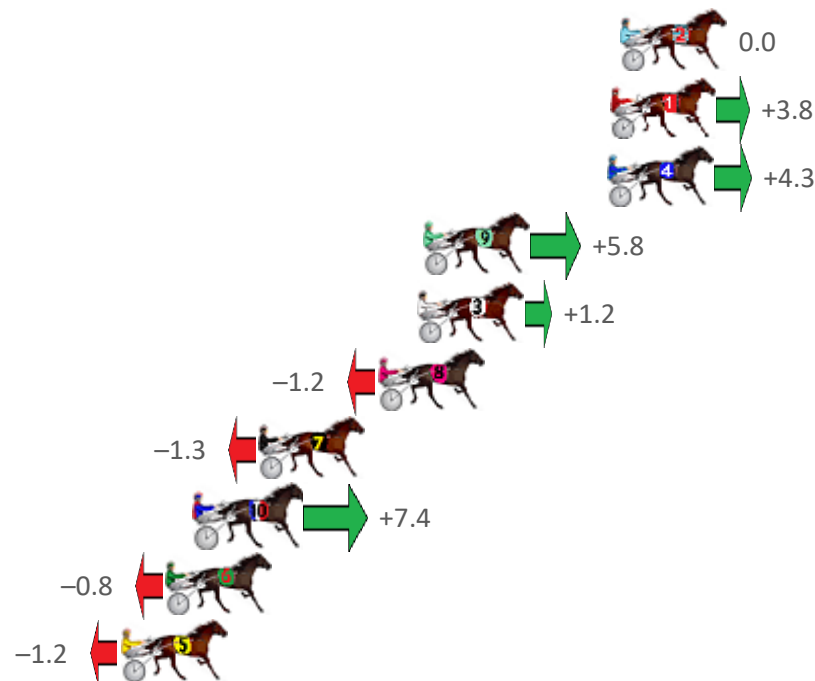

Albion Park Race 5 Distance 1660m

Saturday, 8 October 2022

Gross Time: 1:56.00 MileRate: 1:52.50 LeadTime: 3.30s First Qtr: 27.30s Second Qtr: 30.10s Third Qtr: 27.30s Fourth Qtr: 28.00s

No Horse	Plc	Mar	800 Posi	400 Posi	Time	3rd Qtr	4th Qtr
2 UPTOWN BEACHGIR	1	0.0m	0.0m (0)	0.0m (0)	1:56.00	27.30s	28.00s
1 OAXACAN DREAM	2	0.4m	4.2m (0)	4.2m (0)	1:56.03	27.30s	27.74s
4 JENDEN STRIKE	3	0.5m	4.8m (1)	2.4m (1)	1:56.04	27.14s	27.87s
9 SHES MISS DEVINE	4	7.8m	13.6m (1)	12.8m (2)	1:56.57	27.25s	27.65s
3 MOLLIESMARYELLE	5	8.0m	9.2m (1)	8.4m (1)	1:56.59	27.25s	27.97s
8 SLICK SOPHIE	6	9.6m	8.4m (0)	8.4m (0)	1:56.71	27.30s	28.08s
7 DELIGHTFUL REASO	7	14.3m	13.0m (0)	13.0m (0)	1:57.05	27.30s	28.09s
10 LUCKY NUTTER	8	16.8m	24.2m (1)	22.6m (1)	1:57.24	27.20s	27.60s
6 WHICH HUNT	9	18.0m	17.2m (0)	17.4m (0)	1:57.32	27.31s	28.04s
5 MAMMALS MAGIC	10	19.8m	18.6m (1)	18.0m (1)	1:57.46	27.26s	28.13s

Finish Position and metres gained from 800m

Home of Australian Harness Sectionals
PJ Harness Analyser   Daily Raw Data directly to your inbox

All Victorian Racing added as of 17 January 2022

www.pjdata.com.au   admin@pjdata.com.au   www.facebook.com/PJHarnessRacing

RISE Digital, Harness Racing Australia nor the provider accepts any responsibility for the completeness or accuracy of any of the information contained herein, and makes no representations about its suitability for any particular purpose. Users should make their own judgements about those matters and/or seek independent advice. You assume all risks associated with use of data provided on this page