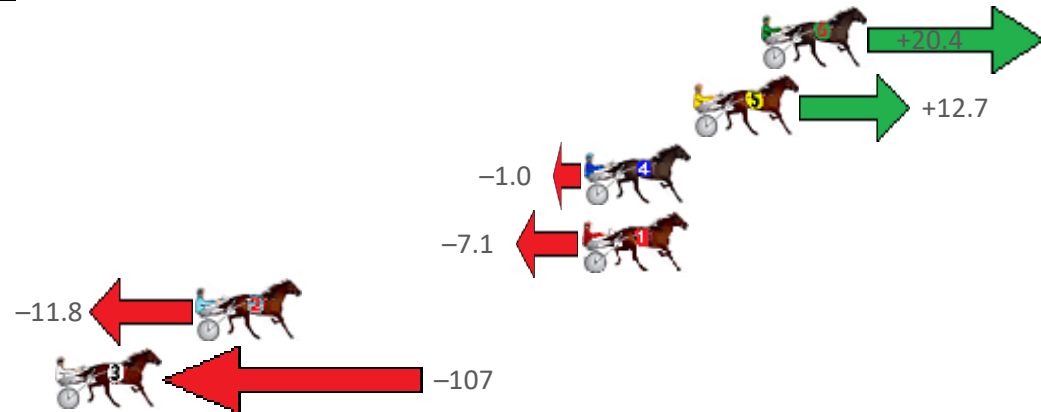

Redcliffe Race 1 Distance 1780m

Thursday, 6 October 2022

Gross Time: 2:11.90 MileRate: 1:59.30 LeadTime: 11.10s First Qtr: 30.80s Second Qtr: 30.50s Third Qtr: 29.40s Fourth Qtr: 30.10s

NoHorse	Plc	Mar	800 Posi	400 Posi	Time	3rd Qtr	4th Qtr
6 TACTICS ARE ROLLIN	1	0.0m	20.4m (0)	14.4m (1)	2:11.90	28.97s	29.02s
5 SHORT LEG SUE	2	2.7m	15.4m (0)	10.0m (1)	2:12.11	29.01s	29.55s
4 DARED TO DREAM	3	7.0m	6.0m (0)	4.8m (0)	2:12.45	29.31s	30.26s
1 CRADOCK	4	7.1m	0.0m (0)	0.0m (0)	2:12.46	29.39s	30.63s
2 HEAVENS BABY	5	22.4m	10.6m (0)	10.0m (0)	2:13.67	29.34s	31.03s
3 HURRIKANE JEWELS	6	276.1m	170.0m (0)	170.0m (0)	2:33.66	29.31s	38.04s

Finish Position and metres gained from 800m

Home of Australian Harness Sectionals
PJ Harness Analyser   Daily Raw Data directly to your inbox

NEW All Victorian Racing added as of 17 January 2022

www.pjdata.com.au   admin@pjdata.com.au   www.facebook.com/PJHarnessRacing