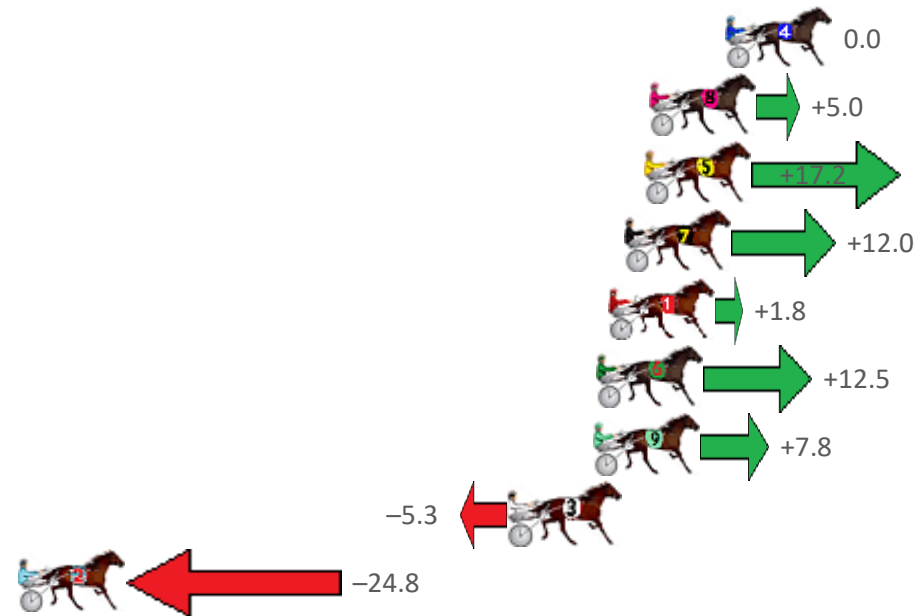

Redcliffe Race 7 Distance 1780m

Thursday, 6 October 2022

Gross Time: 2:10.60 MileRate: 1:58.10 LeadTime: 11.10s First Qtr: 31.40s Second Qtr: 30.30s Third Qtr: 28.20s Fourth Qtr: 29.60s

NoHorse	Plc	Mar	800 Posi	400 Posi	Time	3rd Qtr	4th Qtr
4 PRECIOUS CULLEN	1	0.0m	0.0m (0)	0.0m (0)	2:10.60	28.20s	29.60s
8 VOODOO FELLA	2	3.0m	8.0m (1)	5.4m (2)	2:10.83	28.02s	29.42s
5 MOONLIGHT BUTCH	3	3.2m	20.4m (0)	15.4m (1)	2:10.85	27.86s	28.70s
7 KASE	4	4.0m	16.0m (0)	20.6m (1)	2:10.91	28.56s	28.38s
1 BORDERLINE	5	4.6m	6.4m (0)	7.0m (0)	2:10.96	28.25s	29.42s
6 ROCKNROLL DA GA	6	5.1m	17.6m (1)	11.0m (2)	2:11.00	27.74s	29.17s
9 BULLDOG BRAWLER	7	5.2m	13.0m (1)	6.2m (1)	2:11.00	27.71s	29.53s
3 THE CASUAL GOOSE	8	8.5m	3.2m (1)	1.8m (1)	2:11.26	28.09s	30.09s
2 UNDERTHEKILT	9	36.0m	11.2m (0)	16.8m (0)	2:13.39	28.57s	31.01s

Finish Position and metres gained from 800m

Home of Australian Harness Sectionals
PJ Harness Analyser   Daily Raw Data directly to your inbox

NEW All Victorian Racing added as of 17 January 2022

www.pjdata.com.au
admin@pjdata.com.au
www.facebook.com/PJHarnessRacing

RISE Digital, Harness Racing Australia nor the provider accepts any responsibility for the completeness or accuracy of any of the information contained herein, and makes no representations about its suitability for any particular purpose. Users should make their own judgements about those matters and/or seek independent advice. You assume all risks associated with use of data provided on this page