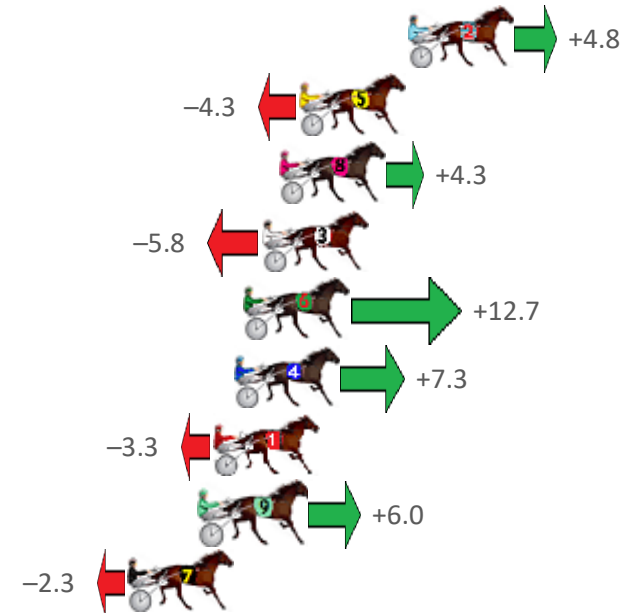

Redcliffe Race 9 Distance 2040m

Thursday, 6 October 2022

Gross Time: 2:32.10 MileRate: 2:00.00 LeadTime: 32.30s First Qtr: 32.10s Second Qtr: 30.50s Third Qtr: 28.40s Fourth Qtr: 28.80s

NoHorse	Plc	Mar	800 Posi	400 Posi	Time	3rd Qtr	4th Qtr
2 ALLAMBIE	1	0.0m	4.8m (1)	6.2m (2)	2:32.10	28.50s	28.36s
5 WHOSTOLEMYPIGEO	2	4.3m	0.0m (1)	2.4m (1)	2:32.43	28.57s	28.94s
8 DEVOUGED	3	5.1m	9.4m (1)	11.0m (2)	2:32.49	28.52s	28.38s
3 ARNOLD STREET	4	5.8m	0.0m (0)	0.0m (0)	2:32.54	28.40s	29.22s
6 IDEAL TIGER	5	6.5m	19.2m (1)	20.4m (1)	2:32.59	28.49s	27.80s
4 KUDOS MASON	6	6.9m	14.2m (0)	13.6m (1)	2:32.62	28.36s	28.32s
1 KEAYANG TARA	7	7.7m	4.4m (0)	4.4m (0)	2:32.68	28.40s	29.04s
9 CHANCELESS CENTU	8	8.2m	14.2m (1)	15.6m (2)	2:32.72	28.50s	28.27s
7 LIFEINHEAVEN	9	11.1m	8.8m (0)	9.8m (0)	2:32.94	28.47s	28.89s

Finish Position and metres gained from 800m

Home of Australian Harness Sectionals
PJ Harness Analyser   Daily Raw Data directly to your inbox

NEW All Victorian Racing added as of 17 January 2022

www.pjdata.com.au
admin@pjdata.com.au
www.facebook.com/PJHarnessRacing

RISE Digital, Harness Racing Australia nor the provider accepts any responsibility for the completeness or accuracy of any of the information contained herein, and makes no representations about its suitability for any particular purpose. Users should make their own judgements about those matters and/or seek independent advice. You assume all risks associated with use of data provided on this page