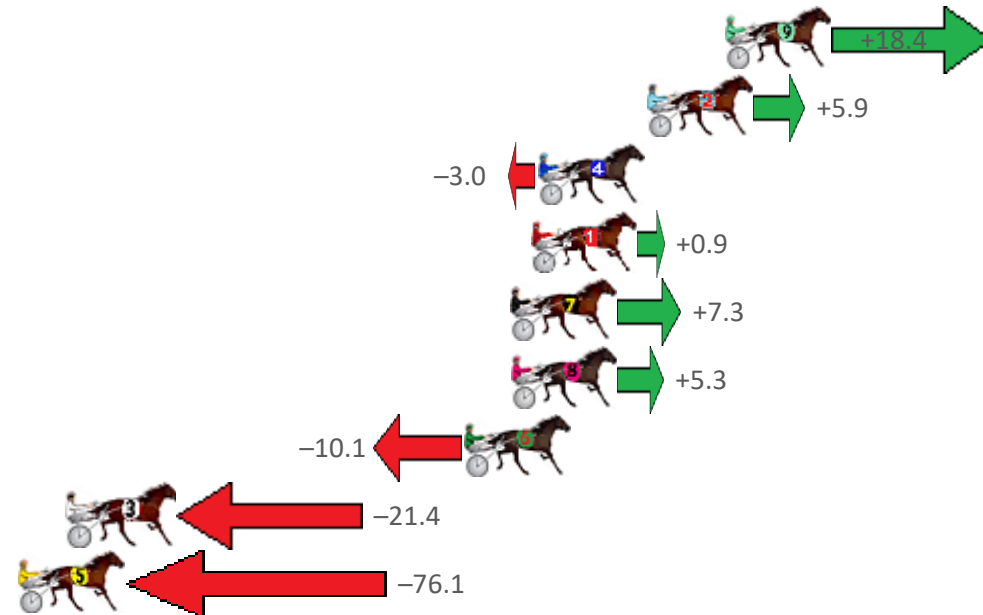

Redcliffe Race 5 Distance 1780m

Thursday, 6 October 2022

Gross Time: 2:13.00 MileRate: 2:00.20 LeadTime: 11.30s First Qtr: 30.40s Second Qtr: 31.90s Third Qtr: 29.40s Fourth Qtr: 30.00s

NoHorse	Plc	Mar	800 Posi	400 Posi	Time	3rd Qtr	4th Qtr
9 DOWNTOWN LUCCA	1	0.0m	18.4m (1)	15.0m (2)	2:13.00	29.16s	28.88s
2 MOLLIDOR	2	3.1m	9.0m (1)	4.6m (2)	2:13.24	29.08s	29.89s
4 WHATA REACTOR	3	7.4m	4.4m (0)	4.8m (0)	2:13.58	29.43s	30.19s
1 VALKYRIE HANOVER	4	7.7m	8.6m (0)	9.4m (0)	2:13.61	29.46s	29.87s
7 BERTILS FIREFOX	5	8.5m	15.8m (0)	14.0m (1)	2:13.67	29.27s	29.59s
8 NEVAEVABEND	5	8.5m	13.8m (1)	10.4m (2)	2:13.67	29.15s	29.86s
6 ROCCO VARIETY	7	10.3m	0.2m (0)	0.0m (0)	2:13.81	29.38s	30.77s
3 TODAYS HERO	8	26.0m	4.6m (1)	10.0m (1)	2:15.04	29.79s	31.19s
5 EYRE I GO	9	76.1m	0.0m (1)	4.8m (1)	2:18.98	29.70s	35.32s

Finish Position and metres gained from 800m

Home of Australian Harness Sectionals
PJ Harness Analyser   Daily Raw Data directly to your inbox

All Victorian Racing added as of 17 January 2022

www.pjdata.com.au   admin@pjdata.com.au   www.facebook.com/PJHarnessRacing

RISE Digital, Harness Racing Australia nor the provider accepts any responsibility for the completeness or accuracy of any of the information contained herein, and makes no representations about its suitability for any particular purpose. Users should make their own judgements about those matters and/or seek independent advice. You assume all risks associated with use of data provided on this page