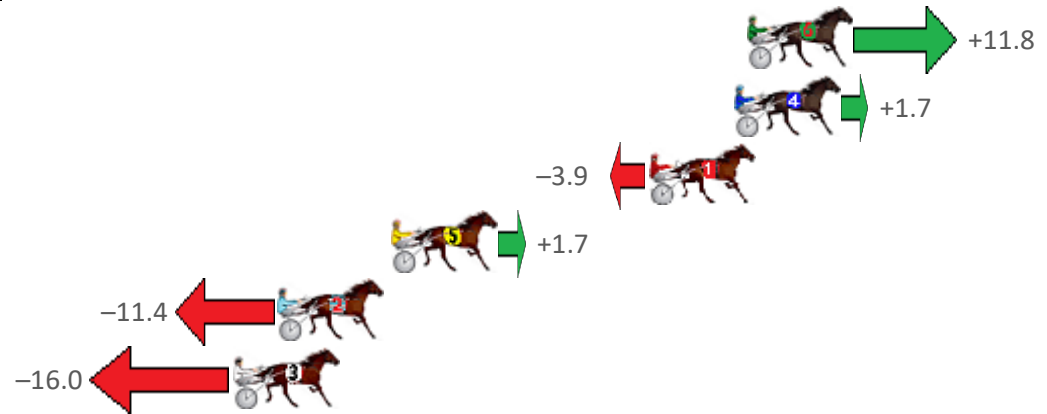

Redcliffe Race 2 Distance 1780m

Thursday, 6 October 2022

Gross Time: 2:14.50 MileRate: 2:01.60 LeadTime: 11.60s First Qtr: 31.70s Second Qtr: 30.40s Third Qtr: 29.40s Fourth Qtr: 31.40s

NoHorse	Plc	Mar	800 Posi	400 Posi	Time	3rd Qtr	4th Qtr
6 ROYAL WINKLE	1	0.0m	11.8m (1)	0.0m (2)	2:14.50	28.51s	31.40s
4 GOTALUVASUNDAYS	2	0.5m	2.2m (1)	2.8m (1)	2:14.54	29.45s	31.22s
1 HURRIKANE MEL	3	3.9m	0.0m (0)	0.4m (0)	2:14.82	29.42s	31.67s
5 CEE SIXTY THREE	4	14.1m	15.8m (0)	18.6m (0)	2:15.66	29.62s	31.05s
2 GHOST TRAIN	5	18.6m	7.2m (1)	7.0m (2)	2:16.03	29.36s	32.31s
3 WHISKY BANDIT	6	20.4m	4.4m (0)	6.8m (0)	2:16.17	29.55s	32.46s

Finish Position and metres gained from 800m

Home of Australian Harness Sectionals
PJ Harness Analyser   Daily Raw Data directly to your inbox

All Victorian Racing added as of 17 January 2022

www.pjdata.com.au   admin@pjdata.com.au   www.facebook.com/PJHarnessRacing

RISE Digital, Harness Racing Australia nor the provider accepts any responsibility for the completeness or accuracy of any of the information contained herein, and makes no representations about its suitability for any particular purpose. Users should make their own judgements about those matters and/or seek independent advice. You assume all risks associated with use of data provided on this page