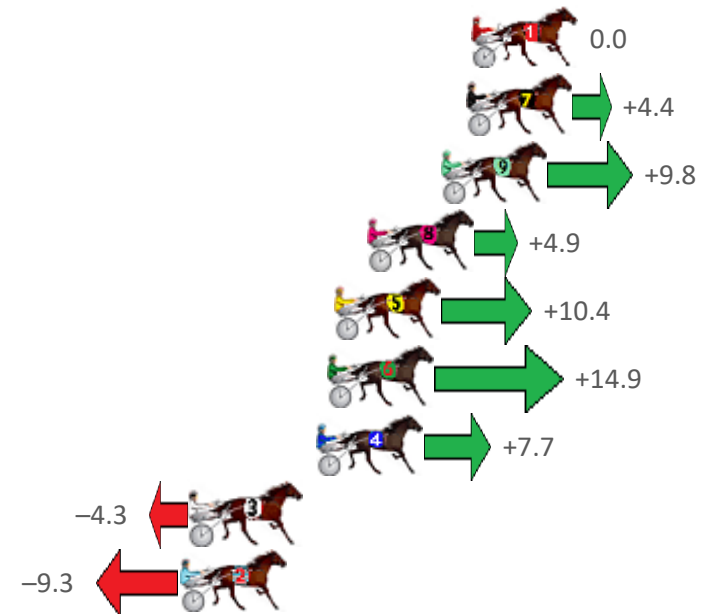

Redcliffe Race 8 Distance 1780m

Thursday, 6 October 2022

Gross Time: 2:11.70 MileRate: 1:59.10 LeadTime: 11.20s First Qtr: 31.20s Second Qtr: 30.80s Third Qtr: 28.90s Fourth Qtr: 29.60s

NoHorse	Plc	Mar	800 Posi	400 Posi	Time	3rd Qtr	4th Qtr
1 LARA BAY	1	0.0m	0.0m (0)	0.0m (0)	2:11.70	28.90s	29.60s
7 MY SECRET BEACH	2	0.2m	4.6m (0)	4.4m (0)	2:11.72	28.89s	29.29s
9 PURPLE SHADES	3	1.2m	11.0m (1)	10.4m (2)	2:11.79	28.86s	28.92s
8 MELTON INSULTED	4	4.1m	9.0m (0)	8.8m (0)	2:12.02	28.89s	29.25s
5 ILLBEWATCHING	5	5.4m	15.8m (1)	16.6m (1)	2:12.12	28.97s	28.78s
6 BETTOR ROCKNROLL	6	5.7m	20.6m (1)	22.2m (1)	2:12.14	29.03s	28.39s
4 CHEDDAR MADE BET	7	6.1m	13.8m (0)	13.4m (0)	2:12.17	28.88s	29.06s
3 GOTTA DREAM	8	11.1m	6.8m (1)	8.2m (1)	2:12.56	29.00s	29.81s
2 CALL ME TRISH	9	11.5m	2.2m (1)	3.4m (1)	2:12.59	28.98s	30.20s

Finish Position and metres gained from 800m

Home of Australian Harness Sectionals
PJ Harness Analyser   Daily Raw Data directly to your inbox

NEW All Victorian Racing added as of 17 January 2022

www.pjdata.com.au
admin@pjdata.com.au
www.facebook.com/PJHarnessRacing

RISE Digital, Harness Racing Australia nor the provider accepts any responsibility for the completeness or accuracy of any of the information contained herein, and makes no representations about its suitability for any particular purpose. Users should make their own judgements about those matters and/or seek independent advice. You assume all risks associated with use of data provided on this page