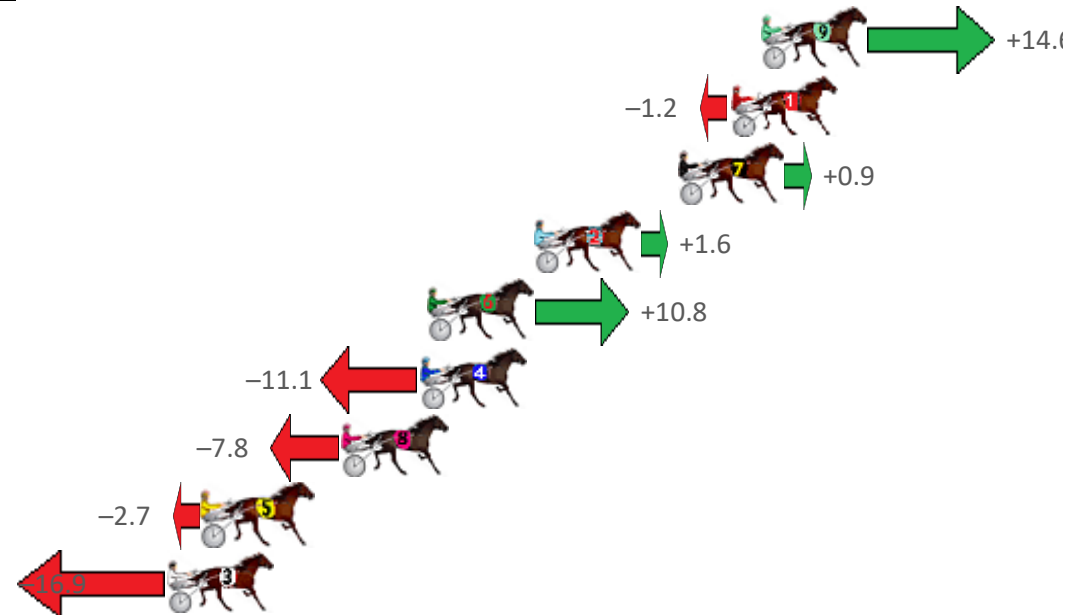

Redcliffe Race 4 Distance 1780m

Thursday, 6 October 2022

Gross Time: 2:13.70 MileRate: 2:00.90 LeadTime: 11.80s First Qtr: 30.50s Second Qtr: 31.70s Third Qtr: 30.10s Fourth Qtr: 29.60s

NoHorse	Plc	Mar	800 Posi	400 Posi	Time	3rd Qtr	4th Qtr
9 VERMONT	1	0.0m	14.6m (2)	8.0m (2)	2:13.70	29.61s	29.01s
1 CAUGHT OUT	2	1.2m	0.0m (0)	0.0m (0)	2:13.79	30.10s	29.69s
7 DARBY BRIGHTS	3	3.3m	4.2m (0)	4.2m (0)	2:13.96	30.10s	29.53s
2 CHAMPAGNE REACT	4	9.0m	10.6m (1)	7.4m (1)	2:14.40	29.86s	29.72s
6 CANNAN	5	13.2m	24.0m (1)	16.8m (2)	2:14.72	29.56s	29.34s
4 OUR DOLLY	6	13.5m	2.4m (1)	3.2m (1)	2:14.75	30.17s	30.36s
8 FORTYFIVE ROCK	7	16.6m	8.8m (0)	9.0m (0)	2:14.99	30.12s	30.16s
5 IMA CHICK MAGNET	8	22.1m	19.4m (1)	12.8m (2)	2:15.41	29.62s	30.28s
3 WEASEL	9	23.5m	6.6m (1)	3.8m (2)	2:15.52	29.90s	31.05s

Finish Position and metres gained from 800m

Home of Australian Harness Sectionals

PJ Harness Analyser   Daily Raw Data directly to your inbox

NEW All Victorian Racing added as of 17 January 2022

www.pjdata.com.au   admin@pjdata.com.au   www.facebook.com/PJHarnessRacing

RISE Digital, Harness Racing Australia nor the provider accepts any responsibility for the completeness or accuracy of any of the information contained herein, and makes no representations about its suitability for any particular purpose. Users should make their own judgements about those matters and/or seek independent advice. You assume all risks associated with use of data provided on this page