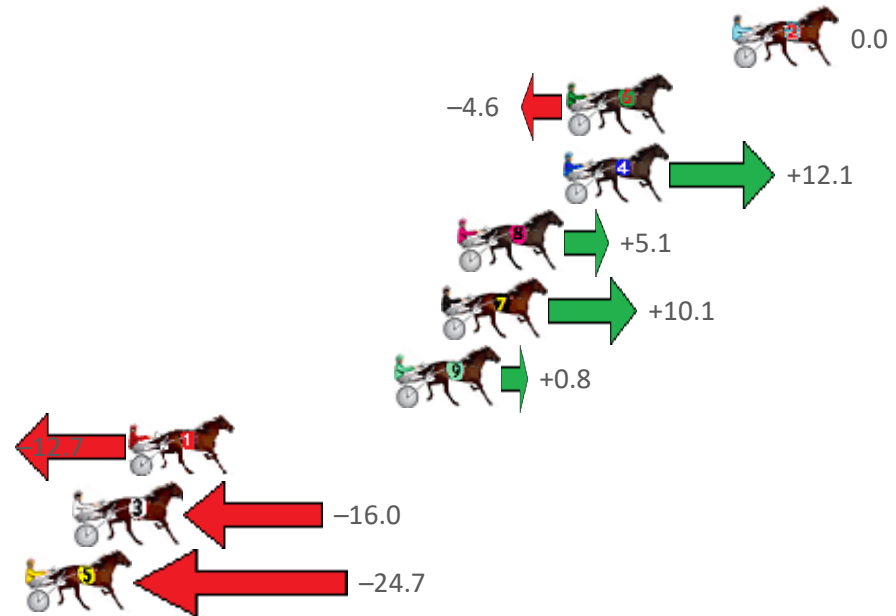

Redcliffe Race 6 Distance 1780m

Thursday, 6 October 2022

Gross Time: 2:10.50 MileRate: 1:58.00 LeadTime: 11.00s First Qtr: 29.80s Second Qtr: 30.50s Third Qtr: 29.10s Fourth Qtr: 30.10s

NoHorse	Plc	Mar	800 Posi	400 Posi	Time	3rd Qtr	4th Qtr
2 GO JO JOLT	1	0.0m	0.0m (0)	0.0m (0)	2:10.50	29.10s	30.10s
6 JUST ONE GOOD ON	2	6.6m	2.0m (1)	5.0m (0)	2:11.02	29.32s	30.22s
4 ABBEY DIADEMA	3	6.7m	18.8m (1)	14.4m (3)	2:11.03	28.79s	29.52s
8 DUKE	4	10.9m	16.0m (0)	21.4m (0)	2:11.36	29.51s	29.31s
7 JAYDES TERROR	5	11.5m	21.6m (0)	17.2m (1)	2:11.41	28.78s	29.67s
9 ILLAWONG DREAMTI	6	13.4m	14.2m (1)	10.8m (2)	2:11.56	28.85s	30.29s
1 SHAKATIE	7	23.9m	11.2m (0)	15.8m (0)	2:12.38	29.43s	30.71s
3 CHASIN DREAMZ	8	26.0m	10.0m (1)	7.2m (1)	2:12.55	28.87s	31.51s
5 STUDLEIGH WILL	9	31.3m	6.6m (0)	11.4m (0)	2:12.97	29.43s	31.59s

Finish Position and metres gained from 800m

Home of Australian Harness Sectionals
PJ Harness Analyser   Daily Raw Data directly to your inbox

NEW All Victorian Racing added as of 17 January 2022

www.pjdata.com.au
admin@pjdata.com.au
www.facebook.com/PJHarnessRacing

RISE Digital, Harness Racing Australia nor the provider accepts any responsibility for the completeness or accuracy of any of the information contained herein, and makes no representations about its suitability for any particular purpose. Users should make their own judgements about those matters and/or seek independent advice. You assume all risks associated with use of data provided on this page