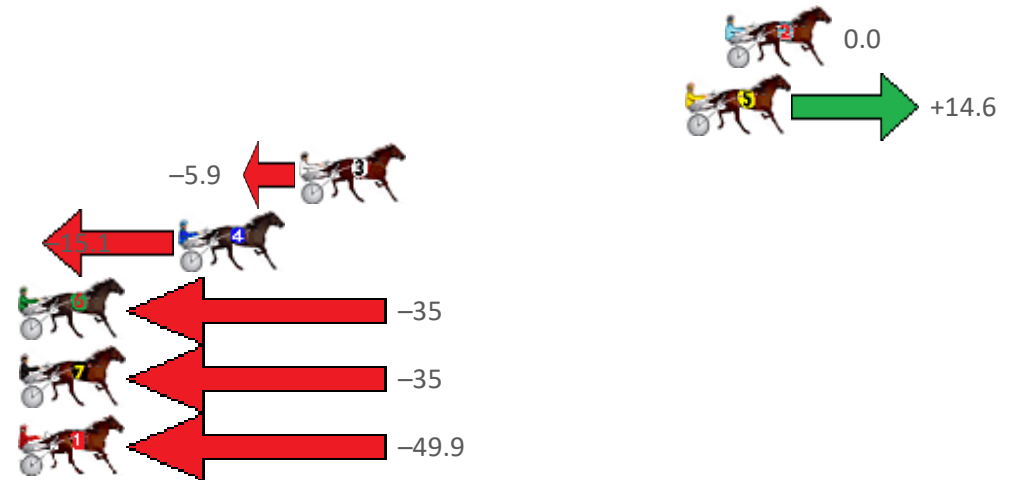

Redcliffe Race 3 Distance 1780m

Thursday, 6 October 2022

Gross Time: 2:10.20 MileRate: 1:57.80 LeadTime: 11.20s First Qtr: 30.10s Second Qtr: 30.50s Third Qtr: 28.90s Fourth Qtr: 29.50s

NoHorse	Plc	Mar	800 Posi	400 Posi	Time	3rd Qtr	4th Qtr
2 REEDS VISION	1	0.0m	0.0m (0)	0.0m (0)	2:10.20	28.90s	29.50s
5 OCTOBER RACKETEE	2	1.6m	16.2m (1)	11.8m (2)	2:10.32	28.59s	28.75s
3 SARIE MARAIS	3	16.9m	11.0m (1)	12.0m (1)	2:11.51	28.97s	29.86s
4 DELIGHTFUL RAINBO	4	21.7m	6.6m (1)	8.0m (1)	2:11.88	28.99s	30.50s
6 DIEGO DELGADO	5	35.4m	1.2m (1)	3.6m (1)	2:12.94	29.05s	31.83s
7 BEE GEES BEST	6	50.8m	16.6m (0)	18.2m (0)	2:14.13	28.99s	31.89s
1 IMAJIVA	7	54.7m	4.8m (0)	8.4m (0)	2:14.43	29.13s	32.90s

Finish Position and metres gained from 800m

Home of Australian Harness Sectionals

PJ Harness Analyser   Daily Raw Data directly to your inbox

NEW All Victorian Racing added as of 17 January 2022

www.pjdata.com.au
admin@pjdata.com.au
www.facebook.com/PJHarnessRacing

RISE Digital, Harness Racing Australia nor the provider accepts any responsibility for the completeness or accuracy of any of the information contained herein, and makes no representations about its suitability for any particular purpose. Users should make their own judgements about those matters and/or seek independent advice. You assume all risks associated with use of data provided on this page