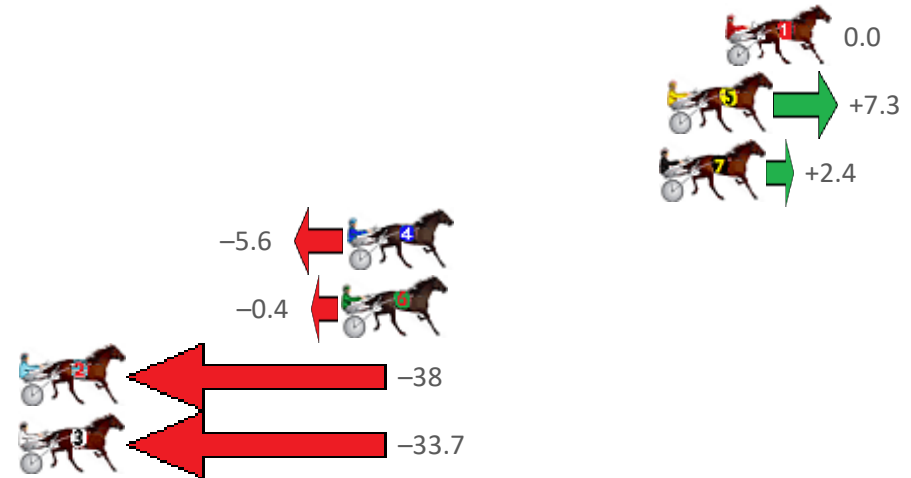

Redcliffe Race 9 Distance 1780m

Wednesday, 5 October 2022

Gross Time: 2:16.70 MileRate: 2:03.60 LeadTime: 11.80s First Qtr: 33.10s Second Qtr: 32.70s Third Qtr: 29.70s Fourth Qtr: 29.40s

NoHorse	Plc	Mar	800 Posi	400 Posi	Time	3rd Qtr	4th Qtr
1 DESTINY BLUES	1	0.0m	0.0m (0)	0.0m (0)	2:16.70	29.70s	29.40s
5 SUBTLE CHAY	2	2.3m	9.6m (2)	3.2m (2)	2:16.88	29.23s	29.33s
7 PAYOUT	3	2.6m	5.0m (0)	4.6m (0)	2:16.90	29.67s	29.25s
4 ESSO KAY ESS	4	15.0m	9.4m (0)	9.4m (0)	2:17.86	29.70s	29.81s
6 TUFFY	5	15.2m	14.8m (2)	8.2m (2)	2:17.87	29.22s	29.91s
2 BLACK GEMSTONE	6	39.8m	2.2m (1)	5.2m (1)	2:19.77	29.93s	31.93s
3 MAGIC NITRO	7	39.9m	6.2m (1)	9.6m (1)	2:19.78	29.96s	31.61s

Finish Position and metres gained from 800m

Home of Australian Harness Sectionals
PJ Harness Analyser   Daily Raw Data directly to your inbox

NEW All Victorian Racing added as of 17 January 2022

www.pjdata.com.au
admin@pjdata.com.au
www.facebook.com/PJHarnessRacing

RISE Digital, Harness Racing Australia nor the provider accepts any responsibility for the completeness or accuracy of any of the information contained herein, and makes no representations about its suitability for any particular purpose. Users should make their own judgements about those matters and/or seek independent advice. You assume all risks associated with use of data provided on this page