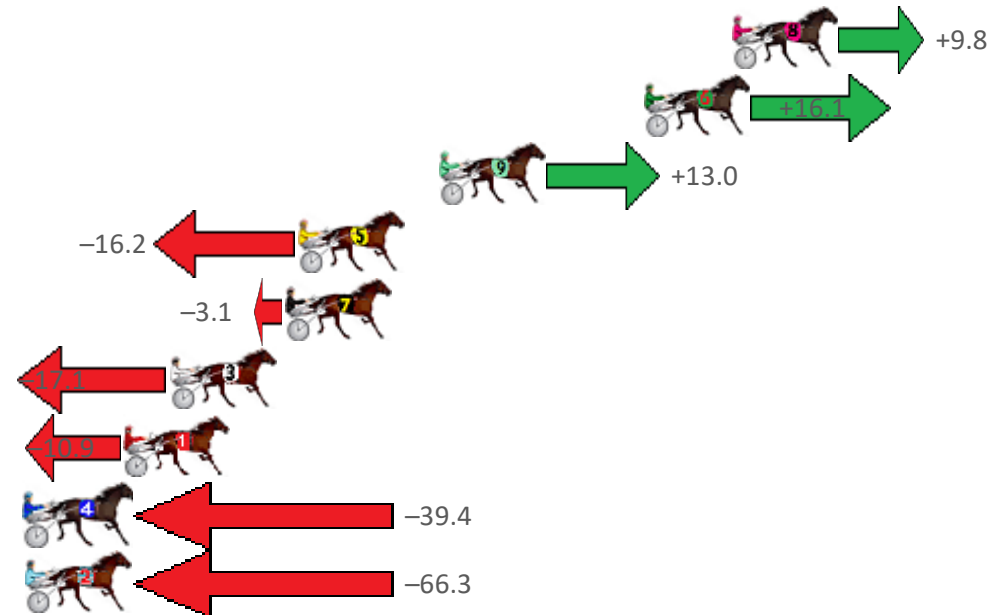

Redcliffe Race 8 Distance 1780m

Wednesday, 5 October 2022

Gross Time: 2:12.50 MileRate: 1:59.80 LeadTime: 11.40s First Qtr: 29.20s Second Qtr: 30.60s Third Qtr: 30.50s Fourth Qtr: 30.80s

NoHorse	Plc	Mar	800 Posi	400 Posi	Time	3rd Qtr	4th Qtr
8 CARIBBEAN ROCKET	1	0.0m	9.8m (1)	2.4m (2)	2:12.50	29.94s	30.62s
6 JOY MAKER	2	3.5m	19.6m (1)	12.4m (3)	2:12.78	29.95s	30.12s
9 FEEL THE THRILL	3	11.6m	24.6m (1)	17.2m (3)	2:13.43	29.94s	30.37s
5 KOTARE ELITE	4	17.2m	1.0m (1)	0.0m (0)	2:13.89	30.42s	32.12s
7 BABY GINNIE	5	17.7m	14.6m (1)	13.2m (2)	2:13.93	30.39s	31.14s
3 DONT YOUBE NAUG	6	22.3m	5.2m (1)	5.0m (1)	2:14.30	30.48s	32.12s
1 IM ISABELLA	7	24.1m	13.2m (0)	13.6m (0)	2:14.44	30.53s	31.60s
4 WILD ABOUT TOWN	8	39.4m	0.0m (0)	8.2m (0)	2:15.67	31.11s	33.19s
2 WRITEABOUTCHELSE	9	71.1m	4.8m (0)	12.8m (1)	2:18.23	31.09s	35.26s

Finish Position and metres gained from 800m

Home of Australian Harness Sectionals

PJ Harness Analyser   Daily Raw Data directly to your inbox

NEW All Victorian Racing added as of 17 January 2022

www.pjdata.com.au   admin@pjdata.com.au   www.facebook.com/PJHarnessRacing

RISE Digital, Harness Racing Australia nor the provider accepts any responsibility for the completeness or accuracy of any of the information contained herein, and makes no representations about its suitability for any particular purpose. Users should make their own judgements about those matters and/or seek independent advice. You assume all risks associated with use of data provided on this page