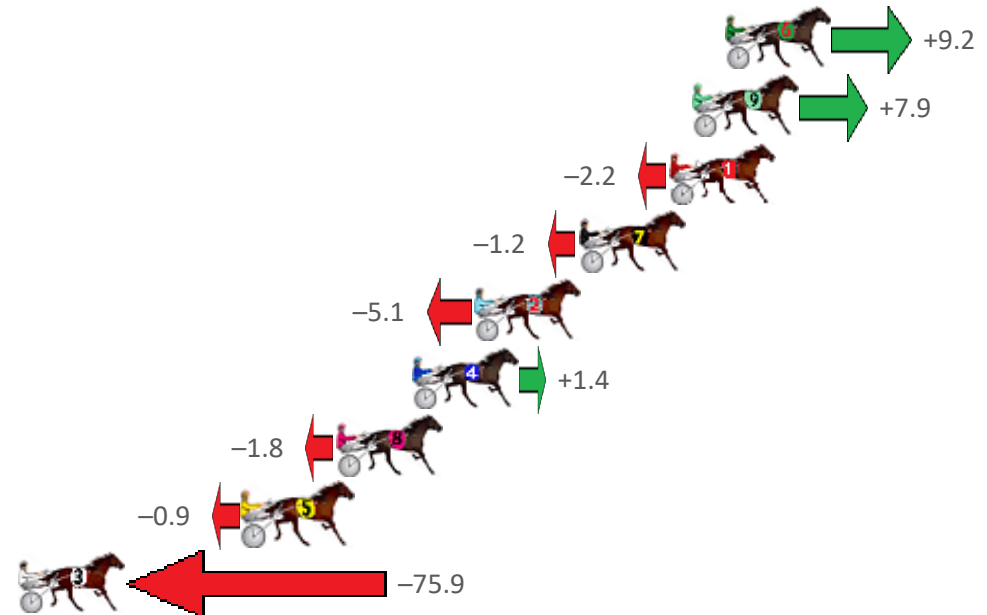

Redcliffe Race 5 Distance 1780m

Wednesday, 5 October 2022

Gross Time: 2:10.60 MileRate: 1:58.10 LeadTime: 11.10s First Qtr: 28.80s Second Qtr: 30.10s Third Qtr: 29.90s Fourth Qtr: 30.70s

NoHorse	Plc	Mar	800 Posi	400 Posi	Time	3rd Qtr	4th Qtr
6 HIT THE TRACK	1	0.0m	9.2m (1)	5.2m (2)	2:10.60	29.60s	30.30s
9 GETALOADATHISBRO	2	1.3m	9.2m (0)	9.0m (1)	2:10.70	29.89s	30.11s
1 JAMAICAN RESORT	3	2.2m	0.0m (0)	0.0m (0)	2:10.78	29.90s	30.87s
7 HARRY CROFT	4	5.8m	4.6m (0)	5.2m (0)	2:11.07	29.94s	30.75s
2 WAVEDANCER	5	9.9m	4.8m (1)	4.6m (1)	2:11.40	29.88s	31.10s
4 MAN OF ACTION	6	12.4m	13.8m (0)	14.0m (0)	2:11.60	29.92s	30.58s
8 CLARES FOOL	7	15.4m	13.6m (1)	13.4m (2)	2:11.84	29.88s	30.85s
5 KEAYANG SPONGE B	8	19.1m	18.2m (1)	18.8m (2)	2:12.13	29.94s	30.72s
3 TRIOLI	9	76.5m	0.6m (1)	19.2m (1)	2:16.74	31.24s	35.07s

Finish Position and metres gained from 800m

Home of Australian Harness Sectionals

PJ Harness Analyser   Daily Raw Data directly to your inbox

NEW All Victorian Racing added as of 17 January 2022

www.pjdata.com.au   admin@pjdata.com.au   www.facebook.com/PJHarnessRacing