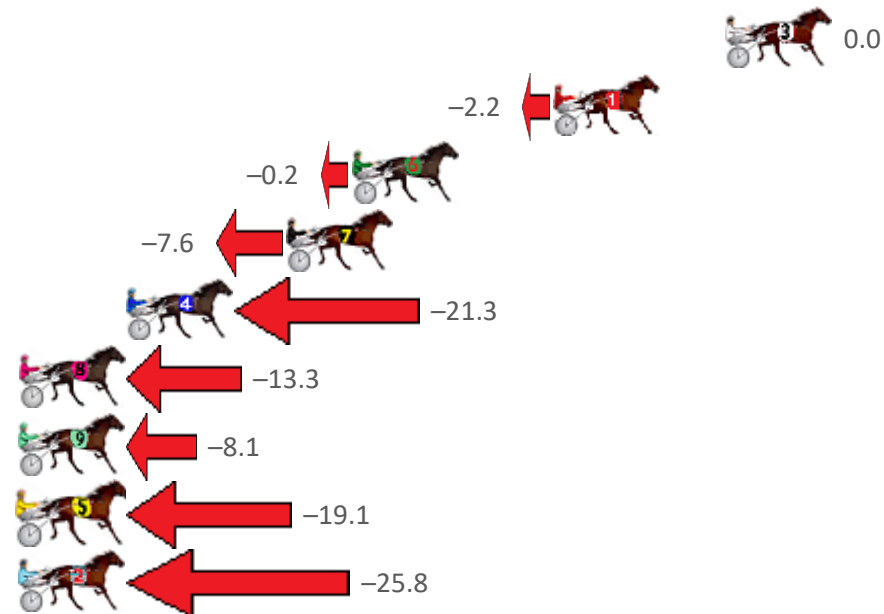

Redcliffe Race 2 Distance 1780m

Wednesday, 5 October 2022

Gross Time: 2:09.60 MileRate: 1:57.20 LeadTime: 11.20s First Qtr: 31.10s Second Qtr: 31.20s Third Qtr: 27.60s Fourth Qtr: 28.50s

NoHorse	Plc	Mar	800 Posi	400 Posi	Time	3rd Qtr	4th Qtr
3 NEVADA YANKEE	1	0.0m	0.0m (0)	0.0m (0)	2:09.60	27.60s	28.50s
1 JAY TEE TYRON	2	6.8m	4.6m (0)	7.4m (0)	2:10.11	27.80s	28.46s
6 FAIREACHDAINN	3	14.8m	14.6m (0)	21.2m (0)	2:10.71	28.07s	28.05s
7 SWEET JASMINE	4	17.4m	9.8m (0)	15.4m (0)	2:10.90	27.99s	28.64s
4 MARIANNA BROMA	5	23.7m	2.4m (1)	9.6m (1)	2:11.37	28.09s	29.50s
8 FAVREAU	6	29.7m	16.4m (1)	28.0m (1)	2:11.82	28.41s	28.62s
9 VODKA EN ICE	7	29.7m	21.6m (1)	32.4m (0)	2:11.82	28.36s	28.31s
5 MY ULTIMATE VICTO	8	31.1m	12.0m (1)	26.4m (2)	2:11.93	28.60s	28.83s
2 BEACH ON FIRE	9	33.6m	7.8m (1)	16.6m (1)	2:12.12	28.19s	29.70s

Finish Position and metres gained from 800m

Home of Australian Harness Sectionals

PJ Harness Analyser   Daily Raw Data directly to your inbox

NEW All Victorian Racing added as of 17 January 2022

www.pjdata.com.au
admin@pjdata.com.au
www.facebook.com/PJHarnessRacing