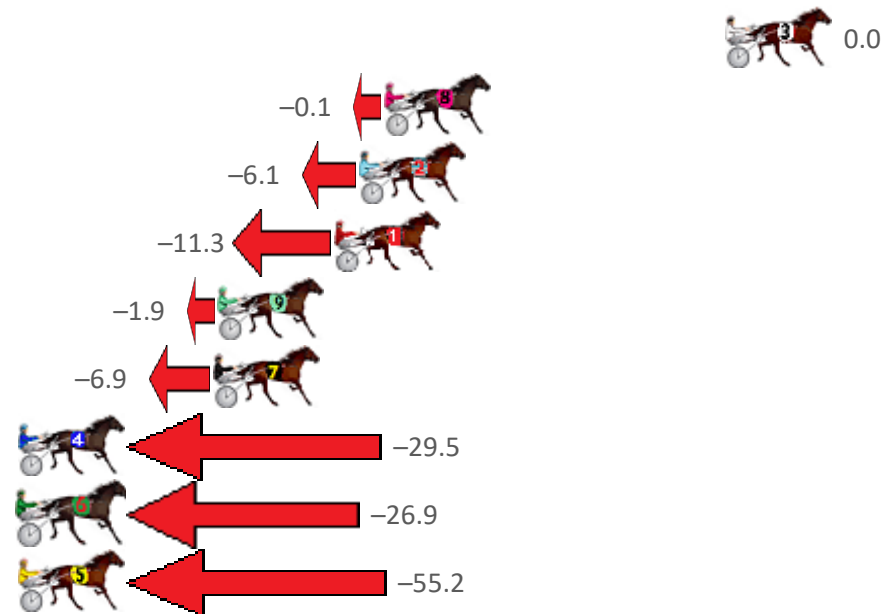

Redcliffe Race 7 Distance 1780m

Wednesday, 5 October 2022

Gross Time: 2:10.50 MileRate: 1:58.00 LeadTime: 11.20s First Qtr: 29.50s Second Qtr: 30.90s Third Qtr: 29.30s Fourth Qtr: 29.60s

NoHorse	Plc	Mar	800 Posi	400 Posi	Time	3rd Qtr	4th Qtr
3 LONDON LADY	1	0.0m	0.0m (0)	0.0m (0)	2:10.50	29.30s	29.60s
8 FORGIVE ME	2	13.5m	13.4m (1)	4.6m (2)	2:11.55	28.65s	30.25s
2 THREE MACHS	3	14.5m	8.4m (0)	9.8m (0)	2:11.63	29.40s	29.95s
1 TORQUE TO THE MA	4	15.5m	4.2m (0)	5.2m (0)	2:11.70	29.37s	30.36s
9 AUNTY FRANCES	5	20.1m	18.2m (1)	9.2m (2)	2:12.06	28.64s	30.40s
7 JUKEBOX JET	6	20.3m	13.4m (0)	15.6m (0)	2:12.07	29.46s	29.95s
4 DATSINAHURRI	7	38.7m	9.2m (1)	13.2m (1)	2:13.50	29.58s	31.48s
6 AROONA	8	44.3m	17.4m (0)	17.0m (2)	2:13.94	29.26s	31.61s
5 BOLD COWBOY	9	55.4m	0.2m (1)	8.4m (1)	2:14.80	29.88s	33.06s

Finish Position and metres gained from 800m

Home of Australian Harness Sectionals

PJ Harness Analyser   Daily Raw Data directly to your inbox

NEW All Victorian Racing added as of 17 January 2022

www.pjdata.com.au   admin@pjdata.com.au   www.facebook.com/PJHarnessRacing