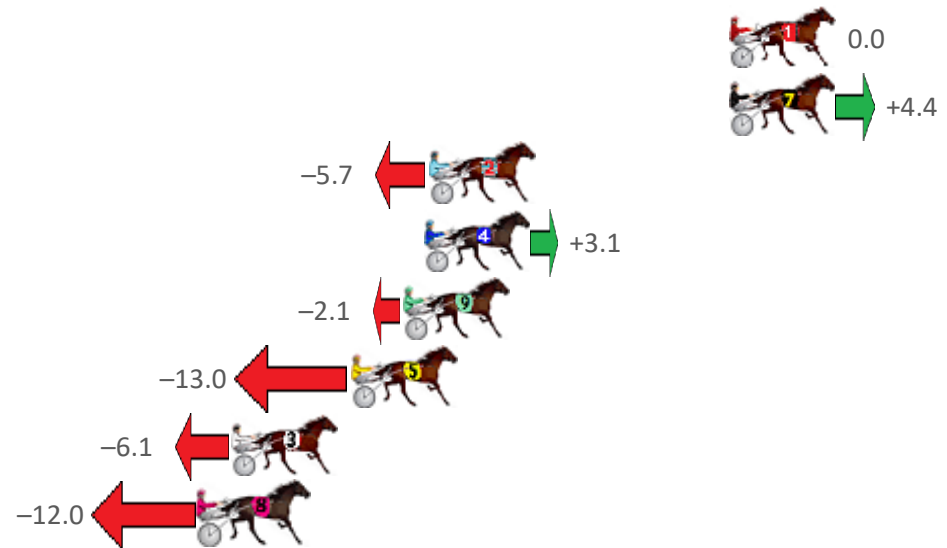

Redcliffe Race 6 Distance 1780m

Wednesday, 5 October 2022

Gross Time: 2:11.90 MileRate: 1:59.30 LeadTime: 11.90s First Qtr: 31.10s Second Qtr: 31.00s Third Qtr: 29.00s Fourth Qtr: 28.90s

NoHorse	Plc	Mar	800 Posi	400 Posi	Time	3rd Qtr	4th Qtr
1 MOTU AMETHYST	1	0.0m	0.0m (0)	0.0m (0)	2:11.90	29.00s	28.90s
7 GETALOADATHISGIR	1	0.0m	4.4m (0)	4.2m (0)	2:11.90	28.99s	28.60s
2 MALIBU DREAM	3	11.9m	6.2m (1)	10.6m (2)	2:12.80	29.32s	28.99s
4 TACTFILLY MIRACLE	4	12.1m	15.2m (1)	19.8m (1)	2:12.82	29.33s	28.35s
9 THE RAGNBONE MA	5	12.9m	10.8m (1)	15.4m (1)	2:12.88	29.33s	28.72s
5 OUR BOY ROY	6	15.0m	2.0m (1)	6.6m (1)	2:13.04	29.33s	29.50s
3 FLASH FREDDIE	7	19.7m	13.6m (0)	16.4m (0)	2:13.39	29.20s	29.14s
8 TEACHERS PET	8	21.0m	9.0m (0)	11.4m (0)	2:13.49	29.17s	29.59s

Finish Position and metres gained from 800m

Home of Australian Harness Sectionals
PJ Harness Analyser   Daily Raw Data directly to your inbox

NEW All Victorian Racing added as of 17 January 2022

www.pjdata.com.au
admin@pjdata.com.au
www.facebook.com/PJHarnessRacing