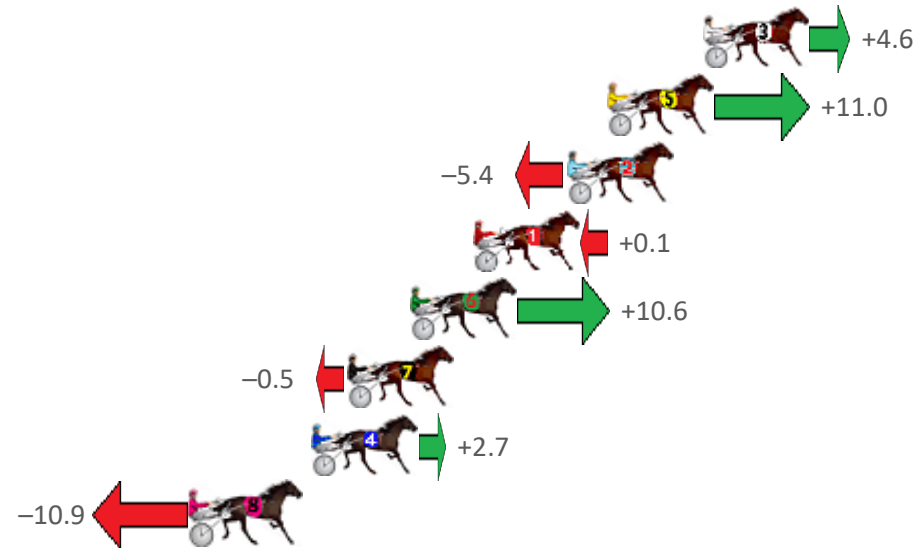

Redcliffe Race 4 Distance 1780m

Wednesday, 5 October 2022

Gross Time: 2:09.00 MileRate: 1:56.60 LeadTime: 10.90s First Qtr: 30.10s Second Qtr: 30.90s Third Qtr: 28.40s Fourth Qtr: 28.70s

NoHorse	Plc	Mar	800 Posi	400 Posi	Time	3rd Qtr	4th Qtr
3 ITS BACK PAGE NEW	1	0.0m	4.6m (0)	4.6m (0)	2:09.00	28.40s	28.37s
5 BE MY ROCK	2	3.8m	14.8m (1)	9.6m (2)	2:09.29	28.03s	28.29s
2 GOLDEN SAND	3	5.4m	0.0m (0)	0.0m (0)	2:09.41	28.40s	29.09s
1 MAJOR MISCHIEF	4	9.1m	9.2m (0)	9.2m (0)	2:09.69	28.40s	28.69s
6 BAKER CREEK	5	11.6m	22.2m (1)	13.8m (2)	2:09.87	27.80s	28.54s
7 THE SPORTZ STAR	6	14.1m	13.6m (0)	13.8m (0)	2:10.06	28.41s	28.72s
4 CAMROLLER	7	15.5m	18.2m (0)	18.6m (0)	2:10.17	28.43s	28.48s
8 LITTLE CHANGE	8	20.3m	9.4m (1)	5.4m (1)	2:10.53	28.11s	29.76s

Finish Position and metres gained from 800m

Home of Australian Harness Sectionals

PJ Harness Analyser   Daily Raw Data directly to your inbox

NEW All Victorian Racing added as of 17 January 2022

www.pjdata.com.au   admin@pjdata.com.au   www.facebook.com/PJHarnessRacing

RISE Digital, Harness Racing Australia nor the provider accepts any responsibility for the completeness or accuracy of any of the information contained herein, and makes no representations about its suitability for any particular purpose. Users should make their own judgements about those matters and/or seek independent advice. You assume all risks associated with use of data provided on this page