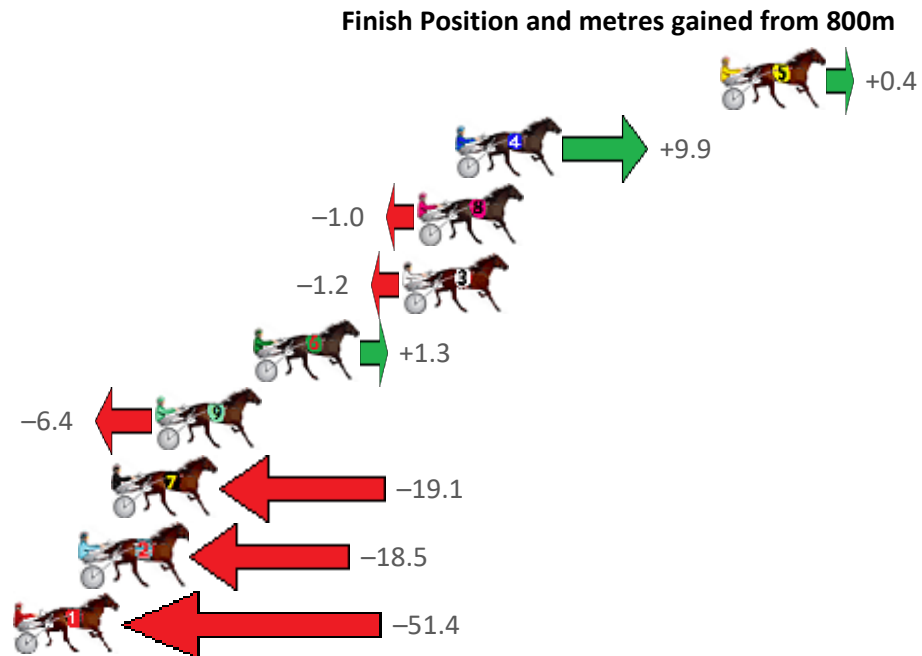

# Redcliffe Race 3 Distance 1780m

Wednesday, 5 October 2022

Gross Time: 2:08.50 MileRate: 1:56.20 LeadTime: 10.90s First Qtr: 29.40s Second Qtr: 29.50s Third Qtr: 28.70s Fourth Qtr: 30.00s

NoHorse	Plc	Mar	800 Posi	400 Posi	Time	3rd Qtr	4th Qtr
5 CHEETAH LODGE	1	0.0m	0.4m (1)	0.0m (0)	2:08.50	28.67s	30.00s
4 ASHLEE NITRO	2	10.5m	20.4m (1)	20.2m (2)	2:09.33	28.70s	29.28s
8 TALKERUP	3	12.0m	11.0m (1)	3.8m (1)	2:09.44	28.16s	30.61s
3 SHAKALAKABOOMB	4	12.6m	11.4m (0)	12.2m (1)	2:09.49	28.76s	30.03s
6 MYSTICAL JAZZ	5	18.5m	19.8m (0)	16.2m (1)	2:09.95	28.43s	30.17s
9 MALINJANG	6	22.4m	16.0m (1)	16.2m (3)	2:10.26	28.70s	30.46s
7 MASTER CHARLES	7	24.1m	5.0m (0)	5.2m (0)	2:10.39	28.68s	31.41s
2 TRACER BULLET	8	25.3m	6.8m (1)	13.8m (2)	2:10.49	29.19s	30.86s
1 CUPCAKESNWHIPCR	9	51.4m	0.0m (0)	12.0m (0)	2:12.54	29.51s	32.94s