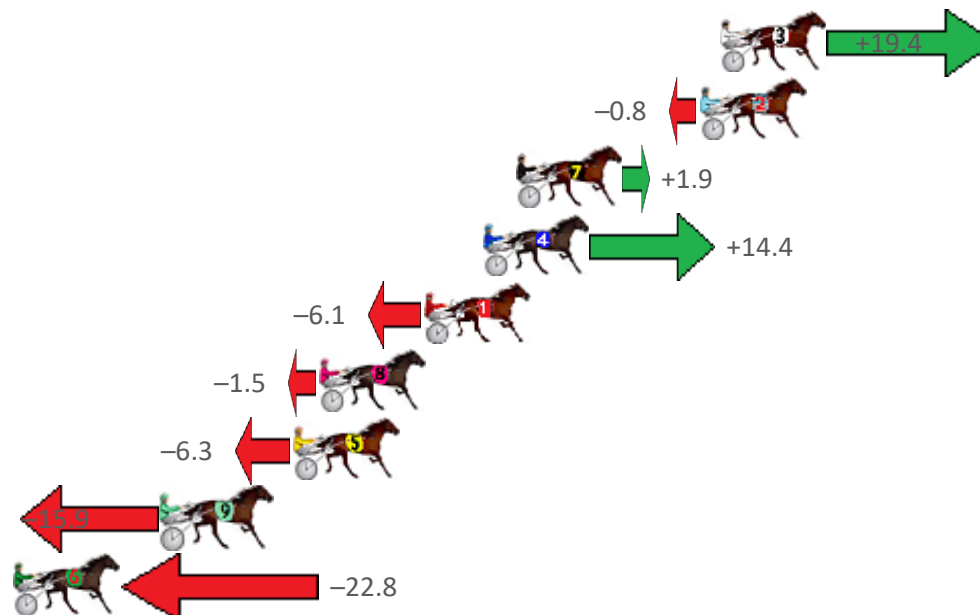

Redcliffe Race 1 Distance 2040m

Wednesday, 5 October 2022

Gross Time: 2:27.80 MileRate: 1:56.60 LeadTime: 31.10s First Qtr: 30.10s Second Qtr: 29.20s Third Qtr: 28.30s Fourth Qtr: 29.10s

NoHorse	Plc	Mar	800 Posi	400 Posi	Time	3rd Qtr	4th Qtr
3 LETS BLAZE	1	0.0m	19.4m (1)	18.6m (3)	2:27.80	28.26s	27.75s
2 DOLLARBILL	2	0.8m	0.0m (0)	0.0m (0)	2:27.86	28.30s	29.16s
7 SMOOTH CASH	3	8.1m	10.0m (0)	9.2m (0)	2:28.42	28.24s	29.02s
4 OYSTER STRIDE	4	9.4m	23.8m (1)	16.8m (1)	2:28.52	27.81s	28.56s
1 ZARAS A TREASURE	5	11.7m	5.6m (0)	4.8m (0)	2:28.69	28.24s	29.60s
8 IL MAXIMUS	6	15.9m	14.4m (0)	14.0m (0)	2:29.01	28.27s	29.24s
5 RAANI	7	16.9m	10.6m (1)	8.6m (2)	2:29.09	28.15s	29.70s
9 KATACHA MAN	8	22.1m	6.2m (1)	9.4m (1)	2:29.49	28.52s	30.02s
6 FIRE AND ICE	9	37.6m	14.8m (1)	15.4m (2)	2:30.67	28.32s	30.71s

Finish Position and metres gained from 800m

Home of Australian Harness Sectionals
PJ Harness Analyser   Daily Raw Data directly to your inbox

NEW All Victorian Racing added as of 17 January 2022

www.pjdata.com.au
admin@pjdata.com.au
www.facebook.com/PJHarnessRacing