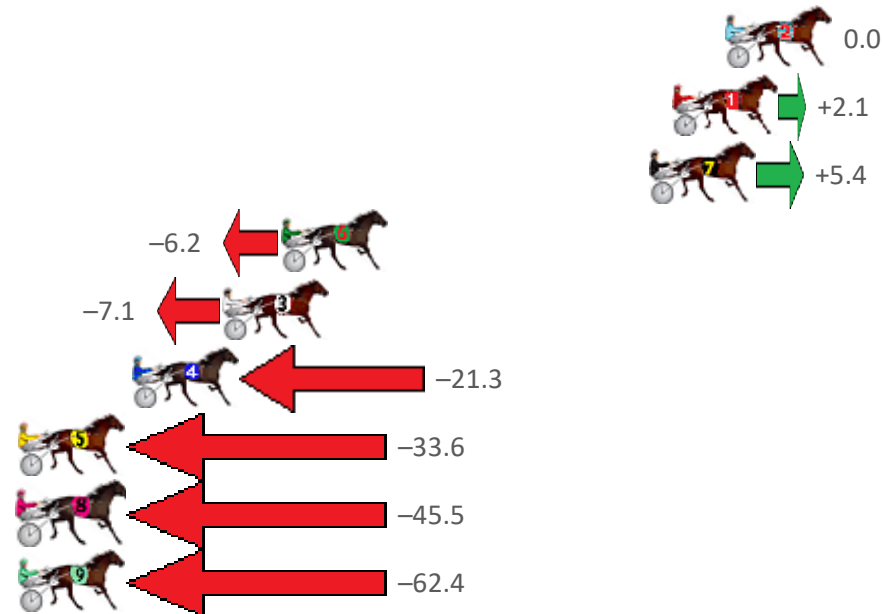

Redcliffe Race 5 Distance 1780m

Wednesday, 21 September 2022

Gross Time: 2:15.90 MileRate: 2:02.90 LeadTime: 11.60s First Qtr: 31.10s Second Qtr: 32.90s Third Qtr: 30.20s Fourth Qtr: 30.10s

NoHorse	Plc	Mar	800 Posi	400 Posi	Time	3rd Qtr	4th Qtr
2 TORI BE	1	0.0m	0.0m (0)	0.0m (0)	2:15.90	30.20s	30.10s
1 DESTINY BLUES	2	2.1m	4.2m (0)	4.4m (0)	2:16.07	30.21s	29.93s
7 AKERMANIS	3	3.0m	8.4m (0)	9.8m (0)	2:16.14	30.30s	29.59s
6 TUFFY	4	17.6m	11.4m (1)	4.0m (2)	2:17.29	29.65s	31.12s
3 ESSO KAY ESS	5	19.9m	12.8m (0)	14.6m (0)	2:17.47	30.34s	30.50s
4 VILLAGE SMIRKER	6	23.5m	2.2m (1)	2.6m (1)	2:17.75	30.23s	31.66s
5 ONLY CHANGE	7	49.4m	15.8m (1)	24.0m (1)	2:19.79	30.82s	32.00s
8 MONTANA ONE	8	52.5m	7.0m (1)	17.2m (1)	2:20.04	30.97s	32.74s
9 SINGER SNAP	9	79.6m	17.2m (0)	23.8m (0)	2:22.17	30.70s	34.28s

Finish Position and metres gained from 800m

Home of PJ Harness Analyser

Want to know how successful PJ Harness Analyser is?

Click here for regular updates

www.pjdata.com.au
admin@pjdata.com.au
www.facebook.com/PJHarnessRacing