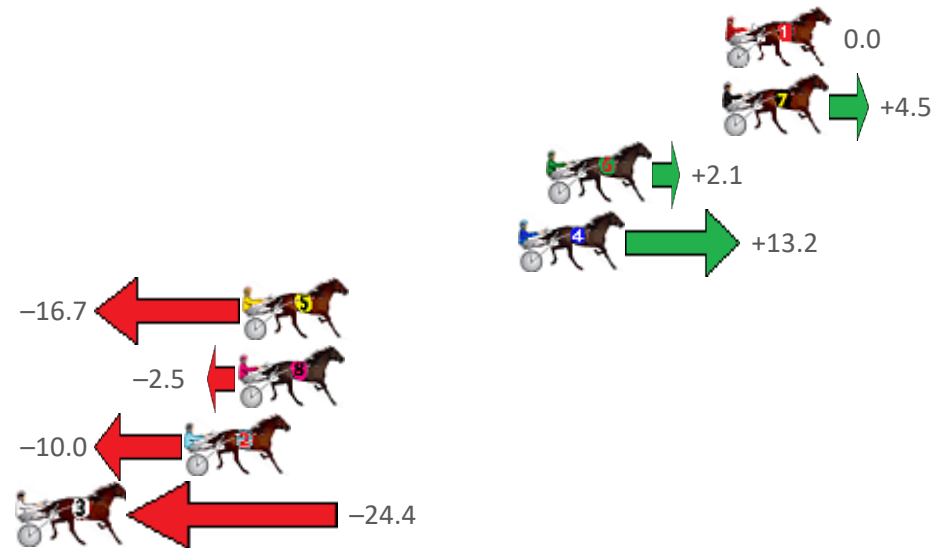

Redcliffe Race 4 Distance 1780m

Wednesday, 21 September 2022

Gross Time: 2:12.20 MileRate: 1:59.50 LeadTime: 11.30s First Qtr: 30.10s Second Qtr: 31.70s Third Qtr: 29.20s Fourth Qtr: 29.90s

NoHorse	Plc	Mar	800 Posi	400 Posi	Time	3rd Qtr	4th Qtr
1 JAMAICAN RESORT	1	0.0m	0.0m (0)	0.0m (0)	2:12.20	29.20s	29.90s
7 TRIOLI	2	0.1m	4.6m (0)	4.4m (0)	2:12.21	29.19s	29.58s
6 DOOLITTLE DANDY	3	7.1m	9.2m (0)	9.4m (0)	2:12.76	29.22s	29.73s
4 VERMONT	4	8.2m	21.4m (1)	15.8m (0)	2:12.84	28.80s	29.34s
5 CLARES FOOL	5	19.1m	2.4m (1)	6.2m (1)	2:13.70	29.47s	30.86s
8 GO JO JOLT	6	19.3m	16.8m (1)	19.8m (2)	2:13.71	29.42s	29.86s
2 WAVEDANCER	7	21.4m	11.4m (1)	15.6m (2)	2:13.88	29.50s	30.33s
3 BERTILS FIREFOX	8	31.6m	7.2m (1)	11.8m (1)	2:14.68	29.52s	31.37s

Finish Position and metres gained from 800m

Home of PJ Harness Analyser

Want to know how successful PJ Harness Analyser is?

Click here for regular updates

www.pjdata.com.au
admin@pjdata.com.au
www.facebook.com/PJHarnessRacing