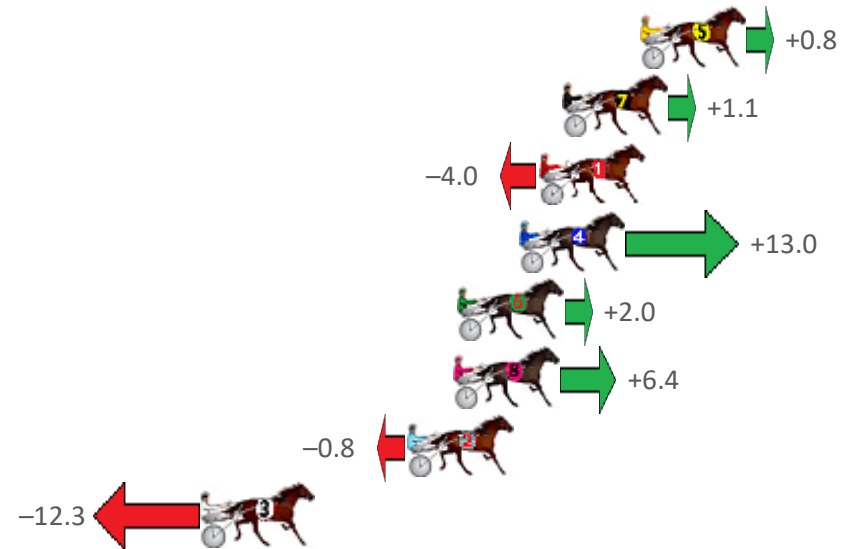

Redcliffe Race 3 Distance 1780m

Wednesday, 21 September 2022

Gross Time: 2:12.90 MileRate: 2:00.20 LeadTime: 11.60s First Qtr: 31.40s Second Qtr: 31.80s Third Qtr: 29.40s Fourth Qtr: 28.70s

NoHorse	Plc	Mar	800 Posi	400 Posi	Time	3rd Qtr	4th Qtr
5 HES SWEET	1	0.0m	0.8m (1)	0.2m (1)	2:12.90	29.36s	28.69s
7 ZARAS A TREASURE	2	3.1m	4.2m (0)	4.2m (0)	2:13.13	29.40s	28.62s
1 HE SAID SHE SAID	3	4.0m	0.0m (0)	0.0m (0)	2:13.20	29.40s	28.99s
4 OYSTER STRIDE	4	4.8m	17.8m (1)	14.6m (2)	2:13.26	29.16s	28.00s
6 FIRE AND ICE	5	7.2m	9.2m (1)	1.8m (2)	2:13.44	28.87s	29.09s
8 ALTANA BLUE	6	7.4m	13.8m (1)	10.0m (2)	2:13.46	29.12s	28.51s
2 BEEF CITY BLAZE	7	9.2m	8.4m (0)	8.2m (0)	2:13.59	29.39s	28.77s
3 KURAHAUPO GAMBL	8	17.3m	5.0m (1)	7.2m (1)	2:14.20	29.57s	29.42s

Finish Position and metres gained from 800m

Home of PJ Harness Analyser

Want to know how successful PJ Harness Analyser is?

Click here for regular updates

www.pjdata.com.au
admin@pjdata.com.au
www.facebook.com/PJHarnessRacing