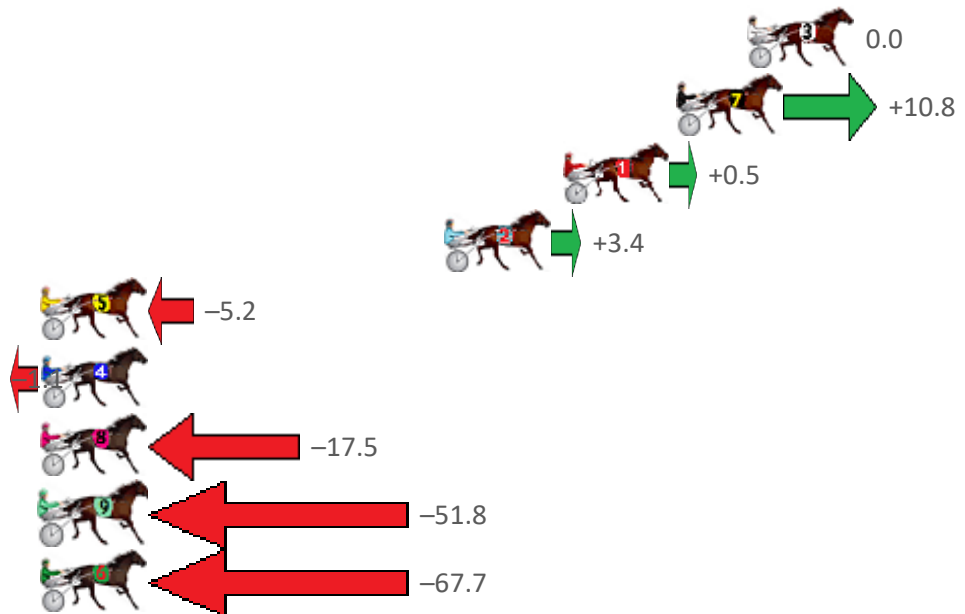

Redcliffe Race 1 Distance 2040m

Wednesday, 21 September 2022

Gross Time: 2:30.20 MileRate: 1:58.50 LeadTime: 30.90s First Qtr: 30.80s Second Qtr: 29.50s Third Qtr: 28.00s Fourth Qtr: 31.00s

NoHorse	Plc	Mar	800 Posi	400 Posi	Time	3rd Qtr	4th Qtr
3 COURAGEOUS SAM	1	0.0m	0.0m (0)	0.0m (0)	2:30.20	28.00s	31.00s
7 CUPCAKESNWHIPCR	2	2.8m	13.6m (0)	12.2m (0)	2:30.43	27.93s	30.28s
1 SWEET JASMINE	3	7.3m	7.8m (0)	7.6m (0)	2:30.79	27.99s	30.98s
2 MACH TORQUE	4	12.0m	15.4m (1)	19.6m (0)	2:31.17	28.34s	30.41s
5 AWHOLELOTOFPRET	5	30.6m	25.4m (1)	42.0m (3)	2:32.68	29.26s	30.12s
4 MARIANNA BROMA	6	32.3m	31.2m (1)	38.6m (0)	2:32.82	28.57s	30.51s
8 TELL ME THIS	7	37.3m	19.8m (1)	32.6m (0)	2:33.22	28.92s	31.36s
9 MERGE RIGHT	8	62.8m	11.0m (1)	38.8m (1)	2:35.29	29.95s	32.85s
6 ITS SUPER EASY	9	75.3m	7.6m (2)	40.2m (2)	2:36.30	30.26s	33.71s

Finish Position and metres gained from 800m

Home of PJ Harness Analyser

Want to know how successful PJ Harness Analyser is?

Click here for regular updates

www.pjdata.com.au
admin@pjdata.com.au
www.facebook.com/PJHarnessRacing

RISE Digital, Harness Racing Australia nor the provider accepts any responsibility for the completeness or accuracy of any of the information contained herein, and makes no representations about its suitability for any particular purpose. Users should make their own judgements about those matters and/or seek independent advice. You assume all risks associated with use of data provided on this page