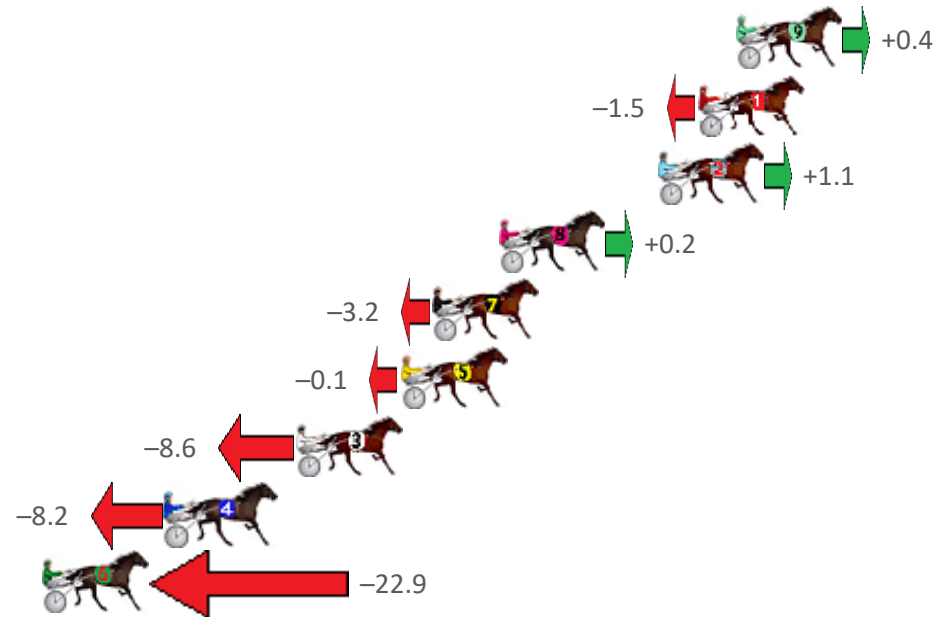

Redcliffe Race 2 Distance 1780m

Wednesday, 21 September 2022

Gross Time: 2:11.30 MileRate: 1:58.70 LeadTime: 10.90s First Qtr: 30.90s Second Qtr: 30.90s Third Qtr: 29.30s Fourth Qtr: 29.30s

NoHorse	Plc	Mar	800 Posi	400 Posi	Time	3rd Qtr	4th Qtr
9 SHADYS CULLECT	1	0.0m	0.4m (1)	0.0m (1)	2:11.30	29.27s	29.30s
1 TEACHERS PET	2	1.5m	0.0m (0)	0.0m (0)	2:11.42	29.30s	29.41s
2 LARA BAY	3	3.1m	4.2m (0)	4.6m (0)	2:11.54	29.33s	29.19s
8 BE ON THE SLY	4	9.4m	9.6m (2)	5.4m (2)	2:12.02	28.99s	29.59s
7 OUR BOY ROY	5	12.0m	8.8m (0)	10.2m (0)	2:12.22	29.40s	29.43s
5 REGAL NIGHTSHADE	6	13.3m	13.2m (0)	15.0m (1)	2:12.32	29.43s	29.18s
3 BETTING BARON	7	17.4m	8.8m (1)	10.4m (1)	2:12.64	29.42s	29.81s
4 MOTU AMETHYST	8	22.6m	14.4m (2)	9.8m (2)	2:13.04	28.96s	30.23s
6 THE RAGNBONE MA	9	27.5m	4.6m (1)	5.8m (1)	2:13.41	29.39s	30.88s

Finish Position and metres gained from 800m

Home of PJ Harness Analyser
Want to know how successful PJ Harness Analyser is?
Click here for regular updates

www.pjdata.com.au
admin@pjdata.com.au
www.facebook.com/PJHarnessRacing

RISE Digital, Harness Racing Australia nor the provider accepts any responsibility for the completeness or accuracy of any of the information contained herein, and makes no representations about its suitability for any particular purpose. Users should make their own judgements about those matters and/or seek independent advice. You assume all risks associated with use of data provided on this page