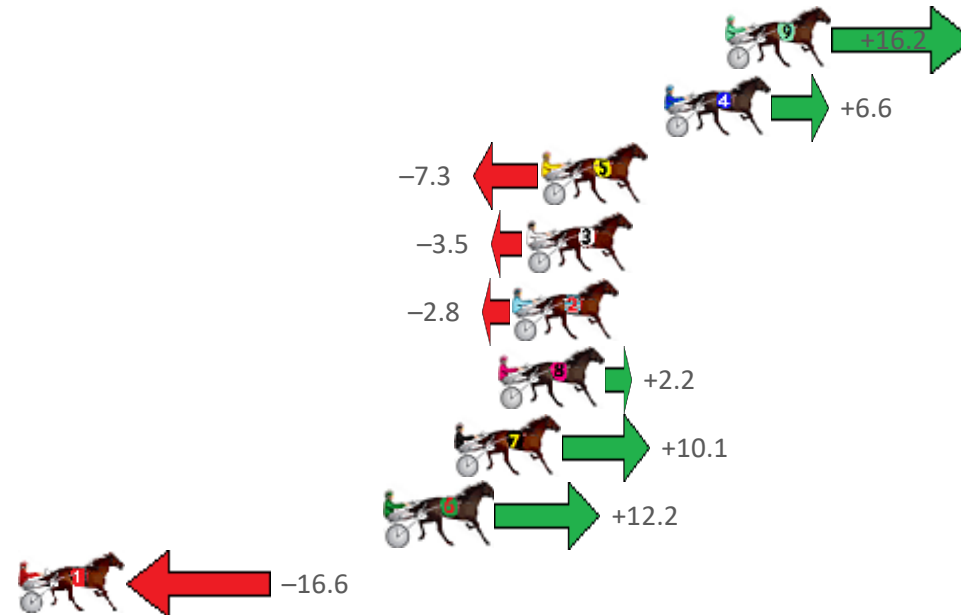

Redcliffe Race 6 Distance 1780m

Wednesday, 21 September 2022

Gross Time: 2:13.50 MileRate: 2:00.70 LeadTime: 11.30s First Qtr: 30.00s Second Qtr: 31.20s Third Qtr: 29.60s Fourth Qtr: 31.40s

NoHorse	Plc	Mar	800 Posi	400 Posi	Time	3rd Qtr	4th Qtr
9 KELLY LOUISE	1	0.0m	16.2m (1)	4.4m (2)	2:13.50	28.72s	31.06s
4 CARIBBEAN ROCKET	2	2.4m	9.0m (0)	8.8m (0)	2:13.70	29.60s	30.90s
5 BOLD COWBOY	3	7.3m	0.0m (0)	0.0m (0)	2:14.10	29.58s	31.97s
3 BABY GINNIE	4	7.9m	4.4m (0)	4.2m (0)	2:14.15	29.58s	31.69s
2 MANOFLISA	5	8.4m	5.6m (1)	6.4m (1)	2:14.19	29.66s	31.56s
8 FEEL THE THRILL	6	9.0m	11.2m (1)	12.4m (1)	2:14.24	29.70s	31.13s
7 THREE MACHS	7	10.7m	20.8m (1)	12.2m (2)	2:14.38	28.95s	31.28s
6 AROONA	8	13.4m	25.6m (1)	20.0m (1)	2:14.60	29.19s	30.88s
1 DARTESIAN	9	30.2m	13.6m (0)	20.0m (0)	2:15.98	30.06s	32.20s

Finish Position and metres gained from 800m

Home of PJ Harness Analyser

Want to know how successful PJ Harness Analyser is?

Click here for regular updates

www.pjdata.com.au
admin@pjdata.com.au
www.facebook.com/PJHarnessRacing

RISE Digital, Harness Racing Australia nor the provider accepts any responsibility for the completeness or accuracy of any of the information contained herein, and makes no representations about its suitability for any particular purpose. Users should make their own judgements about those matters and/or seek independent advice. You assume all risks associated with use of data provided on this page