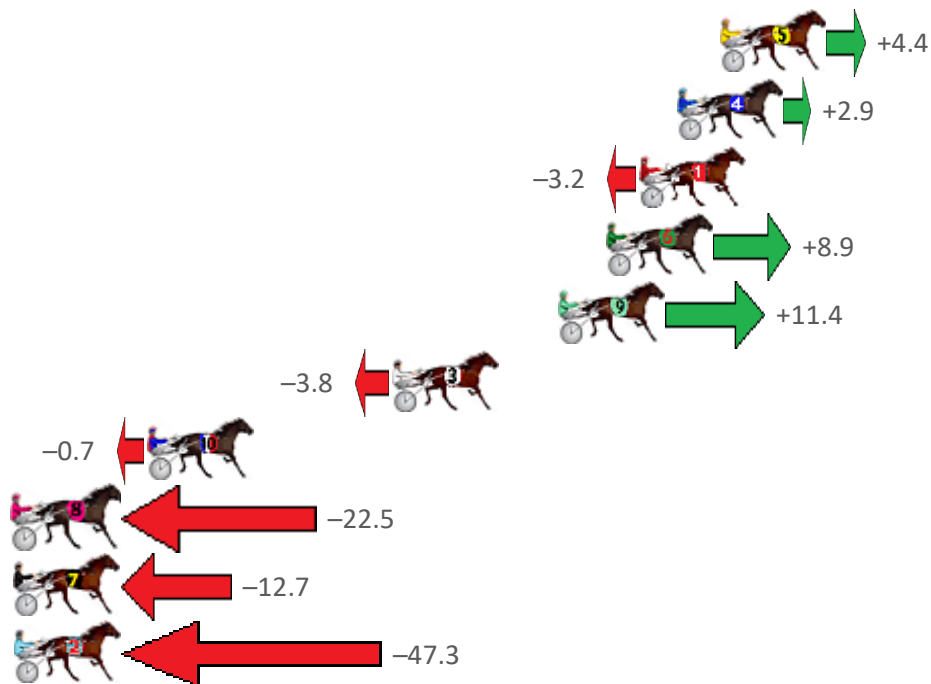

Albion Park Race 3 Distance 1660m

Tuesday, 16 August 2022

Gross Time: 2:02.50 MileRate: 1:58.70 LeadTime: 3.60s First Qtr: 29.30s Second Qtr: 30.70s Third Qtr: 29.80s Fourth Qtr: 29.10s

NoHorse	Plc	Mar	800 Posi	400 Posi	Time	3rd Qtr	4th Qtr
5 KAPAI	1	0.0m	4.4m (0)	4.2m (0)	2:02.50	29.78s	28.80s
4 KENNY KEKO	2	1.7m	4.6m (1)	1.2m (1)	2:02.63	29.55s	29.14s
1 JUST CALL ME MOLL	3	3.2m	0.0m (0)	0.0m (0)	2:02.74	29.80s	29.33s
6 EVERYSECONDCOUN	4	4.5m	13.4m (1)	10.8m (1)	2:02.84	29.60s	28.64s
9 YEA YOU	5	6.4m	17.8m (1)	16.8m (1)	2:02.99	29.72s	28.35s
3 PADDY PANTS	6	13.0m	9.2m (1)	6.0m (1)	2:03.49	29.57s	29.61s
10 SONETTO	7	22.7m	22.0m (1)	19.0m (0)	2:04.23	29.58s	29.37s
8 AURORA	8	31.1m	8.6m (0)	13.4m (0)	2:04.87	30.17s	30.38s
7 DEAD SET MUSCLE	9	32.1m	19.4m (0)	23.0m (1)	2:04.95	30.07s	29.76s
2 DON ABRASCO	10	62.1m	14.8m (0)	31.0m (0)	2:07.24	31.01s	31.35s

Finish Position and metres gained from 800m

Home of PJ Harness Analyser
Want to know how successful PJ Harness Analyser is?
Click here for regular updates

www.pjdata.com.au
admin@pjdata.com.au
www.facebook.com/PJHarnessRacing

RISE Digital, Harness Racing Australia nor the provider accepts any responsibility for the completeness or accuracy of any of the information contained herein, and makes no representations about its suitability for any particular purpose. Users should make their own judgements about those matters and/or seek independent advice. You assume all risks associated with use of data provided on this page