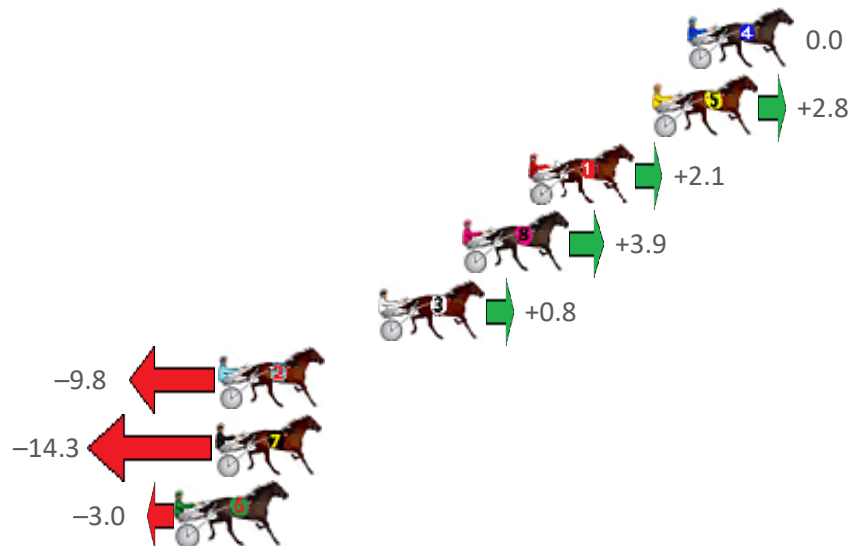

Albion Park Race 7 Distance 1660m

Tuesday, 16 August 2022

Gross Time: 1:57.10 MileRate: 1:53.50 LeadTime: 3.40s First Qtr: 27.20s Second Qtr: 31.00s Third Qtr: 27.80s Fourth Qtr: 27.70s

NoHorse	Plc	Mar	800 Posi	400 Posi	Time	3rd Qtr	4th Qtr
4 MOHS EM DOWN	1	0.0m	0.0m (0)	0.0m (0)	1:57.10	27.80s	27.70s
5 ADMIRAL BRONSKI	2	1.4m	4.2m (0)	4.4m (0)	1:57.20	27.81s	27.49s
1 TULHURST ACE	3	6.3m	8.4m (0)	9.2m (0)	1:57.56	27.85s	27.50s
8 CAPTAIN KIRK	4	8.9m	12.8m (0)	13.8m (0)	1:57.75	27.87s	27.36s
3 OHOKA JIMMY	5	12.2m	13.0m (1)	14.6m (1)	1:57.99	27.91s	27.53s
2 ROLL ONE OVER	6	18.6m	8.8m (1)	10.6m (1)	1:58.46	27.93s	28.25s
7 KEY LARGO	7	18.7m	4.4m (1)	6.0m (1)	1:58.46	27.91s	28.57s
6 SO BOBS YOUR UNCL	8	20.2m	17.2m (1)	14.2m (2)	1:58.57	27.59s	28.11s

Finish Position and metres gained from 800m

Home of PJ Harness Analyser

Want to know how successful PJ Harness Analyser is?

Click here for regular updates

www.pjdata.com.au
admin@pjdata.com.au
www.facebook.com/PJHarnessRacing