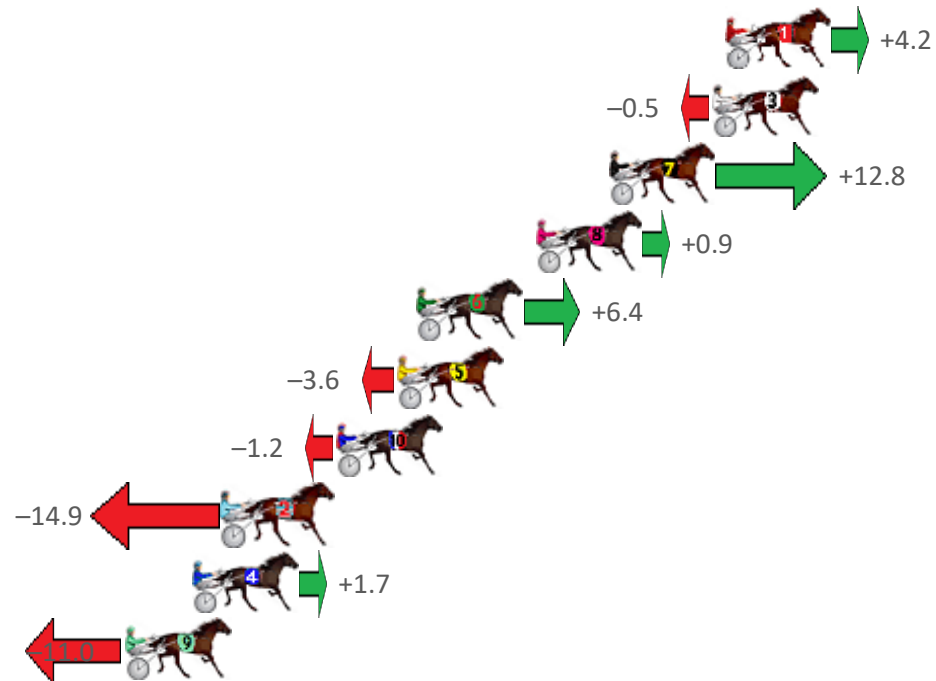

Albion Park Race 4 Distance 1660m

Tuesday, 16 August 2022

Gross Time: 1:58.30 MileRate: 1:54.60 LeadTime: 3.60s First Qtr: 26.80s Second Qtr: 30.40s Third Qtr: 28.50s Fourth Qtr: 29.00s

NoHorse	Plc	Mar	800 Posi	400 Posi	Time	3rd Qtr	4th Qtr
1 THE TAX COLLECTOR	1	0.0m	4.2m (0)	4.2m (0)	1:58.30	28.50s	28.70s
3 CAPTAIN BRAVEHEA	2	0.5m	0.0m (0)	0.0m (0)	1:58.34	28.50s	29.04s
7 POLKA DOT DANCE	3	4.6m	17.4m (0)	15.0m (1)	1:58.65	28.33s	28.25s
8 RECIPE FOR DREAMI	4	7.5m	8.4m (0)	9.4m (0)	1:58.87	28.57s	28.86s
6 WILLIEWA LIGHTNIN	5	12.2m	18.6m (1)	20.8m (1)	1:59.23	28.66s	28.38s
5 AYE AYE CAPTAIN	6	13.0m	9.4m (1)	9.2m (2)	1:59.29	28.48s	29.27s
10 SOHO CASABLANCA	7	15.4m	14.2m (1)	14.6m (2)	1:59.47	28.53s	29.06s
2 SUBTLE ADVICE	8	19.9m	5.0m (1)	9.2m (1)	1:59.81	28.79s	29.77s
4 BELLA BRONSKI	9	21.1m	22.8m (1)	25.2m (1)	1:59.91	28.67s	28.70s
9 WESTERN SHOWGIR	10	23.8m	12.8m (0)	16.4m (0)	2:00.11	28.75s	29.53s

Finish Position and metres gained from 800m

Home of PJ Harness Analyser

Want to know how successful PJ Harness Analyser is?

Click here for regular updates

www.pjdata.com.au
admin@pjdata.com.au
www.facebook.com/PJHarnessRacing

RISE Digital, Harness Racing Australia nor the provider accepts any responsibility for the completeness or accuracy of any of the information contained herein, and makes no representations about its suitability for any particular purpose. Users should make their own judgements about those matters and/or seek independent advice. You assume all risks associated with use of data provided on this page