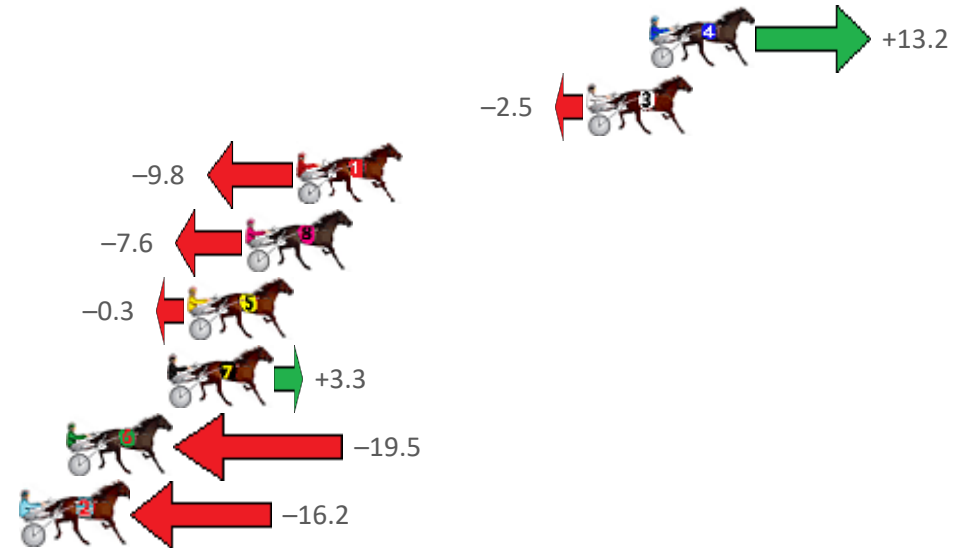

Albion Park Race 9 Distance 1660m

Tuesday, 16 August 2022

Gross Time: 1:55.90 MileRate: 1:52.40 LeadTime: 3.40s First Qtr: 27.60s Second Qtr: 29.20s Third Qtr: 28.10s Fourth Qtr: 27.60s

NoHorse	Plc	Mar	800 Posi	400 Posi	Time	3rd Qtr	4th Qtr
4 ONE BIG SHEW	1	0.0m	13.2m (1)	4.4m (2)	1:55.90	27.49s	27.30s
3 ROCKNROLL CLASSIC	2	2.5m	0.0m (0)	0.0m (0)	1:56.08	28.10s	27.77s
1 OUR BONDI BEACH	3	14.0m	4.2m (0)	4.4m (0)	1:56.92	28.12s	28.26s
8 PARAVANI	4	16.0m	8.4m (0)	8.6m (0)	1:57.06	28.12s	28.11s
5 THE SHADY ONE	5	18.3m	18.0m (1)	16.2m (1)	1:57.23	27.98s	27.74s
7 KASH US BACK	6	19.1m	22.4m (1)	21.0m (1)	1:57.29	28.00s	27.47s
6 RONALDO	7	23.1m	3.6m (1)	5.0m (1)	1:57.58	28.21s	28.84s
2 B MAC C	8	24.8m	8.6m (1)	10.6m (1)	1:57.70	28.25s	28.57s

Finish Position and metres gained from 800m

Home of PJ Harness Analyser

Want to know how successful PJ Harness Analyser is?
[Click here for regular updates](#)

www.pjdata.com.au
admin@pjdata.com.au
www.facebook.com/PJHarnessRacing

RISE Digital, Harness Racing Australia nor the provider accepts any responsibility for the completeness or accuracy of any of the information contained herein, and makes no representations about its suitability for any particular purpose. Users should make their own judgements about those matters and/or seek independent advice. You assume all risks associated with use of data provided on this page