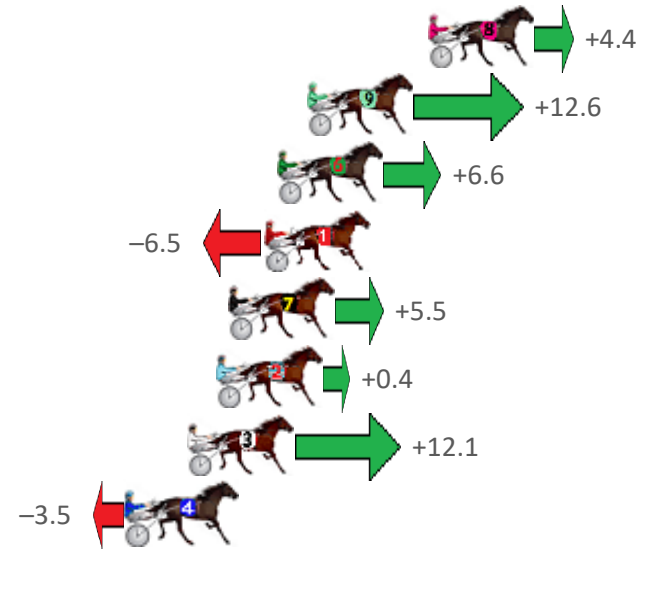

Albion Park Race 10 Distance 1660m

Tuesday, 16 August 2022

Gross Time: 1:59.10 MileRate: 1:55.50 LeadTime: 3.30s First Qtr: 27.50s Second Qtr: 30.70s Third Qtr: 29.20s Fourth Qtr: 28.40s

NoHorse	Plc	Mar	800 Posi	400 Posi	Time	3rd Qtr	4th Qtr
8 THE HIGH COMMAN	1	0.0m	4.4m (0)	4.6m (0)	1:59.10	29.21s	28.08s
9 LEITHEN BURN	2	4.8m	17.4m (1)	11.0m (2)	1:59.46	28.74s	27.96s
6 CANT BLUFF YOU	3	6.0m	12.6m (1)	6.6m (2)	1:59.55	28.77s	28.36s
1 LITTLELIONELJAMES	4	6.5m	0.0m (0)	0.0m (0)	1:59.58	29.21s	28.86s
7 SWAYZEE	5	7.9m	13.4m (0)	12.0m (1)	1:59.69	29.10s	28.11s
2 IDEAL TIGER	6	8.4m	8.8m (0)	9.0m (0)	1:59.73	29.21s	28.36s
3 ALTANA BLUE	7	9.5m	21.6m (1)	15.2m (2)	1:59.81	28.74s	28.00s
4 CRAZY SHIPPO	8	11.9m	8.4m (1)	7.2m (1)	1:59.99	29.12s	28.73s
5 BRIDGE COIN	9	22.7m	3.2m (1)	2.6m (1)	2:00.79	29.18s	29.82s

Finish Position and metres gained from 800m

Home of PJ Harness Analyser

Want to know how successful PJ Harness Analyser is?
Click here for regular updates

www.pjdata.com.au admin@pjdata.com.au www.facebook.com/PJHarnessRacing