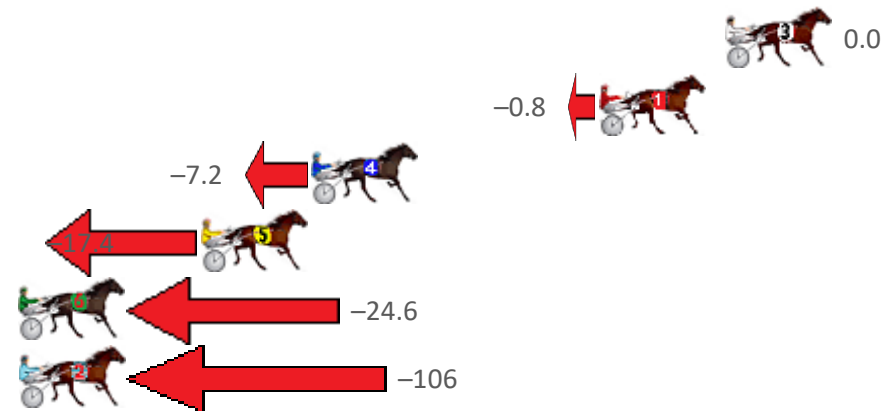

Albion Park Race 2 Distance 1660m

Tuesday, 16 August 2022

Gross Time: 1:58.70 MileRate: 1:55.10 LeadTime: 3.50s First Qtr: 29.50s Second Qtr: 29.30s Third Qtr: 28.70s Fourth Qtr: 27.70s

NoHorse	Plc	Mar	800 Posi	400 Posi	Time	3rd Qtr	4th Qtr
3 CHEER LEADER	1	0.0m	0.0m (0)	0.0m (0)	1:58.70	28.70s	27.70s
1 FAKE COLLECTION	2	5.0m	4.2m (0)	4.4m (0)	1:59.06	28.71s	27.74s
4 MISTER DELWIN	3	16.4m	9.2m (1)	8.4m (1)	1:59.89	28.65s	28.25s
5 SIR BOSTON	4	20.8m	3.4m (1)	2.2m (1)	2:00.22	28.64s	28.98s
6 WHOS TO BLAME	5	40.6m	16.0m (1)	23.6m (0)	2:01.66	29.25s	28.87s
2 HEAVENS BABY	6	119.9m	14.6m (0)	38.0m (0)	2:07.44	30.44s	33.34s

Finish Position and metres gained from 800m

Home of PJ Harness Analyser
Want to know how successful PJ Harness Analyser is?
Click here for regular updates

www.pjdata.com.au
admin@pjdata.com.au
www.facebook.com/PJHarnessRacing