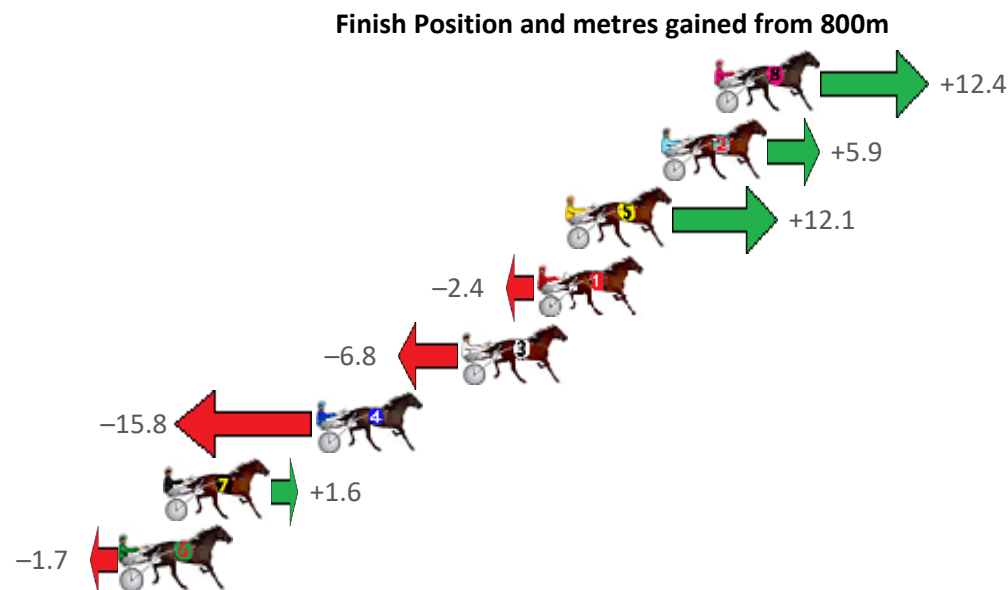

Albion Park Race 6 Distance 1660m

Tuesday, 16 August 2022

Gross Time: 1:55.50 MileRate: 1:52.00 LeadTime: 3.50s First Qtr: 27.00s Second Qtr: 28.20s Third Qtr: 28.40s Fourth Qtr: 28.40s

NoHorse	Plc	Mar	800 Posi	400 Posi	Time	3rd Qtr	4th Qtr
8 IAMAJOYRIDE	1	0.0m	12.4m (1)	9.0m (2)	1:55.50	28.16s	27.76s
2 SAVING MAJOR PER	2	2.1m	8.0m (1)	4.4m (2)	1:55.66	28.15s	28.24s
5 KEAYANG MARVEN	3	5.9m	18.0m (1)	13.6m (2)	1:55.94	28.09s	27.86s
1 MUCH BETTOR	4	7.0m	4.6m (0)	5.0m (0)	1:56.02	28.43s	28.54s
3 TEARAWAY DIAMON	5	10.0m	3.2m (1)	0.8m (1)	1:56.25	28.23s	29.05s
4 COURAGEOUS SAINT	6	15.8m	0.0m (0)	0.0m (0)	1:56.68	28.40s	29.52s
7 GLENLEDI BOY	7	21.8m	23.4m (1)	17.6m (1)	1:57.13	27.99s	28.70s
6 TEDDY FEELS GOOD	8	23.5m	21.8m (2)	17.2m (0)	1:57.25	28.08s	28.84s

Home of PJ Harness Analyser

Want to know how successful PJ Harness Analyser is?

Click here for regular updates

www.pjdata.com.au
admin@pjdata.com.au
www.facebook.com/PJHarnessRacing