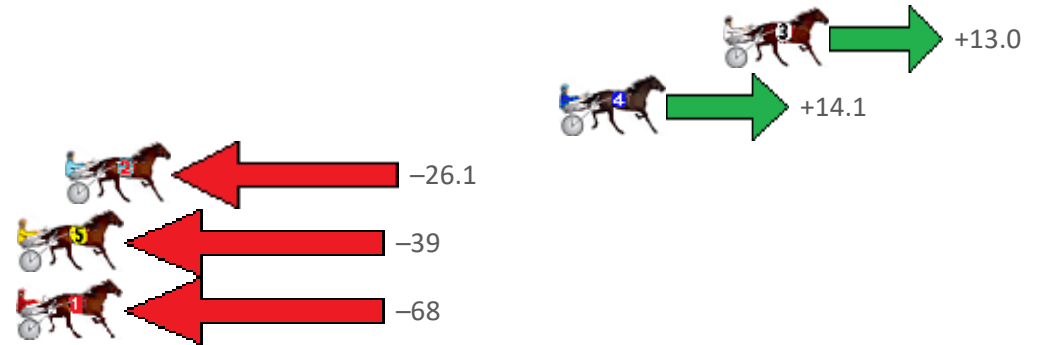

Albion Park Race 1 Distance 1628m

Tuesday, 16 August 2022

Gross Time: 2:04.40 MileRate: 2:02.20 LeadTime: 3.00s First Qtr: 32.40s Second Qtr: 30.10s Third Qtr: 29.70s Fourth Qtr: 29.20s

NoHorse	Plc	Mar	800 Posi	400 Posi	Time	3rd Qtr	4th Qtr
3 WEWILLSEEHOWWE	1	0.0m	13.0m (0)	3.4m (1)	2:04.40	29.00s	28.95s
4 RAZZLEME DAZZLEM	2	6.5m	20.6m (0)	4.4m (2)	2:04.90	28.52s	29.35s
2 THE EMULATOR	3	26.1m	0.0m (0)	0.0m (0)	2:06.40	29.72s	31.09s
5 NELLIE JOY	4	83.8m	45.0m (0)	65.0m (0)	2:10.82	31.18s	30.56s
1 UWOHALI	5	167.2m	100.0m (0)	130.0m (0)	2:17.21	31.92s	31.90s

Finish Position and metres gained from 800m

Home of PJ Harness Analyser
Want to know how successful PJ Harness Analyser is?
Click here for regular updates

www.pjdata.com.au
admin@pjdata.com.au
www.facebook.com/PJHarnessRacing