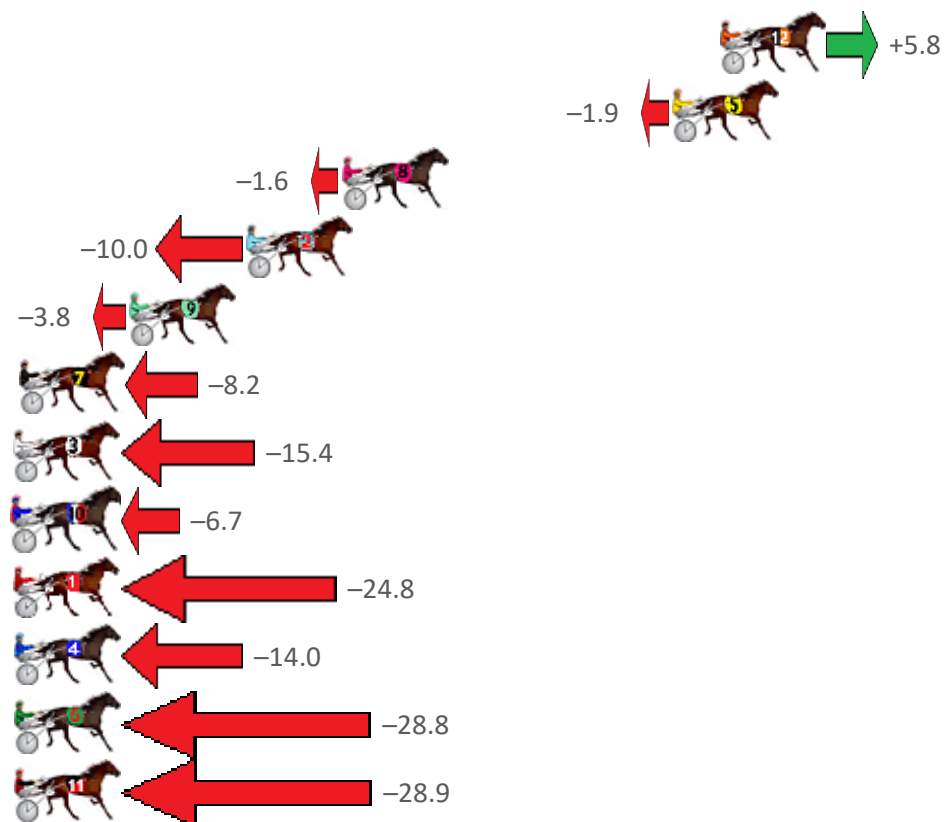

Albion Park Race 8 Distance 2138m

Tuesday, 16 August 2022

Gross Time: 2:32.90 MileRate: 1:55.10 LeadTime: 37.00s First Qtr: 28.80s Second Qtr: 30.00s Third Qtr: 28.50s Fourth Qtr: 28.60s

NoHorse	Plc	Mar	800 Posi	400 Posi	Time	3rd Qtr	4th Qtr
12 SAGINAW	1	0.0m	5.8m (1)	4.4m (0)	2:32.90	28.40s	28.29s
5 THE GROGFATHER	2	1.9m	0.0m (0)	0.0m (0)	2:33.04	28.50s	28.74s
8 ALTA SENSATION	3	15.0m	13.4m (0)	17.6m (0)	2:34.03	28.80s	28.42s
2 MISTER DIAMOND	4	18.8m	8.8m (0)	13.2m (0)	2:34.31	28.81s	29.00s
9 BLUE IVY	5	23.4m	19.6m (0)	22.4m (0)	2:34.66	28.70s	28.67s
7 RYANS GANGSTER	6	27.8m	19.6m (2)	17.0m (2)	2:34.99	28.31s	29.37s
3 HE SAID SHE SAID	7	29.0m	13.6m (1)	16.2m (1)	2:35.08	28.68s	29.51s
10 SPEAK WITH SAM	8	29.1m	22.4m (1)	18.4m (3)	2:35.09	28.21s	29.36s
1 TUNGSTEN TERROR	9	29.2m	4.4m (0)	9.0m (0)	2:35.09	28.82s	30.04s
4 THE SPORTZ STAR	10	31.8m	17.8m (1)	20.8m (1)	2:35.29	28.71s	29.38s
6 BOMB SUIT	11	38.6m	9.8m (1)	12.0m (1)	2:35.80	28.65s	30.49s
11 LOCHIEL	12	42.1m	13.2m (2)	13.0m (2)	2:36.06	28.48s	30.67s

Finish Position and metres gained from 800m

Home of PJ Harness Analyser

Want to know how successful PJ Harness Analyser is?

Click here for regular updates

www.pjdata.com.au
admin@pjdata.com.au
www.facebook.com/PJHarnessRacing