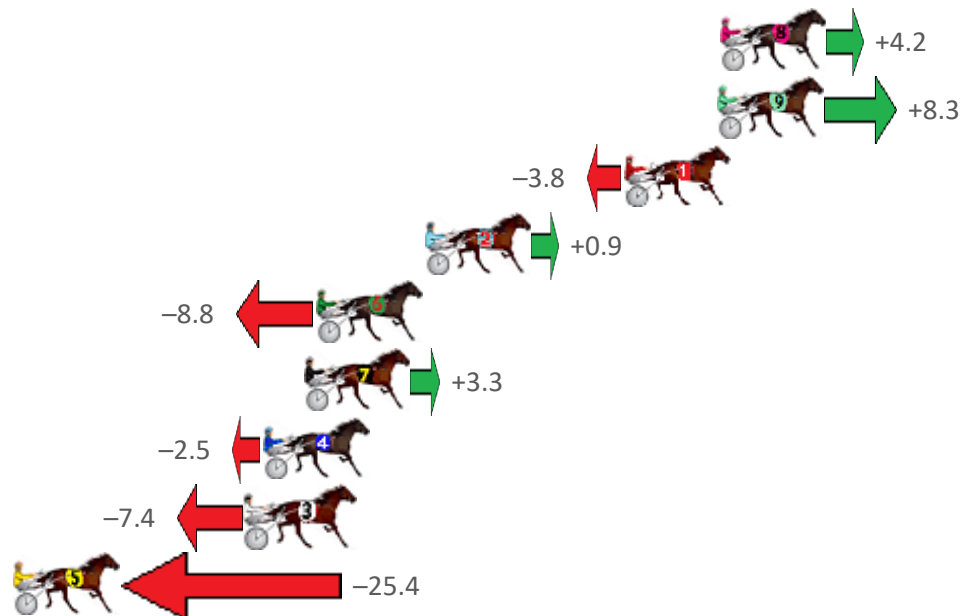

Albion Park Race 5 Distance 2138m

Tuesday, 16 August 2022

Gross Time: 2:33.70 MileRate: 1:55.70 LeadTime: 36.90s First Qtr: 30.30s Second Qtr: 29.60s Third Qtr: 28.60s Fourth Qtr: 28.30s

No	Horse	Plc	Mar	800 Posi	400 Posi	Time	3rd Qtr	4th Qtr
8	IMA BIRUBI BOY	1	0.0m	4.2m (0)	4.2m (0)	2:33.70	28.60s	28.00s
9	CHAL BE	2	0.1m	8.4m (0)	8.8m (0)	2:33.71	28.63s	27.69s
1	VINDICATE	3	3.8m	0.0m (0)	0.0m (0)	2:33.98	28.60s	28.57s
2	WHATA TERROR	4	11.7m	12.6m (0)	13.2m (0)	2:34.57	28.64s	28.19s
6	HEZ ON THE BUZZER	5	16.0m	7.2m (1)	9.2m (1)	2:34.89	28.74s	28.78s
7	CONGO LINE	6	16.5m	19.8m (1)	20.4m (2)	2:34.93	28.64s	28.03s
4	ROCK IT BABY	7	18.1m	15.6m (1)	15.2m (2)	2:35.05	28.57s	28.50s
3	O B LEGAL	8	18.8m	11.4m (1)	13.6m (1)	2:35.10	28.76s	28.67s
5	WARRADERRY	9	28.4m	3.0m (1)	4.4m (1)	2:35.81	28.71s	29.99s

Finish Position and metres gained from 800m

Home of PJ Harness Analyser

Want to know how successful PJ Harness Analyser is?

Click here for regular updates

www.pjdata.com.au
admin@pjdata.com.au
www.facebook.com/PJHarnessRacing