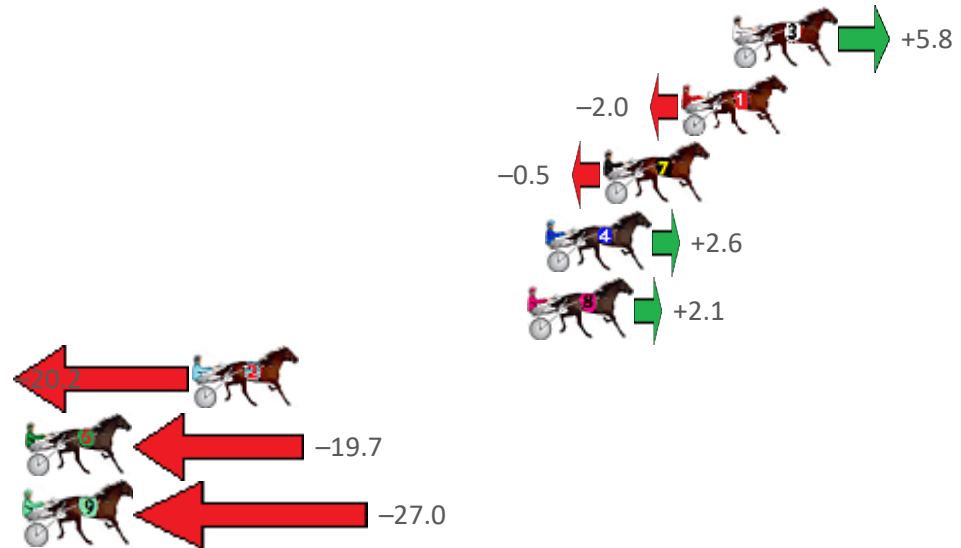

Redcliffe Race 1 Distance 1780m

Monday, 15 August 2022

Gross Time: 2:09.20 MileRate: 1:56.80 LeadTime: 11.50s First Qtr: 29.60s Second Qtr: 30.00s Third Qtr: 28.30s Fourth Qtr: 29.80s

NoHorse	Plc	Mar	800 Posi	400 Posi	Time	3rd Qtr	4th Qtr
3 CHANCELESS CENTU	1	0.0m	5.8m (1)	6.4m (2)	2:09.20	28.36s	29.33s
1 ONE LAST ROLL	2	2.0m	0.0m (0)	0.0m (0)	2:09.36	28.30s	29.95s
7 KEAYANG TARA	3	5.1m	4.6m (0)	4.6m (0)	2:09.60	28.30s	29.84s
4 MAKE MINE JOE	4	7.4m	10.0m (0)	10.0m (0)	2:09.78	28.30s	29.61s
8 CAMROLLER	5	8.1m	10.2m (1)	12.2m (1)	2:09.83	28.45s	29.50s
2 HOT ROD HEAVEN	6	21.4m	1.2m (1)	2.8m (1)	2:10.87	28.38s	31.18s
6 JACKS N JAZZ	7	35.7m	16.0m (2)	31.8m (0)	2:11.99	29.43s	30.09s
9 JINGLES BROMAC	8	42.2m	15.2m (1)	26.8m (0)	2:12.50	29.11s	30.94s

Finish Position and metres gained from 800m

Home of PJ Harness Analyser
Want to know how successful PJ Harness Analyser is?
Click here for regular updates

www.pjdata.com.au
admin@pjdata.com.au
www.facebook.com/PJHarnessRacing