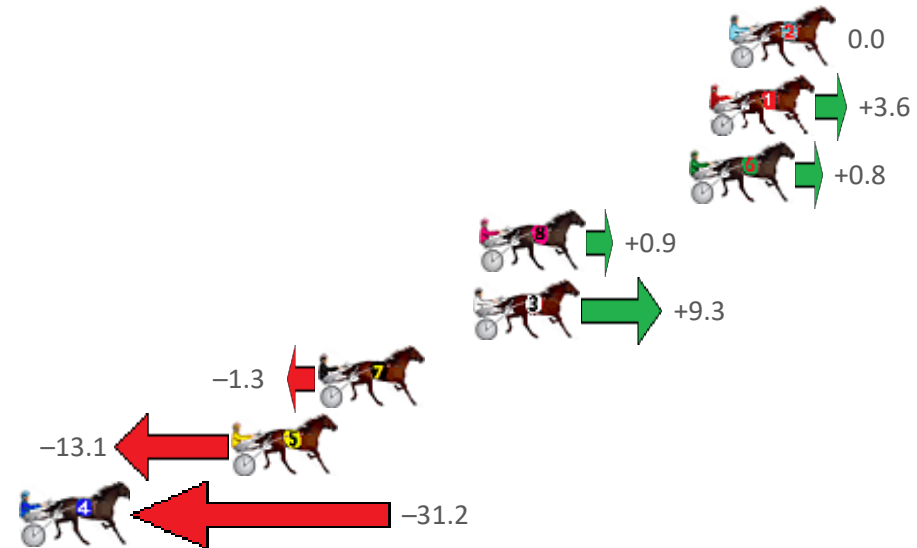

Redcliffe Race 3 Distance 1780m

Monday, 15 August 2022

Gross Time: 2:10.40 MileRate: 1:57.90 LeadTime: 11.40s First Qtr: 30.00s Second Qtr: 31.80s Third Qtr: 28.90s Fourth Qtr: 28.30s

NoHorse	Plc	Mar	800 Posi	400 Posi	Time	3rd Qtr	4th Qtr
2 JACCKA WALLY	1	0.0m	0.0m (0)	0.0m (0)	2:10.40	28.90s	28.30s
1 SAILALONG SINBAD	2	0.8m	4.4m (0)	6.4m (0)	2:10.46	29.04s	27.91s
6 HIPSTAR	3	1.6m	2.4m (1)	3.4m (1)	2:10.52	28.97s	28.17s
8 THERESACHANCE	4	9.9m	10.8m (1)	10.4m (1)	2:11.14	28.87s	28.26s
3 FIRE AND ICE	5	10.1m	19.4m (1)	11.8m (2)	2:11.15	28.36s	28.18s
7 HY VOLTAGE	6	16.3m	15.0m (1)	7.2m (3)	2:11.61	28.35s	28.94s
5 GOTTASHOPEARLY	7	19.7m	6.6m (1)	7.2m (2)	2:11.86	28.95s	29.18s
4 LETS SAVE THE DAY	8	40.8m	9.6m (0)	15.4m (0)	2:13.43	29.33s	30.09s

Finish Position and metres gained from 800m

Home of PJ Harness Analyser

Want to know how successful PJ Harness Analyser is?
[Click here for regular updates](#)

www.pjdata.com.au
admin@pjdata.com.au
www.facebook.com/PJHarnessRacing