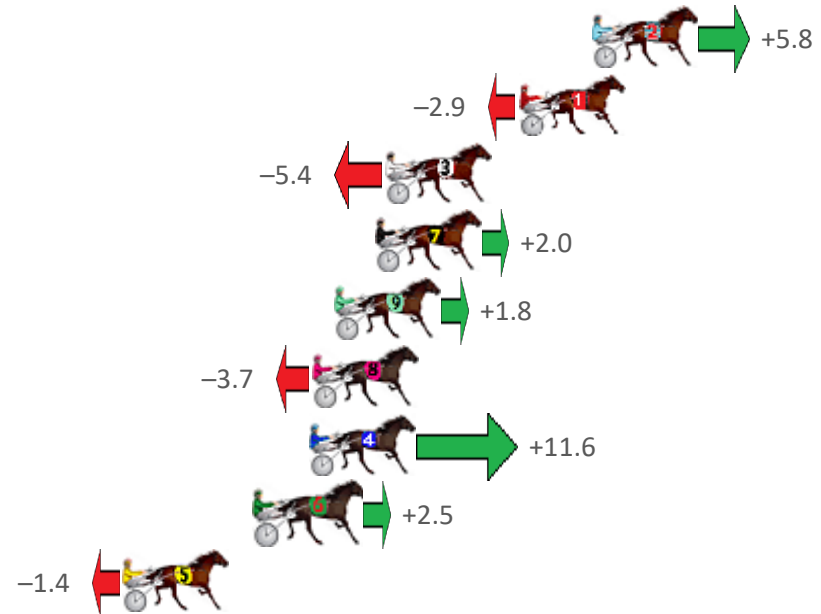

Redcliffe Race 2 Distance 1780m

Monday, 15 August 2022

Gross Time: 2:12.10 MileRate: 1:59.40 LeadTime: 11.50s First Qtr: 31.80s Second Qtr: 30.50s Third Qtr: 27.90s Fourth Qtr: 30.40s

NoHorse	Plc	Mar	800 Posi	400 Posi	Time	3rd Qtr	4th Qtr
2 CHEDDAR MADE BET	1	0.0m	5.8m (0)	4.4m (0)	2:12.10	27.81s	30.07s
1 MAFFIOSO GIRL	2	2.9m	0.0m (0)	0.0m (0)	2:12.33	27.89s	30.62s
3 MOUNT HERCULES	3	8.2m	2.8m (1)	3.6m (1)	2:12.75	27.94s	30.75s
7 SUGARKANE	4	8.6m	10.6m (0)	9.2m (0)	2:12.78	27.80s	30.35s
9 AMUSED	5	10.2m	12.0m (1)	9.4m (2)	2:12.91	27.71s	30.46s
8 OCEAN LANE	6	11.1m	7.4m (1)	8.6m (1)	2:12.98	27.98s	30.59s
4 OLD ENGLISH	7	11.2m	22.8m (1)	13.4m (1)	2:12.99	27.23s	30.23s
6 SHESHERZ	8	13.3m	15.8m (0)	14.0m (0)	2:13.16	27.77s	30.35s
5 BETTERTHANLEGO	9	18.6m	17.2m (1)	16.0m (2)	2:13.58	27.80s	30.60s

Finish Position and metres gained from 800m

Home of PJ Harness Analyser
Want to know how successful PJ Harness Analyser is?
Click here for regular updates

www.pjdata.com.au
admin@pjdata.com.au
www.facebook.com/PJHarnessRacing

RISE Digital, Harness Racing Australia nor the provider accepts any responsibility for the completeness or accuracy of any of the information contained herein, and makes no representations about its suitability for any particular purpose. Users should make their own judgements about those matters and/or seek independent advice. You assume all risks associated with use of data provided on this page