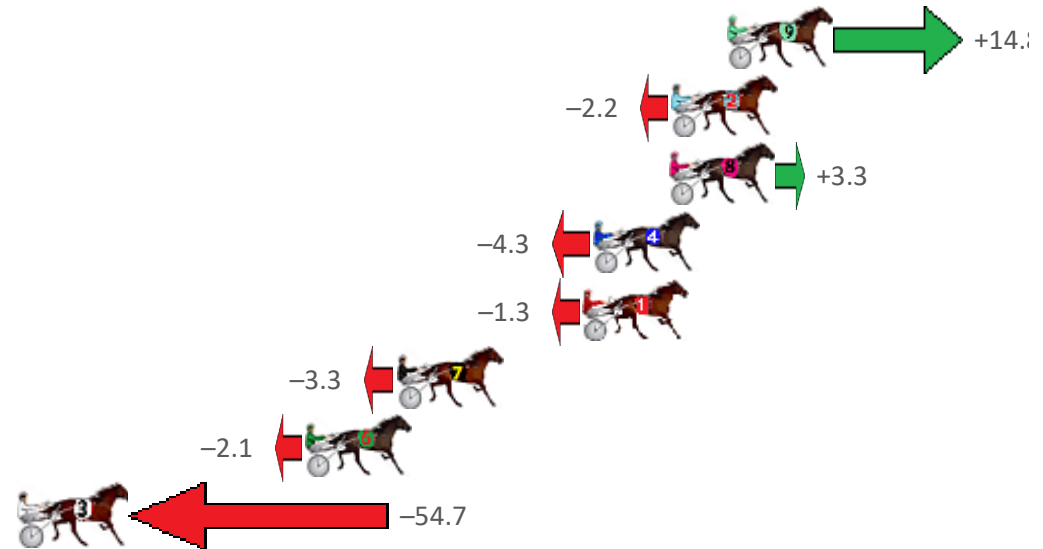

Redcliffe Race 8 Distance 1780m

Monday, 15 August 2022

Gross Time: 2:14.70 MileRate: 2:01.80 LeadTime: 11.80s First Qtr: 30.70s Second Qtr: 31.00s Third Qtr: 29.50s Fourth Qtr: 31.70s

NoHorse	Plc	Mar	800 Posi	400 Posi	Time	3rd Qtr	4th Qtr
9 FLOORLESS	1	0.0m	14.8m (1)	13.2m (1)	2:14.70	29.41s	30.66s
2 MAJOR GRANDEUR	2	2.2m	0.0m (0)	0.0m (0)	2:14.88	29.49s	31.87s
8 COUNTRY RUN	3	2.3m	5.6m (1)	9.0m (1)	2:14.89	29.78s	31.17s
4 FEEL THE THRILL	4	5.3m	1.0m (1)	4.6m (1)	2:15.14	29.77s	31.76s
1 ARTISTIC HUMMA	5	5.7m	4.4m (0)	4.8m (0)	2:15.17	29.53s	31.77s
7 WILLSINTOWN	6	13.1m	9.8m (1)	13.0m (0)	2:15.78	29.74s	31.71s
6 NAUGHTYINHEAVEN	7	16.7m	14.6m (0)	18.2m (0)	2:16.08	29.78s	31.58s
3 DARTESIAN	8	78.3m	23.6m (0)	35.0m (0)	2:21.18	30.25s	35.11s

Finish Position and metres gained from 800m

Home of PJ Harness Analyser

Want to know how successful PJ Harness Analyser is?

Click here for regular updates

www.pjdata.com.au
admin@pjdata.com.au
www.facebook.com/PJHarnessRacing