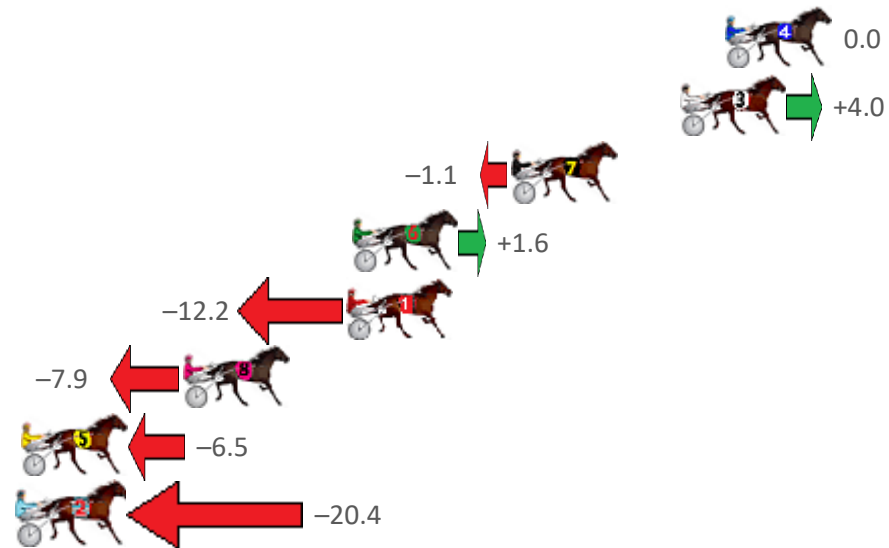

Redcliffe Race 6 Distance 1780m

Monday, 15 August 2022

Gross Time: 2:12.50 MileRate: 1:59.80 LeadTime: 11.60s First Qtr: 31.10s Second Qtr: 30.30s Third Qtr: 28.70s Fourth Qtr: 30.80s

NoHorse	Plc	Mar	800 Posi	400 Posi	Time	3rd Qtr	4th Qtr
4 ITSMEGS	1	0.0m	0.0m (1)	0.0m (1)	2:12.50	28.70s	30.80s
3 SHAKATIE	2	1.8m	5.8m (1)	4.4m (1)	2:12.65	28.60s	30.60s
7 LA BELLE CHEVAL	3	8.5m	7.4m (0)	6.0m (0)	2:13.18	28.59s	30.99s
6 OUR DOLLY	4	14.8m	16.4m (1)	13.0m (2)	2:13.69	28.44s	30.94s
1 FORTYFIVE ROCK	5	15.0m	2.8m (0)	1.6m (0)	2:13.71	28.58s	31.83s
8 DONT YOU BE NAUG	6	21.5m	13.6m (0)	15.2m (0)	2:14.23	28.80s	31.28s
5 BABY GINNIE	7	27.9m	21.4m (1)	18.6m (2)	2:14.75	28.47s	31.51s
2 NOLONGA YOUR CH	8	31.4m	11.0m (1)	10.6m (1)	2:15.03	28.62s	32.39s

Finish Position and metres gained from 800m

Home of PJ Harness Analyser

Want to know how successful PJ Harness Analyser is?

Click here for regular updates

www.pjdata.com.au
admin@pjdata.com.au
www.facebook.com/PJHarnessRacing

RISE Digital, Harness Racing Australia nor the provider accepts any responsibility for the completeness or accuracy of any of the information contained herein, and makes no representations about its suitability for any particular purpose. Users should make their own judgements about those matters and/or seek independent advice. You assume all risks associated with use of data provided on this page