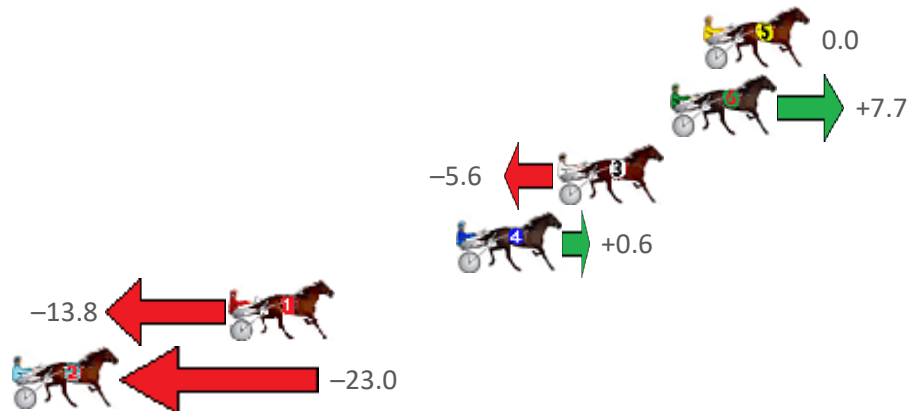

Redcliffe Race 7 Distance 2040m

Monday, 15 August 2022

Gross Time: 2:32.90 MileRate: 2:00.60 LeadTime: 32.70s First Qtr: 31.40s Second Qtr: 29.80s Third Qtr: 28.70s Fourth Qtr: 30.30s

NoHorse	Plc	Mar	800 Posi	400 Posi	Time	3rd Qtr	4th Qtr
5 TRACER BULLET	1	0.0m	0.0m (1)	0.0m (0)	2:32.90	28.70s	30.30s
6 ROCKNROLL DA GA	2	1.3m	9.0m (1)	11.2m (2)	2:33.00	28.88s	29.55s
3 BATTLECRAFT	3	5.8m	0.2m (0)	5.8m (0)	2:33.36	29.11s	30.30s
4 BETTING BARON	4	9.8m	10.4m (0)	13.2m (0)	2:33.68	28.91s	30.04s
1 BUSTN FEELZ GOOD	5	18.8m	5.0m (0)	7.4m (1)	2:34.39	28.85s	31.16s
2 SHEZALUCKYLADY	6	27.4m	4.4m (1)	6.6m (2)	2:35.07	28.82s	31.87s

Finish Position and metres gained from 800m

Home of PJ Harness Analyser
Want to know how successful PJ Harness Analyser is?
Click here for regular updates

www.pjdata.com.au
admin@pjdata.com.au
www.facebook.com/PJHarnessRacing