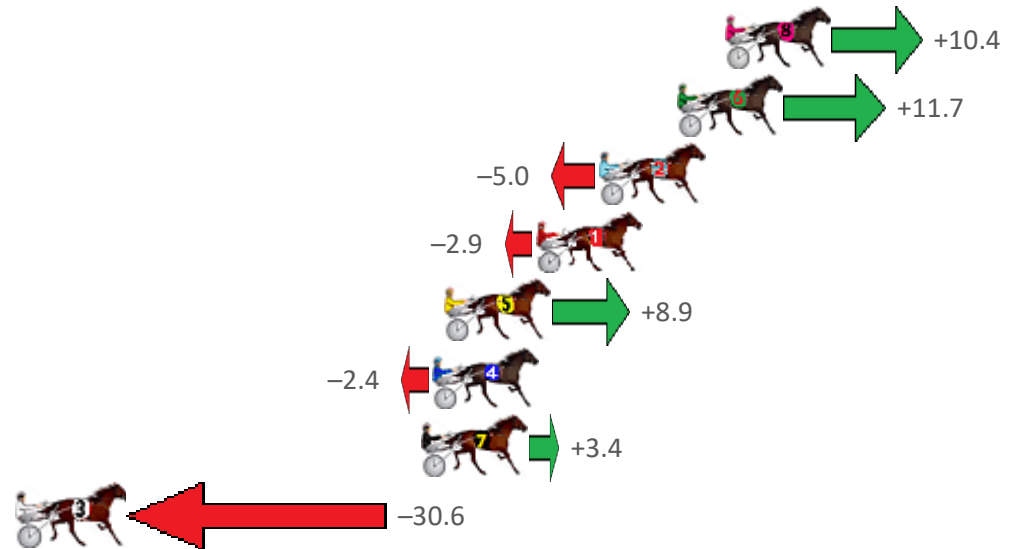

Redcliffe Race 4 Distance 1780m

Monday, 15 August 2022

Gross Time: 2:14.30 MileRate: 2:01.40 LeadTime: 11.80s First Qtr: 32.00s Second Qtr: 31.70s Third Qtr: 29.40s Fourth Qtr: 29.40s

NoHorse	Plc	Mar	800 Posi	400 Posi	Time	3rd Qtr	4th Qtr
8 BETTOR MEMORIES	1	0.0m	10.4m (1)	3.0m (1)	2:14.30	28.86s	29.18s
6 ROLLONX	2	1.9m	13.6m (0)	12.2m (1)	2:14.45	29.30s	28.65s
2 BEYONSKI	3	5.0m	0.0m (0)	0.0m (0)	2:14.69	29.40s	29.77s
1 JUKEBOX JET	4	7.5m	4.6m (0)	4.6m (0)	2:14.88	29.40s	29.61s
5 PURPLE SHADES	5	11.1m	20.0m (1)	11.6m (2)	2:15.16	28.79s	29.36s
4 LESVOS LAD	6	11.6m	9.2m (0)	8.8m (0)	2:15.19	29.37s	29.60s
7 TACTFILLY MIRACLE	7	12.0m	15.4m (1)	6.4m (2)	2:15.23	28.74s	29.81s
3 BEE GEES BEST	8	36.8m	6.2m (1)	19.0m (1)	2:17.14	30.34s	30.70s

Finish Position and metres gained from 800m

Home of PJ Harness Analyser

Want to know how successful PJ Harness Analyser is?

Click here for regular updates

www.pjdata.com.au
admin@pjdata.com.au
www.facebook.com/PJHarnessRacing

RISE Digital, Harness Racing Australia nor the provider accepts any responsibility for the completeness or accuracy of any of the information contained herein, and makes no representations about its suitability for any particular purpose. Users should make their own judgements about those matters and/or seek independent advice. You assume all risks associated with use of data provided on this page