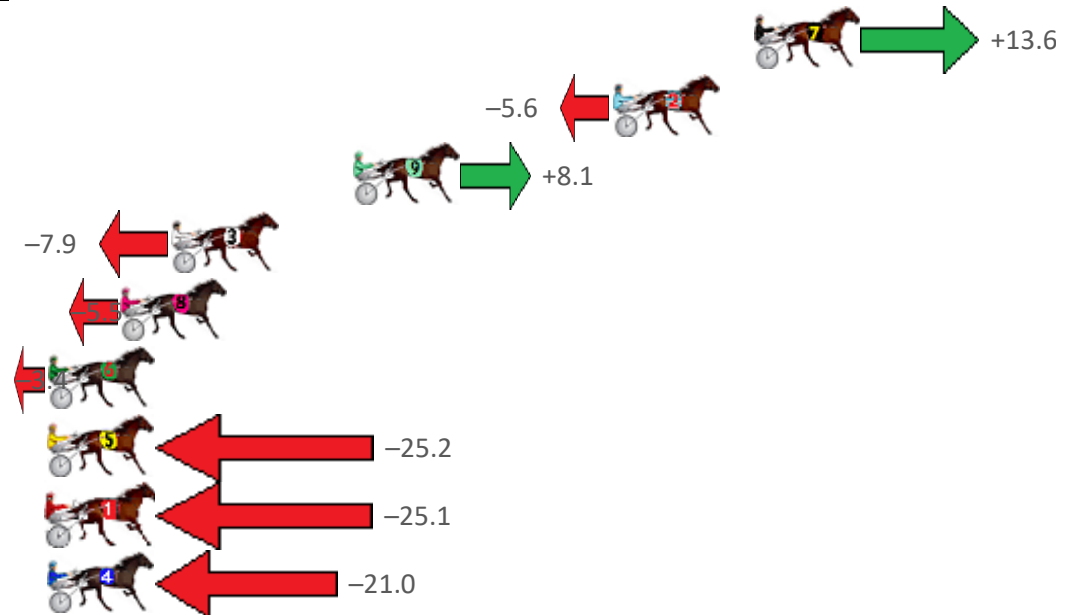

Redcliffe Race 5 Distance 1780m

Monday, 15 August 2022

Gross Time: 2:11.50 MileRate: 1:58.90 LeadTime: 11.60s First Qtr: 29.40s Second Qtr: 30.30s Third Qtr: 29.10s Fourth Qtr: 31.10s

NoHorse	Plc	Mar	800 Posi	400 Posi	Time	3rd Qtr	4th Qtr
7 WHATA REACTOR	1	0.0m	13.6m (0)	11.6m (1)	2:11.50	28.98s	30.20s
2 HARRY CROFT	2	5.6m	0.0m (0)	0.0m (0)	2:11.96	29.09s	31.53s
9 JAYDES TERROR	3	15.9m	24.0m (1)	28.0m (1)	2:12.79	29.43s	30.16s
3 CLARES FOOL	4	23.1m	15.2m (1)	20.8m (0)	2:13.38	29.51s	31.28s
8 WAVEDANCER	5	25.1m	19.6m (1)	25.0m (2)	2:13.54	29.50s	31.11s
6 A GOOD IDEAL	6	31.6m	28.2m (1)	32.6m (1)	2:14.07	29.43s	31.02s
5 DARBY BRIGHTS	7	34.4m	9.2m (1)	22.0m (1)	2:14.30	30.03s	32.06s
1 MANOFLISA	8	34.5m	9.4m (0)	15.4m (0)	2:14.31	29.50s	32.58s
4 MUSTANG DUDE	9	43.8m	22.8m (0)	27.6m (0)	2:15.06	29.42s	32.35s

Finish Position and metres gained from 800m

Home of PJ Harness Analyser
Want to know how successful PJ Harness Analyser is?
Click here for regular updates

www.pjdata.com.au
admin@pjdata.com.au
www.facebook.com/PJHarnessRacing