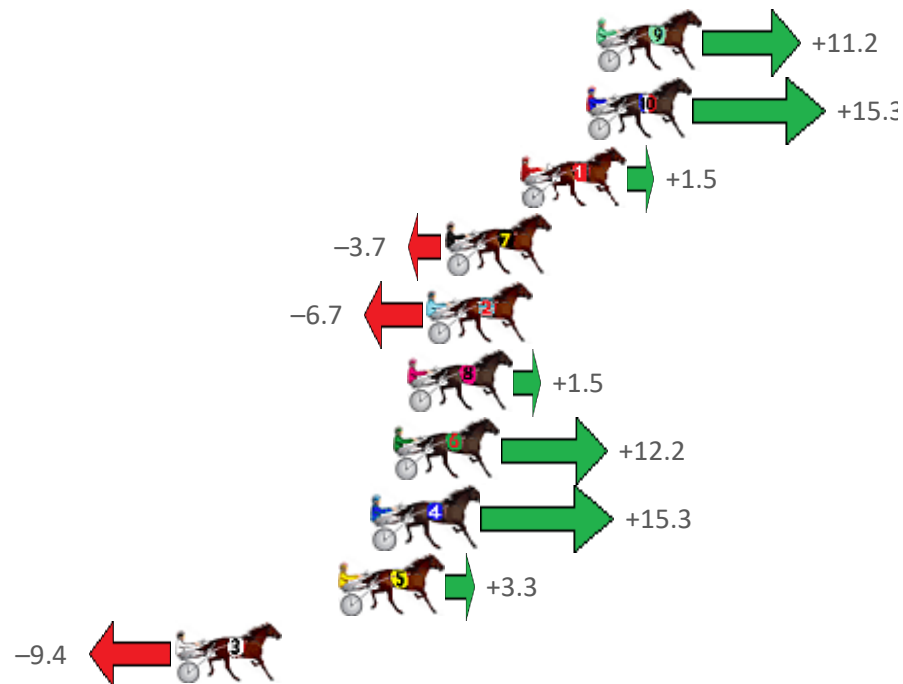

Albion Park Race 8 Distance 1660m

Saturday, 13 August 2022

Gross Time: 1:59.60 MileRate: 1:56.00 LeadTime: 3.40s First Qtr: 27.70s Second Qtr: 31.10s Third Qtr: 28.70s Fourth Qtr: 28.70s

NoHorse	Plc	Margin	Time	800Time (W)	400 Time (W)
9 GUNNA NEEDAMARGA	1	0.0m	1:59.60	56.60s (1)	28.14s (2)
10 LUCKY NUTTER	2	0.4m	1:59.63	56.31s (1)	27.85s (2)
1 SHESA POCKETROCKET	3	3.0m	1:59.83	57.31s (0)	28.61s (0)
7 PLATINUM REVOLUTIO	4	6.0m	2:00.05	57.69s (1)	29.07s (1)
2 MISS PAU	5	6.7m	2:00.10	57.90s (0)	29.20s (0)
8 UHURA	6	7.5m	2:00.17	57.33s (0)	28.67s (0)
6 MISSTREPO	7	8.0m	2:00.20	56.56s (1)	28.14s (1)
4 MAHINDI	8	8.8m	2:00.26	56.34s (1)	27.96s (0)
5 DANCINTOTHEBEAT	9	10.2m	2:00.37	57.21s (0)	28.71s (1)
3 GOLDEN LACE	10	16.7m	2:00.86	58.14s (1)	29.52s (1)

Finish Position and metres gained from 800m

Sectionals
Powered
by

Home of PJ Harness Analyser

Want to know how successful PJ Harness Analyser is?
Click here for regular updates

www.pjdata.com.au admin@pjdata.com.au www.facebook.com/PJHarnessRacing

The Racing Queensland Board (trading as Racing Queensland) and provider are not responsible for the completeness or accuracy of any of the information contained herein, and makes no representations about its suitability for any purpose.