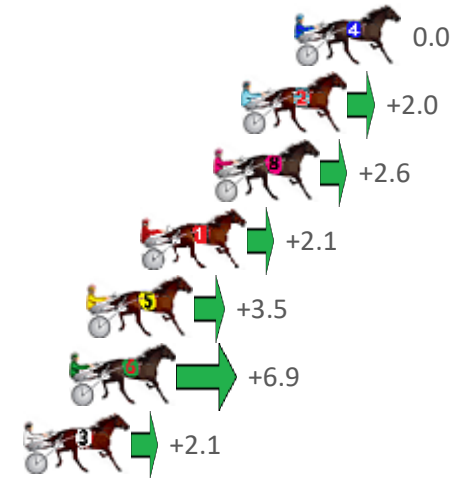

Albion Park Race 9 Distance 2138m

Saturday, 13 August 2022

Gross Time: 2:35.00 MileRate: 1:56.70 LeadTime: 38.40s First Qtr: 32.10s Second Qtr: 29.70s Third Qtr: 27.60s Fourth Qtr: 27.20s

NoHorse	Plc	Margin	Time	800Time (W)	400 Time (W)
4 BIG WHEELS	1	0.0m	2:35.00	54.80s (0)	27.20s (0)
2 DELIGHTFUL DUDE	2	2.1m	2:35.15	54.67s (0)	27.07s (0)
8 MAKE MINE MEMPHIS	3	3.2m	2:35.23	54.63s (1)	27.23s (1)
1 SOHO SINATRA	4	6.1m	2:35.44	54.68s (0)	27.08s (0)
5 MY ULTIMATE STAR	5	8.2m	2:35.59	54.59s (1)	27.27s (1)
6 WARFARE	6	8.9m	2:35.64	54.36s (1)	27.04s (1)
3 ESCALERA	7	10.7m	2:35.77	54.69s (0)	27.13s (0)

Finish Position and metres gained from 800m

Sectionals
Powered
by

Home of PJ Harness Analyser

Want to know how successful PJ Harness Analyser is?
Click here for regular updates

www.pjdata.com.au admin@pjdata.com.au www.facebook.com/PJHarnessRacing

The Racing Queensland Board (trading as Racing Queensland) and provider are not responsible for the completeness or accuracy of any of the information contained herein, and makes no representations about its suitability for any purpose.