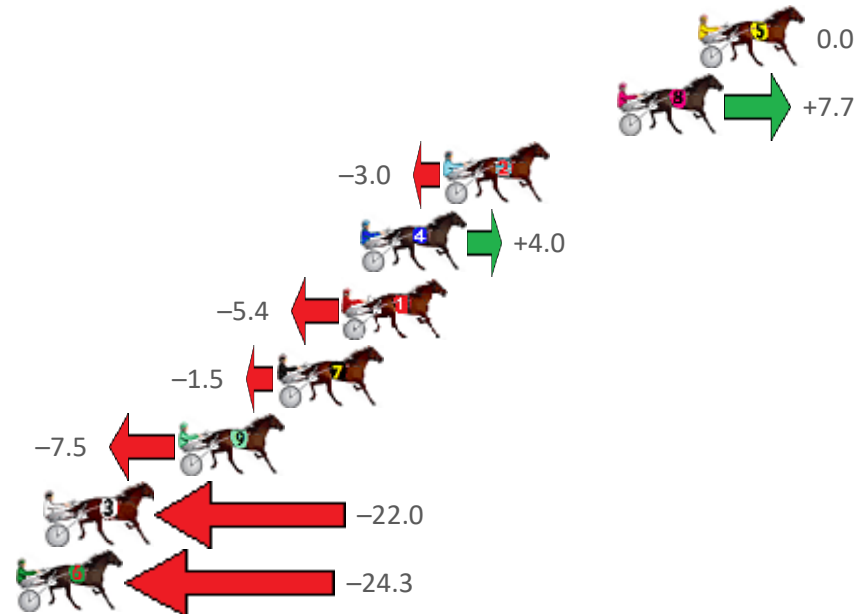

Albion Park Race 10 Distance 2138m

Saturday, 13 August 2022

Gross Time: 2:38.40 MileRate: 1:59.20 LeadTime: 39.60s First Qtr: 29.70s Second Qtr: 29.60s Third Qtr: 29.80s Fourth Qtr: 29.70s

NoHorse	Plc	Margin	Time	800Time (W)	400 Time (W)
5 VAN SANK	1	0.0m	2:38.40	59.50s (0)	29.70s (0)
8 GEE UP NEDDY	2	3.2m	2:38.65	58.95s (1)	29.27s (2)
2 FATHER CHRISTMAS	3	10.1m	2:39.19	59.77s (1)	30.13s (2)
4 KINGDOM COME	4	13.4m	2:39.44	59.26s (0)	29.50s (1)
1 INDEFENSIBLE	5	14.1m	2:39.50	59.96s (0)	30.04s (0)
7 MORE SHADES OF GOL	6	16.7m	2:39.70	59.68s (1)	30.16s (1)
9 RED CASTLETON	7	20.6m	2:40.00	60.14s (0)	30.22s (0)
3 IM THE COMMANDO	8	25.8m	2:40.41	61.23s (0)	31.27s (0)
6 SIR FAHRENHEIT	9	27.0m	2:40.50	61.40s (1)	31.48s (1)

Finish Position and metres gained from 800m

Sectionals
Powered
by

Home of PJ Harness Analyser

Want to know how successful PJ Harness Analyser is?
Click here for regular updates

www.pjdata.com.au admin@pjdata.com.au www.facebook.com/PJHarnessRacing