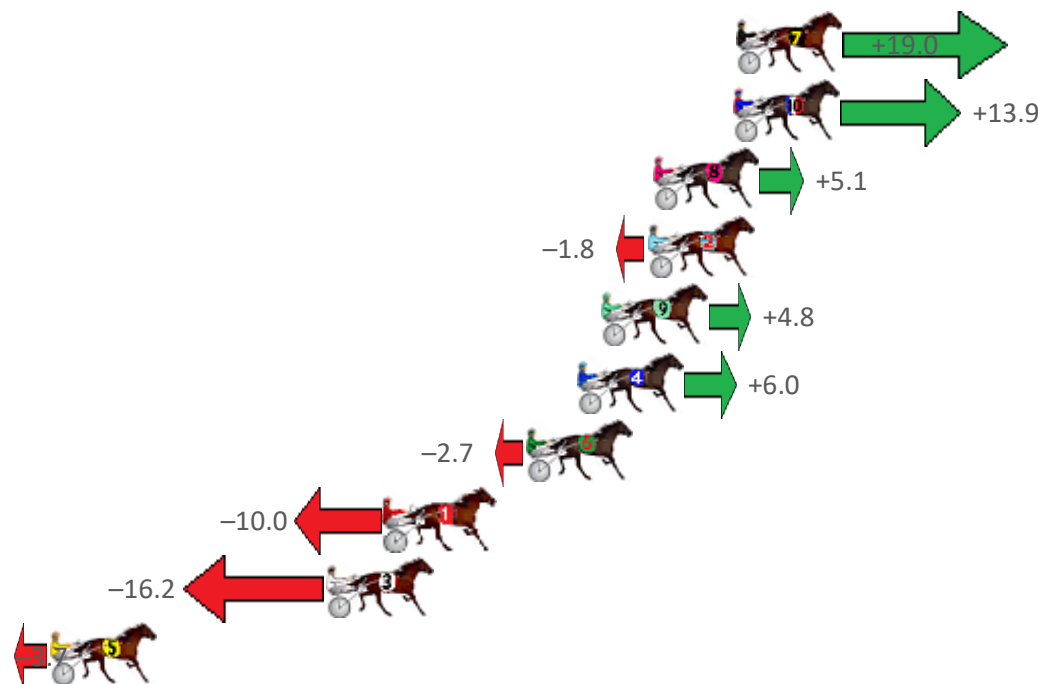

Albion Park Race 6 Distance 1660m

Saturday, 13 August 2022

Gross Time: 1:57.60 MileRate: 1:54.00 LeadTime: 3.40s First Qtr: 26.50s Second Qtr: 29.40s Third Qtr: 28.80s Fourth Qtr: 29.50s

NoHorse	Plc	Margin	Time	800Time (W)	400 Time (W)
7 JENDEN STRIKE	1	0.0m	1:57.60	56.94s (1)	28.70s (2)
10 CALA JANE	2	0.1m	1:57.61	57.31s (1)	29.03s (2)
8 GIRL FROM OZ	3	3.3m	1:57.86	57.96s (0)	29.08s (0)
2 UPTOWN BEACHGIRL	4	3.5m	1:57.87	58.45s (1)	29.77s (1)
9 LADY AVANA	5	5.3m	1:58.01	57.99s (1)	29.31s (1)
4 MISS VERSTAPPEN	6	6.3m	1:58.09	57.91s (0)	29.11s (1)
6 PEARL HARBOUR	7	8.3m	1:58.24	58.54s (1)	29.82s (1)
1 DIGYOURHEELSIN	8	13.9m	1:58.67	59.09s (0)	30.21s (0)
3 NOR WESTA	9	16.2m	1:58.85	59.55s (0)	30.67s (0)
5 INFINITY BEACH	10	27.2m	1:59.70	58.72s (0)	30.16s (0)

Finish Position and metres gained from 800m

Sectionals
Powered
by

Home of PJ Harness Analyser

Want to know how successful PJ Harness Analyser is?
Click here for regular updates

www.pjdata.com.au admin@pjdata.com.au www.facebook.com/PJHarnessRacing

The Racing Queensland Board (trading as Racing Queensland) and provider are not responsible for the completeness or accuracy of any of the information contained herein, and makes no representations about its suitability for any purpose.