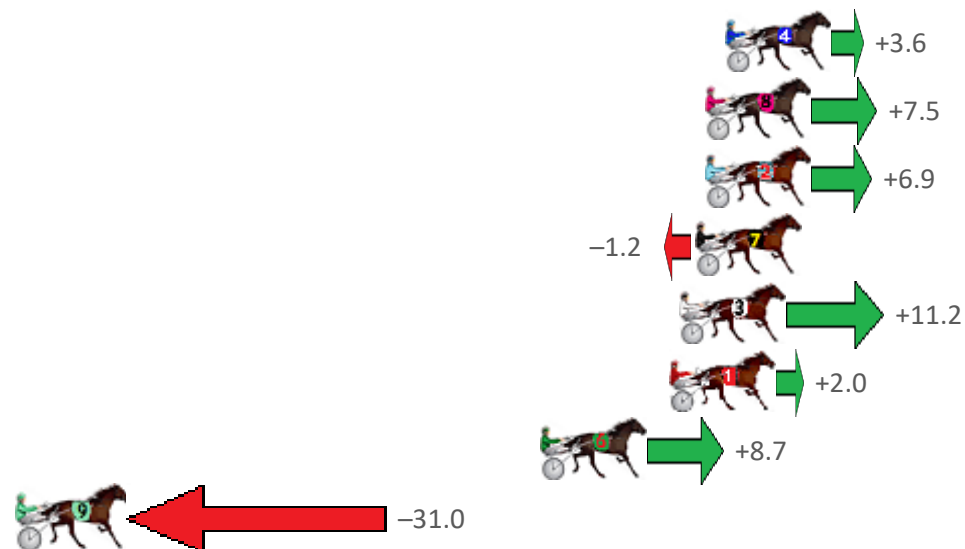

Albion Park Race 4 Distance 2138m

Saturday, 13 August 2022

Gross Time: 2:32.10 MileRate: 1:54.50 LeadTime: 37.20s First Qtr: 30.40s Second Qtr: 29.20s Third Qtr: 27.20s Fourth Qtr: 28.10s

NoHorse	Plc	Margin	Time	800Time (W)	400 Time (W)
4 COLT THIRTY ONE	1	0.0m	2:32.10	55.06s (1)	27.74s (1)
8 BLACKSADANCE	2	0.8m	2:32.16	54.80s (0)	27.28s (0)
2 FEELINGFORARAINBOW	3	0.8m	2:32.16	54.84s (1)	27.48s (1)
7 MACH DA VINCI	4	1.2m	2:32.19	55.39s (0)	28.19s (0)
3 MISTERFREEZE	5	1.8m	2:32.23	54.55s (1)	27.03s (0)
1 STAR GALLERIA	6	2.2m	2:32.26	55.18s (0)	27.70s (0)
6 SAM IS PERFECTION	7	7.3m	2:32.64	54.76s (2)	27.20s (1)
9 APHORISM	8	44.6m	2:35.39	57.67s (0)	29.63s (0)

Finish Position and metres gained from 800m

Sectionals
Powered
by

Home of PJ Harness Analyser

Want to know how successful PJ Harness Analyser is?
Click here for regular updates

www.pjdata.com.au admin@pjdata.com.au www.facebook.com/PJHarnessRacing

The Racing Queensland Board (trading as Racing Queensland) and provider are not responsible for the completeness or accuracy of any of the information contained herein, and makes no representations about its suitability for any purpose.