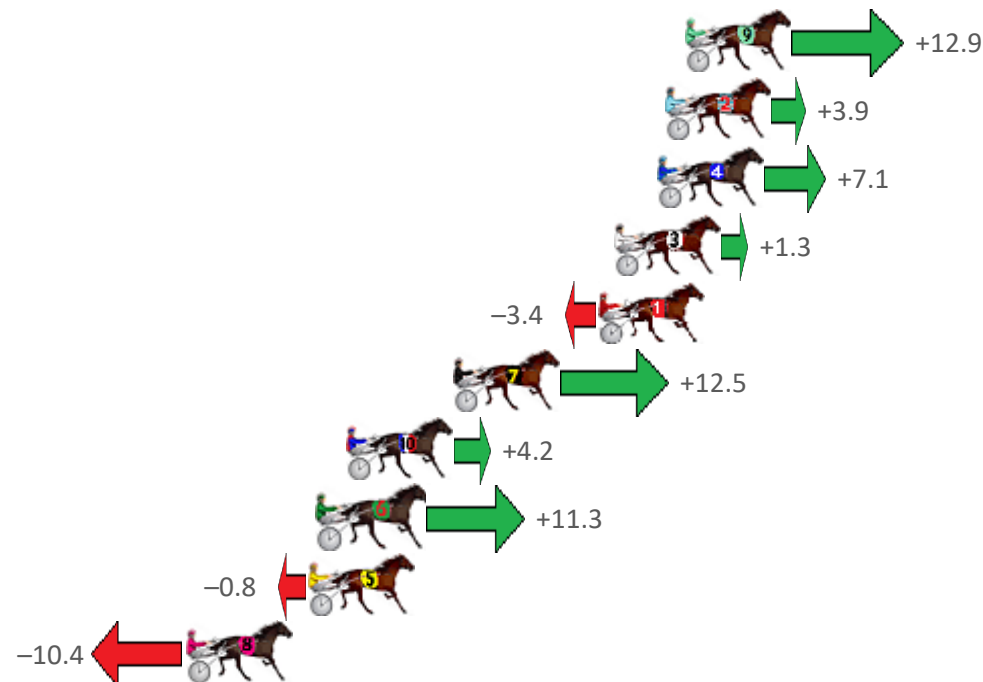

Albion Park Race 3 Distance 1660m

Saturday, 13 August 2022

Gross Time: 1:56.50 MileRate: 1:52.90 LeadTime: 3.70s First Qtr: 27.30s Second Qtr: 29.70s Third Qtr: 27.40s Fourth Qtr: 28.40s

NoHorse	Plc	Margin	Time	800Time (W)	400 Time (W)
9 DANCE IN THE SUN	1	0.0m	1:56.50	54.92s (1)	27.56s (1)
2 IAMAJOYRIDE	2	0.8m	1:56.56	55.54s (0)	28.18s (0)
4 OAXACAN DREAM	3	1.1m	1:56.58	55.32s (1)	27.92s (1)
3 SLICK SOPHIE	4	2.8m	1:56.71	55.73s (1)	28.33s (1)
1 SHES MISS DEVINE	5	3.4m	1:56.75	56.05s (0)	28.65s (0)
7 MOLLIESMARYELLE	6	9.2m	1:57.19	55.01s (1)	27.85s (2)
10 BONNIES A ROCKIN	7	13.4m	1:57.50	55.60s (1)	28.24s (1)
6 OUR ROAD TO MECCA	8	14.5m	1:57.58	55.12s (1)	28.00s (1)
5 SPORT MENTAL	9	14.9m	1:57.61	55.95s (0)	28.31s (0)
8 ROCKASAKI	10	19.8m	1:57.98	56.64s (0)	28.96s (0)

Finish Position and metres gained from 800m

Sectionals
Powered
by

Home of PJ Harness Analyser

Want to know how successful PJ Harness Analyser is?
Click here for regular updates

www.pjdata.com.au admin@pjdata.com.au www.facebook.com/PJHarnessRacing

The Racing Queensland Board (trading as Racing Queensland) and provider are not responsible for the completeness or accuracy of any of the information contained herein, and makes no representations about its suitability for any purpose.