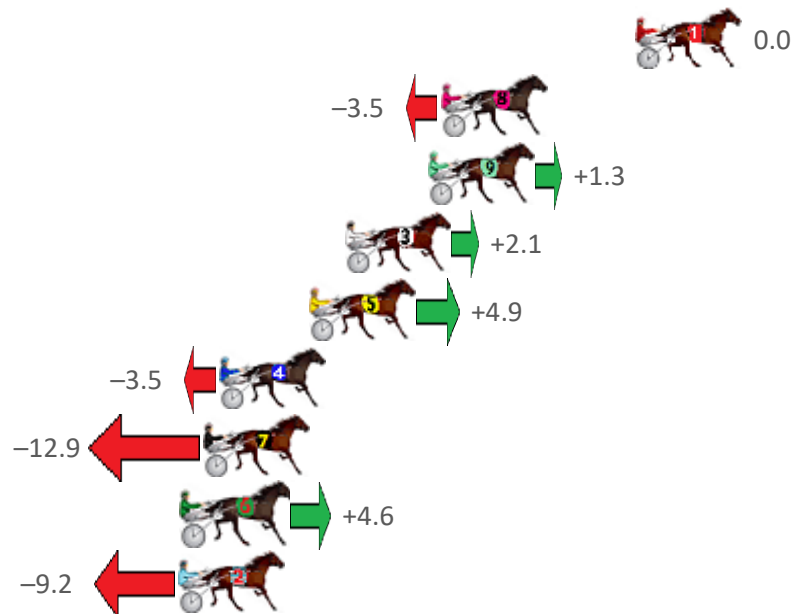

Albion Park Race 7 Distance 1660m

Saturday, 13 August 2022

Gross Time: 1:57.10 MileRate: 1:53.50 LeadTime: 3.50s First Qtr: 29.30s Second Qtr: 29.90s Third Qtr: 27.20s Fourth Qtr: 27.20s

NoHorse	Plc	Margin	Time	800Time (W)	400 Time (W)
1 LOVE YOUR WORK	1	0.0m	1:57.10	54.40s (0)	27.20s (0)
8 GLENEAGLE WARRIOR	2	7.7m	1:57.65	54.67s (0)	27.47s (0)
9 LITTLE BOLT	3	8.2m	1:57.69	54.35s (0)	27.15s (0)
3 REGULUS	4	11.5m	1:57.92	54.30s (0)	27.10s (0)
5 NO DOUBT	5	12.9m	1:58.02	54.12s (1)	26.88s (0)
4 JUST JOSHIN	6	16.5m	1:58.28	54.70s (1)	27.18s (1)
7 PELOSI	7	17.1m	1:58.32	55.34s (1)	27.78s (1)
6 BELLA BALL TERROR	8	17.9m	1:58.38	54.16s (1)	27.00s (1)
2 COURAGEOUS SAINT	9	18.1m	1:58.40	55.10s (1)	27.58s (1)

Finish Position and metres gained from 800m

Sectionals
Powered
by

Home of PJ Harness Analyser

Want to know how successful PJ Harness Analyser is?
Click here for regular updates

www.pjdata.com.au admin@pjdata.com.au www.facebook.com/PJHarnessRacing