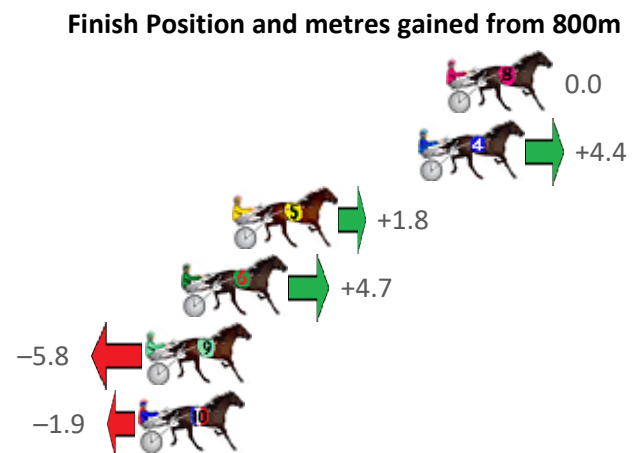

Albion Park Race 2 Distance 1660m

Saturday, 13 August 2022

Gross Time: 1:56.70 MileRate: 1:53.10 LeadTime: 3.70s First Qtr: 29.80s Second Qtr: 29.90s Third Qtr: 26.50s Fourth Qtr: 26.80s

NoHorse	Plc	Margin	Time	800Time (W)	400 Time (W)
8 UNCLE SHANK	1	0.0m	1:56.70	53.30s (0)	26.80s (0)
4 ROCKIN WITH ELVIS	2	1.1m	1:56.78	53.02s (0)	26.36s (0)
5 OBI ONE	3	8.5m	1:57.30	53.22s (0)	26.60s (0)
6 ONE BIG SHEW	4	10.5m	1:57.44	53.04s (1)	26.10s (1)
9 TIZ A SIZZLER	5	11.9m	1:57.54	53.74s (1)	26.88s (1)
10 THREE IN HEAVEN	6	12.2m	1:57.56	53.48s (1)	26.54s (1)

Sectionals
Powered
by

Home of PJ Harness Analyser

Want to know how successful PJ Harness Analyser is?
Click here for regular updates

www.pjdata.com.au admin@pjdata.com.au www.facebook.com/PJHarnessRacing

The Racing Queensland Board (trading as Racing Queensland) and provider are not responsible for the completeness or accuracy of any of the information contained herein, and makes no representations about its suitability for any purpose.