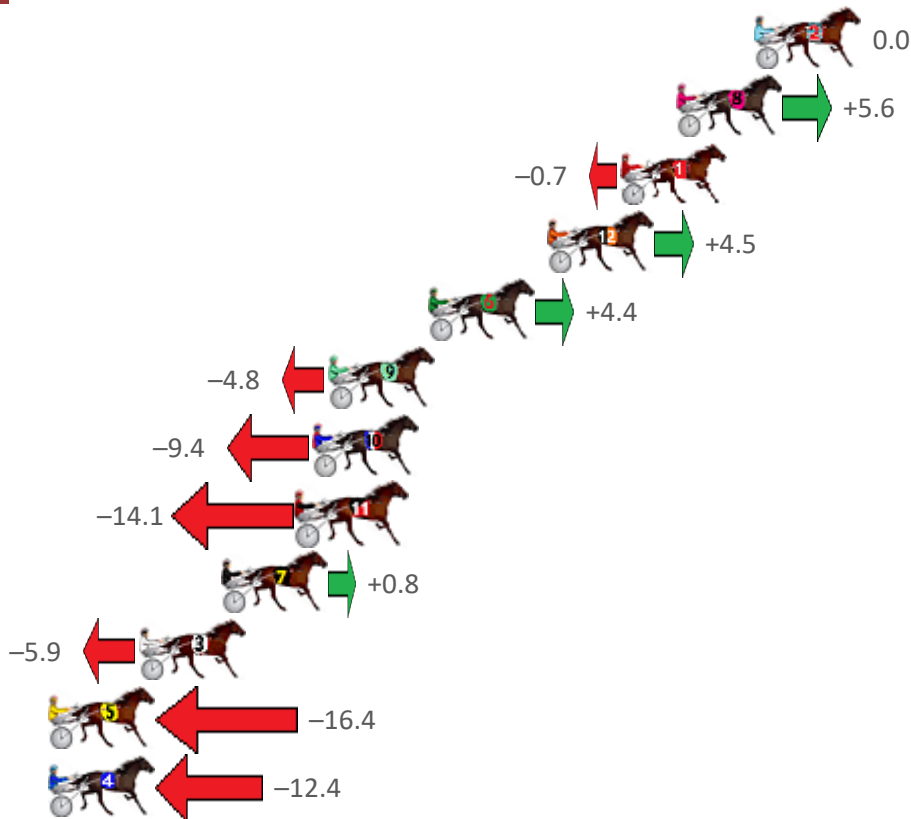

Albion Park Race 5 Distance 2138m

Saturday, 13 August 2022

Gross Time: 2:34.40 MileRate: 1:56.20 LeadTime: 37.90s First Qtr: 29.90s Second Qtr: 31.10s Third Qtr: 27.90s Fourth Qtr: 27.60s

NoHorse	Plc	Margin	Time	800Time (W)	400 Time (W)
2 FALCONS	1	0.0m	2:34.40	55.50s (0)	27.60s (0)
8 GOOD AS IT GETS	2	3.1m	2:34.63	55.13s (0)	27.27s (0)
1 MY ULTIMATE BONDI	3	5.3m	2:34.78	55.56s (0)	27.70s (0)
12 RYANS GANGSTER	4	8.2m	2:35.00	55.22s (0)	27.32s (0)
6 TUAPEKA GLORY	5	12.9m	2:35.34	55.24s (0)	27.34s (0)
9 NICKS PICK	6	16.9m	2:35.63	55.89s (1)	27.95s (1)
10 ISOLATION	7	17.5m	2:35.67	56.21s (1)	28.27s (1)
11 DOCTA FEELGOOD	8	18.1m	2:35.71	56.53s (1)	28.63s (1)
7 WHAT A JOLT	9	21.1m	2:35.93	55.51s (0)	27.65s (0)
3 OYSTER STRIDE	10	24.4m	2:36.17	55.99s (1)	28.17s (1)
5 WARRADERRY	11	30.8m	2:36.64	56.74s (2)	28.72s (2)
4 GELDOP	12	31.4m	2:36.68	56.46s (2)	28.48s (2)

Finish Position and metres gained from 800m

Sectionals
Powered
by

Home of PJ Harness Analyser

Want to know how successful PJ Harness Analyser is?
Click here for regular updates

www.pjdata.com.au admin@pjdata.com.au www.facebook.com/PJHarnessRacing

The Racing Queensland Board (trading as Racing Queensland) and provider are not responsible for the completeness or accuracy of any of the information contained herein, and makes no representations about its suitability for any purpose.