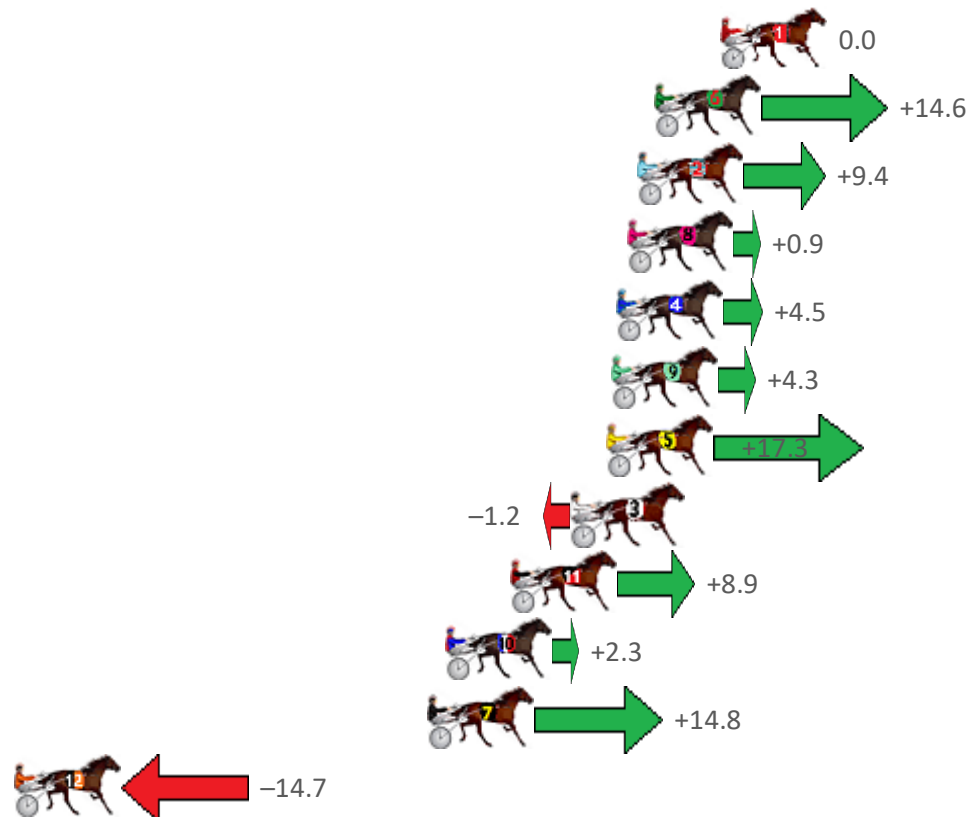

Albion Park Race 1 Distance 2138m

Saturday, 13 August 2022

Gross Time: 2:33.40 MileRate: 1:55.50 LeadTime: 37.00s First Qtr: 30.10s Second Qtr: 29.20s Third Qtr: 28.00s Fourth Qtr: 29.10s

NoHorse	Plc	Margin	Time	800Time (W)	400 Time (W)
1 GLENLEDI COMMANDE	1	0.0m	2:33.40	57.10s (0)	29.10s (0)
6 MISTERY ROAD	2	2.6m	2:33.60	56.10s (0)	28.26s (1)
2 SAYITAINISO JOE	3	3.3m	2:33.65	56.47s (1)	28.51s (2)
8 FRANCO NANDOR	4	3.7m	2:33.68	57.06s (0)	29.06s (0)
4 GABBYS SPORTSTAR	5	4.1m	2:33.71	56.81s (1)	28.85s (1)
9 JIGAMAROO	6	4.3m	2:33.73	56.83s (0)	28.83s (0)
5 ITZ MAJOR RICH	7	4.5m	2:33.74	55.92s (0)	28.16s (0)
3 SCOTCH EN ICE	8	5.8m	2:33.84	57.22s (1)	29.26s (1)
11 DUKKAH	9	8.3m	2:34.03	56.53s (1)	28.61s (2)
10 THE HERVEY BAY	10	10.9m	2:34.23	57.01s (0)	29.01s (0)
7 WHOSTOLEMYPIGEON	11	11.6m	2:34.29	56.15s (1)	28.47s (2)
12 NOTORIOUS	12	36.5m	2:36.19	58.37s (1)	30.41s (1)

Finish Position and metres gained from 800m

Sectionals
Powered
by

Home of PJ Harness Analyser

Want to know how successful PJ Harness Analyser is?
Click here for regular updates

www.pjdata.com.au admin@pjdata.com.au www.facebook.com/PJHarnessRacing

The Racing Queensland Board (trading as Racing Queensland) and provider are not responsible for the completeness or accuracy of any of the information contained herein, and makes no representations about its suitability for any purpose.