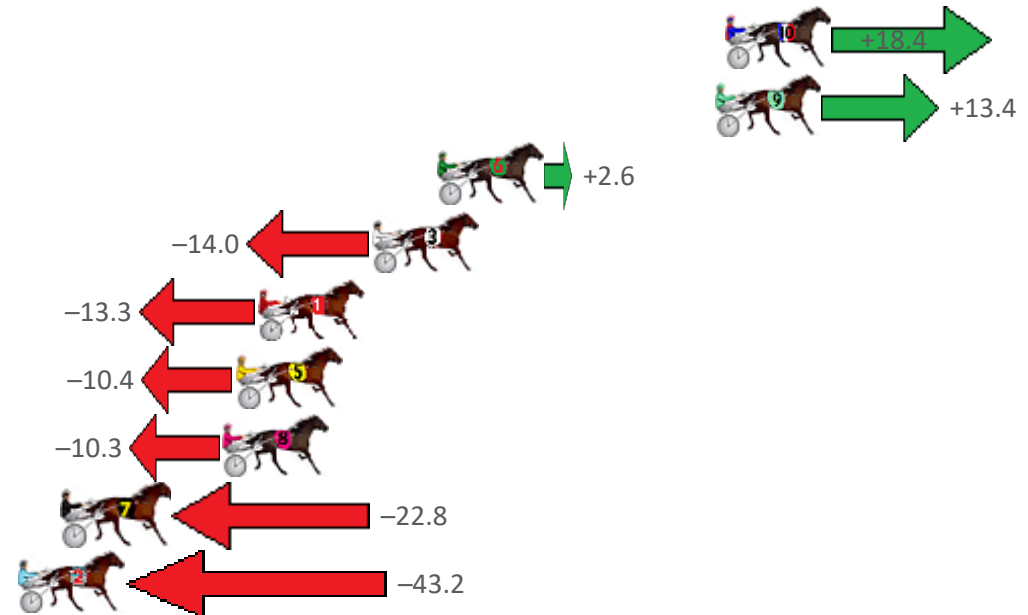

Albion Park Race 2 Distance 2138m

Friday, 12 August 2022

Gross Time: 2:34.20 MileRate: 1:56.10 LeadTime: 37.90s First Qtr: 29.50s Second Qtr: 28.30s Third Qtr: 28.90s Fourth Qtr: 29.60s

NoHorse	Plc	Margin	Time	800Time (W)	400 Time (W)
10 WHATABOYJACK	1	0.0m	2:34.20	57.16s (1)	28.73s (3)
9 CANT BLUFF YOU	2	0.4m	2:34.23	57.53s (1)	29.04s (2)
6 FRANCO NATHAN	3	11.4m	2:35.08	58.31s (0)	29.70s (1)
3 ARTISTIC SAINT	4	14.0m	2:35.29	59.52s (0)	30.63s (0)
1 IN CHEVRON WE TRUST	5	18.5m	2:35.64	59.47s (0)	30.56s (0)
5 SO MUCH MORE	6	19.4m	2:35.71	59.26s (1)	30.75s (2)
8 STOKER ACE	7	19.9m	2:35.74	59.25s (0)	30.36s (0)
7 MONGOLIAN CONQUER	8	26.2m	2:36.23	60.16s (1)	31.47s (1)
2 PEPPA BLISS	9	98.2m	2:41.82	61.64s (0)	31.31s (0)

Finish Position and metres gained from 800m

Sectionals
Powered
by

Home of PJ Harness Analyser

Want to know how successful PJ Harness Analyser is?
Click here for regular updates

www.pjdata.com.au admin@pjdata.com.au www.facebook.com/PJHarnessRacing

The Racing Queensland Board (trading as Racing Queensland) and provider are not responsible for the completeness or accuracy of any of the information contained herein, and makes no representations about its suitability for any purpose.