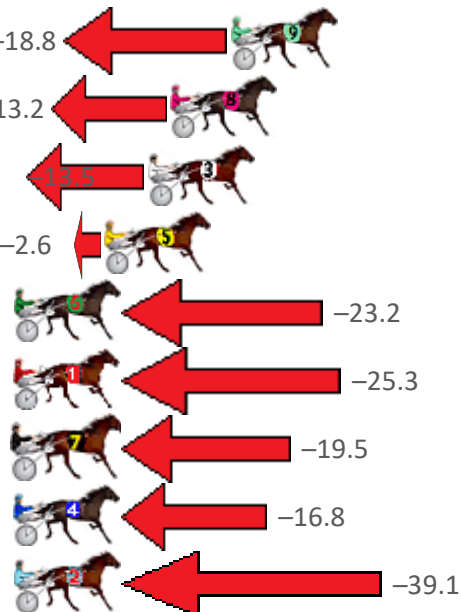

Albion Park Race 1 Distance 1660m

Friday, 12 August 2022

Gross Time: 1:57.10 MileRate: 1:53.50 LeadTime: 3.50s First Qtr: 27.60s Second Qtr: 29.70s Third Qtr: 28.50s Fourth Qtr: 27.80s

NoHorse Plc Margin Time 800Time (W) 400 Time (W)

10 CLASSIE WASHINGTON	1	0.0m	1:57.10	55.36s (1)	27.80s (2)	
9 CHAMONIX	2	19.4m	1:58.52	57.62s (1)	29.03s (1)	-18.8
8 WHATA ROLLER	3	21.8m	1:58.69	57.22s (0)	28.33s (0)	-13.2
3 THE IRISH EAGLE	4	22.7m	1:58.76	57.24s (1)	28.62s (1)	-13.5
5 ITZ CHEROKEE JACK	5	24.4m	1:58.88	56.48s (1)	28.09s (1)	-2.6
6 COPPERFIELD	6	28.0m	1:59.15	57.92s (1)	29.31s (1)	-23.2
1 HEADWIN	7	29.7m	1:59.27	58.07s (0)	29.18s (0)	-25.3
7 PARAMA	8	33.1m	1:59.52	57.66s (0)	29.02s (1)	-19.5
4 LETSPLAYUNI	9	34.6m	1:59.63	57.48s (1)	29.50s (2)	-16.8
2 BETTERTHANAROCKET	10	39.1m	1:59.96	59.04s (0)	30.20s (0)	-39.1

Finish Position and metres gained from 800m

Sectionals
Powered
by

Home of PJ Harness Analyser

Want to know how successful PJ Harness Analyser is?
Click here for regular updates

www.pjdata.com.au admin@pjdata.com.au www.facebook.com/PJHarnessRacing