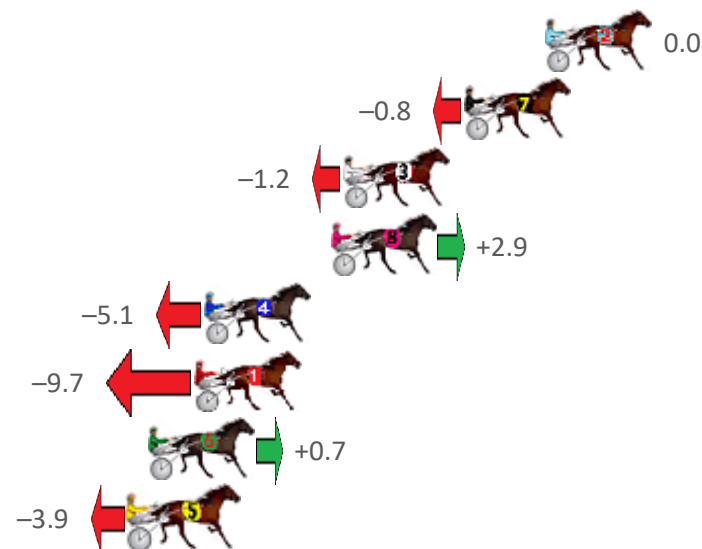

Albion Park Race 9 Distance 2138m

Friday, 12 August 2022

Gross Time: 2:36.20 MileRate: 1:57.60 LeadTime: 39.50s First Qtr: 30.50s Second Qtr: 30.10s Third Qtr: 28.80s Fourth Qtr: 27.30s

NoHorse	Plc	Margin	Time	800Time (W)	400 Time (W)
2 AWAYWEGO	1	0.0m	2:36.20	56.10s (0)	27.30s (0)
7 MISTY CREEK	2	3.2m	2:36.43	56.16s (1)	27.50s (1)
3 CLASS TO THE MAX	3	8.0m	2:36.77	56.18s (1)	27.49s (1)
8 MISTER REACTOR	4	8.5m	2:36.81	55.90s (1)	27.12s (1)
4 ZACHAROONI	5	13.5m	2:37.17	56.46s (0)	27.58s (0)
1 BLUE BLOODZ	6	13.9m	2:37.20	56.78s (0)	27.90s (0)
6 BETTING ORIGIN	7	15.7m	2:37.33	56.05s (1)	27.28s (1)
5 MY ULTIMATE VICTOR	8	16.5m	2:37.39	56.37s (0)	27.47s (0)

Finish Position and metres gained from 800m

Sectionals
Powered
by

Home of PJ Harness Analyser

Want to know how successful PJ Harness Analyser is?
Click here for regular updates

www.pjdata.com.au admin@pjdata.com.au www.facebook.com/PJHarnessRacing