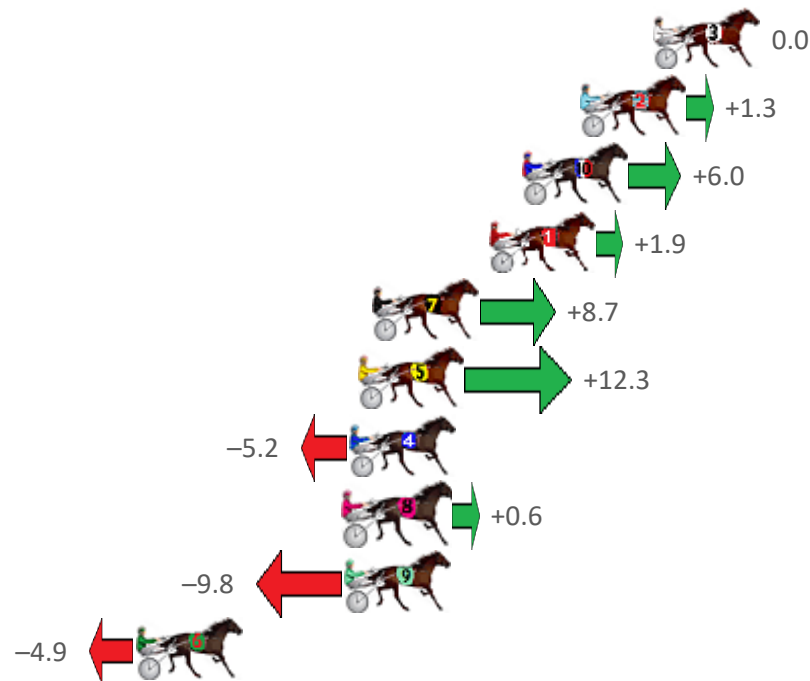

Albion Park Race 6 Distance 1660m

Friday, 12 August 2022

Gross Time: 2:00.00 MileRate: 1:56.30 LeadTime: 3.40s First Qtr: 28.10s Second Qtr: 31.70s Third Qtr: 28.70s Fourth Qtr: 28.10s

NoHorse	Plc	Margin	Time	800Time (W)	400 Time (W)
3 SHEREACTS	1	0.0m	2:00.00	56.80s (0)	28.10s (0)
2 BART MAGUIRE	2	2.9m	2:00.21	56.71s (0)	27.98s (0)
10 ROCK SUPREME	3	5.2m	2:00.38	56.38s (1)	27.69s (2)
1 UNDERTHEKILT	4	6.5m	2:00.48	56.67s (0)	27.87s (0)
7 HARRY KANE	5	11.1m	2:00.82	56.19s (1)	27.39s (1)
5 MISS MIA	6	11.7m	2:00.86	55.93s (1)	27.21s (0)
4 IMA BEACH BABE	7	12.0m	2:00.89	57.17s (1)	28.35s (1)
8 DELIGHTFUL RAINBOW	8	12.2m	2:00.90	56.76s (0)	27.90s (0)
9 MAYWYN MACDUFF	9	12.2m	2:00.90	57.49s (1)	28.77s (1)
6 BUKTHSYSTEM	10	20.5m	2:01.51	57.15s (1)	28.37s (1)

Finish Position and metres gained from 800m

Sectionals
Powered
by

Home of PJ Harness Analyser

Want to know how successful PJ Harness Analyser is?
Click here for regular updates

www.pjdata.com.au admin@pjdata.com.au www.facebook.com/PJHarnessRacing