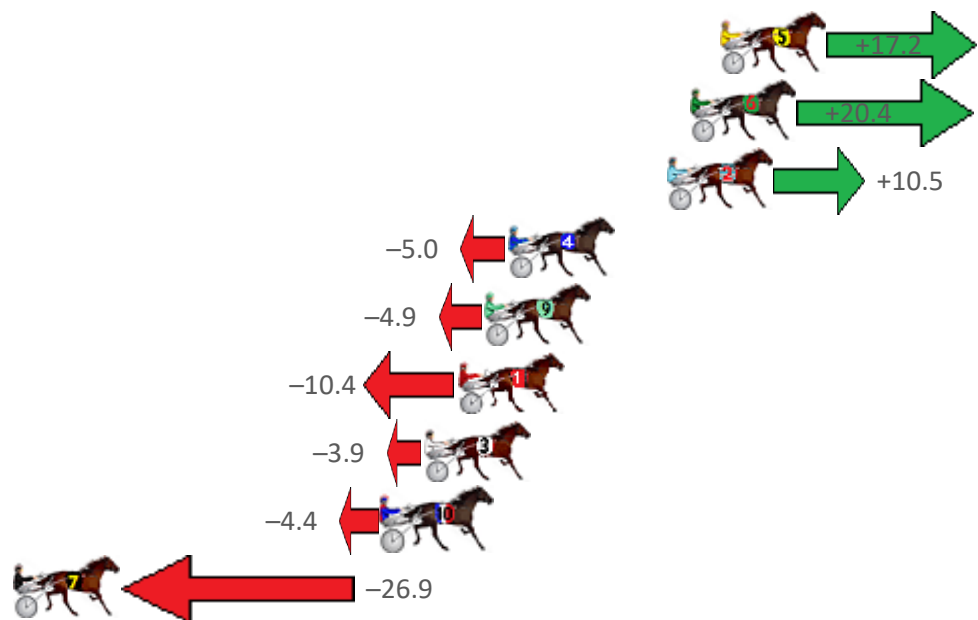

Albion Park Race 8 Distance 1660m

Friday, 12 August 2022

Gross Time: 1:59.60 MileRate: 1:55.90 LeadTime: 3.60s First Qtr: 28.00s Second Qtr: 29.70s Third Qtr: 28.80s Fourth Qtr: 29.50s

NoHorse	Plc	Margin	Time	800Time (W)	400 Time (W)
5 GABBYS IDEAL	1	0.0m	1:59.60	57.05s (1)	28.41s (2)
6 LANCELOT BROMAC	2	1.2m	1:59.69	56.82s (1)	28.19s (0)
2 ARCHILLES	3	2.1m	1:59.76	57.54s (1)	28.63s (0)
4 BETTOR KEEP ROCKING	4	8.4m	2:00.25	58.66s (1)	29.81s (1)
9 IM LOKI	5	9.3m	2:00.32	58.66s (0)	29.87s (0)
1 ROCCO VARIETY	6	10.4m	2:00.40	59.05s (0)	30.26s (0)
3 HANDSOME HARRY	7	11.7m	2:00.50	58.58s (1)	29.70s (1)
10 DEBRA JEAN	8	13.4m	2:00.64	58.62s (0)	29.84s (0)
7 JACOBS THUNDER	9	31.3m	2:02.02	60.25s (2)	30.75s (1)

Finish Position and metres gained from 800m

Sectionals
Powered
by

Home of PJ Harness Analyser

Want to know how successful PJ Harness Analyser is?
Click here for regular updates

www.pjdata.com.au admin@pjdata.com.au www.facebook.com/PJHarnessRacing

The Racing Queensland Board (trading as Racing Queensland) and provider are not responsible for the completeness or accuracy of any of the information contained herein, and makes no representations about its suitability for any purpose.