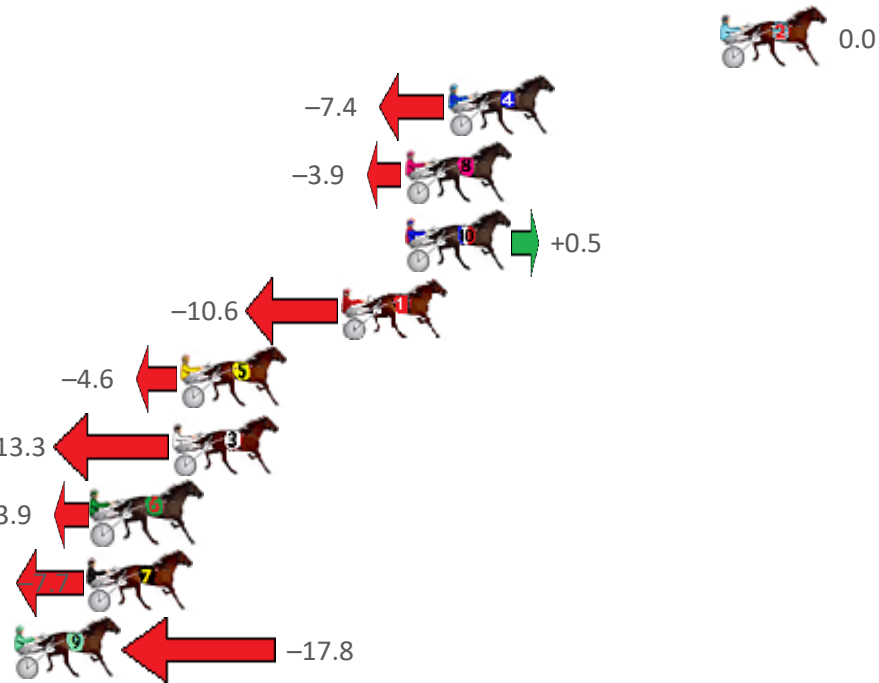

Albion Park Race 5 Distance 2138m

Friday, 12 August 2022

Gross Time: 2:36.60 MileRate: 1:57.80 LeadTime: 39.30s First Qtr: 30.60s Second Qtr: 30.30s Third Qtr: 29.10s Fourth Qtr: 27.30s

NoHorse	Plc	Margin	Time	800Time (W)	400 Time (W)
2 ALWAYS BME	1	0.0m	2:36.60	56.40s (0)	27.30s (0)
4 GOLDIES A DELIGHT	2	10.8m	2:37.38	56.92s (1)	27.73s (1)
8 EXPLANATION NOTED	3	12.5m	2:37.50	56.67s (0)	27.52s (0)
10 MERGE RIGHT	3	12.5m	2:37.50	56.36s (0)	27.23s (0)
1 HARLEY BLUE	5	15.0m	2:37.68	57.14s (0)	27.98s (0)
5 COPY WRITER	6	21.4m	2:38.14	56.72s (1)	27.53s (1)
3 LEANDER	7	21.7m	2:38.16	57.33s (1)	28.15s (1)
6 ROSES ARE SWEET	8	24.9m	2:38.39	56.67s (1)	27.48s (1)
7 SHEZAMATERIALGIRL	9	25.1m	2:38.40	56.94s (0)	27.71s (0)
9 CONNIES SPIRIT	10	30.2m	2:38.77	57.65s (1)	28.43s (1)

Finish Position and metres gained from 800m

Sectionals
Powered
by

Home of PJ Harness Analyser

Want to know how successful PJ Harness Analyser is?
Click here for regular updates

www.pjdata.com.au admin@pjdata.com.au www.facebook.com/PJHarnessRacing

The Racing Queensland Board (trading as Racing Queensland) and provider are not responsible for the completeness or accuracy of any of the information contained herein, and makes no representations about its suitability for any purpose.