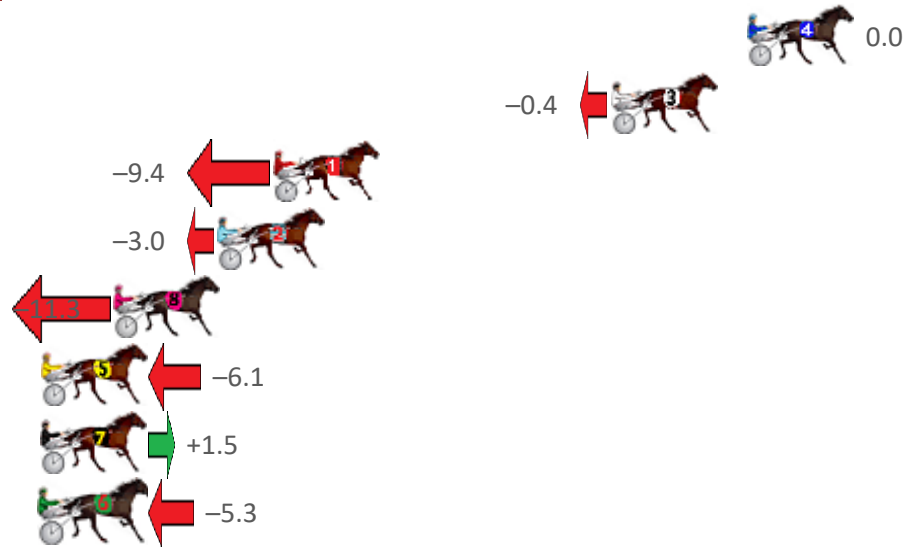

Albion Park Race 7 Distance 2138m

Friday, 12 August 2022

Gross Time: 2:38.10 MileRate: 1:59.00 LeadTime: 39.20s First Qtr: 31.50s Second Qtr: 31.30s Third Qtr: 29.70s Fourth Qtr: 26.40s

No Horse	Plc	Margin	Time	800Time (W)	400 Time (W)
4 CAPTAIN SHUFFLES	1	0.0m	2:38.10	56.10s (0)	26.40s (0)
3 FUTURE ASSURED	2	5.4m	2:38.48	56.13s (0)	26.44s (0)
1 GOTTA DREAM	3	18.8m	2:39.41	56.76s (0)	27.02s (0)
2 TORQUE TOTHE MUSIC	4	21.0m	2:39.56	56.31s (0)	26.91s (1)
8 MIDNIGHT SOMEWHERE	5	25.1m	2:39.85	56.89s (0)	27.13s (0)
5 JUDGE JUJON	6	28.5m	2:40.08	56.53s (0)	27.08s (0)
7 MASTER CHARLES	7	30.1m	2:40.20	56.00s (0)	27.19s (1)
6 BORSELLINO	8	32.5m	2:40.36	56.47s (0)	27.06s (0)

Finish Position and metres gained from 800m

Sectionals
Powered
by

Home of PJ Harness Analyser

Want to know how successful PJ Harness Analyser is?
Click here for regular updates

www.pjdata.com.au admin@pjdata.com.au www.facebook.com/PJHarnessRacing

The Racing Queensland Board (trading as Racing Queensland) and provider are not responsible for the completeness or accuracy of any of the information contained herein, and makes no representations about its suitability for any purpose.