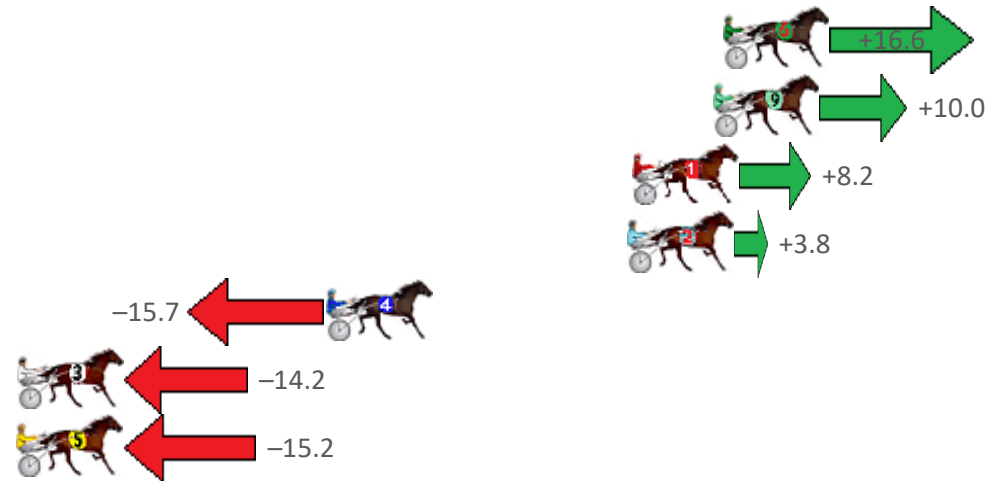

Albion Park Race 10 Distance 2138m

Friday, 12 August 2022

Gross Time: 2:44.10 MileRate: 2:03.00 LeadTime: 43.10s First Qtr: 32.70s Second Qtr: 30.00s Third Qtr: 28.90s Fourth Qtr: 29.40s

NoHorse	Plc	Margin	Time	800Time (W)	400 Time (W)
6 RIGONDEAUX	1	0.0m	2:44.10	57.10s (1)	29.05s (1)
9 KAR MANOR	2	0.4m	2:44.13	57.58s (1)	29.43s (1)
1 MILLY AN EYRE	3	3.6m	2:44.38	57.71s (0)	28.71s (0)
2 BOURBONON THEROCK	4	3.8m	2:44.39	58.02s (0)	29.06s (0)
4 MIKEMARO	5	15.7m	2:45.31	59.44s (0)	30.30s (0)
3 IMA CALVERT ROSE	6	30.6m	2:46.46	59.33s (0)	30.50s (1)
5 HELLO JOLENE JOLENE	7	60.2m	2:48.74	59.40s (0)	30.15s (0)

Finish Position and metres gained from 800m

Sectionals
Powered
by

Home of PJ Harness Analyser

Want to know how successful PJ Harness Analyser is?
Click here for regular updates

www.pjdata.com.au admin@pjdata.com.au www.facebook.com/PJHarnessRacing