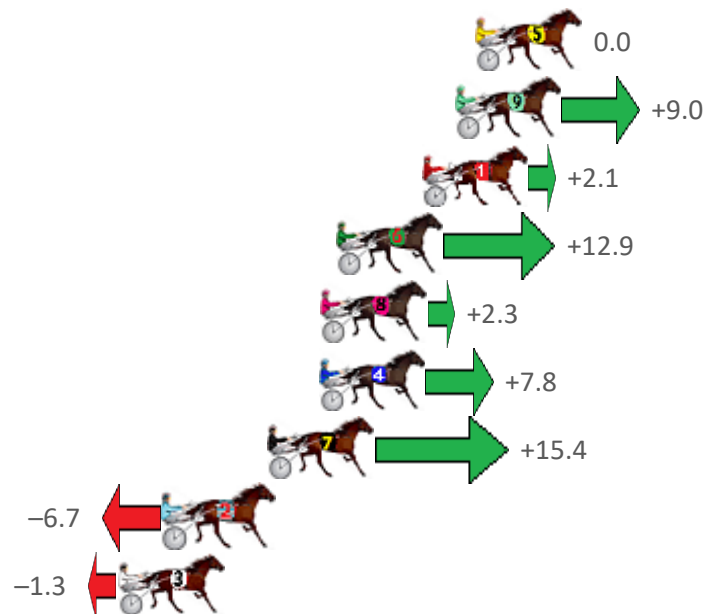

Albion Park Race 3 Distance 1660m

Friday, 12 August 2022

Gross Time: 1:57.80 MileRate: 1:54.20 LeadTime: 3.50s First Qtr: 26.60s Second Qtr: 30.70s Third Qtr: 28.20s Fourth Qtr: 28.80s

NoHorse	Plc	Margin	Time	800Time (W)	400 Time (W)
5 EH EF EL	1	0.0m	1:57.80	57.00s (0)	28.80s (0)
9 TEARAWAY DIAMOND	2	0.8m	1:57.86	56.36s (1)	28.24s (2)
1 JUMPING JOLT	3	2.1m	1:57.96	56.85s (0)	28.65s (0)
6 LETTERKENNY BOY	4	5.5m	1:58.22	56.09s (1)	27.89s (1)
8 HANDSOME HERO	5	6.1m	1:58.26	56.84s (0)	28.64s (0)
4 DIKERRY	6	6.2m	1:58.27	56.45s (1)	28.24s (1)
7 JUMPING JACK JIMMY	7	8.2m	1:58.42	55.91s (1)	27.77s (1)
2 TULHURST ACE	8	12.3m	1:58.73	57.47s (1)	29.34s (1)
3 LORIMER LADY	9	14.1m	1:58.87	57.09s (0)	28.81s (0)

Finish Position and metres gained from 800m

Sectionals
Powered
by

Home of PJ Harness Analyser

Want to know how successful PJ Harness Analyser is?
Click here for regular updates

www.pjdata.com.au admin@pjdata.com.au www.facebook.com/PJHarnessRacing