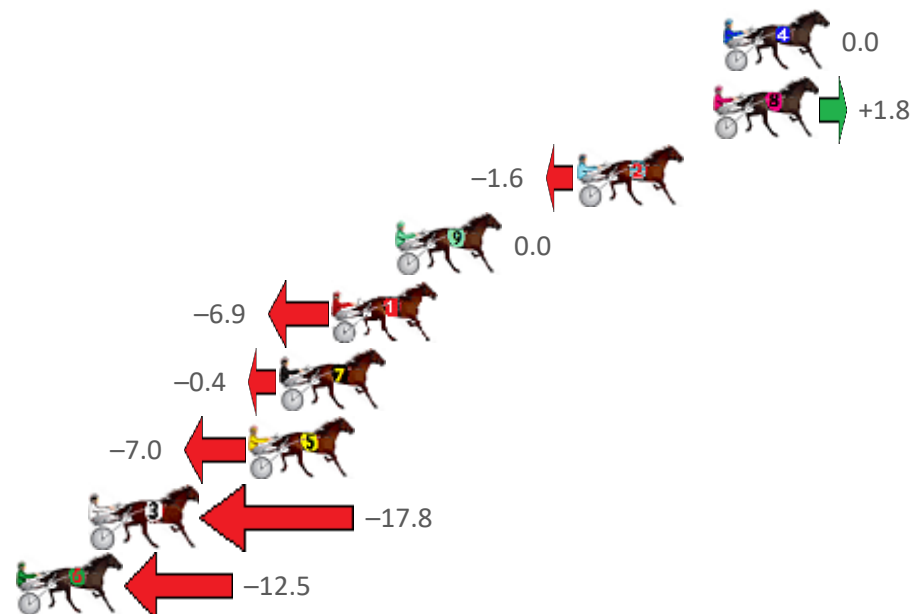

Albion Park Race 4 Distance 2138m

Friday, 12 August 2022

Gross Time: 2:36.60 MileRate: 1:57.90 LeadTime: 38.00s First Qtr: 31.50s Second Qtr: 30.30s Third Qtr: 28.50s Fourth Qtr: 28.30s

NoHorse	Plc	Margin	Time	800Time (W)	400 Time (W)
4 BONNIES DANCE	1	0.0m	2:36.60	56.80s (0)	28.30s (0)
8 MAGICAL MAYA	2	0.4m	2:36.63	56.67s (1)	28.23s (1)
2 BETTYS GOLD CLASS	3	5.8m	2:37.03	56.91s (0)	28.34s (0)
9 INDY JEWEL	4	13.0m	2:37.57	56.80s (0)	28.16s (0)
1 OUTER CHANGE	5	15.5m	2:37.75	57.29s (0)	28.63s (0)
7 WONDERWOMAN JUJO	6	17.6m	2:37.91	56.83s (0)	28.19s (0)
5 SHADYS COLLECT	7	18.8m	2:38.00	57.29s (1)	28.57s (2)
3 RAMBLING ON	8	25.0m	2:38.46	58.06s (1)	29.27s (1)
6 CANDYKANE	9	28.7m	2:38.73	57.68s (1)	28.88s (1)

Finish Position and metres gained from 800m

Sectionals
Powered
by

Home of PJ Harness Analyser

Want to know how successful PJ Harness Analyser is?
Click here for regular updates

www.pjdata.com.au admin@pjdata.com.au www.facebook.com/PJHarnessRacing