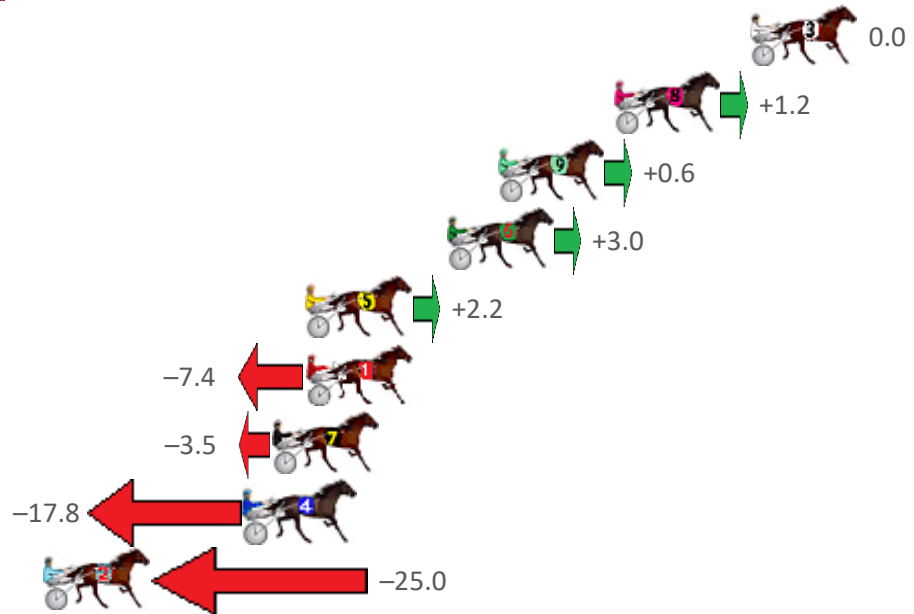

Redcliffe Race 9 Distance 1780m

Thursday, 4 August 2022

Gross Time: 2:08.60 MileRate: 1:56.30 LeadTime: 11.20s First Qtr: 30.00s Second Qtr: 30.70s Third Qtr: 27.90s Fourth Qtr: 28.80s

NoHorse	Plc	Margin	Time	800Time (W)	400 Time (W)
3 LANOCH BOY	1	0.0m	2:08.60	56.70s (0)	28.80s (0)
8 BRIDGE COIN	2	5.4m	2:09.01	56.62s (1)	28.38s (2)
9 DESPONDENT	3	10.0m	2:09.36	56.66s (1)	28.40s (2)
6 CHARM OFFENSIVE	4	12.0m	2:09.51	56.49s (1)	28.20s (1)
5 KATACHA MAN	5	17.6m	2:09.93	56.54s (1)	28.24s (1)
1 ADRENALINE RUSH	6	17.6m	2:09.93	57.22s (0)	28.84s (0)
7 IN CHEVRON WE TRUST	7	18.9m	2:10.03	56.95s (0)	28.59s (0)
4 OYSTER STRIDE	8	20.0m	2:10.11	57.95s (1)	29.57s (1)
2 MARIANNA BROMAC	9	30.8m	2:10.93	58.46s (0)	30.12s (0)

Finish Position and metres gained from 800m

Sectionals
Powered
by

Home of PJ Harness Analyser

Want to know how successful PJ Harness Analyser is?
Click here for regular updates

www.pjdata.com.au admin@pjdata.com.au www.facebook.com/PJHarnessRacing

The Racing Queensland Board (trading as Racing Queensland) and provider are not responsible for the completeness or accuracy of any of the information contained herein, and makes no representations about its suitability for any purpose.