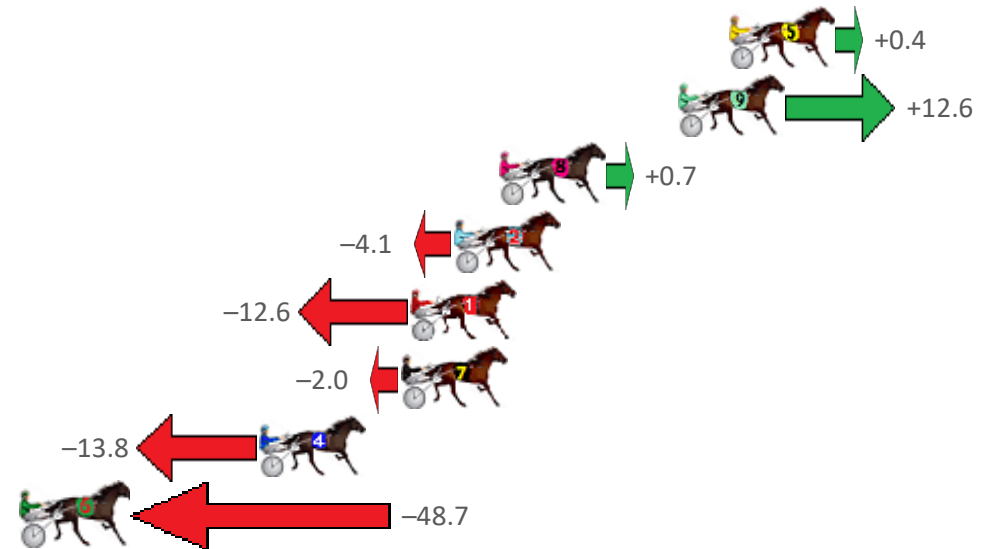

Redcliffe Race 7 Distance 1780m

Thursday, 4 August 2022

Gross Time: 2:08.60 MileRate: 1:56.30 LeadTime: 11.30s First Qtr: 30.50s Second Qtr: 30.30s Third Qtr: 27.80s Fourth Qtr: 28.70s

NoHorse	Plc	Margin	Time	800Time (W)	400 Time (W)
5 ISOLATION	1	0.0m	2:08.60	56.47s (0)	28.70s (0)
9 KANYE CRUSADER	2	2.0m	2:08.75	55.62s (1)	27.70s (2)
8 FIRE AND ICE	3	9.1m	2:09.29	56.45s (1)	28.54s (2)
2 ETERNAL GOLD	4	10.9m	2:09.42	56.79s (0)	29.08s (0)
1 ALTANA BLUE	5	12.6m	2:09.55	57.38s (1)	29.38s (1)
7 SAILALONG SINBAD	6	13.0m	2:09.58	56.64s (0)	28.79s (0)
4 ASHLEE NITRO	7	18.6m	2:10.00	57.47s (1)	29.40s (1)
6 YARRAMAN ROCKY	8	71.1m	2:13.96	59.92s (0)	30.56s (0)

Finish Position and metres gained from 800m

Sectionals
Powered
by

Home of PJ Harness Analyser

Want to know how successful PJ Harness Analyser is?
Click here for regular updates

www.pjdata.com.au admin@pjdata.com.au www.facebook.com/PJHarnessRacing