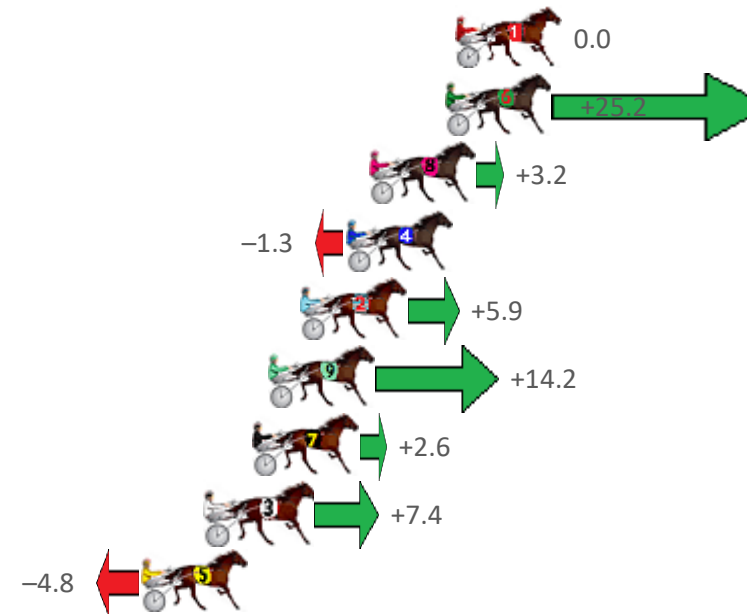

Redcliffe Race 6 Distance 1780m

Thursday, 4 August 2022

Gross Time: 2:11.10 MileRate: 1:58.50 LeadTime: 11.00s First Qtr: 29.60s Second Qtr: 31.60s Third Qtr: 29.60s Fourth Qtr: 29.30s

NoHorse	Plc	Margin	Time	800Time (W)	400 Time (W)
1 MISS PAU	1	0.0m	2:11.10	58.90s (0)	29.30s (0)
6 VOODOO FELLA	2	0.4m	2:11.13	57.06s (1)	28.62s (2)
8 KEAYANG TARA	3	3.4m	2:11.36	58.67s (0)	29.21s (0)
4 THE MAHARANI	4	4.3m	2:11.43	59.00s (1)	29.38s (1)
2 CHARLEVOIX	5	6.1m	2:11.57	58.47s (1)	29.21s (1)
9 COPY WRITER	6	7.4m	2:11.67	57.86s (1)	28.80s (2)
7 MAFFIOSO GIRL	7	8.0m	2:11.71	58.71s (0)	29.21s (0)
3 FEARLESS FAITH	8	9.8m	2:11.85	58.36s (1)	29.10s (1)
5 SWEET LOMBO	9	12.4m	2:12.05	59.25s (1)	29.80s (2)

Finish Position and metres gained from 800m

Sectionals
Powered
by

Home of PJ Harness Analyser

Want to know how successful PJ Harness Analyser is?
Click here for regular updates

www.pjdata.com.au admin@pjdata.com.au www.facebook.com/PJHarnessRacing

The Racing Queensland Board (trading as Racing Queensland) and provider are not responsible for the completeness or accuracy of any of the information contained herein, and makes no representations about its suitability for any purpose.