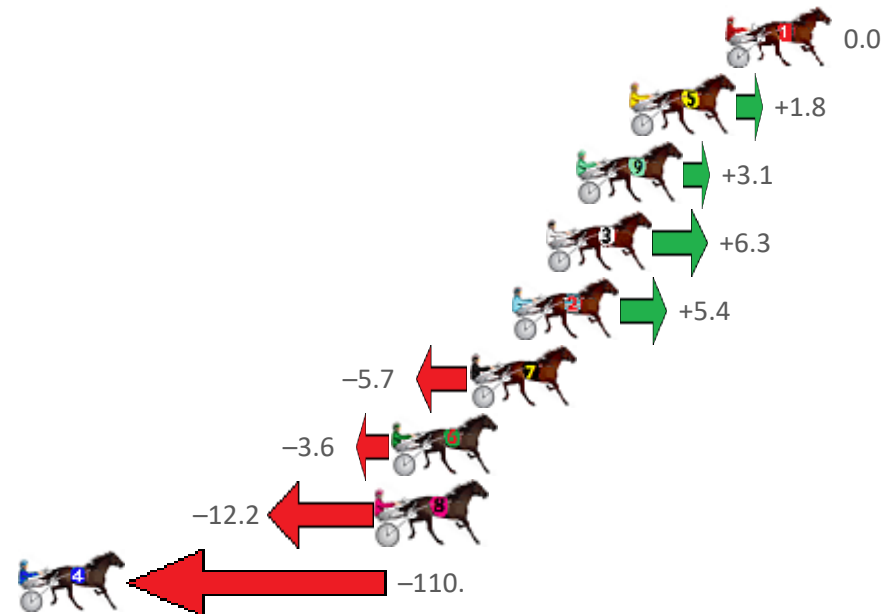

Redcliffe Race 10 Distance 1780m

Thursday, 4 August 2022

Gross Time: 2:09.30 MileRate: 1:56.90 LeadTime: 11.30s First Qtr: 29.30s Second Qtr: 30.20s Third Qtr: 28.70s Fourth Qtr: 29.80s

NoHorse	Plc	Margin	Time	800Time (W)	400 Time (W)
1 DOCTA FEELGOOD	1	0.0m	2:09.30	58.50s (0)	29.80s (0)
5 JUST JOSHIN	2	3.8m	2:09.60	58.37s (1)	29.15s (1)
9 WHAT A JOLT	3	5.9m	2:09.76	58.27s (0)	29.20s (0)
3 FLO RYDA	4	7.1m	2:09.85	58.04s (0)	29.26s (2)
2 TUNGSTEN TERROR	5	8.4m	2:09.96	58.11s (1)	30.35s (1)
7 WOODLEA DIEGO	6	10.1m	2:10.09	58.91s (0)	30.18s (0)
6 SPORT MENTAL	7	13.2m	2:10.33	58.76s (1)	30.17s (2)
8 HE SAID SHE SAID	8	13.8m	2:10.38	59.39s (1)	30.23s (1)
4 JACKS N JAZZ	9	360.5m	2:37.45	66.54s (0)	34.28s (0)

Finish Position and metres gained from 800m

Sectionals
Powered
by

Home of PJ Harness Analyser

Want to know how successful PJ Harness Analyser is?
Click here for regular updates

www.pjdata.com.au admin@pjdata.com.au www.facebook.com/PJHarnessRacing

The Racing Queensland Board (trading as Racing Queensland) and provider are not responsible for the completeness or accuracy of any of the information contained herein, and makes no representations about its suitability for any purpose.