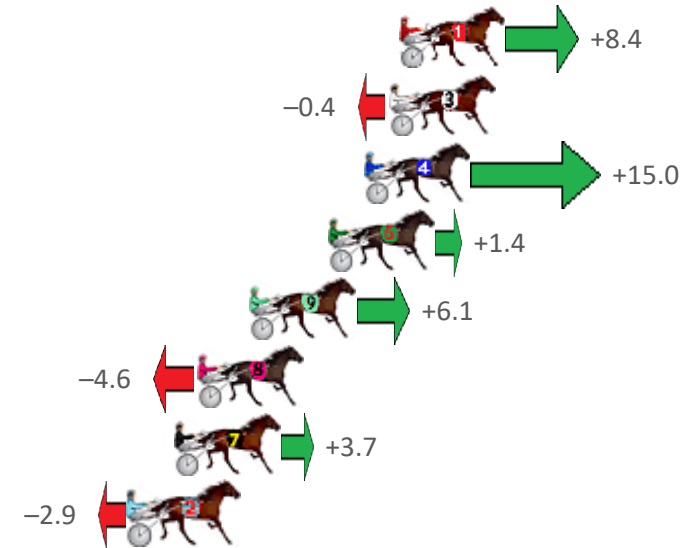

Redcliffe Race 3 Distance 1780m

Thursday, 4 August 2022

Gross Time: 2:11.50 MileRate: 1:58.90 LeadTime: 11.00s First Qtr: 29.50s Second Qtr: 30.60s Third Qtr: 29.30s Fourth Qtr: 31.10s

NoHorse	Plc	Margin	Time	800Time (W)	400 Time (W)
1 BELLA GODIVA	1	0.0m	2:11.50	59.77s (0)	30.45s (0)
3 TRIOLI	2	0.4m	2:11.53	60.43s (0)	31.13s (0)
4 AROONA	3	1.4m	2:11.61	59.27s (1)	30.03s (1)
6 ROCCO VARIETY	4	2.8m	2:11.73	60.29s (0)	30.99s (0)
9 MAJOR GRANDEUR	5	5.9m	2:11.98	59.94s (1)	30.77s (2)
8 CLARES FOOL	6	8.0m	2:12.15	60.75s (1)	31.42s (1)
7 FORTYFIVE ROCK	7	8.9m	2:12.22	60.12s (0)	30.81s (0)
2 SHAKATIE	8	10.7m	2:12.37	60.62s (1)	31.26s (1)

Finish Position and metres gained from 800m

Sectionals
Powered
by

Home of PJ Harness Analyser

Want to know how successful PJ Harness Analyser is?
Click here for regular updates

www.pjdata.com.au admin@pjdata.com.au www.facebook.com/PJHarnessRacing