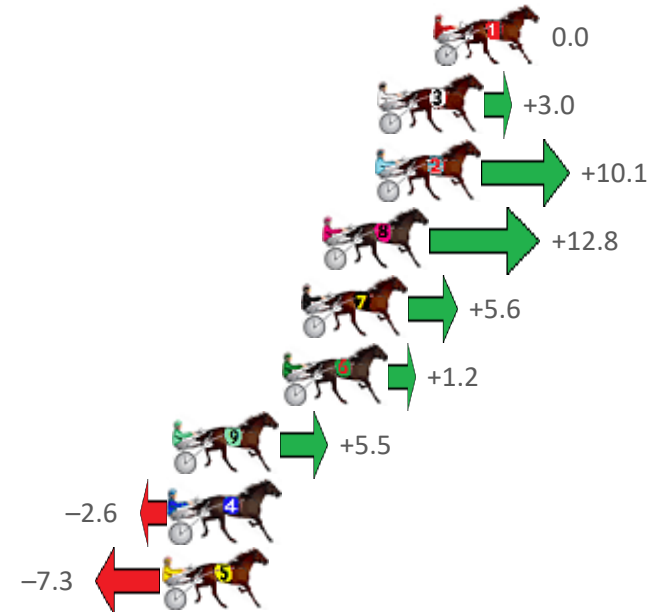

Redcliffe Race 5 Distance 2040m

Thursday, 4 August 2022

Gross Time: 2:31.80 MileRate: 1:59.80 LeadTime: 30.80s First Qtr: 31.30s Second Qtr: 30.00s Third Qtr: 29.00s Fourth Qtr: 30.70s

NoHorse	Plc	Margin	Time	800Time (W)	400 Time (W)
1 HEAVENLY WISDOM	1	0.0m	2:31.80	59.70s (0)	30.70s (0)
3 JANG PEL	2	2.2m	2:31.98	59.48s (0)	30.55s (0)
2 MISTER WOODPORT	3	2.3m	2:31.98	58.95s (1)	29.96s (3)
8 LADY ALLEGRA	4	4.4m	2:32.15	58.75s (1)	30.14s (1)
7 STUDLEIGH WILL	5	5.2m	2:32.22	59.28s (0)	30.21s (0)
6 TRACER BULLET	6	6.0m	2:32.28	59.61s (2)	30.53s (2)
9 GULMARG	7	10.3m	2:32.63	59.29s (0)	30.22s (0)
4 MY SECRET BEACH	8	10.4m	2:32.64	59.89s (1)	30.93s (1)
5 PRECIOUS CULLEN	9	10.7m	2:32.66	60.24s (1)	31.30s (1)

Finish Position and metres gained from 800m

Sectionals
Powered
by

Home of PJ Harness Analyser

Want to know how successful PJ Harness Analyser is?
Click here for regular updates

www.pjdata.com.au admin@pjdata.com.au www.facebook.com/PJHarnessRacing

The Racing Queensland Board (trading as Racing Queensland) and provider are not responsible for the completeness or accuracy of any of the information contained herein, and makes no representations about its suitability for any purpose.