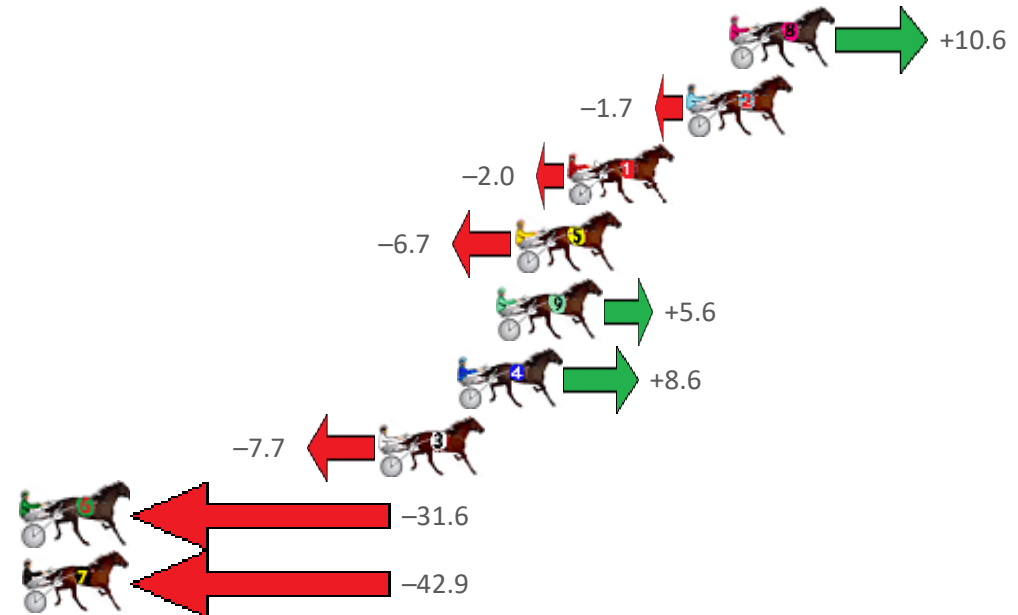

Redcliffe Race 4 Distance 2040m

Thursday, 4 August 2022

Gross Time: 2:32.30 MileRate: 2:00.20 LeadTime: 32.70s First Qtr: 30.70s Second Qtr: 31.20s Third Qtr: 29.10s Fourth Qtr: 28.60s

NoHorse	Plc	Margin	Time	800Time (W)	400 Time (W)
8 JOEY LINCOLN	1	0.0m	2:32.30	56.94s (1)	27.83s (2)
2 DIEGO DELGADO	2	1.7m	2:32.43	57.82s (0)	28.72s (0)
1 EAGLES RESPONSE	3	6.4m	2:32.78	57.84s (0)	28.66s (0)
5 PRINCE JOY	4	8.5m	2:32.94	58.18s (1)	28.99s (1)
9 ROCKNROLL DA GAMA	5	9.2m	2:32.99	57.30s (1)	29.01s (2)
4 CALL ME TRISH	6	10.8m	2:33.11	57.08s (1)	28.19s (2)
3 MY ULTIMATE LOUIE	7	13.9m	2:33.34	58.25s (1)	28.81s (1)
6 ZACHAROONI	8	44.8m	2:35.66	59.97s (0)	30.62s (1)
7 SARIE MARAIS	9	51.9m	2:36.20	60.78s (0)	31.15s (0)

Finish Position and metres gained from 800m

Sectionals
Powered
by

Home of PJ Harness Analyser

Want to know how successful PJ Harness Analyser is?
Click here for regular updates

www.pjdata.com.au admin@pjdata.com.au www.facebook.com/PJHarnessRacing

The Racing Queensland Board (trading as Racing Queensland) and provider are not responsible for the completeness or accuracy of any of the information contained herein, and makes no representations about its suitability for any purpose.