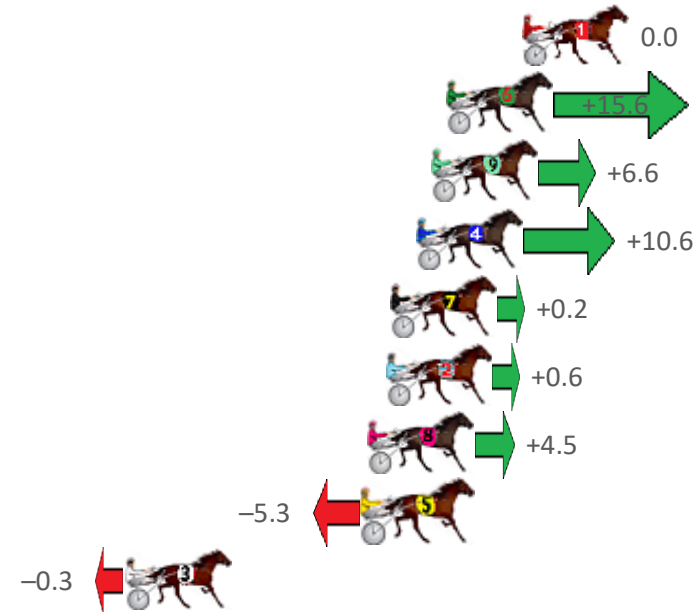

Redcliffe Race 8 Distance 1780m

Thursday, 4 August 2022

Gross Time: 2:11.10 MileRate: 1:58.50 LeadTime: 11.30s First Qtr: 30.70s Second Qtr: 30.50s Third Qtr: 28.90s Fourth Qtr: 29.70s

NoHorse	Plc	Margin	Time	800Time (W)	400 Time (W)
1 UHURA	1	0.0m	2:11.10	58.60s (0)	29.70s (0)
6 MISSTREPO	2	3.0m	2:11.33	57.46s (2)	29.18s (2)
9 JOHNROD	3	3.6m	2:11.38	58.12s (0)	29.29s (0)
4 FAIREACHDAINN	4	4.2m	2:11.43	57.83s (0)	29.02s (0)
7 CUPCAKESNWHIPCREA	5	5.2m	2:11.50	58.59s (0)	29.73s (0)
2 BART MAGUIRE	6	5.4m	2:11.52	58.56s (1)	29.66s (1)
8 MONTEREY JACK	7	6.1m	2:11.57	58.27s (1)	29.40s (1)
5 TALKERUP	8	6.3m	2:11.59	58.99s (1)	30.08s (1)
3 SUGARKANE	9	15.7m	2:12.32	58.62s (1)	29.78s (1)

Finish Position and metres gained from 800m

Sectionals
Powered
by

Home of PJ Harness Analyser

Want to know how successful PJ Harness Analyser is?
Click here for regular updates

www.pjdata.com.au admin@pjdata.com.au www.facebook.com/PJHarnessRacing