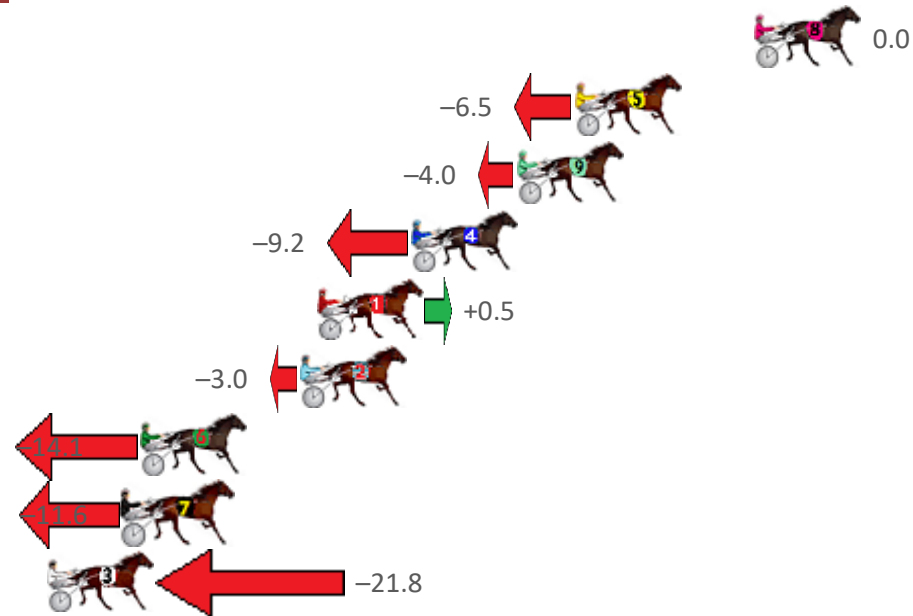

Redcliffe Race 1 Distance 1780m

Thursday, 4 August 2022

Gross Time: 2:16.50 MileRate: 2:03.40 LeadTime: 12.10s First Qtr: 32.60s Second Qtr: 32.80s Third Qtr: 30.00s Fourth Qtr: 29.00s

NoHorse	Plc	Margin	Time	800Time (W)	400 Time (W)
8 THE REAL VANESSA	1	0.0m	2:16.50	59.00s (0)	29.00s (0)
5 TELL ME THIS	2	7.1m	2:17.04	59.48s (1)	29.40s (1)
9 RAINBOW CLASSIC	3	9.4m	2:17.22	59.29s (1)	29.22s (1)
4 MAGIC NITRO	4	13.6m	2:17.53	59.67s (0)	29.62s (0)
1 RONS REACTION	5	17.3m	2:17.82	58.96s (0)	28.73s (1)
2 FILLY THIRTEEN	6	18.0m	2:17.87	59.22s (1)	29.09s (1)
6 CEE SIXTY THREE	7	24.3m	2:18.35	60.03s (1)	29.86s (1)
7 SABOTAGE	8	25.0m	2:18.40	59.85s (0)	29.68s (0)
3 ONLY CHANGE	9	31.0m	2:18.86	60.60s (0)	30.49s (0)

Finish Position and metres gained from 800m

Sectionals
Powered
by

Home of PJ Harness Analyser

Want to know how successful PJ Harness Analyser is?
Click here for regular updates

www.pjdata.com.au admin@pjdata.com.au www.facebook.com/PJHarnessRacing