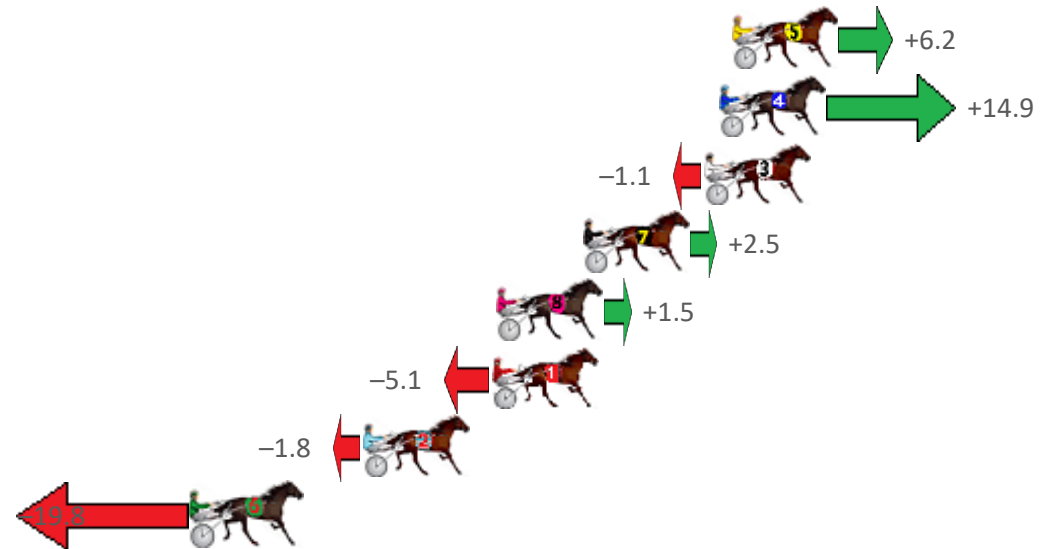

Redcliffe Race 2 Distance 1780m

Thursday, 4 August 2022

Gross Time: 2:10.40 MileRate: 1:57.90 LeadTime: 11.20s First Qtr: 29.90s Second Qtr: 31.40s Third Qtr: 29.00s Fourth Qtr: 28.90s

NoHorse	Plc	Margin	Time	800Time (W)	400 Time (W)
5 MAGICAL MAYA	1	0.0m	2:10.40	57.45s (1)	28.44s (1)
4 ROCK IT BABY	2	0.5m	2:10.44	56.83s (1)	27.94s (2)
3 MASTER CHARLES	3	1.1m	2:10.48	57.98s (0)	28.98s (0)
7 STUDLEIGH MARK	4	5.9m	2:10.85	57.72s (0)	28.62s (0)
8 THE POOBAH	5	9.3m	2:11.11	57.79s (1)	28.76s (1)
1 RAMBLING ON	6	9.5m	2:11.12	58.27s (0)	29.21s (0)
2 MELTON INSULTED	7	14.6m	2:11.51	58.03s (0)	28.81s (0)
6 MAJOR MISCHIEF	8	21.4m	2:12.02	59.33s (1)	30.28s (1)

Finish Position and metres gained from 800m

Sectionals
Powered
by

Home of PJ Harness Analyser

Want to know how successful PJ Harness Analyser is?
Click here for regular updates

www.pjdata.com.au admin@pjdata.com.au www.facebook.com/PJHarnessRacing

The Racing Queensland Board (trading as Racing Queensland) and provider are not responsible for the completeness or accuracy of any of the information contained herein, and makes no representations about its suitability for any purpose.