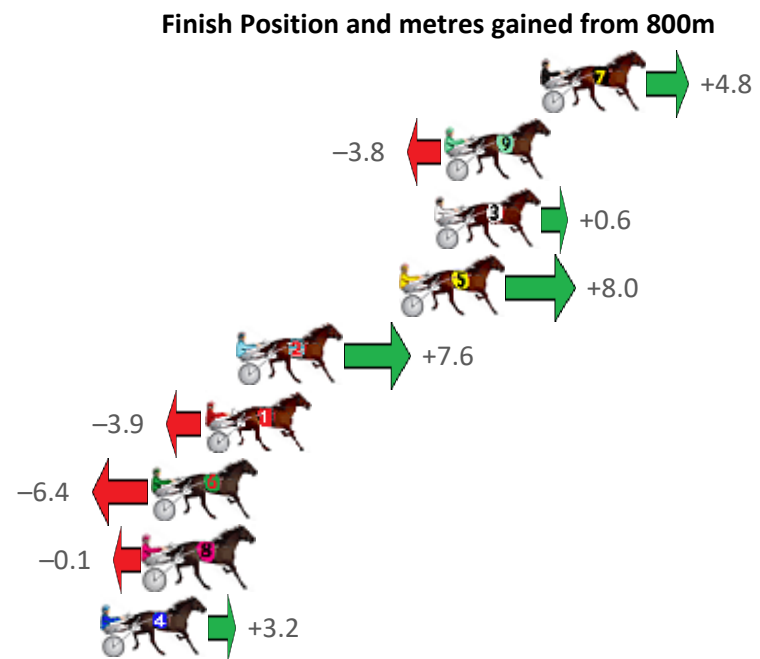

Albion Park Race 3 Distance 1660m

Friday, 29 July 2022

Gross Time: 1:56.10 MileRate: 1:52.60 LeadTime: 3.40s First Qtr: 27.00s Second Qtr: 29.10s Third Qtr: 27.80s Fourth Qtr: 28.80s

NoHorse	Plc	Margin	Time	800Time (W)	400 Time (W)
7 TEDDY DISCO	1	0.0m	1:56.10	56.26s (1)	28.53s (1)
9 GENERAL MONTANA	2	3.8m	1:56.39	56.87s (0)	29.07s (0)
3 MISTER DIAMOND	3	4.2m	1:56.42	56.56s (0)	28.79s (0)
5 WEEWAH	4	5.6m	1:56.52	56.04s (1)	28.20s (0)
2 SWAYZEE	5	12.0m	1:57.01	56.07s (1)	28.47s (1)
1 DESPONDENT	6	13.3m	1:57.11	56.87s (0)	29.05s (0)
6 FLYING ART	7	15.4m	1:57.26	57.05s (1)	29.14s (1)
8 BLUE IVY	8	15.7m	1:57.29	56.61s (0)	28.59s (0)
4 WHAT A JOLT	9	17.4m	1:57.42	56.37s (0)	28.37s (0)

Sectionals
Powered
by

Home of PJ Harness Analyser

Want to know how successful PJ Harness Analyser is?
Click here for regular updates

www.pjdata.com.au admin@pjdata.com.au www.facebook.com/PJHarnessRacing

The Racing Queensland Board (trading as Racing Queensland) and provider are not responsible for the completeness or accuracy of any of the information contained herein, and makes no representations about its suitability for any purpose.