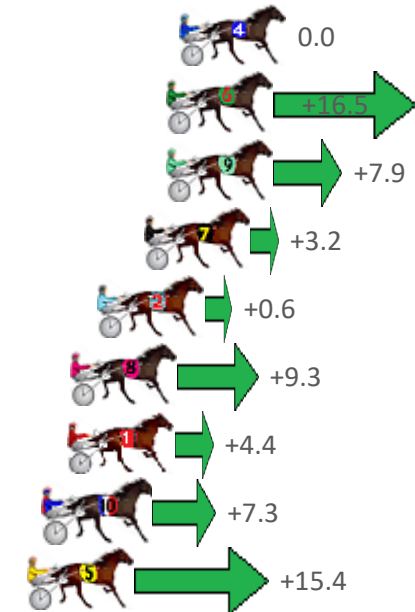

Albion Park Race 8 Distance 1660m

Friday, 29 July 2022

Gross Time: 2:01.50 MileRate: 1:57.80 LeadTime: 3.60s First Qtr: 27.90s Second Qtr: 31.20s Third Qtr: 29.30s Fourth Qtr: 29.50s

NoHorse	Plc	Margin	Time	800Time (W)	400 Time (W)
4 JACOBS THUNDER	1	0.0m	2:01.50	58.80s (0)	29.50s (0)
6 LANCELOT BROMAC	2	0.5m	2:01.54	57.59s (1)	28.44s (2)
9 FOR NO REASON	3	0.5m	2:01.54	58.22s (1)	29.14s (2)
7 WONDERWOMAN JUJO	4	1.4m	2:01.61	58.57s (0)	29.27s (0)
2 JANG PEL	5	3.2m	2:01.75	58.76s (1)	29.49s (1)
8 MY ULTIMATE LOUIE	6	4.3m	2:01.83	58.12s (0)	29.17s (1)
1 HIT THE TRACK	7	4.4m	2:01.84	58.48s (0)	29.16s (0)
10 GLITTER STRIP	8	5.3m	2:01.91	58.27s (1)	29.11s (2)
5 ARCHILLES	9	6.0m	2:01.96	57.67s (1)	28.72s (1)

Finish Position and metres gained from 800m

Sectionals
Powered
by

Home of PJ Harness Analyser

Want to know how successful PJ Harness Analyser is?
Click here for regular updates

www.pjdata.com.au admin@pjdata.com.au www.facebook.com/PJHarnessRacing