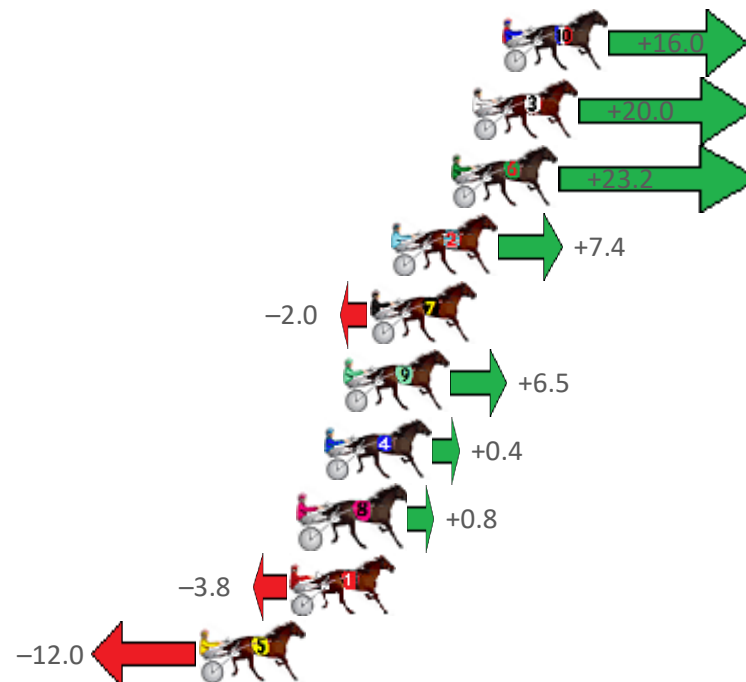

Albion Park Race 1 Distance 1660m

Friday, 29 July 2022

Gross Time: 2:00.30 MileRate: 1:56.70 LeadTime: 3.40s First Qtr: 28.10s Second Qtr: 31.90s Third Qtr: 28.70s Fourth Qtr: 28.20s

NoHorse	Plc	Margin	Time	800Time (W)	400 Time (W)
10 BOMB SUIT	1	0.0m	2:00.30	55.77s (1)	27.32s (2)
3 PEPPA BLISS	2	1.2m	2:00.39	55.49s (1)	28.06s (1)
6 WHATA ROLLER	3	2.0m	2:00.45	55.26s (1)	27.33s (1)
2 ADRENALINE RUSH	4	4.4m	2:00.63	56.38s (1)	27.92s (2)
7 ONLY ONCE BITTEN	5	5.2m	2:00.69	57.04s (1)	28.56s (0)
9 JACCKA WALLY	6	6.3m	2:00.77	56.44s (0)	27.32s (1)
4 ONE LAST ROLL	7	7.0m	2:00.82	56.87s (1)	28.03s (1)
8 HE SAID SHE SAID	8	8.0m	2:00.89	56.84s (0)	27.78s (0)
1 DANCINTOTHEBEAT	9	8.4m	2:00.92	57.17s (0)	28.14s (0)
5 IMA BIRUBI BOY	10	12.0m	2:01.19	57.75s (0)	28.72s (0)

Finish Position and metres gained from 800m

Sectionals
Powered
by

Home of PJ Harness Analyser

Want to know how successful PJ Harness Analyser is?
Click here for regular updates

www.pjdata.com.au admin@pjdata.com.au www.facebook.com/PJHarnessRacing