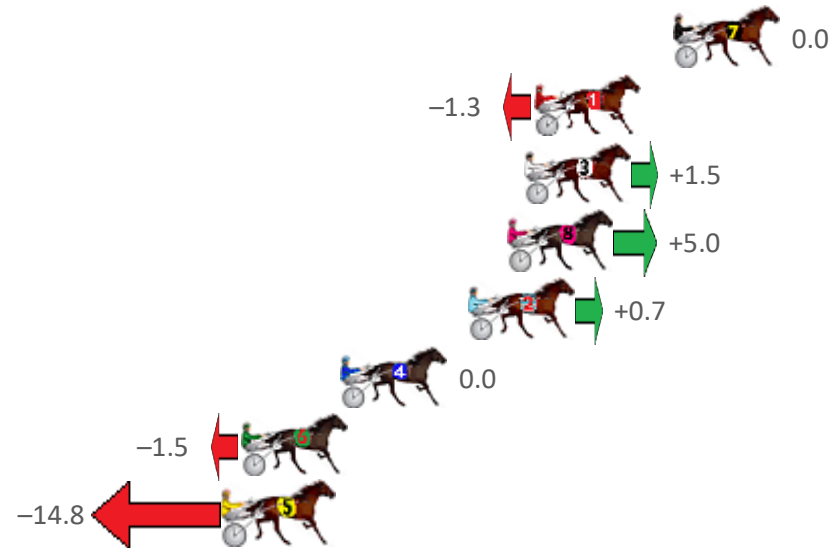

Albion Park Race 4 Distance 1660m

Friday, 29 July 2022

Gross Time: 1:58.50 MileRate: 1:54.80 LeadTime: 3.40s First Qtr: 27.70s Second Qtr: 30.90s Third Qtr: 28.70s Fourth Qtr: 27.80s

No	Horse	Plc	Margin	Time	800Time (W)	400 Time (W)
7	EL AGUILA	1	0.0m	1:58.50	56.50s (0)	27.80s (0)
1	EH EF EL	2	5.5m	1:58.90	56.59s (0)	27.88s (0)
3	DIKERRY	3	5.9m	1:58.93	56.39s (1)	27.77s (1)
8	HANDSOME HERO	4	6.6m	1:58.98	56.15s (1)	27.59s (2)
2	ARTHUR LOWE	5	8.1m	1:59.09	56.45s (0)	27.72s (0)
4	JUMPING JOLT	6	13.2m	1:59.47	56.50s (0)	27.79s (1)
6	LETTERKENNY BOY	7	17.1m	1:59.75	56.61s (1)	28.01s (2)
5	TULHURST ACE	8	17.8m	1:59.80	57.54s (1)	29.00s (1)

Finish Position and metres gained from 800m

Sectionals
Powered
by

Home of PJ Harness Analyser

Want to know how successful PJ Harness Analyser is?
Click here for regular updates

www.pjdata.com.au admin@pjdata.com.au www.facebook.com/PJHarnessRacing

The Racing Queensland Board (trading as Racing Queensland) and provider are not responsible for the completeness or accuracy of any of the information contained herein, and makes no representations about its suitability for any purpose.