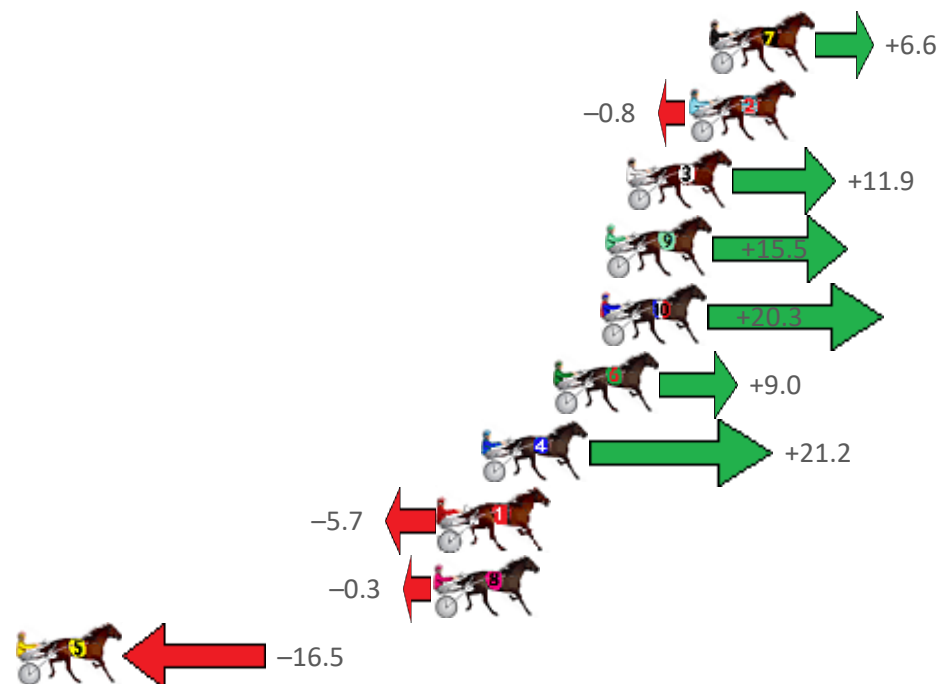

Albion Park Race 2 Distance 1660m

Friday, 29 July 2022

Gross Time: 1:58.10 MileRate: 1:54.50 LeadTime: 3.40s First Qtr: 27.40s Second Qtr: 29.70s Third Qtr: 28.40s Fourth Qtr: 29.20s

NoHorse	Plc	Margin	Time	800Time (W)	400 Time (W)
7 UPTOWN BEACHGIRL	1	0.0m	1:58.10	57.13s (1)	28.95s (1)
2 ARTISTIC SAINT	2	0.8m	1:58.16	57.66s (0)	29.26s (0)
3 LITTLELIONELJAMES	3	3.3m	1:58.35	56.75s (1)	28.50s (1)
9 SAILALONG SINBAD	4	4.1m	1:58.41	56.49s (1)	28.89s (1)
10 FLO RYDA	5	4.3m	1:58.43	56.15s (1)	27.81s (1)
6 IL MAXIMUS	6	6.2m	1:58.57	56.96s (0)	28.40s (0)
4 UHURA	7	9.0m	1:58.79	56.08s (1)	28.34s (2)
1 ROSES ARE SWEET	8	10.7m	1:58.92	58.01s (0)	29.56s (0)
8 ETERNAL GOLD	9	10.9m	1:58.93	57.62s (0)	29.08s (0)
5 MISTER HART	10	27.5m	2:00.21	58.78s (1)	29.88s (1)

Finish Position and metres gained from 800m

Sectionals
Powered
by

Home of PJ Harness Analyser

Want to know how successful PJ Harness Analyser is?
Click here for regular updates

www.pjdata.com.au admin@pjdata.com.au www.facebook.com/PJHarnessRacing

The Racing Queensland Board (trading as Racing Queensland) and provider are not responsible for the completeness or accuracy of any of the information contained herein, and makes no representations about its suitability for any purpose.