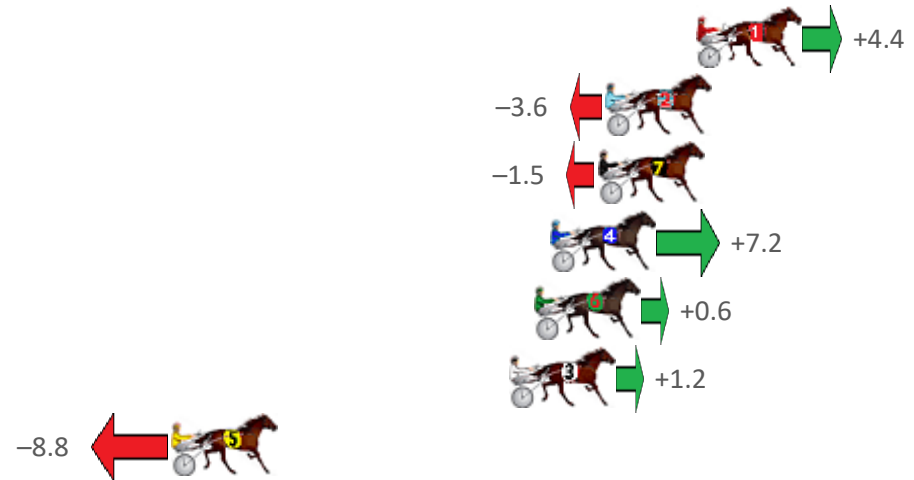

Albion Park Race 6 Distance 2138m

Friday, 29 July 2022

Gross Time: 2:35.10 MileRate: 1:56.80 LeadTime: 37.90s First Qtr: 30.60s Second Qtr: 30.20s Third Qtr: 28.20s Fourth Qtr: 28.20s

No	Horse	Plc	Margin	Time	800Time (W)	400 Time (W)
1	ONE BIG SHEW	1	0.0m	2:35.10	56.09s (0)	27.91s (0)
2	PERFECT CUT	2	3.6m	2:35.37	56.65s (0)	28.45s (0)
7	ROCKS OR DIAMONDS	3	3.9m	2:35.39	56.51s (1)	28.31s (1)
4	CLOUD NINE	4	5.8m	2:35.53	55.90s (0)	27.70s (0)
6	GLENEAGLE WARRIOR	5	6.4m	2:35.57	56.36s (1)	28.19s (1)
3	FIRST STRING	6	7.4m	2:35.65	56.32s (0)	28.12s (0)
5	ROCKASAKI	7	20.8m	2:36.64	57.02s (1)	28.82s (1)

Finish Position and metres gained from 800m

Sectionals
Powered
by

Home of PJ Harness Analyser

Want to know how successful PJ Harness Analyser is?
Click here for regular updates

www.pjdata.com.au admin@pjdata.com.au www.facebook.com/PJHarnessRacing

The Racing Queensland Board (trading as Racing Queensland) and provider are not responsible for the completeness or accuracy of any of the information contained herein, and makes no representations about its suitability for any purpose.