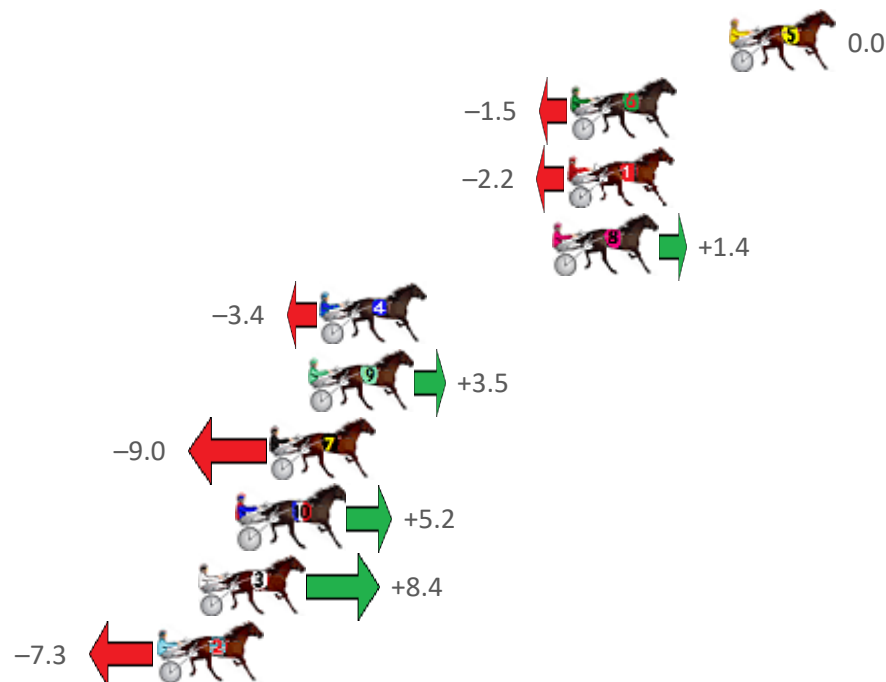

Albion Park Race 5 Distance 1660m

Friday, 29 July 2022

Gross Time: 2:00.00 MileRate: 1:56.40 LeadTime: 3.40s First Qtr: 28.60s Second Qtr: 31.20s Third Qtr: 28.50s Fourth Qtr: 28.30s

No	Horse	Plc	Margin	Time	800Time (W)	400 Time (W)
5	PEBBLE SANDS	1	0.0m	2:00.00	56.80s (0)	28.30s (0)
6	TORQUE TOTHE MUSIC	2	6.3m	2:00.47	56.91s (1)	28.57s (1)
1	GRIGORA	3	6.4m	2:00.48	56.96s (0)	28.43s (0)
8	CHARLEVOIX	4	7.0m	2:00.52	56.70s (0)	28.09s (0)
4	WILLIEWA LIGHTNING	5	16.2m	2:01.20	57.04s (0)	28.34s (0)
9	TRACER BULLET	6	16.7m	2:01.24	56.55s (1)	28.49s (2)
7	ZACHAROONI	7	18.2m	2:01.35	57.44s (1)	29.05s (1)
10	WARRAWEE FLYER	8	19.4m	2:01.44	56.43s (1)	28.47s (1)
3	TELL ME THIS	9	21.0m	2:01.56	56.21s (1)	28.33s (0)
2	GULMARG	10	22.7m	2:01.69	57.32s (1)	29.00s (1)

Finish Position and metres gained from 800m

Sectionals
Powered
by

Home of PJ Harness Analyser

Want to know how successful PJ Harness Analyser is?
Click here for regular updates

www.pjdata.com.au admin@pjdata.com.au www.facebook.com/PJHarnessRacing

The Racing Queensland Board (trading as Racing Queensland) and provider are not responsible for the completeness or accuracy of any of the information contained herein, and makes no representations about its suitability for any purpose.