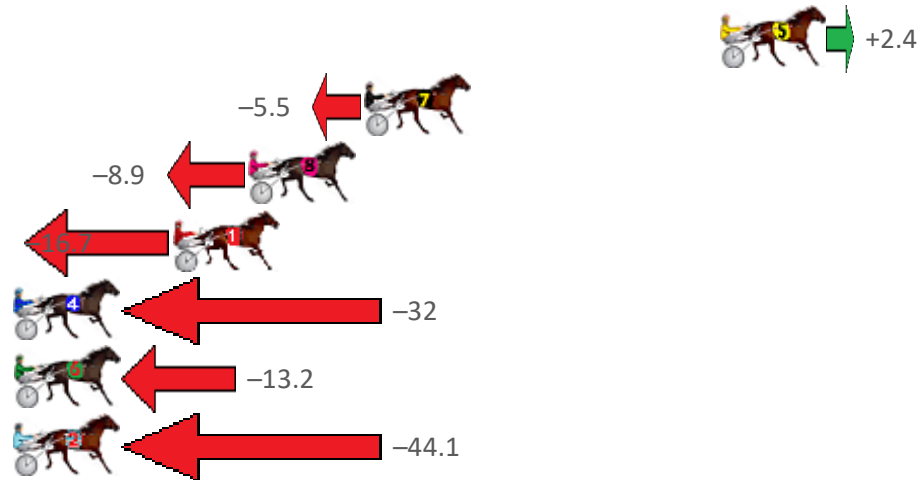

Albion Park Race 9 Distance 2138m

Friday, 29 July 2022

Gross Time: 2:41.80 MileRate: 2:01.20 LeadTime: 42.40s First Qtr: 30.90s Second Qtr: 30.20s Third Qtr: 28.80s Fourth Qtr: 29.50s

NoHorse	Plc	Margin	Time	800Time (W)	400 Time (W)
5 FATHER CHRISTMAS	1	0.0m	2:41.80	58.13s (1)	29.50s (0)
7 MILLY AN EYRE	2	14.1m	2:42.89	58.70s (1)	30.04s (1)
8 IM THE COMMANDO	3	18.7m	2:43.25	58.94s (0)	30.04s (1)
1 THE NIGHT KING	4	21.7m	2:43.48	59.51s (0)	30.20s (0)
4 IMA CALVERT ROSE	5	31.2m	2:44.21	60.56s (0)	31.26s (0)
6 RIGONDEAUX	6	38.4m	2:44.77	59.26s (0)	29.95s (0)
2 PARIS KAY	7	94.1m	2:49.08	61.50s (0)	31.63s (0)

Finish Position and metres gained from 800m

Sectionals
Powered
by

Home of PJ Harness Analyser

Want to know how successful PJ Harness Analyser is?
Click here for regular updates

www.pjdata.com.au admin@pjdata.com.au www.facebook.com/PJHarnessRacing

The Racing Queensland Board (trading as Racing Queensland) and provider are not responsible for the completeness or accuracy of any of the information contained herein, and makes no representations about its suitability for any purpose.