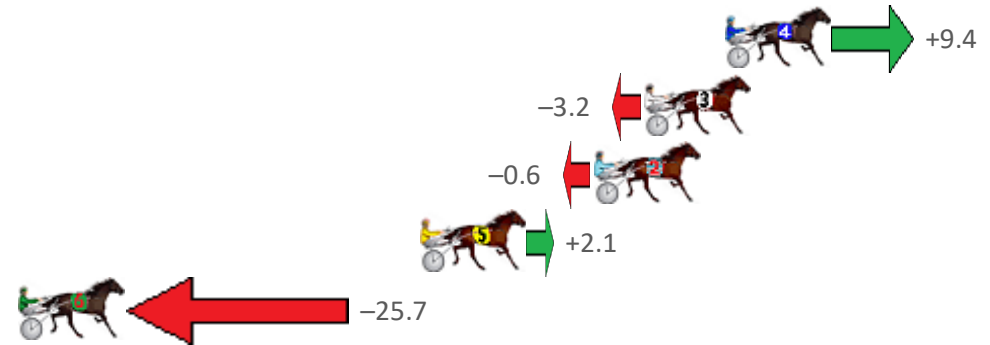

Albion Park Race 7 Distance 1660m

Friday, 29 July 2022

Gross Time: 2:01.40 MileRate: 1:57.70 LeadTime: 3.70s First Qtr: 29.90s Second Qtr: 32.00s Third Qtr: 28.60s Fourth Qtr: 27.20s

NoHorse	Plc	Margin	Time	800Time (W)	400 Time (W)
4 FRANKIE FEROCIOUS	1	0.0m	2:01.40	55.15s (0)	27.20s (1)
3 JILLIBY TYPHOON	2	3.2m	2:01.63	56.02s (0)	27.39s (0)
2 SAN MAREA	3	5.2m	2:01.77	55.84s (0)	27.17s (0)
5 MISTER DOMINGO	4	12.1m	2:02.27	55.65s (0)	27.60s (1)
6 BETTORS MOON	5	44.7m	2:04.60	57.58s (0)	28.75s (0)

Finish Position and metres gained from 800m

Sectionals
Powered
by

Home of PJ Harness Analyser

Want to know how successful PJ Harness Analyser is?
Click here for regular updates

www.pjdata.com.au admin@pjdata.com.au www.facebook.com/PJHarnessRacing