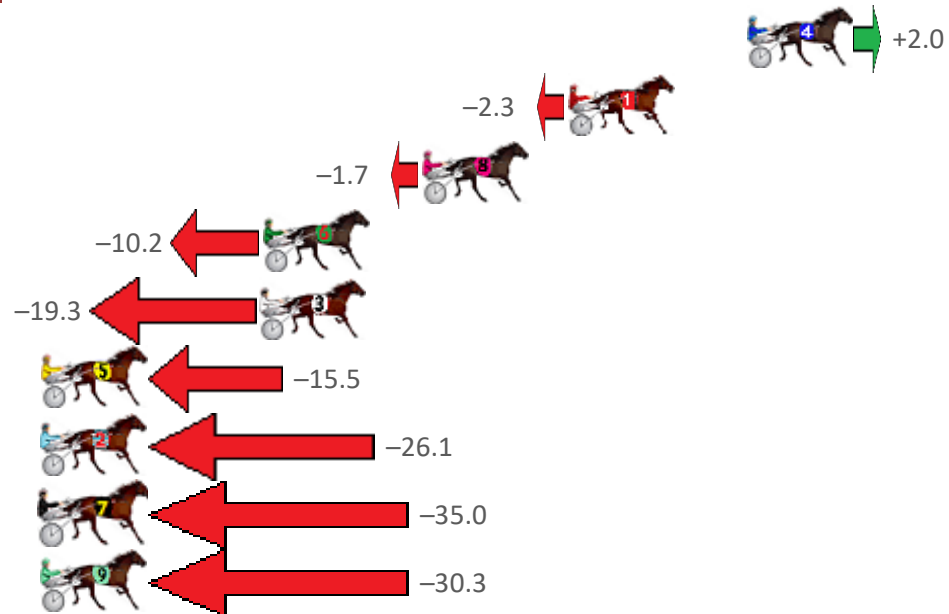

Redcliffe Race 5 Distance 1780m

Thursday, 28 July 2022

Gross Time: 2:09.90 MileRate: 1:57.50 LeadTime: 10.80s First Qtr: 30.30s Second Qtr: 30.30s Third Qtr: 29.00s Fourth Qtr: 29.50s

NoHorse	Plc	Margin	Time	800Time (W)	400 Time (W)
4 DIEGO DELGADO	1	0.0m	2:09.90	58.35s (1)	29.50s (1)
1 JUST ONE GOOD ONE	2	7.1m	2:10.45	58.67s (0)	29.64s (0)
8 PURPLE SHADES	3	12.9m	2:10.90	58.62s (1)	29.33s (1)
6 MAJOR SLIP UP	4	19.2m	2:11.38	59.24s (2)	30.31s (2)
3 BEE A BLESSING	5	19.3m	2:11.39	59.90s (0)	30.86s (0)
5 ROLLONX	6	29.7m	2:12.20	59.63s (2)	30.75s (2)
2 FEEL THE THRILL	7	32.9m	2:12.44	60.40s (1)	31.11s (1)
7 TRIOLI	8	44.6m	2:13.35	61.05s (0)	31.91s (0)
9 BEE GEES BEST	9	46.7m	2:13.51	60.70s (0)	31.53s (0)

Finish Position and metres gained from 800m

Sectionals
Powered
by

Home of PJ Harness Analyser

Want to know how successful PJ Harness Analyser is?
Click here for regular updates

www.pjdata.com.au admin@pjdata.com.au www.facebook.com/PJHarnessRacing

The Racing Queensland Board (trading as Racing Queensland) and provider are not responsible for the completeness or accuracy of any of the information contained herein, and makes no representations about its suitability for any purpose.