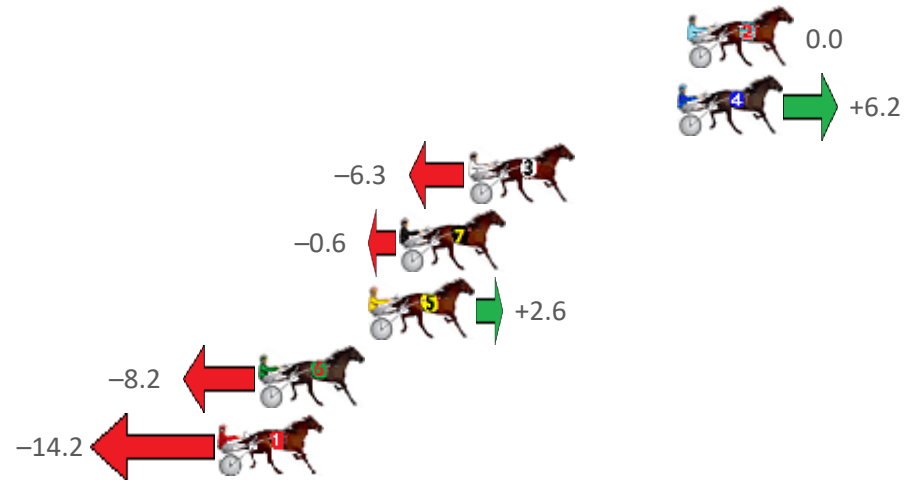

Redcliffe Race 1 Distance 1780m

Thursday, 28 July 2022

Gross Time: 2:11.10 MileRate: 1:58.60 LeadTime: 11.60s First Qtr: 30.30s Second Qtr: 30.40s Third Qtr: 29.40s Fourth Qtr: 29.40s

NoHorse	Plc	Margin	Time	800Time (W)	400 Time (W)
2 CHIEF JUJON	1	0.0m	2:11.10	58.80s (0)	29.40s (0)
4 SIR BOSTON	2	0.4m	2:11.13	58.35s (1)	29.03s (1)
3 CRADOCK	3	8.7m	2:11.77	59.26s (1)	29.95s (1)
7 TRUE ORIGINS	4	11.4m	2:11.98	58.84s (1)	29.46s (1)
5 HEZA GALVINATOR	5	12.6m	2:12.07	58.61s (1)	29.77s (2)
6 HOLME BOY	6	17.0m	2:12.41	59.40s (0)	29.88s (0)
1 MY GIRL MANDY	7	18.6m	2:12.53	59.84s (0)	30.35s (0)

Finish Position and metres gained from 800m

Sectionals
Powered
by

Home of PJ Harness Analyser

Want to know how successful PJ Harness Analyser is?
Click here for regular updates

www.pjdata.com.au admin@pjdata.com.au www.facebook.com/PJHarnessRacing