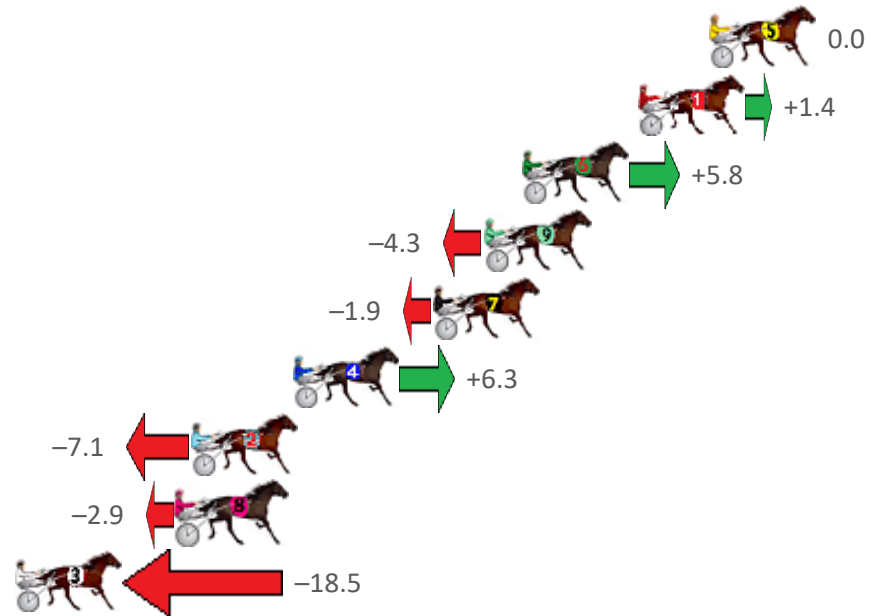

Redcliffe Race 4 Distance 1780m

Thursday, 28 July 2022

Gross Time: 2:12.60 MileRate: 1:59.80 LeadTime: 11.10s First Qtr: 31.00s Second Qtr: 31.20s Third Qtr: 29.90s Fourth Qtr: 29.40s

NoHorse	Plc	Margin	Time	800Time (W)	400 Time (W)
5 ROCCO VARIETY	1	0.0m	2:12.60	59.30s (0)	29.40s (0)
1 LIVING FREE	2	2.8m	2:12.82	59.20s (0)	29.27s (0)
6 DOWNTOWN LUCCA	3	7.4m	2:13.17	58.87s (0)	28.95s (0)
9 SOULWRITER	4	8.9m	2:13.29	59.62s (1)	29.79s (1)
7 LA BELLE CHEVAL	5	10.9m	2:13.44	59.44s (0)	29.52s (0)
4 AROONA	6	16.5m	2:13.87	58.84s (1)	29.41s (2)
2 TORQUE TO THE MAX	7	20.5m	2:14.18	59.82s (1)	30.02s (2)
8 DARGOS PET	8	21.1m	2:14.23	59.51s (1)	29.88s (1)
3 OUR EDUARDO DENARI	9	27.5m	2:14.72	60.66s (1)	30.78s (1)

Finish Position and metres gained from 800m

Sectionals
Powered
by

Home of PJ Harness Analyser

Want to know how successful PJ Harness Analyser is?
Click here for regular updates

www.pjdata.com.au admin@pjdata.com.au www.facebook.com/PJHarnessRacing

The Racing Queensland Board (trading as Racing Queensland) and provider are not responsible for the completeness or accuracy of any of the information contained herein, and makes no representations about its suitability for any purpose.