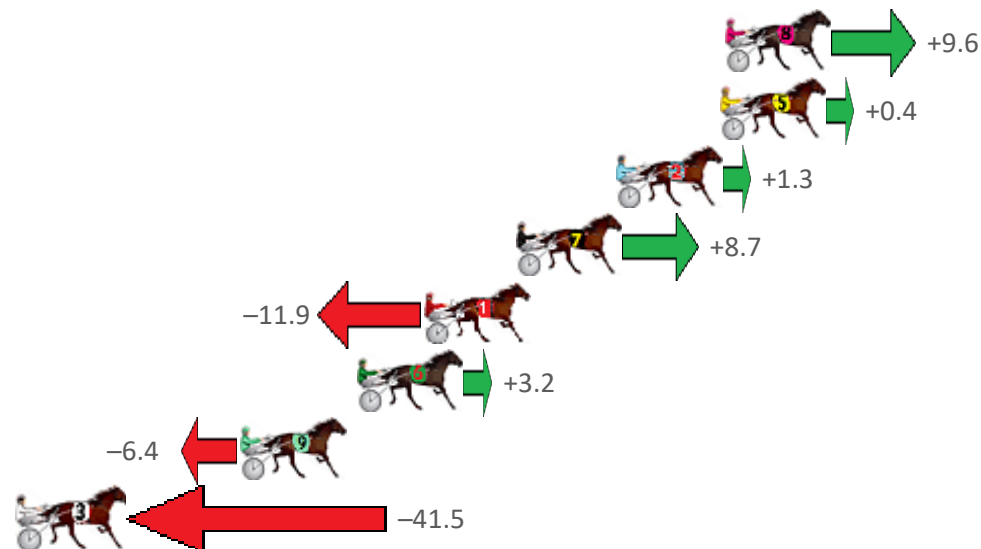

Redcliffe Race 10 Distance 1780m

Thursday, 28 July 2022

Gross Time: 2:09.40 MileRate: 1:57.00 LeadTime: 11.10s First Qtr: 29.40s Second Qtr: 32.00s Third Qtr: 27.90s Fourth Qtr: 29.00s

NoHorse	Plc	Margin	Time	800Time (W)	400 Time (W)
8 THE IRISH EAGLE	1	0.0m	2:09.40	56.22s (1)	28.64s (1)
5 GELDOP	2	0.2m	2:09.42	56.87s (1)	29.01s (1)
2 SO MUCH MORE	3	4.3m	2:09.73	56.81s (1)	28.95s (0)
7 WHOSTOLEMYPIGEON	4	8.3m	2:10.03	56.28s (0)	28.72s (0)
1 TEE RAVELLING	5	11.9m	2:10.31	57.74s (0)	29.86s (0)
6 JILLIBY JACKPOT	6	14.6m	2:10.51	56.67s (1)	28.81s (0)
9 MAJOR MISCHIEF	7	19.2m	2:10.86	57.35s (2)	29.48s (1)
3 GABBYS SPORTSTAR	8	48.5m	2:13.09	59.84s (2)	31.76s (2)

Finish Position and metres gained from 800m

Sectionals
Powered
by

Home of PJ Harness Analyser

Want to know how successful PJ Harness Analyser is?
Click here for regular updates

www.pjdata.com.au admin@pjdata.com.au www.facebook.com/PJHarnessRacing