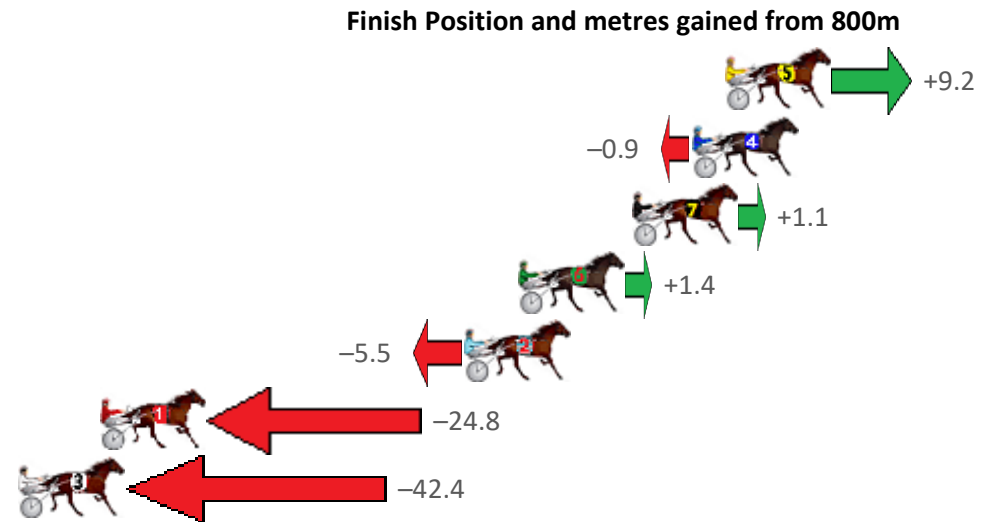

Redcliffe Race 3 Distance 2280m

Thursday, 28 July 2022

Gross Time: 2:46.40   MileRate: 1:57.40   LeadTime: 48.80s   First Qtr: 30.70s   Second Qtr: 30.10s   Third Qtr: 27.90s   Fourth Qtr: 28.90s

NoHorse	Plc	Margin	Time	800Time (W)	400 Time (W)
5 JUST JOSHIN	1	0.0m	2:46.40	56.15s (1)	28.18s (1)
4 MISTY CREEK	2	1.3m	2:46.50	56.86s (1)	28.96s (1)
7 PARAMA	3	3.7m	2:46.68	56.72s (0)	28.63s (0)
6 BAKER CREEK	4	8.2m	2:47.02	56.70s (0)	28.61s (0)
2 MONGOLIAN CONQUER	5	10.3m	2:47.18	57.19s (1)	29.27s (1)
1 PHILANDERING CHEF	6	24.8m	2:48.28	58.55s (0)	30.45s (0)
3 DATTITUDE	7	102.4m	2:54.17	59.79s (0)	31.80s (0)

Sectionals
Powered
by

Home of PJ Harness Analyser

Want to know how successful PJ Harness Analyser is?
Click here for regular updates

www.pjdata.com.au   admin@pjdata.com.au   www.facebook.com/PJHarnessRacing