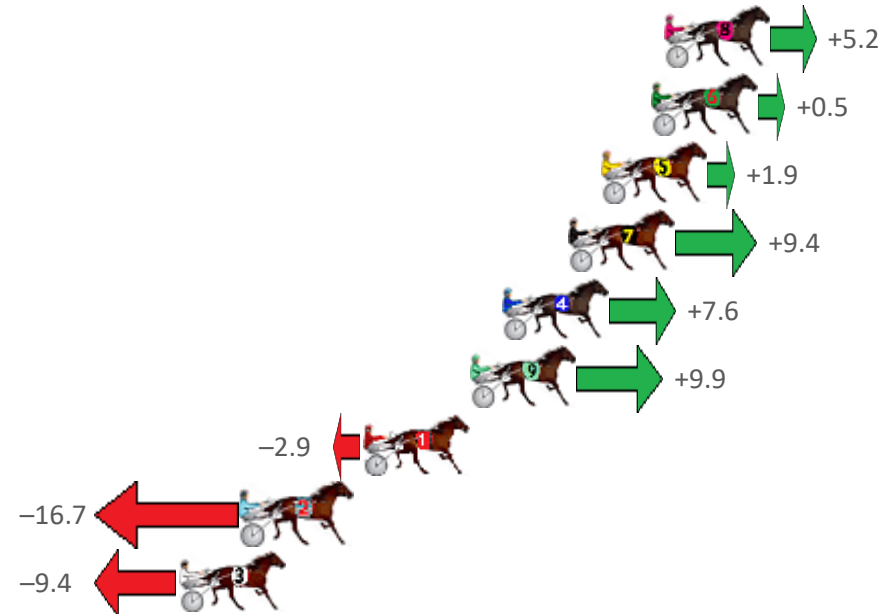

Redcliffe Race 6 Distance 1780m

Thursday, 28 July 2022

Gross Time: 2:09.70 MileRate: 1:57.30 LeadTime: 11.00s First Qtr: 29.10s Second Qtr: 30.80s Third Qtr: 29.50s Fourth Qtr: 29.30s

NoHorse	Plc	Margin	Time	800Time (W)	400 Time (W)
8 DEVOUGED	1	0.0m	2:09.70	58.42s (1)	28.92s (1)
6 MONTEREY JACK	2	0.5m	2:09.74	58.76s (1)	29.34s (0)
5 DELIGHTFUL RAINBOW	3	2.5m	2:09.89	58.66s (0)	28.80s (0)
7 ROCKNROLL DA GAMA	4	3.8m	2:09.99	58.11s (0)	28.25s (0)
4 PRINCE JOY	5	6.4m	2:10.19	58.24s (1)	29.49s (2)
9 MELTON INSULTED	6	7.7m	2:10.29	58.08s (0)	28.65s (1)
1 CALL ME TRISH	7	11.9m	2:10.61	59.01s (0)	29.15s (0)
2 SCHOOPY	8	16.7m	2:10.98	60.02s (0)	30.14s (0)
3 SARIE MARAIS	9	19.2m	2:11.18	59.49s (1)	29.90s (1)

Finish Position and metres gained from 800m

Sectionals
Powered
by

Home of PJ Harness Analyser

Want to know how successful PJ Harness Analyser is?
Click here for regular updates

www.pjdata.com.au admin@pjdata.com.au www.facebook.com/PJHarnessRacing