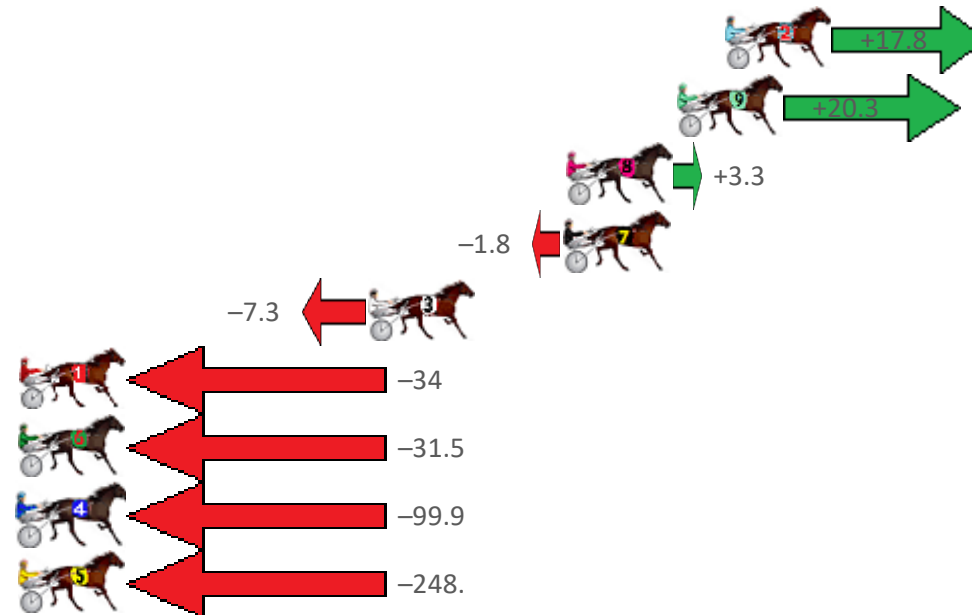

Redcliffe Race 2 Distance 1780m

Thursday, 28 July 2022

Gross Time: 2:12.80 MileRate: 2:00.10 LeadTime: 10.90s First Qtr: 30.40s Second Qtr: 30.20s Third Qtr: 30.60s Fourth Qtr: 30.70s

NoHorse	Plc	Margin	Time	800Time (W)	400 Time (W)
2 THE CROM	1	0.0m	2:12.80	59.94s (1)	29.08s (2)
9 ABBEY DIADEMA	2	1.9m	2:12.95	59.75s (1)	29.27s (0)
8 NEVAEVABEND	3	6.3m	2:13.31	61.05s (0)	30.51s (1)
7 THREE MACHS	4	6.4m	2:13.31	61.44s (0)	30.68s (0)
3 CHAMPAGNE REACTOR	5	14.1m	2:13.93	61.86s (1)	31.78s (1)
1 VALKYRIE HANOVER	6	33.2m	2:15.47	63.83s (0)	33.05s (0)
6 QUALITY TIME	7	44.9m	2:16.41	63.70s (1)	33.79s (1)
4 WRITE TIME	8	102.5m	2:21.03	68.91s (1)	36.69s (1)
5 JAYDES TERROR	9	268.6m	2:34.37	80.24s (0)	49.81s (1)

Finish Position and metres gained from 800m

Sectionals
Powered
by

Home of PJ Harness Analyser

Want to know how successful PJ Harness Analyser is?
Click here for regular updates

www.pjdata.com.au admin@pjdata.com.au www.facebook.com/PJHarnessRacing

The Racing Queensland Board (trading as Racing Queensland) and provider are not responsible for the completeness or accuracy of any of the information contained herein, and makes no representations about its suitability for any purpose.