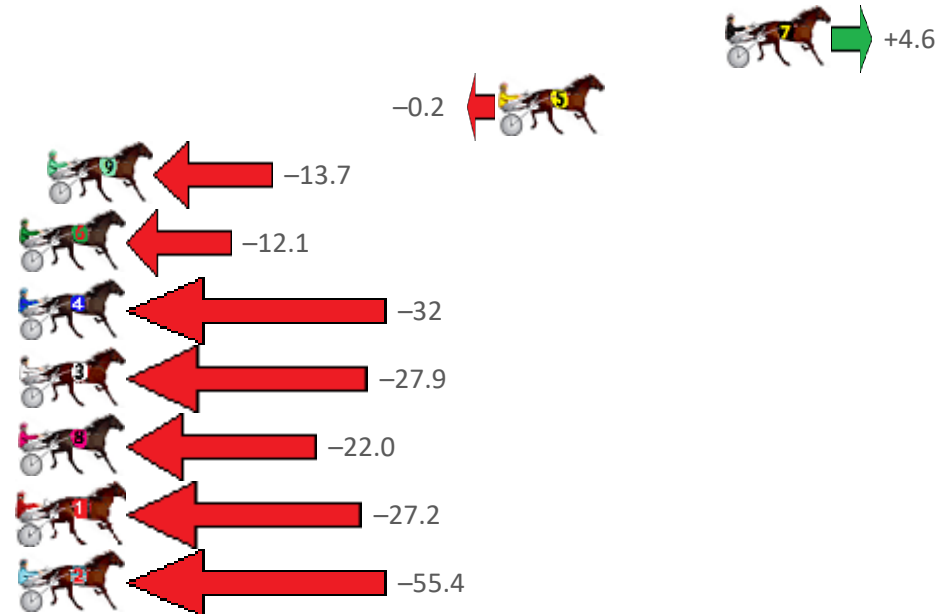

Redcliffe Race 9 Distance 1780m

Thursday, 28 July 2022

Gross Time: 2:07.70 MileRate: 1:55.50 LeadTime: 11.00s First Qtr: 29.30s Second Qtr: 30.70s Third Qtr: 28.90s Fourth Qtr: 27.80s

No	Horse	Plc	Margin	Time	800Time (W)	400 Time (W)
7	CAPTAIN SHUFFLES	1	0.0m	2:07.70	56.38s (1)	27.62s (1)
5	MOTU CULLEN	2	9.0m	2:08.36	56.71s (1)	27.83s (1)
9	VOODOO FELLA	3	26.9m	2:09.67	57.67s (1)	28.68s (1)
6	ALTANA BLUE	4	29.5m	2:09.86	57.55s (0)	28.44s (1)
4	FIREHOUSE	5	31.4m	2:10.00	58.91s (1)	29.97s (0)
3	THIS ONES FOR YOU	6	32.1m	2:10.05	58.67s (0)	29.20s (0)
8	YARRAMAN ROCKY	7	35.2m	2:10.27	58.25s (0)	28.80s (0)
1	JOHNROD	8	35.6m	2:10.30	58.62s (0)	29.13s (0)
2	ROCKINDOWNUNDER	9	55.4m	2:11.75	60.60s (0)	31.12s (0)

Finish Position and metres gained from 800m

Sectionals
Powered
by

Home of PJ Harness Analyser

Want to know how successful PJ Harness Analyser is?
Click here for regular updates

www.pjdata.com.au admin@pjdata.com.au www.facebook.com/PJHarnessRacing