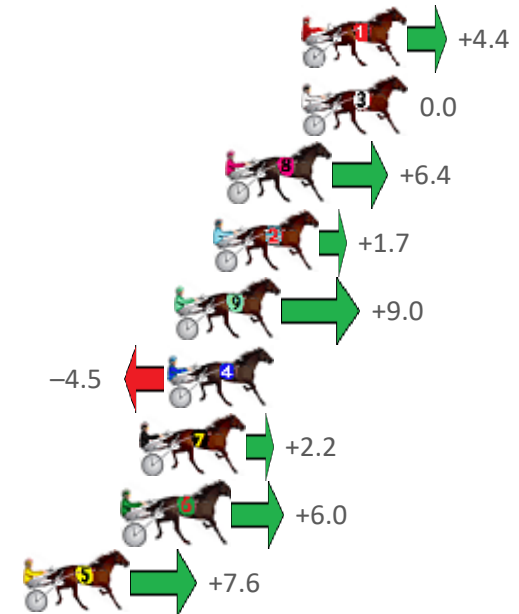

Redcliffe Race 8 Distance 1780m

Thursday, 28 July 2022

Gross Time: 2:12.50 MileRate: 1:59.80 LeadTime: 11.20s First Qtr: 31.50s Second Qtr: 31.70s Third Qtr: 29.80s Fourth Qtr: 28.30s

NoHorse	Plc	Margin	Time	800Time (W)	400 Time (W)
1 FAIREACHDAINN	1	0.0m	2:12.50	57.78s (0)	27.99s (0)
3 STUDLEIGH MARK	1	0.0m	2:12.50	58.10s (0)	28.30s (0)
8 GANGBUSTER	3	3.0m	2:12.72	57.64s (1)	27.89s (1)
2 SWEET JASMINE	4	3.5m	2:12.76	57.98s (1)	28.22s (1)
9 IN CHEVRON WE TRUST	5	5.0m	2:12.87	57.45s (1)	27.72s (1)
4 MIDNIGHT SOMEWHERE	6	5.3m	2:12.89	58.42s (1)	28.64s (1)
7 MOUNT HERCULES	7	6.4m	2:12.98	57.94s (0)	28.15s (0)
6 STORMTIDE	8	7.0m	2:13.02	57.67s (0)	27.88s (0)
5 HOT ROD HEAVEN	9	11.0m	2:13.32	57.55s (1)	27.79s (1)

Finish Position and metres gained from 800m

Sectionals
Powered
by

Home of PJ Harness Analyser

Want to know how successful PJ Harness Analyser is?
Click here for regular updates

www.pjdata.com.au admin@pjdata.com.au www.facebook.com/PJHarnessRacing