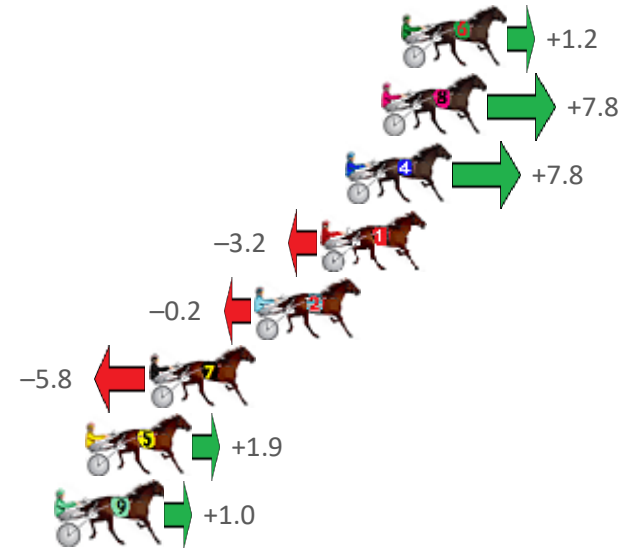

Redcliffe Race 7 Distance 1780m

Thursday, 28 July 2022

Gross Time: 2:13.00 MileRate: 2:00.20 LeadTime: 11.90s First Qtr: 31.20s Second Qtr: 31.70s Third Qtr: 30.30s Fourth Qtr: 27.90s

NoHorse	Plc	Margin	Time	800Time (W)	400 Time (W)
6 LUXURY LAD	1	0.0m	2:13.00	58.11s (1)	27.90s (1)
8 CHEDDAR MADE BETA	2	0.8m	2:13.06	57.64s (0)	27.32s (0)
4 JOEY LINCOLN	3	2.2m	2:13.16	57.64s (1)	27.48s (1)
1 STUDLEIGH WILL	4	3.2m	2:13.23	58.43s (0)	28.07s (0)
2 EXPLANATION NOTED	5	5.8m	2:13.43	58.21s (1)	28.09s (2)
7 PRECIOUS CULLEN	6	10.0m	2:13.73	58.62s (0)	28.25s (0)
5 GOTTA DREAM	7	12.5m	2:13.92	58.06s (0)	27.71s (0)
9 MISTERRIODEJANEIRO	8	13.6m	2:14.00	58.13s (1)	28.22s (2)

Finish Position and metres gained from 800m

Sectionals
Powered
by

Home of PJ Harness Analyser

Want to know how successful PJ Harness Analyser is?
Click here for regular updates

www.pjdata.com.au admin@pjdata.com.au www.facebook.com/PJHarnessRacing