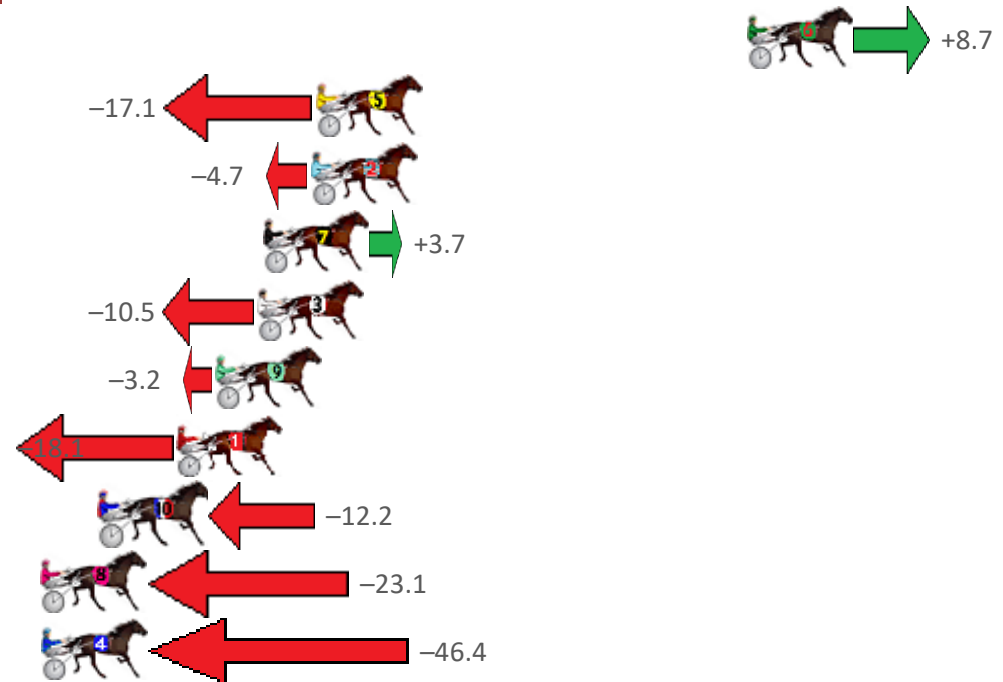

Albion Park Race 7 Distance 1660m

Tuesday, 26 July 2022

Gross Time: 1:57.30 MileRate: 1:53.70 LeadTime: 3.40s First Qtr: 28.10s Second Qtr: 29.60s Third Qtr: 28.80s Fourth Qtr: 27.40s

No	Horse	Plc	Margin	Time	800Time (W)	400 Time (W)
6	FUTURE ASSURED	1	0.0m	1:57.30	55.58s (1)	27.40s (1)
5	MISTER REACTOR	2	17.1m	1:58.53	57.43s (0)	28.59s (0)
2	KORLOFF NOIR	3	17.3m	1:58.55	56.55s (1)	28.05s (2)
7	HES PERFECTLY IDEAL	4	19.2m	1:58.68	55.94s (1)	27.54s (1)
3	LEANDER	5	19.4m	1:58.70	56.96s (0)	28.08s (0)
9	ROCKNHOLME	6	21.1m	1:58.82	56.44s (1)	28.00s (2)
1	HARLEY BLUE	7	22.6m	1:58.93	57.51s (0)	28.63s (0)
10	WHATA TERROR	8	25.6m	1:59.15	57.09s (0)	28.21s (0)
8	BLUE BLOODZ	9	41.0m	2:00.26	57.88s (0)	29.00s (0)
4	BONNIE GROVE	10	50.3m	2:00.93	59.55s (1)	30.39s (1)

Finish Position and metres gained from 800m

Sectionals
Powered
by

Home of PJ Harness Analyser

Want to know how successful PJ Harness Analyser is?
Click here for regular updates

www.pjdata.com.au admin@pjdata.com.au www.facebook.com/PJHarnessRacing

The Racing Queensland Board (trading as Racing Queensland) and provider are not responsible for the completeness or accuracy of any of the information contained herein, and makes no representations about its suitability for any purpose.