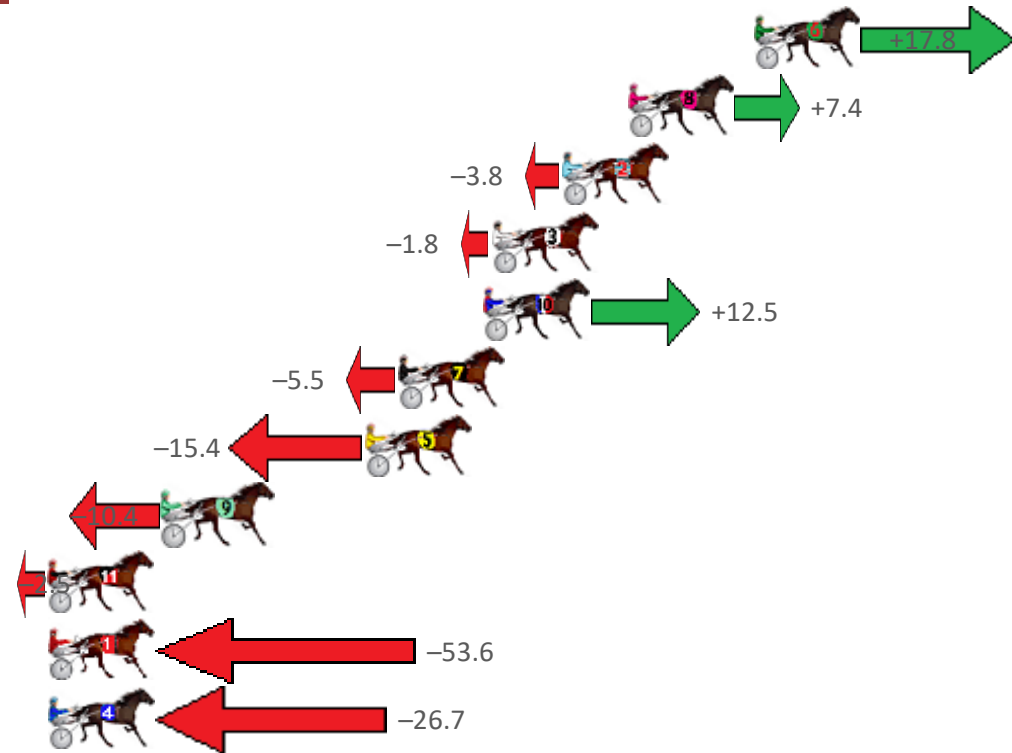

Albion Park Race 3 Distance 2138m

Tuesday, 26 July 2022

Gross Time: 2:43.80 MileRate: 2:02.80 LeadTime: 41.80s First Qtr: 30.50s Second Qtr: 30.90s Third Qtr: 29.80s Fourth Qtr: 30.80s

NoHorse	Plc	Margin	Time	800Time (W)	400 Time (W)
6 SHEGOTSASS	1	0.0m	2:43.80	59.28s (1)	29.88s (1)
8 MAJESTIC SPEED	2	5.0m	2:44.20	60.08s (1)	30.64s (0)
2 JUST CALL ME MOLLY	3	7.6m	2:44.41	60.93s (1)	31.33s (1)
3 SONETTO	4	10.4m	2:44.64	60.80s (1)	31.04s (1)
10 CARNERA	5	10.7m	2:44.66	59.74s (1)	30.50s (2)
7 WILLIS GRAHAM	6	14.1m	2:44.94	61.10s (0)	30.70s (1)
5 PADDY PANTS	7	15.4m	2:45.04	61.84s (0)	32.04s (0)
9 DOWN UNDER RORS	8	23.4m	2:45.69	61.53s (0)	31.09s (1)
11 HAMMER SON	9	31.1m	2:46.31	60.99s (1)	31.63s (2)
1 NO TRANSACTIONS	10	57.9m	2:48.46	64.94s (0)	34.06s (0)
4 DEAD SET MUSCLE	11	61.3m	2:48.74	62.98s (0)	33.38s (0)

Finish Position and metres gained from 800m

Sectionals
Powered
by

Home of PJ Harness Analyser

Want to know how successful PJ Harness Analyser is?

Click here for regular updates

www.pjdata.com.au admin@pjdata.com.au www.facebook.com/PJHarnessRacing

The Racing Queensland Board (trading as Racing Queensland) and provider are not responsible for the completeness or accuracy of any of the information contained herein, and makes no representations about its suitability for any purpose.