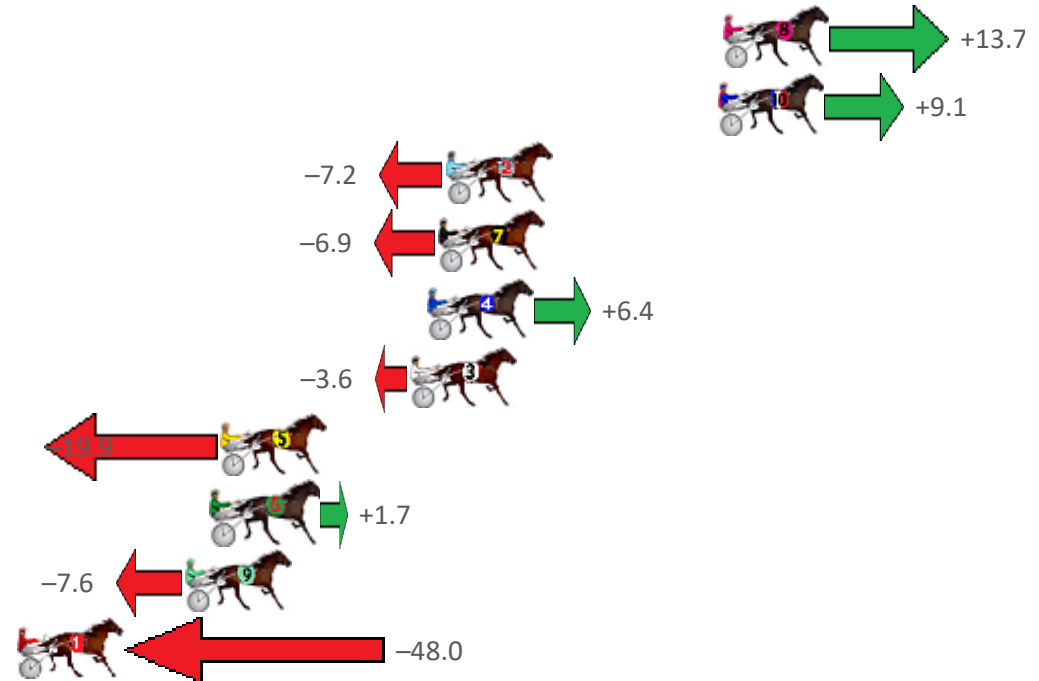

Albion Park Race 5 Distance 1660m

Tuesday, 26 July 2022

Gross Time: 1:59.00 MileRate: 1:55.40 LeadTime: 3.40s First Qtr: 26.90s Second Qtr: 29.90s Third Qtr: 29.40s Fourth Qtr: 29.40s

NoHorse	Plc	Margin	Time	800Time (W)	400 Time (W)
8 SHESA POCKETROCKET	1	0.0m	1:59.00	57.80s (1)	28.52s (1)
10 A RAINBOW DANCER	2	0.2m	1:59.02	58.14s (1)	28.86s (1)
2 HANDSOME HARRY	3	11.0m	1:59.85	59.37s (0)	29.73s (0)
7 BLUE SHARD	4	11.3m	1:59.87	59.35s (1)	29.99s (1)
4 SHEZ GOT BLING	5	11.7m	1:59.90	58.38s (1)	29.10s (1)
3 HEAVENLY WISDOM	6	12.4m	1:59.96	59.12s (0)	29.52s (0)
5 IM LOKI	7	19.9m	2:00.53	60.33s (1)	30.93s (1)
6 MOTU AMETHYST	8	20.2m	2:00.56	58.76s (1)	29.72s (2)
9 ONLY ONE DON	9	21.3m	2:00.64	59.44s (0)	29.88s (0)
1 INZANIGHT	10	48.0m	2:02.70	62.50s (0)	32.94s (0)

Finish Position and metres gained from 800m

Sectionals
Powered
by

Home of PJ Harness Analyser

Want to know how successful PJ Harness Analyser is?
Click here for regular updates

www.pjdata.com.au admin@pjdata.com.au www.facebook.com/PJHarnessRacing

The Racing Queensland Board (trading as Racing Queensland) and provider are not responsible for the completeness or accuracy of any of the information contained herein, and makes no representations about its suitability for any purpose.