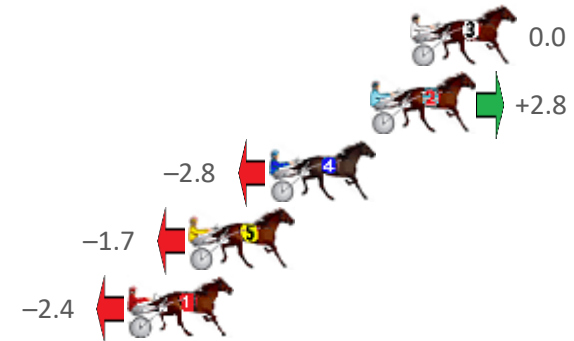

Albion Park Race 4 Distance 1660m

Tuesday, 26 July 2022

Gross Time: 1:56.80 MileRate: 1:53.20 LeadTime: 3.40s First Qtr: 27.20s Second Qtr: 29.80s Third Qtr: 29.30s Fourth Qtr: 27.10s

NoHorse	Plc	Margin	Time	800Time (W)	400 Time (W)
3 DELIGHTFUL DUDE	1	0.0m	1:56.80	56.40s (0)	27.10s (0)
2 TIZ A SIZZLER	2	1.6m	1:56.91	56.19s (0)	26.93s (0)
4 MY ULTIMATE STAR	3	5.6m	1:57.20	56.60s (1)	27.30s (1)
5 ESCALERA	4	8.8m	1:57.43	56.51s (1)	27.25s (1)
1 ROCKNROLL CLASSIC	5	11.2m	1:57.60	56.56s (0)	27.34s (0)

Finish Position and metres gained from 800m

Sectionals
Powered
by

Home of PJ Harness Analyser

Want to know how successful PJ Harness Analyser is?
Click here for regular updates

www.pjdata.com.au admin@pjdata.com.au www.facebook.com/PJHarnessRacing