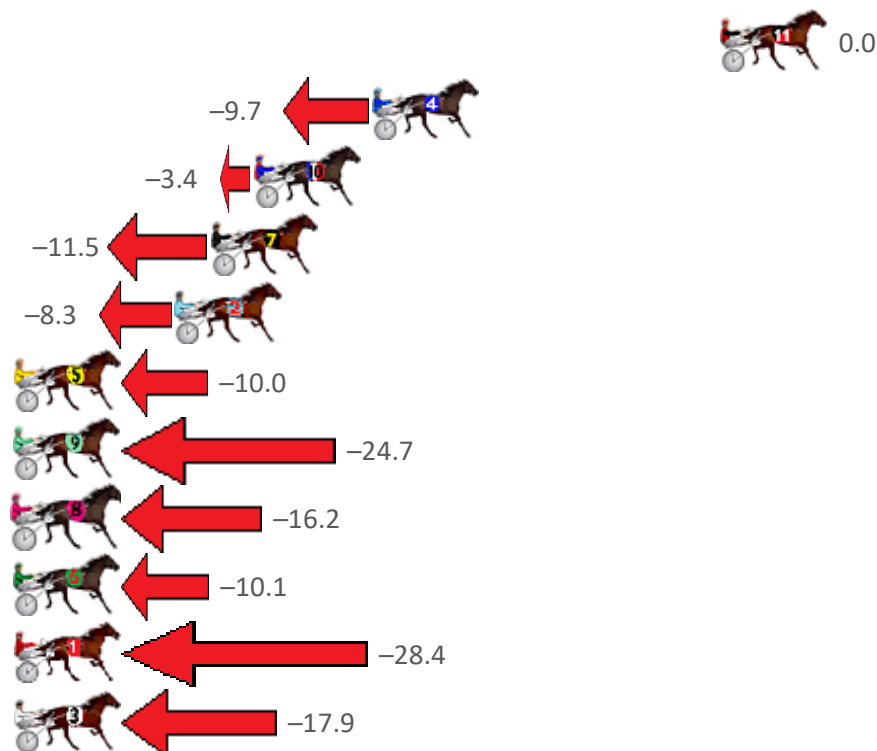

Albion Park Race 9 Distance 2138m

Tuesday, 26 July 2022

Gross Time: 2:31.70 MileRate: 1:54.20 LeadTime: 36.80s First Qtr: 29.80s Second Qtr: 29.10s Third Qtr: 27.80s Fourth Qtr: 28.20s

No	Horse	Plc	Margin	Time	800Time (W)	400 Time (W)
11	MISTERFREEZE	1	0.0m	2:31.70	56.00s (0)	28.20s (0)
4	JUST ROKIN	2	13.8m	2:32.72	56.74s (0)	28.78s (0)
10	KEY LARGO	3	18.5m	2:33.07	56.33s (2)	28.89s (2)
7	AIR TIME	4	20.2m	2:33.20	56.90s (1)	28.90s (0)
2	BELLA BALL TERROR	5	21.6m	2:33.30	56.68s (1)	28.60s (1)
5	TULHURST ACE	6	28.5m	2:33.81	56.83s (0)	28.79s (1)
9	MOHS EM DOWN	7	28.8m	2:33.83	57.85s (1)	29.77s (1)
8	SQUIRE	8	29.5m	2:33.89	57.27s (0)	28.91s (0)
6	MAFUTA VAUTIN	9	35.0m	2:34.29	56.87s (1)	29.07s (2)
1	JUMPING JACK JIMMY	10	37.7m	2:34.49	58.15s (0)	29.83s (0)
3	SO BOBS YOUR UNCLE	11	38.7m	2:34.57	57.43s (1)	29.63s (2)

Finish Position and metres gained from 800m

Sectionals
Powered
by

Home of PJ Harness Analyser

Want to know how successful PJ Harness Analyser is?
Click here for regular updates

www.pjdata.com.au admin@pjdata.com.au www.facebook.com/PJHarnessRacing

The Racing Queensland Board (trading as Racing Queensland) and provider are not responsible for the completeness or accuracy of any of the information contained herein, and makes no representations about its suitability for any purpose.