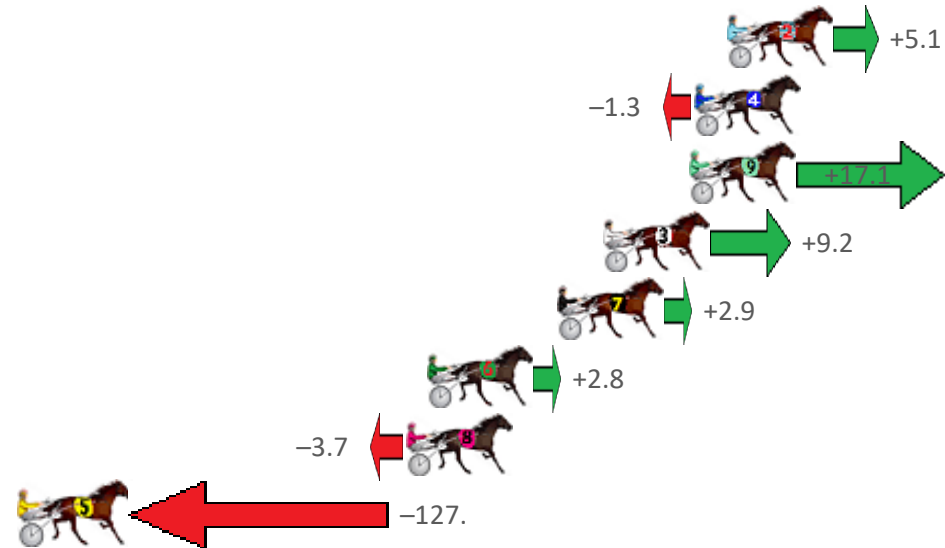

Albion Park Race 10 Distance 1660m

Tuesday, 26 July 2022

Gross Time: 1:56.50 MileRate: 1:53.00 LeadTime: 3.40s First Qtr: 27.20s Second Qtr: 28.60s Third Qtr: 28.50s Fourth Qtr: 28.80s

NoHorse	Plc	Margin	Time	800Time (W)	400 Time (W)
2 HE SAID SHE SAID	1	0.0m	1:56.50	56.94s (0)	28.48s (0)
4 HY VOLTAGE	2	1.3m	1:56.60	57.40s (0)	28.90s (0)
9 THE GROGFATHER	3	1.5m	1:56.61	56.09s (1)	27.91s (2)
3 INFINITY BEACH	4	4.9m	1:56.87	56.67s (1)	28.41s (1)
7 TEDDY FEELS GOOD	5	6.7m	1:57.01	57.13s (1)	28.87s (1)
6 WHAT A JOLT	6	11.9m	1:57.40	57.16s (0)	28.74s (0)
8 NOTORIOUS	7	12.7m	1:57.46	57.62s (0)	29.12s (0)
5 JINGLES BROMAC	8	160.7m	2:08.65	67.13s (0)	33.41s (1)

Finish Position and metres gained from 800m

Sectionals
Powered
by

Home of PJ Harness Analyser

Want to know how successful PJ Harness Analyser is?
Click here for regular updates

www.pjdata.com.au admin@pjdata.com.au www.facebook.com/PJHarnessRacing

The Racing Queensland Board (trading as Racing Queensland) and provider are not responsible for the completeness or accuracy of any of the information contained herein, and makes no representations about its suitability for any purpose.