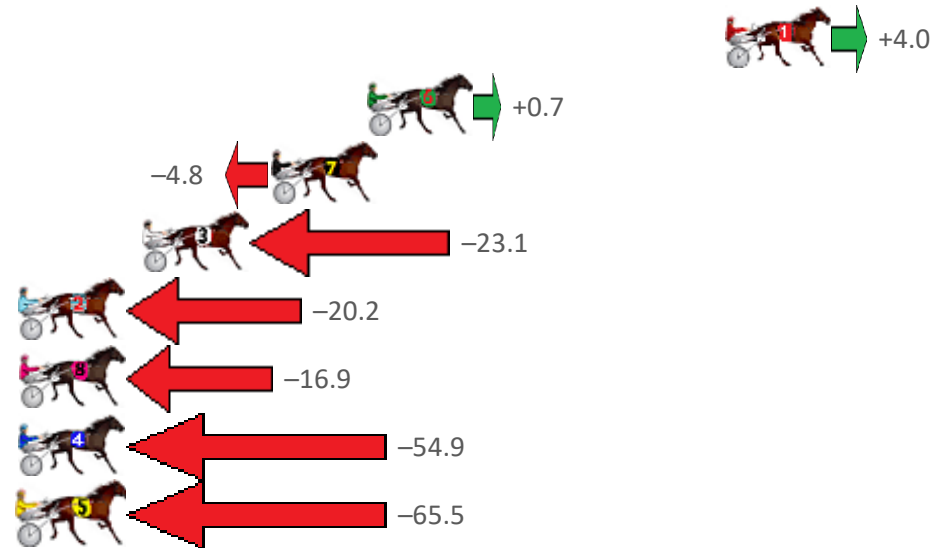

Albion Park Race 2 Distance 2647m

Tuesday, 26 July 2022

Gross Time: 3:22.20 MileRate: 2:02.90 LeadTime: 83.30s First Qtr: 31.40s Second Qtr: 30.80s Third Qtr: 28.10s Fourth Qtr: 28.60s

No	Horse	Plc	Margin	Time	800Time (W)	400 Time (W)
1	KING OF THE NORTH	1	0.0m	3:22.20	56.42s (0)	28.32s (0)
6	KAR MANOR	2	14.2m	3:23.27	56.73s (1)	29.11s (1)
7	MATATOKI	3	18.0m	3:23.55	57.13s (0)	28.99s (1)
3	INDEFENSIBLE	4	23.1m	3:23.93	58.43s (0)	30.33s (0)
2	THE NIGHT KING	5	28.8m	3:24.36	58.26s (0)	29.92s (0)
8	KINGDOM COME	6	35.8m	3:24.89	58.07s (0)	29.81s (0)
4	RIGONDEAUX	7	64.1m	3:27.01	60.87s (1)	33.17s (1)
5	EASY PICKINGS	8	89.0m	3:28.88	61.74s (1)	33.04s (0)

Finish Position and metres gained from 800m

Sectionals
Powered
by

Home of PJ Harness Analyser

Want to know how successful PJ Harness Analyser is?
Click here for regular updates

www.pjdata.com.au admin@pjdata.com.au www.facebook.com/PJHarnessRacing

The Racing Queensland Board (trading as Racing Queensland) and provider are not responsible for the completeness or accuracy of any of the information contained herein, and makes no representations about its suitability for any purpose.