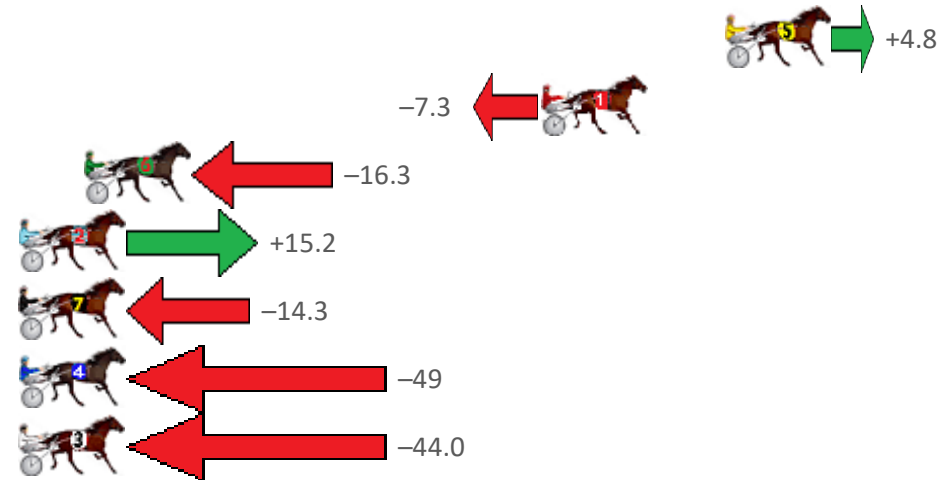

Albion Park Race 1 Distance 1628m

Tuesday, 26 July 2022

Gross Time: 2:05.60 MileRate: 2:04.20 LeadTime: 1.80s First Qtr: 32.50s Second Qtr: 31.20s Third Qtr: 30.00s Fourth Qtr: 30.10s

No	Horse	Plc	Margin	Time	800Time (W)	400 Time (W)
5	YSMIR	1	0.0m	2:05.60	59.74s (0)	29.78s (0)
1	THE EMULATOR	2	7.3m	2:06.18	60.68s (0)	30.68s (0)
6	VENUS LOVE	3	25.4m	2:07.60	61.42s (0)	28.02s (0)
2	HOLD MY HAT DOUG	4	32.5m	2:08.16	59.10s (0)	29.54s (0)
7	NELLIE JOY	5	47.6m	2:09.35	61.37s (0)	29.49s (0)
4	MISS MEMPHIS	6	63.9m	2:10.64	64.02s (0)	29.98s (1)
3	UWOHALI	7	103.5m	2:13.76	63.82s (0)	33.12s (0)

Finish Position and metres gained from 800m

Sectionals
Powered
by

Home of PJ Harness Analyser

Want to know how successful PJ Harness Analyser is?
Click here for regular updates

www.pjdata.com.au admin@pjdata.com.au www.facebook.com/PJHarnessRacing

The Racing Queensland Board (trading as Racing Queensland) and provider are not responsible for the completeness or accuracy of any of the information contained herein, and makes no representations about its suitability for any purpose.