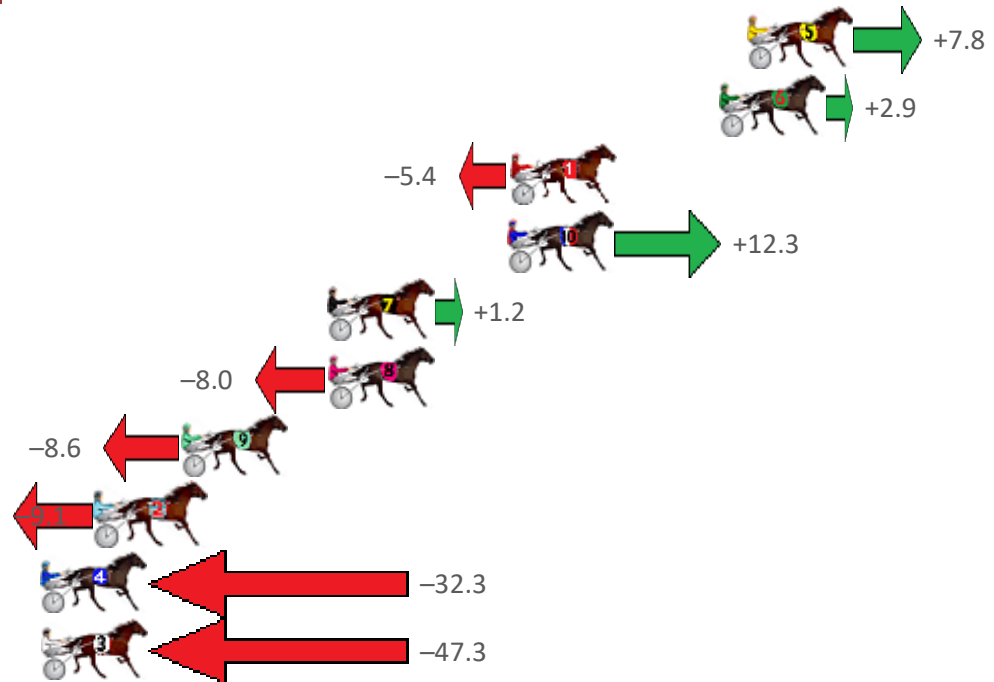

Albion Park Race 8 Distance 2138m

Tuesday, 26 July 2022

Gross Time: 2:33.70 MileRate: 1:55.70 LeadTime: 37.00s First Qtr: 30.50s Second Qtr: 30.00s Third Qtr: 28.00s Fourth Qtr: 28.20s

No	Horse	Plc	Margin	Time	800Time (W)	400 Time (W)
5	AWAYWEGO	1	0.0m	2:33.70	55.66s (1)	27.92s (1)
6	LEITHEN BURN	2	1.1m	2:33.78	56.00s (1)	28.28s (0)
1	STRONG RESPONSE	3	9.4m	2:34.40	56.62s (0)	28.10s (0)
10	WHATABOYJACK	4	9.5m	2:34.40	55.38s (1)	28.06s (2)
7	BRIDGE COIN	5	16.6m	2:34.93	56.19s (0)	27.95s (1)
8	GLENLEDI COMMANDE	6	16.6m	2:34.93	56.83s (0)	28.35s (0)
9	LUCKY NUTTER	7	22.4m	2:35.36	56.90s (0)	28.46s (0)
2	BEEF CITY BLAZE	8	25.8m	2:35.61	56.95s (1)	28.95s (2)
4	MAGICOL IDEAL	9	32.3m	2:36.09	58.59s (0)	30.11s (0)
3	CHARLIE CHUCKLES	10	59.4m	2:38.10	59.76s (1)	31.64s (1)

Finish Position and metres gained from 800m

Sectionals
Powered
by

Home of PJ Harness Analyser

Want to know how successful PJ Harness Analyser is?
Click here for regular updates

www.pjdata.com.au admin@pjdata.com.au www.facebook.com/PJHarnessRacing

The Racing Queensland Board (trading as Racing Queensland) and provider are not responsible for the completeness or accuracy of any of the information contained herein, and makes no representations about its suitability for any purpose.