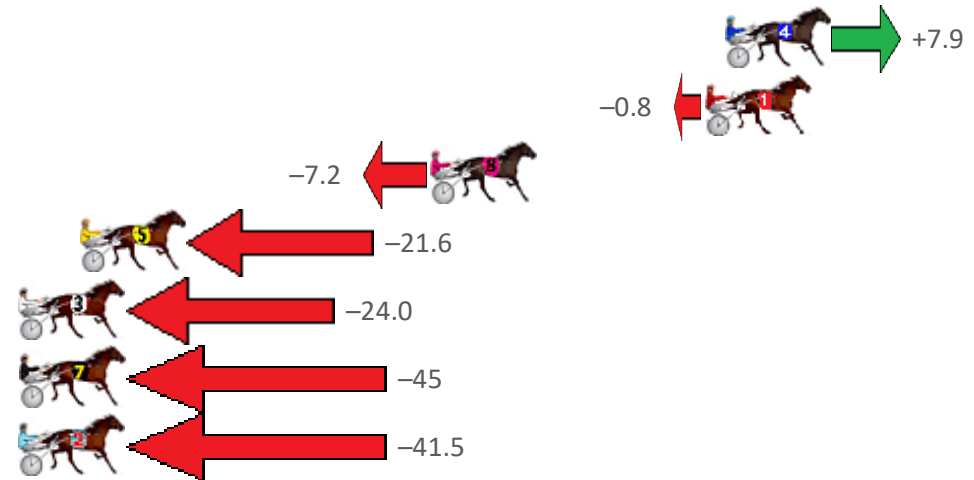

Albion Park Race 6 Distance 1660m

Tuesday, 26 July 2022

Gross Time: 2:00.80 MileRate: 1:57.10 LeadTime: 3.40s First Qtr: 29.50s Second Qtr: 30.70s Third Qtr: 28.50s Fourth Qtr: 28.70s

NoHorse	Plc	Margin	Time	800Time (W)	400 Time (W)
4 MIKI MAGIC	1	0.0m	2:00.80	56.64s (1)	28.14s (0)
1 CHEER LEADER	2	0.8m	2:00.86	57.26s (0)	28.76s (0)
8 WANDARY DELIGHT	3	11.7m	2:01.68	57.76s (0)	29.30s (0)
5 MY ULTIMATE JIMBO	4	25.6m	2:02.73	58.85s (1)	30.11s (1)
3 WHOS TO BLAME	5	44.3m	2:04.14	59.10s (0)	30.32s (0)
7 DESIGNER BLING	6	66.7m	2:05.83	60.63s (1)	31.85s (1)
2 SAINT LOUIS BEAT	7	101.4m	2:08.44	60.60s (0)	31.62s (0)

Finish Position and metres gained from 800m

Sectionals
Powered
by

Home of PJ Harness Analyser

Want to know how successful PJ Harness Analyser is?
Click here for regular updates

www.pjdata.com.au admin@pjdata.com.au www.facebook.com/PJHarnessRacing

The Racing Queensland Board (trading as Racing Queensland) and provider are not responsible for the completeness or accuracy of any of the information contained herein, and makes no representations about its suitability for any purpose.