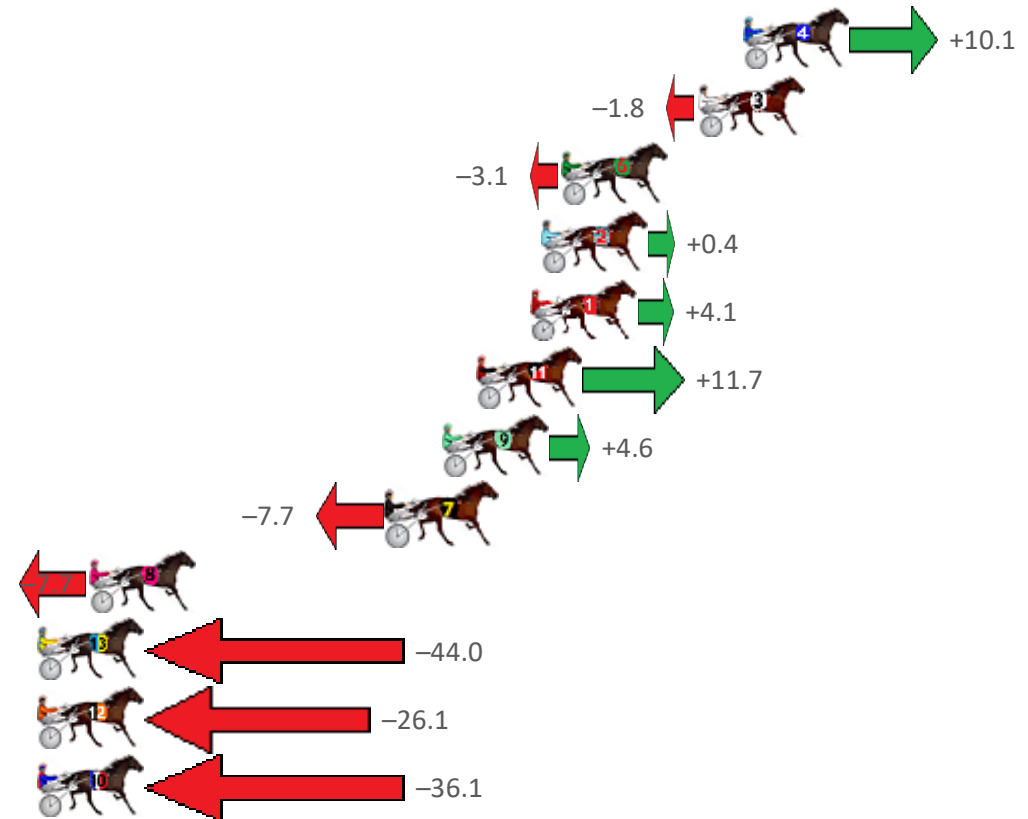

Albion Park Race 8 Distance 2680m

Saturday, 23 July 2022

Gross Time: 3:11.10 MileRate: 1:54.70 LeadTime: 77.00s First Qtr: 28.60s Second Qtr: 29.90s Third Qtr: 27.80s Fourth Qtr: 27.80s

NoHorse	Plc	Margin	Time	800Time (W)	400 Time (W)
4 MAJESTIC CRUISER	1	0.0m	3:11.10	54.90s (1)	27.12s (2)
3 SPIRIT OF ST LOUIS	2	1.8m	3:11.23	55.73s (0)	27.93s (0)
6 TURN IT UP	3	7.2m	3:11.63	55.85s (0)	28.01s (0)
2 ALTA ORLANDO	4	8.0m	3:11.68	55.60s (0)	27.74s (0)
1 TRIPLE EIGHT	5	8.4m	3:11.71	55.35s (0)	27.45s (2)
11 MACH SHARD	6	10.6m	3:11.87	54.83s (1)	27.05s (2)
9 COLT THIRTY ONE	7	11.9m	3:11.97	55.33s (0)	27.71s (0)
7 LIKE A WILDFIRE	8	14.1m	3:12.13	56.19s (1)	28.39s (1)
8 BETTER ECLIPSE	9	25.9m	3:12.99	56.23s (1)	28.45s (2)
13 BLACKSADANCE	10	46.0m	3:14.46	58.82s (1)	30.40s (1)
12 ROCKIN MARTY	11	47.2m	3:14.55	57.59s (0)	30.05s (1)
10 ZEUSS BROMAC	12	50.3m	3:14.78	58.30s (1)	30.52s (3)

Finish Position and metres gained from 800m

Sectionals
Powered
by

Home of PJ Harness Analyser

Want to know how successful PJ Harness Analyser is?
Click here for regular updates

www.pjdata.com.au admin@pjdata.com.au www.facebook.com/PJHarnessRacing

The Racing Queensland Board (trading as Racing Queensland) and provider are not responsible for the completeness or accuracy of any of the information contained herein, and makes no representations about its suitability for any purpose.