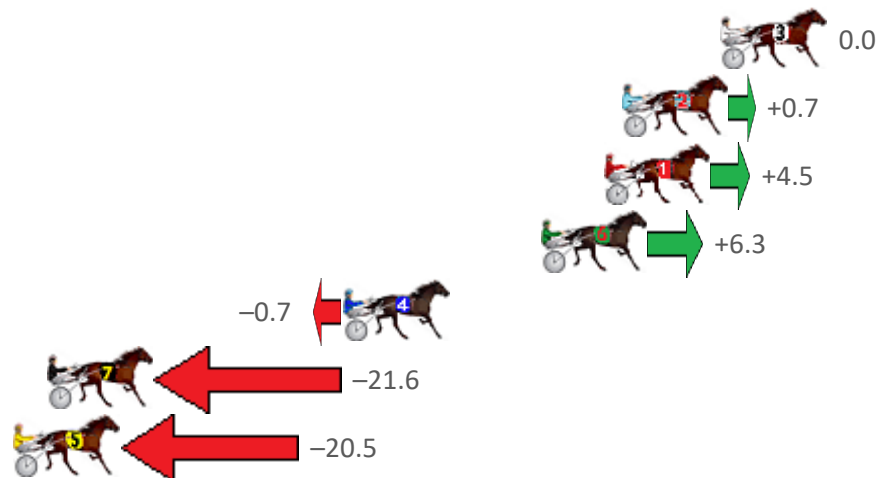

Albion Park Race 10 Distance 1660m

Saturday, 23 July 2022

Gross Time: 1:58.60 MileRate: 1:55.00 LeadTime: 3.40s First Qtr: 28.30s Second Qtr: 29.80s Third Qtr: 28.30s Fourth Qtr: 28.80s

NoHorse	Plc	Margin	Time	800Time (W)	400 Time (W)
3 SMIRKS LIKA BOSS	1	0.0m	1:58.60	57.10s (0)	28.80s (0)
2 CARTER GRANT	2	3.9m	1:58.89	57.07s (0)	28.77s (0)
1 LADY DIGBY	3	4.6m	1:58.95	56.81s (0)	28.51s (0)
6 JILLIBY TYPHOON	4	7.1m	1:59.14	56.70s (0)	28.42s (0)
4 MISTER DOMINGO	5	14.9m	1:59.73	57.23s (1)	28.73s (1)
7 FOR REAL LIFE	6	26.7m	2:00.62	58.76s (1)	30.14s (1)
5 MY ULTIMATE JACKO	7	29.9m	2:00.86	58.70s (1)	30.26s (2)

Finish Position and metres gained from 800m

Sectionals
Powered
by

Home of PJ Harness Analyser

Want to know how successful PJ Harness Analyser is?
Click here for regular updates

www.pjdata.com.au admin@pjdata.com.au www.facebook.com/PJHarnessRacing