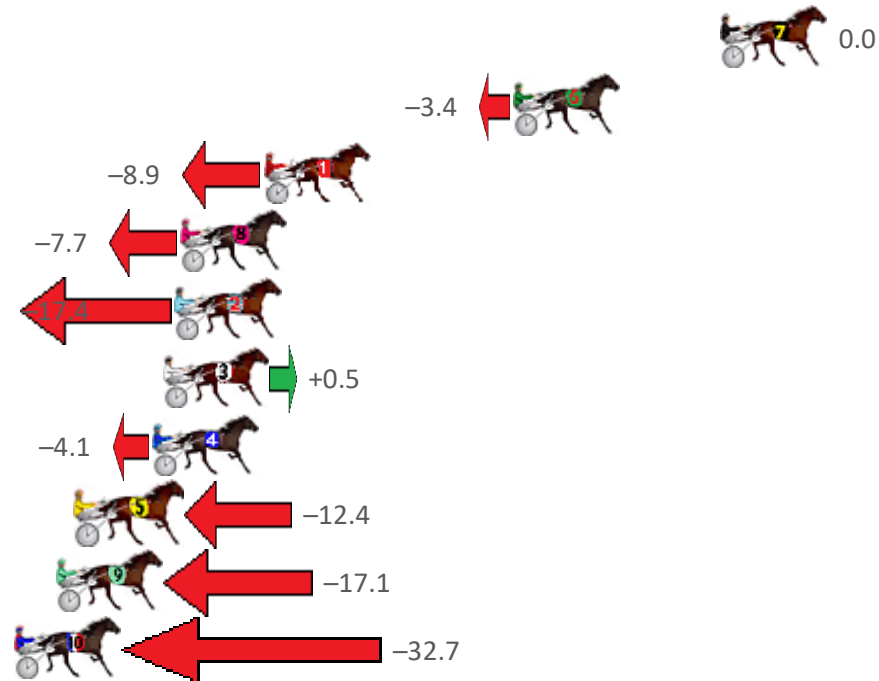

Albion Park Race 3 Distance 1660m

Saturday, 23 July 2022

Gross Time: 1:54.80 MileRate: 1:51.30 LeadTime: 3.40s First Qtr: 27.50s Second Qtr: 28.50s Third Qtr: 27.10s Fourth Qtr: 28.30s

NoHorse	Plc	Margin	Time	800Time (W)	400 Time (W)
7 FAIRY TINKABELL	1	0.0m	1:54.80	55.40s (0)	28.30s (0)
6 THE HONEY QUEEN	2	8.2m	1:55.41	55.69s (0)	28.59s (0)
1 JENDEN STRIKE	3	18.1m	1:56.15	56.13s (0)	28.89s (0)
8 RUBIES FOR TASH	4	21.4m	1:56.39	56.07s (0)	28.81s (0)
2 MAAJIDA	5	21.6m	1:56.41	56.73s (1)	29.31s (1)
3 JERADAS DELIGHT	6	22.1m	1:56.44	55.52s (1)	28.26s (2)
4 PELOSI	7	22.5m	1:56.47	55.83s (1)	28.49s (1)
5 FOND MEMORIES	8	25.5m	1:56.70	56.42s (1)	29.04s (1)
9 MOMENTSLIKETHESE	9	26.3m	1:56.76	56.74s (1)	29.38s (1)
10 GUNNA NEEDAMARGA	10	51.1m	1:58.60	57.96s (0)	30.26s (0)

Finish Position and metres gained from 800m

Sectionals
Powered
by

Home of PJ Harness Analyser

Want to know how successful PJ Harness Analyser is?
Click here for regular updates

www.pjdata.com.au admin@pjdata.com.au www.facebook.com/PJHarnessRacing

The Racing Queensland Board (trading as Racing Queensland) and provider are not responsible for the completeness or accuracy of any of the information contained herein, and makes no representations about its suitability for any purpose.