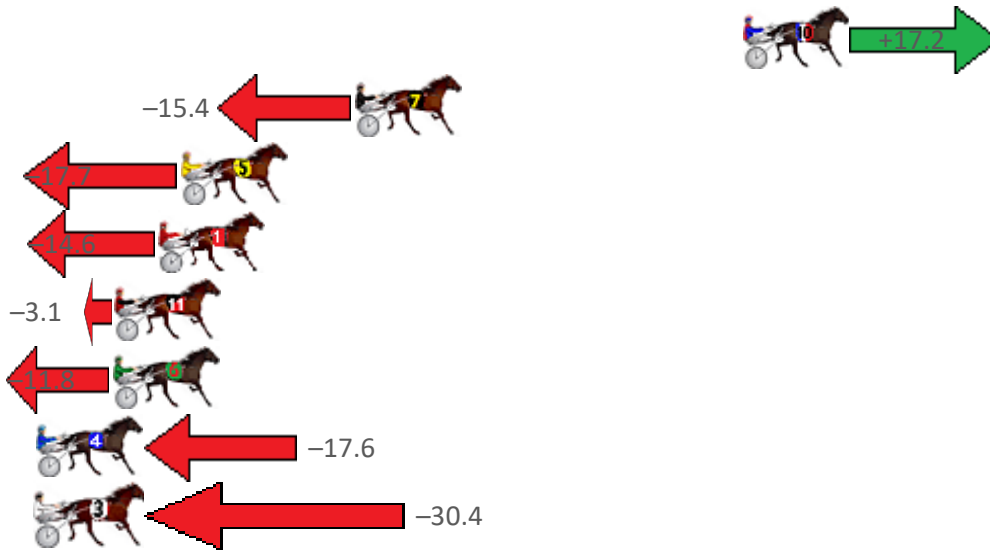

Albion Park Race 2 Distance 1660m

Saturday, 23 July 2022

Gross Time: 1:56.50 MileRate: 1:53.00 LeadTime: 3.30s First Qtr: 27.50s Second Qtr: 30.90s Third Qtr: 28.00s Fourth Qtr: 26.80s

NoHorse	Plc	Margin	Time	800Time (W)	400 Time (W)
10 BETTOR ISOLATE	1	0.0m	1:56.50	53.60s (1)	26.80s (2)
7 ROCKIN WITH ELVIS	2	15.4m	1:57.59	55.89s (0)	27.89s (0)
5 WOODLEA DIEGO	3	22.3m	1:58.07	56.05s (0)	28.05s (0)
1 MY ULTIMATE COBBER	4	23.2m	1:58.14	55.84s (0)	27.86s (0)
11 SAGINAW	5	24.9m	1:58.26	55.04s (1)	28.04s (3)
6 LADY AVANA	6	25.0m	1:58.27	55.65s (0)	28.05s (2)
4 BOTTLE ROCK	7	30.8m	1:58.68	56.06s (1)	28.90s (1)
3 SO AM I	8	38.5m	1:59.22	56.96s (1)	28.80s (1)

Finish Position and metres gained from 800m

Sectionals
Powered
by

Home of PJ Harness Analyser

Want to know how successful PJ Harness Analyser is?
Click here for regular updates

www.pjdata.com.au admin@pjdata.com.au www.facebook.com/PJHarnessRacing

The Racing Queensland Board (trading as Racing Queensland) and provider are not responsible for the completeness or accuracy of any of the information contained herein, and makes no representations about its suitability for any purpose.