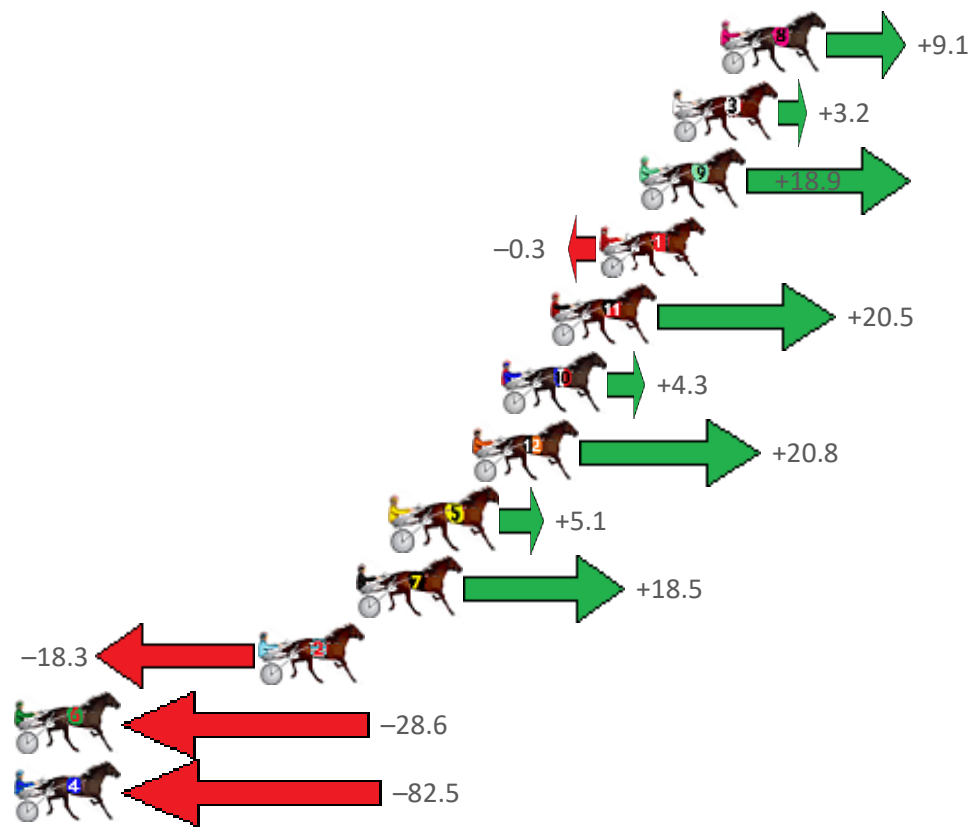

Albion Park Race 4 Distance 2138m

Saturday, 23 July 2022

Gross Time: 2:36.00 MileRate: 1:57.40 LeadTime: 38.50s First Qtr: 30.00s Second Qtr: 29.20s Third Qtr: 28.40s Fourth Qtr: 29.90s

NoHorse	Plc	Margin	Time	800Time (W)	400 Time (W)
8 WEE MAN TROUBLE	1	0.0m	2:36.00	57.66s (0)	29.42s (1)
3 CREDIT MASTER	2	1.9m	2:36.15	58.09s (1)	29.89s (1)
9 MAJESTIC HARRY	3	3.2m	2:36.25	56.99s (1)	29.35s (1)
1 DOFF YOUR CAP	4	4.8m	2:36.38	58.36s (0)	29.96s (0)
11 VAN SANK	5	6.7m	2:36.52	56.90s (1)	29.38s (2)
10 JUSTABITNOISY	6	8.7m	2:36.68	58.06s (0)	29.82s (0)
12 LOTAMUSCLE	7	9.8m	2:36.77	56.91s (0)	28.83s (0)
5 GLOBAL FLIGHT	8	13.0m	2:37.02	58.04s (1)	29.76s (0)
7 WATTS UP MAJESTIC	9	14.4m	2:37.13	57.11s (1)	29.59s (2)
2 TOUGH MONARCH	10	18.3m	2:37.43	59.73s (0)	31.33s (0)
6 RED CASTLETON	11	40.5m	2:39.17	60.63s (1)	31.63s (1)
4 EMPIRE BAY	12	107.4m	2:44.41	64.95s (0)	33.13s (0)

Finish Position and metres gained from 800m

Sectionals
Powered
by

Home of PJ Harness Analyser

Want to know how successful PJ Harness Analyser is?
Click here for regular updates

www.pjdata.com.au admin@pjdata.com.au www.facebook.com/PJHarnessRacing

The Racing Queensland Board (trading as Racing Queensland) and provider are not responsible for the completeness or accuracy of any of the information contained herein, and makes no representations about its suitability for any purpose.