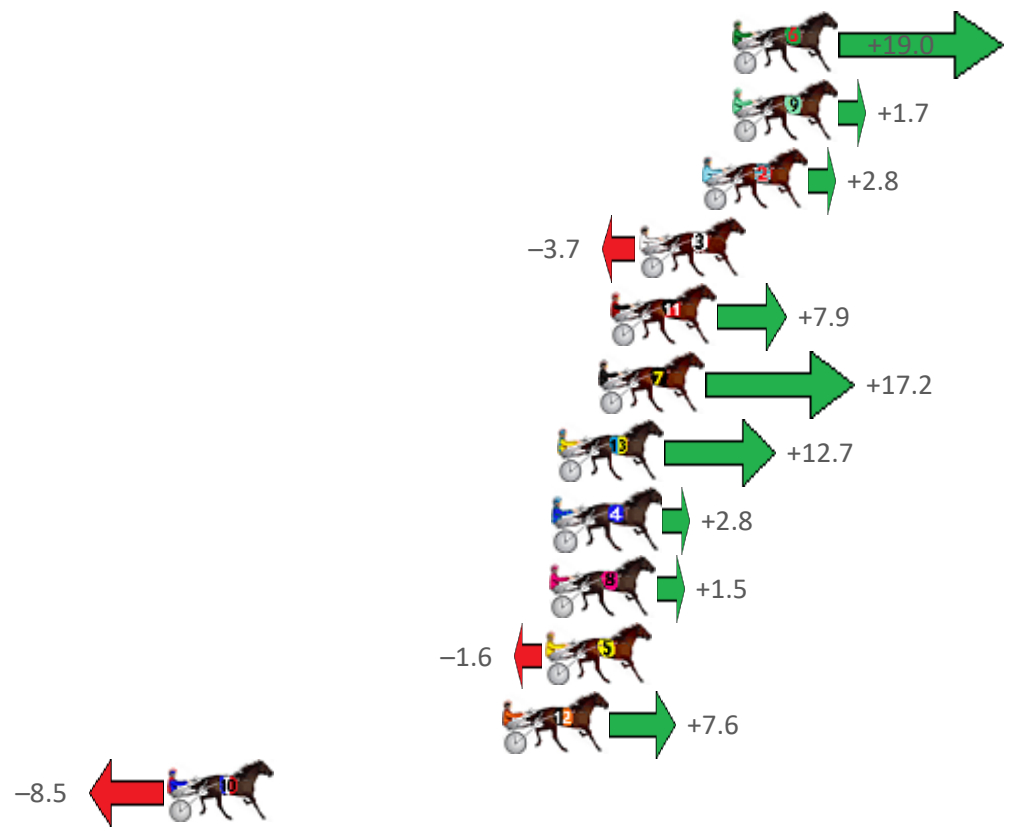

Albion Park Race 7 Distance 2680m

Saturday, 23 July 2022

Gross Time: 3:12.10 MileRate: 1:55.40 LeadTime: 75.70s First Qtr: 30.20s Second Qtr: 29.00s Third Qtr: 27.90s Fourth Qtr: 29.30s

NoHorse	Plc	Margin	Time	800Time (W)	400 Time (W)
6 CRIME WRITER	1	0.0m	3:12.10	55.88s (1)	28.16s (1)
9 I CAST NO SHADOW	1	0.0m	3:12.10	57.08s (1)	29.18s (1)
2 MAKE MINE MEMPHIS	3	1.2m	3:12.19	57.01s (0)	29.03s (0)
3 MACH DA VINCI	4	3.7m	3:12.38	57.48s (0)	29.58s (0)
11 SAM IS PERFECTION	5	4.8m	3:12.47	56.69s (0)	28.75s (0)
7 STAR GALLERIA	6	5.3m	3:12.51	56.05s (0)	28.31s (1)
13 MALCOLMS RHYTHM	7	6.9m	3:12.63	56.37s (2)	28.51s (2)
4 A GS WHITE SOCKS	8	7.0m	3:12.64	57.06s (1)	29.00s (2)
8 DEUS EX	9	7.2m	3:12.65	57.15s (0)	29.19s (0)
5 APHORISM	10	7.4m	3:12.67	57.37s (1)	29.23s (1)
12 L L COOL J	11	9.1m	3:12.80	56.74s (0)	28.80s (0)
10 CRUNCH TIME	12	22.4m	3:13.82	57.96s (1)	30.06s (3)

Finish Position and metres gained from 800m

Sectionals
Powered
by

Home of PJ Harness Analyser

Want to know how successful PJ Harness Analyser is?
Click here for regular updates

www.pjdata.com.au admin@pjdata.com.au www.facebook.com/PJHarnessRacing

The Racing Queensland Board (trading as Racing Queensland) and provider are not responsible for the completeness or accuracy of any of the information contained herein, and makes no representations about its suitability for any purpose.