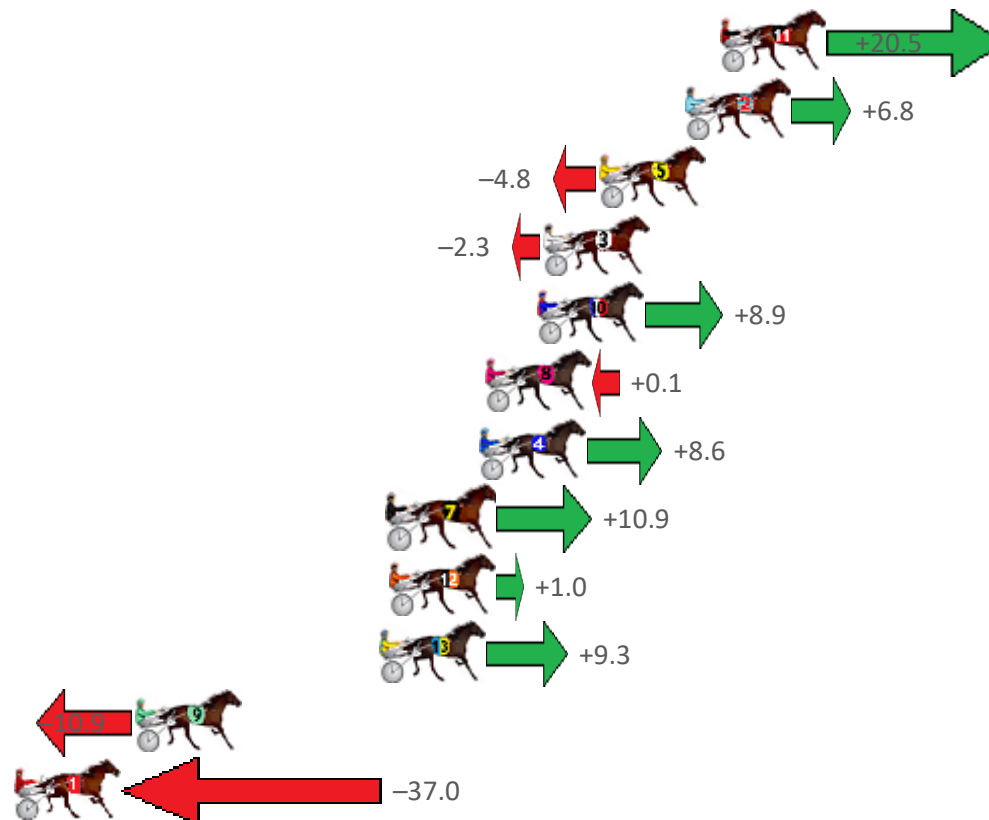

Albion Park Race 5 Distance 2138m

Saturday, 23 July 2022

Gross Time: 2:33.20 MileRate: 1:55.30 LeadTime: 37.30s First Qtr: 30.80s Second Qtr: 29.40s Third Qtr: 27.50s Fourth Qtr: 28.20s

NoHorse	Plc	Margin	Time	800Time (W)	400 Time (W)
11 SOHO HISTORIA	1	0.0m	2:33.20	54.30s (1)	26.92s (2)
2 AMORE VITA	2	1.4m	2:33.30	55.24s (1)	27.98s (1)
5 STENO	3	4.8m	2:33.56	56.06s (0)	28.56s (0)
3 ITS BACK PAGE NEWS	4	7.0m	2:33.72	55.90s (0)	28.36s (0)
10 COVER GIRL	5	7.2m	2:33.73	55.13s (1)	27.73s (2)
8 ALWAYS BME	6	9.3m	2:33.89	55.75s (0)	28.01s (0)
4 RACY ROXY	7	9.5m	2:33.90	55.16s (0)	27.58s (0)
7 SOHO RHAPSODY	8	13.1m	2:34.17	55.03s (1)	27.73s (1)
12 SUGAR FOR MY HONEY	8	13.1m	2:34.17	55.71s (0)	28.13s (1)
13 NOT TO BE DENIED	10	13.5m	2:34.20	55.14s (0)	27.52s (0)
9 COME SAY HI	11	23.2m	2:34.92	56.58s (1)	29.18s (2)
1 THE IRON LADY	12	41.1m	2:36.25	58.47s (1)	30.61s (1)

Finish Position and metres gained from 800m

Sectionals
Powered
by

Home of PJ Harness Analyser

Want to know how successful PJ Harness Analyser is?
Click here for regular updates

www.pjdata.com.au admin@pjdata.com.au www.facebook.com/PJHarnessRacing

The Racing Queensland Board (trading as Racing Queensland) and provider are not responsible for the completeness or accuracy of any of the information contained herein, and makes no representations about its suitability for any purpose.