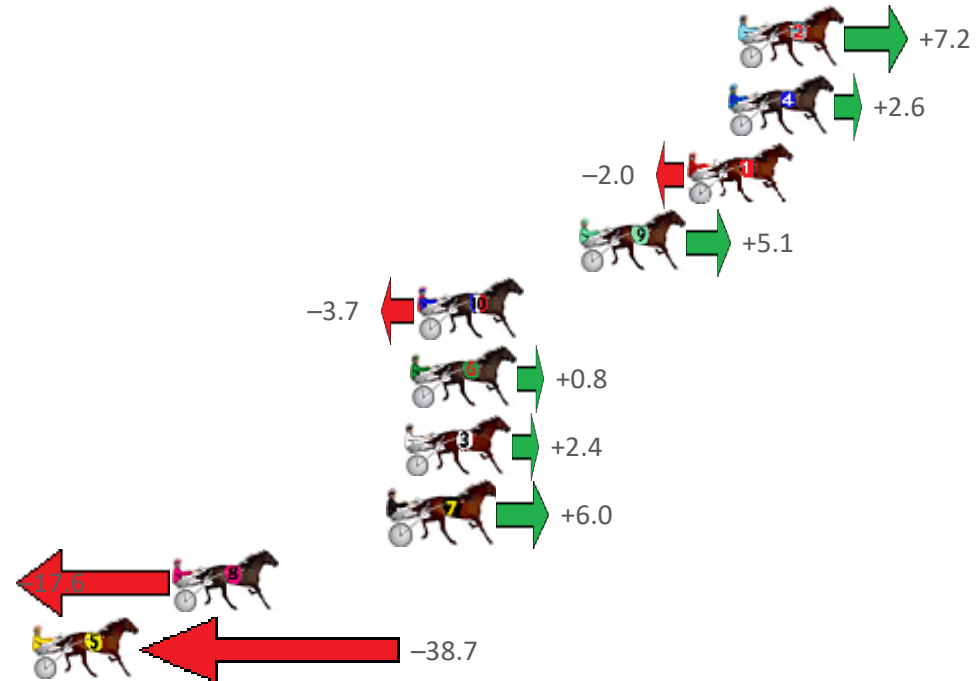

Albion Park Race 1 Distance 2138m

Saturday, 23 July 2022

Gross Time: 2:33.00 MileRate: 1:55.20 LeadTime: 38.40s First Qtr: 31.40s Second Qtr: 29.40s Third Qtr: 26.80s Fourth Qtr: 27.00s

NoHorse	Plc	Margin	Time	800Time (W)	400 Time (W)
2 BEYOND DELIGHT	1	0.0m	2:33.00	53.32s (1)	26.56s (1)
4 KASHED UP	2	0.4m	2:33.03	53.63s (1)	26.71s (0)
1 CAPTAIN CRUSADER	3	2.0m	2:33.14	53.94s (0)	27.14s (0)
9 WATTS UP SUNSHINE	4	6.3m	2:33.45	53.49s (1)	26.73s (1)
10 IAMAJOYRIDE	5	12.7m	2:33.90	54.10s (0)	26.98s (0)
6 THE RACONTEUR	6	13.0m	2:33.92	53.80s (0)	26.70s (0)
3 HEZ DUSTY	7	13.2m	2:33.94	53.70s (1)	26.86s (1)
7 OBI ONE	8	13.8m	2:33.98	53.46s (1)	26.64s (1)
8 OCTOBER REIGN	9	22.4m	2:34.59	55.07s (0)	27.95s (0)
5 RONALDO	10	95.7m	2:39.81	56.81s (0)	29.57s (0)

Finish Position and metres gained from 800m

Sectionals
Powered
by

Home of PJ Harness Analyser

Want to know how successful PJ Harness Analyser is?
Click here for regular updates

www.pjdata.com.au admin@pjdata.com.au www.facebook.com/PJHarnessRacing