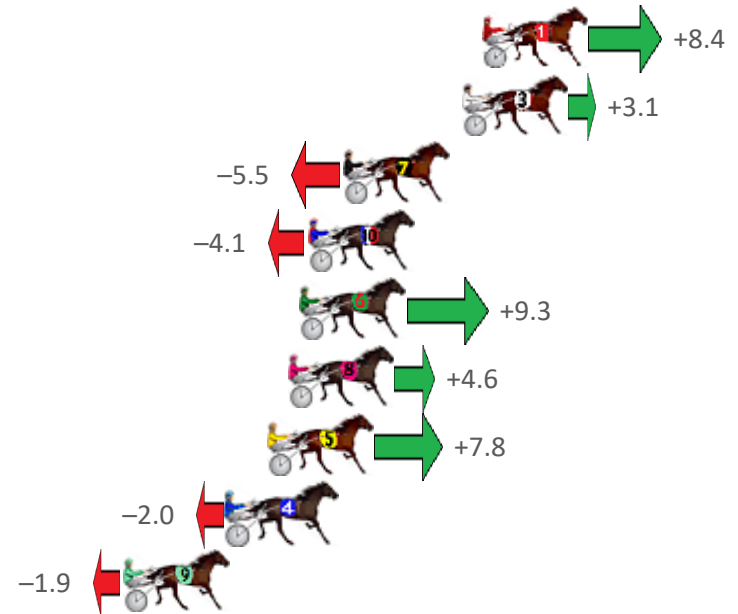

Albion Park Race 9 Distance 1660m

Saturday, 23 July 2022

Gross Time: 1:57.60 MileRate: 1:54.00 LeadTime: 3.40s First Qtr: 27.00s Second Qtr: 29.50s Third Qtr: 28.70s Fourth Qtr: 29.00s

NoHorse	Plc	Margin	Time	800Time (W)	400 Time (W)
1 ONE BIG SHEW	1	0.0m	1:57.60	57.10s (0)	28.40s (0)
3 TEAGAN BANNER	2	0.8m	1:57.66	57.48s (0)	28.74s (0)
7 GENERAL MONTANA	3	5.5m	1:58.02	58.12s (0)	29.42s (0)
10 GOOD AS IT GETS	4	6.9m	1:58.13	58.03s (1)	29.29s (1)
6 NOR WESTA	5	7.2m	1:58.15	57.07s (0)	28.35s (0)
8 CALA JANE	6	7.7m	1:58.19	57.41s (0)	28.67s (0)
5 YOUNG CONQUEROR	7	8.5m	1:58.25	57.19s (1)	28.57s (1)
4 WINONA WRITER	8	10.1m	1:58.37	57.89s (1)	29.21s (1)
9 SCOTCH EN ICE	9	14.2m	1:58.68	57.90s (1)	29.28s (2)

Finish Position and metres gained from 800m

Sectionals
Powered
by

Home of PJ Harness Analyser

Want to know how successful PJ Harness Analyser is?
Click here for regular updates

www.pjdata.com.au admin@pjdata.com.au www.facebook.com/PJHarnessRacing

The Racing Queensland Board (trading as Racing Queensland) and provider are not responsible for the completeness or accuracy of any of the information contained herein, and makes no representations about its suitability for any purpose.