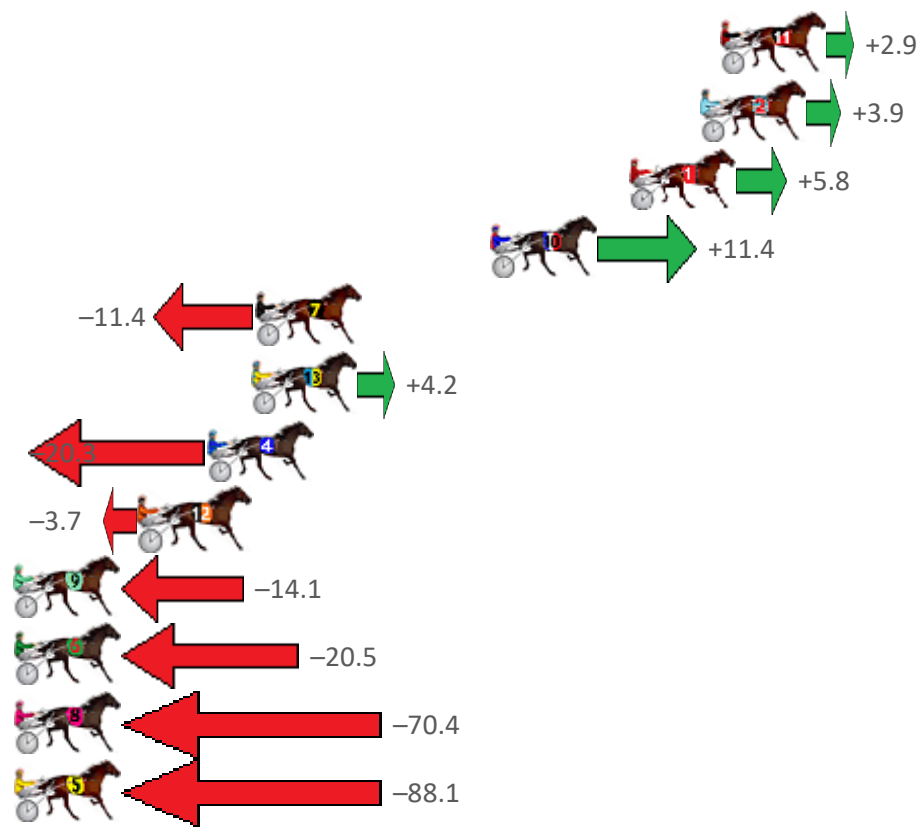

Albion Park Race 6 Distance 2680m

Saturday, 23 July 2022

Gross Time: 3:11.30 MileRate: 1:54.90 LeadTime: 77.10s First Qtr: 29.50s Second Qtr: 28.80s Third Qtr: 27.50s Fourth Qtr: 28.40s

NoHorse	Plc	Margin	Time	800Time (W)	400 Time (W)
11 LEAP TO FAME	1	0.0m	3:11.30	55.70s (1)	28.36s (1)
2 CANTFINDABETTORMA	2	0.8m	3:11.36	55.64s (0)	28.18s (0)
1 MUSCLE BART	3	3.6m	3:11.57	55.53s (0)	28.07s (0)
10 TIMS A TROOPER	4	9.1m	3:11.98	55.18s (1)	27.76s (2)
7 MY ULTIMATE RONNIE	5	18.4m	3:12.67	56.79s (1)	29.45s (1)
13 RIPP	6	18.6m	3:12.69	55.73s (2)	28.83s (2)
4 DANGERZONE	7	20.3m	3:12.81	57.41s (0)	29.91s (0)
12 TEDDY DISCO	8	23.0m	3:13.02	56.30s (0)	28.64s (0)
9 SUGAR APPLE	9	29.9m	3:13.53	57.05s (1)	29.95s (1)
6 MY ULTIMATE CHEVRO	10	43.9m	3:14.58	57.58s (0)	30.00s (2)
8 CLASS TO THE MAX	11	84.5m	3:17.60	61.24s (0)	33.50s (0)
5 MY ULTIMATE JOHNNY	12	99.8m	3:18.75	62.55s (1)	34.57s (1)

Finish Position and metres gained from 800m

Sectionals
Powered
by

Home of PJ Harness Analyser

Want to know how successful PJ Harness Analyser is?
Click here for regular updates

www.pjdata.com.au admin@pjdata.com.au www.facebook.com/PJHarnessRacing

The Racing Queensland Board (trading as Racing Queensland) and provider are not responsible for the completeness or accuracy of any of the information contained herein, and makes no representations about its suitability for any purpose.