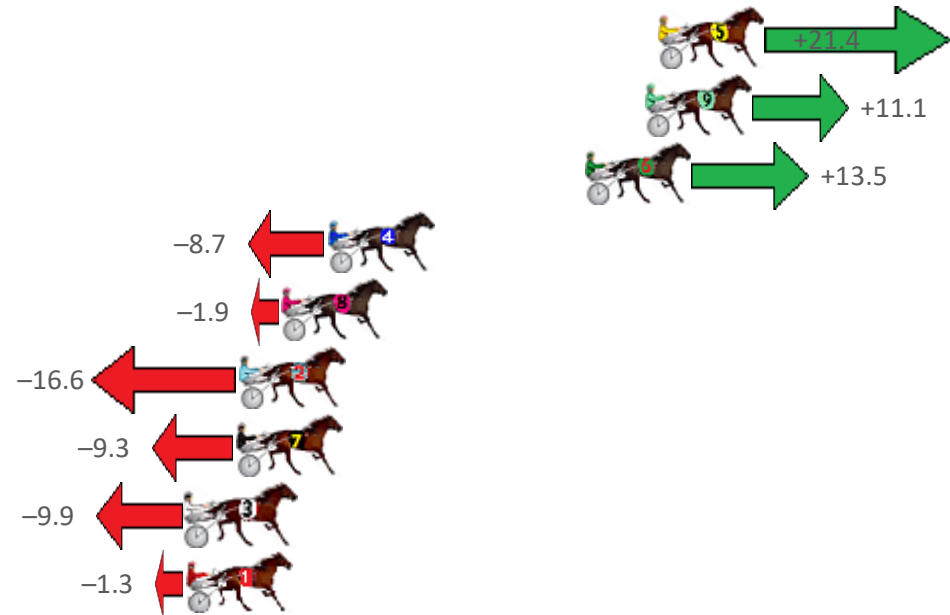

Redcliffe Race 6 Distance 1780m

Wednesday, 13 July 2022

Gross Time: 2:12.40 MileRate: 1:59.70 LeadTime: 11.50s First Qtr: 29.10s Second Qtr: 31.70s Third Qtr: 29.40s Fourth Qtr: 30.70s

No	Horse	Plc	Margin	Time	800Time (W)	400 Time (W)
5	EXPLANATION NOTED	1	0.0m	2:12.40	58.50s (1)	29.23s (1)
9	CHASIN DREAMZ	2	0.5m	2:12.44	59.27s (1)	29.88s (1)
6	JET FORCE	3	2.9m	2:12.63	59.09s (1)	29.78s (2)
4	DARGOS PET	4	13.1m	2:13.45	60.75s (0)	31.35s (0)
8	FEEL THE THRILL	5	14.9m	2:13.60	60.24s (0)	30.80s (0)
2	IM FREYJA	6	16.6m	2:13.73	61.34s (0)	31.97s (0)
7	SOULWRITER	7	16.7m	2:13.74	60.79s (1)	31.43s (1)
3	NEVAEVABEND	8	18.7m	2:13.90	60.84s (0)	31.44s (0)
1	AROONA	9	18.7m	2:13.90	60.20s (0)	30.72s (0)

Finish Position and metres gained from 800m

Sectionals
Powered
by

Home of PJ Harness Analyser

Want to know how successful PJ Harness Analyser is?
Click here for regular updates

www.pjdata.com.au admin@pjdata.com.au www.facebook.com/PJHarnessRacing