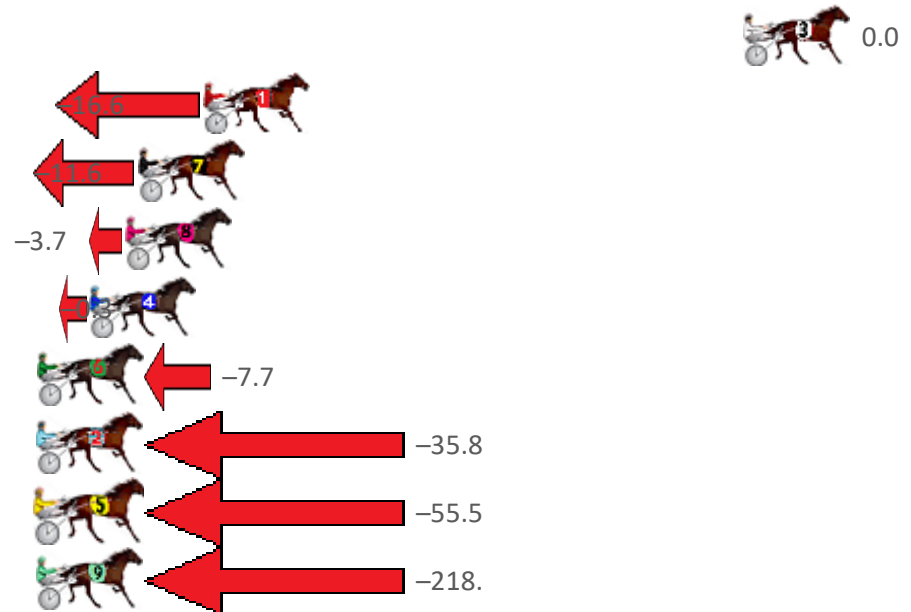

Redcliffe Race 8 Distance 1780m

Wednesday, 13 July 2022

Gross Time: 2:12.00 MileRate: 1:59.30 LeadTime: 11.60s First Qtr: 29.60s Second Qtr: 31.10s Third Qtr: 28.90s Fourth Qtr: 30.80s

No	Horse	Plc	Margin	Time	800Time (W)	400 Time (W)
3	REMEMBER EVE	1	0.0m	2:12.00	59.70s (0)	30.80s (0)
1	WHATA REACTOR	2	21.4m	2:13.72	60.93s (0)	31.57s (0)
7	MISTER DECORUM	3	24.0m	2:13.93	60.56s (1)	31.08s (0)
8	IMA CHICK MAGNET	4	24.5m	2:13.97	59.97s (2)	30.33s (1)
4	AUNTY EMILY	5	25.9m	2:14.09	59.72s (1)	30.13s (2)
6	KILLER DRAGON	6	29.1m	2:14.34	60.27s (0)	30.35s (1)
2	THE CROM	7	52.6m	2:16.24	62.36s (1)	32.44s (0)
5	MANOFLISA	8	71.9m	2:17.79	63.82s (0)	33.04s (1)
9	BOLD COWBOY	9	226.8m	2:30.27	75.91s (1)	45.20s (0)

Finish Position and metres gained from 800m

Sectionals
Powered
by

Home of PJ Harness Analyser

Want to know how successful PJ Harness Analyser is?
Click here for regular updates

www.pjdata.com.au admin@pjdata.com.au www.facebook.com/PJHarnessRacing

The Racing Queensland Board (trading as Racing Queensland) and provider are not responsible for the completeness or accuracy of any of the information contained herein, and makes no representations about its suitability for any purpose.