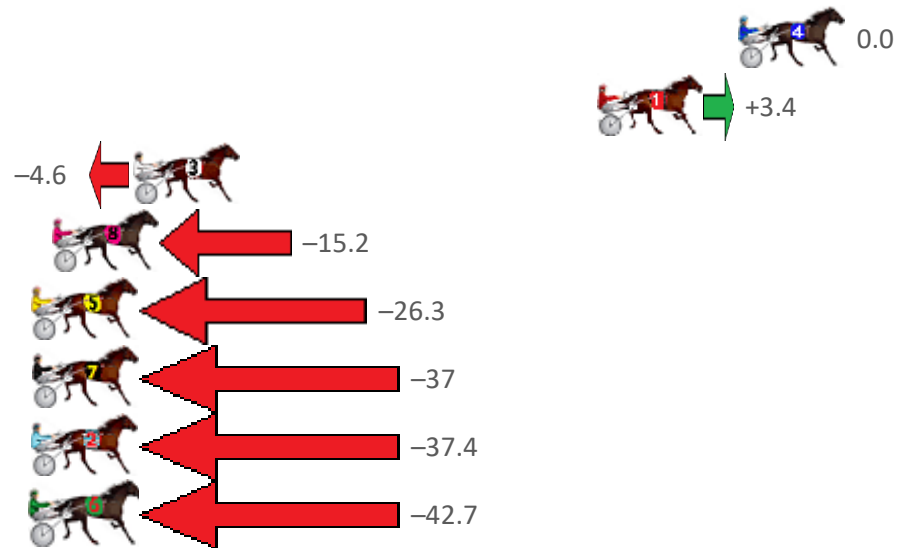

Redcliffe Race 10 Distance 1780m

Wednesday, 13 July 2022

Gross Time: 2:13.00 MileRate: 2:00.20 LeadTime: 12.20s First Qtr: 30.20s Second Qtr: 30.50s Third Qtr: 28.80s Fourth Qtr: 31.30s

NoHorse	Plc	Margin	Time	800Time (W)	400 Time (W)
4 KORLOFF NOIR	1	0.0m	2:13.00	60.10s (0)	31.30s (0)
1 FURIOSA	2	5.6m	2:13.46	59.85s (0)	30.72s (0)
3 DESTINY BLUES	3	24.0m	2:14.96	60.44s (0)	31.04s (1)
8 PAYOUT	4	27.2m	2:15.23	61.24s (1)	31.86s (1)
5 NIZHONI	5	43.1m	2:16.53	62.06s (1)	32.71s (2)
7 AKERMANIS	6	50.9m	2:17.16	62.81s (0)	33.49s (0)
2 TORI BE	7	63.4m	2:18.19	62.89s (0)	32.98s (0)
6 CEE SIXTY THREE	8	65.7m	2:18.38	63.29s (1)	33.22s (1)

Finish Position and metres gained from 800m

Sectionals
Powered
by

Home of PJ Harness Analyser

Want to know how successful PJ Harness Analyser is?
Click here for regular updates

www.pjdata.com.au admin@pjdata.com.au www.facebook.com/PJHarnessRacing