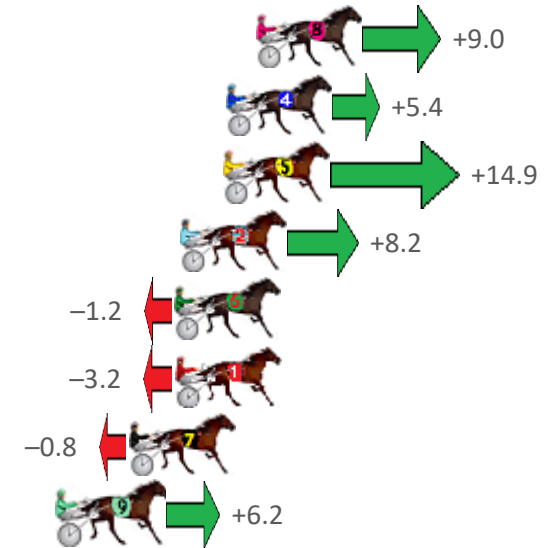

Redcliffe Race 5 Distance 1780m

Wednesday, 13 July 2022

Gross Time: 2:14.10 MileRate: 2:01.20 LeadTime: 11.90s First Qtr: 30.30s Second Qtr: 33.00s Third Qtr: 28.90s Fourth Qtr: 30.00s

NoHorse	Plc	Margin	Time	800Time (W)	400 Time (W)
8 WHATA TERROR	1	0.0m	2:14.10	58.24s (0)	29.36s (0)
4 LARA BAY	2	1.2m	2:14.19	58.50s (1)	29.76s (1)
5 WONDERWOMAN JUJO	3	1.3m	2:14.20	57.81s (1)	29.11s (1)
2 HIT THE TRACK	4	3.0m	2:14.34	58.30s (1)	29.58s (1)
6 COURAGEOUS SAM	5	3.2m	2:14.35	58.99s (1)	30.24s (1)
1 GETALOADATHISBRO	6	3.2m	2:14.35	59.13s (0)	30.22s (0)
7 ROLLONX	7	5.0m	2:14.49	58.96s (0)	30.03s (0)
9 SPRINGFIELD SPIRIT	8	7.8m	2:14.71	58.45s (0)	29.57s (0)

Finish Position and metres gained from 800m

Sectionals
Powered
by

Home of PJ Harness Analyser

Want to know how successful PJ Harness Analyser is?
Click here for regular updates

www.pjdata.com.au admin@pjdata.com.au www.facebook.com/PJHarnessRacing