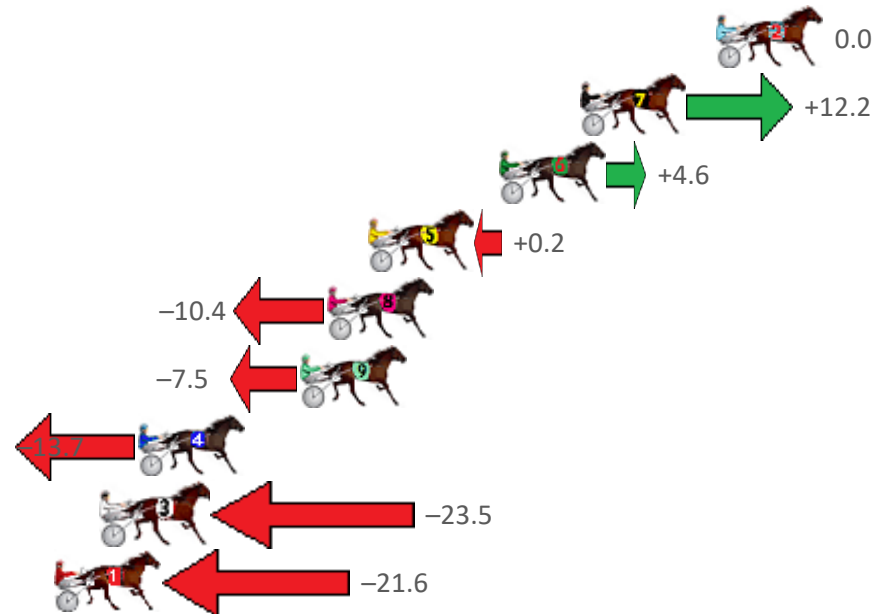

Redcliffe Race 9 Distance 1780m

Wednesday, 13 July 2022

Gross Time: 2:17.20 MileRate: 2:04.00 LeadTime: 12.00s First Qtr: 30.70s Second Qtr: 32.70s Third Qtr: 30.20s Fourth Qtr: 31.60s

NoHorse	Plc	Margin	Time	800Time (W)	400 Time (W)
2 SWIFT CHANGE	1	0.0m	2:17.20	61.80s (0)	31.60s (0)
7 OUTER CHANGE	2	5.4m	2:17.65	60.86s (1)	30.52s (2)
6 BEARS BEST	3	8.6m	2:17.91	61.45s (1)	31.11s (2)
5 GHOST TRAIN	4	13.8m	2:18.34	61.78s (0)	31.46s (1)
8 MOON OVER MONTAN	5	15.4m	2:18.47	62.60s (1)	32.01s (2)
9 VILLAGE SMIRKER	6	16.5m	2:18.56	62.38s (1)	32.08s (1)
4 SHEZAMATERIALGIRL	7	22.9m	2:19.09	62.85s (0)	32.46s (0)
3 AGENT STARLING	8	24.3m	2:19.21	63.61s (1)	33.01s (1)
1 CACTUS ROSE	9	26.2m	2:19.36	63.46s (0)	33.06s (0)

Finish Position and metres gained from 800m

Sectionals
Powered
by

Home of PJ Harness Analyser

Want to know how successful PJ Harness Analyser is?
Click here for regular updates

www.pjdata.com.au admin@pjdata.com.au www.facebook.com/PJHarnessRacing

The Racing Queensland Board (trading as Racing Queensland) and provider are not responsible for the completeness or accuracy of any of the information contained herein, and makes no representations about its suitability for any purpose.