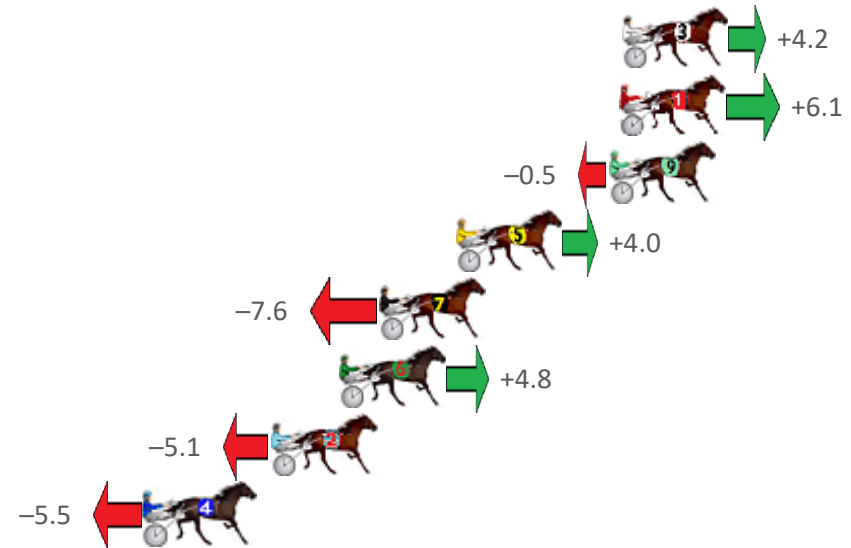

Redcliffe Race 2 Distance 2040m

Wednesday, 13 July 2022

Gross Time: 2:32.70 MileRate: 2:00.50 LeadTime: 31.40s First Qtr: 31.30s Second Qtr: 32.10s Third Qtr: 28.60s Fourth Qtr: 29.30s

NoHorse	Plc	Margin	Time	800Time (W)	400 Time (W)
3 BETTOR ROMANCE	1	0.0m	2:32.70	57.60s (0)	28.98s (0)
1 ONLY ONCE BITTEN	2	0.1m	2:32.71	57.46s (1)	28.78s (1)
9 CHARLIE CHUCKLES	3	0.5m	2:32.74	57.94s (0)	29.34s (0)
5 MISSTREPO	4	6.6m	2:33.21	57.61s (1)	28.92s (1)
7 DANCINTOTHEBEAT	5	9.6m	2:33.44	58.45s (1)	29.78s (1)
6 ETERNAL GOLD	6	11.2m	2:33.56	57.55s (1)	29.02s (2)
2 ALTANA BLUE	7	13.9m	2:33.77	58.27s (0)	29.53s (0)
4 FAVREAU	8	18.9m	2:34.15	58.30s (0)	29.54s (0)

Finish Position and metres gained from 800m

Sectionals
Powered
by

Home of PJ Harness Analyser

Want to know how successful PJ Harness Analyser is?
Click here for regular updates

www.pjdata.com.au admin@pjdata.com.au www.facebook.com/PJHarnessRacing