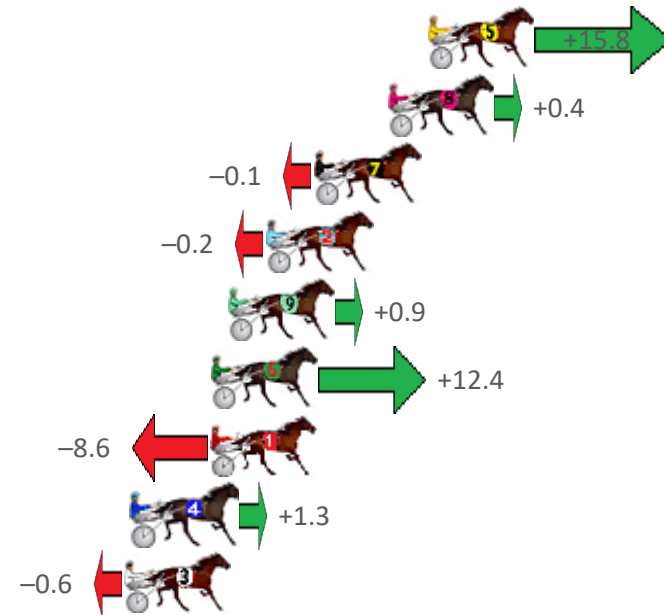

Redcliffe Race 1 Distance 1780m

Wednesday, 13 July 2022

Gross Time: 2:11.70 MileRate: 1:59.10 LeadTime: 11.70s First Qtr: 30.40s Second Qtr: 32.40s Third Qtr: 28.70s Fourth Qtr: 28.50s

NoHorse	Plc	Margin	Time	800Time (W)	400 Time (W)
5 BRIAN CHRISTOPHER	1	0.0m	2:11.70	56.08s (1)	27.78s (2)
8 IM JIMMY JAMES	2	1.6m	2:11.82	57.17s (1)	28.51s (1)
7 CHARM OFFENSIVE	3	4.5m	2:12.04	57.21s (0)	28.48s (0)
2 ROSARITO	4	6.4m	2:12.18	57.21s (1)	28.53s (1)
9 RAANI	5	7.9m	2:12.29	57.14s (0)	28.39s (0)
6 GELDOF	6	8.6m	2:12.34	56.32s (1)	28.05s (2)
1 VANITY BAY	7	8.6m	2:12.34	57.81s (0)	29.11s (0)
4 ROLAMAX	8	11.7m	2:12.58	57.11s (0)	28.35s (0)
3 SAGANO	9	12.0m	2:12.60	57.24s (1)	28.53s (1)

Finish Position and metres gained from 800m

Sectionals
Powered
by

Home of PJ Harness Analyser

Want to know how successful PJ Harness Analyser is?
Click here for regular updates

www.pjdata.com.au admin@pjdata.com.au www.facebook.com/PJHarnessRacing