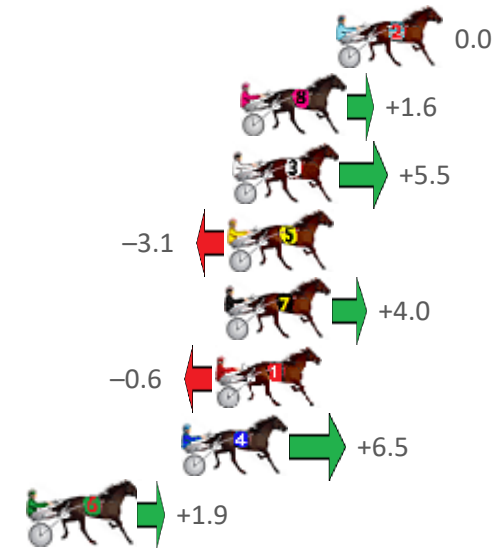

Redcliffe Race 4 Distance 1780m

Wednesday, 13 July 2022

Gross Time: 2:13.50 MileRate: 2:00.70 LeadTime: 11.80s First Qtr: 30.80s Second Qtr: 32.90s Third Qtr: 28.90s Fourth Qtr: 29.10s

NoHorse	Plc	Margin	Time	800Time (W)	400 Time (W)
2 UHURA	1	0.0m	2:13.50	58.00s (0)	29.10s (0)
8 BETTOR ROCKNROLL	2	3.8m	2:13.79	57.88s (1)	29.06s (2)
3 BUKTHSYSTEM	3	4.1m	2:13.81	57.60s (1)	28.75s (2)
5 SPECIALANDIKNOWIT	4	4.3m	2:13.83	58.22s (1)	29.35s (1)
7 SHADYS DELIGHT	5	4.4m	2:13.84	57.71s (0)	28.68s (0)
1 CUPCAKESNWHIPCREA	6	4.8m	2:13.87	58.04s (0)	29.03s (0)
4 GULMARG	7	6.1m	2:13.97	57.53s (0)	28.59s (1)
6 BUTCHERFEELGOOD	8	12.1m	2:14.42	57.86s (1)	29.02s (2)

Finish Position and metres gained from 800m

Sectionals
Powered
by

Home of PJ Harness Analyser

Want to know how successful PJ Harness Analyser is?
Click here for regular updates

www.pjdata.com.au admin@pjdata.com.au www.facebook.com/PJHarnessRacing

The Racing Queensland Board (trading as Racing Queensland) and provider are not responsible for the completeness or accuracy of any of the information contained herein, and makes no representations about its suitability for any purpose.