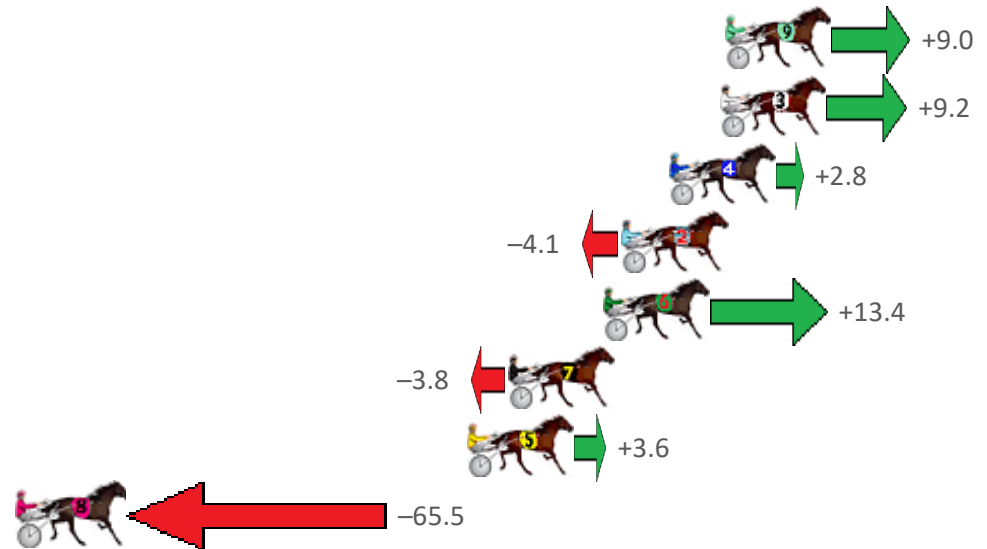

Redcliffe Race 3 Distance 1780m

Wednesday, 13 July 2022

Gross Time: 2:13.40 MileRate: 2:00.60 LeadTime: 11.80s First Qtr: 31.70s Second Qtr: 31.70s Third Qtr: 29.30s Fourth Qtr: 28.90s

NoHorse	Plc	Margin	Time	800Time (W)	400 Time (W)
9 ROSES ARE SWEET	1	0.0m	2:13.40	57.55s (0)	28.27s (0)
3 ROCK IT BABY	2	0.2m	2:13.42	57.53s (1)	28.51s (1)
4 SWEET JASMINE	3	2.2m	2:13.57	58.00s (1)	28.97s (1)
2 JELIGNITE JACK	4	4.1m	2:13.71	58.50s (0)	29.19s (0)
6 DOLLARBILL	5	4.8m	2:13.76	57.23s (1)	28.18s (1)
7 THE CASUAL GOOSE	6	8.6m	2:14.05	58.47s (0)	29.20s (0)
5 THE HARRIS HAWK	7	10.2m	2:14.17	57.94s (0)	28.61s (0)
8 WILLIEWA LIGHTNING	8	79.5m	2:19.43	62.94s (1)	33.86s (1)

Finish Position and metres gained from 800m

Sectionals
Powered
by

Home of PJ Harness Analyser

Want to know how successful PJ Harness Analyser is?
Click here for regular updates

www.pjdata.com.au admin@pjdata.com.au www.facebook.com/PJHarnessRacing

The Racing Queensland Board (trading as Racing Queensland) and provider are not responsible for the completeness or accuracy of any of the information contained herein, and makes no representations about its suitability for any purpose.