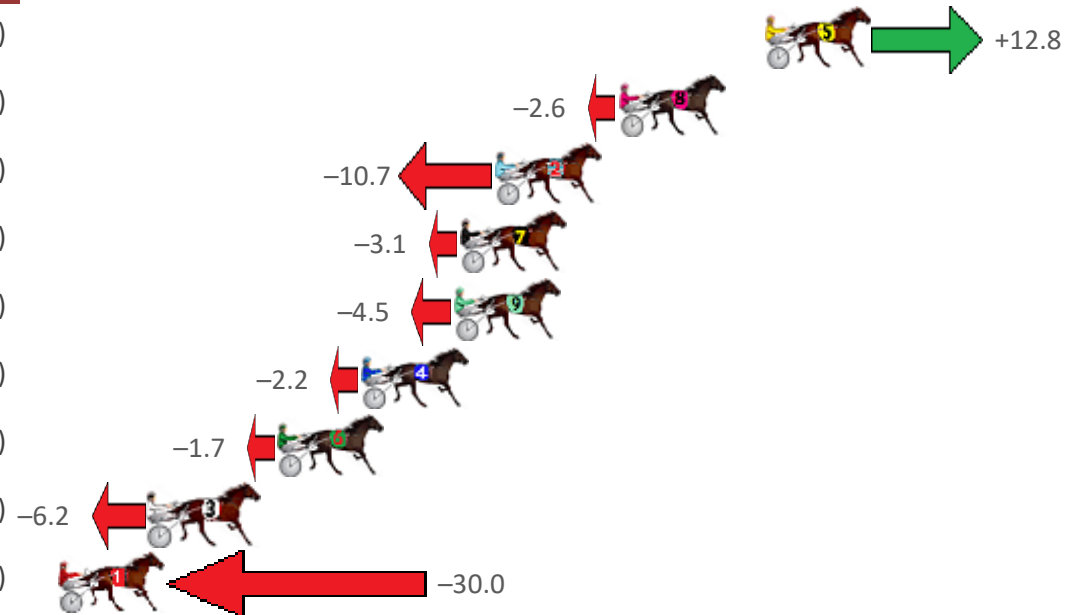

Redcliffe Race 7 Distance 1780m

Wednesday, 13 July 2022

Gross Time: 2:12.30 MileRate: 1:59.60 LeadTime: 11.70s First Qtr: 29.20s Second Qtr: 30.70s Third Qtr: 29.40s Fourth Qtr: 31.30s

NoHorse	Plc	Margin	Time	800Time (W)	400 Time (W)
5 DANCING WITH MY EX	1	0.0m	2:12.30	59.73s (1)	30.60s (1)
8 FEELGOOD EXPRESS	2	5.8m	2:12.77	60.90s (1)	31.72s (1)
2 TULHURST CUDDLES	3	10.7m	2:13.18	61.51s (0)	32.13s (0)
7 VERMONT	4	12.1m	2:13.29	60.93s (0)	31.49s (0)
9 ABBEY DIADEMA	5	12.3m	2:13.31	61.04s (1)	31.88s (1)
4 ELPINE SALLY	6	16.0m	2:13.61	60.87s (0)	31.47s (0)
6 SONNY ORLANDO	7	19.3m	2:13.88	60.83s (1)	31.71s (1)
3 DEVELSTIX	8	24.4m	2:14.30	61.17s (0)	31.72s (0)
1 TOOLITTLETOOLATE	9	34.6m	2:15.13	62.96s (0)	33.57s (0)

Finish Position and metres gained from 800m

Sectionals
Powered
by

Home of PJ Harness Analyser

Want to know how successful PJ Harness Analyser is?
Click here for regular updates

www.pjdata.com.au admin@pjdata.com.au www.facebook.com/PJHarnessRacing