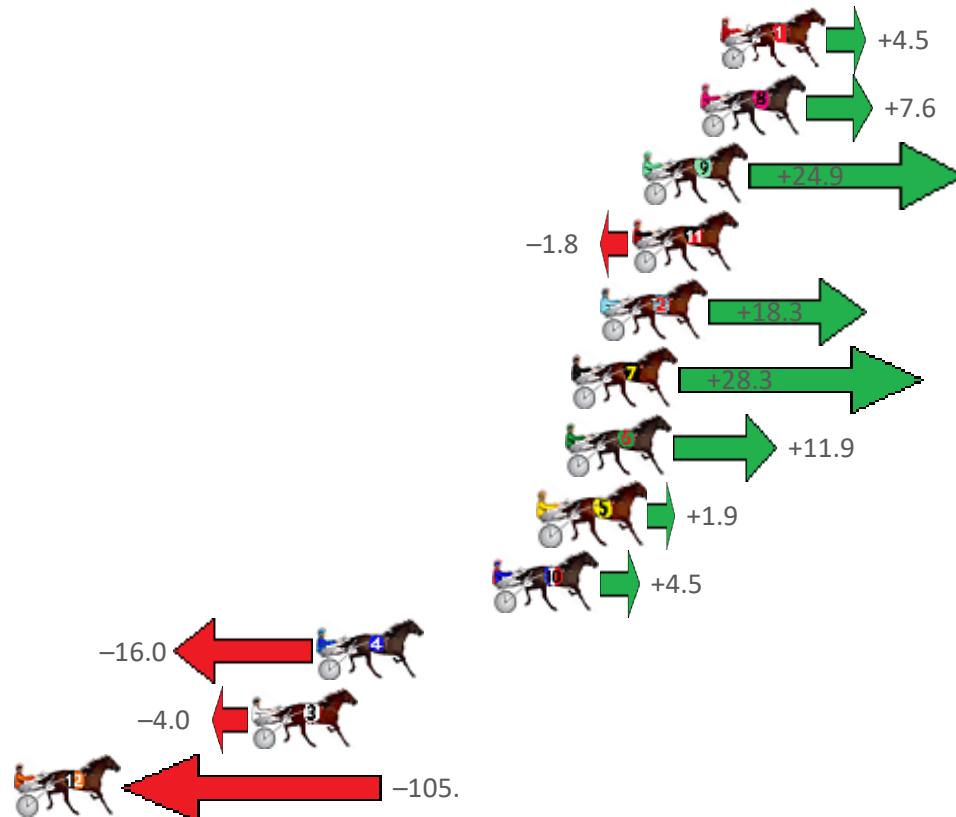

Albion Park Race 9 Distance 2138m

Tuesday, 28 June 2022

Gross Time: 2:35.70 MileRate: 1:57.20 LeadTime: 36.60s First Qtr: 31.40s Second Qtr: 29.80s Third Qtr: 28.70s Fourth Qtr: 29.20s

NoHorse	Plc	Margin	Time	800Time (W)	400 Time (W)
1 LETSPLAYUNI	1	0.0m	2:35.70	57.58s (0)	28.88s (0)
8 BONNIE PRINCE LOUIS	2	0.8m	2:35.76	57.36s (0)	28.66s (0)
9 ISOLATION	3	3.1m	2:35.94	56.14s (1)	28.08s (2)
11 GLENLEDI COMMANDE	4	3.5m	2:35.97	58.05s (1)	29.43s (1)
2 MISTER REACTOR	5	4.7m	2:36.06	56.62s (1)	28.52s (2)
7 STRONG RESPONSE	6	5.9m	2:36.15	55.91s (1)	28.09s (1)
6 CHARLIE CHUCKLES	7	6.1m	2:36.17	57.09s (0)	28.39s (1)
5 FIREHOUSE	8	7.1m	2:36.24	57.80s (1)	29.38s (1)
10 TORQUE ONETWOTHRE	9	9.0m	2:36.39	57.63s (0)	28.93s (0)
4 MY ULTIMATE BILLY	10	16.0m	2:36.93	59.13s (0)	30.43s (0)
3 OYSTER STRIDE	11	18.6m	2:37.12	58.28s (1)	29.86s (1)
12 THE LONGEST DAY	12	122.0m	2:45.04	66.08s (2)	36.98s (3)

Finish Position and metres gained from 800m

Sectionals
Powered
by

Home of PJ Harness Analyser

Want to know how successful PJ Harness Analyser is?
Click here for regular updates

www.pjdata.com.au admin@pjdata.com.au www.facebook.com/PJHarnessRacing

The Racing Queensland Board (trading as Racing Queensland) and provider are not responsible for the completeness or accuracy of any of the information contained herein, and makes no representations about its suitability for any purpose.