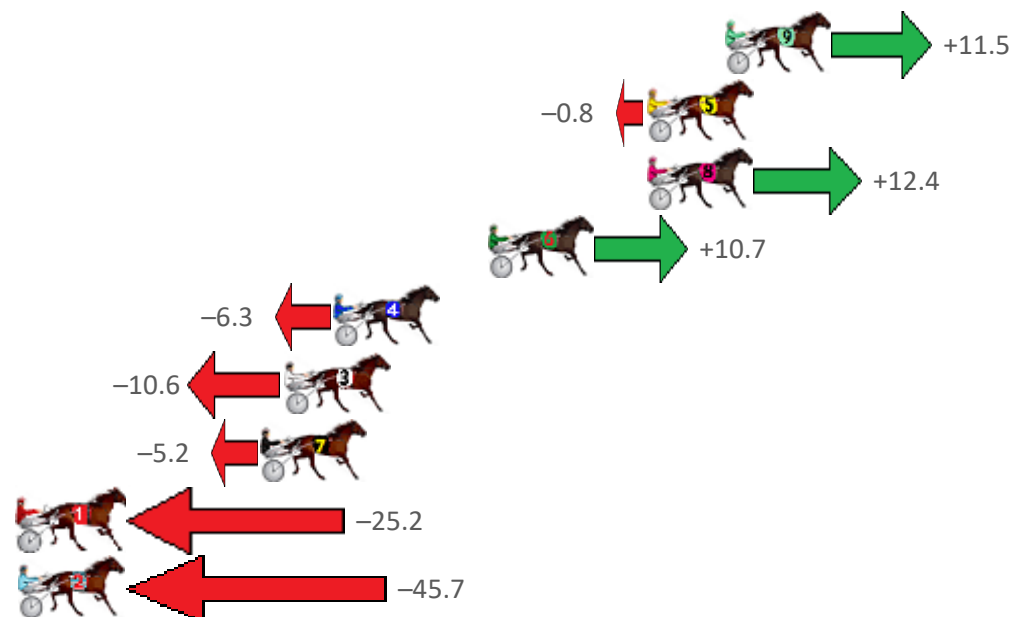

Albion Park Race 4 Distance 1660m

Tuesday, 28 June 2022

Gross Time: 1:57.60 MileRate: 1:54.00 LeadTime: 3.20s First Qtr: 26.80s Second Qtr: 29.90s Third Qtr: 28.10s Fourth Qtr: 29.60s

NoHorse	Plc	Margin	Time	800Time (W)	400 Time (W)
9 TEDDY FEELS GOOD	1	0.0m	1:57.60	56.90s (1)	29.52s (1)
5 AUNTY BELLA	2	3.1m	1:57.84	57.78s (1)	29.84s (0)
8 RYANS GANGSTER	2	3.1m	1:57.84	56.86s (1)	29.36s (3)
6 MUCH BETTOR	4	9.4m	1:58.33	57.03s (1)	29.57s (3)
4 HE SAID SHE SAID	5	15.5m	1:58.80	58.26s (0)	30.08s (0)
3 HY VOLTAGE	6	17.5m	1:58.96	58.58s (1)	30.56s (2)
7 ROLL ONE OVER	7	18.4m	1:59.03	58.21s (0)	30.27s (2)
1 IL MAXIMUS	8	29.8m	1:59.91	59.69s (0)	31.47s (0)
2 JACKS N JAZZ	9	45.7m	2:01.15	61.25s (0)	32.59s (1)

Finish Position and metres gained from 800m

Sectionals
Powered
by

Home of PJ Harness Analyser

Want to know how successful PJ Harness Analyser is?
Click here for regular updates

www.pjdata.com.au admin@pjdata.com.au www.facebook.com/PJHarnessRacing

The Racing Queensland Board (trading as Racing Queensland) and provider are not responsible for the completeness or accuracy of any of the information contained herein, and makes no representations about its suitability for any purpose.