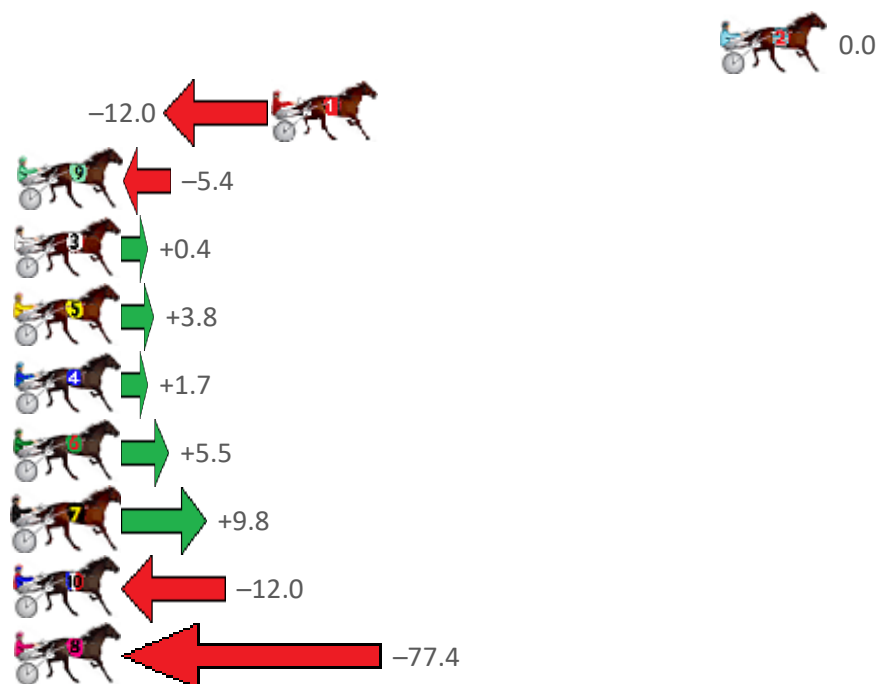

Albion Park Race 5 Distance 1660m

Tuesday, 28 June 2022

Gross Time: 1:57.80 MileRate: 1:54.20 LeadTime: 3.50s First Qtr: 28.70s Second Qtr: 27.90s Third Qtr: 27.90s Fourth Qtr: 29.80s

NoHorse	Plc	Margin	Time	800Time (W)	400 Time (W)
2 MI FURIOSO TORO	1	0.0m	1:57.80	57.70s (0)	29.80s (0)
1 O B LEGAL	2	17.8m	1:59.19	58.69s (0)	30.71s (0)
9 GOING GREAT GUNS	3	27.9m	1:59.98	58.32s (0)	30.10s (0)
3 MASTER CHARLES	4	28.4m	2:00.02	57.92s (1)	30.22s (1)
5 BETTING ORIGIN	5	29.1m	2:00.07	57.69s (1)	30.19s (2)
4 ROCK IT BABY	6	31.2m	2:00.24	57.86s (0)	29.76s (1)
6 SOHO CASABLANCA	7	32.6m	2:00.35	57.61s (1)	30.15s (1)
7 HARRY KANE	8	33.5m	2:00.42	57.32s (1)	29.94s (2)
10 WARRAWEE FLYER	9	39.7m	2:00.90	58.88s (0)	30.58s (0)
8 PRESS STATEMENT	10	171.7m	2:11.21	64.57s (0)	34.49s (0)

Finish Position and metres gained from 800m

Sectionals
Powered
by

Home of PJ Harness Analyser

Want to know how successful PJ Harness Analyser is?
Click here for regular updates

www.pjdata.com.au admin@pjdata.com.au www.facebook.com/PJHarnessRacing

The Racing Queensland Board (trading as Racing Queensland) and provider are not responsible for the completeness or accuracy of any of the information contained herein, and makes no representations about its suitability for any purpose.