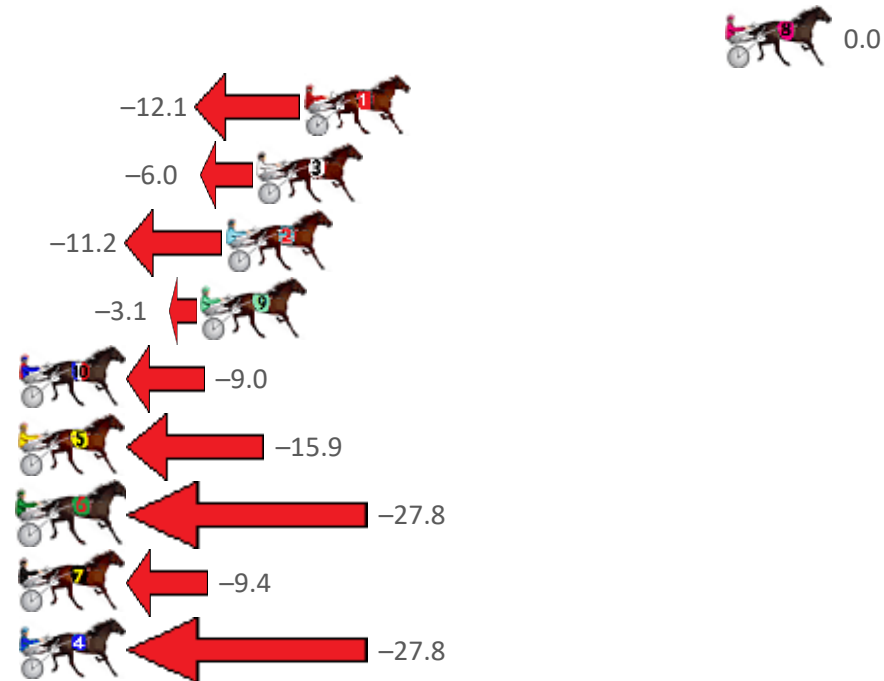

Albion Park Race 6 Distance 1660m

Tuesday, 28 June 2022

Gross Time: 1:57.00 MileRate: 1:53.40 LeadTime: 3.50s First Qtr: 28.90s Second Qtr: 28.80s Third Qtr: 28.20s Fourth Qtr: 27.60s

NoHorse	Plc	Margin	Time	800Time (W)	400 Time (W)
8 CANTFINDABETTORMA	1	0.0m	1:57.00	55.80s (0)	27.60s (0)
1 REDBANK MOLLY	2	16.7m	1:58.21	56.69s (0)	28.49s (0)
3 KORLOFF NOIR	3	18.6m	1:58.35	56.27s (0)	28.11s (0)
2 PRECIOUS CULLEN	4	19.8m	1:58.44	56.64s (0)	28.48s (0)
9 TORQUE TOTHE MUSIC	5	20.8m	1:58.51	56.07s (1)	28.23s (2)
10 LEANDER	6	31.8m	1:59.31	56.51s (1)	28.71s (2)
5 CHAL BE	7	36.5m	1:59.65	57.01s (0)	28.97s (0)
6 JAY TEE TYRON	8	36.9m	1:59.68	57.84s (1)	29.28s (1)
7 BETTOR ROCKNROLL	9	37.4m	1:59.72	56.56s (1)	28.68s (1)
4 BLUE SHARD	10	41.5m	2:00.01	57.85s (1)	29.33s (1)

Finish Position and metres gained from 800m

Sectionals
Powered
by

Home of PJ Harness Analyser

Want to know how successful PJ Harness Analyser is?
Click here for regular updates

www.pjdata.com.au admin@pjdata.com.au www.facebook.com/PJHarnessRacing

The Racing Queensland Board (trading as Racing Queensland) and provider are not responsible for the completeness or accuracy of any of the information contained herein, and makes no representations about its suitability for any purpose.