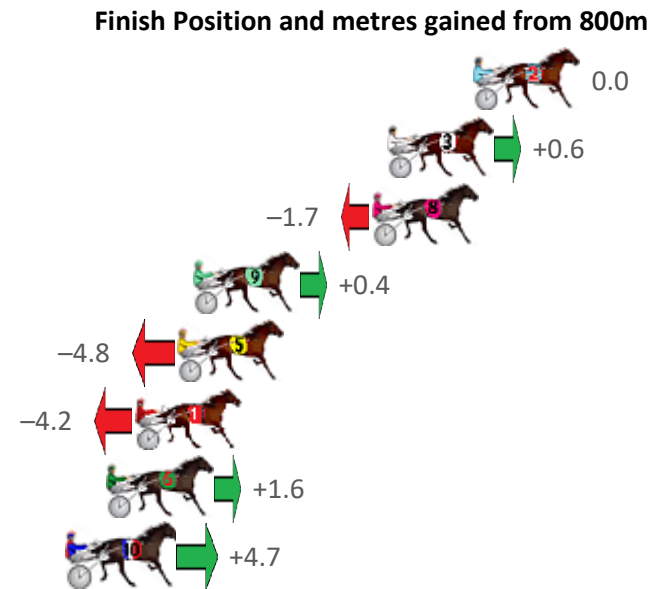

Albion Park Race 10 Distance 1660m

Tuesday, 28 June 2022

Gross Time: 1:58.20 MileRate: 1:54.60 LeadTime: 3.30s First Qtr: 29.00s Second Qtr: 30.70s Third Qtr: 28.00s Fourth Qtr: 27.20s

No	Horse	Plc	Margin	Time	800Time (W)	400 Time (W)
2	PERFECT CUT	1	0.0m	1:58.20	55.20s (0)	27.20s (0)
3	DUKKAH	2	3.4m	1:58.44	55.16s (0)	27.16s (0)
8	JENDEN STRIKE	3	4.0m	1:58.49	55.33s (1)	27.37s (1)
9	FLYING ART	4	11.1m	1:58.99	55.19s (1)	27.23s (1)
5	STUN GUN	5	11.7m	1:59.04	55.56s (1)	27.60s (1)
1	CHAMONIX	6	13.4m	1:59.16	55.52s (0)	27.48s (0)
6	LOCHIEL	7	14.5m	1:59.24	55.12s (1)	27.20s (1)
10	THE GROGFATHER	8	16.0m	1:59.35	54.91s (1)	27.11s (0)

Sectionals
Powered
by

Home of PJ Harness Analyser

Want to know how successful PJ Harness Analyser is?
Click here for regular updates

www.pjdata.com.au admin@pjdata.com.au www.facebook.com/PJHarnessRacing