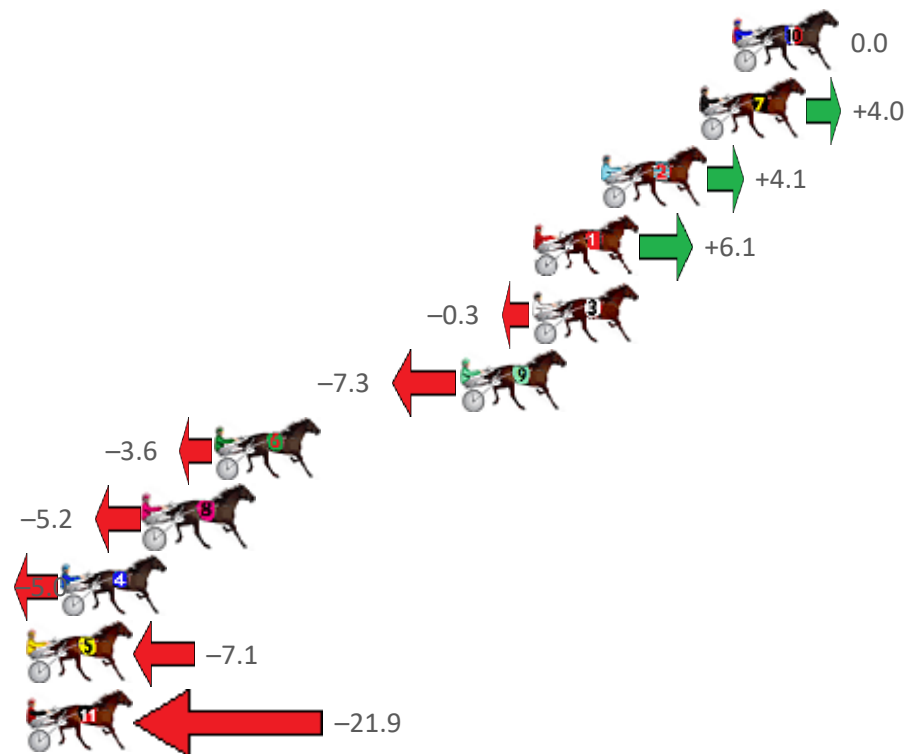

Albion Park Race 11 Distance 2138m

Tuesday, 28 June 2022

Gross Time: 2:33.70 MileRate: 1:55.70 LeadTime: 37.30s First Qtr: 29.80s Second Qtr: 30.70s Third Qtr: 27.60s Fourth Qtr: 28.30s

NoHorse	Plc	Margin	Time	800Time (W)	400 Time (W)
10 ROCK BOTTOM	1	0.0m	2:33.70	55.90s (0)	28.30s (0)
7 KEY LARGO	2	1.3m	2:33.80	55.64s (0)	28.00s (0)
2 OUR BONDI BEACH	3	5.2m	2:34.09	55.65s (0)	27.97s (0)
1 OHOKA JIMMY	4	7.9m	2:34.29	55.53s (0)	27.89s (0)
3 THE SHADY ONE	4	7.9m	2:34.29	55.97s (1)	28.21s (1)
9 LOMBO HEAVEN	6	10.8m	2:34.50	56.46s (1)	28.78s (1)
6 CANT REFUSE	7	20.5m	2:35.22	56.26s (1)	28.54s (1)
8 MARK OF INTEGRITY	8	23.3m	2:35.43	56.39s (0)	28.71s (0)
4 HARPS	9	26.6m	2:35.68	56.40s (1)	28.72s (1)
5 MAJORDOIT	10	28.1m	2:35.79	56.55s (2)	28.83s (2)
11 LETS KATCHMEIFUCAN	11	34.2m	2:36.24	57.60s (1)	29.84s (1)

Finish Position and metres gained from 800m

Sectionals
Powered
by

Home of PJ Harness Analyser

Want to know how successful PJ Harness Analyser is?
Click here for regular updates

www.pjdata.com.au admin@pjdata.com.au www.facebook.com/PJHarnessRacing