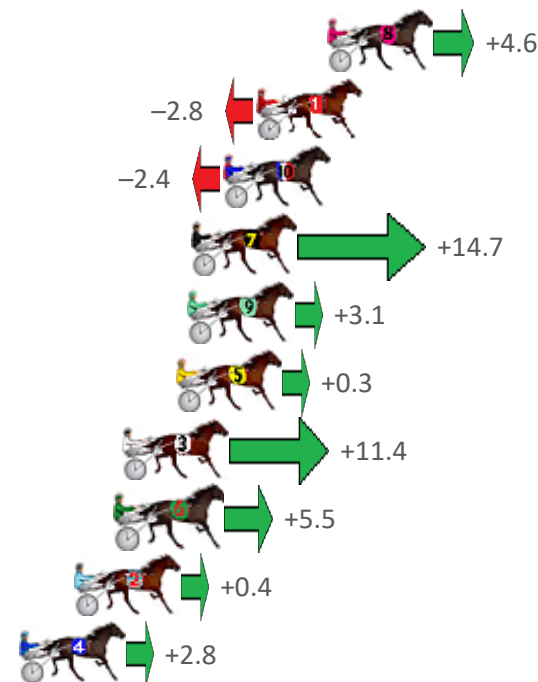

Albion Park Race 8 Distance 1660m

Tuesday, 28 June 2022

Gross Time: 1:59.30 MileRate: 1:55.60 LeadTime: 3.40s First Qtr: 28.70s Second Qtr: 30.60s Third Qtr: 28.00s Fourth Qtr: 28.60s

NoHorse	Plc	Margin	Time	800Time (W)	400 Time (W)
8 BONNIES DANCE	1	0.0m	1:59.30	56.28s (0)	28.28s (0)
1 GOLDEN LACE	2	2.8m	1:59.51	56.81s (0)	28.81s (0)
10 MISTER CAUTIOUS	3	4.1m	1:59.61	56.79s (1)	28.79s (1)
7 ROCKNHOLME	4	5.4m	1:59.71	55.61s (0)	27.69s (1)
9 WILLIEWA LIGHTNING	5	5.5m	1:59.71	56.41s (0)	28.37s (0)
5 OUTA THE BLUE	6	6.0m	1:59.75	56.61s (1)	28.65s (1)
3 A RAINBOW DANCER	7	8.1m	1:59.91	55.85s (1)	28.01s (2)
6 BORSELLINO	8	8.3m	1:59.92	56.26s (0)	28.26s (0)
2 MOTU AMETHYST	9	10.0m	2:00.05	56.63s (1)	28.63s (1)
4 DANCINTOTHEBEAT	10	12.2m	2:00.22	56.48s (1)	28.52s (1)

Finish Position and metres gained from 800m

Sectionals
Powered
by

Home of PJ Harness Analyser

Want to know how successful PJ Harness Analyser is?
Click here for regular updates

www.pjdata.com.au admin@pjdata.com.au www.facebook.com/PJHarnessRacing