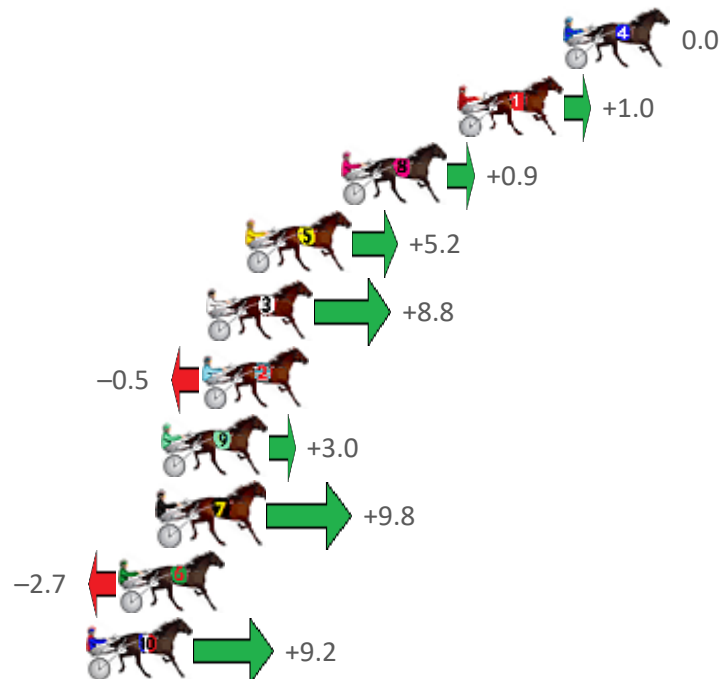

Albion Park Race 7 Distance 1660m

Tuesday, 28 June 2022

Gross Time: 1:58.10 MileRate: 1:54.50 LeadTime: 3.40s First Qtr: 27.90s Second Qtr: 30.10s Third Qtr: 28.10s Fourth Qtr: 28.60s

NoHorse	Plc	Margin	Time	800Time (W)	400 Time (W)
4 UPTOWN BEACHGIRL	1	0.0m	1:58.10	56.70s (0)	28.60s (0)
1 THE MAHARANI	2	4.2m	1:58.42	56.66s (0)	28.56s (0)
8 DANCE IN THE SUN	3	8.8m	1:58.76	56.68s (0)	28.60s (0)
5 HEZ ON THE BUZZER	4	12.6m	1:59.05	56.41s (0)	28.27s (0)
3 BETTERTHANLEGO	5	14.1m	1:59.16	56.16s (1)	28.62s (1)
2 GLITTER STRIP	6	14.3m	1:59.17	56.81s (0)	28.75s (0)
9 JAGGERS SWAGGER	7	15.9m	1:59.29	56.57s (1)	29.03s (1)
7 LIFEINHEAVEN	8	16.0m	1:59.30	56.10s (0)	28.16s (0)
6 AYE AYE CAPTAIN	9	17.6m	1:59.42	56.98s (1)	29.44s (1)
10 MONTANA EXPRESS	10	18.9m	1:59.52	56.16s (1)	28.66s (1)

Finish Position and metres gained from 800m

Sectionals
Powered
by

Home of PJ Harness Analyser

Want to know how successful PJ Harness Analyser is?
Click here for regular updates

www.pjdata.com.au admin@pjdata.com.au www.facebook.com/PJHarnessRacing

The Racing Queensland Board (trading as Racing Queensland) and provider are not responsible for the completeness or accuracy of any of the information contained herein, and makes no representations about its suitability for any purpose.