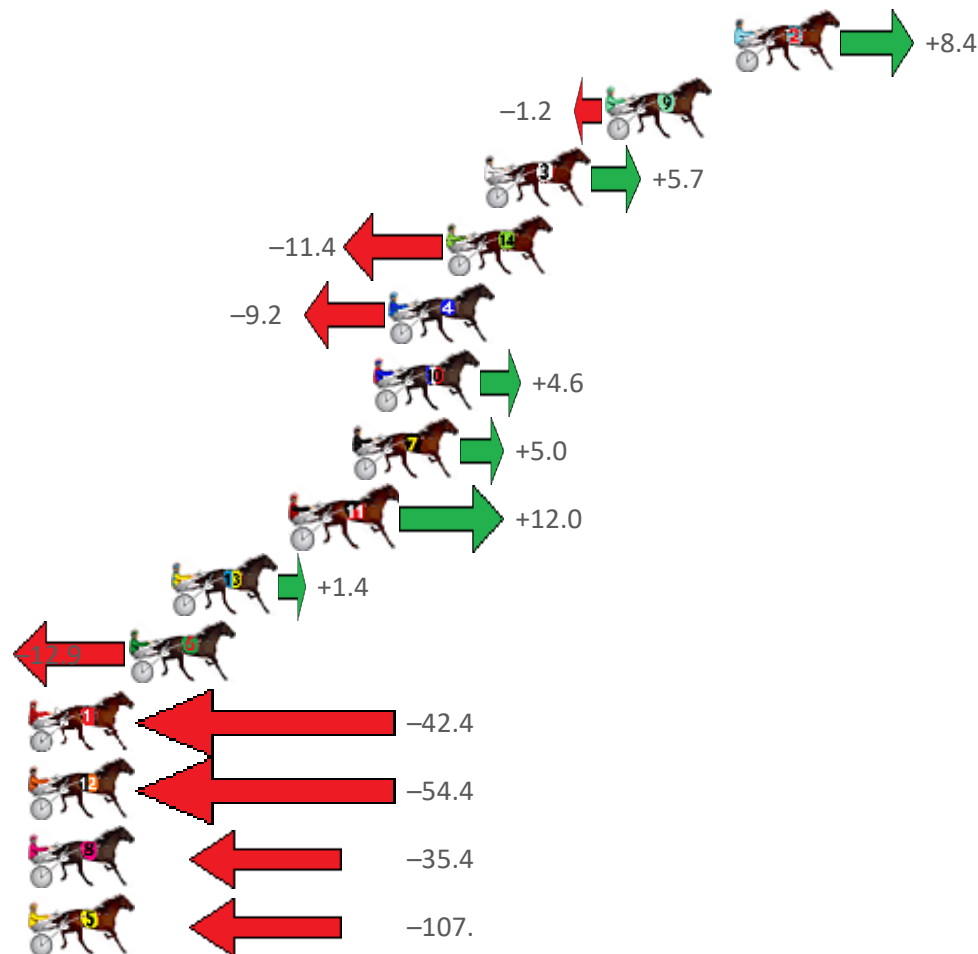

Albion Park Race 2 Distance 2138m

Tuesday, 28 June 2022

Gross Time: 2:43.70 MileRate: 2:03.20 LeadTime: 43.10s First Qtr: 31.60s Second Qtr: 29.70s Third Qtr: 28.90s Fourth Qtr: 30.40s

NoHorse	Plc	Margin	Time	800Time (W)	400 Time (W)
2 PADDY PANTS	1	0.0m	2:43.70	58.70s (0)	30.04s (1)
9 KING OF THE NORTH	2	5.1m	2:44.11	59.43s (1)	30.77s (1)
3 JUST CALL ME MOLLY	3	9.9m	2:44.49	58.97s (1)	30.31s (1)
14 KAR MANOR	4	11.4m	2:44.61	60.21s (0)	31.31s (0)
4 HATTIE	5	13.7m	2:44.79	60.07s (0)	31.05s (0)
10 SHEGOTSASS	6	14.3m	2:44.84	59.08s (0)	30.10s (1)
7 DEAD SET MUSCLE	7	15.1m	2:44.90	59.06s (1)	30.52s (0)
11 CARNERA	8	17.5m	2:45.09	58.57s (1)	29.51s (2)
13 THE REAPER	9	22.3m	2:45.47	59.37s (1)	30.37s (2)
6 MISSY NOVA	10	24.0m	2:45.61	60.41s (1)	31.47s (2)
1 SONETTO	11	56.3m	2:48.18	62.78s (0)	32.84s (0)
12 DOWN UNDER RORS	12	80.0m	2:50.07	63.83s (0)	34.73s (1)
8 MAJESTIC SPEED	13	80.2m	2:50.08	62.46s (0)	32.88s (0)
5 WILLIS GRAHAM	14	248.3m	3:03.46	68.94s (0)	37.96s (0)

Finish Position and metres gained from 800m

Sectionals
Powered
by

Home of PJ Harness Analyser

Want to know how successful PJ Harness Analyser is?
Click here for regular updates

www.pjdata.com.au admin@pjdata.com.au www.facebook.com/PJHarnessRacing

The Racing Queensland Board (trading as Racing Queensland) and provider are not responsible for the completeness or accuracy of any of the information contained herein, and makes no representations about its suitability for any purpose.