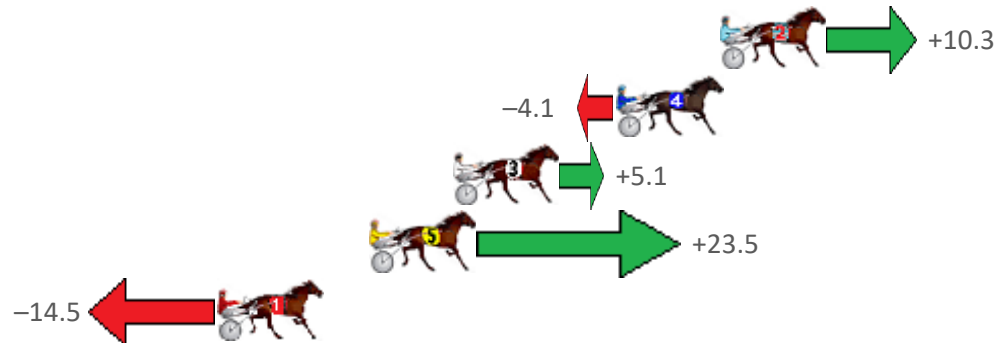

Albion Park Race 1 Distance 1628m

Tuesday, 28 June 2022

Gross Time: 2:06.10 MileRate: 2:04.70 LeadTime: 3.20s First Qtr: 32.20s Second Qtr: 32.20s Third Qtr: 29.70s Fourth Qtr: 28.80s

NoHorse	Plc	Margin	Time	800Time (W)	400 Time (W)
2 KENETURIO	1	0.0m	2:06.10	57.74s (0)	28.68s (1)
4 MISS MEMPHIS	2	4.1m	2:06.41	58.81s (0)	29.11s (0)
3 WEWILLSEEHOWWEGO	3	10.6m	2:06.90	58.14s (0)	28.64s (0)
5 RAZZLEME DAZZLEME	4	13.9m	2:07.15	56.79s (0)	28.25s (1)
1 NELLIE JOY	5	19.9m	2:07.60	59.60s (0)	29.98s (0)

Finish Position and metres gained from 800m

Sectionals
Powered
by

Home of PJ Harness Analyser

Want to know how successful PJ Harness Analyser is?
Click here for regular updates

www.pjdata.com.au admin@pjdata.com.au www.facebook.com/PJHarnessRacing