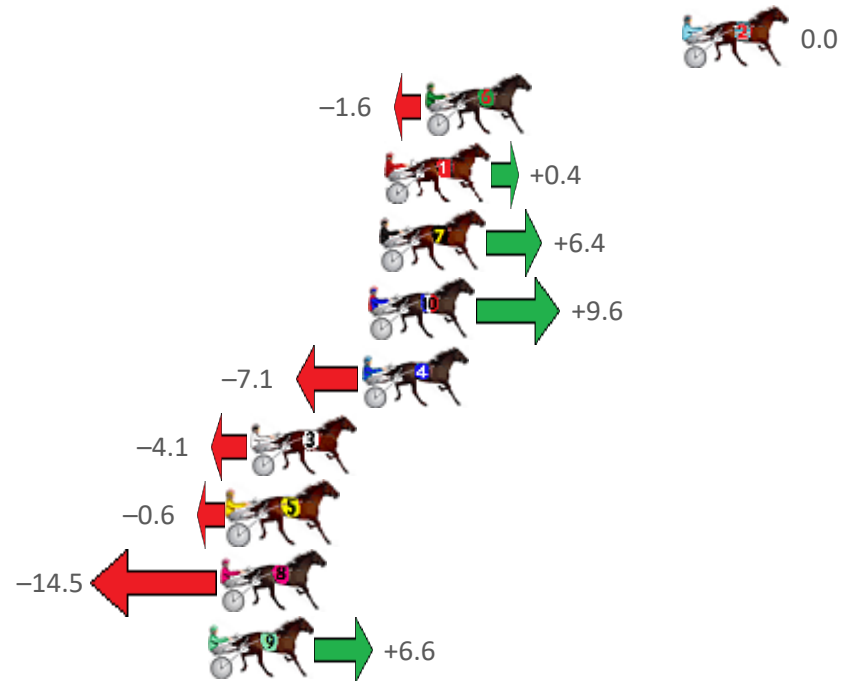

Redcliffe Race 3 Distance 1780m

Saturday, 25 June 2022

Gross Time: 2:07.20 MileRate: 1:55.00 LeadTime: 11.00s First Qtr: 29.20s Second Qtr: 30.20s Third Qtr: 28.90s Fourth Qtr: 27.90s

NoHorse	Plc	Margin	Time	800Time (W)	400 Time (W)
2 THE HONEY QUEEN	1	0.0m	2:07.20	56.80s (0)	27.90s (0)
6 JERADAS DELIGHT	2	10.2m	2:07.95	56.91s (1)	28.02s (1)
1 FOND MEMORIES	3	11.8m	2:08.07	56.77s (0)	28.09s (0)
7 BALLERINI	4	12.0m	2:08.08	56.35s (0)	27.78s (0)
10 SAUCY DREAMS	5	12.4m	2:08.11	56.12s (1)	27.61s (2)
4 SPORTY DANCER	6	12.7m	2:08.13	57.30s (0)	28.48s (0)
3 JASPER	7	17.1m	2:08.45	57.09s (1)	28.18s (1)
5 RUBIES FOR TASH	8	18.0m	2:08.52	56.84s (1)	27.93s (1)
8 SCARLET BABE	9	18.3m	2:08.54	57.82s (1)	28.89s (1)
9 MISDEMEANOR	10	18.8m	2:08.58	56.33s (0)	27.93s (0)

Finish Position and metres gained from 800m

Sectionals
Powered
by

Home of PJ Harness Analyser

Want to know how successful PJ Harness Analyser is?
Click here for regular updates

www.pjdata.com.au admin@pjdata.com.au www.facebook.com/PJHarnessRacing