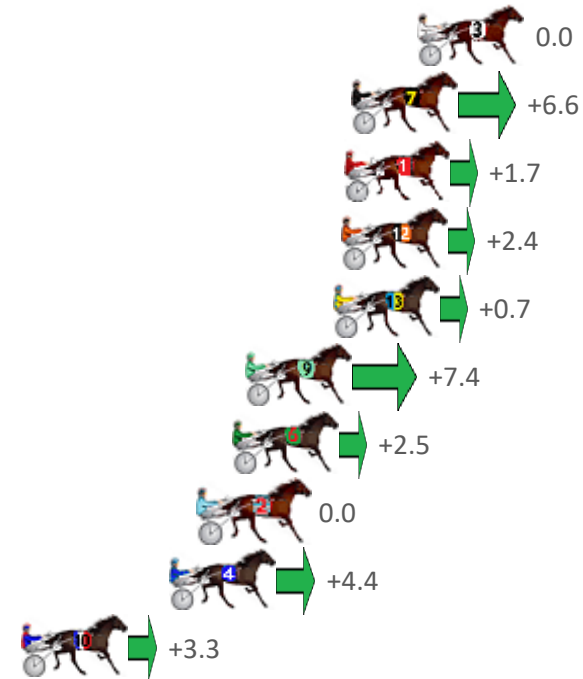

Redcliffe Race 8 Distance 2613m

Saturday, 25 June 2022

Gross Time: 3:18.00 MileRate: 2:01.90 LeadTime: 79.20s First Qtr: 31.70s Second Qtr: 31.30s Third Qtr: 27.10s Fourth Qtr: 28.70s

NoHorse	Plc	Margin	Time	800Time (W)	400 Time (W)
3 SEBS CHOICE	1	0.0m	3:18.00	55.80s (0)	28.70s (0)
7 NORTHVIEW HUSTLER	2	2.6m	3:18.20	55.34s (0)	28.21s (0)
1 CAPTAIN CRUSADER	3	2.9m	3:18.22	55.68s (0)	28.59s (0)
12 TURN IT UP	4	3.0m	3:18.23	55.63s (1)	28.53s (1)
13 MACH SHARD	5	3.3m	3:18.25	55.75s (2)	28.88s (1)
9 CRIME WRITER	6	6.8m	3:18.51	55.29s (0)	28.19s (0)
6 COLT THIRTY ONE	7	7.3m	3:18.55	55.63s (1)	28.31s (1)
2 MAKE MINE MEMPHIS	8	8.6m	3:18.65	55.80s (2)	29.01s (2)
4 L L COOL J	9	9.8m	3:18.74	55.49s (1)	28.73s (2)
10 TOMMY LINCOLN	10	15.7m	3:19.18	55.57s (0)	28.56s (1)

Finish Position and metres gained from 800m

Sectionals
Powered
by

Home of PJ Harness Analyser

Want to know how successful PJ Harness Analyser is?
Click here for regular updates

www.pjdata.com.au admin@pjdata.com.au www.facebook.com/PJHarnessRacing