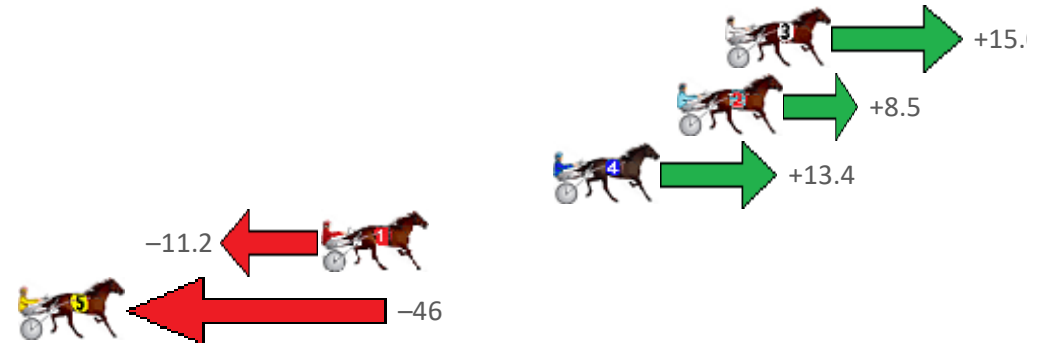

Redcliffe Race 9 Distance 1780m

Saturday, 25 June 2022

Gross Time: 2:05.10 MileRate: 1:53.10 LeadTime: 11.00s First Qtr: 28.00s Second Qtr: 28.00s Third Qtr: 28.20s Fourth Qtr: 29.90s

NoHorse	Plc	Margin	Time	800Time (W)	400 Time (W)
3 SAM IS PERFECTION	1	0.0m	2:05.10	57.02s (0)	29.04s (1)
2 MY ULTIMATE STAR	2	1.9m	2:05.25	57.49s (0)	29.54s (2)
4 MISTERFREEZE	3	6.8m	2:05.63	57.13s (0)	29.19s (1)
1 RANGER BOMB	4	16.0m	2:06.35	58.91s (0)	30.81s (1)
5 CRUNCH TIME	5	45.8m	2:08.69	61.41s (0)	33.30s (0)

Finish Position and metres gained from 800m

Sectionals
Powered
by

Home of PJ Harness Analyser

Want to know how successful PJ Harness Analyser is?
Click here for regular updates

www.pjdata.com.au admin@pjdata.com.au www.facebook.com/PJHarnessRacing