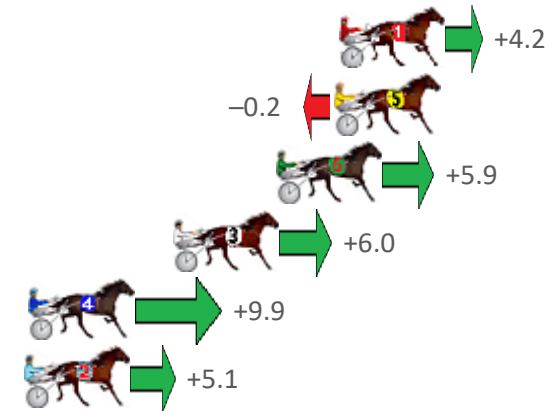

Redcliffe Race 4 Distance 2613m

Saturday, 25 June 2022

Gross Time: 3:13.00 MileRate: 1:58.90 LeadTime: 76.80s First Qtr: 30.30s Second Qtr: 30.40s Third Qtr: 27.80s Fourth Qtr: 27.70s

NoHorse	Plc	Margin	Time	800Time (W)	400 Time (W)
1 ANOTHER STATEMENT	1	0.0m	3:13.00	55.21s (0)	27.40s (0)
5 ITS MR CLOONEY	2	0.2m	3:13.01	55.51s (0)	27.71s (0)
6 WATTS UP SUNSHINE	3	2.5m	3:13.18	55.09s (0)	27.50s (1)
3 OHOKA CHOPPER	4	6.6m	3:13.48	55.09s (0)	27.38s (1)
4 KANENA PROVLIMA	5	12.3m	3:13.90	54.82s (0)	26.94s (0)
2 CALL ME KEITH	6	12.5m	3:13.91	55.15s (0)	27.31s (0)

Finish Position and metres gained from 800m

Sectionals
Powered
by

Home of PJ Harness Analyser

Want to know how successful PJ Harness Analyser is?
Click here for regular updates

www.pjdata.com.au admin@pjdata.com.au www.facebook.com/PJHarnessRacing