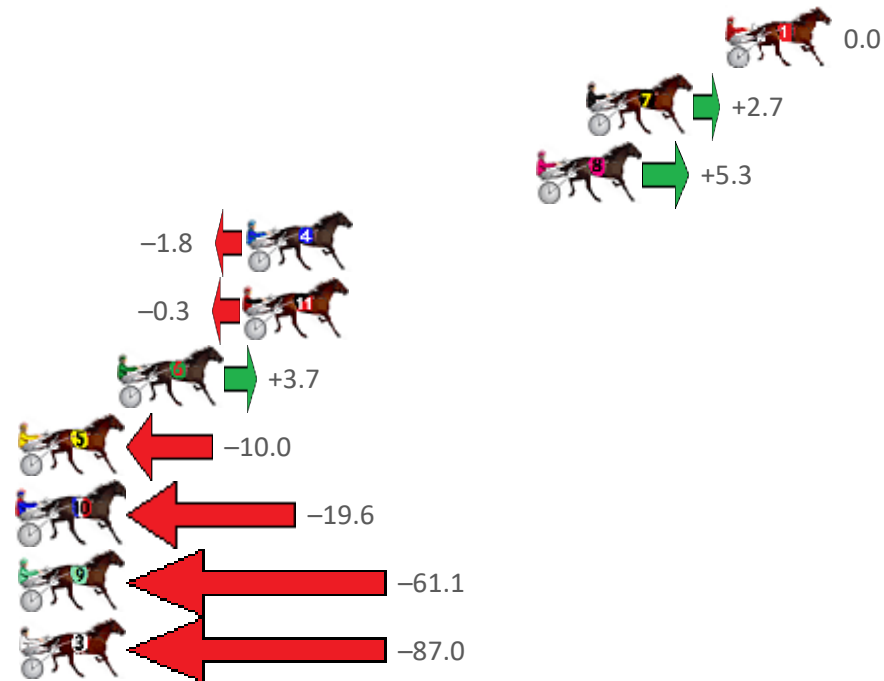

Redcliffe Race 5 Distance 2280m

Saturday, 25 June 2022

Gross Time: 2:45.10 MileRate: 1:56.50 LeadTime: 49.40s First Qtr: 29.80s Second Qtr: 29.50s Third Qtr: 27.80s Fourth Qtr: 28.60s

No	Horse	Plc	Margin	Time	800Time (W)	400 Time (W)
1	AMORE VITA	1	0.0m	2:45.10	56.40s (0)	28.60s (0)
7	SOHO RHAPSODY	2	5.5m	2:45.51	56.21s (1)	28.66s (0)
8	COVER GIRL	3	7.5m	2:45.66	56.03s (1)	28.48s (0)
4	SUGAR FOR MY HONEY	4	19.0m	2:46.53	56.53s (1)	28.91s (1)
11	ALWAYS BME	5	19.1m	2:46.53	56.42s (0)	28.54s (1)
6	RACY ROXY	6	24.1m	2:46.91	56.14s (1)	28.07s (0)
5	ITS BACK PAGE NEWS	7	33.2m	2:47.59	57.10s (1)	28.96s (1)
10	BEJIGGITY	8	33.4m	2:47.61	57.77s (0)	29.68s (0)
9	SHEZ NOTORIOUS	9	84.5m	2:51.45	60.68s (0)	32.73s (0)
3	CANDYKANE	10	91.6m	2:51.98	62.50s (0)	34.12s (0)

Finish Position and metres gained from 800m

Sectionals
Powered
by

Home of PJ Harness Analyser

Want to know how successful PJ Harness Analyser is?
Click here for regular updates

www.pjdata.com.au admin@pjdata.com.au www.facebook.com/PJHarnessRacing