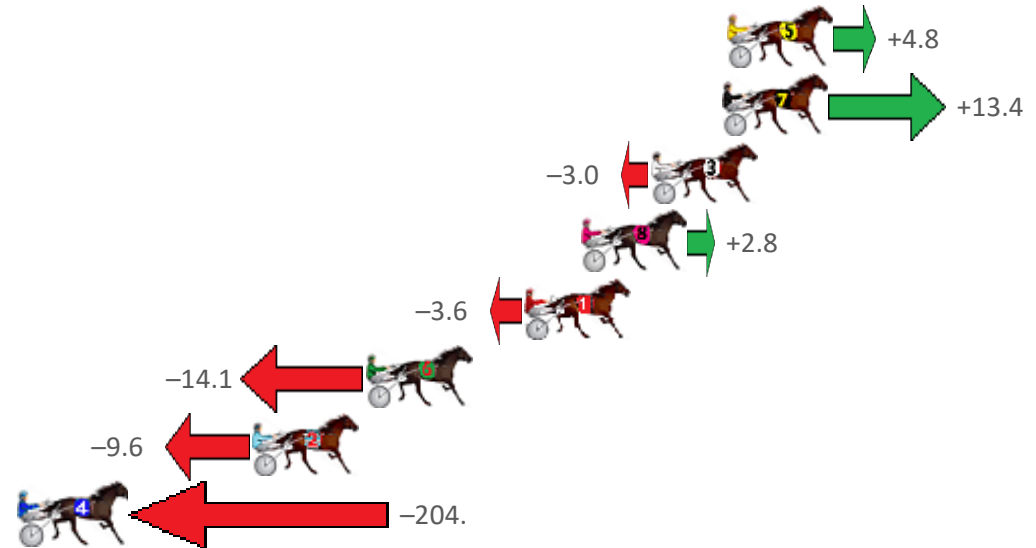

Redcliffe Race 7 Distance 2280m

Saturday, 25 June 2022

Gross Time: 2:45.60 MileRate: 1:56.90 LeadTime: 48.90s First Qtr: 29.90s Second Qtr: 30.00s Third Qtr: 27.50s Fourth Qtr: 29.30s

NoHorse	Plc	Margin	Time	800Time (W)	400 Time (W)
5 TIMS A TROOPER	1	0.0m	2:45.60	56.46s (1)	28.82s (1)
7 DANGERZONE	2	0.2m	2:45.62	55.85s (1)	28.35s (2)
3 TEDDY DISCO	3	3.0m	2:45.83	57.01s (0)	29.52s (0)
8 SUGAR APPLE	4	5.8m	2:46.05	56.60s (0)	28.94s (0)
1 DON LOU	5	8.0m	2:46.21	57.05s (0)	29.40s (0)
6 RIPP	6	14.3m	2:46.70	57.80s (1)	30.20s (1)
2 MY ULTIMATE COBBER	7	18.8m	2:47.04	57.48s (1)	29.81s (1)
4 WE ALWAYS HAVE FAIT	8	217.5m	3:02.31	71.21s (0)	43.25s (0)

Finish Position and metres gained from 800m

Sectionals
Powered
by

Home of PJ Harness Analyser

Want to know how successful PJ Harness Analyser is?
Click here for regular updates

www.pjdata.com.au admin@pjdata.com.au www.facebook.com/PJHarnessRacing

The Racing Queensland Board (trading as Racing Queensland) and provider are not responsible for the completeness or accuracy of any of the information contained herein, and makes no representations about its suitability for any purpose.