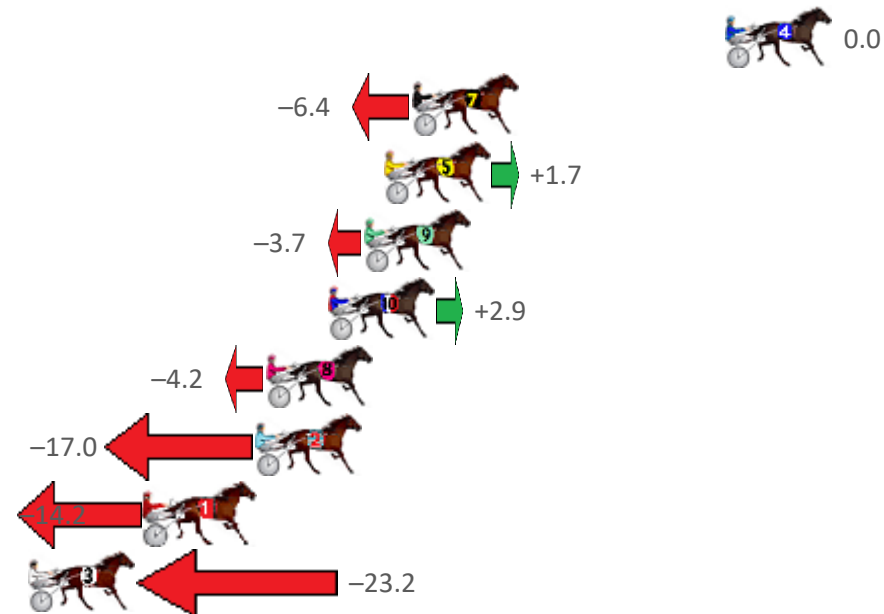

Redcliffe Race 1 Distance 2280m

Saturday, 25 June 2022

Gross Time: 2:46.70 MileRate: 1:57.70 LeadTime: 49.60s First Qtr: 30.60s Second Qtr: 30.50s Third Qtr: 28.10s Fourth Qtr: 27.90s

No	Horse	Plc	Margin	Time	800Time (W)	400 Time (W)
4	ALBY TWO CHAINS	1	0.0m	2:46.70	56.00s (0)	27.90s (0)
7	THE RACONTEUR	2	12.4m	2:47.61	56.45s (1)	28.05s (1)
5	OBI ONE	3	13.5m	2:47.69	55.88s (1)	27.53s (1)
9	BOMBADIER JUJON	4	14.3m	2:47.75	56.26s (1)	27.88s (1)
10	COURAGEOUS SAINT	5	15.7m	2:47.85	55.80s (0)	27.64s (0)
8	CLOUD NINE	6	18.2m	2:48.04	56.29s (0)	28.14s (0)
2	GOTTASHOPEARLY	7	18.6m	2:48.06	57.18s (1)	28.77s (1)
1	CAPTAIN NEMO	8	23.0m	2:48.39	56.99s (0)	28.84s (0)
3	REGULUS	9	27.6m	2:48.72	57.61s (0)	29.48s (0)

Finish Position and metres gained from 800m

Sectionals
Powered
by

Home of PJ Harness Analyser

Want to know how successful PJ Harness Analyser is?
Click here for regular updates

www.pjdata.com.au admin@pjdata.com.au www.facebook.com/PJHarnessRacing

The Racing Queensland Board (trading as Racing Queensland) and provider are not responsible for the completeness or accuracy of any of the information contained herein, and makes no representations about its suitability for any purpose.