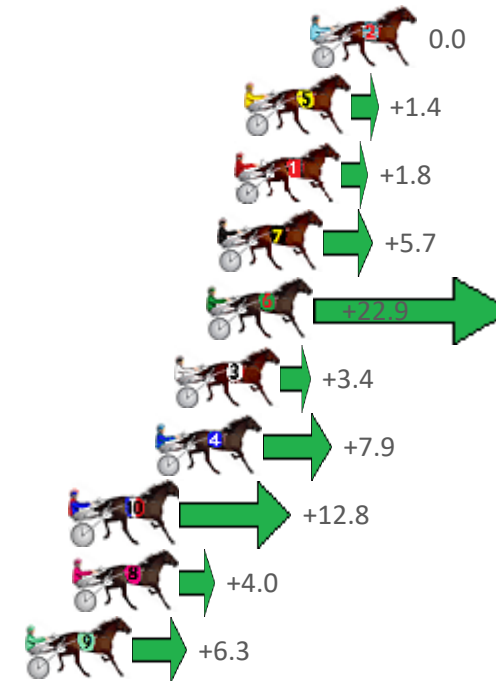

Redcliffe Race 2 Distance 1780m

Saturday, 25 June 2022

Gross Time: 2:07.70 MileRate: 1:55.50 LeadTime: 11.00s First Qtr: 29.60s Second Qtr: 30.10s Third Qtr: 28.10s Fourth Qtr: 28.90s

NoHorse	Plc	Margin	Time	800Time (W)	400 Time (W)
2 LAMANDIER	1	0.0m	2:07.70	57.00s (0)	28.90s (0)
5 GOOD AS IT GETS	2	2.6m	2:07.90	56.90s (1)	28.80s (1)
1 THERESACHANCE	3	3.0m	2:07.93	56.87s (0)	28.79s (0)
7 CALA JANE	4	3.7m	2:07.98	56.60s (0)	28.48s (0)
6 SCOTCH EN ICE	5	4.1m	2:08.01	55.38s (1)	27.80s (0)
3 GIRLS ARE BEST	6	5.4m	2:08.11	56.76s (1)	28.68s (2)
4 LA SAFRON	7	6.1m	2:08.16	56.44s (0)	28.26s (0)
10 LIFES BLACK	8	9.4m	2:08.41	56.09s (1)	27.95s (1)
8 TEAGAN BANNER	9	9.4m	2:08.41	56.72s (1)	28.61s (1)
9 SMOOTH CASH	10	11.3m	2:08.56	56.55s (1)	28.43s (1)

Finish Position and metres gained from 800m

Sectionals
Powered
by

Home of PJ Harness Analyser

Want to know how successful PJ Harness Analyser is?
Click here for regular updates

www.pjdata.com.au admin@pjdata.com.au www.facebook.com/PJHarnessRacing