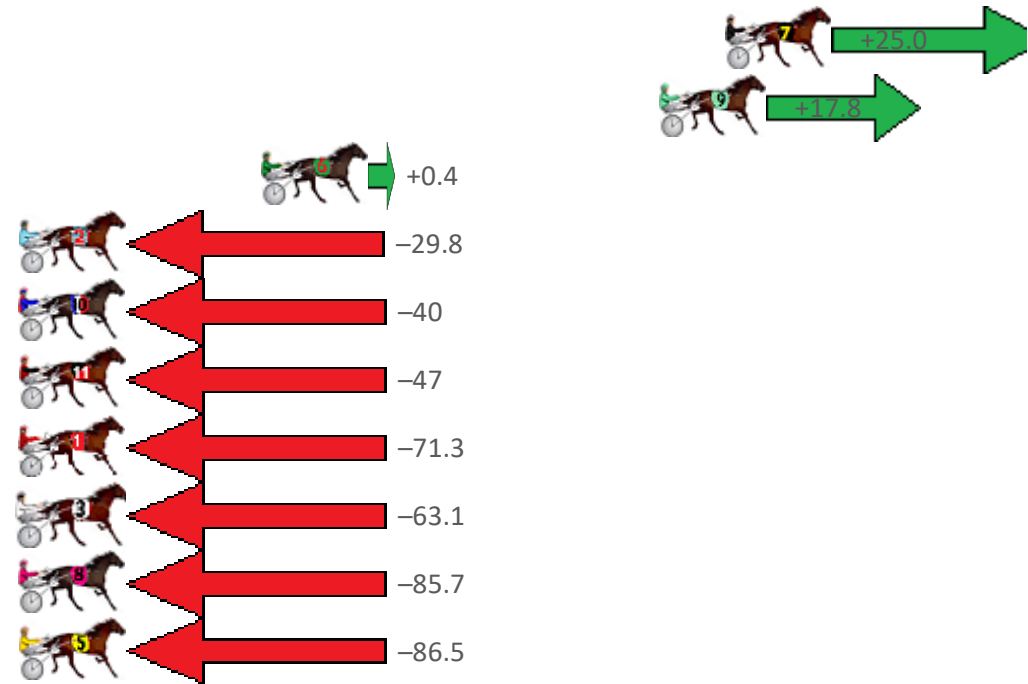

Redcliffe Race 6 Distance 1780m

Saturday, 25 June 2022

Gross Time: 2:08.60 MileRate: 1:56.30 LeadTime: 11.00s First Qtr: 29.20s Second Qtr: 29.90s Third Qtr: 29.30s Fourth Qtr: 29.20s

NoHorse	Plc	Margin	Time	800Time (W)	400 Time (W)
7 TARDELLI	1	0.0m	2:08.60	56.68s (2)	28.97s (1)
9 FOR REAL LIFE	2	2.6m	2:08.80	57.21s (2)	29.39s (0)
6 HOLD ONTO YA BLING	3	18.4m	2:10.01	58.47s (1)	29.78s (2)
2 SAN MAREA	4	34.6m	2:11.25	60.67s (0)	30.64s (0)
10 REGAZZO DI TILLY	5	49.1m	2:12.36	61.36s (1)	31.50s (2)
11 YOGI	6	56.8m	2:12.95	61.87s (0)	31.93s (0)
1 HOLLYWOODBOND	7	71.3m	2:14.06	63.68s (0)	33.62s (0)
3 FOXI FIVE	8	77.7m	2:14.55	63.09s (1)	33.21s (2)
8 ODINS BLACK CROWS	9	90.9m	2:15.56	64.73s (1)	34.78s (1)
5 MULLUM AXEL	10	161.5m	2:20.97	64.79s (0)	30.76s (0)

Finish Position and metres gained from 800m

Sectionals
Powered
by

Home of PJ Harness Analyser

Want to know how successful PJ Harness Analyser is?
Click here for regular updates

www.pjdata.com.au admin@pjdata.com.au www.facebook.com/PJHarnessRacing

The Racing Queensland Board (trading as Racing Queensland) and provider are not responsible for the completeness or accuracy of any of the information contained herein, and makes no representations about its suitability for any purpose.