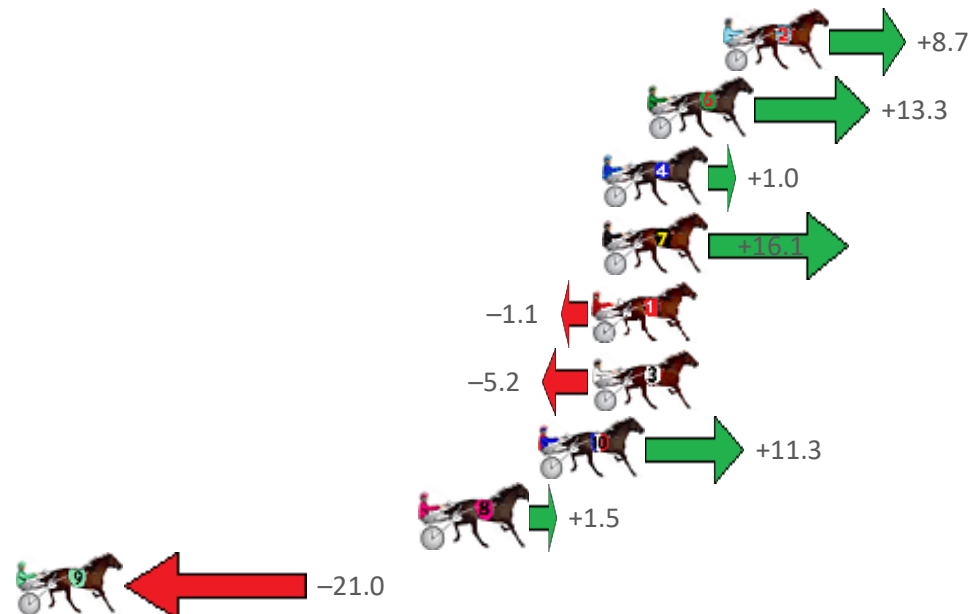

Albion Park Race 9 Distance 1660m

Friday, 24 June 2022

Gross Time: 1:58.40 MileRate: 1:54.80 LeadTime: 3.40s First Qtr: 28.50s Second Qtr: 30.10s Third Qtr: 27.70s Fourth Qtr: 28.70s

NoHorse	Plc	Margin	Time	800Time (W)	400 Time (W)
2 SOME GIRLS SOMEWHERE	1	0.0m	1:58.40	55.80s (0)	28.18s (1)
6 DELIGHTFUL REASON	2	3.0m	1:58.63	55.51s (1)	28.13s (1)
4 BEACH MAGIC	3	4.8m	1:58.76	56.36s (1)	28.86s (1)
7 THE IRISH EAGLE	4	4.8m	1:58.76	55.32s (1)	27.98s (1)
1 VALKYRIE	5	5.2m	1:58.79	56.51s (0)	28.73s (0)
3 WOODLEA DIEGO	6	5.2m	1:58.79	56.79s (0)	29.09s (0)
10 HECTOR	7	7.3m	1:58.95	55.67s (0)	28.13s (0)
8 FRANCO NATHAN	8	11.9m	1:59.30	56.38s (0)	28.84s (0)
9 MULLUM FLO	9	32.0m	2:00.81	58.05s (1)	30.27s (2)

Finish Position and metres gained from 800m

Sectionals
Powered
by

Home of PJ Harness Analyser

Want to know how successful PJ Harness Analyser is?
Click here for regular updates

www.pjdata.com.au admin@pjdata.com.au www.facebook.com/PJHarnessRacing

The Racing Queensland Board (trading as Racing Queensland) and provider are not responsible for the completeness or accuracy of any of the information contained herein, and makes no representations about its suitability for any purpose.