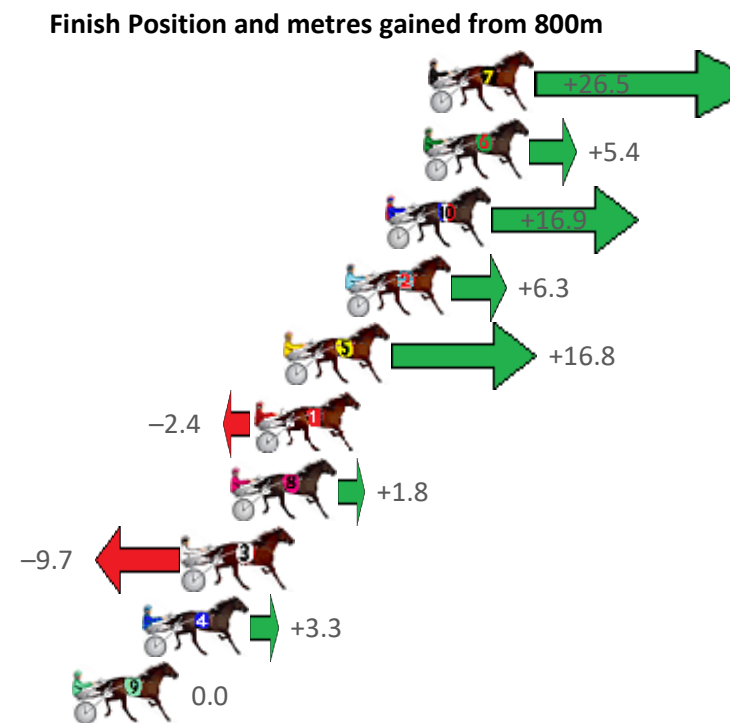

Albion Park Race 5 Distance 1660m

Friday, 24 June 2022

Gross Time: 2:00.00 MileRate: 1:56.30 LeadTime: 3.40s First Qtr: 28.10s Second Qtr: 31.20s Third Qtr: 28.60s Fourth Qtr: 28.70s

NoHorse	Plc	Margin	Time	800Time (W)	400 Time (W)
7 KOWHAI BLAZE	1	0.0m	2:00.00	55.42s (1)	27.62s (2)
6 CRADLE OF FIRE	2	0.2m	2:00.02	56.92s (1)	28.68s (1)
10 MOUNT HERCULES	3	1.7m	2:00.13	56.11s (1)	28.27s (2)
2 DIGYOURHEELSIN	4	3.3m	2:00.25	56.87s (1)	28.63s (1)
5 GUNNA NEEDAMARGA	5	5.7m	2:00.43	56.13s (1)	28.37s (1)
1 HEARTBREAK	6	6.9m	2:00.52	57.50s (0)	28.94s (0)
8 PARKED IN HEAVEN	7	7.8m	2:00.59	57.21s (0)	28.69s (0)
3 SHARP SHOOTER	8	9.7m	2:00.73	58.03s (0)	29.43s (0)
4 HEADWIN	9	11.3m	2:00.85	57.11s (0)	28.67s (0)
9 MI FURIOSO TORO	10	14.1m	2:01.06	57.36s (1)	29.48s (2)

Sectionals
Powered
by

Home of PJ Harness Analyser

Want to know how successful PJ Harness Analyser is?
Click here for regular updates

www.pjdata.com.au admin@pjdata.com.au www.facebook.com/PJHarnessRacing

The Racing Queensland Board (trading as Racing Queensland) and provider are not responsible for the completeness or accuracy of any of the information contained herein, and makes no representations about its suitability for any purpose.