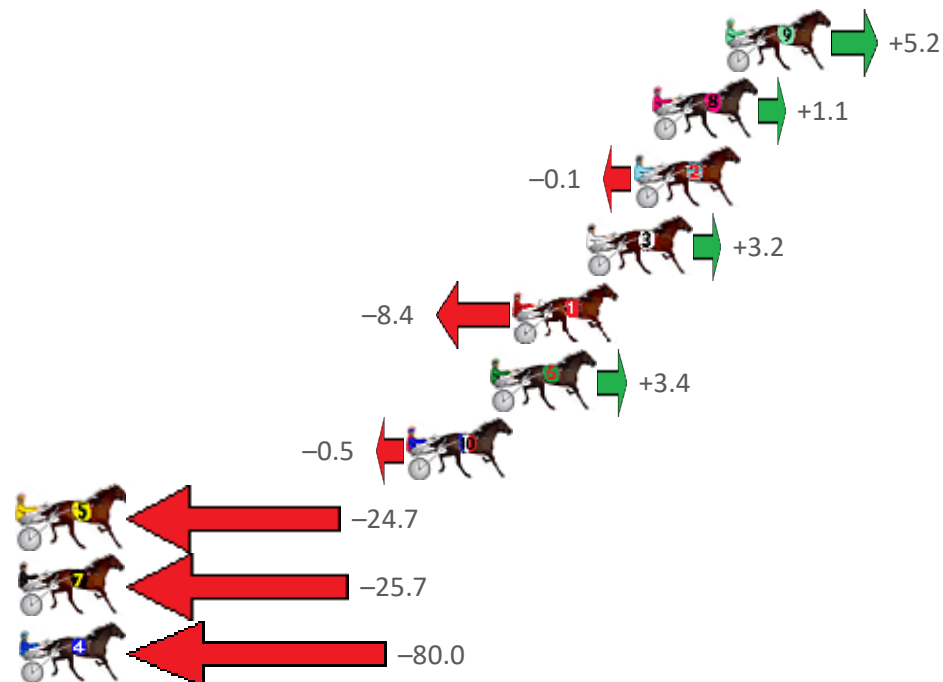

Albion Park Race 1 Distance 1660m

Friday, 24 June 2022

Gross Time: 1:55.30 MileRate: 1:51.80 LeadTime: 3.40s First Qtr: 26.40s Second Qtr: 29.20s Third Qtr: 27.90s Fourth Qtr: 28.40s

NoHorse	Plc	Margin	Time	800Time (W)	400 Time (W)
9 SLIP THE HUNDY	1	0.0m	1:55.30	55.94s (2)	28.36s (1)
8 RYANS GANGSTER	2	2.9m	1:55.52	56.24s (0)	28.30s (0)
2 CLASSIE WASHINGTON	3	3.6m	1:55.57	56.33s (1)	28.31s (1)
3 JUMPING JACK JIMMY	4	5.5m	1:55.71	56.11s (0)	28.17s (0)
1 GENERAL MONTANA	5	8.4m	1:55.93	56.93s (0)	29.03s (0)
6 BE MY ROCK	6	9.3m	1:55.99	56.11s (0)	28.13s (0)
10 HE SAID SHE SAID	7	12.6m	1:56.24	56.40s (1)	28.26s (1)
5 HY VOLTAGE	8	32.2m	1:57.70	58.18s (1)	30.04s (1)
7 TIMZEE	9	36.7m	1:58.04	58.28s (2)	30.34s (2)
4 GELDOF	10	191.1m	2:09.56	62.85s (0)	33.74s (0)

Finish Position and metres gained from 800m

Sectionals
Powered
by

Home of PJ Harness Analyser

Want to know how successful PJ Harness Analyser is?
Click here for regular updates

www.pjdata.com.au admin@pjdata.com.au www.facebook.com/PJHarnessRacing