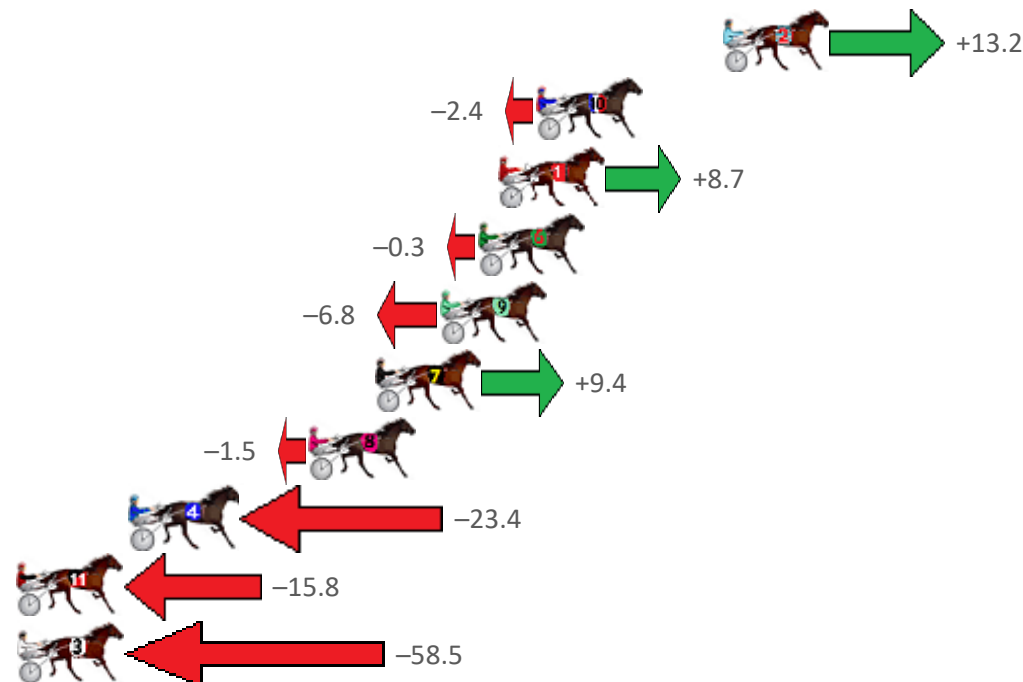

Albion Park Race 4 Distance 2647m

Friday, 24 June 2022

Gross Time: 3:19.30 MileRate: 2:01.20 LeadTime: 80.10s First Qtr: 30.20s Second Qtr: 30.40s Third Qtr: 29.20s Fourth Qtr: 29.40s

NoHorse	Plc	Margin	Time	800Time (W)	400 Time (W)
2 GLOBAL FLIGHT	1	0.0m	3:19.30	57.64s (0)	28.76s (1)
10 LOTAMUSCLE	2	7.4m	3:19.87	58.81s (1)	29.97s (1)
1 THE NIGHT KING	3	8.9m	3:19.99	58.01s (0)	29.13s (0)
6 NATTY PAGGER	4	9.7m	3:20.05	58.67s (0)	29.87s (1)
9 NORTHERN MUSCLE	5	11.2m	3:20.16	59.14s (0)	29.98s (0)
7 KINGDOM COME	6	13.8m	3:20.36	57.98s (0)	29.14s (0)
8 STRESS FACTOR	7	16.4m	3:20.56	58.78s (1)	29.46s (1)
4 RILEY MOMENT	8	23.4m	3:21.10	60.40s (0)	31.20s (0)
11 SIR FAHRENHEIT	9	35.1m	3:22.01	59.91s (1)	30.79s (2)
3 BD KHAOSAN	10	69.0m	3:24.62	63.16s (1)	32.96s (1)

Finish Position and metres gained from 800m

Sectionals
Powered
by

Home of PJ Harness Analyser

Want to know how successful PJ Harness Analyser is?
Click here for regular updates

www.pjdata.com.au admin@pjdata.com.au www.facebook.com/PJHarnessRacing

The Racing Queensland Board (trading as Racing Queensland) and provider are not responsible for the completeness or accuracy of any of the information contained herein, and makes no representations about its suitability for any purpose.