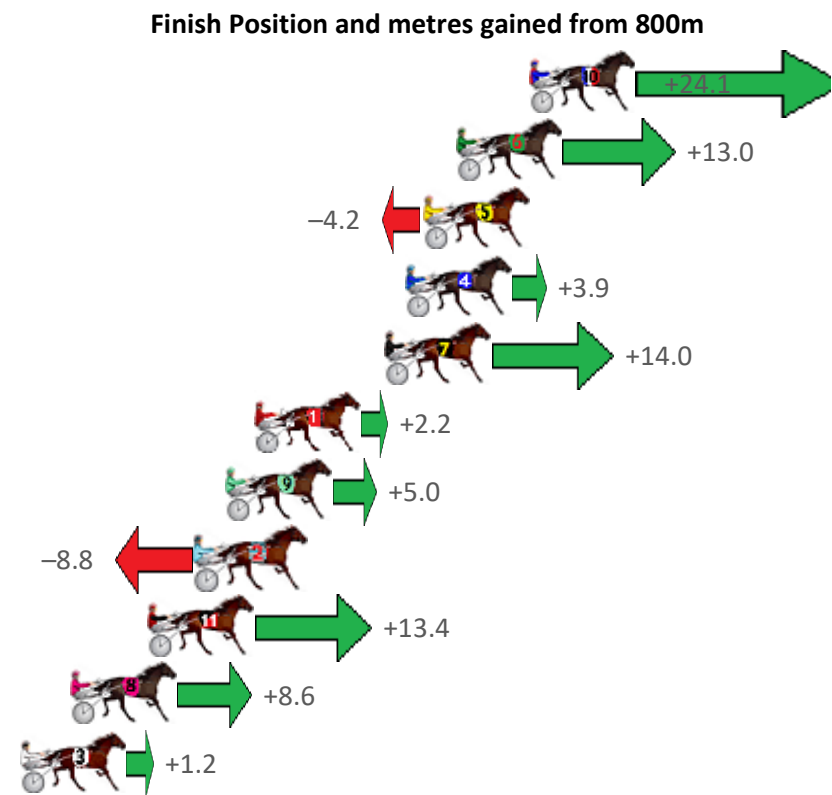

Albion Park Race 6 Distance 2647m

Friday, 24 June 2022

Gross Time: 3:21.20 MileRate: 2:00.90 LeadTime: 81.50s First Qtr: 31.60s Second Qtr: 29.80s Third Qtr: 29.40s Fourth Qtr: 28.90s

NoHorse	Plc	Margin	Time	800Time (W)	400 Time (W)
10 DOFF YOUR CAP	1	0.0m	3:21.20	56.54s (1)	27.94s (3)
6 MAJESTIC HARRY	2	2.9m	3:21.42	57.36s (1)	28.52s (1)
5 SOBOMBA	3	4.2m	3:21.52	58.62s (0)	29.22s (0)
4 MELPARK MAGIC	4	4.9m	3:21.57	58.03s (0)	28.63s (0)
7 JUSTABITNOISY	5	5.7m	3:21.63	57.29s (1)	28.49s (2)
1 INDEFENSIBLE	6	10.9m	3:22.03	58.17s (0)	28.81s (0)
9 YMBRO WASTED	7	12.0m	3:22.11	57.97s (0)	28.65s (1)
2 IM THE COMMANDO	8	13.2m	3:22.20	58.98s (0)	29.58s (0)
11 RED CASTLETON	9	15.1m	3:22.35	57.37s (1)	28.53s (1)
8 GEE UP NEDDY	10	18.2m	3:22.58	57.72s (0)	28.48s (1)
3 RIGONDEAUX	11	20.2m	3:22.73	58.27s (0)	29.07s (0)