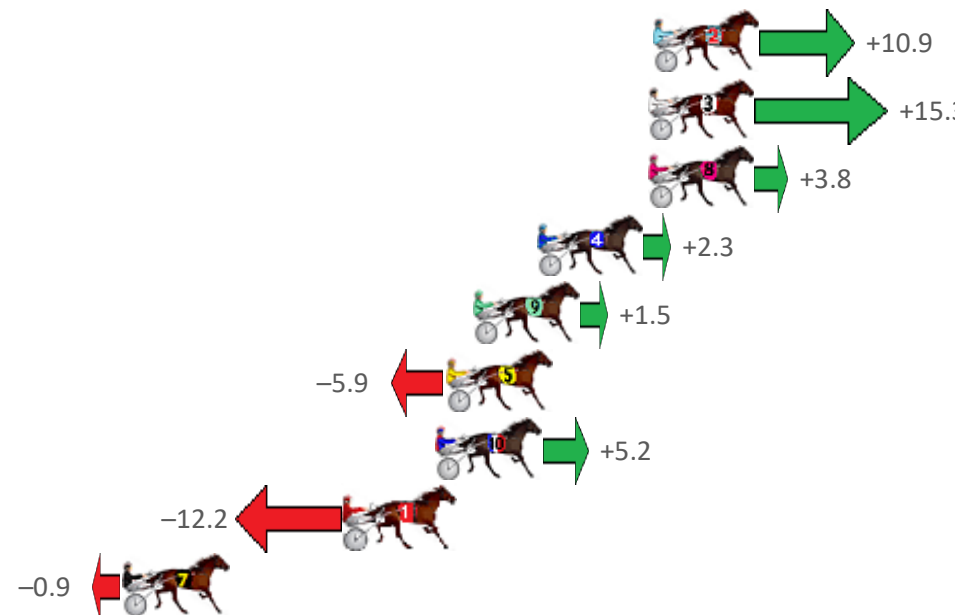

Albion Park Race 8 Distance 1660m

Friday, 24 June 2022

Gross Time: 1:57.80 MileRate: 1:54.20 LeadTime: 3.40s First Qtr: 28.30s Second Qtr: 29.30s Third Qtr: 28.10s Fourth Qtr: 28.70s

NoHorse	Plc	Margin	Time	800Time (W)	400 Time (W)
2 IAMAJOYRIDE	1	0.0m	1:57.80	56.04s (1)	27.98s (1)
3 ITZ CHEROKEE JACK	2	0.2m	1:57.82	55.74s (1)	27.72s (1)
8 ONE BIG SHEW	3	0.2m	1:57.82	56.54s (0)	28.44s (0)
4 TWENTYEIGHTBLACK	4	4.6m	1:58.15	56.67s (1)	28.65s (2)
9 TUNGSTEN TERROR	5	7.1m	1:58.33	56.73s (0)	28.67s (0)
5 THE HERVEY BAY	6	8.2m	1:58.42	57.26s (1)	29.20s (1)
10 JUMPING JOLT	7	8.6m	1:58.45	56.49s (0)	28.51s (0)
1 FRANCO NANDOR	8	12.2m	1:58.72	57.72s (0)	29.62s (0)
7 NOTORIOUS	9	21.0m	1:59.38	56.98s (1)	29.24s (2)

Finish Position and metres gained from 800m

Sectionals
Powered
by

Home of PJ Harness Analyser

Want to know how successful PJ Harness Analyser is?
Click here for regular updates

www.pjdata.com.au admin@pjdata.com.au www.facebook.com/PJHarnessRacing