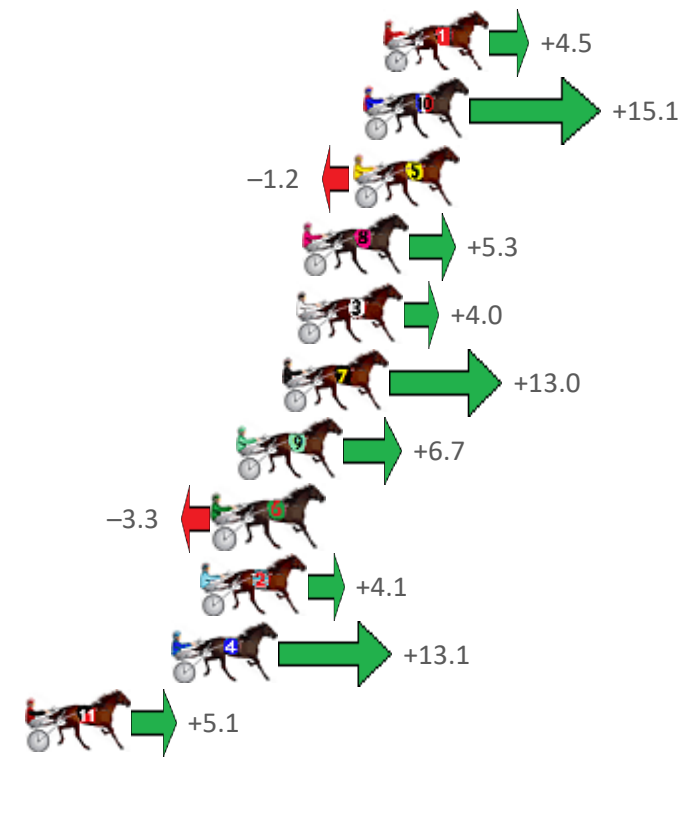

Albion Park Race 2 Distance 2138m

Friday, 24 June 2022

Gross Time: 2:34.10 MileRate: 1:56.00 LeadTime: 37.60s First Qtr: 29.60s Second Qtr: 29.60s Third Qtr: 28.40s Fourth Qtr: 28.90s

NoHorse	Plc	Margin	Time	800Time (W)	400 Time (W)
1 BEAU CISHLOM	1	0.0m	2:34.10	56.98s (0)	28.62s (0)
10 MAFUTA VAUTIN	2	0.8m	2:34.16	56.24s (1)	27.80s (1)
5 JACK WILLIAM	3	1.2m	2:34.19	57.39s (0)	28.99s (0)
8 DIKERRY	4	3.2m	2:34.34	56.94s (0)	28.54s (0)
3 TULHURST ACE	5	3.4m	2:34.36	57.04s (1)	28.60s (1)
7 MAJOR GENERALJUJON	6	4.0m	2:34.40	56.40s (0)	27.96s (0)
9 BLUE MOON RISING	7	5.8m	2:34.54	56.86s (0)	28.42s (0)
6 HANDSOME HERO	8	6.7m	2:34.61	57.57s (1)	29.13s (1)
2 EH EF EL	9	7.2m	2:34.65	57.05s (1)	28.57s (1)
4 ARTHUR LOWE	10	8.4m	2:34.74	56.42s (0)	28.06s (1)
11 SOME EXCUSESOMEW	11	14.2m	2:35.18	57.02s (2)	28.86s (2)
12 BOHANNAN	12	25.2m	2:36.01	58.17s (2)	30.01s (2)

Finish Position and metres gained from 800m

Sectionals
Powered
by

Home of PJ Harness Analyser

Want to know how successful PJ Harness Analyser is?
Click here for regular updates

www.pjdata.com.au admin@pjdata.com.au www.facebook.com/PJHarnessRacing