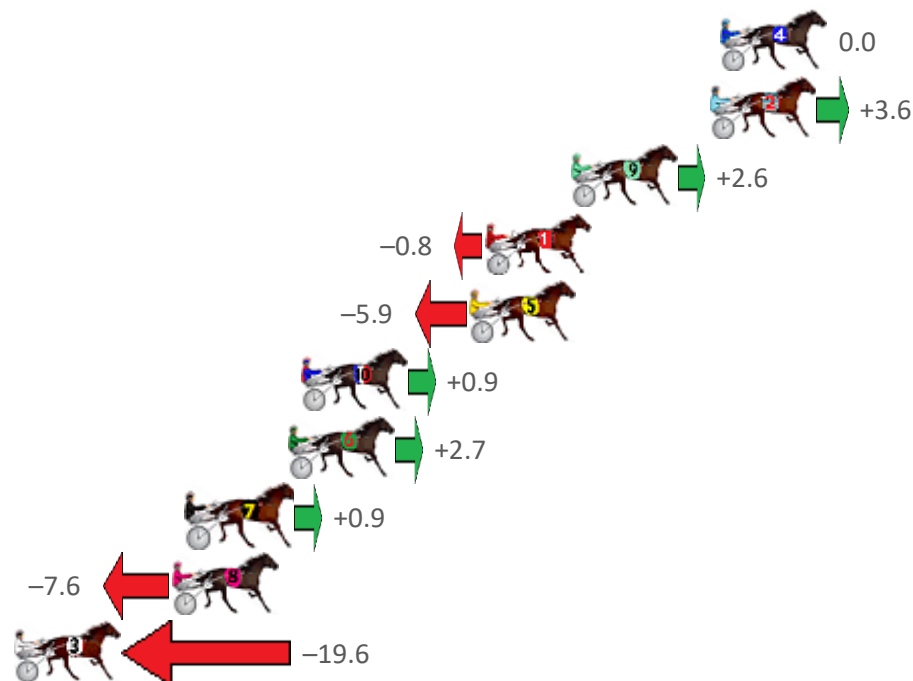

Albion Park Race 3 Distance 2138m

Friday, 24 June 2022

Gross Time: 2:33.50 MileRate: 1:55.60 LeadTime: 37.50s First Qtr: 29.00s Second Qtr: 30.60s Third Qtr: 28.50s Fourth Qtr: 27.90s

No	Horse	Plc	Margin	Time	800Time (W)	400 Time (W)
4	JENDEN STRIKE	1	0.0m	2:33.50	56.40s (0)	27.90s (0)
2	ASTERISM	2	0.4m	2:33.53	56.15s (0)	27.65s (0)
9	SO AM I	3	5.9m	2:33.93	56.23s (1)	27.73s (1)
1	JILLIBY JACKPOT	4	9.3m	2:34.18	56.48s (0)	27.94s (0)
5	LADY AVANA	5	9.9m	2:34.23	56.85s (1)	28.35s (1)
10	YOUNG CONQUEROR	6	16.6m	2:34.72	56.38s (1)	27.84s (2)
6	BRAEBEACH	7	17.1m	2:34.75	56.25s (0)	27.75s (0)
7	NOR WESTA	8	21.1m	2:35.05	56.39s (1)	27.85s (1)
8	WHAT A JOLT	9	21.7m	2:35.09	56.99s (0)	28.37s (0)
3	RECIPE FOR DREAMING	10	32.6m	2:35.89	57.87s (1)	29.17s (1)

Finish Position and metres gained from 800m

Sectionals
Powered
by

Home of PJ Harness Analyser

Want to know how successful PJ Harness Analyser is?
Click here for regular updates

www.pjdata.com.au admin@pjdata.com.au www.facebook.com/PJHarnessRacing