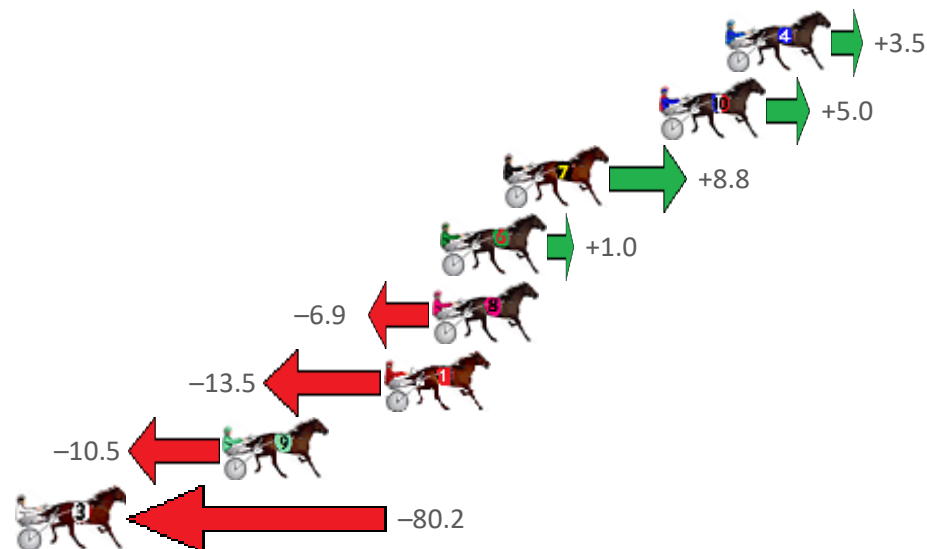

Albion Park Race 7 Distance 1660m

Friday, 24 June 2022

Gross Time: 1:55.70 MileRate: 1:52.20 LeadTime: 3.40s First Qtr: 28.00s Second Qtr: 29.00s Third Qtr: 27.50s Fourth Qtr: 27.80s

NoHorse	Plc	Margin	Time	800Time (W)	400 Time (W)
4 SUMOMENTSOMEWHE	1	0.0m	1:55.70	55.06s (1)	27.80s (1)
10 SQUIRE	2	2.6m	1:55.89	54.97s (1)	27.67s (1)
7 MOHS EM DOWN	3	8.8m	1:56.34	54.74s (1)	27.56s (1)
6 SO BOBS YOUR UNCLE	4	11.3m	1:56.53	55.29s (1)	28.03s (1)
8 BELLA BALL TERROR	5	11.6m	1:56.55	55.83s (0)	28.21s (0)
1 MUMMYS BOY	6	13.5m	1:56.69	56.29s (0)	28.71s (0)
9 JUST ROKIN	7	19.9m	1:57.15	56.11s (0)	28.45s (0)
3 KING TRITON	8	103.0m	2:03.23	61.27s (1)	30.61s (2)

Finish Position and metres gained from 800m

Sectionals
Powered
by

Home of PJ Harness Analyser

Want to know how successful PJ Harness Analyser is?
Click here for regular updates

www.pjdata.com.au admin@pjdata.com.au www.facebook.com/PJHarnessRacing