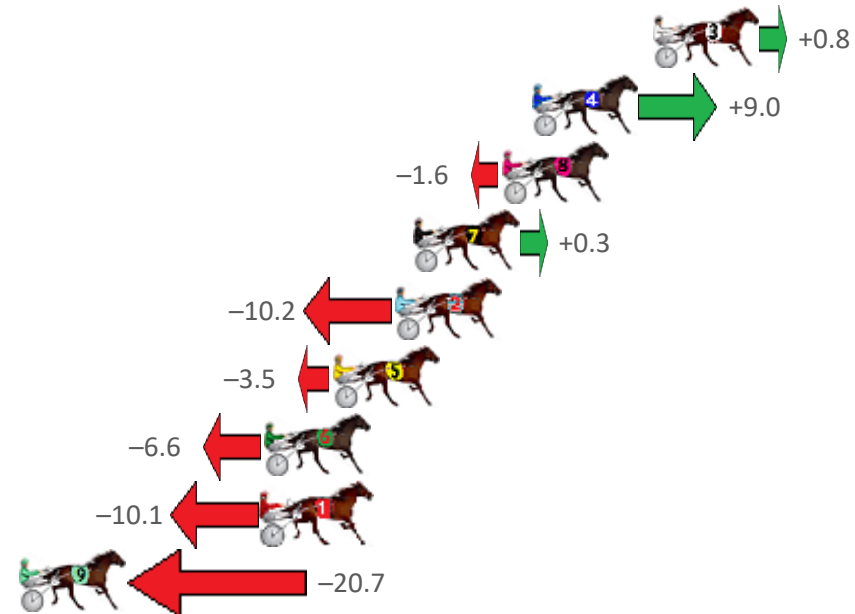

Redcliffe Race 6 Distance 1780m

Thursday, 23 June 2022

Gross Time: 2:15.10 MileRate: 2:02.10 LeadTime: 11.40s First Qtr: 31.90s Second Qtr: 32.10s Third Qtr: 29.00s Fourth Qtr: 30.70s

NoHorse	Plc	Margin	Time	800Time (W)	400 Time (W)
3 NEVAEVABEND	1	0.0m	2:15.10	59.64s (0)	30.70s (0)
4 DOWNTOWN LUCCA	2	4.8m	2:15.49	59.03s (0)	29.89s (0)
8 FEELING THE POWER	3	6.0m	2:15.58	59.82s (1)	30.65s (1)
7 ROCCO VARIETY	4	9.5m	2:15.86	59.68s (0)	30.59s (0)
2 MUSTANG DUDE	5	10.2m	2:15.92	60.46s (1)	31.30s (1)
5 JAYDES TERROR	6	12.7m	2:16.12	59.96s (1)	30.72s (1)
6 MAJOR GRANDEUR	7	15.4m	2:16.34	60.19s (2)	31.13s (2)
1 LUCINDA JAMAR	8	15.5m	2:16.34	60.45s (0)	31.41s (0)
9 AUNTY EMILY	9	25.1m	2:17.12	61.24s (2)	32.19s (2)

Finish Position and metres gained from 800m

Sectionals
Powered
by

Home of PJ Harness Analyser

Want to know how successful PJ Harness Analyser is?
Click here for regular updates

www.pjdata.com.au admin@pjdata.com.au www.facebook.com/PJHarnessRacing