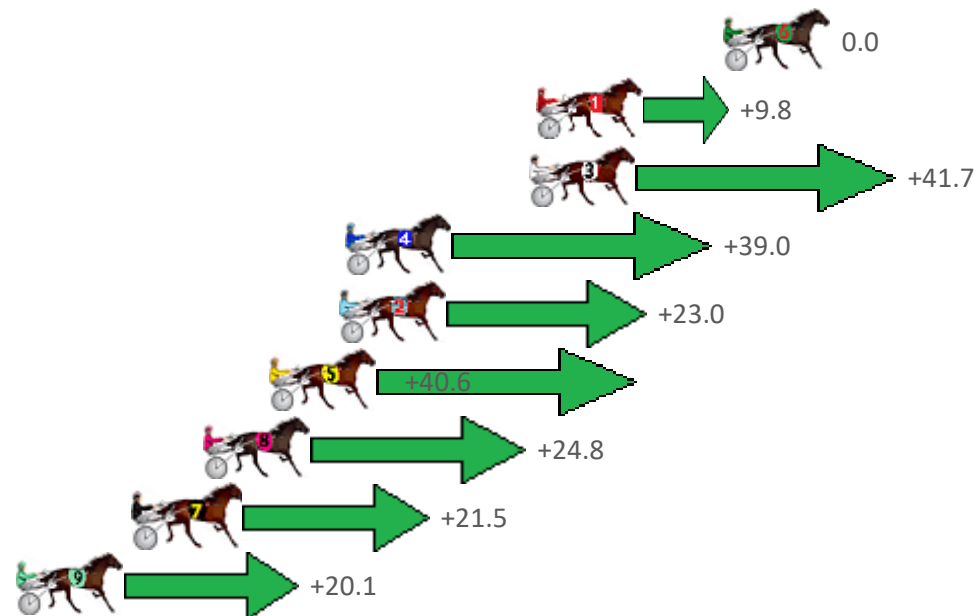

Redcliffe Race 10 Distance 1780m

Thursday, 23 June 2022

Gross Time: 2:08.10 MileRate: 1:55.80 LeadTime: 10.90s First Qtr: 27.40s Second Qtr: 29.00s Third Qtr: 29.30s Fourth Qtr: 31.50s

No	Horse	Plc	Margin	Time	800Time (W)	400 Time (W)
6	GOLDEN SAND	1	0.0m	2:08.10	60.80s (0)	31.50s (0)
1	UPTOWN BEACHGIRL	2	7.4m	2:08.71	60.06s (0)	31.34s (0)
3	SHADYS DELIGHT	3	7.7m	2:08.73	57.65s (1)	29.17s (2)
4	JUDGE JUJON	4	15.0m	2:09.33	57.85s (1)	29.39s (1)
2	NESTERS HILL	5	15.2m	2:09.35	59.06s (0)	30.26s (0)
5	STORMTIDE	6	18.0m	2:09.58	57.73s (1)	29.26s (1)
8	ASHLEE NITRO	7	20.6m	2:09.80	58.93s (1)	30.28s (1)
7	SAMMYS SECRET	8	23.3m	2:10.02	59.18s (0)	30.41s (0)
9	KEAYANG TARA	9	28.9m	2:10.48	59.28s (0)	30.51s (0)

Finish Position and metres gained from 800m

Sectionals
Powered
by

Home of PJ Harness Analyser

Want to know how successful PJ Harness Analyser is?
Click here for regular updates

www.pjdata.com.au admin@pjdata.com.au www.facebook.com/PJHarnessRacing