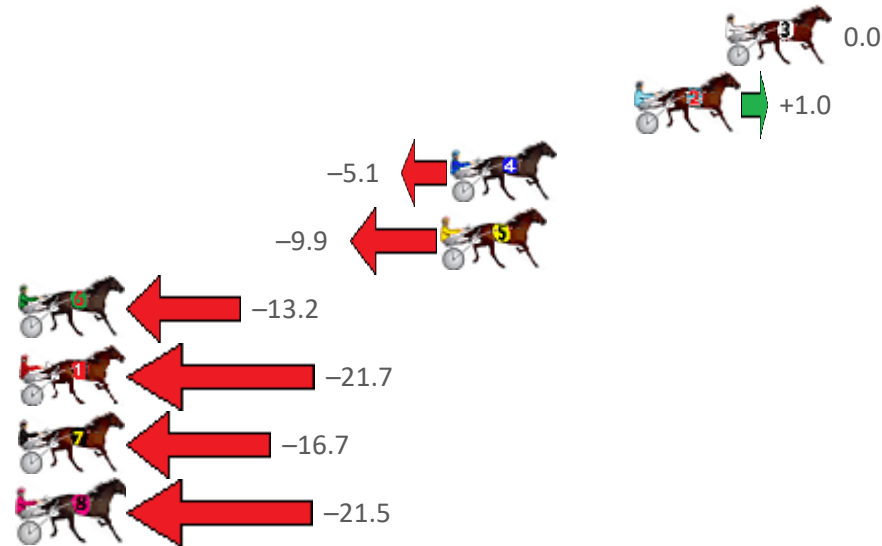

Redcliffe Race 4 Distance 1780m

Thursday, 23 June 2022

Gross Time: 2:10.50 MileRate: 1:58.00 LeadTime: 10.90s First Qtr: 29.80s Second Qtr: 30.50s Third Qtr: 29.90s Fourth Qtr: 29.40s

NoHorse	Plc	Margin	Time	800Time (W)	400 Time (W)
3 GLITTER STRIP	1	0.0m	2:10.50	59.30s (0)	29.40s (0)
2 NON PASSARE	2	3.6m	2:10.78	59.23s (0)	29.34s (0)
4 LARA BAY	3	10.9m	2:11.34	59.68s (1)	29.60s (1)
5 TRACER BULLET	4	11.3m	2:11.37	60.03s (1)	29.92s (1)
6 WILLIEWA LIGHTNING	5	30.2m	2:12.83	60.27s (1)	30.95s (2)
1 SHESA POCKETROCKET	6	30.5m	2:12.85	60.90s (0)	30.97s (0)
7 MY CHINA DOLL	7	32.3m	2:12.99	60.53s (0)	30.69s (0)
8 BEE GEES BEST	8	34.3m	2:13.14	60.88s (1)	30.81s (1)

Finish Position and metres gained from 800m

Sectionals
Powered
by

Home of PJ Harness Analyser

Want to know how successful PJ Harness Analyser is?
Click here for regular updates

www.pjdata.com.au admin@pjdata.com.au www.facebook.com/PJHarnessRacing