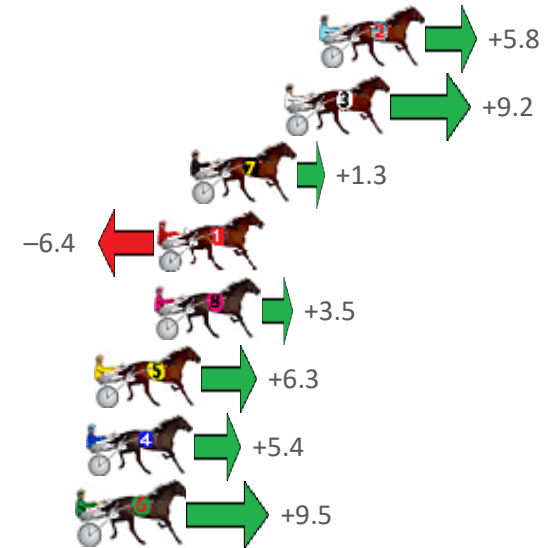

Redcliffe Race 9 Distance 2040m

Thursday, 23 June 2022

Gross Time: 2:32.40 MileRate: 2:00.20 LeadTime: 32.60s First Qtr: 32.10s Second Qtr: 30.10s Third Qtr: 28.60s Fourth Qtr: 29.00s

NoHorse	Plc	Margin	Time	800Time (W)	400 Time (W)
2 ISOLATION	1	0.0m	2:32.40	57.18s (1)	28.74s (1)
3 ITS SUPER EASY	2	1.4m	2:32.51	56.94s (0)	28.42s (0)
7 MAGGIE	3	5.1m	2:32.79	57.51s (0)	29.01s (0)
1 MAGICOL IDEAL	4	6.4m	2:32.89	58.06s (0)	29.46s (0)
8 BRYDON EARL	5	6.5m	2:32.89	57.35s (1)	28.89s (1)
5 SAGANO	6	8.9m	2:33.08	57.15s (0)	28.62s (0)
4 MONTANA FLASH	7	9.2m	2:33.10	57.21s (1)	29.25s (2)
6 FLO RYDA	8	9.5m	2:33.12	56.92s (1)	28.79s (1)

Finish Position and metres gained from 800m

Sectionals
Powered
by

Home of PJ Harness Analyser

Want to know how successful PJ Harness Analyser is?
Click here for regular updates

www.pjdata.com.au admin@pjdata.com.au www.facebook.com/PJHarnessRacing

The Racing Queensland Board (trading as Racing Queensland) and provider are not responsible for the completeness or accuracy of any of the information contained herein, and makes no representations about its suitability for any purpose.