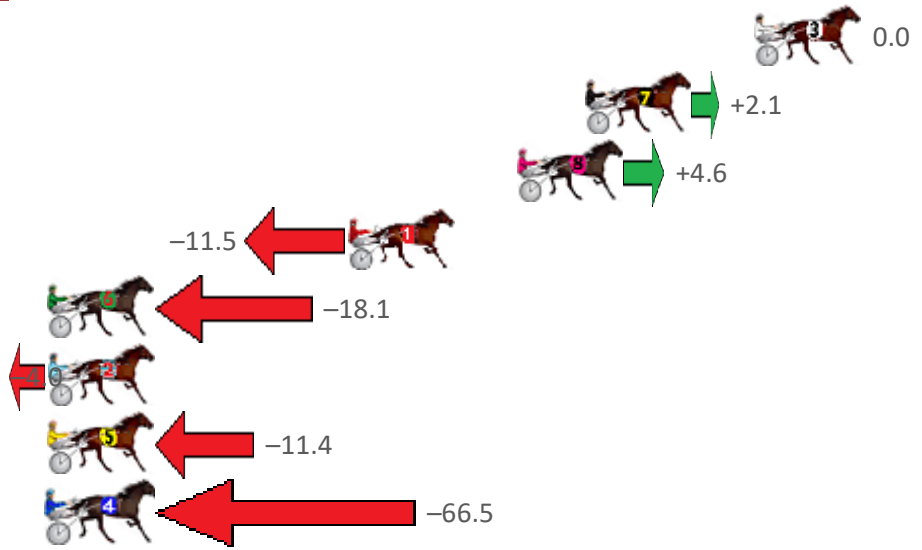

Redcliffe Race 1 Distance 1780m

Thursday, 23 June 2022

Gross Time: 2:12.30 MileRate: 1:59.60 LeadTime: 11.80s First Qtr: 29.70s Second Qtr: 30.00s Third Qtr: 30.60s Fourth Qtr: 30.20s

NoHorse	Plc	Margin	Time	800Time (W)	400 Time (W)
3 FRAYA	1	0.0m	2:12.30	60.80s (0)	30.20s (0)
7 JILLIBY TYPHOON	2	6.7m	2:12.83	60.64s (0)	30.45s (1)
8 PAYOUT	3	9.4m	2:13.04	60.45s (0)	30.31s (1)
1 FURIOSA	4	16.1m	2:13.57	61.67s (0)	31.06s (0)
6 VILLAGE SMIRKER	5	37.7m	2:15.28	62.17s (0)	32.35s (0)
2 CACTUS ROSE	6	41.8m	2:15.61	61.10s (0)	31.54s (1)
5 COULD IT BE ME	7	43.0m	2:15.70	61.66s (0)	31.75s (0)
4 FIVE STARZZ JOANNE	8	176.5m	2:26.26	65.83s (0)	32.56s (0)

Finish Position and metres gained from 800m

Sectionals
Powered
by

Home of PJ Harness Analyser

Want to know how successful PJ Harness Analyser is?
Click here for regular updates

www.pjdata.com.au admin@pjdata.com.au www.facebook.com/PJHarnessRacing