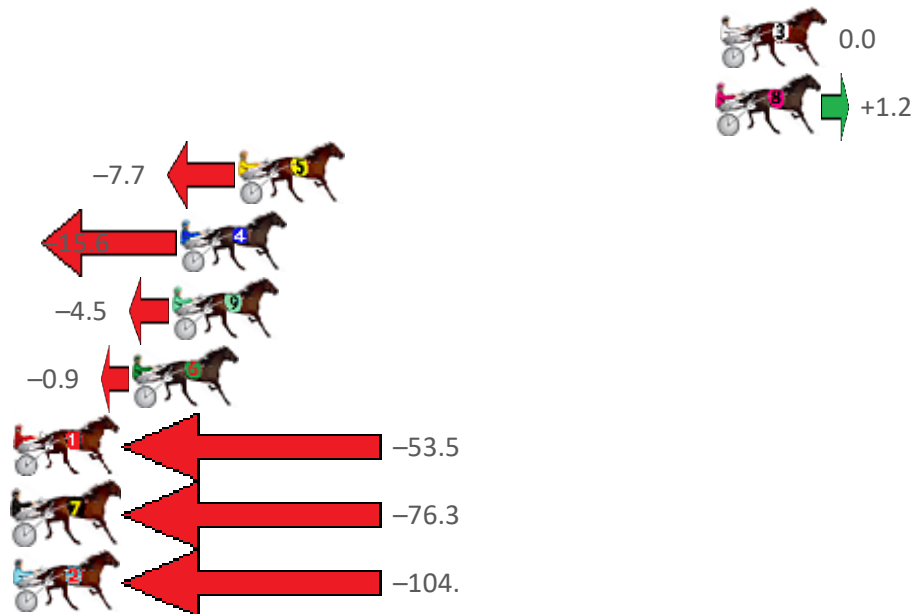

Redcliffe Race 3 Distance 1780m

Thursday, 23 June 2022

Gross Time: 2:13.20 MileRate: 2:00.40 LeadTime: 11.40s First Qtr: 31.40s Second Qtr: 31.80s Third Qtr: 29.10s Fourth Qtr: 29.50s

NoHorse	Plc	Margin	Time	800Time (W)	400 Time (W)
3 RAMBLING ON	1	0.0m	2:13.20	58.60s (0)	29.50s (0)
8 CRADOCK	2	0.2m	2:13.22	58.51s (1)	29.47s (1)
5 DIPPED IN SILVER	3	19.1m	2:14.68	59.16s (1)	29.92s (1)
4 SWIFT CHANGE	4	21.4m	2:14.86	59.74s (1)	30.48s (0)
9 FIVE STAR GEM	5	21.7m	2:14.88	58.93s (1)	29.58s (1)
6 IMTHECANDYMAN	6	23.3m	2:15.00	58.67s (1)	29.29s (1)
1 AGENT STARLING	7	81.5m	2:19.50	62.50s (0)	32.35s (0)
7 MAGIC NITRO	8	89.5m	2:20.12	64.16s (0)	33.48s (0)
2 TORI BE	9	110.7m	2:21.76	66.20s (0)	36.14s (0)

Finish Position and metres gained from 800m

Sectionals
Powered
by

Home of PJ Harness Analyser

Want to know how successful PJ Harness Analyser is?

Click here for regular updates

www.pjdata.com.au admin@pjdata.com.au www.facebook.com/PJHarnessRacing