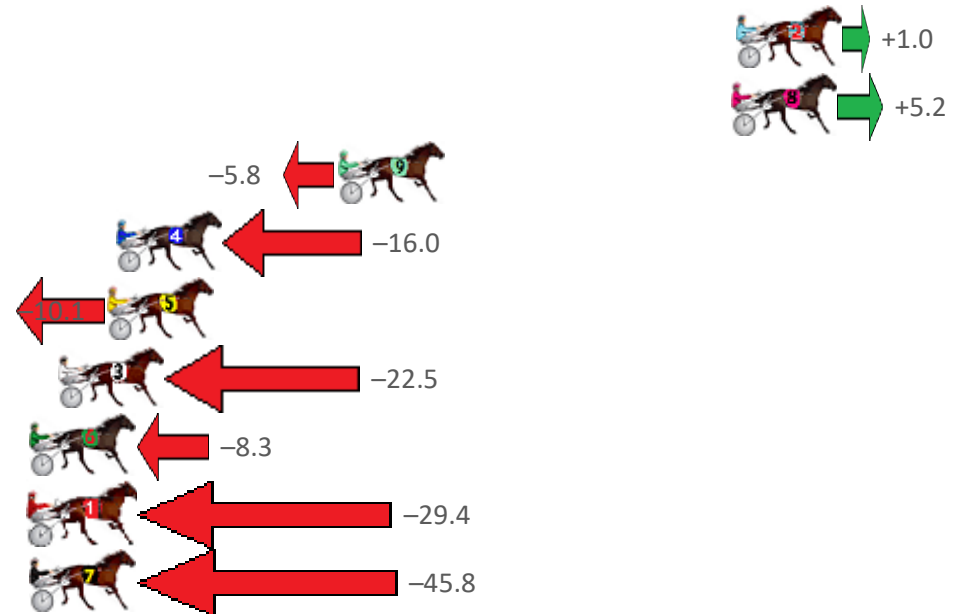

Redcliffe Race 5 Distance 1780m

Thursday, 23 June 2022

Gross Time: 2:11.30 MileRate: 1:58.70 LeadTime: 11.40s First Qtr: 31.10s Second Qtr: 30.80s Third Qtr: 29.30s Fourth Qtr: 28.70s

NoHorse	Plc	Margin	Time	800Time (W)	400 Time (W)
2 FAST TRACKER	1	0.0m	2:11.30	57.93s (1)	28.69s (1)
8 SUNNY COVE	2	0.2m	2:11.32	57.63s (1)	28.37s (1)
9 WHATA TERROR	3	15.8m	2:12.49	58.42s (1)	29.13s (1)
4 KING OF KAOS	4	24.6m	2:13.15	59.15s (0)	29.86s (0)
5 SHESHERZ	5	24.9m	2:13.18	58.73s (1)	29.42s (1)
3 ELPINE SALLY	6	26.9m	2:13.33	59.62s (0)	30.32s (0)
6 SWINGING GEORGE	7	28.9m	2:13.48	58.60s (1)	29.16s (0)
1 SARIE MARAIS	8	29.4m	2:13.52	60.12s (0)	30.80s (0)
7 FLASH FREDDIE	9	110.8m	2:19.65	61.30s (0)	30.18s (0)

Finish Position and metres gained from 800m

Sectionals
Powered
by

Home of PJ Harness Analyser

Want to know how successful PJ Harness Analyser is?
Click here for regular updates

www.pjdata.com.au admin@pjdata.com.au www.facebook.com/PJHarnessRacing

The Racing Queensland Board (trading as Racing Queensland) and provider are not responsible for the completeness or accuracy of any of the information contained herein, and makes no representations about its suitability for any purpose.