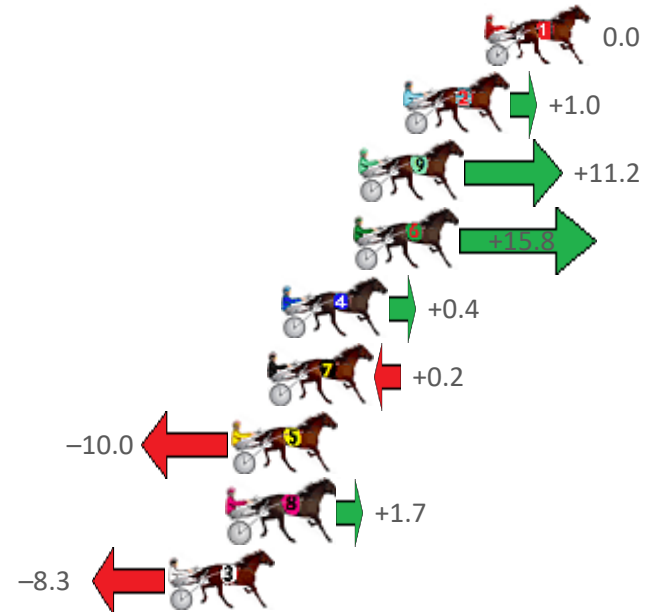

Redcliffe Race 8 Distance 1780m

Thursday, 23 June 2022

Gross Time: 2:13.70 MileRate: 2:00.90 LeadTime: 11.40s First Qtr: 31.30s Second Qtr: 32.80s Third Qtr: 29.60s Fourth Qtr: 28.60s

NoHorse	Plc	Margin	Time	800Time (W)	400 Time (W)
1 MERGE RIGHT	1	0.0m	2:13.70	58.20s (0)	28.60s (0)
2 PRINCESS CHILLA	2	3.2m	2:13.94	58.13s (0)	28.46s (0)
9 WHOSTOLEMYPIGEON	3	5.0m	2:14.08	57.39s (2)	28.49s (2)
6 SUZUKEE	4	5.2m	2:14.09	57.06s (2)	28.16s (2)
4 AMUSED	5	8.0m	2:14.30	58.17s (1)	28.40s (1)
7 THE CASUAL GOOSE	6	8.6m	2:14.35	58.19s (0)	28.50s (0)
5 ILLBEWATCHING	7	10.0m	2:14.45	58.92s (1)	29.17s (1)
8 MIDNIGHT SOMEWHERE	8	10.1m	2:14.46	58.08s (2)	29.19s (2)
3 DELIGHTFUL RAINBOW	9	12.5m	2:14.64	58.80s (1)	29.05s (1)

Finish Position and metres gained from 800m

Sectionals
Powered
by

Home of PJ Harness Analyser

Want to know how successful PJ Harness Analyser is?
Click here for regular updates

www.pjdata.com.au admin@pjdata.com.au www.facebook.com/PJHarnessRacing

The Racing Queensland Board (trading as Racing Queensland) and provider are not responsible for the completeness or accuracy of any of the information contained herein, and makes no representations about its suitability for any purpose.