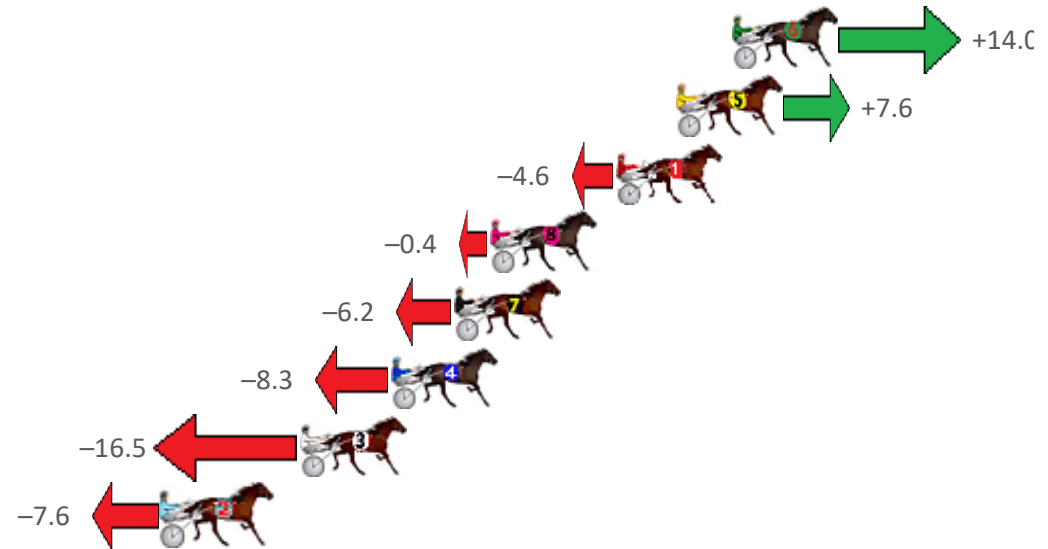

Redcliffe Race 2 Distance 2040m

Thursday, 23 June 2022

Gross Time: 2:31.60 MileRate: 1:59.60 LeadTime: 32.40s First Qtr: 30.50s Second Qtr: 30.30s Third Qtr: 29.10s Fourth Qtr: 29.30s

NoHorse	Plc	Margin	Time	800Time (W)	400 Time (W)
6 LUXURY LAD	1	0.0m	2:31.60	57.38s (1)	29.30s (2)
5 CHEDDAR MADE BETA	2	2.2m	2:31.77	57.85s (1)	29.15s (2)
1 MY SECRET BEACH	3	4.6m	2:31.95	58.73s (0)	29.47s (0)
8 UNDERTHEKILT	4	9.6m	2:32.34	58.43s (0)	29.13s (0)
7 HEAVENLY WISDOM	5	11.0m	2:32.45	58.85s (0)	29.56s (0)
4 FORGIVE ME	6	13.5m	2:32.64	59.00s (1)	29.61s (2)
3 MISTER DECORUM	7	17.1m	2:32.91	59.60s (1)	30.15s (1)
2 OUR FRIEND	8	22.6m	2:33.34	58.95s (0)	29.69s (1)

Finish Position and metres gained from 800m

Sectionals
Powered
by

Home of PJ Harness Analyser

Want to know how successful PJ Harness Analyser is?
Click here for regular updates

www.pjdata.com.au admin@pjdata.com.au www.facebook.com/PJHarnessRacing

The Racing Queensland Board (trading as Racing Queensland) and provider are not responsible for the completeness or accuracy of any of the information contained herein, and makes no representations about its suitability for any purpose.