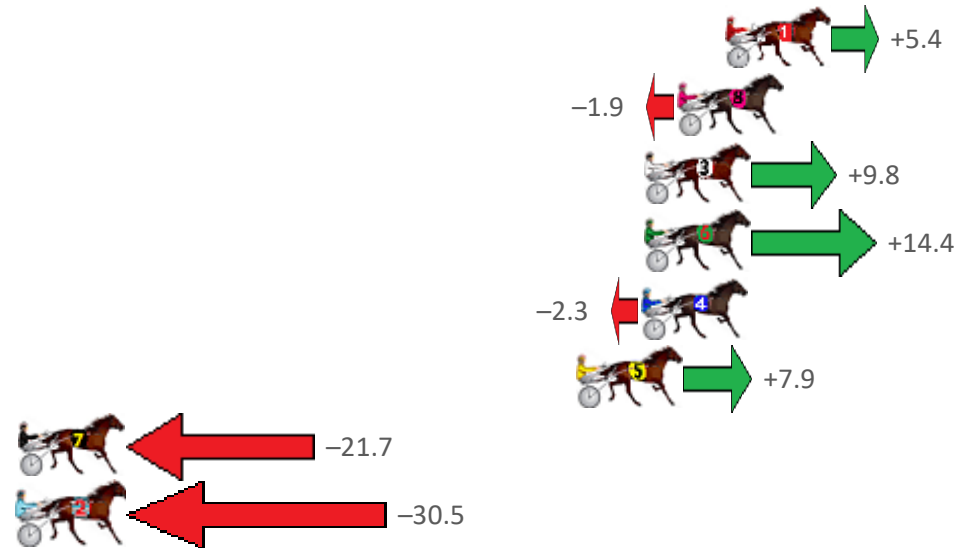

Redcliffe Race 7 Distance 2040m

Thursday, 23 June 2022

Gross Time: 2:33.50 MileRate: 2:01.10 LeadTime: 32.80s First Qtr: 31.30s Second Qtr: 29.90s Third Qtr: 28.80s Fourth Qtr: 30.70s

NoHorse	Plc	Margin	Time	800Time (W)	400 Time (W)
1 SHEZ GOT BLING	1	0.0m	2:33.50	59.10s (0)	30.01s (1)
8 CROSSED LEGS	2	1.9m	2:33.65	59.64s (1)	30.69s (1)
3 SHEZALUCKYLADY	3	3.2m	2:33.76	58.78s (1)	29.75s (2)
6 MONTEREY JACK	4	3.2m	2:33.76	58.43s (1)	29.40s (2)
4 GRIGORA	5	3.3m	2:33.77	59.67s (0)	30.95s (0)
5 ROCKNROLL DA GAMA	6	5.9m	2:33.97	58.92s (0)	29.85s (0)
7 IMA CHICK MAGNET	7	31.3m	2:36.01	61.10s (0)	32.11s (0)
2 SHAKATIE	8	38.7m	2:36.61	61.76s (1)	32.36s (1)

Finish Position and metres gained from 800m

Sectionals
Powered
by

Home of PJ Harness Analyser

Want to know how successful PJ Harness Analyser is?
Click here for regular updates

www.pjdata.com.au admin@pjdata.com.au www.facebook.com/PJHarnessRacing