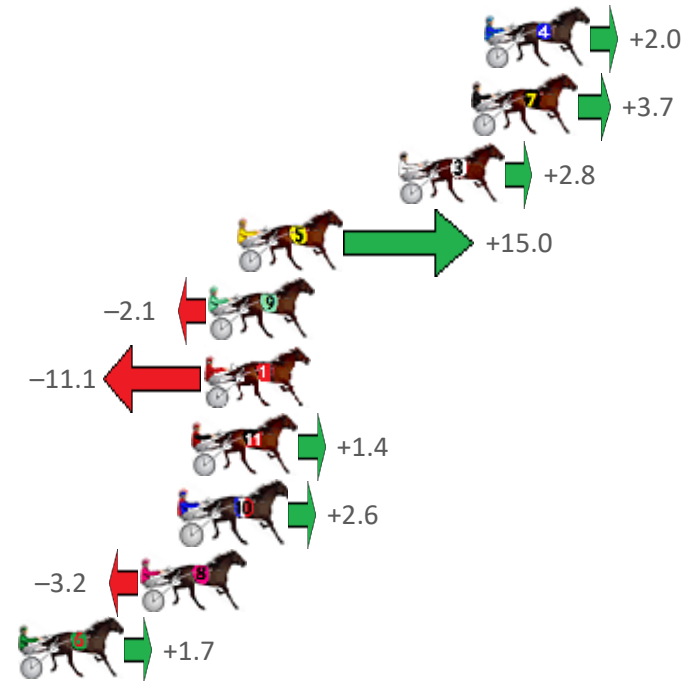

Redcliffe Race 5 Distance 2280m

Friday, 17 June 2022

Gross Time: 2:47.10 MileRate: 1:57.90 LeadTime: 49.90s First Qtr: 31.40s Second Qtr: 30.20s Third Qtr: 28.00s Fourth Qtr: 27.60s

NoHorse	Plc	Margin	Time	800Time (W)	400 Time (W)
4 MANILA PLAYBOY	1	0.0m	2:47.10	55.46s (1)	27.45s (1)
7 ARTILLERY	2	0.5m	2:47.14	55.34s (0)	27.33s (0)
3 HEMSWORTH	3	3.4m	2:47.35	55.41s (1)	27.34s (1)
5 ALBY TWO CHAINS	4	9.8m	2:47.81	54.56s (1)	27.39s (1)
9 THE RACONTEUR	5	10.9m	2:47.89	55.75s (0)	27.68s (0)
1 CAPTAIN CRUSADER	6	11.1m	2:47.91	56.37s (0)	28.36s (0)
11 TOMMY LINCOLN	7	11.6m	2:47.94	55.50s (0)	27.39s (0)
10 SUMOMENTSOMEWHE	8	12.0m	2:47.97	55.42s (1)	27.67s (2)
8 CRUNCH TIME	9	13.6m	2:48.09	55.82s (1)	28.15s (2)
6 ANOTHER STATEMENT	10	18.5m	2:48.44	55.48s (1)	27.55s (0)

Finish Position and metres gained from 800m

Sectionals
Powered
by

Home of PJ Harness Analyser

Want to know how successful PJ Harness Analyser is?
Click here for regular updates

www.pjdata.com.au admin@pjdata.com.au www.facebook.com/PJHarnessRacing

The Racing Queensland Board (trading as Racing Queensland) and provider are not responsible for the completeness or accuracy of any of the information contained herein, and makes no representations about its suitability for any purpose.