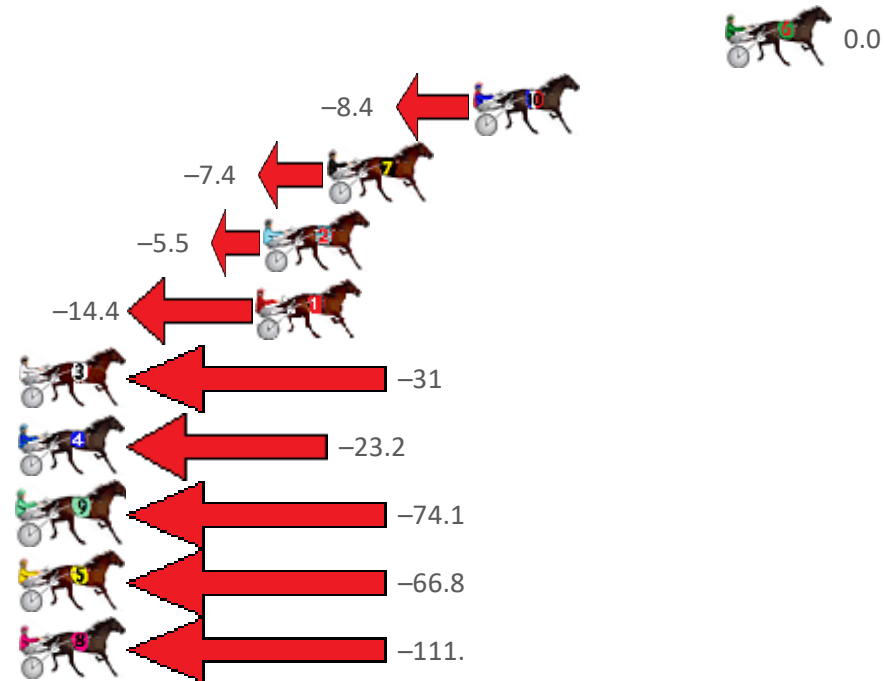

Redcliffe Race 3 Distance 1780m

Friday, 17 June 2022

Gross Time: 2:11.30 MileRate: 1:58.70 LeadTime: 11.80s First Qtr: 30.90s Second Qtr: 31.90s Third Qtr: 28.80s Fourth Qtr: 27.90s

NoHorse	Plc	Margin	Time	800Time (W)	400 Time (W)
6 HOLD ONTO YA BLING	1	0.0m	2:11.30	56.70s (0)	27.90s (0)
10 FOR REAL LIFE	2	10.0m	2:12.03	57.29s (1)	28.33s (1)
7 REGAZZO DI TILLY	3	15.8m	2:12.46	57.22s (0)	28.33s (0)
2 SAN MAREA	4	18.3m	2:12.64	57.09s (0)	28.18s (0)
1 PRETTY GOOD REASON	5	18.6m	2:12.66	57.71s (0)	28.82s (0)
3 TACTICS ARE ROLLIN	6	40.6m	2:14.28	58.83s (1)	29.56s (1)
4 HOLME BOY	7	45.2m	2:14.62	58.34s (1)	28.90s (0)
9 CRADOCK	8	80.1m	2:17.18	61.92s (1)	32.78s (1)
5 MARKSMAN	9	86.4m	2:17.64	61.41s (0)	31.42s (0)
8 GLENEAGLE BUZZ	10	127.9m	2:20.68	64.53s (1)	34.62s (1)

Finish Position and metres gained from 800m

Sectionals
Powered
by

Home of PJ Harness Analyser

Want to know how successful PJ Harness Analyser is?
Click here for regular updates

www.pjdata.com.au admin@pjdata.com.au www.facebook.com/PJHarnessRacing