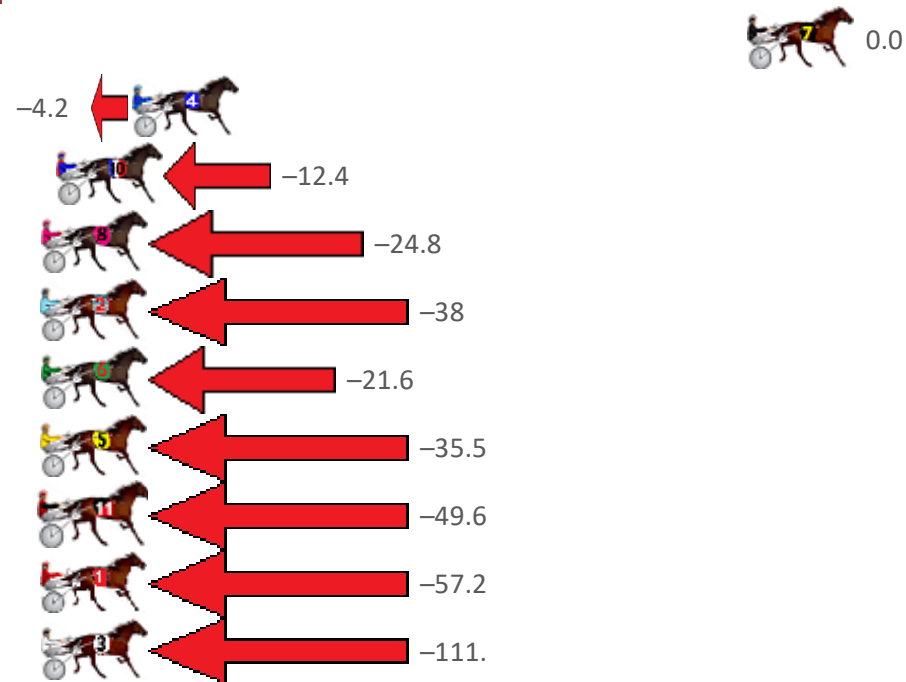

Redcliffe Race 7 Distance 2040m

Friday, 17 June 2022

Gross Time: 2:28.00 MileRate: 1:56.80 LeadTime: 29.90s First Qtr: 29.90s Second Qtr: 29.40s Third Qtr: 28.50s Fourth Qtr: 30.30s

NoHorse	Plc	Margin	Time	800Time (W)	400 Time (W)
7 TEDDY DISCO	1	0.0m	2:28.00	58.80s (1)	30.30s (1)
4 ALWAYS BME	2	24.4m	2:29.94	59.11s (1)	30.09s (2)
10 O B LEGAL	3	27.4m	2:30.17	59.71s (0)	30.71s (2)
8 R ELEVEN ART	4	29.6m	2:30.35	60.61s (1)	31.76s (0)
2 BANGKOK DEEJAY	5	38.7m	2:31.07	61.56s (0)	32.99s (0)
6 JEREMES GOTTA GO	6	41.4m	2:31.28	60.38s (0)	31.48s (1)
5 ROSES ARE SWEET	7	45.9m	2:31.64	61.39s (0)	32.12s (0)
11 BORSELLINO	8	58.6m	2:32.65	62.43s (1)	33.28s (1)
1 SHEZ NOTORIOUS	9	62.8m	2:32.98	62.98s (0)	33.70s (0)
3 SHAKALAKABOOMBOO	10	126.9m	2:38.07	66.95s (1)	37.40s (2)

Finish Position and metres gained from 800m

Sectionals
Powered
by

Home of PJ Harness Analyser

Want to know how successful PJ Harness Analyser is?
Click here for regular updates

www.pjdata.com.au admin@pjdata.com.au www.facebook.com/PJHarnessRacing