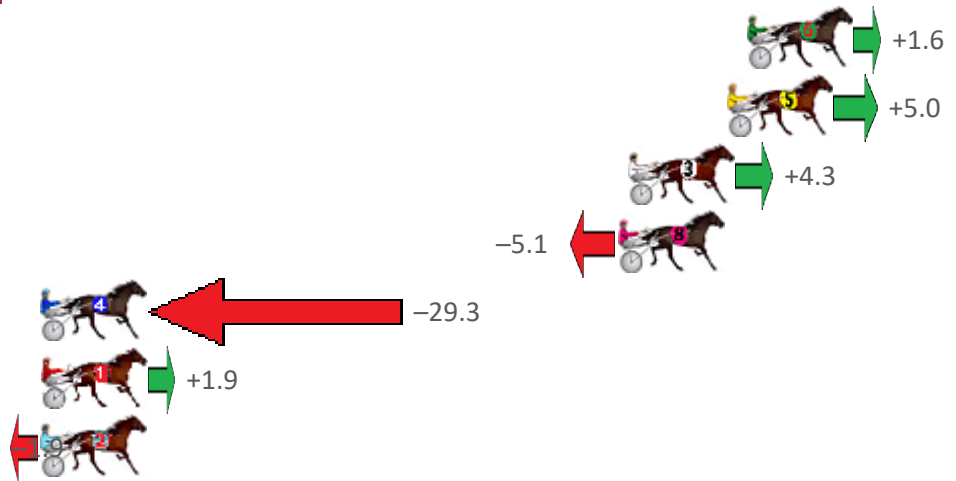

Redcliffe Race 4 Distance 2613m

Friday, 17 June 2022

Gross Time: 3:12.80 MileRate: 1:58.70 LeadTime: 75.30s First Qtr: 30.70s Second Qtr: 30.10s Third Qtr: 28.00s Fourth Qtr: 28.70s

NoHorse	Plc	Margin	Time	800Time (W)	400 Time (W)
6 SEBS CHOICE	1	0.0m	3:12.80	56.59s (1)	28.53s (1)
5 CRIME WRITER	2	0.8m	3:12.86	56.35s (1)	28.27s (1)
3 KANENA PROVLIMA	3	4.7m	3:13.15	56.40s (0)	28.25s (1)
8 L L COOL J	4	5.1m	3:13.18	57.06s (0)	29.06s (0)
4 FEELINGFORARAINBOW	5	33.5m	3:15.32	58.77s (0)	30.42s (0)
1 ITS BACK IN THE DAY	6	42.1m	3:15.97	56.57s (0)	28.99s (0)
2 OHOKA CHOPPER	7	50.9m	3:16.64	56.83s (0)	29.41s (1)

Finish Position and metres gained from 800m

Sectionals
Powered
by

Home of PJ Harness Analyser

Want to know how successful PJ Harness Analyser is?
Click here for regular updates

www.pjdata.com.au admin@pjdata.com.au www.facebook.com/PJHarnessRacing