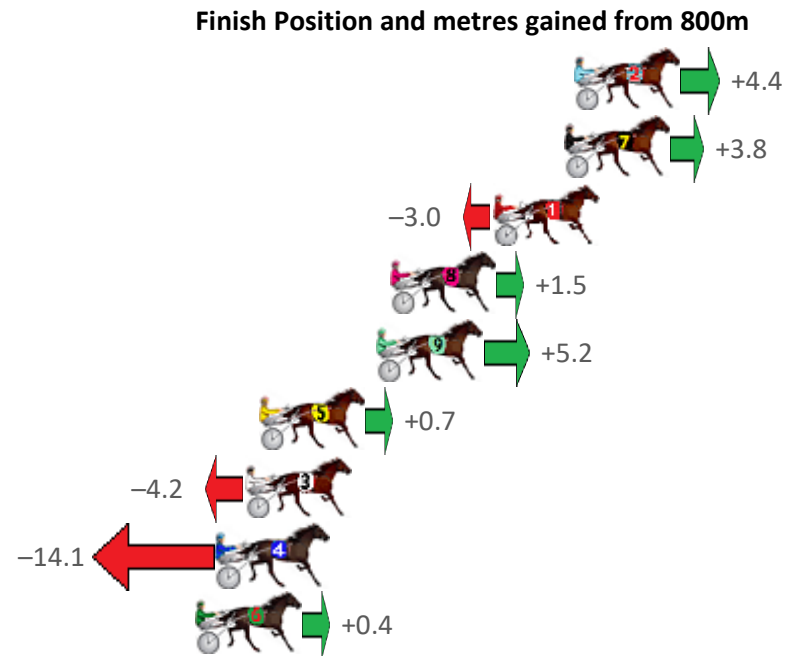

Redcliffe Race 1 Distance 1780m

Friday, 17 June 2022

Gross Time: 2:10.60 MileRate: 1:58.10 LeadTime: 11.20s First Qtr: 30.90s Second Qtr: 31.40s Third Qtr: 29.20s Fourth Qtr: 27.90s

NoHorse	Plc	Margin	Time	800Time (W)	400 Time (W)
2 CHEESANDKISSES	1	0.0m	2:10.60	56.79s (1)	27.59s (1)
7 COVER GIRL	2	0.4m	2:10.63	56.83s (0)	27.64s (0)
1 BEACH MAGIC	3	3.2m	2:10.83	57.31s (0)	28.12s (0)
8 LA SAFRON	4	7.3m	2:11.14	56.99s (0)	27.80s (0)
9 WHICH HUNT	5	7.8m	2:11.17	56.73s (0)	27.53s (0)
5 MAJOR GENERALJUJON	6	12.5m	2:11.52	57.05s (1)	28.06s (2)
3 THE IRISH EAGLE	7	13.0m	2:11.55	57.40s (1)	28.16s (1)
4 PHILANDERING CHEF	8	14.1m	2:11.63	58.10s (1)	28.88s (1)
6 LIFES BLACK	9	15.0m	2:11.70	57.07s (2)	28.57s (2)