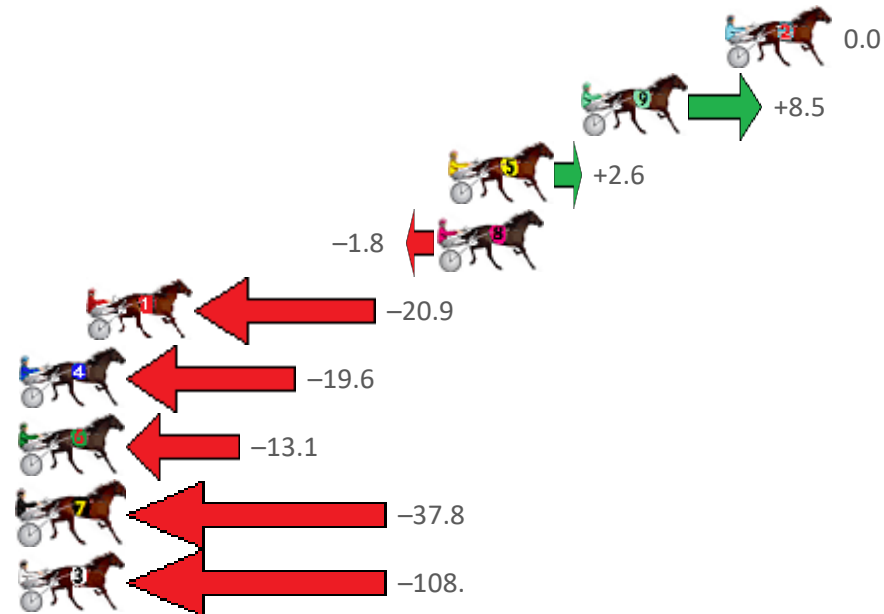

Redcliffe Race 9 Distance 2613m

Friday, 17 June 2022

Gross Time: 3:21.10 MileRate: 2:03.90 LeadTime: 80.70s First Qtr: 31.10s Second Qtr: 30.90s Third Qtr: 29.00s Fourth Qtr: 29.40s

NoHorse	Plc	Margin	Time	800Time (W)	400 Time (W)
2 MAJESTIC HARRY	1	0.0m	3:21.10	58.40s (0)	29.40s (0)
9 WEE MAN TROUBLE	2	5.7m	3:21.54	57.78s (1)	29.09s (2)
5 JUSTABITNOISY	3	11.0m	3:21.95	58.21s (0)	29.15s (2)
8 LOTAMUSCLE	4	11.4m	3:21.98	58.53s (1)	29.81s (2)
1 NATTY PAGGER	5	25.3m	3:23.05	59.92s (0)	30.81s (0)
4 BD KHAOSAN	6	28.8m	3:23.32	59.82s (0)	30.69s (0)
6 KINGDOM COME	7	31.3m	3:23.51	59.35s (0)	30.37s (0)
7 MORE SHADES OF GOL	8	43.0m	3:24.41	61.14s (1)	31.71s (1)
3 INDEFENSIBLE	9	109.6m	3:29.55	66.28s (1)	36.93s (1)

Finish Position and metres gained from 800m

Sectionals
Powered
by

Home of PJ Harness Analyser

Want to know how successful PJ Harness Analyser is?
Click here for regular updates

www.pjdata.com.au admin@pjdata.com.au www.facebook.com/PJHarnessRacing

The Racing Queensland Board (trading as Racing Queensland) and provider are not responsible for the completeness or accuracy of any of the information contained herein, and makes no representations about its suitability for any purpose.