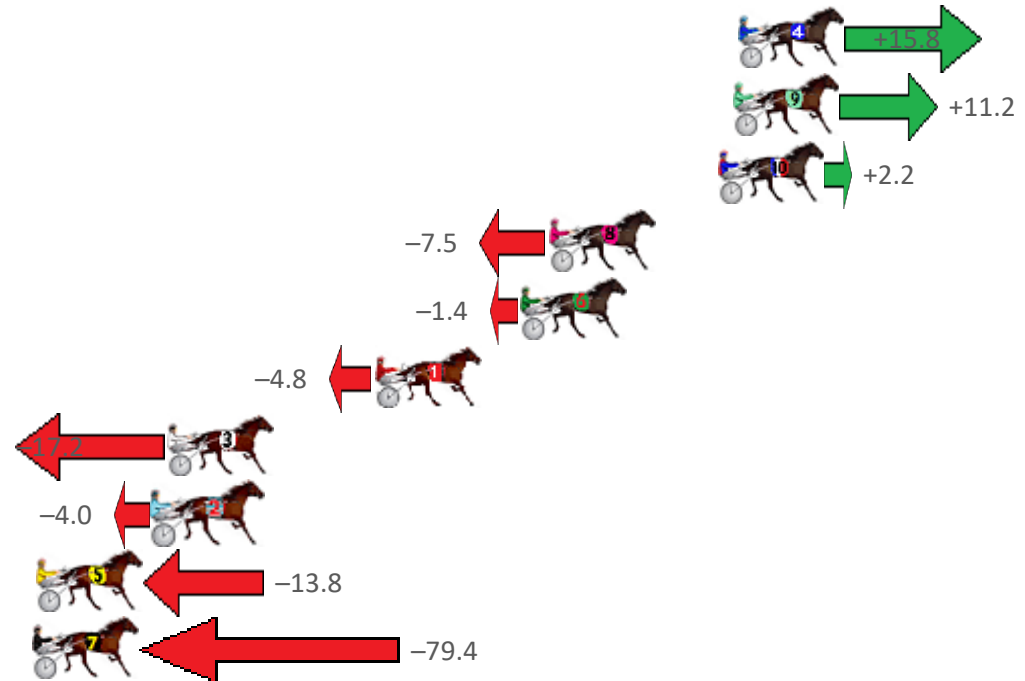

Redcliffe Race 10 Distance 1780m

Friday, 17 June 2022

Gross Time: 2:16.60 MileRate: 2:03.50 LeadTime: 15.80s First Qtr: 28.90s Second Qtr: 31.00s Third Qtr: 30.00s Fourth Qtr: 30.90s

NoHorse	Plc	Margin	Time	800Time (W)	400 Time (W)
4 DELIGHTFUL RAINBOW	1	0.0m	2:16.60	59.70s (1)	29.64s (1)
9 LORD DENZEL	2	0.2m	2:16.62	60.05s (1)	30.01s (1)
10 JANG PEL	3	0.8m	2:16.66	60.73s (1)	30.76s (1)
8 MAN OF ACTION	4	7.5m	2:17.21	61.47s (0)	31.48s (0)
6 WEDDING NIGHT	5	8.6m	2:17.30	61.01s (1)	30.99s (1)
1 MUSTANG DUDE	6	14.4m	2:17.76	61.26s (0)	30.92s (0)
3 COULD IT BE ME	7	22.6m	2:18.43	62.20s (0)	31.87s (0)
2 TODAYS HERO	8	23.2m	2:18.47	61.20s (0)	30.99s (1)
5 CHANG	9	27.8m	2:18.85	61.94s (0)	31.53s (0)
7 MY ULTIMATE LOUIE	10	179.4m	2:31.10	66.91s (0)	33.93s (0)

Finish Position and metres gained from 800m

Sectionals
Powered
by

Home of PJ Harness Analyser

Want to know how successful PJ Harness Analyser is?
Click here for regular updates

www.pjdata.com.au admin@pjdata.com.au www.facebook.com/PJHarnessRacing

The Racing Queensland Board (trading as Racing Queensland) and provider are not responsible for the completeness or accuracy of any of the information contained herein, and makes no representations about its suitability for any purpose.