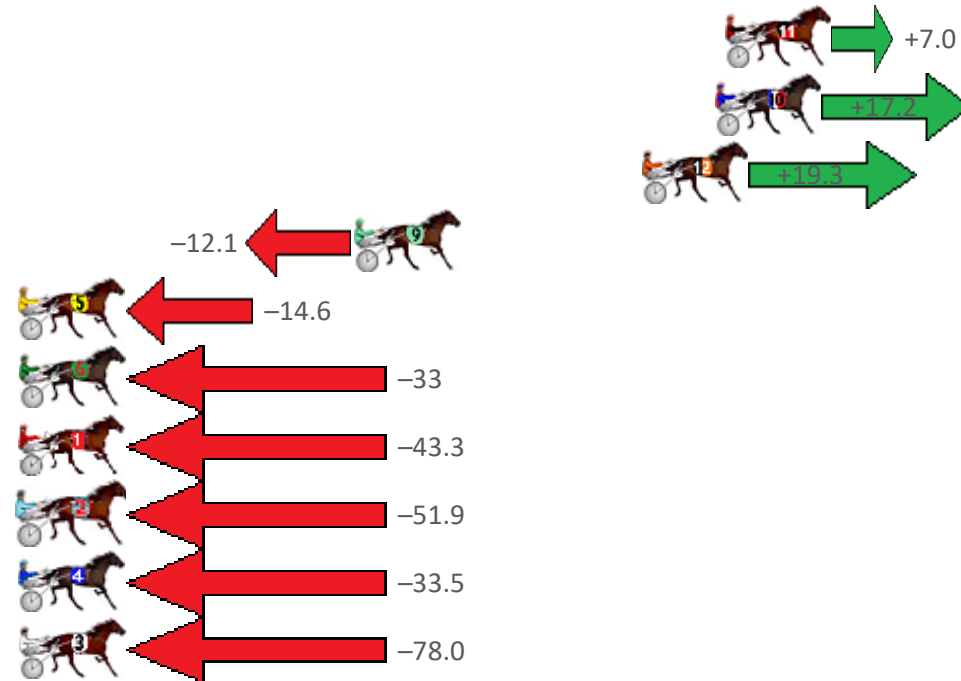

Redcliffe Race 6 Distance 1780m

Friday, 17 June 2022

Gross Time: 2:12.10 MileRate: 1:58.10 LeadTime: 14.80s First Qtr: 28.90s Second Qtr: 29.40s Third Qtr: 29.20s Fourth Qtr: 29.80s

NoHorse	Plc	Margin	Time	800Time (W)	400 Time (W)
11 ARTFUL MAID	1	0.0m	2:12.10	58.49s (1)	29.80s (1)
10 TEAGAN BANNER	2	0.4m	2:12.13	57.74s (1)	29.64s (2)
12 OUR MAJOR DAY	3	3.3m	2:12.36	57.58s (1)	29.51s (2)
9 BONNIES CAM	4	14.7m	2:13.25	59.89s (1)	30.89s (0)
5 JILLIBY GIZMO	5	28.0m	2:14.29	60.07s (1)	31.36s (1)
6 RISKY BUZINESS	6	44.9m	2:15.61	61.37s (0)	31.88s (1)
1 FEELING THE POWER	7	47.9m	2:15.84	62.18s (0)	32.34s (0)
2 DOWNTOWN LUCCA	8	51.9m	2:16.15	62.81s (0)	33.01s (0)
4 MAKE MINE JOE	9	68.5m	2:17.45	61.46s (0)	31.54s (0)
3 ALWAYS AT NIGHT	10	126.0m	2:21.94	64.72s (0)	33.21s (0)

Finish Position and metres gained from 800m

Sectionals
Powered
by

Home of PJ Harness Analyser

Want to know how successful PJ Harness Analyser is?
Click here for regular updates

www.pjdata.com.au admin@pjdata.com.au www.facebook.com/PJHarnessRacing