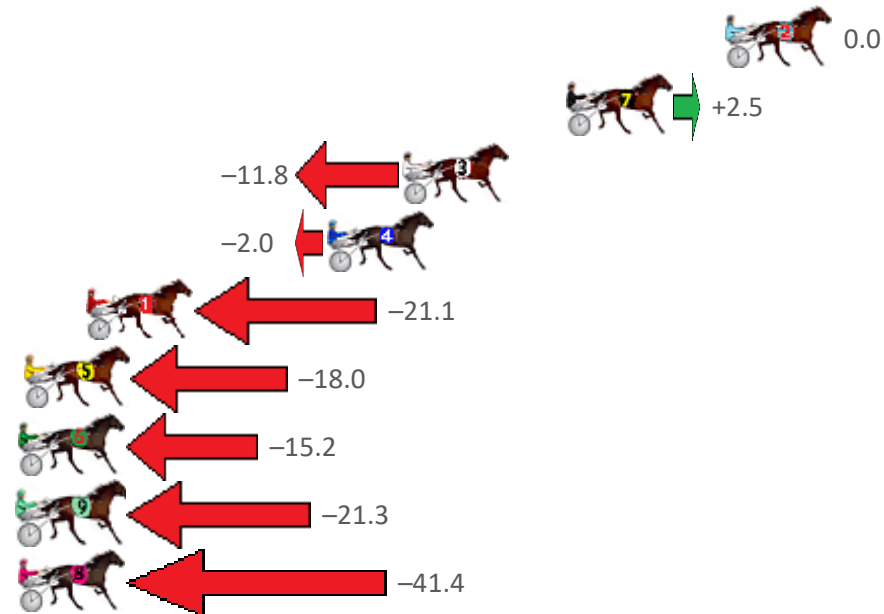

Redcliffe Race 2 Distance 1780m

Friday, 17 June 2022

Gross Time: 2:09.00 MileRate: 1:56.60 LeadTime: 11.30s First Qtr: 30.70s Second Qtr: 30.80s Third Qtr: 27.80s Fourth Qtr: 28.40s

NoHorse	Plc	Margin	Time	800Time (W)	400 Time (W)
2 COME SAY HI	1	0.0m	2:09.00	56.20s (0)	28.40s (0)
7 MY ULTIMATE COBBER	2	6.3m	2:09.47	56.03s (0)	28.15s (0)
3 HEARTBREAK	3	12.8m	2:09.95	57.02s (1)	29.12s (1)
4 CHARLEVOIX	4	15.8m	2:10.18	56.34s (0)	28.47s (0)
1 IMMER BESSER	5	25.3m	2:10.89	57.67s (0)	29.79s (0)
5 WHOSTOLEMYPIGEON	6	27.8m	2:11.07	57.46s (1)	29.40s (1)
6 KOWHAI BLAZE	7	29.2m	2:11.18	57.26s (1)	29.46s (2)
9 PEPPA BLISS	8	40.1m	2:11.99	57.69s (1)	29.40s (1)
8 MONTANA EXPRESS	9	46.6m	2:12.48	59.09s (1)	31.03s (1)

Finish Position and metres gained from 800m

Sectionals
Powered
by

Home of PJ Harness Analyser

Want to know how successful PJ Harness Analyser is?
Click here for regular updates

www.pjdata.com.au admin@pjdata.com.au www.facebook.com/PJHarnessRacing