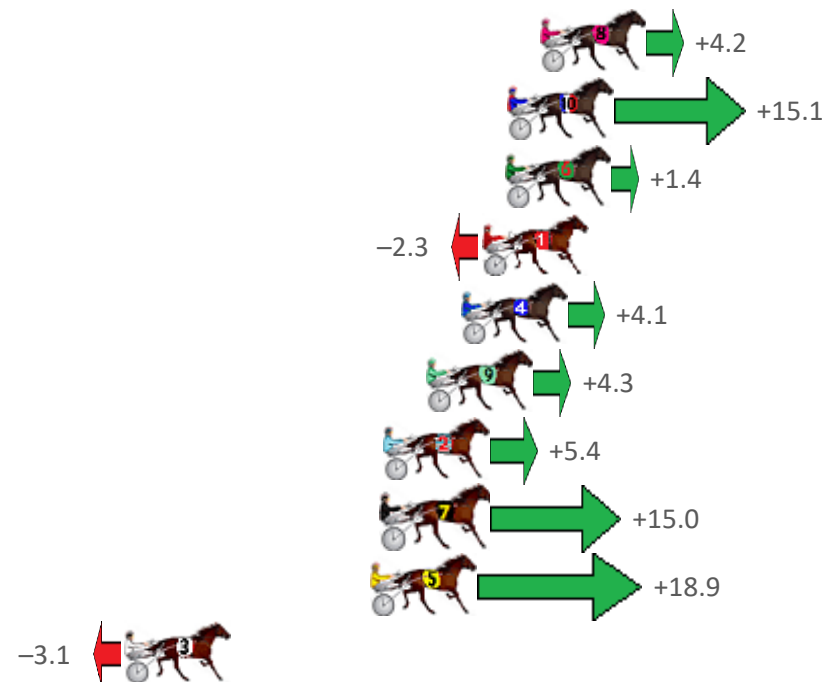

Albion Park Race 7 Distance 1660m

Thursday, 9 June 2022

Gross Time: 2:01.20 MileRate: 1:57.50 LeadTime: 3.50s First Qtr: 28.40s Second Qtr: 30.80s Third Qtr: 29.90s Fourth Qtr: 28.60s

NoHorse	Plc	Margin	Time	800Time (W)	400 Time (W)
8 HE SAID SHE SAID	1	0.0m	2:01.20	58.19s (0)	28.30s (0)
10 BONNIES CAM	2	1.3m	2:01.30	57.40s (1)	28.12s (2)
6 MISTY CREEK	3	1.4m	2:01.31	58.40s (1)	28.61s (1)
1 THE POOBAH	4	2.3m	2:01.37	58.67s (0)	28.76s (0)
4 ALTANA BLUE	5	3.1m	2:01.43	58.20s (1)	28.58s (2)
9 VANITY BAY	6	4.5m	2:01.54	58.19s (0)	28.31s (0)
2 LIFEINHEAVEN	7	6.2m	2:01.67	58.11s (1)	28.61s (1)
7 FIRE AND ICE	7	6.2m	2:01.67	57.41s (1)	28.17s (2)
5 HEY MISTER TAYLOR	9	6.7m	2:01.70	57.13s (1)	27.90s (1)
3 YARRAMAN ROCKY	10	16.5m	2:02.44	58.73s (0)	28.74s (0)

Finish Position and metres gained from 800m

Sectionals
Powered
by

Home of PJ Harness Analyser

Want to know how successful PJ Harness Analyser is?
Click here for regular updates

www.pjdata.com.au admin@pjdata.com.au www.facebook.com/PJHarnessRacing