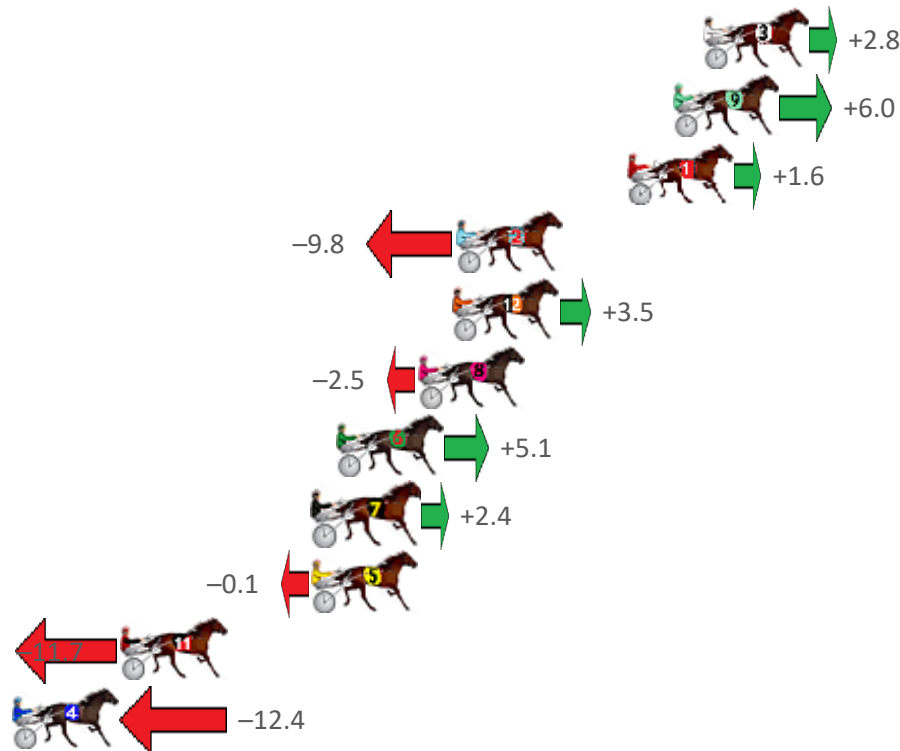

Albion Park Race 5 Distance 2138m

Thursday, 9 June 2022

Gross Time: 2:38.20 MileRate: 1:59.00 LeadTime: 38.60s First Qtr: 30.70s Second Qtr: 30.40s Third Qtr: 29.30s Fourth Qtr: 29.20s

NoHorse	Plc	Margin	Time	800Time (W)	400 Time (W)
3 REDBANK MOLLY	1	0.0m	2:38.20	58.30s (1)	29.20s (1)
9 CHEDDAR MADE BETA	2	1.2m	2:38.29	58.06s (1)	29.00s (1)
1 OUR FRIEND	3	3.0m	2:38.43	58.38s (0)	29.10s (0)
2 FEEL THE THRILL	4	9.8m	2:38.95	59.21s (0)	29.91s (0)
12 STUDLEIGH WILL	5	9.9m	2:38.96	58.25s (0)	28.93s (0)
8 MAJOR SLIP UP	6	11.3m	2:39.07	58.68s (0)	29.35s (1)
6 LUXURY LAD	7	14.5m	2:39.31	58.13s (2)	29.90s (3)
7 COURAGEOUS SAM	8	15.4m	2:39.38	58.33s (0)	28.29s (1)
5 LANCELOT BROMAC	9	15.5m	2:39.39	58.51s (1)	29.57s (3)
11 CROSSED LEGS	10	23.1m	2:39.97	59.35s (1)	30.15s (2)
4 SHEZ GOT BLING	11	27.4m	2:40.30	59.40s (2)	30.96s (2)

Finish Position and metres gained from 800m

Sectionals
Powered
by

Home of PJ Harness Analyser

Want to know how successful PJ Harness Analyser is?
Click here for regular updates

www.pjdata.com.au admin@pjdata.com.au www.facebook.com/PJHarnessRacing

The Racing Queensland Board (trading as Racing Queensland) and provider are not responsible for the completeness or accuracy of any of the information contained herein, and makes no representations about its suitability for any purpose.