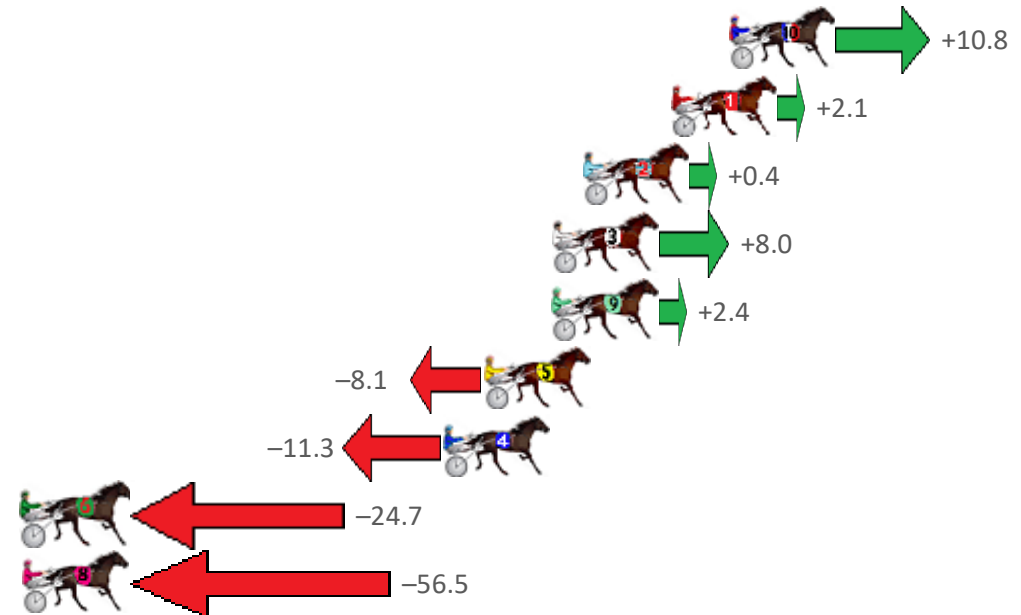

Albion Park Race 3 Distance 1660m

Thursday, 9 June 2022

Gross Time: 2:02.10 MileRate: 1:58.30 LeadTime: 3.40s First Qtr: 28.80s Second Qtr: 31.50s Third Qtr: 29.20s Fourth Qtr: 29.20s

NoHorse	Plc	Margin	Time	800Time (W)	400 Time (W)
10 JET FORCE	1	0.0m	2:02.10	57.62s (1)	28.82s (2)
1 ABBEY DIADEMA	2	2.3m	2:02.28	58.25s (0)	29.06s (0)
2 SHEZALUCKYLADY	3	5.8m	2:02.54	58.37s (1)	29.00s (1)
3 MAJOR GRANDEUR	4	7.0m	2:02.64	57.82s (1)	29.03s (2)
9 WILD ABOUT TOWN	5	7.0m	2:02.64	58.23s (0)	29.03s (0)
5 DARBY BRIGHTS	6	9.7m	2:02.84	58.99s (1)	29.61s (1)
4 LIVING FREE	7	11.3m	2:02.97	59.22s (0)	30.02s (0)
6 FEELGOOD EXPRESS	8	44.1m	2:05.48	60.19s (2)	31.05s (0)
8 BLACKJEWEL	9	106.5m	2:10.26	62.50s (0)	31.49s (0)

Finish Position and metres gained from 800m

Sectionals
Powered
by

Home of PJ Harness Analyser

Want to know how successful PJ Harness Analyser is?
Click here for regular updates

www.pjdata.com.au admin@pjdata.com.au www.facebook.com/PJHarnessRacing

The Racing Queensland Board (trading as Racing Queensland) and provider are not responsible for the completeness or accuracy of any of the information contained herein, and makes no representations about its suitability for any purpose.