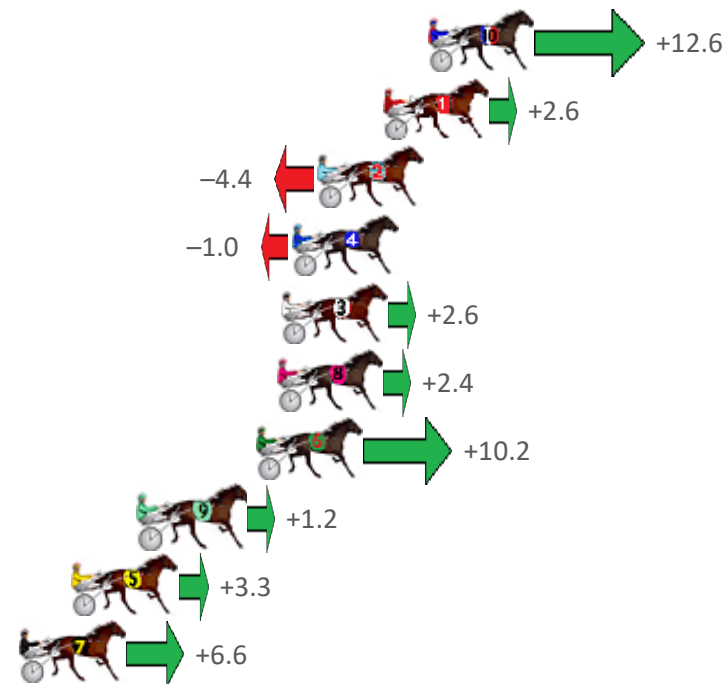

Albion Park Race 6 Distance 1660m

Thursday, 9 June 2022

Gross Time: 2:01.90 MileRate: 1:58.20 LeadTime: 3.60s First Qtr: 30.20s Second Qtr: 30.70s Third Qtr: 29.20s Fourth Qtr: 28.20s

NoHorse	Plc	Margin	Time	800Time (W)	400 Time (W)
10 SNOOP STRIDE	1	0.0m	2:01.90	56.50s (1)	27.93s (2)
1 MELTON INSULTED	2	1.8m	2:02.03	57.21s (0)	28.03s (0)
2 ITS BACK PAGE NEWS	3	4.4m	2:02.23	57.71s (0)	28.51s (0)
4 GOLDEN LACE	4	5.4m	2:02.30	57.47s (1)	28.49s (1)
3 PRECIOUS CULLEN	5	5.8m	2:02.33	57.21s (1)	28.24s (1)
8 OUTA THE BLUE	6	6.0m	2:02.34	57.23s (0)	28.03s (0)
6 ASHLEE NITRO	7	6.8m	2:02.40	56.67s (0)	28.00s (1)
9 SAMMYS SECRET	8	11.4m	2:02.74	57.31s (0)	28.12s (0)
5 MONTEREY JACK	9	14.1m	2:02.94	57.16s (1)	28.45s (2)
7 CASH QUEEN	10	16.2m	2:03.10	56.93s (1)	28.20s (1)

Finish Position and metres gained from 800m

Sectionals
Powered
by

Home of PJ Harness Analyser

Want to know how successful PJ Harness Analyser is?
Click here for regular updates

www.pjdata.com.au admin@pjdata.com.au www.facebook.com/PJHarnessRacing