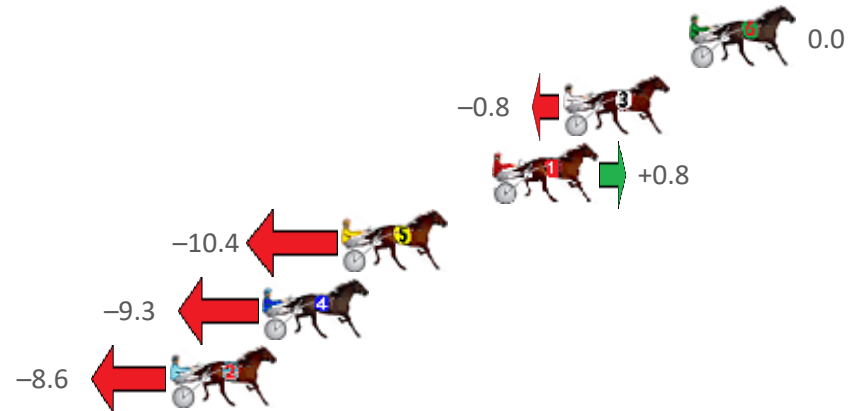

Albion Park Race 1 Distance 2647m

Thursday, 9 June 2022

Gross Time: 3:20.60 MileRate: 2:01.10 LeadTime: 84.50s First Qtr: 31.60s Second Qtr: 30.40s Third Qtr: 27.80s Fourth Qtr: 26.30s

NoHorse	Plc	Margin	Time	800Time (W)	400 Time (W)
6 CAPTAIN CRUSADER	1	0.0m	3:20.60	54.10s (0)	26.30s (0)
3 CALL ME KEITH	2	5.0m	3:20.95	54.15s (0)	26.34s (0)
1 ANOTHER STATEMENT	3	7.8m	3:21.14	54.05s (0)	26.21s (0)
5 TOMMY LINCOLN	4	13.8m	3:21.56	54.80s (1)	26.99s (1)
4 KANENA PROVLIMA	5	16.9m	3:21.77	54.73s (1)	26.92s (1)
2 SWEET AS	6	20.6m	3:22.03	54.68s (1)	26.89s (1)

Finish Position and metres gained from 800m

Sectionals
Powered
by

Home of PJ Harness Analyser

Want to know how successful PJ Harness Analyser is?
Click here for regular updates

www.pjdata.com.au admin@pjdata.com.au www.facebook.com/PJHarnessRacing