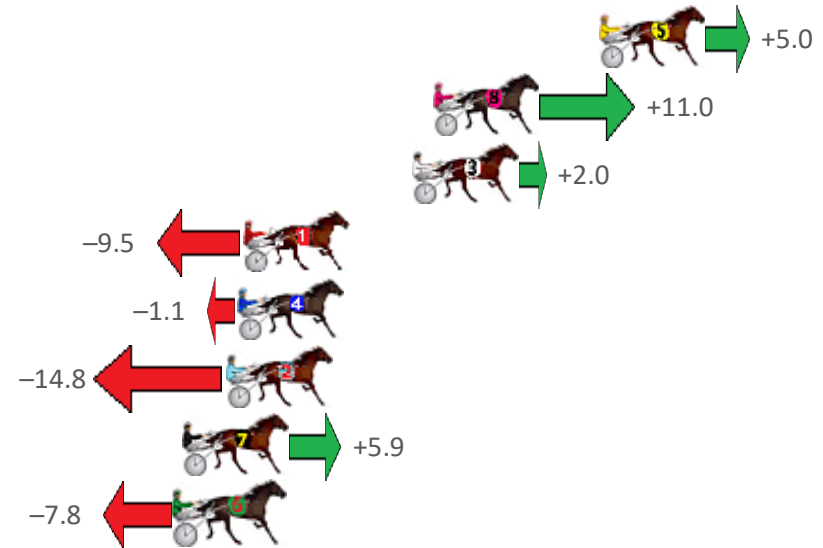

Albion Park Race 9 Distance 1660m

Thursday, 9 June 2022

Gross Time: 1:57.10 MileRate: 1:53.50 LeadTime: 3.30s First Qtr: 26.60s Second Qtr: 29.80s Third Qtr: 29.20s Fourth Qtr: 28.20s

NoHorse	Plc	Margin	Time	800Time (W)	400 Time (W)
5 TIMZEE	1	0.0m	1:57.10	57.04s (1)	28.19s (1)
8 GENERAL MONTANA	2	6.6m	1:57.59	56.62s (1)	28.23s (3)
3 SHADOW MINISTER	3	7.4m	1:57.65	57.26s (0)	28.38s (1)
1 NOTORIOUS	4	14.1m	1:58.14	58.08s (0)	28.89s (0)
4 LITTLE CHANGE	5	14.3m	1:58.16	57.48s (1)	28.73s (2)
2 BOMB SUIT	6	14.8m	1:58.20	58.46s (0)	29.24s (0)
7 DELIGHTFUL REASON	7	16.5m	1:58.32	56.98s (1)	28.56s (2)
6 JUST DESSY	8	16.8m	1:58.34	57.96s (1)	29.21s (2)

Finish Position and metres gained from 800m

Sectionals
Powered
by

Home of PJ Harness Analyser

Want to know how successful PJ Harness Analyser is?
Click here for regular updates

www.pjdata.com.au admin@pjdata.com.au www.facebook.com/PJHarnessRacing