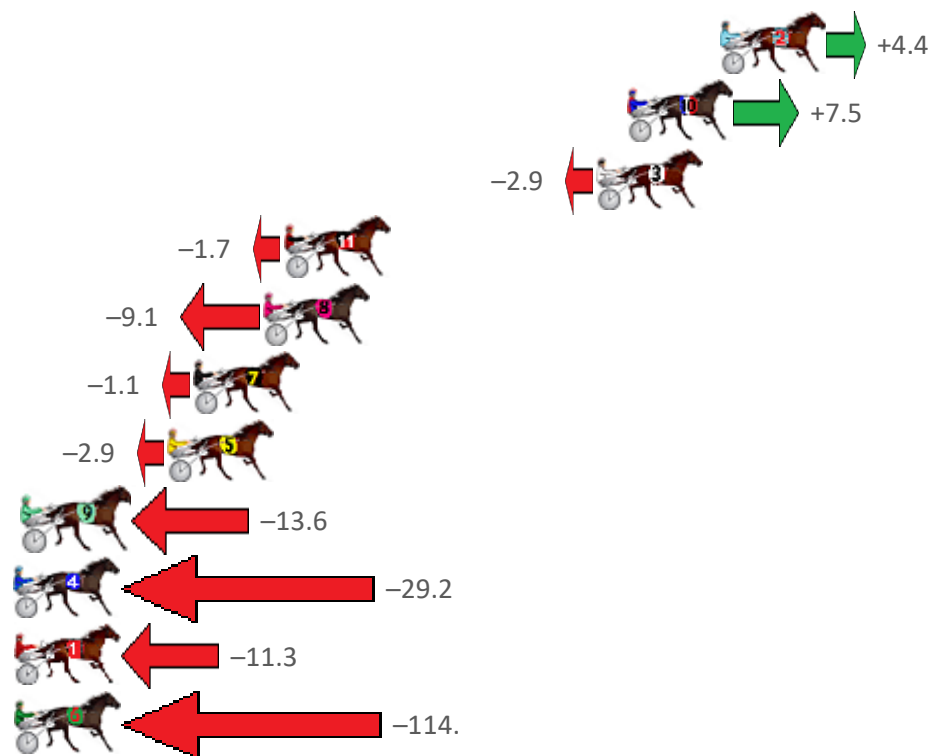

Albion Park Race 2 Distance 2138m

Thursday, 9 June 2022

Gross Time: 2:38.00 MileRate: 1:58.90 LeadTime: 39.20s First Qtr: 31.40s Second Qtr: 30.30s Third Qtr: 29.10s Fourth Qtr: 28.00s

NoHorse	Plc	Margin	Time	800Time (W)	400 Time (W)
2 PARKED IN HEAVEN	1	0.0m	2:38.00	56.79s (0)	27.46s (0)
10 INDY JEWEL	2	3.7m	2:38.27	56.57s (1)	27.64s (2)
3 SHADYS CULLECT	3	4.9m	2:38.36	57.31s (1)	28.34s (0)
11 FEELIN FLIRTY	4	17.3m	2:39.27	57.22s (1)	28.29s (2)
8 DIEGO DELGADO	5	18.1m	2:39.33	57.75s (0)	28.31s (0)
7 BOLD COWBOY	6	20.9m	2:39.54	57.18s (1)	28.19s (2)
5 ELEVATE	7	21.9m	2:39.61	57.31s (0)	28.12s (1)
9 SARIE MARAIS	8	27.6m	2:40.03	58.07s (0)	28.79s (1)
4 HEAD NOISE	9	35.6m	2:40.62	59.17s (1)	29.82s (1)
1 BONNIE PRINCE LOUIS	10	43.1m	2:41.17	57.90s (0)	28.63s (0)
6 CONNIES SPIRIT	11	114.9m	2:46.46	65.26s (0)	34.75s (0)

Finish Position and metres gained from 800m

Sectionals
Powered
by

Home of PJ Harness Analyser

Want to know how successful PJ Harness Analyser is?
Click here for regular updates

www.pjdata.com.au admin@pjdata.com.au www.facebook.com/PJHarnessRacing

The Racing Queensland Board (trading as Racing Queensland) and provider are not responsible for the completeness or accuracy of any of the information contained herein, and makes no representations about its suitability for any purpose.