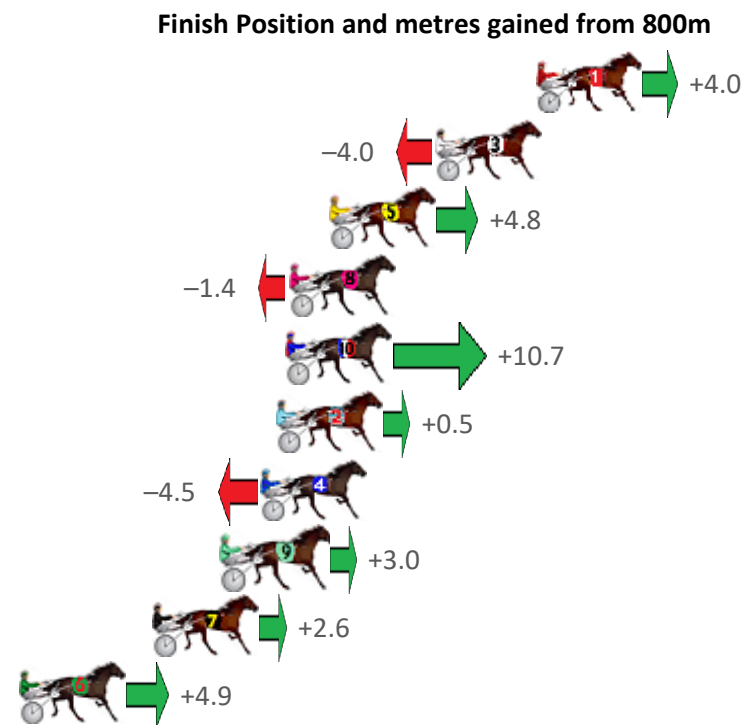

Albion Park Race 8 Distance 1660m

Thursday, 9 June 2022

Gross Time: 2:00.20 MileRate: 1:56.60 LeadTime: 3.50s First Qtr: 28.10s Second Qtr: 31.50s Third Qtr: 29.40s Fourth Qtr: 27.70s

NoHorse	Plc	Margin	Time	800Time (W)	400 Time (W)
1 WHATA ROLLER	1	0.0m	2:00.20	56.82s (0)	27.40s (0)
3 OYSTER STRIDE	2	4.0m	2:00.49	57.38s (0)	27.98s (0)
5 FLO RYDA	3	8.2m	2:00.80	56.76s (0)	27.38s (0)
8 ROCKNROLL MAX	4	9.8m	2:00.91	57.20s (0)	27.78s (0)
10 PARAMA	5	9.9m	2:00.92	56.34s (1)	27.35s (2)
2 MISSTREPO	6	10.3m	2:00.95	57.06s (1)	27.65s (1)
4 RAANI	7	10.9m	2:00.99	57.42s (1)	27.98s (1)
9 THE GENERAL	8	12.4m	2:01.10	56.89s (1)	27.88s (2)
7 BLUE MOON RISING	9	15.2m	2:01.31	56.92s (0)	27.69s (1)
6 DOCTA FEELGOOD	10	20.5m	2:01.69	56.75s (1)	27.79s (2)

Sectionals
Powered
by

Home of PJ Harness Analyser

Want to know how successful PJ Harness Analyser is?
Click here for regular updates

www.pjdata.com.au admin@pjdata.com.au www.facebook.com/PJHarnessRacing

The Racing Queensland Board (trading as Racing Queensland) and provider are not responsible for the completeness or accuracy of any of the information contained herein, and makes no representations about its suitability for any purpose.