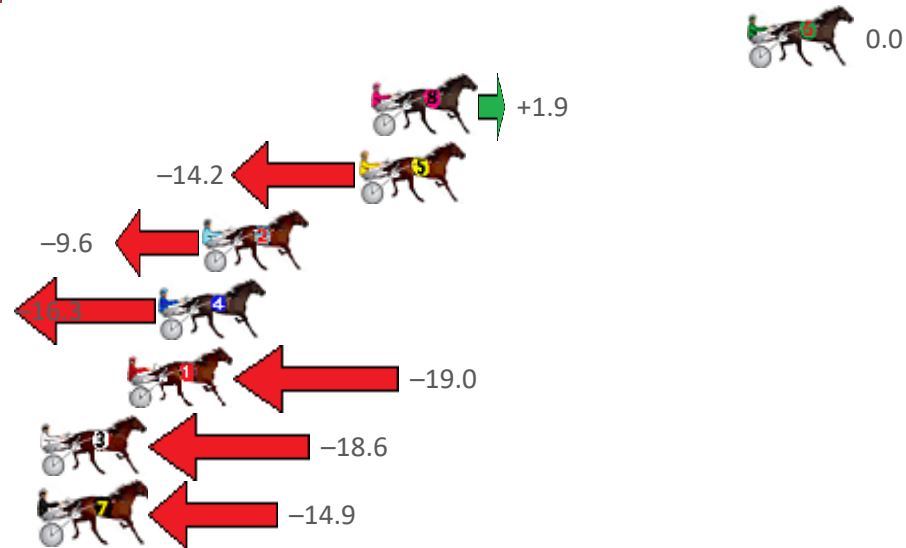

Redcliffe Race 10 Distance 1780m

Wednesday, 8 June 2022

Gross Time: 2:11.40   MileRate: 1:58.80   LeadTime: 11.60s   First Qtr: 30.10s   Second Qtr: 31.70s   Third Qtr: 29.30s   Fourth Qtr: 28.70s

NoHorse	Plc	Margin	Time	800Time (W)	400 Time (W)
6 TARDELLI	1	0.0m	2:11.40	58.00s (1)	28.70s (1)
8 REGAZZO DI TILLY	2	14.9m	2:12.52	57.86s (1)	28.69s (1)
5 MULLUM AXEL	3	15.4m	2:12.56	59.02s (0)	29.66s (0)
2 YOGI	4	21.6m	2:13.03	58.69s (1)	29.46s (2)
4 HOLLYWOODBOUND	5	23.3m	2:13.16	59.18s (1)	29.91s (2)
1 GLEMELLY BEACH	6	24.6m	2:13.25	59.37s (0)	30.00s (0)
3 TIN AMBER MINE	7	29.0m	2:13.59	59.34s (0)	30.10s (1)
7 FIVE STARZZ JOANNE	8	30.5m	2:13.70	59.07s (0)	29.88s (0)

Finish Position and metres gained from 800m

Sectionals
Powered
by

Home of PJ Harness Analyser

Want to know how successful PJ Harness Analyser is?
Click here for regular updates

www.pjdata.com.au   admin@pjdata.com.au   www.facebook.com/PJHarnessRacing