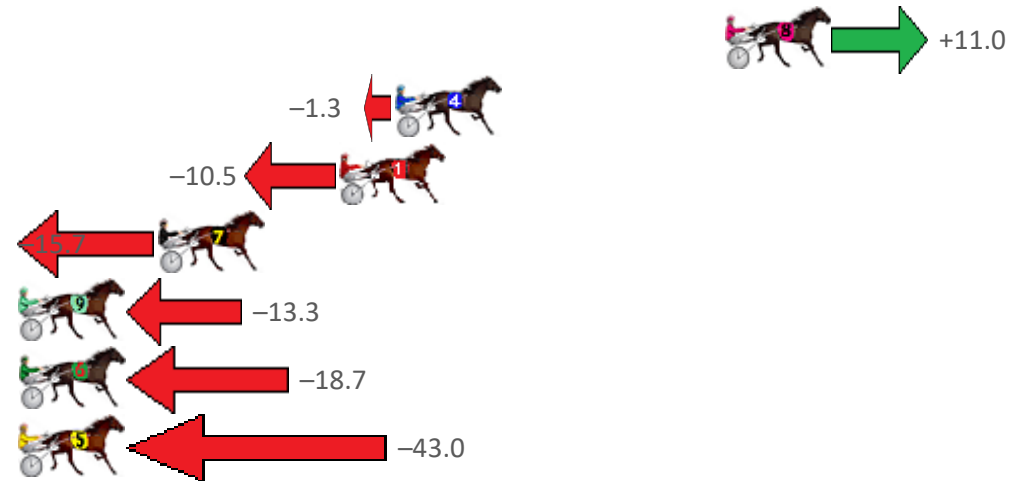

Redcliffe Race 7 Distance 1780m

Wednesday, 8 June 2022

Gross Time: 2:13.20 MileRate: 2:00.40 LeadTime: 11.30s First Qtr: 28.60s Second Qtr: 31.30s Third Qtr: 30.70s Fourth Qtr: 31.30s

NoHorse	Plc	Margin	Time	800Time (W)	400 Time (W)
8 CHASIN DREAMZ	1	0.0m	2:13.20	61.15s (1)	31.30s (1)
4 THE CROM	2	13.1m	2:14.27	62.10s (0)	31.32s (0)
1 CHAMPAGNE REACTOR	3	15.3m	2:14.45	62.81s (0)	31.88s (1)
7 ELPINE SALLY	4	22.5m	2:15.04	63.21s (1)	31.82s (1)
9 LA BELLE CHEVAL	5	28.7m	2:15.55	63.02s (1)	31.98s (1)
6 WRITE TIME	6	35.1m	2:16.07	63.44s (0)	32.37s (0)
5 DOWNTOWN LUCCA	7	43.0m	2:16.72	65.31s (0)	34.35s (0)

Finish Position and metres gained from 800m

Sectionals
Powered
by

Home of PJ Harness Analyser

Want to know how successful PJ Harness Analyser is?
Click here for regular updates

www.pjdata.com.au admin@pjdata.com.au www.facebook.com/PJHarnessRacing

The Racing Queensland Board (trading as Racing Queensland) and provider are not responsible for the completeness or accuracy of any of the information contained herein, and makes no representations about its suitability for any purpose.