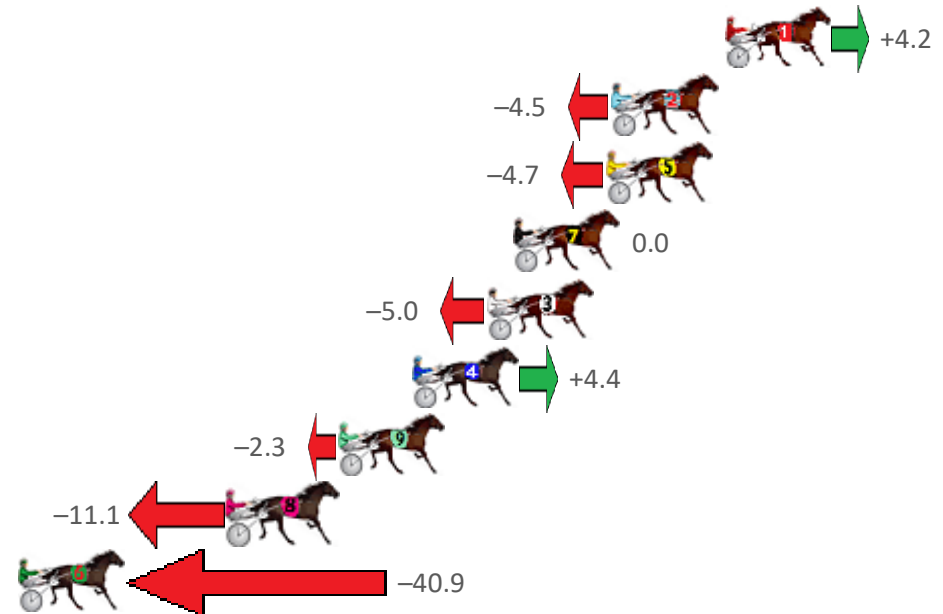

Redcliffe Race 2 Distance 2040m

Wednesday, 8 June 2022

Gross Time: 2:33.20 MileRate: 2:00.90 LeadTime: 31.90s First Qtr: 31.50s Second Qtr: 32.20s Third Qtr: 29.20s Fourth Qtr: 28.40s

NoHorse	Plc	Margin	Time	800Time (W)	400 Time (W)
1 BEEF CITY BLAZE	1	0.0m	2:33.20	57.30s (0)	28.08s (0)
2 ZACHAROONI	2	4.5m	2:33.54	57.92s (0)	28.72s (0)
5 ITS SUPER EASY	3	4.7m	2:33.55	57.94s (1)	28.45s (1)
7 ROCKINDOWNUNDER	4	8.4m	2:33.83	57.60s (0)	28.29s (0)
3 ROYAL PRINCESS	5	9.4m	2:33.90	57.96s (1)	28.44s (1)
4 MISTERRIODEJANEIRO	6	12.4m	2:34.13	57.28s (2)	28.78s (2)
9 VOODOO FELLA	7	15.3m	2:34.34	57.76s (1)	28.68s (2)
8 REGAL NIGHTSHADE	8	19.7m	2:34.67	58.39s (1)	28.84s (1)
6 CHASE THE MAGIC	9	72.9m	2:38.64	60.53s (0)	31.22s (0)

Finish Position and metres gained from 800m

Sectionals
Powered
by

Home of PJ Harness Analyser

Want to know how successful PJ Harness Analyser is?
Click here for regular updates

www.pjdata.com.au admin@pjdata.com.au www.facebook.com/PJHarnessRacing

The Racing Queensland Board (trading as Racing Queensland) and provider are not responsible for the completeness or accuracy of any of the information contained herein, and makes no representations about its suitability for any purpose.