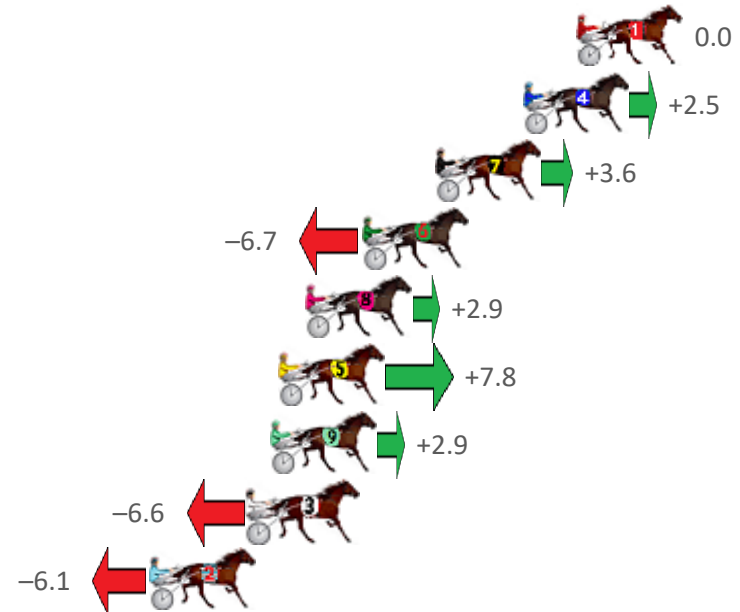

Redcliffe Race 3 Distance 2040m

Wednesday, 8 June 2022

Gross Time: 2:34.20 MileRate: 2:01.70 LeadTime: 32.10s First Qtr: 31.70s Second Qtr: 32.40s Third Qtr: 30.20s Fourth Qtr: 27.80s

NoHorse	Plc	Margin	Time	800Time (W)	400 Time (W)
1 SUZUKEE	1	0.0m	2:34.20	58.00s (0)	27.80s (0)
4 IMA BEACH BABE	2	2.1m	2:34.35	57.82s (0)	27.64s (0)
7 CANDYKANE	3	5.6m	2:34.61	57.74s (0)	27.55s (0)
6 WHOSTOLEMYPIGEON	4	8.5m	2:34.82	58.48s (1)	28.21s (1)
8 SPECIALANDIKNOWIT	5	10.7m	2:34.98	57.79s (0)	27.60s (0)
5 ONYA DOUG	6	11.8m	2:35.06	57.44s (1)	27.95s (2)
9 HIGH ON MONTANA	7	12.1m	2:35.08	57.79s (1)	28.26s (2)
3 BRILLIANT ART	8	13.0m	2:35.15	58.48s (1)	28.20s (1)
2 PRINCESS CHILLA	9	16.9m	2:35.44	58.44s (1)	28.15s (1)

Finish Position and metres gained from 800m

Sectionals
Powered
by

Home of PJ Harness Analyser

Want to know how successful PJ Harness Analyser is?
Click here for regular updates

www.pjdata.com.au admin@pjdata.com.au www.facebook.com/PJHarnessRacing

The Racing Queensland Board (trading as Racing Queensland) and provider are not responsible for the completeness or accuracy of any of the information contained herein, and makes no representations about its suitability for any purpose.