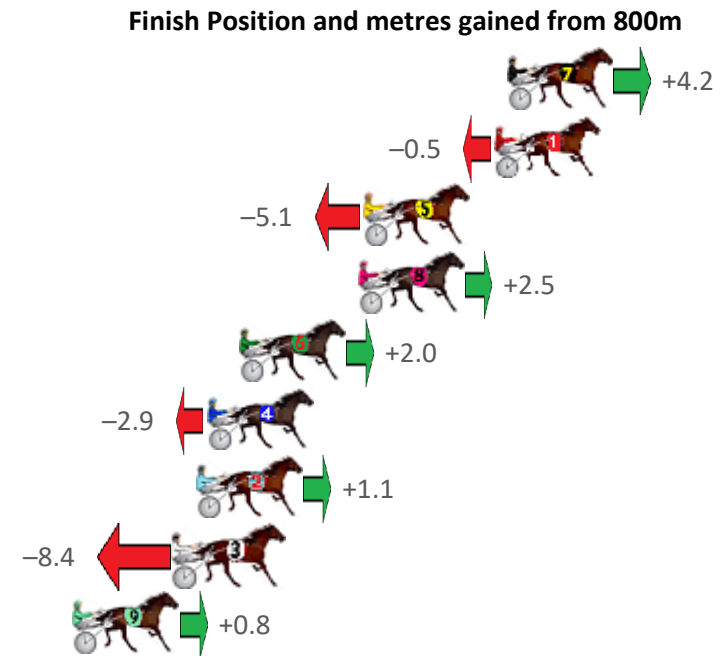

Redcliffe Race 5 Distance 1780m

Wednesday, 8 June 2022

Gross Time: 2:14.20 MileRate: 2:01.40 LeadTime: 11.60s First Qtr: 31.40s Second Qtr: 32.50s Third Qtr: 29.80s Fourth Qtr: 28.90s

NoHorse	Plc	Margin	Time	800Time (W)	400 Time (W)
7 CHAL BE	1	0.0m	2:14.20	58.39s (0)	28.60s (0)
1 TEACHERS PET	2	0.5m	2:14.24	58.74s (0)	28.94s (0)
5 ILLBEWATCHING	3	5.7m	2:14.63	59.07s (1)	29.14s (1)
8 HARLEY BLUE	4	5.9m	2:14.65	58.52s (0)	28.69s (0)
6 BETTOR ROCKNROLL	5	10.6m	2:15.00	58.55s (0)	28.68s (0)
4 SHESA POCKETROCKET	6	11.9m	2:15.10	58.91s (1)	28.98s (1)
2 GROOVY MISS ANNIE	7	12.3m	2:15.13	58.62s (1)	28.68s (1)
3 THE RAGNBONE MAN	8	13.2m	2:15.20	59.31s (1)	29.37s (1)
9 MOTU CULLEN	9	17.2m	2:15.50	58.64s (1)	28.86s (2)

Sectionals
Powered
by

Home of PJ Harness Analyser

Want to know how successful PJ Harness Analyser is?
Click here for regular updates

www.pjdata.com.au admin@pjdata.com.au www.facebook.com/PJHarnessRacing