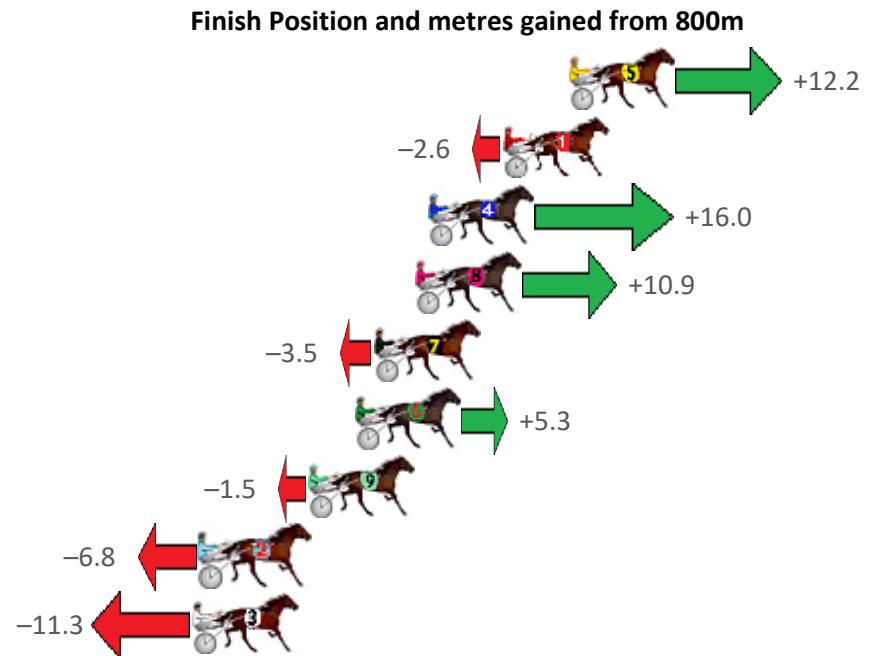

# Redcliffe Race 1 Distance 1780m

Wednesday, 8 June 2022

Gross Time: 2:09.00 MileRate: 1:56.60 LeadTime: 11.60s First Qtr: 29.20s Second Qtr: 29.90s Third Qtr: 29.10s Fourth Qtr: 29.20s

NoHorse	Plc	Margin	Time	800Time (W)	400 Time (W)
5 BRIAN CHRISTOPHER	1	0.0m	2:09.00	57.42s (1)	28.92s (2)
1 GELDOP	2	2.6m	2:09.20	58.49s (0)	29.39s (0)
4 CHEESANDKISSES	3	5.6m	2:09.43	57.14s (1)	28.69s (1)
8 IM JIMMY JAMES	4	6.1m	2:09.47	57.51s (1)	28.96s (2)
7 MIGHTY GEORGE	5	7.7m	2:09.59	58.55s (0)	29.41s (0)
6 MAJOR GENERALJUJON	6	8.5m	2:09.65	57.92s (0)	28.82s (0)
9 YANKEE C J	7	10.3m	2:09.79	58.41s (0)	29.28s (0)
2 MISSINMEMATE	8	14.6m	2:10.12	58.79s (1)	29.68s (1)
3 LORIMER LADY	9	14.9m	2:10.14	59.12s (1)	30.02s (1)