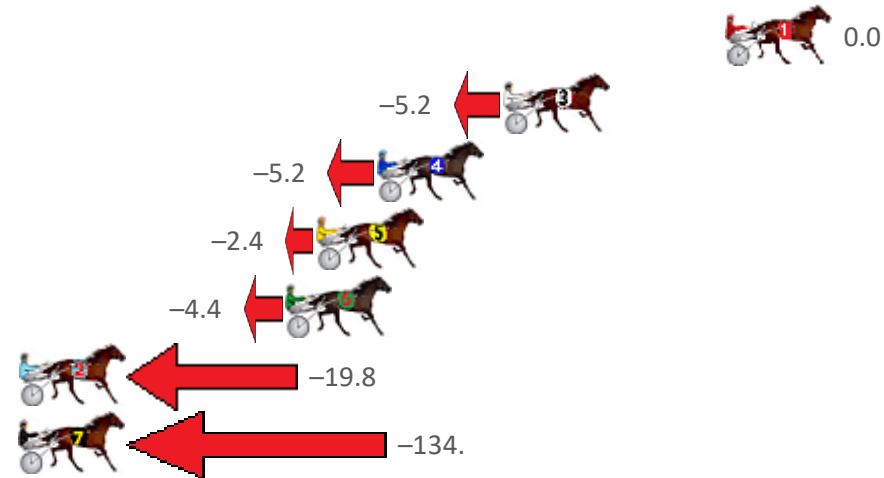

Redcliffe Race 6 Distance 2040m

Wednesday, 8 June 2022

Gross Time: 2:34.90 MileRate: 2:02.20 LeadTime: 34.30s First Qtr: 32.10s Second Qtr: 31.70s Third Qtr: 28.90s Fourth Qtr: 27.90s

NoHorse	Plc	Margin	Time	800Time (W)	400 Time (W)
1 BANGKOK DEEJAY	1	0.0m	2:34.90	56.80s (0)	27.90s (0)
3 ALWAYS BME	2	8.8m	2:35.55	57.17s (1)	28.27s (1)
4 SHAKALAKABOOMBOO	3	13.8m	2:35.91	57.17s (1)	28.14s (1)
5 ROSES ARE SWEET	4	16.2m	2:36.09	56.97s (0)	27.98s (0)
6 JEREMES GOTTA GO	5	17.4m	2:36.18	57.11s (1)	28.05s (1)
2 IMA CHICK MAGNET	6	29.0m	2:37.03	58.20s (0)	29.19s (0)
7 BEJIGGITY	7	139.3m	2:45.12	66.30s (0)	37.13s (0)

Finish Position and metres gained from 800m

Sectionals
Powered
by

Home of PJ Harness Analyser

Want to know how successful PJ Harness Analyser is?
Click here for regular updates

www.pjdata.com.au admin@pjdata.com.au www.facebook.com/PJHarnessRacing