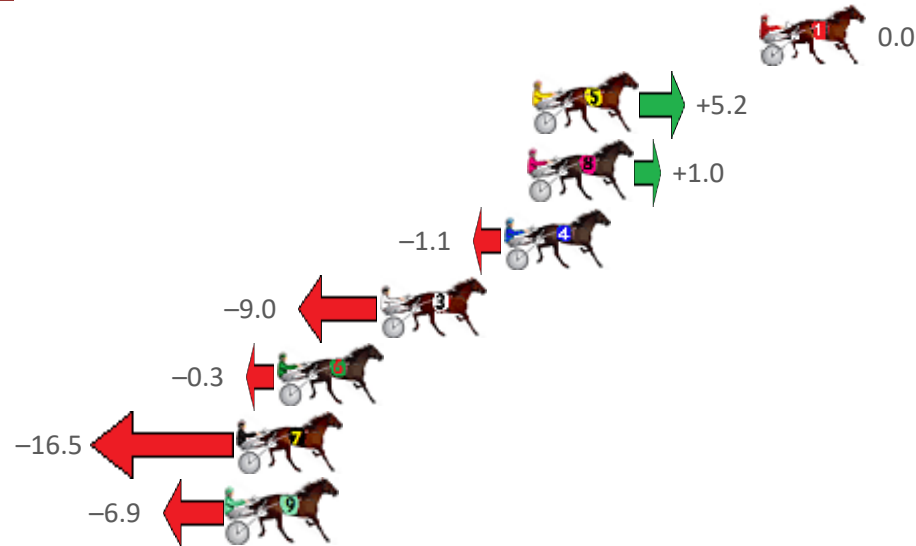

Redcliffe Race 8 Distance 2040m

Wednesday, 8 June 2022

Gross Time: 2:35.00 MileRate: 2:02.30 LeadTime: 31.70s First Qtr: 31.60s Second Qtr: 31.80s Third Qtr: 29.80s Fourth Qtr: 30.10s

No	Horse	Plc	Margin	Time	800Time (W)	400 Time (W)
1	JUST ONE GOOD ONE	1	0.0m	2:35.00	59.90s (0)	30.10s (0)
5	POM PAY	2	9.0m	2:35.71	59.51s (1)	29.65s (2)
8	REDUCED TO ASHES	3	9.2m	2:35.73	59.83s (1)	29.97s (1)
4	DANCING WITH MY EX	4	10.1m	2:35.80	59.98s (0)	29.99s (0)
3	PENULTIMA	5	15.0m	2:36.18	60.57s (1)	30.68s (1)
6	UPTONGIRL	6	19.1m	2:36.51	59.92s (0)	30.12s (1)
7	LEFT IN THE WIND	7	20.7m	2:36.63	61.13s (0)	31.13s (0)
9	EXPLANATION NOTED	8	21.1m	2:36.66	60.41s (0)	30.29s (0)

Finish Position and metres gained from 800m

Sectionals
Powered
by

Home of PJ Harness Analyser

Want to know how successful PJ Harness Analyser is?
Click here for regular updates

www.pjdata.com.au admin@pjdata.com.au www.facebook.com/PJHarnessRacing