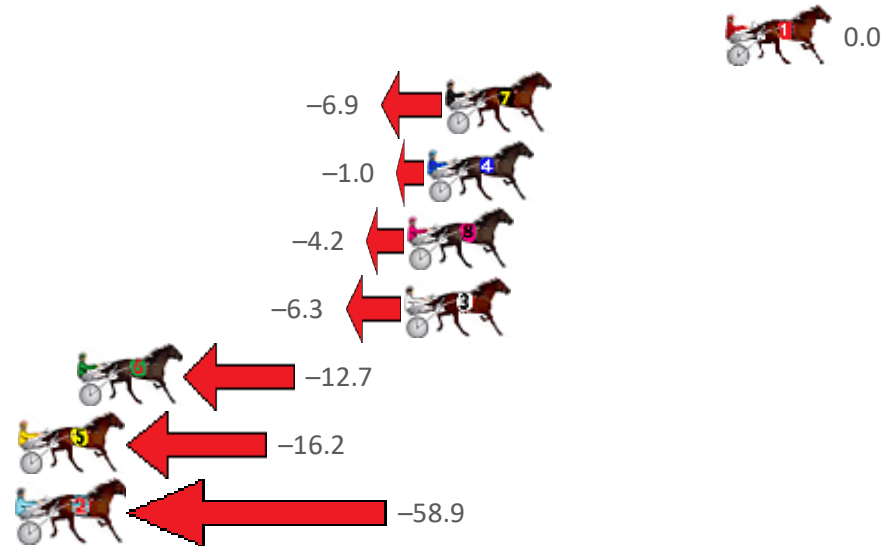

Redcliffe Race 4 Distance 2040m

Wednesday, 8 June 2022

Gross Time: 2:30.80 MileRate: 1:59.00 LeadTime: 32.10s First Qtr: 30.50s Second Qtr: 31.00s Third Qtr: 28.90s Fourth Qtr: 28.30s

No	Horse	Plc	Margin	Time	800Time (W)	400 Time (W)
1	TEDDY DISCO	1	0.0m	2:30.80	57.20s (0)	28.30s (0)
7	BORSELLINO	2	11.1m	2:31.63	57.69s (0)	28.79s (0)
4	O B LEGAL	3	11.8m	2:31.68	57.27s (1)	28.06s (2)
8	SHEZ NOTORIOUS	4	12.6m	2:31.74	57.50s (0)	28.58s (0)
3	R ELEVEN ART	5	12.7m	2:31.74	57.65s (1)	28.45s (2)
6	MIDNIGHT SOMEWHER	6	25.7m	2:32.71	58.10s (0)	29.19s (0)
5	BAD BOY BORIS	7	31.4m	2:33.13	58.35s (1)	29.28s (0)
2	PARTY POLOTIX	8	61.1m	2:35.34	61.39s (1)	32.05s (1)

Finish Position and metres gained from 800m

Sectionals
Powered
by

Home of PJ Harness Analyser

Want to know how successful PJ Harness Analyser is?
Click here for regular updates

www.pjdata.com.au admin@pjdata.com.au www.facebook.com/PJHarnessRacing

The Racing Queensland Board (trading as Racing Queensland) and provider are not responsible for the completeness or accuracy of any of the information contained herein, and makes no representations about its suitability for any purpose.