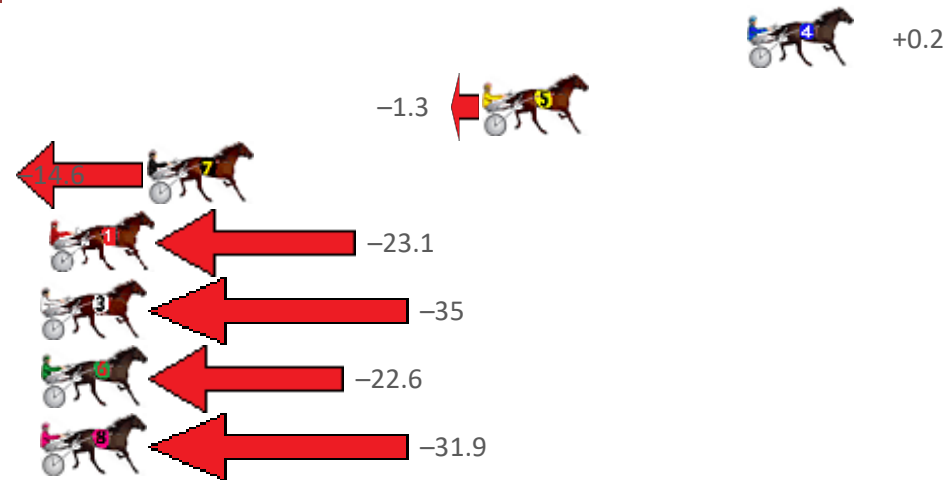

Redcliffe Race 9 Distance 1780m

Wednesday, 8 June 2022

Gross Time: 2:13.40 MileRate: 2:00.60 LeadTime: 11.70s First Qtr: 30.50s Second Qtr: 32.10s Third Qtr: 29.80s Fourth Qtr: 29.30s

NoHorse	Plc	Margin	Time	800Time (W)	400 Time (W)
4 BONNIES DANCE	1	0.0m	2:13.40	59.09s (1)	29.30s (1)
5 EMMALEEN	2	10.5m	2:14.21	59.20s (1)	29.41s (1)
7 BLUE BLOODZ	3	23.8m	2:15.23	60.17s (0)	30.38s (0)
1 CEE SIXTY THREE	4	27.7m	2:15.53	60.80s (0)	30.95s (0)
3 PAYOUT	5	34.8m	2:16.07	61.66s (0)	31.81s (0)
6 MAGIC NITRO	6	36.2m	2:16.18	60.76s (0)	30.90s (0)
8 TONY'S SECRET	7	36.5m	2:16.20	61.44s (1)	31.61s (1)

Finish Position and metres gained from 800m

Sectionals
Powered
by

Home of PJ Harness Analyser

Want to know how successful PJ Harness Analyser is?
Click here for regular updates

www.pjdata.com.au admin@pjdata.com.au www.facebook.com/PJHarnessRacing

The Racing Queensland Board (trading as Racing Queensland) and provider are not responsible for the completeness or accuracy of any of the information contained herein, and makes no representations about its suitability for any purpose.