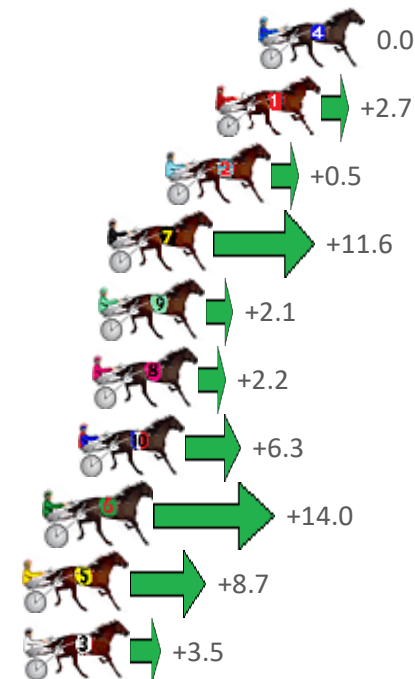

Albion Park Race 5 Distance 1660m

Friday, 27 May 2022

Gross Time: 1:59.50 MileRate: 1:55.90 LeadTime: 3.30s First Qtr: 28.60s Second Qtr: 30.60s Third Qtr: 28.00s Fourth Qtr: 29.00s

NoHorse	Plc	Margin	Time	800Time (W)	400 Time (W)
4 SHARP SHOOTER	1	0.0m	1:59.50	57.00s (0)	29.00s (0)
1 LADY ALLEGRA	2	1.7m	1:59.63	56.81s (0)	28.82s (0)
2 THE MAHARANI	3	3.7m	1:59.78	56.96s (1)	29.02s (1)
7 BETTOR ROCKNROLL	4	6.0m	1:59.96	56.18s (0)	28.15s (0)
9 A RAINBOW DANCER	5	6.3m	1:59.98	56.85s (1)	28.92s (2)
8 ABERCROMBIE TAB	6	6.6m	2:00.00	56.84s (0)	28.84s (0)
10 SWEET JASMINE	7	7.1m	2:00.04	56.55s (0)	28.55s (0)
6 MOTU CULLEN	8	8.4m	2:00.14	56.01s (1)	28.01s (1)
5 ALL THE FOURS	9	9.3m	2:00.21	56.38s (1)	28.40s (1)
3 DEVOUGED	10	9.3m	2:00.21	56.75s (1)	28.79s (1)

Finish Position and metres gained from 800m

Sectionals
Powered
by

Home of PJ Harness Analyser

Want to know how successful PJ Harness Analyser is?
Click here for regular updates

www.pjdata.com.au admin@pjdata.com.au www.facebook.com/PJHarnessRacing