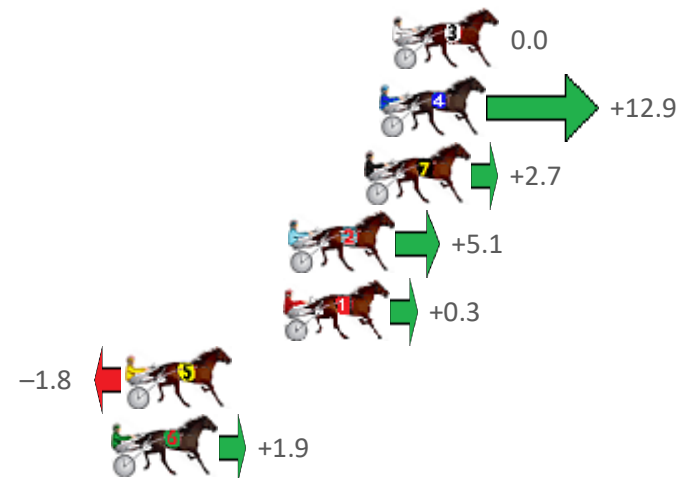

Albion Park Race 2 Distance 2138m

Friday, 27 May 2022

Gross Time: 2:34.70 MileRate: 1:56.50 LeadTime: 37.90s First Qtr: 31.70s Second Qtr: 29.60s Third Qtr: 28.10s Fourth Qtr: 27.40s

NoHorse	Plc	Margin	Time	800Time (W)	400 Time (W)
3 COPPERFIELD	1	0.0m	2:34.70	55.50s (0)	27.40s (0)
4 NICKS PICK	2	0.5m	2:34.74	54.61s (0)	26.49s (0)
7 SAGINAW	3	1.1m	2:34.78	55.31s (1)	27.27s (1)
2 SO AM I	4	4.1m	2:35.00	55.15s (0)	27.03s (0)
1 SHADOW MINISTER	5	4.3m	2:35.01	55.48s (0)	27.37s (0)
5 CHAMONIX	6	10.6m	2:35.46	55.62s (1)	27.54s (1)
6 LITTLE CHANGE	7	11.1m	2:35.50	55.37s (1)	27.27s (1)

Finish Position and metres gained from 800m

Sectionals
Powered
by

Home of PJ Harness Analyser

Want to know how successful PJ Harness Analyser is?
Click here for regular updates

www.pjdata.com.au admin@pjdata.com.au www.facebook.com/PJHarnessRacing