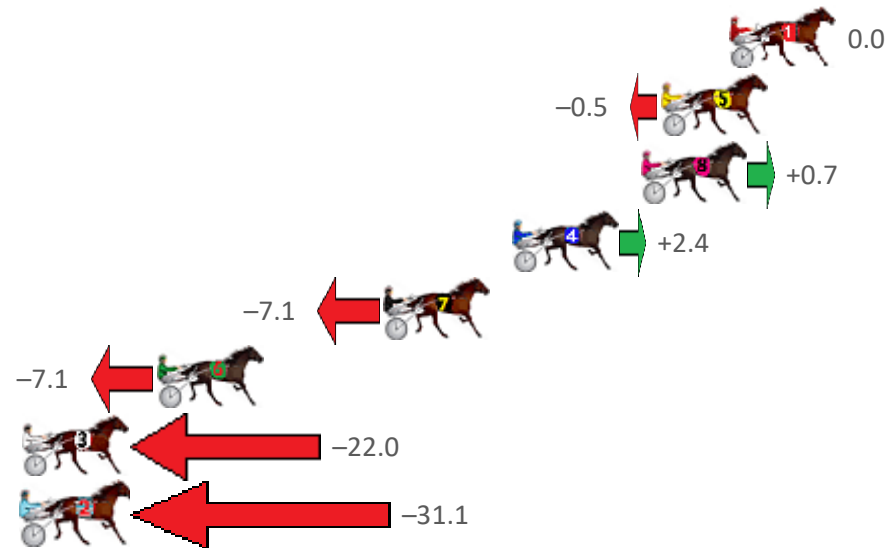

Albion Park Race 4 Distance 1660m

Friday, 27 May 2022

Gross Time: 1:59.90 MileRate: 1:56.30 LeadTime: 3.30s First Qtr: 28.10s Second Qtr: 31.10s Third Qtr: 29.40s Fourth Qtr: 28.00s

No	Horse	Plc	Margin	Time	800Time (W)	400 Time (W)
1	SCHOOBY	1	0.0m	1:59.90	57.40s (0)	28.00s (0)
5	LIMBO LARRY	2	2.7m	2:00.10	57.44s (1)	28.12s (1)
8	ARCHILLES	3	3.5m	2:00.16	57.35s (0)	27.94s (0)
4	REDBANK MOLLY	4	8.6m	2:00.53	57.23s (1)	28.03s (2)
7	FEELS LIKA BOSS	5	13.7m	2:00.91	57.91s (1)	28.61s (1)
6	GRIGORA	6	22.7m	2:01.57	57.91s (1)	29.32s (2)
3	JACOBS THUNDER	7	30.6m	2:02.15	58.97s (0)	29.32s (0)
2	BELLA GODIVA	8	44.1m	2:03.15	59.62s (0)	30.11s (1)

Finish Position and metres gained from 800m

Sectionals
Powered
by

Home of PJ Harness Analyser

Want to know how successful PJ Harness Analyser is?
Click here for regular updates

www.pjdata.com.au admin@pjdata.com.au www.facebook.com/PJHarnessRacing

The Racing Queensland Board (trading as Racing Queensland) and provider are not responsible for the completeness or accuracy of any of the information contained herein, and makes no representations about its suitability for any purpose.