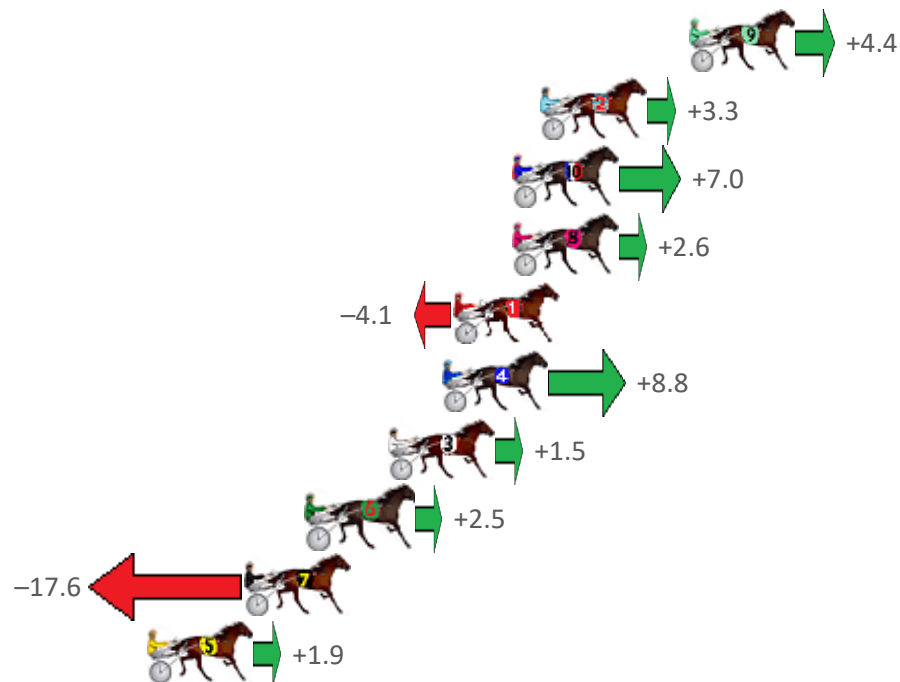

Albion Park Race 3 Distance 1660m

Friday, 27 May 2022

Gross Time: 1:58.00 MileRate: 1:54.30 LeadTime: 3.40s First Qtr: 27.00s Second Qtr: 29.80s Third Qtr: 28.50s Fourth Qtr: 29.30s

NoHorse	Plc	Margin	Time	800Time (W)	400 Time (W)
9 LORD DIGBY	1	0.0m	1:58.00	57.48s (1)	29.13s (1)
2 O B LEGAL	2	5.9m	1:58.45	57.56s (1)	29.23s (1)
10 SWEET LOMBO	3	7.0m	1:58.54	57.30s (0)	28.98s (1)
8 FIREHOUSE	4	7.0m	1:58.54	57.61s (0)	29.20s (0)
1 ZARAS A TREASURE	5	9.3m	1:58.71	58.09s (0)	29.67s (0)
4 DANCINTOTHEBEAT	6	9.8m	1:58.75	57.17s (0)	28.96s (0)
3 LADY SWISS	7	11.9m	1:58.91	57.69s (1)	29.15s (2)
6 THE CASUAL GOOSE	8	15.1m	1:59.16	57.62s (1)	29.09s (1)
7 WILLIEWA LIGHTNING	9	17.6m	1:59.35	59.06s (0)	30.58s (0)
5 BLUE SHARD	10	21.5m	1:59.65	57.66s (0)	29.41s (0)

Finish Position and metres gained from 800m

Sectionals
Powered
by

Home of PJ Harness Analyser

Want to know how successful PJ Harness Analyser is?
Click here for regular updates

www.pjdata.com.au admin@pjdata.com.au www.facebook.com/PJHarnessRacing

The Racing Queensland Board (trading as Racing Queensland) and provider are not responsible for the completeness or accuracy of any of the information contained herein, and makes no representations about its suitability for any purpose.