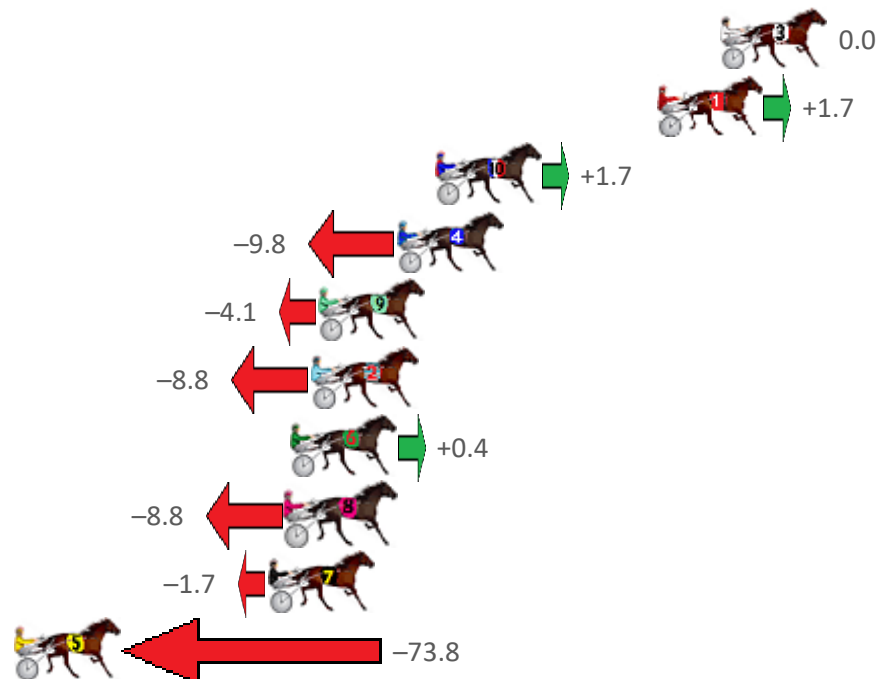

Albion Park Race 8 Distance 1660m

Friday, 27 May 2022

Gross Time: 2:00.50 MileRate: 1:56.90 LeadTime: 3.60s First Qtr: 29.00s Second Qtr: 31.80s Third Qtr: 28.90s Fourth Qtr: 27.20s

NoHorse	Plc	Margin	Time	800Time (W)	400 Time (W)
3 CATSEYE BEACH	1	0.0m	2:00.50	56.10s (0)	27.20s (0)
1 POLKA DOT DANCE	2	2.5m	2:00.68	55.98s (0)	27.10s (0)
10 WHOSTOLEMYPIGEON	3	11.3m	2:01.31	55.98s (0)	27.03s (1)
4 BRILLIANT ART	4	12.8m	2:01.42	56.78s (1)	27.86s (1)
9 JAGGERS SWAGGER	5	15.9m	2:01.64	56.39s (1)	27.44s (2)
2 MANLY BOY	6	16.2m	2:01.66	56.71s (1)	27.75s (1)
6 BEEF CITY BLAZE	7	17.0m	2:01.72	56.07s (0)	27.16s (0)
8 FRANKIES TOOTH	8	17.2m	2:01.73	56.71s (0)	27.74s (0)
7 OUR AUNTY ASH	9	17.9m	2:01.78	56.22s (1)	27.27s (2)
5 CHASE THE MAGIC	10	173.8m	2:12.95	61.25s (0)	29.49s (0)

Finish Position and metres gained from 800m

Sectionals
Powered
by

Home of PJ Harness Analyser

Want to know how successful PJ Harness Analyser is?
Click here for regular updates

www.pjdata.com.au admin@pjdata.com.au www.facebook.com/PJHarnessRacing

The Racing Queensland Board (trading as Racing Queensland) and provider are not responsible for the completeness or accuracy of any of the information contained herein, and makes no representations about its suitability for any purpose.