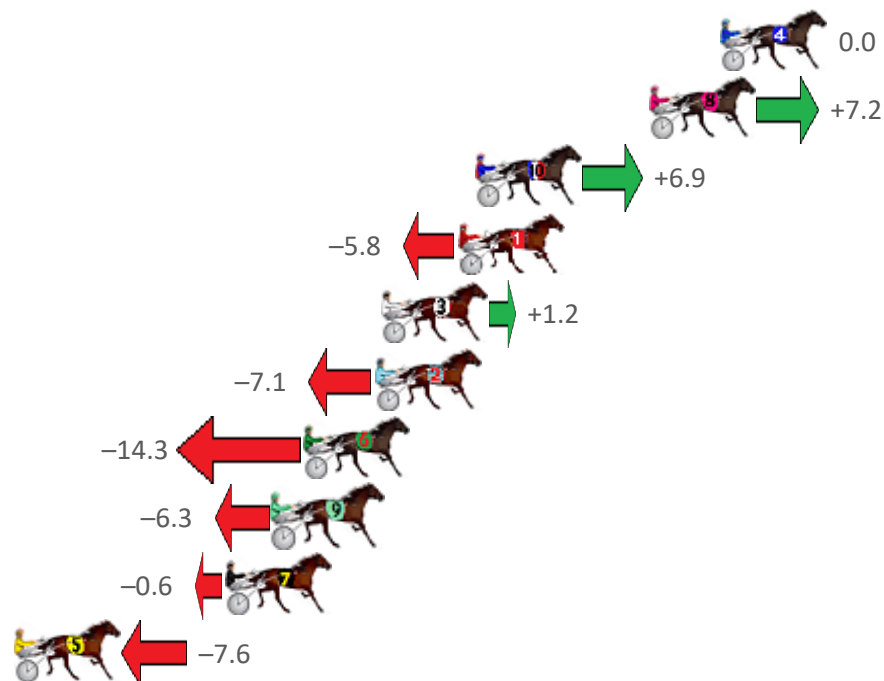

Albion Park Race 9 Distance 1660m

Friday, 27 May 2022

Gross Time: 1:58.00 MileRate: 1:54.40 LeadTime: 3.50s First Qtr: 28.50s Second Qtr: 30.50s Third Qtr: 27.50s Fourth Qtr: 28.00s

NoHorse	Plc	Margin	Time	800Time (W)	400 Time (W)
4 SHEZ NOTORIOUS	1	0.0m	1:58.00	55.50s (0)	28.00s (0)
8 ISOLATION	2	2.8m	1:58.21	55.00s (0)	27.29s (0)
10 TIMZEE	3	9.7m	1:58.71	55.02s (1)	27.73s (2)
1 JILLIBY JACKPOT	4	10.4m	1:58.77	55.90s (0)	28.21s (0)
3 LIFEINHEAVEN	5	13.4m	1:58.99	55.42s (0)	27.71s (0)
2 LORIMER LADY	6	13.7m	1:59.01	55.99s (1)	28.24s (1)
6 GELDOF	7	16.5m	1:59.21	56.49s (1)	28.74s (1)
9 MACH BRILLIANCE	8	17.7m	1:59.30	55.93s (1)	28.58s (2)
7 ROSARITO	9	19.6m	1:59.44	55.54s (0)	28.13s (1)
5 ONYA DOUG	10	29.0m	2:00.13	56.02s (1)	28.75s (2)

Finish Position and metres gained from 800m

Sectionals
Powered
by

Home of PJ Harness Analyser

Want to know how successful PJ Harness Analyser is?
Click here for regular updates

www.pjdata.com.au admin@pjdata.com.au www.facebook.com/PJHarnessRacing