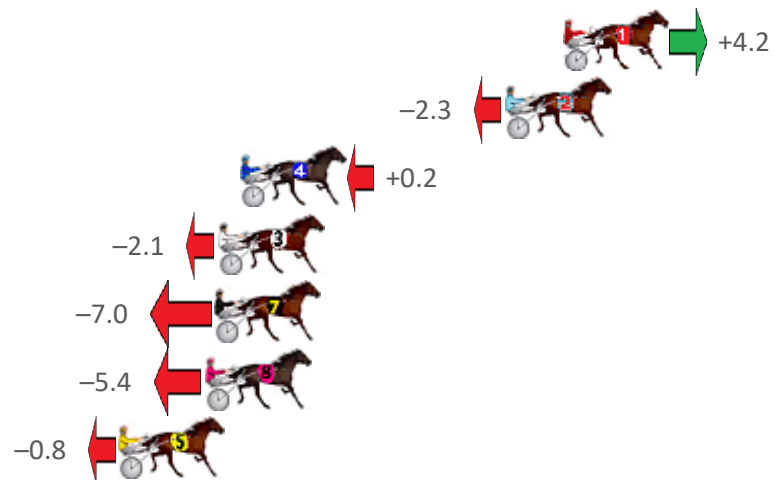

Albion Park Race 6 Distance 1660m

Friday, 27 May 2022

Gross Time: 1:56.80 MileRate: 1:53.30 LeadTime: 3.20s First Qtr: 28.20s Second Qtr: 30.40s Third Qtr: 27.50s Fourth Qtr: 27.50s

NoHorse	Plc	Margin	Time	800Time (W)	400 Time (W)
1 JUST ROKIN	1	0.0m	1:56.80	54.71s (0)	27.21s (0)
2 TALENT TO SPARE	2	2.3m	1:56.97	55.16s (0)	27.66s (0)
4 GLENEAGLE WARRIOR	3	12.8m	1:57.73	54.99s (0)	27.32s (0)
3 COMMODORE JUJON	4	13.7m	1:57.79	55.14s (1)	27.42s (1)
7 BLUE IVY	5	13.8m	1:57.80	55.48s (1)	27.73s (1)
8 EL AGUILA	6	14.2m	1:57.83	55.37s (0)	27.73s (0)
5 ROCKNROLL CLASSIC	7	17.6m	1:58.07	55.05s (1)	27.38s (1)

Finish Position and metres gained from 800m

Sectionals
Powered
by

Home of PJ Harness Analyser

Want to know how successful PJ Harness Analyser is?
Click here for regular updates

www.pjdata.com.au admin@pjdata.com.au www.facebook.com/PJHarnessRacing