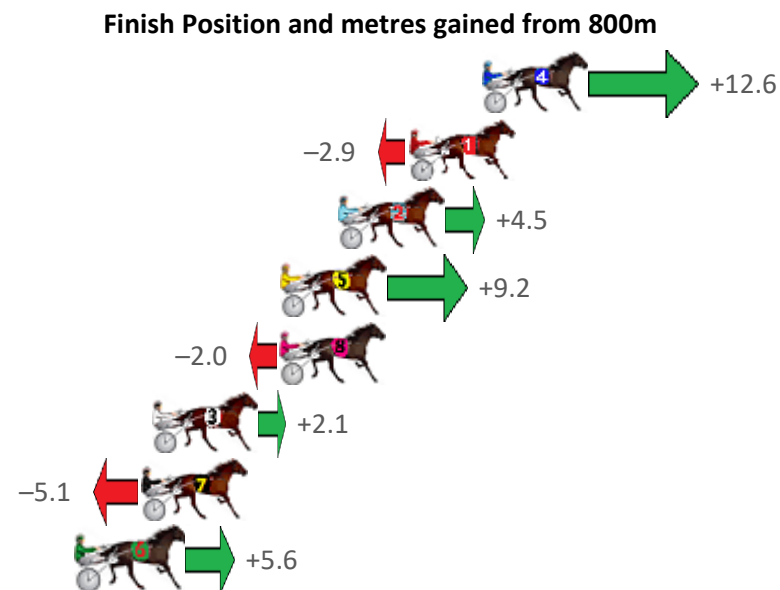

Albion Park Race 7 Distance 1660m

Friday, 27 May 2022

Gross Time: 1:54.70 MileRate: 1:51.20 LeadTime: 3.20s First Qtr: 27.30s Second Qtr: 28.80s Third Qtr: 27.20s Fourth Qtr: 28.20s

NoHorse	Plc	Margin	Time	800Time (W)	400 Time (W)
4 WILL THE WIZARD	1	0.0m	1:54.70	54.53s (1)	27.54s (1)
1 STREITKID	2	2.9m	1:54.91	55.60s (0)	28.40s (0)
2 FEELINGFORARAINBOW	3	5.7m	1:55.12	55.09s (0)	28.00s (0)
5 ROCKNROLL ICON	4	8.0m	1:55.29	54.77s (1)	27.72s (1)
8 INFATUATION	5	8.0m	1:55.29	55.54s (0)	28.45s (0)
3 JACK WILLIAM	6	13.1m	1:55.67	55.26s (0)	28.19s (0)
7 CRUNCH TIME	7	13.5m	1:55.70	55.75s (1)	28.80s (1)
6 RUBIES FOR TASH	8	16.0m	1:55.89	55.01s (1)	27.98s (1)

Sectionals
Powered
by

Home of PJ Harness Analyser

Want to know how successful PJ Harness Analyser is?
Click here for regular updates

www.pjdata.com.au admin@pjdata.com.au www.facebook.com/PJHarnessRacing