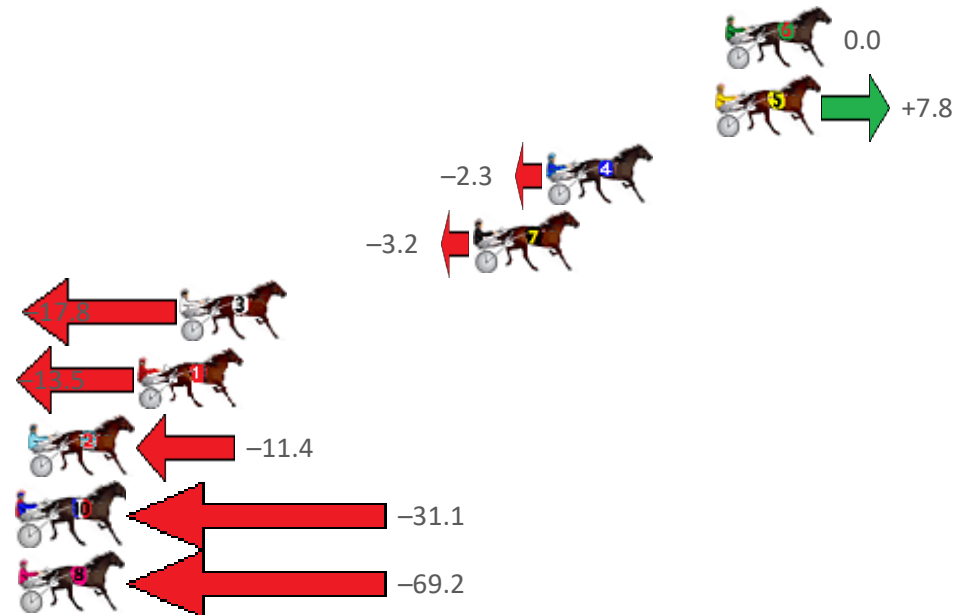

Albion Park Race 1 Distance 2138m

Friday, 27 May 2022

Gross Time: 2:38.30 MileRate: 1:59.20 LeadTime: 36.90s First Qtr: 31.40s Second Qtr: 29.60s Third Qtr: 29.20s Fourth Qtr: 31.20s

NoHorse	Plc	Margin	Time	800Time (W)	400 Time (W)
6 SOBOMBA	1	0.0m	2:38.30	60.40s (0)	31.20s (0)
5 GUNNER	2	0.4m	2:38.33	59.81s (1)	30.33s (2)
4 CARNERA	3	7.1m	2:38.88	60.57s (0)	31.16s (0)
7 RIGONDEAUX	4	10.0m	2:39.12	60.64s (2)	31.96s (1)
3 HELLO JOLENE JOLENE	5	21.6m	2:40.06	61.74s (1)	32.04s (1)
1 ROSEHILL MAGIC	6	23.3m	2:40.20	61.41s (0)	31.67s (0)
2 KENNY KEKO	7	27.6m	2:40.55	61.26s (1)	31.31s (0)
10 DOWN UNDER RORS	8	45.3m	2:41.99	62.73s (0)	32.23s (0)
8 DO BALL	9	82.6m	2:45.04	65.60s (2)	33.34s (0)

Finish Position and metres gained from 800m

Sectionals
Powered
by

Home of PJ Harness Analyser

Want to know how successful PJ Harness Analyser is?
Click here for regular updates

www.pjdata.com.au admin@pjdata.com.au www.facebook.com/PJHarnessRacing

The Racing Queensland Board (trading as Racing Queensland) and provider are not responsible for the completeness or accuracy of any of the information contained herein, and makes no representations about its suitability for any purpose.