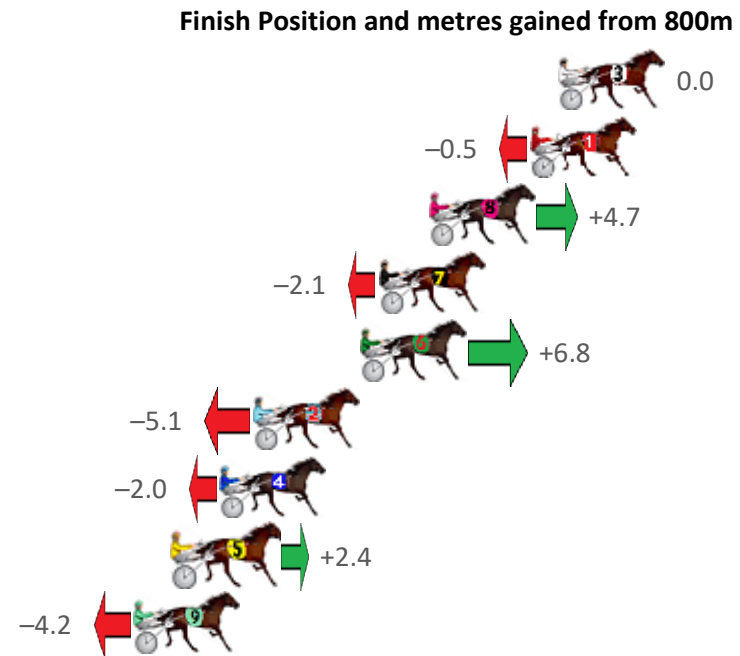

Redcliffe Race 7 Distance 1780m

Wednesday, 11 May 2022

Gross Time: 2:12.70 MileRate: 2:00.00 LeadTime: 11.60s First Qtr: 31.20s Second Qtr: 32.20s Third Qtr: 29.10s Fourth Qtr: 28.60s

NoHorse	Plc	Margin	Time	800Time (W)	400 Time (W)
3 HEARTBREAK	1	0.0m	2:12.70	57.70s (1)	28.60s (1)
1 FEELS LIKA BOSS	2	1.1m	2:12.78	57.74s (0)	28.66s (0)
8 METAKI MAJIC	3	5.1m	2:13.08	57.36s (0)	28.27s (0)
7 PREACHER QUINCE	4	7.1m	2:13.23	57.85s (0)	28.75s (0)
6 MOONLIGHT BUTCHER	5	7.8m	2:13.29	57.21s (0)	28.12s (0)
2 BE ON THE SLY	6	12.1m	2:13.61	58.07s (1)	28.86s (1)
4 ROBERTS DELIGHT	7	13.4m	2:13.71	57.84s (1)	28.63s (1)
5 MY ULTIMATE BONDI	8	15.2m	2:13.84	57.53s (2)	28.84s (3)
9 ABERCROMBIE TAB	9	16.8m	2:13.96	58.00s (2)	29.23s (2)

Sectionals
Powered
by

Home of PJ Harness Analyser

Want to know how successful PJ Harness Analyser is?
Click here for regular updates

www.pjdata.com.au admin@pjdata.com.au www.facebook.com/PJHarnessRacing