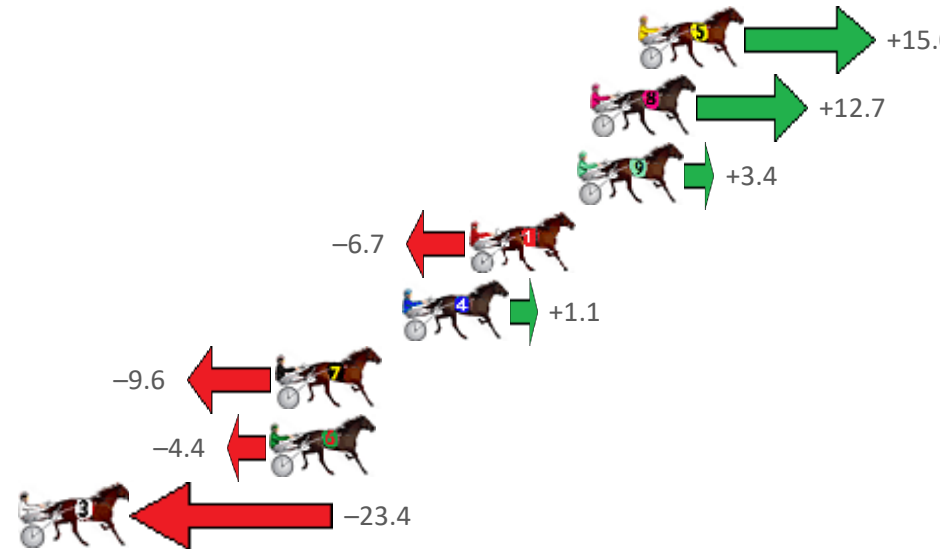

Redcliffe Race 5 Distance 1780m

Wednesday, 11 May 2022

Gross Time: 2:16.30 MileRate: 2:03.20 LeadTime: 11.60s First Qtr: 33.90s Second Qtr: 31.20s Third Qtr: 29.50s Fourth Qtr: 30.10s

No	Horse	Plc	Margin	Time	800Time (W)	400 Time (W)
5	SCHOOBY	1	0.0m	2:16.30	58.49s (1)	29.14s (2)
8	CHASIN DREAMZ	2	1.9m	2:16.45	58.66s (0)	29.06s (0)
9	ELPINE SALLY	3	2.4m	2:16.49	59.35s (1)	30.01s (2)
1	BERTILS FIREFOX	4	6.7m	2:16.83	60.10s (0)	30.60s (0)
4	VALKYRIE HANOVER	5	9.3m	2:17.03	59.52s (1)	30.12s (1)
7	OUR EDUARDO DENARI	6	14.4m	2:17.44	60.31s (0)	30.77s (0)
6	DATSINAHURRI	7	14.6m	2:17.45	59.93s (0)	30.38s (0)
3	NOLONGA YOUR CHOIC	8	24.4m	2:18.22	61.33s (1)	31.57s (1)

Finish Position and metres gained from 800m

Sectionals
Powered
by

Home of PJ Harness Analyser

Want to know how successful PJ Harness Analyser is?
Click here for regular updates

www.pjdata.com.au admin@pjdata.com.au www.facebook.com/PJHarnessRacing

The Racing Queensland Board (trading as Racing Queensland) and provider are not responsible for the completeness or accuracy of any of the information contained herein, and makes no representations about its suitability for any purpose.