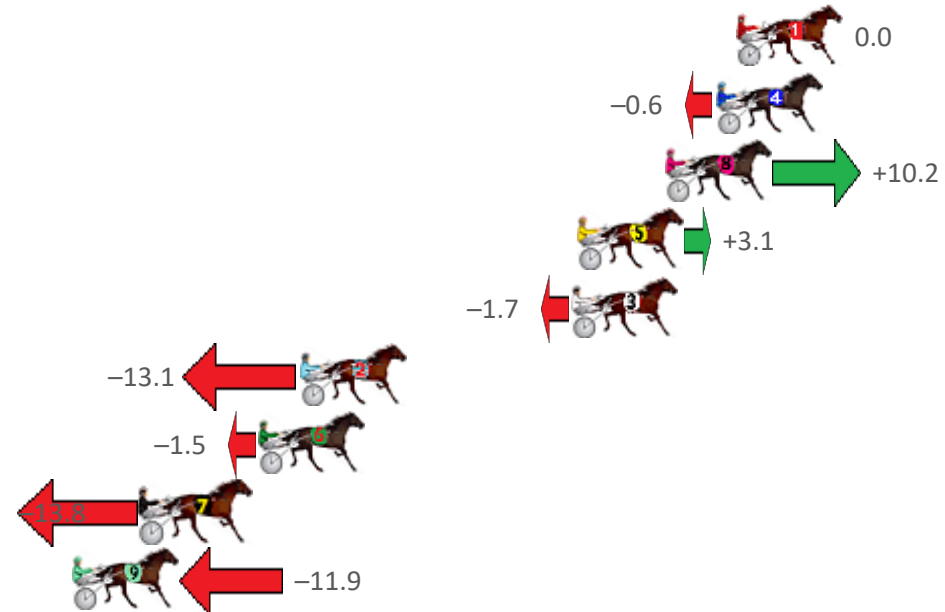

Redcliffe Race 6 Distance 1780m

Wednesday, 11 May 2022

Gross Time: 2:13.10 MileRate: 2:00.30 LeadTime: 11.20s First Qtr: 31.20s Second Qtr: 31.70s Third Qtr: 30.10s Fourth Qtr: 28.90s

NoHorse	Plc	Margin	Time	800Time (W)	400 Time (W)
1 COPY WRITER	1	0.0m	2:13.10	59.00s (0)	28.90s (0)
4 CASH QUEEN	2	0.8m	2:13.16	59.04s (1)	28.94s (1)
8 HARLEY BLUE	3	2.8m	2:13.31	58.25s (2)	28.35s (2)
5 SUNNY COVE	4	6.3m	2:13.58	58.77s (1)	29.17s (2)
3 DIEGO DELGADO	5	6.5m	2:13.59	59.12s (1)	29.02s (1)
2 EAGLES RESPONSE	6	17.3m	2:14.41	59.96s (0)	29.80s (0)
6 SARIE MARAIS	7	18.9m	2:14.53	59.11s (1)	29.21s (2)
7 PENELOPE BROMAC	8	23.6m	2:14.89	60.01s (0)	29.88s (0)
9 ELEVATE	9	26.3m	2:15.09	59.87s (0)	29.97s (1)

Finish Position and metres gained from 800m

Sectionals
Powered
by

Home of PJ Harness Analyser

Want to know how successful PJ Harness Analyser is?
Click here for regular updates

www.pjdata.com.au admin@pjdata.com.au www.facebook.com/PJHarnessRacing