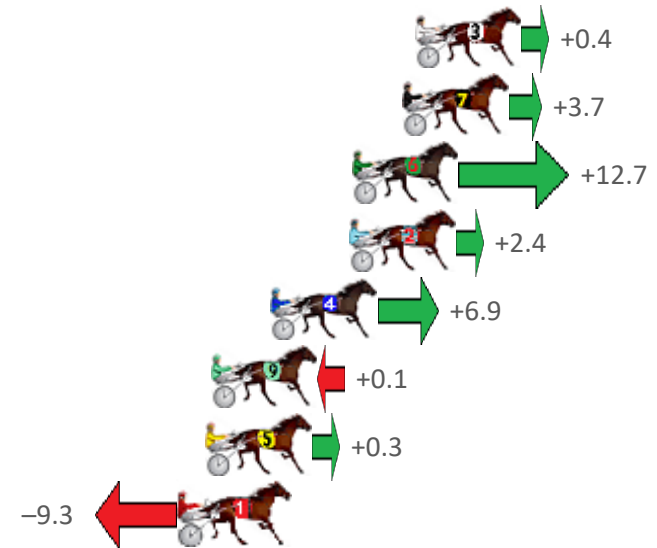

Redcliffe Race 3 Distance 1780m

Wednesday, 11 May 2022

Gross Time: 2:10.60 MileRate: 1:58.10 LeadTime: 11.30s First Qtr: 30.50s Second Qtr: 30.00s Third Qtr: 29.20s Fourth Qtr: 29.60s

NoHorse	Plc	Margin	Time	800Time (W)	400 Time (W)
3 GELDOF	1	0.0m	2:10.60	58.77s (1)	29.60s (1)
7 LA SAFRON	2	0.5m	2:10.64	58.53s (0)	29.20s (0)
6 KATACHA MAN	3	2.5m	2:10.79	57.87s (2)	29.00s (2)
2 BAKER CREEK	4	2.6m	2:10.80	58.62s (1)	29.42s (1)
4 OYSTER STRIDE	5	5.7m	2:11.04	58.30s (1)	29.31s (1)
9 SO AM I	6	8.1m	2:11.23	58.79s (2)	29.74s (2)
5 MISTER HART	7	8.3m	2:11.24	58.78s (0)	29.45s (0)
1 KILLARA MISSILE	8	9.3m	2:11.32	59.48s (0)	30.15s (0)

Finish Position and metres gained from 800m

Sectionals
Powered
by

Home of PJ Harness Analyser

Want to know how successful PJ Harness Analyser is?
Click here for regular updates

www.pjdata.com.au admin@pjdata.com.au www.facebook.com/PJHarnessRacing