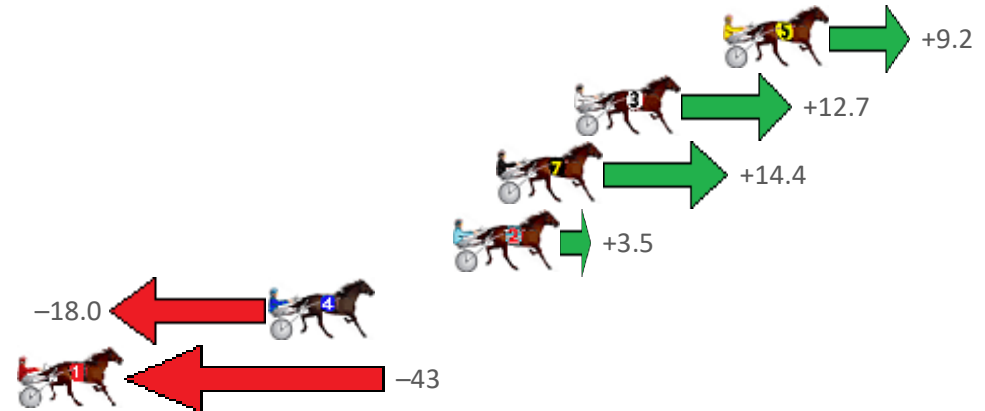

Redcliffe Race 9 Distance 2613m

Wednesday, 11 May 2022

Gross Time: 3:17.90 MileRate: 2:01.40 LeadTime: 79.00s First Qtr: 31.20s Second Qtr: 30.30s Third Qtr: 28.90s Fourth Qtr: 28.50s

NoHorse	Plc	Margin	Time	800Time (W)	400 Time (W)
5 COLT THIRTY ONE	1	0.0m	3:17.90	56.74s (0)	28.39s (1)
3 OHOKA CHOPPER	2	5.9m	3:18.34	56.49s (0)	28.03s (1)
7 L L COOL J	3	9.0m	3:18.57	56.37s (0)	28.16s (0)
2 LETS KATCHMEIFUCAN	4	10.7m	3:18.70	57.15s (0)	28.82s (1)
4 FEELINGFORARAINBOW	5	18.0m	3:19.25	58.68s (0)	29.78s (0)
1 JACK WILLIAM	6	46.9m	3:21.41	60.42s (0)	31.41s (0)

Finish Position and metres gained from 800m

Sectionals
Powered
by

Home of PJ Harness Analyser

Want to know how successful PJ Harness Analyser is?
Click here for regular updates

www.pjdata.com.au admin@pjdata.com.au www.facebook.com/PJHarnessRacing