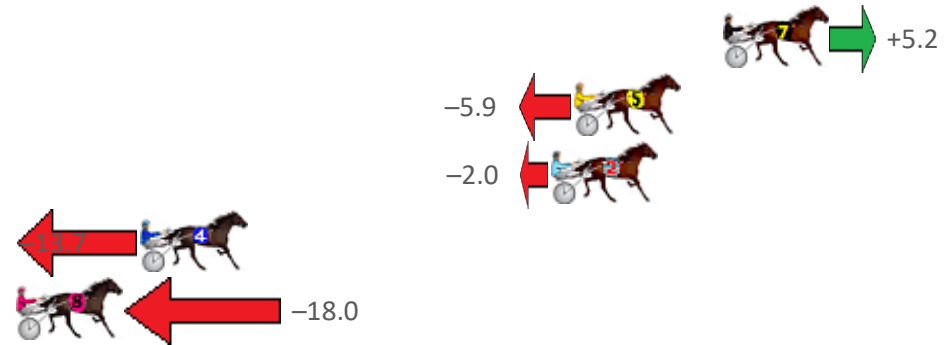

Redcliffe Race 10 Distance 1780m

Wednesday, 11 May 2022

Gross Time: 2:13.10 MileRate: 2:00.30 LeadTime: 11.20s First Qtr: 31.90s Second Qtr: 32.90s Third Qtr: 29.10s Fourth Qtr: 28.00s

NoHorse	Plc	Margin	Time	800Time (W)	400 Time (W)
7 CHASE THE MAGIC	1	0.0m	2:13.10	56.73s (1)	28.00s (1)
5 THREE ONE FOUR	2	5.9m	2:13.53	57.52s (0)	28.40s (0)
2 LOOKAT MEE	3	6.8m	2:13.60	57.24s (0)	28.07s (0)
4 EMMALEEN	4	23.1m	2:14.80	58.07s (0)	28.81s (0)
8 OUTER CHANGE	5	28.0m	2:15.16	58.38s (1)	29.31s (1)

Finish Position and metres gained from 800m

Sectionals
Powered
by

Home of PJ Harness Analyser

Want to know how successful PJ Harness Analyser is?
Click here for regular updates

www.pjdata.com.au admin@pjdata.com.au www.facebook.com/PJHarnessRacing