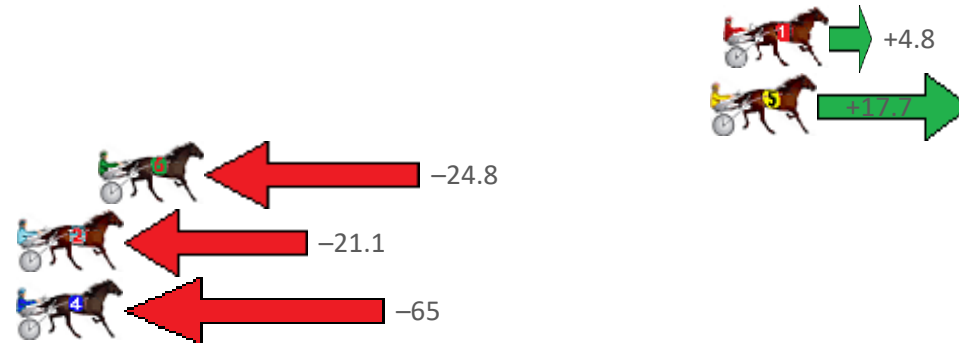

Redcliffe Race 11 Distance 1780m

Wednesday, 11 May 2022

Gross Time: 2:17.00 MileRate: 2:03.90 LeadTime: 11.40s First Qtr: 31.40s Second Qtr: 33.70s Third Qtr: 31.00s Fourth Qtr: 29.50s

NoHorse	Plc	Margin	Time	800Time (W)	400 Time (W)
1 PRETTY GOOD REASON	1	0.0m	2:17.00	60.14s (0)	29.10s (0)
5 HEZA GALVINATOR	2	0.5m	2:17.04	59.17s (1)	29.54s (1)
6 WATERLINE	3	24.8m	2:18.92	62.37s (0)	31.29s (0)
2 IMA MIDNIGHT REBEL	4	30.5m	2:19.36	62.09s (0)	30.97s (0)
4 HOLLADOR DAISY	5	78.7m	2:23.09	65.35s (0)	34.42s (1)

Finish Position and metres gained from 800m

Sectionals
Powered
by

Home of PJ Harness Analyser

Want to know how successful PJ Harness Analyser is?
Click here for regular updates

www.pjdata.com.au admin@pjdata.com.au www.facebook.com/PJHarnessRacing