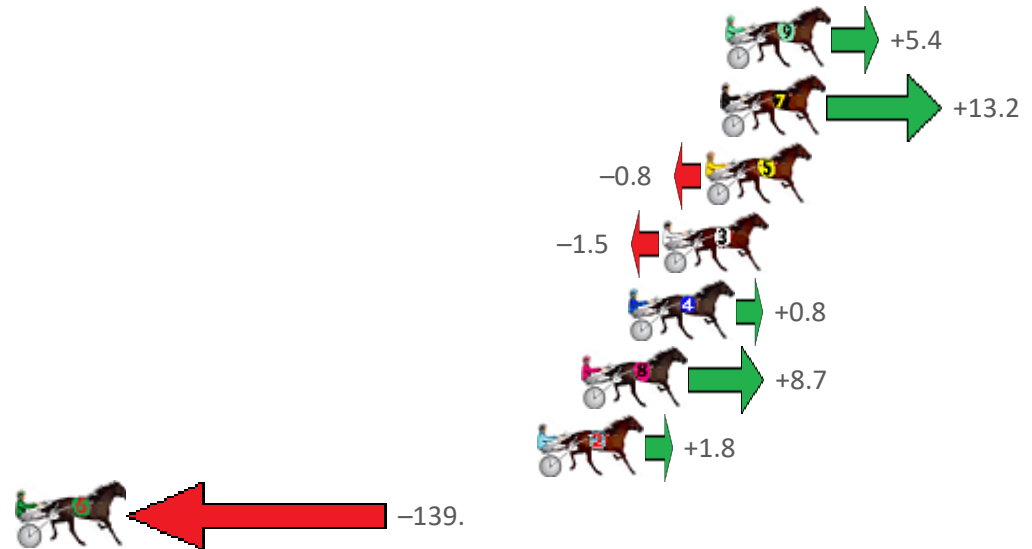

Redcliffe Race 4 Distance 2040m

Wednesday, 11 May 2022

Gross Time: 2:32.00 MileRate: 1:59.90 LeadTime: 29.60s First Qtr: 30.70s Second Qtr: 31.80s Third Qtr: 29.50s Fourth Qtr: 30.40s

NoHorse	Plc	Margin	Time	800Time (W)	400 Time (W)
9 MISSTREPO	1	0.0m	2:32.00	59.50s (1)	30.10s (2)
7 IMA BIRUBI BOY	2	0.2m	2:32.02	58.92s (0)	29.78s (2)
5 HIGH ON MONTANA	3	0.8m	2:32.06	59.96s (0)	30.46s (0)
3 BRILLIANT ART	4	2.5m	2:32.20	60.01s (1)	30.33s (1)
4 ARNOLD STREET	5	3.8m	2:32.30	59.84s (0)	30.29s (0)
8 ARTISTIC SAINT	6	5.7m	2:32.45	59.25s (1)	29.74s (1)
2 SWEET JASMINE	7	7.4m	2:32.59	59.77s (0)	30.25s (1)
6 ALTANA BLUE	8	149.7m	2:43.91	70.32s (1)	39.52s (2)

Finish Position and metres gained from 800m

Sectionals
Powered
by

Home of PJ Harness Analyser

Want to know how successful PJ Harness Analyser is?
Click here for regular updates

www.pjdata.com.au admin@pjdata.com.au www.facebook.com/PJHarnessRacing