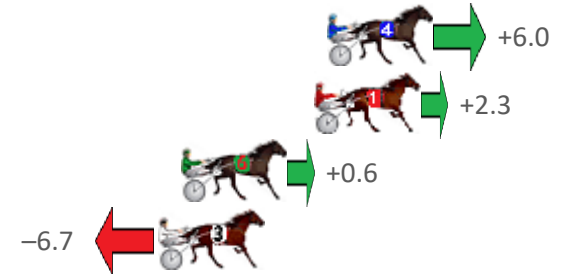

### Finish Position and metres gained from 800m

Sectionals  
Powered  
by

Home of PJ Harness Analyser

Want to know how successful PJ Harness Analyser is?  
Click here for regular updates

[www.pjdata.com.au](http://www.pjdata.com.au) [admin@pjdata.com.au](mailto:admin@pjdata.com.au) [www.facebook.com/PJHarnessRacing](https://www.facebook.com/PJHarnessRacing)