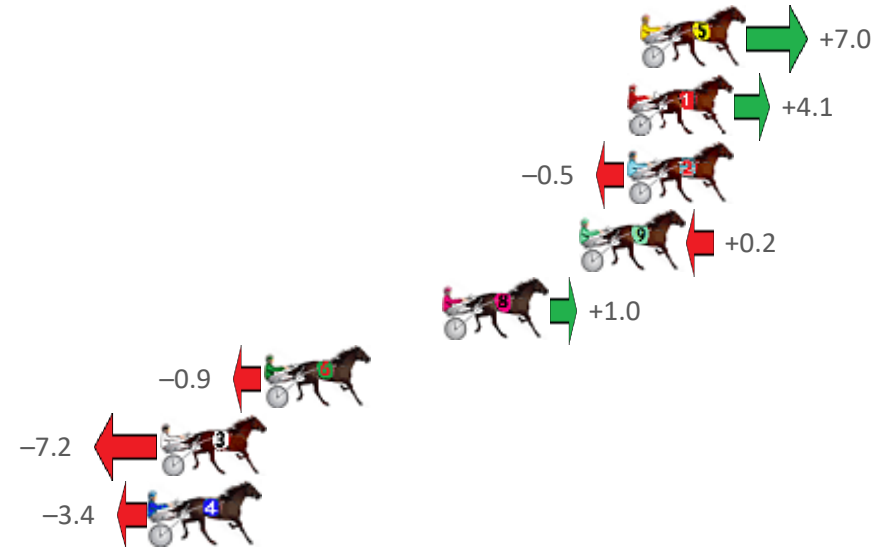

Redcliffe Race 8 Distance 2040m

Wednesday, 11 May 2022

Gross Time: 2:33.50 MileRate: 2:01.10 LeadTime: 31.30s First Qtr: 30.70s Second Qtr: 30.40s Third Qtr: 29.90s Fourth Qtr: 31.20s

NoHorse	Plc	Margin	Time	800Time (W)	400 Time (W)
5 POM PAY	1	0.0m	2:33.50	60.57s (1)	30.64s (1)
1 FEELING THE POWER	2	0.5m	2:33.54	60.79s (0)	30.90s (0)
2 LEFT IN THE WIND	3	0.5m	2:33.54	61.14s (0)	31.24s (0)
9 ILLAWONG DREAMTIM	4	2.4m	2:33.70	61.08s (1)	31.20s (1)
8 WHATA CHALLENGE	5	7.8m	2:34.14	61.02s (0)	31.14s (0)
6 EXPLANATION NOTED	6	14.9m	2:34.72	61.17s (0)	31.32s (0)
3 VERMONT	7	19.0m	2:35.05	61.65s (1)	31.77s (1)
4 FEEL THE THRILL	8	19.4m	2:35.08	61.36s (1)	31.67s (2)

Finish Position and metres gained from 800m

Sectionals
Powered
by

Home of PJ Harness Analyser

Want to know how successful PJ Harness Analyser is?
Click here for regular updates

www.pjdata.com.au admin@pjdata.com.au www.facebook.com/PJHarnessRacing

The Racing Queensland Board (trading as Racing Queensland) and provider are not responsible for the completeness or accuracy of any of the information contained herein, and makes no representations about its suitability for any purpose.