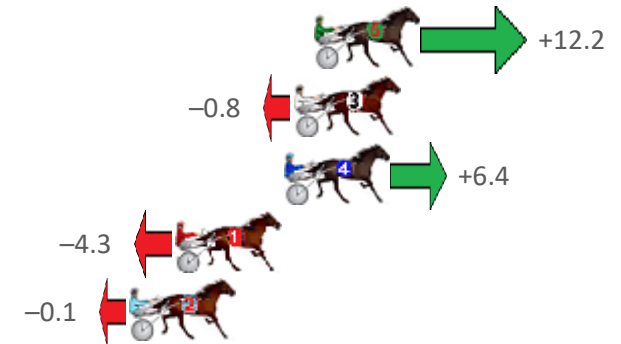

Redcliffe Race 2 Distance 947m

Wednesday, 11 May 2022

Gross Time: 1:05.40   MileRate: 0:00.00   LeadTime: 0.00s   First Qtr: Second Qtr: Third Qtr: 26.90s   Fourth Qtr: 29.50s

NoHorse	Plc	Margin	Time	800Time (W)	400 Time (W)
6 SHADYS DELIGHT	1	0.0m	1:05.40	55.54s (1)	28.77s (1)
3 OUR AUNTY ASH	2	0.8m	1:05.46	56.46s (1)	29.56s (1)
4 ALI DOWNUNDER	3	1.2m	1:05.49	55.95s (1)	29.24s (1)
1 FAIREACHDAINN	4	5.5m	1:05.83	56.70s (0)	29.79s (0)
2 ROYAL PRINCESS	5	7.3m	1:05.96	56.41s (0)	29.52s (0)

Finish Position and metres gained from 800m

Sectionals
Powered
by

Home of PJ Harness Analyser

Want to know how successful PJ Harness Analyser is?
Click here for regular updates

www.pjdata.com.au   admin@pjdata.com.au   www.facebook.com/PJHarnessRacing